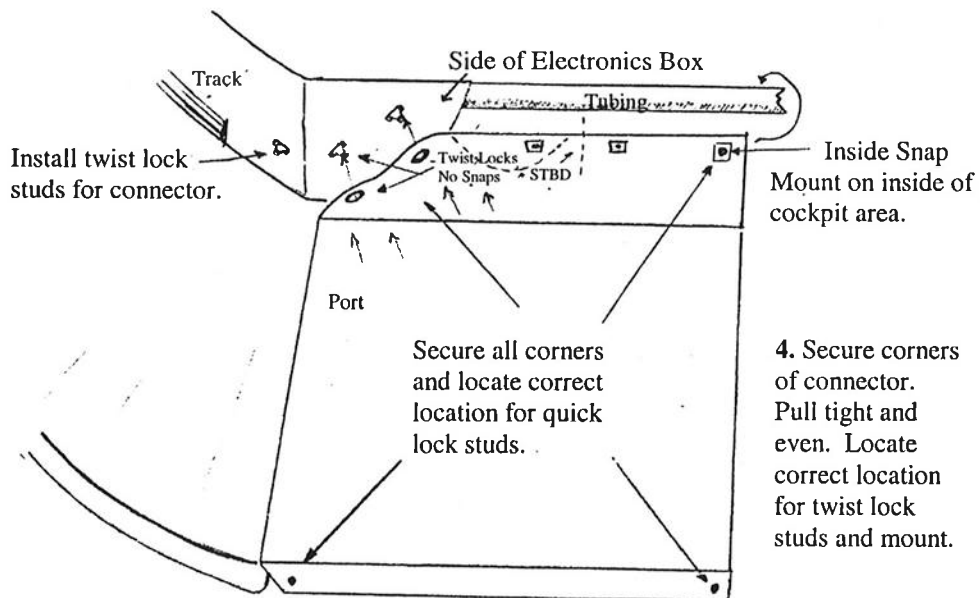

CENTURY 32 HT Venturi Enclosure Kit Installation Instructions And Replacement Part Numbers

The Ameritex Team wishes you a safe and happy boating experience!

CENTURY 32 HT Venturi
Enclosure Kit Installation Instructions Continued
And Replacement Part Numbers

The Ameritex Team wishes you a safe and happy boating experience!

Description	Color	Part #
Connector	Black	101741008
Side Curtain	Black	101742008
Drop Curtain	Black	101743008