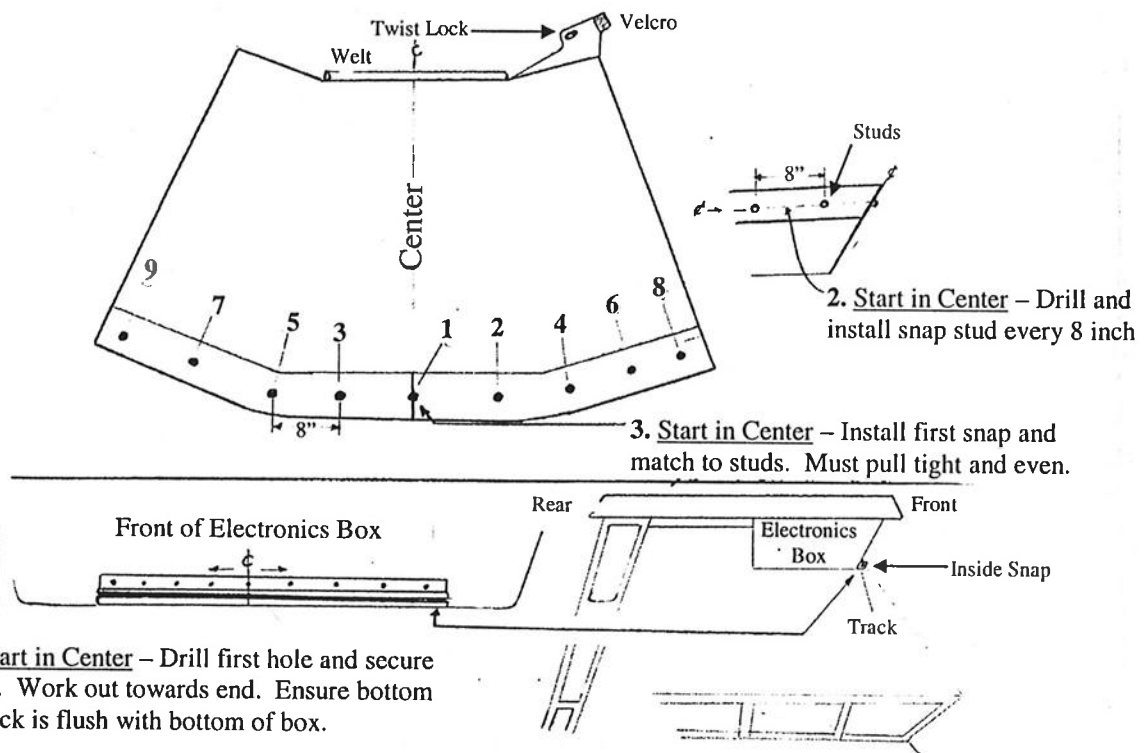

CENTURY 32 HT Venturi Enclosure Kit Installation Instructions And Replacement Part Numbers

The Ameritex Team wishes you a safe and happy boating experience!

CENTURY 32 HT Venturi
Enclosure Kit Installation Instructions Continued
And Replacement Part Numbers

The Ameritex Team wishes you a safe and happy boating experience!

Description	Color	Part #
Connector	Black	101741008
Side Curtain	Black	101742008
Drop Curtain	Black	101743008