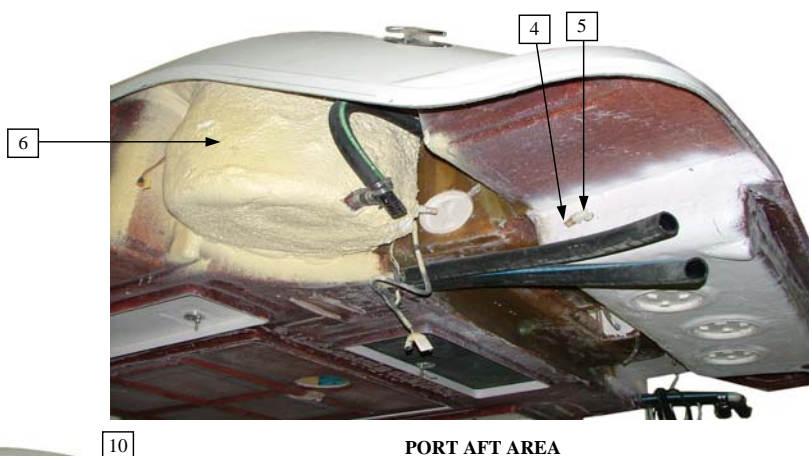

PARTS IDENTIFICATION GUIDE

300 ROBALO
2010 MODEL YEAR

Deck - Underside View

PARTS IDENTIFICATION GUIDE

**300 ROBALO
2010 MODEL YEAR**

Deck - Underside View

Item No.	Part Number	Description	Qty.	U.O.M.
1	53046	DRAIN FITTING 1/4 ID	2	EA
1a	53047	JAM NUT PLASTIC 1/2IN FOR 53046	2	EA
2	150-0380	HOSE - 3/8 IN. CLEAR PVC TUBING	2 @ 1	FT
3	100-1140	HOSE - 1 1/4 IN HARDWALL	4.17	FT
4	46978	1/2 IN HEX NIPPLE	1	EA
5	4429K153	FITTING - 1/2 MPT X 1/2FPT BRASS ELBOW	1	EA
6	6-0209	R295 LIVEWELL TUB, PORT AFT	1	EA
7	HO8324	STEERING - HYDRAULIC HOSE KIT 2X24FT. BLK HD BULK	1	EA
8	RF-1	RIGGING FLANGE	2	EA
9	EL200HBP	ELBOW 2 INCH NYLON BARB X BARB	2	EA
10	301-5	3/4 IN. PLASTIC THRU-HULL	1	EA
11	100-1140	HOSE - 1 1/4 IN HARDWALL	0.46	FT
12	3980-1209	1 1/2X 1 1/2X 1 1/4 TEE	1	EA
13	104-1120	HOSE - 1 1/2 IN SANITATION	2.58	FT
14	TH-1592F	OVERFLOW DRAIN 90 DEG. WITH FILTER	1	EA
15	011-2500	LIGHT- BLUE LED LIVEWELL LIGHT	2	EA
16	TH-752	THRU HULL STRAIGHT 3/4 WH	2	EA

Parts Not Pictured Which Are Associated With Deck Underside:

Not Pictured	29055-00	1 1/4 INCH SNAP TITE DRN PLUG	5	EA
Not Pictured	150-0380	HOSE - 3/8 IN. CLEAR PVC TUBING (Stbd Aft Cupholder Drain)	2.25	FT
Not Pictured	150-0380	HOSE - 3/8 IN. CLEAR PVC TUBING (Port Aft Cupholder Drain)	3	FT

NOTE: Numbers with letter designations represent parts included with primary numbered part for which there is no photo representation.