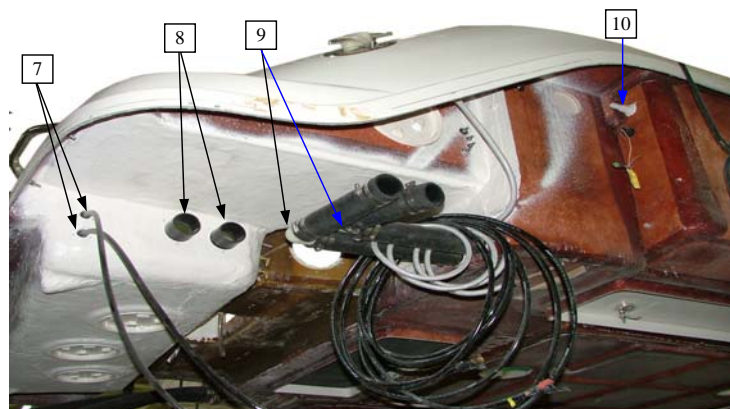

PARTS IDENTIFICATION GUIDE

300 ROBALO
2010 MODEL YEAR

Deck - Underside View

PARTS IDENTIFICATION GUIDE

**300 ROBALO
2010 MODEL YEAR**

Deck - Underside View

Item No.	Part Number	Description	Qty.	U.O.M.
1	53046	DRAIN FITTING 1/4 ID	2	EA
1a	53047	JAM NUT PLASTIC 1/2IN FOR 53046	2	EA
2	150-0380	HOSE - 3/8 IN. CLEAR PVC TUBING	2 @ 1	FT
3	100-1140	HOSE - 1 1/4 IN HARDWALL	4.17	FT
4	46978	1/2 IN HEX NIPPLE	1	EA
5	4429K153	FITTING - 1/2 MPT X 1/2FPT BRASS ELBOW	1	EA
6	6-0209	R295 LIVEWELL TUB, PORT AFT	1	EA
7	HO8324	STEERING - HYDRAULIC HOSE KIT 2X24FT. BLK HD BULK	1	EA
8	RF-1	RIGGING FLANGE	2	EA
9	EL200HBP	ELBOW 2 INCH NYLON BARB X BARB	2	EA
10	301-5	3/4 IN. PLASTIC THRU-HULL	1	EA
11	100-1140	HOSE - 1 1/4 IN HARDWALL	0.46	FT
12	3980-1209	1 1/2X 1 1/2X 1 1/4 TEE	1	EA
13	104-1120	HOSE - 1 1/2 IN SANITATION	2.58	FT
14	TH-1592F	OVERFLOW DRAIN 90 DEG. WITH FILTER	1	EA
15	011-2500	LIGHT- BLUE LED LIVEWELL LIGHT	2	EA
16	TH-752	THRU HULL STRAIGHT 3/4 WH	2	EA

Parts Not Pictured Which Are Associated With Deck Underside:

Not Pictured	29055-00	1 1/4 INCH SNAP TITE DRN PLUG	5	EA
Not Pictured	150-0380	HOSE - 3/8 IN. CLEAR PVC TUBING (Stbd Aft Cupholder Drain)	2.25	FT
Not Pictured	150-0380	HOSE - 3/8 IN. CLEAR PVC TUBING (Port Aft Cupholder Drain)	3	FT

NOTE: Numbers with letter designations represent parts included with primary numbered part for which there is no photo representation.