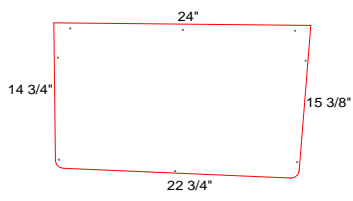

ISTRB12043