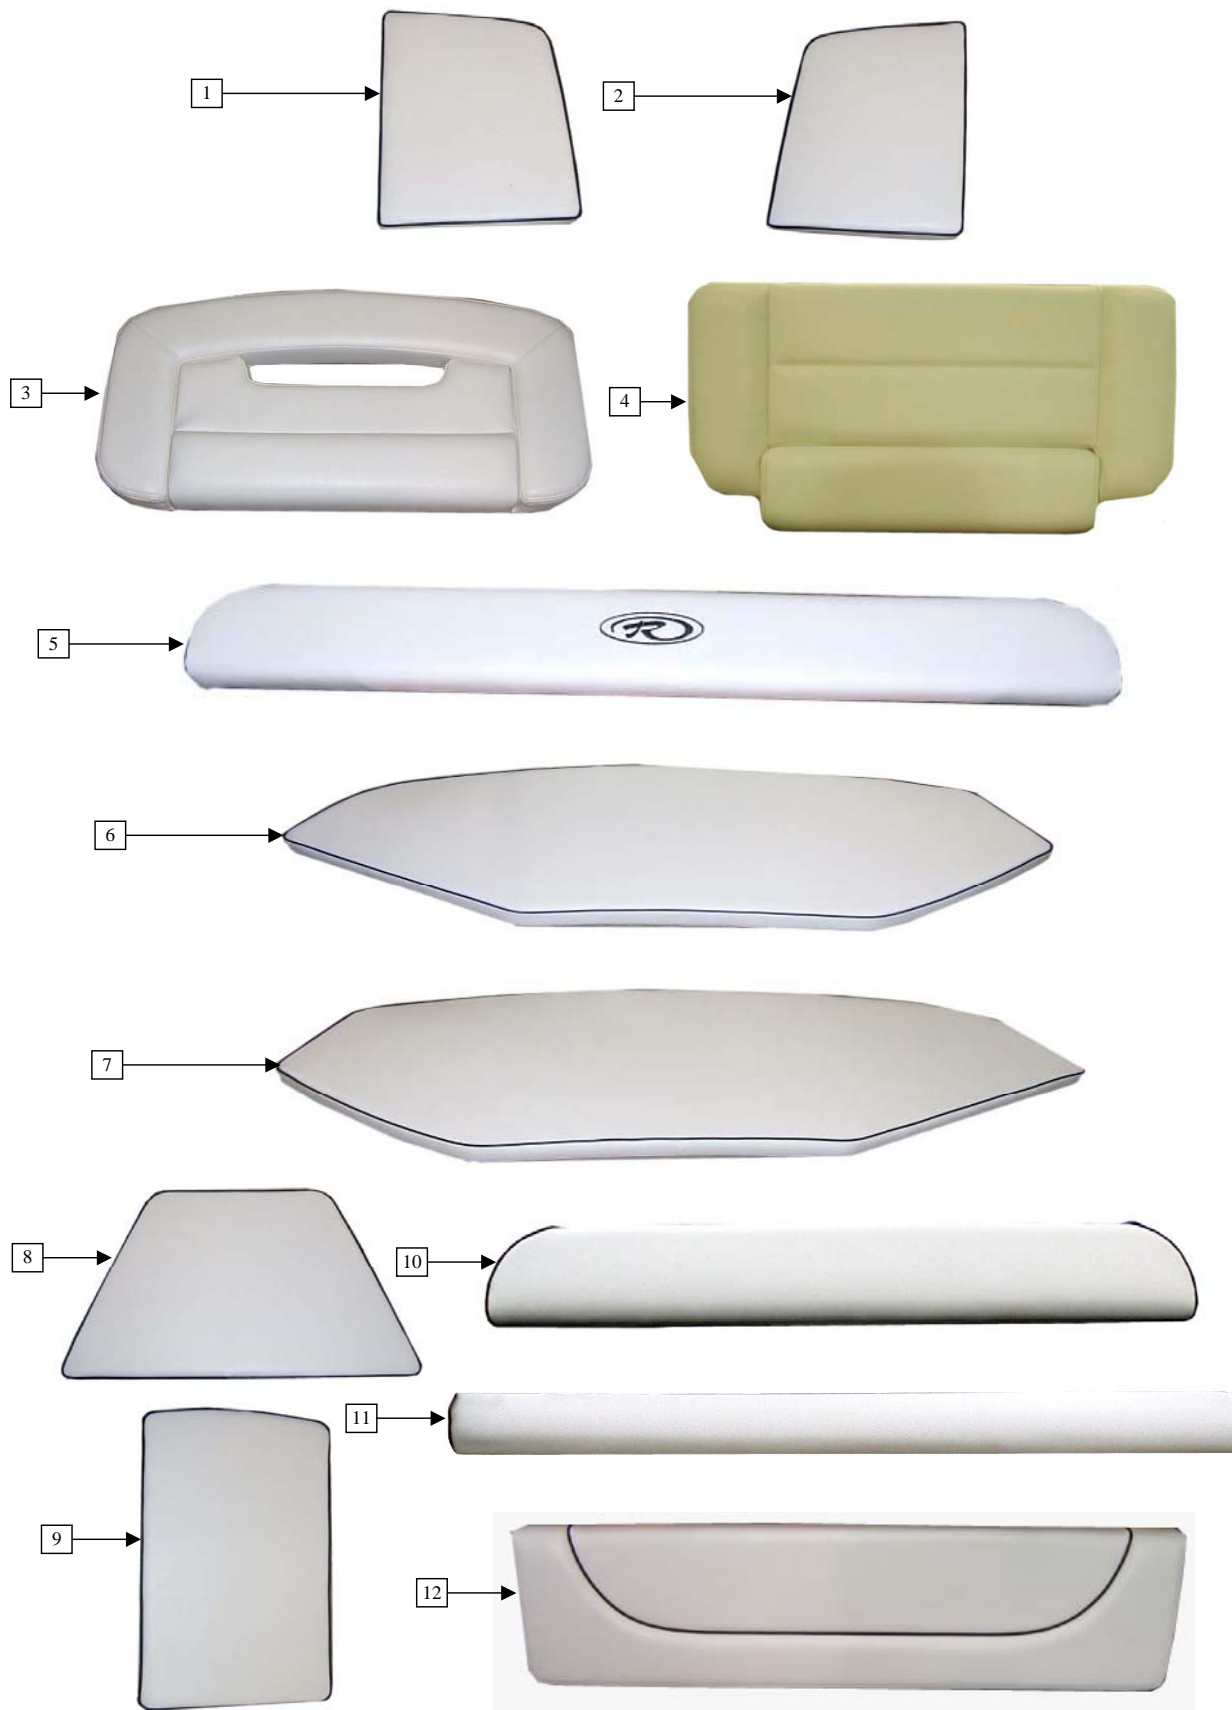

PARTS IDENTIFICATION GUIDE

300 ROBALO
2010 MODEL YEAR

Interiors - Cushions & Backrests

PARTS IDENTIFICATION GUIDE

300 ROBALO
2010 MODEL YEAR

Interiors - Cushions & Backrests

Item No.	Part Number	Description	Qty.	U.O.M.
1	0514000	R300 PORT COOLER CUSHION COMMON	1	EA
1a	0514900	R300 PORT COOLER CUSHION SKIN	1	EA
2	0515000	R300 STARBOARD COOLER CUSHION COMMON	1	EA
2a	0515900	R300 STARBOARD COOLER CUSHION SKIN	1	EA
3	0518000	R300 CONSOLE BACK COMPLETE COMMON	1	EA
3a	0518900	R300 CONSOLE BACK COMPLETE SKIN	1	EA
3b	0519000	R300 CONSOLE BACK INSERT COMMON	1	EA
3c	0519900	R300 CONSOLE BACK INSERT SKIN	1	EA
4	0565000	R300 CONSOLE CUSHION COMPLETE COMMON	1	EA
4a	0565900	R300 CONSOLE CUSHION COMPLETE SKIN	1	EA
4b	42-00007	HINGE - 2 X 48 HINGE 3/16 HOLES	1	EA
5	0528000	R300 HELM BACKREST CUSHION COMMON	1	EA
5a	0528900	R300 HELM BACKREST CUSHION SKIN	1	EA
6	0527000	R300 PORT BOW CUSHION COMMON	1	EA
6a	0527900	R300 PORT BOW CUSHION SKIN	1	EA
7	0531000	R300 STARBOARD BOW CUSHION COMMON	1	EA
7a	0531900	R300 STARBOARD BOW CUSHION SKIN	1	EA
8	0534000	R300 FORWARD BOW FILLER CUSHION COMMON	1	EA
8a	0534900	R300 FORWARD BOW FILLER CUSHION SKIN	1	EA
9	0535000	R300 REAR BOW FILLER CUSHION COMMON	1	EA
9a	0535900	R300 REAR BOW FILLER CUSHION SKIN	1	EA
10	0562000	R305 STERN BACKREST COMMON (Option: Aft Seat, Folding)	1	EA
10a	0562900	R305 STERN BACKREST SKIN (Option: Aft Seat, Folding)	1	EA
11	0552000	R300 STERN BACKREST COMMON (Std)	1	EA
11a	0552900	R300 STERN BACKREST SKIN (Std)	1	EA
12	0561000	R305 STERN SEAT COMMON (Option: Aft Seat, Folding)	1	EA
12a	0561900	R305 STERN SEAT SKIN (Option: Aft Seat, Folding)	1	EA

Parts Not Pictured which are Associated with Cushions:

Not Pictured	0533000	R300 OPTIONAL DROP OUT SEAT COMMON	1	EA
Not Pictured	0533900	R300 OPTIONAL DROP OUT SEAT SKIN	1	EA
Not Pictured	0546000	R300 OPTIONAL DROP OUT BACKREST COMMON	1	EA
Not Pictured	0546900	R300 OPTIONAL DROP OUT BACKREST SKIN	1	EA
Not Pictured	0551000	R300 OPTIONAL DROP OUT CUSHION COMMON	1	EA
Not Pictured	0551900	R300 OPTIONAL DROP OUT CUSHION SKIN	1	EA
Not Pictured	0566000	R300 OPTIONAL DROP OUT LEANING CUSHION COMMON	1	EA
Not Pictured	0566900	R300 OPTIONAL DROP OUT LEANING CUSHION SKIN	1	EA
Not Pictured	0563000	R300/305 OPTIONAL STERN SEATING ASSEMBLY COMMON	1	EA
Not Pictured	0563900	R300/305 OPTIONAL STERN SEATING ASSEMBLY SKIN	1	EA

NOTE: Numbers with letter designations represent parts included with primary numbered part for which there is no photo representation.

To order a complete part, you must order the common part as well as the skin.