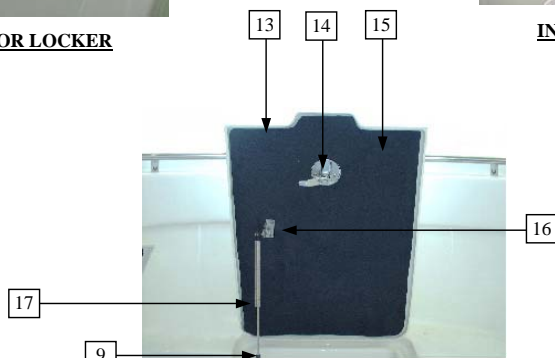

PARTS IDENTIFICATION GUIDE

300 ROBALO 2010 MODEL YEAR

Cockpit

INSIDE ANCHOR LOCKER

INSIDE ANCHOR LOCKER

CENTER BOW HATCH

PORT BOW SEATING

STARBOARD BOW SEATING