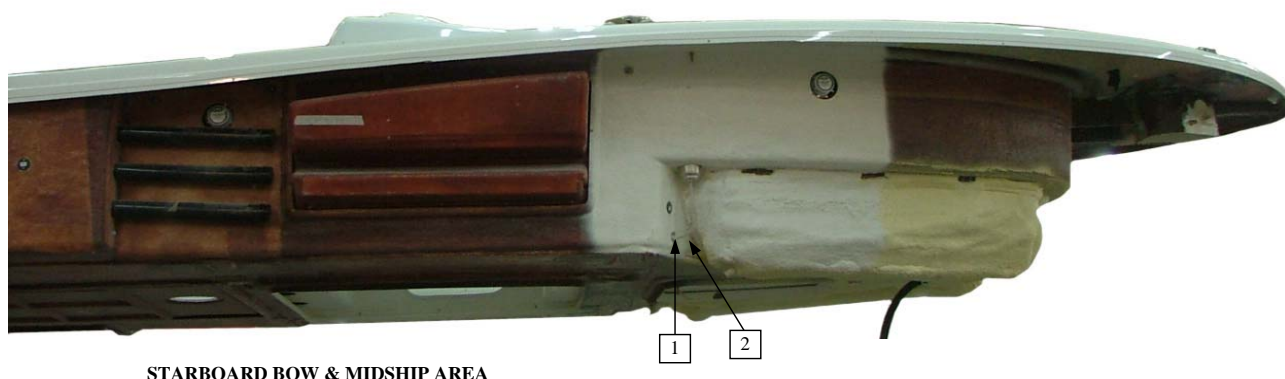

PARTS IDENTIFICATION GUIDE

300 ROBALO
2010 MODEL YEAR

Deck - Underside View

PARTS IDENTIFICATION GUIDE

**300 ROBALO
2010 MODEL YEAR**

Deck - Underside View

Item No.	Part Number	Description	Qty.	U.O.M.
1	53046	DRAIN FITTING 1/4 ID	2	EA
1a	53047	JAM NUT PLASTIC 1/2IN FOR 53046	2	EA
2	150-0380	HOSE - 3/8 IN. CLEAR PVC TUBING	2 @ 1	FT
3	100-1140	HOSE - 1 1/4 IN HARDWALL	4.17	FT
4	46978	1/2 IN HEX NIPPLE	1	EA
5	4429K153	FITTING - 1/2 MPT X 1/2FPT BRASS ELBOW	1	EA
6	6-0209	R295 LIVEWELL TUB, PORT AFT	1	EA
7	HO8324	STEERING - HYDRAULIC HOSE KIT 2X24FT. BLK HD BULK	1	EA
8	RF-1	RIGGING FLANGE	2	EA
9	EL200HBP	ELBOW 2 INCH NYLON BARB X BARB	2	EA
10	301-5	3/4 IN. PLASTIC THRU-HULL	1	EA
11	100-1140	HOSE - 1 1/4 IN HARDWALL	0.46	FT
12	3980-1209	1 1/2X 1 1/2X 1 1/4 TEE	1	EA
13	104-1120	HOSE - 1 1/2 IN SANITATION	2.58	FT
14	TH-1592F	OVERFLOW DRAIN 90 DEG. WITH FILTER	1	EA
15	011-2500	LIGHT- BLUE LED LIVEWELL LIGHT	2	EA
16	TH-752	THRU HULL STRAIGHT 3/4 WH	2	EA

Parts Not Pictured Which Are Associated With Deck Underside:

Not Pictured	29055-00	1 1/4 INCH SNAP TITE DRN PLUG	5	EA
Not Pictured	150-0380	HOSE - 3/8 IN. CLEAR PVC TUBING (Stbd Aft Cupholder Drain)	2.25	FT
Not Pictured	150-0380	HOSE - 3/8 IN. CLEAR PVC TUBING (Port Aft Cupholder Drain)	3	FT

NOTE: Numbers with letter designations represent parts included with primary numbered part for which there is no photo representation.