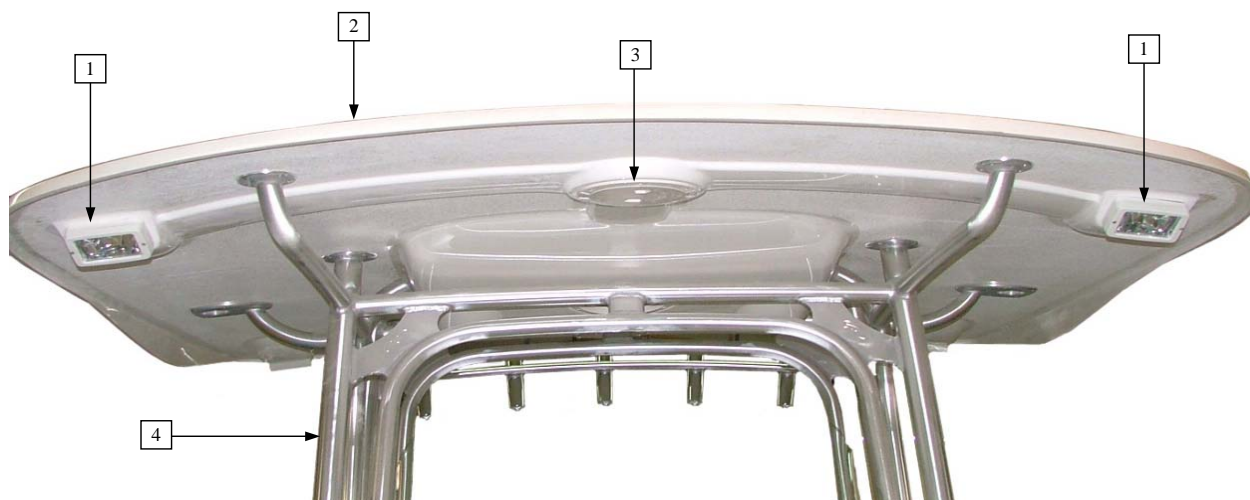

PARTS IDENTIFICATION GUIDE

300 ROBALO
2010 MODEL YEAR

Hull / Deck Exterior

PARTS IDENTIFICATION GUIDE

**300 ROBALO
2010 MODEL YEAR**

Hull / Deck Exterior

Item No.	Part Number	Description	Qty.	U.O.M.
1	ML-005NWW	LIGHT 55W WHITE FLUSH MOUNT DECK LAMP (Option: T-Top Complete)	4	EA
2	6-0256	R300 FIBERGLASS T-TOP ASSY (Option: T-Top Complete)	1	EA
3	DP80-38	DECKPLATE 8IN SCR#38BGE (Option: T-Top Complete)	2	EA
4	R-4008	HARD TOP - FRAME R300 (Option: T-Top Complete)	1	EA
5	R-5007	ROD RACK - R300 W/ 5 CLEAR HOLDERS (Option: T-Top Complete)	1	EA
6	44.00052	SPEAKER - COAXIAL PANASONIC SPEAKER (Option: T-Top Complete)	2	EA
6a	44.00055	SPEAKER - COVER ROBALO SHOCKWAVE 6.5" (Option: T-Top Complete)	2	EA
7	959500307	LIGHT - LED (RED) 3 BULB RND , WHT BEZEL 12V (Option: T-Top Complete)	2	EA
8	796	VENT - 3 1/4 X 3 1/4 WHITE PLASTIC VENT (Option: T-Top Complete)	4	EA
9	138862-01	GRAPHIC - HARD TOP BLACK/SILVER (Option: T-Top Comp-Black Boat)	1	SET
9a	138862-02	GRAPHIC - HARD TOP SHADOW/BLACK (Option: T-Top Comp-Sand Boat)	1	SET
9b	138862-01	GRAPHIC - HARD TOP BLACK/SILVER (Option: T-Top Comp-White Boat)	1	SET
9c	138862-01	GRAPHIC - HARD TOP BLACK/SILVER (Option: T-Top Comp-Blue Boat)	1	SET

Parts Not Pictured Which Are Associated Hull / Deck Exterior

Not Pictured	25.00007	LIGHT - 25" NAVIGATION WHITE ALL AROUND (Option: T-Top Complete)	1	EA
Not Pictured	44.00063	AMP-CLARION MARINE 2 CHANNEL 90Wx2 4 OHMS (Opt: T-Top Complete)	1	EA
Not Pictured	44-00015	RCA CABLE - 3.3FT MARINE GRADE M/M GOLD TERM (Opt: T-Top Comp)	1	EA
Not Pictured	DP60-38#	6IN SCREWOUT WHT DECKPLAT (Option: T-Top Complete)	1	EA
Not Pictured	27.00026	MOUNT-OUTRIGGER MT W/ERGONOMIC GRIP HANDLE (Opt: Outriggers)	1	PR
Not Pictured	OT-0542VEL15-HD	15FT SILVER OUTRIGGER POLES (Opt: T-Top Outriggers -Taco "Grandslam")	1	PR
Not Pictured	RK-0001PB	BLK PREMIUM RIGGING KIT (Opt: T-Top Outriggers -Taco "Grandslam")	1	PR
Not Pictured	2340-840	MIDGET VENT 1 1/2 X 1 3/4 (Option: VHF Radio)	1	EA
Not Pictured	4600W	ANTENNA CLEAT (Option: VHF Radio)	1	EA
Not Pictured	5101-B	ANTENNA- 8FT VHF ANTENNA (Option: VHF Radio)	1	EA
Not Pictured	6520S	SS ANTENNA MOUNT (Option: VHF Radio)	1	EA

NOTE: Numbers with letter designations represent parts included with primary numbered part for which there is no photo representation.