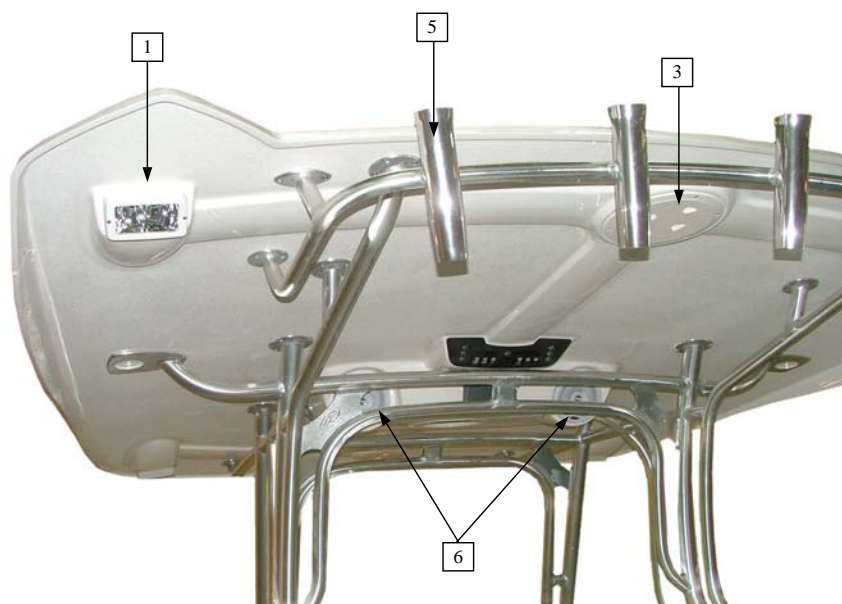

PARTS IDENTIFICATION GUIDE

300 ROBALO
2010 MODEL YEAR

Hull / Deck Exterior

PARTS IDENTIFICATION GUIDE

**300 ROBALO
2010 MODEL YEAR**

Hull / Deck Exterior

Item No.	Part Number	Description	Qty.	U.O.M.
1	ML-005NWW	LIGHT 55W WHITE FLUSH MOUNT DECK LAMP (Option: T-Top Complete)	4	EA
2	6-0256	R300 FIBERGLASS T-TOP ASSY (Option: T-Top Complete)	1	EA
3	DP80-38	DECKPLATE 8IN SCR#38BGE (Option: T-Top Complete)	2	EA
4	R-4008	HARD TOP - FRAME R300 (Option: T-Top Complete)	1	EA
5	R-5007	ROD RACK - R300 W/ 5 CLEAR HOLDERS (Option: T-Top Complete)	1	EA
6	44.00052	SPEAKER - COAXIAL PANASONIC SPEAKER (Option: T-Top Complete)	2	EA
6a	44.00055	SPEAKER - COVER ROBALO SHOCKWAVE 6.5" (Option: T-Top Complete)	2	EA
7	959500307	LIGHT - LED (RED) 3 BULB RND , WHT BEZEL 12V (Option: T-Top Complete)	2	EA
8	796	VENT - 3 1/4 X 3 1/4 WHITE PLASTIC VENT (Option: T-Top Complete)	4	EA
9	138862-01	GRAPHIC - HARD TOP BLACK/SILVER (Option: T-Top Comp-Black Boat)	1	SET
9a	138862-02	GRAPHIC - HARD TOP SHADOW/BLACK (Option: T-Top Comp-Sand Boat)	1	SET
9b	138862-01	GRAPHIC - HARD TOP BLACK/SILVER (Option: T-Top Comp-White Boat)	1	SET
9c	138862-01	GRAPHIC - HARD TOP BLACK/SILVER (Option: T-Top Comp-Blue Boat)	1	SET

Parts Not Pictured Which Are Associated Hull / Deck Exterior

Not Pictured	25.00007	LIGHT - 25" NAVIGATION WHITE ALL AROUND (Option: T-Top Complete)	1	EA
Not Pictured	44.00063	AMP-CLARION MARINE 2 CHANNEL 90Wx2 4 OHMS (Opt: T-Top Complete)	1	EA
Not Pictured	44-00015	RCA CABLE - 3.3FT MARINE GRADE M/M GOLD TERM (Opt: T-Top Comp)	1	EA
Not Pictured	DP60-38#	6IN SCREWOUT WHT DECKPLAT (Option: T-Top Complete)	1	EA
Not Pictured	27.00026	MOUNT-OUTRIGGER MT W/ERGONOMIC GRIP HANDLE (Opt: Outriggers)	1	PR
Not Pictured	OT-0542VEL15-HD	15FT SILVER OUTRIGGER POLES (Opt: T-Top Outriggers -Taco "Grandslam")	1	PR
Not Pictured	RK-0001PB	BLK PREMIUM RIGGING KIT (Opt: T-Top Outriggers -Taco "Grandslam")	1	PR
Not Pictured	2340-840	MIDGET VENT 1 1/2 X 1 3/4 (Option: VHF Radio)	1	EA
Not Pictured	4600W	ANTENNA CLEAT (Option: VHF Radio)	1	EA
Not Pictured	5101-B	ANTENNA- 8FT VHF ANTENNA (Option: VHF Radio)	1	EA
Not Pictured	6520S	SS ANTENNA MOUNT (Option: VHF Radio)	1	EA

NOTE: Numbers with letter designations represent parts included with primary numbered part for which there is no photo representation.