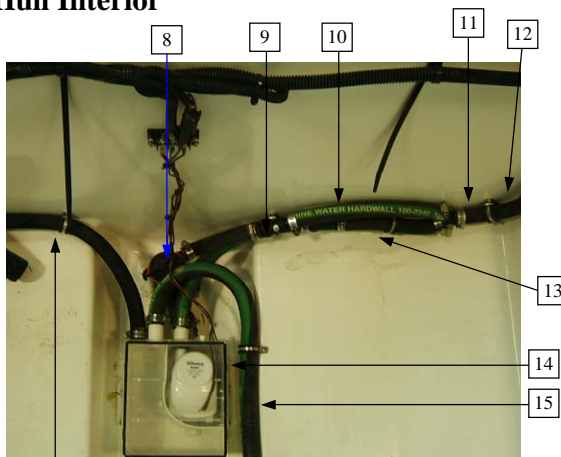

AFT END OF HEAD PAN