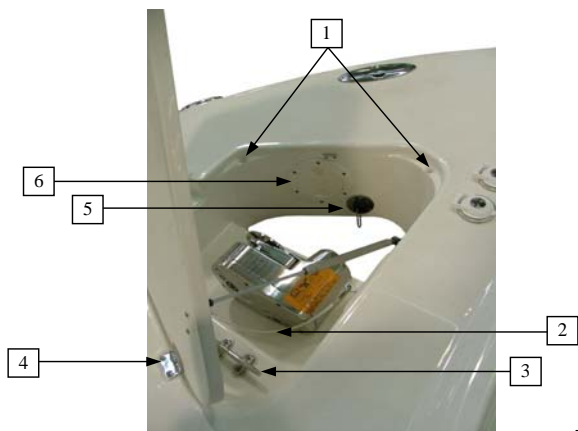

PARTS IDENTIFICATION GUIDE

300 ROBALO 2010 MODEL YEAR

Cockpit

INSIDE ANCHOR LOCKER