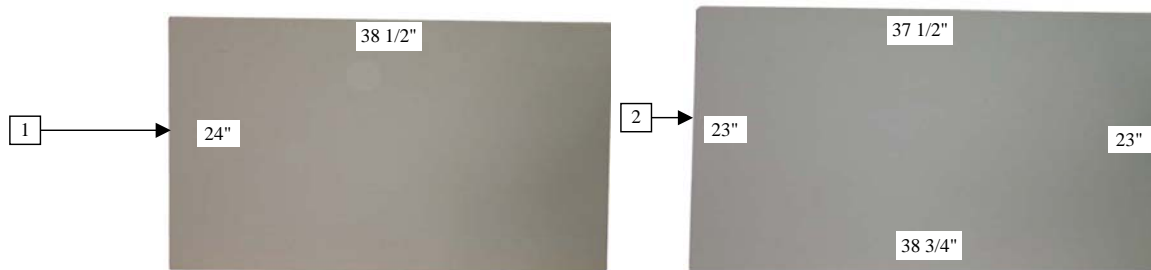

PARTS IDENTIFICATION GUIDE

300 ROBALO
2010 MODEL YEAR

Interiors - Boards & Bulkheads

PARTS IDENTIFICATION GUIDE

**300 ROBALO
2010 MODEL YEAR**

Interiors - Boards & Bulkheads

Item No.	Part Number	Description	Qty.	U.O.M.
1	0524000	R300 CONSOLE BULKHEAD COMPLETE #1	1	EA
2	0525000	R300 CONSOLE BULKHEAD COMPLETE #2	1	EA
3	0538000	R300 MAIN LIVEWELL COVER COMPLETE	1	EA
4	0539000	R300 HEAD PAN LOWER FLOOR SUPPORT COMPLETE	1	EA
5	0540000	R300 AFT WIRING SUPPORT BOARD COMPLETE	1	EA
6	0541000	R300 WATER TANK CLOSE OUT BOARD COMPLETE	1	EA
7	0542000	R300 UPPER SINK STORAGE FLOOR COMPLETE	1	EA
8	0544000	R300 FUEL FILTER BOARD COMPLETE	1	EA
9	0543000	R300 PORT FORWARD ROD HOLDER COMPLETE	1	EA
10	0545000	R300 STARBOARD FORWARD ROD HOLDER COMPLETE	1	EA
11	IRB34003	R300 OPTIONAL OUTBOARD DISCHARGE BOARD COMPLETE	1	EA
12	0547000	R300 BUS BAR SUPPORT COMPLETE	1	EA
13	0548000	R300 3 FOOT WIRE COVER COMPLETE	1	EA
13a	0549000	R300 2 FOOT WIRE COVER COMPLETE	1	EA

Parts Not Pictured which are Associated with Boards:

Not Pictured	0530000	R300 OPTIONAL DROP OUT SEAT CUPHOLDER	1	EA

NOTE: Numbers with letter designations represent parts included with primary numbered part for which there is no photo representation.