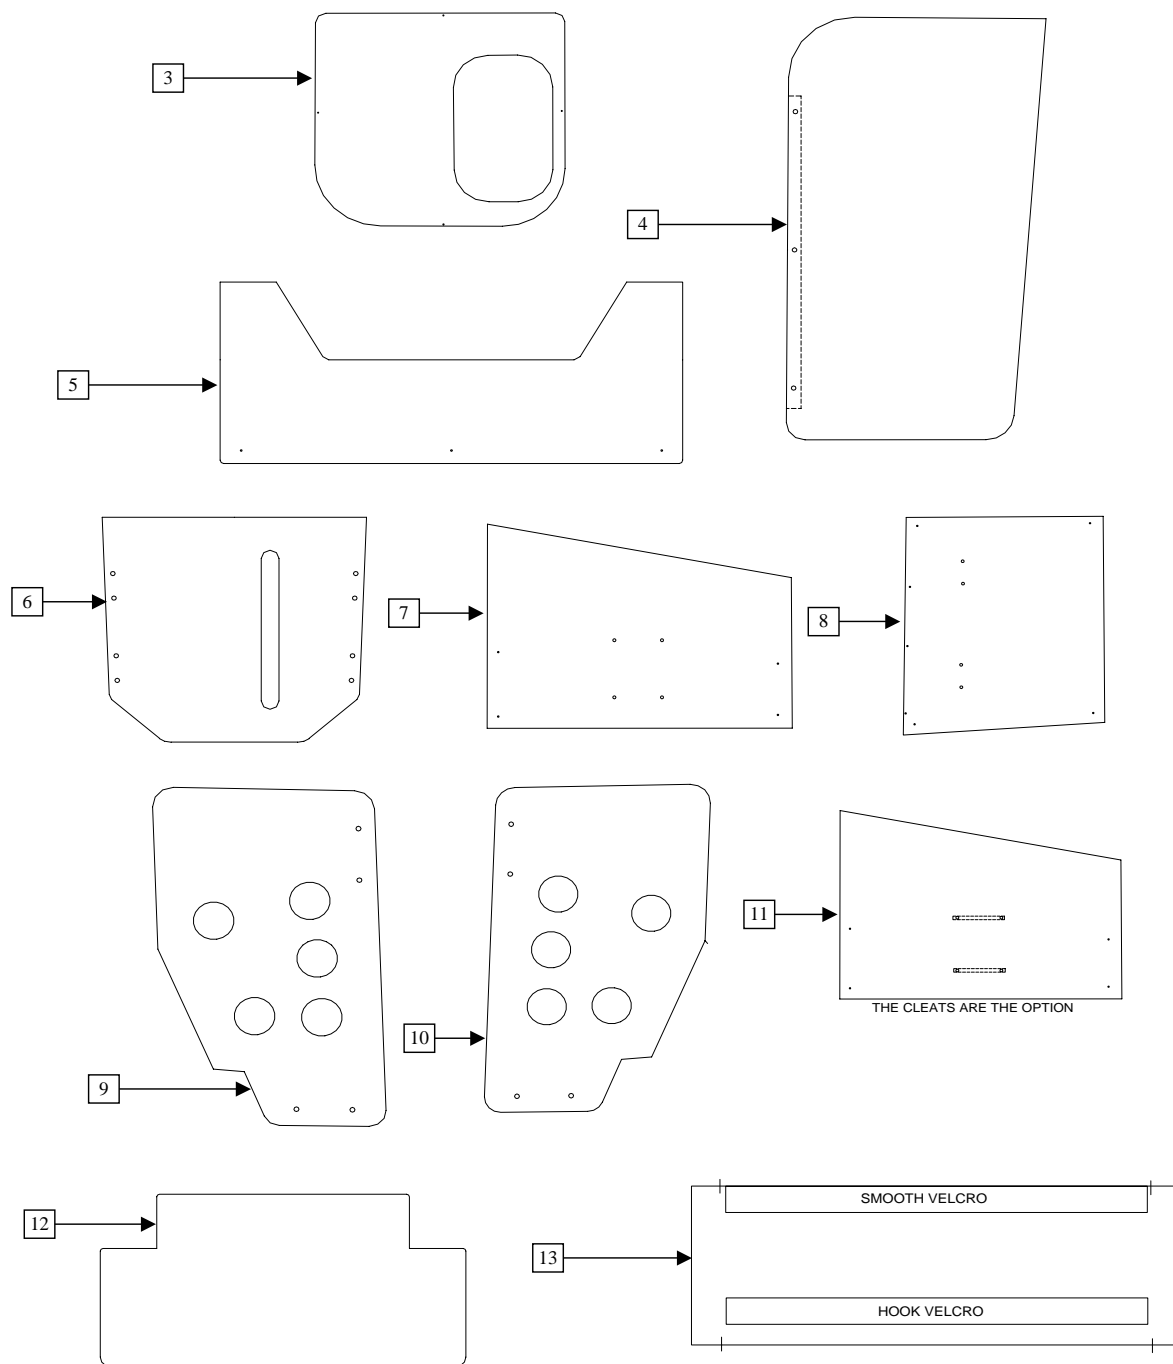

PARTS IDENTIFICATION GUIDE

300 ROBALO
2010 MODEL YEAR

Interiors - Boards & Bulkheads

PARTS IDENTIFICATION GUIDE

**300 ROBALO
2010 MODEL YEAR**

Interiors - Boards & Bulkheads

Item No.	Part Number	Description	Qty.	U.O.M.
1	0524000	R300 CONSOLE BULKHEAD COMPLETE #1	1	EA
2	0525000	R300 CONSOLE BULKHEAD COMPLETE #2	1	EA
3	0538000	R300 MAIN LIVEWELL COVER COMPLETE	1	EA
4	0539000	R300 HEAD PAN LOWER FLOOR SUPPORT COMPLETE	1	EA
5	0540000	R300 AFT WIRING SUPPORT BOARD COMPLETE	1	EA
6	0541000	R300 WATER TANK CLOSE OUT BOARD COMPLETE	1	EA
7	0542000	R300 UPPER SINK STORAGE FLOOR COMPLETE	1	EA
8	0544000	R300 FUEL FILTER BOARD COMPLETE	1	EA
9	0543000	R300 PORT FORWARD ROD HOLDER COMPLETE	1	EA
10	0545000	R300 STARBOARD FORWARD ROD HOLDER COMPLETE	1	EA
11	IRB34003	R300 OPTIONAL OUTBOARD DISCHARGE BOARD COMPLETE	1	EA
12	0547000	R300 BUS BAR SUPPORT COMPLETE	1	EA
13	0548000	R300 3 FOOT WIRE COVER COMPLETE	1	EA
13a	0549000	R300 2 FOOT WIRE COVER COMPLETE	1	EA

Parts Not Pictured which are Associated with Boards:

Not Pictured	0530000	R300 OPTIONAL DROP OUT SEAT CUPHOLDER	1	EA

NOTE: Numbers with letter designations represent parts included with primary numbered part for which there is no photo representation.