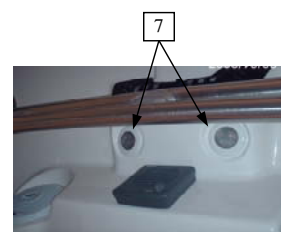

PARTS IDENTIFICATION GUIDE

300 ROBALO
2010 MODEL YEAR

Hull / Deck Exterior

PARTS IDENTIFICATION GUIDE

**300 ROBALO
2010 MODEL YEAR**

Hull / Deck Exterior

Item No.	Part Number	Description	Qty.	U.O.M.
1	ML-005NWW	LIGHT 55W WHITE FLUSH MOUNT DECK LAMP (Option: T-Top Complete)	4	EA
2	6-0256	R300 FIBERGLASS T-TOP ASSY (Option: T-Top Complete)	1	EA
3	DP80-38	DECKPLATE 8IN SCR#38BGE (Option: T-Top Complete)	2	EA
4	R-4008	HARD TOP - FRAME R300 (Option: T-Top Complete)	1	EA
5	R-5007	ROD RACK - R300 W/ 5 CLEAR HOLDERS (Option: T-Top Complete)	1	EA
6	44.00052	SPEAKER - COAXIAL PANASONIC SPEAKER (Option: T-Top Complete)	2	EA
6a	44.00055	SPEAKER - COVER ROBALO SHOCKWAVE 6.5" (Option: T-Top Complete)	2	EA
7	959500307	LIGHT - LED (RED) 3 BULB RND , WHT BEZEL 12V (Option: T-Top Complete)	2	EA
8	796	VENT - 3 1/4 X 3 1/4 WHITE PLASTIC VENT (Option: T-Top Complete)	4	EA
9	138862-01	GRAPHIC - HARD TOP BLACK/SILVER (Option: T-Top Comp-Black Boat)	1	SET
9a	138862-02	GRAPHIC - HARD TOP SHADOW/BLACK (Option: T-Top Comp-Sand Boat)	1	SET
9b	138862-01	GRAPHIC - HARD TOP BLACK/SILVER (Option: T-Top Comp-White Boat)	1	SET
9c	138862-01	GRAPHIC - HARD TOP BLACK/SILVER (Option: T-Top Comp-Blue Boat)	1	SET

Parts Not Pictured Which Are Associated Hull / Deck Exterior

Not Pictured	25.00007	LIGHT - 25" NAVIGATION WHITE ALL AROUND (Option: T-Top Complete)	1	EA
Not Pictured	44.00063	AMP-CLARION MARINE 2 CHANNEL 90Wx2 4 OHMS (Opt: T-Top Complete)	1	EA
Not Pictured	44-00015	RCA CABLE - 3.3FT MARINE GRADE M/M GOLD TERM (Opt: T-Top Comp)	1	EA
Not Pictured	DP60-38#	6IN SCREWOUT WHT DECKPLAT (Option: T-Top Complete)	1	EA
Not Pictured	27.00026	MOUNT-OUTRIGGER MT W/ERGONOMIC GRIP HANDLE (Opt: Outriggers)	1	PR
Not Pictured	OT-0542VEL15-HD	15FT SILVER OUTRIGGER POLES (Opt: T-Top Outriggers -Taco "Grandslam")	1	PR
Not Pictured	RK-0001PB	BLK PREMIUM RIGGING KIT (Opt: T-Top Outriggers -Taco "Grandslam")	1	PR
Not Pictured	2340-840	MIDGET VENT 1 1/2 X 1 3/4 (Option: VHF Radio)	1	EA
Not Pictured	4600W	ANTENNA CLEAT (Option: VHF Radio)	1	EA
Not Pictured	5101-B	ANTENNA- 8FT VHF ANTENNA (Option: VHF Radio)	1	EA
Not Pictured	6520S	SS ANTENNA MOUNT (Option: VHF Radio)	1	EA

NOTE: Numbers with letter designations represent parts included with primary numbered part for which there is no photo representation.