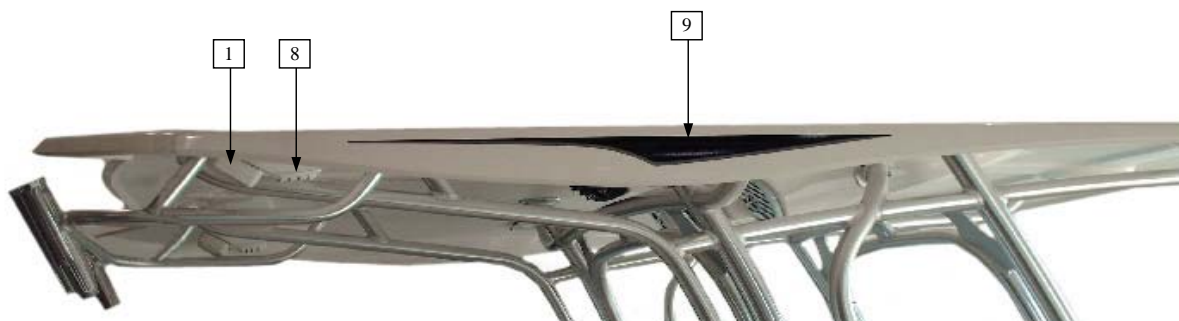

PARTS IDENTIFICATION GUIDE

300 ROBALO
2010 MODEL YEAR

Hull / Deck Exterior

PARTS IDENTIFICATION GUIDE

**300 ROBALO
2010 MODEL YEAR**

Hull / Deck Exterior

Item No.	Part Number	Description	Qty.	U.O.M.
1	ML-005NWW	LIGHT 55W WHITE FLUSH MOUNT DECK LAMP (Option: T-Top Complete)	4	EA
2	6-0256	R300 FIBERGLASS T-TOP ASSY (Option: T-Top Complete)	1	EA
3	DP80-38	DECKPLATE 8IN SCR#38BGE (Option: T-Top Complete)	2	EA
4	R-4008	HARD TOP - FRAME R300 (Option: T-Top Complete)	1	EA
5	R-5007	ROD RACK - R300 W/ 5 CLEAR HOLDERS (Option: T-Top Complete)	1	EA
6	44.00052	SPEAKER - COAXIAL PANASONIC SPEAKER (Option: T-Top Complete)	2	EA
6a	44.00055	SPEAKER - COVER ROBALO SHOCKWAVE 6.5" (Option: T-Top Complete)	2	EA
7	959500307	LIGHT - LED (RED) 3 BULB RND , WHT BEZEL 12V (Option: T-Top Complete)	2	EA
8	796	VENT - 3 1/4 X 3 1/4 WHITE PLASTIC VENT (Option: T-Top Complete)	4	EA
9	138862-01	GRAPHIC - HARD TOP BLACK/SILVER (Option: T-Top Comp-Black Boat)	1	SET
9a	138862-02	GRAPHIC - HARD TOP SHADOW/BLACK (Option: T-Top Comp-Sand Boat)	1	SET
9b	138862-01	GRAPHIC - HARD TOP BLACK/SILVER (Option: T-Top Comp-White Boat)	1	SET
9c	138862-01	GRAPHIC - HARD TOP BLACK/SILVER (Option: T-Top Comp-Blue Boat)	1	SET

Parts Not Pictured Which Are Associated Hull / Deck Exterior

Not Pictured	25.00007	LIGHT - 25" NAVIGATION WHITE ALL AROUND (Option: T-Top Complete)	1	EA
Not Pictured	44.00063	AMP-CLARION MARINE 2 CHANNEL 90Wx2 4 OHMS (Opt: T-Top Complete)	1	EA
Not Pictured	44-00015	RCA CABLE - 3.3FT MARINE GRADE M/M GOLD TERM (Opt: T-Top Comp)	1	EA
Not Pictured	DP60-38#	6IN SCREWOUT WHT DECKPLAT (Option: T-Top Complete)	1	EA
Not Pictured	27.00026	MOUNT-OUTRIGGER MT W/ERGONOMIC GRIP HANDLE (Opt: Outriggers)	1	PR
Not Pictured	OT-0542VEL15-HD	15FT SILVER OUTRIGGER POLES (Opt: T-Top Outriggers -Taco "Grandslam")	1	PR
Not Pictured	RK-0001PB	BLK PREMIUM RIGGING KIT (Opt: T-Top Outriggers -Taco "Grandslam")	1	PR
Not Pictured	2340-840	MIDGET VENT 1 1/2 X 1 3/4 (Option: VHF Radio)	1	EA
Not Pictured	4600W	ANTENNA CLEAT (Option: VHF Radio)	1	EA
Not Pictured	5101-B	ANTENNA- 8FT VHF ANTENNA (Option: VHF Radio)	1	EA
Not Pictured	6520S	SS ANTENNA MOUNT (Option: VHF Radio)	1	EA

NOTE: Numbers with letter designations represent parts included with primary numbered part for which there is no photo representation.