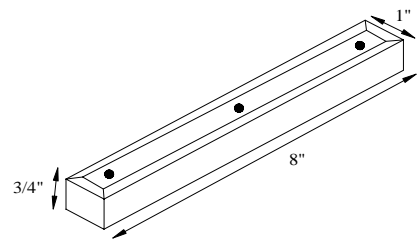

ISTRB14016

ISTRB34035

ISTRB34036

ISTRB14017

IST34111

IST12331

PARTS IDENTIFICATION GUIDE**300 ROBALO
2010 MODEL YEAR****Starboard Parts**

Item No.	Part Number	Description	Qty.	U.O.M.
1	ISTRB12036	R295 BATTERY CHARGER SHIELD	1	EA
2	ISTRB12043	HEAD CLOSE OUT	1	EA
3	ISTRB12044	FORWARD BILGE ACCESS LID	1	EA
4	ISTRB12047	AFT CONSOLE HEAD CLOSE OUT #2	1	EA
5	ISTRB12048	FORWARD CONSOLE HEAD CLOSE OUT #2	1	EA
6	ISTRB14015	FORWARD HEAD CONSOLE #1	1	EA
7	ISTRB14016	AFT CONSOLE HEAD CLOSE OUT #1	1	EA
8	ISTRB34035	LOWER CONSOLE ROD HOLDER	1	EA
9	ISTRB34036	TABLE STORAGE CLEAT	2	EA
10	ISTRB14017	R300 5 3/4" DIAMETER COVER PLATE	4	EA
11	IST34111	TRANSOM DOOR STOP	1	EA
12	IST12331	SMALL TABLE BASE CLIP	2	EA