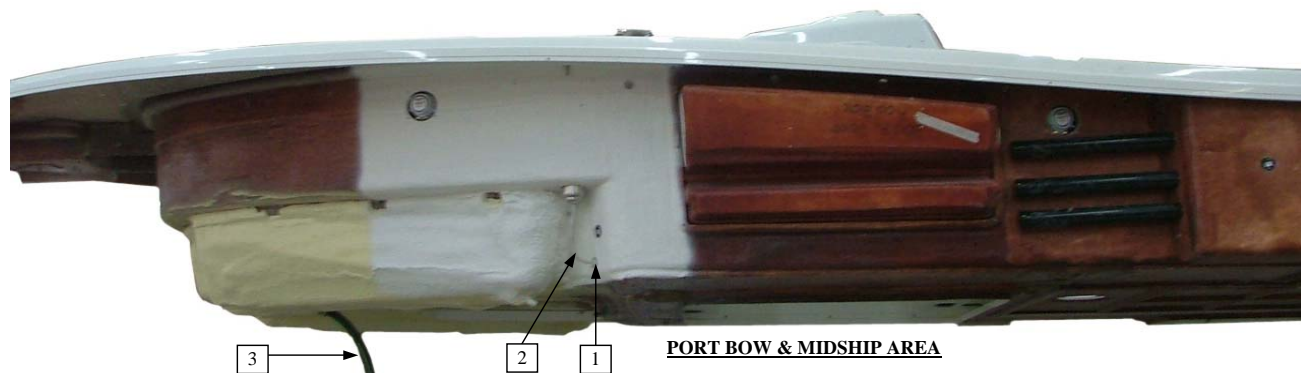

PARTS IDENTIFICATION GUIDE

300 ROBALO
2010 MODEL YEAR

Deck - Underside View

PARTS IDENTIFICATION GUIDE

**300 ROBALO
2010 MODEL YEAR**

Deck - Underside View

Item No.	Part Number	Description	Qty.	U.O.M.
1	53046	DRAIN FITTING 1/4 ID	2	EA
1a	53047	JAM NUT PLASTIC 1/2IN FOR 53046	2	EA
2	150-0380	HOSE - 3/8 IN. CLEAR PVC TUBING	2 @ 1	FT
3	100-1140	HOSE - 1 1/4 IN HARDWALL	4.17	FT
4	46978	1/2 IN HEX NIPPLE	1	EA
5	4429K153	FITTING - 1/2 MPT X 1/2FPT BRASS ELBOW	1	EA
6	6-0209	R295 LIVEWELL TUB, PORT AFT	1	EA
7	HO8324	STEERING - HYDRAULIC HOSE KIT 2X24FT. BLK HD BULK	1	EA
8	RF-1	RIGGING FLANGE	2	EA
9	EL200HBP	ELBOW 2 INCH NYLON BARB X BARB	2	EA
10	301-5	3/4 IN. PLASTIC THRU-HULL	1	EA
11	100-1140	HOSE - 1 1/4 IN HARDWALL	0.46	FT
12	3980-1209	1 1/2X 1 1/2X 1 1/4 TEE	1	EA
13	104-1120	HOSE - 1 1/2 IN SANITATION	2.58	FT
14	TH-1592F	OVERFLOW DRAIN 90 DEG. WITH FILTER	1	EA
15	011-2500	LIGHT- BLUE LED LIVEWELL LIGHT	2	EA
16	TH-752	THRU HULL STRAIGHT 3/4 WH	2	EA

Parts Not Pictured Which Are Associated With Deck Underside:

Not Pictured	29055-00	1 1/4 INCH SNAP TITE DRN PLUG	5	EA
Not Pictured	150-0380	HOSE - 3/8 IN. CLEAR PVC TUBING (Stbd Aft Cupholder Drain)	2.25	FT
Not Pictured	150-0380	HOSE - 3/8 IN. CLEAR PVC TUBING (Port Aft Cupholder Drain)	3	FT

NOTE: Numbers with letter designations represent parts included with primary numbered part for which there is no photo representation.