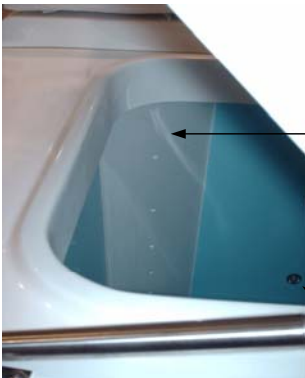

PARTS IDENTIFICATION GUIDE

300 ROBALO 2010 MODEL YEAR

Deck Underside