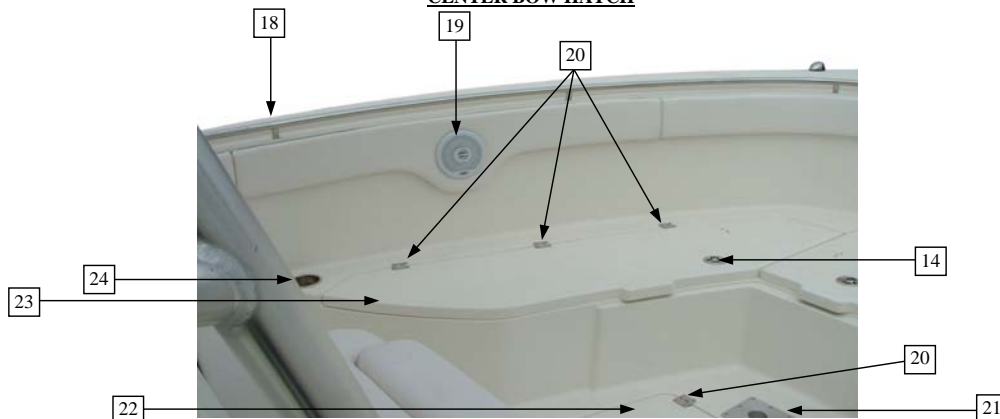

PARTS IDENTIFICATION GUIDE

300 ROBALO 2010 MODEL YEAR

Cockpit

INSIDE ANCHOR LOCKER

INSIDE ANCHOR LOCKER

CENTER BOW HATCH

PORT BOW SEATING

STARBOARD BOW SEATING