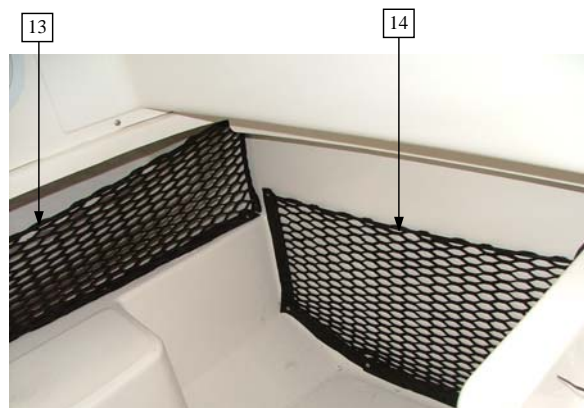

PARTS IDENTIFICATION GUIDE

300 ROBALO
2010 MODEL YEAR

Head

PARTS IDENTIFICATION GUIDE

300 ROBALO
2010 MODEL YEAR

Head

Item No.	Part Number	Description	Qty.	U.O.M.
1	6-0224	R300 CONSOLE, LINER	1	EA
2	300-002-CHR	DOMELITE,6IN DIA CHROME 12V (10PK)	1	EA
3	260505	16 X 16 ACCESS DOOR	1	EA
3a	6004402	TOILET PAPER HOLDER	1	EA
4	RT1470B	SGL FAUCET 54359 10PK	1	EA
5	317014801	TOILET - 148 WHITE TOILET	1	EA
6	VHF-3WS	3 IN. SAND FLANGE	1	EA
7	6-0226	R300 CONSOLE FLOOR PAN	1	EA
8	24.00013	LATCH- MODIFIED M1 2" SLAM W/O EGRESS "N"	2	EA
9	26-9126	ROD HOLDER, CONSOLE R300	1	EA
10	DP60-38#	6IN SCREWOUT WHT DECKPLAT	2	EA
11	120502	HINGE - 2X2 TM CAST HINGE ROUNDED	2	EA
12	33RP-127-G	1 1/2 IN. SHOWER STRAINER	1	EA
12a	34B1057R	1-1/2 RUBBER FLAT GASKET	1	EA
12b	35B553	1 1/2 SLIP NUT-METAL	1	EA
12c	74RF839901	5/8 STRAINER 90 DEGREE	1	EA
13	49-00033	NET, STRETCH NET W/ BURN HOLES	1	EA
13a	470	BLACK J HOOK	3	EA
14	49-00035	NET, 18X29 FWD CONSOLE STORAGE, R300	1	EA

Parts Not Pictured which are Associated with Head:

Not Pictured	44-00008	SIRIUS - RECEIVER PACKAGE	1	EA
Not Pictured	SRA-25-B	SATELLITE ANTENNA- SIRIUS W/ 15 FT. CABLE	1	EA
Not Pictured	44.00049	STEREO - CLARION FM/AM SIRIUS RADIO CMD5	1	EA
Not Pictured	44-00010	ANTENNA	1	EA
Not Pictured	44-00038	MP3 CABLE 22.9 FT RCA MALE/FEMALE	1	EA
Not Pictured	4905	STANDOFF - STAINLESS STEEL TUBE 1 1/2 X 1/2 (Under Lower Rod Holder)	6	EA
Not Pictured	44-00037	MP3 PLUG AUX AUDIO INPU JACK W/ 24IN RCA CABLE	1	EA
Not Pictured	ASP-01392W-2	RECESS BUMPER (Under Lower Rod Holder)	3	EA
Not Pictured	C3-803	GRABBER CATCH 3LB (Beneath Fwd Bilge Access Lid)	1	EA
Not Pictured	OW113HT	SEAL- WHITE W/CHT TAPE 3/16 X 3/8 SQUARE	8.66	FT

NOTE: Numbers with letter designations represent parts included with primary numbered part for which there is no photo representation.