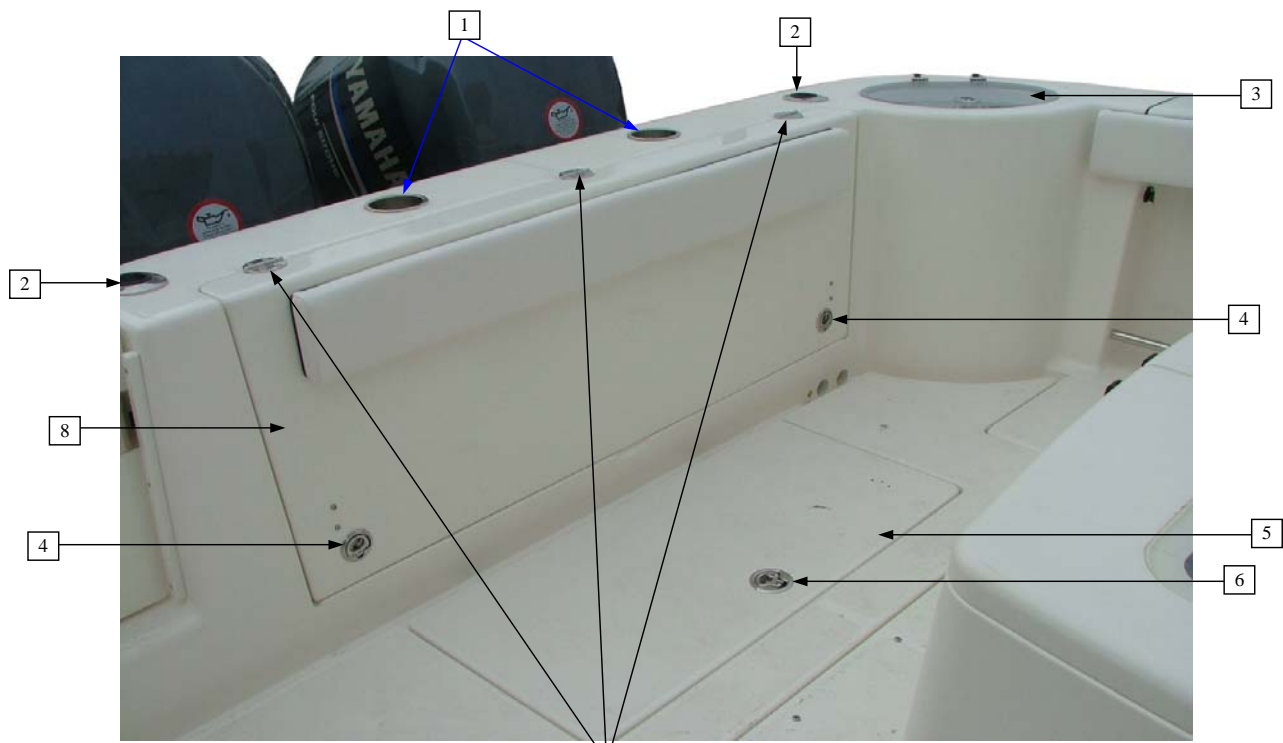

PARTS IDENTIFICATION GUIDE

300 ROBALO 2010 MODEL YEAR

Cockpit

PARTS IDENTIFICATION GUIDE

300 ROBALO
2010 MODEL YEAR

Cockpit

Item No.	Part Number	Description	Qty.	U.O.M.
1	12-00001	CUPHOLDER - STEPPED WELL W/ NOISE PROTECTION PAD 3	2	EA
2	88385	ROD HOLDER SS 30 DEGREE BLACK INSERT	2	EA
2a	RHBD-1	END CAP W/DRAIN F/RO (Stbd Side Only)	1	EA
2b	150-0380	HOSE - 3/8 IN. CLEAR PVC TUBING (Stbd Side Only)	1	FT
3	31-13185	LID - LIVEWELL LID AFT R295	1	EA
3a	ASP-01392W-2	RECESS BUMPER	2	EA
4	2264	2 1/2 SS LIFT HANDLE LOCK	2	EA
5	6-0230	R300 MECHANICAL SPACE HATCH	1	EA
5a	119500	HINGE - 1 1/2 X 1 1/2 CAST TM	2	EA
5b	300107	INSULATION- R300 MECHANICAL HATCH	1	EA
5c	625-SSID-4-20-R	20LB SS GAS SPRING - HEF-10M ENDS	1	EA
5d	BR-211-32-R	2 IN SS BRACKET 90 DEGREE (On Lid)	1	EA
5e	SL40SSP3-1-R	FLAT BRACKET STAINLESS (On Deck)	1	EA
6	M1-25-82-88	LATCH LOCKING COMPRESSION LATCH	2	EA
7	130200	HINGE 2 1/2 X 2 1/2 CAST ROUND	3	EA
8	6-0253	R300 AFT SEAT LID, STD W/O SEAT	1	EA
9	20-036-R2	36IN POSITIVE BATT.CABLE 2GA RED	2	EA
10	20-018-Y2	18IN GROUND BATTERY CABLE 2GA YELLO	1	EA
11	13.00723	R300 DUAL BATTERY PANEL	1	EA
12	63320	BATTERY CHARGER-- 12V 20 AMP 3 BANK	1	EA
13	BR-211R-32	GAS SPRING - BRACKET - REVERSED BALL	2	EA
14	625-SSID-6L-40-R	40LB GAS SHOCK - HEF-10M ENDS	2	EA
15	BR-204-32-R	3/4IN SS BRACKET 90DEGREE	2	EA
16	ISTRB12036	R295 BATTERY CHARGER SHIELD	1	EA
17	20-060-Y2	60IN GROUND BATTERY CABLE 2GA YELLO	2	EA
18	20-048-R2	48IN POSITIVE BATT.CABLE 2GA RED	1	EA
19	20-048-Y2	48IN GROUND BATTERY CABLE 2GA YELLO	1	EA
20	9091-1	BATTERY TRAY 27 SERIES BATTERY	3	EA
21	DP60-38#	6IN SCREWOUT WHT DECKPLAT	2	EA

Parts Not Pictured Which Are Associated with Cockpit:

Not Pictured	H-010	GRAB RAIL 10.5 X 7/8 SS	2	EA
Not Pictured	31-13339	CUTTING BOARD- R300 LEANING POST SINK	1	EA
Not Pictured	HBL303SSBL	MARINE HULL INLET SS 125V	1	EA
Not Pictured	HBL61CM08WLED	CABLE - 50FT 125V W/ LED	1	EA
Not Pictured	HBL316CSW	50 FT. WHITE CABLE 230V (CE Package)	1	EA
Not Pictured	HBL316NM	SHORE POWER INLET PLUG INTERNATIONAL (CE Package)	1	EA
Not Pictured	120502	HINGE - 2X2 TM CAST HINGE ROUNDED (Option: Aft Folding Seat)	3	EA
Not Pictured	24.00014	LATCH - WIDE AFT SEAT LATCH SPACER (Option: Aft Folding Seat)	2	EA
Not Pictured	24.00015	LATCH - 9421152 PUSH TO CLOSE MAGNETIC CATCH (Opt. Aft Fold Seat)	1	EA
Not Pictured	31.00039	SEAT - SEAT SUPPORT (Option: Aft Folding Seat)	1	EA
Not Pictured	36-00001	RAIL- 7.375" STUD GRAB FLARED ENDS SS 304 (Option: Aft Folding Seat)	1	EA
Not Pictured	38.00138	LID - AFT SEAT - NARROW (Option: Aft Folding Seat)	1	EA
Not Pictured	38.00139	SHELL - AFT SEAT - NARROW (Option: Aft Folding Seat)	1	EA
Not Pictured	38.00140	CAP - AFT SEAT - NARROW (Option: Aft Folding Seat)	1	EA
Not Pictured	42.00024	HINGE - 4" x 4" RND CORNERS - REVERSE LEAF (Option: Aft Folding Seat)	3	EA
Not Pictured	625-SSID-8-60-R	60LB 20 IN. GAS SHOCK - HEF-10M ENDS (Option: Aft Folding Seat)	2	EA
Not Pictured	BR-211-32-R	2 IN SS BRACKET 90 DEGREE (Option: Aft Folding Seat)	2	EA

NOTE: Numbers with letter designations represent parts included with primary numbered part for which there is no photo representation.