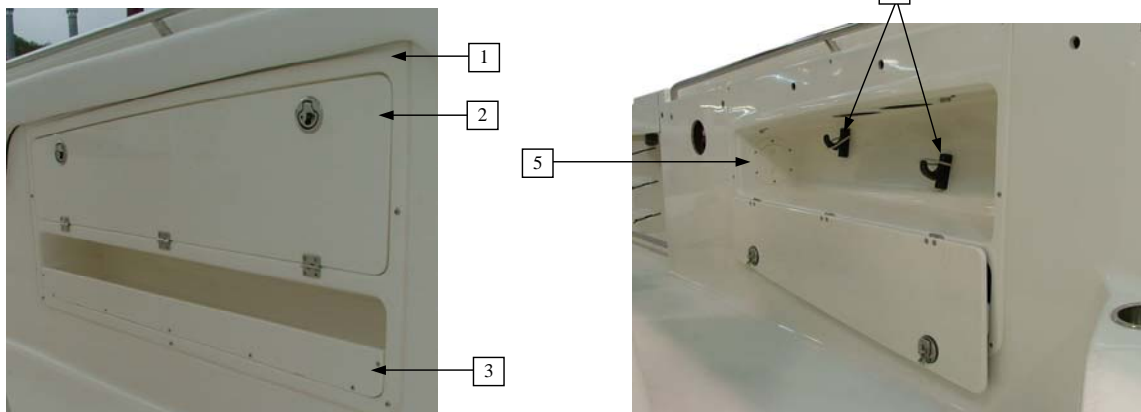

PARTS IDENTIFICATION GUIDE

300 ROBALO 2010 MODEL YEAR

Cockpit