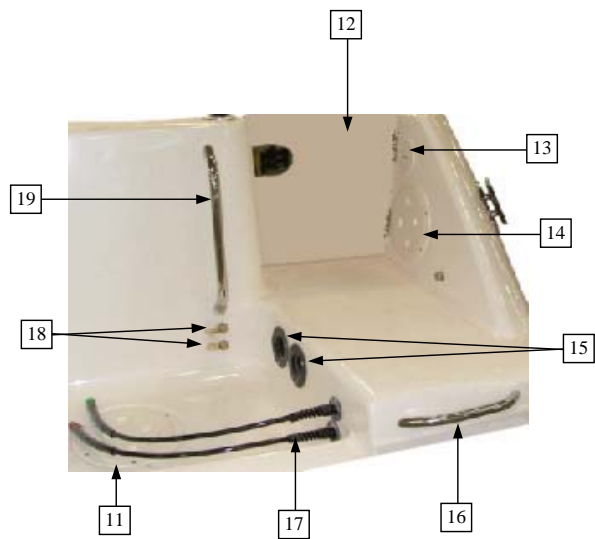

PARTS IDENTIFICATION GUIDE

300 ROBALO 2010 MODEL YEAR

Hull / Deck Exterior

PARTS IDENTIFICATION GUIDE

300 ROBALO
2010 MODEL YEAR

Hull / Deck Exterior

Item No.	Part Number	Description	Qty.	U.O.M.
1	B-01336	LG. SS RUBRAIL END CAP	1	PR
2	HO6001	TIEBAR KIT SINGLE CYL	1	EA
3	4795	TRIM - R300 TRANSOM	1	EA
4	19902-38	LADDER - 3 STEP	1	EA
5	9107727	S'TERN EYE - 5/8 X 5 OVAL PLATE	2	EA
6	10200-01	TRIM TAB KIT- 16X15 DEUTSCH CONN. NO SWITCH	1	EA
7	21253-388	1.250D X 3.875 BRASS TUBE	2	EA
8	47.00015	THRU HULL - 1 1/2" SS THRU HULL SCUPPER	2	EA
9	20.00003	HANDLE - 1/2NPT T-HANDLE GARB DRAIN AS	1	EA
10	191-R	SS WATER OUTLET	1	EA
11	DP84-38	DECK PLATE 8 INCH SCREW OUT NON-SKID	3	EA
12	31-13557	TRANSOM DOOR- PLEX,R300 (Includes all hardware)	1	EA
12a	ISTRB34040	R300 CE TRANSOM DOOR JAMB (CE Package)	1	EA
12b	IST34111	TRANSOM DOOR STOP	1	EA
13	34.00127	SHOWER - SS TRANSOM W/8' SS HOSE & HIGH END BRASS	1	EA
13a	U820101-120	HOSE- BLUE 1/2 IN. UNIFLEX, 10 FT. LONG	1	EA
14	DP80-38	DECKPLATE 8IN SCR#38BGE	1	EA
15	RF-1	RIGGING FLANGE	2	EA
15a	29-00001	RIGGING FLANGE- PRIMER BULB HOSE UNION BLK INJ.MOL	2	EA
16	H-010	GRAB RAIL 10.5 X 7/8 SS	1	EA
17	HO8324	STEERING - HYDRAULIC HOSE KIT 2X24FT. BLK HD BULK	1	EA
18	DBN32	1/4X3/8 BRASS BARB HOSE	2	EA
18a	116B04	1/4 FORGED BRASS ST ELBOW	2	EA
18b	50785K273	COUPLING, PANEL 1/4FPT X 1/4 FPT, BRASS (Through Deck)	2	EA
18c	50635K411	ELBOW, 1/4 NPT X 3/8 FLAIR, BRASS (Inboard)	2	EA
19	53118-2	18 IN. OVAL GRAB RAIL	1	EA

Parts Not Pictured Which Are Associated Hull / Deck Exterior

Not Pictured	6742	72IN STERN LIGHT RND BSE UN50 54440	1	EA
Not Pictured	HC5358	SEASTAR HYDRAULIC CYLINDE	1	EA
Not Pictured	25.00042	LIGHT - SURFACE MOUNT BRONZE LARGE W/O BOX (Opt: Underwater Lts)	2	EA
Not Pictured	25.00043	BOX - TWO DRIVER LIGHT (Opt: Underwater Lts)	1	EA
Not Pictured	127-2000-R	HOSE - 2 IN BLACK OUTBOARD	2 @ 1.25	FT
Not Pictured	127-2000-R	HOSE - 2 IN BLACK OUTBOARD	5	FT
Not Pictured	127-2000-R	HOSE - 2 IN BLACK OUTBOARD	3.5	FT

NOTE: Numbers with letter designations represent parts included with primary numbered part for which there is no photo representation.