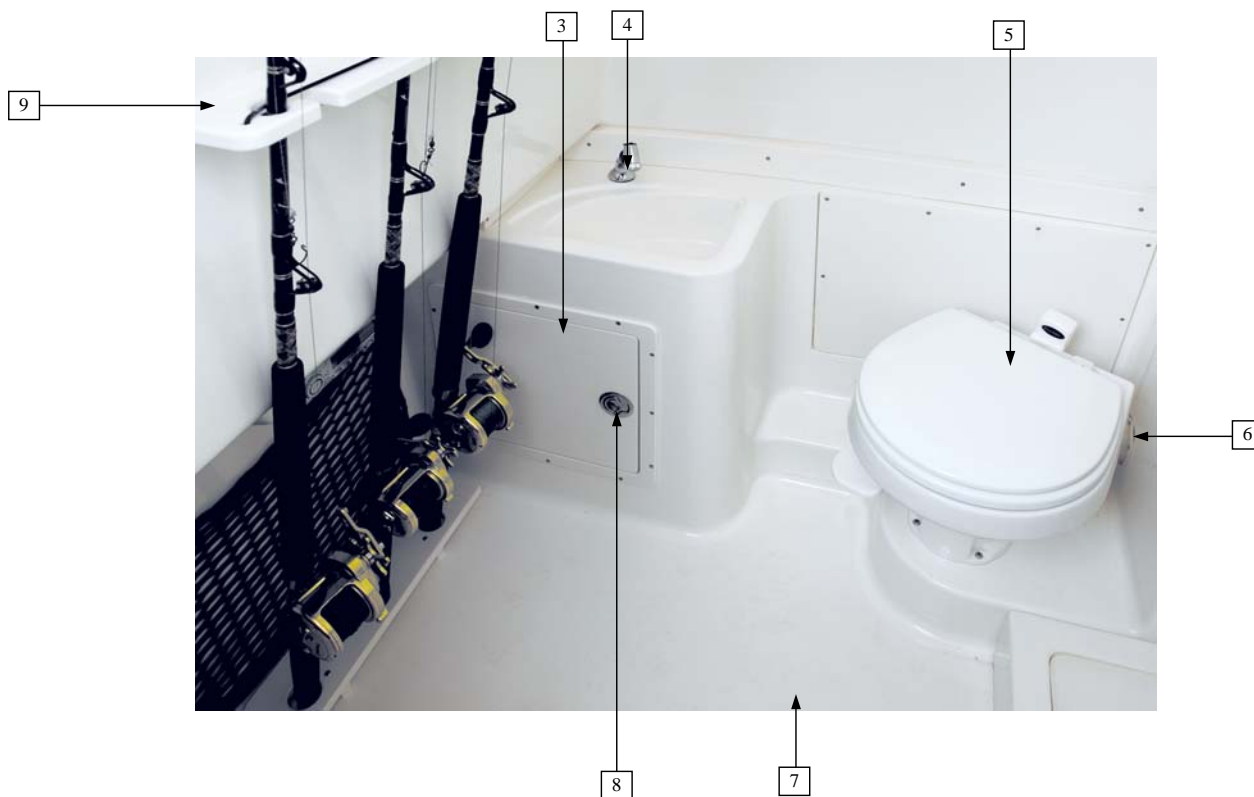

PARTS IDENTIFICATION GUIDE

300 ROBALO
2010 MODEL YEAR

Head

PARTS IDENTIFICATION GUIDE

300 ROBALO
2010 MODEL YEAR

Head

Item No.	Part Number	Description	Qty.	U.O.M.
1	6-0224	R300 CONSOLE, LINER	1	EA
2	300-002-CHR	DOMELITE,6IN DIA CHROME 12V (10PK)	1	EA
3	260505	16 X 16 ACCESS DOOR	1	EA
3a	6004402	TOILET PAPER HOLDER	1	EA
4	RT1470B	SGL FAUCET 54359 10PK	1	EA
5	317014801	TOILET - 148 WHITE TOILET	1	EA
6	VHF-3WS	3 IN. SAND FLANGE	1	EA
7	6-0226	R300 CONSOLE FLOOR PAN	1	EA
8	24.00013	LATCH- MODIFIED M1 2" SLAM W/O EGRESS "N"	2	EA
9	26-9126	ROD HOLDER, CONSOLE R300	1	EA
10	DP60-38#	6IN SCREWOUT WHT DECKPLAT	2	EA
11	120502	HINGE - 2X2 TM CAST HINGE ROUNDED	2	EA
12	33RP-127-G	1 1/2 IN. SHOWER STRAINER	1	EA
12a	34B1057R	1-1/2 RUBBER FLAT GASKET	1	EA
12b	35B553	1 1/2 SLIP NUT-METAL	1	EA
12c	74RF839901	5/8 STRAINER 90 DEGREE	1	EA
13	49-00033	NET, STRETCH NET W/ BURN HOLES	1	EA
13a	470	BLACK J HOOK	3	EA
14	49-00035	NET, 18X29 FWD CONSOLE STORAGE, R300	1	EA

Parts Not Pictured which are Associated with Head:

Not Pictured	44-00008	SIRIUS - RECEIVER PACKAGE	1	EA
Not Pictured	SRA-25-B	SATELLITE ANTENNA- SIRIUS W/ 15 FT. CABLE	1	EA
Not Pictured	44.00049	STEREO - CLARION FM/AM SIRIUS RADIO CMD5	1	EA
Not Pictured	44-00010	ANTENNA	1	EA
Not Pictured	44-00038	MP3 CABLE 22.9 FT RCA MALE/FEMALE	1	EA
Not Pictured	4905	STANDOFF - STAINLESS STEEL TUBE 1 1/2 X 1/2 (Under Lower Rod Holder)	6	EA
Not Pictured	44-00037	MP3 PLUG AUX AUDIO INPU JACK W/ 24IN RCA CABLE	1	EA
Not Pictured	ASP-01392W-2	RECESS BUMPER (Under Lower Rod Holder)	3	EA
Not Pictured	C3-803	GRABBER CATCH 3LB (Beneath Fwd Bilge Access Lid)	1	EA
Not Pictured	OW113HT	SEAL- WHITE W/CHT TAPE 3/16 X 3/8 SQUARE	8.66	FT

NOTE: Numbers with letter designations represent parts included with primary numbered part for which there is no photo representation.