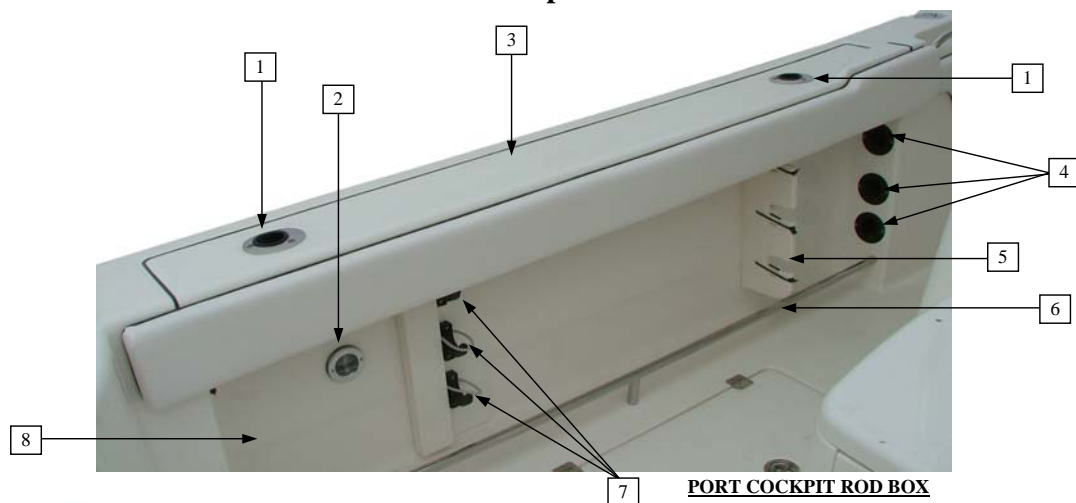

PARTS IDENTIFICATION GUIDE

300 ROBALO 2010 MODEL YEAR

Cockpit