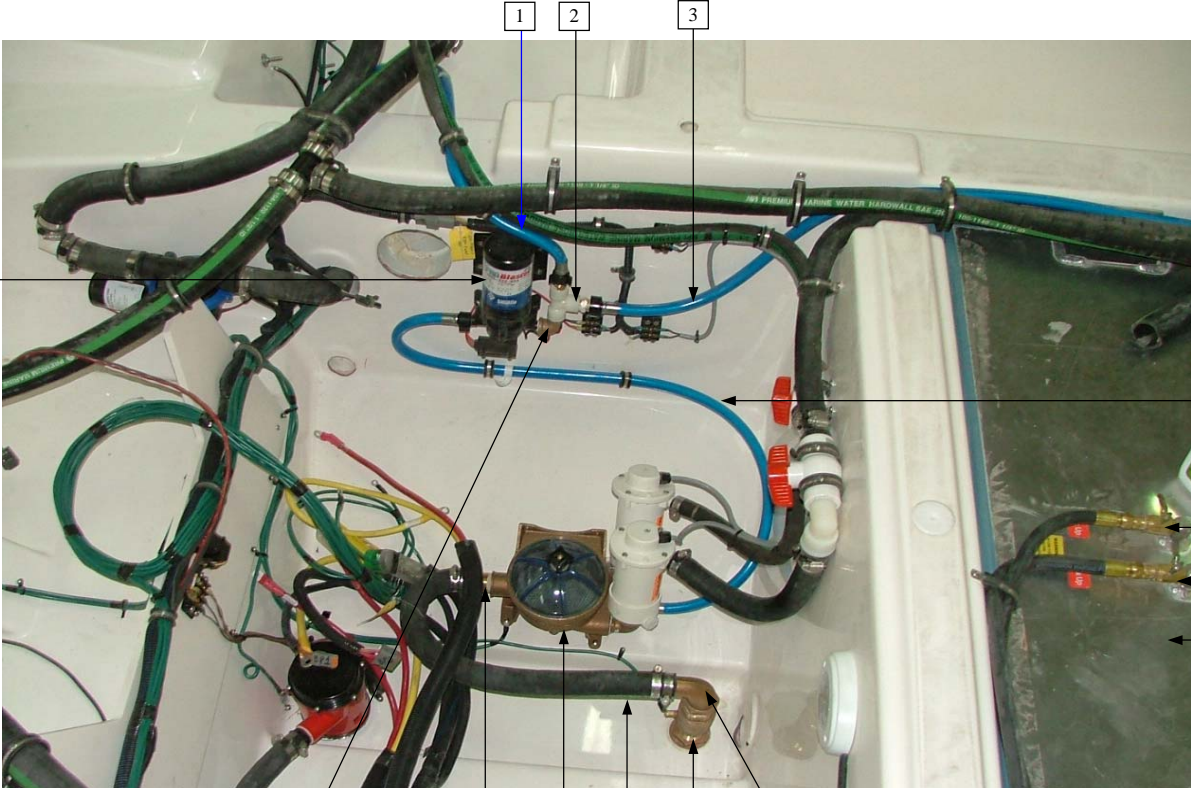

PARTS IDENTIFICATION GUIDE

300 ROBALO
2010 MODEL YEAR

Engine Well/Hull Interior

PORT SIDE OF ENGINE WELL