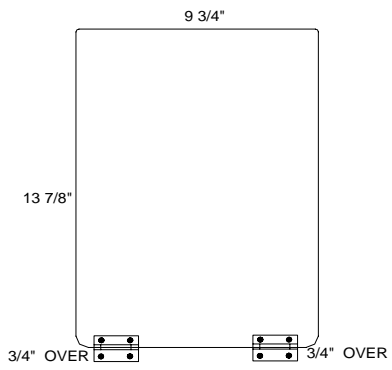

PARTS IDENTIFICATION GUIDE

300 ROBALO 2010 MODEL YEAR

Starboard Parts

ISTRB12044