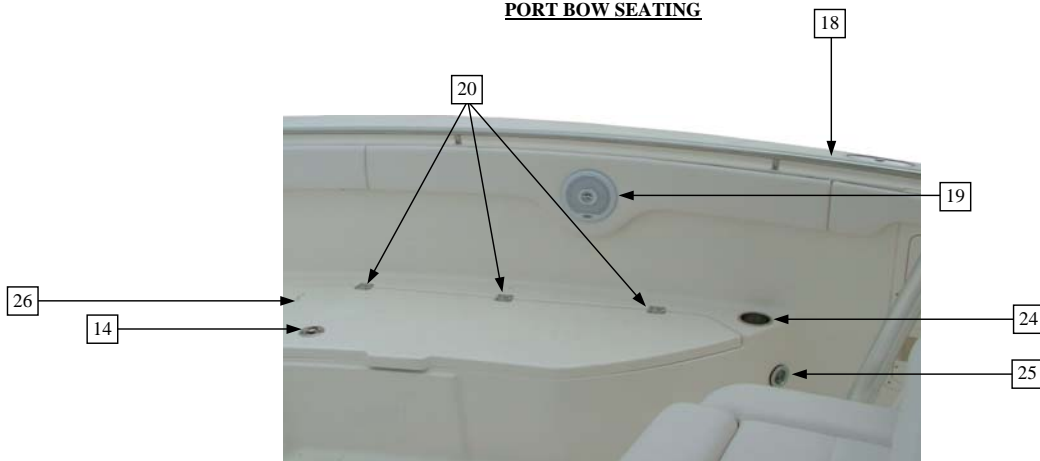

PARTS IDENTIFICATION GUIDE

300 ROBALO 2010 MODEL YEAR

Cockpit

INSIDE ANCHOR LOCKER

INSIDE ANCHOR LOCKER

CENTER BOW HATCH

PORT BOW SEATING

STARBOARD BOW SEATING