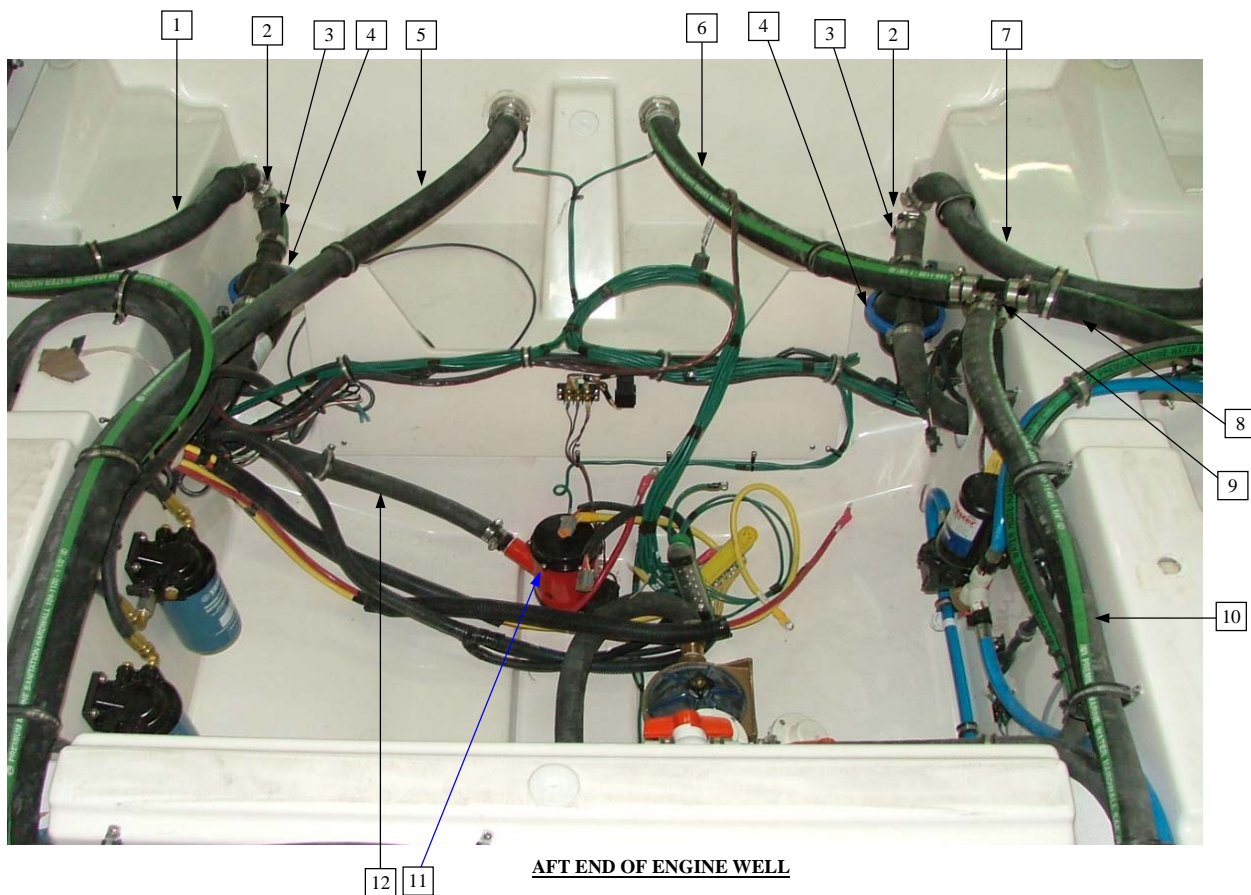

PARTS IDENTIFICATION GUIDE

300 ROBALO
2010 MODEL YEAR

Engine Well/Hull Interior

PARTS IDENTIFICATION GUIDE

**300 ROBALO
2010 MODEL YEAR**

Engine Well/Hull Interior

Item No.	Part Number	Description	Qty.	U.O.M.
1	104-1120	HOSE - 1 1/2 IN SANITATION	4.5	FT
2	0968	ELBOW 1 1/2 IN BARBS BOTH ENDS WHITE	2	EA
3	104-1120	HOSE - 1 1/2 IN SANITATION	2 @ 0.46	FT
4	50890-1000	PUMP- WASTE EVACUATION PUMP, 1-1/2" DIAPHRAM	2	EA
5	104-1120	HOSE - 1 1/2 IN SANITATION	12.75	FT
6	104-1120	HOSE - 1 1/2 IN SANITATION	2.67	FT
7	104-1120	HOSE - 1 1/2 IN SANITATION	4.92	FT
8	104-1120	HOSE - 1 1/2 IN SANITATION	2.08	FT
9	3980-1209	1 1/2X 1 1/2X 1 1/4 TEE	1	EA
10	100-1140	HOSE - 1 1/4 IN HARDWALL	7.5	FT
11	35.00006	PUMP- 2000 GPH BILGE PUMP/DEUTCH CONNECTORS	1	EA
11a	35ADM	FLOAT SWITCH -RULE-A-MATIC	1	EA
12	100-1180	HOSE - 1 1/8 HARDWALL WATER	9.17	FT

Parts Not Pictured Which Are Associated With Engine Well:

Not Pictured	34.00088	ADAPTOR, DBL STEPPED, BULK	1	EA

NOTE: Numbers with letter designations represent parts included with primary numbered part for which there is no photo representation.