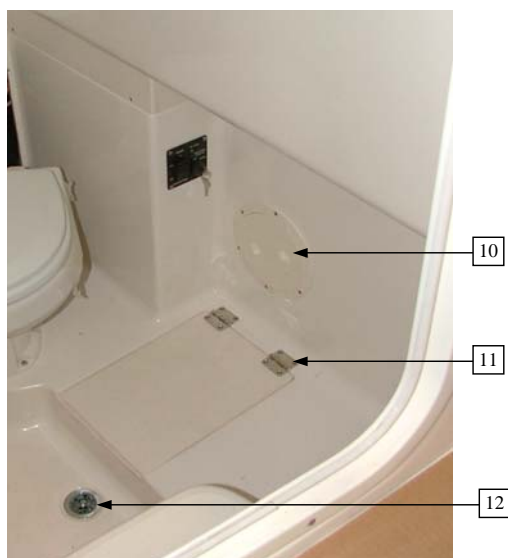

PARTS IDENTIFICATION GUIDE

300 ROBALO
2010 MODEL YEAR

Head

PARTS IDENTIFICATION GUIDE

300 ROBALO
2010 MODEL YEAR

Head

Item No.	Part Number	Description	Qty.	U.O.M.
1	6-0224	R300 CONSOLE, LINER	1	EA
2	300-002-CHR	DOMELITE,6IN DIA CHROME 12V (10PK)	1	EA
3	260505	16 X 16 ACCESS DOOR	1	EA
3a	6004402	TOILET PAPER HOLDER	1	EA
4	RT1470B	SGL FAUCET 54359 10PK	1	EA
5	317014801	TOILET - 148 WHITE TOILET	1	EA
6	VHF-3WS	3 IN. SAND FLANGE	1	EA
7	6-0226	R300 CONSOLE FLOOR PAN	1	EA
8	24.00013	LATCH- MODIFIED M1 2" SLAM W/O EGRESS "N"	2	EA
9	26-9126	ROD HOLDER, CONSOLE R300	1	EA
10	DP60-38#	6IN SCREWOUT WHT DECKPLAT	2	EA
11	120502	HINGE - 2X2 TM CAST HINGE ROUNDED	2	EA
12	33RP-127-G	1 1/2 IN. SHOWER STRAINER	1	EA
12a	34B1057R	1-1/2 RUBBER FLAT GASKET	1	EA
12b	35B553	1 1/2 SLIP NUT-METAL	1	EA
12c	74RF839901	5/8 STRAINER 90 DEGREE	1	EA
13	49-00033	NET, STRETCH NET W/ BURN HOLES	1	EA
13a	470	BLACK J HOOK	3	EA
14	49-00035	NET, 18X29 FWD CONSOLE STORAGE, R300	1	EA

Parts Not Pictured which are Associated with Head:

Not Pictured	44-00008	SIRIUS - RECEIVER PACKAGE	1	EA
Not Pictured	SRA-25-B	SATELLITE ANTENNA- SIRIUS W/ 15 FT. CABLE	1	EA
Not Pictured	44.00049	STEREO - CLARION FM/AM SIRIUS RADIO CMD5	1	EA
Not Pictured	44-00010	ANTENNA	1	EA
Not Pictured	44-00038	MP3 CABLE 22.9 FT RCA MALE/FEMALE	1	EA
Not Pictured	4905	STANDOFF - STAINLESS STEEL TUBE 1 1/2 X 1/2 (Under Lower Rod Holder)	6	EA
Not Pictured	44-00037	MP3 PLUG AUX AUDIO INPU JACK W/ 24IN RCA CABLE	1	EA
Not Pictured	ASP-01392W-2	RECESS BUMPER (Under Lower Rod Holder)	3	EA
Not Pictured	C3-803	GRABBER CATCH 3LB (Beneath Fwd Bilge Access Lid)	1	EA
Not Pictured	OW113HT	SEAL- WHITE W/CHT TAPE 3/16 X 3/8 SQUARE	8.66	FT

NOTE: Numbers with letter designations represent parts included with primary numbered part for which there is no photo representation.