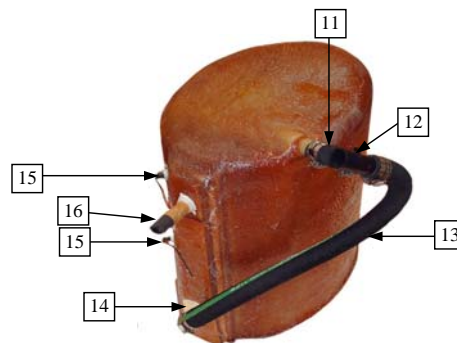

NOTE: Numbers with letter designations represent parts included with primary numbered part for which there is no photo representation.

PARTS IDENTIFICATION GUIDE

300 ROBALO
2010 MODEL YEAR

Head

PARTS IDENTIFICATION GUIDE**300 ROBALO**
2010 MODEL YEAR**Head**

Parts Not Pictured which are Associated with Head:

Not Pictured	44-00008	SIRIUS - RECEIVER PACKAGE	1	EA
Not Pictured	SRA-25-B	SATELLITE ANTENNA- SIRIUS W/ 15 FT. CABLE	1	EA
Not Pictured	44.00049	STEREO - CLARION FM/AM SIRIUS RADIO CMD5	1	EA
Not Pictured	44-00010	ANTENNA	1	EA
Not Pictured	44-00038	MP3 CABLE 22.9 FT RCA MALE/FEMALE	1	EA
Not Pictured	4905	STANDOFF - STAINLESS STEEL TUBE 1 1/2 X 1/2 (Under Lower Rod Holder)	6	EA
Not Pictured	44-00037	MP3 PLUG AUX AUDIO INPU JACK W/ 24IN RCA CABLE	1	EA
Not Pictured	ASP-01392W-2	RECESS BUMPER (Under Lower Rod Holder)	3	EA
Not Pictured	C3-803	GRABBER CATCH 3LB (Beneath Fwd Bilge Access Lid)	1	EA
Not Pictured	OW113HT	SEAL- WHITE W/CHT TAPE 3/16 X 3/8 SQUARE	8.66	FT

NOTE: Numbers with letter designations represent parts included with primary numbered part for which there is no photo representation.

PARTS IDENTIFICATION GUIDE

300 ROBALO
2010 MODEL YEAR

Deck - Underside View