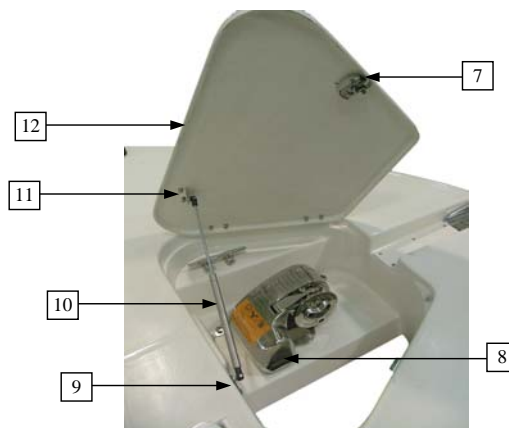

Yamaha 300 & 350HP Engines Only:

16.00103	ENGINE - ELECTRONIC CONTROL F350 YAMAHA W/SECOND S	1	EA
16.00104	ENGINE - KEY SWITCH PANEL, COMMAND LINK TWIN	1	EA
16.00105	HARNESS - MAIN OUTBOARD HARNESS, 26.6FT, 14 PIN	1	EA
16.00106	HARNESS - MAIN OUTBOARD HARNESS, 33.3FT, 14 PIN	1	EA
16.00107	ENGINE - 3 GAUGE RIGGING KIT, F350 YAMAHA	1	EA
16.00108	ENGINE - MAIN BUS WIRE, 1FT	2	EA
16.00168	CONVERTER - CONVERTER, DIGITAL TO ANALOG	1	EA
16.00170	HUB - MULTI-HUB ASSY (EXTENSION W/RESISTER)	1	EA
360-0380	HOSE - 3/8 IN. FUEL LINE TYPE A1	2 @ 1.25	FT
360-0380	HOSE - 3/8 IN. FUEL LINE TYPE A1	2.00	FT
360-0380	HOSE - 3/8 IN. FUEL LINE TYPE A1	3.66	FT
43.00022	STEERING - TOURNAMENT CYLINDER TIEBAR KIT	1	EA
43.00023	STEERING - TOURNAMENT TIEBAR CYLINDER - STBD (YAMA	1	EA
43.00024	STEERING - TOURNAMENT TIEBAR CYLINDER - PORT (YAMA	1	EA
43.00028	STEERING - BLKHD STD HOSE 2 x 6' BULK	1	EA
43.00029	STEERING - BLKHD STD HOSE 2 x 10' BULK	1	EA
43.00030	STEERING - BRASS TEE 3/8MP x 3/8MP x 3/8MP	2	EA
43.00031	STEERING - SS HELM 2.4 TILT	1	EA
555512	SEASTAR HOSE 1 X 12' BULK	3	EA
600601	FITTING B69-6B ELBOW NI	1	EA
HO8318	18FT HYD STEERING HOSE KT	1	EA
PA1200	SEASTAR POWER ASSIST - 12 VOLT	1	EA

PARTS IDENTIFICATION GUIDE

300 ROBALO 2010 MODEL YEAR

Cockpit

INSIDE ANCHOR LOCKER

INSIDE ANCHOR LOCKER

CENTER BOW HATCH

PORT BOW SEATING

STARBOARD BOW SEATING