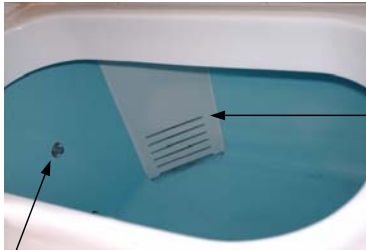

PARTS IDENTIFICATION GUIDE

300 ROBALO 2010 MODEL YEAR

Deck Underside