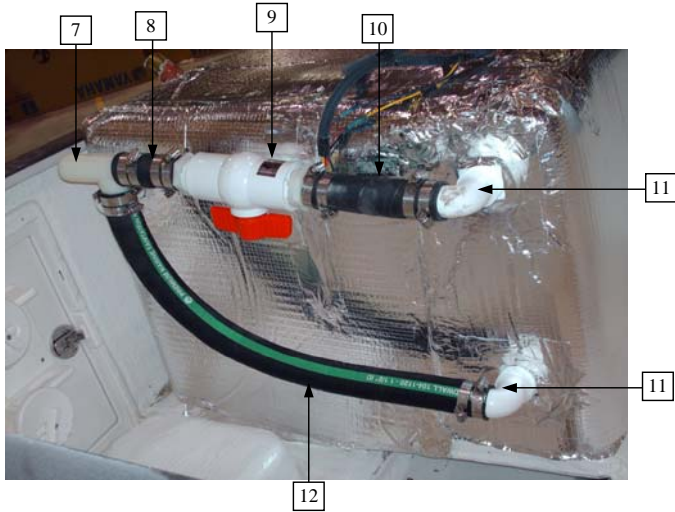

PARTS IDENTIFICATION GUIDE

300 ROBALO 2010 MODEL YEAR

Deck Underside