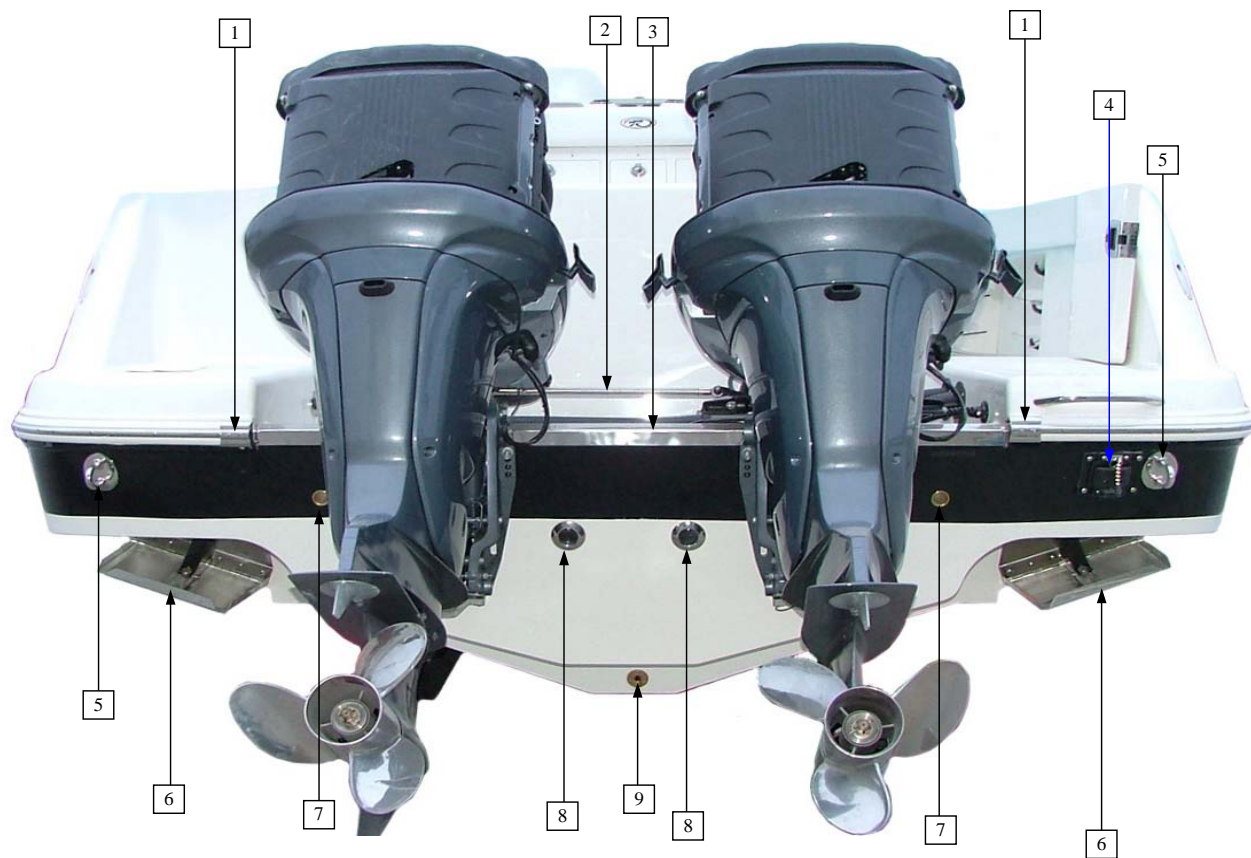

PARTS IDENTIFICATION GUIDE

300 ROBALO 2010 MODEL YEAR

Hull / Deck Exterior

PARTS IDENTIFICATION GUIDE

300 ROBALO
2010 MODEL YEAR

Hull / Deck Exterior

Item No.	Part Number	Description	Qty.	U.O.M.
1	B-01336	LG. SS RUBRAIL END CAP	1	PR
2	HO6001	TIEBAR KIT SINGLE CYL	1	EA
3	4795	TRIM - R300 TRANSOM	1	EA
4	19902-38	LADDER - 3 STEP	1	EA
5	9107727	S'TERN EYE - 5/8 X 5 OVAL PLATE	2	EA
6	10200-01	TRIM TAB KIT- 16X15 DEUTSCH CONN. NO SWITCH	1	EA
7	21253-388	1.250D X 3.875 BRASS TUBE	2	EA
8	47.00015	THRU HULL - 1 1/2" SS THRU HULL SCUPPER	2	EA
9	20.00003	HANDLE - 1/2NPT T-HANDLE GARB DRAIN AS	1	EA
10	191-R	SS WATER OUTLET	1	EA
11	DP84-38	DECK PLATE 8 INCH SCREW OUT NON-SKID	3	EA
12	31-13557	TRANSOM DOOR- PLEX,R300 (Includes all hardware)	1	EA
12a	ISTRB34040	R300 CE TRANSOM DOOR JAMB (CE Package)	1	EA
12b	IST34111	TRANSOM DOOR STOP	1	EA
13	34.00127	SHOWER - SS TRANSOM W/8' SS HOSE & HIGH END BRASS	1	EA
13a	U820101-120	HOSE- BLUE 1/2 IN. UNIFLEX, 10 FT. LONG	1	EA
14	DP80-38	DECKPLATE 8IN SCR#38BGE	1	EA
15	RF-1	RIGGING FLANGE	2	EA
15a	29-00001	RIGGING FLANGE- PRIMER BULB HOSE UNION BLK INJ.MOL	2	EA
16	H-010	GRAB RAIL 10.5 X 7/8 SS	1	EA
17	HO8324	STEERING - HYDRAULIC HOSE KIT 2X24FT. BLK HD BULK	1	EA
18	DBN32	1/4X3/8 BRASS BARB HOSE	2	EA
18a	116B04	1/4 FORGED BRASS ST ELBOW	2	EA
18b	50785K273	COUPLING, PANEL 1/4FPT X 1/4 FPT, BRASS (Through Deck)	2	EA
18c	50635K411	ELBOW, 1/4 NPT X 3/8 FLAIR, BRASS (Inboard)	2	EA
19	53118-2	18 IN. OVAL GRAB RAIL	1	EA

Parts Not Pictured Which Are Associated Hull / Deck Exterior

Not Pictured	6742	72IN STERN LIGHT RND BSE UN50 54440	1	EA
Not Pictured	HC5358	SEASTAR HYDRAULIC CYLINDE	1	EA
Not Pictured	25.00042	LIGHT - SURFACE MOUNT BRONZE LARGE W/O BOX (Opt: Underwater Lts)	2	EA
Not Pictured	25.00043	BOX - TWO DRIVER LIGHT (Opt: Underwater Lts)	1	EA
Not Pictured	127-2000-R	HOSE - 2 IN BLACK OUTBOARD	2 @ 1.25	FT
Not Pictured	127-2000-R	HOSE - 2 IN BLACK OUTBOARD	5	FT
Not Pictured	127-2000-R	HOSE - 2 IN BLACK OUTBOARD	3.5	FT

NOTE: Numbers with letter designations represent parts included with primary numbered part for which there is no photo representation.