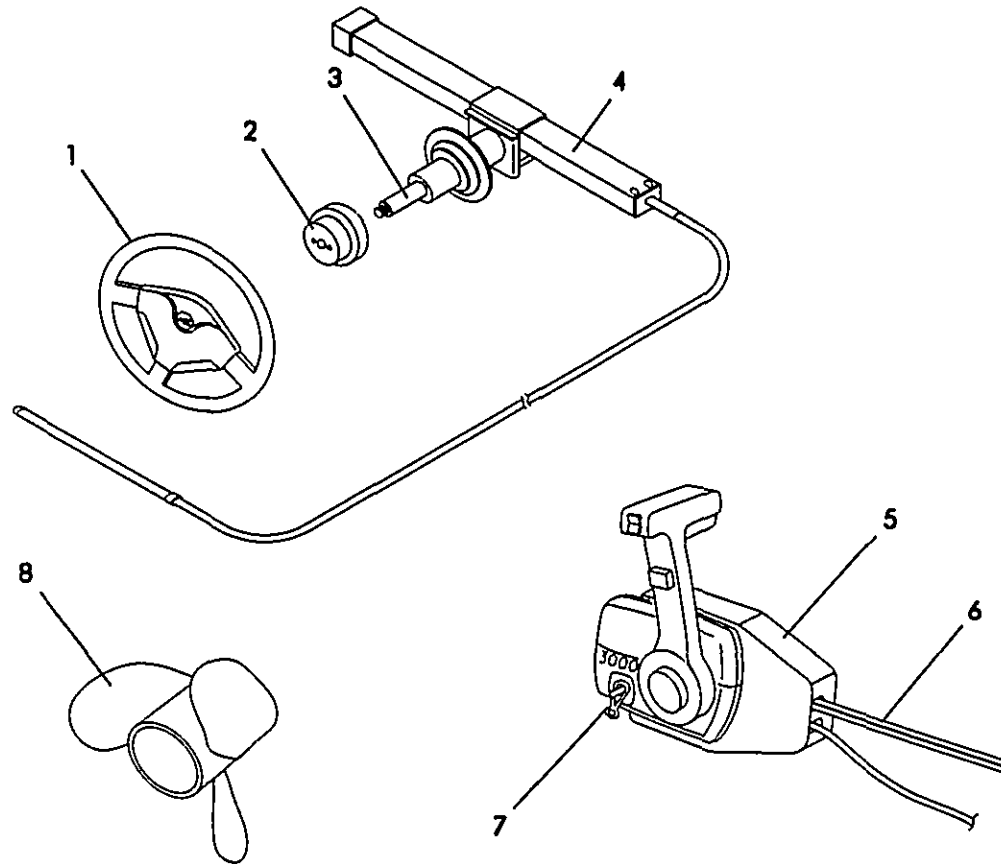

STEERING

STEERING

- 1 0976043 STEERING WHEEL SPBOAT HI POLISH W/BEIGE POLY
- 1006451 STEERING WHEEL SPBOAT HI POLISH W/STONE POLY
- 0917013 EMBLEM S/R EMBOSSED SCRIPT/WAVE WHEEL BUTTON
- 0946053 CAP STEERING WHEEL CTR FOR MRP #929943
- 2 0126987 STEERING MOUNT 90 DEG BEZEL ONLY
- 662528 STEERING PERFORMANCE XR-4 TILT HELM (SGL) OPT
- 3 0126961 STEERING HELM MECHANICAL ASSY
- 0662510 STEERING PERFORMANCE TILT MECHANISM OPT
- 4 0256560 STEERING RACK/CABLE ASSY15 0
- 5 0819920 CONTROL REMOTE TH/SHIFT CLASSIC 3000 W/CONN
- 6 1006295 CABLE CONTROL TELEFLEX 600A/MERC SERIES 12
- 1006311 CABLE CONTROL TELEFLEX 600A/MERC SERIES 13
- 7 0778928 LANYARD COILED STOP SWITCH
- 8 1048438 PROP 14"X 23 ALUM BLACK MAX