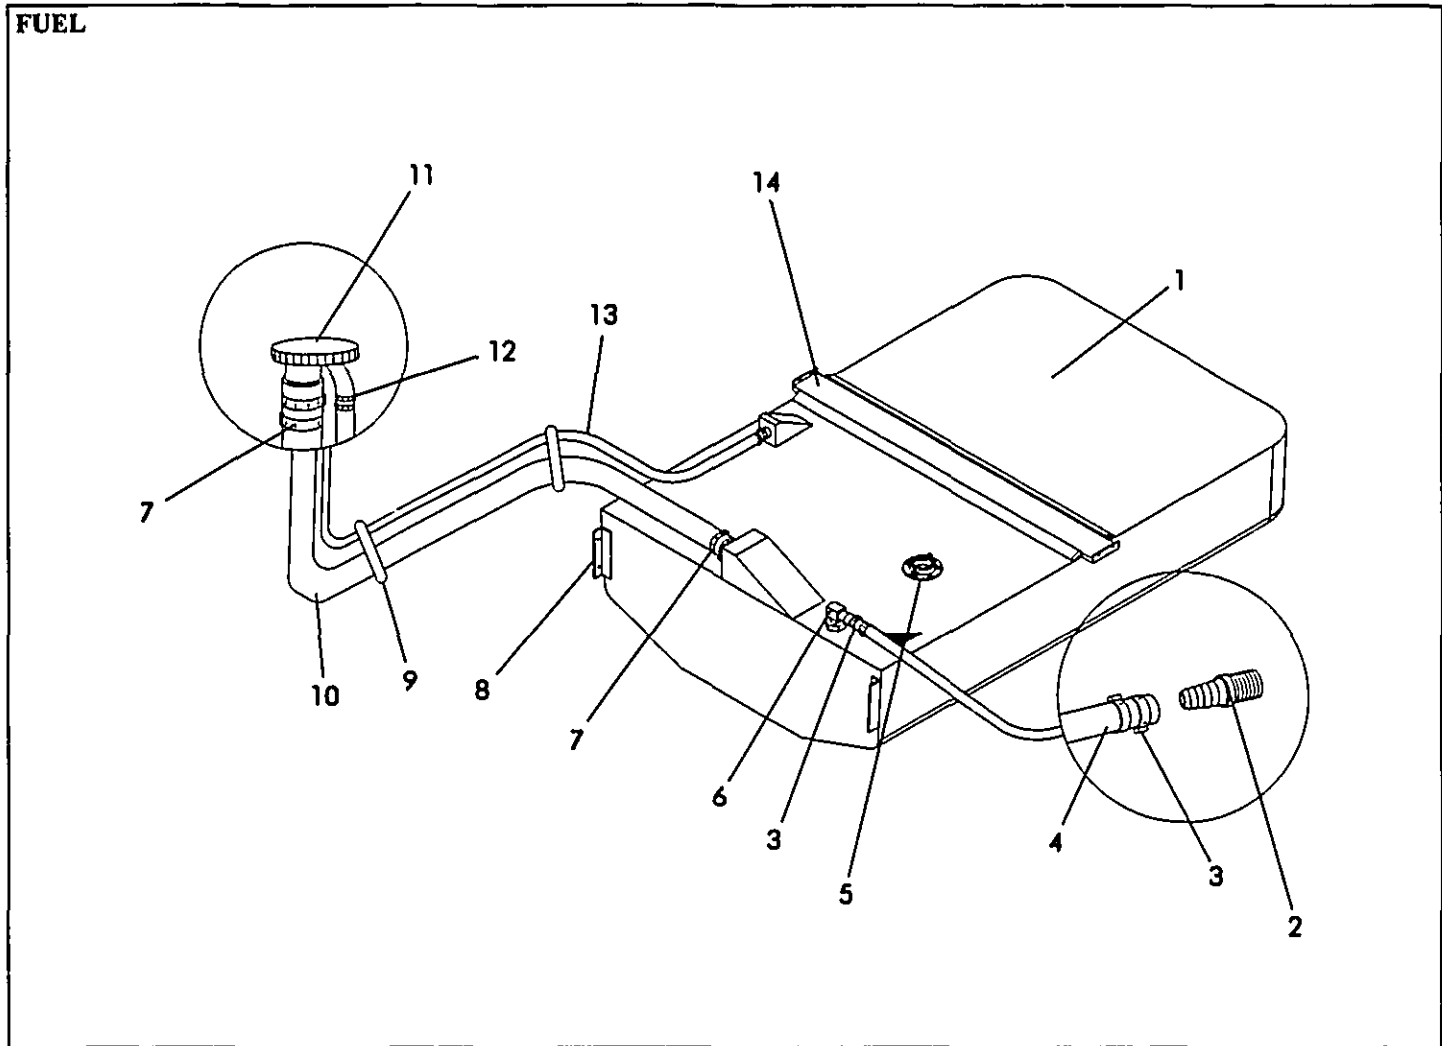

FUEL SYSTEM

- 1 0868166 TANK FUEL 190BR/CB-9733GAL
- 2 0147611 ADAPTER BRASS 1/4 MPT X 3/8 BARB
- 3 0123448 CLAMP HOSE #08M 1/2 1 SS MINI (PX)
- 0123398 CLAMP HOSE #06M 5/16 7/8 SS MINI (TL)
- 4 0684738 HOSE FUEL 3/8 TYPE A CLASS 1
- 5 0821884 SENDING UNIT FUEL UNIVERSAL
- 0942615 SENDER KIT HDWR FOR MRP #821884
- 6 0782672 TUBE PICK UP FUEL W/ANTI SIPHON UNIVERSAL
- 0258285 ELBOW BRASS 90DEG 1/4 MPT X 3/8 BARB
- 7 0256693 CLAMP HOSE #24 1 2 SS 505
- 8 0141747 ANGLE PVC 2"X 2 X 1/4"X 10 GREY
- 9 0123604 CLAMP LOOM VINYL DIP 2 5
- 10 0123745 HOSE FUEL 1 5 TYPE A CLASS 2
- 11 0868489 DECK PLATE CHROME W/VENT (PERKO)
- 0884791 DECK PLATE CHROME W/VENT (CAP ONLY)
- 12 0263954 CLAMP HOSE #10 1/2 1 1/8 SS 505 (PX)
- 0256677 CLAMP HOSE #12 1/2 1 25 SS 505 (TL)
- 13 0123778 HOSE FUEL 3/8 TYPE A CLASS 2
- 14 0965731 STRAP FUEL TANK 26 5/8 REV 1
- 0485318 TAPE FOAM CLSD-CELL NEOPRENE 3/8"TH X 2"W

NOT SHOWN

- 0983692 ACCESS PLATE POLYPROP W/O-RING 4 WHT
- 0123612 CLAMP LOOM VINYL DIP 11/16 (PX)
- 0123661 CLAMP LOOM VINYL DIP 1 (TL)
- 0852624 LABEL STAY CLEAR OF MOVING PARTS
- 0852533 LABEL FUEL RECOMMENDATION
- 0833129 PLATE NMMA 96-190BR
- 0125088 LABEL FUEL WARNING NMMA (GAS)