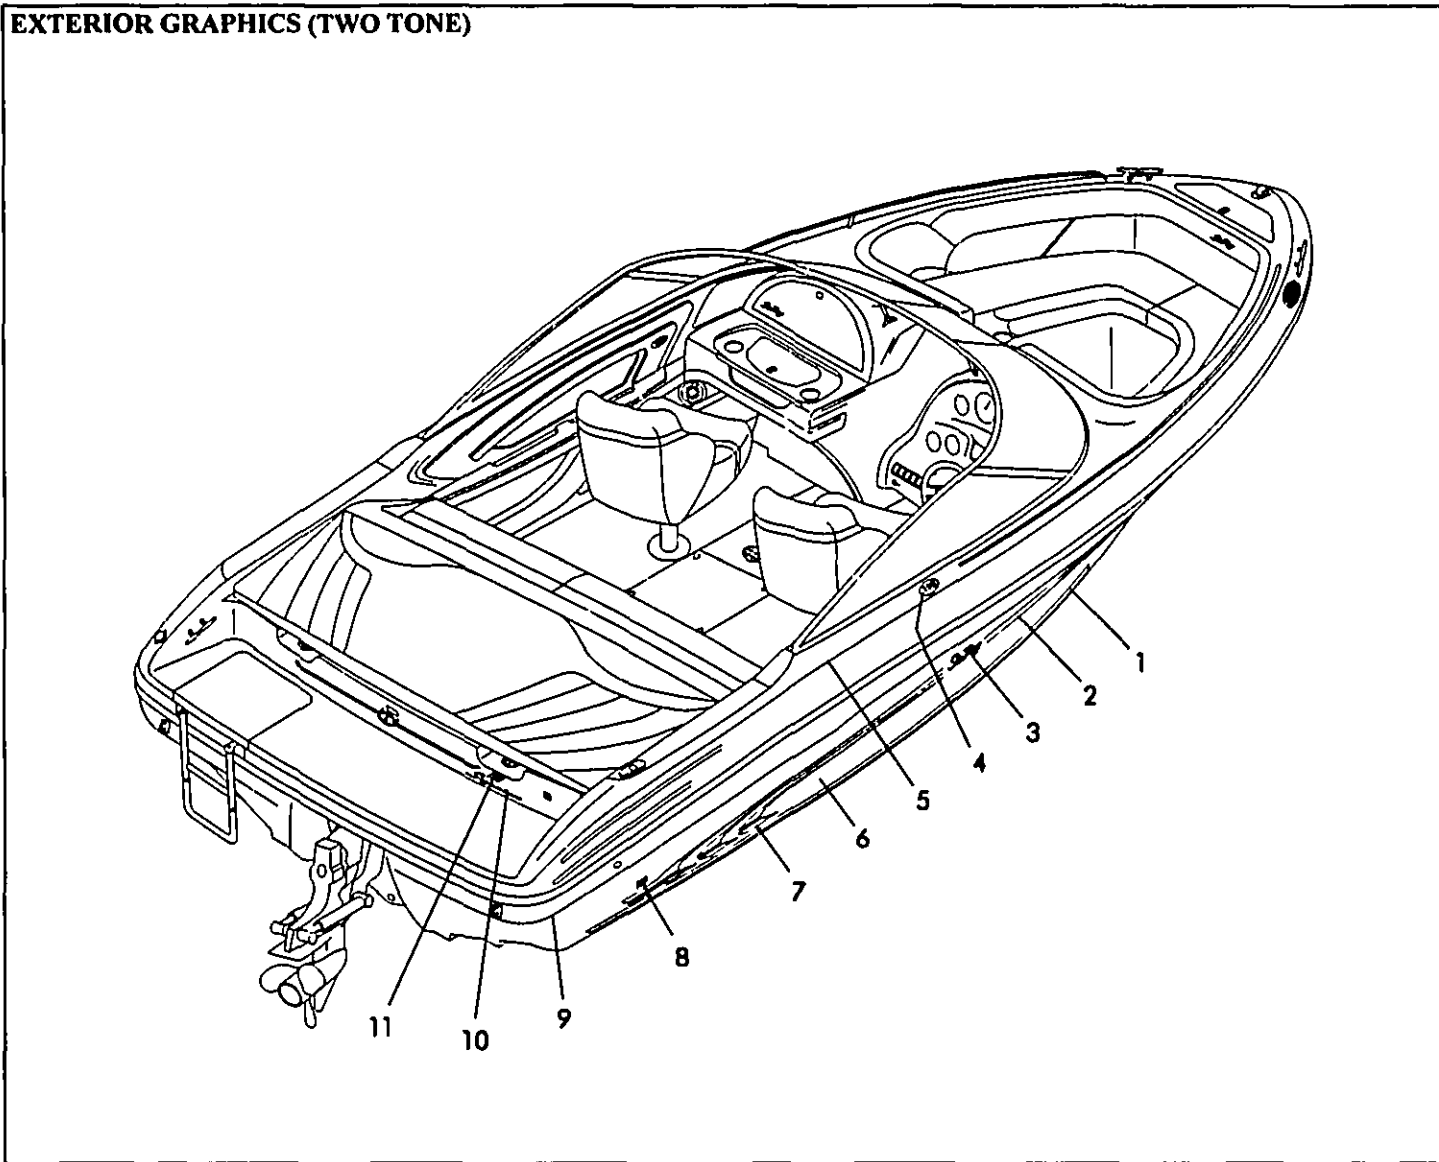

EXTERIOR GRAPHICS (TWO TONE)

EXTEPIOR GRAPHICS (TWO TONE)

1	0906065	TAPE M/S 2 W/1/4 VOID RUBYMET/LTCOPRMET	8	0875450	TAPE MODEL DESG 190 PROFILE WHITE
	0906073	TAPE M/S 2 W/1/4 VOID PASSPORT/LTCOPRMET	9	0727503	TAPE SOLID 1/4 RUBY MET CPM
	0906081	TAPE M/S 2 W/1/4 VOID PATGRN/LTCOPRMET		0875401	TAPE SOLID 1/4 PASSPORT BLUE CPM
2	0906008	TAPE M/S 1 5 W/1/2 VOID LT COPR MET REV1		0825653	TAPE SOLID 1/4 PATINA GREEN
3	0211607	EMBLEM SEA RAY™ SCRIPT CHROME 13	10	0835231	TAPE SCRIPT SIGNATURE LT COPR MET
4	0596486	EMBLEM OVAL 190 CHR	11	0833277	TAPE MODEL DESG 190 TRANSOM RUBY METALLIC
5	0717322	TAPE M/S 1/2 W/1/8 VOID RUBY METALLIC CPM		08/5872	TAPE MODEL DESG 190 TRANSOM PASSPORT BLUE
	0875237	TAPE M/S 1/2 W/1/8 VOID PASSPORT BLUE CPM		0833293	TAPE MODEL DESG 190 TRANSOM PATINA GREEN
	0834796	TAPE M/S 1/2 W/1/8 VOID PATINA GRN CPM			
6	0693291	GEL COAT WHITE ARCTIC FAST CURE			
	0716001	GEL COAT RUBY RED (ARMORCOTE)			
	0889873	GEL COAT PASSPORT BLUE (ARMORCOTE)			
	0830893	GEL COAT TEAL ESSENCE ARMORCOTE			
7	0905828	TAPE HULL APPLIQ 2-CLR CPR/RUBYRED STBD REV1			
	0905844	TAPE HULL APPLIQ 2-CLR CPR/PASSFRNT STBD REV1			
	0905869	TAPE HULL APPLIQ 2 CLR CPR/PATGRN STBD REV1			
	0905794	TAPE HULL APPLIQ 2 CLR CPR/RUBYRED PORT REV1			
	0905836	TAPE HULL APPLIQ 2 CLR CPR/PASSPRT PORT REV1			
	0905851	TAPE HULL APPLIQ 2 CLR CPR/PATGRN PORT REV1