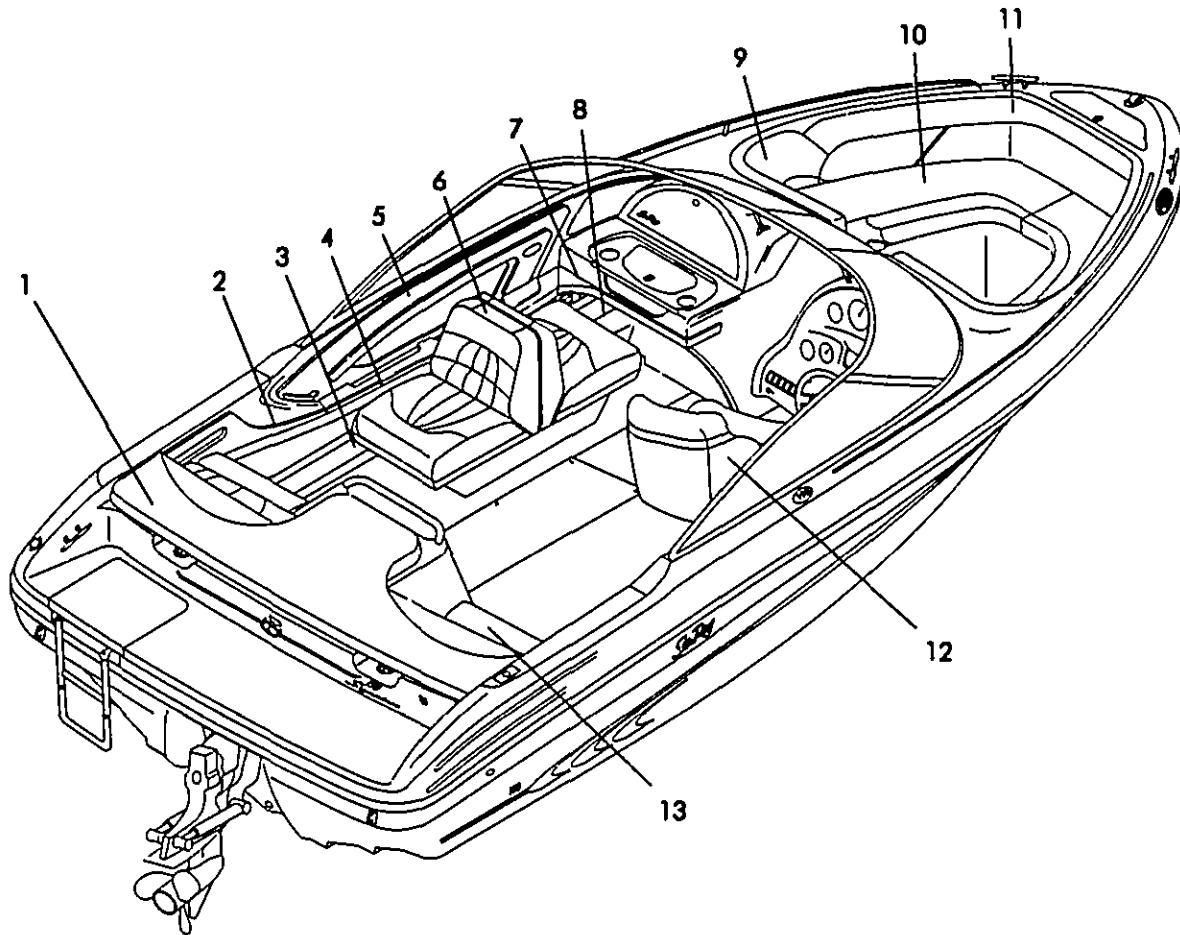

**COCKPIT UPHOLSTERY
W/PT BACK TO BACK/ STBD BUCKET/ MOTOR BOX/JUMP SEATS**