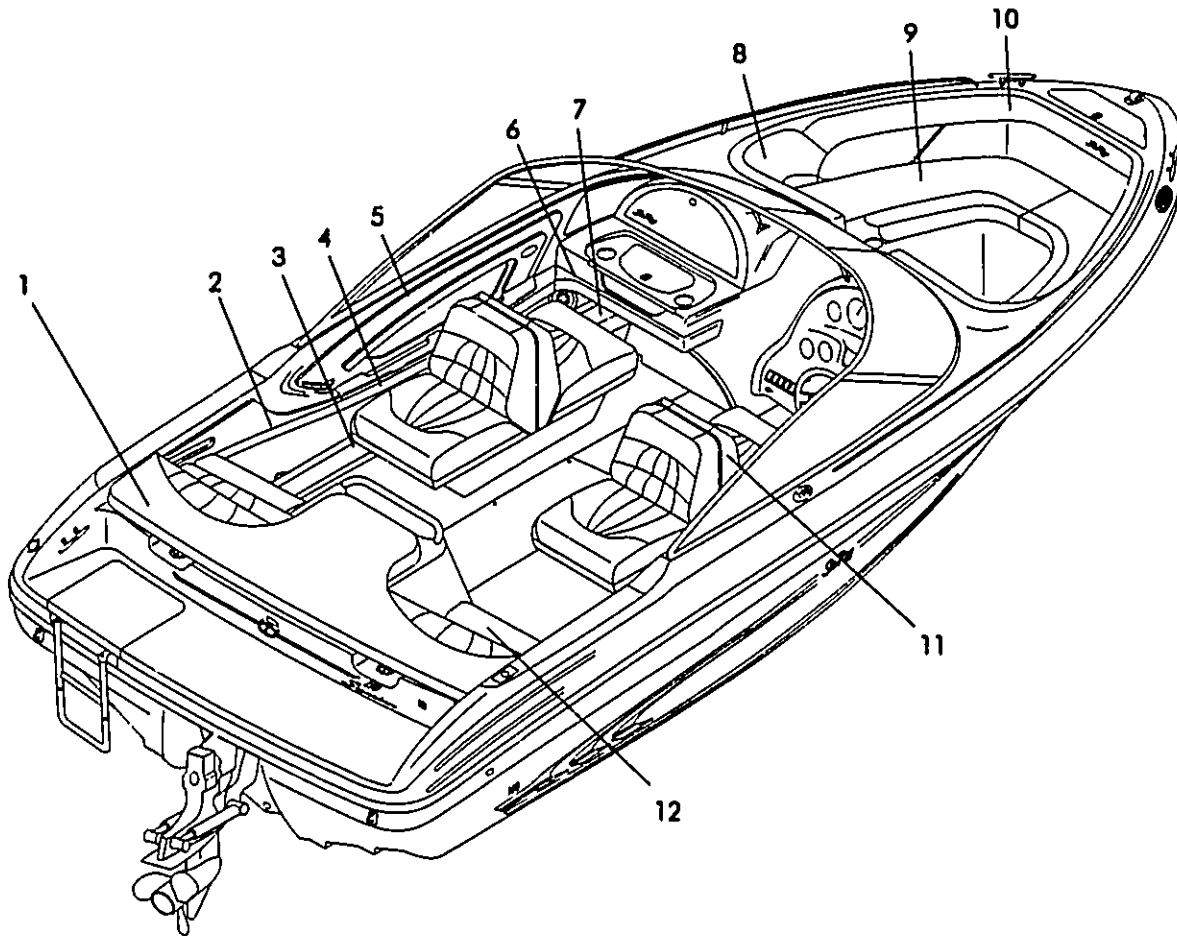

COCKPIT SEATING/W BACK TO BACK AND MOTORBOX JUMPSEATS (OPTIONAL)