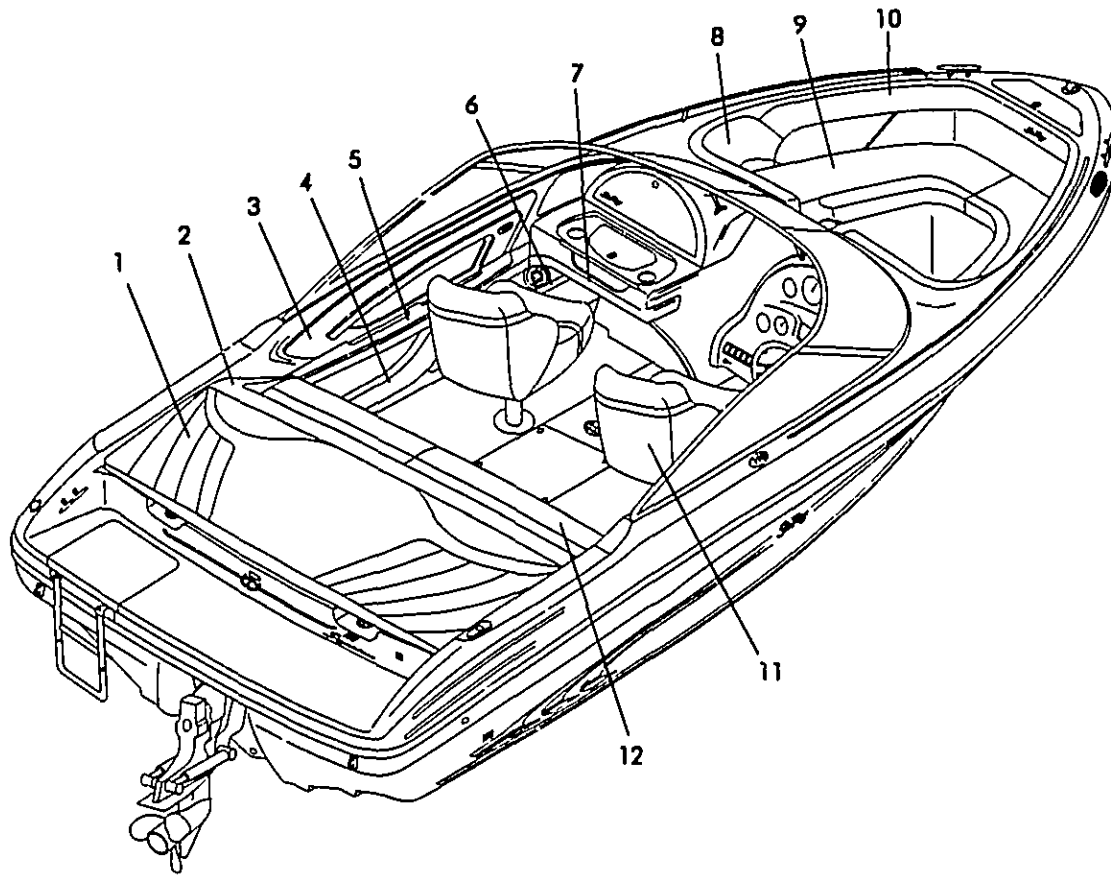

COCKPIT UPPHOLSTERY (STANDARD SEATING)