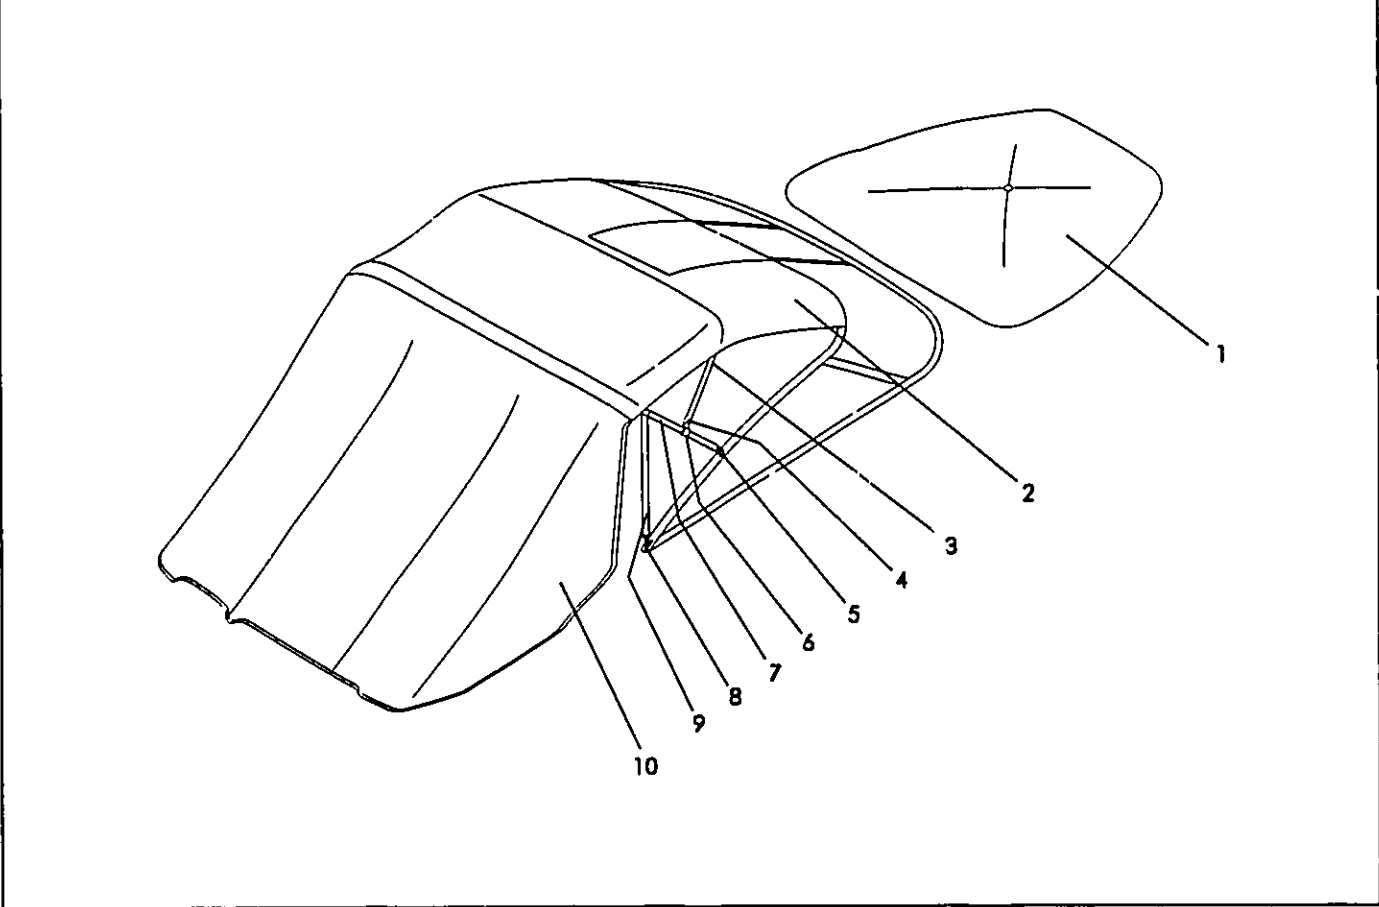

CANVAS CONVERTIBLE TO®

CANVAS CONVERTIBLE TOP

- 1 0877845 CANVAS 190BR 97 TONNEAU CVR LINEN
- 0925321 CANVAS 190BR 98 TONNEAU CVR SAPHR
- 0877852 CANVAS 190BR 97 TONNEAU CVR RED
- 0877878 CANVAS 190BR 97 TONNEAU CVR GRN
- 2 0877894 CANVAS 190/210/230-97 CONV TOP GRN
- 0871566 CANVAS 190/210/230-97 CONV TOP LINEN
- 0868323 CANVAS 190/210/230-97 CONV TOP RED
- 0923318 CANVAS 19/21/23BR/23OV 98 CONV TOP SAPHR
- 0877951 CANVAS 190/210/230 97 CONV TOP BOOT GRN
- 0871574 CANVAS 190/210/230-97 CONV TOP BOOT LINEN
- 0871491 CANVAS 190/210/230-97 CONV TOP BOOT RED
- 0923334 CANVAS 19/21/23BR/23OV 98 CONV TOP BOOT SPHR
- 0878215 CANVAS 190/210/230-97 CONV TOP FAB GRN
- 0878181 CANVAS 190/210/230-97 CONV TOP FAB LINEN
- 0878165 CANVAS 190/210/230-97 CONV TOP FAB RED
- 0923326 CANVAS 19/21/23BR/23OV 98 CONV TOP FAB SAPHR
- 3 0878397 CANVAS 190BR 97 CONV TOP BOW2 N/HDWR
- 4 0595488 CAP INSIDE EYE END 7/8 GREY NYLON
- 5 0679787 H'NGE NYLON SADDLE MOUNT WINDSHIELD
- 6 0595462 SLIDE JAW SLIDE NYLON 7/8 GREY (CONV TOP)
- 7 0878363 CANVAS 190BR 97 CONV TOP MAIN BOW N/HDWR
- 0878371 CANVAS 190BR 97 CONV TOP BOWS W/HDWR
- 8 0148031 EYE STRAP EYE TIE DOWN
- 9 0878389 CANVAS 190BR 97 CONV TOP REAR STRAP BLK
- 10 0877936 CANVAS 190BR/CB-97 AFT CURT GRN
- 0877902 CANVAS 190BR/CB-97 AFT CURT LINEN
- 0877910 CANVAS 190BR/CB-97 AFT CURT RED
- 0923375 CANVAS 190BR 98 AFT CURT SAPHR

NOT SHOWN

- 0878355 CANVAS 190BR 9" CONV TOP HDWR MNT PKG
- 0720193 LANYARD 2 7/8 COATED(ALL GREATLAKES T/BOWS)
- 0314112 SUPPORT ADJUSTABLE POLE CANVAS
- 0154369 SNAP STUD W/#8 X 3/8 PH SS
- 0940023 SNAP SOCKET NO 9521
- 0940015 SNAP BUTTON SNAP FRONT BLK
- 0877993 CANVAS 190BR/CB-97 SIDE CURT SET GRN
- 0877969 CANVAS 190BR/CB-97 SIDE CURT SET LINEN
- 0877985 CANVAS 190BR/CB-97 SIDE CURT SET RED
- 0923342 CANVAS 190BR 98 SIDE CURT SET SAPHR
- 0878256 CANVAS 190BR/CB-97 SIDE CURT PORT GRN
- 0878249 CANVAS 190BR/CB-97 SIDE CURT PORT LINEN
- 0878223 CANVAS 190BR/CB-97 SIDE CURT PORT RED
- 0923359 CANVAS 190BR 98 SIDE CURT PORT SAPHR
- 0878298 CANVAS 190BR/CB-97 SIDE CURT STED GRN
- 0878280 CANVAS 190BR/CB-97 SIDE CURT STBD RED
- 0923367 CANVAS 190BR 98 SIDE CURT STBD SAPHR
- 0878009 CANVAS 190BR 97 CPC LINEN
- 0878017 CANVAS 190BR 97 CPC RED
- 1057595 CANVAS 190BR 98 CPC SAPHR
- 0878033 CANVAS 190BR 97 CPC GRN
- 0148411 POLE COCKPIT COVER SUPPORT ADJ
- 0788554 CANVAS SPBOAT STRG BAG 7X50 SML GREY 95