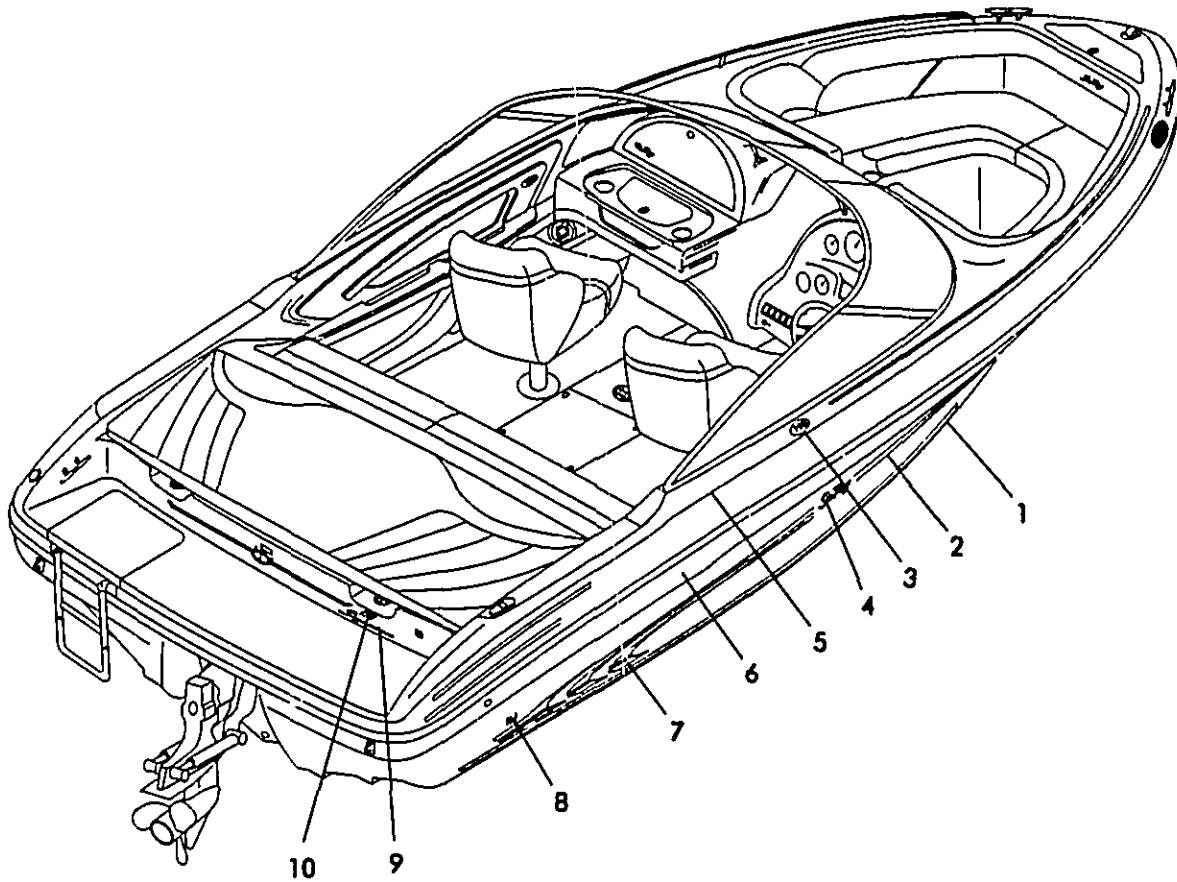

EXTERIOR GRAPHICS

EXTERIOR GRAPHICS (NO TWO TONE)

1	0906107	TAPE M/S 2 W/1/4 VOID BLK/GOLD MET	7	0905885	TAPE HULL APP 190BR/CB GLDMET/BLK STBD REV1
	0906065	TAPE M/S 2 W/1/4 VOID RUBYMET/LTCOPRMET		0905901	TAPE HULL APPLIQ 2-CLR RUBYRED/CPR STBD REV1
	0906073	TAPE M/S 2 W/1/4 VOID PASSPORT/LTCOPRMET		0905927	TAPE HULL APPLIQ 2-CLR PASSPRT/CPR STBD REV1
	0906081	TAPE M/S 2 W/1/4 VOID PATGRN/LTCOPRMET		0905943	TAPE HULL APPLIQ 2-CLR PATGRN/CPR STBD REV1
2	0906016	TAPE M/S 1 5 W/1/2 VOID GOLD MET REV1		0905877	TAPE HULL APP 190BR/CB GLDMET/BLK PORT REV1
	0906024	TAPE M/S 1 5 W/1/2 VOID RUBY RED REV1		0905893	TAPE HULL APPLIQ 2-CLR RUBYRED/CPR PORT REV1
	0906032	TAPE M/S 1 5 W/1/2 VOID PASSPORT BLUE REV1		0905919	TAPE HULL APPLIQ 2 CLR PASSPRT/CPR PORT REV1
	0906040	TAPE M/S 1 5 W/1/2 VOID PATINA GRN REV1		0905935	TAPE HULL APPLIQ 2-CLR PATGRN/CPR PORT REV1
3	0866343	EMBLEM OVAL 190 GOLD	8	0866335	TAPE MODEL DESG 190 PROFILE GOLD METALLIC
	0596486	EMBLEM OVAL 190 CHR		0834929	TAPE MODEL DESG 190 PROFILE RUBY METALLIC
4	0735597	EMBLEM SEA RAY™ SCRIPT GOLD 13		0875583	TAPE MODEL DESG 190 PROFILE PASSPORT BLUE
	0211607	EMBLEM SEA RAY™ SCRIPT CHROME 13		0834945	TAPE MODEL DESG 190 PROFILE PATINA GREEN
5	0743328	TAPE M/S 1/2 W/1/8 VOID GOLD MET CPM	9	0733527	TAPE SCRIPT SIGNATURE 1 7/8"X 13 75 GLDMET
	0717322	TAPE M/S 1/2 W/1/8 VOID RUBY METALLIC CPM		0835231	TAPE SCRIPT SIGNATURE LT COPR MET
	0875237	TAPE M/S 1/2 W/1/8 VOID PASSPORT BLUE CPM	10	0866327	TAPE MODEL DESG 190 TRANSOM GOLD METALLIC
	0834796	TAPE M/S 1/2 W/1/8 VOID PATINA GRN CPM		0833277	TAPE MODEL DESG 190 TRANSOM RUBY METALLIC
6	0693291	GEL COAT WHITE ARCTIC FAST CURE		0875872	TAPE MODEL DESG 190 TRANSOM PASSPORT BLUE
				0833293	TAPE MODEL DESG 190 TRANSOM PATINA GREEN