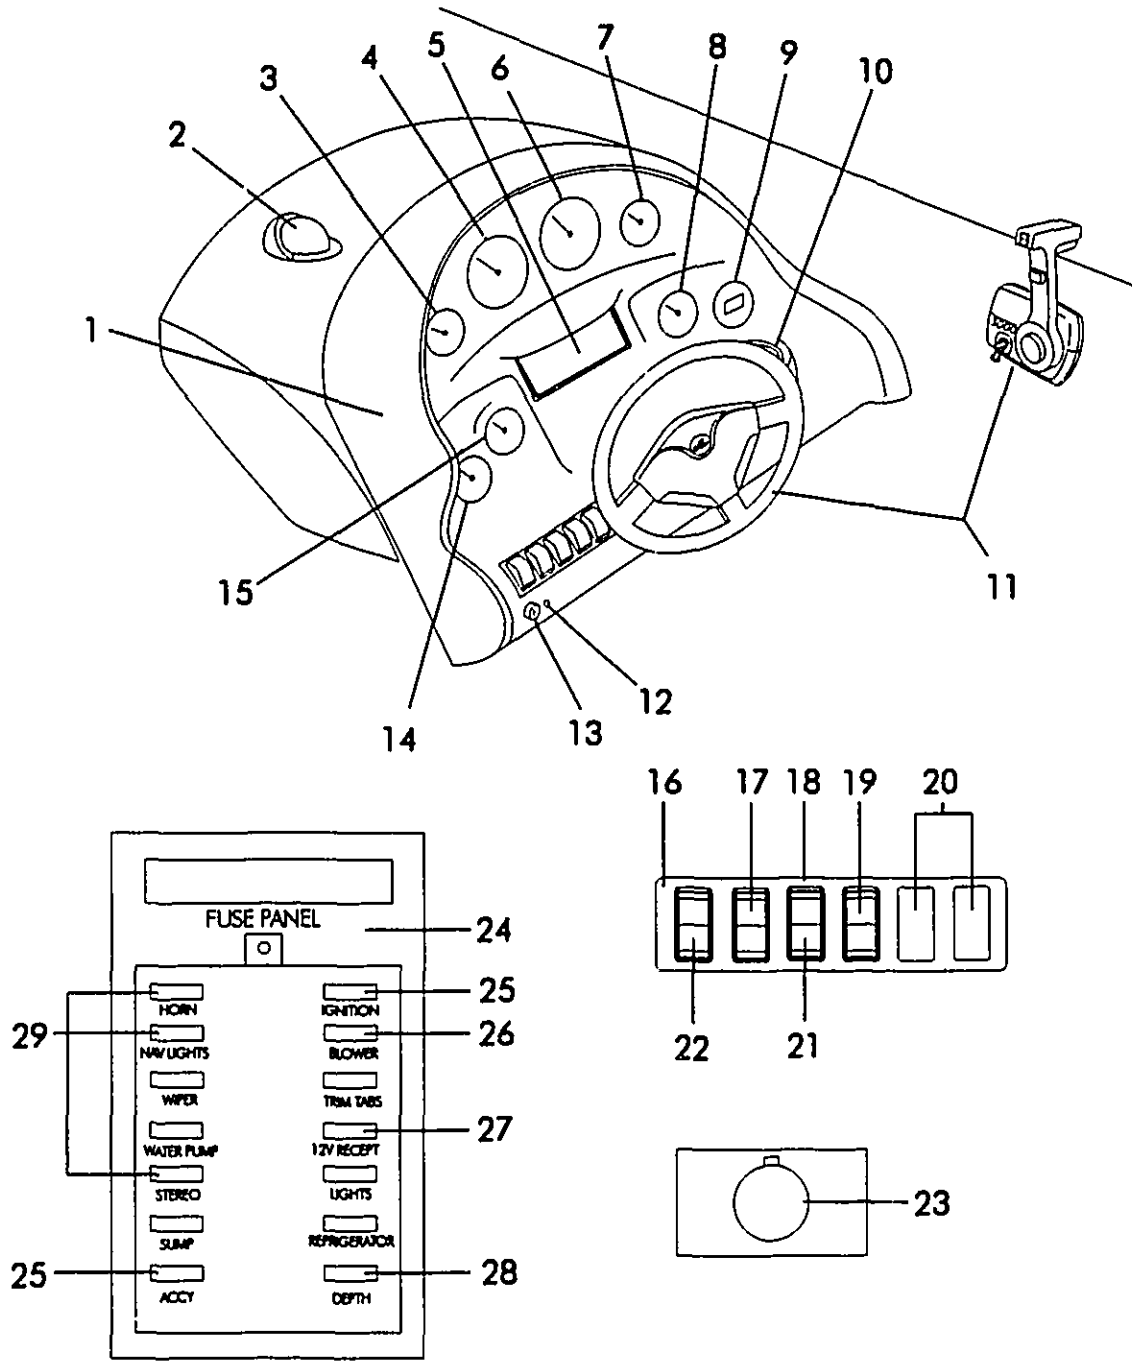

DASH (ELECTRICAL)