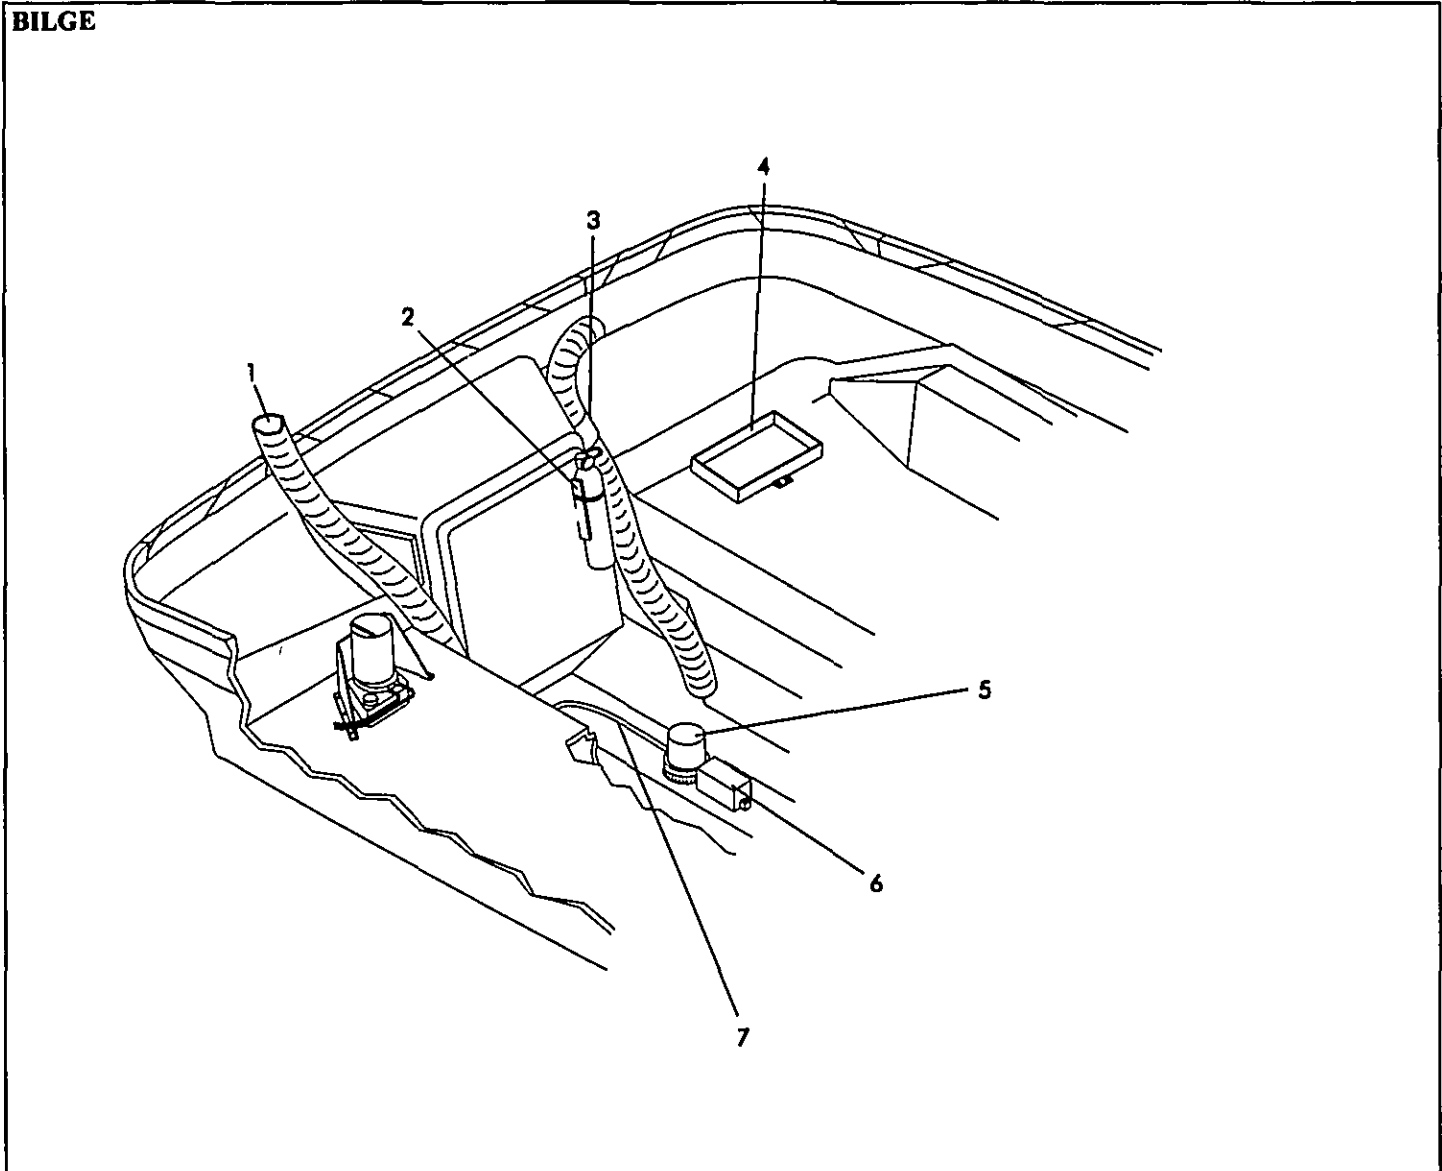

BILGE

BILGE

1	0124016	HOSE VENT/BLOWER 4 EX HVY DTY	7	0123901	HOSE CORR BILGE 1 1/8 BLK
2	0196345	HALON SYS AUTOMATIC75CF(1301 HALON)		0256685	CLAMP HOSE #163/4 1 5 SS 505
3	0783613	BLOWER BILGE 4 TURBO 4000 W/CONN		0124578	THRU HULL PLAS 1 1/8 WHT
4	0130419	HOLDER BATTERY GR 24 BLACK NYLON W/SS		0736652	THRU HULL PLAS 1 1/8 RED
	0650499	BOOT BATTERY CABLE 4/0 RED (X LARGE) (PX)		0889022	THRU HULL PLAS 1 1/8 BLUE 97
	065C507	BOOT BATTERY CABLE 4/0 BLK (X LARGE) (PX)		0835702	THRU HULL PLAS 1 1/8 TEAL ESSENCE
	0130849	BOOT BATTERY CABLE RED (TL)		0124016	HOSE VENT/BLOWER 4 EX HVY DTY
	0130856	BOOT BATTERY CABLE BLK (TL)		0124263	HOSE CONDUIT/SPLIT 3/8 BLK (PX)
	0773838	CABLE BATT BLK 42 #2GA LUG 3/8 RING (PX)		0124305	HOSE CONDUIT/SPLIT 1 BLK (TL)
	0810960	CABLE BATT RED 96 #2GA LUG 3/8 RING (PX)		0441519	PIPE PVC SCH 125 BOE PIPE 3/4 (PX)
	0867655	CABLE BATT KIT 190/210BR/CB-97 STD (TL)		0130351	PIPE PVC SCH 20 BOE PIPE 3/4 X 20 (TL)
	0867663	CABLE BATT KIT 190/210BR/CB-97 W/BATT SW OPT		0872416	FOAM P/C 190BR/CB BKT CONV SET 97
	0723650	SWITCH BATTERY ON/OFF MASTER W/LOCK OPT			
	0778258	KEY BATTERY SWITCH ONLY (FOR #723650) OPT			
5	0804773	PUMP BILGE 900 12VDC W/CONN			
6	0815431	SWITCH FLOAT SUREBAIL W/CONN