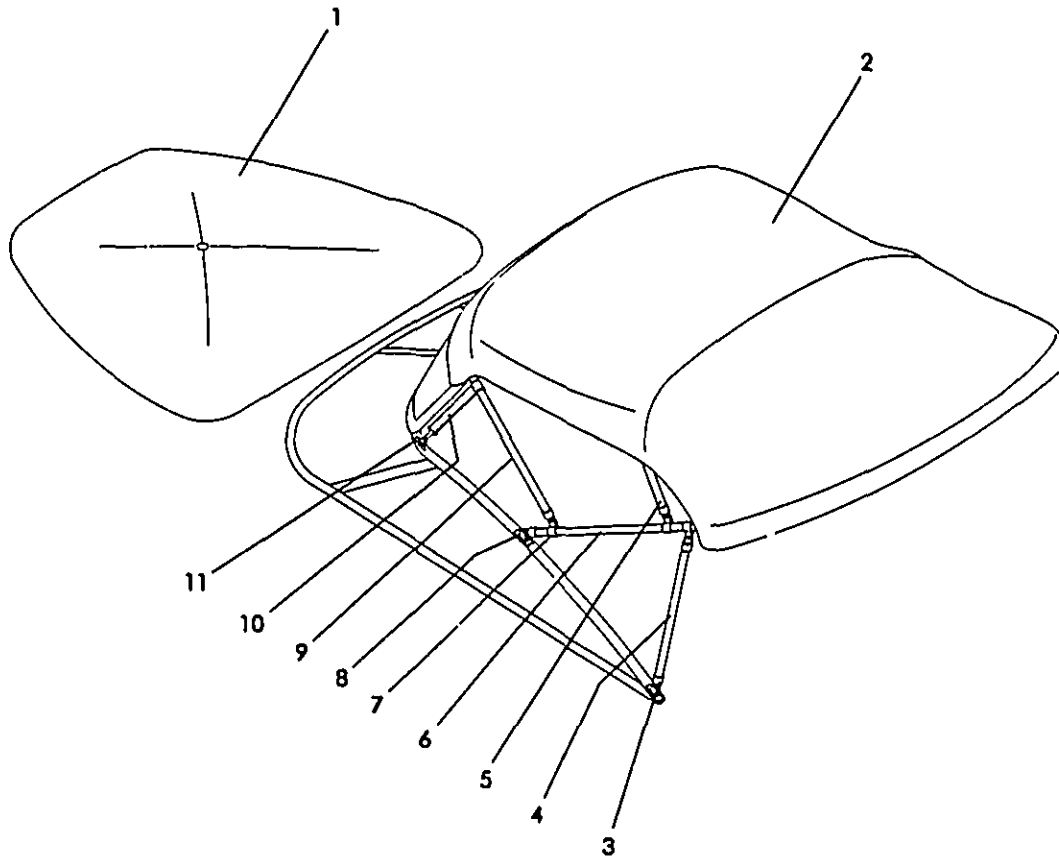

CANVAS BIM TOP (WITH BUCKFT SEATING/SUNPAD)

CANVAS BIM TOP (WITH BUCKET SEATING/SUNPAD)

- 1 0877845 CANVAS 190BR 97 TONNEAU CVR LINEN
- 0925321 CANVAS 190BR 98 TONNEAU CVR SAPHR
- 0877852 CANVAS 190BR 97 TONNEAU CVR RED
- 0877878 CANVAS 190BR 97 TONNEAU CVR GRN
- 0314112 SUPPORT ADJUSTABLE POLE CANVAS
- 2 0973610 CANVAS 19/21/23BR/23OV 98 BIM TOP ADJ LINEN
- 0973594 CANVAS 19/21/23BR/23OV 98 BIM TOP ADJ RED
- 0925362 CANVAS 19/21/23BR/23OV 98 BIM TOP ADJ SAPHR
- 0973628 CANVAS 19/21/23BR/23OV 98 BIM TOP ADJ GRN
- 0950873 CANVAS 190/210/230-97 BIM TOP FAB LINEN
- 0950881 CANVAS 190/210/230-97 BIM TOP FAB RED
- 0923300 CANVAS 190/210/230 98 BIM TOP FAB SAPHR
- 0950899 CANVAS 190/210/230-97 BIM TOP FAB GRN
- 0889097 CANVAS 190BR/CB 97 BIM TOP BOWS W/HDWR ADJ
- 0950956 CANVAS 190/210/230-97 BIM TOP HDWR MNT PKG
- 1057587 CANVAS 19/21/23BR/23OV 98 BIM TOP BOOT SAPHR
- 1080753 CANVAS 19/21/23BR/23OV 98 BIM TOP BOOT GRN
- 1080761 CANVAS 19/21/23BR/23OV 98 BIM TOP BOOT LINEN
- 1080746 CANVAS 19/21/23BR/23OV 98 BIM TOP BOOT RED
- 3 0595488 CAP INSIDE EYE END 7/8 GREY NYLON
- 0221085 CAP SS EYE END CAP 7/8
- 4 0889121 CANVAS 190BR/CB 97 BIM TOP REAR STANCH ADJ
- 5 0889105 CANVAS 190BR/CB-97 BIM TOP MAIN BOW ONLY ADJ
- 6 0950949 CANVAS 190/210/230-97 BIM TOP BOW3 N/HDWR
- 7 0595462 SLIDE JAW SLIDE NYLON 7/8 GREY (CONV TOP)
- 8 0174953 HINGE DECK HINGE CONCAVE 1 SS (CONV TOP)

- 9 0889113 CANVAS 190BR/CB-97 BIM TOP BOW2 N/HDWR ADJ
- 10 0950964 CANVAS 190/210/230-97 BIM TOP FWD STRAP BLK
- 11 0148031 EYE STRAP EYE TIE DOWN

NOT SHOWN

- 1057603 CANVAS 190BR 98 BIM CPC SAPHR
- 0938175 CANVAS 190BR 97 BIM CPC GRN
- 0938183 CANVAS 190BR 97 BIM CPC LINEN
- 0938159 CANVAS 190BR 97 BIM CPC RED
- 0950980 CANVAS 190/210/230-97 BIM TOP STRAP BLK
- 0788554 CANVAS SPBOAT STRG BAG 7X50 SML GREY 95
- 0889212 CANVAS 190BR/CB-97 BIM TOP BOW EXTEN ADJ
- 0940015 SNAP BUTTON SNAP FRONT BLK
- 0940023 SNAP SOCKET NO 9521
- 0314112 SUPPORT ADJUSTABLE POLE CANVAS