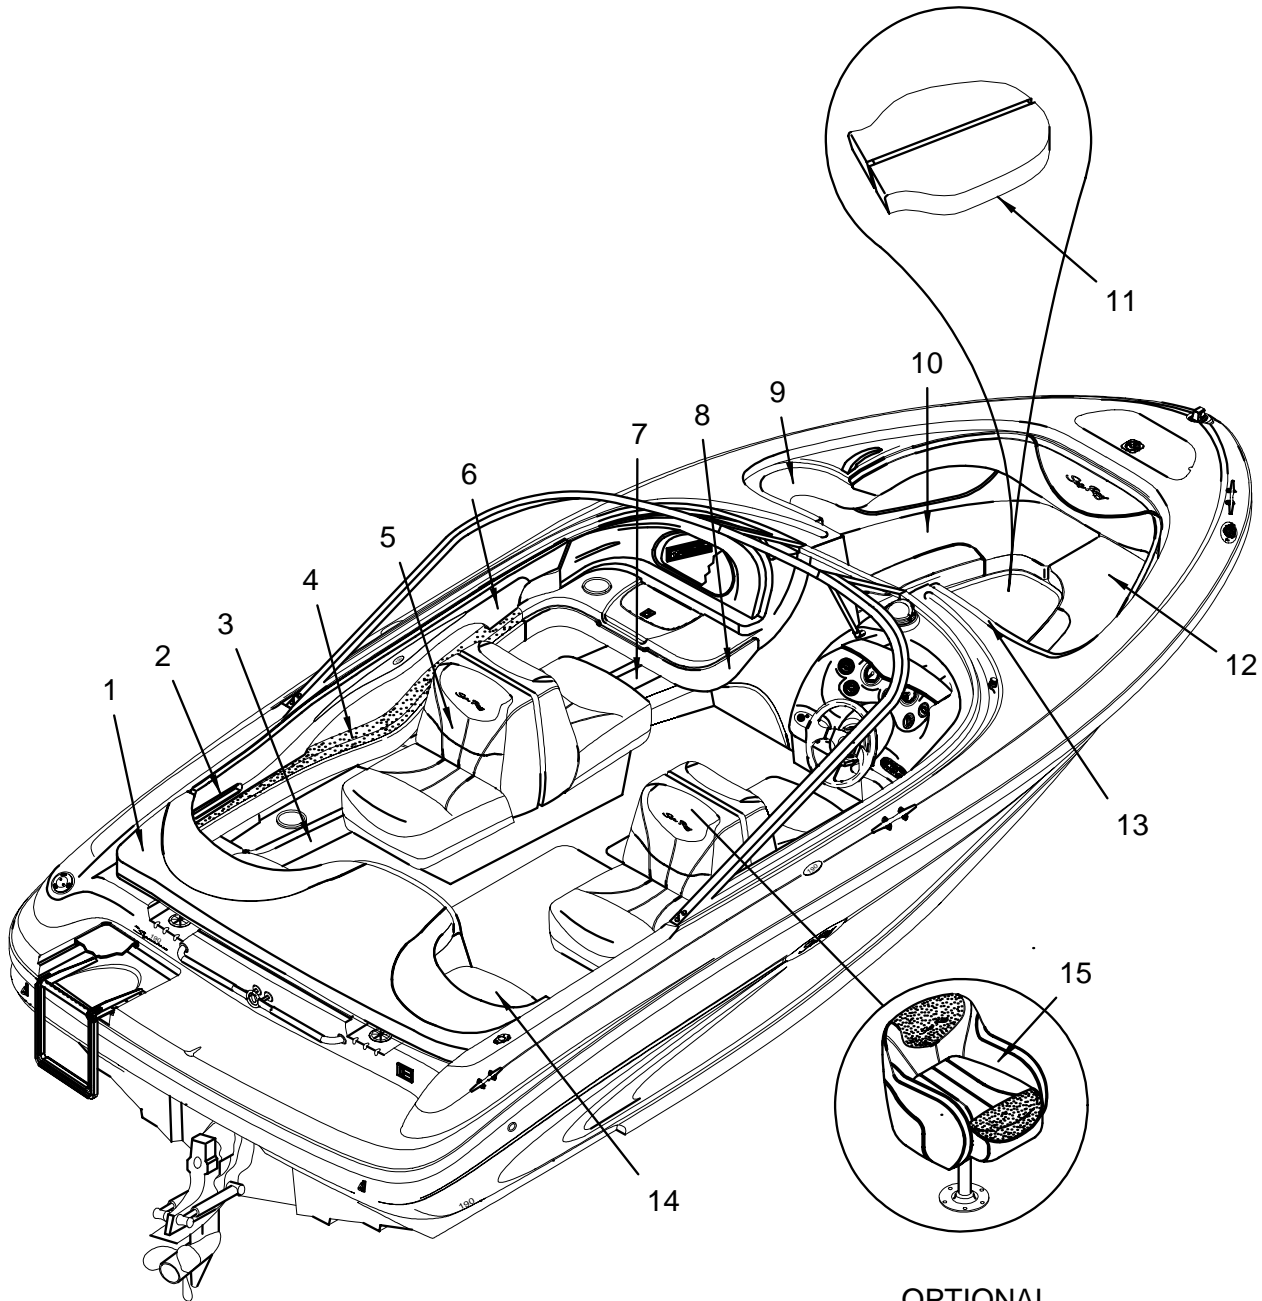

OPTIONAL COCKPIT UPHOLSTERY (PORT VIEW)

OPTIONAL
BUCKET
SEAT