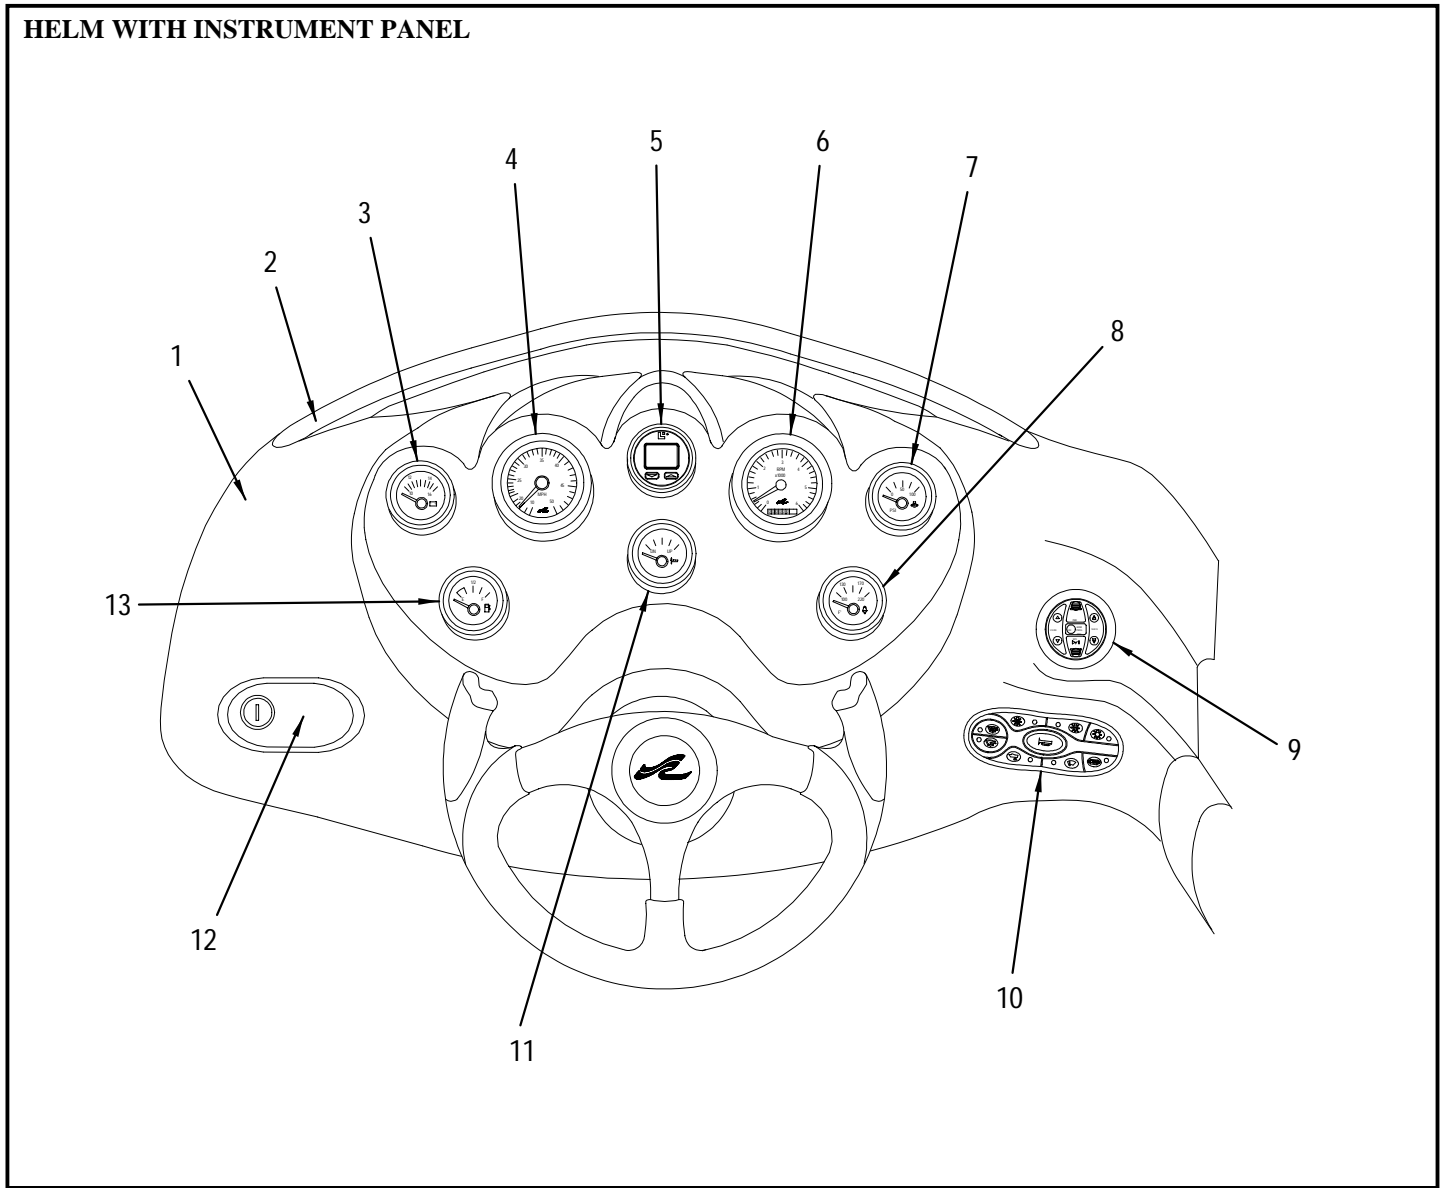

HELM WITH INSTRUMENT PANEL

NOT SHOWN (continued)

- 1 1291558 DASH ASSY, 190/210BR-00 SW/INST KHAKI A/F
- 1209691 DASH ASSY, BLANK:190/210BR-99 SW/INST KHAKI
- 1209717 DASH ASSY, BLANK:190/210BR-99 SW/INST TITAN
- 1291574 DASH ASSY, 190/210BR-00 SW/INST TITAN A/F
- 2 1354448 190BR/210OB 00, DASH, VISOR KHAKI HIN#
- 1354430 190BR/210OB 00, DASH, VISOR TITAN HIN#
- 3 1291277 GAUGE, VOLTMETER 10-16 MLSS A/F
- 4 1291434 GAUGE, SPEEDO 50 MPH 3" MLSS A/F
- 757906 CLAMP, HOSE SPRING 1/4" OD SELF TIGHTENING SS
- 5 742296 DEPTH FINDER, LOWRANCE 3500 GREY W/O BEZEL
- 987693 DEPTH FINDER, BEZEL GRY W/CHR OVERLAY
- 6 1291418 GAUGE, TACH/LCDHOUR 3"6K GAS 12V MLSS A/F
- 7 1291327 GAUGE, OIL PRESS 0-80 2" 12V MLSS A/F
- 8 1291509 GAUGE, WATER TEMP 220 DEG 12V MLSS A/F
- 9 875484 ANTENNA LEAD, STEREO SOFT WIRE 30"
- 10 1123785 MODULE, ELEC INTERFACE 190BR/210/260BR-99
- 1142314 MODULE, ELEC KEYPAD W/BCKLT 260DA-99
- 11 1291533 GAUGE, TRIM TELE (MERC) MLSS A/F
- 12 1204619 PANEL, 260DA-99 IGN SW
- 13 1291285 GAUGE, FUEL 2" SGL STA 12V MLSS A/F

- 1287283 RECEPTACLE, FEMALE 12V LONG THRD BLK (TELLICO LAKE)
- 324756 LABEL, RECEPTACLE 12V-15A MAX (LEXAN)
- 833749 FUSE BOX, SPARE W/6 ATC BLADE STYLE

NOT SHOWN

- 1117290 HARNESS, 190BR-99 WIRING
- 1210558 TAPE, SOLID 1/4" PEARL GEL
- 1259969 RECEPTACLE, FEMALE 12V (PHOENIX)