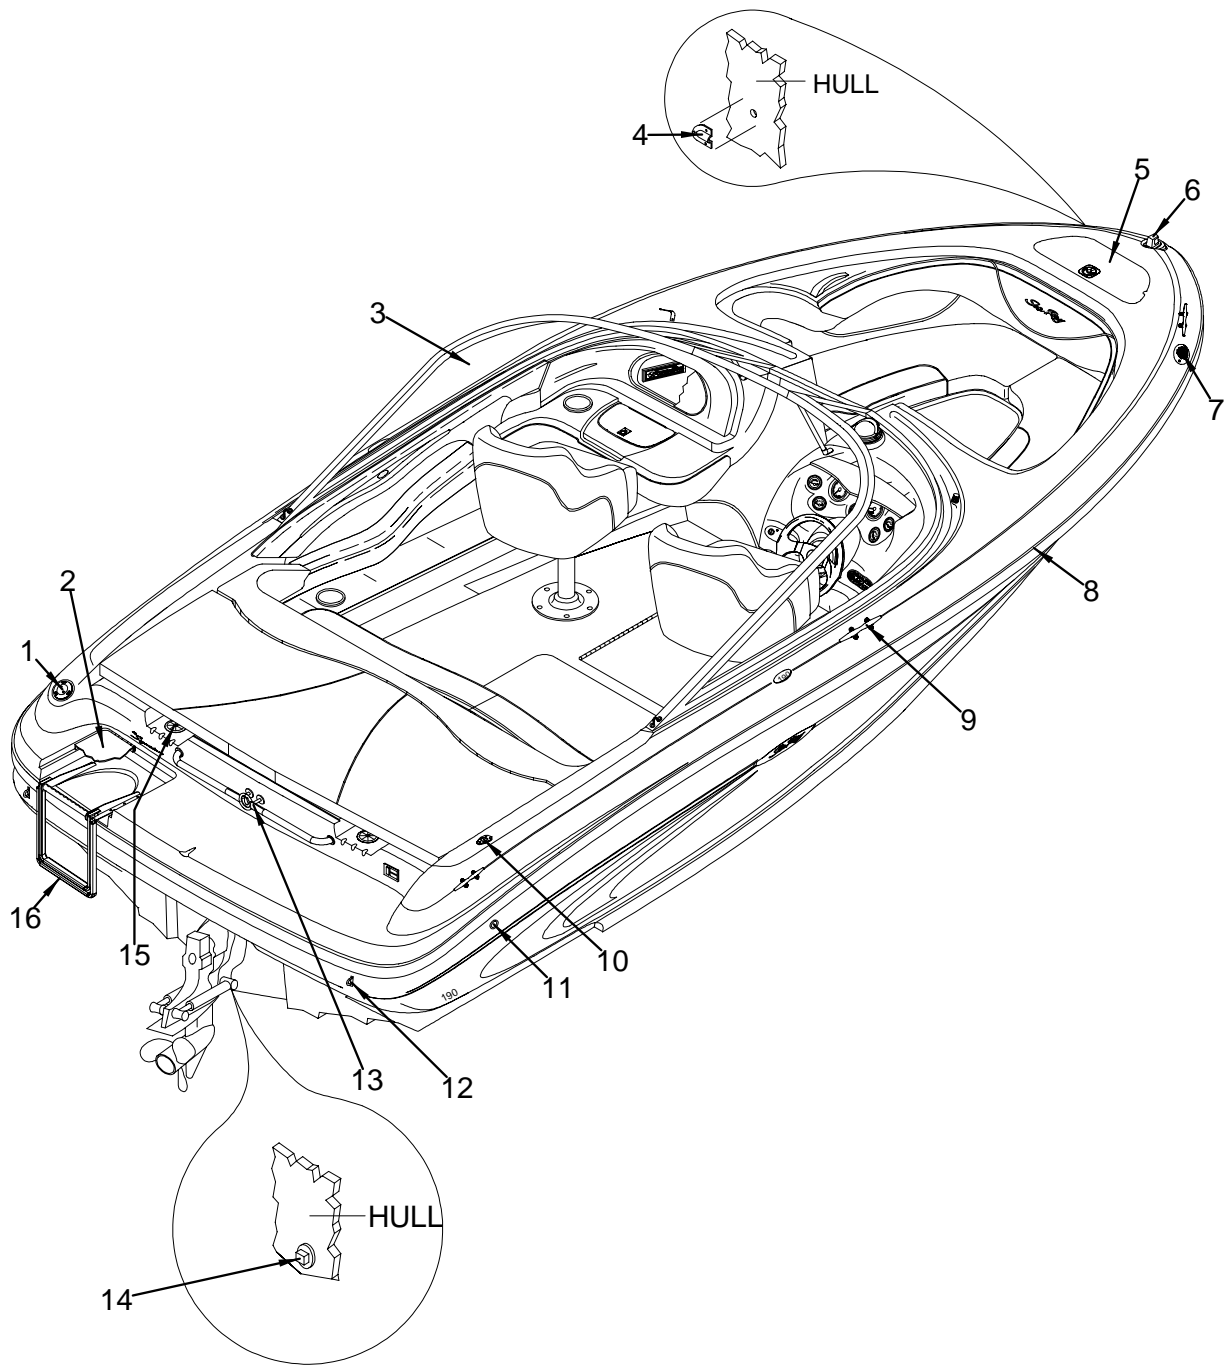

2000 190 BOW RIDER

TABLE OF CONTENTS

<u>STANDARD & OPTIONAL LAYOUTS</u>	<u>PAGE</u>
EXTERIOR.....	1, 2
EXTERIOR GRAPHICS (TWO-TONE).....	3
EXTERIOR GRAPHICS (NO TWO TONE).....	4, 5
COCKPIT.....	6, 7
HELM WITH INSTRUMENT PANEL.....	8
STANDARD COCKPIT UPHOLSTERY (PORT VIEW).....	9, 10
STANDARD COCKPIT UPHOLSTERY (STBD VIEW).....	11
OPTIONAL COCKPIT UPHOLSTERY (PORT VIEW).....	12, 13
OPTIONAL COCKPIT UPHOLSTERY (STBD VIEW).....	14, 15
CANVAS (CONVERTIBLE TOP).....	16, 17
CANVAS (OPTIONAL BIMINI TOP).....	18, 19
BILGE.....	20, 21
STEERING SYSTEM.....	22
FUEL SYSTEM.....	23

<u>OPTIONS - PARTS LIST</u>	<u>PAGE</u>
PEARL/SAND/RUBY RED.....	24
PEARL/SAND/GALAXY BLUE.....	24
PEARL/SAND/HUNTER GREEN.....	24
PEARL/WHITE/GALAXY BLUE.....	24
PEARL/WHITE/RUBY RED.....	24
PEARL/WHITE/HUNTER GREEN.....	24
4.3L ALPHA (190 PHP) MCM STERN DRIVE.....	24
4.3L EFI ALPHA (210 PHP) MCM STERN DRIVE.....	24
5.0L ALPHA (220 PHP) MCM STERN DRIVE.....	24
5.0L EFI ALPHA (240 PHP) MCM STERN DRIVE.....	24
CANVAS PACKAGE - SUNBRELLA.....	24
BIMINI TOP & BOOT W/ VERTICAL STORAGE.....	24
BOW RIDER FILLER CUSHION.....	24
STBD BUCKET/PORT B/B /MOTOR BOX /JUMP SEATS.....	24
BATTERY ON/OFF SWITCH.....	24
DEPTH FINDER - FEET / METERS.....	24
HALON SYSTEM.....	24
REMOTE OIL FILTER-1 (V-6) STD ON EFI ENGINE.....	24
REMOTE OIL FILTER-1 V8 (STD ON MPI & EFI).....	24
WINDSHIELD WIPER (STARBOARD).....	24
COCKPIT COVER W/TONNEAU COVER.....	24, 25
COMPASS.....	25
2 BACK / BACK SEATS / MOTOR BOX /JUMP SEATS.....	25
TRANSOM TRAILER TRIM SWITCH.....	25
SINGLE CD PLAYER - W/ SPEAKERS & AMPLIFIER.....	25
ITALY / SEPARATE BOW LIGHTS.....	25
TWO TONE GELCOAT GRAPHICS.....	25
FINISHED FIBERGLASS FLOOR W/ SNAP-IN CARPET.....	25
C E OPTION GROUP.....	25
C E FIRE SYSTEM - EUROPEAN DEALERS ONLY.....	25
OWNER ORIENTATION VIDEO - PAL FORMAT.....	25
STB BUCKET W/THIGH RISE/ PORT B/B /MOTORBOX.....	25, 26

EXTERIOR