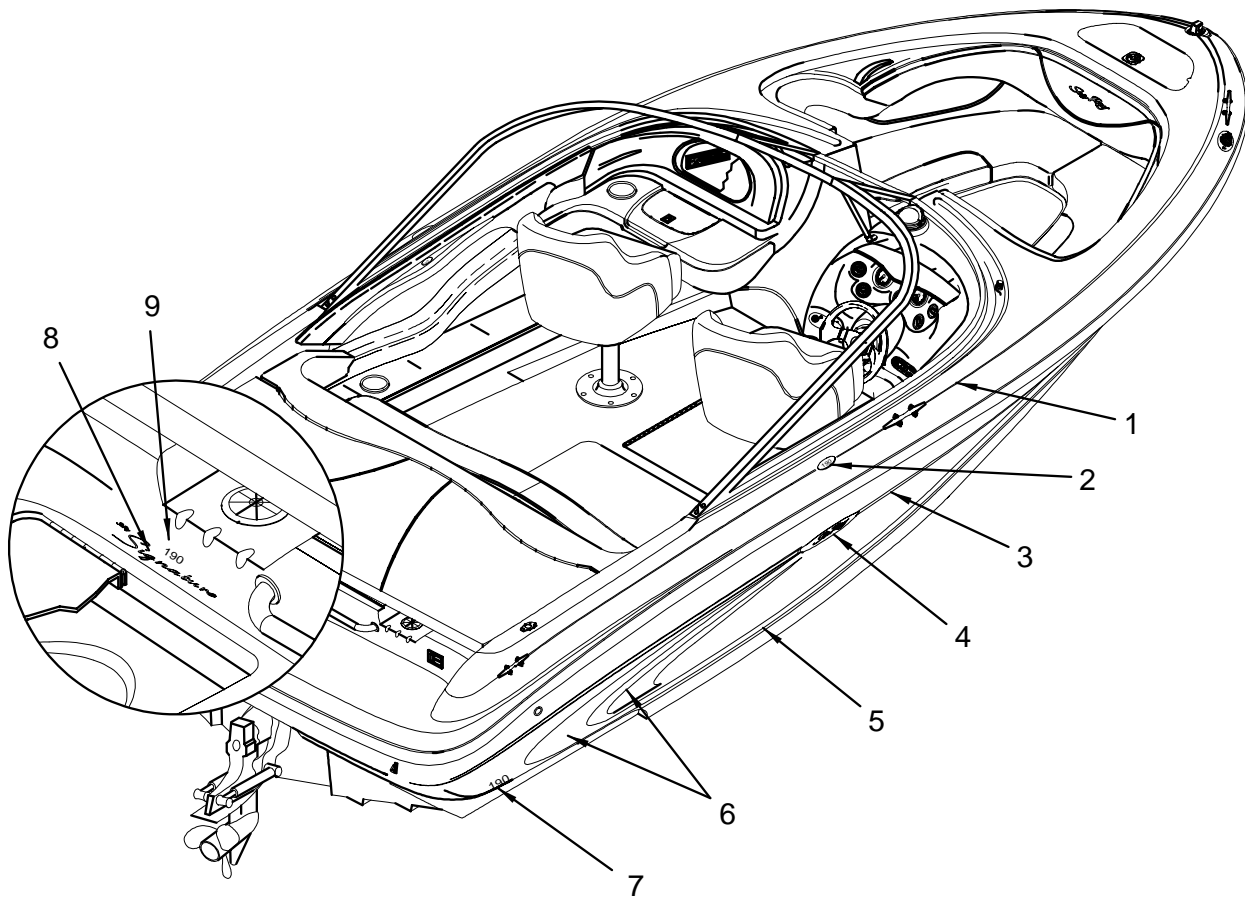

EXTERIOR GRAPHICS (NO TWO TONE)