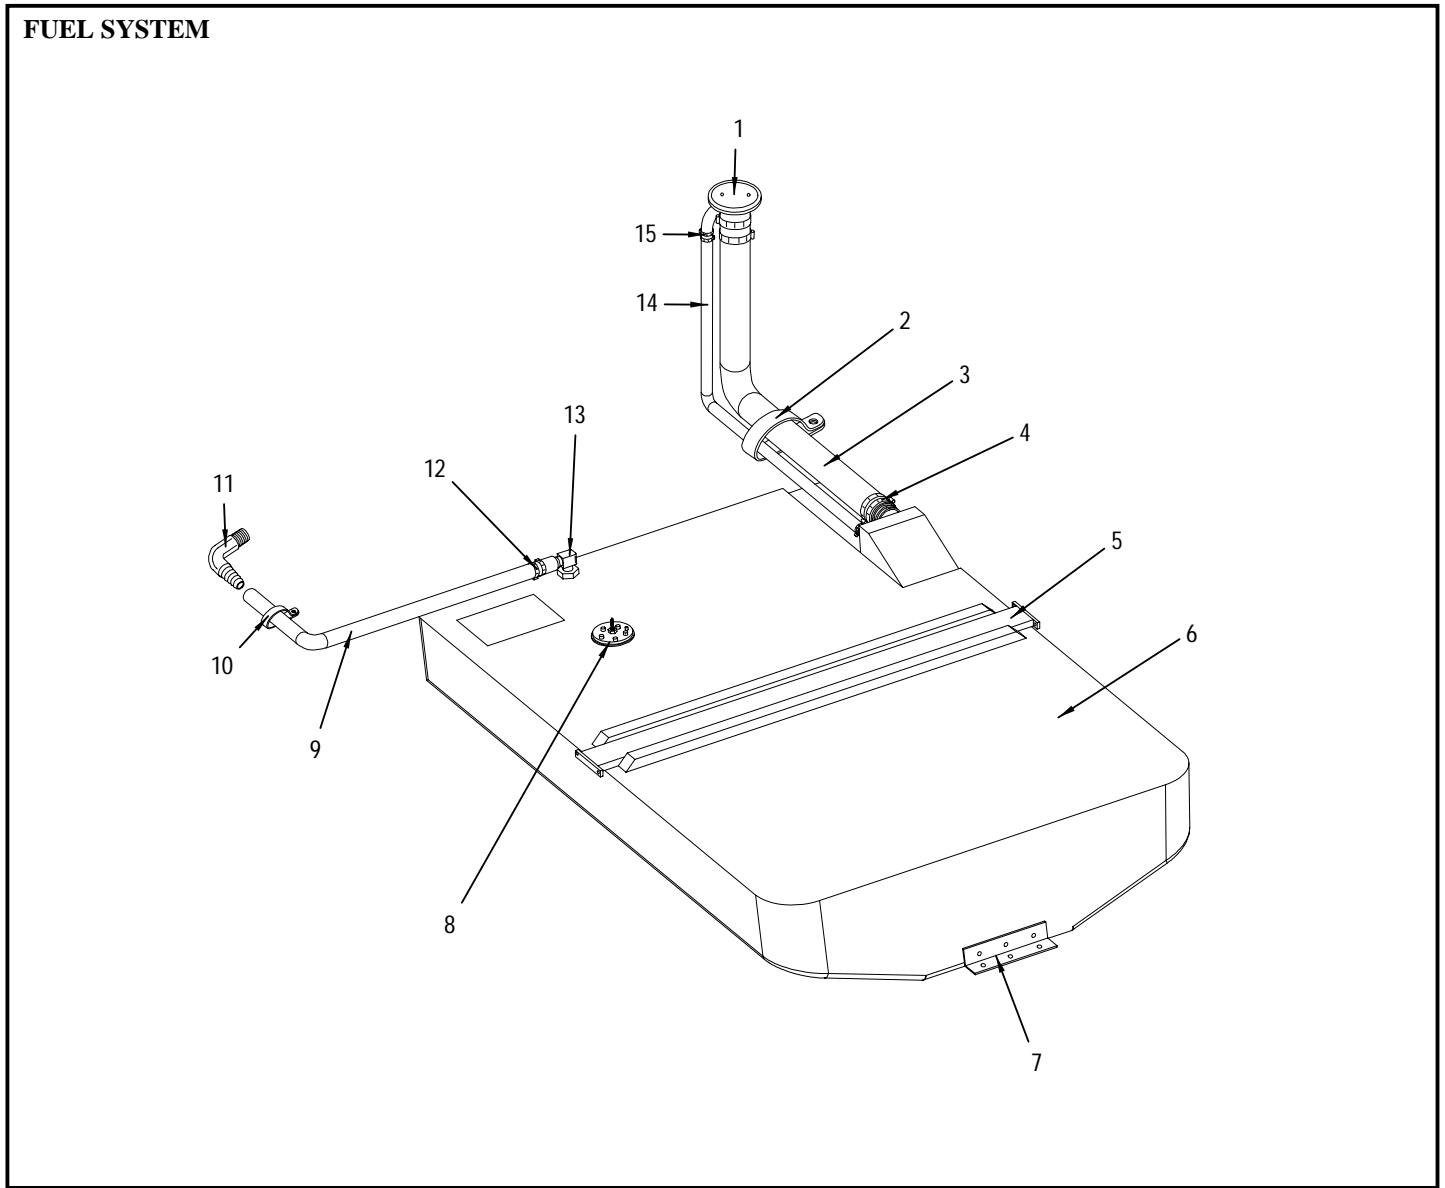

FUEL SYSTEM

- 1 1109354 DECK PLATE, GAS CHR W/VENT 45DG NCK RED CODE
- 1068592 KEY, DECK PLATE CAP
- 1098615 DECK PLATE, GAS CHR W/VENT (SHIM ONLY)
- 2 123604 CLAMP, LOOM VINYL DIP 2.5"
- 3 123745 HOSE, FUEL 1.5" TYPE A CLASS 2
- 4 256693 CLAMP, HOSE #24 1"-2" SS .505
- 5 1140094 BRACKET, FUEL TANK 32 3/8" 190/210BR-99
- 130690 TAPE, FOAM CLSD-CELL NEOPRENE 1/4"TH X 2" W (PHOENIX)
- 468934 TAPE, VAC PAK WHT (4"X 36YDS) PRESERVATION
- 485318 TAPE, FOAM CLSD-CELL NEOPRENE 3/8"TH X 2" W (TELLICO)
- 534164 TAPE, VAC PAK WHT (3"X 36YDS) PRESERVATION
- 6 1113612 TANK, FUEL 190BR-99 38GAL PLAS
- 7 141747 ANGLE, PVC 2"X 2"X 1/4"X 10' GREY
- 8 821884 SENDING UNIT, FUEL UNIVERSAL
- 942615 SENDER KIT, HDWR FOR MRP #821884
- 9 684738 HOSE, FUEL 3/8" TYPE A CLASS 1
- 10 123661 CLAMP, LOOM VINYL DIP 1"
- 11 258285 ELBOW, BRASS 90DEG 1/4"MPT X 3/8"BARB (PHOENIX)
- 147611 ADAPTER, BRASS 1/4"MPT X 3/8"BARB (TELLICO LAKE)
- 12 123398 CLAMP, HOSE #06M 5/16"-7/8" SS MINI
- 263954 CLAMP, HOSE #10 1/2"-1 1/8" SS .505
- 13 1098250 TUBE, P/U FUEL-SPECIFY TANK (FOR#1076223)

- 14 123778 HOSE, FUEL 5/8" TYPE A CLASS 2
- 15 256677 CLAMP, HOSE #12 1/2"-1.25" SS .505
- 417675 CLAMP, HOSE #20 3/4"-1.75" SS .505

LABELS

- 852533 LABEL, FUEL RECOMMENDATION
- 852624 LABEL, STAY CLEAR OF MOVING PARTS
- 852632 LABEL, WARNING LEAKING FUEL

NOT SHOWN

- 1155993 ACCESS PLATE, POLYPROP W/O-RING 4" PEARL (TELLICO LAKE)