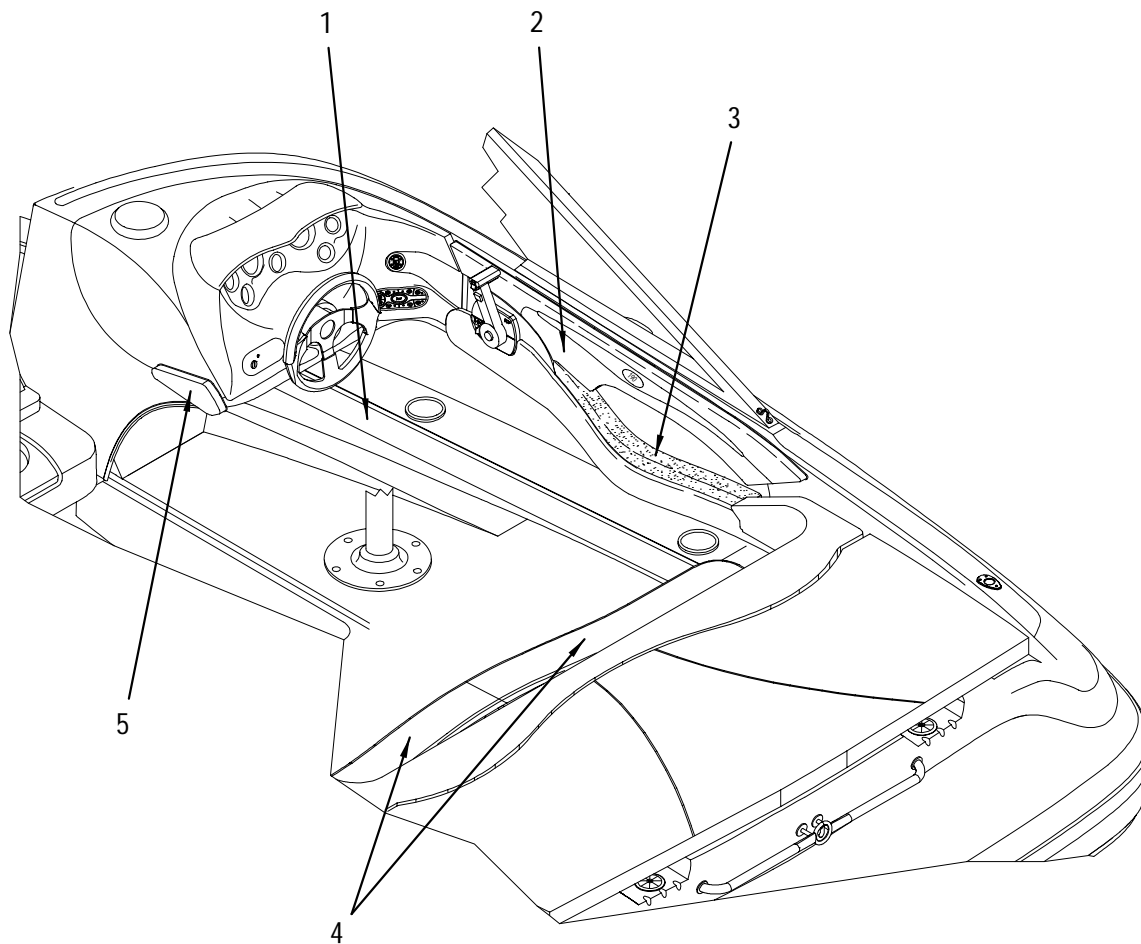

STANDARD COCKPIT UPHOLSTERY (STBD VIEW)

STANDARD COCKPIT UPHOLSTERY (STBD VIEW)

- 1 1354562 190BR 00, PANEL, LWR STBD HIN#
- 2 1354521 190BR 00, PANEL, C-PAD TOP STBD W/BKT HIN#
- 1354539 190BR 00, PANEL, C-PAD MID STBD W/BKT HIN#
- 1354547 190BR 00, PANEL, C-PAD UPR STBD W/BKT HIN#
- 3 1354554 190BR 00, ARMREST, STBD W/BKT HIN#
- 4 1354570 190BR 00, CUSH, BENCH STBD HIN#
- 1354588 190BR 00, CUSH SKIN, BENCH STBD HIN#
- 1354596 190BR 00, CUSH, BENCH PORT HIN#
- 1354604 190BR 00, CUSH SKIN, BENCH PORT HIN#
- 5 1354463 190BR 00, MUFF, DASH STBD HIN#