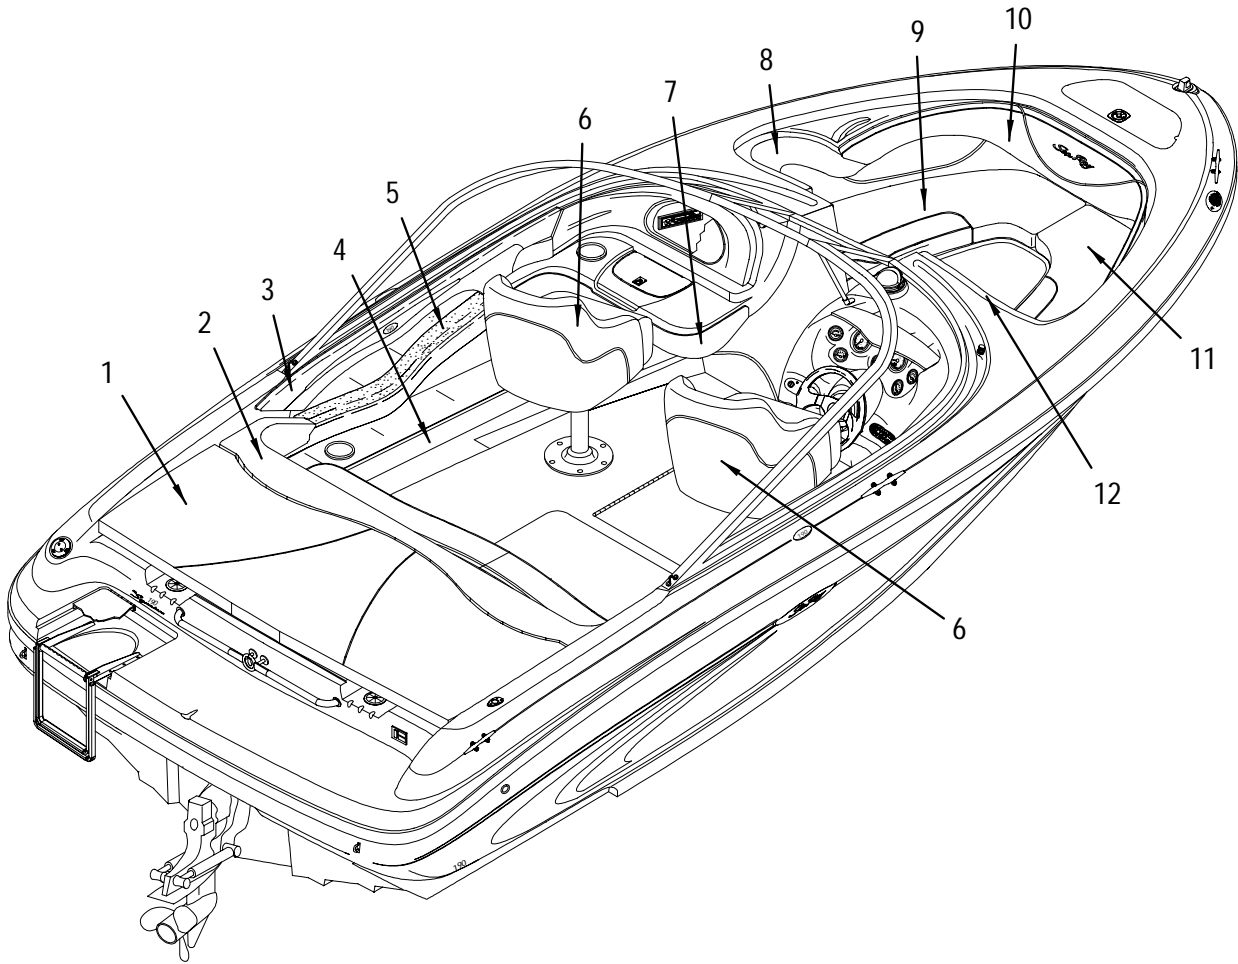

STANDARD COCKPIT UPHOLSTERY (PORT VIEW)