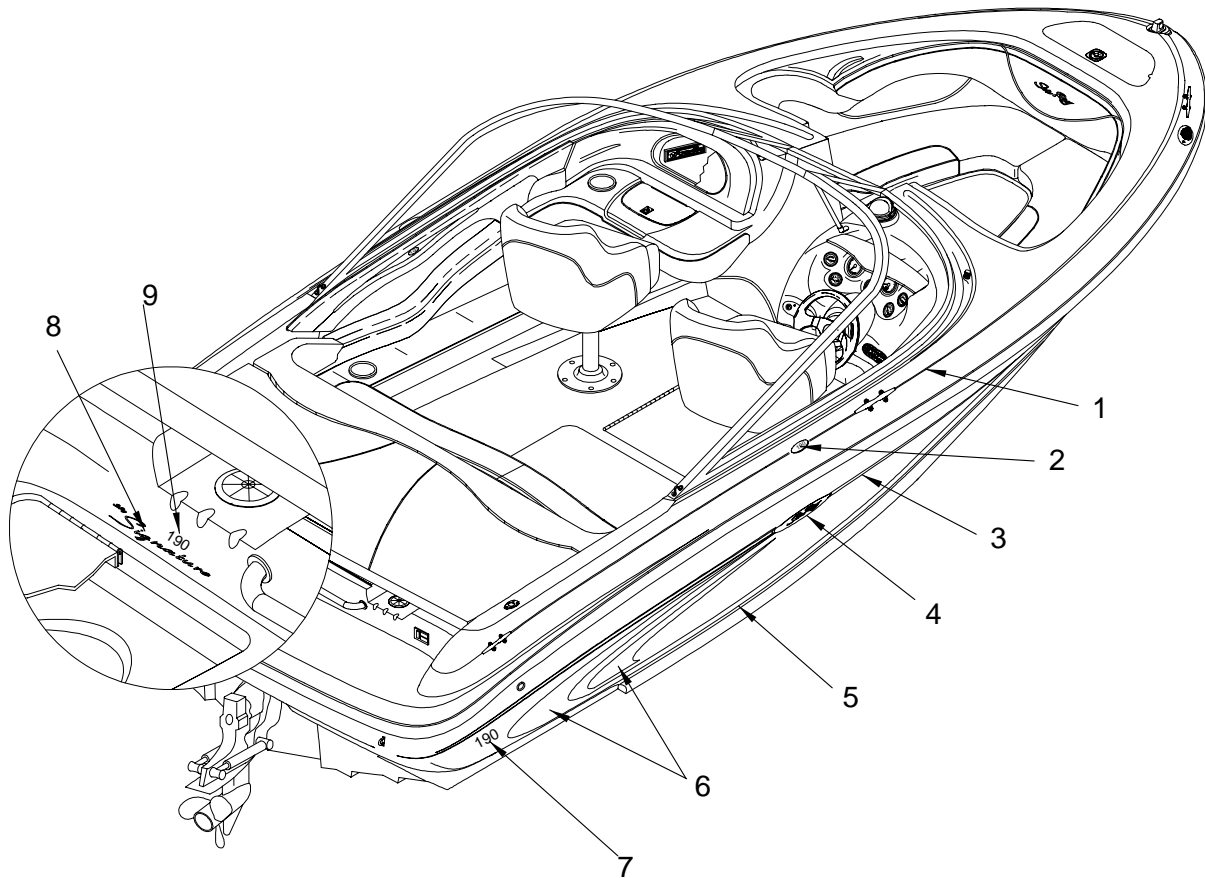

EXTERIOR GRAPHICS (TWO-TONE)

EXTERIOR GRAPHICS (TWO-TONE)

- 1 717322 TAPE, M/S 1/2"W/1/8"VOID RUBYMET CPM (RED EXTERIOR)
- 1121110 TAPE, M/S 1/2"W/1/8"VOID GLXYBL CPM (BLUE EXTERIOR)
- 1121128 TAPE, M/S 1/2"W/1/8"VOID HNTRGR CPM (GREEN EXTERIOR)
- 2 596486 EMBLEM, OVAL 190 CHR
- 3 1166727 TAPE, SOLID 1/4" SHIMMER OYSTER CPM
- 4 211607 EMBLEM, "SEA RAY" SCRIPT CHROME 13"
- 5 1121292 TAPE, SOLID 1" SHIMMER OYSTER F/R
- 6 1121193 TAPE, APP 190BR SHOYST/RBYMT PRT HULL (RED EXTERIOR)
- 1121177 TAPE, APP 190BR SHOYST/GLXYBL PRT HULL (BLUE EXTERIOR)
- 1121185 TAPE, APP 190BR SHOYST/HNTRGR PRT HULL (GREEN EXTERIOR)
- 1121219 TAPE, APP 190BR SHOYST/RBYMT STB HULL (RED EXTERIOR)
- 1121227 TAPE, APP 190BR SHOYST/GLXYBL STB HULL (BLUE EXTERIOR)
- 1121235 TAPE, APP 190BR SHOYST/HNTRGR STB HULL (GREEN EXTERIOR)
- 7 834929 TAPE, MODEL DESG 190 PRFL RUBYMET (RED EXTERIOR)
- 1121482 TAPE, MODEL DESG 190-99 PRFL GLXYBL (BLUE EXTERIOR)
- 1121490 TAPE, MODEL DESG 190-99 PRFL HNTRGR (GREEN EXTERIOR)

- 8 986554 TAPE, SCRIPT "SIGNATURE" TRANS SHOYST
- 9 833277 TAPE, MODEL DESG 190 TRANS RUBYMET (RED EXTERIOR)
- 1121151 TAPE, MODEL DESG 190-99 TRANS GLXYBL (BLUE EXTERIOR)
- 1121169 TAPE, MODEL DESG 190-99 TRANS HNTRGR (GREEN EXTERIOR)

NOT SHOWN

- 1136092 GEL COAT, PEARL PX/TL
- 1210558 TAPE, SOLID 1/4" PEARL GEL
- 1310101 GEL COAT, RUBY RED (TELLICO LAKE)
- 1310416 GEL COAT, GALAXY BLUE
- 1310424 GEL COAT, HNTR GRN
- 716001 GEL COAT, RUBY RED ARMORCOTE (PHOENIX)