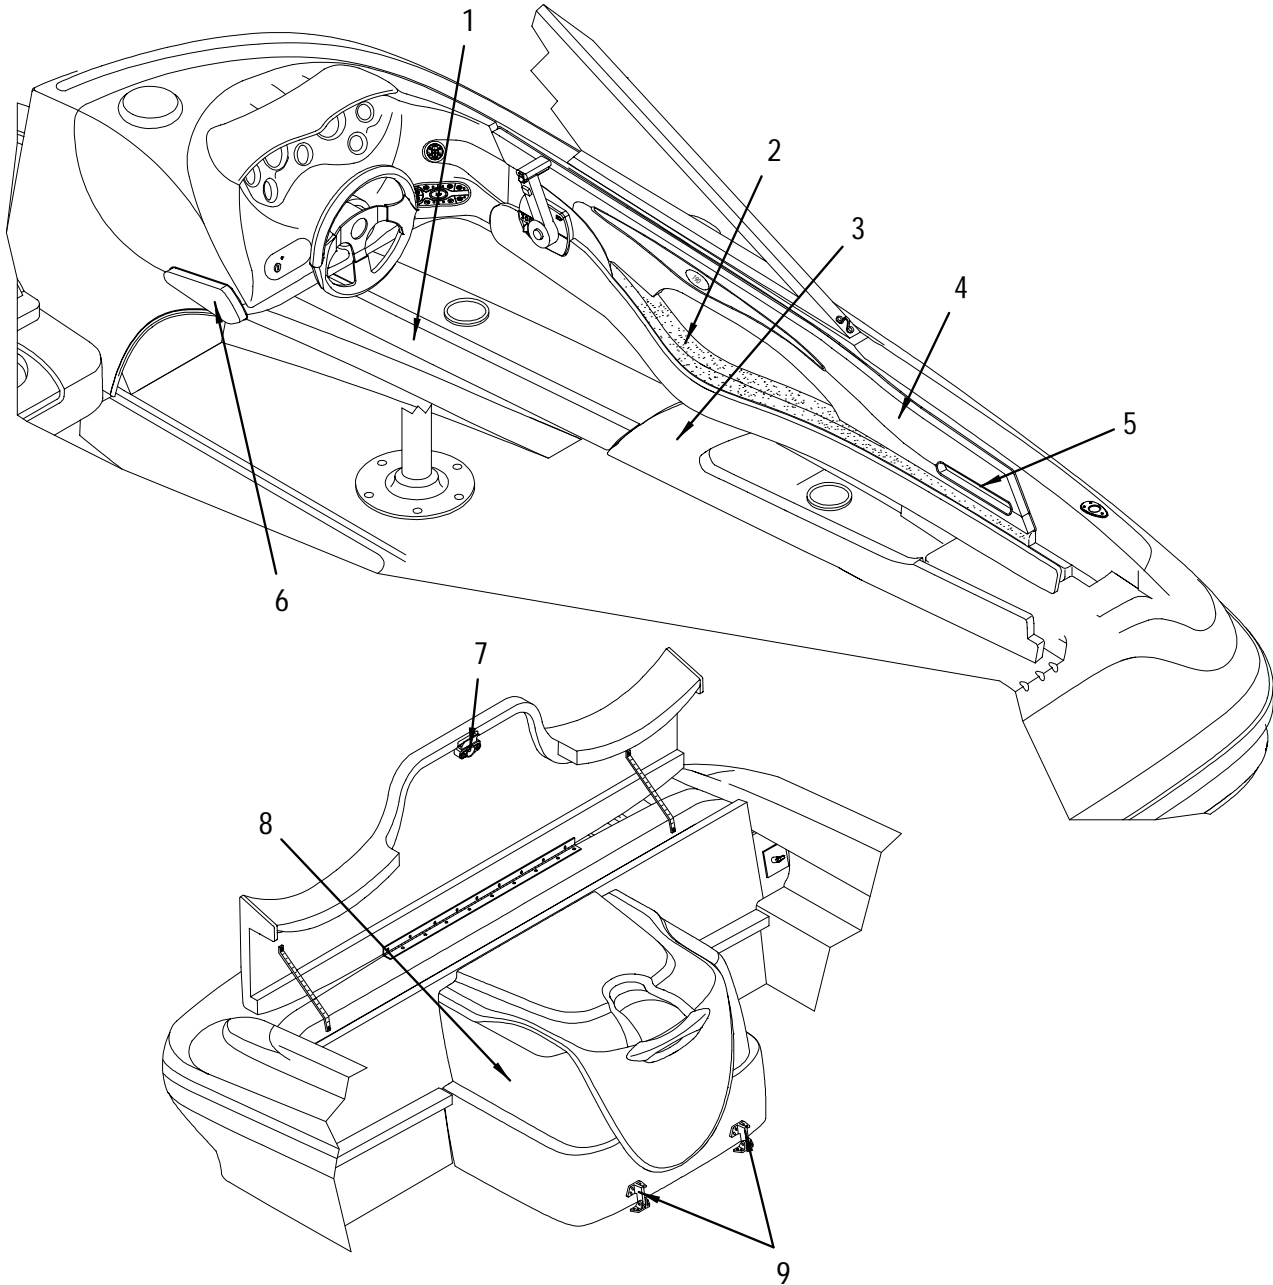

OPTIONAL COCKPIT UPHOLSTERY (STBD VIEW)

OPTIONAL COCKPIT UPHOLSTERY (STBD VIEW)

1	1354778	190BR 00, PANEL, LWR FWD STBD HIN#
2	1354786	190BR 00, ARMREST, STBD W/B/B HIN#
3	1354661	190BR 00, PANEL, LWR AFT STBD W/B/B CKPT HIN#
4	1354745	190BR 00, PANEL, C-PAD STBD UPR W/B/B HIN#
	1354752	190BR 00, PANEL, C-PAD STBD MID W/B/B HIN#
	1354760	190BR 00, PANEL, C-PAD STBD BTM W/B/B HIN#
5	910620	INSERT, PLAS HI/LO SEAT RUNABOUTS BLK
6	1354463	190BR 00, MUFF, DASH STBD HIN#
7	1354851	190BR 00, STRAP, BIM HOLD-DOWN BLK HIN#
	1118314	CATCH, RBR SUNPAD HOLD-DOWN
	1354711	190BR 00, PANEL, LWR FWD PORT W/B/B HIN#
8	1354299	190BR 00, MTRBX FBRGLS HIN#
	1142579	HANDLE, GRAB SPBOATS-99 MTRBX PRL
9	1164607	HINGE, SS MTRBX

ACCENT VINYL

	1122225	VINYL, GRANDE D EMERALD GRN EXP FLAT
	1122233	VINYL, GRANDE D WINE EXP FLAT
	1122241	VINYL, GRANDE D GALAXY BLUE EXP FLAT
	1151513	VINYL, RAMANO D KHAKI EXP FLAT

CARPET (SNAP-IN OPTION)

	1122324	CARPET, EXT 24 OZ ROSEA #9395 GT
	1123462	CARPET, EXT 24 OZ JASMINE #9586 GT
	1123488	CARPET, EXT 24 OZ HUNTER GRN #9475 GT
	1123504	CARPET, EXT 24 OZ DOE SKIN #9294 BT
	1224088	CARPET, EXT 28 OZ DUNE MARBLE #903 RL
	1354877	190BR 00, LINER, CARPET SNAPIN W/SNPD HIN#
	1354885	190BR 00, LINER, CARPET SNAPIN W/MTRBX HIN#
	1354893	190BR 00, LINER, CARPET CKPT ONLY W/SNPD HN#
	1354901	190BR 00, LINER, CARPET CKPT ONLY W/MTRBX HI#
	1354919	190BR 00, LINER, CARPET BOW HIN#

FABRIC/ VINYL / CARPET BASE VINYL

	1122159	VINYL, TORO D VAN EXP 1/4"F/B
	1122167	VINYL, GRANDE D VAN EXP 1/4"F/B
	1122175	VINYL, TORO D VAN EXP FLAT
	1122183	VINYL, GRANDE D VAN EXP FLAT
	1135615	VINYL, TORO D SEASHELL EXP FLAT
	1135623	VINYL, TORO D SEASHELL EXP 1/4"F/B
	1135631	VINYL, GRANDE D SEASHELL EXP FLAT
	1135649	VINYL, GRANDE D SEASHELL EXP 1/4"F/B
	1147164	HIDEM, GRANDE D VAN 5/8"
	1147172	HIDEM, GRANDE D SEA SHELL 5/8"

MISCELLANEOUS

	1354869	190BR 00, LINER, CARPET SNAPIN HIN#
	154369	SNAP STUD, W/#8 X 3/8" PH SS
	154393	SNAP SOCKET, MED ACTION
	154419	SNAP BUTTON, W/ 5/16" BARREL
	194225	SNAP REINFORCEMENT, PLAS BACKER
	700492	BINDING, CANVAS 1" BLK SUNBRELLA
	773630	MESH, WHITE 54"
	976795	BINDING, CANVAS 1" TAUPE TWEED SUNBRELLA