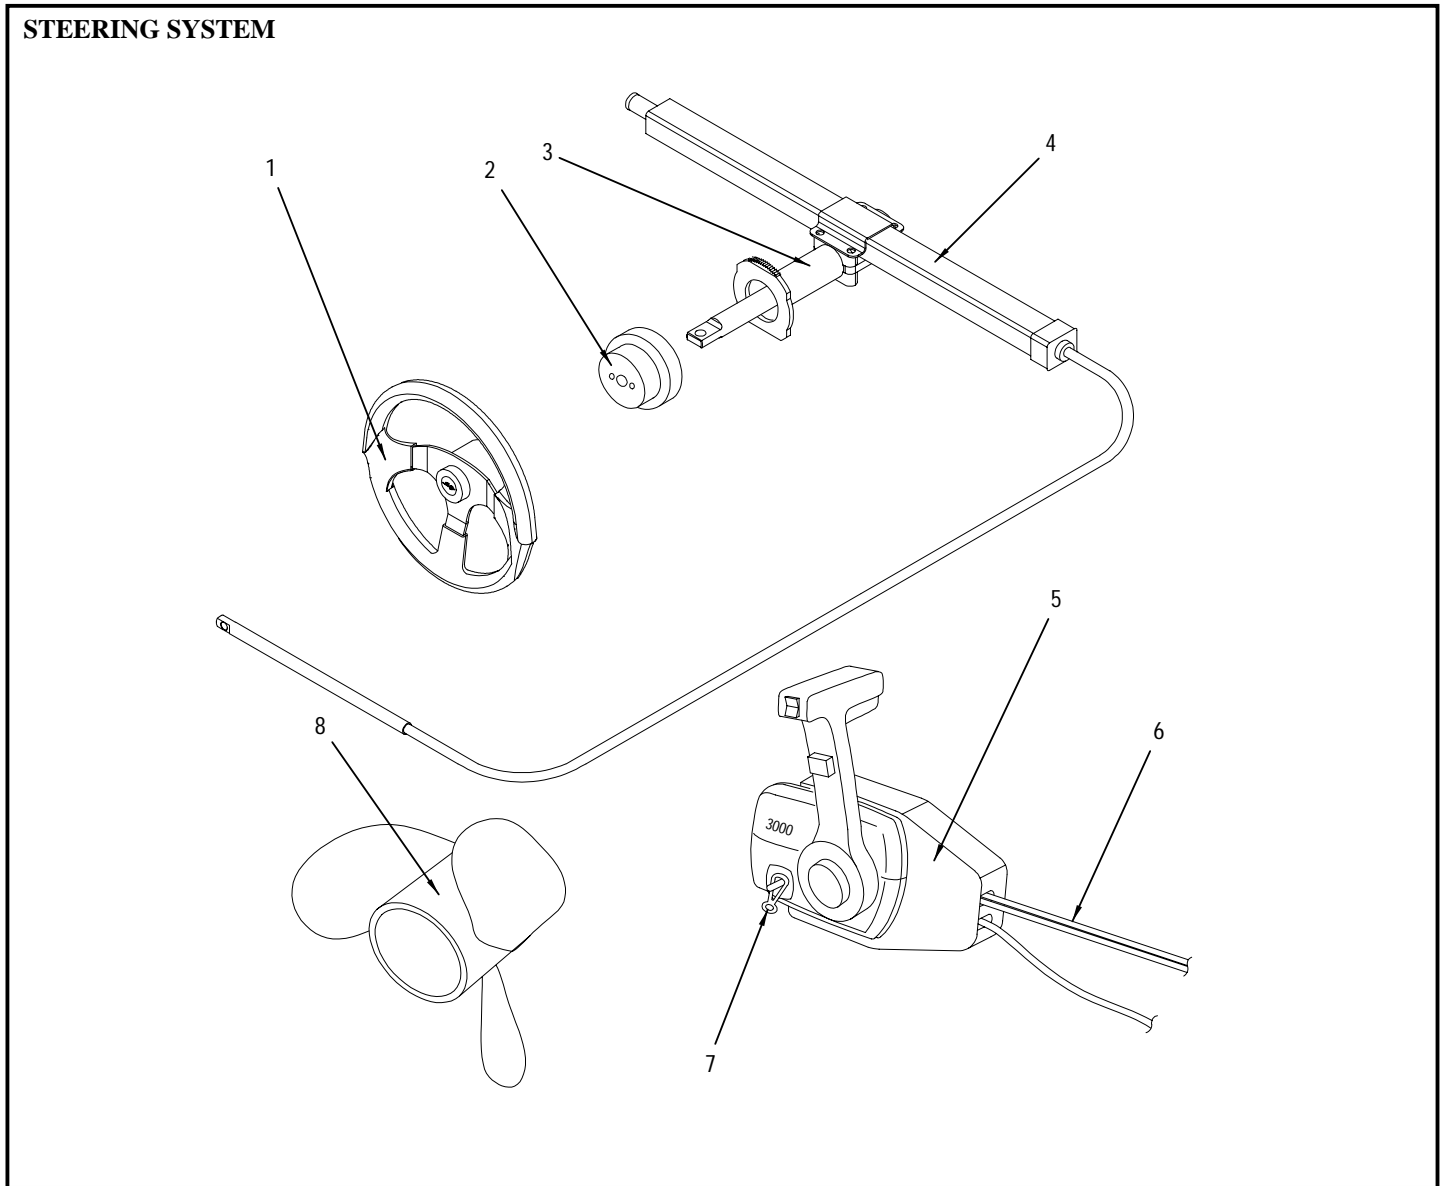

STEERING SYSTEM

- 1 1184761 STEERING WHEEL, SPBOAT HI-POL W/BRL CAP KHAKI
- 1090141 CAP, STEERING WHEEL FOR MRP #976043
- 1185552 STEERING WHEEL, SPBOAT HI-POL W/BRL HUB TITAN
- 917013 EMBLEM, S/R EMB SCRIPT WHEEL GOLD-BEZEL 1.75"
- 2 1092212 STEERING, MOUNT 90 DEG BEZEL ONLY BACK-MNT
- 1092246 STEERING, TILT HELM BACK-MNT
- 3 1092238 STEERING, HELM MECHANICAL ASSY BACK-MNT
- 662510 STEERING, PERFORMANCE TILT MECHANISM
- 4 1091842 STEERING, BACK MNT RACK/CABLE 15.0' ASSY
- 5 819920 CONTROL, REM THRTL/SHIFT CLSC 3000 W/CONN
- 6 1006295 CABLE, CONTROL TELEFLEX 12' 600A/MERC SERIES
- 1006311 CABLE, CONTROL TELEFLEX 13' 600A/MERC SERIES
- 7 778928 LANYARD, COILED STOP SWITCH
- 8 944868 PROP, 14.25"X 21" ALUM BLACK MAX
  (PHOENIX)
- 1048438 PROP, 14"X 23" ALUM BLACK MAX
  (TELLICO LAKE)