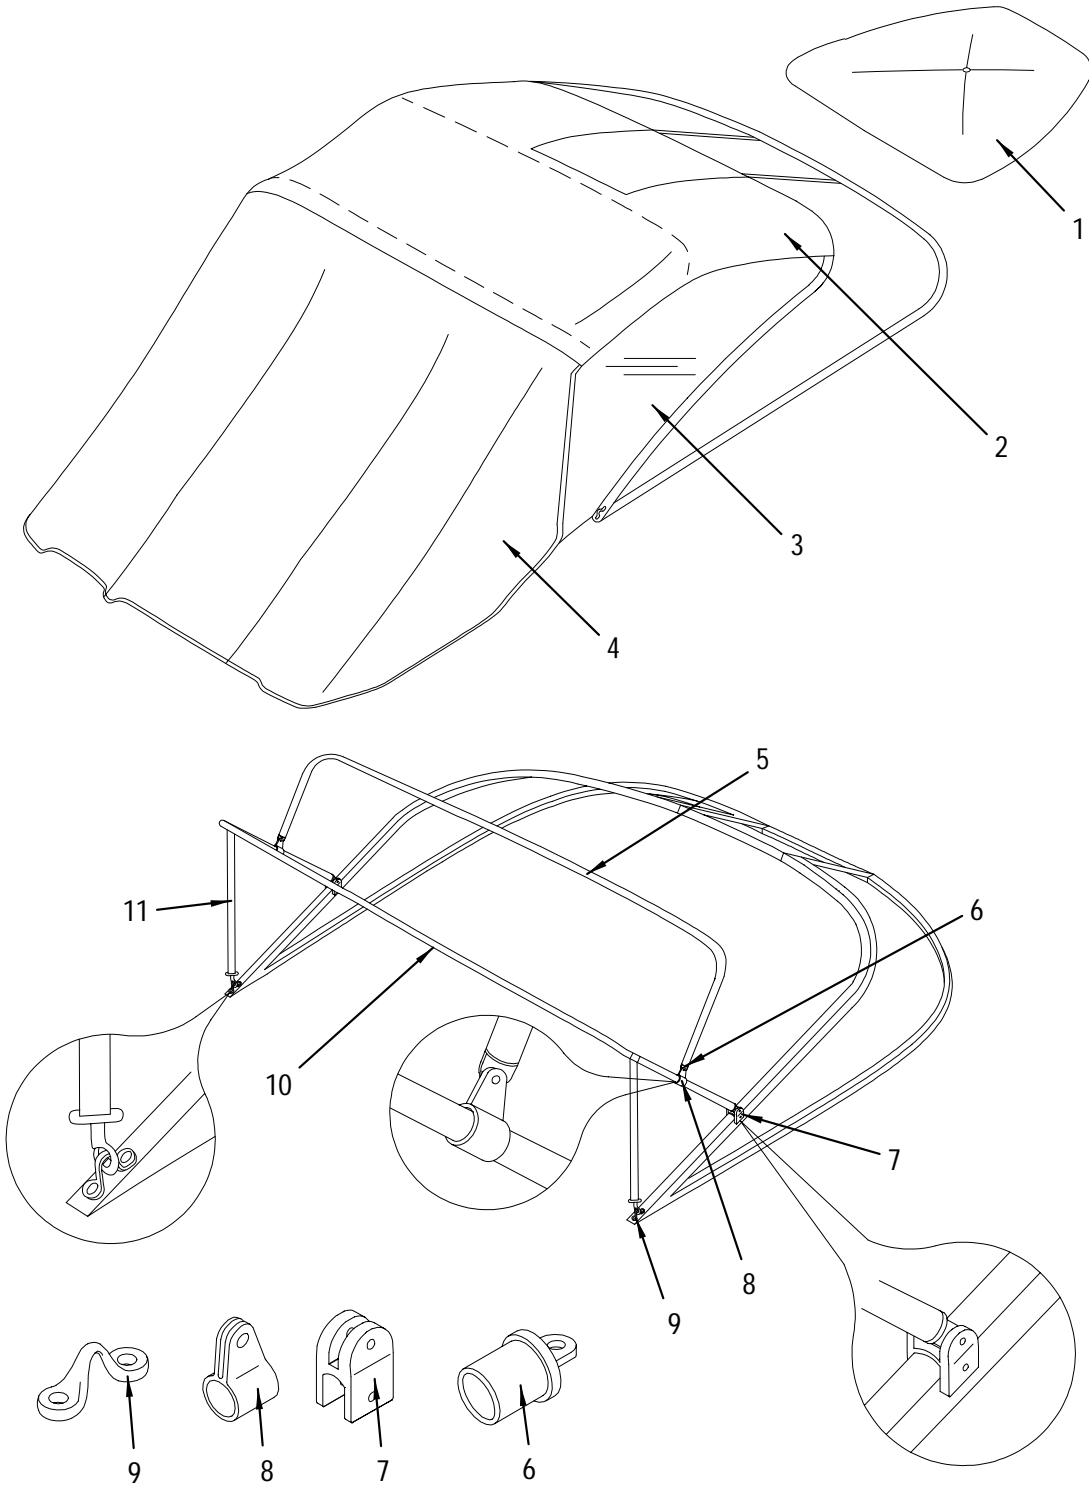

OPTIONAL COCKPIT UPHOLSTERY (STBD VIEW)

1	1354778	190BR 00, PANEL, LWR FWD STBD HIN#
2	1354786	190BR 00, ARMREST, STBD W/B/B HIN#
3	1354661	190BR 00, PANEL, LWR AFT STBD W/B/B CKPT HIN#
4	1354745	190BR 00, PANEL, C-PAD STBD UPR W/B/B HIN#
	1354752	190BR 00, PANEL, C-PAD STBD MID W/B/B HIN#
	1354760	190BR 00, PANEL, C-PAD STBD BTM W/B/B HIN#
5	910620	INSERT, PLAS HI/LO SEAT RUNABOUTS BLK
6	1354463	190BR 00, MUFF, DASH STBD HIN#
7	1354851	190BR 00, STRAP, BIM HOLD-DOWN BLK HIN#
	1118314	CATCH, RBR SUNPAD HOLD-DOWN
	1354711	190BR 00, PANEL, LWR FWD PORT W/B/B HIN#
8	1354299	190BR 00, MTRBX FBRGLS HIN#
	1142579	HANDLE, GRAB SPBOATS-99 MTRBX PRL
9	1164607	HINGE, SS MTRBX

ACCENT VINYL

	1122225	VINYL, GRANDE D EMERALD GRN EXP FLAT
	1122233	VINYL, GRANDE D WINE EXP FLAT
	1122241	VINYL, GRANDE D GALAXY BLUE EXP FLAT
	1151513	VINYL, RAMANO D KHAKI EXP FLAT

CARPET (SNAP-IN OPTION)

	1122324	CARPET, EXT 24 OZ ROSEA #9395 GT
	1123462	CARPET, EXT 24 OZ JASMINE #9586 GT
	1123488	CARPET, EXT 24 OZ HUNTER GRN #9475 GT
	1123504	CARPET, EXT 24 OZ DOE SKIN #9294 BT
	1224088	CARPET, EXT 28 OZ DUNE MARBLE #903 RL
	1354877	190BR 00, LINER, CARPET SNAPIN W/SNPD HIN#
	1354885	190BR 00, LINER, CARPET SNAPIN W/MTRBX HIN#
	1354893	190BR 00, LINER, CARPET CKPT ONLY W/SNPD HN#
	1354901	190BR 00, LINER, CARPET CKPT ONLY W/MTRBX HI#
	1354919	190BR 00, LINER, CARPET BOW HIN#

FABRIC/ VINYL / CARPET BASE VINYL

	1122159	VINYL, TORO D VAN EXP 1/4"F/B
	1122167	VINYL, GRANDE D VAN EXP 1/4"F/B
	1122175	VINYL, TORO D VAN EXP FLAT
	1122183	VINYL, GRANDE D VAN EXP FLAT
	1135615	VINYL, TORO D SEASHELL EXP FLAT
	1135623	VINYL, TORO D SEASHELL EXP 1/4"F/B
	1135631	VINYL, GRANDE D SEASHELL EXP FLAT
	1135649	VINYL, GRANDE D SEASHELL EXP 1/4"F/B
	1147164	HIDEM, GRANDE D VAN 5/8"
	1147172	HIDEM, GRANDE D SEA SHELL 5/8"

MISCELLANEOUS

	1354869	190BR 00, LINER, CARPET SNAPIN HIN#
	154369	SNAP STUD, W/#8 X 3/8" PH SS
	154393	SNAP SOCKET, MED ACTION
	154419	SNAP BUTTON, W/ 5/16" BARREL
	194225	SNAP REINFORCEMENT, PLAS BACKER
	700492	BINDING, CANVAS 1" BLK SUNBRELLA
	773630	MESH, WHITE 54"
	976795	BINDING, CANVAS 1" TAUPE TWEED SUNBRELLA

CANVAS (CONVERTIBLE TOP)