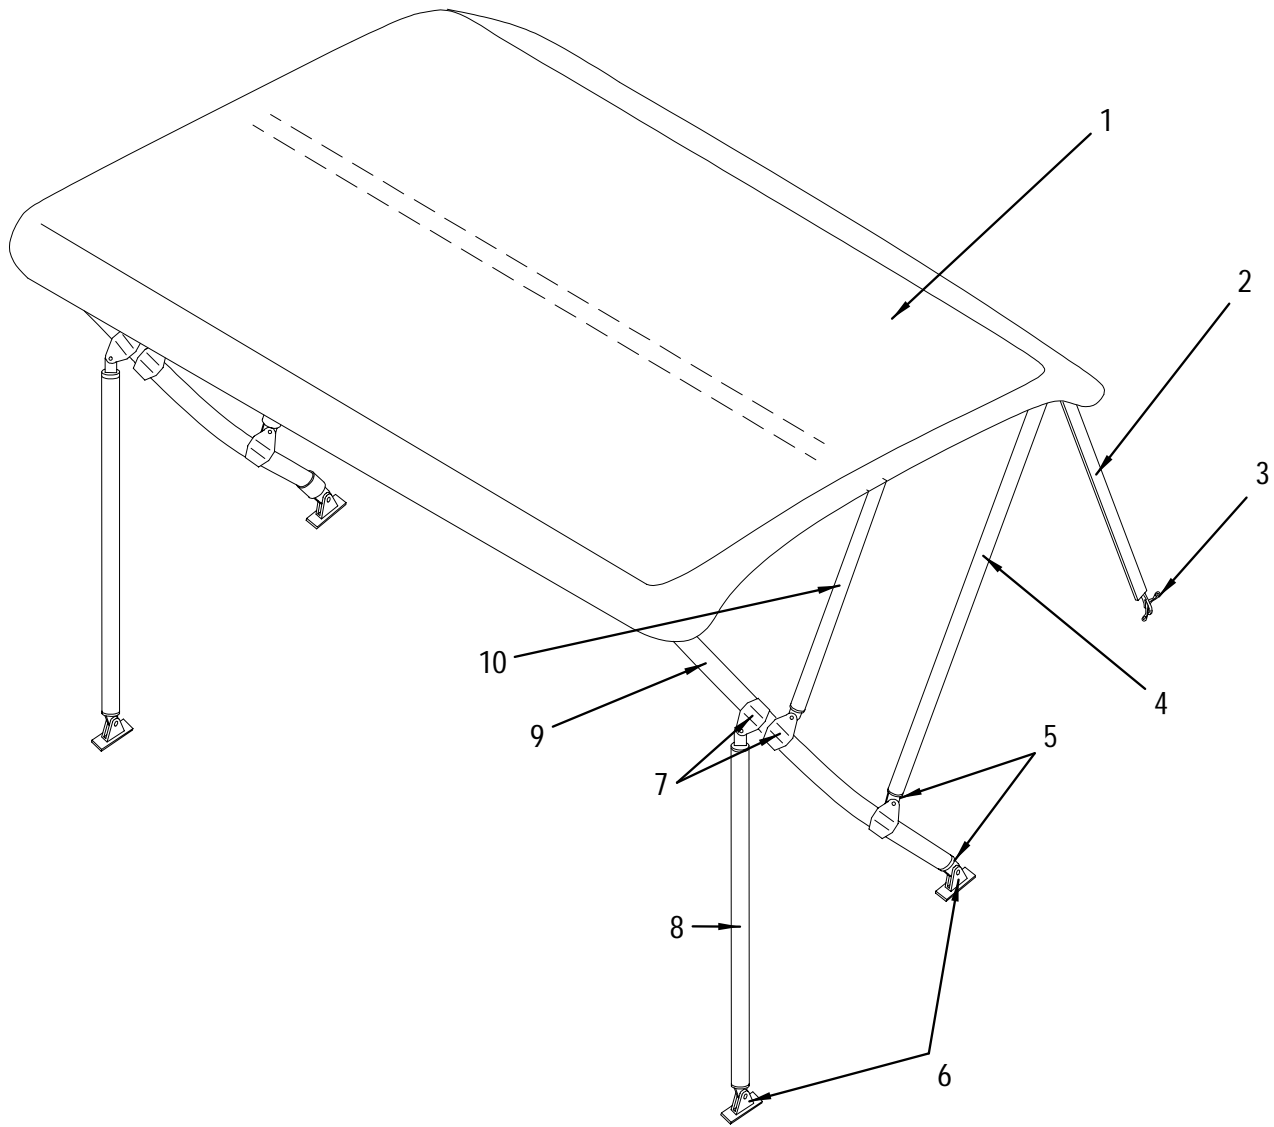

CANVAS (OPTIONAL BIMINI TOP)