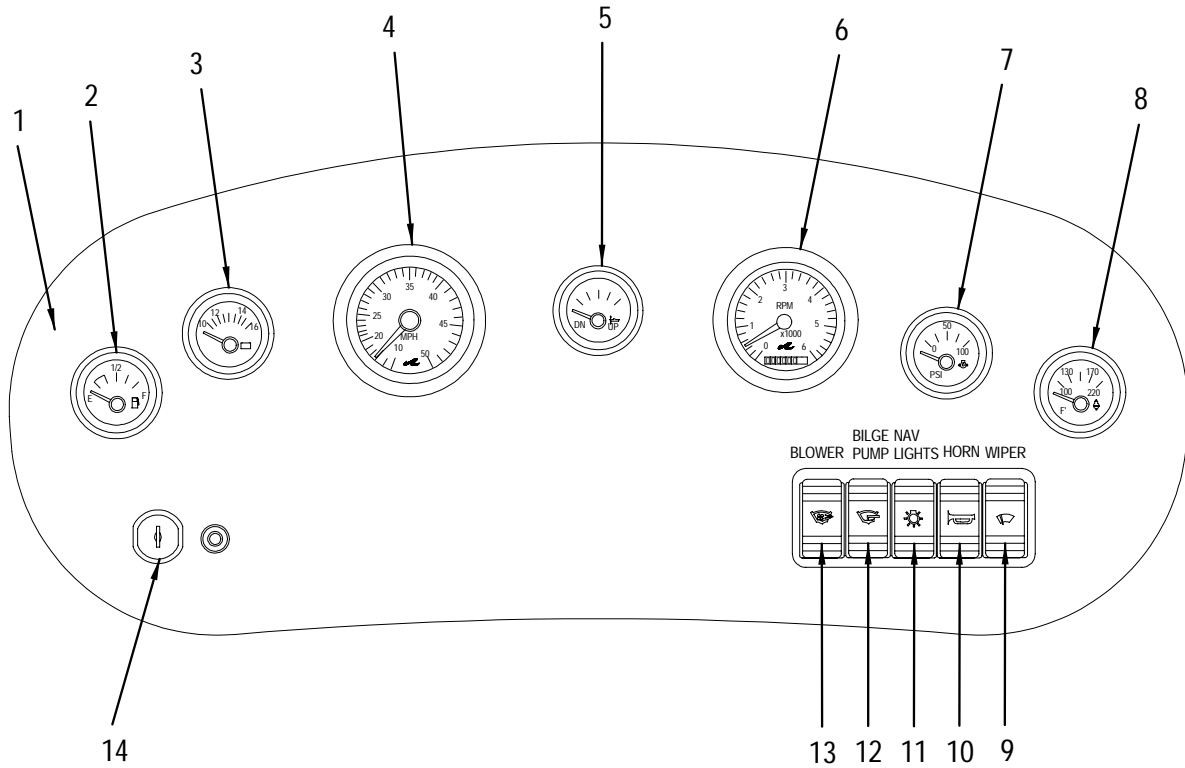

INSTRUMENT PANEL