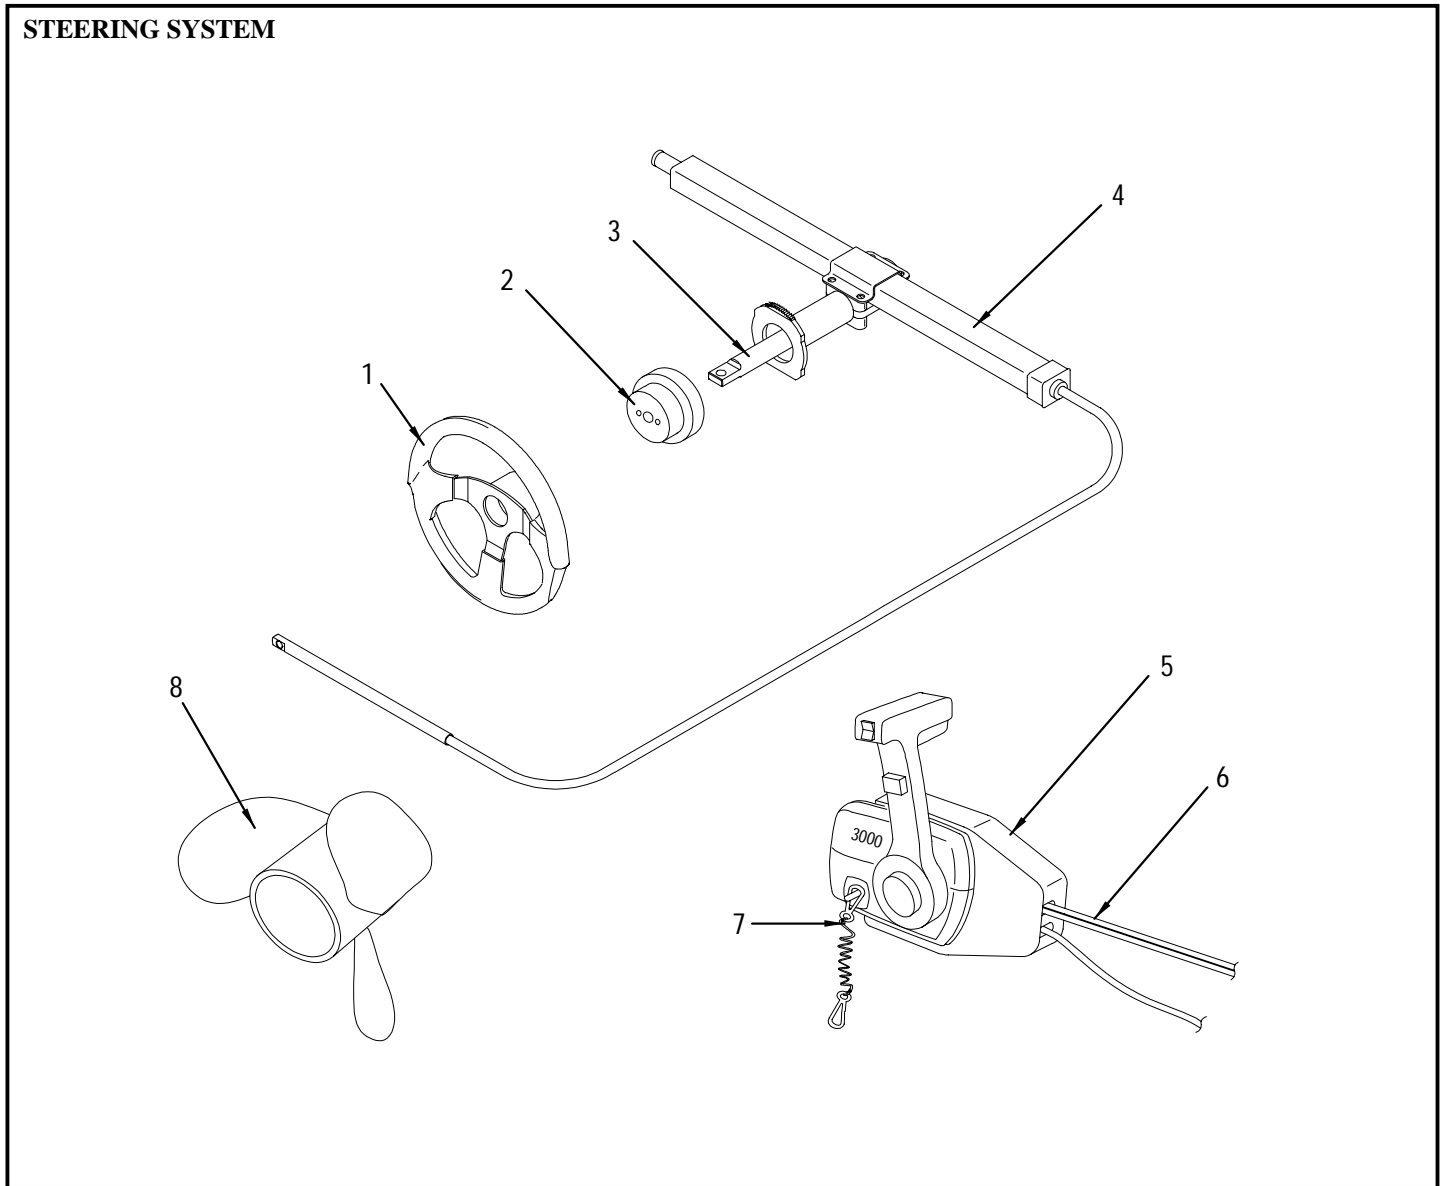

STEERING SYSTEM

- 1 1144070 STEERING WHEEL, SPBOAT HI-POL W/TITAN PVC
  (WHITE-RED, BLUE, & GREEN)
- 1144062 STEERING WHEEL, SPBOAT POL W/KHKI PVC ALUM CA
  (SND-RD,BL,GRN,GLK/GLD & WHT-BLK/GLD)
- 917013 EMBLEM, S/R EMB SCRIPT WHEEL GOLD-BEZEL 1.75"
- 946053 CAP, STEERING WHEEL CTR FOR MRP #929943
- 1376763 STEERING WHEEL, HUB KIT ONLY CHROME
- 2 1092246 STEERING, TILT HELM BACK-MNT
- 3 662510 STEERING, PERFORMANCE TILT MECHANISM
- 4 1091842 STEERING, BACK MNT RACK/CABLE 15.0' ASSY
- 5 819920 CONTROL, REM THRTL/SHIFT CLSC 3000 W/CONN
- 6 1006295 CABLE, CONTROL TELEFLEX 12' 600A/MERC SERIES
- 1006311 CABLE, CONTROL TELEFLEX 13' 600A/MERC SERIES
- 7 778928 LANYARD, COILED STOP SWITCH
- 418632 LANYARD, W/TAB/RING
- 8 1048438 PROP, 14"X 23" ALUM BLACK MAX
  (4.3L ALPHA (190 PHP) MCM STERN DRIVE)
- 499798 PROP, 13.75"X 21" VENGEANCE RH
  (5.0L EFI ALPHA (240 PHP) MCM STRN DR)
- 169672 PROP, 14"X 19" VENGEANCE RH
  (4.3L EFI ALP/5.0L ALPHA MCM STRN DR)