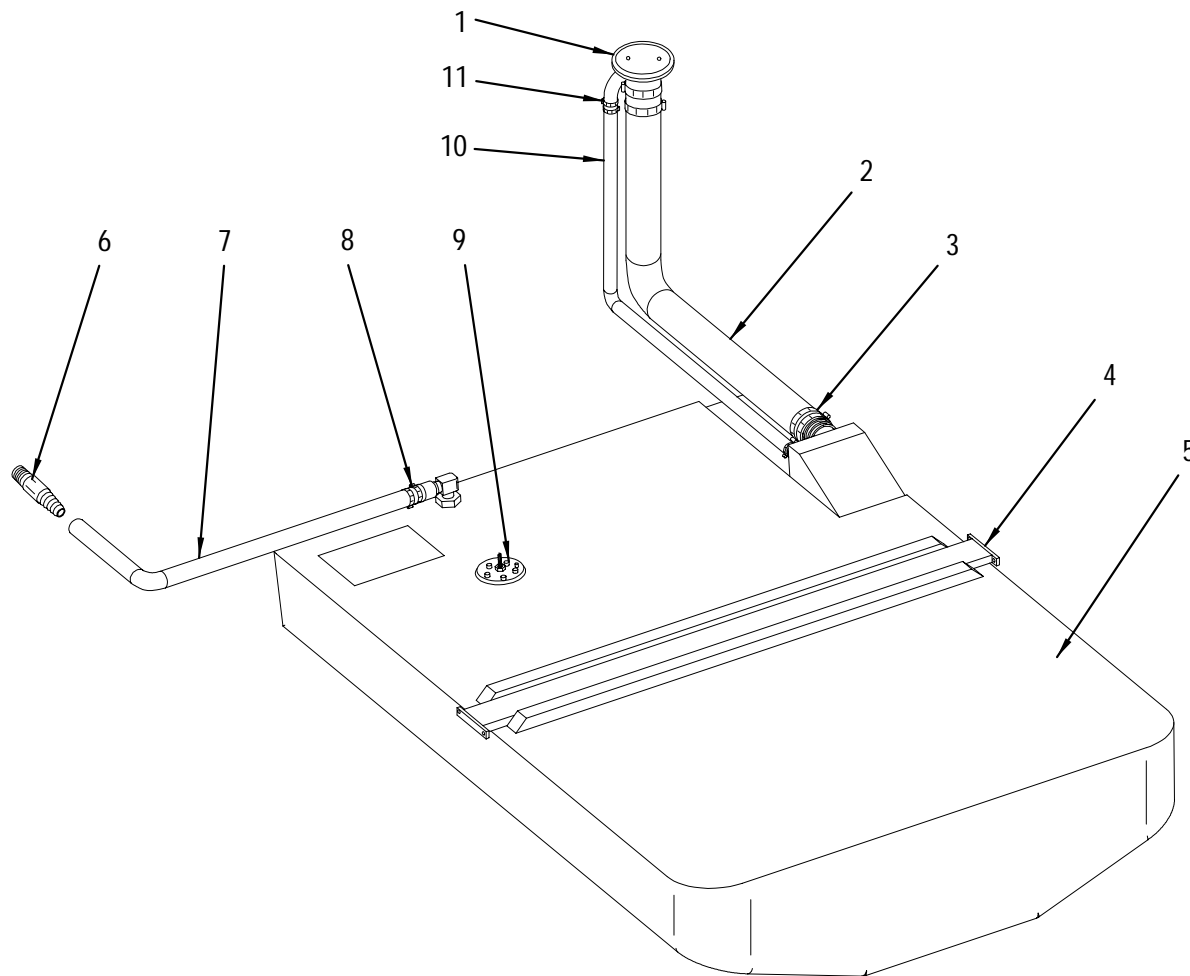

FUEL SYSTEM

FUEL SYSTEM

NOT SHOWN

- 1 1109354 DECK PLATE, GAS CHR W/VENT 45DG NCK RED CODE
- 1098615 DECK PLATE, GAS CHR W/VENT (SHIM ONLY)
- 1068592 KEY, DECK PLATE CAP
- 1213867 DECK PLATE, CAP W/CHAIN GAS (FOR #1109354)
- 2 123745 HOSE, FUEL 1.5" TYPE A CLASS 2
- 3 256693 CLAMP, HOSE #24 1"-2" SS .505
- 4 1140094 BRACKET, FUEL TANK 32 3/8" 190/210BR-99
- 468934 TAPE, VAC PAK WHT (4"X 36YDS) PRESERVATION
- 485318 TAPE, FOAM CLSD-CELL NEOPRENE 3/8"TH X 2" W
- 5 1086461 TANK, FUEL 190CC-98 42GAL
- 6 147611 ADAPTER, BRASS 1/4"MPT X 3/8"BARB
- 7 684738 HOSE, FUEL 3/8" TYPE A CLASS 1
- 947473 HOSE, FUEL 3/8" ISO/CE
- (OPTIONAL CE OPTION GROUP)
- 8 123398 CLAMP, HOSE #06M 5/16"-7/8" SS MINI
- 782672 TUBE, PICK-UP FUEL W/ANTI-SIPHON UNIVERSAL
- 258285 ELBOW, BRASS 90DEG 1/4"MPT X 3/8"BARB
- 9 1128628 SENDER KIT, HDWR FOR MRP #1086461
- 10 123778 HOSE, FUEL 5/8" TYPE A CLASS 2
- 123661 CLAMP, LOOM VINYL DIP 1"
- 947507 HOSE, FUEL 5/8" ISO/CE
- (OPTIONAL CE OPTION GROUP)
- 11 256677 CLAMP, HOSE #12 1/2"-1.25" SS .505

- 141747 ANGLE, PVC 2"X 2"X 1/4"X 10' GREY
- 123604 CLAMP, LOOM VINYL DIP 2.5"
- 852632 LABEL, WARNING LEAKING FUEL
- 852533 LABEL, FUEL RECOMMENDATION
- 852624 LABEL, STAY CLEAR OF MOVING PARTS
- 1126788 ACCESS PLATE, POLYPROP W/O-RING 4" BLK
- 211813 ADHESIVE, THREADLOCKER RECTOR SEAL
- 193540 SEALANT, THREADLOCKER PERMATEX
- 1155993 ACCESS PLATE, POLYPROP W/O-RING 4" PEARL
- (OPTIONAL FINISHED FIBERGLASS FLOOR)