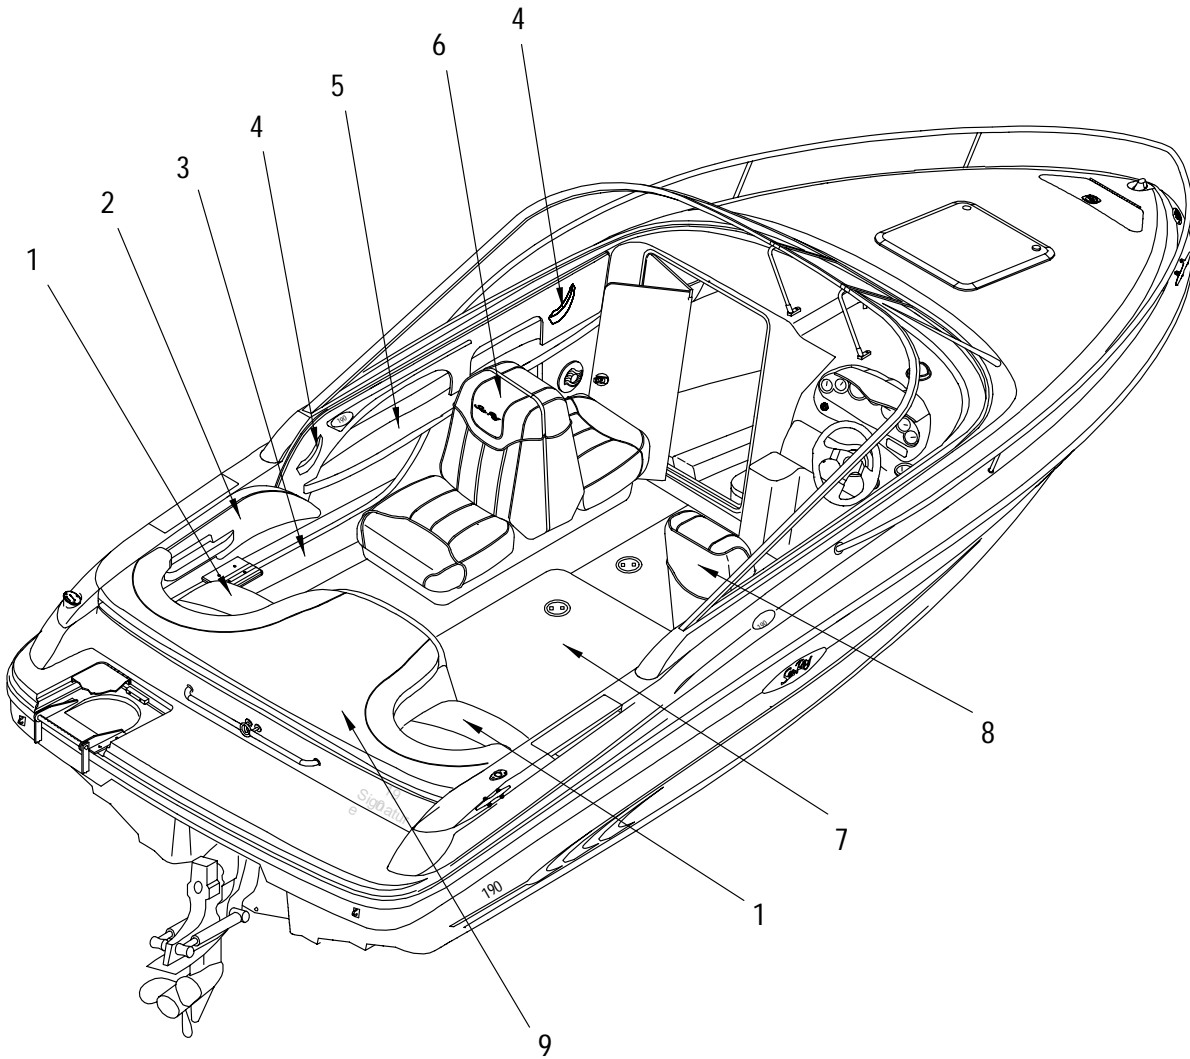

COCKPIT UPHOLSTERY (OPTIONAL) PORT B/B SEAT/STBD BKT SEAT W/MTR BX JMPST