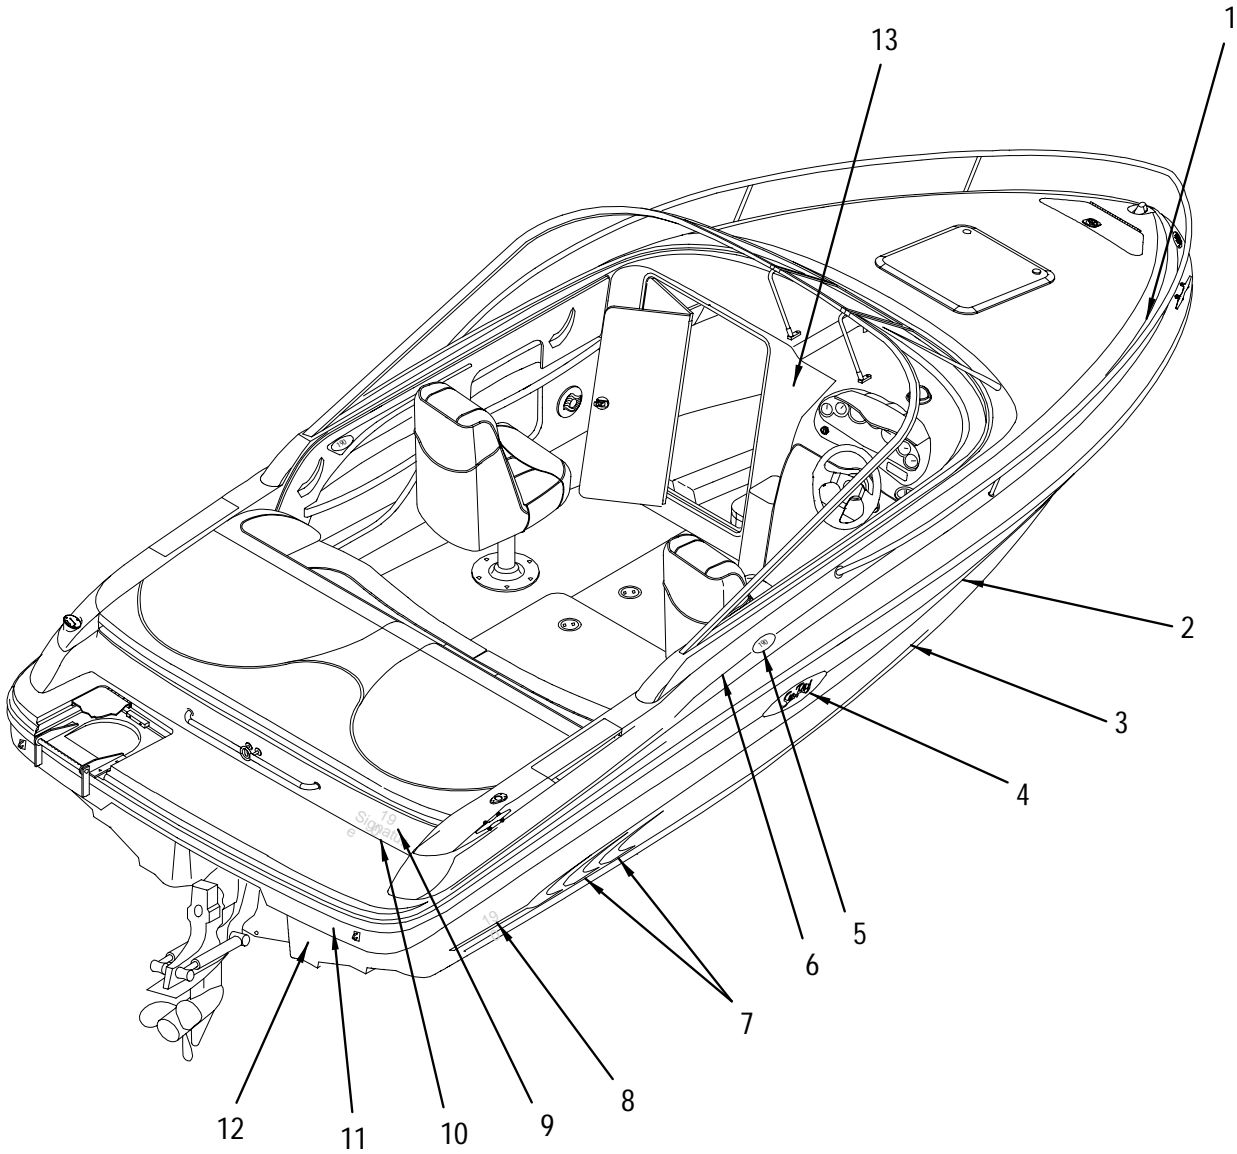

EXTERIOR GRAPHICS (TWO TONE)