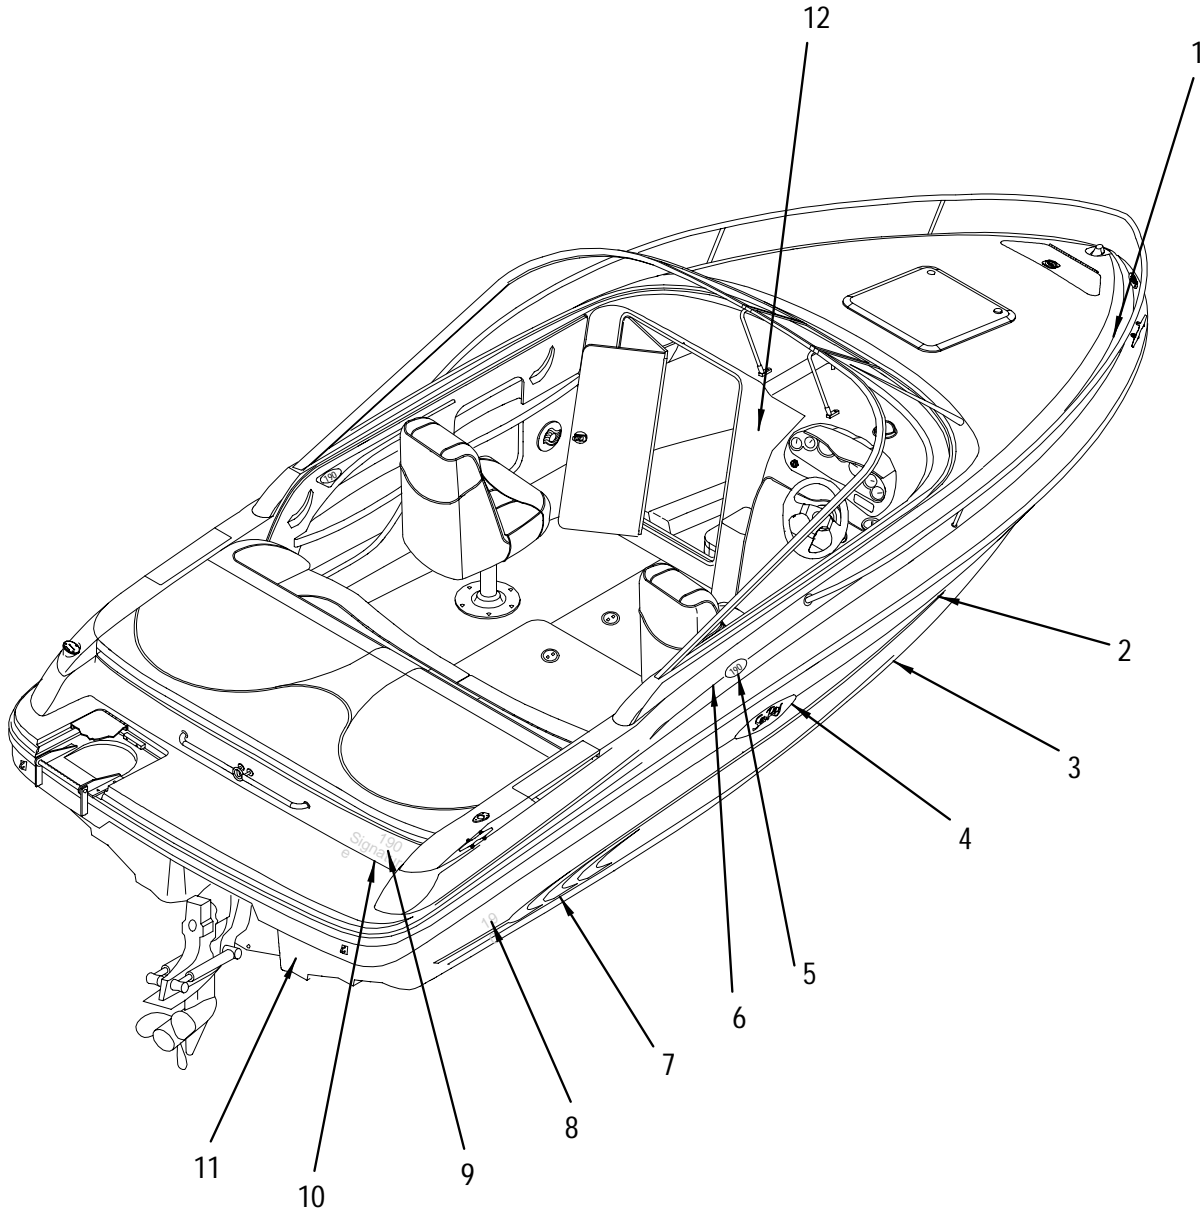

EXTERIOR GRAPHICS - (NO TWO TONE)