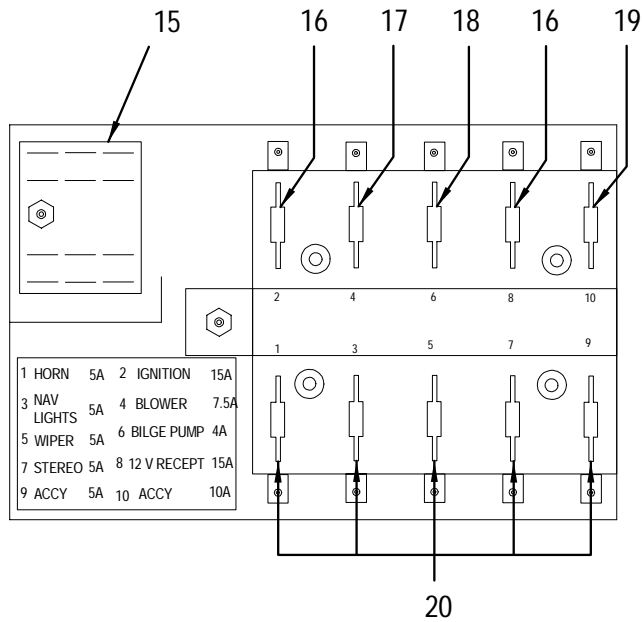

INSTRUMENT PANEL