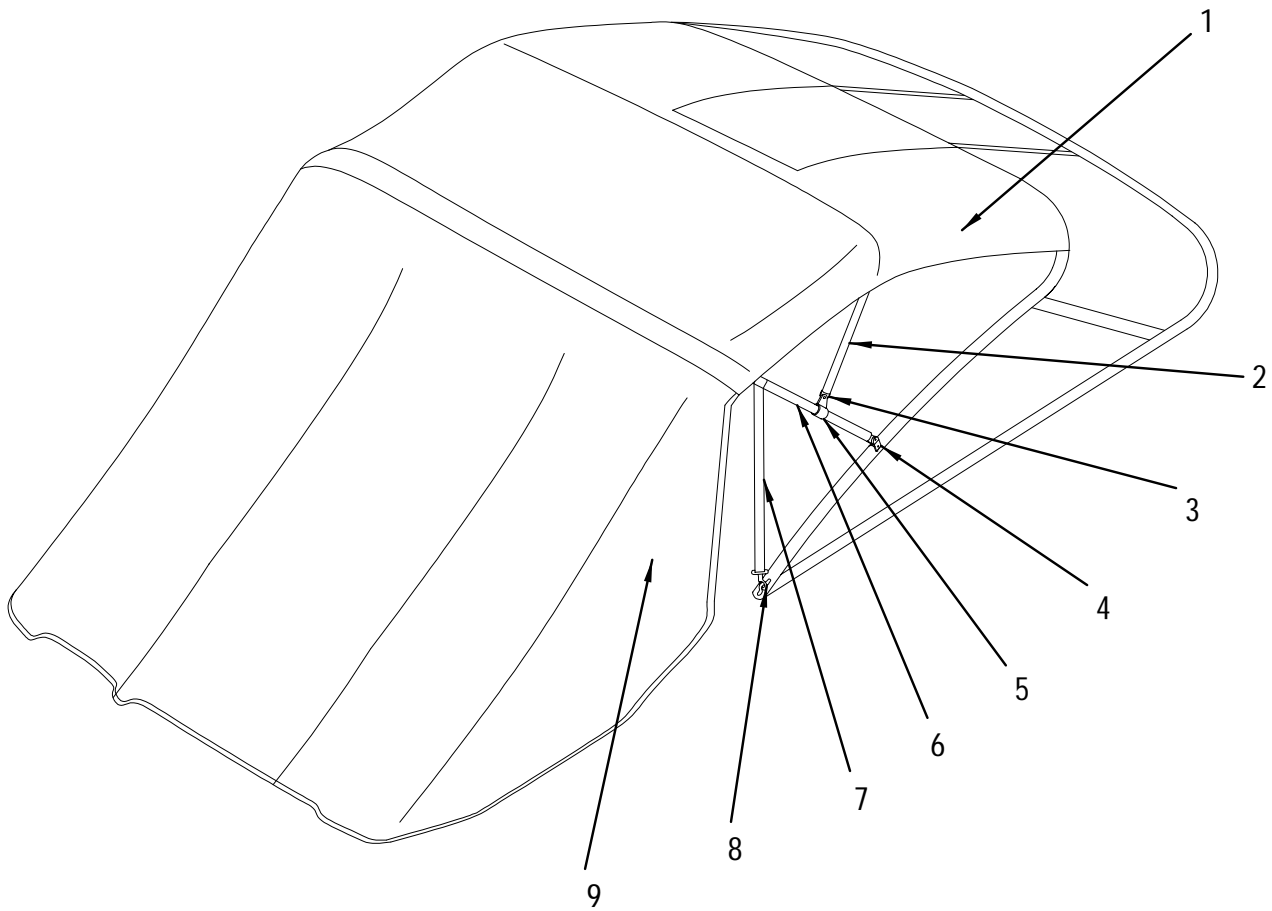

CANVAS, CONVERTIBLE TOP