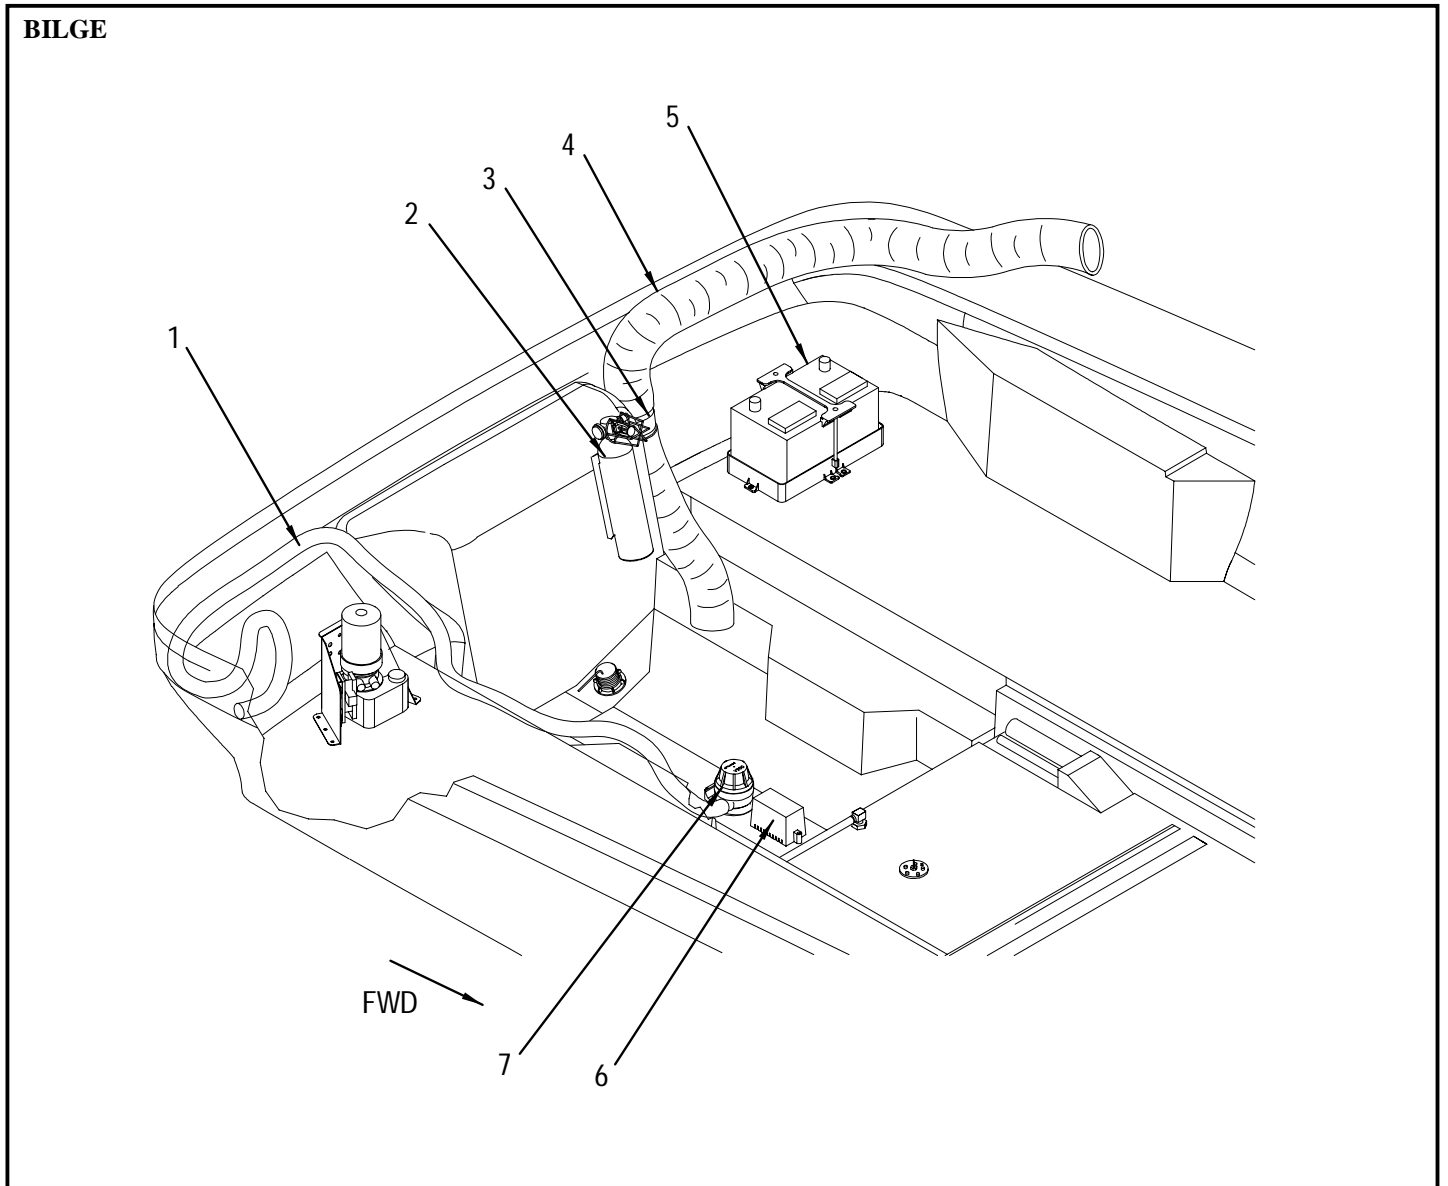

BILGE

- 1 123901 HOSE, CORR BILGE 1 1/8" BLK
- 1098417 THRU-HULL, PLAS 1 1/8" PRL
- 256685 CLAMP, HOSE #16 3/4"-1.5" SS .505
- 736652 THRU-HULL, PLAS 1 1/8" RED
- (OPTIONAL TWO-TONED GELCOAT GRAPHICS)
- 1109784 THRU-HULL, PLAS 1 1/8" GXLY BLUE
- (OPTIONAL TWO-TONED GELCOAT GRAPHICS)
- 1114438 THRU-HULL, PLAS 1 1/8" HNTR
- (OPTIONAL TWO-TONED GELCOAT GRAPHICS)
- 2 196345 HALON SYS, AUTOMATIC 75CF (1301 HALON)
- (OPTIONAL HALON SYSTEM)
- 884916 WASHER, 190BR/CB 97 HALON SYSTEM LIGHT
- (OPTIONAL HALON SYSTEM)
- 3 783613 BLOWER, BILGE 4" TURBO 4000 W/CONN
- 4 124016 HOSE, VENT/BLOWER 4" EX HVY DTY
- 5 130435 HOLDER, BATTERY GR27 BLK NYLON W/SS
- 130849 BOOT, BATTERY CABLE RED
- 130856 BOOT, BATTERY CABLE BLK
- 140509 BOOT, ENG STARTER RED
- (OPT BATT ON/OFF SWITCH & CE OPT GROUP)
- 867655 CABLE, BATT KIT 190/210BR/CB-97 STD
- 867663 CABLE, BATT KIT 190/210BR/CB-97 W/BATT SW OPT
- (OPTIONAL CE OPTION GROUP)
- 867671 CABLE, BATT KIT 190BR/CB-97 B/B BATT SW OPT
- (OPT BATTERY ON/OFF SWITCH)
- 6 815431 SWITCH, FLOAT SUREBAIL W/CONN

7 804773 PUMP, BILGE V900 12VDC W/CONN

NOT SHOWN

- 1204379 FOAM, P/C 190CC-99 CONV FILLER
- 418632 LANYARD, W/TAB/RING
- 156224 PLUG, DRAIN PLUG SNAPTITE 7/8"
- 1088681 COLLECTOR, BOX BILGE 190CC PORT
- 1088699 COLLECTOR, BOX, BILGE 190CC STBD
- 1180017 GEL COAT, BILGE PEARL W/WAX
- 1212729 TIE, CABLE 14" BLK W/SS BARB
- 1228410 WASHER, NEOPRENE 1 1/8"
- 976795 BINDING, CANVAS 1" TAUPE TWEED SUNBRELLA
- 298406 CANVAS, SUNBRELLA CHARCOAL TWEED 60" CHAR
- 1397264 190CC 00, CANVAS, MTRBX FLAP HI#