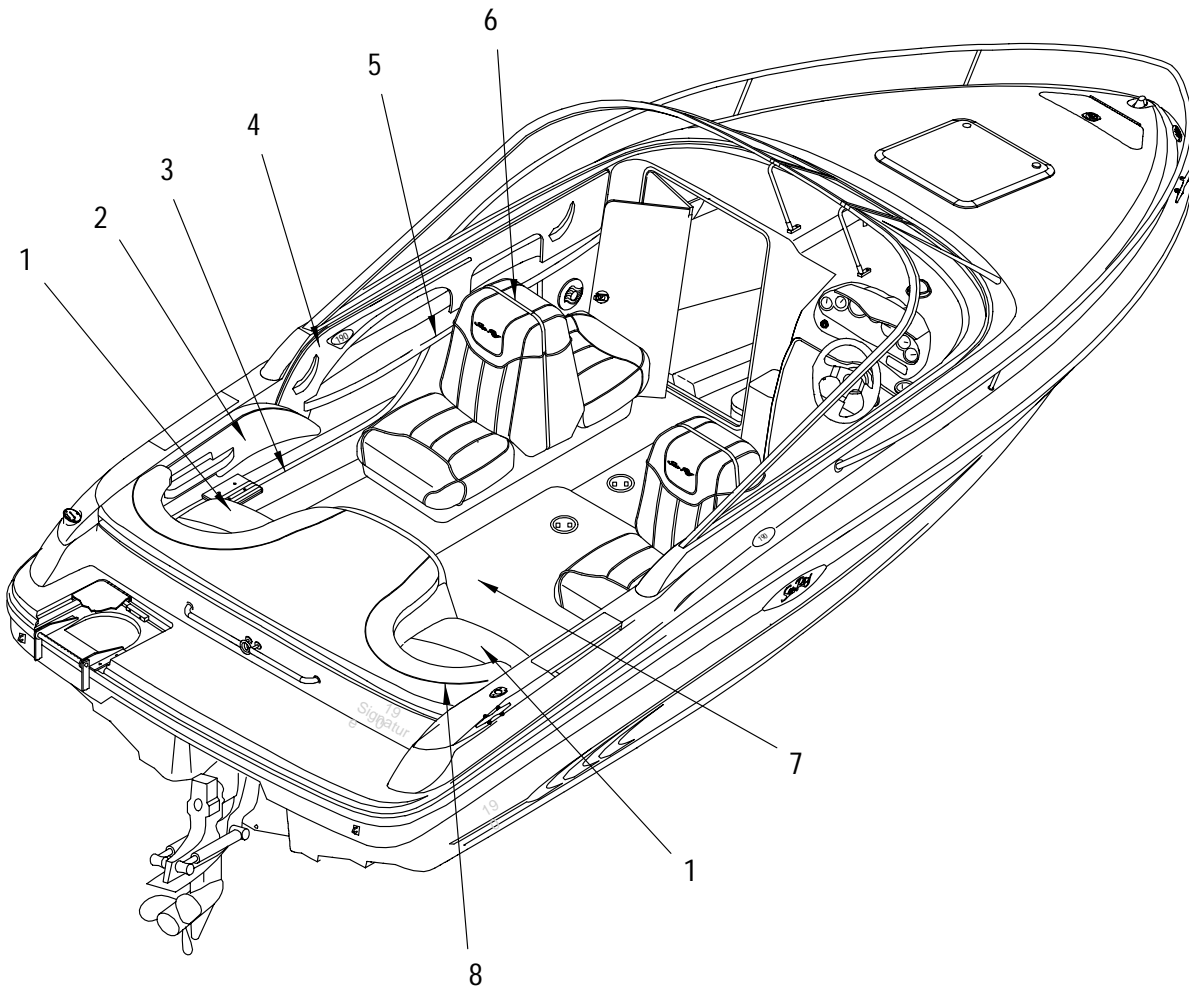

COCKPIT UPHOLSTERY (OPTIONAL) TWO B/B SEATS W/MTRBX/JMP ST