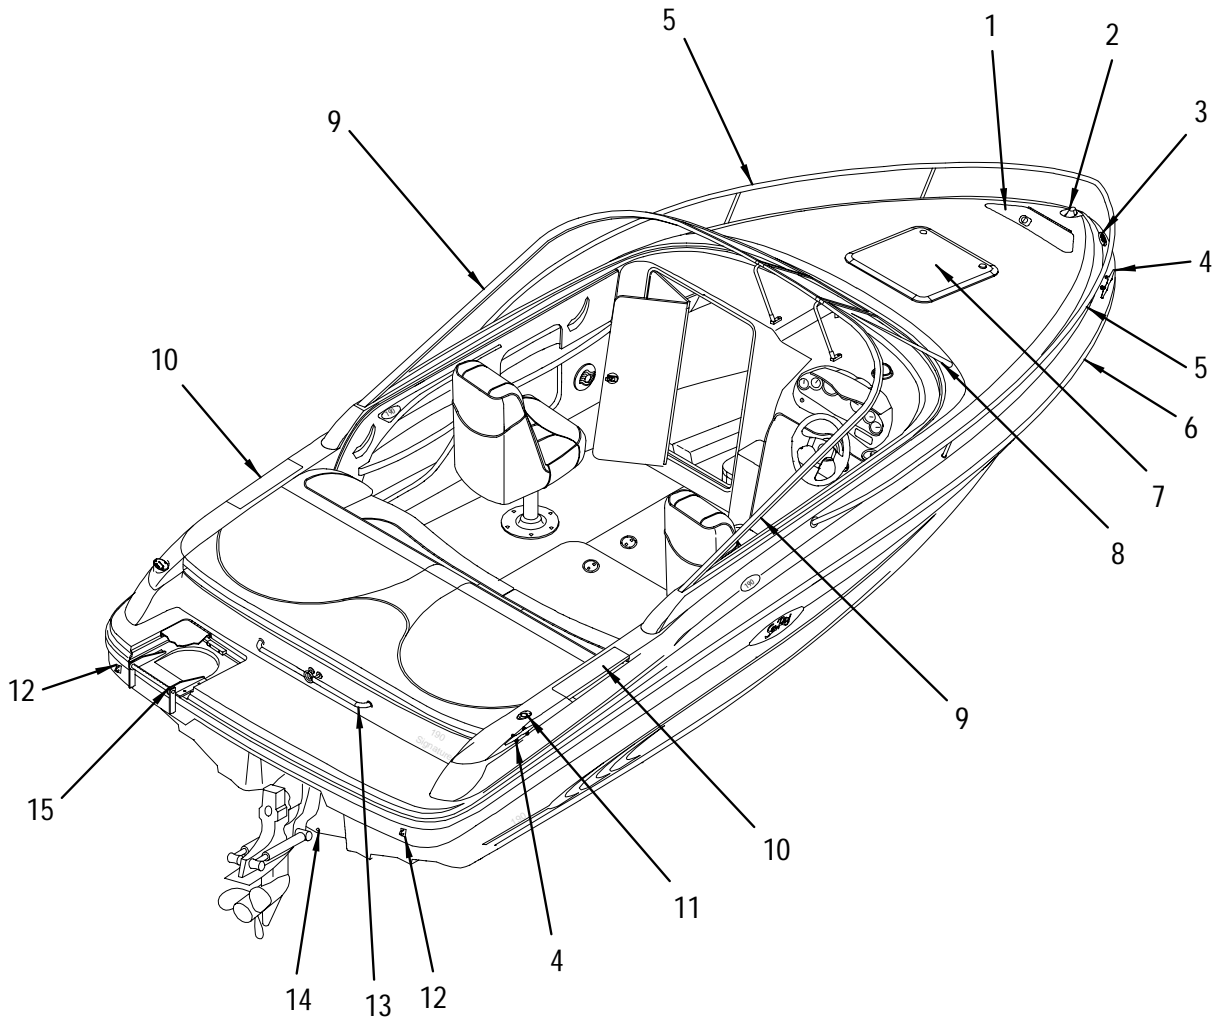

2000 190 CUDDY CABIN I/O

TABLE OF CONTENTS

<u>STANDARD & OPTIONAL LAYOUTS</u>	<u>PAGE</u>
EXTERIOR.....	1, 2
EXTERIOR GRAPHICS - (NO TWO TONE).....	3, 4
EXTERIOR GRAPHICS (TWO TONE).....	5, 6
COCKPIT.....	7, 8
COCKPIT UPHOLSTERY (STANDARD) TWO BUCKET SEATS	
W/SUNPAD.....	9, 10
COCKPIT UPHOLSTERY (OPTIONAL) TWO B/B SEATS W/MTRBX/JMP	
ST.....	11, 12
COCKPIT UPHOLSTERY (OPTIONAL) PORT B/B SEAT/STBD BKT SEAT	
W/MTR BX JMPST.....	13, 14
INTERIOR.....	15, 16
BILGE.....	17
STEERING SYSTEM.....	18
INSTRUMENT PANEL.....	19, 20
FUEL SYSTEM.....	21
CANVAS, CONVERTIBLE TOP.....	22, 23
CANVAS (BIMINI).....	24, 25

<u>OPTIONS - PARTS LIST</u>	<u>PAGE</u>
4.3L ALPHA (190 PHP) MCM STERN DRIVE.....	26
4.3L EFI ALPHA (210 PHP) MCM STERN DRIVE.....	26
5.0L ALPHA (220 PHP) MCM STERN DRIVE.....	26
5.0L EFI ALPHA (240 PHP) MCM STERN DRIVE.....	26
CANVAS PACKAGE - SUNBRELLA.....	26
BIMINI TOP & BOOT W/ VERTICAL STORAGE.....	26
COCKPIT COVER.....	26
PORTABLE HEAD.....	26
STBD BUCKET/PORT B/B /MOTOR BOX /JUMP SEATS.....	26
BATTERY ON/OFF SWITCH.....	26
DEPTH FINDER - FEET / METERS.....	26
HALON SYSTEM.....	26
REMOTE OIL FILTER-1 (V-6) STD ON EFI ENGINE.....	26
REMOTE OIL FILTER-1 V8 (STD ON MPI & EFI).....	26
WINDSHIELD WIPER (STARBOARD).....	26
GALVANIZED TRAILER.....	26
HATCH COVER 20 X 20.....	26
COMPASS.....	26
2 BACK / BACK SEATS / MOTOR BOX /JUMP SEATS.....	26
TRANSOM TRAILER TRIM SWITCH.....	26
SINGLE CD PLAYER - W/ SPEAKERS & AMPLIFIER.....	26
ITALY / SEPARATE BOW LIGHTS.....	26
TWO TONE GELCOAT GRAPHICS.....	26, 27
FINISHED FIBERGLASS FLOOR W/ SNAP-IN CARPET.....	27
C E OPTION GROUP.....	27
C E FIRE SYSTEM - EUROPEAN DEALERS ONLY.....	27
OWNER ORIENTATION VIDEO - PAL FORMAT.....	27
HOURMETER.....	27
NEUTRAL FABRIC OPTION - FIRST MATE CREAM.....	27

EXTERIOR