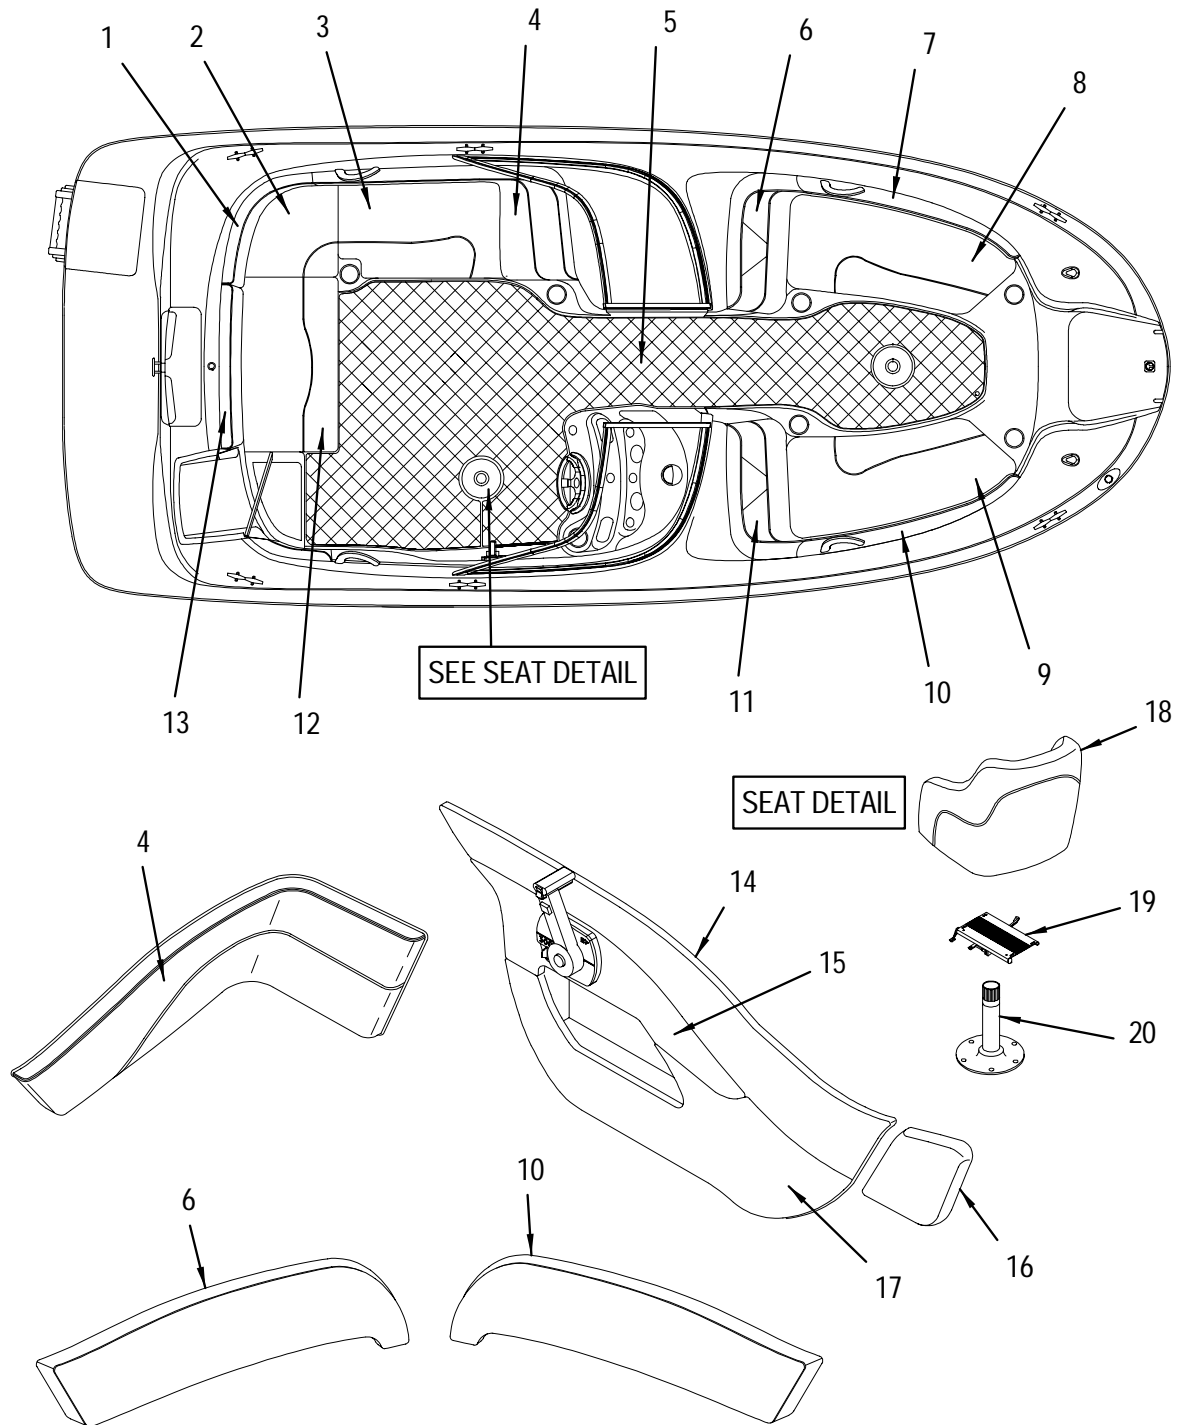

COCKPIT (AFT STARBOARD VIEW)

1	1395920	DOOR, 190SD-00 STBD STRG
	1274810	HINGE, SS CONT 1.25" X 31"
2	1365550	LATCH, FLUSH T-HNDL W/O LOCK BLK
3	1156355	TRIM, EDGE PEARL MOTOR BOX SMALL
4	496521	COMPASS, FLUSH MT 3 7/8" BLK HOUSE/BLUE LIGHT
5	1390509	VISOR, DASH 190SD-00 KHAKI
6	1156017	DRINKHOLDR, PLAS 4"X 3" MUG SZ PRL
7	1287283	RECEPTACLE, FEMALE 12V LONG THRD BLK
	1259977	PLATE, FEMALE 12V RECEPTACLE MNT
8	1049873	SPEAKER, DUAL CONE EXT 6.5" CM1600
	489617	COVER, SPEAKER EXTERIOR COVER BACKING
	1155621	GRILL, SPEAKER EXT 6.5" PRL CM1600
9	819920	CONTROL, REM THRTL/SHIFT CLSC 3000 W/CONN
11	1086362	HANDLE, GRAB PRL CUSTOM SR
12	1154020	PEDESTAL, ALUM 11.25" RIBBED W/DELCUP
	1141183	SLIDE ASSY, SEAT MILLENNIUM 10.5" MNT HOLES
	1219989	SEAT SLIDE, HANDLE SECONDARY TWIST CNTRL DRAG
	1219955	SEAT SLIDE, INTERNAL DELRIN CUP FOR #1141183
	1219971	SEAT SLIDE, LEVER ACTUATED LOCK FOR #1141183
	1219963	SEAT SLIDE, ROLL PIN PART OF #1141183
13	1396969	190SD 00, MOTORBOX FBGLS HI#
	1156355	TRIM, EDGE PEARL MOTOR BOX SMALL
	775874	HINGE, SS CONT 2"X 36" POLISHED
14	634592	BRACKET, SS GAS CYL FLAT W/BALL STUD
15	638106	CYLINDER, GAS 60PSI 20"EXT X 12"COMP
	634550	BRACKET, SS GAS CYL 90DEG L-BRKT W/BALL LONG
16	1340223	FOAM, P/C 190SD-00 CONV MTR BOX
17	1155993	ACCESS PLATE, POLYPROP W/O-RING 4" PEARL
18	1231125	190SD 00, BASE, AFT SEAT FBGLS HI#
19	1391309	DOOR, HDPE 190SD-00 STBD ACCESS PRL
	845255	LATCH, FLUSH MOUNT PULL WHT 12MM-17MM
20	130716	HEAD, PORTABLE SANI POTTI PARCHMENT 2.8GAL

NOT SHOWN

324756	LABEL, RECEPTACLE 12V-15A MAX (LEXAN)

COCKPIT (UPHOLSTERY)