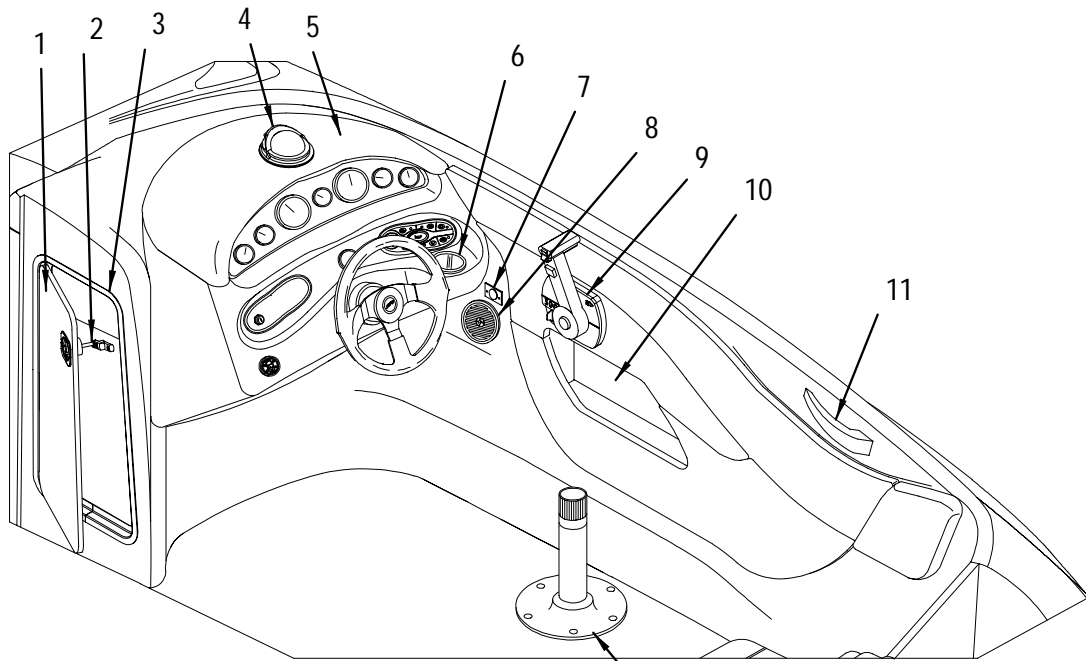

COCKPIT (AFT STARBOARD VIEW)