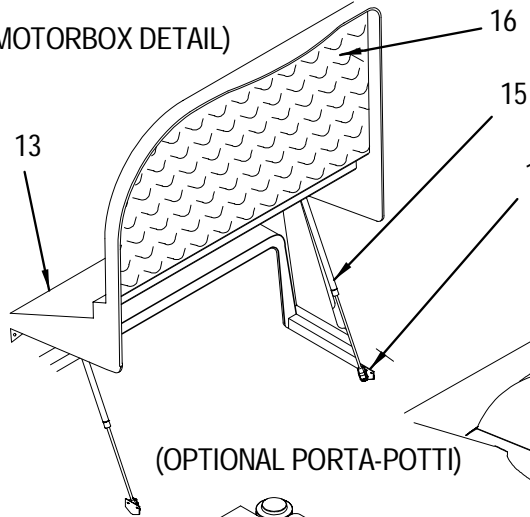

SEE UPHOLSTERY PAGE FOR SEAT DETAIL

(MOTORBOX DETAIL)