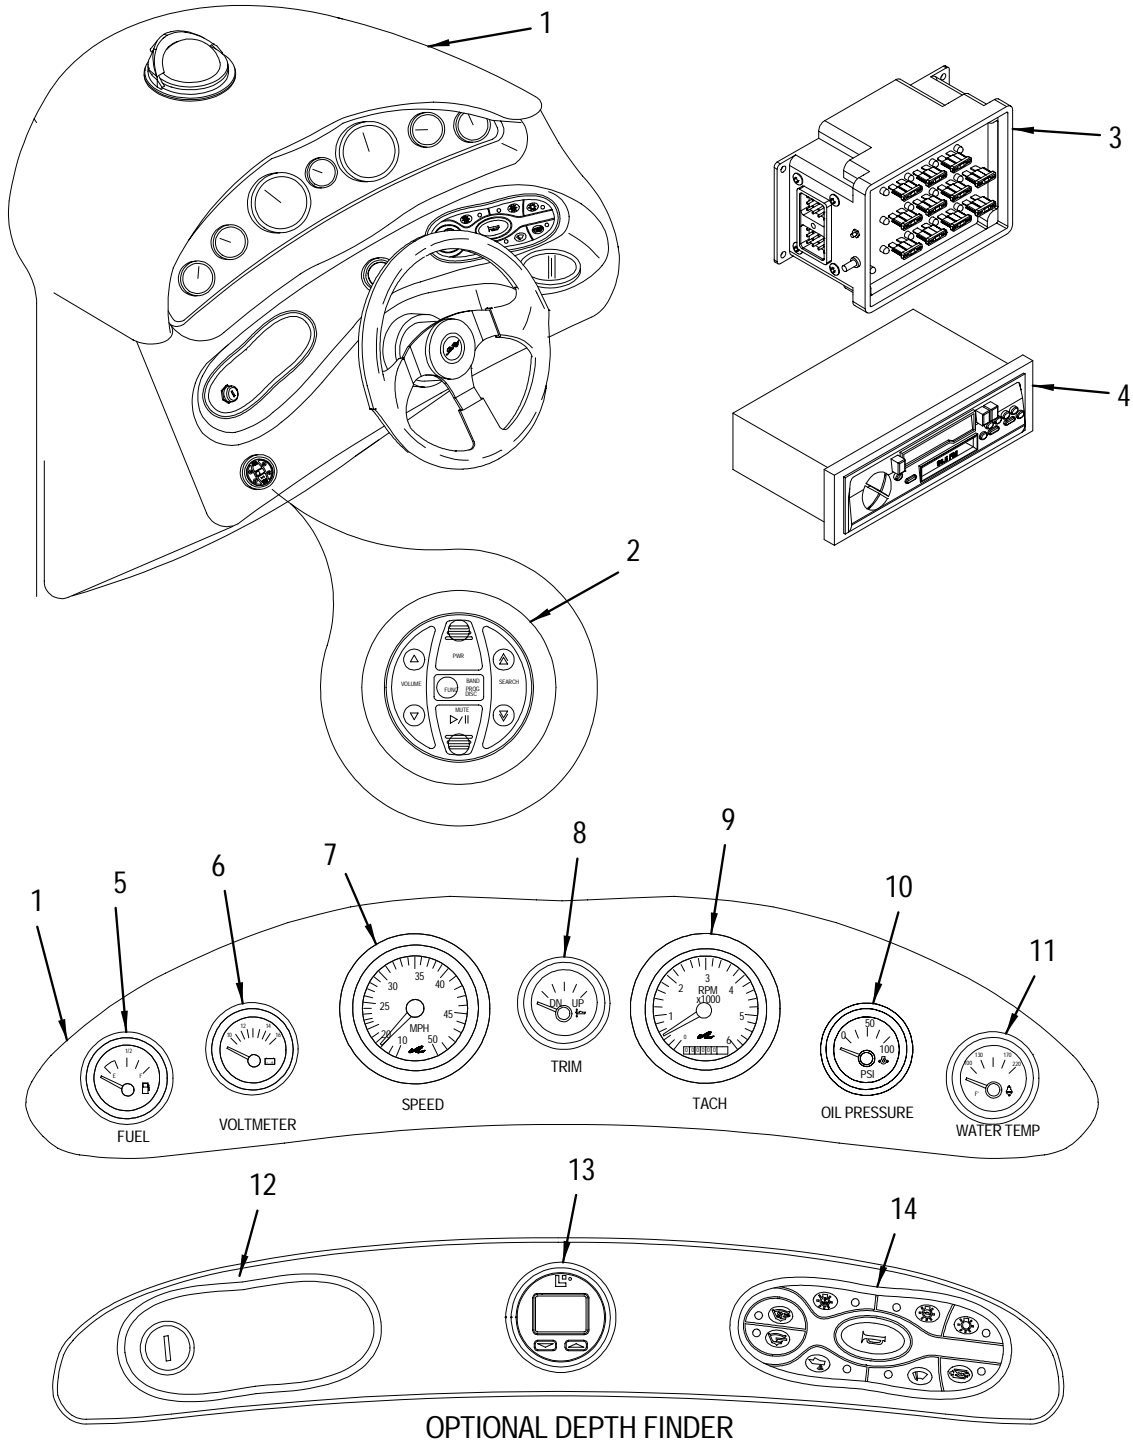

COCKPIT (HELM)

**COCKPIT (HELM)**

- 1 1387190 PANEL, 190SD-00 INST A/F
- 1387224 PANEL, BLANK:190SD-00 INST
- 2 1163062 STEREO, REMOTE CNTRL CHR BZL/GRY FACE
- 1312750 CABLE, CLARION REMOTE EXTENSION CABLE 24'
- 3 1123785 MODULE, ELEC INTERFACE 190BR/210/260BR-99
- 4 1312768 STEREO, AM/FM CLARION M3170SR2
- 761387 STEREO, AM/FM CASSETTE CD CHANGER W/REMOTE
- 875484 ANTENNA LEAD, STEREO SOFT WIRE 30"
- 5 1291285 GAUGE, FUEL 2" SGL STA 12V MLSS A/F
- 6 1291277 GAUGE, VOLTMETER 10-16 MLSS A/F
- 7 1291442 GAUGE, SPEEDO 50 MPH 3" PITOT MLSS A/F
- 757906 CLAMP, HOSE SPRING 1/4" OD SELF TIGHTENING SS
- 8 1291533 GAUGE, TRIM TELE (MERC) MLSS A/F
- 9 1291418 GAUGE, TACH/LCDHOUR 3"6K GAS 12V MLSS A/F
- 10 1291327 GAUGE, OIL PRESS 0-80 2" 12V MLSS A/F
- 11 1291509 GAUGE, WATER TEMP 220 DEG 12V MLSS A/F
- 12 1204619 PANEL, 260DA-99 IGN SW
- 557785 SWITCH, IGN STARTER
- 552000 KEY, IGN (SPECIFY KEY)
- 13 742296 DEPTH FINDER, LOWRANCE 3500 GREY W/O BEZEL
- 987693 DEPTH FINDER, BEZEL GRY W/CHR OVERLAY
- 14 1142314 MODULE, ELEC KEYPAD W/BCKLT 260DA-99