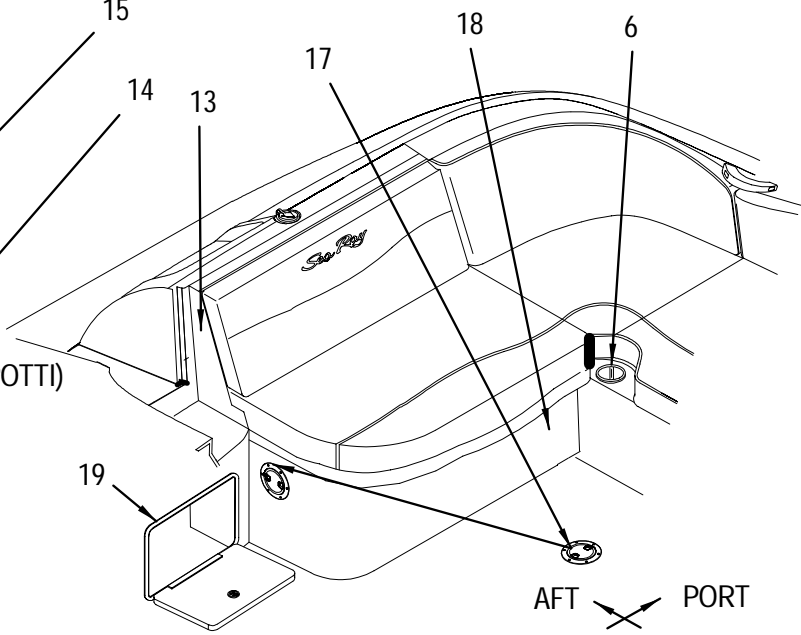

COCKPIT (AFT STARBOARD VIEW)

SEE UPHOLSTERY PAGE FOR SEAT DETAIL

(MOTORBOX DETAIL)

(OPTIONAL PORTA-POTTI)

---

**COCKPIT (AFT STARBOARD VIEW)**

1	1395920	DOOR, 190SD-00 STBD STRG
	1274810	HINGE, SS CONT 1.25" X 31"
2	1365550	LATCH, FLUSH T-HNDL W/O LOCK BLK
3	1156355	TRIM, EDGE PEARL MOTOR BOX SMALL
4	496521	COMPASS, FLUSH MT 3 7/8" BLK HOUSE/BLUE LIGHT
5	1390509	VISOR, DASH 190SD-00 KHAKI
6	1156017	DRINKHOLDR, PLAS 4"X 3" MUG SZ PRL
7	1287283	RECEPTACLE, FEMALE 12V LONG THRD BLK
	1259977	PLATE, FEMALE 12V RECEPTACLE MNT
8	1049873	SPEAKER, DUAL CONE EXT 6.5" CM1600
	489617	COVER, SPEAKER EXTERIOR COVER BACKING
	1155621	GRILL, SPEAKER EXT 6.5" PRL CM1600
9	819920	CONTROL, REM THRTL/SHIFT CLSC 3000 W/CONN
11	1086362	HANDLE, GRAB PRL CUSTOM SR
12	1154020	PEDESTAL, ALUM 11.25" RIBBED W/DELCUP
	1141183	SLIDE ASSY, SEAT MILLENNIUM 10.5" MNT HOLES
	1219989	SEAT SLIDE, HANDLE SECONDARY TWIST CNTRL DRAG
	1219955	SEAT SLIDE, INTERNAL DELRIN CUP FOR #1141183
	1219971	SEAT SLIDE, LEVER ACTUATED LOCK FOR #1141183
	1219963	SEAT SLIDE, ROLL PIN PART OF #1141183
13	1396969	190SD 00, MOTORBOX FBGLS HI#
	1156355	TRIM, EDGE PEARL MOTOR BOX SMALL
	775874	HINGE, SS CONT 2"X 36" POLISHED
14	634592	BRACKET, SS GAS CYL FLAT W/BALL STUD
15	638106	CYLINDER, GAS 60PSI 20"EXT X 12"COMP
	634550	BRACKET, SS GAS CYL 90DEG L-BRKT W/BALL LONG
16	1340223	FOAM, P/C 190SD-00 CONV MTR BOX
17	1155993	ACCESS PLATE, POLYPROP W/O-RING 4" PEARL
18	1231125	190SD 00, BASE, AFT SEAT FBGLS HI#
19	1391309	DOOR, HDPE 190SD-00 STBD ACCESS PRL
	845255	LATCH, FLUSH MOUNT PULL WHT 12MM-17MM
20	130716	HEAD, PORTABLE SANI POTTI PARCHMENT 2.8GAL