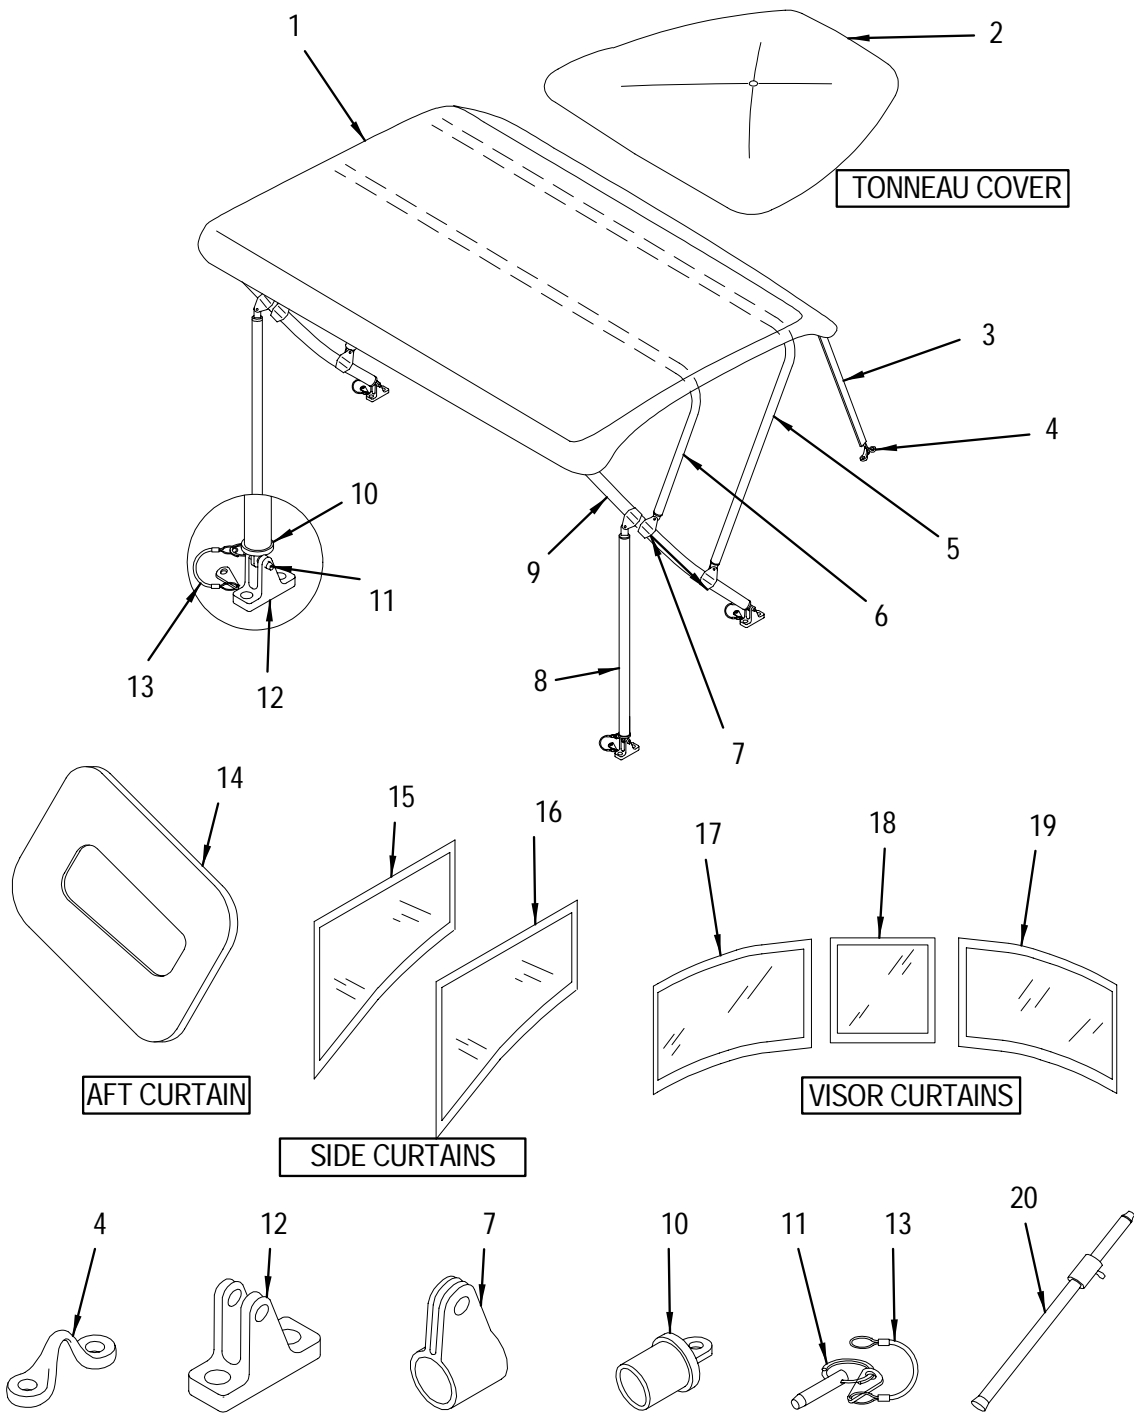

CANVAS (BIMINI TOP)

CANVAS (BIMINI TOP)

1	1222777	CANVAS, 190SDOB-99 BIM TOP RED
	1222801	CANVAS, 190SDOB-99 BIM TOP HNTR
	1222793	CANVAS, 190SDOB-99 BIM TOP MEDB
	1274950	CANVAS, 190SDOB-00 BIM TOP TOAST
3	1255595	CANVAS, 190SDOB-99 BIM TOP FWD STRAP BLK
4	195412	EYE, STRAP EYE (SNAP EYE) CHROME (CONV TOP)
5	1255561	CANVAS, 190SDOB-99 BIM TOP BOW2 N/HDWR
6	1255579	CANVAS, 190SDOB-99 BIM TOP BOW3 N/HDWR
7	595462	SLIDE, JAW SLIDE NYLON 7/8" GREY (CONV TOP)
8	1255603	CANVAS, 190SDOB-99 BIM TOP REAR STANCH
9	1255553	CANVAS, 190SDOB-99 BIM TOP MAIN BOW N/HDWR
	1255587	CANVAS, 190SDOB-99 BIM TOP HDWR MNT PKG
10	595488	CAP, INSIDE EYE END 7/8" GREY NYLON
11	1357854	PIN, PULL 1.25" TOGGLE W/RING LNYRD SPRING SS
12	663393	HINGE, DECK, ANGLE W/PULL PIN HOLE
13	720193	LANYARD, 2 7/8" COATED(ALL GREATLAKES T/BOWS)
14	1384999	CANVAS, 190SD-00 AFT CURT RED
	1385012	CANVAS, 190SD-00 AFT CURT W/SNPS MEDB
	1385004	CANVAS, 190SD-00 AFT CURT W/SNPS HNTR
	1384981	CANVAS, 190SD-00 AFT CURT TOAST
20	148429	POLE, TONNEAU COVER SUPPORT ADJ

BIMINI TOP BOOT

1	1222785	CANVAS, 190SDOB-99 BIM TOP BOOT RED
	1222827	CANVAS, 190SDOB-99 BIM TOP BOOT HNTR
	1222819	CANVAS, 190SDOB-99 BIM TOP BOOT MEDB
	1274943	CANVAS, 190SDOB-00 BIM TOP BOOT TOAST

BIMINI TOP FABRIC

	1255504	CANVAS, 190SDOB-99 BIM TOP FAB RED
	1255512	CANVAS, 190SDOB-99 BIM TOP FAB MEDB
	1255520	CANVAS, 190SDOB-99 BIM TOP FAB HNTR
	1275015	CANVAS, 190SDOB-00 BIM TOP FAB TOAST

CANVAS, (RAW MATERIAL)

1180025	CANVAS, SUNBRELLA TOAST TWEED 60" (BLK & GOLD BOAT)
1180033	CANVAS, SEAMARK TOAST TWEED 60" W/BC (BLK & GOLD BOAT)
1130061	CANVAS, SUNBRELLA HUNTER TWEED 60" GRN (GREEN BOAT)
1130079	CANVAS, SEAMARK HUNTER TWEED 60" W/BC (GREEN BOAT)
1193762	CANVAS, SUNBRELLA MEDITERRANEAN TWEED 60"BLUE (BLUE BOAT)
1193770	CANVAS, SEAMARK MEDITERRANEAN TWEED 60"W/BC (BLUE BOAT)
595983	CANVAS, SUNBRELLA DUBONNET TWEED 60" W/BC (RED BOAT)
298372	CANVAS, SUNBRELLA DUBONNET TWEED 60" RED (RED BOAT)

NOT SHOWN COCKPIT COVER OPTION

1385020	CANVAS, 190SD-00 BIM CPC W/O SNPS TOAST
1385046	CANVAS, 190SD-00 BIM CPC W/O SNPS RED
1385061	CANVAS, 190SD-00 BIM CPC N/SNPS MEDB
1385053	CANVAS, 190SD-00 BIM CPC N/SNPS HNTR
1385103	CANVAS, 190SD-00 BIM CPC W/SNPS TOAST
1385079	CANVAS, 190SD-00 BIM CPC W/SNPS RED
1385087	CANVAS, 190SD-00 BIM CPC W/SNPS MEDB
1385095	CANVAS, 190SD-00 BIM CPC W/SNPS HNTR

SIDE CURTAIN SET

1222942	CANVAS, 190SDOB-99 SIDE CURT RED (COMPLETE)
1222959	CANVAS, 190SDOB-99 SIDE CURT SET W/SNPS MEDB (COMPLETE)
1222967	CANVAS, 190SDOB-99 SIDE CURT SET W/SNPS HNTR (COMPLETE)
1274976	CANVAS, 190SDOB-00 SIDE CURT TOAST (COMPLETE)

SIDE CURTAINS

15	1255611	CANVAS, 190SDOB-99 SIDE CURT PORT RED
	1255629	CANVAS, 190SDOB-99 SIDE CURT PORT MEDB
	1255637	CANVAS, 190SDOB-99 SIDE CURT PORT HNTR
	1275056	CANVAS, 190SDOB-00 SIDE CURT PORT TOAST
16	1255652	CANVAS, 190SDOB-99 SIDE CURT STBD RED
	1255660	CANVAS, 190SDOB-99 SIDE CURT STBD MEDB
	1255686	CANVAS, 190SDOB-99 SIDE CURT STBD HNTR

SIDE CURTAINS (continued)

16	1275064	CANVAS, 190SDOB-00 SIDE CURT STBD TOAST

TONNEAU COVER OPTION

2	1270917	CANVAS, 190SDOB-99 TONNEAU CVR W/SNP HNTR PH2
	1270909	CANVAS, 190SDOB-99 TONNEAU CVR W/SNP MEDB PH2
	1270891	CANVAS, 190SDOB-99 TONNEAU CVR RED PH2
	1275072	CANVAS, 190SDOB-00 TONNEAU CVR TOAST PH2

VISOR CURTAIN SET

1274992	CANVAS, 190SDOB-00 VISOR CURT CLEAR/TOAST 3PC (COMPLETE)
1255736	CANVAS, 190SDOB-99 VISOR CURT CLEAR/RED 3PC (COMPLETE)
1255744	CANVAS, 190SDOB-99 VSR CURT 3PC W/SNP CLR/MDB (COMPLETE)
1255751	CANVAS, 190SDOB-99 VSR CURT 3PC W/SNP CLR/HNT (COMPLETE)

VISOR CURTAINS