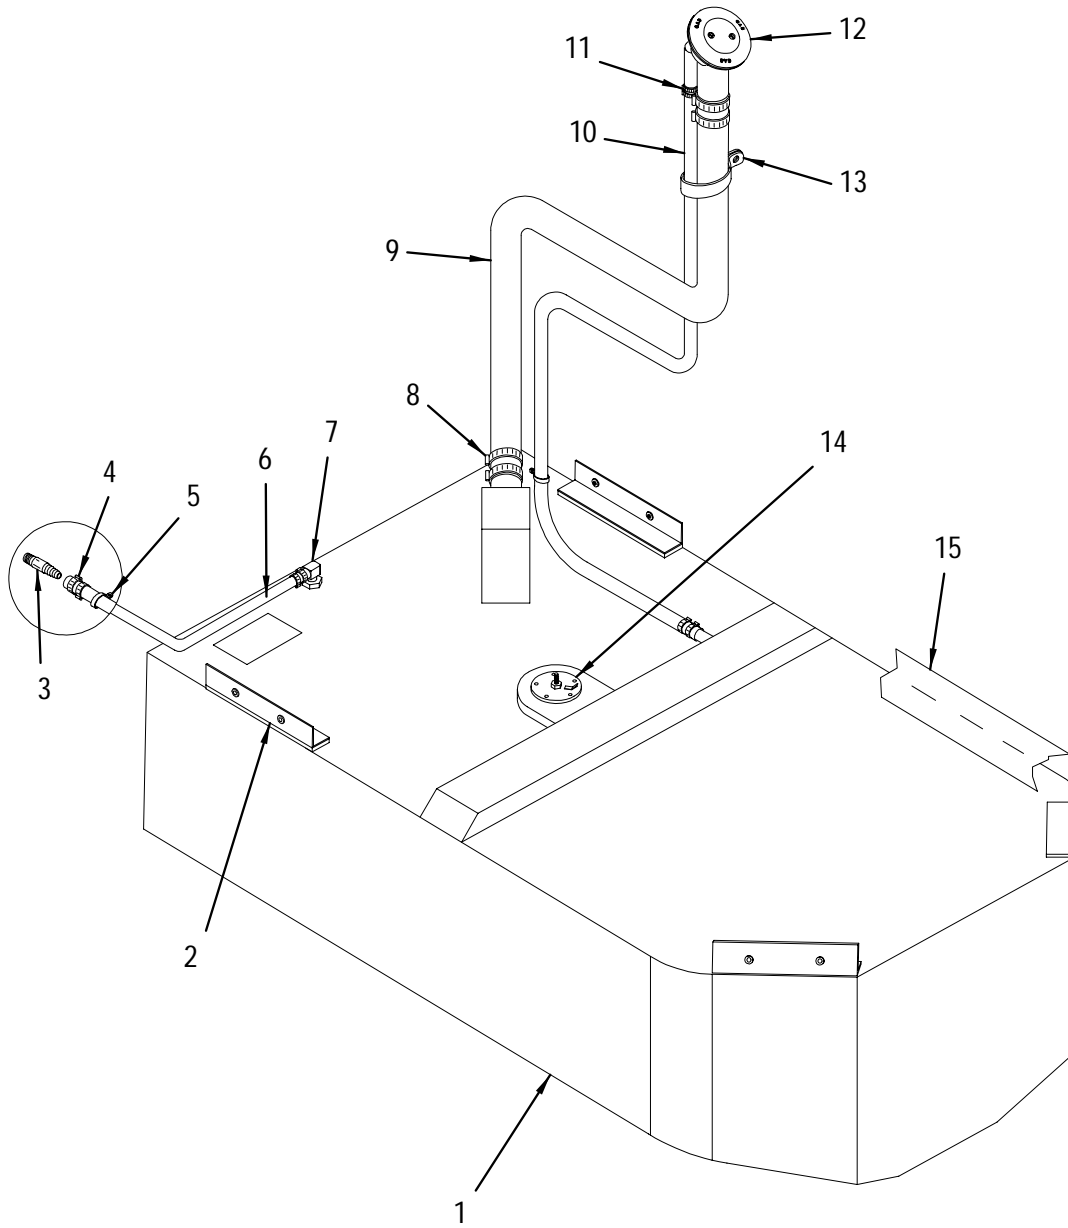

FUEL SYSTEM

FUEL SYSTEM

1	1340264	TANK, FUEL 190SD-00 40GAL PLAS
2	141747	ANGLE, PVC 2"X 2"X 1/4"X 10' GREY
	485318	TAPE, FOAM CLSD-CELL NEOPRENE 3/8"TH X 2"W
3	147611	ADAPTER, BRASS 1/4"MPT X 3/8"BARB
4	123398	CLAMP, HOSE #06M 5/16"-7/8" SS MINI
5	123661	CLAMP, LOOM VINYL DIP 1"
6	684738	HOSE, FUEL 3/8" TYPE A CLASS 1
7	1098250	TUBE, P/U FUEL-SPECIFY TANK (FOR#1076223)
8	256693	CLAMP, HOSE #24 1"-2" SS .505
9	123745	HOSE, FUEL 1.5" TYPE A CLASS 2
10	123778	HOSE, FUEL 5/8" TYPE A CLASS 2
11	256677	CLAMP, HOSE #12 1/2"-1.25" SS .505
12	1109354	DECK PLATE, GAS CHR W/VENT 45DG NCK RED CODE
	1098615	DECK PLATE, GAS CHR W/VENT (SHIM ONLY)
	1213867	DECK PLATE, CAP W/CHAIN GAS (FOR #1109354)
	1068592	KEY, DECK PLATE CAP
13	123604	CLAMP, LOOM VINYL DIP 2.5"
14	861633	SENDING UNIT, FUEL
15	468934	TAPE, VAC PAK WHT (4"X 36YDS) PRESERVATION

NOT SHOWN

852632	LABEL, WARNING LEAKING FUEL
852533	LABEL, FUEL RECOMMENDATION
852624	LABEL, STAY CLEAR OF MOVING PARTS