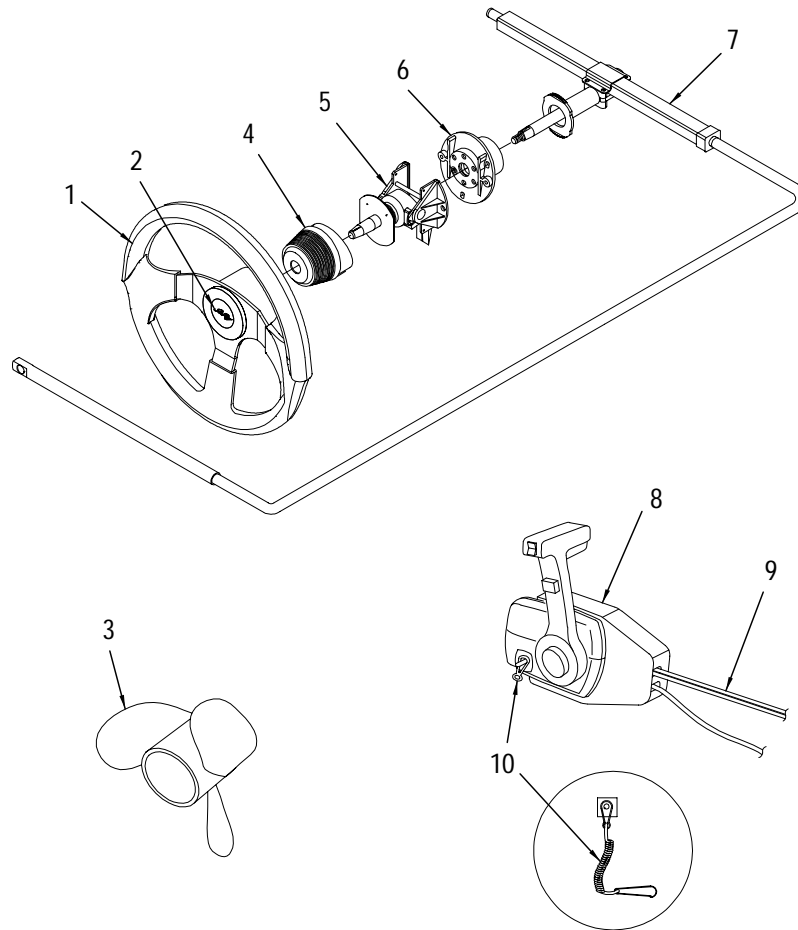

STEERING SYSTEM

STEERING SYSTEM

- 1 1144062 STEERING WHEEL, SPBOAT POL W/KHKI PVC ALUM CA
- 2 917013 EMBLEM, S/R EMB SCRIPT WHEEL GOLD-BEZEL 1.75"
- 3 1048438 PROP, 14"X 23" ALUM BLACK MAX
- 944868 PROP, 14.25"X 21" ALUM BLACK MAX
  (OPTIONAL)
- 499798 PROP, 13.75"X 21" VENGEANCE RH
  (OPTIONAL)
- 169672 PROP, 14"X 19" VENGEANCE RH
  (OPTIONAL)
- 4 126987 STEERING, MOUNT 90 DEG BEZEL ONLY
- 958439 STEERING, BELLOWS TILT STEERING BLK
- 5 1092246 STEERING, TILT HELM BACK-MNT
- 6 662510 STEERING, PERFORMANCE TILT MECHANISM
- 7 1091834 STEERING, BACK MNT RACK/CABLE 14.0' ASSY
- 8 819920 CONTROL, REM THRTL/SHIFT CLSC 3000 W/CONN
- 9 1006295 CABLE, CONTROL TELEFLEX 12' 600A/MERC SERIES
- 1006311 CABLE, CONTROL TELEFLEX 13' 600A/MERC SERIES
- 123604 CLAMP, LOOM VINYL DIP 2.5"
- 10 778928 LANYARD, COILED STOP SWITCH