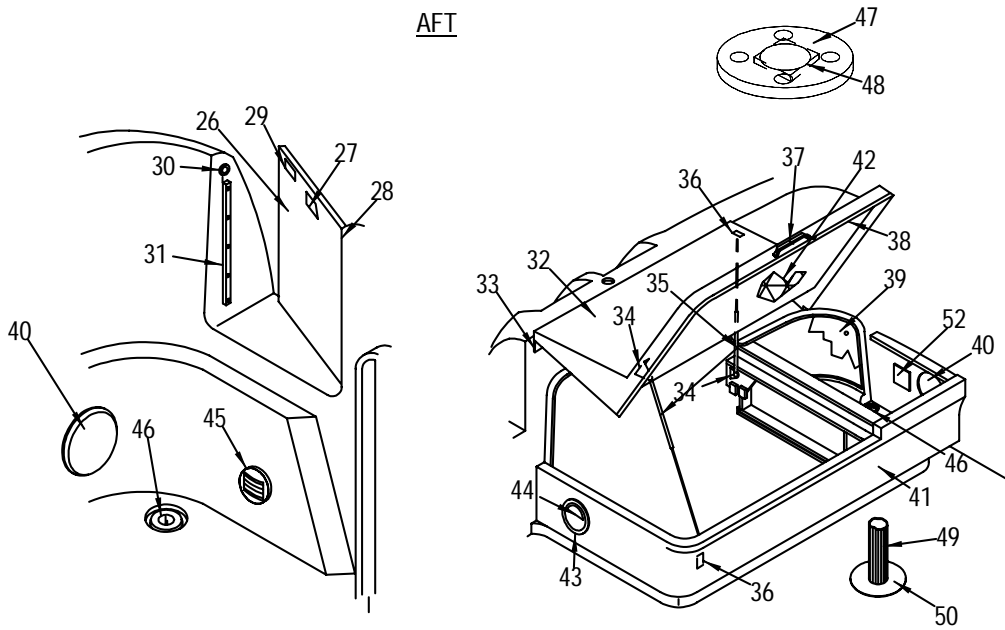

COCKPIT (STARBOARD/AFT)

AFT