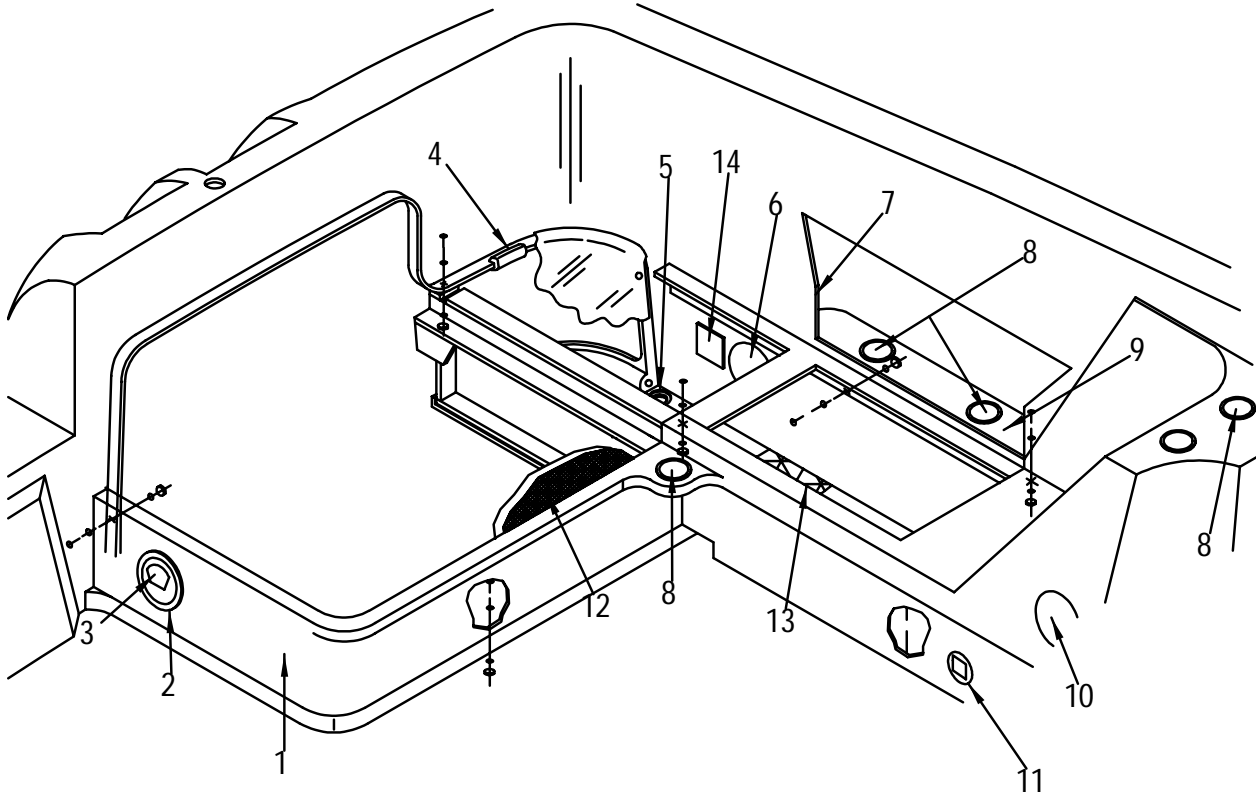

COCKPIT AFT (PORT LOUNGE OPTION)

COCKPIT AFT (PORT LOUNGE OPTION)

- 1 1231844 210SD 99, AFT SEAT BASE OPT LOUNGE FBGLS HIN#
- 2 1155993 ACCESS PLATE, POLYPROP W/O-RING 4" PEARL
- 3 962985 LABEL, FIRE PORT ACCESS-KEEP CLEAR
- 551689 LABEL, WARNING PYHY FIRE EXT PRT (LEXAN)
- 4 1156355 TRIM, EDGE PEARL MOTOR BOX SMALL
- 5 266130 DRAIN, LINER W/90 DEG ELBOW 1" PLASTIC
- 256685 CLAMP, HOSE #16 3/4"-1.5" SS .505
- 6 137349 ACCESS PLATE, PLAS CVR 5" WHT
- 7 1184472 TRIM, EDGE PEARL LEATHER 1"X 5/16"
- 8 1156009 DRINKHOLDR, PLAS 4"X 3" MUG SZ PRL W/NPL
- 9 1148527 BOX, T/F 210SD-99 SIDE PNL STRG PRL
- 10 1049873 SPEAKER, DUAL CONE EXT 6.5" CM1600
- 1140391 GRILL, SPEAKER EXT 6.5" WHT CM1600
- 11 137380 LIGHT, NAV STERN FLUSH MT CKPT
- 1200369 BULB, REPL FOR #0137380/#0783670
- 12 970343 FOAM, P/C 210SD-98 CONV MTR BOX
- 13 801324 HDPE, 1/4"X 4'X 8' LAVANT II UTIL GRD BLK

BATTERY ON/OFF SWITCH OPTION

- 14 723791 PANEL, SPBOATS BATT SW BLK OPT
- 723650 SWITCH, BATTERY ON/OFF MASTER W/LOCK

CE OPTION GROUP

- 14 723791 PANEL, SPBOATS BATT SW BLK OPT
- 723650 SWITCH, BATTERY ON/OFF MASTER W/LOCK

FABRICS, MISC MATERIALS, ETC.

- 1135631 VINYL, GRANDE D SEASHELL EXP FLAT
- 1135649 VINYL, GRANDE D SEASHELL EXP 1/4"F/B
- 1122183 VINYL, GRANDE D VAN EXP FLAT
- 1122167 VINYL, GRANDE D VAN EXP 1/4"F/B
- 1135615 VINYL, TORO D SEASHELL EXP FLAT
- 1135623 VINYL, TORO D SEASHELL EXP 1/4"F/B
- 1122175 VINYL, TORO D VAN EXP FLAT
- 1122159 VINYL, TORO D VAN EXP 1/4"F/B
- 1122241 VINYL, GRANDE D GALAXY BLUE EXP FLAT
- 1122241 VINYL, GRANDE D GALAXY BLUE EXP FLAT
- 1128487 FABRIC, GEOMETRIC STRAW (NDLPNCH) W/BACK
- 1123504 CARPET, EXT 24 OZ DOE SKIN #9294 BT
- 911107 CARPET, EXT 28 OZ DUNE MARBLE #903 FB

SINGLE CD PLAYER - WITH SPEAKERS OPTION

- 10 1049865 SPEAKER, COAXIAL EXT 6.5" CM1620
- 1140409 GRILL, SPEAKER EXT 6.5" WHT CM1620