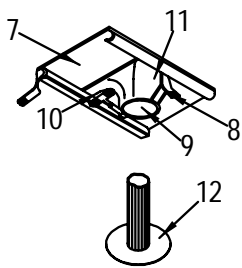

COCKPIT (PORT/FORWARD)

(DETAIL A)