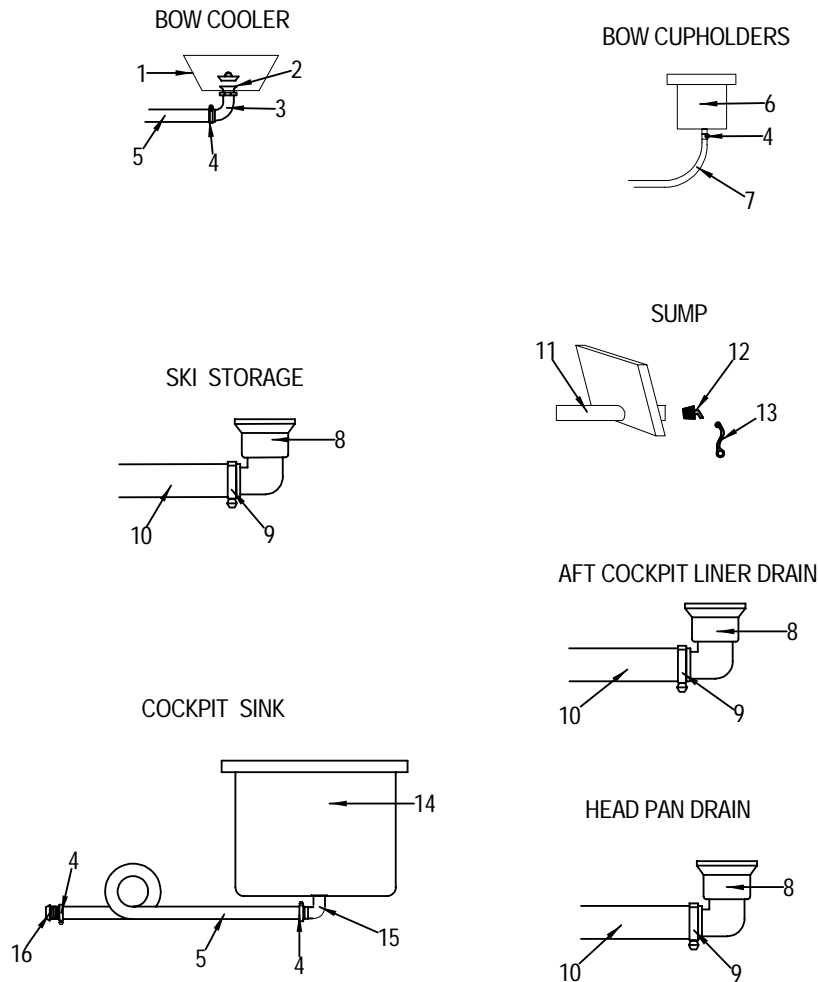

DRAINAGE SYSTEM

DRAINAGE SYSTEM

1	1036573	COOLER, 20"X 11"X 10" FOAMED MOLDED
2	140061	PLUG, DRAIN PLUG SNAPTITE 1/2"
3	411132	ELBOW, PVC 1/2"MPT X 1/2"BARB X 90DEG
4	123398	CLAMP, HOSE #06M 5/16"-7/8" SS MINI
5	857706	HOSE, CORR VAC 5/8" PVC BILGE GREY
6	1156009	DRINKHOLDR, PLAS 4"X 3" MUG SZ PRL W/NPL
7	124347	HOSE, PVC CLEAR 3/8"
8	266130	DRAIN, LINER W/90 DEG ELBOW 1" PLASTIC
9	256685	CLAMP, HOSE #16 3/4"-1.5" SS .505
10	123901	HOSE, CORR BILGE 1 1/8" BLK
11	130351	PIPE, PVC SCH 20 BOE PIPE 3/4" X 20'
12	156224	PLUG, DRAIN PLUG SNAPTITE 7/8"
13	418632	LANYARD, W/TAB/RING
14	1148501	SINK, V/F WET BAR PRL 99
15	785774	DRAIN, W/PLUG 100DEG 5/8" BARB BLK W/WHT HEAD
16	1098425	THRU-HULL, PLAS 5/8" PEARL