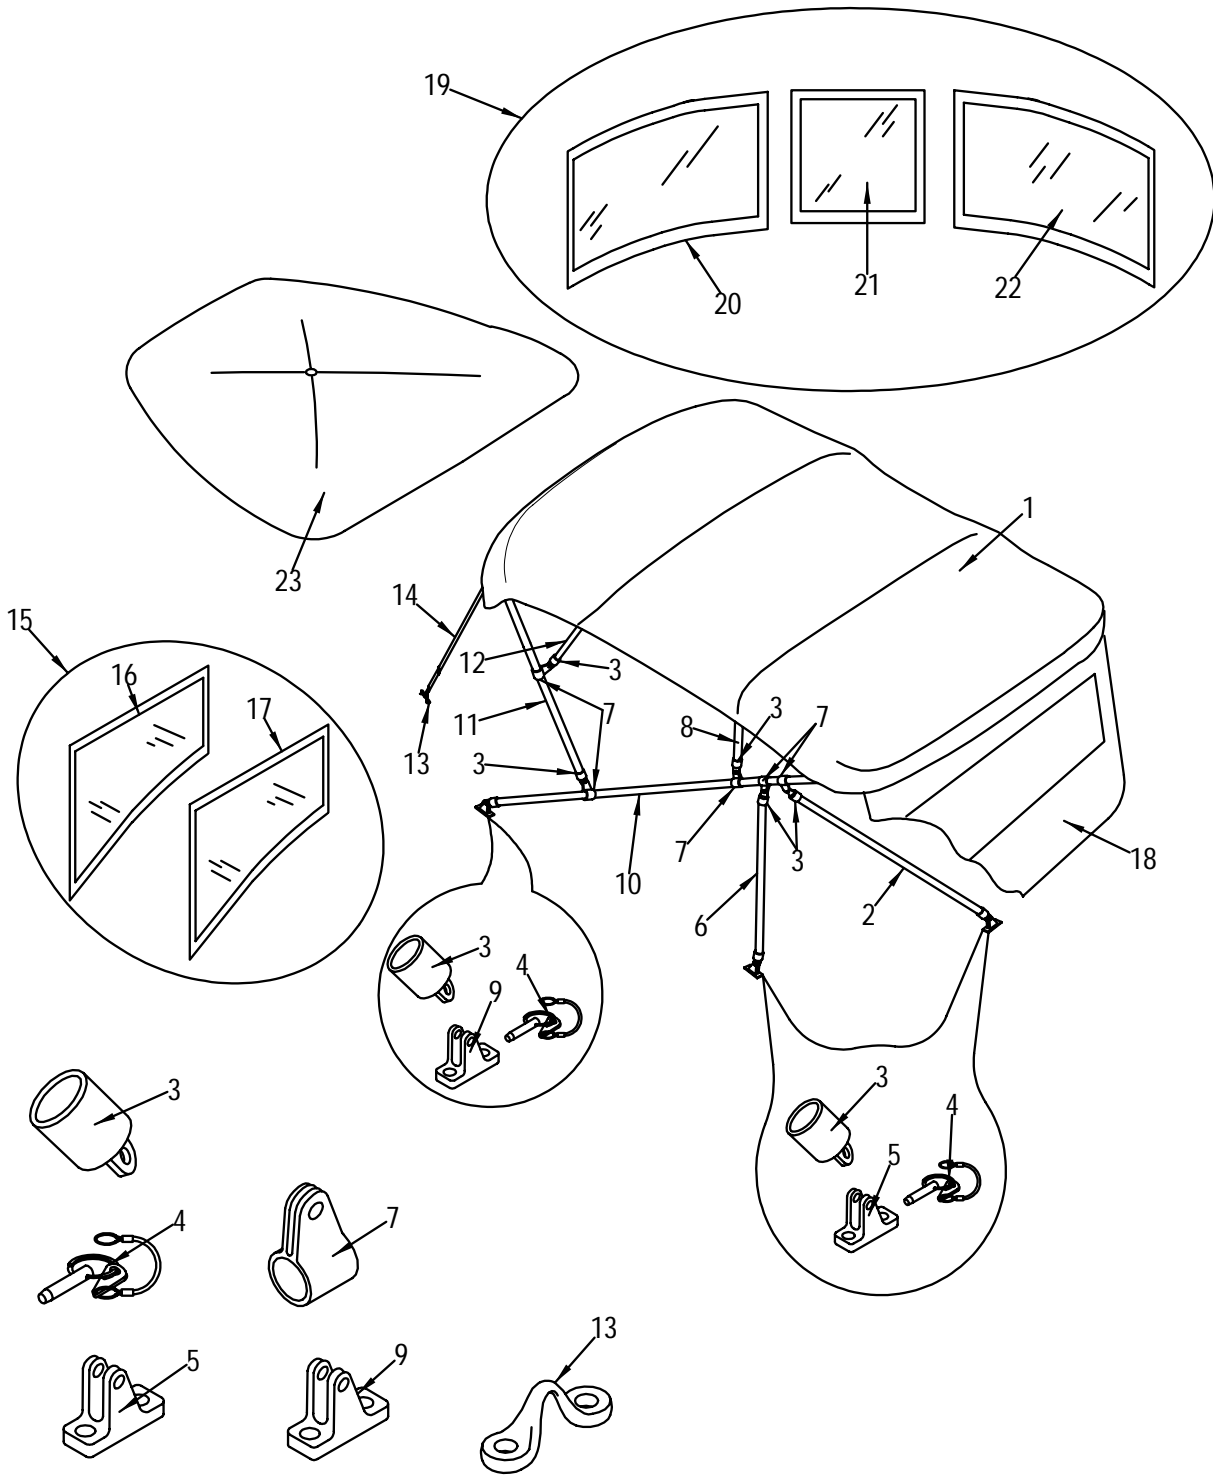

ELECTRICAL/DASH

1	1047406	PANEL, 210SD-98 INST UPR
	1135912	PANEL, BLANK:210SD-98 INST UPR
2	883397	GAUGE, VOLTMETER 10-16 MLSS
3	883389	GAUGE, OIL PRESS 0-80 2" 12V MLSS
4	883355	GAUGE, SPEEDO 65 MPH 3" MLSS
5	883363	GAUGE, TACH/HOUR 3"6K GAS 12V MLSS
6	883371	GAUGE, WATER TEMP 220 DEG 12V MLSS
7	883413	GAUGE, TRIM TELE (MERC) MLSS
8	1047398	PANEL, 210SD-98 INST LWR
	1135904	PANEL, BLANK:210SD-98 INST LWR
9	885590	GAUGE, BLANK:DUMMY SS BEZEL
10	883405	GAUGE, FUEL 2" SGL STA 12V MLSS
11	1047380	PANEL, 210SD-98 SWITCH
	1135920	PANEL, BLANK:210SD-98 SWITCH
12	720144	PLUG, ROCKER SWITCH HOLE "V" SERIES GREY
13	679290	ACTUATOR, ROCK VERT BLK W/BUE LENS WATER SYS
	648097	BODY, ROCK SW SPST BLK 12V INCAND
14	759084	ACTUATOR, ROCK VERT BLK W/RED HORN SYMBOL
	679332	BODY, ROCK SW SPST MOM
15	744706	ACTUATOR, ROCK VERT BLK W/BUE LENS OF-ANC-RN
	679340	BODY, ROCK SW 'V' OFF-2ON-2ON 12V INC
16	679274	ACTUATOR, ROCK VERT BLK W/BUE LENS LIGHTS
	648097	BODY, ROCK SW SPST BLK 12V INCAND
17	679167	ACTUATOR, ROCK VERT BLK W/BUE LENS BLG PUMP
	648097	BODY, ROCK SW SPST BLK 12V INCAND
18	679266	ACTUATOR, ROCK VERT BLK W/BUE LENS BLG BLWR
	648097	BODY, ROCK SW SPST BLK 12V INCAND
19	1184274	SWITCH, IGN STARTER
	552000	KEY, IGN (SPECIFY KEY)
20	977009	FUSE BLOCK, 14-GNG BLADE-TYPE W/GRND PAD
21	266007	FUSE, BLADE TYPE ATO 15A
22	730994	FUSE, BLADE TYPE CLOSED 7.5A
23	731000	FUSE, BLADE TYPE CLOSED 10A
24	520668	FUSE, BLADE TYPE CLOSED 3A
25	265967	FUSE, BLADE TYPE ATO 5A
26	1190412	VISOR, DASH 190SDOB/210SD-99 KHAKI
	1190404	VISOR, DASH 210SD-99 TITAN (DOVE)
27	676601	COVER, STEREO RETRACTABLE BLK
	1049816	STEREO, AM/FM CLARION M0350 CASSETTE 12V
	875484	ANTENNA LEAD, STEREO SOFT WIRE 30"
28	1156009	DRINKHOLDR, PLAS 4"X 3" MUG SZ PRL W/NPL
29	324335	RECEPTACLE, FEMALE 12V
30	324756	LABEL, RECEPTACLE 12V-15A MAX (LEXAN)
31	1049873	SPEAKER, DUAL CONE EXT 6.5" CM1600
	1140391	GRILL, SPEAKER EXT 6.5" WHT CM1600
32	1231471	210SD 99, PANEL, DASH ACCESS HIN#

COMPASS OPTION

34	496521	COMPASS, FLUSH MT 3 7/8" BLK HOUSE/BLUE LIGHT

DEPTH FINDER - FEET/METERS OPTION

9	742296	DEPTH FINDER, LOWRANCE 3500 GREY W/O BEZEL
	825802	BEZEL, TRIM RING
	894170	TRANSDUCER, 20DEG THRU-HULL W/ URETHANE FACE
	987693	DEPTH FINDER, BEZEL GRY W/CHR OVERLAY
12	696039	ACTUATOR, ROCK VERT BLK W/BUE LENS DEPTH SDR
	648097	BODY, ROCK SW SPST BLK 12V INCAND

HALON SYSTEM OPTION

33	179853	LIGHT, INDICATOR GREEN 15V
	884916	WASHER, 190BR/CB 97 HALON SYSTEM LIGHT

NOT SHOWN

263954	CLAMP, HOSE #10 1/2"-1 1/8" SS .505
417675	CLAMP, HOSE #20 3/4"-1.75" SS .505
757906	CLAMP, HOSE SPRING 1/4" OD SELF TIGHTENING SS
969923	HARNES, 210SD-98 WIRING
124271	HOSE, CONDUIT/SPLIT 1/2" BLK
155093	TAPE, ELECTRICAL VINYL 3/4" BLK

SINGLE CD PLAYER - WITH SPEAKERS

27	1158823	STEREO, AM/FM CD PLAYER W/CHANGER CNTRL
31	1049865	SPEAKER, COAXIAL EXT 6.5" CM1620
	1140409	GRILL, SPEAKER EXT 6.5" WHT CM1620

CANVAS (BIMINI TOP, STANDARD) & CANVAS (SUNBRELLA PACKAGE, OPTIONAL)