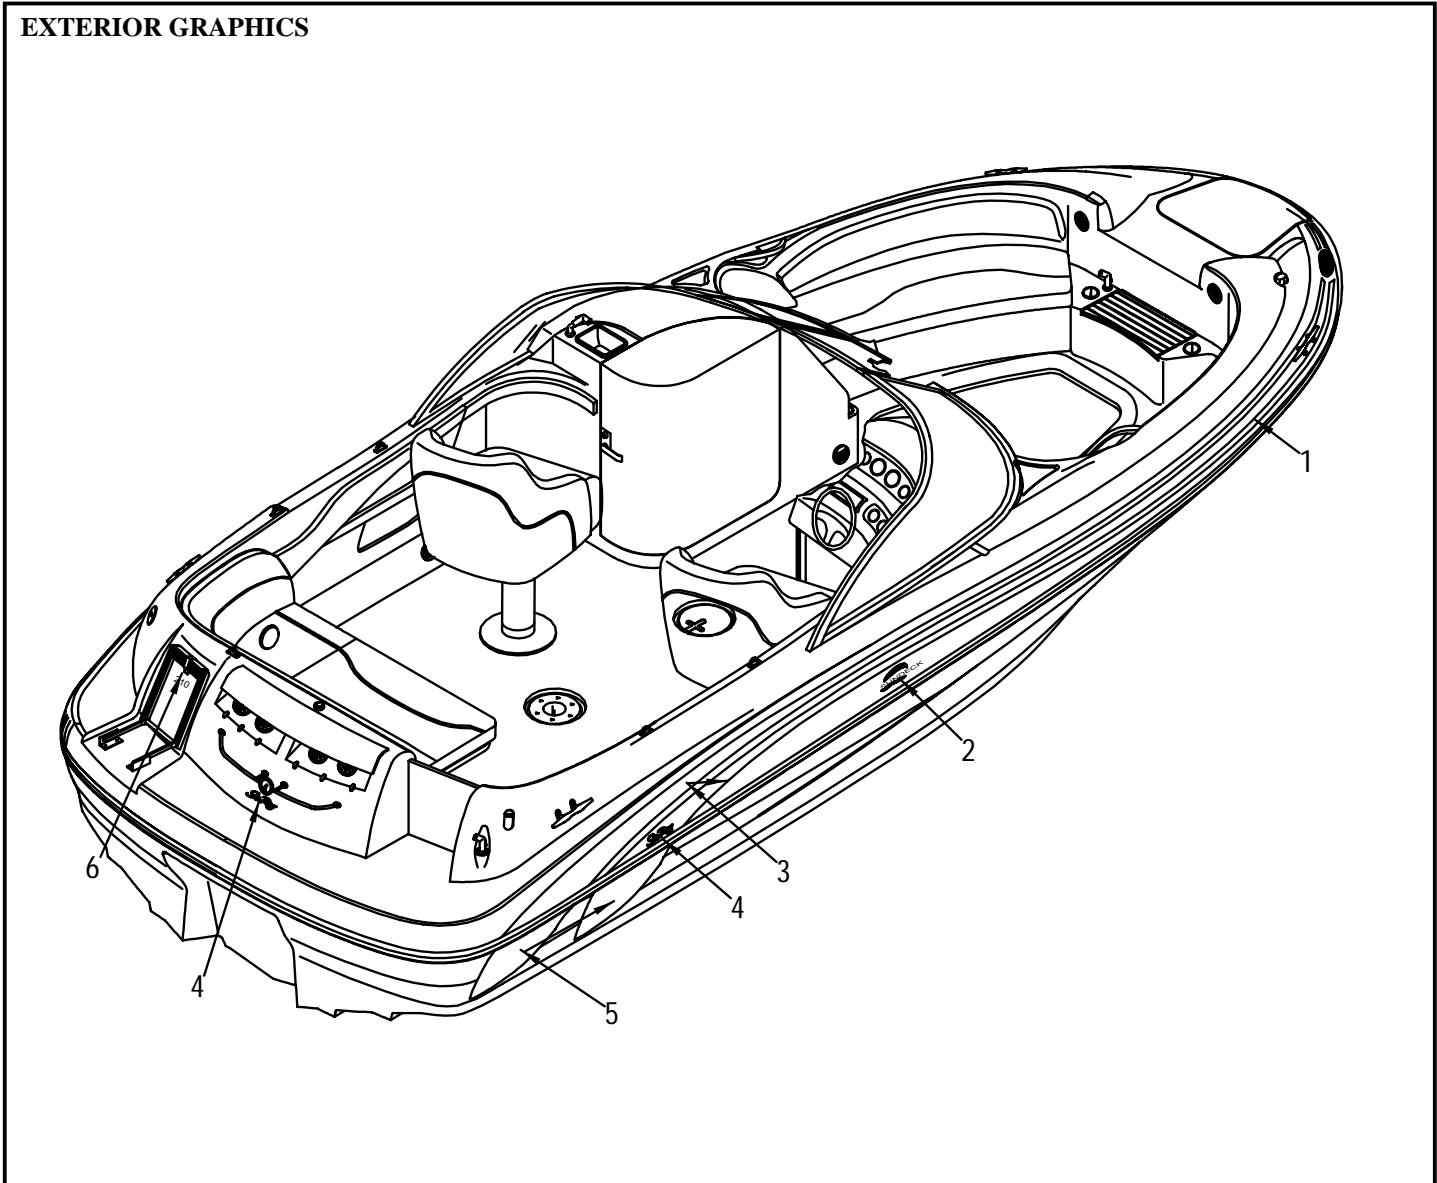

EXTERIOR GRAPHICS

EXTERIOR GRAPHICS

- 1 1073626 TAPE, M/S 1.5"W/1/2"VOID BLK/GLDMET
- 1176940 TAPE, M/S 1.5"W/1/2"VOID RBYMET/SHOYST
- 1176957 TAPE, M/S 1.5"W/1/2"VOID GLXYBL/SHOYST
- 1176965 TAPE, M/S 1.5"W/1/2"VOID HNTRGR/SHOYST
- 2 869529 TAPE, LOGO SUNDECK BLK/GLD
- 1176064 TAPE, LOGO SUNDECK RBYMET/SHOYST
- 1176072 TAPE, LOGO SUNDECK GLXYBL/SHOYST
- 1176080 TAPE, LOGO SUNDECK HNTRGR/SHOYST
- 3 1072792 TAPE, DECK APP 210SD-98 BLK/GLD COMBO PRT
- 1073543 TAPE, APP 210SD-98 BLK/GLD COMBO DECK STB
- 1177062 TAPE, APP 210SD-99 RBYMET/SHOYST DECK PRT
- 1177039 TAPE, APP 210SD-99 RBYMET/SHOYST DECK STB
- 1177070 TAPE, APP 210SD-99 GLXYBL/SHOYST DECK PRT
- 1177047 TAPE, APP 210SD-99 GLXYBL/SHOYST DECK STB
- 1177088 TAPE, APP 210SD-99 HNTRGR/SHOYST DECK PRT
- 1177054 TAPE, APP 210SD-99 HNTRGR/SHOYST DECK STB
- 4 1073881 TAPE, SCRIPT "SEA RAY" BLK
- 1073857 TAPE, SCRIPT "SEA RAY" RBYMET
- 1176924 TAPE, SCRIPT "SEA RAY" GLXYBL
- 1176932 TAPE, SCRIPT "SEA RAY" HNTRGR
- 5 1072750 TAPE, HULL APP 210SD-98 BLK/GLD COMBO PORT
- 1072719 TAPE, HULL APP 210SD-98 BLK/GLD COMBO STBD
- 1177005 TAPE, HULL APP 210SD-99 RBYMET/SHOYST PORT
- 1176973 TAPE, HULL APP 210SD-99 RBYMET/SHOYST STBD
- 1177013 TAPE, HULL APP 210SD-99 GLXYBL/SHOYST PORT

- 5 1176981 TAPE, HULL APP 210SD-99 GLXYBL/SHOYST STBD
- 1177021 TAPE, HULL APP 210SD-99 HNTRGR/SHOYST PORT
- 1176999 TAPE, HULL APP 210SD-99 HNTRGR/SHOYST STBD
- 6 840355 TAPE, MODEL DESG 210 TRANS GLDMET
- 833301 TAPE, MODEL DESG 210 TRANS RBYMET
- 1151232 TAPE, MODEL DESG 210-99 TRANS GLXYBL
- 1151240 TAPE, MODEL DESG 210-99 TRANS HNTRGR