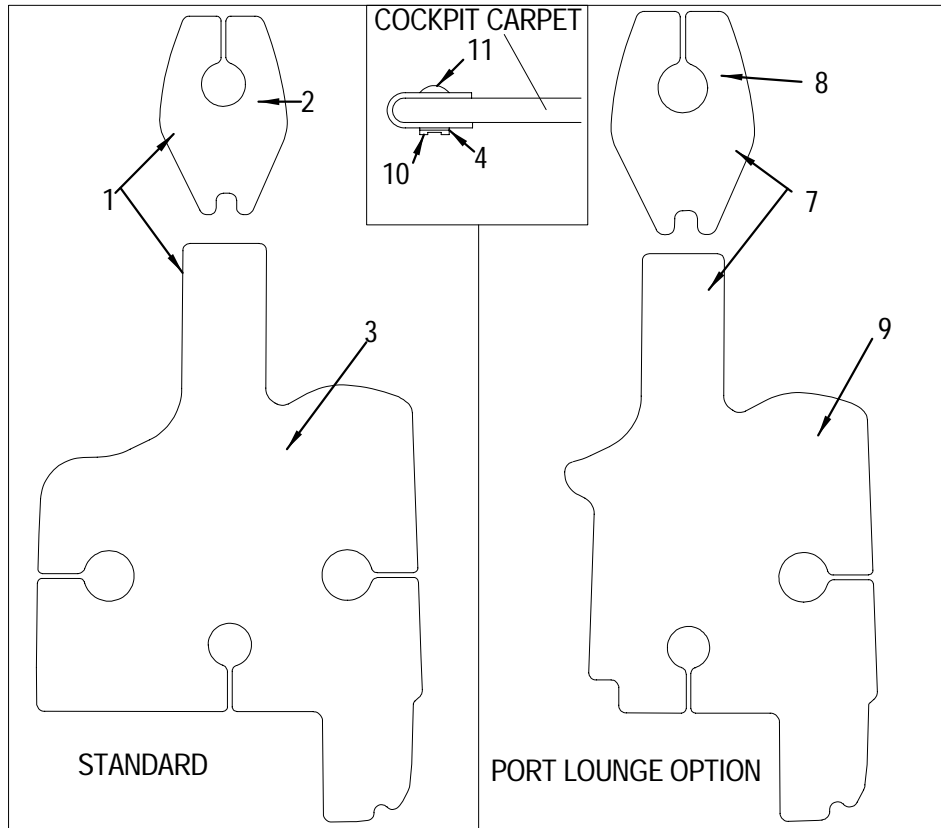

SNAP-IN CARPET LINER (STANDARD)

SNAP-IN CARPET LINER (STANDARD)

- 1 1231430 210SD 99, LINER, SNAPIN CARPET HIN#
- 2 1231463 210SD 99, LINER, SNAPIN CARPET SKI ONLY HIN#
- 1231463 210SD 99, LINER, SNAPIN CARPET SKI ONLY HIN#
- 3 1231448 210SD 99, LINER, SNAP IN CKPT CARPET ONLY HN#
- 4 154369 SNAP STUD, W/#8 X 3/8" PH SS
- 5 154393 SNAP SOCKET, MED ACTION
- 6 154401 SNAP BUTTON, W/1/4" BARREL
- 194225 SNAP REINFORCEMENT, PLAS BACKER
- 911107 CARPET, EXT 28 OZ DUNE MARBLE #903 FB
- 976795 BINDING, CANVAS 1" TAUPE TWEED SUNBRELLA

SNAP-IN CARPET LINER (PORT LOUNGE OPTION)

- 7 1231851 210SD 99, LINER, SNAPIN CMLPT W/PORT LNGE HN#
- 8 1231869 210SD 99, LINER, SNPN CRPT ONLY W/PRT LNG HN#
- 9 154369 SNAP STUD, W/#8 X 3/8" PH SS
- 10 154393 SNAP SOCKET, MED ACTION
- 11 154401 SNAP BUTTON, W/1/4" BARREL
- 194225 SNAP REINFORCEMENT, PLAS BACKER
- 911107 CARPET, EXT 28 OZ DUNE MARBLE #903 FB
- 976795 BINDING, CANVAS 1" TAUPE TWEED SUNBRELLA