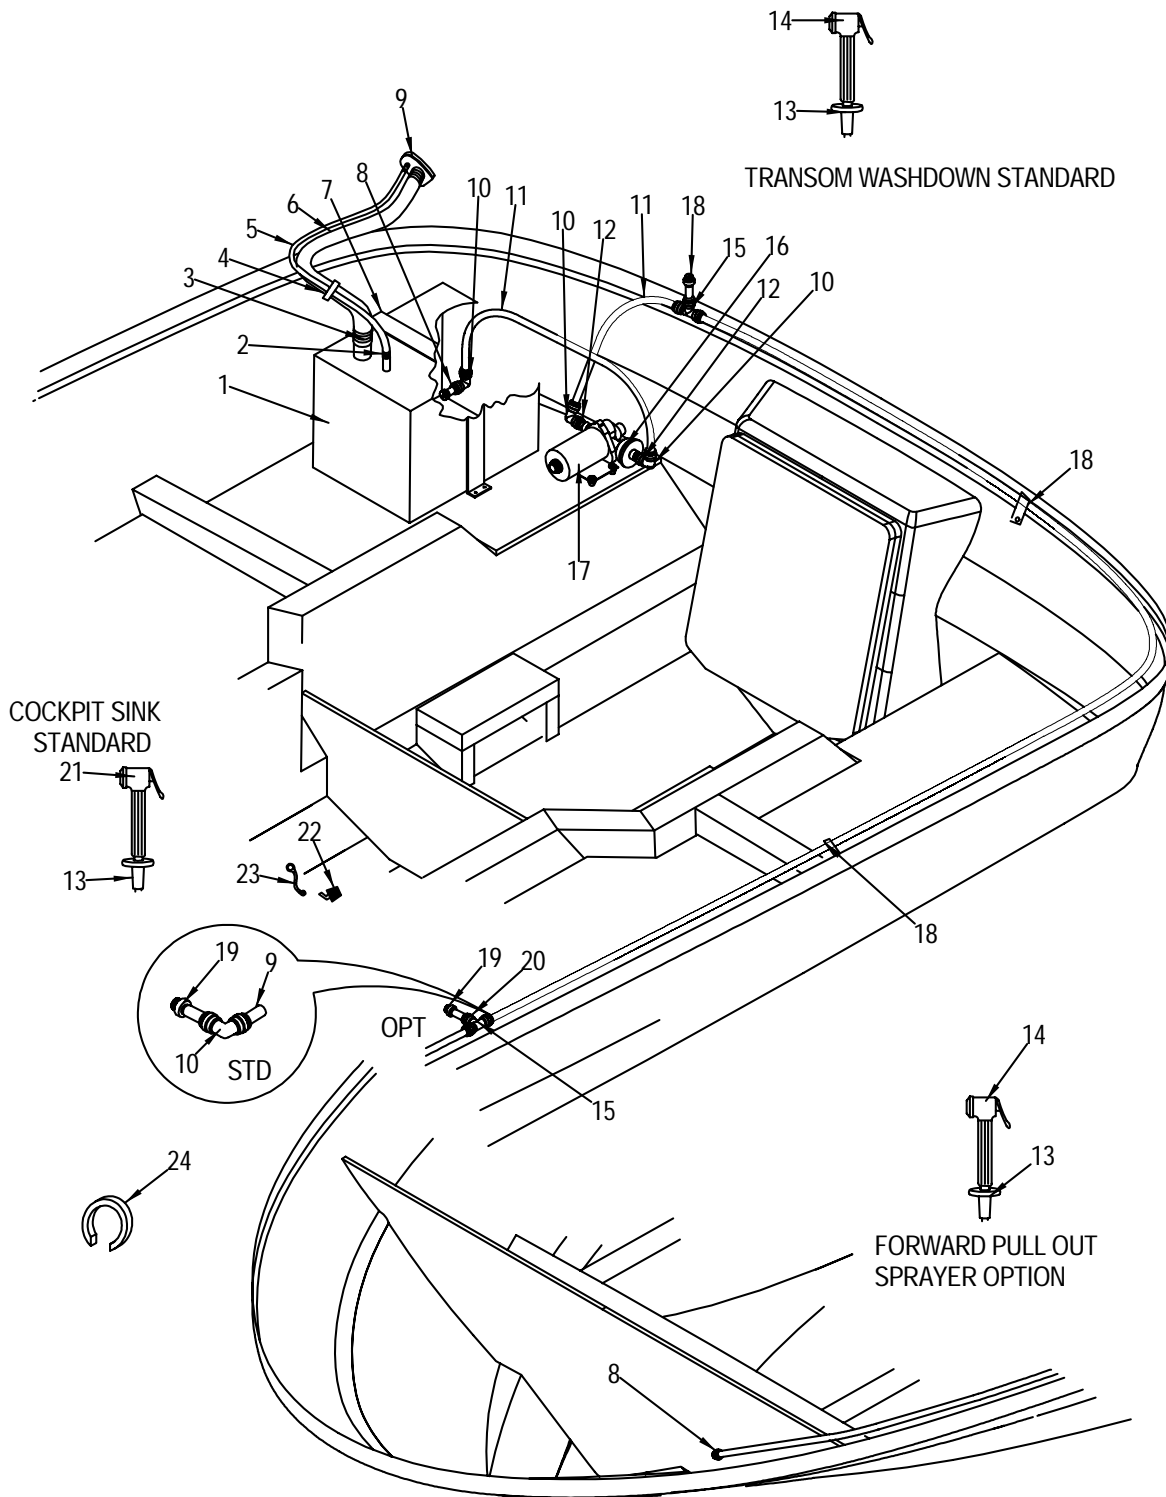

WATER SYSTEM

WATER SYSTEM

1	1018308	TANK, WATER - 10GAL
2	123398	CLAMP, HOSE #06M 5/16"-7/8" SS MINI
3	256693	CLAMP, HOSE #24 1"-2" SS .505
4	123604	CLAMP, LOOM VINYL DIP 2.5"
5	857706	HOSE, CORR VAC 5/8" PVC BILGE GREY
6	490219	HOSE, CORR SAN/WATER-FILL 1.5" RH
	172726	HOSE CUFF, 1.5" RH WHT
7	129247	BAR, ALUM FLAT 1/8"X 2"X 12'
	485318	TAPE, FOAM CLSD-CELL NEOPRENE 3/8"TH X 2"W
8	909952	ADAPTER, WHALE STRAIGHT 1/2"M-15MM BRASS
9	1173137	DECK FILL, WATER W/VENT BLK
10	909978	ELBOW, WHALE 90DEG STEM 15MM
11	1137025	TUBING, WHALE 15MM X 10MM X 164' BLUE
12	910000	ADAPTER, WHALE 1/2"F-15MM
13	1098417	THRU-HULL, PLAS 1 1/8" PRL
14	628024	SHOWER, SPRAY NOZZLE W/8"SS HOSE
15	909929	TEE, WHALE EQUAL 15MM
16	406710	FILTER, IN-LINE WATER 1/2" FPT
17	1075001	PUMP, FRESH WATER 1.6GPM 30PSI 12V
18	123661	CLAMP, LOOM VINYL DIP 1"
19	936088	ADAPTER, BRASS WHALE 3/8"MPT MALE 15MM STEM
20	909945	COUPLING, WHALE EQUAL 15MM
21	785246	SHOWER, SPRAY NOZZLE ANGLE BASE W/WHT HOSE
22	156224	PLUG, DRAIN PLUG SNAPTITE 7/8"
23	418632	LANYARD, W/TAB/RING
24	910083	CLIP, WHALE COLLET 15MM

FORWARD "PULL-OUT" SPRAYER OPTION

8	909952	ADAPTER, WHALE STRAIGHT 1/2"M-15MM BRASS
13	1098417	THRU-HULL, PLAS 1 1/8" PRL
14	628024	SHOWER, SPRAY NOZZLE W/8"SS HOSE

NOT SHOWN

221903	LABEL, FRESH WATER (LEXAN)
130344	ELBOW, PVC 1.5"MPT X 1.5"BARB X 90DEG