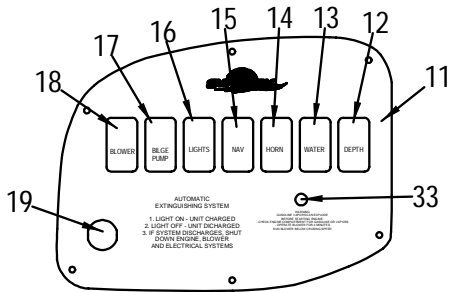

ELECTRICAL/DASH

ELECTRICAL/DASH

1	1047406	PANEL, 210SD-98 INST UPR
	1135912	PANEL, BLANK:210SD-98 INST UPR
2	883397	GAUGE, VOLTMETER 10-16 MLSS
3	883389	GAUGE, OIL PRESS 0-80 2" 12V MLSS
4	883355	GAUGE, SPEEDO 65 MPH 3" MLSS
5	883363	GAUGE, TACH/HOUR 3"6K GAS 12V MLSS
6	883371	GAUGE, WATER TEMP 220 DEG 12V MLSS
7	883413	GAUGE, TRIM TELE (MERC) MLSS
8	1047398	PANEL, 210SD-98 INST LWR
	1135904	PANEL, BLANK:210SD-98 INST LWR
9	885590	GAUGE, BLANK:DUMMY SS BEZEL
10	883405	GAUGE, FUEL 2" SGL STA 12V MLSS
11	1047380	PANEL, 210SD-98 SWITCH
	1135920	PANEL, BLANK:210SD-98 SWITCH
12	720144	PLUG, ROCKER SWITCH HOLE "V" SERIES GREY
13	679290	ACTUATOR, ROCK VERT BLK W/BUE LENS WATER SYS
	648097	BODY, ROCK SW SPST BLK 12V INCAND
14	759084	ACTUATOR, ROCK VERT BLK W/RED HORN SYMBOL
	679332	BODY, ROCK SW SPST MOM
15	744706	ACTUATOR, ROCK VERT BLK W/BUE LENS OF-ANC-RN
	679340	BODY, ROCK SW 'V' OFF-2ON-2ON 12V INC
16	679274	ACTUATOR, ROCK VERT BLK W/BUE LENS LIGHTS
	648097	BODY, ROCK SW SPST BLK 12V INCAND
17	679167	ACTUATOR, ROCK VERT BLK W/BUE LENS BLG PUMP
	648097	BODY, ROCK SW SPST BLK 12V INCAND
18	679266	ACTUATOR, ROCK VERT BLK W/BUE LENS BLG BLWR
	648097	BODY, ROCK SW SPST BLK 12V INCAND
19	1184274	SWITCH, IGN STARTER
	552000	KEY, IGN (SPECIFY KEY)
20	977009	FUSE BLOCK, 14-GNG BLADE-TYPE W/GRND PAD
21	266007	FUSE, BLADE TYPE ATO 15A
22	730994	FUSE, BLADE TYPE CLOSED 7.5A
23	731000	FUSE, BLADE TYPE CLOSED 10A
24	520668	FUSE, BLADE TYPE CLOSED 3A
25	265967	FUSE, BLADE TYPE ATO 5A
26	1190412	VISOR, DASH 190SDOB/210SD-99 KHAKI
	1190404	VISOR, DASH 210SD-99 TITAN (DOVE)
27	676601	COVER, STEREO RETRACTABLE BLK
	1049816	STEREO, AM/FM CLARION M0350 CASSETTE 12V
	875484	ANTENNA LEAD, STEREO SOFT WIRE 30"
28	1156009	DRINKHOLDR, PLAS 4"X 3" MUG SZ PRL W/NPL
29	324335	RECEPTACLE, FEMALE 12V
30	324756	LABEL, RECEPTACLE 12V-15A MAX (LEXAN)
31	1049873	SPEAKER, DUAL CONE EXT 6.5" CM1600
	1140391	GRILL, SPEAKER EXT 6.5" WHT CM1600
32	1231471	210SD 99, PANEL, DASH ACCESS HIN#

COMPASS OPTION

34	496521	COMPASS, FLUSH MT 3 7/8" BLK HOUSE/BLUE LIGHT

DEPTH FINDER - FEET/METERS OPTION

9	742296	DEPTH FINDER, LOWRANCE 3500 GREY W/O BEZEL
	825802	BEZEL, TRIM RING
	894170	TRANSDUCER, 20DEG THRU-HULL W/ URETHANE FACE
	987693	DEPTH FINDER, BEZEL GRY W/CHR OVERLAY
12	696039	ACTUATOR, ROCK VERT BLK W/BUE LENS DEPTH SDR
	648097	BODY, ROCK SW SPST BLK 12V INCAND

HALON SYSTEM OPTION

33	179853	LIGHT, INDICATOR GREEN 15V
	884916	WASHER, 190BR/CB 97 HALON SYSTEM LIGHT

NOT SHOWN

263954	CLAMP, HOSE #10 1/2"-1 1/8" SS .505
417675	CLAMP, HOSE #20 3/4"-1.75" SS .505
757906	CLAMP, HOSE SPRING 1/4" OD SELF TIGHTENING SS
969923	HARNES, 210SD-98 WIRING
124271	HOSE, CONDUIT/SPLIT 1/2" BLK
155093	TAPE, ELECTRICAL VINYL 3/4" BLK

SINGLE CD PLAYER - WITH SPEAKERS

27	1158823	STEREO, AM/FM CD PLAYER W/CHANGER CNTRL
31	1049865	SPEAKER, COAXIAL EXT 6.5" CM1620
	1140409	GRILL, SPEAKER EXT 6.5" WHT CM1620