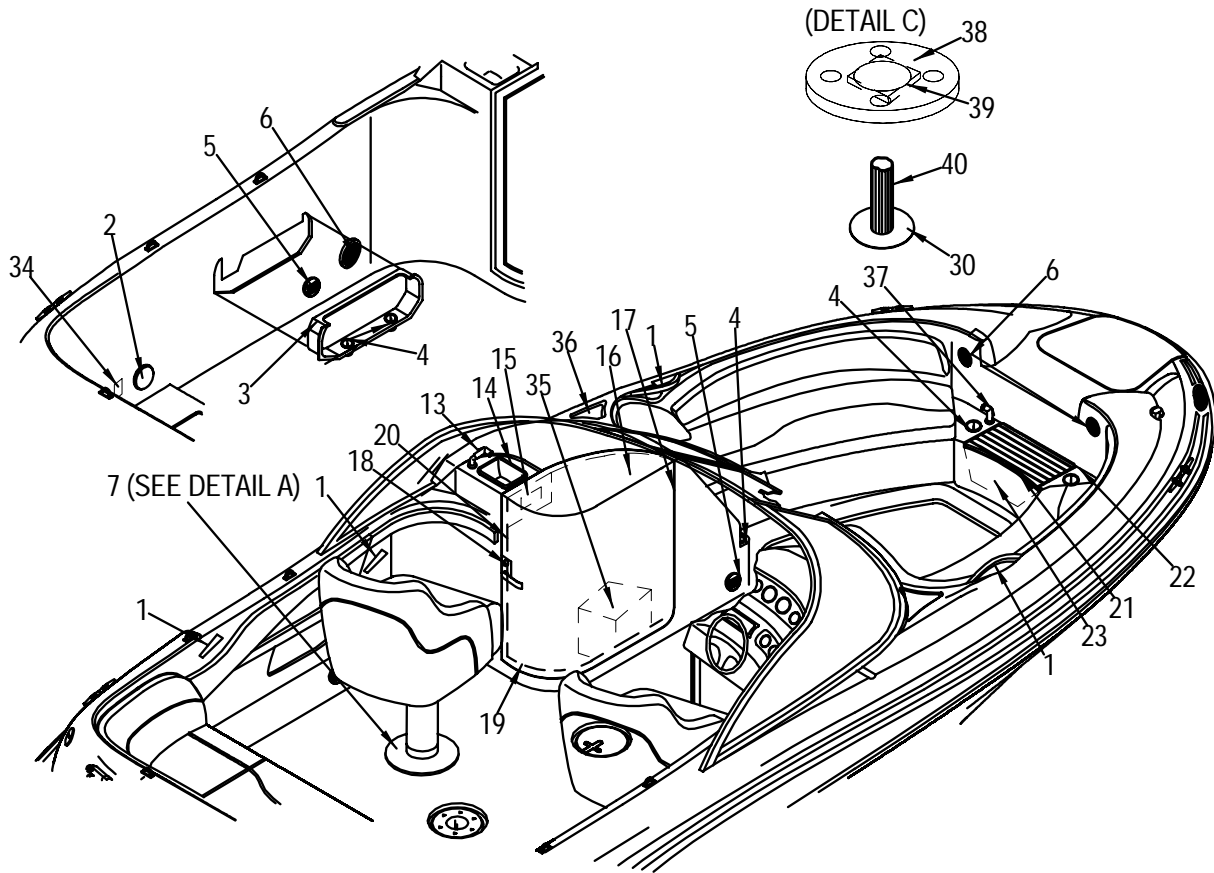

COCKPIT (PORT/FORWARD)

(DETAIL A)