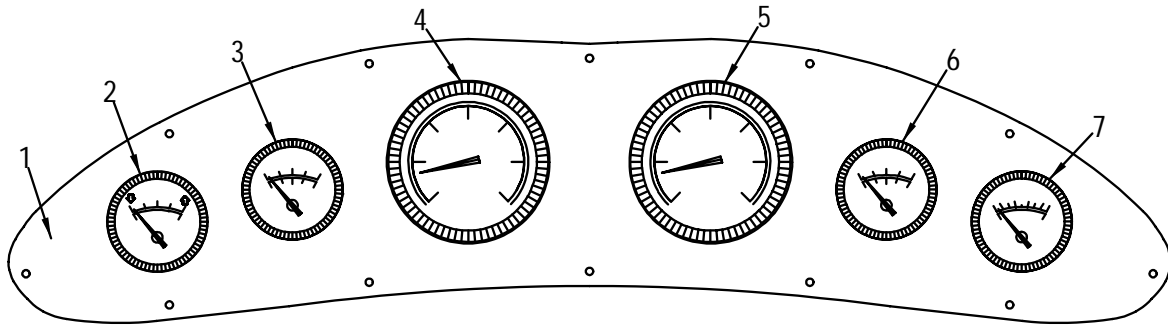

ELECTRICAL/DASH

ELECTRICAL/DASH

1	1047406	PANEL, 210SD-98 INST UPR
	1135912	PANEL, BLANK:210SD-98 INST UPR
2	883397	GAUGE, VOLTMETER 10-16 MLSS
3	883389	GAUGE, OIL PRESS 0-80 2" 12V MLSS
4	883355	GAUGE, SPEEDO 65 MPH 3" MLSS
5	883363	GAUGE, TACH/HOUR 3"6K GAS 12V MLSS
6	883371	GAUGE, WATER TEMP 220 DEG 12V MLSS
7	883413	GAUGE, TRIM TELE (MERC) MLSS
8	1047398	PANEL, 210SD-98 INST LWR
	1135904	PANEL, BLANK:210SD-98 INST LWR
9	885590	GAUGE, BLANK:DUMMY SS BEZEL
10	883405	GAUGE, FUEL 2" SGL STA 12V MLSS
11	1047380	PANEL, 210SD-98 SWITCH
	1135920	PANEL, BLANK:210SD-98 SWITCH
12	720144	PLUG, ROCKER SWITCH HOLE "V" SERIES GREY
13	679290	ACTUATOR, ROCK VERT BLK W/BUE LENS WATER SYS
	648097	BODY, ROCK SW SPST BLK 12V INCAND
14	759084	ACTUATOR, ROCK VERT BLK W/RED HORN SYMBOL
	679332	BODY, ROCK SW SPST MOM
15	744706	ACTUATOR, ROCK VERT BLK W/BUE LENS OF-ANC-RN
	679340	BODY, ROCK SW 'V' OFF-2ON-2ON 12V INC
16	679274	ACTUATOR, ROCK VERT BLK W/BUE LENS LIGHTS
	648097	BODY, ROCK SW SPST BLK 12V INCAND
17	679167	ACTUATOR, ROCK VERT BLK W/BUE LENS BLG PUMP
	648097	BODY, ROCK SW SPST BLK 12V INCAND
18	679266	ACTUATOR, ROCK VERT BLK W/BUE LENS BLG BLWR
	648097	BODY, ROCK SW SPST BLK 12V INCAND
19	1184274	SWITCH, IGN STARTER
	552000	KEY, IGN (SPECIFY KEY)
20	977009	FUSE BLOCK, 14-GNG BLADE-TYPE W/GRND PAD
21	266007	FUSE, BLADE TYPE ATO 15A
22	730994	FUSE, BLADE TYPE CLOSED 7.5A
23	731000	FUSE, BLADE TYPE CLOSED 10A
24	520668	FUSE, BLADE TYPE CLOSED 3A
25	265967	FUSE, BLADE TYPE ATO 5A
26	1190412	VISOR, DASH 190SDOB/210SD-99 KHAKI
	1190404	VISOR, DASH 210SD-99 TITAN (DOVE)
27	676601	COVER, STEREO RETRACTABLE BLK
	1049816	STEREO, AM/FM CLARION M0350 CASSETTE 12V
	875484	ANTENNA LEAD, STEREO SOFT WIRE 30"
28	1156009	DRINKHOLDR, PLAS 4"X 3" MUG SZ PRL W/NPL
29	324335	RECEPTACLE, FEMALE 12V
30	324756	LABEL, RECEPTACLE 12V-15A MAX (LEXAN)
31	1049873	SPEAKER, DUAL CONE EXT 6.5" CM1600
	1140391	GRILL, SPEAKER EXT 6.5" WHT CM1600
32	1231471	210SD 99, PANEL, DASH ACCESS HIN#

COMPASS OPTION

34	496521	COMPASS, FLUSH MT 3 7/8" BLK HOUSE/BLUE LIGHT

DEPTH FINDER - FEET/METERS OPTION

9	742296	DEPTH FINDER, LOWRANCE 3500 GREY W/O BEZEL
	825802	BEZEL, TRIM RING
	894170	TRANSDUCER, 20DEG THRU-HULL W/ URETHANE FACE
	987693	DEPTH FINDER, BEZEL GRY W/CHR OVERLAY
12	696039	ACTUATOR, ROCK VERT BLK W/BUE LENS DEPTH SDR
	648097	BODY, ROCK SW SPST BLK 12V INCAND

HALON SYSTEM OPTION

33	179853	LIGHT, INDICATOR GREEN 15V
	884916	WASHER, 190BR/CB 97 HALON SYSTEM LIGHT

NOT SHOWN

263954	CLAMP, HOSE #10 1/2"-1 1/8" SS .505
417675	CLAMP, HOSE #20 3/4"-1.75" SS .505
757906	CLAMP, HOSE SPRING 1/4" OD SELF TIGHTENING SS
969923	HARNES, 210SD-98 WIRING
124271	HOSE, CONDUIT/SPLIT 1/2" BLK
155093	TAPE, ELECTRICAL VINYL 3/4" BLK

SINGLE CD PLAYER - WITH SPEAKERS

27	1158823	STEREO, AM/FM CD PLAYER W/CHANGER CNTRL
31	1049865	SPEAKER, COAXIAL EXT 6.5" CM1620
	1140409	GRILL, SPEAKER EXT 6.5" WHT CM1620