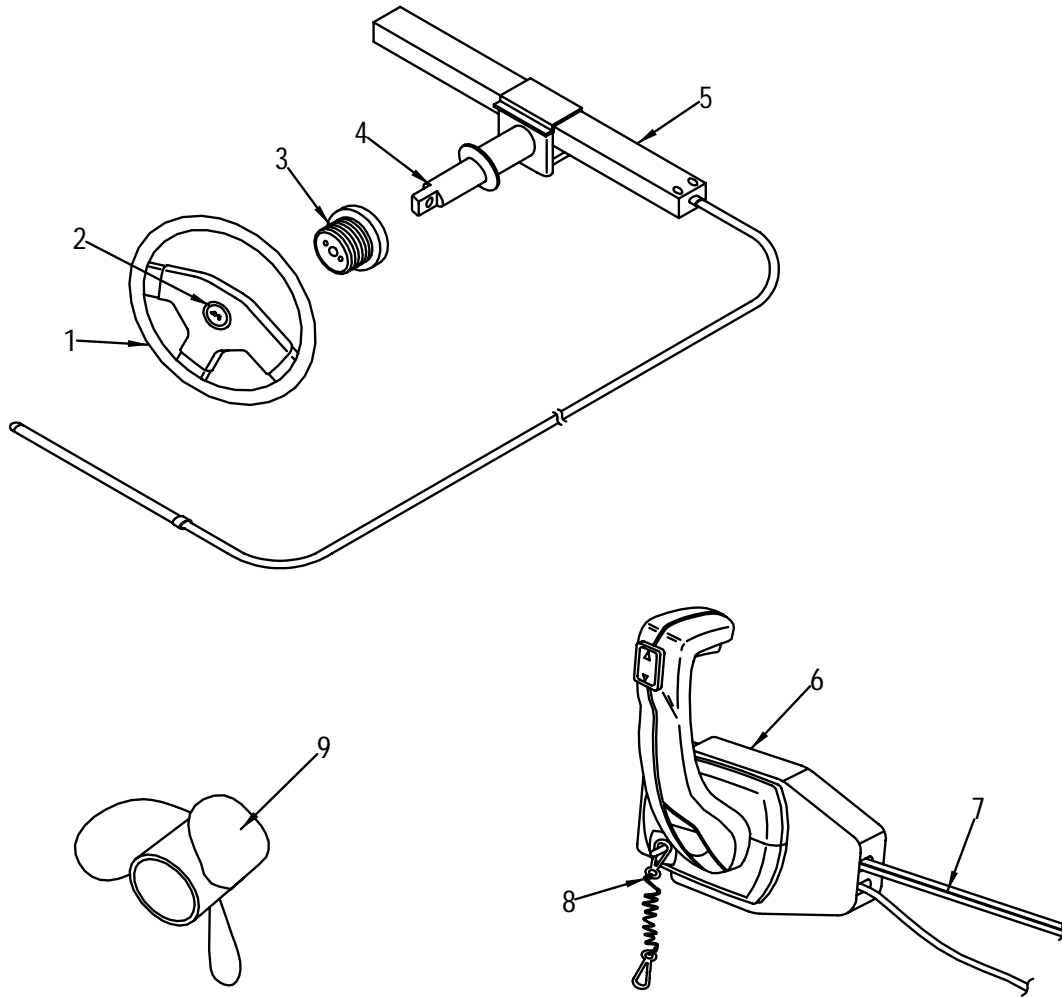

STEERING SYSTEM

STEERING SYSTEM

NOT SHOWN

- 1 1144062 STEERING WHEEL, SPBOAT POL W/KHKI PVC ALUM CA
- 1144070 STEERING WHEEL, SPBOAT HI-POL W/TITAN PVC
- 2 917013 EMBLEM, S/R EMB SCRIPT WHEEL GOLD-BEZEL 1.75"
- 3 662510 STEERING, PERFORMANCE TILT MECHANISM
- 4 1092246 STEERING, TILT HELM BACK-MNT
- 5 1091842 STEERING, BACK MNT RACK/CABLE 15.0' ASSY
- 6 819920 CONTROL, REM THRTL/SHIFT CLSC 3000 W/CONN
- 7 1006311 CABLE, CONTROL TELEFLEX 13' 600A/MERC SERIES
- 1006295 CABLE, CONTROL TELEFLEX 12' 600A/MERC SERIES
- 8 778928 LANYARD, COILED STOP SWITCH
- 9 944868 PROP, 14.25"X 21" ALUM BLACK MAX
- (4.3L ALPHA 1(190PHP) MCM STERN DR
- 169672 PROP, 14"X 19" VENGEANCE RH
- (5.0L EFI (240PHP) MCM STERN DRIVE
- 169672 PROP, 14"X 19" VENGEANCE RH
- (4.3L EFI (210PHP) MCM STERN DRIV
- 944835 PROP, 14.5"X 19" ALUM BLACK MAX
- (5.7L ALPHA (250PHP) MCM STERN DRIVE
- 654319 PROP, 14.5"X 17" VENGEANCE RH
- (5.7L ALPHA 1(260PHP) MCM STERN DRIVE
- 708198 PROP, 15.5"X 24" SS BR3 LH
- (5.0L EFI BR3 (240PHP) MCM STERN DRIVE
- 708206 PROP, 14.25"X 24" SS BR3 RH
- (5.0L EFI BR3 (240PHP) MCM STERN DRIVE

- 123604 CLAMP, LOOM VINYL DIP 2.5"