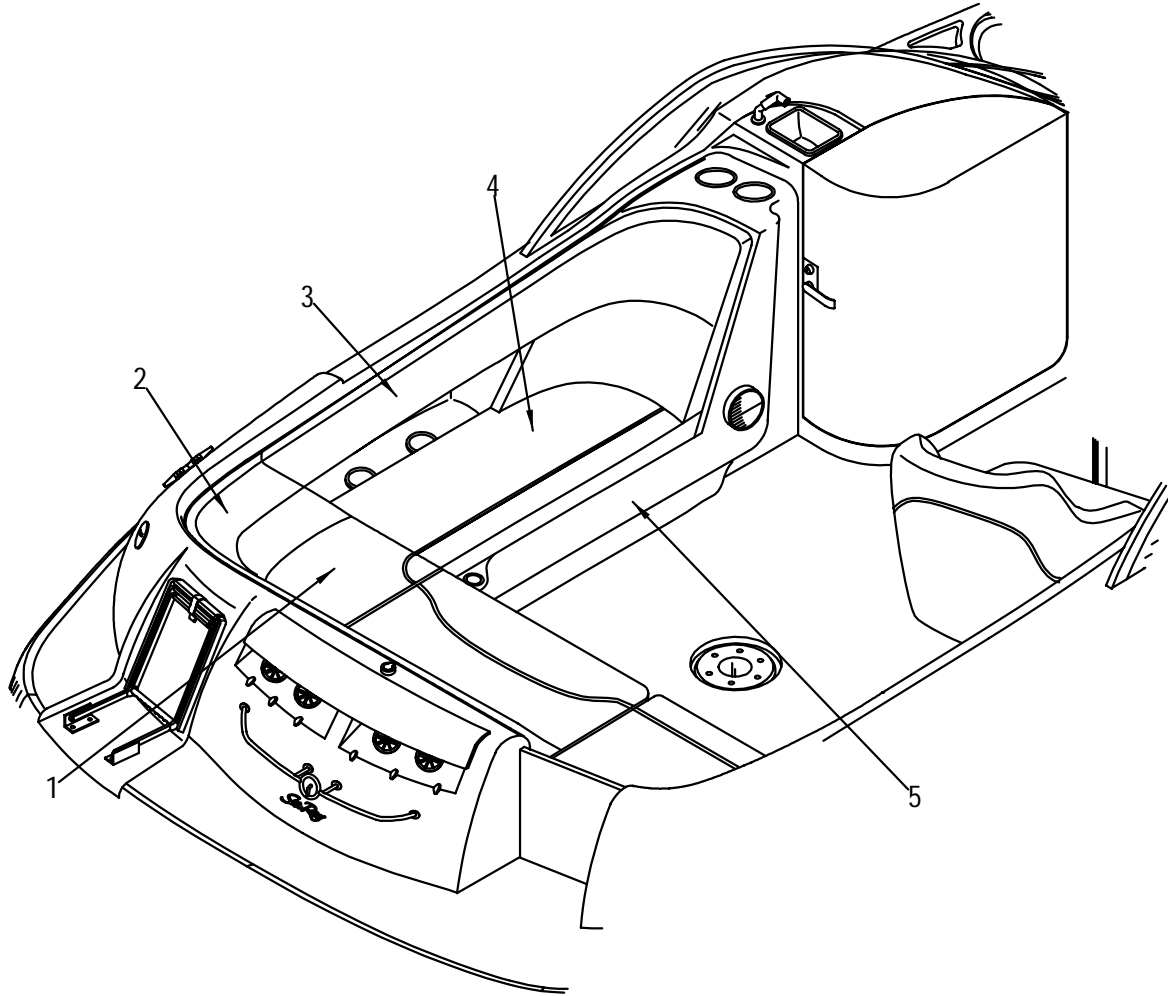

COCKPIT UPHOLSTERY (PORT LOUNGE OPTION)

COCKPIT UPHOLSTERY (PORT LOUNGE OPTION)

- 1 1231786 210SD 99, CUSH, AFT OPT LOUNGE SEAT HIN#
- 1231794 210SD 99, CUSH SKIN, AFT OPT LOUNGE SEAT HIN#
- 2 1231828 210SD 99, BLSTR, AFT BENCH PORT OPT HIN#
- 1231836 210SD 99, BLSTR SKIN, AFT BENCH PORT OPT HIN#
- 3 1231802 210SD 99, BLSTR, AFT BENCH FWD OPT HIN#
- 1231810 210SD 99, BLSTR SKIN, AFT BENCH FWD OPT HIN#
- 4 1231760 210SD 99, CUSH, FWD OPT LOUNGE SEAT HIN#
- 1231778 210SD 99, CUSH SKIN, FWD OPT LOUNGE SEAT HIN#
- 5 1231844 210SD 99, AFT SEAT BASE OPT LOUNGE FBGLS HIN#

FABRICS, MISC MATERIALS, ETC.

- 1135631 VINYL, GRANDE D SEASHELL EXP FLAT (PEARL/WHITE)
- 1135649 VINYL, GRANDE D SEASHELL EXP 1/4"F/B (PEARL/WHITE)
- 1135615 VINYL, TORO D SEASHELL EXP FLAT (PEARL/WHITE)
- 1135623 VINYL, TORO D SEASHELL EXP 1/4"F/B (PEARL/WHITE)
- 1122183 VINYL, GRANDE D VAN EXP FLAT (PEARL/SAND)
- 1122167 VINYL, GRANDE D VAN EXP 1/4"F/B (PEARL/SAND)
- 1122175 VINYL, TORO D VAN EXP FLAT (PEARL/SAND)
- 1122159 VINYL, TORO D VAN EXP 1/4"F/B (PEARL/SAND)

FABRICS, MISC MATERIALS, ETC. (continued)

- 1122241 VINYL, GRANDE D GALAXY BLUE EXP FLAT

NOT SHOWN

- 1086016 FOAM, P/C 210SD-98 LOUNGE BLSTR OPT
- 1108554 FOAM, P/C 210SD-98 LOUNGE CUSH OPT