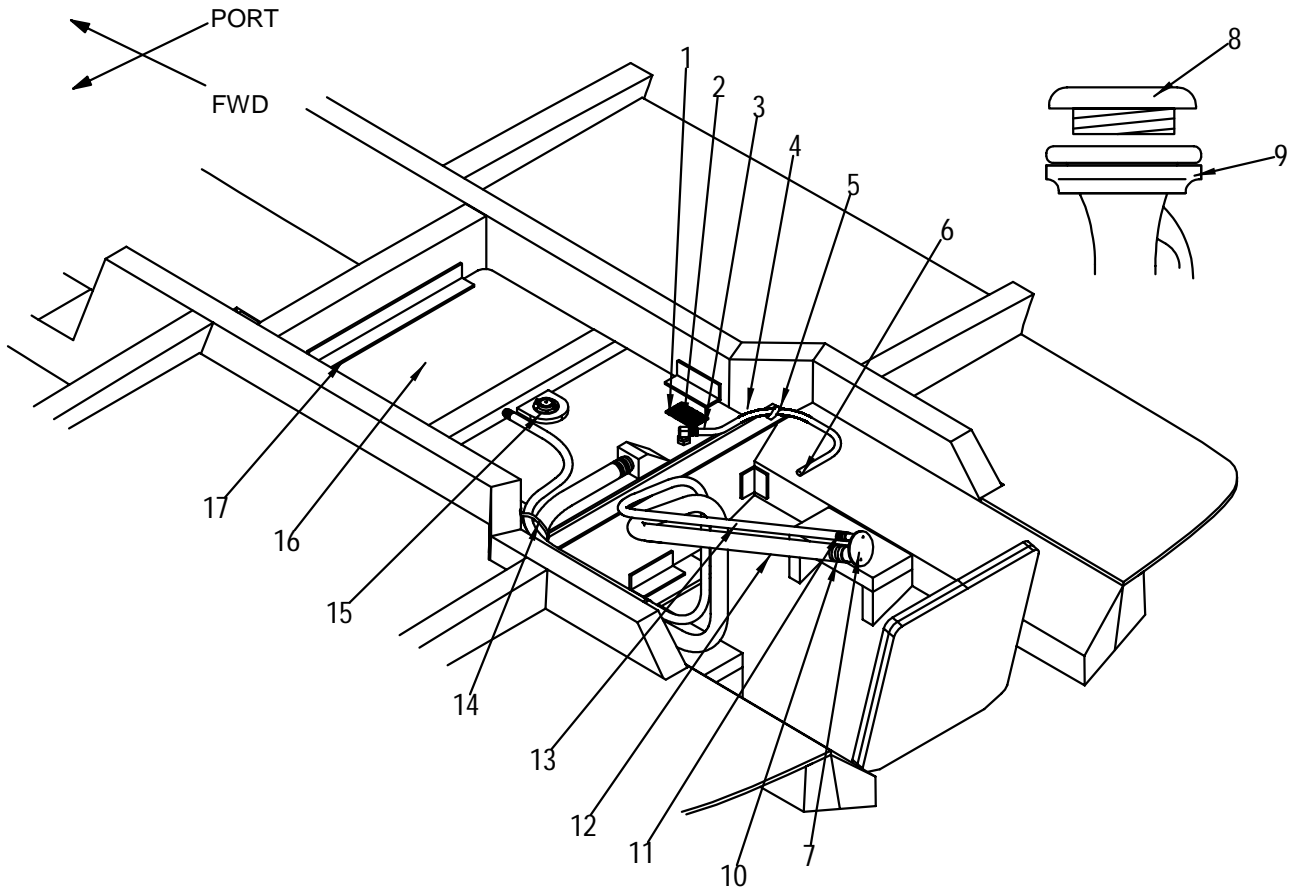

FUEL SYSTEM

FUEL SYSTEM

NOT SHOWN

- 1 852632 LABEL, WARNING LEAKING FUEL
- 2 782672 TUBE, PICK-UP FUEL W/ANTI-SIPHON UNIVERSAL
- 3 123398 CLAMP, HOSE #06M 5/16"-7/8" SS MINI
- 4 684738 HOSE, FUEL 3/8" TYPE A CLASS 1
- 5 123661 CLAMP, LOOM VINYL DIP 1"
- 6 147611 ADAPTER, BRASS 1/4"MPT X 3/8"BARB
- 7 1109354 DECK PLATE, GAS CHR W/VENT 45DG NCK RED CODE
- 8 1213867 DECK PLATE, CAP W/CHAIN GAS (FOR #1109354)
- 1068592 KEY, DECK PLATE CAP
- 9 1098615 DECK PLATE, GAS CHR W/VENT (SHIM ONLY)
- 10 256693 CLAMP, HOSE #24 1"-2" SS .505
- 11 256677 CLAMP, HOSE #12 1/2"-1.25" SS .505
- 12 123745 HOSE, FUEL 1.5" TYPE A CLASS 2
- 13 123778 HOSE, FUEL 5/8" TYPE A CLASS 2
- 14 123604 CLAMP, LOOM VINYL DIP 2.5"
- 15 821884 SENDING UNIT, FUEL UNIVERSAL
- 16 969956 TANK, FUEL 210SD-98 50GAL PLAS
- 17 141747 ANGLE, PVC 2"X 2"X 1/4"X 10' GREY

- 211813 ADHESIVE, THREADLOCKER RECTOR SEAL
- 124305 HOSE, CONDUIT/SPLIT 1" BLK
- 124339 HOSE, CONDUIT/SPLIT 1.5" BLK
- 852533 LABEL, FUEL RECOMMENDATION
- 852624 LABEL, STAY CLEAR OF MOVING PARTS
- 193540 SEALANT, THREADLOCKER PERMATEX
- 468934 TAPE, VAC PAK WHT (4"X 36YDS) PRESERVATION
- 852632 LABEL, WARNING LEAKING FUEL

CE OPTION GROUP

- 4 947473 HOSE, FUEL 3/8" ISO/CE
- 13 947507 HOSE, FUEL 5/8" ISO/CE