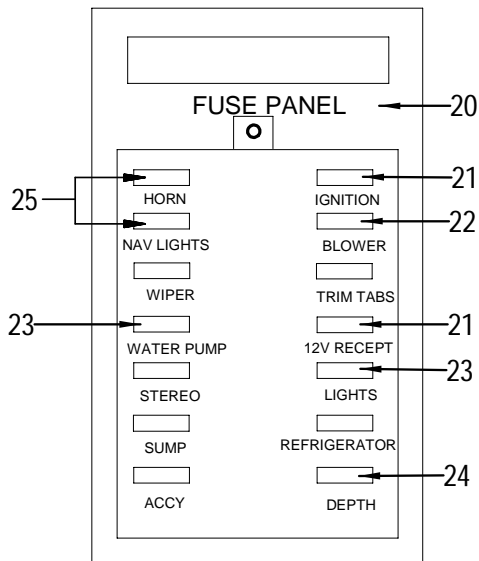

ELECTRICAL/DASH

ELECTRICAL/DASH

1	1047406	PANEL, 210SD-98 INST UPR
	1135912	PANEL, BLANK:210SD-98 INST UPR
2	883397	GAUGE, VOLTMETER 10-16 MLSS
3	883389	GAUGE, OIL PRESS 0-80 2" 12V MLSS
4	883355	GAUGE, SPEEDO 65 MPH 3" MLSS
5	883363	GAUGE, TACH/HOUR 3"6K GAS 12V MLSS
6	883371	GAUGE, WATER TEMP 220 DEG 12V MLSS
7	883413	GAUGE, TRIM TELE (MERC) MLSS
8	1047398	PANEL, 210SD-98 INST LWR
	1135904	PANEL, BLANK:210SD-98 INST LWR
9	885590	GAUGE, BLANK:DUMMY SS BEZEL
10	883405	GAUGE, FUEL 2" SGL STA 12V MLSS
11	1047380	PANEL, 210SD-98 SWITCH
	1135920	PANEL, BLANK:210SD-98 SWITCH
12	720144	PLUG, ROCKER SWITCH HOLE "V" SERIES GREY
13	679290	ACTUATOR, ROCK VERT BLK W/BUE LENS WATER SYS
	648097	BODY, ROCK SW SPST BLK 12V INCAND
14	759084	ACTUATOR, ROCK VERT BLK W/RED HORN SYMBOL
	679332	BODY, ROCK SW SPST MOM
15	744706	ACTUATOR, ROCK VERT BLK W/BUE LENS OF-ANC-RN
	679340	BODY, ROCK SW 'V' OFF-2ON-2ON 12V INC
16	679274	ACTUATOR, ROCK VERT BLK W/BUE LENS LIGHTS
	648097	BODY, ROCK SW SPST BLK 12V INCAND
17	679167	ACTUATOR, ROCK VERT BLK W/BUE LENS BLG PUMP
	648097	BODY, ROCK SW SPST BLK 12V INCAND
18	679266	ACTUATOR, ROCK VERT BLK W/BUE LENS BLG BLWR
	648097	BODY, ROCK SW SPST BLK 12V INCAND
19	1184274	SWITCH, IGN STARTER
	552000	KEY, IGN (SPECIFY KEY)
20	977009	FUSE BLOCK, 14-GNG BLADE-TYPE W/GRND PAD
21	266007	FUSE, BLADE TYPE ATO 15A
22	730994	FUSE, BLADE TYPE CLOSED 7.5A
23	731000	FUSE, BLADE TYPE CLOSED 10A
24	520668	FUSE, BLADE TYPE CLOSED 3A
25	265967	FUSE, BLADE TYPE ATO 5A
26	1190412	VISOR, DASH 190SDOB/210SD-99 KHAKI
	1190404	VISOR, DASH 210SD-99 TITAN (DOVE)
27	676601	COVER, STEREO RETRACTABLE BLK
	1049816	STEREO, AM/FM CLARION M0350 CASSETTE 12V
	875484	ANTENNA LEAD, STEREO SOFT WIRE 30"
28	1156009	DRINKHOLDR, PLAS 4"X 3" MUG SZ PRL W/NPL
29	324335	RECEPTACLE, FEMALE 12V
30	324756	LABEL, RECEPTACLE 12V-15A MAX (LEXAN)
31	1049873	SPEAKER, DUAL CONE EXT 6.5" CM1600
	1140391	GRILL, SPEAKER EXT 6.5" WHT CM1600
32	1231471	210SD 99, PANEL, DASH ACCESS HIN#

COMPASS OPTION

34	496521	COMPASS, FLUSH MT 3 7/8" BLK HOUSE/BLUE LIGHT

DEPTH FINDER - FEET/METERS OPTION

9	742296	DEPTH FINDER, LOWRANCE 3500 GREY W/O BEZEL
	825802	BEZEL, TRIM RING
	894170	TRANSDUCER, 20DEG THRU-HULL W/ URETHANE FACE
	987693	DEPTH FINDER, BEZEL GRY W/CHR OVERLAY
12	696039	ACTUATOR, ROCK VERT BLK W/BUE LENS DEPTH SDR
	648097	BODY, ROCK SW SPST BLK 12V INCAND

HALON SYSTEM OPTION

33	179853	LIGHT, INDICATOR GREEN 15V
	884916	WASHER, 190BR/CB 97 HALON SYSTEM LIGHT

NOT SHOWN

263954	CLAMP, HOSE #10 1/2"-1 1/8" SS .505
417675	CLAMP, HOSE #20 3/4"-1.75" SS .505
757906	CLAMP, HOSE SPRING 1/4" OD SELF TIGHTENING SS
969923	HARNES, 210SD-98 WIRING
124271	HOSE, CONDUIT/SPLIT 1/2" BLK
155093	TAPE, ELECTRICAL VINYL 3/4" BLK

SINGLE CD PLAYER - WITH SPEAKERS

27	1158823	STEREO, AM/FM CD PLAYER W/CHANGER CNTRL
31	1049865	SPEAKER, COAXIAL EXT 6.5" CM1620
	1140409	GRILL, SPEAKER EXT 6.5" WHT CM1620