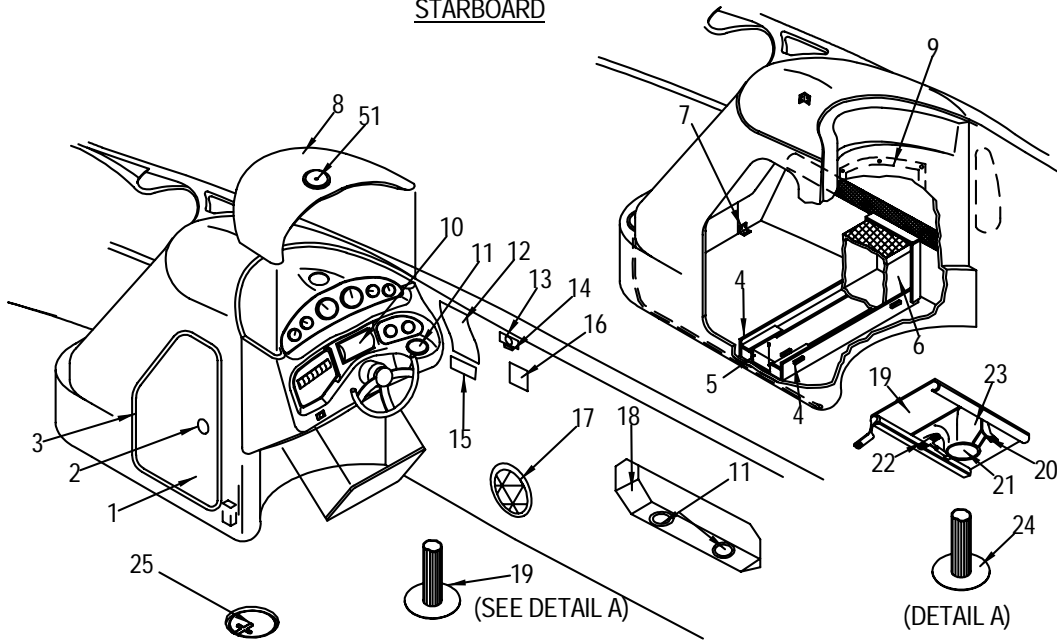

COCKPIT (STARBOARD/AFT)

AFT

STARBOARD