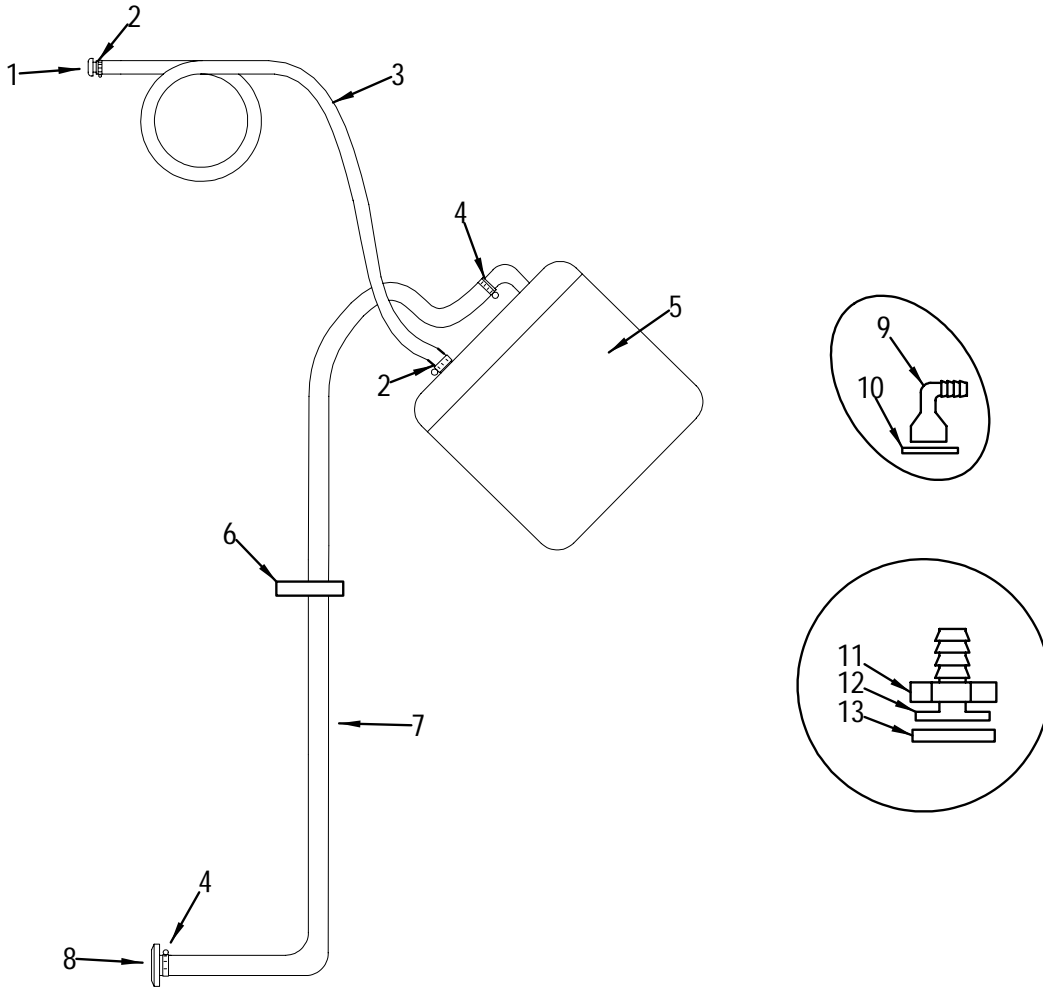

PUMP-OUT HEAD (OPTIONAL)

PUMP-OUT HEAD (OPTIONAL)

- 1 126888 VENT, FUEL/WATER TANK 5/8" X 3"
- 618702 GASKET, 1" OD X 3/4" ID X 1/16"
- 2 256677 CLAMP, HOSE #12 1/2"-1.25" SS .505
- 3 124719 HOSE, SANI/CHEMICAL TDX 5/8"
- 4 256693 CLAMP, HOSE #24 1"-2" SS .505
- 5 595504 HEAD, PORTABLE MSD SANI POTTI PARCHMENT 3.0GL
- 1783917 SEAT ASSY, CVR/SEAT/HNG PIN PRCHMNT
- 6 123604 CLAMP, LOOM VINYL DIP 2.5"
- 7 123844 HOSE, SANI/SMOOTH WALL 1.5"
- 8 1109347 DECK PLATE, WASTE SS BLK CLR-CODE
- 522581 DECK PLATE, CAP W/CHAIN
- 522599 KEY, DECK PLATE CAP
- 9 1200146 FITTING MODIFIED, 270SE-98 1 1/2" FOR 595504
- 10 1200153 GASKET, 270SE-98 1 1/2" (FOR 595504)
- 11 1200195 SWIVEL NUT, 270SE-98 3/4" (FOR 5905504)
- 12 1200229 INSERT MALE, 270SE-98 3/4" (FOR 595504)
- 13 1200245 WASHER, 270SE-98 3/4" (FOR 595504)