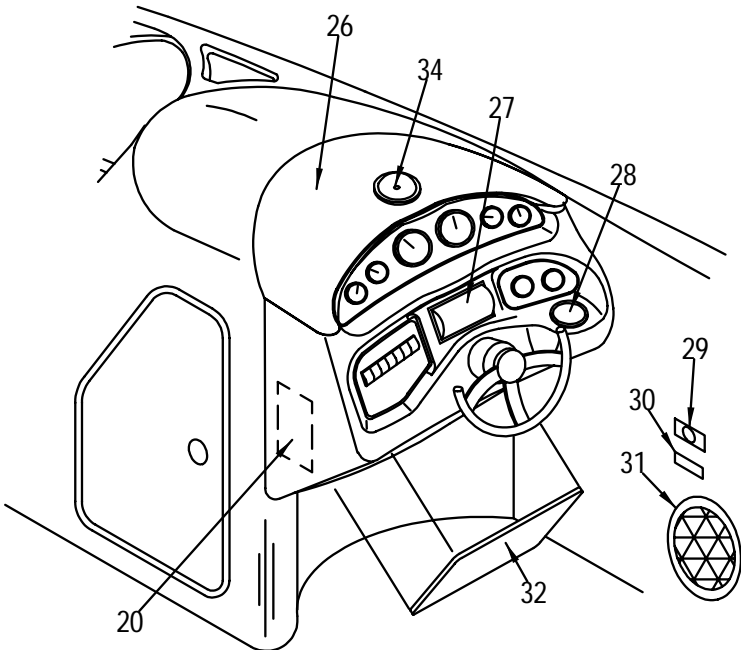

ELECTRICAL/DASH

ELECTRICAL/DASH

1	1047406	PANEL, 210SD-98 INST UPR
	1135912	PANEL, BLANK:210SD-98 INST UPR
2	883397	GAUGE, VOLTMETER 10-16 MLSS
3	883389	GAUGE, OIL PRESS 0-80 2" 12V MLSS
4	883355	GAUGE, SPEEDO 65 MPH 3" MLSS
5	883363	GAUGE, TACH/HOUR 3"6K GAS 12V MLSS
6	883371	GAUGE, WATER TEMP 220 DEG 12V MLSS
7	883413	GAUGE, TRIM TELE (MERC) MLSS
8	1047398	PANEL, 210SD-98 INST LWR
	1135904	PANEL, BLANK:210SD-98 INST LWR
9	885590	GAUGE, BLANK:DUMMY SS BEZEL
10	883405	GAUGE, FUEL 2" SGL STA 12V MLSS
11	1047380	PANEL, 210SD-98 SWITCH
	1135920	PANEL, BLANK:210SD-98 SWITCH
12	720144	PLUG, ROCKER SWITCH HOLE "V" SERIES GREY
13	679290	ACTUATOR, ROCK VERT BLK W/BUE LENS WATER SYS
	648097	BODY, ROCK SW SPST BLK 12V INCAND
14	759084	ACTUATOR, ROCK VERT BLK W/RED HORN SYMBOL
	679332	BODY, ROCK SW SPST MOM
15	744706	ACTUATOR, ROCK VERT BLK W/BUE LENS OF-ANC-RN
	679340	BODY, ROCK SW 'V' OFF-2ON-2ON 12V INC
16	679274	ACTUATOR, ROCK VERT BLK W/BUE LENS LIGHTS
	648097	BODY, ROCK SW SPST BLK 12V INCAND
17	679167	ACTUATOR, ROCK VERT BLK W/BUE LENS BLG PUMP
	648097	BODY, ROCK SW SPST BLK 12V INCAND
18	679266	ACTUATOR, ROCK VERT BLK W/BUE LENS BLG BLWR
	648097	BODY, ROCK SW SPST BLK 12V INCAND
19	1184274	SWITCH, IGN STARTER
	552000	KEY, IGN (SPECIFY KEY)
20	977009	FUSE BLOCK, 14-GNG BLADE-TYPE W/GRND PAD
21	266007	FUSE, BLADE TYPE ATO 15A
22	730994	FUSE, BLADE TYPE CLOSED 7.5A
23	731000	FUSE, BLADE TYPE CLOSED 10A
24	520668	FUSE, BLADE TYPE CLOSED 3A
25	265967	FUSE, BLADE TYPE ATO 5A
26	1190412	VISOR, DASH 190SDOB/210SD-99 KHAKI
	1190404	VISOR, DASH 210SD-99 TITAN (DOVE)
27	676601	COVER, STEREO RETRACTABLE BLK
	1049816	STEREO, AM/FM CLARION M0350 CASSETTE 12V
	875484	ANTENNA LEAD, STEREO SOFT WIRE 30"
28	1156009	DRINKHOLDR, PLAS 4"X 3" MUG SZ PRL W/NPL
29	324335	RECEPTACLE, FEMALE 12V
30	324756	LABEL, RECEPTACLE 12V-15A MAX (LEXAN)
31	1049873	SPEAKER, DUAL CONE EXT 6.5" CM1600
	1140391	GRILL, SPEAKER EXT 6.5" WHT CM1600
32	1231471	210SD 99, PANEL, DASH ACCESS HIN#

COMPASS OPTION

34	496521	COMPASS, FLUSH MT 3 7/8" BLK HOUSE/BLUE LIGHT

DEPTH FINDER - FEET/METERS OPTION

9	742296	DEPTH FINDER, LOWRANCE 3500 GREY W/O BEZEL
	825802	BEZEL, TRIM RING
	894170	TRANSDUCER, 20DEG THRU-HULL W/ URETHANE FACE
	987693	DEPTH FINDER, BEZEL GRY W/CHR OVERLAY
12	696039	ACTUATOR, ROCK VERT BLK W/BUE LENS DEPTH SDR
	648097	BODY, ROCK SW SPST BLK 12V INCAND

HALON SYSTEM OPTION

33	179853	LIGHT, INDICATOR GREEN 15V
	884916	WASHER, 190BR/CB 97 HALON SYSTEM LIGHT

NOT SHOWN

263954	CLAMP, HOSE #10 1/2"-1 1/8" SS .505
417675	CLAMP, HOSE #20 3/4"-1.75" SS .505
757906	CLAMP, HOSE SPRING 1/4" OD SELF TIGHTENING SS
969923	HARNES, 210SD-98 WIRING
124271	HOSE, CONDUIT/SPLIT 1/2" BLK
155093	TAPE, ELECTRICAL VINYL 3/4" BLK

SINGLE CD PLAYER - WITH SPEAKERS

27	1158823	STEREO, AM/FM CD PLAYER W/CHANGER CNTRL
31	1049865	SPEAKER, COAXIAL EXT 6.5" CM1620
	1140409	GRILL, SPEAKER EXT 6.5" WHT CM1620