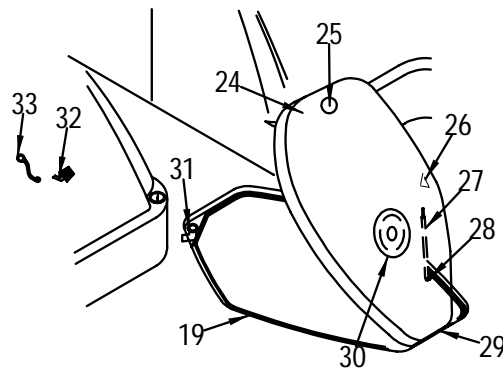

COCKPIT (PORT/FORWARD)

(DETAIL B)