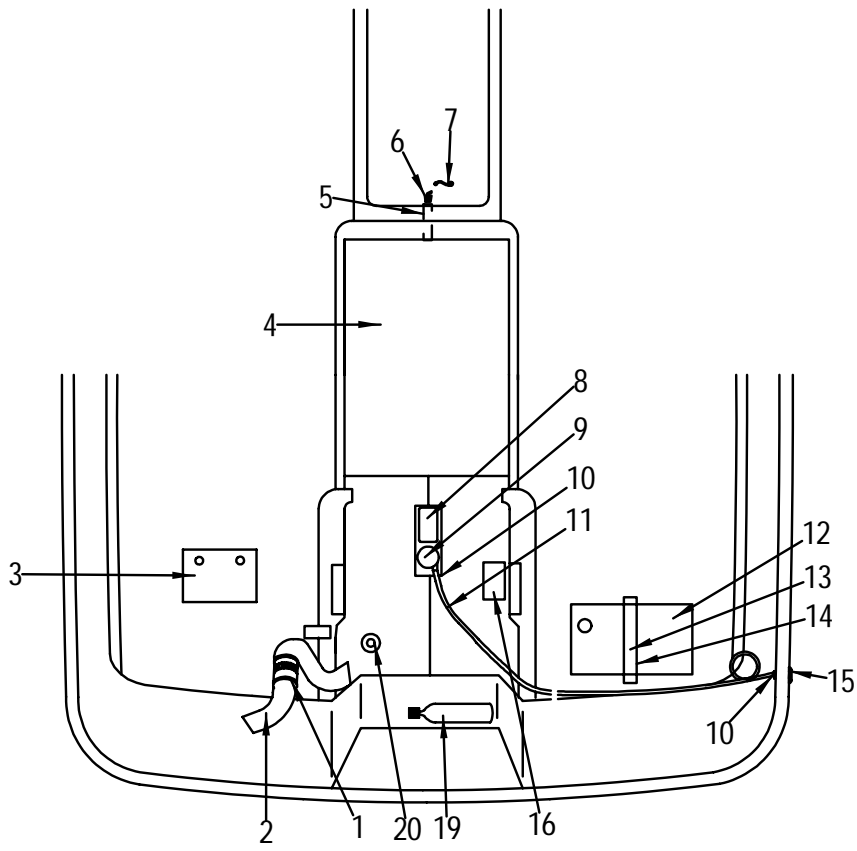

CANVAS (OPTIONAL BIMINI TOP)

CANVAS OPTIONAL (FORWARD BIMINI TOP & BOOT)

1	1076496	CANVAS, 210SD-98 CAMP TOP LINEN
	1076504	CANVAS, 210SD-98 CAMP TOP RED
	1194729	CANVAS, 210SD-99 CAMP TOP MEDB (HULL # 3143-UP)
	1076512	CANVAS, 210SD-98 CAMP TOP SAPHR (HULL # 3001-3142)
	1145861	CANVAS, 210SD-99 CAMP TOP HNTR
2	221085	CAP, SS EYE END 7/8"
3	720201	PIN, PULL 3/16" W/CABLE
	175075	PIN, QUICK RELEASE SS W/RING 1/4"X 1 3/8"
4	221143	HINGE, DECK FLAT STRAIGHT W/SCREW SS
5	1091313	CANVAS, 210SD-98 CAMP REAR STANCH
6	439307	SLIDE, JAW SLIDE 7/8"
7	1091271	CANVAS, 210SD-98 CAMP TOP MAIN BOW N/HDWR
	1091263	CANVAS, 210SD-98 CAMP TOP BOWS W/HDWR
	1091305	CANVAS, 210SD-98 CAMP TOP MNT PKG
8	1091297	CANVAS, 210SD-98 CAMP TOP BOW3 N/HDWR
10	1091289	CANVAS, 210SD-98 CAMP TOP BOW2 N/HDWR
11	148031	EYE, STRAP EYE TIE-DOWN
12	1097526	CANVAS, 210SD-98 CAMP TOP FWD STRAP

CANVAS RAW MATERIAL

	720730	CANVAS, SUNBRELLA LINEN TWEED 60"
	720755	CANVAS, SUNBRELLA LINEN TWEED 60" W/BC
	298372	CANVAS, SUNBRELLA DUBONNET TWEED 60" RED
	595983	CANVAS, SUNBRELLA DUBONNET TWEED 60" W/BC
	1193762	CANVAS, SUNBRELLA MEDITERRANEAN TWEED 60" BLUE
	1193770	CANVAS, SEAMARK MEDITERRANEAN TWEED 60" W/BC
	1047349	CANVAS, SUNBRELLA SAPPHIRE TWEED 60" BLUE
	1047356	CANVAS, SUNBRELLA SAPPHIRE TWEED 60" W/BC
	1130061	CANVAS, SUNBRELLA HUNTER TWEED 60" GRN
	1130079	CANVAS, SEAMARK HUNTER TWEED 60" W/BC

NOT SHOWN

	1076538	CANVAS, 210SD-98 CAMP TOP BOOT LINEN
	1076546	CANVAS, 210SD-98 CAMP TOP BOOT RED
	1091206	CANVAS, 210SD-98 CAMP TOP FAB SAPHR (HULL # 3001-3142)
	1194711	CANVAS, 210SD-99 CAMP TOP BOOT MEDB (HULL # 3143-UP)
	1145887	CANVAS, 210SD-99 CAMP TOP BOOT HNTR
	1091248	CANVAS, 210SD-98 CAMP TOP FAB LINEN
	1091230	CANVAS, 210SD-98 CAMP TOP FAB RED
	1200484	CANVAS, 210SD-99 CAMP TOP FAB MEDB (HULL # 3143-UP)
	1145879	CANVAS, 210SD-99 CAMP TOP FAB HNTR
	1076553	CANVAS, 210SD-98 CAMP TOP BOOT SAPHR (HULL # 3001-3142)

TONNEAU W/CAMPER

13	1091388	CANVAS, 210SD-98 TONNEAU CVR W/CAMP LINEN PH2
	1091370	CANVAS, 210SD-98 TONNEAU CVR W/CAMP RED
	1194778	CANVAS, 210SD-99 TONNEAU CVR W/CAMP MEDB (HULL # 3143-UP)
	1091362	CANVAS, 210SD-98 TONNEAU CVR W/CAMP SAPHR (HULL # 3001-3142)
	1145937	CANVAS, 210SD-99 TONNEAU CVR W/CAMP HNTR

BILGE