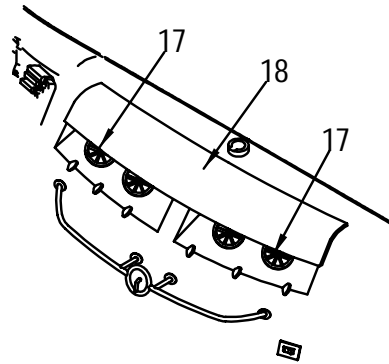

CANVAS (OPTIONAL BIMINI TOP)

CANVAS OPTIONAL (FORWARD BIMINI TOP & BOOT)

1	1076496	CANVAS, 210SD-98 CAMP TOP LINEN
	1076504	CANVAS, 210SD-98 CAMP TOP RED
	1194729	CANVAS, 210SD-99 CAMP TOP MEDB (HULL # 3143-UP)
	1076512	CANVAS, 210SD-98 CAMP TOP SAPHR (HULL # 3001-3142)
	1145861	CANVAS, 210SD-99 CAMP TOP HNTR
2	221085	CAP, SS EYE END 7/8"
3	720201	PIN, PULL 3/16" W/CABLE
	175075	PIN, QUICK RELEASE SS W/RING 1/4"X 1 3/8"
4	221143	HINGE, DECK FLAT STRAIGHT W/SCREW SS
5	1091313	CANVAS, 210SD-98 CAMP REAR STANCH
6	439307	SLIDE, JAW SLIDE 7/8"
7	1091271	CANVAS, 210SD-98 CAMP TOP MAIN BOW N/HDWR
	1091263	CANVAS, 210SD-98 CAMP TOP BOWS W/HDWR
	1091305	CANVAS, 210SD-98 CAMP TOP MNT PKG
8	1091297	CANVAS, 210SD-98 CAMP TOP BOW3 N/HDWR
10	1091289	CANVAS, 210SD-98 CAMP TOP BOW2 N/HDWR
11	148031	EYE, STRAP EYE TIE-DOWN
12	1097526	CANVAS, 210SD-98 CAMP TOP FWD STRAP

CANVAS RAW MATERIAL

	720730	CANVAS, SUNBRELLA LINEN TWEED 60"
	720755	CANVAS, SUNBRELLA LINEN TWEED 60" W/BC
	298372	CANVAS, SUNBRELLA DUBONNET TWEED 60" RED
	595983	CANVAS, SUNBRELLA DUBONNET TWEED 60" W/BC
	1193762	CANVAS, SUNBRELLA MEDITERRANEAN TWEED 60" BLUE
	1193770	CANVAS, SEAMARK MEDITERRANEAN TWEED 60" W/BC
	1047349	CANVAS, SUNBRELLA SAPPHIRE TWEED 60" BLUE
	1047356	CANVAS, SUNBRELLA SAPPHIRE TWEED 60" W/BC
	1130061	CANVAS, SUNBRELLA HUNTER TWEED 60" GRN
	1130079	CANVAS, SEAMARK HUNTER TWEED 60" W/BC

NOT SHOWN

	1076538	CANVAS, 210SD-98 CAMP TOP BOOT LINEN
	1076546	CANVAS, 210SD-98 CAMP TOP BOOT RED
	1091206	CANVAS, 210SD-98 CAMP TOP FAB SAPHR (HULL # 3001-3142)
	1194711	CANVAS, 210SD-99 CAMP TOP BOOT MEDB (HULL # 3143-UP)
	1145887	CANVAS, 210SD-99 CAMP TOP BOOT HNTR
	1091248	CANVAS, 210SD-98 CAMP TOP FAB LINEN
	1091230	CANVAS, 210SD-98 CAMP TOP FAB RED
	1200484	CANVAS, 210SD-99 CAMP TOP FAB MEDB (HULL # 3143-UP)
	1145879	CANVAS, 210SD-99 CAMP TOP FAB HNTR
	1076553	CANVAS, 210SD-98 CAMP TOP BOOT SAPHR (HULL # 3001-3142)

TONNEAU W/CAMPER

13	1091388	CANVAS, 210SD-98 TONNEAU CVR W/CAMP LINEN PH2
	1091370	CANVAS, 210SD-98 TONNEAU CVR W/CAMP RED
	1194778	CANVAS, 210SD-99 TONNEAU CVR W/CAMP MEDB (HULL # 3143-UP)
	1091362	CANVAS, 210SD-98 TONNEAU CVR W/CAMP SAPHR (HULL # 3001-3142)
	1145937	CANVAS, 210SD-99 TONNEAU CVR W/CAMP HNTR

BILGE