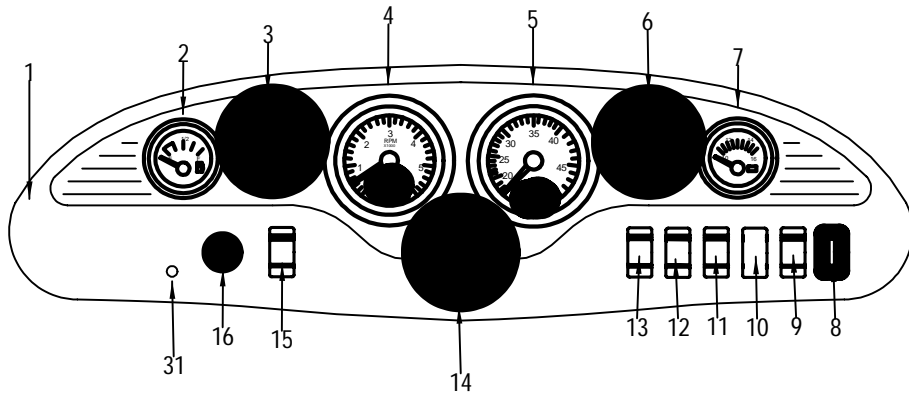

DASH/ELECTRICAL (STANDARD)

DASH/ELECTRICAL (STANDARD)

1	1150879	PANEL, 215EC-99 SW/INST
	994186	PANEL, BLANK:215EC-97 SW/INST
	815654	HARNESS, 215EC-95 WIRING
2	883405	GAUGE, FUEL 2" SGL STA 12V MLSS
3	883389	GAUGE, OIL PRESS 0-80 2" 12V MLSS
4	883363	GAUGE, TACH/HOUR 3*6K GAS 12V MLSS
5	912444	GAUGE, SPEEDO 50 MPH 3" MLSS
	757906	CLAMP, HOSE SPRING 1/4" OD SELF TIGHTENING SS
	606087	TUBING, GAUGE 0.148"ID #7 HEAVY WALL
6	883371	GAUGE, WATER TEMP 220 DEG 12V MLSS
7	883397	GAUGE, VOLTMETER 10-16 MLSS
8	720151	PLUG, ROCKER SW 'V' SERIES BLK
9	679290	ACTUATOR, ROCK VERT BLK W/BLEND LENS WATER SYS
	648097	BODY, ROCK SW SPST BLK 12V INCAND
10	720151	PLUG, ROCKER SW 'V' SERIES BLK
11	744706	ACTUATOR, ROCK VERT BLK W/BLEND LENS OF-ANC-RN
	679340	BODY, ROCK SW 'V' OFF-2ON-2ON 12V INC
12	679167	ACTUATOR, ROCK VERT BLK W/BLEND LENS BLG PUMP
	648097	BODY, ROCK SW SPST BLK 12V INCAND
13	759084	ACTUATOR, ROCK VERT BLK W/RED HORN SYMBOL
	679332	BODY, ROCK SW SPST MOM
14	883413	GAUGE, TRIM TELE (MERC) MLSS
15	679266	ACTUATOR, ROCK VERT BLK W/BLEND LENS BLG BLWR
	648097	BODY, ROCK SW SPST BLK 12V INCAND
16	1184274	SWITCH, IGN STARTER
	552000	KEY, IGN (SPECIFY KEY)
17	977009	FUSE BLOCK, 14-GNG BLADE-TYPE W/GRND PAD
18	266007	FUSE, BLADE TYPE ATO 15A
19	730994	FUSE, BLADE TYPE CLOSED 7.5A
20	731026	FUSE, BLADE TYPE CLOSED 20A
21	731000	FUSE, BLADE TYPE CLOSED 10A
22	265967	FUSE, BLADE TYPE ATO 5A
23	324335	RECEPTACLE, FEMALE 12V
24	324756	LABEL, RECEPTACLE 12V-15A MAX (LEXAN)
25	1049816	STEREO, AM/FM CLARION M0350 CASSETTE 12V
	676601	COVER, STEREO RETRACTABLE BLK
	875484	ANTENNA LEAD, STEREO SOFT WIRE 30"
26	1049873	SPEAKER, DUAL CONE EXT 6.5" CM1600
	1140391	GRILL, SPEAKER EXT 6.5" WHT CM1600

CE FIRE SYSTEM (EUROPEAN DEALERS ONLY) OPTION

31	179853	LIGHT, INDICATOR GREEN 15V

COMPASS OPTION

28	783795	COMPASS, FLUSH MT 3 7/8" WHT HOUSE/BLUE LIGHT

DEPTH FINDER - FEET / METERS OPTION

10	696039	ACTUATOR, ROCK VERT BLK W/BLEND LENS DEPTH SDR
	648097	BODY, ROCK SW SPST BLK 12V INCAND
27	742296	DEPTH FINDER, LOWRANCE 3500 GREY W/O BEZEL
	987693	DEPTH FINDER, BEZEL GRY W/CHR OVERLAY
	520668	FUSE, BLADE TYPE CLOSED 3A

HYDRAULIC TRIM TAB OPTION

29	769232	PANEL, 330DA-95 TRIM TAB
	982397	PANEL, BLANK:330DA TRIM TAB
30	709501	ACTUATOR, ROCK VERT BLK W/O LENS TRIM TABS
	709493	BODY, ROCK SW DPDT (MOM) CEN-OFF W/O LAMP

SINGLE CD PLAYER - WITH SPEAKERS OPTION

25	1158823	STEREO, AM/FM CD PLAYER W/CHANGER CNTRL
26	1049865	SPEAKER, COAXIAL EXT 6.5" CM1620
	1140409	GRILL, SPEAKER EXT 6.5" WHT CM1620

WINDSHIELD WIPER (STARBOARD) OPTION

8	679316	ACTUATOR, ROCK VERT BLK W/BLEND LENS WIPER
	648097	BODY, ROCK SW SPST BLK 12V INCAND
22	265967	FUSE, BLADE TYPE ATO 5A