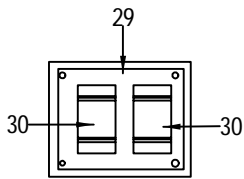

DASH/ELECTRICAL (STANDARD)

DASH/ELECTRICAL (STANDARD)

1	1150879	PANEL, 215EC-99 SW/INST
	994186	PANEL, BLANK:215EC-97 SW/INST
	815654	HARNESS, 215EC-95 WIRING
2	883405	GAUGE, FUEL 2" SGL STA 12V MLSS
3	883389	GAUGE, OIL PRESS 0-80 2" 12V MLSS
4	883363	GAUGE, TACH/HOUR 3*6K GAS 12V MLSS
5	912444	GAUGE, SPEEDO 50 MPH 3" MLSS
	757906	CLAMP, HOSE SPRING 1/4" OD SELF TIGHTENING SS
	606087	TUBING, GAUGE 0.148"ID #7 HEAVY WALL
6	883371	GAUGE, WATER TEMP 220 DEG 12V MLSS
7	883397	GAUGE, VOLTMETER 10-16 MLSS
8	720151	PLUG, ROCKER SW 'V' SERIES BLK
9	679290	ACTUATOR, ROCK VERT BLK W/BLEND LENS WATER SYS
	648097	BODY, ROCK SW SPST BLK 12V INCAND
10	720151	PLUG, ROCKER SW 'V' SERIES BLK
11	744706	ACTUATOR, ROCK VERT BLK W/BLEND LENS OF-ANC-RN
	679340	BODY, ROCK SW 'V' OFF-2ON-2ON 12V INC
12	679167	ACTUATOR, ROCK VERT BLK W/BLEND LENS BLG PUMP
	648097	BODY, ROCK SW SPST BLK 12V INCAND
13	759084	ACTUATOR, ROCK VERT BLK W/RED HORN SYMBOL
	679332	BODY, ROCK SW SPST MOM
14	883413	GAUGE, TRIM TELE (MERC) MLSS
15	679266	ACTUATOR, ROCK VERT BLK W/BLEND LENS BLG BLWR
	648097	BODY, ROCK SW SPST BLK 12V INCAND
16	1184274	SWITCH, IGN STARTER
	552000	KEY, IGN (SPECIFY KEY)
17	977009	FUSE BLOCK, 14-GNG BLADE-TYPE W/GRND PAD
18	266007	FUSE, BLADE TYPE ATO 15A
19	730994	FUSE, BLADE TYPE CLOSED 7.5A
20	731026	FUSE, BLADE TYPE CLOSED 20A
21	731000	FUSE, BLADE TYPE CLOSED 10A
22	265967	FUSE, BLADE TYPE ATO 5A
23	324335	RECEPTACLE, FEMALE 12V
24	324756	LABEL, RECEPTACLE 12V-15A MAX (LEXAN)
25	1049816	STEREO, AM/FM CLARION M0350 CASSETTE 12V
	676601	COVER, STEREO RETRACTABLE BLK
	875484	ANTENNA LEAD, STEREO SOFT WIRE 30"
26	1049873	SPEAKER, DUAL CONE EXT 6.5" CM1600
	1140391	GRILL, SPEAKER EXT 6.5" WHT CM1600

CE FIRE SYSTEM (EUROPEAN DEALERS ONLY) OPTION

31	179853	LIGHT, INDICATOR GREEN 15V

COMPASS OPTION

28	783795	COMPASS, FLUSH MT 3 7/8" WHT HOUSE/BLUE LIGHT

DEPTH FINDER - FEET / METERS OPTION

10	696039	ACTUATOR, ROCK VERT BLK W/BLEND LENS DEPTH SDR
	648097	BODY, ROCK SW SPST BLK 12V INCAND
27	742296	DEPTH FINDER, LOWRANCE 3500 GREY W/O BEZEL
	987693	DEPTH FINDER, BEZEL GRY W/CHR OVERLAY
	520668	FUSE, BLADE TYPE CLOSED 3A

HYDRAULIC TRIM TAB OPTION

29	769232	PANEL, 330DA-95 TRIM TAB
	982397	PANEL, BLANK:330DA TRIM TAB
30	709501	ACTUATOR, ROCK VERT BLK W/O LENS TRIM TABS
	709493	BODY, ROCK SW DPDT (MOM) CEN-OFF W/O LAMP

SINGLE CD PLAYER - WITH SPEAKERS OPTION

25	1158823	STEREO, AM/FM CD PLAYER W/CHANGER CNTRL
26	1049865	SPEAKER, COAXIAL EXT 6.5" CM1620
	1140409	GRILL, SPEAKER EXT 6.5" WHT CM1620

WINDSHIELD WIPER (STARBOARD) OPTION

8	679316	ACTUATOR, ROCK VERT BLK W/BLEND LENS WIPER
	648097	BODY, ROCK SW SPST BLK 12V INCAND
22	265967	FUSE, BLADE TYPE ATO 5A