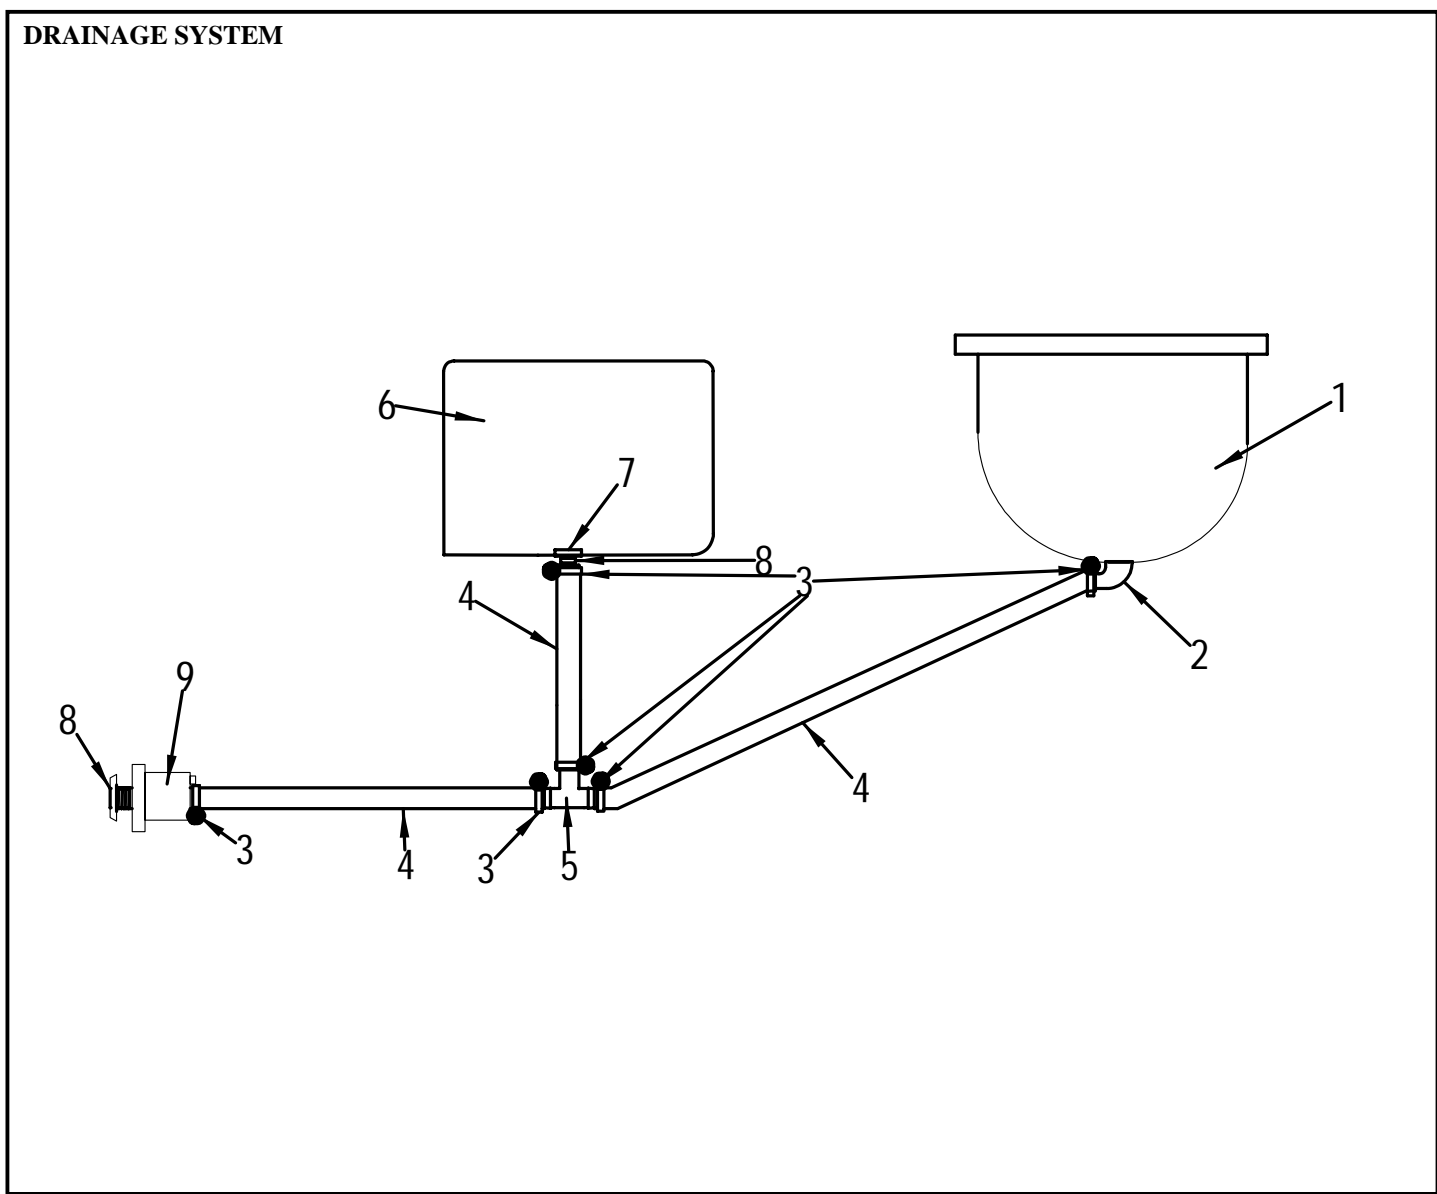

DRAINAGE SYSTEM

- 1 776138 SINK, V/F OVAL ARW
- 2 785774 DRAIN, W/PLUG 100DEG 5/8" BARB BLK W/WHT HEAD
- 3 123398 CLAMP, HOSE #06M 5/16"-7/8" SS MINI
- 4 857706 HOSE, CORR VAC 5/8" PVC BILGE GREY
- 5 147504 TEE, PVC 1/2" BARB ALL SIDES
- 6 113894 COOLER, BOX 9.5"X 16.25"X 6"DEEP
- 7 140061 PLUG, DRAIN PLUG SNAPTITE 1/2"
- 8 1098425 THRU-HULL, PLAS 5/8" PEARL
- 9 777219 VALVE, MARELON W/1/2"TH-HL/BARB STRAIGHT