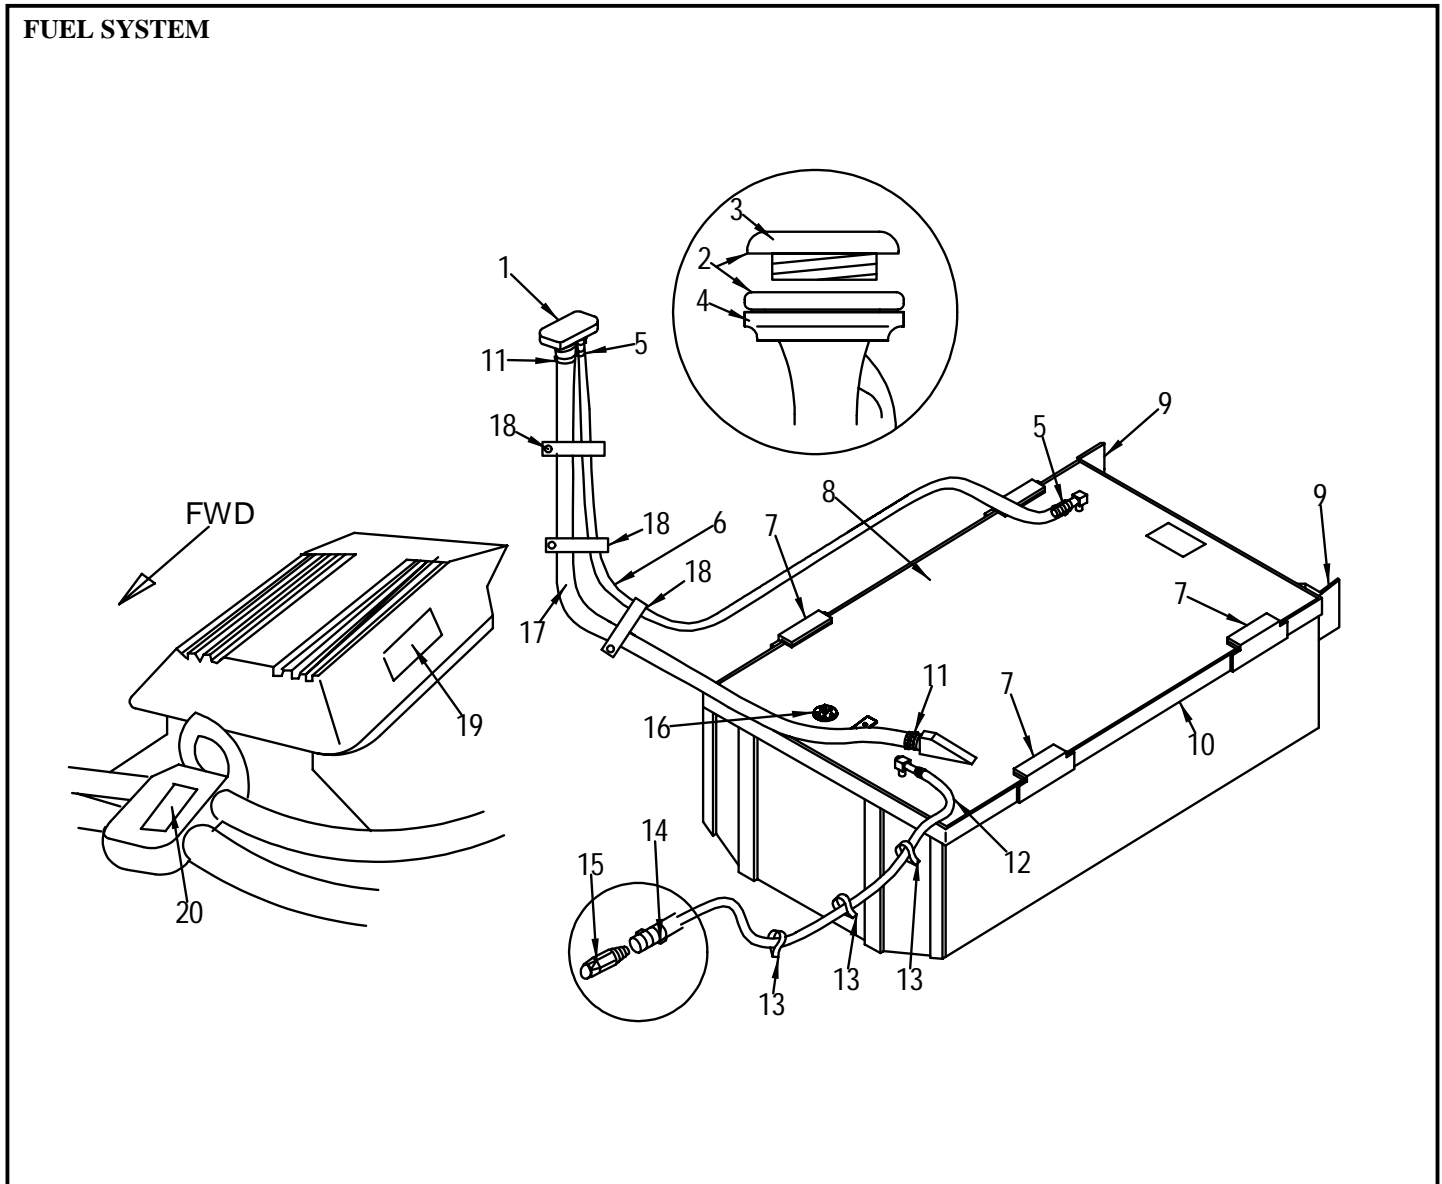

FUEL SYSTEM

- 1 994467 DECK FILL, GAS W/VENT BLK
- 2 1109354 DECK PLATE, GAS CHR W/VENT 45DG NCK RED CODE
- 3 1213867 DECK PLATE, CAP W/CHAIN GAS (FOR #1109354)
- 1068592 KEY, DECK PLATE CAP
- 4 1098615 DECK PLATE, GAS CHR W/VENT (SHIM ONLY)
- 5 256677 CLAMP, HOSE #12 1/2"-1.25" SS .505
- 6 123778 HOSE, FUEL 5/8" TYPE A CLASS 2
- 7 141747 ANGLE, PVC 2"x 2"x 1/4"x 10' GREY
- 8 930230 TANK, FUEL 215EC 48GAL PLAS
- 9 129189 ANGLE, ALUM 1/8"x 1.5"x 1.5"x 16'
- 10 485318 TAPE, FOAM CLSD-CELL NEOPRENE 3/8"TH X 2"W
- 11 256693 CLAMP, HOSE #24 1"-2" SS .505
- 12 684738 HOSE, FUEL 3/8" TYPE A CLASS 1
- 13 123661 CLAMP, LOOM VINYL DIP 1"
- 14 123398 CLAMP, HOSE #06M 5/16"-7/8" SS MINI
- 15 147611 ADAPTER, BRASS 1/4"MPT X 3/8"BARB
- 16 821884 SENDING UNIT, FUEL UNIVERSAL
- 942615 SENDER KIT, HDWR FOR MRP #821884
- 17 123745 HOSE, FUEL 1.5" TYPE A CLASS 2
- 18 123604 CLAMP, LOOM VINYL DIP 2.5"
- 19 852632 LABEL, WARNING LEAKING FUEL
- 20 852624 LABEL, STAY CLEAR OF MOVING PARTS

CE OPTION GROUP (EUROPEAN DEALERS ONLY)

- 6 947507 HOSE, FUEL 5/8" ISO/CE
- 12 947473 HOSE, FUEL 3/8" ISO/CE

D 2.8L BR2 D-TRONIC (150 PHP) STERN DR. DSL

- 2 1109339 DECK PLATE, DSL SS 1.5" GRN CLR-CODE
- 3 522557 DECK PLATE, CAP W/CHAIN GAS/WATER
- 522599 KEY, DECK PLATE CAP
- 8 1088541 TANK, FUEL 215EC 50GAL PLAS W/BARBED RETURN

NOT SHOWN

- 211813 ADHESIVE, THREADLOCKER RECTOR SEAL
- 852533 LABEL, FUEL RECOMMENDATION
- 193540 SEALANT, THREADLOCKER PERMATEX
- 124305 HOSE, CONDUIT/SPLIT 1" BLK
- 124339 HOSE, CONDUIT/SPLIT 1.5" BLK