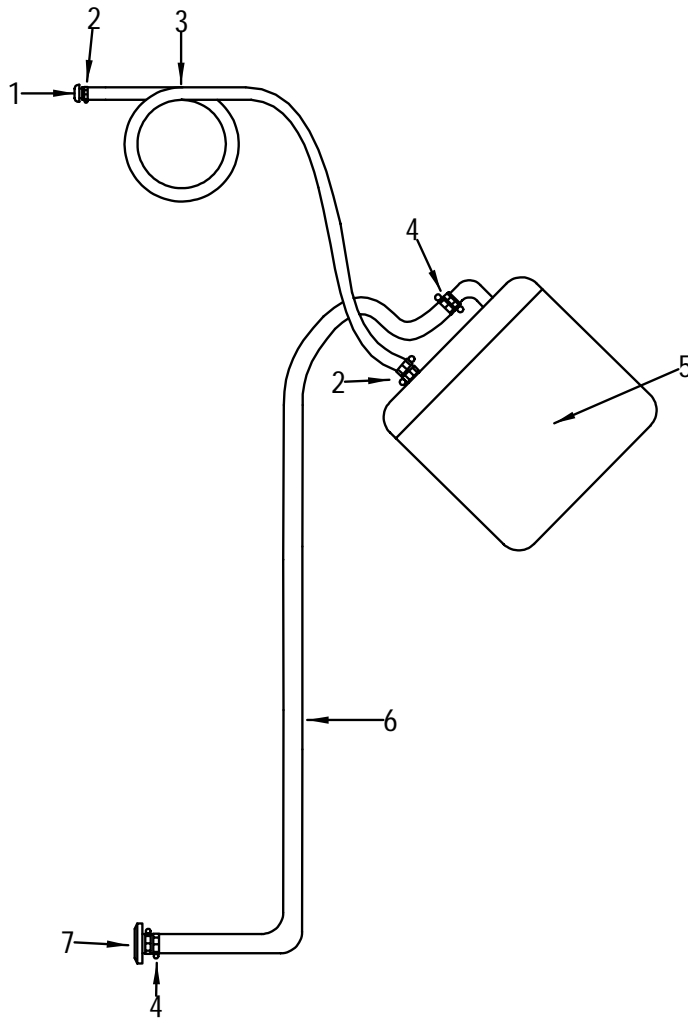

HEAD SYSTEM (PUMP - OUT OPTION)

HEAD SYSTEM (PUMP - OUT OPTION)

- 1 126888 VENT, FUEL/WATER TANK 5/8" X 3"
- 618702 GASKET, 1"OD X 3/4"ID X 1/16"
- 2 256677 CLAMP, HOSE #12 1/2"-1.25" SS .505
- 3 124719 HOSE, SANI/CHEMICAL TDX 5/8"
- 4 256693 CLAMP, HOSE #24 1"-2" SS .505
- 5 595504 HEAD, PORTABLE MSD SANI POTTI PARCHMENT 3.0GL
- 6 123844 HOSE, SANI/SMOOTH WALL 1.5"
- 7 1109347 DECK PLATE, WASTE SS BLK CLR-CODE
- 522581 DECK PLATE, CAP W/CHAIN
- 522599 KEY, DECK PLATE CAP