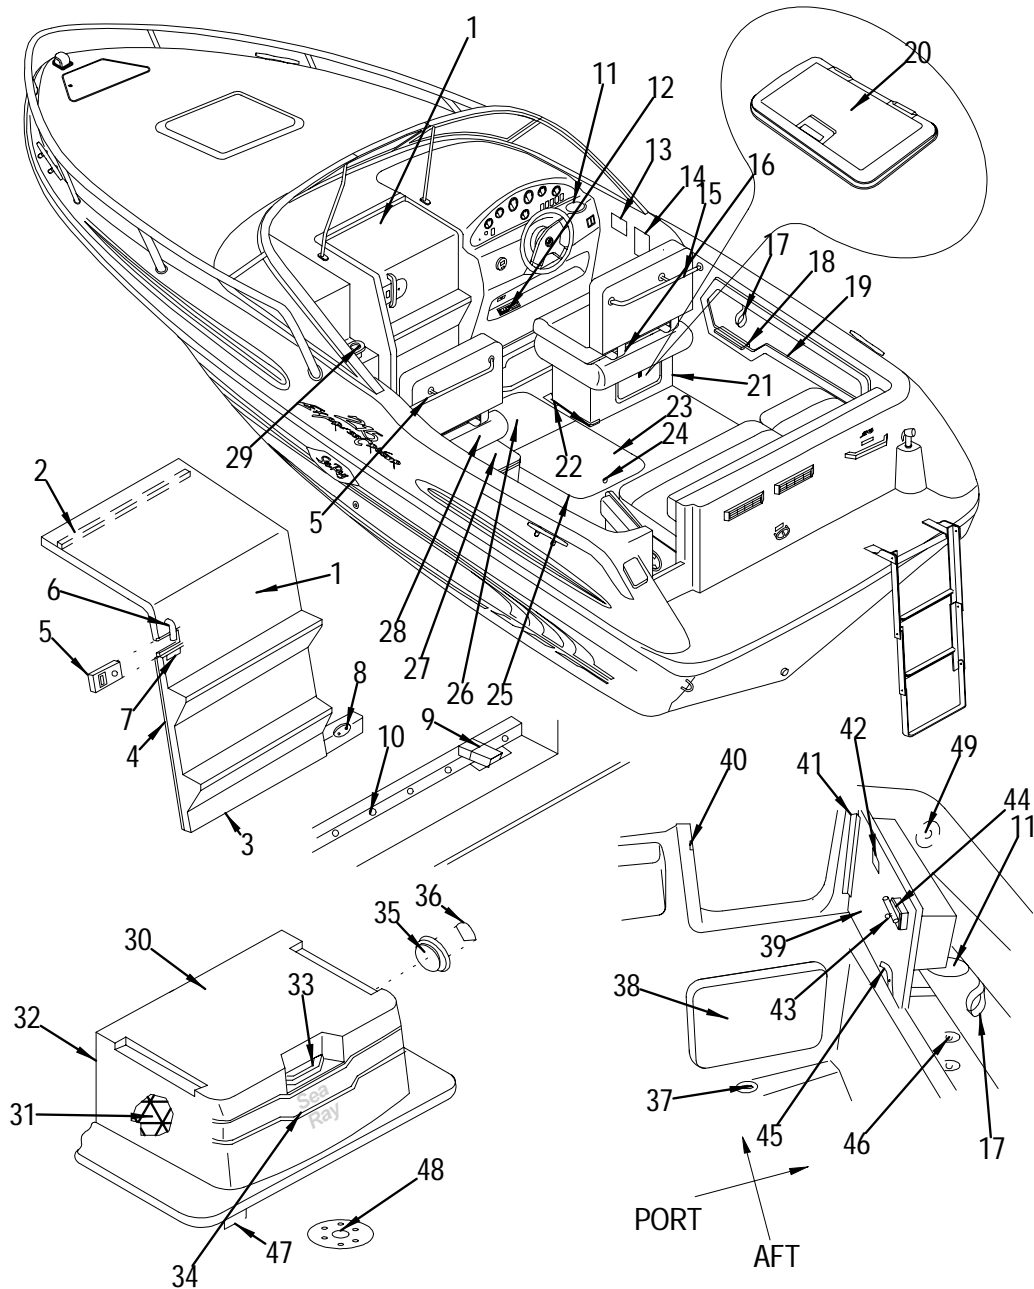

COCKPIT

COCKPIT

1	1221803	215EC 99, DOOR, CABIN ENTRY FBRGLS HIN#
2	796458	TRACK, HDPE 250DA CABIN ENTRY DELRIN TOP
3	796466	TRACK, HDPE 250DA CABIN ENTRY DELRIN BTM
4	136853	NOSING, ALUM 5/8"X 12' T-1 ROUNDED BRITE BUFF
5	988949	LOCK, CABIN DOOR CLR ANOD ALUM
	799742	KEY, CABIN ENTRY MOBELLA (SPECIFY LOCK#802)
	937086	KEY, CABIN ENTRY MOBELLA (SPECIFY LOCK#811)
	1191717	KEY, CABIN ENTRY MOBELLA (SPECIFY LOCK#812)
	937060	KEY, CABIN ENTRY MOBELLA (SPECIFY LOCK#815)
	1178896	KEY, CABIN ENTRY MOBELLA (SPECIFY LOCK#817)
	761767	KEY, CABIN ENTRY MOBELLA (SPECIFY LOCK#818)
	1218106	KEY, CABIN ENTRY MOBELLA (SPECIFY LOCK#829)
	999516	KEY, CABIN ENTRY MOBELLA (SPECIFY LOCK#838)
	937078	KEY, CABIN ENTRY MOBELLA (SPECIFY LOCK#843)
	1049790	KEY, CABIN ENTRY MOBELLA (SPECIFY LOCK#848)
	723767	SNAP CAP, PRESS-ON CVR #2 PHILLIP WHT
6	700609	RAIL, GRAB 9" ELLIPTICAL
7	852640	LABEL, DOOR SECURED UNDERWAY
8	1156496	BUMPER, HDPE DOOR STOP PRL 1/4"X 2"X 5/8"
9	765800	STOP, SLIDING DOOR/WINDOW CHR
10	1157593	THRESHOLD, HDPE 215EC-99 ENTRYWAY PRL
11	1156009	DRINKHOLDR, PLAS 4"X 3" MUG SZ PRL W/NPL
	124347	HOSE, PVC CLEAR 3/8"
12	1049816	STEREO, AM/FM CLARION M0350 CASSETTE 12V
	1049873	SPEAKER, DUAL CONE EXT 6.5" CM1600
	1140391	GRILL, SPEAKER EXT 6.5" WHT CM1600
	875484	ANTENNA LEAD, STEREO SOFT WIRE 30"
	676601	COVER, STEREO RETRACTABLE BLK
13	819649	PLATE, NMMA 95-215EC
14	722041	LABEL, DANGER/WARNING COMBO CNTRL STA
15	820670	RAIL, HELMSEAT SUPPORT 215EC
16	818880	BRACKET, 215EC H/S B/R
17	1221811	215EC 99, STRAP, VINYL STRG BOX HIN#
18	1157650	STEP, HDPE 215EC-99 CKPT PRL
19	1182401	TRIM, EDGE BLK LEATHER 1"X 5/16"
	1184472	TRIM, EDGE PEARL LEATHER 1"X 5/16"
20	1154756	HATCH, ACCESS 15"X 11" PRL
21	1221829	215EC 99, BASE HELMSEAT, STBD FBRGLS HIN#
22	129189	ANGLE, ALUM 1/8"X 1.5"X 1.5"X 16"
23	1221837	215EC 99, HATCH, AFT FBRGLS (LARGE) HIN#
24	140111	LIFT HANDLE, HATCH LIFT BOLT W/RING 3"
	140319	WASHER, GASKET NEOPRENE 1/16"X 1/4"X 1"
25	815225	BOX, R/C 215EC FLOOR STRG
	266130	DRAIN, LINER W/90 DEG ELBOW 1" PLASTIC
	466615	HOSE CUFF, 1" RH WHT
	466664	HOSE, CORR VAC 1" RH
26	1221845	215EC 99, HATCH, FWD FBRGLS (SMALL) HIN#
27	814012	COOLER, 36QT
	1157908	CLEAT, HDPE 215EC-99 COOLER PRL
28	1221852	215EC 99, BASE HELMSEAT, PORT FBRGLS HIN#
	129189	ANGLE, ALUM 1/8"X 1.5"X 1.5"X 16"
	1154756	HATCH, ACCESS 15"X 11" PRL
29	1157411	HOLDER, HDPE DRINK 2-CUP PRL
	1157429	STANCHION, HDPE 1/2"X 1.25"X 2.5" PRL
30	1221860	215EC 99, MTRBX FBRGLS HIN#
31	818922	FOAM, P/C 215EC-95 CONV MTR BOX
32	810572	TRIM-SEAL, 3/8" W/3/8" BULB LOC-A
33	1124320	HANDLE, GRAB PRL STRAIGHT
34	748236	EMBLEM, "SEA RAY" SCRIPT GOLD 5"
35	1159993	ACCESS PLATE, POLYPROP W/O-RING 4" PEARL
36	551689	LABEL, WARNING PYHY FIRE EXT PRT (LEXAN)
37	1098433	THRU-HULL, PLAS 1 1/2" PEARL
38	1221878	215EC 99, CVR, TRANSOM ACCESS FBRGLS HIN#
39	1157551	DOOR, HDPE 215EC-99 TRANSOM W/HINGE PRL
40	190579	BUSHING, NYLON 0.76"OD X 3/8"SHAFT
41	1225671	HINGE, 215EC-99 1.25"X 8" (FOR #1157551)
42	811000	LABEL, DANGER TRNSM DOOR (LEXAN)
43	156240	BOLT, BARREL CHR 3" BOLT 3 7/16" LOA
44	1157569	SHIM, HDPE BARREL BOLT PRL
45	156893	WEBBING, POLYPROPYLENE 1" BLACK
46	633933	THRU-HULL, CABLE FLANGE 1.75"

BATTERY ON/OFF SWITCH OPTION

49	766089	SWITCH, BATTERY ON/OFF W/O LOCK W/O DISC

CE OPTION GROUP (EUROPEAN DEALERS ONLY)

13	976498	PLATE, CE OPT B:215EC/8PERSON/820KG
31	1162122	FOAM, P/C 215EC-98 CE CONV MTR BOX
47	934539	LABEL, PREVENT DISCHARGE OF POLLUTANTS

COCKPIT TABLE BASE-FLUSH MOUNT OPTION

48	876961	BASE, LEG/POST FLUSH MT ALUM

D 2.8L BR2 D-TRONIC (150 PHP) STERN DR. DSL

14	987727	LABEL, DANGER COMBO-DSL POWERED BOAT