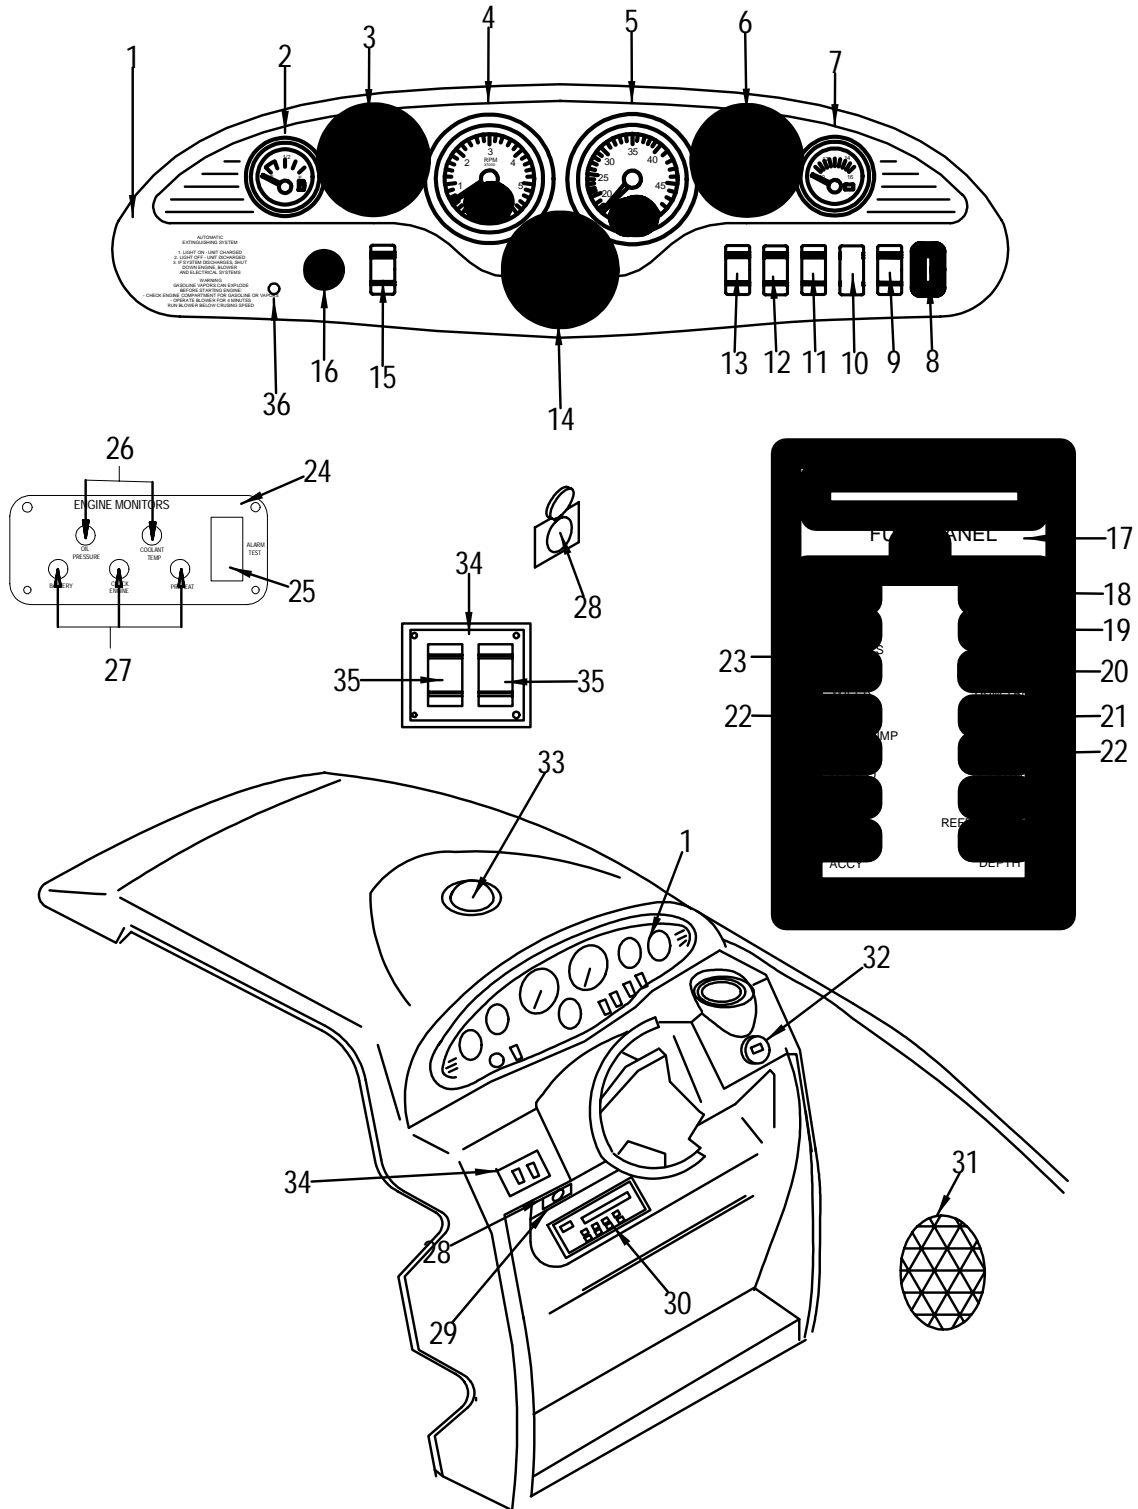

DASH/ELECTRICAL (STANDARD)

1	1150879	PANEL, 215EC-99 SW/INST
	994186	PANEL, BLANK:215EC-97 SW/INST
	815654	HARNESS, 215EC-95 WIRING
2	883405	GAUGE, FUEL 2" SGL STA 12V MLSS
3	883389	GAUGE, OIL PRESS 0-80 2" 12V MLSS
4	883363	GAUGE, TACH/HOUR 3*6K GAS 12V MLSS
5	912444	GAUGE, SPEEDO 50 MPH 3" MLSS
	757906	CLAMP, HOSE SPRING 1/4" OD SELF TIGHTENING SS
	606087	TUBING, GAUGE 0.148"ID #7 HEAVY WALL
6	883371	GAUGE, WATER TEMP 220 DEG 12V MLSS
7	883397	GAUGE, VOLTMETER 10-16 MLSS
8	720151	PLUG, ROCKER SW 'V' SERIES BLK
9	679290	ACTUATOR, ROCK VERT BLK W/BLEND LENS WATER SYS
	648097	BODY, ROCK SW SPST BLK 12V INCAND
10	720151	PLUG, ROCKER SW 'V' SERIES BLK
11	744706	ACTUATOR, ROCK VERT BLK W/BLEND LENS OF-ANC-RN
	679340	BODY, ROCK SW 'V' OFF-2ON-2ON 12V INC
12	679167	ACTUATOR, ROCK VERT BLK W/BLEND LENS BLG PUMP
	648097	BODY, ROCK SW SPST BLK 12V INCAND
13	759084	ACTUATOR, ROCK VERT BLK W/RED HORN SYMBOL
	679332	BODY, ROCK SW SPST MOM
14	883413	GAUGE, TRIM TELE (MERC) MLSS
15	679266	ACTUATOR, ROCK VERT BLK W/BLEND LENS BLG BLWR
	648097	BODY, ROCK SW SPST BLK 12V INCAND
16	1184274	SWITCH, IGN STARTER
	552000	KEY, IGN (SPECIFY KEY)
17	977009	FUSE BLOCK, 14-GNG BLADE-TYPE W/GRND PAD
18	266007	FUSE, BLADE TYPE ATO 15A
19	730994	FUSE, BLADE TYPE CLOSED 7.5A
20	731026	FUSE, BLADE TYPE CLOSED 20A
21	731000	FUSE, BLADE TYPE CLOSED 10A
22	265967	FUSE, BLADE TYPE ATO 5A
23	324335	RECEPTACLE, FEMALE 12V
24	324756	LABEL, RECEPTACLE 12V-15A MAX (LEXAN)
25	1049816	STEREO, AM/FM CLARION M0350 CASSETTE 12V
	676601	COVER, STEREO RETRACTABLE BLK
	875484	ANTENNA LEAD, STEREO SOFT WIRE 30"
26	1049873	SPEAKER, DUAL CONE EXT 6.5" CM1600
	1140391	GRILL, SPEAKER EXT 6.5" WHT CM1600

CE FIRE SYSTEM (EUROPEAN DEALERS ONLY) OPTION

31	179853	LIGHT, INDICATOR GREEN 15V

COMPASS OPTION

28	783795	COMPASS, FLUSH MT 3 7/8" WHT HOUSE/BLUE LIGHT

DEPTH FINDER - FEET / METERS OPTION

10	696039	ACTUATOR, ROCK VERT BLK W/BLEND LENS DEPTH SDR
	648097	BODY, ROCK SW SPST BLK 12V INCAND
27	742296	DEPTH FINDER, LOWRANCE 3500 GREY W/O BEZEL
	987693	DEPTH FINDER, BEZEL GRY W/CHR OVERLAY
	520668	FUSE, BLADE TYPE CLOSED 3A

HYDRAULIC TRIM TAB OPTION

29	769232	PANEL, 330DA-95 TRIM TAB
	982397	PANEL, BLANK:330DA TRIM TAB
30	709501	ACTUATOR, ROCK VERT BLK W/O LENS TRIM TABS
	709493	BODY, ROCK SW DPDT (MOM) CEN-OFF W/O LAMP

SINGLE CD PLAYER - WITH SPEAKERS OPTION

25	1158823	STEREO, AM/FM CD PLAYER W/CHANGER CNTRL
26	1049865	SPEAKER, COAXIAL EXT 6.5" CM1620
	1140409	GRILL, SPEAKER EXT 6.5" WHT CM1620

WINDSHIELD WIPER (STARBOARD) OPTION

8	679316	ACTUATOR, ROCK VERT BLK W/BLEND LENS WIPER
	648097	BODY, ROCK SW SPST BLK 12V INCAND
22	265967	FUSE, BLADE TYPE ATO 5A

DASH/ELECTRICAL (DIESEL OPTION)