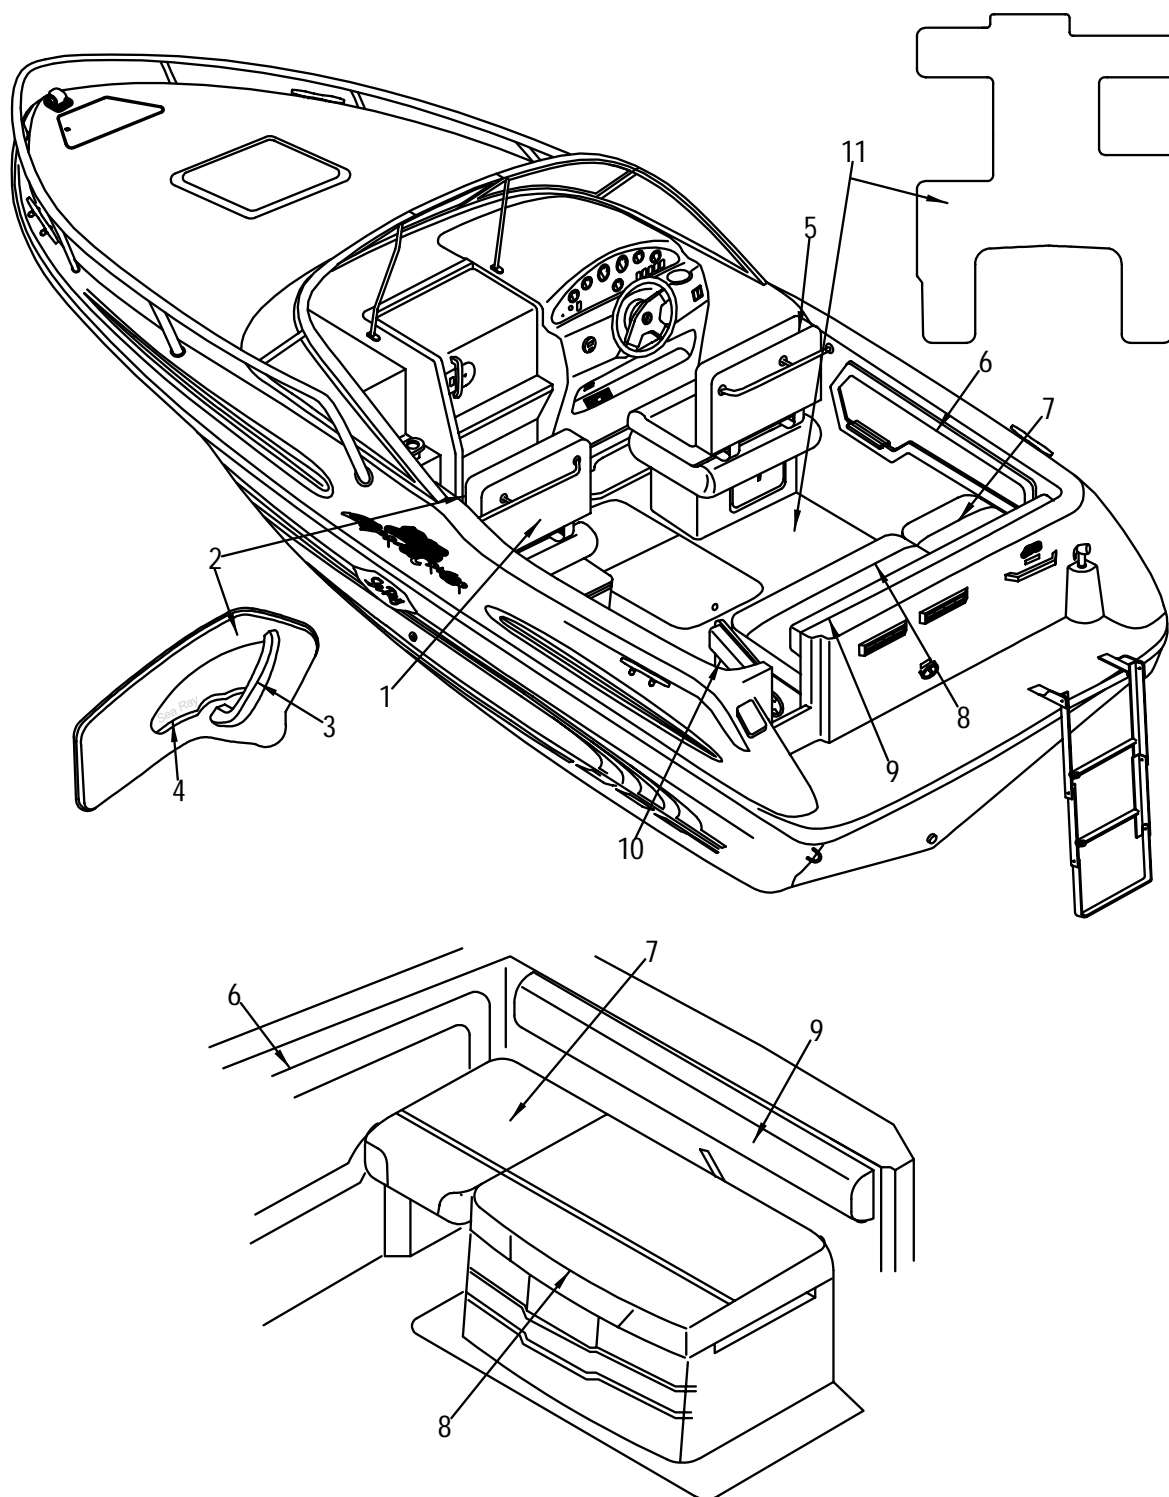

COCKPIT UPHOLSTERY