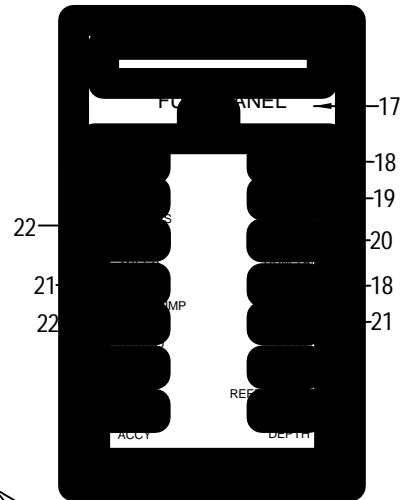

DASH/ELECTRICAL (STANDARD)

DASH/ELECTRICAL (STANDARD)

1	1150879	PANEL, 215EC-99 SW/INST
	994186	PANEL, BLANK:215EC-97 SW/INST
	815654	HARNESS, 215EC-95 WIRING
2	883405	GAUGE, FUEL 2" SGL STA 12V MLSS
3	883389	GAUGE, OIL PRESS 0-80 2" 12V MLSS
4	883363	GAUGE, TACH/HOUR 3*6K GAS 12V MLSS
5	912444	GAUGE, SPEEDO 50 MPH 3" MLSS
	757906	CLAMP, HOSE SPRING 1/4" OD SELF TIGHTENING SS
	606087	TUBING, GAUGE 0.148"ID #7 HEAVY WALL
6	883371	GAUGE, WATER TEMP 220 DEG 12V MLSS
7	883397	GAUGE, VOLTMETER 10-16 MLSS
8	720151	PLUG, ROCKER SW 'V' SERIES BLK
9	679290	ACTUATOR, ROCK VERT BLK W/BLEND LENS WATER SYS
	648097	BODY, ROCK SW SPST BLK 12V INCAND
10	720151	PLUG, ROCKER SW 'V' SERIES BLK
11	744706	ACTUATOR, ROCK VERT BLK W/BLEND LENS OF-ANC-RN
	679340	BODY, ROCK SW 'V' OFF-2ON-2ON 12V INC
12	679167	ACTUATOR, ROCK VERT BLK W/BLEND LENS BLG PUMP
	648097	BODY, ROCK SW SPST BLK 12V INCAND
13	759084	ACTUATOR, ROCK VERT BLK W/RED HORN SYMBOL
	679332	BODY, ROCK SW SPST MOM
14	883413	GAUGE, TRIM TELE (MERC) MLSS
15	679266	ACTUATOR, ROCK VERT BLK W/BLEND LENS BLG BLWR
	648097	BODY, ROCK SW SPST BLK 12V INCAND
16	1184274	SWITCH, IGN STARTER
	552000	KEY, IGN (SPECIFY KEY)
17	977009	FUSE BLOCK, 14-GNG BLADE-TYPE W/GRND PAD
18	266007	FUSE, BLADE TYPE ATO 15A
19	730994	FUSE, BLADE TYPE CLOSED 7.5A
20	731026	FUSE, BLADE TYPE CLOSED 20A
21	731000	FUSE, BLADE TYPE CLOSED 10A
22	265967	FUSE, BLADE TYPE ATO 5A
23	324335	RECEPTACLE, FEMALE 12V
24	324756	LABEL, RECEPTACLE 12V-15A MAX (LEXAN)
25	1049816	STEREO, AM/FM CLARION M0350 CASSETTE 12V
	676601	COVER, STEREO RETRACTABLE BLK
	875484	ANTENNA LEAD, STEREO SOFT WIRE 30"
26	1049873	SPEAKER, DUAL CONE EXT 6.5" CM1600
	1140391	GRILL, SPEAKER EXT 6.5" WHT CM1600

CE FIRE SYSTEM (EUROPEAN DEALERS ONLY) OPTION

31	179853	LIGHT, INDICATOR GREEN 15V

COMPASS OPTION

28	783795	COMPASS, FLUSH MT 3 7/8" WHT HOUSE/BLUE LIGHT

DEPTH FINDER - FEET / METERS OPTION

10	696039	ACTUATOR, ROCK VERT BLK W/BLEND LENS DEPTH SDR
	648097	BODY, ROCK SW SPST BLK 12V INCAND
27	742296	DEPTH FINDER, LOWRANCE 3500 GREY W/O BEZEL
	987693	DEPTH FINDER, BEZEL GRY W/CHR OVERLAY
	520668	FUSE, BLADE TYPE CLOSED 3A

HYDRAULIC TRIM TAB OPTION

29	769232	PANEL, 330DA-95 TRIM TAB
	982397	PANEL, BLANK:330DA TRIM TAB
30	709501	ACTUATOR, ROCK VERT BLK W/O LENS TRIM TABS
	709493	BODY, ROCK SW DPDT (MOM) CEN-OFF W/O LAMP

SINGLE CD PLAYER - WITH SPEAKERS OPTION

25	1158823	STEREO, AM/FM CD PLAYER W/CHANGER CNTRL
26	1049865	SPEAKER, COAXIAL EXT 6.5" CM1620
	1140409	GRILL, SPEAKER EXT 6.5" WHT CM1620

WINDSHIELD WIPER (STARBOARD) OPTION

8	679316	ACTUATOR, ROCK VERT BLK W/BLEND LENS WIPER
	648097	BODY, ROCK SW SPST BLK 12V INCAND
22	265967	FUSE, BLADE TYPE ATO 5A