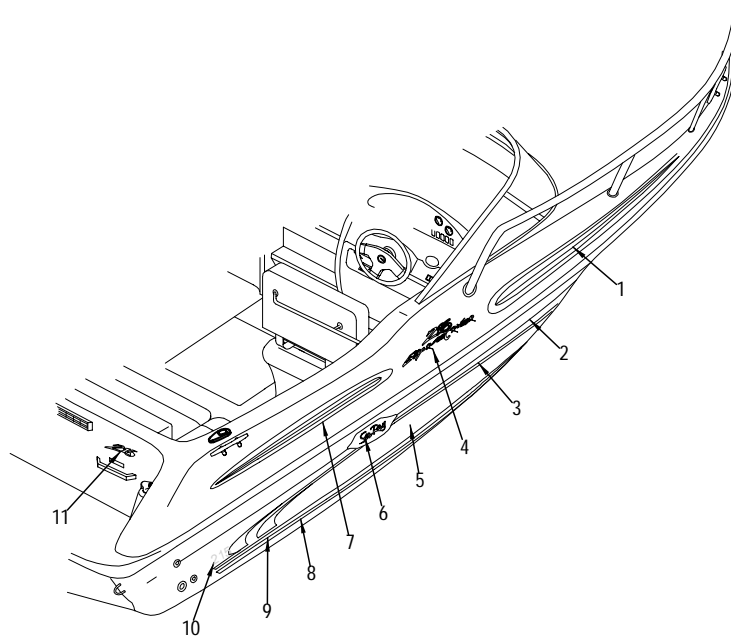

EXTERIOR GRAPHICS

EXTERIOR GRAPHICS

- 1 944793 TAPE, TAPER FWD DECK 215EC BLK/GLD PORT
- 944801 TAPE, TAPER FWD DECK 215EC BLK/GLD STBD
- 1177351 TAPE, TAPER FWD DECK 215EC GLXYBL/SHOYST PORT
- 1177385 TAPE, TAPER FWD DECK 215EC GLXYBL/SHOYST STBD
- 1177344 TAPE, TAPER FWD DECK 215EC RBYMET/SHOYST PORT
- 1177377 TAPE, TAPER FWD DECK 215EC RBYMET/SHOYST STBD
- 1177369 TAPE, TAPER FWD DECK 215EC HNTRGR/SHOYST PORT
- 1177393 TAPE, TAPER FWD DECK 215EC HNTRGR/SHOYST STBD
- 2 693234 TAPE, SOLID 1/4" BLACK FIR
- 1121136 TAPE, SOLID 1/4" GALAXY BLUE CPM
- 727503 TAPE, SOLID 1/4" RUBY MET CPM
- 1121144 TAPE, SOLID 1/4" HUNTER GREEN CPM
- 3 906016 TAPE, M/S 1.5"W/1/2"VOID GLDMET REV1
- 1121094 TAPE, M/S 1.5"W/1/2"VOID GLXYBL
- 906024 TAPE, M/S 1.5"W/1/2"VOID RBYRED REV1
- 1121102 TAPE, M/S 1.5"W/1/2"VOID HNTRGR
- 4 945592 TAPE, MODEL DESG 215 PRFL BLK/GLD
- 1177401 TAPE, MODEL DESG 215 PRFL GLXYBL
- 887299 TAPE, MODEL DESG 215 PRFL RBYMET
- 1177427 TAPE, MODEL DESG 215 PRFL HNTRGR
- 5 1136092 GEL COAT, PEARL PX/TL
- 6 735597 EMBLEM, "SEA RAY" SCRIPT GOLD 13"
- 211607 EMBLEM, "SEA RAY" SCRIPT CHROME 13"
- 7 944777 TAPE, TAPER AFT DECK 215EC BLK/GLD PORT
- 944785 TAPE, TAPER AFT DECK 215EC BLK/GLD STBD

- 7 1177443 TAPE, TAPER AFT DECK 215EC GLXYBL/SHOYST PORT
- 1177476 TAPE, TAPER AFT DECK 215EC GLXYBL/SHOYST STBD
- 1177435 TAPE, TAPER AFT DECK 215EC RBYMET/SHOYST PORT
- 1177468 TAPE, TAPER AFT DECK 215EC RBYMET/SHOYST STBD
- 1177450 TAPE, TAPER AFT DECK 215EC HNTRGR/SHOYST PORT
- 1177484 TAPE, TAPER AFT DECK 215EC HNTRGR/SHOYST STBD
- 8 1172873 TAPE, M/S 3.75"W/DBL 1/4"VOID BLK/GLDMET
- 1172857 TAPE, M/S 3.75"W/DBL 1/4"VOID GLXYBL/SHOYST
- 1172840 TAPE, M/S 3.75"W/DBL 1/4"VOID RBYRED/SHOYST
- 1172865 TAPE, M/S 3.75"W/DBL 1/4"VOID HNTRGR/SHOYST
- 9 1214279 TAPE, APP 215EC-99 GLDMET/BLK PRT
- 1214311 TAPE, APP 215EC-99 GLDMET/BLK STB
- 1214246 TAPE, APP 215EC-99 RBYRED/SHOYST PRT
- 1214287 TAPE, APP 215EC-99 RBYRED/SHOYST STB
- 1214253 TAPE, APP 215EC-99 GLXYBL/SHOYST PRT
- 1214295 TAPE, APP 215EC-99 GLXYBL/SHOYST STB
- 1214261 TAPE, APP 215EC-99 HNTRGR/SHOYST PRT
- 1214303 TAPE, APP 215EC-99 HNTRGR/SHOYST STB
- 10 1177591 TAPE, MODEL DESG 215 HULL BLK
- 1177559 TAPE, MODEL DESG 215 HULL GLXYBL
- 1177534 TAPE, MODEL DESG 215 HULL RBYMET
- 1177575 TAPE, MODEL DESG 215 HULL HNTRGR
- 11 945600 TAPE, MODEL DESG 215EC TRANS BLK/GLD
- 1177492 TAPE, MODEL DESG 215EC TRANS GLXYBL
- 887372 TAPE, MODEL DESG 215EC TRANS RBYMET
- 1177518 TAPE, MODEL DESG 215EC TRANS HNTRGR