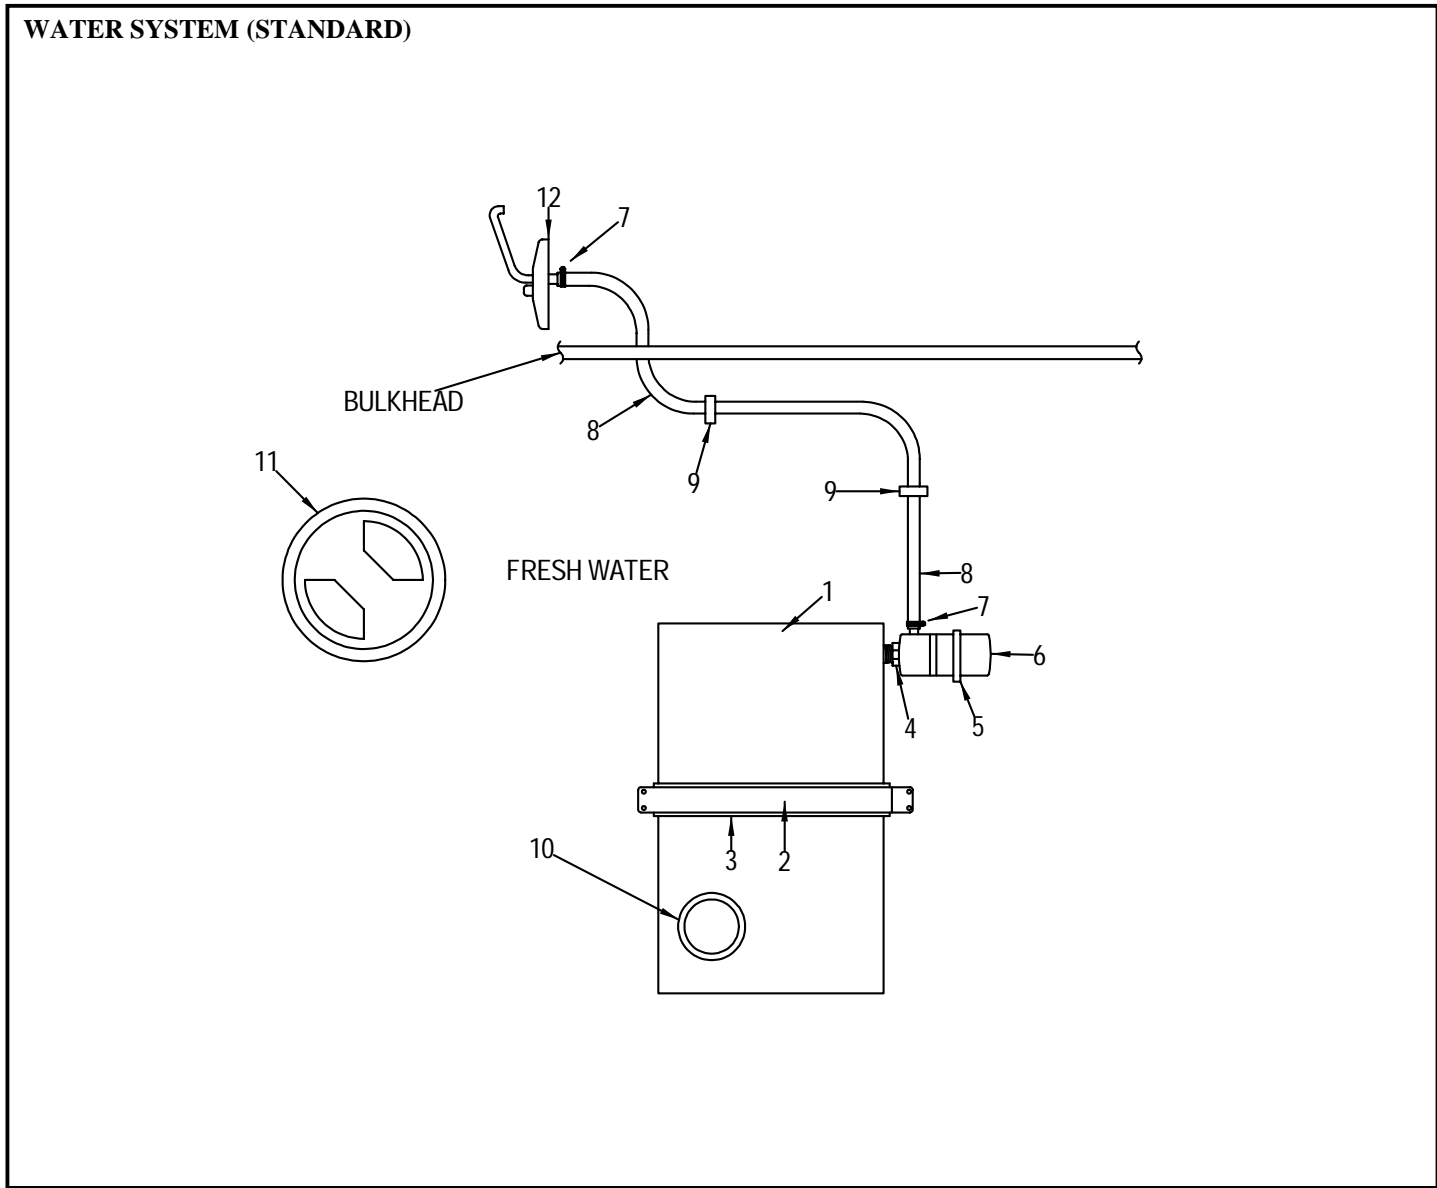

WATER SYSTEM (STANDARD)

- 1 508291 TANK, WATER - 8GAL W/FILL CAP
- 2 129247 BAR, ALUM FLAT 1/8"X 2"X 12"
- 3 485318 TAPE, FOAM CLSD-CELL NEOPRENE 3/8"TH X 2"W
- 4 630574 ADAPTER, PVC 1/2"MPT X 3/8"FPT REDUCER
- 5 123604 CLAMP, LOOM VINYL DIP 2.5"
- 6 125526 PUMP, FRESH WATER JABSCO (GALLEY FAUCET)
- 7 417998 CLAMP, HOSE #04M 1/4"-5/8" SS MINI
- 8 124347 HOSE, PVC CLEAR 3/8"
- 9 123661 CLAMP, LOOM VINYL DIP 1"
- 10 221903 LABEL, FRESH WATER (LEXAN)
- 11 1155993 ACCESS PLATE, POLYPROP W/O-RING 4" PEARL
- 12 125542 FAUCET, GALLEY SGL ON DEMAND JABSCO