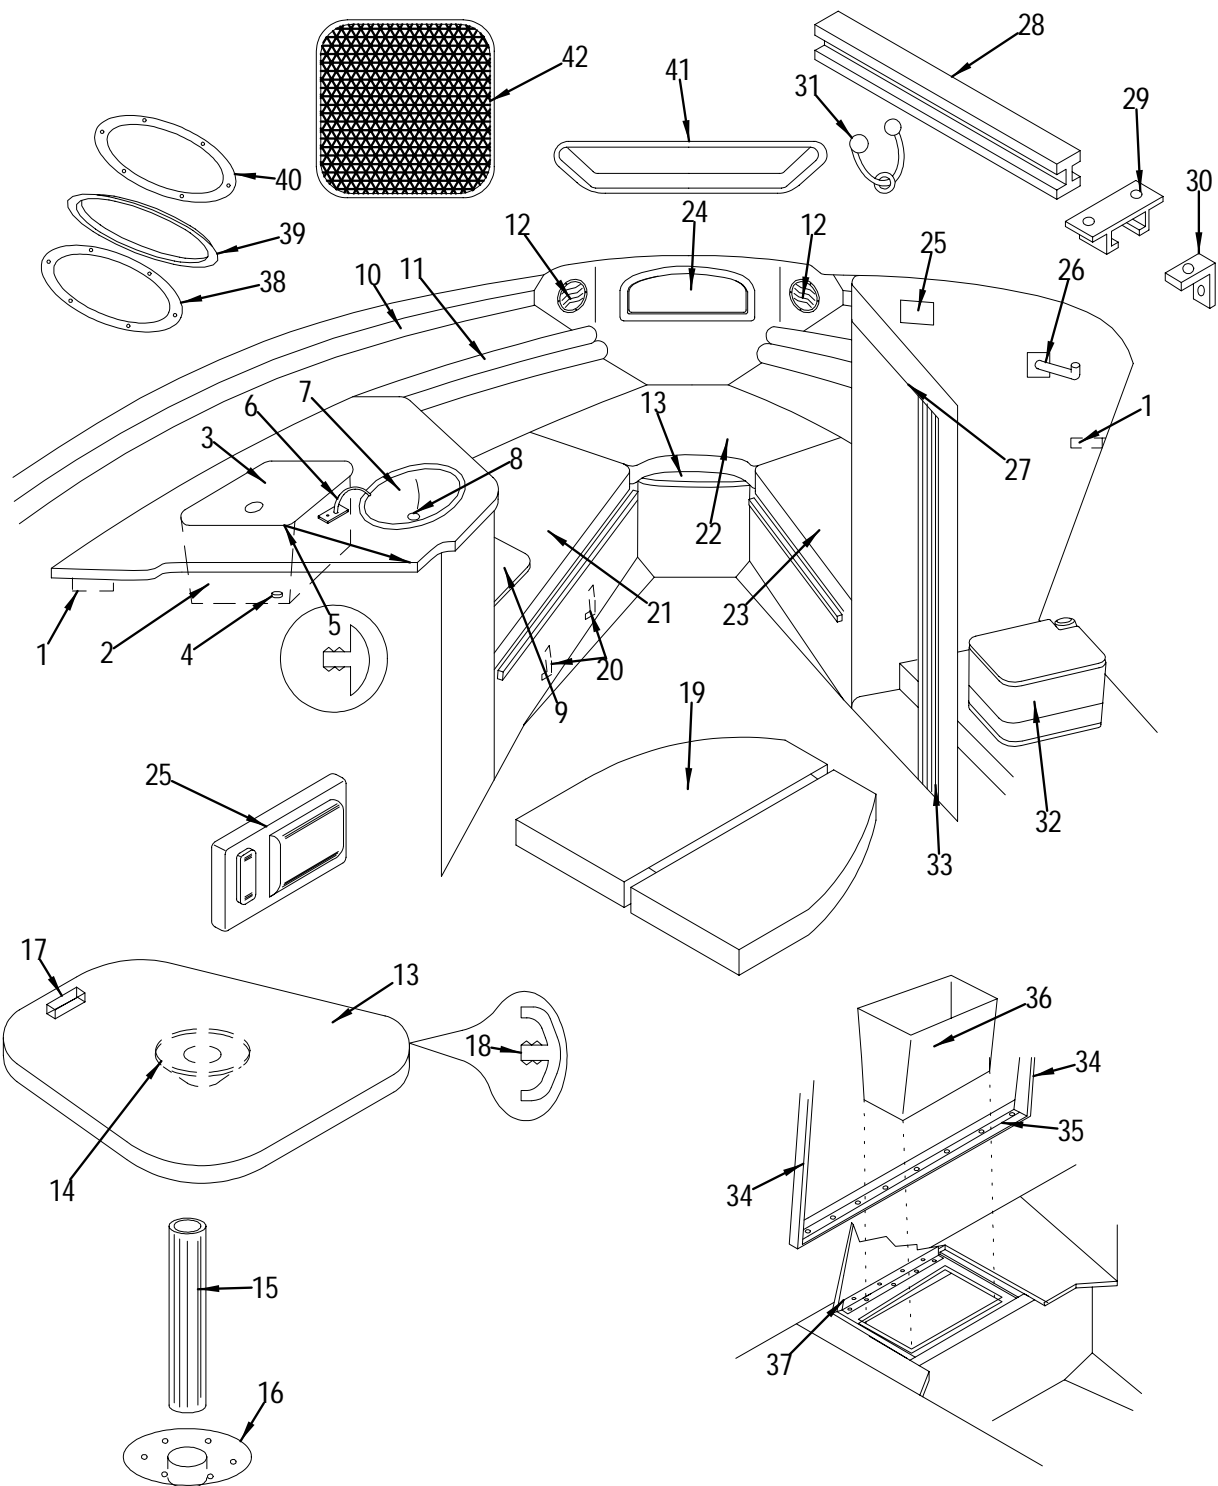

INTERIOR

INTERIOR

1	129189	ANGLE, ALUM 1/8"X 1.5"X 1.5"X 16'
2	113894	COOLER, BOX 9.5"X 16.25"X 6"DEEP
3	1222306	215EC 99, LID, HDPE COOLER HIN#
	140061	PLUG, DRAIN PLUG SNAPTITE 1/2"
	147504	TEE, PVC 1/2" BARB ALL SIDES
4	1098425	THRU-HULL, PLAS 5/8" PEARL
5	865998	T-MOLD, VINYL INSERT 7/8" ALMOND
6	125542	FAUCET, GALLEY SGL ON DEMAND JABSCO
7	776138	SINK, V/F OVAL ARW
8	785774	DRAIN, W/PLUG 100DEG 5/8" BARB BLK W/WHT HEAD
9	1226034	215EC 99, DOOR, GALLEY CAB HIN#
	141903	HINGE, AL CONT 2"X 72" SAT
	777268	LATCH, FLUSH MOUNT PULL WHT 2MM-7MM
10	1222165	215EC 99, MUFF, UPR GUNWALE P/S HIN#
	775379	TUBING, POLY STYRENE 2.25"X 12'
11	1222173	215EC 99, BLSTR, BOW P/S HIN#
	1222181	215EC 99, BLSTR SKIN, BOW P/S HIN#
12	1049873	SPEAKER, DUAL CONE EXT 6.5" CM1600
	1140391	GRILL, SPEAKER EXT 6.5" WHT CM1600
	489617	COVER, SPEAKER EXTERIOR COVER BACKING
13	1222199	215EC 99, TABLE, VBERTH HIN#
14	876979	BASE, LEG/POST SURF MT ALUM
15	929851	POST, TABLE LEG 28.875" ANOD FLUTED
16	876961	BASE, LEG/POST FLUSH MT ALUM
17	609883	CLEAT, PLAS 3/4"X 1"X 4" GREY
18	790436	T-MOLD, VINYL INSERT 9/16" ALMOND
19	1222207	215EC 99, CUSH, VBERTH FILLER HIN#
	1222215	215EC 99, CUSH SKIN, VBERTH FILLER HIN#
20	156893	WEBBING, POLYPROPYLENE 1" BLACK
21	1222223	215EC 99, CUSH, VBERTH PORT HIN
	1222231	215EC 99, CUSH SKIN, VBERTH PORT HIN#
22	1222249	215EC 99, CUSH, VBERTH FWD HIN
	1222256	215EC 99, CUSH SKIN, VBERTH FWD HIN#
23	1222264	215EC 99, CUSH, VBERTH STBD HIN#
	1222272	215EC 99, CUSH SKIN, VBERTH STBD HIN#
24	1222280	215EC 99, MIRROR ASSY, FWD VBERTH HIN#
25	312975	LIGHT, SGL DOME FLUSH MT WHT W/SWITCH
	604801	BULB, DOME LIGHT 12V
26	148015	HOOK, CLOTHES HOOK SURFACE MT 5"
27	1222298	215EC 99, CURTAIN VALANCE, VBERTH HIN#
28	186577	TRACK, ALUM CURT TRK 6' I BEAM TYPE
29	186676	UPH PARTS, DRAPE CEILING BRKT
30	186684	UPH PARTS, DRAPE FLUSH END BRKT
31	186668	UPH PARTS, EYELET CARRIERS W/NYLON WHEEL
32	130716	HEAD, PORTABLE SANI POTTI PARCHMENT 2.8GAL
33	818716	DOOR, 215EC ACCORDIAN 39"X 44"
34	136853	NOSING, ALUM 5/8"X 12' T-1 ROUNDED BRTE BUFF
35	1157593	THRESHOLD, HDPE 215EC-99 ENTRYWAY PRL
36	431098	BASKET, TRASH 11 3/8"X 8.25"X 12 1/8" BEIGE
37	611202	HINGE, AL CONT FORM/SGL 2.25"X 12" BRT
38	222067	TRIM RING, PORTLIGHT WHT OUTER
39	115253	PORTLIGHT, LENS ONLY
40	111658	TRIM RING, PORTLIGHT ALMOND (INNER)
41	718080	TRIM RING, HATCH 20X20 1" LIP WHTPC
42	783530	SCREEN, DECK HATCH 20X20 FRAMED
	815332	CLIP, HATCH SCREEN CLEAR PLAS

CE OPTION GROUP (EUROPEAN DEALERS ONLY) OPTION

935999	MANUAL, FOREIGN LANGUAGE INSERT FOUR-LANGUAGE

CONTENTS

1093988	PACKET, OWNERS 2-COMP LEGAL SIZE CANVAS BLK
1013861	SUPPLEMENT, OWNERS MAN'L 98-215EC
1165752	MANUAL, PARTS 99 215EC
929828	CARD, BOATING GUIDE
704502	CARD, EXPRESS LIMITED TRANSFERABLE WARRANTY
605717	CATALOG, SEA RAY WEARABLES
471219	BOOKLET, "HOW TO KEEP STAINLESS STAINLESS"
388736	CHECK LIST, IN SERVICE - SP BOATS
764316	DOCUMENT, CANVAS LTD WARRANTY
833749	FUSE BOX, SPARE W/6 ATC BLADE STYLE
865204	GUIDE, ABS/ACRYLIC CLEANING/REPAIR
865469	MANUAL, SPORTFISH/CRUISERS/YACHTS
954164	VIDEO, 97 OWNER ORIENTATION SPBOAT NTSC

NOT SHOWN

818054	FOAM, P/C 215EC-95 CUSH/BLSTR SET
818047	FOAM, P/C 215EC-95 BOW CUSH SET

OWNER ORIENTATION VIDEO - PAL FORMAT

968339	VIDEO, 97 OWNER ORIENTATION SPBOAT PAL

OWNERS PACKET

1087618	PACKET, MULTI-INFO 215EC

PRESSURE WATER SYSTEM - UPGRADE OPTION

6 785246	SHOWER, SPRAY NOZZLE ANGLE BASE W/WHT HOSE

PUMP-OUT HEAD OPTION

32 595504	HEAD, PORTABLE MSD SANI POTTI PARCHMENT 3.0GL

SINGLE CD PLAYER - WITH SPEAKERS OPTION

12 1049865	SPEAKER, COAXIAL EXT 6.5" CM1620
1140409	GRILL, SPEAKER EXT 6.5" WHT CM1620