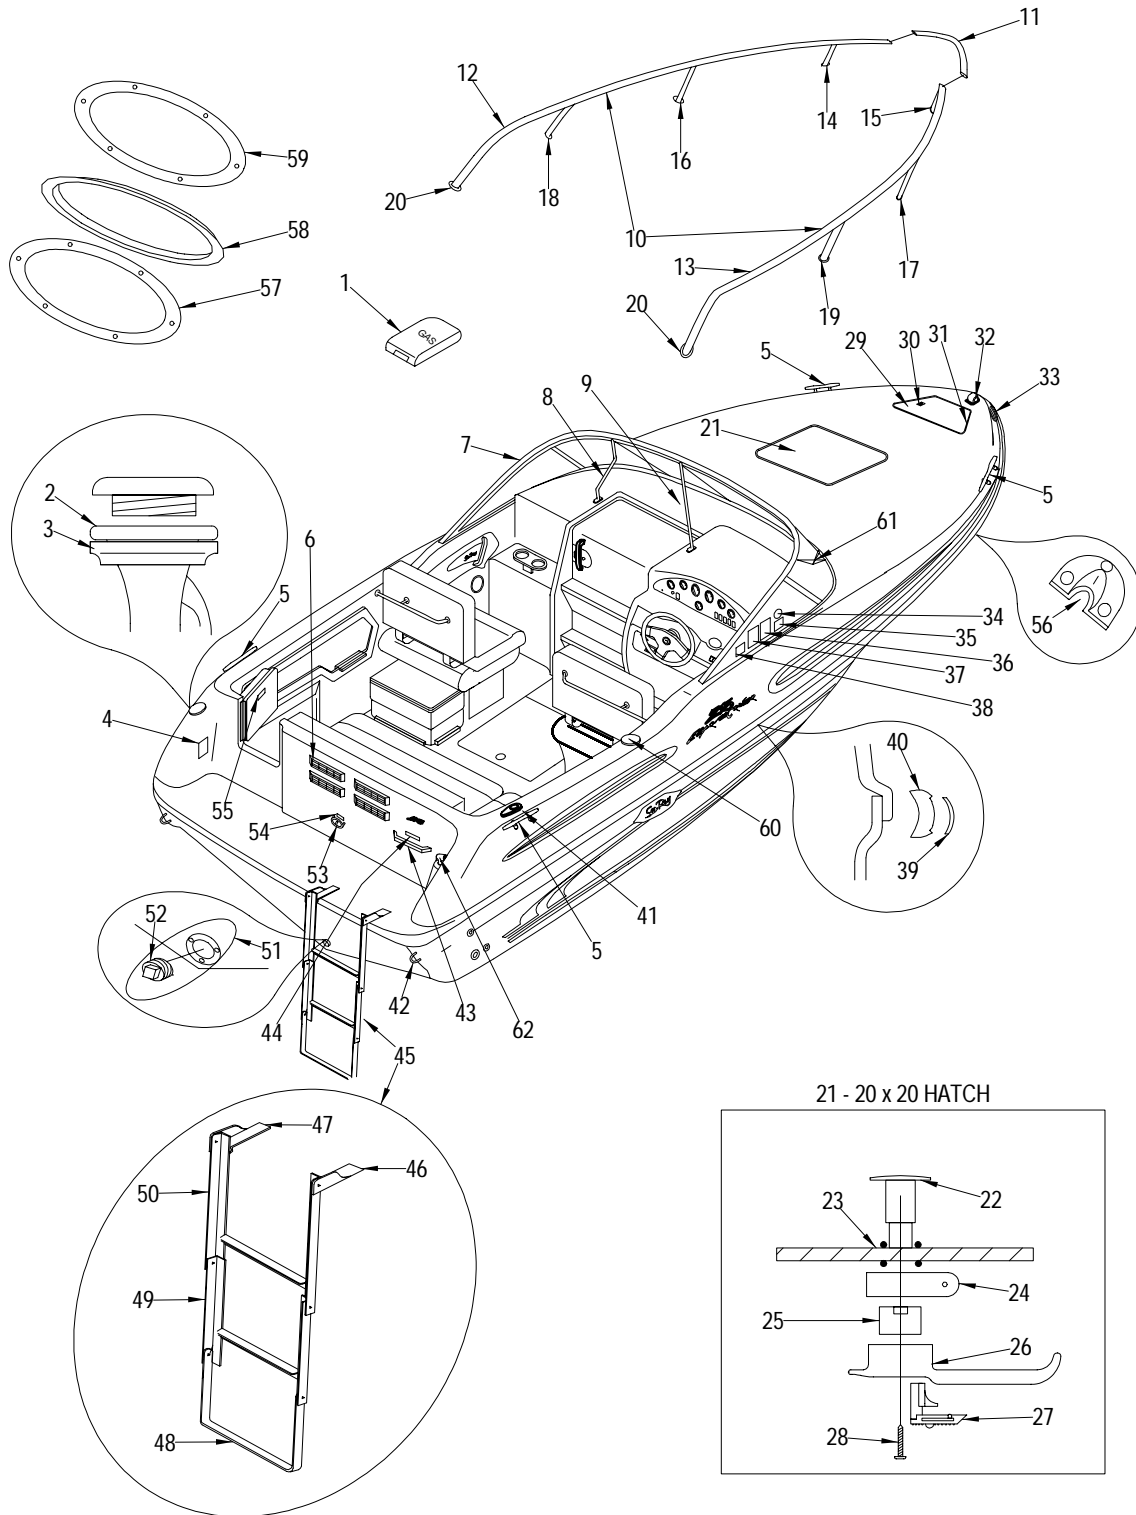

EXTERIOR

EXTERIOR

1	994467	DECK FILL, GAS W/VENT BLK
2	1109354	DECK PLATE, GAS CHR W/VENT 45DG NCK RED CODE
	1213867	DECK PLATE, CAP W/CHAIN GAS (FOR #1109354)
	1068592	KEY, DECK PLATE CAP
3	1098615	DECK PLATE, GAS CHR W/VENT (SHIM ONLY)
4	852533	LABEL, FUEL RECOMMENDATION
5	764605	CLEAT, 6" 2-BOLT ZAMAK W/STUDS
	793471	PLATE, BACKING UNIVERSAL 3/16"
6	130666	VENT, DECK VECTOR CHR
	130674	COLLECTOR BOX, DECK VENT
7	824342	W/S, 215EC-96 CMLPT
	821454	W/S, 215EC/250DA-95 CTR
	821462	W/S, 215EC/250DA-95 FRONT PORT
	821470	W/S, 215EC/250DA-95 WING PORT
	821488	W/S, 215EC/250DA-95 FRONT STBD
	821496	W/S, 215EC/250DA-95 WING STBD
	821504	W/S, 215EC/250DA-95 HDWR KIT
	821512	W/S, 215EC/250DA-95 SCREW CVR
	154401	SNAP BUTTON, W/1/4" BARREL
	154393	SNAP SOCKET, MED ACTION
	154369	SNAP STUD, W/#8 X 3/8" PH SS
	156893	WEBBING, POLYPROPYLENE 1" BLACK
	863704	CATCH, BALL LARGE FOR W/S MALE
	863712	W/S, TIP BLK
8	819904	SUPPORT, W/S 215EC PORT
9	819912	SUPPORT, W/S 215EC STBD
10	815571	RAIL, BOW 215EC RAILS ONLY
	815597	RAIL, STANCHION SET 215EC
11	815589	RAIL, BOWFORM 215EC W/O PLATE
12	821520	RAIL, BOW 215EC PORT RAIL ONLY
13	821538	RAIL, BOW 215EC STBD RAIL ONLY
14	821546	RAIL, STANCHION 215EC #1
15	821553	RAIL, STANCHION 215EC #2
16	821561	RAIL, STANCHION 215EC #3
17	1028844	RAIL, STANCHION 215EC #4
18	1028851	RAIL, STANCHION 215EC #5
19	1028869	RAIL, STANCHION 215EC #6
20	821579	RAIL, BOW 215EC FOOT P/S
21	1154467	HATCH, DECK 20X20 ULTRA II LOCKING PEARL
	1174614	GASKET, DECK HATCH 20X20
22	632794	HATCH, ALL HATCH SIZES MUSHROOM OR POST
23	632778	HATCH, O-RING
24	701466	HATCH, ARM UNIV PIVOT ALL SIZES
25	802819	HATCH, ALL HATCH SIZES PIVOT LATCH ADAPTER
26	802801	HANDLE, DECK HATCH LATCHING
27	802827	HATCH, HATCH HANDLE
28	802793	HATCH, SCREW 3/8" PLEX
	802843	HATCH, SPACER
	802835	HATCH, WASHER
29	1147081	HATCH, RTM ANCHOR STRG 1"DEEP N/CORE PRL 99
30	986943	LATCH, FLUSH D-RING W/O LOCK BLK W/3"SHFT/CAM
31	224956	HINGE, AL CONT 1.25"X 72" SAT
	156893	WEBBING, POLYPROPYLENE 1" BLACK
	274373	BUMPER, CANOE CLIP MED WHT
	1136001	BOX, ABS 180DC/210BR-99 ANCHOR STRG
32	783670	LIGHT, NAV COMBO BOW SS W/CONN
	1200369	BULB, REPL FOR #0137380/#0783670
33	744714	HORN, SGL CONCEALED W/SS GRILL
	823393	HORN GRILL, SGL CONCEALED SS
34	129122	LABEL, NMMA CERTIFIED
35	711176	DECAL, PREMIUM VINYLESTER RESIN
36	642108	DECAL, STRUCTURAL WARRANTY
37	1105477	DECAL, PREFERRED CUSTOMER CLUB
38	996199	LABEL, ABYC MEMBERSHIP
39	1080100	INSERT, RUB RAIL SS 3/4"X 12' (.062/304SS)
	1095959	INSERT, RUB RAIL SS 3/4"X 10' (.062/304SS)
40	1155696	RUBRAIL, PVC PEARL 16'(SS INSERT)
	1156207	RUBRAIL, PVC PEARL 20'(SS INSERT)
41	928978	LIGHT, NAV BASE ONLY STERN W/CONN TEARDROP
	934083	LIGHT, NAV A/R STERN 75"13DEG RG THRNUT
	1205665	BULB, STERN NAV LIGHT REPL FOR#929042/#934083
42	126599	EYE, STERN 1/2"X 3 7/16" W/BACKING PLATE
	793471	PLATE, BACKING UNIVERSAL 3/16"
43	1124320	HANDLE, GRAB PRL STRAIGHT
	793471	PLATE, BACKING UNIVERSAL 3/16"
44	1112879	LABEL, DANGER SHUT OFF ENG WHEN NEAR SWIMMERS
45	1155274	LADDER, SWIM 3-STEP PRL NYLON COATING
	1225721	LADDER, SWIM HDWR KIT FOR MRP #1155274
46	1225705	LADDER, SWIM GUDGEON STBD
47	1225689	LADDER, SWIM GUDGEON PORT