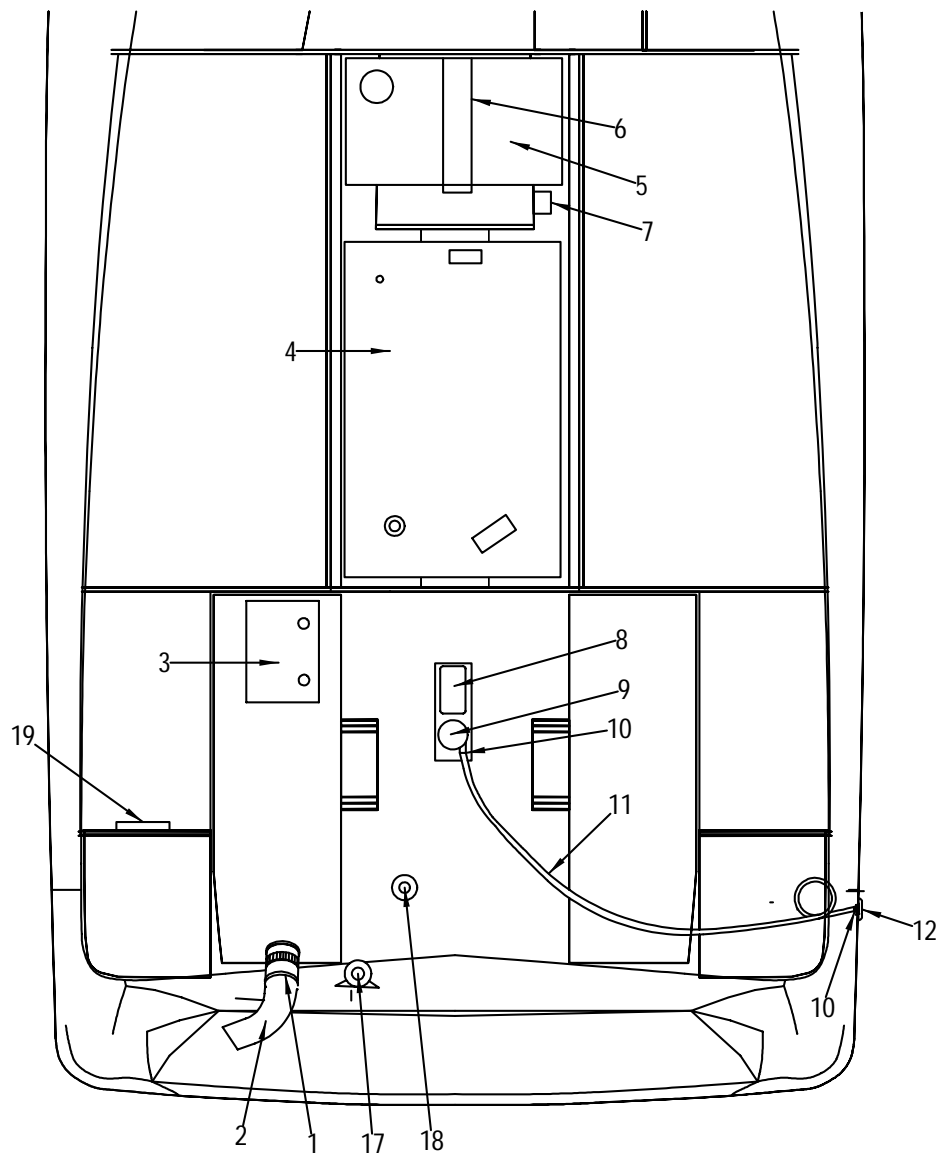

CE OPTION GROUP (EUROPEAN DEALERS ONLY) OPTION

935999	MANUAL, FOREIGN LANGUAGE INSERT FOUR-LANGUAGE

CONTENTS

1093988	PACKET, OWNERS 2-COMP LEGAL SIZE CANVAS BLK
1013861	SUPPLEMENT, OWNERS MAN'L 98-215EC
1165752	MANUAL, PARTS 99 215EC
929828	CARD, BOATING GUIDE
704502	CARD, EXPRESS LIMITED TRANSFERABLE WARRANTY
605717	CATALOG, SEA RAY WEARABLES
471219	BOOKLET, "HOW TO KEEP STAINLESS STAINLESS"
388736	CHECK LIST, IN SERVICE - SP BOATS
764316	DOCUMENT, CANVAS LTD WARRANTY
833749	FUSE BOX, SPARE W/6 ATC BLADE STYLE
865204	GUIDE, ABS/ACRYLIC CLEANING/REPAIR
865469	MANUAL, SPORTFISH/CRUISERS/YACHTS
954164	VIDEO, 97 OWNER ORIENTATION SPBOAT NTSC

NOT SHOWN

818054	FOAM, P/C 215EC-95 CUSH/BLSTR SET
818047	FOAM, P/C 215EC-95 BOW CUSH SET

OWNER ORIENTATION VIDEO - PAL FORMAT

968339	VIDEO, 97 OWNER ORIENTATION SPBOAT PAL

OWNERS PACKET

1087618	PACKET, MULTI-INFO 215EC

PRESSURE WATER SYSTEM - UPGRADE OPTION

6 785246	SHOWER, SPRAY NOZZLE ANGLE BASE W/WHT HOSE

PUMP-OUT HEAD OPTION

32 595504	HEAD, PORTABLE MSD SANI POTTI PARCHMENT 3.0GL

SINGLE CD PLAYER - WITH SPEAKERS OPTION

12 1049865	SPEAKER, COAXIAL EXT 6.5" CM1620
1140409	GRILL, SPEAKER EXT 6.5" WHT CM1620

SUPPLIED SEPARATELY AT PLANT

865204	GUIDE, ABS/ACRYLIC CLEANING/REPAIR

BILGE