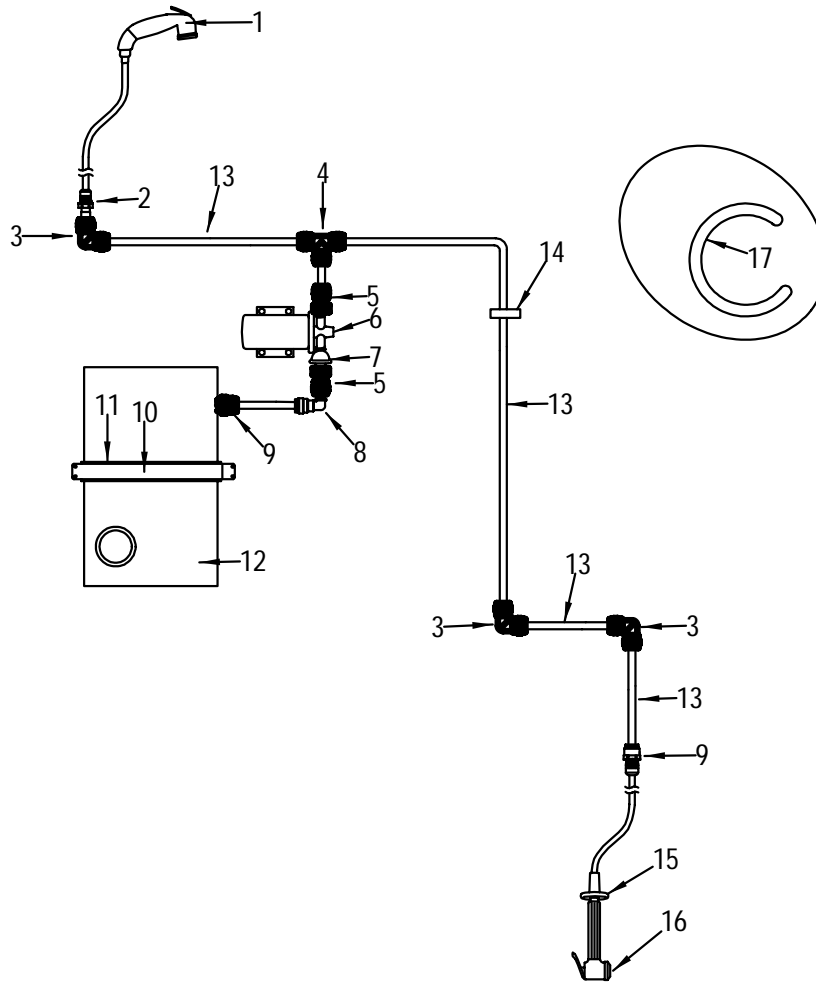

PRESSURE WATER SYSTEM (UPGRADE, OPTION)

PRESSURE WATER SYSTEM (UPGRADE, OPTION)

- 1 785246 SHOWER, SPRAY NOZZLE ANGLE BASE W/WHT HOSE
- 2 936088 ADAPTER, BRASS WHALE 3/8" MPT MALE 15MM STEM
- 3 909937 ELBOW, WHALE 90DEG EQUAL 15MM
- 4 909929 TEE, WHALE EQUAL 15MM
- 5 910000 ADAPTER, WHALE 1/2" F-15MM
- 6 1128164 PUMP, FRESH WATER SHURFLO 2.8GPM IMP
- 7 406710 FILTER, IN-LINE WATER 1/2" FPT
- 8 909978 ELBOW, WHALE 90DEG STEM 15MM
- 9 909952 ADAPTER, WHALE STRAIGHT 1/2" M-15MM BRASS
- 10 129247 BAR, ALUM FLAT 1/8" X 2" X 12'
- 11 485318 TAPE, FOAM CLSD-CELL NEOPRENE 3/8" TH X 2" W
- 12 508291 TANK, WATER - 8GAL W/FILL CAP
- 13 1137025 TUBING, WHALE 15MM X 10MM X 164' BLUE
- 14 123661 CLAMP, LOOM VINYL DIP 1"
- 15 1098417 THRU-HULL, PLAS 1 1/8" PRL
- 16 628024 SHOWER, SPRAY NOZZLE W/8" SS HOSE
- 17 910083 CLIP, WHALE COLLET 15MM