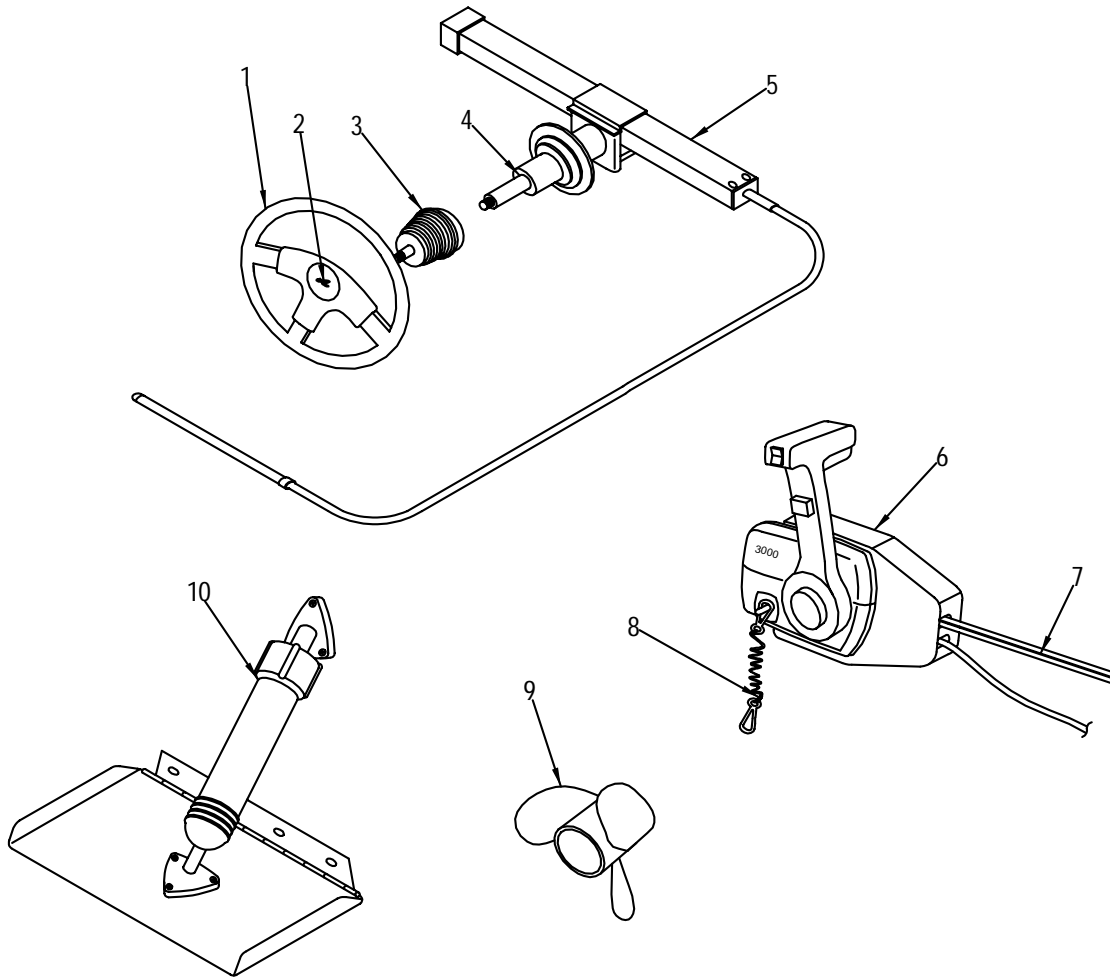

STEERING SYSTEM

STEERING SYSTEM

- 1 1144062 STEERING WHEEL, SPBOAT POL W/KHKI PVC ALUM CA
- 1144070 STEERING WHEEL, SPBOAT HI-POL W/TITAN PVC
- 2 917013 EMBLEM, S/R EMB SCRIPT WHEEL GOLD-BEZEL 1.75"
- 3 1092212 STEERING, MOUNT 90 DEG BEZEL ONLY BACK-MNT
- 4 1092238 STEERING, HELM MECHANICAL ASSY BACK-MNT
- 5 1091859 STEERING, BACK MNT RACK/CABLE 16.0' ASSY
- 6 819920 CONTROL, REM THRTL/SHIFT CLSC 3000 W/CONN
- 7 1006303 CABLE, CONTROL TELEFLEX 14' 600A/MERC SERIES
- 1006311 CABLE, CONTROL TELEFLEX 13' 600A/MERC SERIES
- 8 778928 LANYARD, COILED STOP SWITCH
- 9 944835 PROP, 14.5"X 19" ALUM BLACK MAX

D 2.8L BR2 D-TRONIC (150 PHP) STERN DR. DSL

- 9 514018 PROP, 17.75"X 21" BR2 ALUM RH

HYDRAULIC TRIM TABS OPTION

- 10 856328 TRIM TAB, ASSY 10X12 PARA W/HDWR/FLUID

5.0L EFI ALPHA (240 PHP) MCM STERN DRIVE

- 169672 PROP, 14"X 19" VENGEANCE RH

5.0L EFI BR3 (240 PHP) MCM STERN DRIVE

- 708180 PROP, 14.25"X 22" SS BR3 RH
- 708172 PROP, 15.75"X 22" SS BR3 LH

5.7L EFI ALPHA (260 PHP) MCM STERN DRIVE

- 654319 PROP, 14.5"X 17" VENGEANCE RH