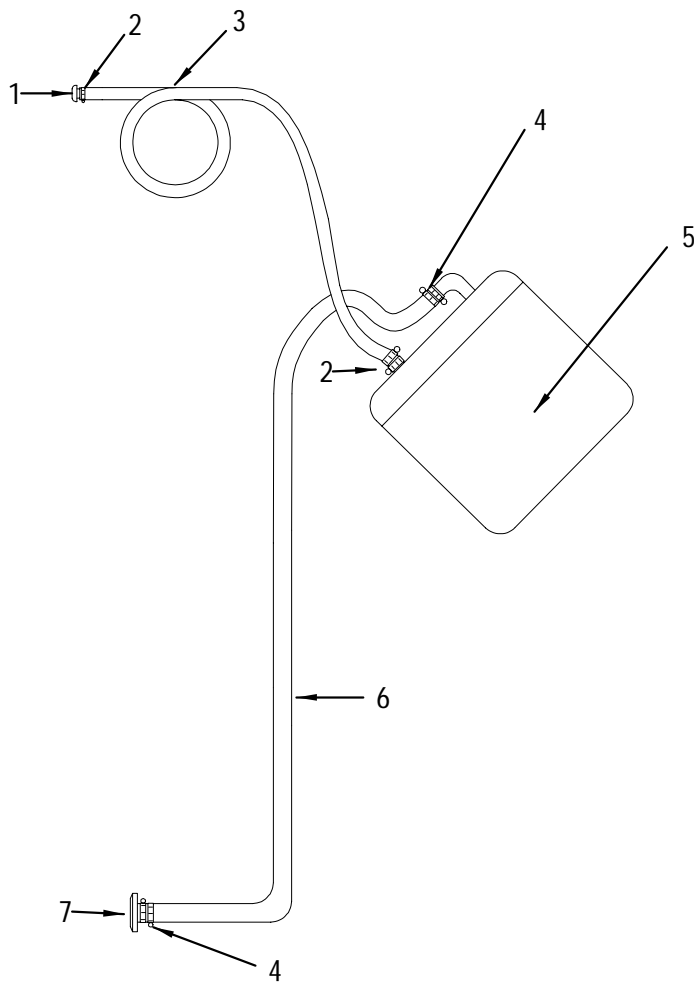

HEAD SYSTEM (PUMP - OUT OPTION)

HEAD SYSTEM (PUMP - OUT OPTION)

- 1 126888 VENT, FUEL/WATER TANK 5/8" X 3"
- 618702 GASKET, 1"OD X 3/4"ID X 1/16"
- 2 256677 CLAMP, HOSE #12 1/2"-1.25" SS .505
- 3 124719 HOSE, SANI/CHEMICAL TDX 5/8"
- 4 256693 CLAMP, HOSE #24 1"-2" SS .505
- 5 595504 HEAD, PORTABLE MSD SANI POTTI PARCHMENT 3.0GL
- 6 123844 HOSE, SANI/SMOOTH WALL 1.5"
- 7 1109347 DECK PLATE, WASTE SS BLK CLR-CODE
- 522581 DECK PLATE, CAP W/CHAIN
- 522599 KEY, DECK PLATE CAP