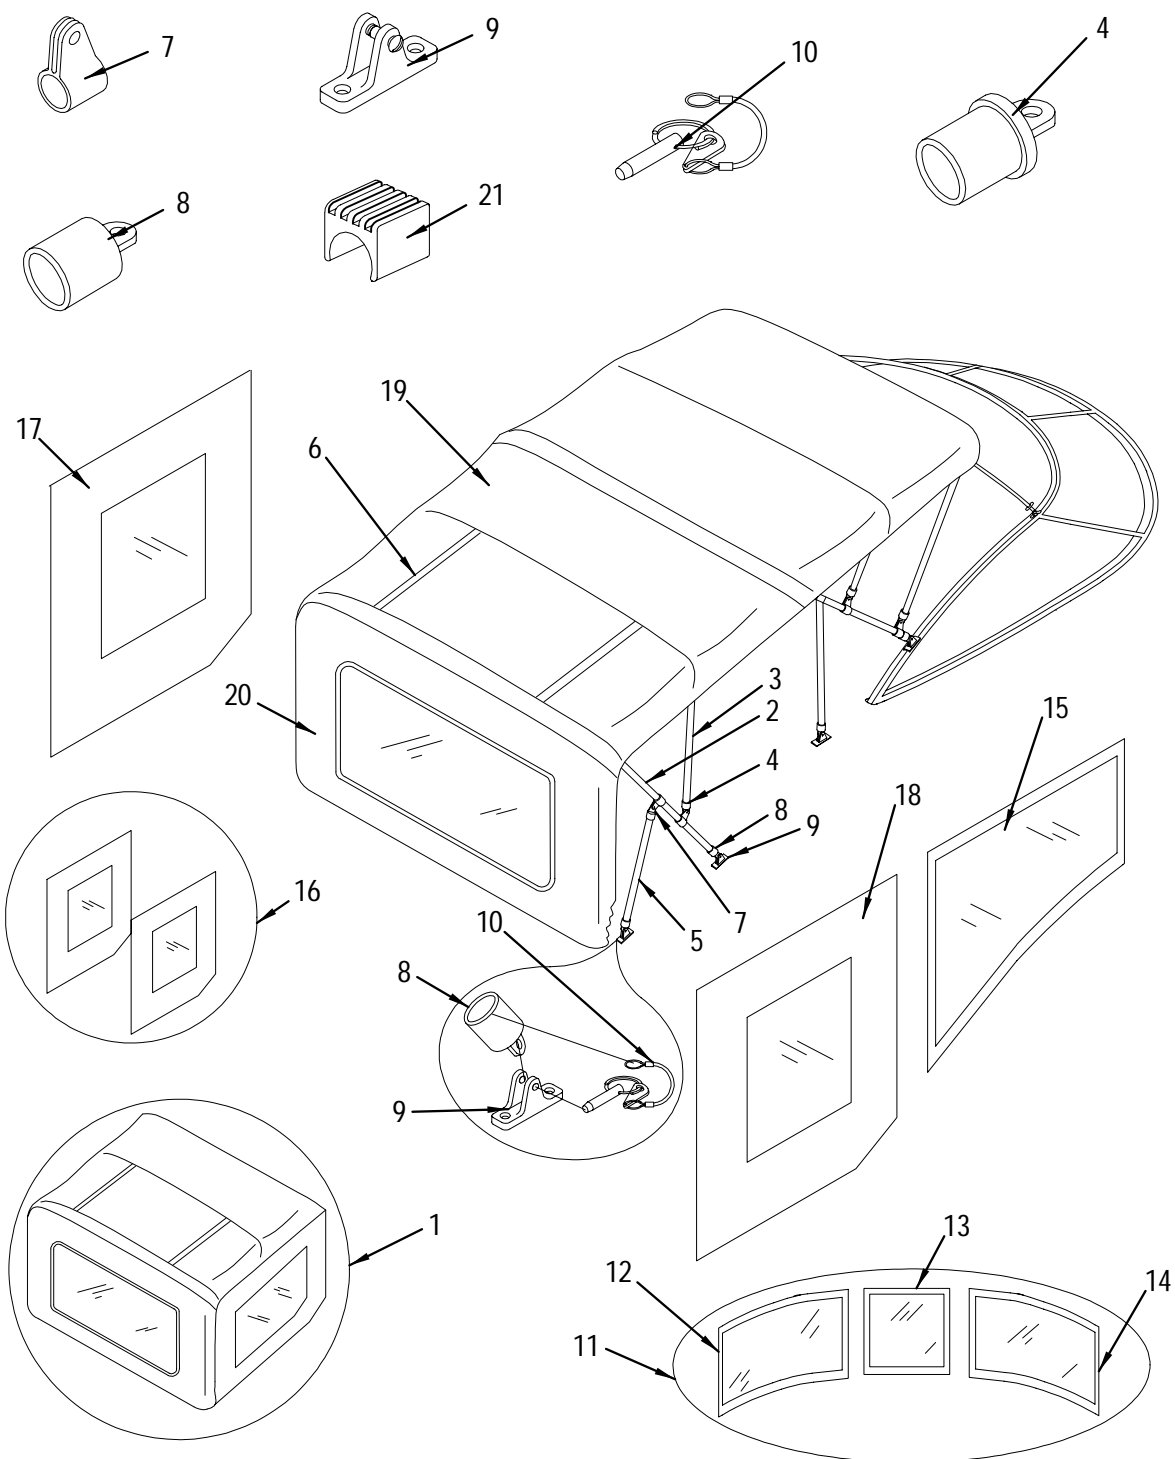

CANVAS (CAMPER PACKAGE, OPTIONAL)