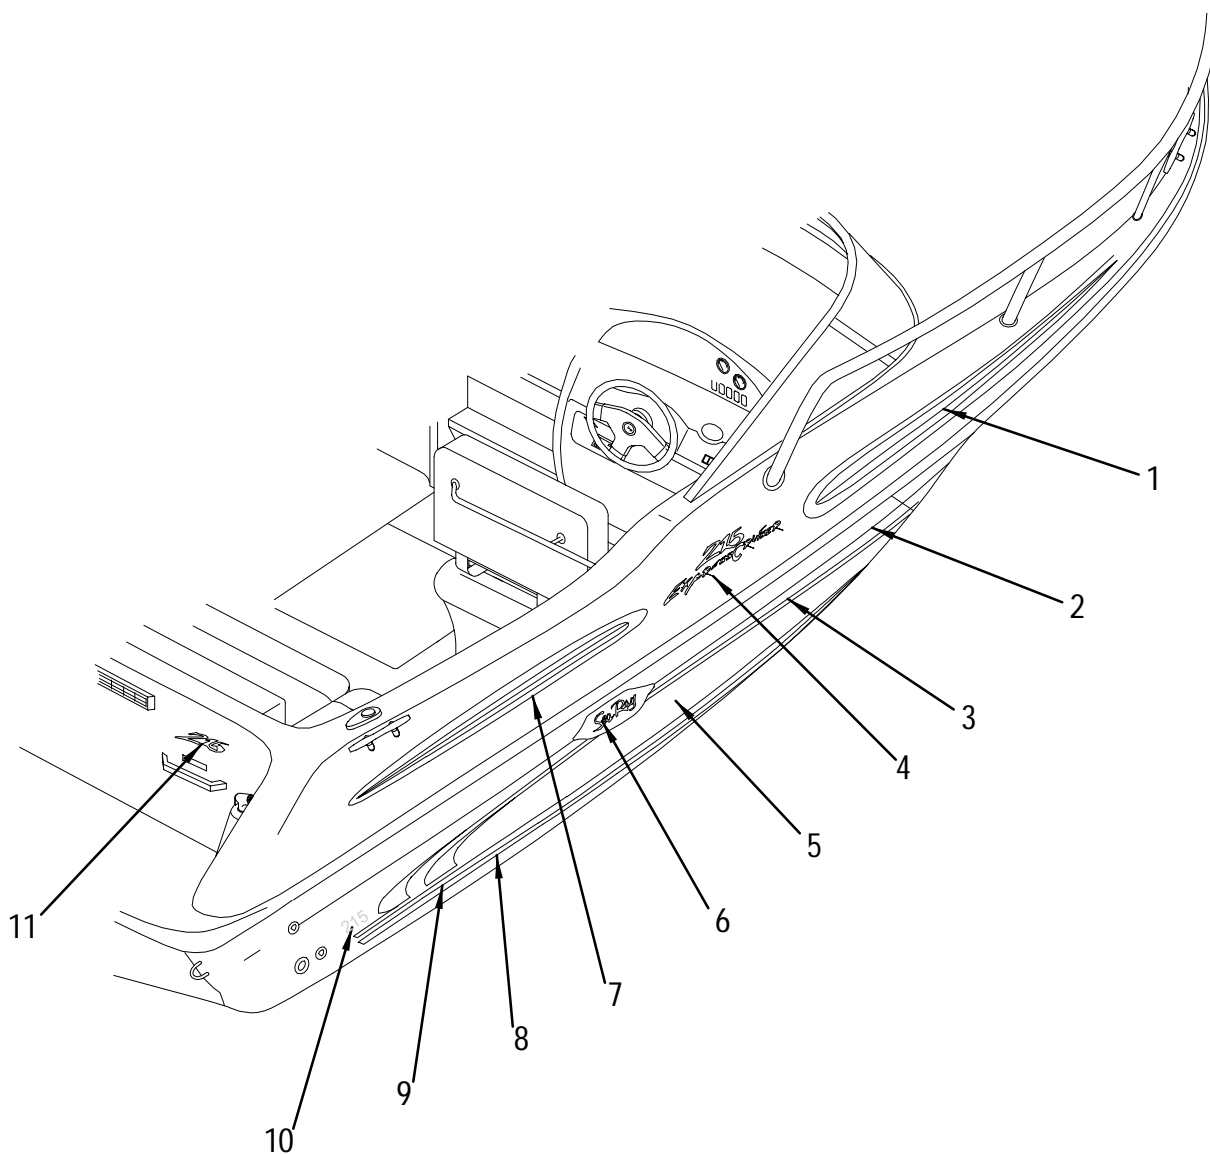

1	994467	DECK FILL, GAS W/VENT BLK	45	1225721	LADDER, SWIM HDWR KIT FOR MRP #1155274
2	1109339	DECK PLATE, DSL SS 1.5" GRN CLR-CODE (ITEM #2 DIESEL OPT. ONLY)	46	1225705	LADDER, SWIM GUDGEON STBD
	522557	DECK PLATE, CAP W/CHAIN GAS/WATER	47	1225689	LADDER, SWIM GUDGEON PORT
	522599	KEY, DECK PLATE CAP	48	1225739	LADDER, SWIM RIBBED "U" STEP
3	785246	SHOWER, SPRAY NOZZLE ANGLE BASE W/WHT HOSE (ITEM #3 PRESSURE WATER OPT. ONLY)	49	1225697	LADDER, SWIM LWR SECTION
	1259084	SHOWER, SPRAY NOZZLE W/8"SS HOSE RV1	50	1225713	LADDER, SWIM UPR SECTION
4	852533	LABEL, FUEL RECOMMENDATION	51	325191	PLUG, RED BRASS DRAIN PLUG 1/2"MPT
5	764605	CLEAT, 6" 2-BOLT ZAMAK W/STUDS	52	162263	PLUG, BRASS 1/2" MPT DRAIN SPARE
	793471	PLATE, BACKING UNIVERSAL 3/16"	53	202481	SKI EYE, TRANSOM MT 3/8"X 2.5"DIA X 2.5"LEG
6	130674	COLLECTOR BOX, DECK VENT		793471	PLATE, BACKING UNIVERSAL 3/16"
	130666	VENT, DECK VECTOR CHR	54	852525	LABEL, SKI TOW ROPE BACKLASH
7	1261452	W/S, 215EC-00 CMPLT W/CONT TOP TRIM	55	811000	LABEL, DANGER TRNSM DOOR (LEXAN)
	154369	SNAP STUD, W/#8 X 3/8" PH SS	56	126870	VENT, CLAMSHELL ROPE LCKR 1 5/8"X 1.5"
	154393	SNAP SOCKET, MED ACTION	57	1355627	TRIM RING, PORTLIGHT PRL OUTER
	154401	SNAP BUTTON, W/1/4" BARREL	58	115253	PORTLIGHT, LENS ONLY
	156893	WEBBING, POLYPROPYLENE 1" BLACK	59	111658	TRIM RING, PORTLIGHT ALMOND (INNER)
	821454	W/S, 215EC/250DA-95 CTR	60	1109347	DECK PLATE, WASTE SS BLK CLR-CODE (ITEM #60 PUMP-OUT HEAD OPTION ONLY)
	821462	W/S, 215EC/250DA-95 FRONT PORT		522581	DECK PLATE, CAP W/CHAIN
	821470	W/S, 215EC/250DA-95 WING PORT		522599	KEY, DECK PLATE CAP
	821488	W/S, 215EC/250DA-95 FRONT STBD	61	129684	WIPER MOTOR, 85 DEG (ITEM #61 WINDSHIELD WIPER OPT. ONLY)
	821496	W/S, 215EC/250DA-95 WING STBD		129759	WIPER BLADE, 16" FLEX BLACK
	821504	W/S, 215EC/250DA-95 HDWR KIT		129791	WIPER ARM, 10.75"-15" BLACK
	821512	W/S, 215EC/250DA-95 SCREW CVR		129817	COVER, WIPER MOTOR ALMOND
	863704	CATCH, BALL LARGE FOR W/S MALE	NOT SHOWN		
	863712	W/S, TIP BLK	1156348	TRIM, EDGE PEARL MOTOR BOX LARGE (SWIM PLATFORM OPTION)	
8	1316579	SUPPORT, W/S 215EC-00 PORT	1218213	ACC PART, MERC SPACER KIT TRIM CYL (SWIM PLATFORM OPT. W/5.0L EFI BRIII)	
9	1316587	SUPPORT, W/S 215EC-00 STBD	1291160	CLEAT, HDPE 3/4"X 1"X 4" PRL (SWIM PLATFORM OPTION)	
10	815571	RAIL, BOW 215EC RAILS ONLY	1312974	HATCH, RTM LADDER RCSD ADDL PLTFM PRL 00 (SWIM PLATFORM OPTION)	
	815597	RAIL, STANCHION SET 215EC	844753	HINGE, SS CONT 2"X 15" W/1/8" PIN (SWIM PLATFORM OPTION)	
11	815589	RAIL, BOWFORM 215EC W/O PLATE	941344	LADDER, SWIM 3-STEP SS CONCEALED REV GUDGNS (SWIM PLATFORM OPTION)	
12	821520	RAIL, BOW 215EC PORT RAIL ONLY			
13	821538	RAIL, BOW 215EC STBD RAIL ONLY			
14	821546	RAIL, STANCHION 215EC #1			
15	821553	RAIL, STANCHION 215EC #2			
16	821561	RAIL, STANCHION 215EC #3			
17	1028844	RAIL, STANCHION 215EC #4			
18	1028851	RAIL, STANCHION 215EC #5			
19	1028869	RAIL, STANCHION 215EC #6			
20	821579	RAIL, BOW 215EC FOOT P/S			
21	1154467	HATCH, DECK 20X20 ULTRA II LOCKING PEARL			
	1174614	GASKET, DECK HATCH 20X20			
22	632794	HATCH, ALL HATCH SIZES MUSHROOM OR POST			
23	632778	HATCH, O-RING			
24	701466	HATCH, ARM UNIV PIVOT ALL SIZES			
25	802819	HATCH, ALL HATCH SIZES PIVOT LATCH ADAPTER			
26	802801	HANDLE, DECK HATCH LATCHING			
27	802827	HATCH, HATCH HANDLE			
28	802793	HATCH, SCREW 3/8" PLEX			
	802835	HATCH, WASHER			
	802843	HATCH, SPACER			
29	1147081	HATCH, RTM ANCHOR STRG 1"DEEP N/CORE PRL 99			
30	986943	LATCH, FLUSH D-RING W/O LOCK BLK W/3"SHFT/CAM			
31	224956	HINGE, AL CONT 1.25"X 72" SAT			
	1136001	BOX, ABS 180DC/210BR-99 ANCHOR STRG			
	156893	WEBBING, POLYPROPYLENE 1" BLACK			
	274373	BUMPER, CANOE CLIP MED WHT			
32	783670	LIGHT, NAV COMBO BOW SS W/CONN			
	1200369	BULB, REPL FOR #0137380/#0783670			
33	1225549	HORN, SGL CONCEALED W/SS GRILL W/RESISTOR			
	823393	HORN GRILL, SGL CONCEALED SS			
34	129122	LABEL, NMMA CERTIFIED			
35	711176	DECAL, PREMIUM VINYLESTER RESIN			
36	642108	DECAL, STRUCTURAL WARRANTY			
37	1105477	DECAL, PREFERRED CUSTOMER CLUB			
38	996199	LABEL, ABYC MEMBERSHIP			
39	1080100	INSERT, RUB RAIL SS 3/4"X 12' (.062/304SS)			
	1095959	INSERT, RUB RAIL SS 3/4"X 10' (.062/304SS)			
40	1155696	RUBRAIL, PVC PEARL 16"(SS INSERT)			
	1156207	RUBRAIL, PVC PEARL 20"(SS INSERT)			
41	928978	LIGHT, NAV BASE ONLY STERN W/CONN TEARDROP			
	1205665	BULB, STERN NAV LIGHT REPL FOR#929042/#934083			
	934083	LIGHT, NAV A/R STERN 75"13DEG RG THRNUT			
42	126599	EYE, STERN 1/2"X 3 7/16" W/BACKING PLATE			
	793471	PLATE, BACKING UNIVERSAL 3/16"			
43	1124320	HANDLE, GRAB PRL STRAIGHT			
	793471	PLATE, BACKING UNIVERSAL 3/16"			
44	1112879	LABEL, DANGER SHUT OFF ENG WHEN NEAR SWIMMERS			
45	1155274	LADDER, SWIM 3-STEP PRL NYLON COATING			

EXTERIOR GRAPHICS