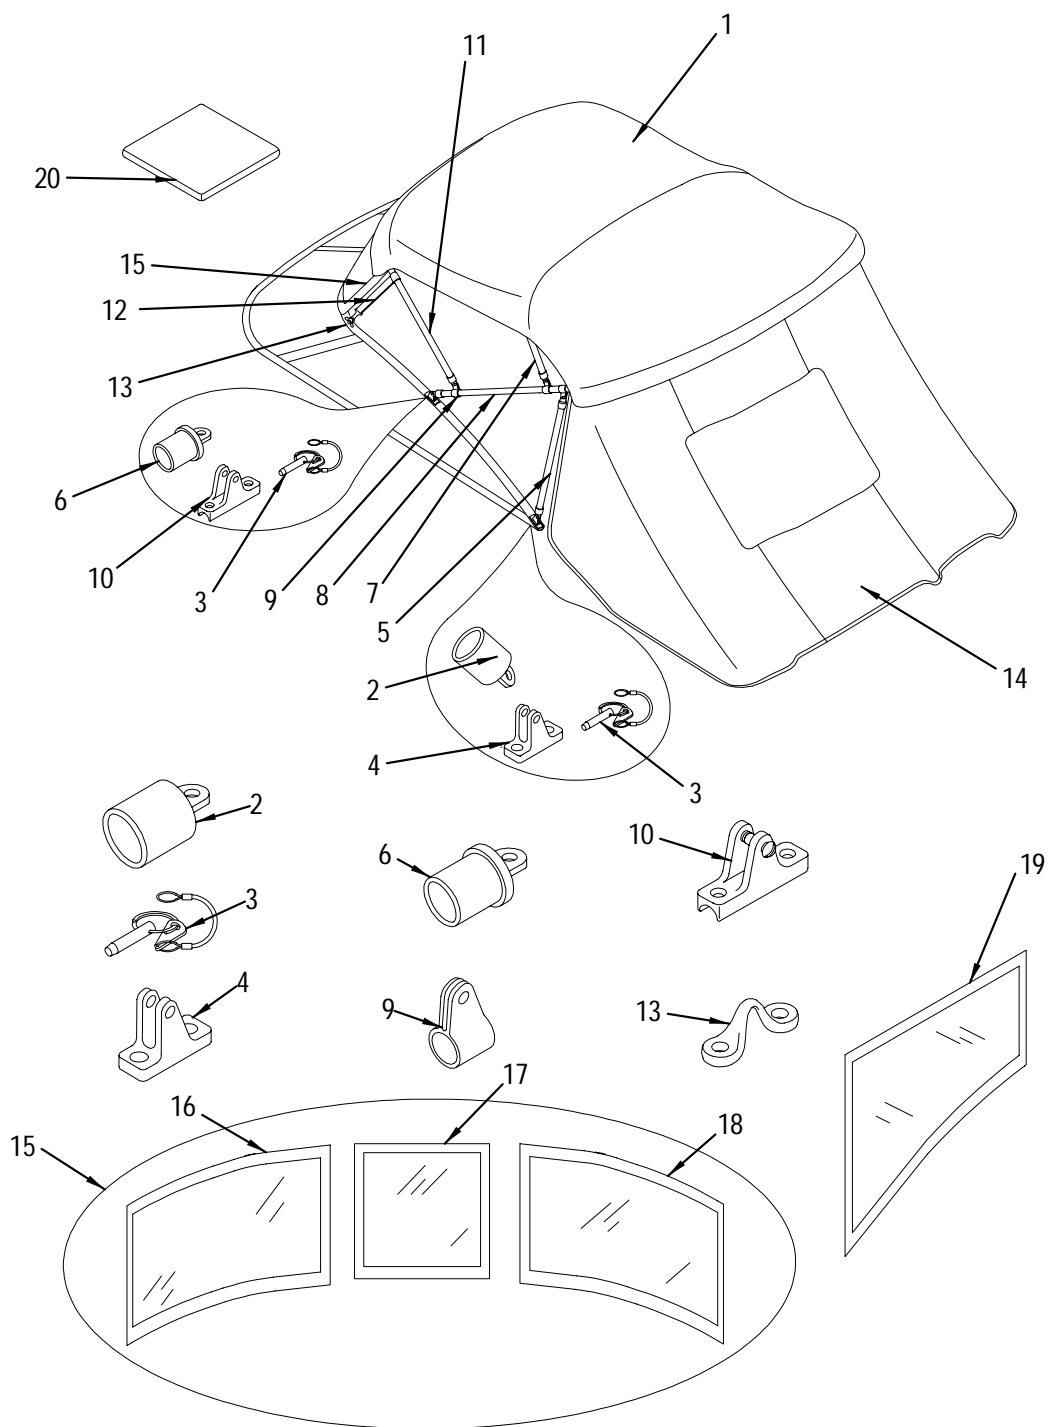

CANVAS (BIMINI TOP, STANDARD) & CANVAS (SUNBRELLA PACKAGE, OPTIONAL)