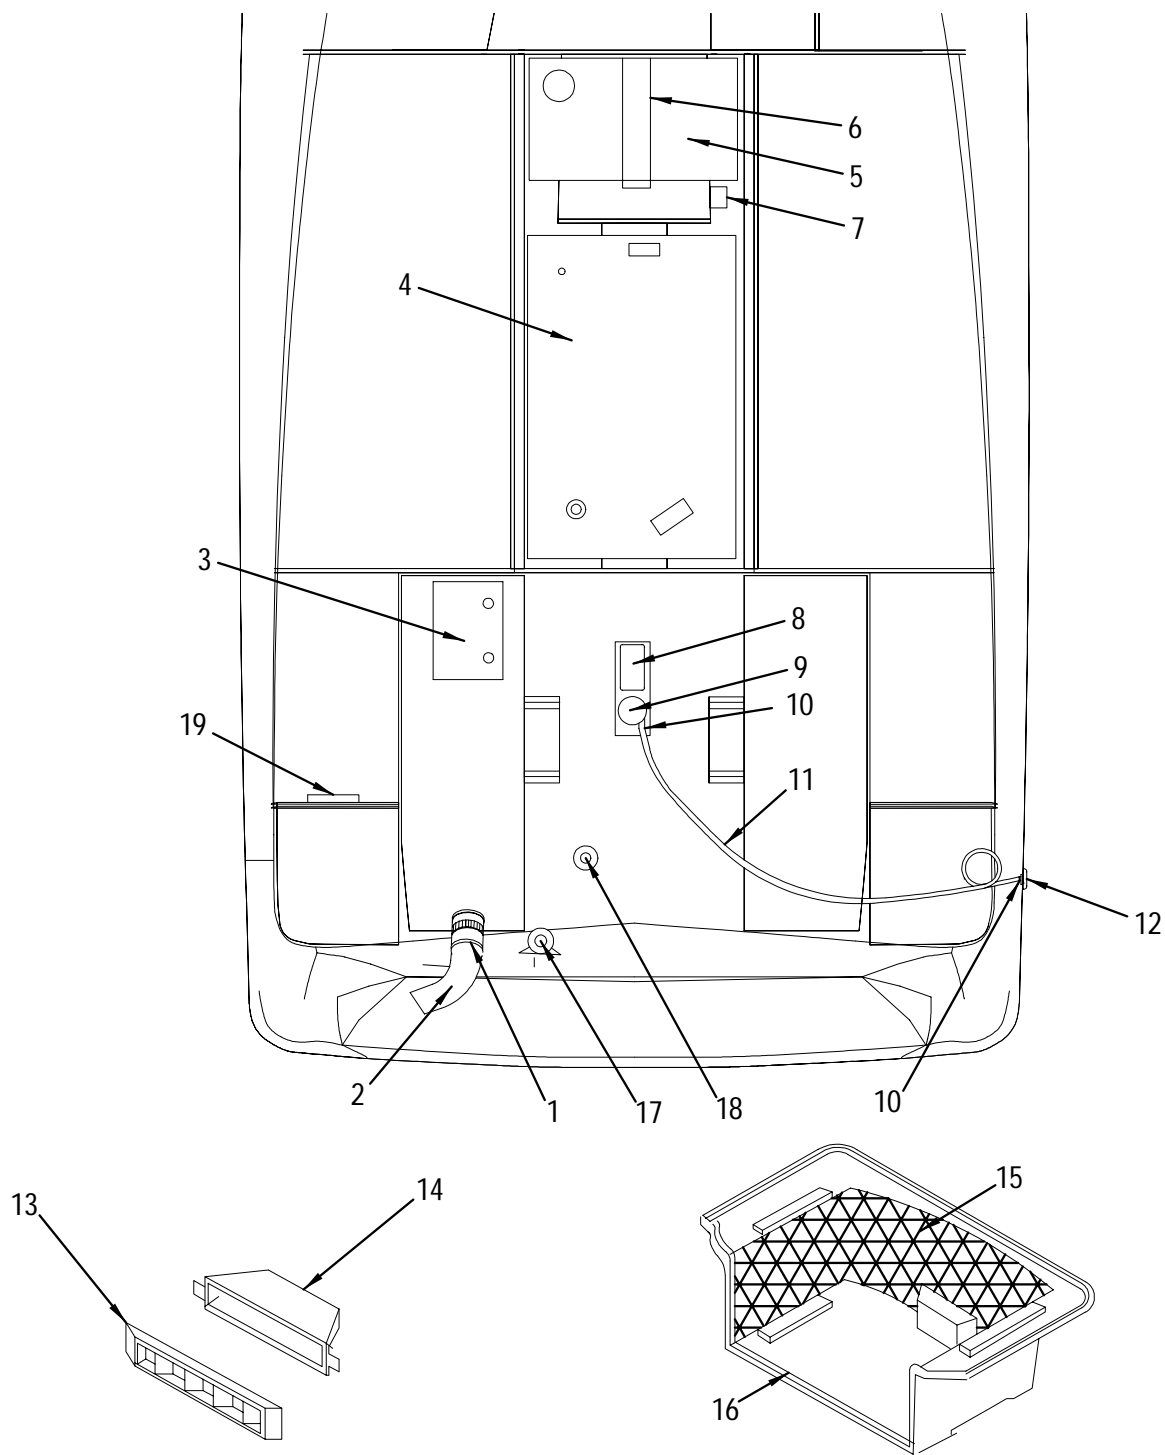

C E OPTION GROUP (EUROPEAN DEALERS ONLY) OPTION

125328	CABLE, CONTROL NW A5153/18'
1253616	MANUAL, OWNERS - INT'L 12-LANGUAGE
1355627	TRIM RING, PORTLIGHT PRL OUTER

NOT SHOWN

1312768	STEREO, AM/FM CLARION M3170SR2
1163062	STEREO, REMOTE CNTRL CHR BZL/GRY FACE
1264548	WASHER, NEOPRENE 5/8"
1312750	CABLE, CLARION REMOTE EXTENSION CABLE 24'
1334309	FUSE HOLDER, BLADE TYPE STEREO AMP 25A (SINGLE CD PLAYER W/SPEAKERS - OPT.)
195388	SUPPORT, PLATED PIPE HANGR/STRAP W/HOLES 3/4"
468934	TAPE, VAC PAK WHT (4"X 36YDS) PRESERVATION
618025	VINYL FILM, MINI GRIP BAG 5" X 8"
818047	FOAM, P/C 215EC-95 BOW CUSH SET
818054	FOAM, P/C 215EC-95 CUSH/BLSTR SET

NOT SHOWN (continued)

875484	ANTENNA LEAD, STEREO SOFT WIRE 30"

OWNER ORIENTATION VIDEO - PAL FORMAT

968339	VIDEO, 97 OWNER ORIENTATION SPBOAT PAL

OWNERS PACKET

1087618	PACKET, MULTI-INFO 215EC
1013861	SUPPLEMENT, OWNERS MAN'L 98-215EC
1093988	PACKET, OWNERS 2-COMP LEGAL SIZE CANVAS BLK
131201	MANUAL, PARTS 00 215EC
388736	CHECK LIST, IN SERVICE - SP BOATS
471219	BOOKLET, "HOW TO KEEP STAINLESS STAINLESS"
605717	CATALOG, SEA RAY WEARABLES
704502	CARD, EXPRESS LIMITED TRANSFERABLE WARRANTY
764316	DOCUMENT, CANVAS LTD WARRANTY
833749	FUSE BOX, SPARE W/6 ATC BLADE STYLE
865469	MANUAL, SPORTFISH/CRUISERS/YACHTS
929828	CARD, BOATING GUIDE
954164	VIDEO, 97 OWNER ORIENTATION SPBOAT NTSC

SUPPLIED SEPARATELY AT PLANT

865204	GUIDE, ABS/ACRYLIC CLEANING/REPAIR

BILGE