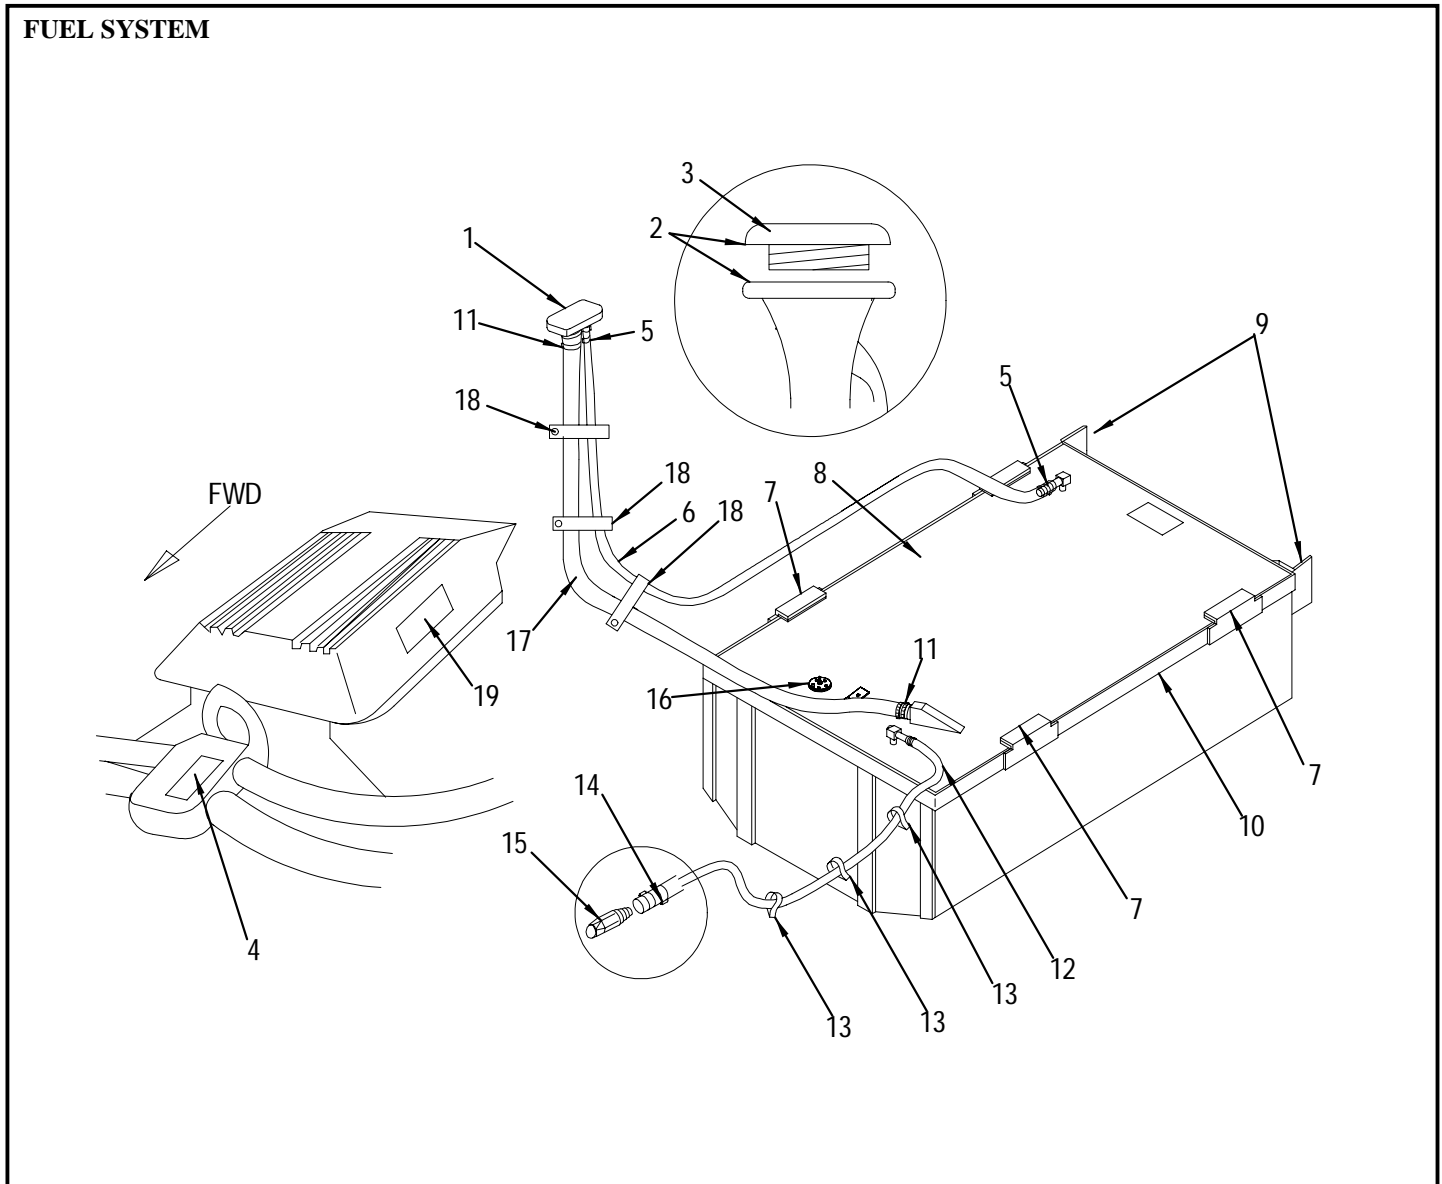

FUEL SYSTEM

- 1 994467 DECK FILL, GAS W/VENT BLK
- 2 1109339 DECK PLATE, DSL SS 1.5" GRN CLR-CODE
  (D 2.8L BR2 D-TRONIC OPT.)
- 3 522557 DECK PLATE, CAP W/CHAIN GAS/WATER
  (D 2.8L BR2 D-TRONIC OPT.)
- 522599 KEY, DECK PLATE CAP
  (D 2.8L BR2 D-TRONIC OPT.)
- 4 852624 LABEL, STAY CLEAR OF MOVING PARTS
- 5 256677 CLAMP, HOSE #12 1/2"-1.25" SS .505
- 6 123778 HOSE, FUEL 5/8" TYPE A CLASS 2
- 947507 HOSE, FUEL 5/8" ISO/CE
  (CE OPTION GROUP (EUR. DEALERS))
- 7 141747 ANGLE, PVC 2"X 2"X 1/4"X 10' GREY
- 8 930230 TANK, FUEL 215EC 48GAL PLAS
- 1088541 TANK, FUEL 215EC 50GAL PLAS W/BARBED RETURN
  (D 2.8L BR2 D-TRONIC OPT.)
- 9 129189 ANGLE, ALUM 1/8"X 1.5"X 1.5"X 16"
- 10 485318 TAPE, FOAM CLSD-CELL NEOPRENE 3/8"TH X 2"W
- 11 256693 CLAMP, HOSE #24 1"-2" SS .505
- 12 684738 HOSE, FUEL 3/8" TYPE A CLASS 1
- 947473 HOSE, FUEL 3/8" ISO/CE
  (CE OPTION GROUP (EUR. DEALERS))
- 13 123661 CLAMP, LOOM VINYL DIP 1"
- 14 123398 CLAMP, HOSE #06M 5/16"-7/8" SS MINI
- 15 147611 ADAPTER, BRASS 1/4"MPT X 3/8"BARB
- 16 821884 SENDING UNIT, FUEL UNIVERSAL

- 16 942615 SENDER KIT, HDWR FOR MRP #821884
- 17 123745 HOSE, FUEL 1.5" TYPE A CLASS 2
- 18 123604 CLAMP, LOOM VINYL DIP 2.5"
- 19 852632 LABEL, WARNING LEAKING FUEL

NOT SHOWN

- 124305 HOSE, CONDUIT/SPLIT 1" BLK
- 124339 HOSE, CONDUIT/SPLIT 1.5" BLK
- 852533 LABEL, FUEL RECOMMENDATION