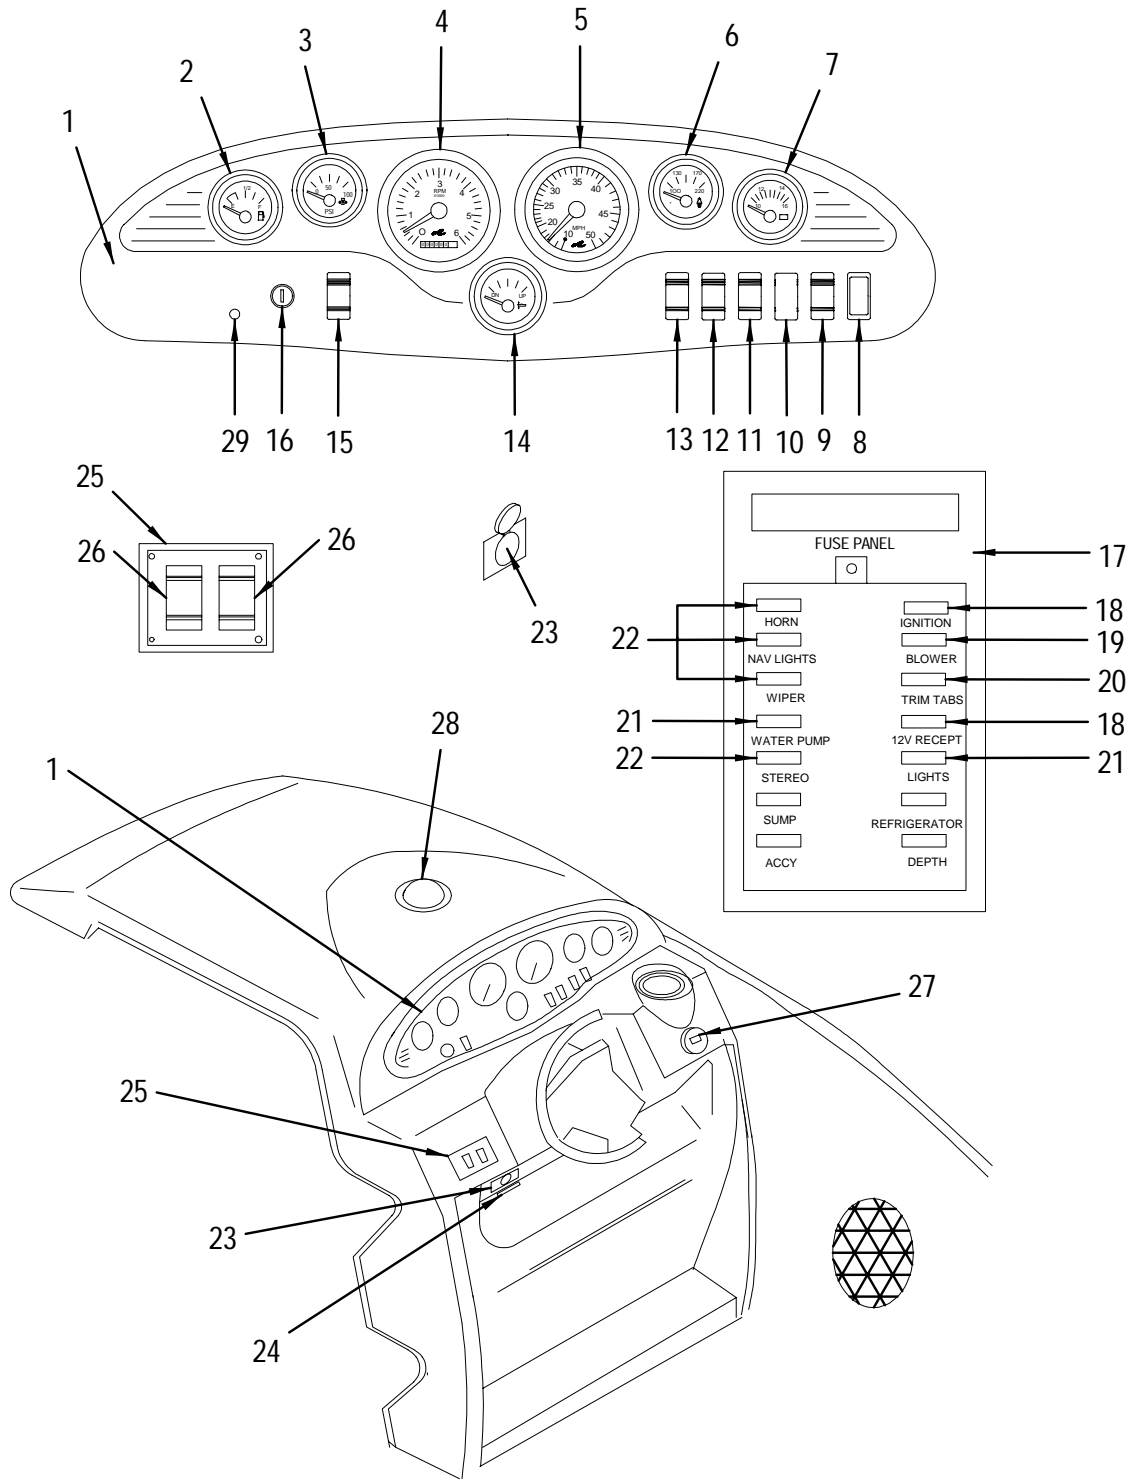

DASH/ELECTRICAL (STANDARD)