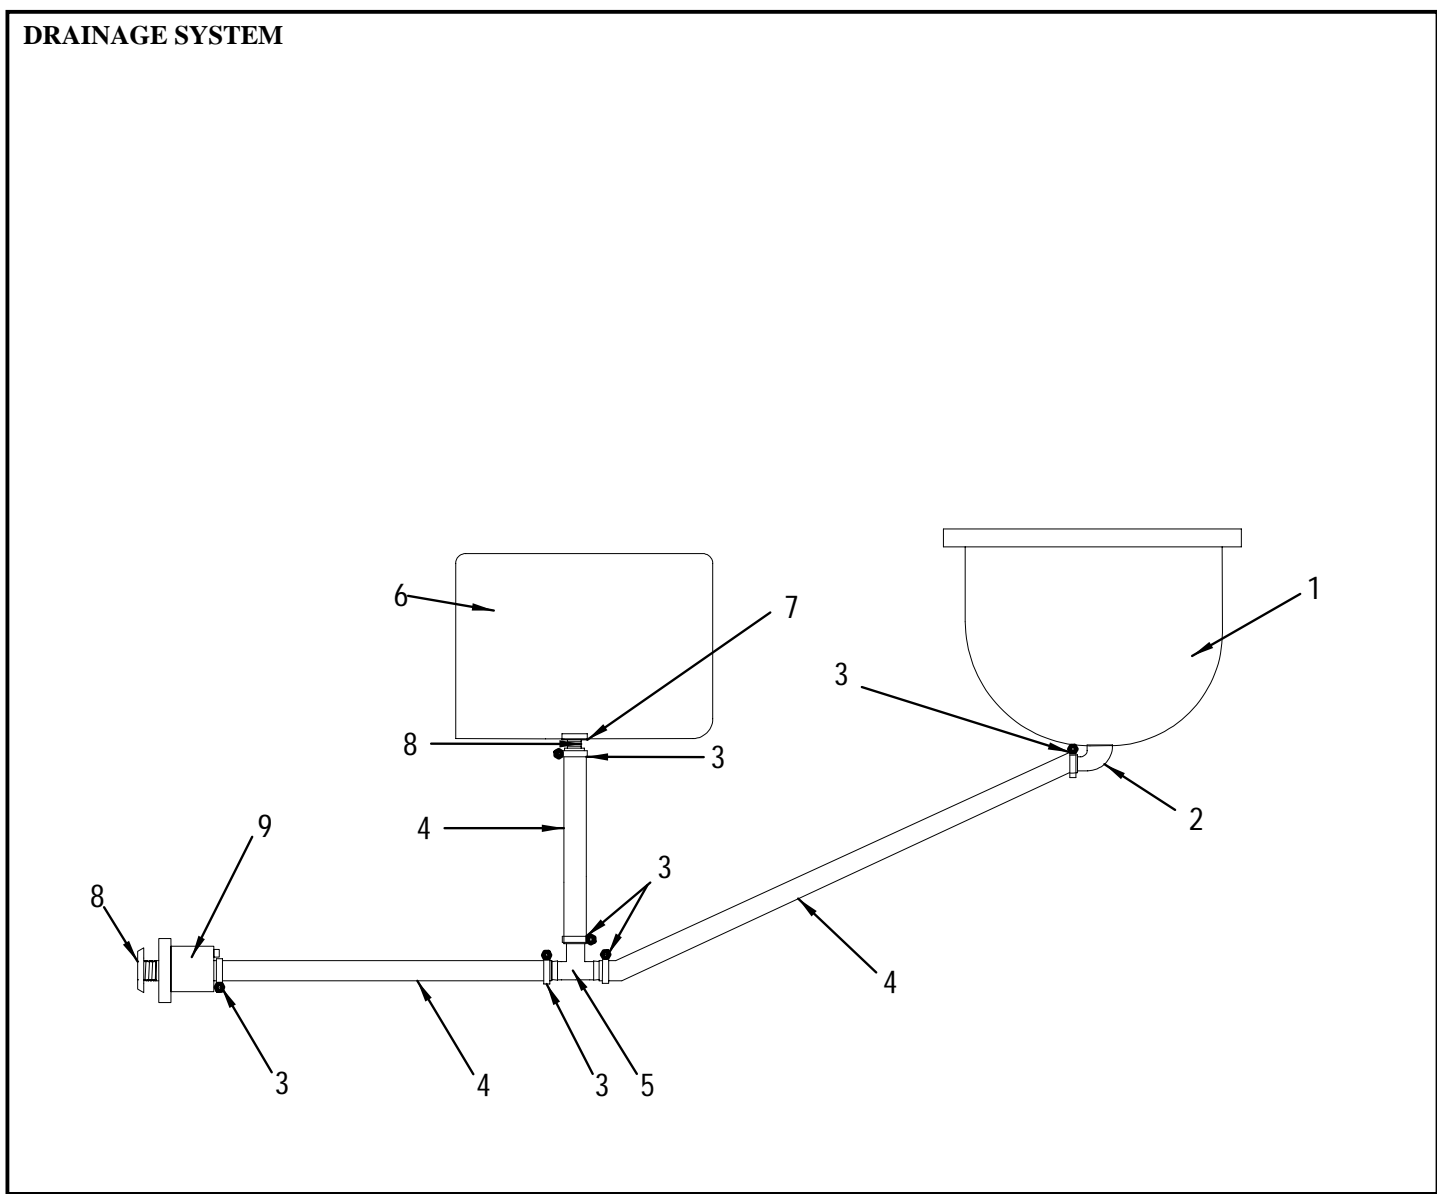

**NOT SHOWN**

- 1228410 WASHER, NEOPRENE 1 1/8"

**HEAD SYSTEM (PUMP - OUT OPTION)**

**HEAD SYSTEM (PUMP - OUT OPTION)**

- 1 126888 VENT, FUEL/WATER TANK 5/8" X 3"
- 618702 GASKET, 1"OD X 3/4"ID X 1/16"
- 2 256677 CLAMP, HOSE #12 1/2"-1.25" SS .505
- 3 124719 HOSE, SANI/CHEMICAL TDX 5/8"
- 4 256693 CLAMP, HOSE #24 1"-2" SS .505
- 5 595504 HEAD, PORTABLE MSD SANI POTTI PARCHMENT 3.0GL
- 6 123844 HOSE, SANI/SMOOTH WALL 1.5"
- 7 1109347 DECK PLATE, WASTE SS BLK CLR-CODE
- 522581 DECK PLATE, CAP W/CHAIN
- 522599 KEY, DECK PLATE CAP