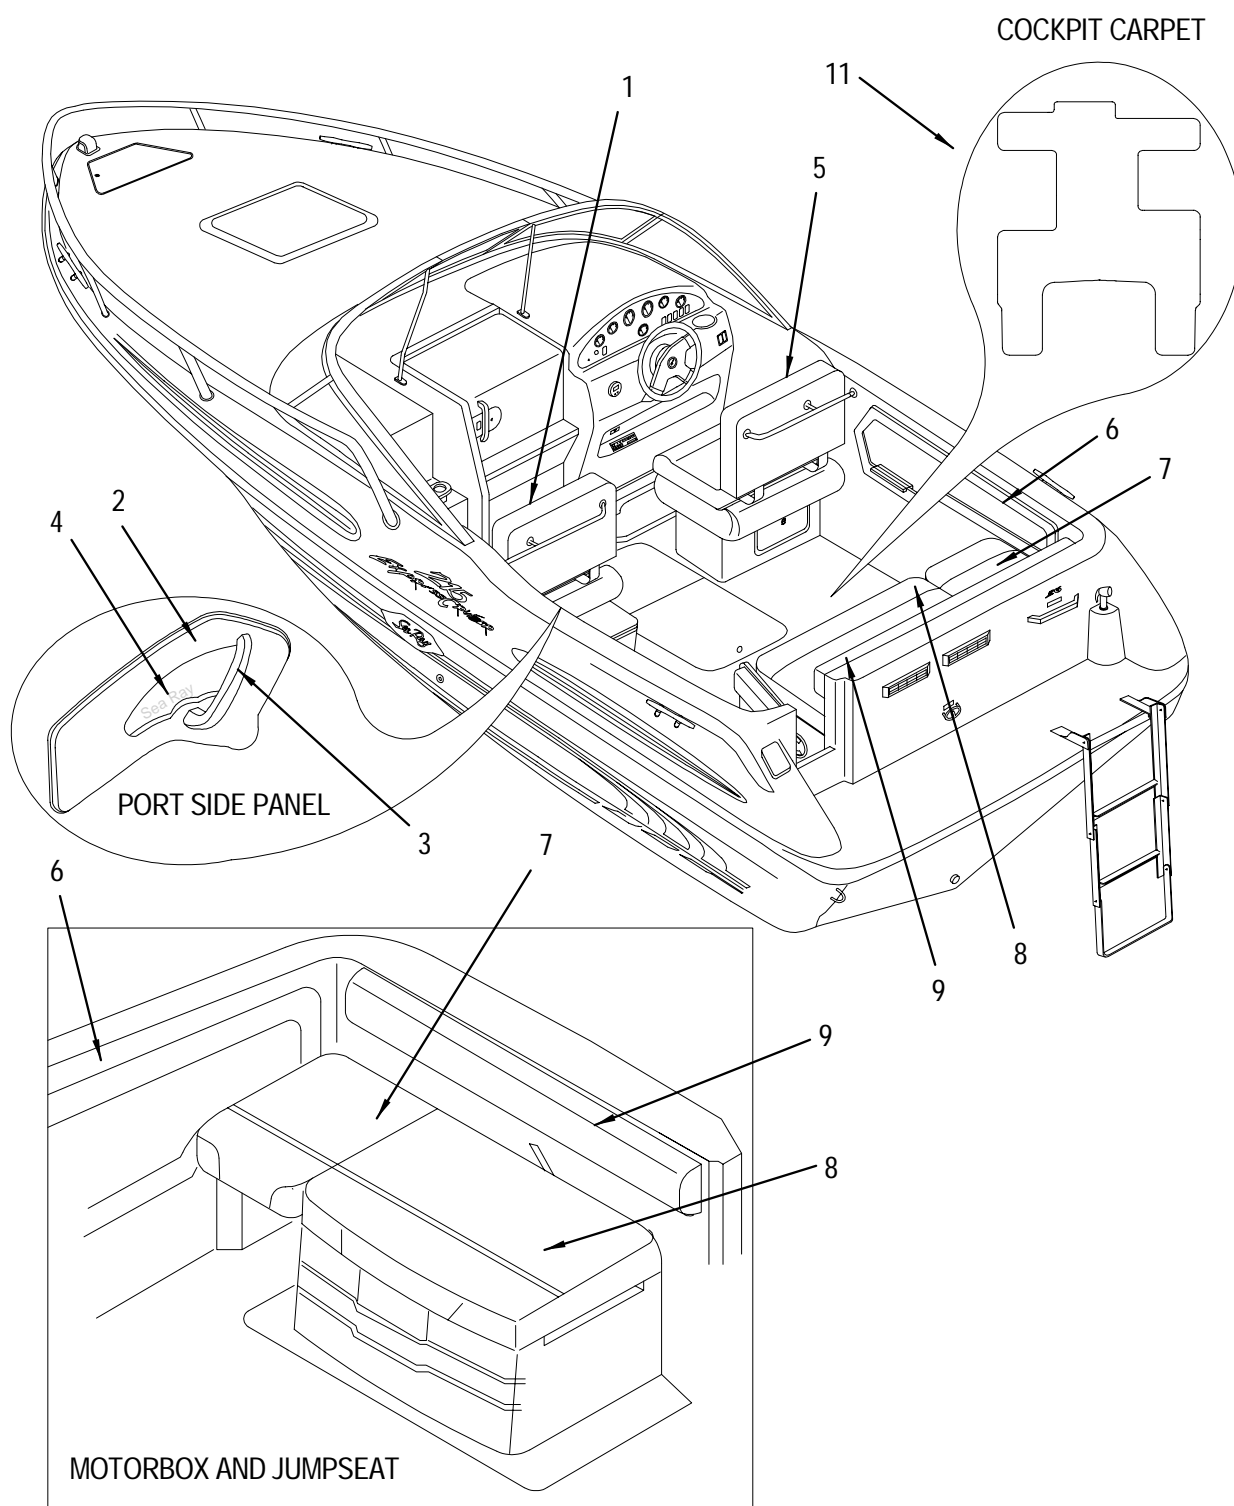

COCKPIT UPHOLSTERY