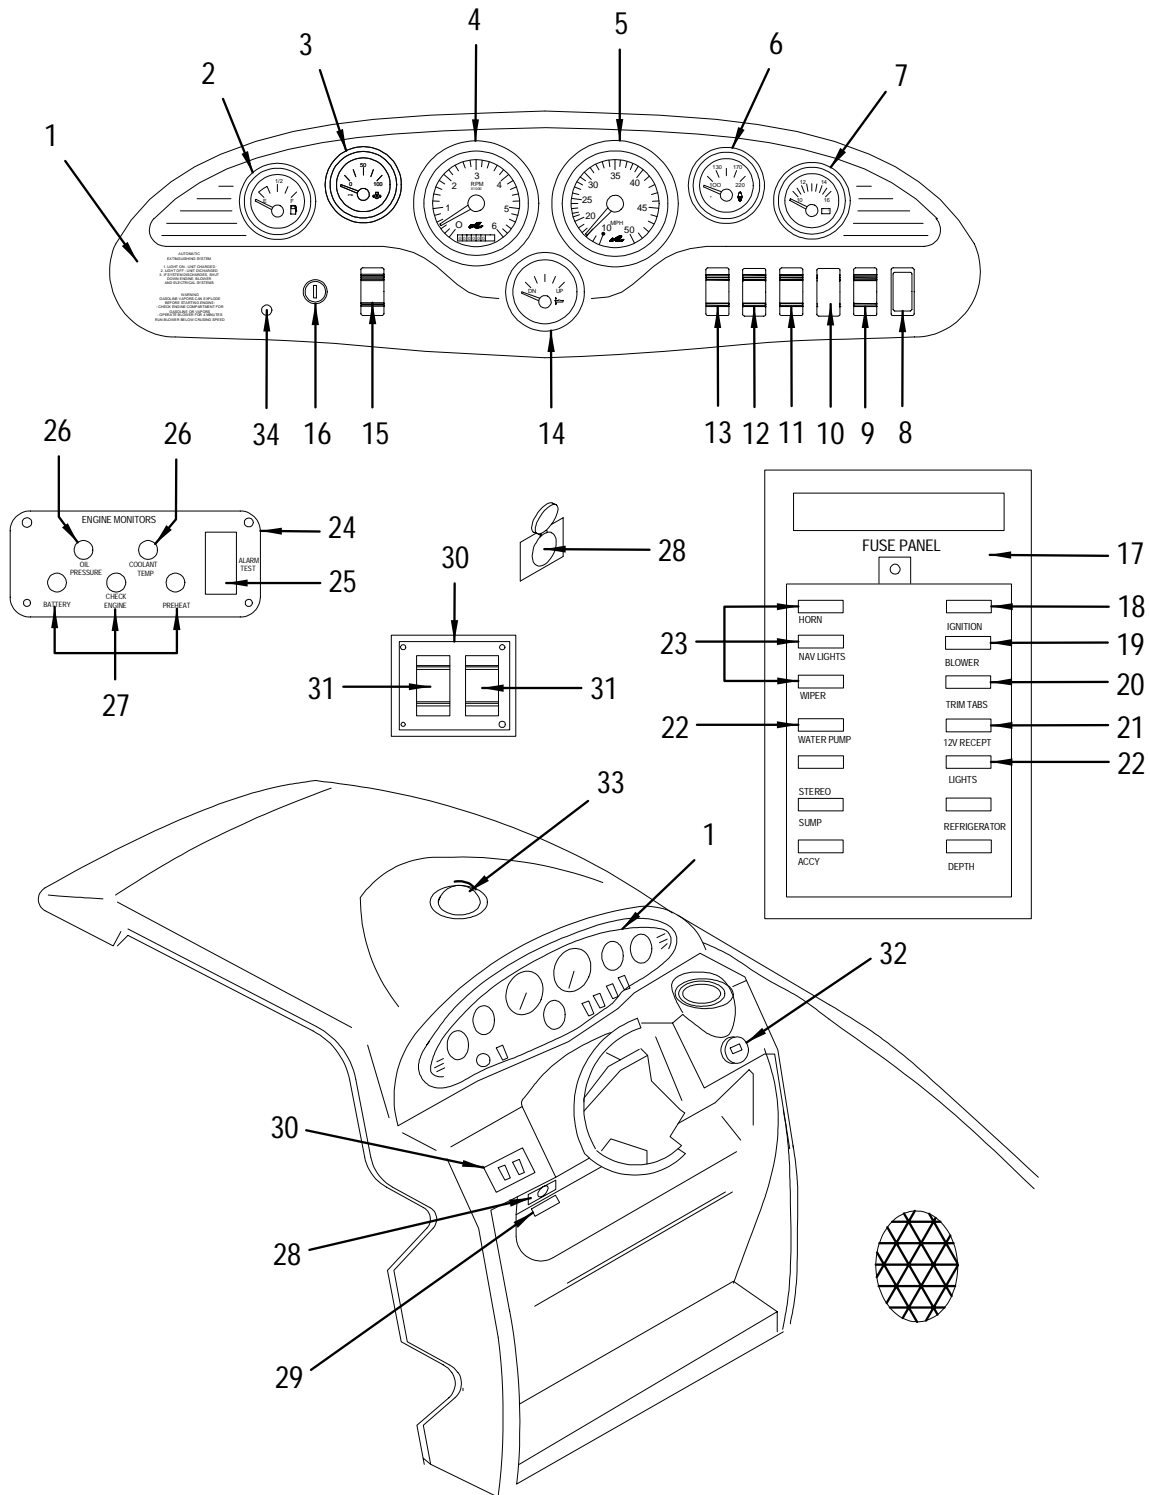

DASH/ELECTRICAL (DIESEL OPTION)