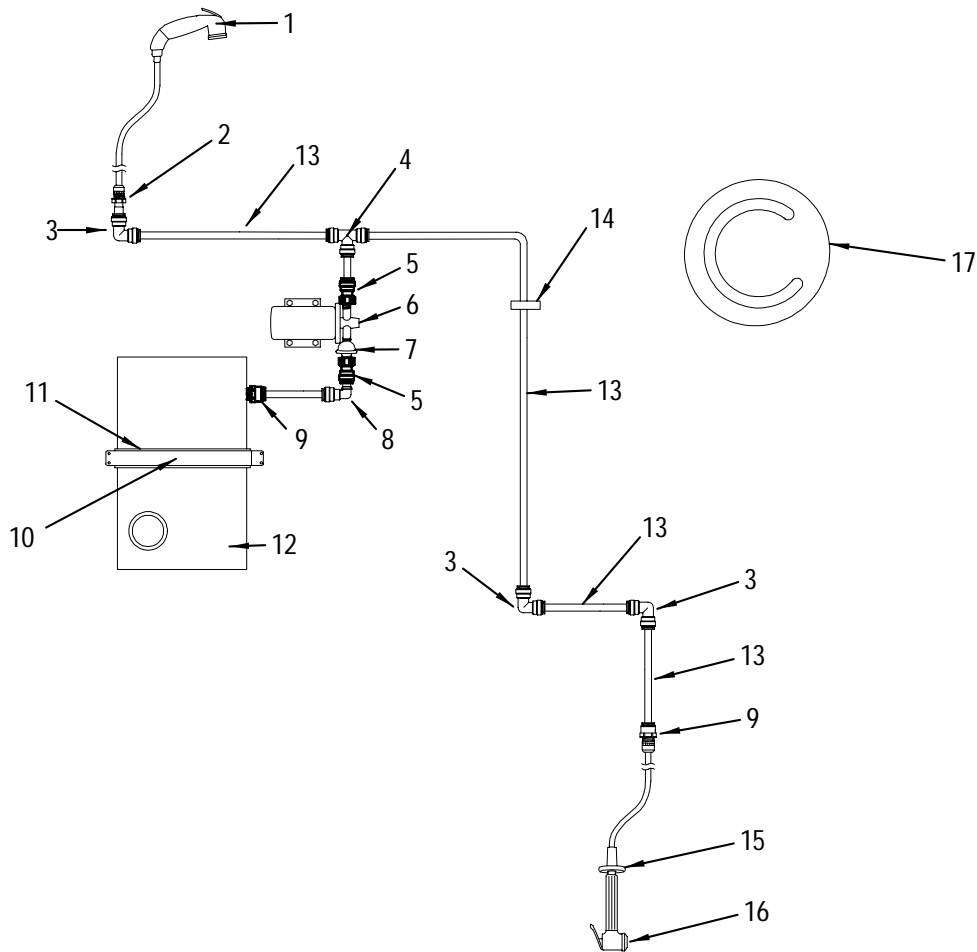

PRESSURE WATER SYSTEM (UPGRADE, OPTION)

PRESSURE WATER SYSTEM (UPGRADE, OPTION)

- 1 785246 SHOWER, SPRAY NOZZLE ANGLE BASE W/WHIT HOSE
- 2 1215250 ADAPTER, SEATECH 3/8" MPT MALE 15MM STEM BRASS
- 3 1214832 ELBOW, SEATECH 90DEG EQUAL 15MM
- 4 1214824 TEE, SEATECH EQUAL 15MM
- 5 1335090 ADAPTER, SEATECH 1/2" F-15MM
- 6 1128164 PUMP, FRESH WATER SHURFLO 2.8GPM IMP
- 7 406710 FILTER, IN-LINE WATER 1/2" FPT
- 8 1214840 ELBOW, SEATECH 90DEG STEM 15MM
- 9 1216308 ADAPTER, SEATECH STRAIGHT 1/2" M-15MM BRASS
- 10 129247 BAR, ALUM FLAT 1/8" X 2" X 12'
- 11 485318 TAPE, FOAM CLSD-CELL NEOPRENE 3/8" TH X 2" W
- 12 508291 TANK, WATER - 8GAL W/FILL CAP
- 13 1210160 TUBING, SEATECH 15MM X 11MM X 250' BLUE
- 14 123661 CLAMP, LOOM VINYL DIP 1"
- 15 1098417 THRU-HULL, PLAS 1 1/8" PRL
- 16 1259084 SHOWER, SPRAY NOZZLE W/8" SS HOSE RV1
- 17 1215235 CLIP, SEATECH COLLET 15MM

NOT SHOWN

- 1228410 WASHER, NEOPRENE 1 1/8"