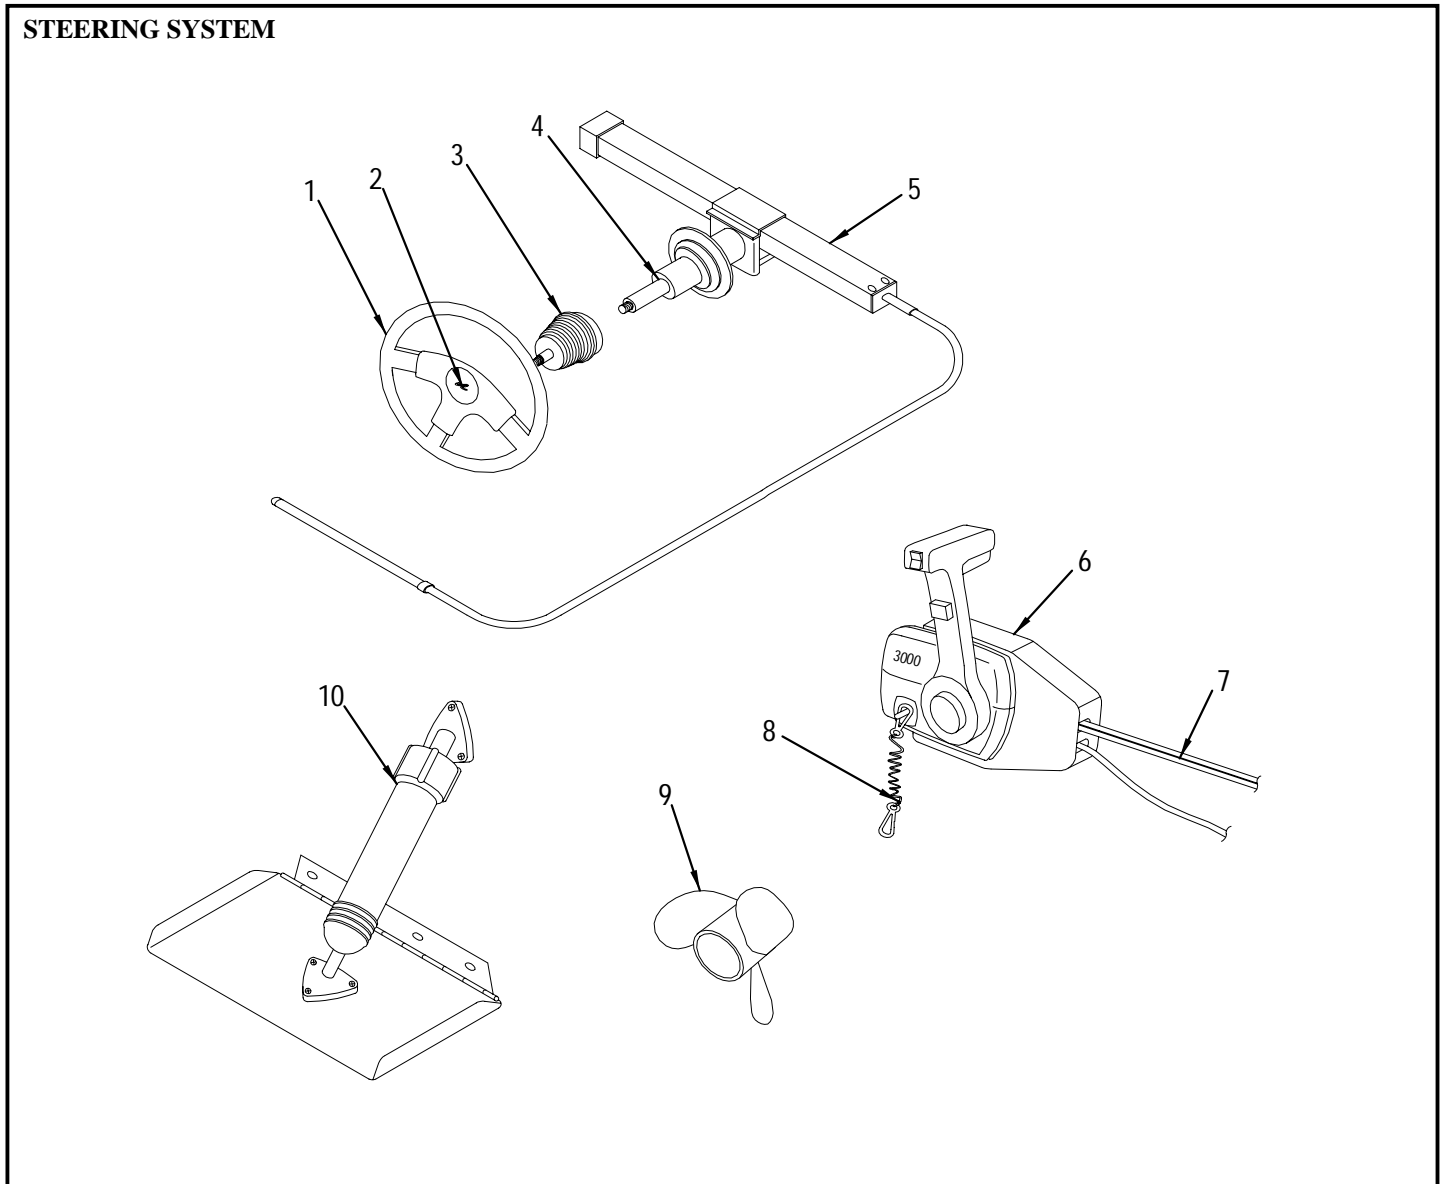

STEERING SYSTEM

NOT SHOWN

- 1 1144062 STEERING WHEEL, SPBOAT POL W/KHKI PVC ALUM CA (RED, BLUE, & GREEN)
- 1144070 STEERING WHEEL, SPBOAT HI-POL W/TITAN PVC (BLACK & GOLD)
- 2 917013 EMBLEM, S/R EMB SCRIPT WHEEL GOLD-BEZEL 1.75"
- 3 1092212 STEERING, MOUNT 90 DEG BEZEL ONLY BACK-MNT
- 4 1323625 STEERING, HELM MECHANICAL ASSY BACK-MNT W/BZL
- 5 1091859 STEERING, BACK MNT RACK/CABLE 16.0' ASSY
- 6 819920 CONTROL, REM THRTL/SHIFT CLSC 3000 W/CONN
- 7 1006303 CABLE, CONTROL TELEFLEX 14' 600A/MERC SERIES
- 1006311 CABLE, CONTROL TELEFLEX 13' 600A/MERC SERIES
- 8 778928 LANYARD, COILED STOP SWITCH
- 9 944868 PROP, 14.25"X 21" ALUM BLACK MAX (5.0L ALPHA (220 PHP) STERN DRIVE-STD)
- 169672 PROP, 14"X 19" VENGEANCE RH (5.0L EFI ALPHA (240 PHP) OPT.)
- 514018 PROP, 17.75"X 21" BR2 ALUM RH (D 2.8L BR2 D-TRONIC OPT.)
- 654319 PROP, 14.5"X 17" VENGEANCE RH (5.7L/4.3L (250/210 PHP) STERN DRIVE)
- 708214 PROP, 15.25"X 26" SS BR3 LH (5.0L EFI BR3 (240 PHP) STERN DRIVE)
- 708222 PROP, 14"X 26" SS BR3 RH (5.0L EFI BR3 (240 PHP) STERN DRIVE)
- 10 1292051 TRIM TAB, ASSY 10X12 PARA W/HDWR/FLUID/P/CACT (HYDRAULIC TRIM TABS OPTION)

- 1218213 ACC PART, MERC SPACER KIT TRIM CYL (SWIM PLATFORM OPT. W/5.0L EFI BRIII)