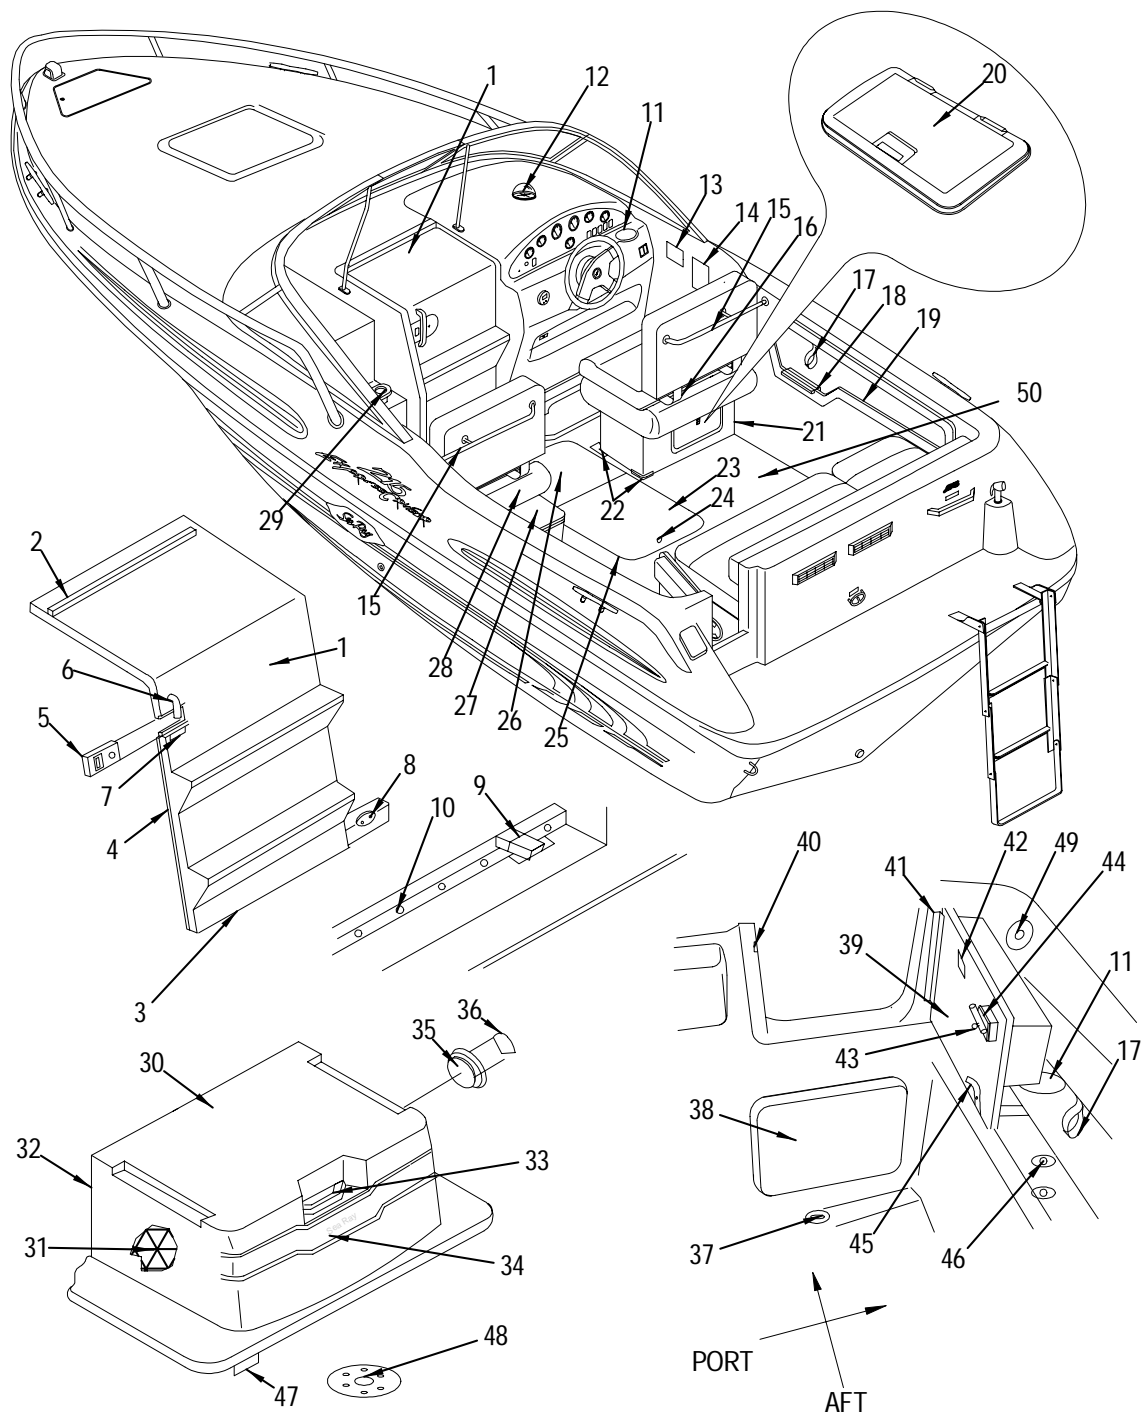

COCKPIT

COCKPIT

1	1345693	215EC 00, DOOR, CABIN ENTRY FBRGLS HIN#
2	796458	TRACK, HDPE 250DA CABIN ENTRY DELRIN TOP
3	1257146	TRACK, ALUM ANOD SLIDE ASSY LWR 215EC-99
4	136853	NOSING, ALUM 5/8"X 12' T-1 ROUNDED BRITE BUFF
5	988949	LOCK, CABIN DOOR CLR ANOD ALUM
	1049790	KEY, CABIN ENTRY MOBELLA (SPECIFY LOCK#848)
	1178896	KEY, CABIN ENTRY MOBELLA (SPECIFY LOCK#817)
	1191717	KEY, CABIN ENTRY MOBELLA (SPECIFY LOCK#812)
	1218106	KEY, CABIN ENTRY MOBELLA (SPECIFY LOCK#829)
	723767	SNAP CAP, PRESS-ON CVR #2 PHILLIP WHT
	761767	KEY, CABIN ENTRY MOBELLA (SPECIFY LOCK#818)
	799742	KEY, CABIN ENTRY MOBELLA (SPECIFY LOCK#802)
	937060	KEY, CABIN ENTRY MOBELLA (SPECIFY LOCK#815)
	937078	KEY, CABIN ENTRY MOBELLA (SPECIFY LOCK#843)
	937086	KEY, CABIN ENTRY MOBELLA (SPECIFY LOCK#811)
	999516	KEY, CABIN ENTRY MOBELLA (SPECIFY LOCK#838)
6	700609	RAIL, GRAB 9" ELLIPTICAL
7	852640	LABEL, DOOR SECURED UNDERWAY
8	1156496	BUMPER, HDPE DOOR STOP PRL 1/4"X 2"X 5/8"
9	765800	STOP, SLIDING DOOR/WINDOW CHR
10	1157593	THRESHOLD, HDPE 215EC-99 ENTRYWAY PRL
11	1156009	DRINKHOLDR, PLAS 4"X 3" MUG SZ PRL W/NPL
	124347	HOSE, PVC CLEAR 3/8"
12	496521	COMPASS, FLUSH MT 3 7/8" BLK HOUSE/BLUE LIGHT
13	819649	PLATE, NMMA 95-215EC
	976498	PLATE, CE OPT B:215EC/8PERSON/820KG (CE OPTION)
14	722041	LABEL, DANGER/WARNING COMBO CNTRL STA
	987727	LABEL, DANGER COMBO-DSL POWERED BOAT (D 2.8L BR2 D-TRONIC OPT.)
15	820670	RAIL, HELMSEAT SUPPORT 215EC
16	818880	BRACKET, 215EC H/S B/R
17	1345800	215EC 00, STRAP, VINYL STRG BOX HIN#
	156893	WEBBING, POLYPROPYLENE 1" BLACK
18	1157650	STEP, HDPE 215EC-99 CKPT PRL
19	1184472	TRIM, EDGE PEARL LEATHER 1"X 5/16"
20	1154756	HATCH, ACCESS 15"X 11" PRL
21	1345701	215EC 00, BASE HELMSEAT, STBD FBRGLS HIN#
22	129189	ANGLE, ALUM 1/8"X 1.5"X 1.5"X 16'
23	1345727	215EC 00, HATCH, AFT FBRGLS (LARGE) HIN#
24	140111	LIFT HANDLE, HATCH LIFT BOLT W/RING 3"
	140319	WASHER, GASKET NEOPRENE 1/16"X 1/4"X 1"
25	815225	BOX, R/C 215EC FLOOR STRG
	266130	DRAIN, LINER W/90 DEG ELBOW 1" PLASTIC
	466615	HOSE CUFF, 1" RH WHT
	466664	HOSE, CORR VAC 1" RH
26	1345719	215EC 00, HATCH, FWD FBRGLS (SMALL) HIN#
27	814012	COOLER, 36QT
	1157908	CLEAT, HDPE 215EC-99 COOLER PRL
28	1345735	215EC 00, BASE HELMSEAT, PORT FBRGLS HIN#
	1154756	HATCH, ACCESS 15"X 11" PRL
	129189	ANGLE, ALUM 1/8"X 1.5"X 1.5"X 16'
29	1157411	HOLDER, HDPE DRINK 2-CUP PRL
	1157429	STANCHION, HDPE 1/2"X 1.25"X 2.5" PRL
30	1345743	215EC 00, MTRBX FBRGLS HIN#
31	818922	FOAM, P/C 215EC-95 CONV MTR BOX
	1162122	FOAM, P/C 215EC-98 CE CONV MTR BOX (CE OPTION)
32	810572	TRIM-SEAL, 3/8" W/3/8" BULB LOC-A
33	1124320	HANDLE, GRAB PRL STRAIGHT
34	748236	EMBLEM, "SEA RAY" SCRIPT GOLD 5"
35	1155993	ACCESS PLATE, POLYPROP W/O-RING 4" PEARL
36	551689	LABEL, WARNING PYHY FIRE EXT PRT (LEXAN)
37	1098433	THRU-HULL, PLAS 1 1/2" PEARL
38	1345750	215EC 00, COVER, TRANSOM ACCESS FBRGLS HIN#
39	1157551	DOOR, HDPE 215EC-99 TRANSOM W/HINGE PRL
40	190579	BUSHING, NYLON 0.76"OD X 3/8"SHAFT
41	1225671	HINGE, 215EC-99 1.25"X 8" (FOR #1157551)
42	811000	LABEL, DANGER TRNSM DOOR (LEXAN)
43	156240	BOLT, BARREL CHR 3" BOLT 3 7/16"LOA
44	1157569	SHIM, HDPE BARREL BOLT PRL
45	156893	WEBBING, POLYPROPYLENE 1" BLACK
46	633933	THRU-HULL, CABLE FLANGE 1.75"
47	934539	LABEL, PREVENT DISCHARGE OF POLLUTANTS (CE OPTION)
48	876961	BASE, LEG/POST FLUSH MT ALUM
49	766089	SWITCH, BATTERY ON/OFF W/O LOCK W/O DISC (BATTERY ON/OFF SWITCH OPTION)
50	1224088	CARPET, EXT 28 OZ DUNE MARBLE #903 RL (COCKPIT CARPET STD.)

LABELS

551689	LABEL, WARNING PYHY FIRE EXT PRT (LEXAN)
852640	LABEL, DOOR SECURED UNDERWAY
947820	LABEL, DO NOT STORE FUEL OR FLAM LIQUIDS

NOT SHOWN