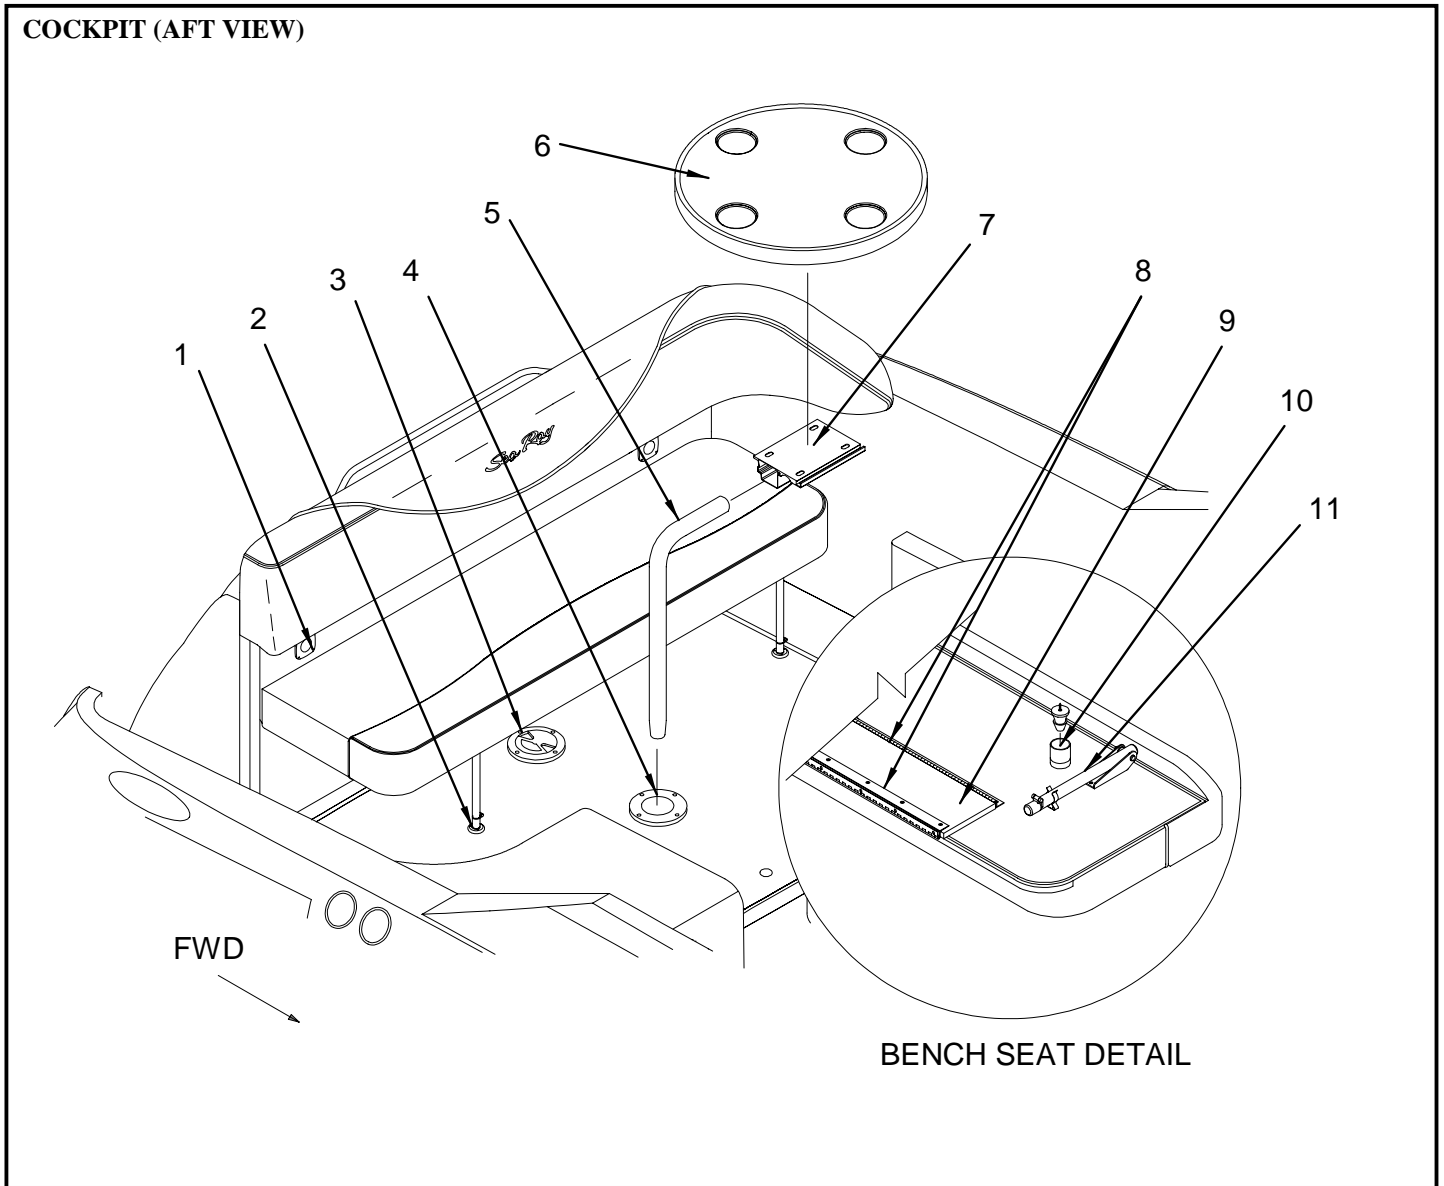

COCKPIT (AFT VIEW)

- 1 1197912 INSERT, LEG SOCKET WHT PLAS (CUSTOM)
- 2 804740 INSERT, LEG SOCKET BLACK 1" (CUSTOM)
- 3 1155993 ACCESS PLATE, POLYPROP W/O-RING 4" PEARL
- 4 1182377 BASE, FLUSH MOUNT 40MM
- 5 1182856 POST, TABLE COLUMN "L" SHAPED 40MM X 25.5"
- 6 1148519 TABLE, T/F CKPT ROUND PRL 99
- 7 943233 SUPPORT, TABLE TOP CKPT 260BRSS-97
- 8 1229038 HINGE, AL CONT FORM/SGL.531"X1.467"X 38.5"SAT
- 9 1181460 BOARD, HDPE 260DA-99 AFT BENCH SEAT
- 1199249 SHIM, HDPE 260DA-99 CKPT AFT FOLDAWAY SEAT
- 10 1118314 CATCH, RBR SUNPAD HOLD-DOWN
- 11 1198431 SUPPORT, SWING LEG W/HNGD BASE 7/8"X 12 5/8"
- 1198449 SUPPORT, SWING LEG W/HNGD BASE 7/8"X 11 7/8"