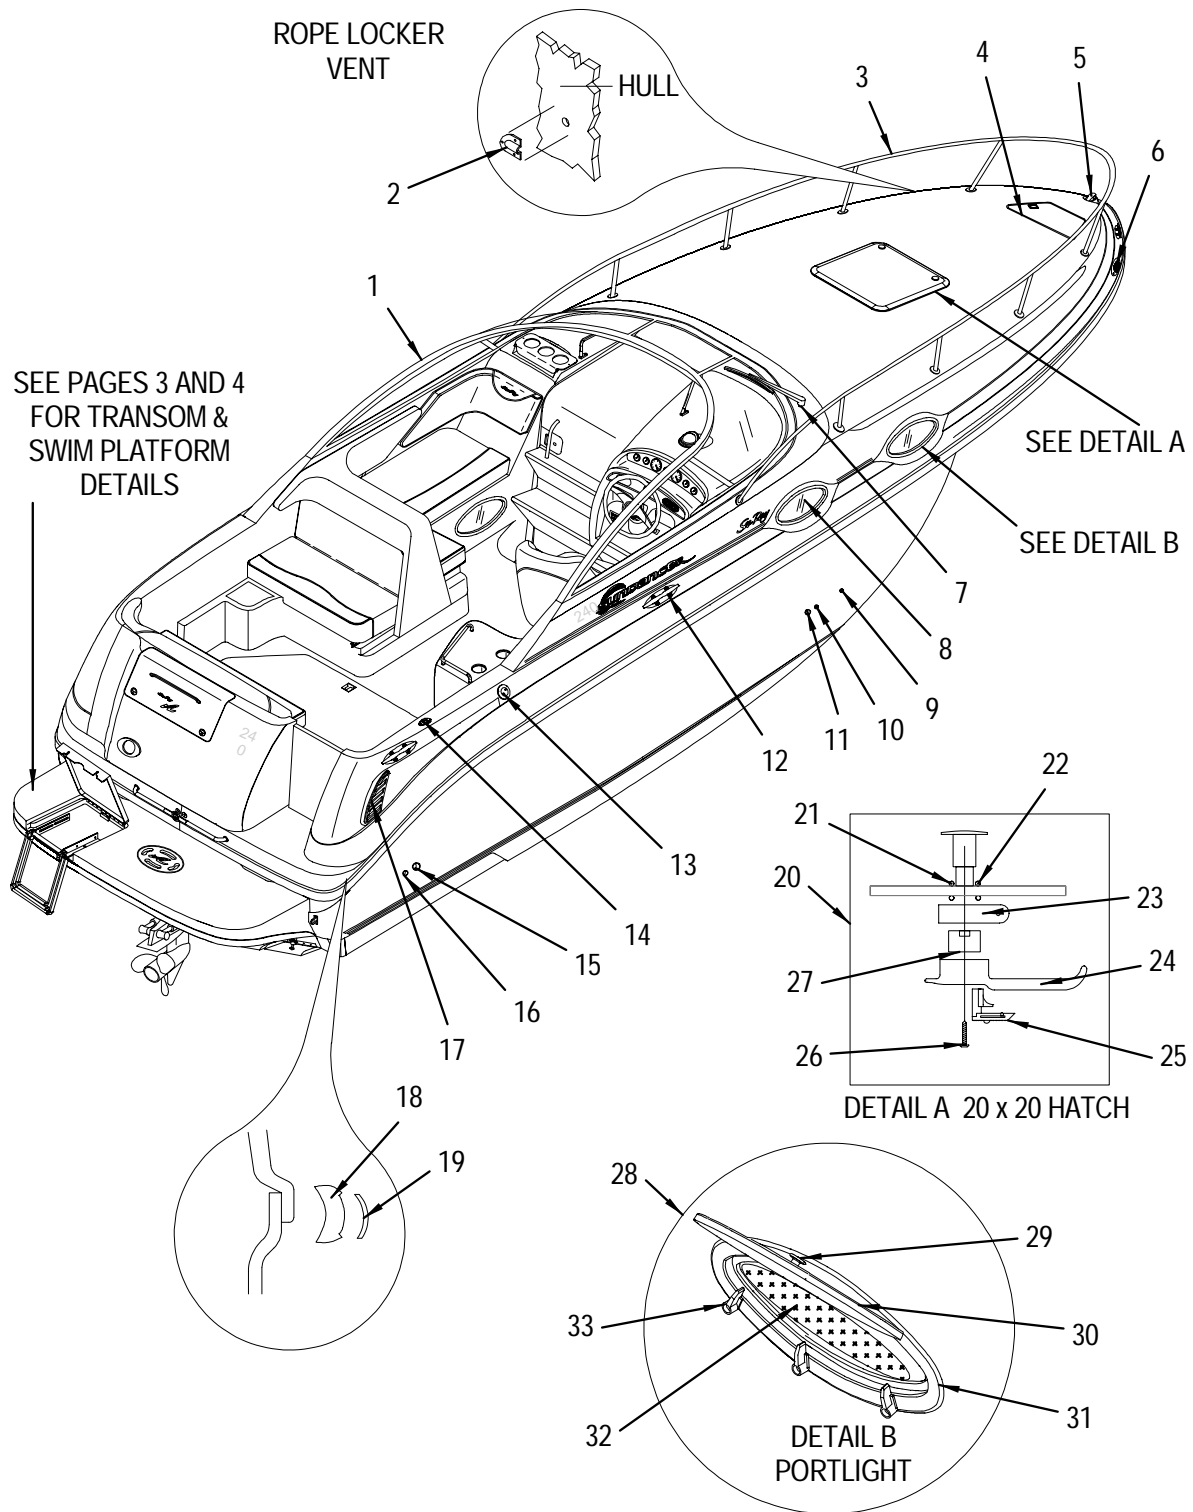

2000 240 SUNDANCER

TABLE OF CONTENTS

STANDARD & OPTIONAL LAYOUTS	PAGE
EXTERIOR (HULL AND DECK)	1, 2
TRANSOM STORAGE & SWIM PLATFORM.	3, 4
EXTERIOR (GRAPHICS)	5, 6
COCKPIT (PORT VIEW)	7, 8
COCKPIT (STARBOARD VIEW & ENTRY DOOR)	9, 10
COCKPIT (AFT VIEW)	11
COCKPIT (UPHOLSTERY)	12, 13
MAIN DC BREAKER PANEL	14
COCKPIT (HELM)	15
INSTRUMENT & SWITCH PANELS	16
CANVAS (BIMINI TOP)	17, 18
CANVAS (CAMPER CANVAS PACKAGE) OPTIONAL	19, 20
FORWARD STATEROOM (UPHOLSTERY)	21, 22
HEAD	23, 24
GALLEY	25, 26
DC MAIN DISTRIBUTION PANEL 12V.	27
DC MAIN DISTRIBUTION PANEL 24V.	28
MID STATEROOM.	29, 30
BILGE	31, 32
STEERING SYSTEM	33, 34
FUEL SYSTEM	35, 36
WATER SYSTEM	37, 38
DRAINAGE SYSTEM	39, 40

OPTIONS - PARTS LIST	PAGE
5.7L BR 2 (250 PHP) MCM STERN DRIVE	41
5.7L EFI BR 2 (260 PHP) MCM STERN DRIVE	41
5.7L EFI BR 3 (260 PHP) MCM STERN DRIVE	41
D 2.8L BR2 D-TRONIC (150 PHP) STERN DR. DSL	41
5.0L BR 2 (220 PHP) MCM STERN DRIVE	41
5.0L EFI BR 2 (240 PHP) MCM STERN DRIVE	41
5.0L EFI BR3 (240 PHP) MCM STERN DRIVE	41
CANVAS PACKAGE - SUNBRELLA	41
CAMPER CANVAS PACKAGE	41
COCKPIT COVER	41
PUMP-OUT HEAD	41
MACERATOR	41
BUTANE STOVE	41
GRAY WATER SYSTEM	41
HALON SYSTEM	41
DUAL BATTERY SWITCH - SINGLE ENGINE	41
COCKPIT TABLE	41
REMOTE OIL FILTER-1 V8 (STD ON MPI & EFI)	41
HATCH COVER 20 X 20	41
TRANSOM TRAILER TRIM SWITCH	41
SINGLE CD PLAYER - W/ SPEAKERS & AMPLIFIER	41
ITALY / SEPARATE BOW LIGHTS	42
OVERNIGHT PACKAGE - 120V / 60	42
OVERNIGHT PACKAGE - 220V / 50	42, 43
C E OPTION GROUP	43
C E FIRE SYSTEM - EUROPEAN DEALERS ONLY	43
OWNER ORIENTATION VIDEO - PAL FORMAT	43
VACUUM FLUSH HEAD W/ DIRECT OVER BOARD INTL	43
BUCKET SEAT W/ FLIP UP THIGH RISE	43

EXTERIOR (HULL AND DECK)