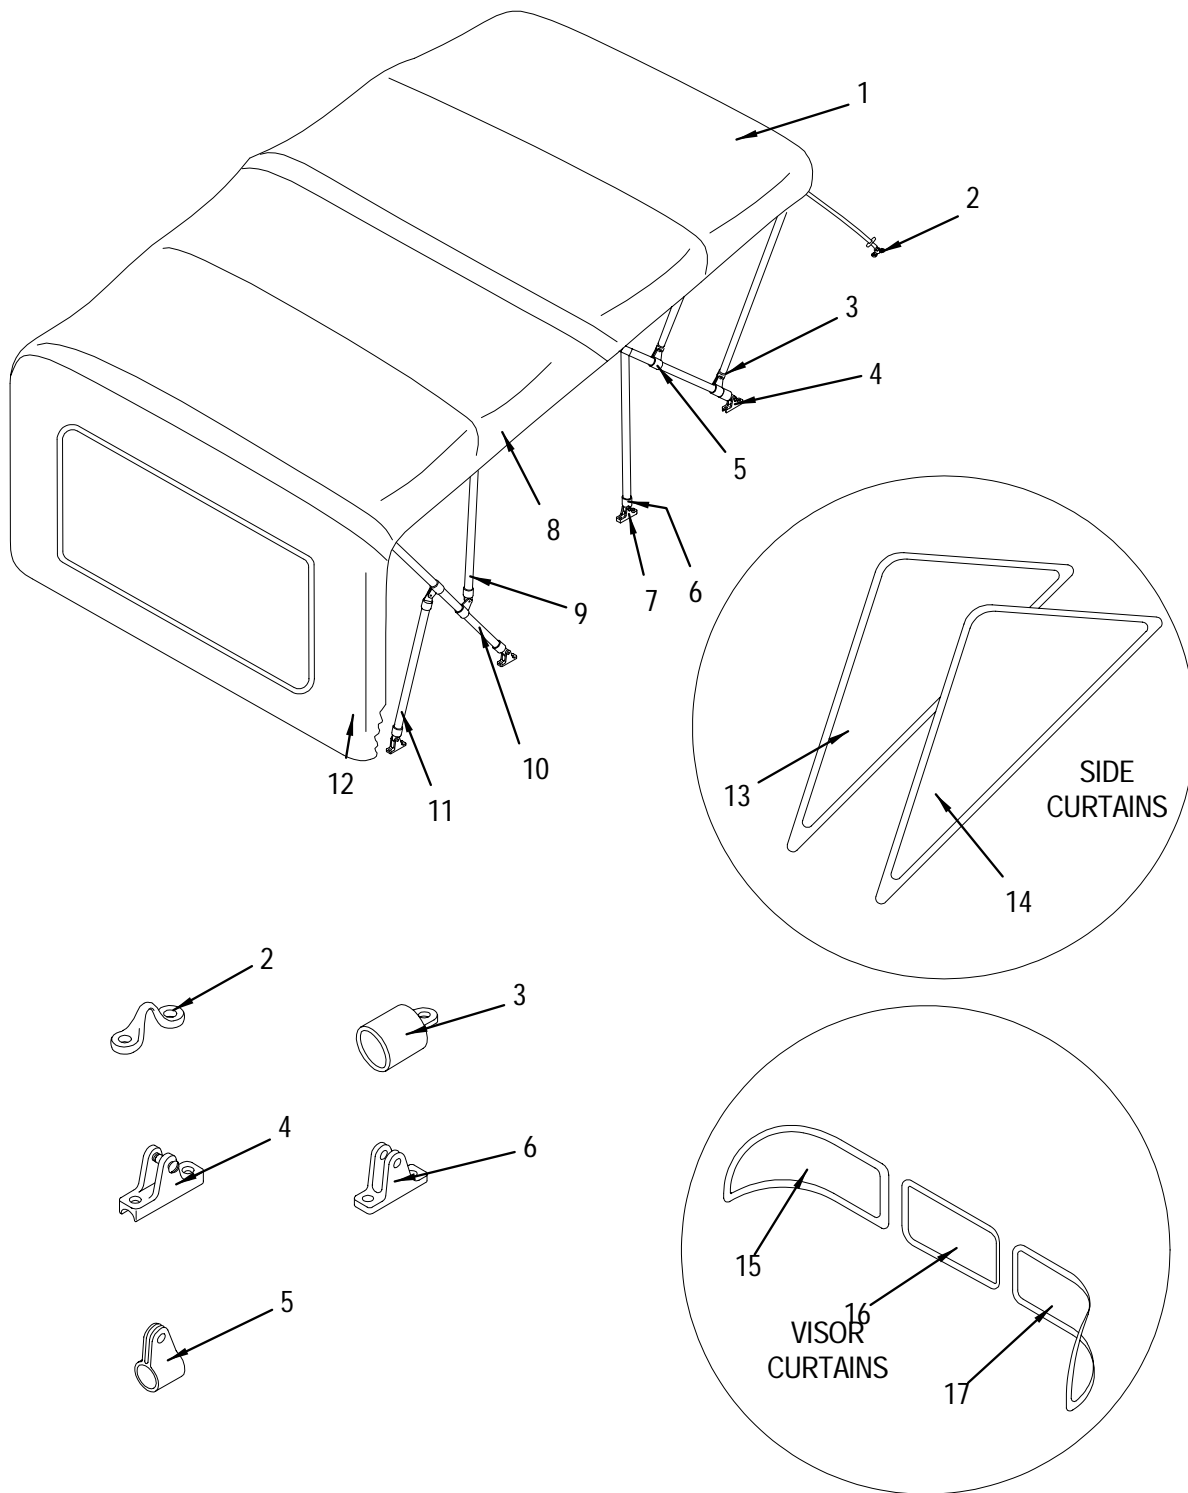

CANVAS (BIMINI TOP)

1	1296151	CANVAS, 240DA-00 BIM TOP TOAST
	1294495	CANVAS, 240DA-00 BIM TOP RED
	1296169	CANVAS, 240DA-00 BIM TOP MEDB
	1296177	CANVAS, 240DA-00 BIM TOP HNTR
2	1131994	CANVAS, 260DA-99 BIM TOP FWD STRAP
3	148031	EYE, STRAP EYE TIE-DOWN
4	1132018	CANVAS, 260DA-99 BIM TOP BOW2 N/HDWR
5	174953	HINGE, DECK CONCAVE 1" SS CONV TOP
	464115	LANYARD, 6" W/TAB
	720201	PIN, PULL 3/16" W/CABLE
6	595462	SLIDE, JAW SLIDE NYLON 7/8" GREY (CONV TOP)
7	1132026	CANVAS, 260DA-99 BIM TOP MAIN BOW N/HDWR
	1132042	CANVAS, 260DA-99 BIM TOP BOWS W/HDWR
	1132059	CANVAS, 260DA-99 BIM TOP HDWR MNT PKG
8	1132075	CANVAS, 260DA-99 BIM TOP BOW3 N/HDWR
9	595488	CAP, INSIDE EYE END 7/8" GREY NYLON
10	174995	HINGE, DECK FLAT 1" CONV TOP SS
11	221085	CAP, SS EYE END 7/8"
12	1132083	CANVAS, 260DA-99 BIM TOP REAR STANCH
13	1295187	CANVAS, 240DA-00 AFT CURT TOAST
	1295203	CANVAS, 240DA-00 AFT CURT RED
	1295195	CANVAS, 240DA-00 AFT CURT MEDB
	1295211	CANVAS, 240DA-00 AFT CURT HNTR

VISOR CURTAINS (continued)

18	1295153	CANVAS, 240DA-00 VISOR CURT CLEAR/RED STBD
	1184589	CANVAS, 240-00/260DA-99 VSR CURT CLR/MEDB STB
	1132141	CANVAS, 240-00/260DA-99 VSR CURT CLR/HNTR STB

BIMINI TOP BOOT

1	1296201	CANVAS, 240DA-00 BIM TOP BOOT TOAST
	1294537	CANVAS, 240DA-00 BIM TOP BOOT RED
	1296284	CANVAS, 240DA-00 BIM TOP BOOT MEDB
	1296292	CANVAS, 240DA-00 BIM TOP BOOT HNTR

BIMINI TOP FABRIC

	1278241	CANVAS, 240/260DA-00 BIM TOP FAB TOAST
	1310127	CANVAS, 240/260DA-00 BIM TOP FAB RED
	1310135	CANVAS, 240/260DA-00 BIM TOP FAB MEDB
	1310143	CANVAS, 240/260DA-00 BIM TOP FAB HNTR

NOT SHOWN COCKPIT COVER

	1295542	CANVAS, 240DA-00 BIM CPC TOAST
	1295708	CANVAS, 240DA-00 BIM CPC W/O SNPS TOAST
	1295575	CANVAS, 240DA-00 BIM CPC RED
	1295765	CANVAS, 240DA-00 BIM CPC W/O SNPS RED
	1295567	CANVAS, 240DA-00 BIM CPC MEDB
	1295757	CANVAS, 240DA-00 BIM CPC W/O SNPS MEDB
	1295583	CANVAS, 240DA-00 BIM CPC HNTR
	1295781	CANVAS, 240DA-00 BIM CPC W/O SNPS HNTR

SIDE CURTAIN SET

	1296300	CANVAS, 240DA-00 SIDE CURT SET TOAST
	1295518	CANVAS, 240DA-00 SIDE CURT SET RED
	1296318	CANVAS, 240DA-00 SIDE CURT SET W/SNPS MEDB
	1306661	CANVAS, 240DA-00 SIDE CURT SET W/SNPS HNTR

SIDE CURTAINS

14	1278373	CANVAS, 240DA/260DA-00 SIDE CURT PORT TOAST
	1295526	CANVAS, 240DA-00 SIDE CURT PORT RED
	1132232	CANVAS, 240DA-00/260DA-99 SIDE CURT PORT MEDB
	1132091	CANVAS, 240DA-00/260DA-99 SIDE CURT PORT HNTR
15	1278399	CANVAS, 240DA-00 SIDE CURT STBD TST
	1295534	CANVAS, 240DA-00 SIDE CURT STBD RED
	1132265	CANVAS, 240DA-00/260DA-99 SIDE CURT STBD MEDB
	1132240	CANVAS, 240DA-00/260DA-99 SIDE CURT STBD HNTR

VISOR CURTAIN SET

	1306760	CANVAS, 240DA-00 VISOR CURT CLEAR/TOAST
	1294487	CANVAS, 240DA-00 VISOR CURT CLEAR/RED
	1306786	CANVAS, 240DA-00 VISOR CURT CLEAR/MEDB
	1306802	CANVAS, 240DA-00 VISOR CURT CLEAR/HNTR

VISOR CURTAINS

16	1278423	CANVAS, 240/260DA-00 VSR CURT CLR/TOAST PORT
	1294503	CANVAS, 240DA-00 VISOR CURT CLEAR/RED PORT
	1184266	CANVAS, 240-00/260DA-99 VSR CURT CLR/MEDB PRT
	1132133	CANVAS, 240-00/260DA-99 VSR CURT CLR/HNTR PRT
17	1278415	CANVAS, 240/260DA-00 VSR CURT CLR/TOAST CTR
	1295146	CANVAS, 240DA-00 VISOR CURT CLEAR/RED CTR
	1132281	CANVAS, 240-00/260DA-99 VSR CURT CLR/MEDB CTR
	1132117	CANVAS, 240-00/260DA-99 VSR CURT CLR/HNTR CTR
18	1278449	CANVAS, 240/260DA-00 VSR CURT CLR/TOAST STBD

CANVAS (CAMPER CANVAS PACKAGE) OPTIONAL