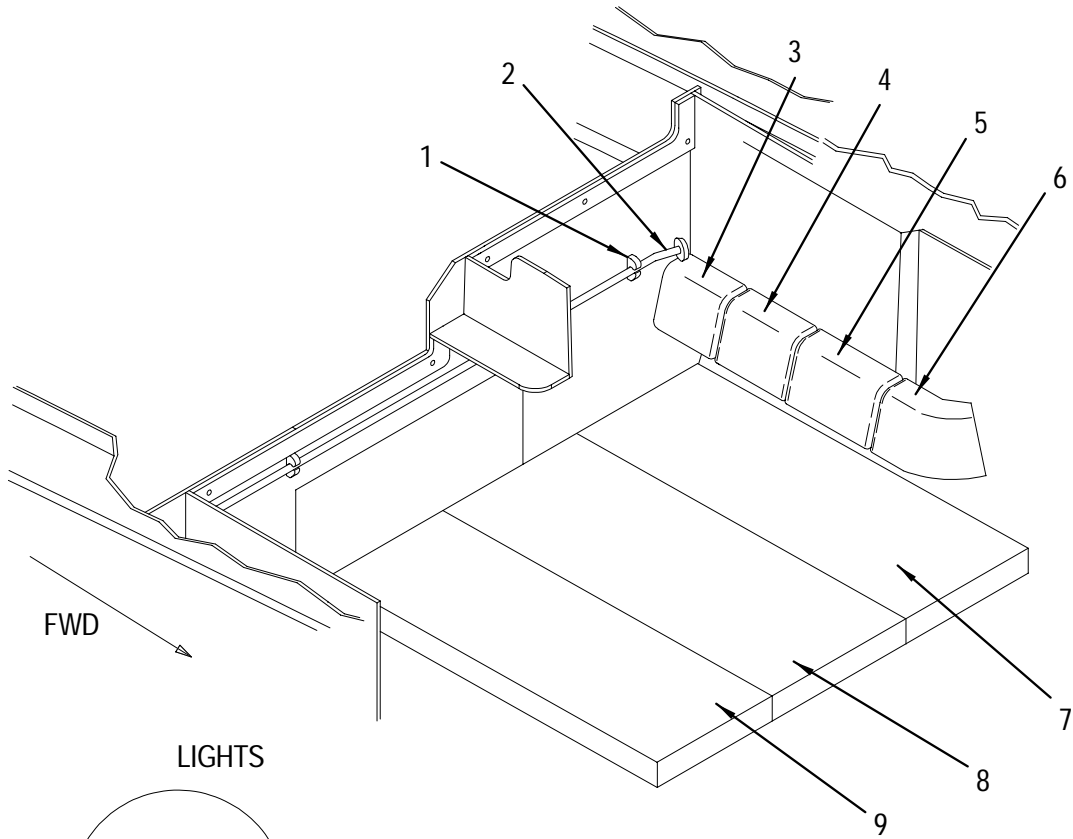

MID STATEROOM

LIGHTS