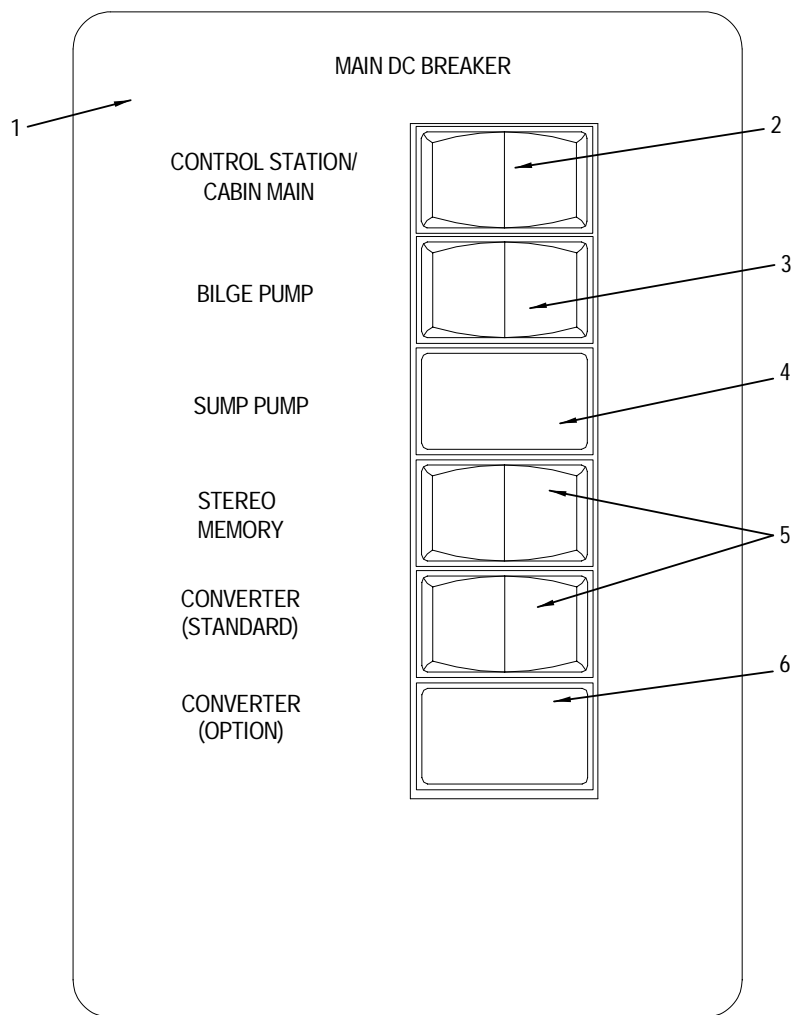

- 1122233 VINYL, GRANDE D WINE EXP FLAT

MAIN DC BREAKER PANEL

MAIN DC BREAKER PANEL

- 1 1265461 PANEL, 240DA-00 MAIN DC BRKR
- 2 1181775 BRKR/ROCK, SGL-POLE MNL RSET DC IGNPRT 50A YL
- 3 1289115 BRKR/ROCK, SGL-POLE MNL RSET DC IGNPRT 4A YLW
- 4 432872 PLUG, BRKR/ROCK
- 1181726 BRKR/ROCK, SGL-POLE MNL RSET DC IGNPRT 5A YLW
- 5 1181759 BRKR/ROCK, SGL-POLE MNL RSET DC IGNPRT 15A YL
- 6 432872 PLUG, BRKR/ROCK
- 1181759 BRKR/ROCK, SGL-POLE MNL RSET DC IGNPRT 15A YL