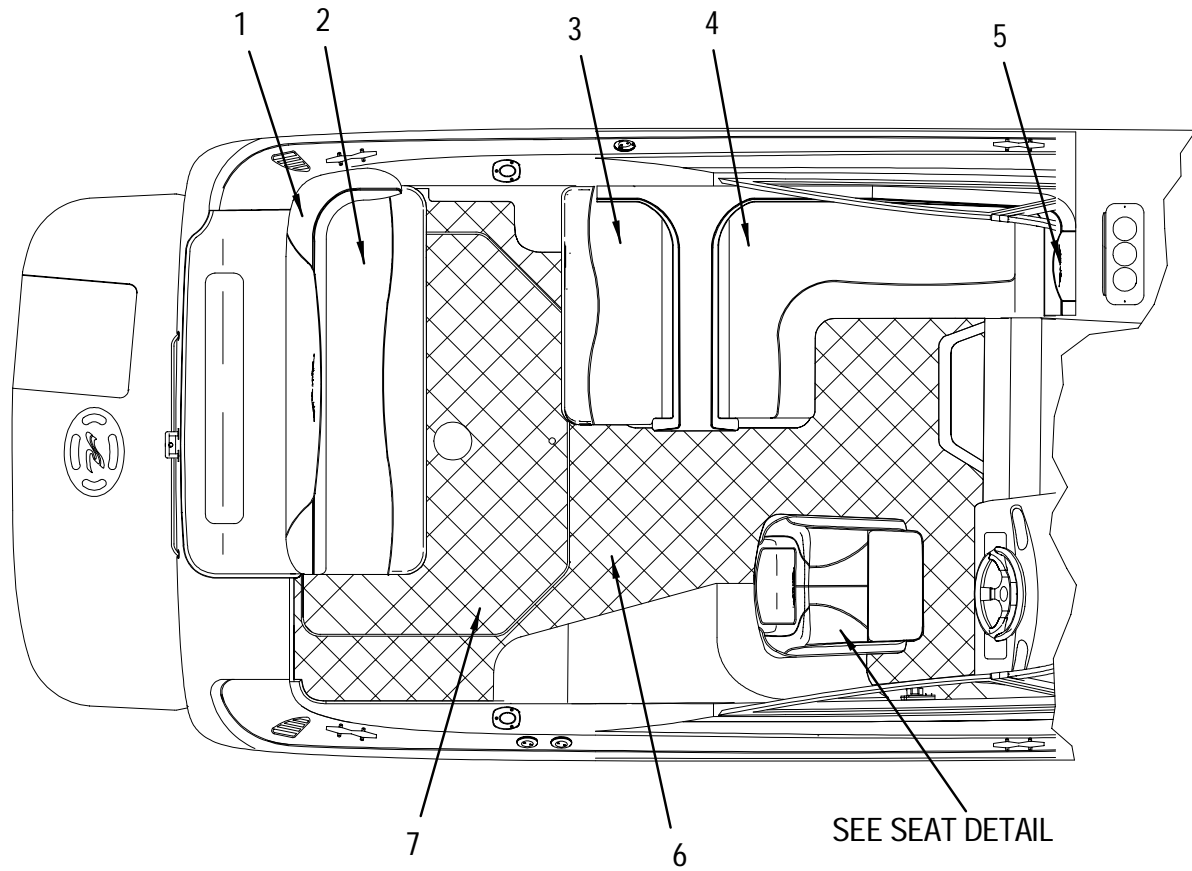

COCKPIT (UPHOLSTERY)