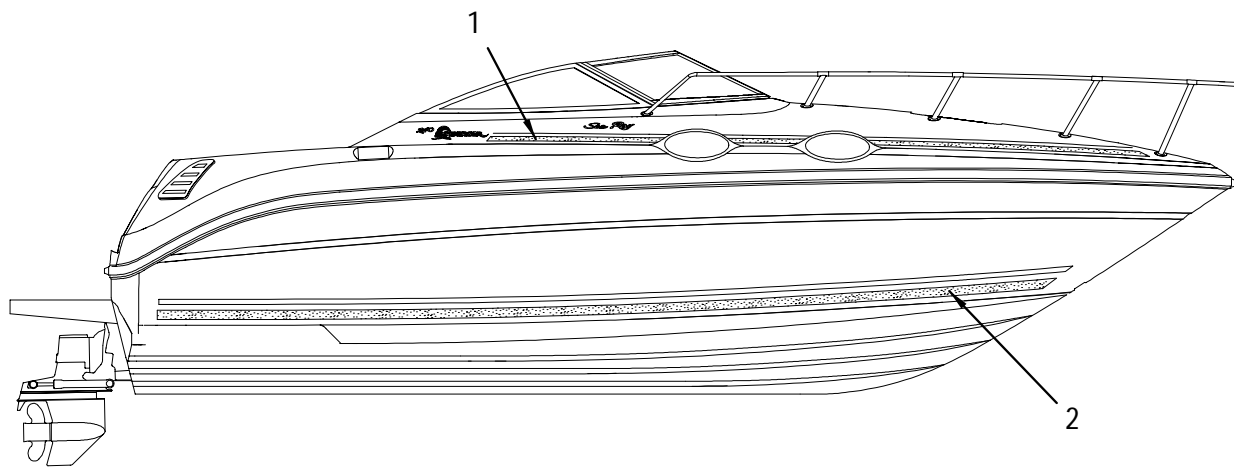

TRANSOM STORAGE & SWIM PLATFORM

1	1312230	LID, RTM 240DA-00 TRANSOM WALL PRL
2	1062348	HINGE, SS CONT 1.5"X 30"
3	1184175	RAIL, GRAB 24" STREAMLINE W/STUD FLANGES
4	619973	LATCH, FLUSH MOUNT PULL BLK 17MM-22MM
5	1268150	INSERT, HDPE OVAL HAWSE HOLE PRL
6	634550	BRACKET, SS GAS CYL 90DEG L-BRKT W/BALL LONG
7	1074780	CYLINDER, GAS 40PSI 12.04"EXT X 8.46"COMP
8	634592	BRACKET, SS GAS CYL FLAT W/BALL STUD
9	855809	ROPE, DOCKLINE STRAP WHT W/HDWR (SHORT STYLE)
10	840868	LIGHT, COURTESY ROUND W/FROSTED LENS 12V/5W
	1192368	BULB, REPL FOR #0840868 12V/5W
11	829416	INLET, "MAIN BRKR" HOUSING WHT
	582445	BRKR/TOGGLE, 2-POLE AC MED DELAY 35A
12	133678	INLET, SHORE POWER WHT 125V 30A
	1244367	CORD SET, 120V/30A 50FT POWERCORD PLUS
	133652	ADAPTER, SHORE CORD 125V/30A(F)-125V/15A(M)
13	1096262	FAUCET, SILLCOCK WASHDOWN (WHITECAP)
14	141168	INLET, WATER W/PRESS REGULATOR WHT

NOT SHOWN

802074	GALVANIC ISOLATOR, ZINC SAVER II 30AMP
407247	FLOORING, VINYL GRID DECKING WHT "DRI-DEK"
676122	ANGLE, PVC 1.5"X 1.5"X 3/16" GREY

TRANSOM SWIM PLATFORM

15	1304245	240DA 00, PLATFORM, SWIM FBRGLS HIN#
	1091560	PLATE, ALUM 1/4"X 2.25"X 2" W/9/16" HOLE
16	126599	EYE, STERN 1/2"X 3 7/16" W/BACKING PLATE
	793471	PLATE, BACKING UNIVERSAL 3/16"
17	1156348	TRIM, EDGE PEARL MOTOR BOX LARGE
18	325191	PLUG, RED BRASS DRAIN PLUG 1/2"MPT
	162263	PLUG, BRASS 1/2" MPT DRAIN SPARE
19	1291103	INSERT, HDPE SWMPLTFM W/SR LOGO PRL
20	883421	RAIL, STERN 190/210BR/CB W/SKI TOW POLISHED
21	941344	LADDER, SWIM 3-STEP SS CONCEALED REV GUDGNS
	1112879	LABEL, DANGER SHUT OFF ENG WHEN NEAR SWIMMERS
	973636	LADDER, SWIM 3-STEP SECTION
	274373	BUMPER, CANOE CLIP MED WHT
	909325	LADDER, TREAD 12 7/8"
	909317	LADDER, TREAD 11.75"
	973446	LADDER, TREAD 10 3/8"
	973453	LADDER, GUDGEON ASSY FIXED
	973560	LADDER, SWIM 3-STEP ROD MOUNT 3/8"OD 3/8-16
22	1291160	CLEAT, HDPE 3/4"X 1"X 4" PRL
23	844753	HINGE, SS CONT 2"X 15" W/1/8" PIN
24	1147107	HATCH, RTM LADDER RCSD ADDL PLTFM PRL W/DS 99
	274373	BUMPER, CANOE CLIP MED WHT

EXTERIOR (GRAPHICS)