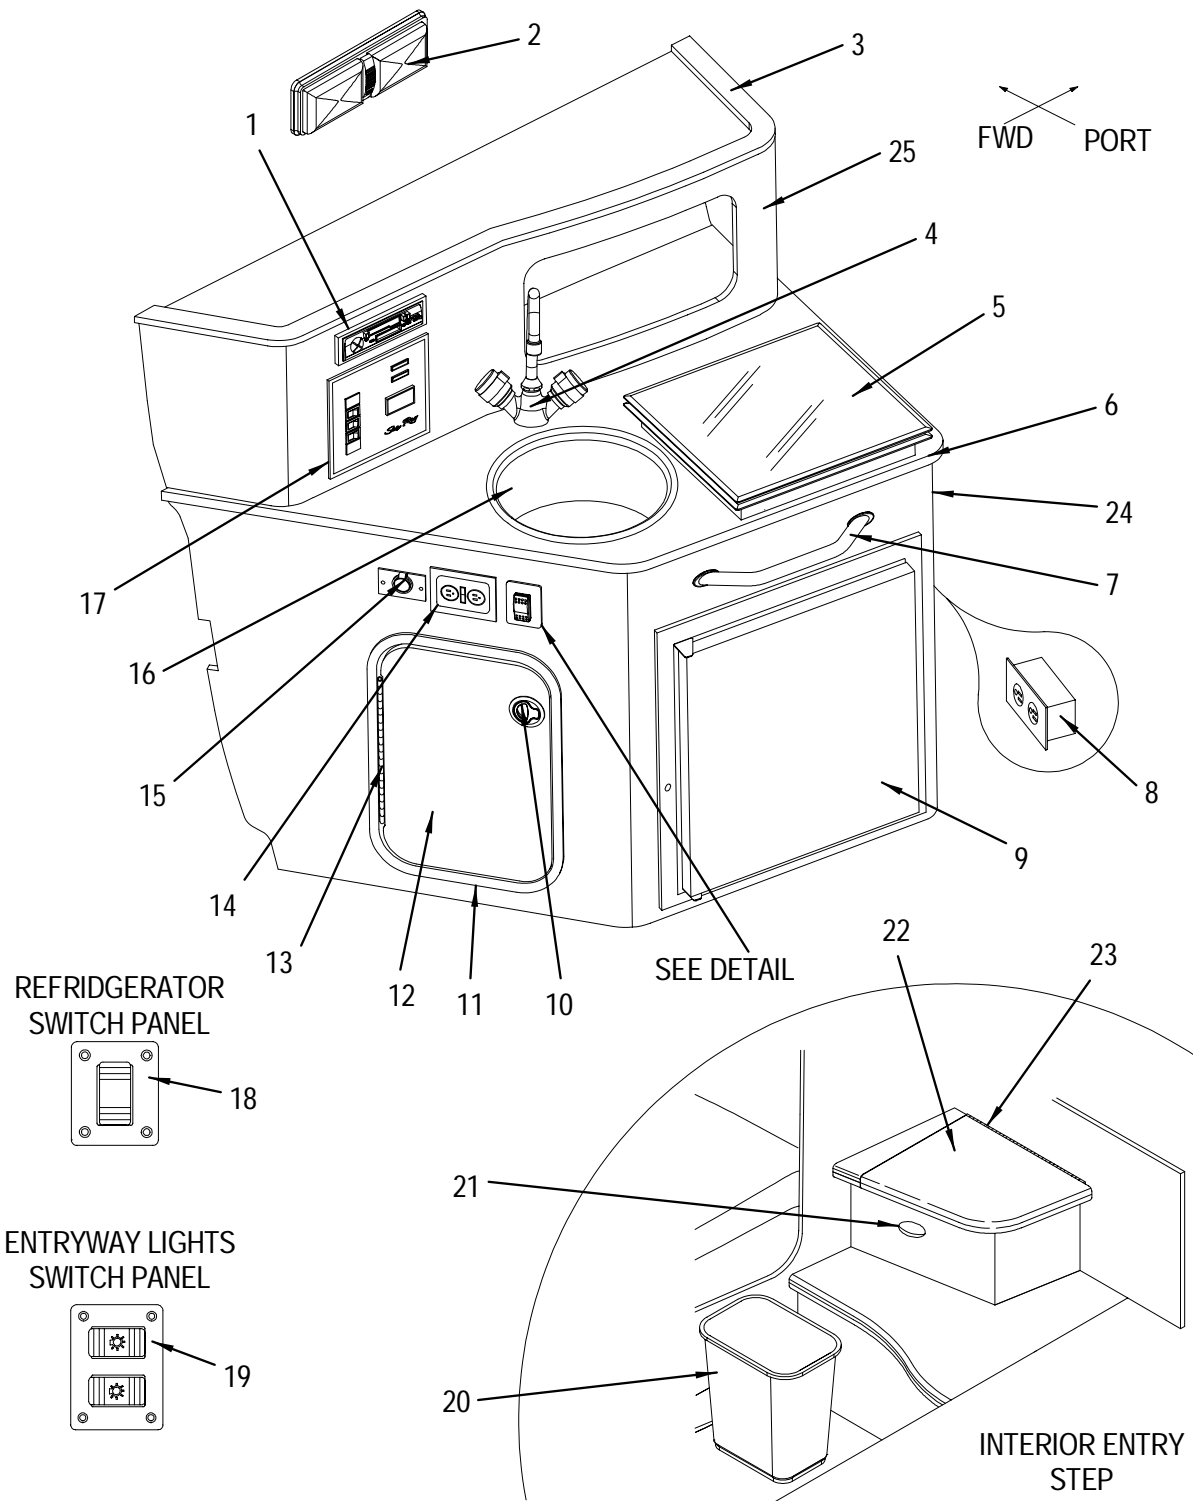

GALLEY

GALLEY

1	1049816	STEREO, AM/FM CLARION M0350 CASSETTE 12V
2	312983	LIGHT, DBL DOME FLUSH MT W/SWITCH WHT
	604801	BULB, DOME LIGHT 12V
3	634501	NOSING, ALUM 5/8"X 10' T-1 ROUNDED BRITE BUFF
4	1184258	FAUCET, GALLEY CHROME (CLASSIC)
	125542	FAUCET, GALLEY SGL ON DEMAND JABSCO
5	1060060	STOVE, BUTANE SGL BURNER W/GLASS LID/POT HOLD
	124594	HOSE, WATER 5/8" HVY DTY (HEATER)
	123398	CLAMP, HOSE #06M 5/16"-7/8" SS MINI
	1098425	THRU-HULL, PLAS 5/8" PEARL
	1264548	WASHER, NEOPRENE 5/8"
6	827436	TRIM, EDGE SEAL 3/4" WHT
7	777243	RAIL, GRAB 12" STREAMLINE W/FLANGES 95 (304)
8	145136	RECEPTACLE, CORR RESISTANT GREY
9	721589	ICE BOX, 2.3 CF GLOSS BLACK W/O DRAIN HOSE
10	619973	LATCH, FLUSH MOUNT PULL BLK 17MM-22MM
11	1271659	FRAME, ALUM 18"X 12" ANW
	663708	BUMPER, CLEAR .020" THICK
12	1306075	240DA 00, DOOR, GALLEY STRG HIN#
13	224956	HINGE, AL CONT 1.25"X 72" SAT
14	258368	RECEPTACLE, GFI DUPLEX WHT 15A
	627737	BOX, RECEPTACLE/SWITCH PVC 1-GANG DEEP
15	1259969	RECEPTACLE, FEMALE 12V
	1259977	PLATE, FEMALE 12V RECEPTACLE MNT
16	730093	SINK, SS GALLEY RND 12"
17	826339	PANEL, 240DA-96 MDP 120V
	829168	PANEL, 240DA-96 MDP 220V
18	833186	PANEL, 240DA-96 REFRIGERATOR
	811307	ACTUATOR, ROCK WHT W/CLEAR LENS ACCY
19	1286848	PANEL, 240DA-00 ENTRANCE LIGHTS
	785931	BODY, ROCK SW SPST WHT
	785949	ACTUATOR, ROCK WHT W/O LENS-LIGHTS
20	431098	BASKET, TRASH 11 3/8"X 8.25"X 12 1/8" BEIGE
21	840850	LIGHT, COURTESY OVAL STEP ANTIQUE WHT (INT)
	1184639	BULB, REPL FOR MRP #0840850 (STEP LT)
	935718	SCREW, SS FOR #8862 WHT OVAL STEP LIGHT
22	1306083	240DA 00, DOOR, STEP GALLEY HIN#
23	195230	HINGE, AL CONT 1.5"X 96" SAT
24	1587286	240DA 00, CABINET, GALLEY LOWER HI#
25	1587260	240DA 00, CABINET, GALLEY UPPER HI#

NOT SHOWN LABELS

1259977 PLATE, FEMALE 12V RECEPTACLE MNT

OWNERS PACKET

1236124	PACKET, MULTI-INFO 240DA-00
1236157	SUPPLEMENT, OWNERS MAN'L 00-240DA
1291897	MANUAL, OWNERS - SPBOAT-00
1236181	SPEC SHEET, 00, 240DA
1231174	MANUAL, PARTS 00 240DA
1093988	PACKET, OWNERS 2-COMP LEGAL SIZE CANVAS BLK
929828	CARD, BOATING GUIDE
704502	CARD, EXPRESS LIMITED TRANSFERABLE WARRANTY
605717	CATALOG, SEA RAY WEARABLES
865204	GUIDE, ABS/ACRYLIC CLEANING/REPAIR
388736	CHECK LIST, IN SERVICE - SP BOATS
833749	FUSE BOX, SPARE W/6 ATC BLADE STYLE
471219	BOOKLET, "HOW TO KEEP STAINLESS STAINLESS"
764316	DOCUMENT, CANVAS LTD WARRANTY
954164	VIDEO, 97 OWNER ORIENTATION SPBOAT NTSC