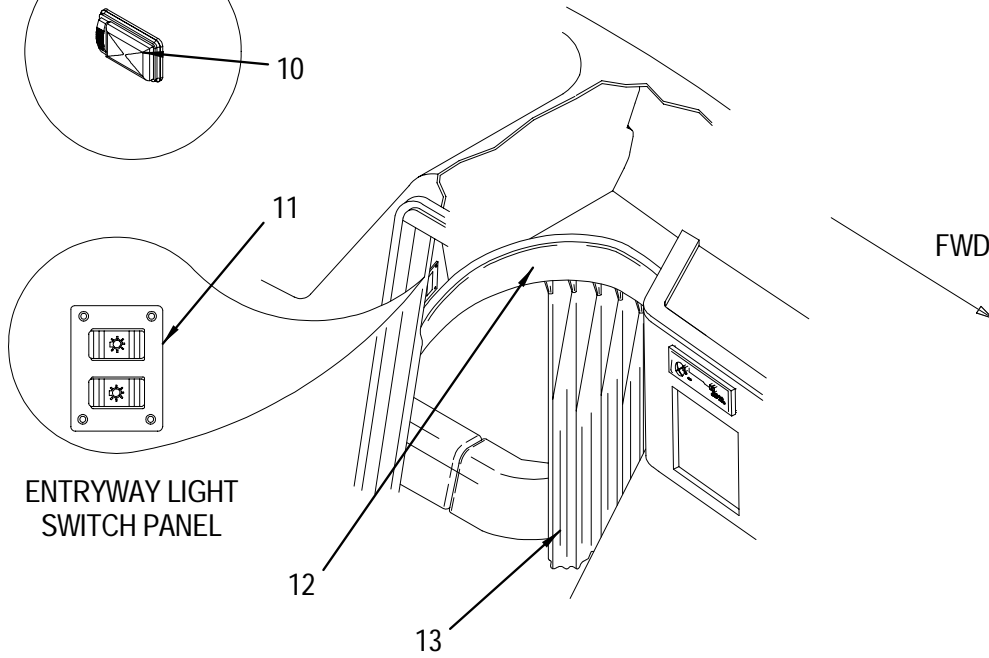

ENTRYWAY LIGHT SWITCH PANEL