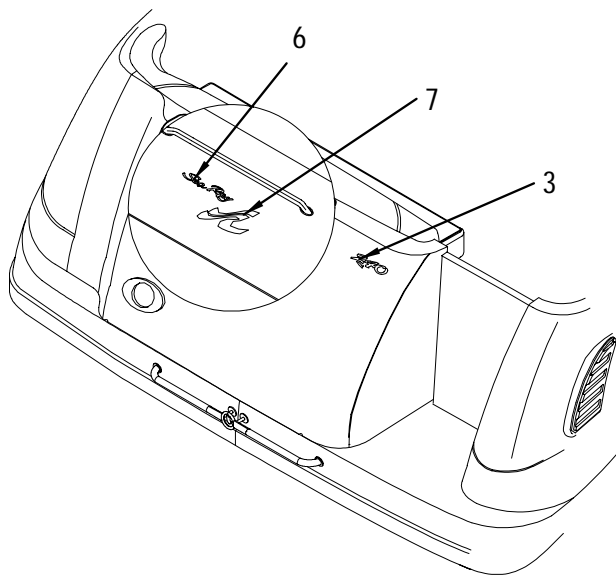

TRANSOM STORAGE & SWIM PLATFORM

1	1312230	LID, RTM 240DA-00 TRANSOM WALL PRL
2	1062348	HINGE, SS CONT 1.5"X 30"
3	1184175	RAIL, GRAB 24" STREAMLINE W/STUD FLANGES
4	619973	LATCH, FLUSH MOUNT PULL BLK 17MM-22MM
5	1268150	INSERT, HDPE OVAL HAWSE HOLE PRL
6	634550	BRACKET, SS GAS CYL 90DEG L-BRKT W/BALL LONG
7	1074780	CYLINDER, GAS 40PSI 12.04"EXT X 8.46"COMP
8	634592	BRACKET, SS GAS CYL FLAT W/BALL STUD
9	855809	ROPE, DOCKLINE STRAP WHT W/HDWR (SHORT STYLE)
10	840868	LIGHT, COURTESY ROUND W/FROSTED LENS 12V/5W
	1192368	BULB, REPL FOR #0840868 12V/5W
11	829416	INLET, "MAIN BRKR" HOUSING WHT
	582445	BRKR/TOGGLE, 2-POLE AC MED DELAY 35A
12	133678	INLET, SHORE POWER WHT 125V 30A
	1244367	CORD SET, 120V/30A 50FT POWERCORD PLUS
	133652	ADAPTER, SHORE CORD 125V/30A(F)-125V/15A(M)
13	1096262	FAUCET, SILLCOCK WASHDOWN (WHITECAP)
14	141168	INLET, WATER W/PRESS REGULATOR WHT

NOT SHOWN

802074	GALVANIC ISOLATOR, ZINC SAVER II 30AMP
407247	FLOORING, VINYL GRID DECKING WHT "DRI-DEK"
676122	ANGLE, PVC 1.5"X 1.5"X 3/16" GREY

TRANSOM SWIM PLATFORM

15	1304245	240DA 00, PLATFORM, SWIM FBRGLS HIN#
	1091560	PLATE, ALUM 1/4"X 2.25"X 2" W/9/16" HOLE
16	126599	EYE, STERN 1/2"X 3 7/16" W/BACKING PLATE
	793471	PLATE, BACKING UNIVERSAL 3/16"
17	1156348	TRIM, EDGE PEARL MOTOR BOX LARGE
18	325191	PLUG, RED BRASS DRAIN PLUG 1/2"MPT
	162263	PLUG, BRASS 1/2" MPT DRAIN SPARE
19	1291103	INSERT, HDPE SWMPLTFM W/SR LOGO PRL
20	883421	RAIL, STERN 190/210BR/CB W/SKI TOW POLISHED
21	941344	LADDER, SWIM 3-STEP SS CONCEALED REV GUDGNS
	1112879	LABEL, DANGER SHUT OFF ENG WHEN NEAR SWIMMERS
	973636	LADDER, SWIM 3-STEP SECTION
	274373	BUMPER, CANOE CLIP MED WHT
	909325	LADDER, TREAD 12 7/8"
	909317	LADDER, TREAD 11.75"
	973446	LADDER, TREAD 10 3/8"
	973453	LADDER, GUDGEON ASSY FIXED
	973560	LADDER, SWIM 3-STEP ROD MOUNT 3/8"OD 3/8-16
22	1291160	CLEAT, HDPE 3/4"X 1"X 4" PRL
23	844753	HINGE, SS CONT 2"X 15" W/1/8" PIN
24	1147107	HATCH, RTM LADDER RCSD ADDL PLTFM PRL W/DS 99
	274373	BUMPER, CANOE CLIP MED WHT

EXTERIOR (GRAPHICS)