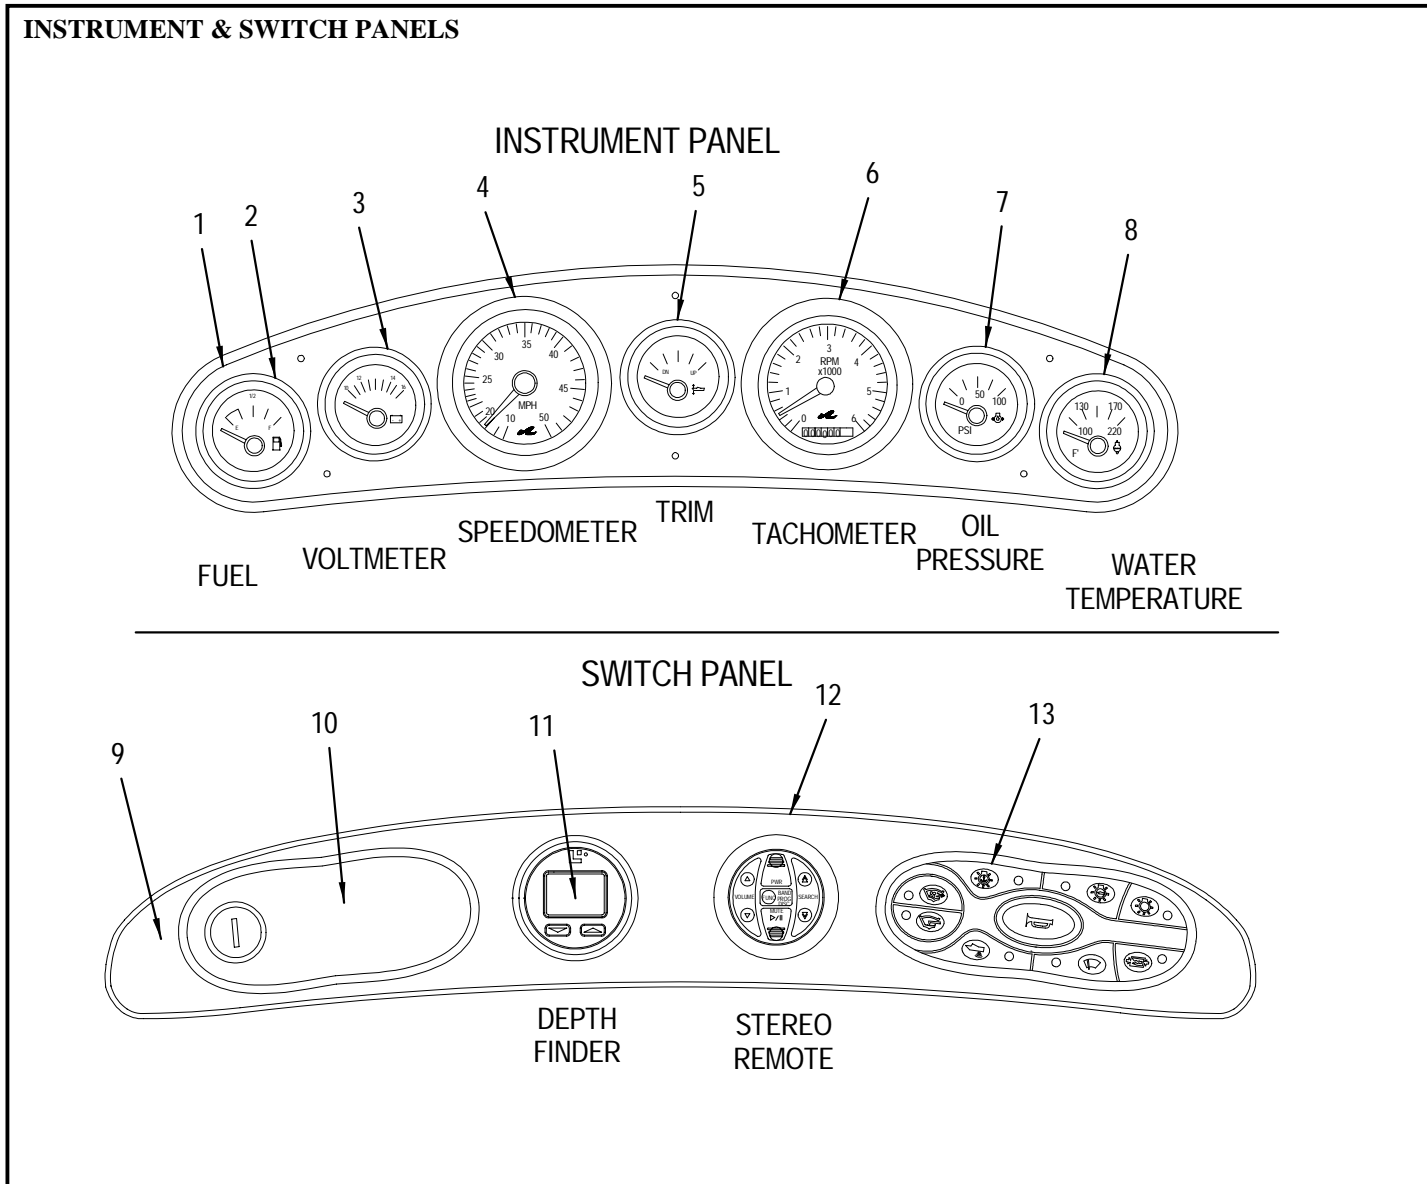

INSTRUMENT & SWITCH PANELS

INSTRUMENT PANEL

- 1 1288463 PANEL, 240/260DA-00 INST A/F
- 1185271 PANEL, BLANK:260DA-99 INST
- 2 1291285 GAUGE, FUEL 2" SGL STA 12V MLSS A/F
- 3 1291277 GAUGE, VOLTMETER 10-16 MLSS A/F
- 4 1291467 GAUGE, SPEEDO 65 MPH 3" MLSS A/F
- 5 1291533 GAUGE, TRIM TELE (MERC) MLSS A/F
- 6 1291418 GAUGE, TACH/LCDHOUR 3"6K GAS 12V MLSS A/F
- 7 1291327 GAUGE, OIL PRESS 0-80 2" 12V MLSS A/F
- 8 1291509 GAUGE, WATER TEMP 220 DEG 12V MLSS A/F

SWITCH PANEL

- 9 1307438 PANEL, BLANK:240/260DA-00 SECONDARY SW
- 1067511 PANEL, 240DA-98 SW/INST DSL DTRONIC
- 10 1204619 PANEL, 260DA-99 IGN SW
- 11 742296 DEPTH FINDER, LOWRANCE 3500 GREY W/O BEZEL
- 987693 DEPTH FINDER, BEZEL GRY W/CHR OVERLAY
- 12 1163062 STEREO, REMOTE CNTRL CHR BZL/GRY FACE
- 13 1142314 MODULE, ELEC KEYPAD W/BCKLT 260DA-99
- 1123785 MODULE, ELEC INTERFACE 190BR/210/260BR-99