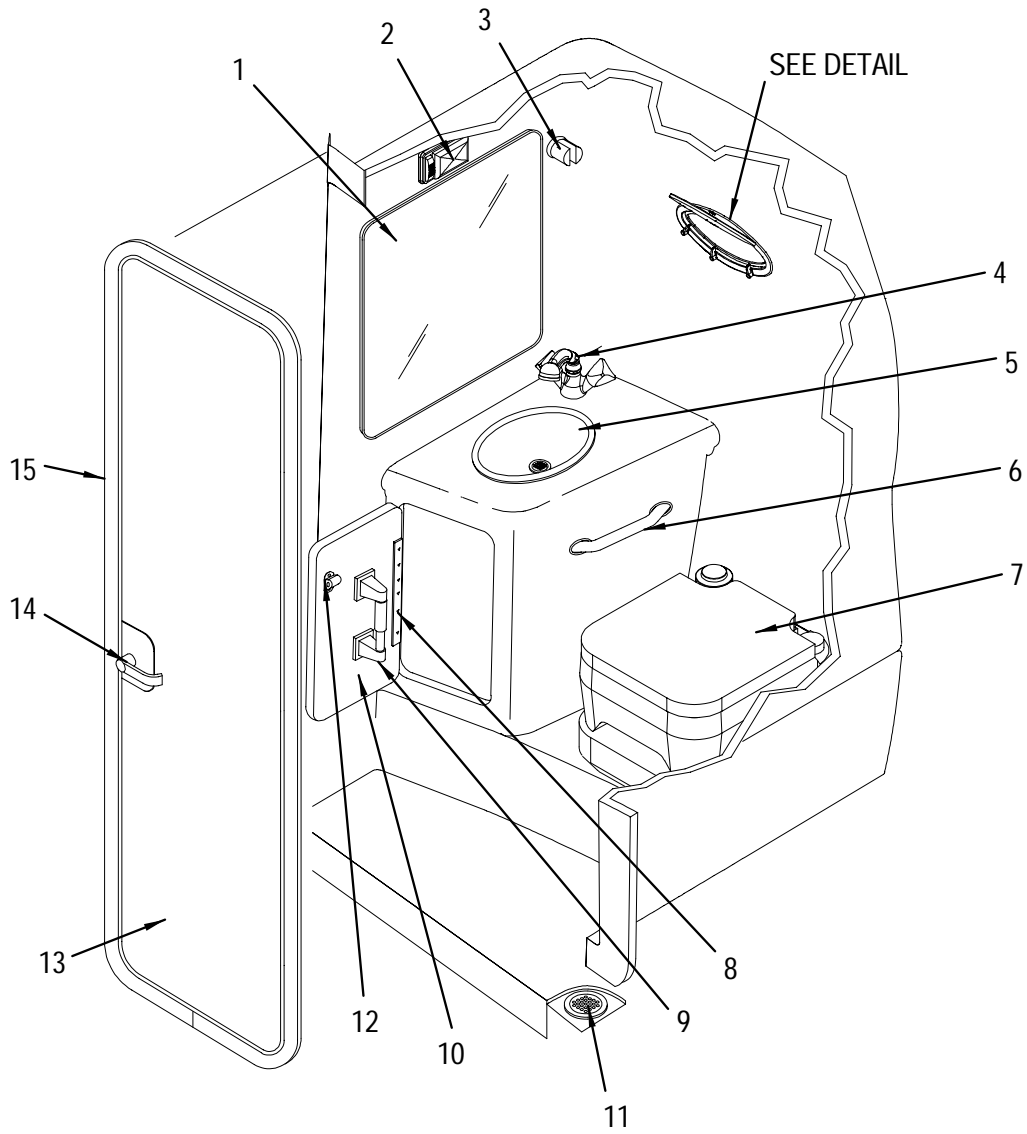

HEAD

SEE DETAIL