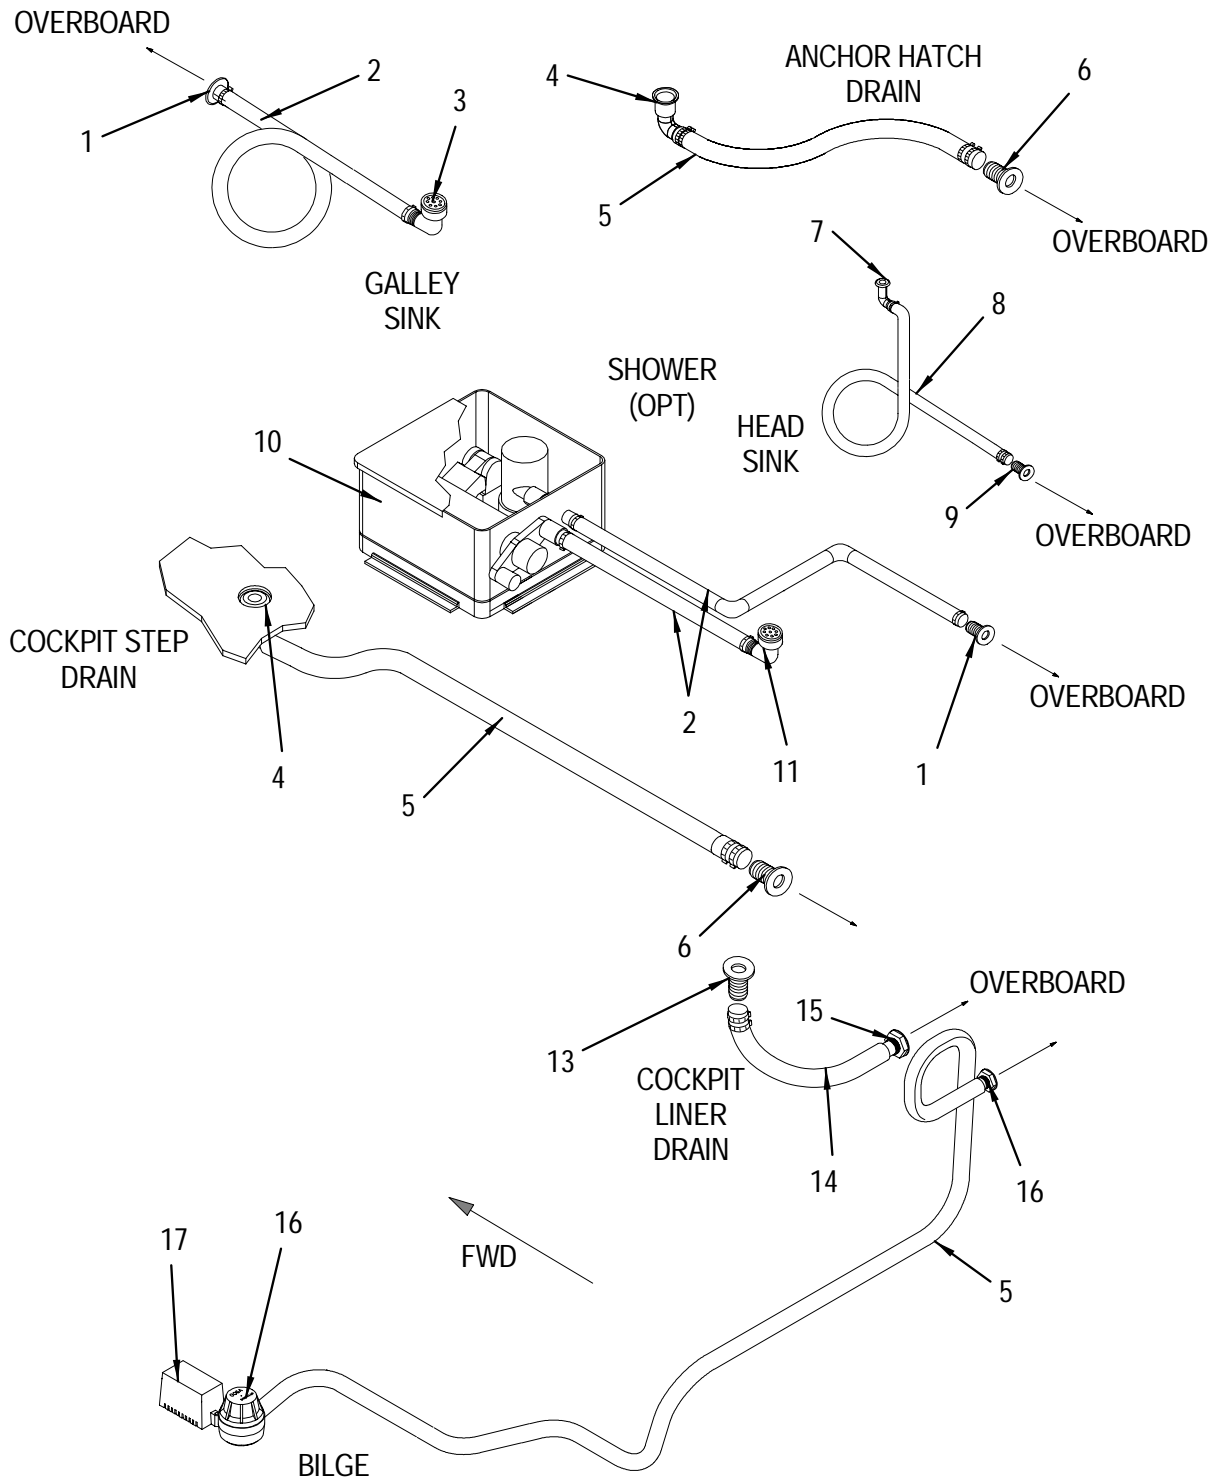

DRAINAGE SYSTEM

DRAINAGE SYSTEM

1	1121946	THRU-HULL, PLAS 3/4" PEARL
	263954	CLAMP, HOSE #10 1/2"-1 1/8" SS .505
2	123885	HOSE, CORR BILGE 3/4" BLK
3	175687	DRAIN, SINK STRAINER 2.5" SS
	167700	ADAPTER, NYLON 3/4"FPT X 3/4"BARB
	196717	ELBOW, PVC 1.5"FLANGE X 3/4"MPT X 90DEG
	196725	NUT, ABS PLASTIC 1.5"
4	266130	DRAIN, LINER W/90 DEG ELBOW 1" PLASTIC
	256685	CLAMP, HOSE #16 3/4"-1.5" SS .505
5	123901	HOSE, CORR BILGE 1 1/8" BLK
	256685	CLAMP, HOSE #16 3/4"-1.5" SS .505
6	1098417	THRU-HULL, PLAS 1 1/8" PRL
	1228410	WASHER, NEOPRENE 1 1/8"
7	785774	DRAIN, W/PLUG 100DEG 5/8" BARB BLK W/WHT HEAD
	263954	CLAMP, HOSE #10 1/2"-1 1/8" SS .505
8	857706	HOSE, CORR VAC 5/8" PVC BILGE GREY
9	1098425	THRU-HULL, PLAS 5/8" PEARL
	1264548	WASHER, NEOPRENE 5/8"
10	939892	SHOWER, SUMP ASSY 12V W/800 PUMP/CHCK VLV
11	196782	DRAIN ASSY, SHOWER 1.5"
	344721	DRAIN ASSY, GASKET SHOWER SLIP NUT 1.5"
	344762	DRAIN ASSY, SHOWER SLIP NUT 1.5"
	167700	ADAPTER, NYLON 3/4"FPT X 3/4"BARB
	196717	ELBOW, PVC 1.5"FLANGE X 3/4"MPT X 90DEG
12	466615	HOSE CUFF, 1" RH WHT
13	781740	DRAIN, LINER W/100 DEG ELBOW 1.5" LRG THREAD
	256693	CLAMP, HOSE #24 1"-2" SS .505
14	490219	HOSE, CORR SAN/WATER-FILL 1.5" RH
15	1098433	THRU-HULL, PLAS 1 1/2" PEARL
	1228394	WASHER, NEOPRENE 1.5"
16	804773	PUMP, BILGE V900 12VDC W/CONN
17	815431	SWITCH, FLOAT SUREBAIL W/CONN