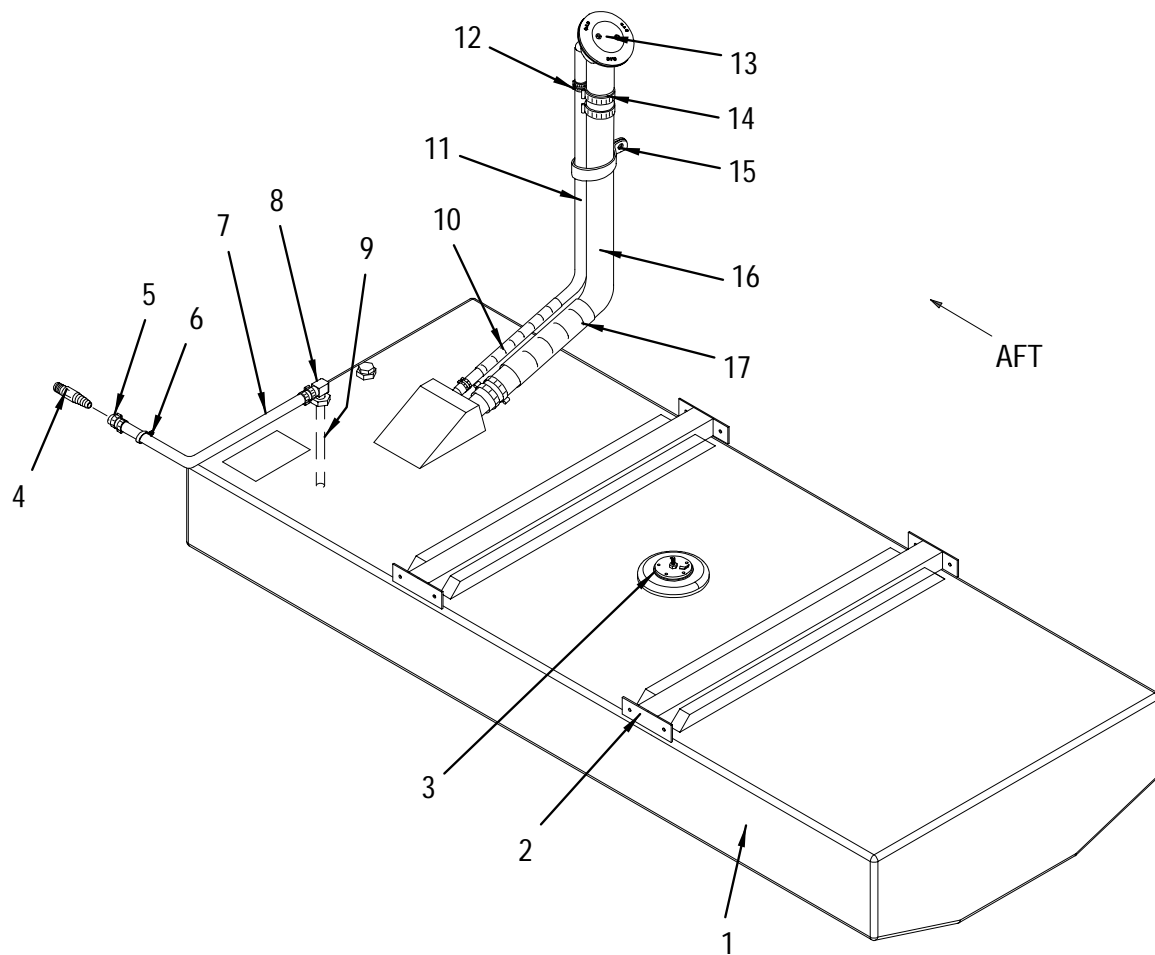

FUEL SYSTEM