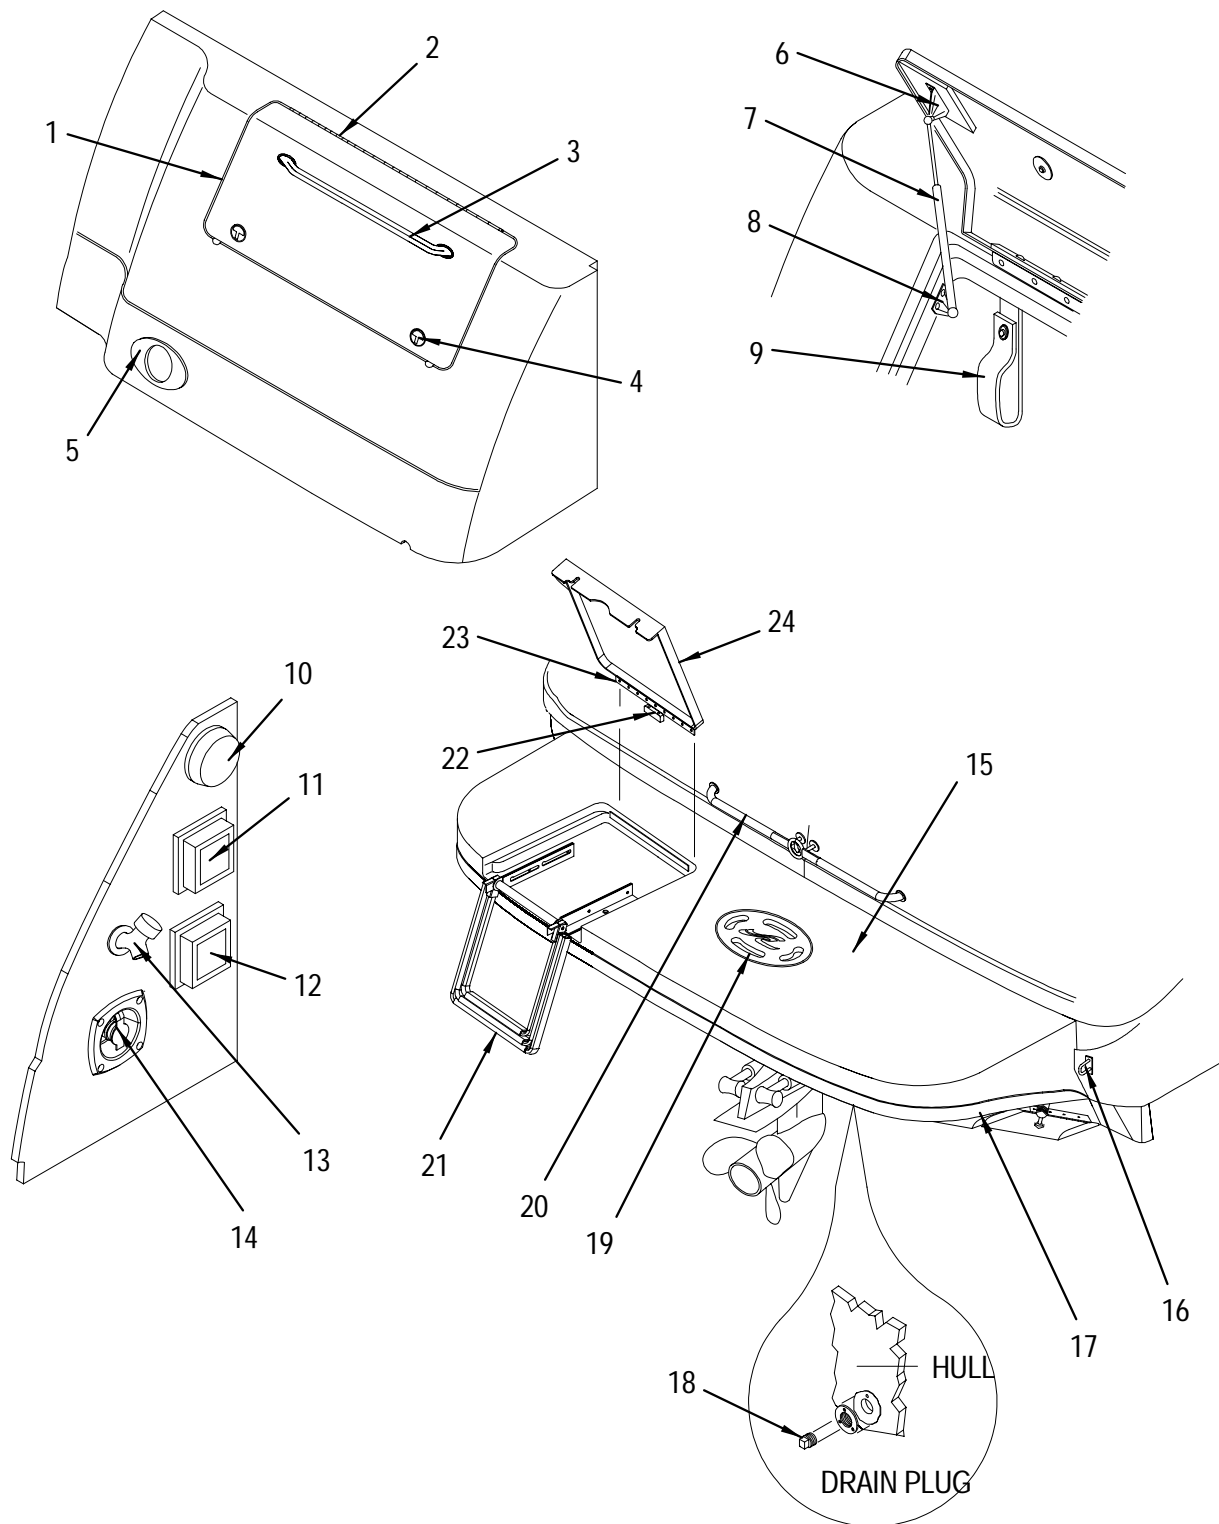

TRANSOM STORAGE & SWIM PLATFORM

TRANSOM STORAGE & SWIM PLATFORM

1	1312230	LID, RTM 240DA-00 TRANSOM WALL PRL
2	1062348	HINGE, SS CONT 1.5"X 30"
3	1184175	RAIL, GRAB 24" STREAMLINE W/STUD FLANGES
4	619973	LATCH, FLUSH MOUNT PULL BLK 17MM-22MM
5	1268150	INSERT, HDPE OVAL HAWSE HOLE PRL
6	634550	BRACKET, SS GAS CYL 90DEG L-BRKT W/BALL LONG
7	1074780	CYLINDER, GAS 40PSI 12.04"EXT X 8.46"COMP
8	634592	BRACKET, SS GAS CYL FLAT W/BALL STUD
9	855809	ROPE, DOCKLINE STRAP WHT W/HDWR (SHORT STYLE)
10	840868	LIGHT, COURTESY ROUND W/FROSTED LENS 12V/5W
	1192368	BULB, REPL FOR #0840868 12V/5W
11	829416	INLET, "MAIN BRKR" HOUSING WHT
	582445	BRKR/TOGGLE, 2-POLE AC MED DELAY 35A
12	133678	INLET, SHORE POWER WHT 125V 30A
	1244367	CORD SET, 120V/30A 50FT POWERCORD PLUS
	133652	ADAPTER, SHORE CORD 125V/30A(F)-125V/15A(M)
13	1096262	FAUCET, SILLCOCK WASHDOWN (WHITECAP)
14	141168	INLET, WATER W/PRESS REGULATOR WHT

NOT SHOWN

802074	GALVANIC ISOLATOR, ZINC SAVER II 30AMP
407247	FLOORING, VINYL GRID DECKING WHT "DRI-DEK"
676122	ANGLE, PVC 1.5"X 1.5"X 3/16" GREY

TRANSOM SWIM PLATFORM

15	1304245	240DA 00, PLATFORM, SWIM FBRGLS HIN#
	1091560	PLATE, ALUM 1/4"X 2.25"X 2" W/9/16" HOLE
16	126599	EYE, STERN 1/2"X 3 7/16" W/BACKING PLATE
	793471	PLATE, BACKING UNIVERSAL 3/16"
17	1156348	TRIM, EDGE PEARL MOTOR BOX LARGE
18	325191	PLUG, RED BRASS DRAIN PLUG 1/2"MPT
	162263	PLUG, BRASS 1/2" MPT DRAIN SPARE
19	1291103	INSERT, HDPE SWMPLTFM W/SR LOGO PRL
20	883421	RAIL, STERN 190/210BR/CB W/SKI TOW POLISHED
21	941344	LADDER, SWIM 3-STEP SS CONCEALED REV GUDGNS
	1112879	LABEL, DANGER SHUT OFF ENG WHEN NEAR SWIMMERS
	973636	LADDER, SWIM 3-STEP SECTION
	274373	BUMPER, CANOE CLIP MED WHT
	909325	LADDER, TREAD 12 7/8"
	909317	LADDER, TREAD 11.75"
	973446	LADDER, TREAD 10 3/8"
	973453	LADDER, GUDGEON ASSY FIXED
	973560	LADDER, SWIM 3-STEP ROD MOUNT 3/8"OD 3/8-16
22	1291160	CLEAT, HDPE 3/4"X 1"X 4" PRL
23	844753	HINGE, SS CONT 2"X 15" W/1/8" PIN
24	1147107	HATCH, RTM LADDER RCSD ADDL PLTFM PRL W/DS 99
	274373	BUMPER, CANOE CLIP MED WHT