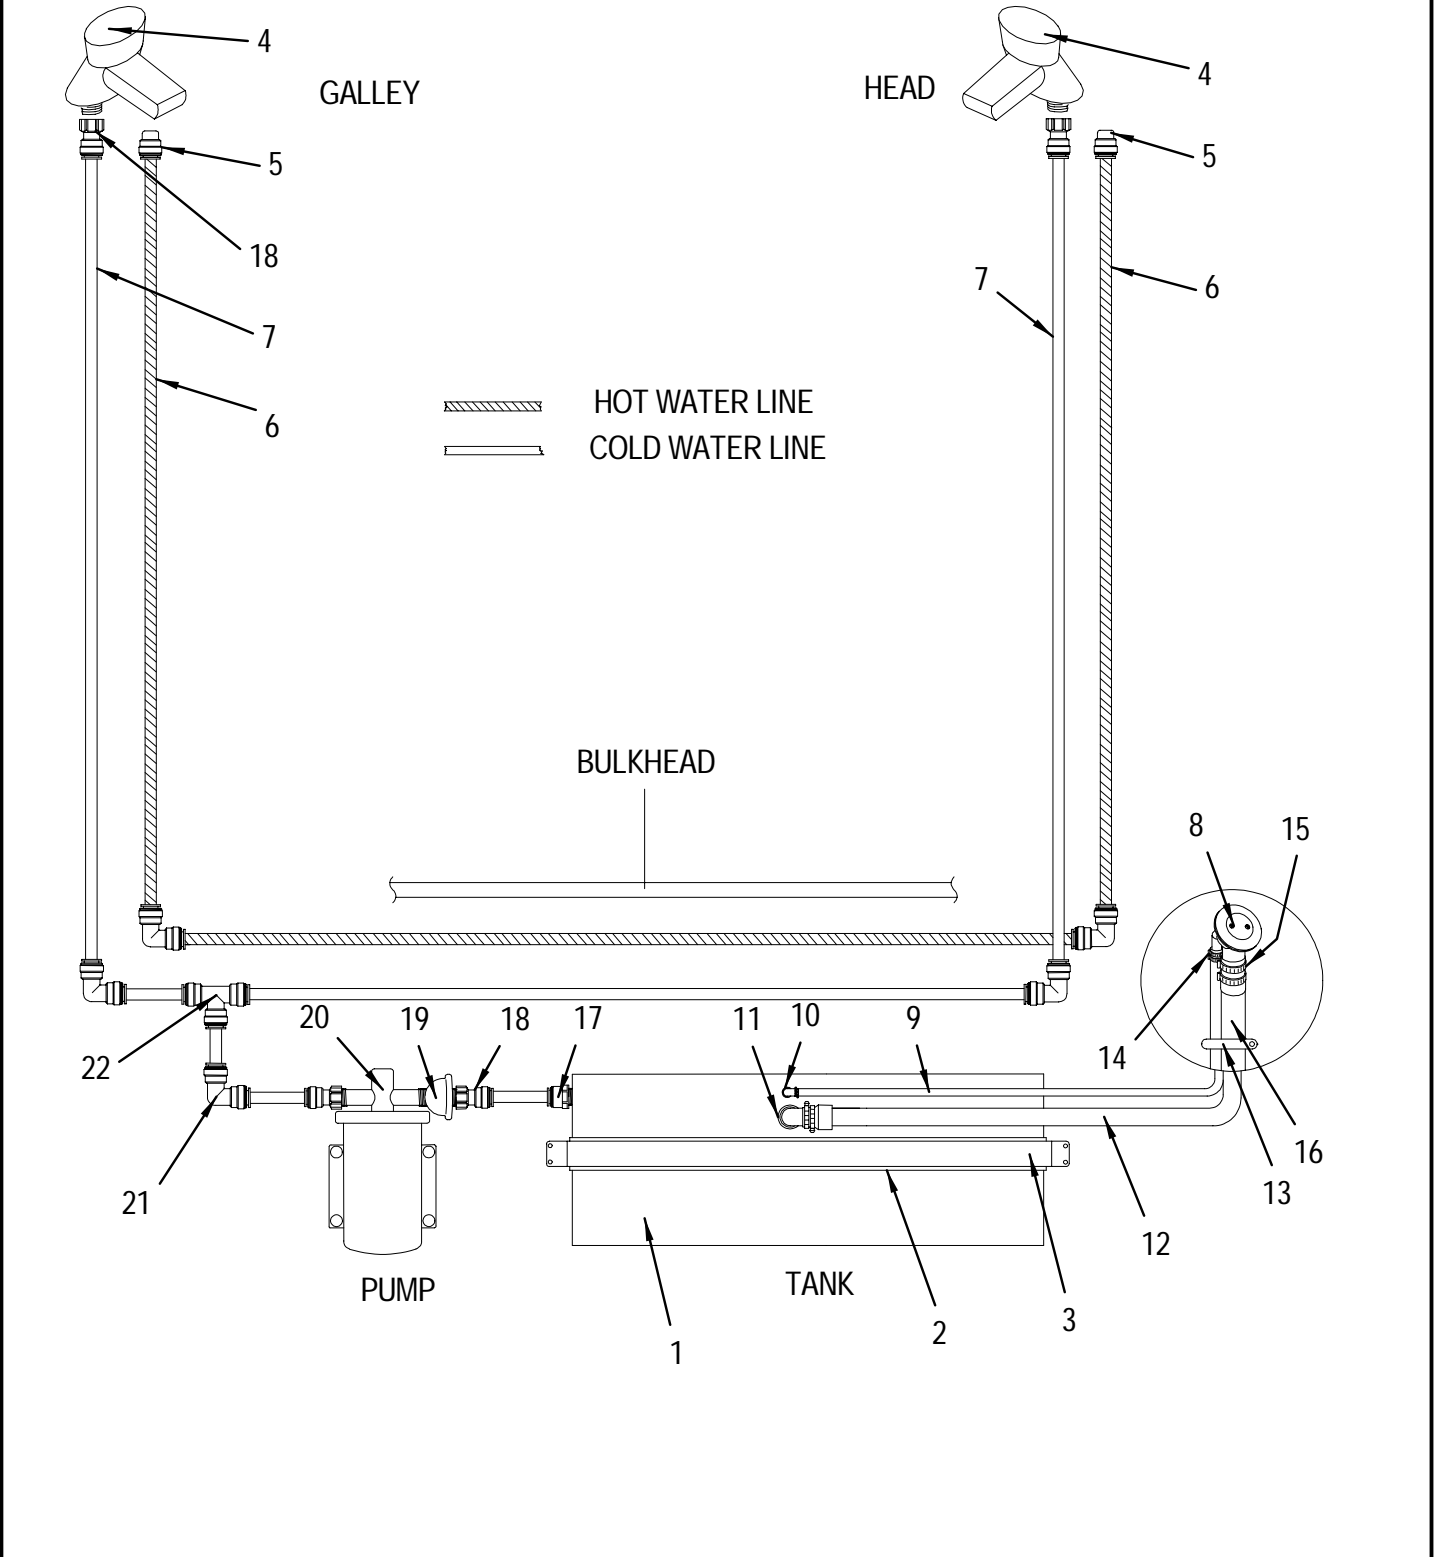

WATER SYSTEM

WATER SYSTEM

1	1228477	TANK, WATER 240DA-00 20GAL
2	485318	TAPE, FOAM CLSD-CELL NEOPRENE 3/8"TH X 2"W
3	129247	BAR, ALUM FLAT 1/8"X 2"X 12'
4	125542	FAUCET, GALLEY SGL ON DEMAND JABSCO
5	910091	CAP, WHALE END STOP 15MM
6	910042	TUBING, WHALE 15MM X 11MM X 164' RED
7	1137025	TUBING, WHALE 15MM X 10MM X 164' BLUE
8	1173137	DECK FILL, WATER W/VENT BLK
9	124719	HOSE, SANI/CHEMICAL TDX 5/8"
10	411132	ELBOW, PVC 1/2"MPT X 1/2"BARB X 90DEG
11	130344	ELBOW, PVC 1.5"MPT X 1.5"BARB X 90DEG
12	490219	HOSE, CORR SAN/WATER-FILL 1.5" RH
13	123604	CLAMP, LOOM VINYL DIP 2.5"
14	417998	CLAMP, HOSE #04M 1/4"-5/8" SS MINI
15	256693	CLAMP, HOSE #24 1"-2" SS .505
16	172726	HOSE CUFF, 1.5" RH WHT
17	909952	ADAPTER, WHALE STRAIGHT 1/2"M-15MM BRASS
18	1137041	ADAPTER, WHALE 1/2"F-15MM BRASS
19	406710	FILTER, IN-LINE WATER 1/2" FPT
20	1128164	PUMP, FRESH WATER SHURFLO 2.8GPM IMP
21	909937	ELBOW, WHALE 90DEG EQUAL 15MM
22	909929	TEE, WHALE EQUAL 15MM

NOT SHOWN LABELS

221903	LABEL, FRESH WATER (LEXAN)