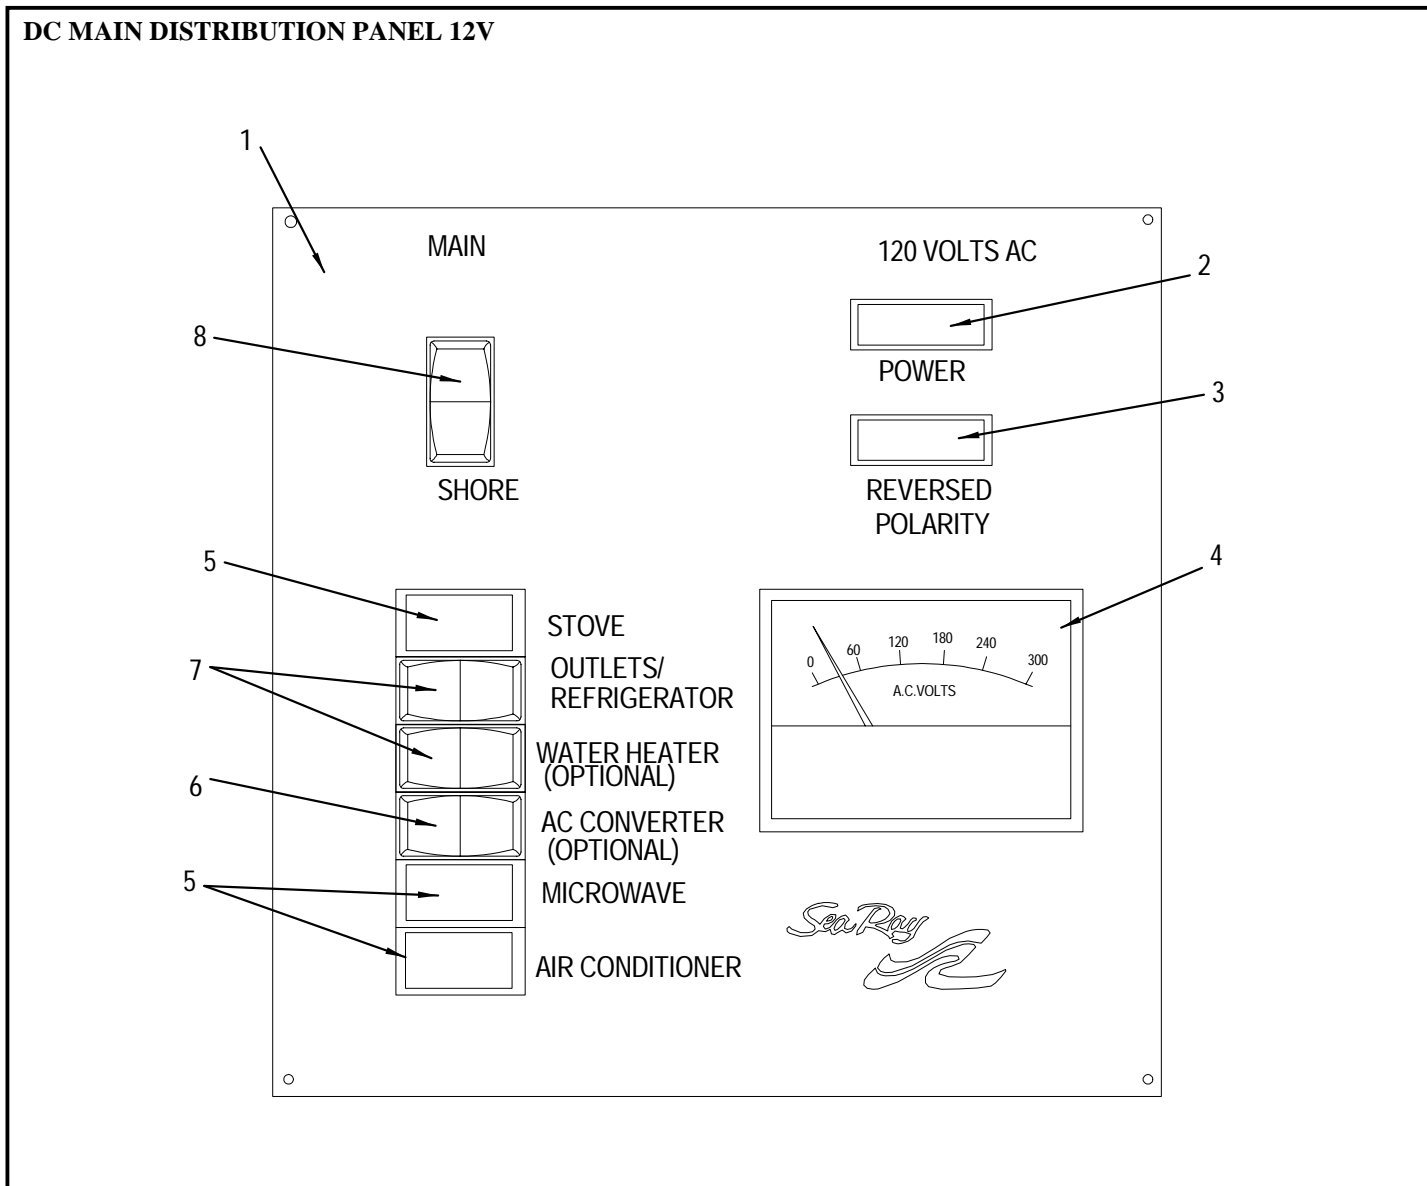

NOT SHOWN LABELS

1259977 PLATE, FEMALE 12V RECEPTACLE MNT

OWNERS PACKET

1236124	PACKET, MULTI-INFO 240DA-00
1236157	SUPPLEMENT, OWNERS MAN'L 00-240DA
1291897	MANUAL, OWNERS - SPBOAT-00
1236181	SPEC SHEET, 00, 240DA
1231174	MANUAL, PARTS 00 240DA
1093988	PACKET, OWNERS 2-COMP LEGAL SIZE CANVAS BLK
929828	CARD, BOATING GUIDE
704502	CARD, EXPRESS LIMITED TRANSFERABLE WARRANTY
605717	CATALOG, SEA RAY WEARABLES
865204	GUIDE, ABS/ACRYLIC CLEANING/REPAIR
388736	CHECK LIST, IN SERVICE - SP BOATS
833749	FUSE BOX, SPARE W/6 ATC BLADE STYLE
471219	BOOKLET, "HOW TO KEEP STAINLESS STAINLESS"
764316	DOCUMENT, CANVAS LTD WARRANTY
954164	VIDEO, 97 OWNER ORIENTATION SPBOAT NTSC