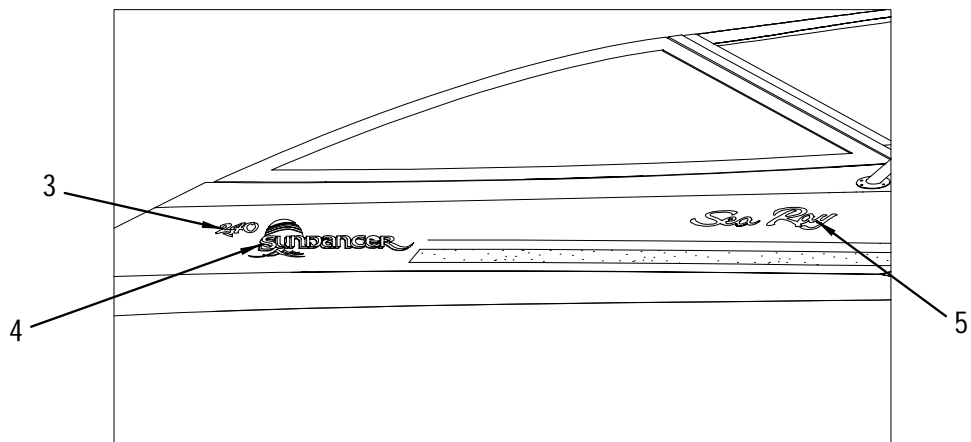

TRANSOM STORAGE & SWIM PLATFORM

1	1312230	LID, RTM 240DA-00 TRANSOM WALL PRL
2	1062348	HINGE, SS CONT 1.5"X 30"
3	1184175	RAIL, GRAB 24" STREAMLINE W/STUD FLANGES
4	619973	LATCH, FLUSH MOUNT PULL BLK 17MM-22MM
5	1268150	INSERT, HDPE OVAL HAWSE HOLE PRL
6	634550	BRACKET, SS GAS CYL 90DEG L-BRKT W/BALL LONG
7	1074780	CYLINDER, GAS 40PSI 12.04"EXT X 8.46"COMP
8	634592	BRACKET, SS GAS CYL FLAT W/BALL STUD
9	855809	ROPE, DOCKLINE STRAP WHT W/HDWR (SHORT STYLE)
10	840868	LIGHT, COURTESY ROUND W/FROSTED LENS 12V/5W
	1192368	BULB, REPL FOR #0840868 12V/5W
11	829416	INLET, "MAIN BRKR" HOUSING WHT
	582445	BRKR/TOGGLE, 2-POLE AC MED DELAY 35A
12	133678	INLET, SHORE POWER WHT 125V 30A
	1244367	CORD SET, 120V/30A 50FT POWERCORD PLUS
	133652	ADAPTER, SHORE CORD 125V/30A(F)-125V/15A(M)
13	1096262	FAUCET, SILLCOCK WASHDOWN (WHITECAP)
14	141168	INLET, WATER W/PRESS REGULATOR WHT

NOT SHOWN

802074	GALVANIC ISOLATOR, ZINC SAVER II 30AMP
407247	FLOORING, VINYL GRID DECKING WHT "DRI-DEK"
676122	ANGLE, PVC 1.5"X 1.5"X 3/16" GREY

TRANSOM SWIM PLATFORM

15	1304245	240DA 00, PLATFORM, SWIM FBRGLS HIN#
	1091560	PLATE, ALUM 1/4"X 2.25"X 2" W/9/16" HOLE
16	126599	EYE, STERN 1/2"X 3 7/16" W/BACKING PLATE
	793471	PLATE, BACKING UNIVERSAL 3/16"
17	1156348	TRIM, EDGE PEARL MOTOR BOX LARGE
18	325191	PLUG, RED BRASS DRAIN PLUG 1/2"MPT
	162263	PLUG, BRASS 1/2" MPT DRAIN SPARE
19	1291103	INSERT, HDPE SWMPLTFM W/SR LOGO PRL
20	883421	RAIL, STERN 190/210BR/CB W/SKI TOW POLISHED
21	941344	LADDER, SWIM 3-STEP SS CONCEALED REV GUDGNS
	1112879	LABEL, DANGER SHUT OFF ENG WHEN NEAR SWIMMERS
	973636	LADDER, SWIM 3-STEP SECTION
	274373	BUMPER, CANOE CLIP MED WHT
	909325	LADDER, TREAD 12 7/8"
	909317	LADDER, TREAD 11.75"
	973446	LADDER, TREAD 10 3/8"
	973453	LADDER, GUDGEON ASSY FIXED
	973560	LADDER, SWIM 3-STEP ROD MOUNT 3/8"OD 3/8-16
22	1291160	CLEAT, HDPE 3/4"X 1"X 4" PRL
23	844753	HINGE, SS CONT 2"X 15" W/1/8" PIN
24	1147107	HATCH, RTM LADDER RCSD ADDL PLTFM PRL W/DS 99
	274373	BUMPER, CANOE CLIP MED WHT

EXTERIOR (GRAPHICS)