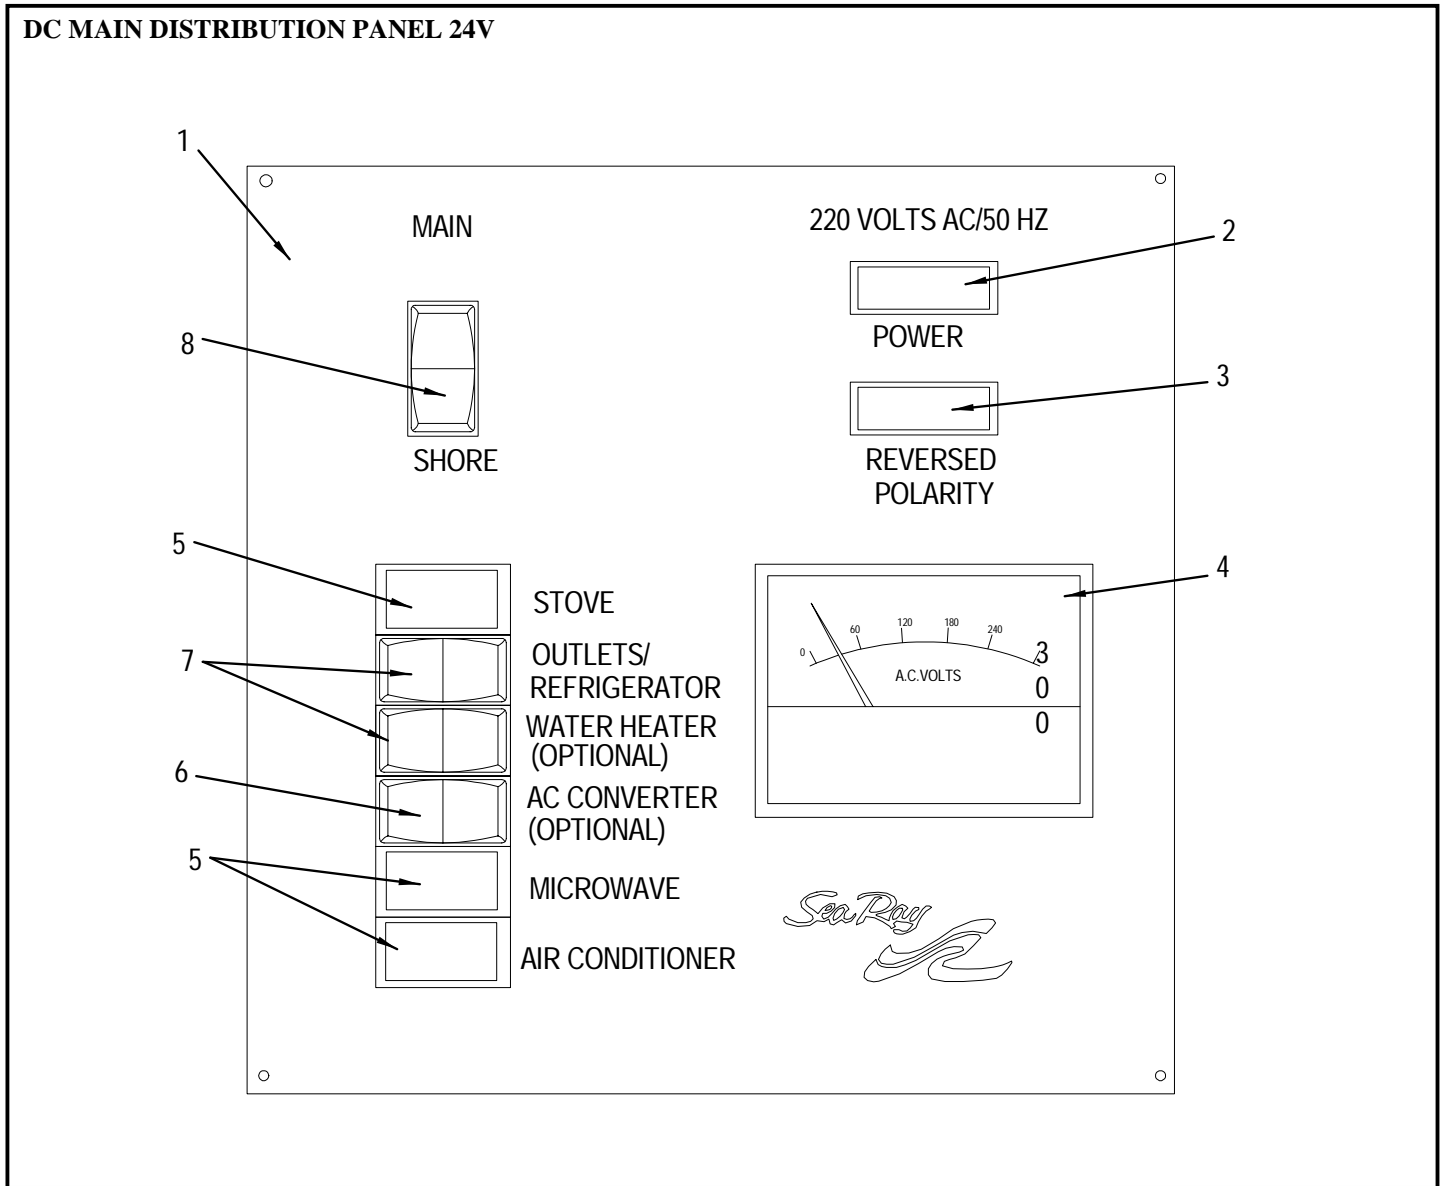

DC MAIN DISTRIBUTION PANEL 24V

- 1 829168 PANEL, 240DA-96 MDP 220V
- 894345 PANEL, BLANK:240DA-96 MDP 220V
- 179580 BUSS BAR, COPPER 1/8"X 1/2"X 6" W/10-32 HOLES
- 179606 BUSS BAR, DELRON SPACER
- 2 557603 LIGHT, POLARITY GRN 220V
- 3 557629 LIGHT, POLARITY RED 220V
- 4 468207 GAUGE, VOLTMETER AC 0-300 ANALOG WINDOW MOUNT
- 5 432872 PLUG, BRKR/ROCK
- 6 353326 BRKR/ROCK, SGL-POLE AC/DC HORZ 5A WHT
- 7 332593 BRKR/ROCK, SGL-POLE AC/DC HORZ 10A WHT
- 8 440354 BRKR/ROCK, 2-POLE AC/DC VERT 20A WHT