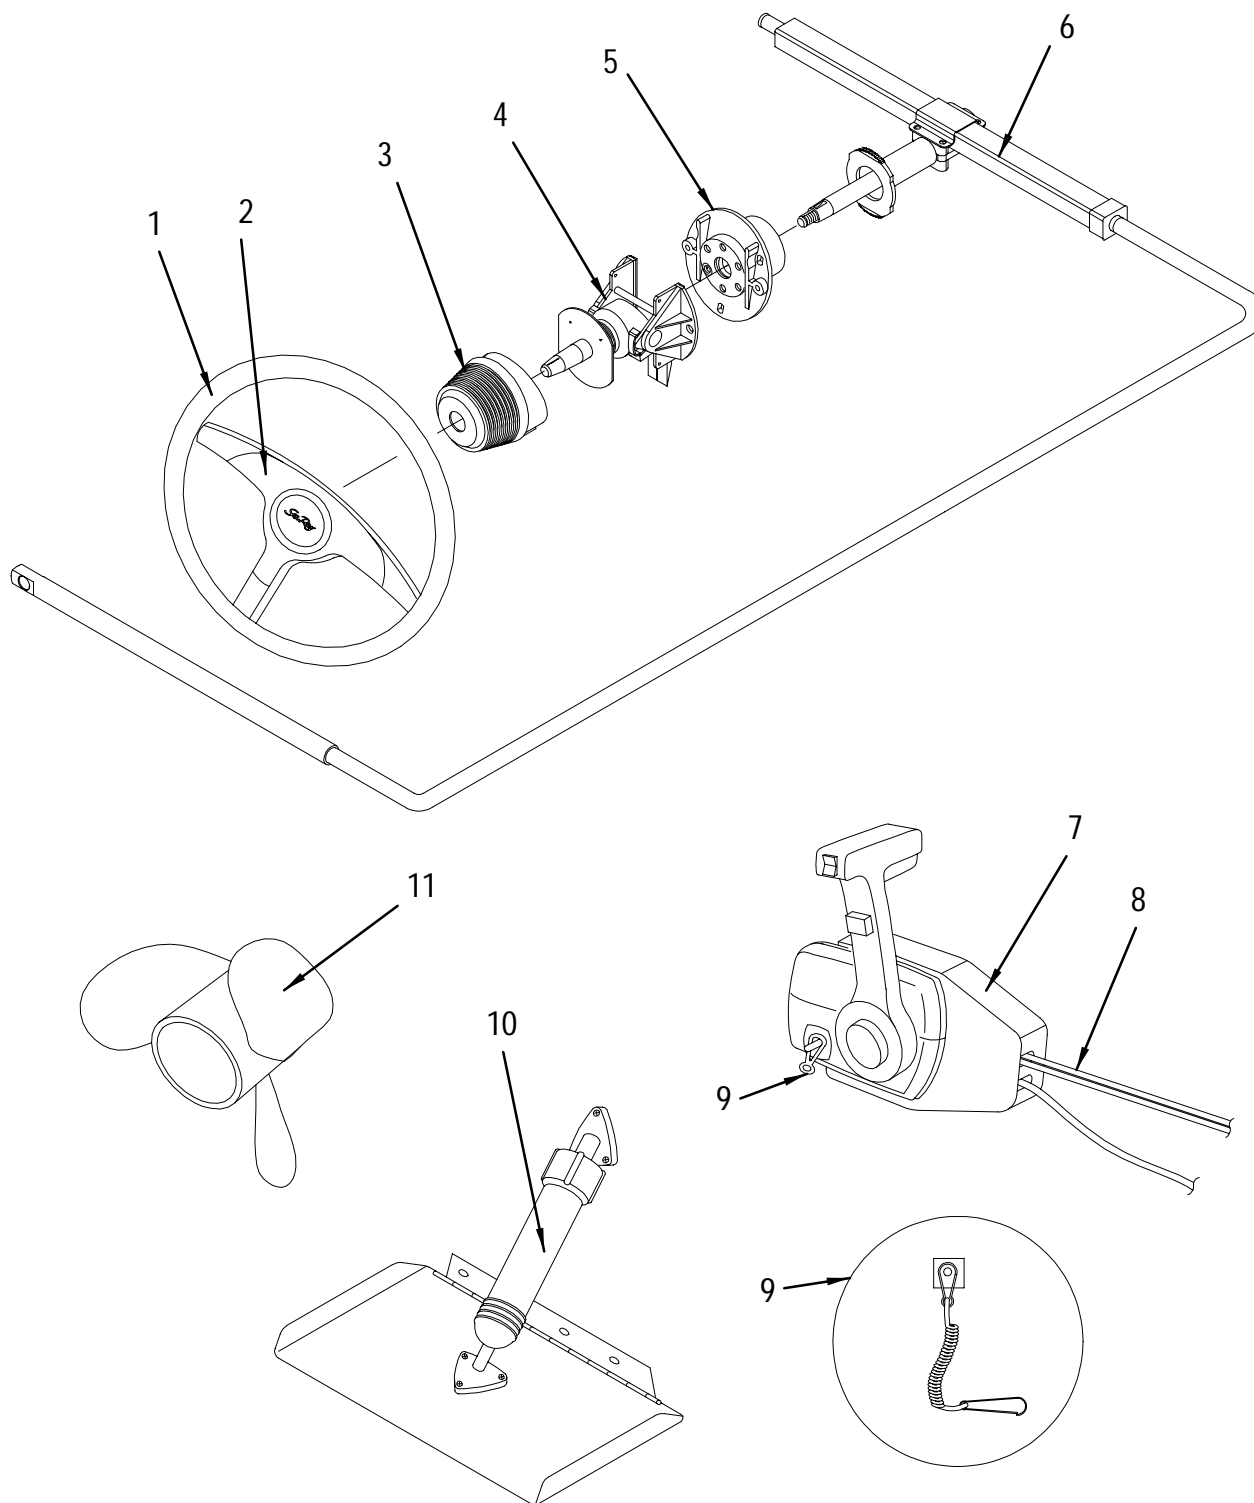

STEERING SYSTEM

STEERING SYSTEM

- 1 836239 STEERING WHEEL, 15" 8DEG 3-SPOKE 5-BOLT HUB
- 2 257196 EMBLEM, STEERING WHEEL
- 3 126987 STEERING, MOUNT 90 DEG BEZEL ONLY
- 4 662510 STEERING, PERFORMANCE TILT MECHANISM
- 5 1092246 STEERING, TILT HELM BACK-MNT
- 6 1091867 STEERING, BACK MNT RACK/CABLE 17.0' ASSY
- 7 819920 CONTROL, REM THRTL/SHIFT CLSC 3000 W/CONN
- 8 1006303 CABLE, CONTROL TELEFLEX 14' 600A/MERC SERIES
- 1006311 CABLE, CONTROL TELEFLEX 13' 600A/MERC SERIES
- 9 778928 LANYARD, COILED STOP SWITCH
- 10 856328 TRIM TAB, ASSY 10X12 PARA W/HDWR/FLUID
- 133876 TRIM TAB, HYD CYLINDER ONLY
- 214460 ZINC, TRIM TAB W/1/4-20 X 3/4" BOLT/NUT
- 271445 TRIM TAB, HYD PUMP ONLY 12V
- 841825 SHIM, PVC TRIM TAB PUMP BLK
- 556670 TRIM TAB, PLATE ASSY 10X12 PARA PORT
- 556688 TRIM TAB, PLATE ASSY 10X12 PARA STBD
- 11 944835 PROP, 14.5"X 19" ALUM BLACK MAX