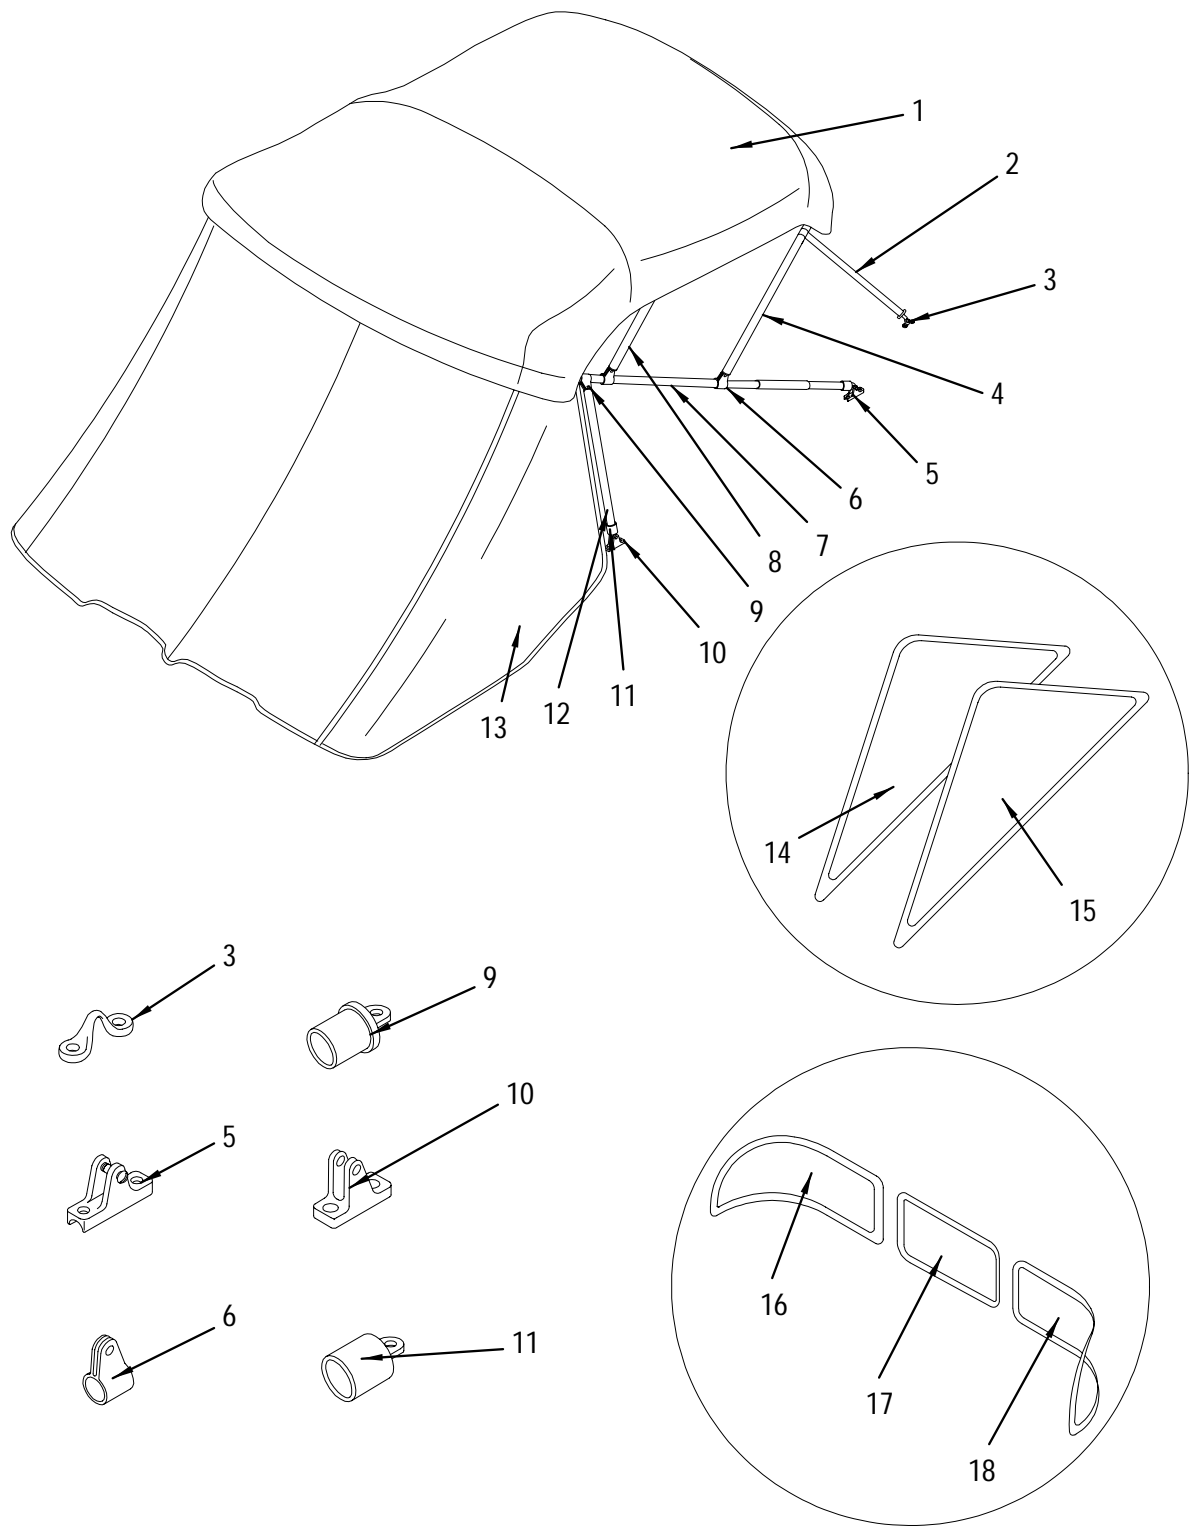

CANVAS (BIMINI TOP)

CANVAS (BIMINI TOP)

1	1296151	CANVAS, 240DA-00 BIM TOP TOAST
	1294495	CANVAS, 240DA-00 BIM TOP RED
	1296169	CANVAS, 240DA-00 BIM TOP MEDB
	1296177	CANVAS, 240DA-00 BIM TOP HNTR
2	1131994	CANVAS, 260DA-99 BIM TOP FWD STRAP
3	148031	EYE, STRAP EYE TIE-DOWN
4	1132018	CANVAS, 260DA-99 BIM TOP BOW2 N/HDWR
5	174953	HINGE, DECK CONCAVE 1" SS CONV TOP
	464115	LANYARD, 6" W/TAB
	720201	PIN, PULL 3/16" W/CABLE
6	595462	SLIDE, JAW SLIDE NYLON 7/8" GREY (CONV TOP)
7	1132026	CANVAS, 260DA-99 BIM TOP MAIN BOW N/HDWR
	1132042	CANVAS, 260DA-99 BIM TOP BOWS W/HDWR
	1132059	CANVAS, 260DA-99 BIM TOP HDWR MNT PKG
8	1132075	CANVAS, 260DA-99 BIM TOP BOW3 N/HDWR
9	595488	CAP, INSIDE EYE END 7/8" GREY NYLON
10	174995	HINGE, DECK FLAT 1" CONV TOP SS
11	221085	CAP, SS EYE END 7/8"
12	1132083	CANVAS, 260DA-99 BIM TOP REAR STANCH
13	1295187	CANVAS, 240DA-00 AFT CURT TOAST
	1295203	CANVAS, 240DA-00 AFT CURT RED
	1295195	CANVAS, 240DA-00 AFT CURT MEDB
	1295211	CANVAS, 240DA-00 AFT CURT HNTR

VISOR CURTAINS (continued)

18	1295153	CANVAS, 240DA-00 VISOR CURT CLEAR/RED STBD
	1184589	CANVAS, 240-00/260DA-99 VSR CURT CLR/MEDB STB
	1132141	CANVAS, 240-00/260DA-99 VSR CURT CLR/HNTR STB

BIMINI TOP BOOT

1	1296201	CANVAS, 240DA-00 BIM TOP BOOT TOAST
	1294537	CANVAS, 240DA-00 BIM TOP BOOT RED
	1296284	CANVAS, 240DA-00 BIM TOP BOOT MEDB
	1296292	CANVAS, 240DA-00 BIM TOP BOOT HNTR

BIMINI TOP FABRIC

	1278241	CANVAS, 240/260DA-00 BIM TOP FAB TOAST
	1310127	CANVAS, 240/260DA-00 BIM TOP FAB RED
	1310135	CANVAS, 240/260DA-00 BIM TOP FAB MEDB
	1310143	CANVAS, 240/260DA-00 BIM TOP FAB HNTR

NOT SHOWN COCKPIT COVER

	1295542	CANVAS, 240DA-00 BIM CPC TOAST
	1295708	CANVAS, 240DA-00 BIM CPC W/O SNPS TOAST
	1295575	CANVAS, 240DA-00 BIM CPC RED
	1295765	CANVAS, 240DA-00 BIM CPC W/O SNPS RED
	1295567	CANVAS, 240DA-00 BIM CPC MEDB
	1295757	CANVAS, 240DA-00 BIM CPC W/O SNPS MEDB
	1295583	CANVAS, 240DA-00 BIM CPC HNTR
	1295781	CANVAS, 240DA-00 BIM CPC W/O SNPS HNTR

SIDE CURTAIN SET

	1296300	CANVAS, 240DA-00 SIDE CURT SET TOAST
	1295518	CANVAS, 240DA-00 SIDE CURT SET RED
	1296318	CANVAS, 240DA-00 SIDE CURT SET W/SNPS MEDB
	1306661	CANVAS, 240DA-00 SIDE CURT SET W/SNPS HNTR

SIDE CURTAINS

14	1278373	CANVAS, 240DA/260DA-00 SIDE CURT PORT TOAST
	1295526	CANVAS, 240DA-00 SIDE CURT PORT RED
	1132232	CANVAS, 240DA-00/260DA-99 SIDE CURT PORT MEDB
	1132091	CANVAS, 240DA-00/260DA-99 SIDE CURT PORT HNTR
15	1278399	CANVAS, 240DA-00 SIDE CURT STBD TST
	1295534	CANVAS, 240DA-00 SIDE CURT STBD RED
	1132265	CANVAS, 240DA-00/260DA-99 SIDE CURT STBD MEDB
	1132240	CANVAS, 240DA-00/260DA-99 SIDE CURT STBD HNTR

VISOR CURTAIN SET

	1306760	CANVAS, 240DA-00 VISOR CURT CLEAR/TOAST
	1294487	CANVAS, 240DA-00 VISOR CURT CLEAR/RED
	1306786	CANVAS, 240DA-00 VISOR CURT CLEAR/MEDB
	1306802	CANVAS, 240DA-00 VISOR CURT CLEAR/HNTR

VISOR CURTAINS

16	1278423	CANVAS, 240/260DA-00 VSR CURT CLR/TOAST PORT
	1294503	CANVAS, 240DA-00 VISOR CURT CLEAR/RED PORT
	1184266	CANVAS, 240-00/260DA-99 VSR CURT CLR/MEDB PRT
	1132133	CANVAS, 240-00/260DA-99 VSR CURT CLR/HNTR PRT
17	1278415	CANVAS, 240/260DA-00 VSR CURT CLR/TOAST CTR
	1295146	CANVAS, 240DA-00 VISOR CURT CLEAR/RED CTR
	1132281	CANVAS, 240-00/260DA-99 VSR CURT CLR/MEDB CTR
	1132117	CANVAS, 240-00/260DA-99 VSR CURT CLR/HNTR CTR
18	1278449	CANVAS, 240/260DA-00 VSR CURT CLR/TOAST STBD