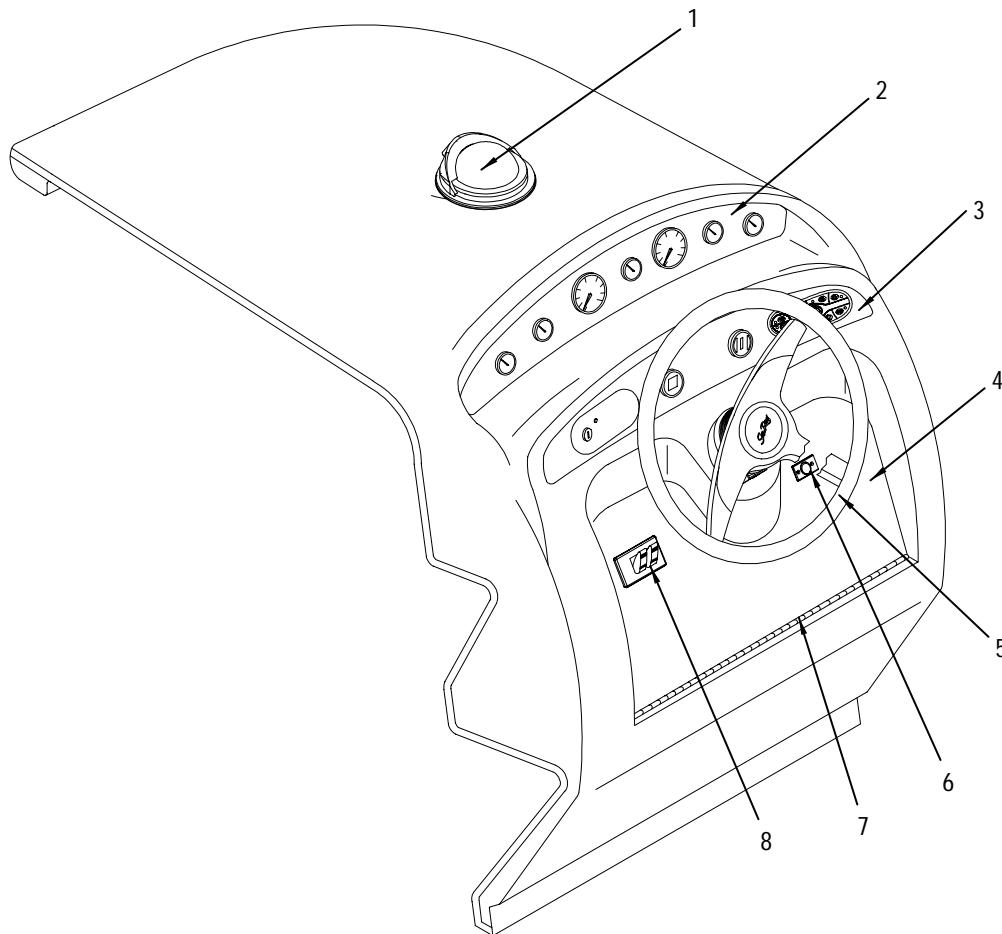

COCKPIT (HELM)

SEE FOLLOWING PAGE FOR PANEL DETAIL

COCKPIT (HELM)

- 1 783795 COMPASS, FLUSH MT 3 7/8" WHT HOUSE/BLUE LIGHT
- 2 1288463 PANEL, 240/260DA-00 INST A/F
- 1185271 PANEL, BLANK:260DA-99 INST
- 3 1307438 PANEL, BLANK:240/260DA-00 SECONDARY SW
- 1067511 PANEL, 240DA-98 SW/INST DSL DTRONIC
- 4 1249036 DOOR, HDPE 240DA-00 HELM ACCESS PRL
- 875484 ANTENNA LEAD, STEREO SOFT WIRE 30"
- 5 836239 STEERING WHEEL, 15" 8DEG 3-SPOKE 5-BOLT HUB
- 257196 EMBLEM, STEERING WHEEL
- 6 1259969 RECEPTACLE, FEMALE 12V
- 1259977 PLATE, FEMALE 12V RECEPTACLE MNT
- 7 195032 HINGE, AL CONT 1.25"X 72" SAT
- 8 1286855 PANEL, 240DA-00 SWITCH TRIM TABS
- 1310879 PANEL, BLANK:240DA-00 TRIM TAB
- 709501 ACTUATOR, ROCK VERT BLK W/O LENS TRIM TABS
- 709493 BODY, ROCK SW DPDT (MOM) CEN-OFF W/O LAMP

NOT SHOWN

- 1266626 HARNESS, 240DA-00 WIRE
- 1266642 HARNESS, 240DA-00 ENG
- 1266659 HARNESS, 240DA-00 TRIM