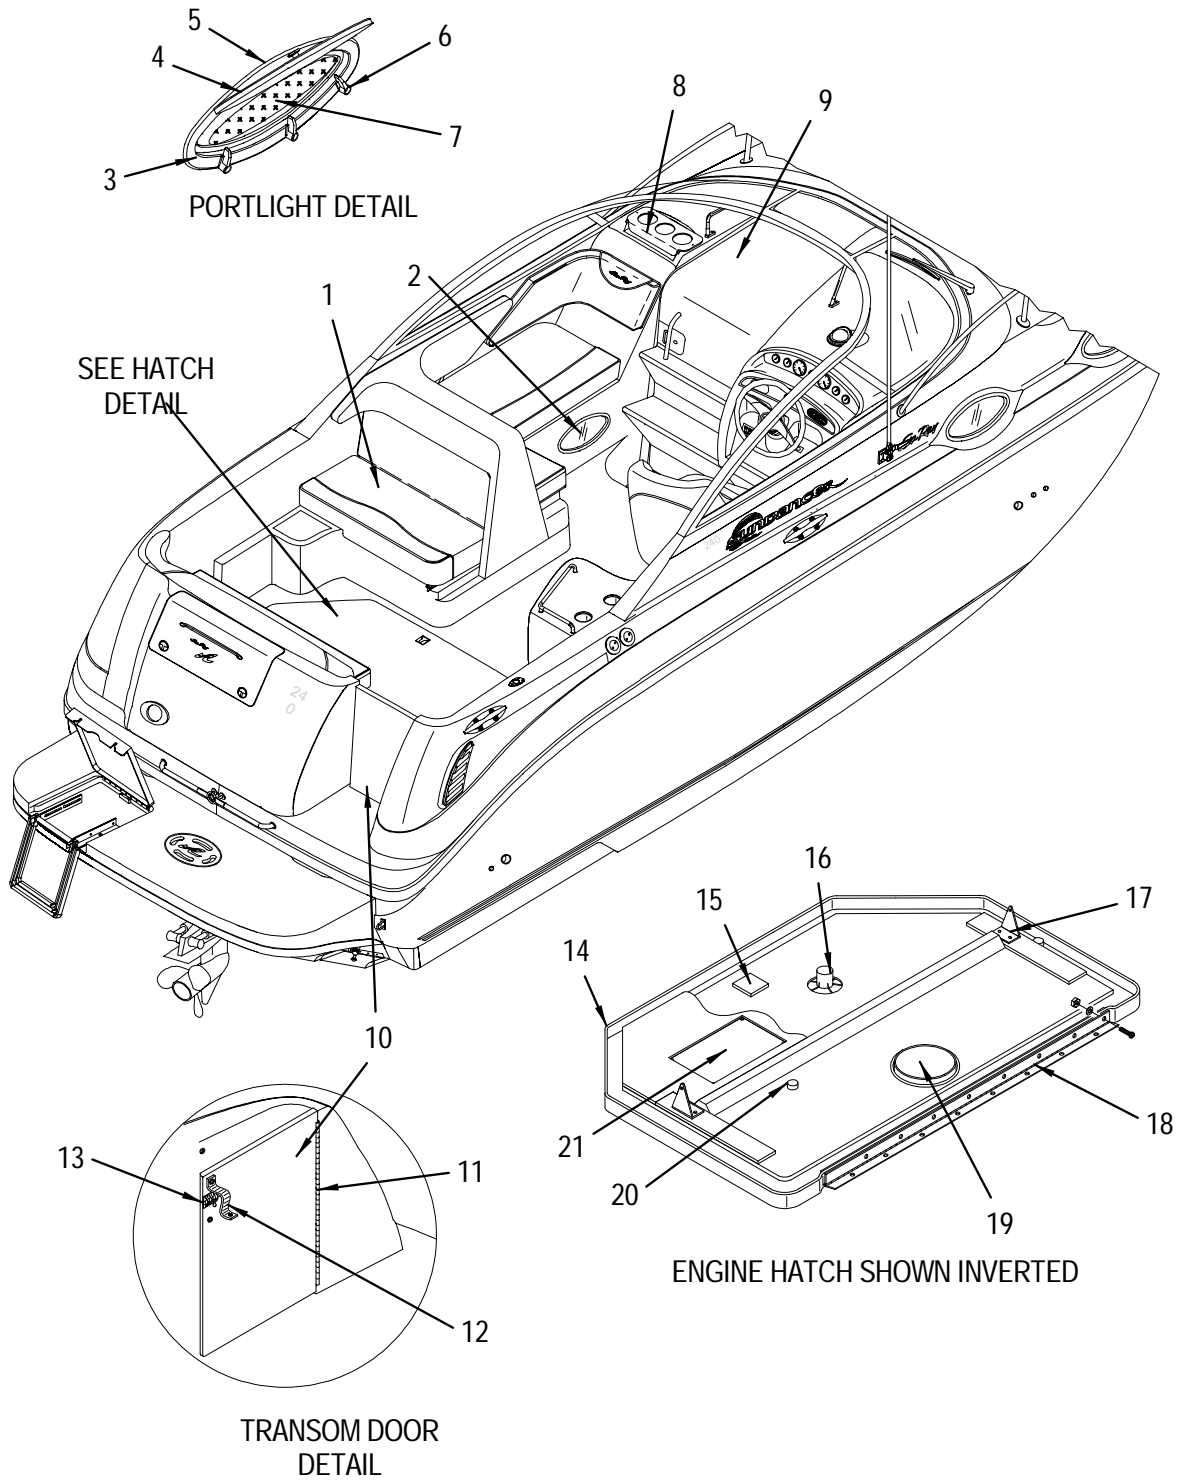

COCKPIT (PORT VIEW)

COCKPIT (PORT VIEW)

1	1305721	240DA 00, CUSH, BENCH SEAT HI#
	161729	HINGE, AL CONT 1.75"X 96" SAT
	1208057	HINGE, AL CONT FORM/DBL 2.5"X 34" BRT
	1196484	SLIDE, HDPE 260DA-99 AFT CKPT FACING SEAT
	1212661	TRACK ASSY, B/B W/SS KNOB 2PC
2	1212083	PORTLIGHT, OPENING ALL SS 1/4" MOD
3	959262	PORTLIGHT, FRAME ONLY SS (BOMAR)
4	834317	PORTLIGHT, DEAD LIGHT ONLY
5	866434	KNOB, PORTLIGHT KNOB ONLY (BOMAR)
6	1107044	PORTLIGHT, HANDLES QUICKDOGS (BOMAR)
7	959288	PORTLIGHT, SCREEN & GASKET (BOMAR)
8	1275684	HOLDER, PLEX 240DA-00 DRNK PORT DASH PRL
9	1305747	240DA 00, DOOR, ENTRYWAY CMPLT WHT FBRGLS HN#
	634501	NOSING, ALUM 5/8"X 10' T-1 ROUNDED BRITE BUFF
10	1280064	DOOR, HDPE 240DA-00 TRNSM PRL
11	195032	HINGE, AL CONT 1.25"X 72" SAT
12	170753	WEBBING, NYLON 9" ONE SNAP STRAP BLK
	154401	SNAP BUTTON, W/1/4" BARREL
	154393	SNAP SOCKET, MED ACTION
	154369	SNAP STUD, W/#8 X 3/8" PH SS
13	156240	BOLT, BARREL CHR 3"BOLT 3 7/16"LOA
	190579	BUSHING, NYLON 0.76"OD X 3/8"SHAFT
14	1305713	240DA 00, HATCH, BILGE FBRGLS HIN#
	315507	INSULATION, VIBRACON 1"
15	896217	PULL, FLUSH HATCH CHR T-HNDL
16	1182377	BASE, FLUSH MOUNT 40MM
17	634550	BRACKET, SS GAS CYL 90DEG L-BRKT W/BALL LONG
	634592	BRACKET, SS GAS CYL FLAT W/BALL STUD
	830794	CYLINDER, GAS 100PSI 20"EXT X 12"COMP
18	1192434	HINGE, SS CONT 1/8"X 3"X 54" 260DA-99 HATCH
19	1155993	ACCESS PLATE, POLYPROP W/O-RING 4" PEARL
20	804740	INSERT, LEG SOCKET BLACK 1" (CUSTOM)
21	1199462	PANEL, P/B 260DA-99 WARNING TAG

NOT SHOWN LABELS

551689	LABEL, WARNING PYHY FIRE EXT PRT (LEXAN)
722041	LABEL, DANGER/WARNING COMBO CNTRL STA
852640	LABEL, DOOR SECURED UNDERWAY
852657	LABEL, GAS VAPORS CAN EXPLODE
947820	LABEL, DO NOT STORE FUEL OR FLAM LIQUIDS
1291186	INSERT, D/H 240SD-00 BOW P&S AFT BLSTR GRNDVA