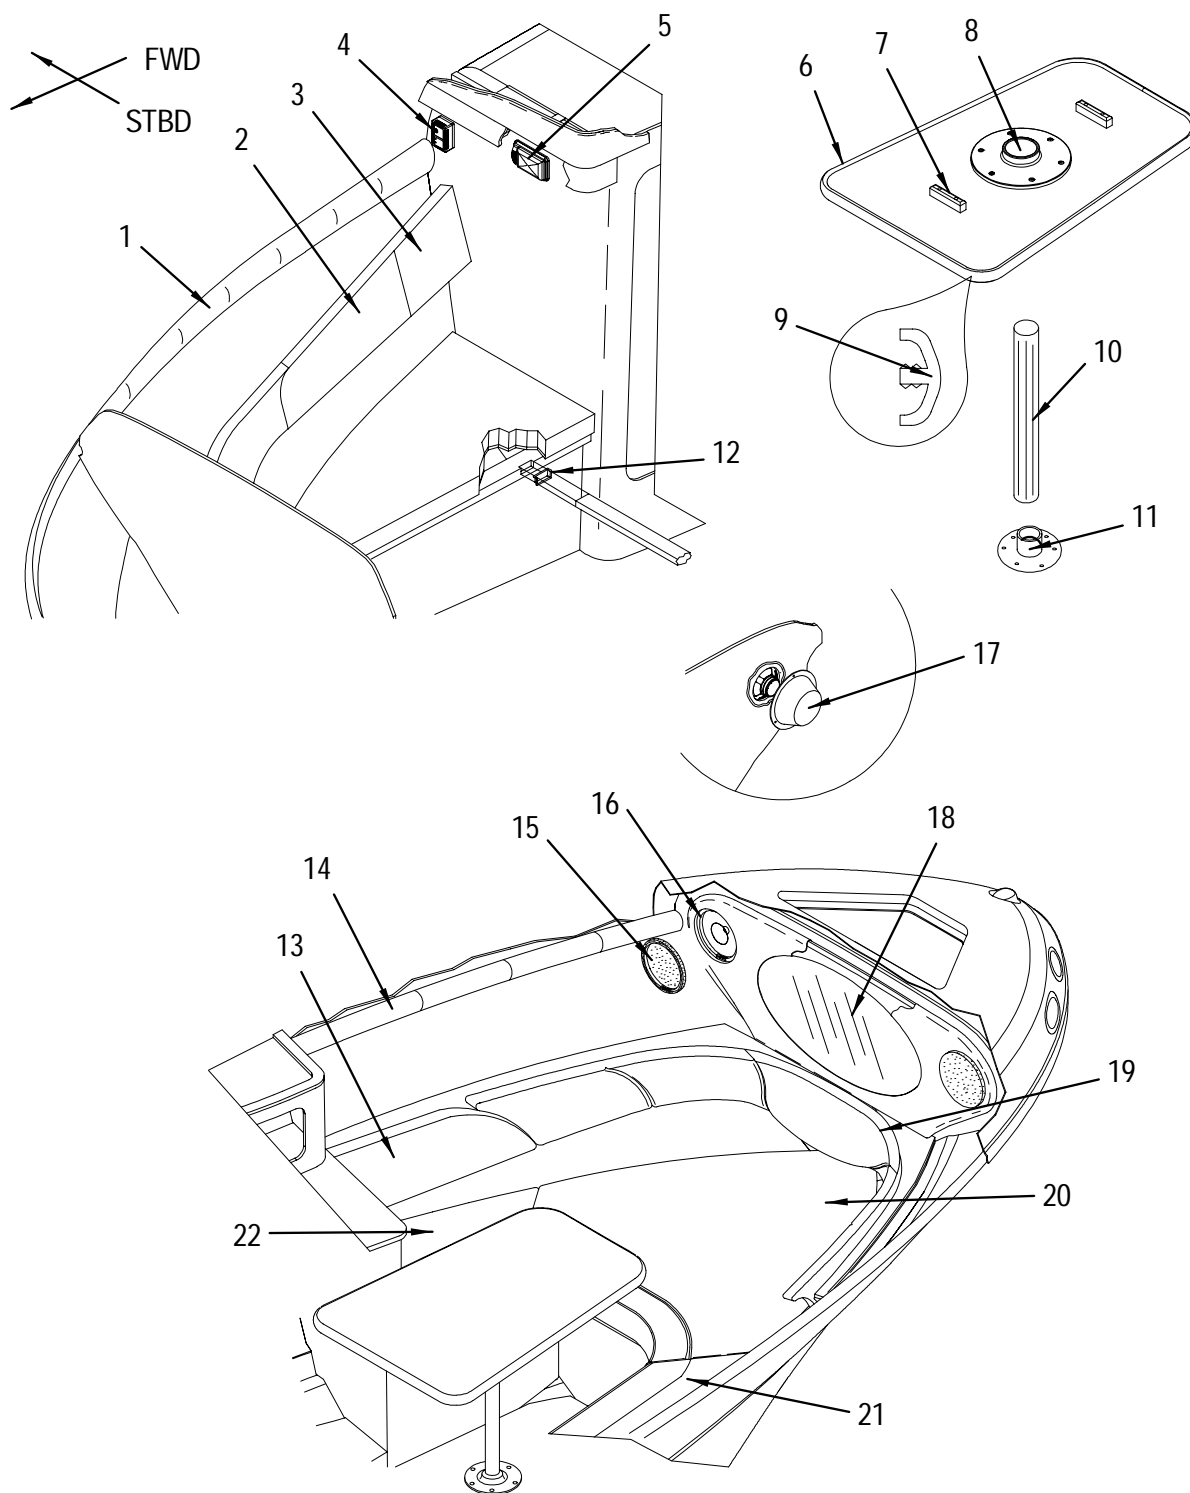

FORWARD STATEROOM (UPHOLSTERY)

FORWARD STATEROOM (UPHOLSTERY)

1	1298504	240DA 00, MUFF, GUNWALE STBD HIN#
2	1298512	240DA 00, BLSTR, VBERTH STBD FWD HIN#
	1298520	240DA 00, BLSTR SKIN, VBERTH STBD FWD HIN#
3	1298538	240DA 00, BLSTR, VBERTH STBD AFT HIN#
	1298546	240DA 00, BLSTR SKIN, VBERTH STBD AFT HIN#
4	965707	MONITOR, CO DETECTOR WHT
5	312975	LIGHT, SGL DOME FLUSH MT WHT W/SWITCH
	604801	BULB, DOME LIGHT 12V
6	1298686	240DA 00, TABLE, VBERTH HPL HIN#
7	609883	CLEAT, PLAS 3/4"X 1"X 4" GREY
8	876979	BASE, LEG/POST SURF MT ALUM
9	827436	TRIM, EDGE SEAL 3/4" WHT
10	872515	POST, TABLE LEG 30.25" ANOD TAPERED RIBBED
11	876961	BASE, LEG/POST FLUSH MT ALUM
12	221333	SUPPOT, ALUM BAR 3 3/8"X 1 5/8"X 1/16"
13	1298603	240DA 00, BLSTR, VBERTH PORT HIN#
	1298611	240DA 00, BLSTR SKIN, VBERTH PORT HIN#
14	1298595	240DA 00, MUFF, GUNWALE PORT HIN#
15	1049873	SPEAKER, DUAL CONE EXT 6.5" CM1600
16	1298579	240DA 00, COVER, SPEAKER INTERIOR HIN#
	1090430	FABRIC, SPKR CLOTH CREPE BUFF #18994 1/8"FB
17	489617	COVER, SPEAKER EXTERIOR COVER BACKING
18	1298587	240DA 00, MIRROR ASSY, FWD BERTH HIN#
	1270867	MIRROR, 1/8"X 18"X 32.25"
19	1298645	240DA 00, BLSTR, VBERTH FWD HIN#
	1298652	240DA 00, BLSTR SKIN, VBERTH FWD HIN#
20	1298660	240DA 00, CUSH, VBERTH FWD HIN#
	1298678	240DA 00, CUSH SKIN, VBERTH FWD HIN#
21	1298553	240DA 00, CUSH, VBERTH STBD HIN#
	1298561	240DA 00, CUSH SKIN, VBERTH STBD HIN#
22	1298629	240DA 00, CUSH, VBERTH PORT HIN#
	1298637	240DA 00, CUSH SKIN, VBERTH PORT HIN#

FILLER CUSHIONS

2	1298512	240DA 00, BLSTR, VBERTH STBD FWD HIN#
	1298520	240DA 00, BLSTR SKIN, VBERTH STBD FWD HIN#
13	1298603	240DA 00, BLSTR, VBERTH PORT HIN#
	1298611	240DA 00, BLSTR SKIN, VBERTH PORT HIN#

FORWARD BERTH UPHOLSTERY MATERIALS

1129071	FABRIC, KEY WEST BLUE FLAT W/LATEX BK (WHITE/BLUE PACKAGE)
1129089	FABRIC, KEY WEST GRN FLAT W/LATEX BK (WHITE/GREEN PACKAGE)

FORWARD STATEROOM-SHELF BOLSTERS & CUSHIONS WHITE/

1129097	FABRIC, KEY WEST TAUPE FLAT W/LATEX BK

HEADLINER / HULL LINER / BULKHEADS

1128487	FABRIC, GEOMETRIC STRAW (NDLPNCH) W/BACK

INTERIOR CARPET SNAP IN CARPET OPTION

1224088	CARPET, EXT 28 OZ DUNE MARBLE #903 RL

NOT SHOWN

1052851	SNAP CAP, PRESS-ON COVER #2 PHILLIP BEIGE

WASHABLE SURFACES / VINYL COVERED CABINETS

1140367	VINYL, RVIEW LT CAMEO N/W FLAT
1140375	VINYL, RVIEW LT CAMEO N/W 1/4"FB W/DOW