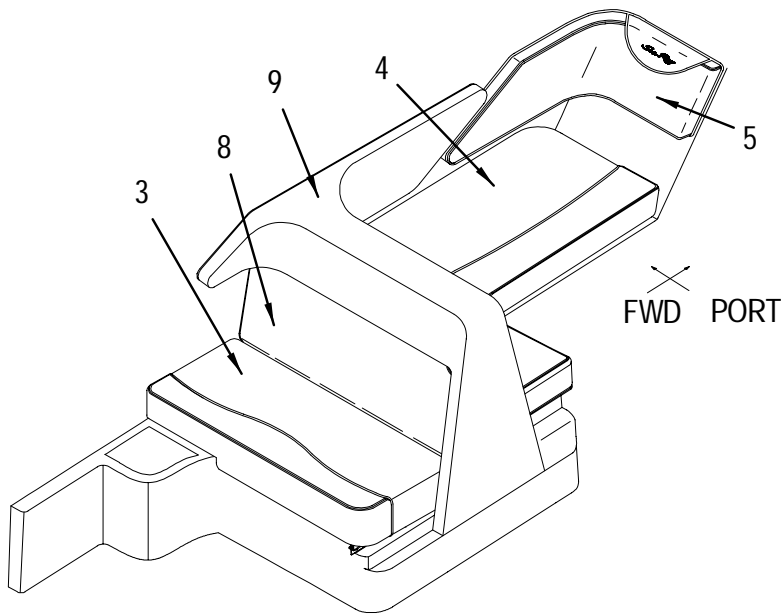

COCKPIT (UPHOLSTERY)