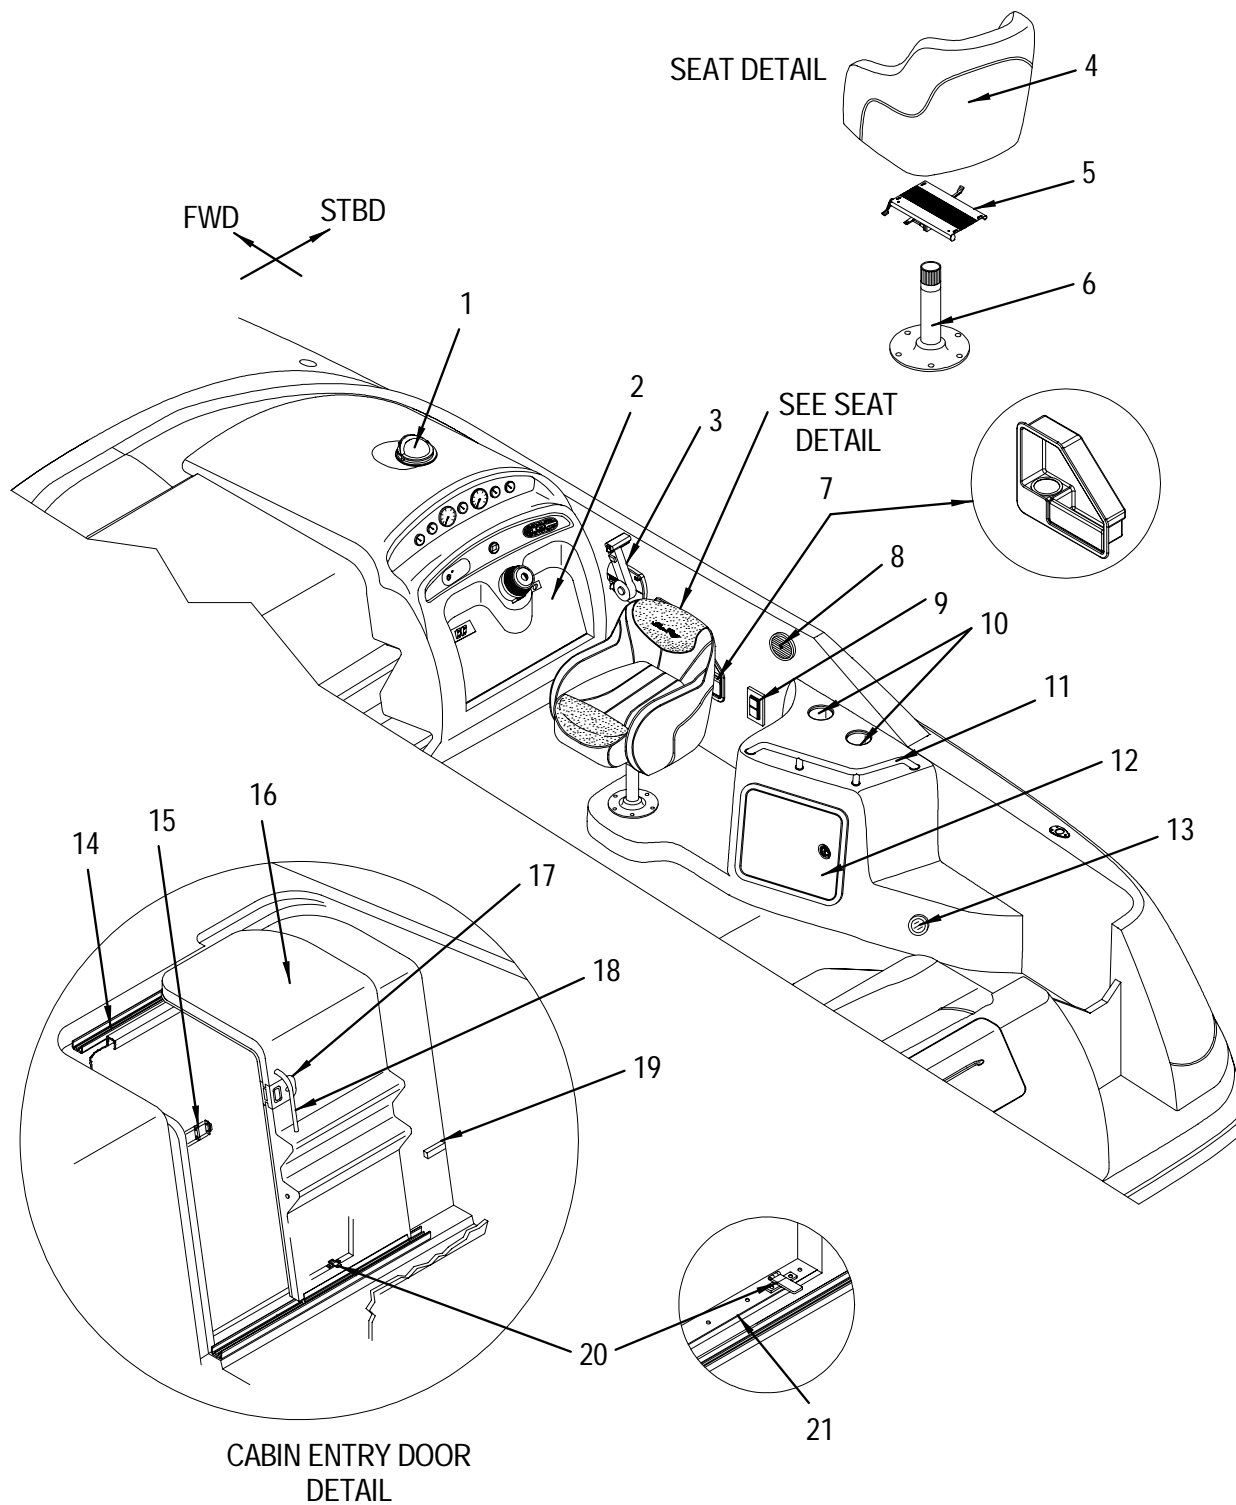

COCKPIT (PORT VIEW)

1	1305721	240DA 00, CUSH, BENCH SEAT HI#
	161729	HINGE, AL CONT 1.75"X 96" SAT
	1208057	HINGE, AL CONT FORM/DBL 2.5"X 34" BRT
	1196484	SLIDE, HDPE 260DA-99 AFT CKPT FACING SEAT
	1212661	TRACK ASSY, B/B W/SS KNOB 2PC
2	1212083	PORTLIGHT, OPENING ALL SS 1/4" MOD
3	959262	PORTLIGHT, FRAME ONLY SS (BOMAR)
4	834317	PORTLIGHT, DEAD LIGHT ONLY
5	866434	KNOB, PORTLIGHT KNOB ONLY (BOMAR)
6	1107044	PORTLIGHT, HANDLES QUICKDOGS (BOMAR)
7	959288	PORTLIGHT, SCREEN & GASKET (BOMAR)
8	1275684	HOLDER, PLEX 240DA-00 DRNK PORT DASH PRL
9	1305747	240DA 00, DOOR, ENTRYWAY CMPLT WHT FBRGLS HN#
	634501	NOSING, ALUM 5/8"X 10' T-1 ROUNDED BRITE BUFF
10	1280064	DOOR, HDPE 240DA-00 TRNSM PRL
11	195032	HINGE, AL CONT 1.25"X 72" SAT
12	170753	WEBBING, NYLON 9" ONE SNAP STRAP BLK
	154401	SNAP BUTTON, W/1/4" BARREL
	154393	SNAP SOCKET, MED ACTION
	154369	SNAP STUD, W/#8 X 3/8" PH SS
13	156240	BOLT, BARREL CHR 3"BOLT 3 7/16"LOA
	190579	BUSHING, NYLON 0.76"OD X 3/8"SHAFT
14	1305713	240DA 00, HATCH, BILGE FBRGLS HIN#
	315507	INSULATION, VIBRACON 1"
15	896217	PULL, FLUSH HATCH CHR T-HNDL
16	1182377	BASE, FLUSH MOUNT 40MM
17	634550	BRACKET, SS GAS CYL 90DEG L-BRKT W/BALL LONG
	634592	BRACKET, SS GAS CYL FLAT W/BALL STUD
	830794	CYLINDER, GAS 100PSI 20"EXT X 12"COMP
18	1192434	HINGE, SS CONT 1/8"X 3"X 54" 260DA-99 HATCH
19	1155993	ACCESS PLATE, POLYPROP W/O-RING 4" PEARL
20	804740	INSERT, LEG SOCKET BLACK 1" (CUSTOM)
21	1199462	PANEL, P/B 260DA-99 WARNING TAG

NOT SHOWN LABELS

551689	LABEL, WARNING PYHY FIRE EXT PRT (LEXAN)
722041	LABEL, DANGER/WARNING COMBO CNTRL STA
852640	LABEL, DOOR SECURED UNDERWAY
852657	LABEL, GAS VAPORS CAN EXPLODE
947820	LABEL, DO NOT STORE FUEL OR FLAM LIQUIDS
1291186	INSERT, D/H 240SD-00 BOW P&S AFT BLSTR GRNDVA

COCKPIT (STARBOARD VIEW & ENTRY DOOR)