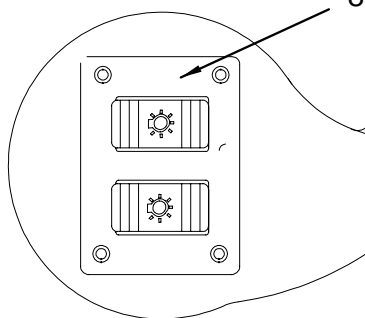

(ENTRYWAY LIGHT SWITCH PANEL)