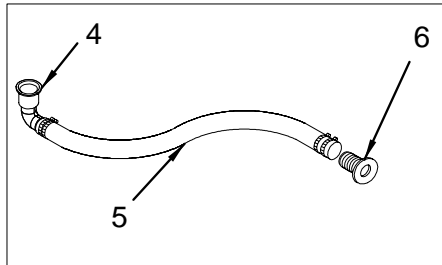

ANCHOR HATCH DRAIN