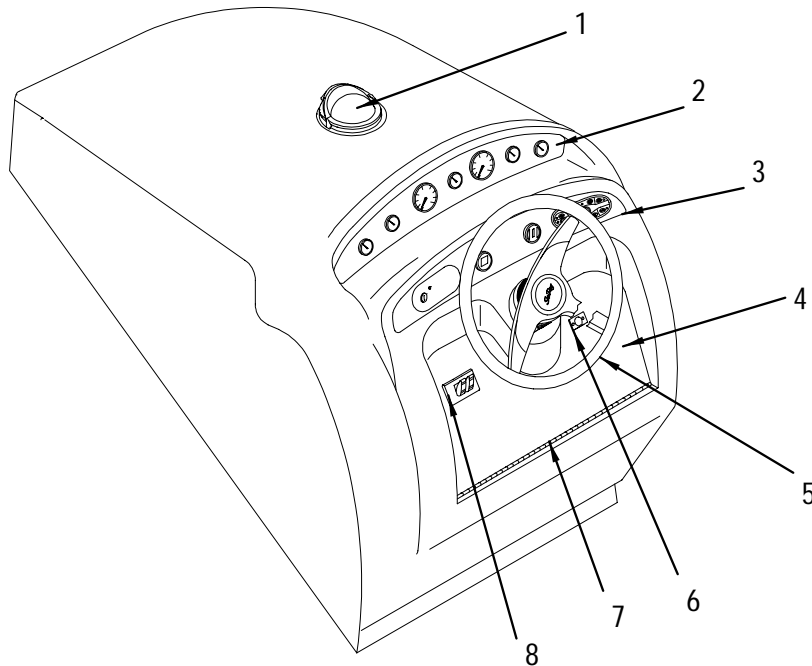

COCKPIT (HELM AND CABIN ENTRY DOOR)

HELM DETAIL