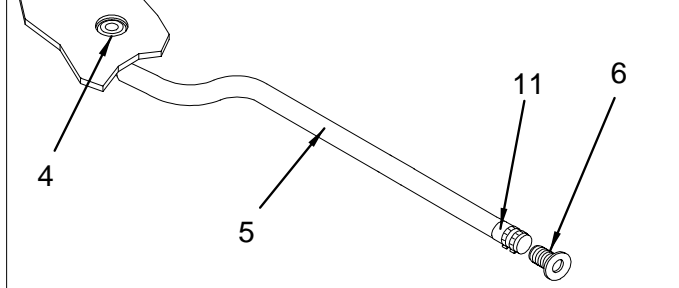

COCKPIT STEP DRAIN