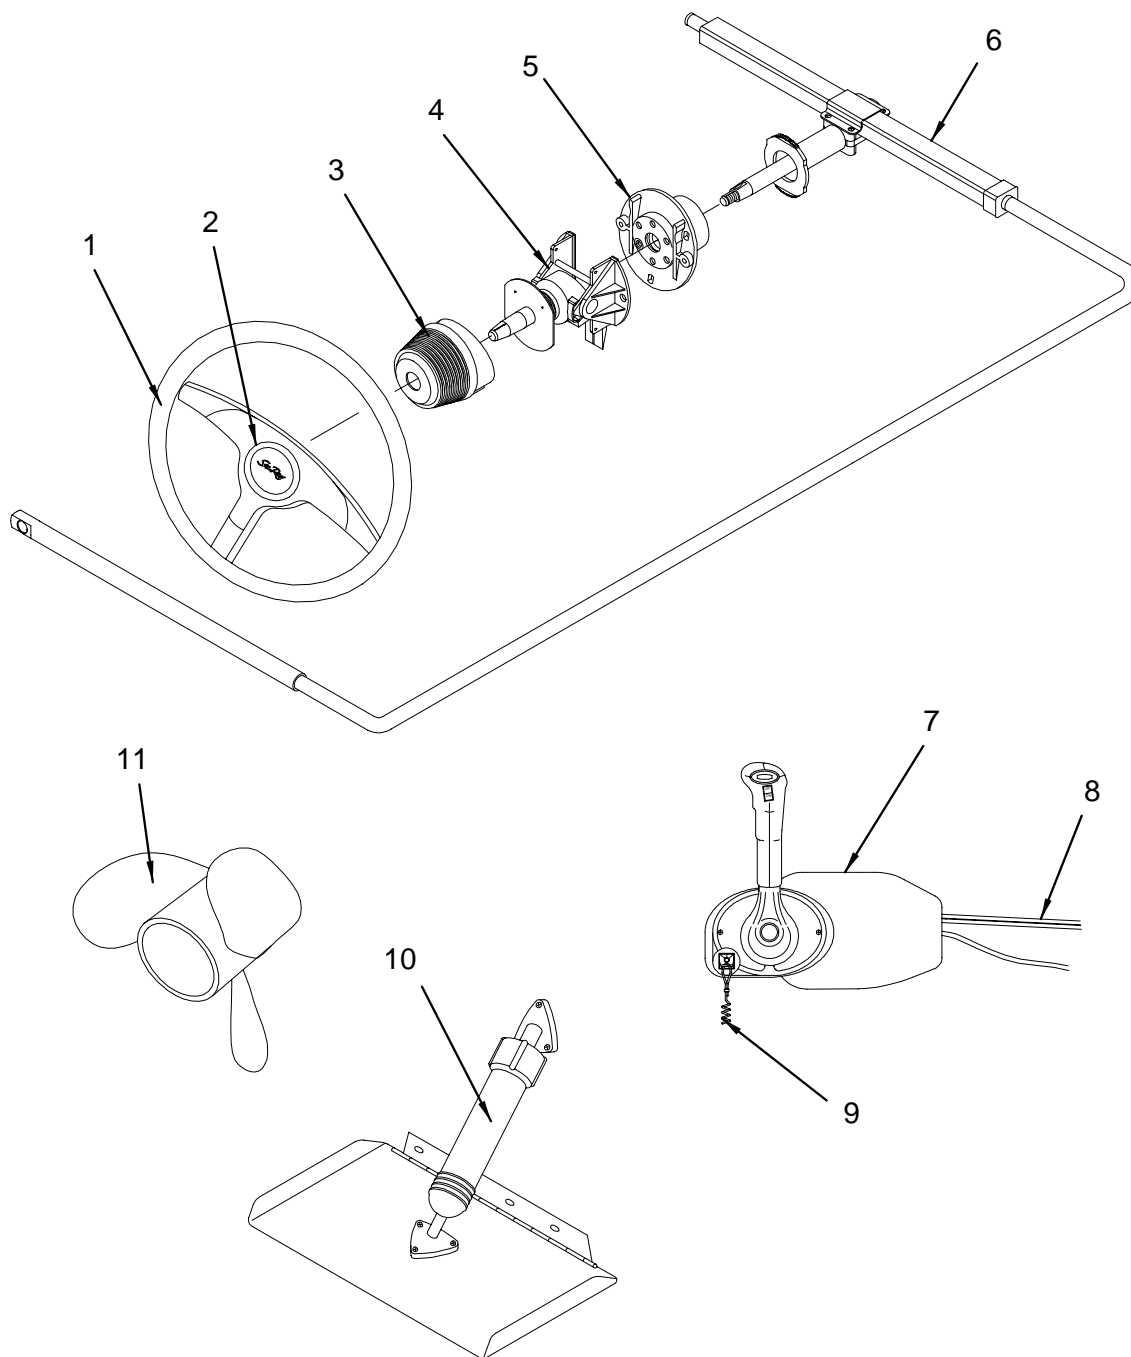

STEERING SYSTEM