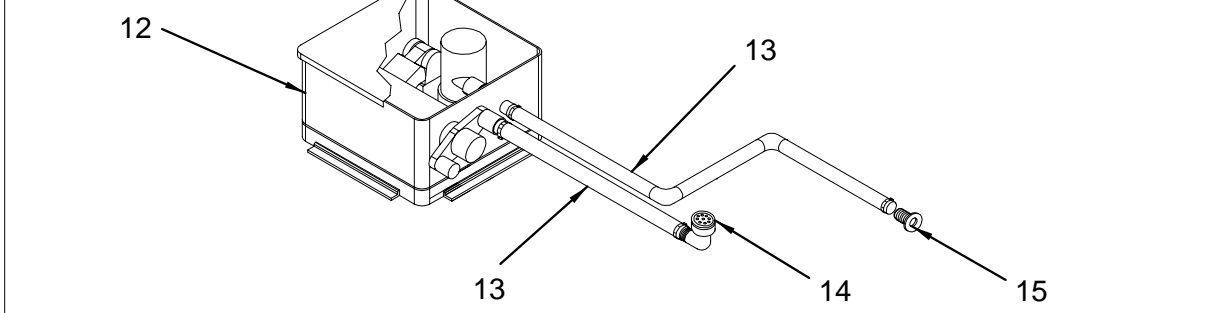

SHOWER SUMP DRAINAGE