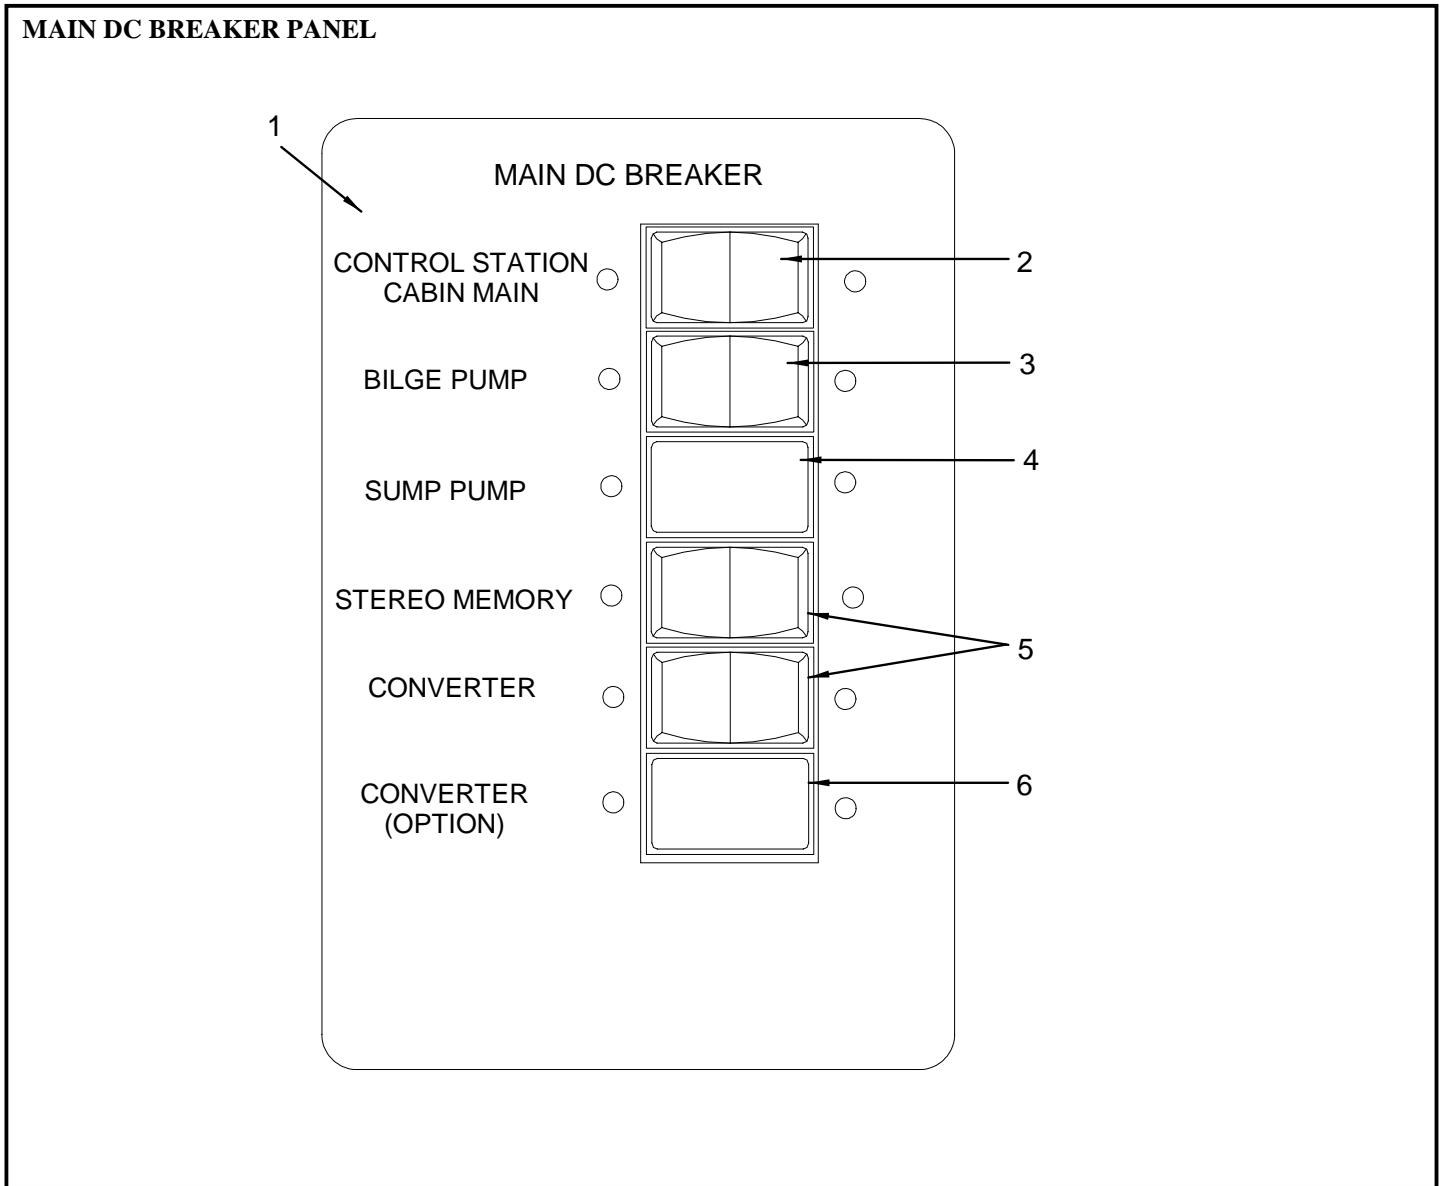

MAIN DC BREAKER PANEL

- 1 1265461 PANEL, 240DA-00 MAIN DC BRKR
- 1265487 PANEL, BLANK:240DA-00 MAIN DC BRKR
- 2 1181775 BRKR/ROCK, SGL-POLE MNL RSET DC IGNPRT 50A YL
- 3 1289115 BRKR/ROCK, SGL-POLE MNL RSET DC IGNPRT 4A YLW
- 4 432872 PLUG, BRKR/ROCK
- 1181726 BRKR/ROCK, SGL-POLE MNL RSET DC IGNPRT 5A YLW
- 5 1181759 BRKR/ROCK, SGL-POLE MNL RSET DC IGNPRT 15A YL
- 6 432872 PLUG, BRKR/ROCK
- 1181759 BRKR/ROCK, SGL-POLE MNL RSET DC IGNPRT 15A YL

NOT SHOWN

- 1148121 BRKR, SURF MNT THERMAL 60AMP MANUAL RESET