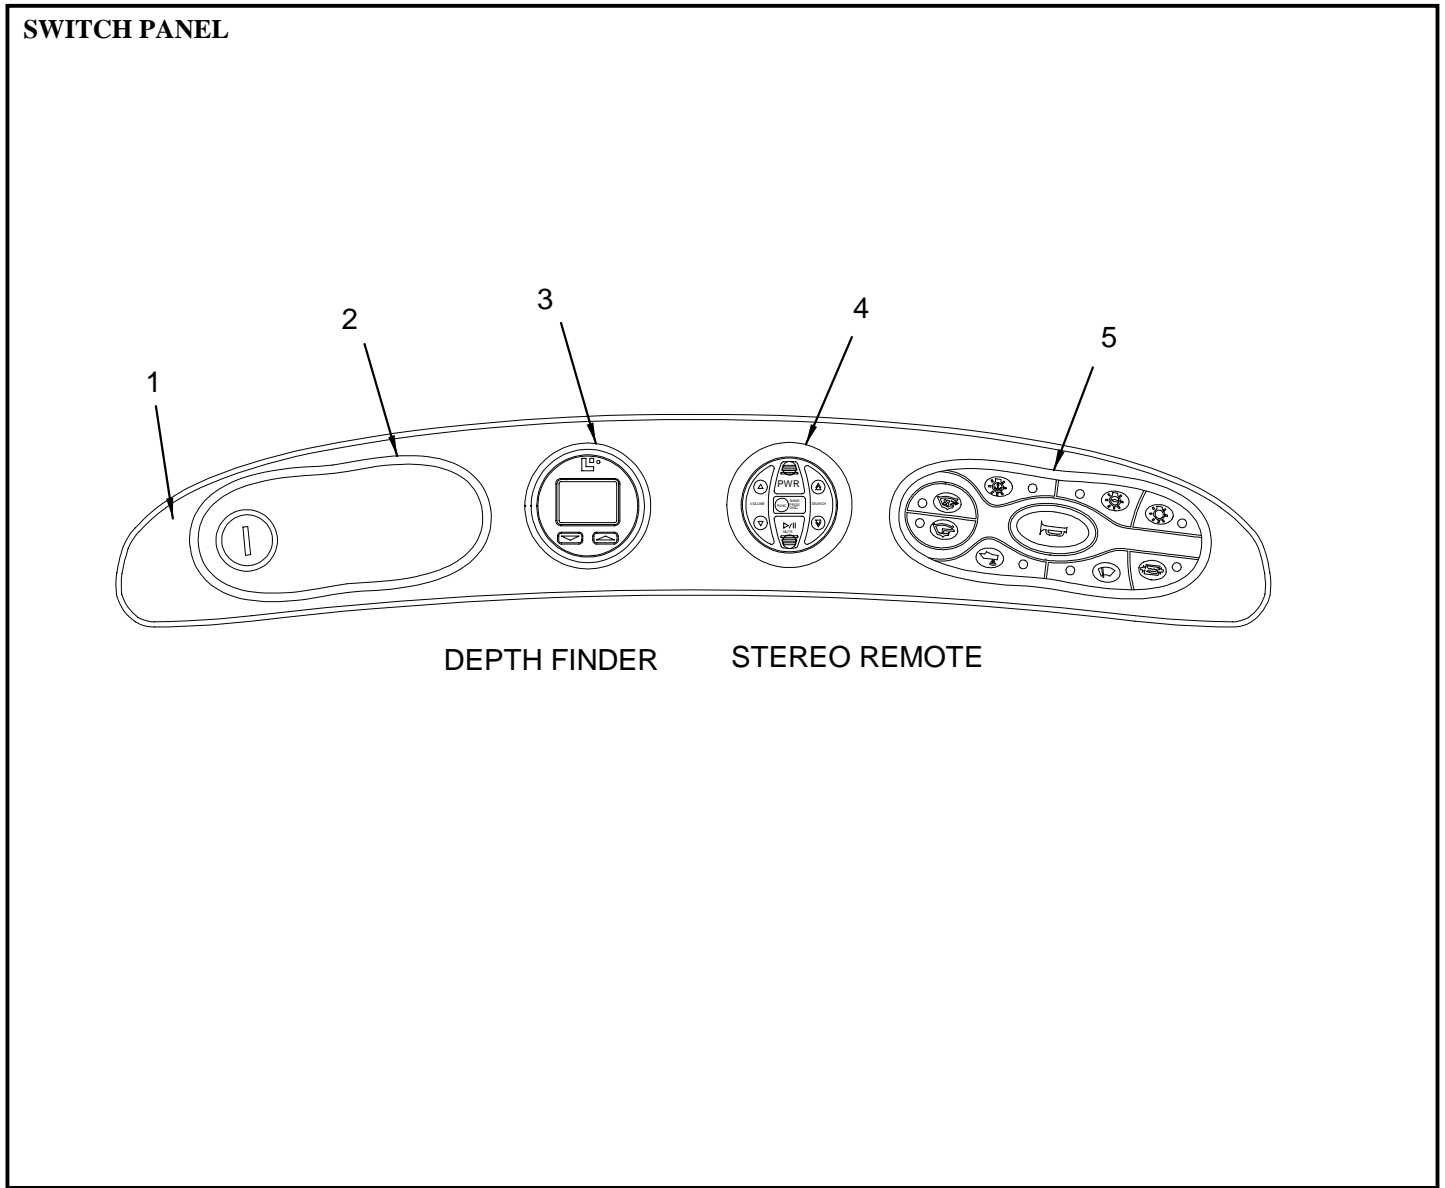

SWITCH PANEL

- 1 1307438 PANEL, BLANK:240/260DA-00 SECONDARY SW
- 1067511 PANEL, 240DA-98 SW/INST DSL DTRONIC
  (ABOVE # DIESEL OPTION)
- 2 1450741 PANEL, 240DA/245WE/260DA-01 IGN SW GAS BLK
- 1450733 PANEL, 240/260DA/245WE/-01 IGN SW DSL BLK
- 1375476 SWITCH, IGN ASSY
- 1409366 SWITCH, IGN STARTER
- 1403161 KEY, IGN W/RUBBER SR GRIP "J"
- 1403179 KEY, IGN W/RUBBER SR GRIP "K"
- 1403187 KEY, IGN W/RUBBER SR GRIP "L"
- 1403195 KEY, IGN W/RUBBER SR GRIP "M"
- 1403237 KEY, IGN W/RUBBER SR GRIP "N"
- 1403203 KEY, IGN W/RUBBER SR GRIP "P"
- 1403229 KEY, IGN W/RUBBER SR GRIP "R"
- 1403211 KEY, IGN W/RUBBER SR GRIP "S"
- 1449818 KEY, IGN W/RUBBER SR GRIP "BLANK"
- 3 742296 DEPTH FINDER, LOWRANCE 3500 GREY W/O BEZEL
- 987693 DEPTH FINDER, BEZEL GRY W/CHR OVERLAY
- 825802 BEZEL, TRIM RING
- 4 1163062 STEREO, REMOTE CNTRL CHR BZL/GRY FACE
- 5 1142314 MODULE, ELEC KEYPAD W/BCKLT 260DA-99

NOT SHOWN

- 1123785 MODULE, ELEC INTERFACE 190BR/210/260BR-99
  (ABOVE # LOCATED BEHIND HELM ACCESS DOOR)

STEREO

- 1475706 STEREO, AM/FM CLARION XMA2 CASSETTE 12V
  ABOVE# STANDARD EQUIPMENT
- 875484 ANTENNA LEAD, STEREO SOFT WIRE 30"
- 1440536 SPEAKER, DUAL CONE EXT 6.5" W/CVR
- 1513951 GRILL, SPEAKER EXT 6.5" WHT CM1602

STEREO OPTION

- 1440494 STEREO, AM/FM CD PLAYER W/CHANGER CNTRL
  ABOVE# OPTIONAL EQUIPMENT
- 1440577 STEREO, AMP CLARION APA2104 2CHNL
- 736629 CABLE, RCA AUDIO 6' W/EFX-2 CONN
- 1334309 FUSE HOLDER, BLADE TYPE STEREO AMP 25A
- 1440544 SPEAKER, COAXIAL EXT 6.5" CM1622
- 1492024 GRILL, SPEAKER EXT 6.5" WHT CM1622