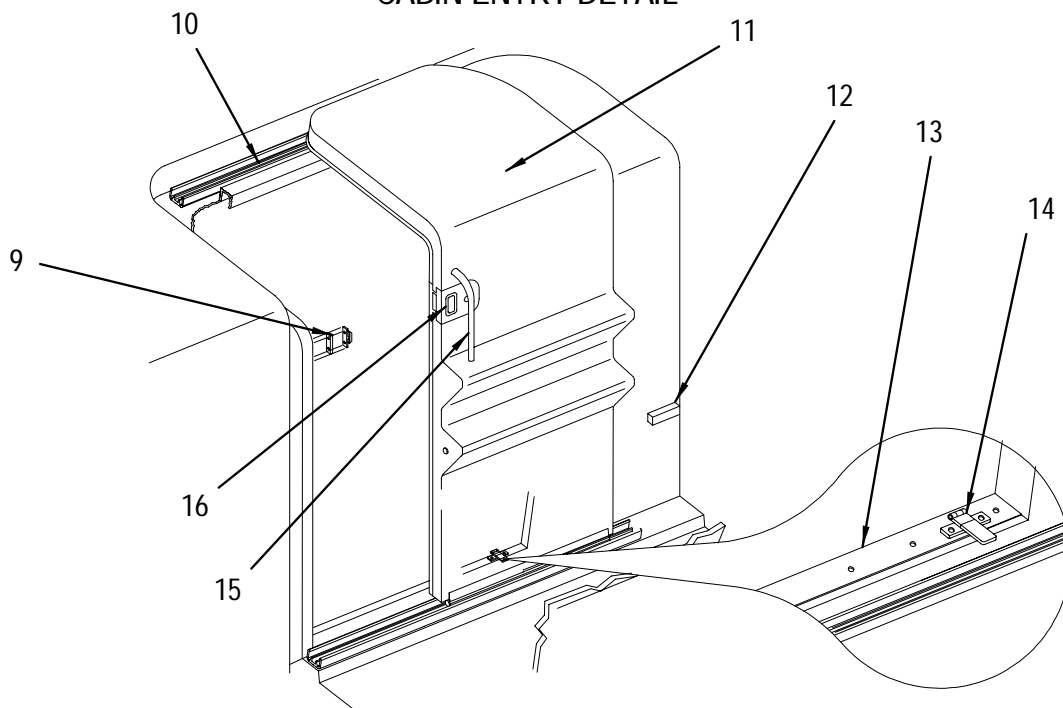

CABIN ENTRY DETAIL