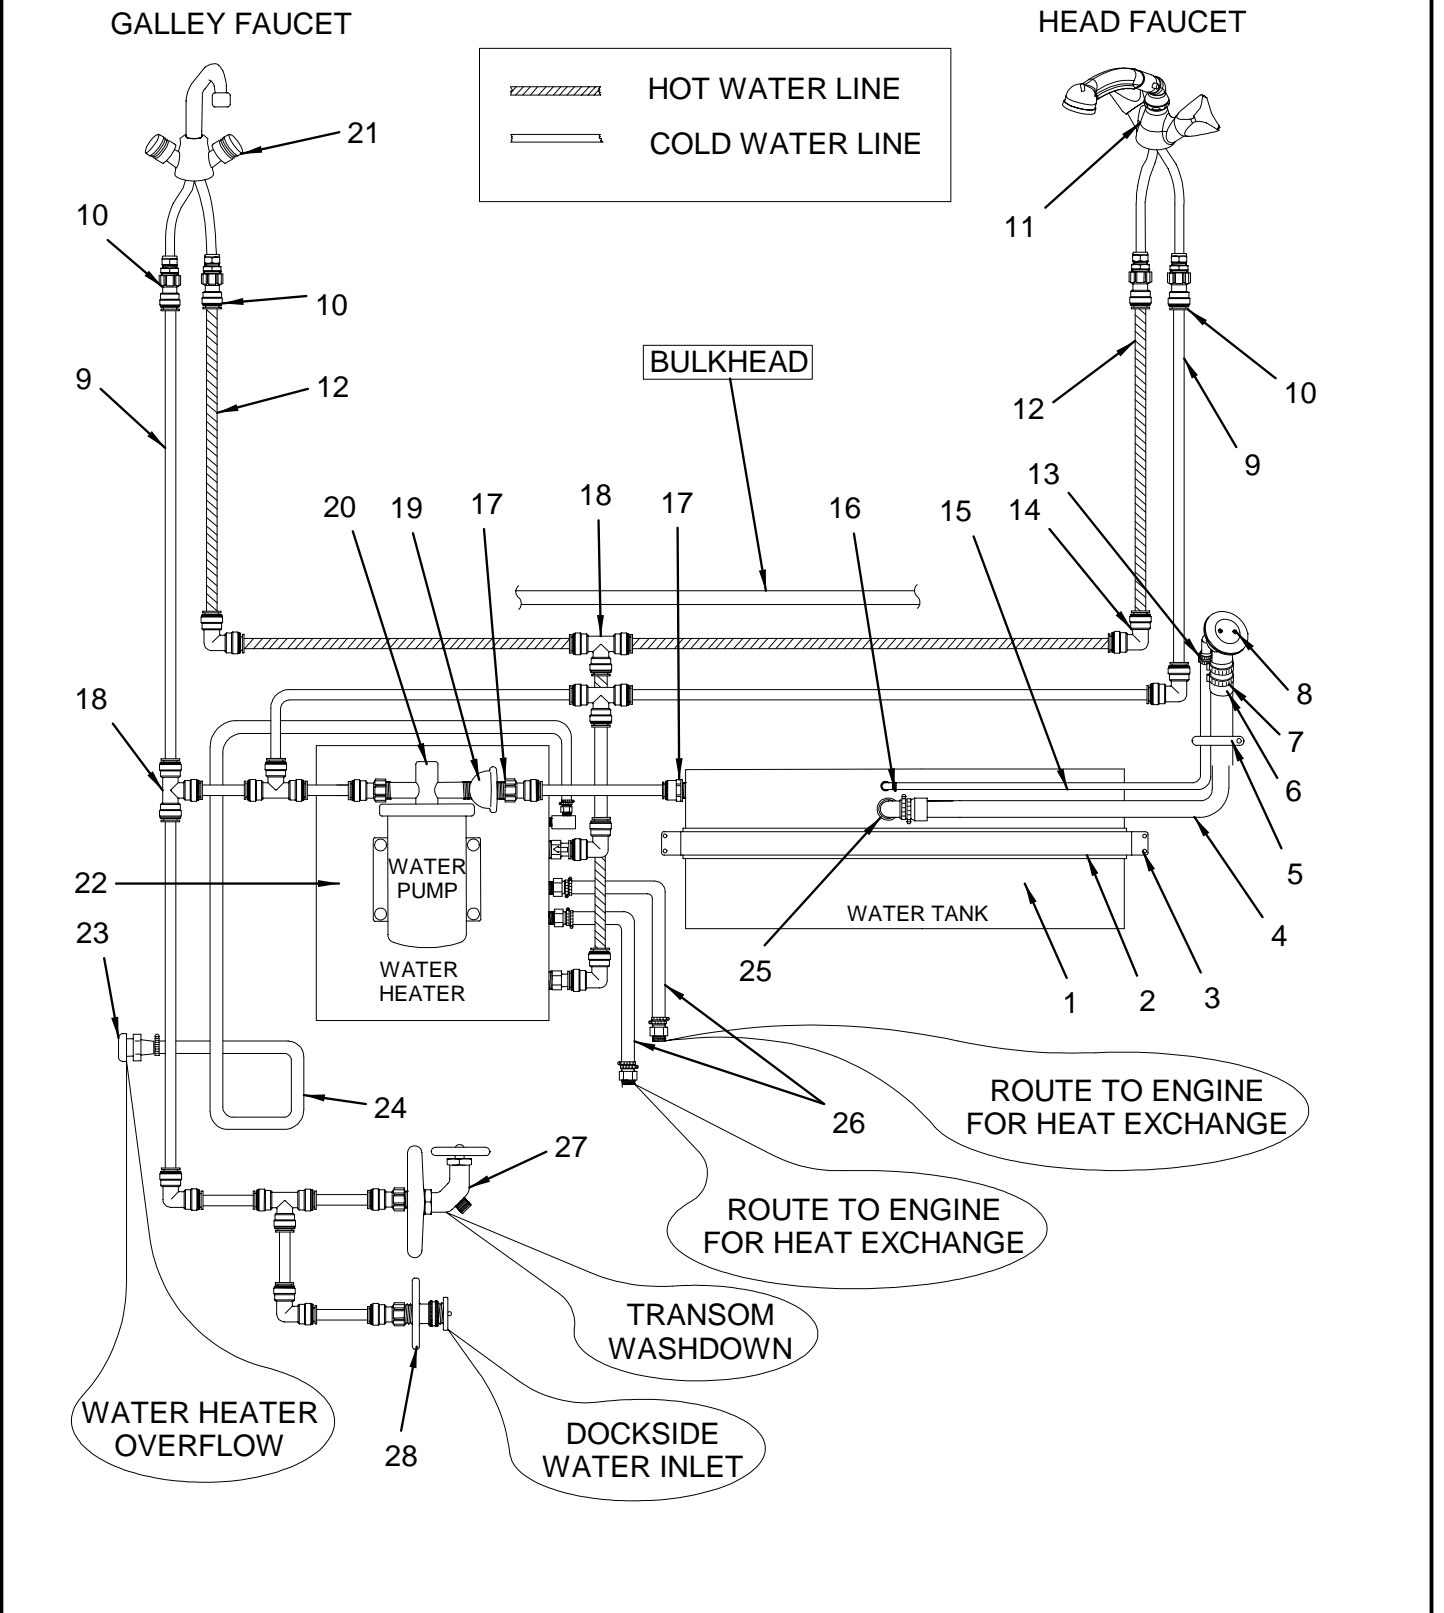

WATER SYSTEM

WATER SYSTEM

1	1228477	TANK, WATER 240DA-00 20GAL
2	1497452	TAPE, FOAM NEOPRENE W/3M 9828 3/8"TH X 2"W
3	1543727	240DA 01, BRACKET, WATER TANK 1/8"X 2"X 62" H
	129247	BAR, ALUM FLAT 1/8"X 2"X 12"
4	490219	HOSE, CORR SAN/WATER-FILL 1.5" RH
5	123604	CLAMP, LOOM VINYL DIP 2.5"
6	172726	HOSE CUFF, 1.5" RH WHT
7	256693	CLAMP, HOSE #24 1"-2" SS .505
8	1109362	DECK PLATE, WATER CHR W/VENT BLUE CLR-CODE
	1405844	DECK PLATE, CAP W/CHAIN WATER
	522599	KEY, DECK PLATE CAP
9	1210160	TUBING, SEATECH 15MM X 11MM X 250' BLUE
10	1215185	ADAPTER, SEATECH 1/2"M-15MM STEM BRASS
11	1253095	FAUCET/SHOWER, WHT/MIX W/ON/OFF FLX TAIL
	1259084	SHOWER, SPRAY NOZZLE W/8"SS HOSE RV1
	1253111	ADAPTER, SEATECH 3/8"M COMP-15MM BRASS
12	1210194	TUBING, SEATECH 15MM X 11MM X 250' RED
13	123398	CLAMP, HOSE #06M 5/16"-7/8" SS MINI
14	1214832	ELBOW, SEATECH 90DEG EQUAL 15MM
15	124719	HOSE, SANI/CHEMICAL TDX 5/8"
16	167874	ELBOW, GENOVA 1/2"MPT X 1/2"BARB X 90DEG
	123398	CLAMP, HOSE #06M 5/16"-7/8" SS MINI
17	1453984	FITTING, NEPT 1/2"FEM SWVL BLK
18	1214824	TEE, SEATECH EQUAL 15MM
19	406710	FILTER, IN-LINE WATER 1/2" FPT
20	1480433	PUMP, FRESH WATER SHURFLO 2.8GPM IMP SOFT MNT
21	1314418	FAUCET, GALLEY CHR (CLASSIC) FLEX TAIL
	1253111	ADAPTER, SEATECH 3/8"M COMP-15MM BRASS
22	1142496	HEATER, WATER 6 GAL 110/60 W/75-210T&P
23	1098425	THRU-HULL, PLAS 5/8" PEARL
	123398	CLAMP, HOSE #06M 5/16"-7/8" SS MINI
24	124594	HOSE, WATER 5/8" HVY DTY (HEATER)
	141713	ADAPTER, BRASS 3/8"MPT X 5/8"BARB
25	130344	ELBOW, PVC 1.5"MPT X 1.5"BARB X 90DEG
	256693	CLAMP, HOSE #24 1"-2" SS .505
26	124594	HOSE, WATER 5/8" HVY DTY (HEATER)
	196816	ADAPTER, BRASS 1/2"MPT X 5/8"BARB
27	1096262	FAUCET, SILLCOCK WASHDOWN (WHITECAP)
28	141168	INLET, WATER W/PRESS REGULATOR WHT

LABELS

221903	LABEL, FRESH WATER (LEXAN)
852616	LABEL, LEAVING DOCKSIDE WATER CONNECTED WARN

NOT SHOWN

167700	ADAPTER, NYLON 3/4"FPT X 3/4"BARB
1216308	ADAPTER, SEATECH STRAIGHT 1/2"M-15MM BRASS
1302165	ADAPTER, BRASS 1/2"MPT X 3/4"FEMALE GRDN HSE
1543289	ADAPTER, SEATECH 3/8"BSP MALE 15MM STEM PLAS
1210897	ADAPTER, SEATECH STEM CHECK 1/2"MPT X 15MM
141713	ADAPTER, BRASS 3/8"MPT X 5/8"BARB
1542919	ADAPTER, SEATECH STRAIGHT 1/2"MPT-15MM
1215185	ADAPTER, SEATECH 1/2"M-15MM STEM BRASS
1215235	CLIP, SEATECH COLLET 15MM
1224526	COUPLING, SEATECH EQUAL 15MM
1214840	ELBOW, SEATECH 90DEG STEM 15MM