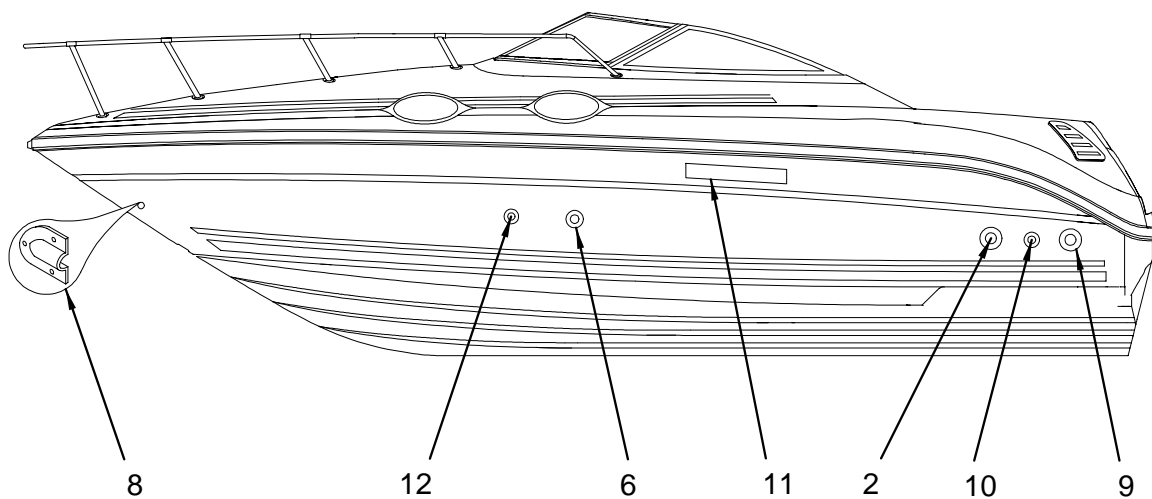

EXTERIOR (HULL)

STARBOARD VIEW

PORT VIEW