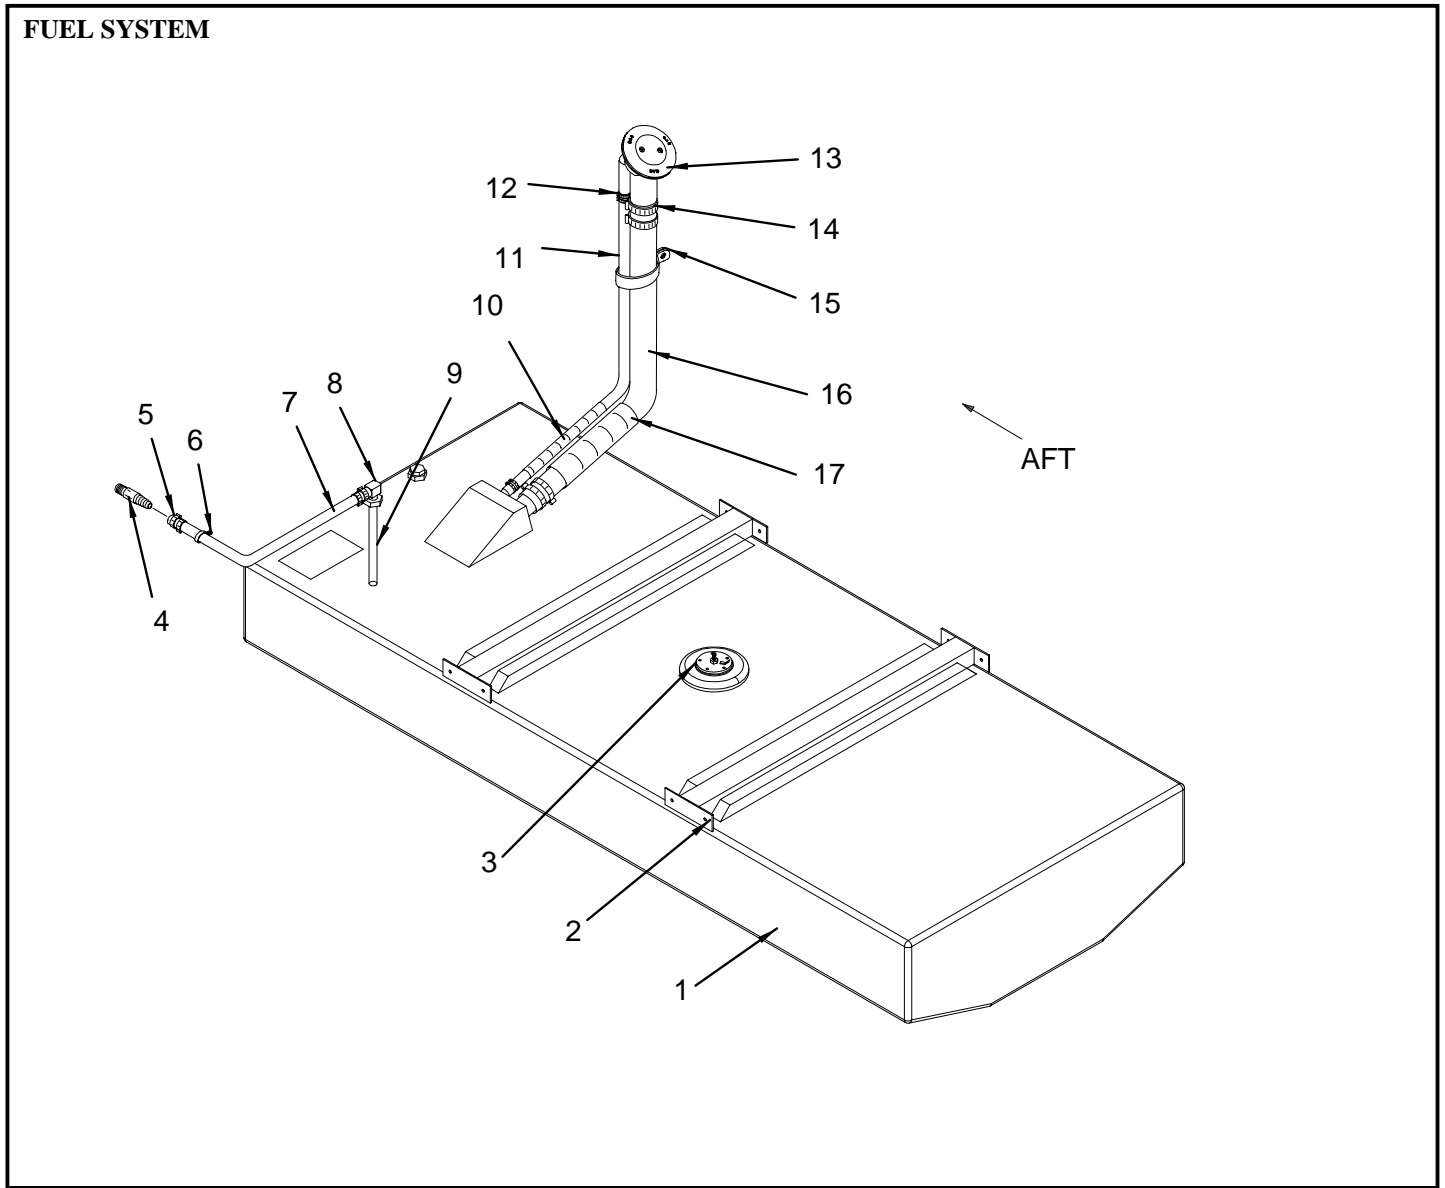

FUEL SYSTEM

- 1 1228576 TANK, FUEL 240DA/245WE-00 70GAL POLYETHYLENE
  ABOVE# USED ON HULLS (3001-3341)
- 1553999 TANK, FUEL 240DA/245WE-01 69GAL PLAS
  ABOVE# USED ON HULLS (3342+)
- 1566330 SENDING UNIT, WEMA 9"
- 1497452 TAPE, FOAM NEOPRENE W/3M 9828 3/8"TH X 2"W
- 468934 TAPE, VAC PAK WHT (4"X 36YDS) PRESERVATION
- 2 1317544 BRACKET, FUEL TANK 29.75" 240/260DA/245WE-00
  1618131 240DA 01,BRACKET,CTR BILGE FUEL TANK
- 3 1566330 SENDING UNIT, WEMA 9"
- 4 147611 ADAPTER, BRASS 1/4"MPT X 3/8"BARB
- 5 123398 CLAMP, HOSE #06M 5/16"-7/8" SS MINI
- 6 123661 CLAMP, LOOM VINYL DIP 1"
- 7 1497486 HOSE, FUEL 3/8" ISO/CE W/PLAS LINER
- 8 1221217 ELBOW, FUEL P/U FOR TANK ASSY
  ABOVE# SPECIFY TANK MODEL/NUMBER
- 1433903 TANK, FUEL HDWR ANTI SIPHON VALVE
  ABOVE# SPECIFY TANK MODEL/NUMBER
- 1433895 TANK, FUEL HDWR 1/2" SS SCREEN
  ABOVE# SPECIFY TANK MODEL/NUMBER
- 9 1098250 TUBE, P/U FUEL-SPECIFY TANK (FOR#1076223)
  1433820 PLUG, ALUM 1/4"MPT
- 10 1501824 HOSE, CONDUIT/SPLIT 3/4" FLAME RETARDANT
- 11 123778 HOSE, FUEL 5/8" TYPE A CLASS 2
- 12 256677 CLAMP, HOSE #12 1/2"-1.25" SS .505
- 13 1109354 DECK PLATE, GAS CHR W/VENT 45DG NCK RED CODE

- 13 1098615 DECK PLATE, GAS CHR W/VENT (SHIM ONLY)
- 1068592 KEY, DECK PLATE CAP
- 1213867 DECK PLATE, CAP W/CHAIN GAS (FOR #1109354)
- 14 256693 CLAMP, HOSE #24 1"-2" SS .505
- 15 123604 CLAMP, LOOM VINYL DIP 2.5"
- 16 123745 HOSE, FUEL 1.5" TYPE A CLASS 2
- 17 1501857 HOSE, CONDUIT/SPLIT 1.5" FLAME RETARDANT

LABELS

- 852533 LABEL, FUEL RECOMMENDATION
- 852624 LABEL, STAY CLEAR OF MOVING PARTS
- 852632 LABEL, WARNING LEAKING FUEL

NOT SHOWN

- 137349 ACCESS PLATE, PLAS CVR 5" WHT
- 141747 ANGLE, PVC 2"X 2"X 1/4"X 10' GREY