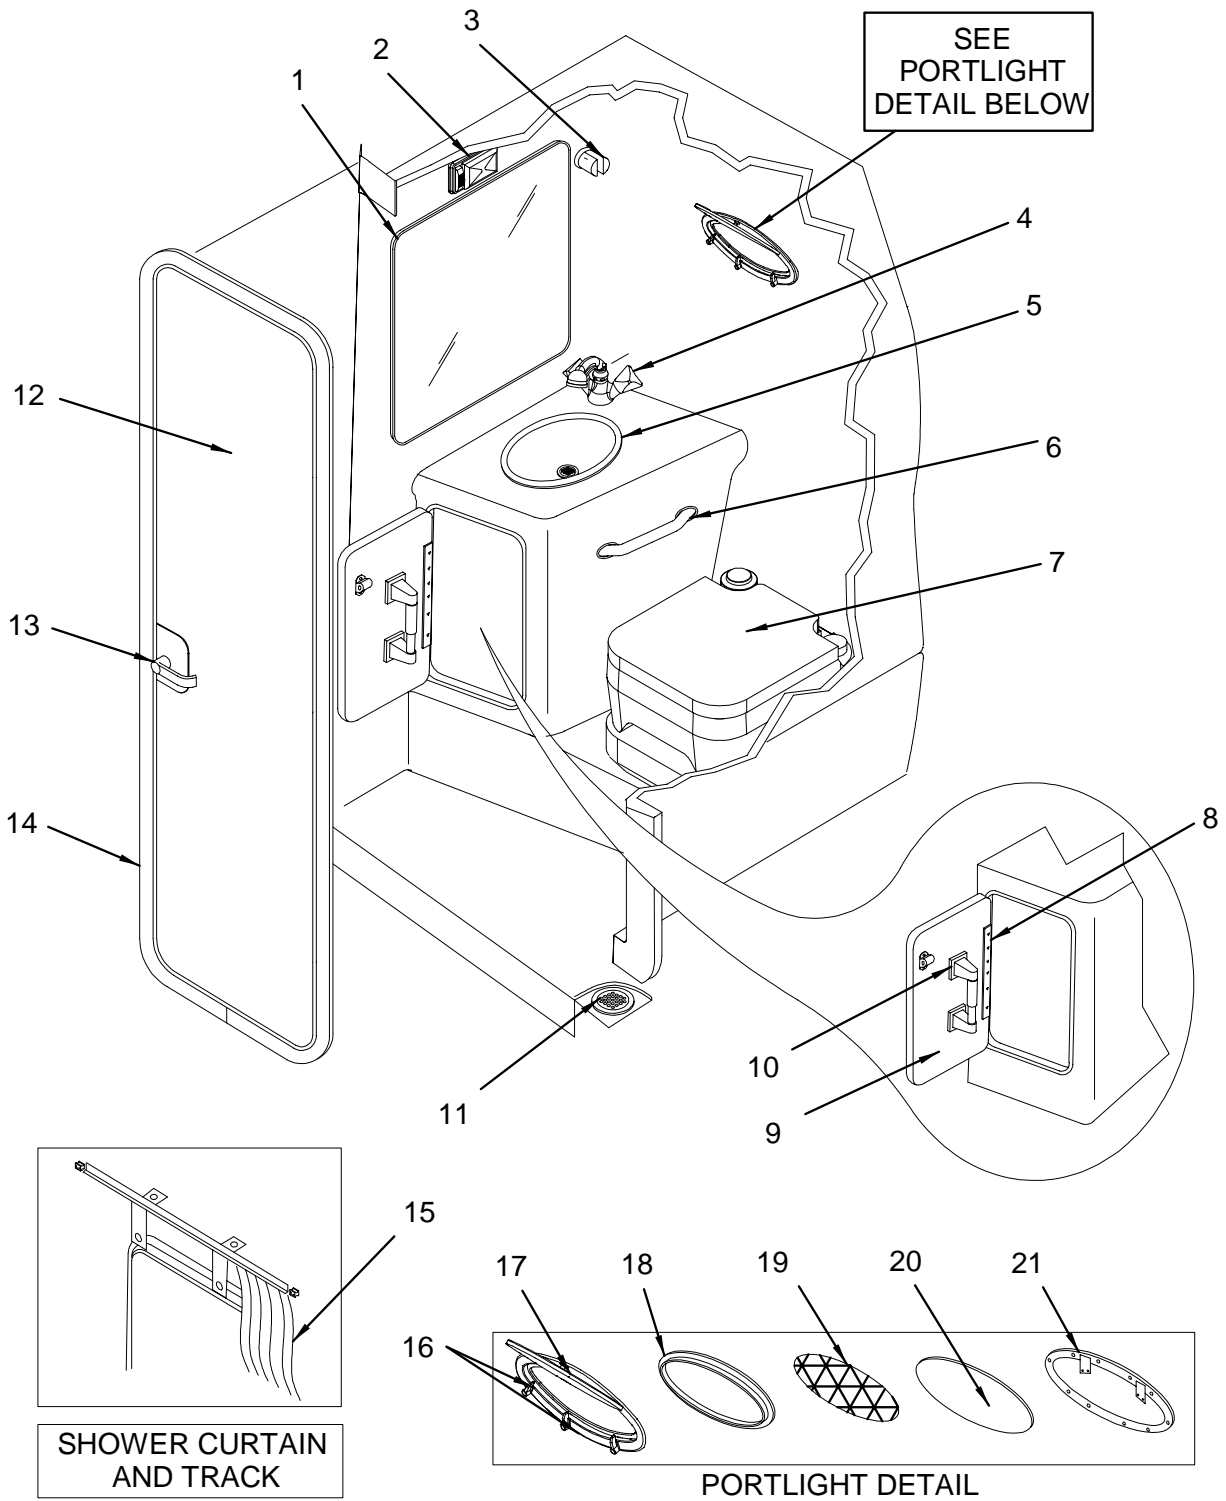

HEAD

HEAD

1	1687514	240SD 01, MIR ASSY, HEAD
	252072	MIRROR, 1/8"X 21"X 22" W/1.5"RAD
	634501	NOSING, ALUM 5/8"X 10' T-1 ROUNDED BRITE BUFF
2	312975	LIGHT, SGL DOME FLUSH MT WHT W/SWITCH
	604801	BULB, DOME LIGHT 12V
3	914911	SHOWER, WALL MNT ONLY
4	1253095	FAUCET/SHOWER, WHT/MIX W/ON/OFF FLX TAIL
	1307842	FAUCET/SHOWER, HANDSPRAY ONLY
	1307818	FAUCET/SHOWER, CARTRIDGE ONLY
	1452812	HOSE, WATER 3/8" BRAIDED METAL 14" W/ADAPTER
	1307859	FAUCET/SHOWER, HANDLE ONLY (EA)
	942466	COMPRESSION FITTING, BRASS 10MM 1/2"MPT
5	850784	SINK, V/F OVAL ANW
	785774	DRAIN, W/PLUG 100DEG 5/8" BARB BLK W/WHT HEAD
6	777243	RAIL, GRAB 12" STREAMLINE W/FLANGES 95 (304)
7	595512	HEAD, PORTABLE MSD SANI POTTI PARCHMENT 5.2GL
8	224956	HINGE, AL CONT 1.25"X 72" SAT
9	1534080	240DA 01, DOOR, HEAD STRG HI#
	619973	LATCH, FLUSH MOUNT PULL BLK 17MM-22MM
	663708	BUMPER, CLEAR .020" THICK
10	146399	HOLDER, TOILET PAPER WALL MNT CHR ROLLER
11	196782	DRAIN ASSY, SHOWER 1.5"
	344721	DRAIN ASSY, GASKET SHOWER SLIP NUT 1.5"
12	1534072	240DA 01, DOOR, HEAD HI#
13	129411	LATCH, CABIN BLK 1/2"
14	1310846	FRAME, ALUM 20 7/16"X 53.25"ANW 240DA-00 HEAD
	224956	HINGE, AL CONT 1.25"X 72" SAT
	663708	BUMPER, CLEAR .020" THICK
15	1186295	CURTAIN, SHOWER ECRU 57"X 24"
	132183	TRACK, ALUM CURT TRK 0.275"X 0.688" TAB TYPE
16	866434	KNOB, PORTLIGHT KNOB ONLY (BOMAR)
17	1107044	PORTLIGHT, HANDLES QUICKDOGS (BOMAR)
18	1212075	PORTLIGHT, OPENING ALL SS 1/4" FROSTED MOD
		ABOVE# USED IN HEAD ONLY
19	959288	PORTLIGHT, SCREEN & GASKET (BOMAR)
20	1405836	PORTLIGHT, DEAD LIGHT ONLY (FROSTED)
		ABOVE# USED IN HEAD ONLY
21	1331743	TRIM RING, PORTLIGHT OUTSIDE (BOMAR)

NOT SHOWN

	129189	ANGLE, ALUM 1/8"X 1.5"X 1.5"X 16'
	1286939	BOARD, HDPE 240DA-00 HEAD FILLER ANW
	1335090	ADAPTER, SEATECH 1/2"F-15MM

VINYL - BASE 1

	1122183	VINYL, GRANDE D VAN EXP FLAT