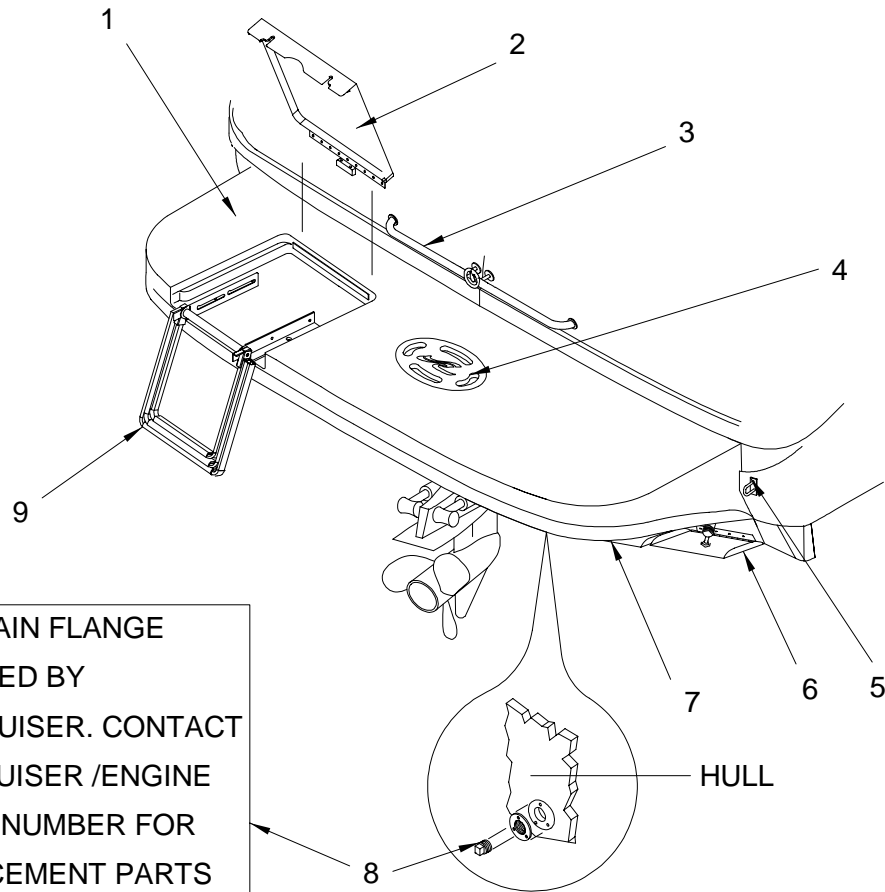

NOT SHOWN

- 590646 CLIP, POLE STRG BLK - MAST LIGHT

EXTERIOR (HULL AND SWIM PLATFORM)

**NOTE: OIL DRAIN FLANGE
SUPPLIED BY
MERCUISER. CONTACT
MERCUISER /ENGINE
SERIAL NUMBER FOR
REPLACEMENT PARTS**

EXTERIOR (HULL AND SWIM PLATFORM)