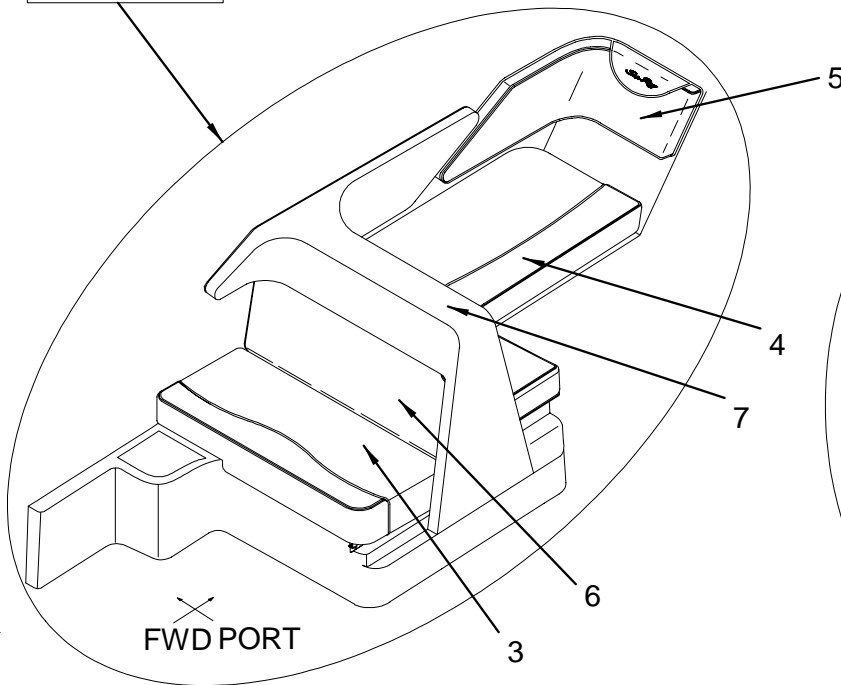

COCKPIT (UPHOLSTERY)

PORT VIEW

SEE SEAT
DETAIL