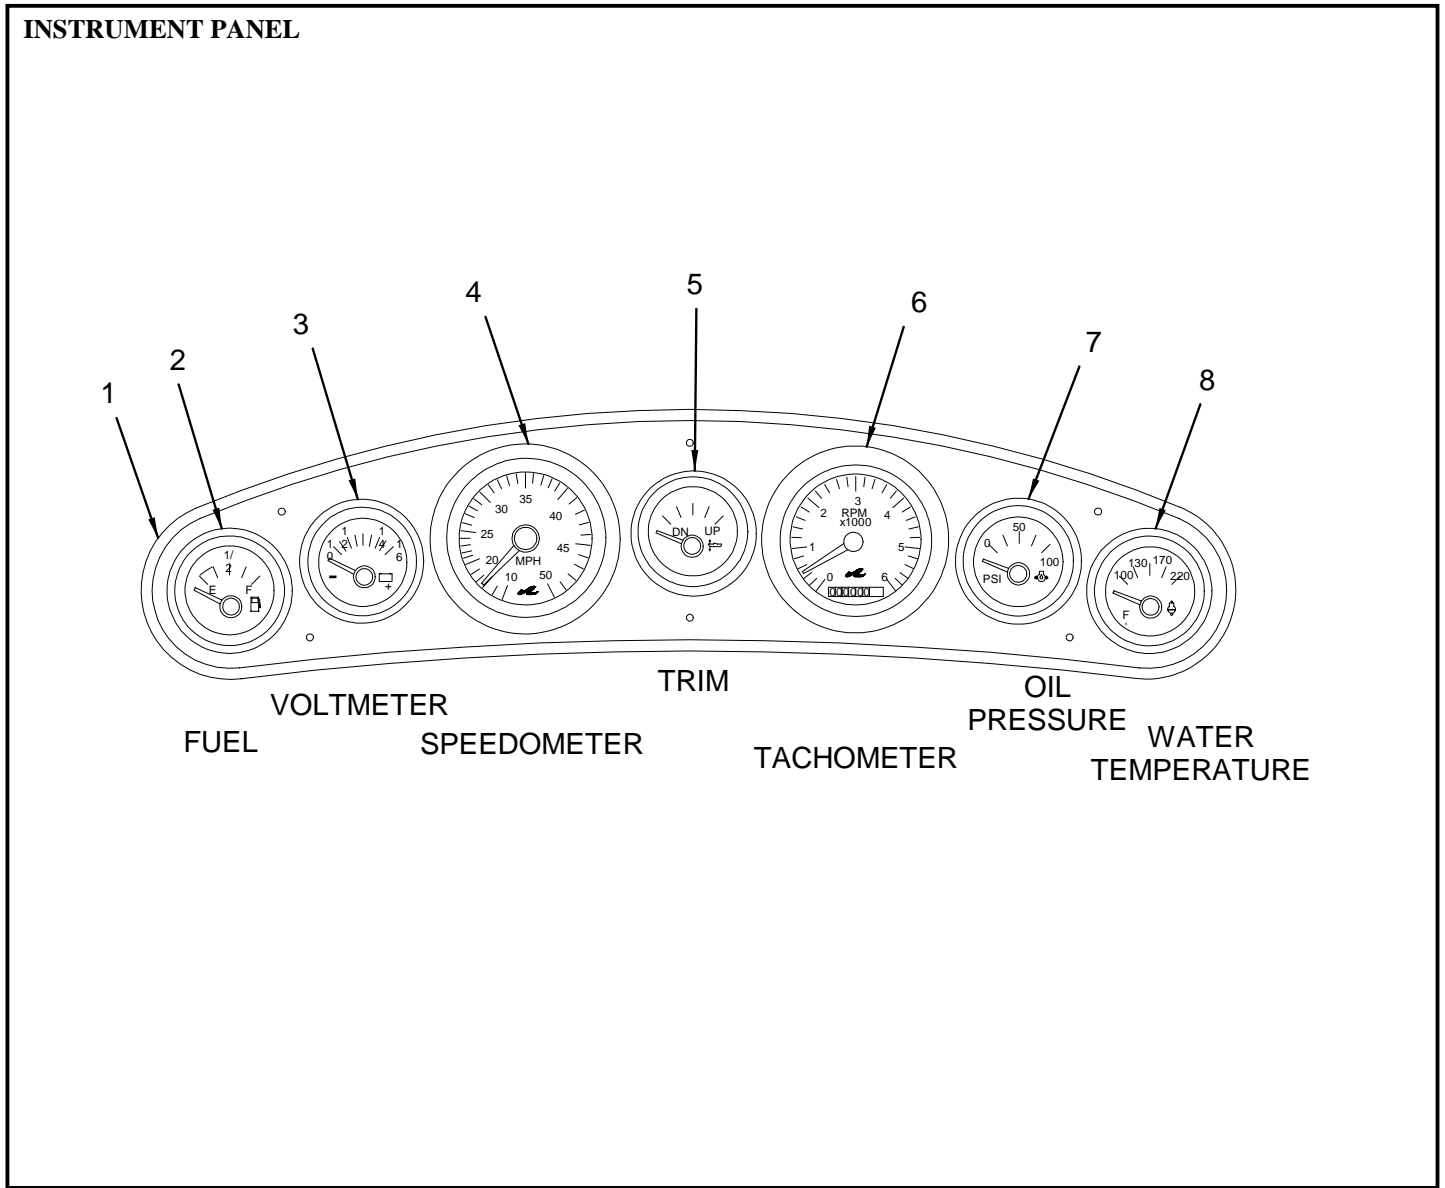

INSTRUMENT PANEL

- 1 1288463 PANEL, 240/260DA-00 INST A/F
- 1185271 PANEL, BLANK:260DA-99 INST
- 2 1291285 GAUGE, FUEL 2" SGL STA 12V MLSS A/F
- 3 1291277 GAUGE, VOLTMETER 10-16 MLSS A/F
- 4 1291467 GAUGE, SPEEDO 65 MPH 3" MLSS A/F
- 5 1291533 GAUGE, TRIM TELE (MERC) MLSS A/F
- 757906 CLAMP, HOSE SPRING 1/4" OD SELF TIGHTENING SS
- 6 1291418 GAUGE, TACH/LCDHOUR 3"6K GAS 12V MLSS A/F
- 7 1291327 GAUGE, OIL PRESS 0-80 2" 12V MLSS A/F
- 8 1291509 GAUGE, WATER TEMP 220 DEG 12V MLSS A/F