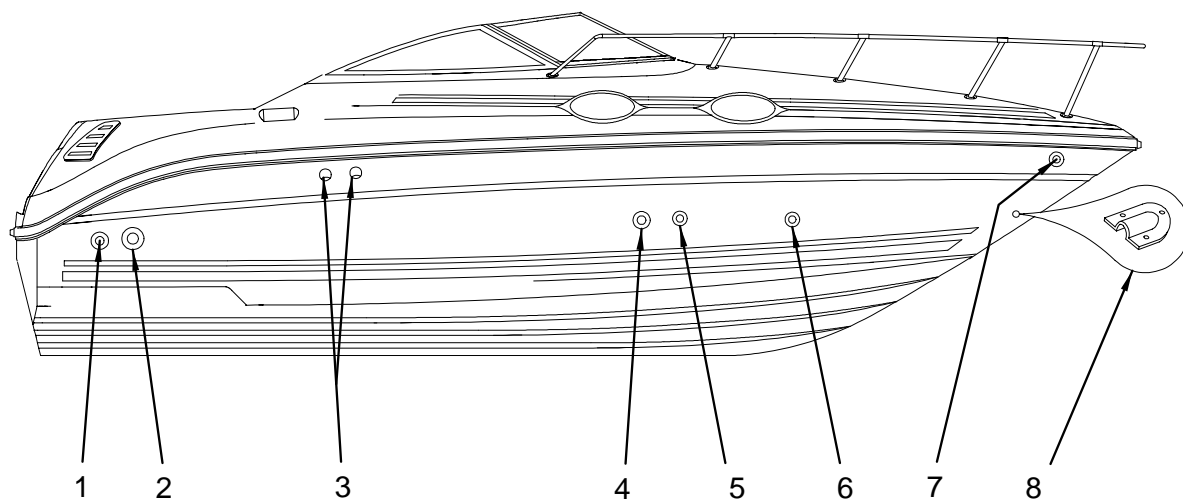

EXTERIOR (HULL)

STARBOARD VIEW