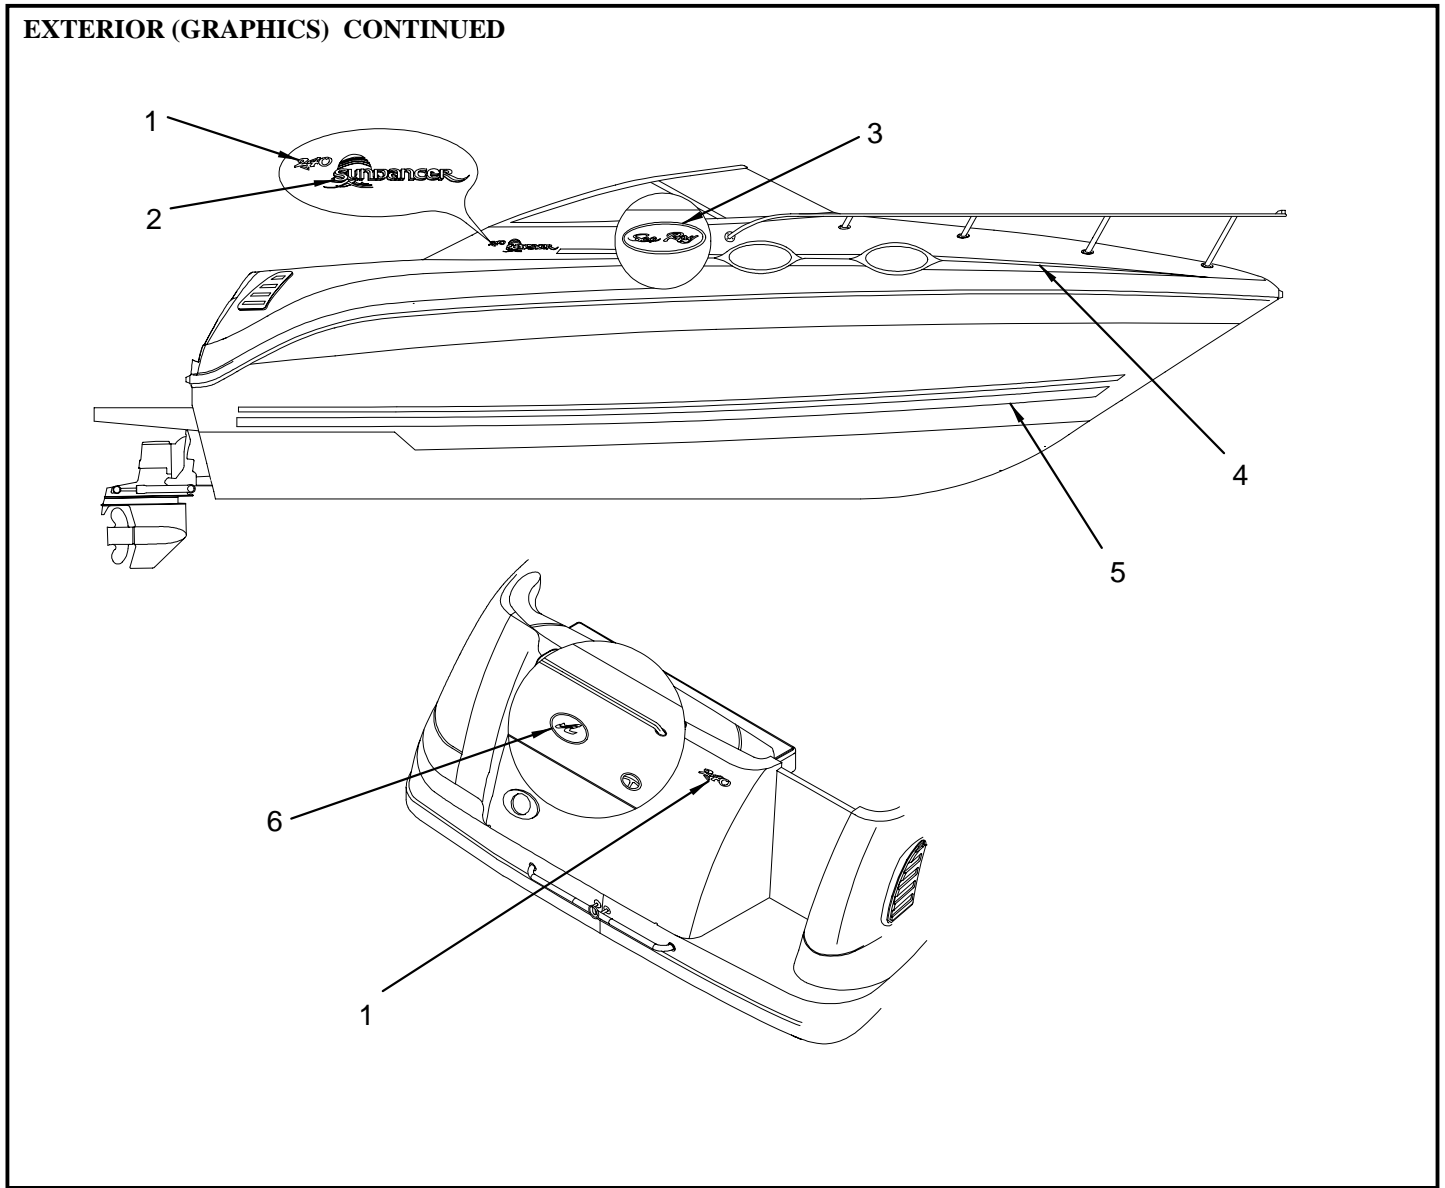

EXTERIOR (GRAPHICS) CONTINUED

BLACK & GOLD EXTERIOR GRAPHICS

- 1 1523364 EMBLEM, MODEL DESG 240 PRO URETHANE BLK W/CHR
- 2 869859 DECAL, "SUNDANCER" BLK/GOLD
- 3 1443183 EMBLEM, "SEA RAY" SCRIPT HULL LOGO CHR 13"
- 4 869891 TAPE, M/S 1"W/1/4"VOID BLK/GLDMET
- 5 866277 TAPE, M/S 3.25"W/DBL-VOID BLK/GLDMET/AUTGLD
- 6 1443191 EMBLEM, S/R WAVE 5" OVAL CHR TRNSM

BLUE EXTERIOR GRAPHICS

- 1523364 EMBLEM, MODEL DESG 240 PRO URETHANE BLK W/CHR
- 1175934 DECAL, "SUNDANCER" GLXYBL/SHOYST
- 1443183 EMBLEM, "SEA RAY" SCRIPT HULL LOGO CHR 13"
- 979153 TAPE, M/S 1"W/1/4"VOID PASPRT/GLDMET
- 1175900 TAPE, M/S 3.25"W/DBL-VOID GLXYBL/SHOYST/MSTBL
- 1443191 EMBLEM, S/R WAVE 5" OVAL CHR TRNSM

GREEN EXTERIOR GRAPHICS

- 1523364 EMBLEM, MODEL DESG 240 PRO URETHANE BLK W/CHR
- 1175942 DECAL, "SUNDANCER" HNTRGR/SHOYST
- 1443183 EMBLEM, "SEA RAY" SCRIPT HULL LOGO CHR 13"
- 979013 TAPE, M/S 1"W/1/4"VOID HNTRGRN/GLDMET
- 1175918 TAPE, M/S 3.25"W/DBL-VOID HNTRGR/SHOYST/SEAFM
- 1443191 EMBLEM, S/R WAVE 5" OVAL CHR TRNSM

GELCOATS

- 1136092 GEL COAT, PEARL PX/TL
  ABOVE# CONTACT PLANT FOR EFFECTIVE HULL NUMBER
- 1558469 GEL COAT, MAXGUARD LE PEARL
  ABOVE# CONTACT PLANT FOR EFFECTIVE HULL NUMBER
- 1587609 GEL COAT, MAXGUARD MP FLAX
  ABOVE# CONTACT PLANT FOR EFFECTIVE HULL NUMBER
- 1576040 GEL COAT, PEARL AZTEC LE
  ABOVE# CONTACT PLANT FOR EFFECTIVE HULL NUMBER
- 1317874 GEL COAT, ZEPHYR
  ABOVE# TAN DASH OPTION