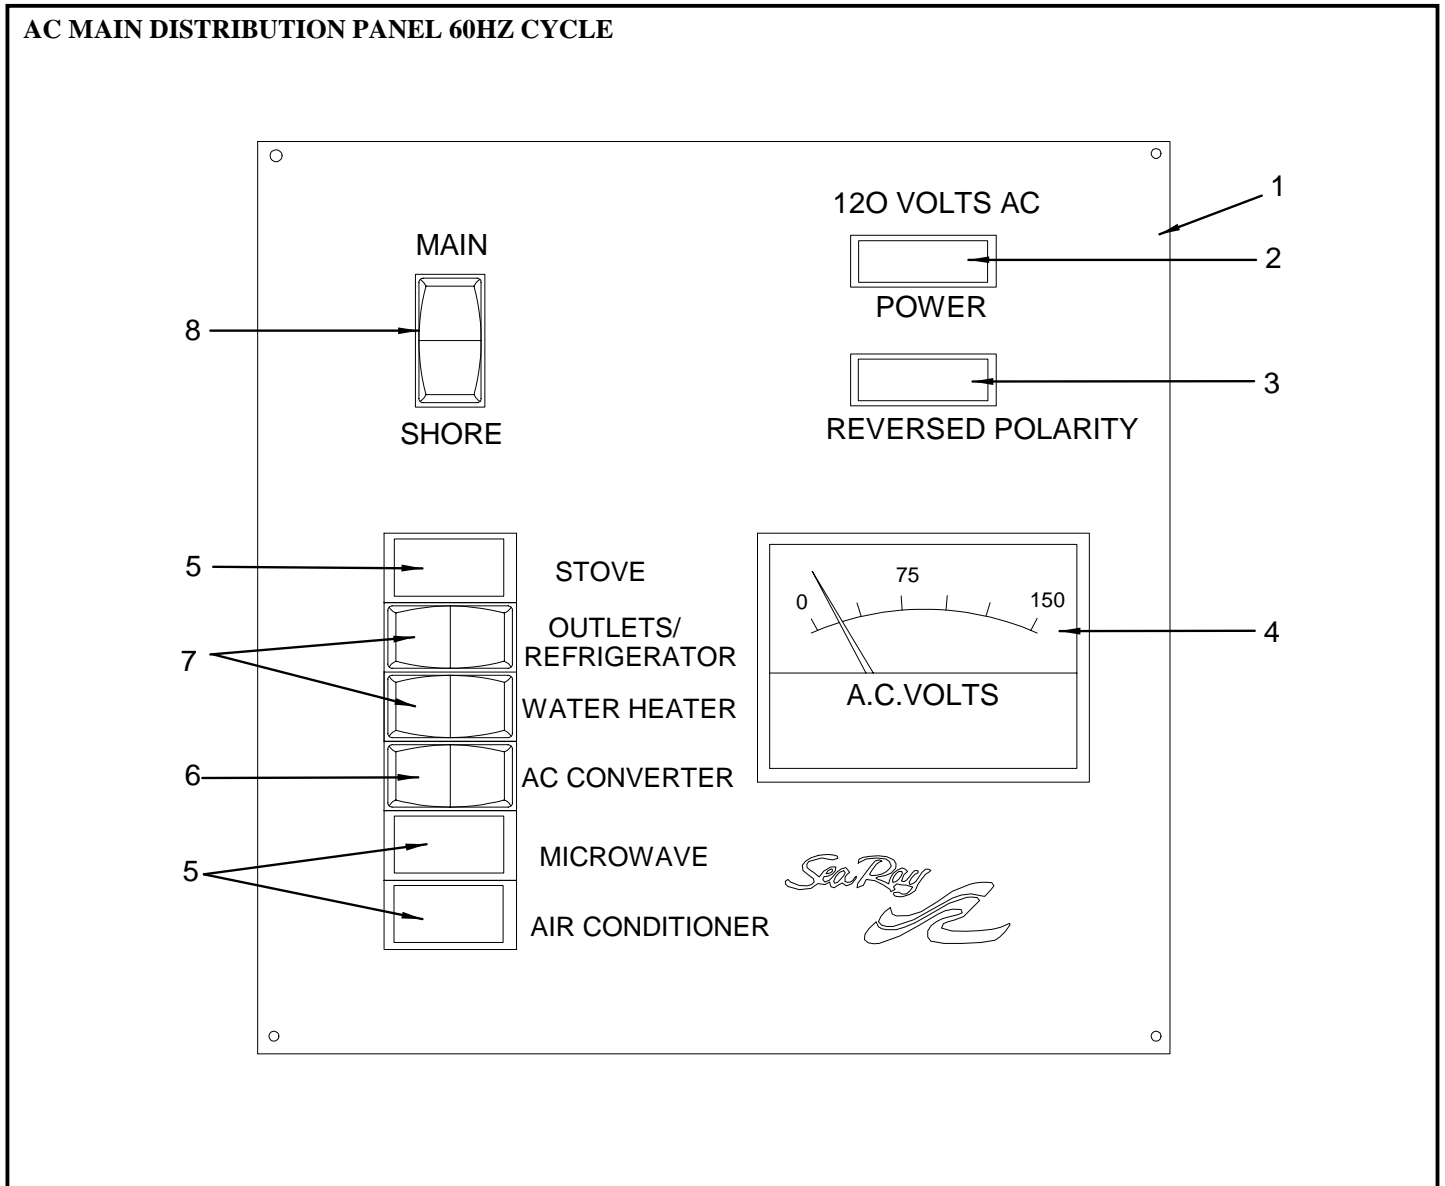

AC MAIN DISTRIBUTION PANEL 60HZ CYCLE

- 1 1160340 PANEL, 240DA-99 MDP 120V W/WATER HEATER/CONV
- 894337 PANEL, BLANK:240DA-96 MDP 120V
- 179580 BUSS BAR, COPPER 1/8"X 1/2"X 6" W/10-32 HOLES
- 179606 BUSS BAR, DELRON SPACER
- 2 572529 LIGHT, POLARITY GRN 125V
- 3 557611 LIGHT, POLARITY RED 125V
- 4 468249 GAUGE, VOLTMETER AC 0-150 ANALOG WINDOW MOUNT
- 5 432872 PLUG, BRKR/ROCK
- 6 332593 BRKR/ROCK, SGL-POLE AC/DC HORZ 10A WHT
- 7 332031 BRKR/ROCK, SGL-POLE AC/DC HORZ 15A WHT
- 8 648873 BRKR/ROCK, 2-POLE AC/DC VERT 30A WHT