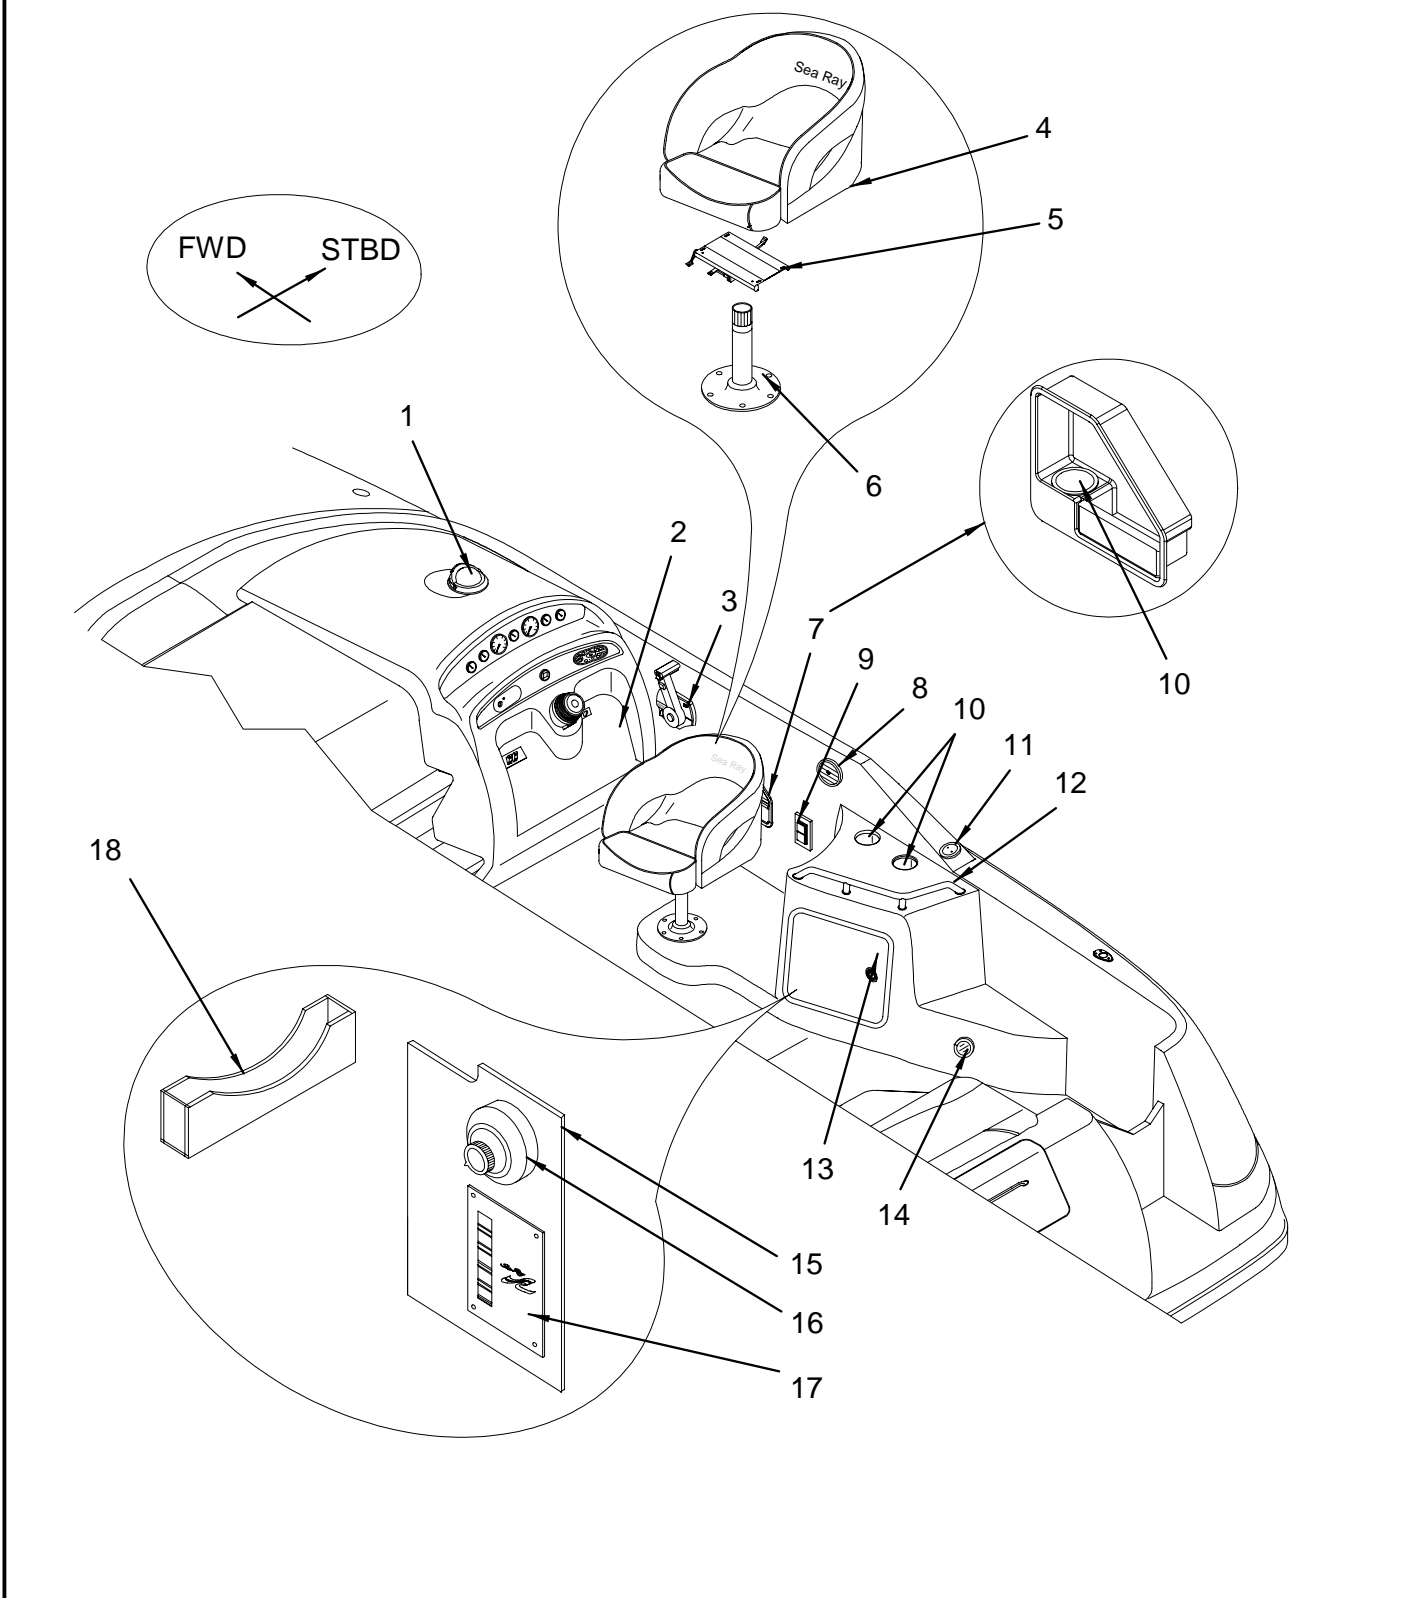

COCKPIT (STARBOARD VIEW)