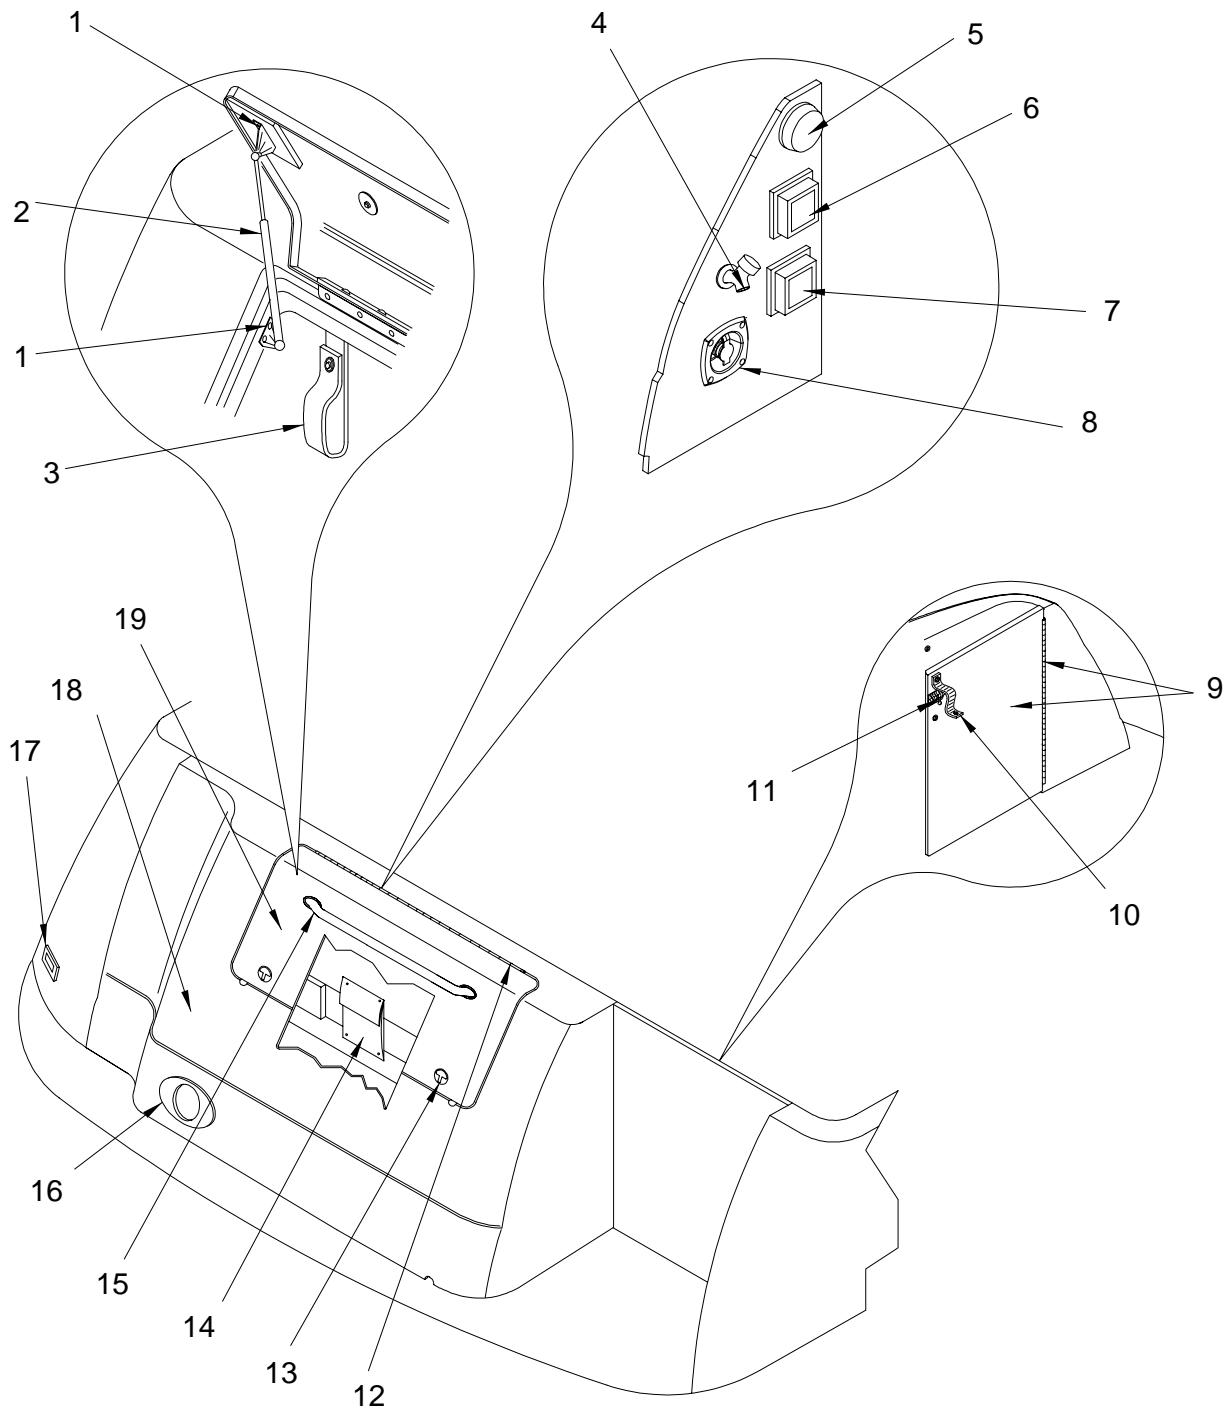

EXTERIOR (TRANSOM STORAGE)