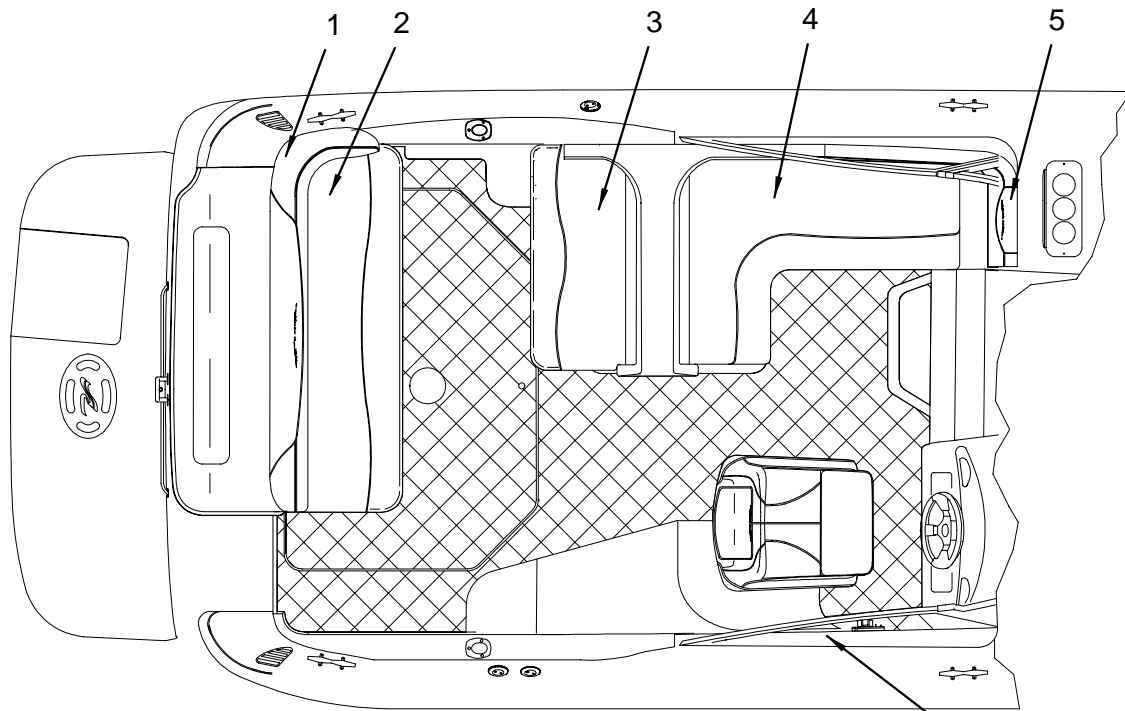

COCKPIT (UPHOLSTERY)