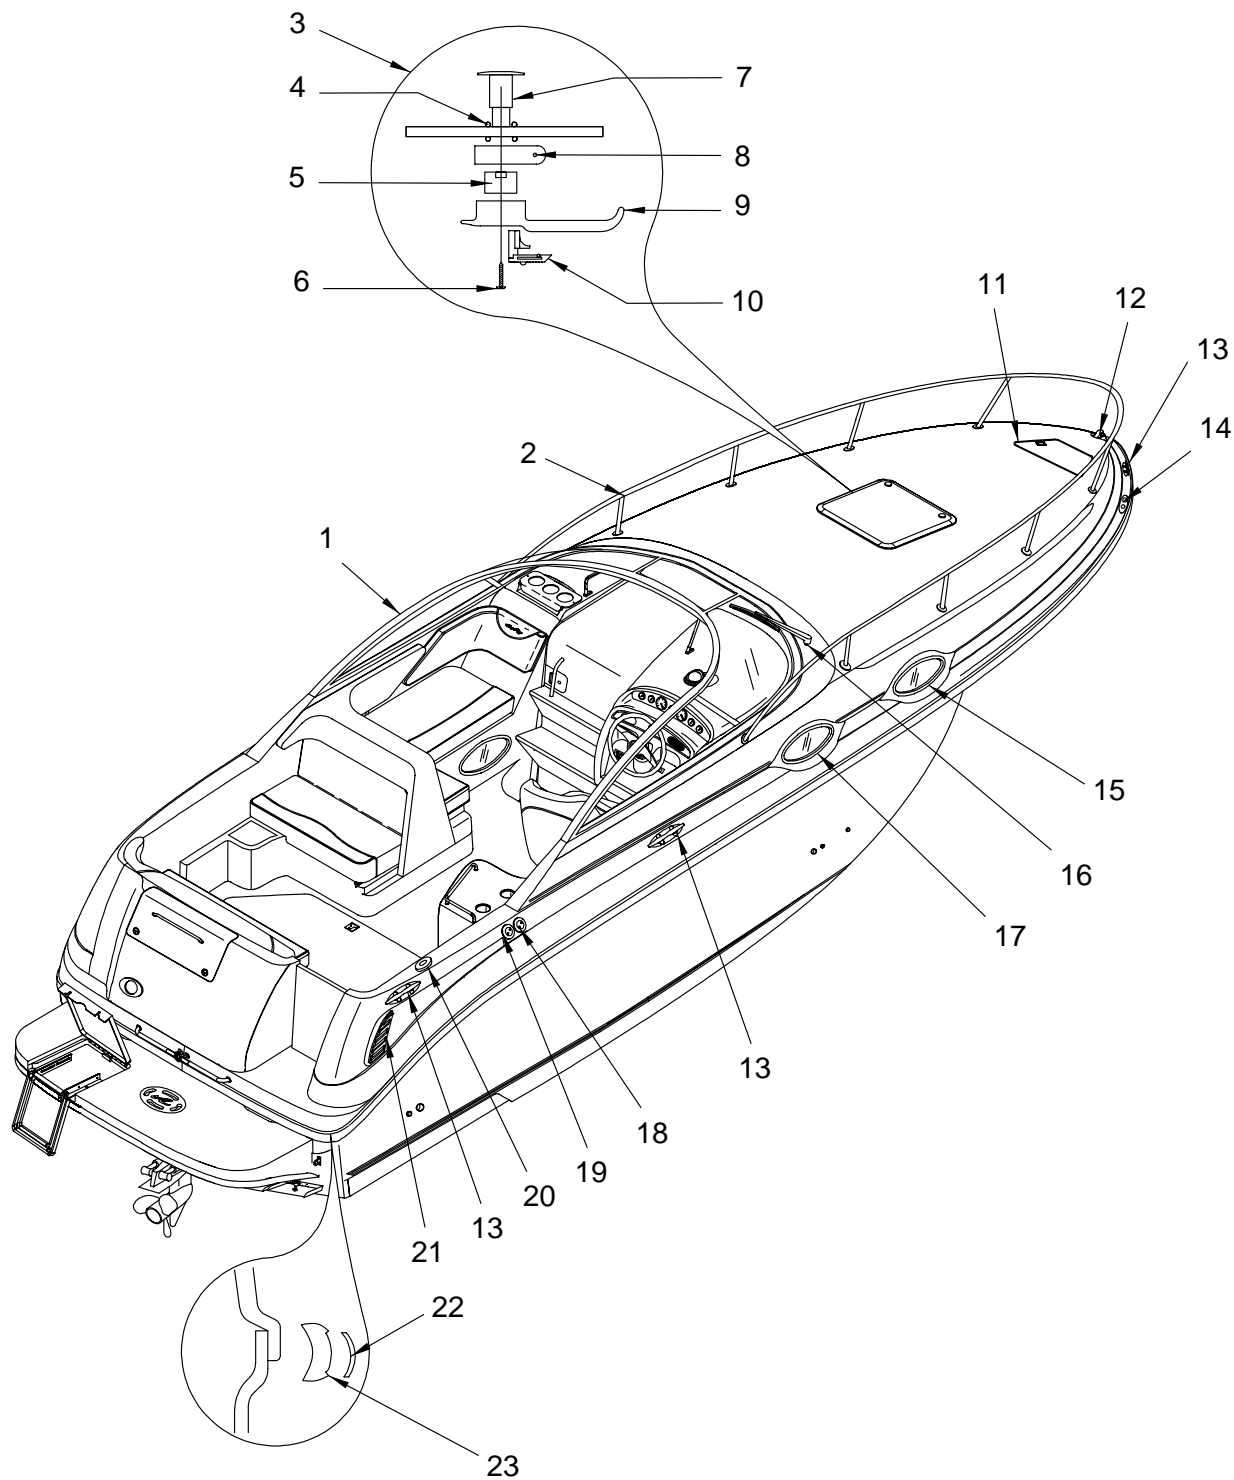

EXTERIOR (DECK)