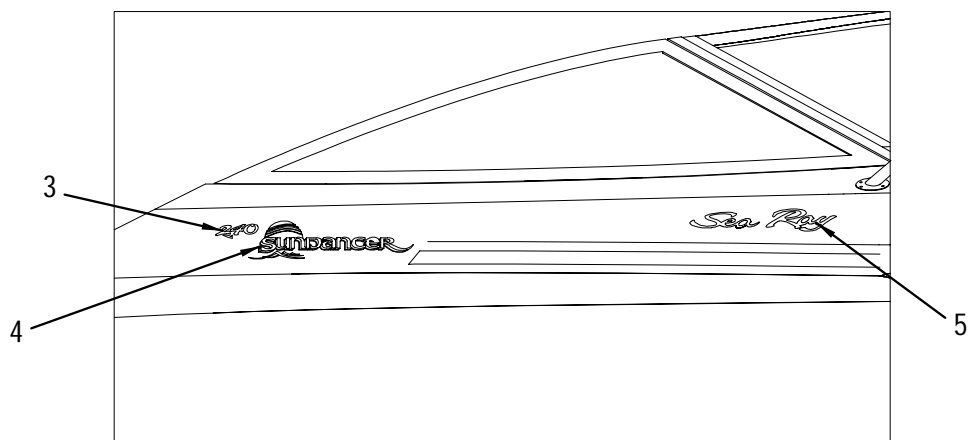

EXTERIOR (GRAPHICS)