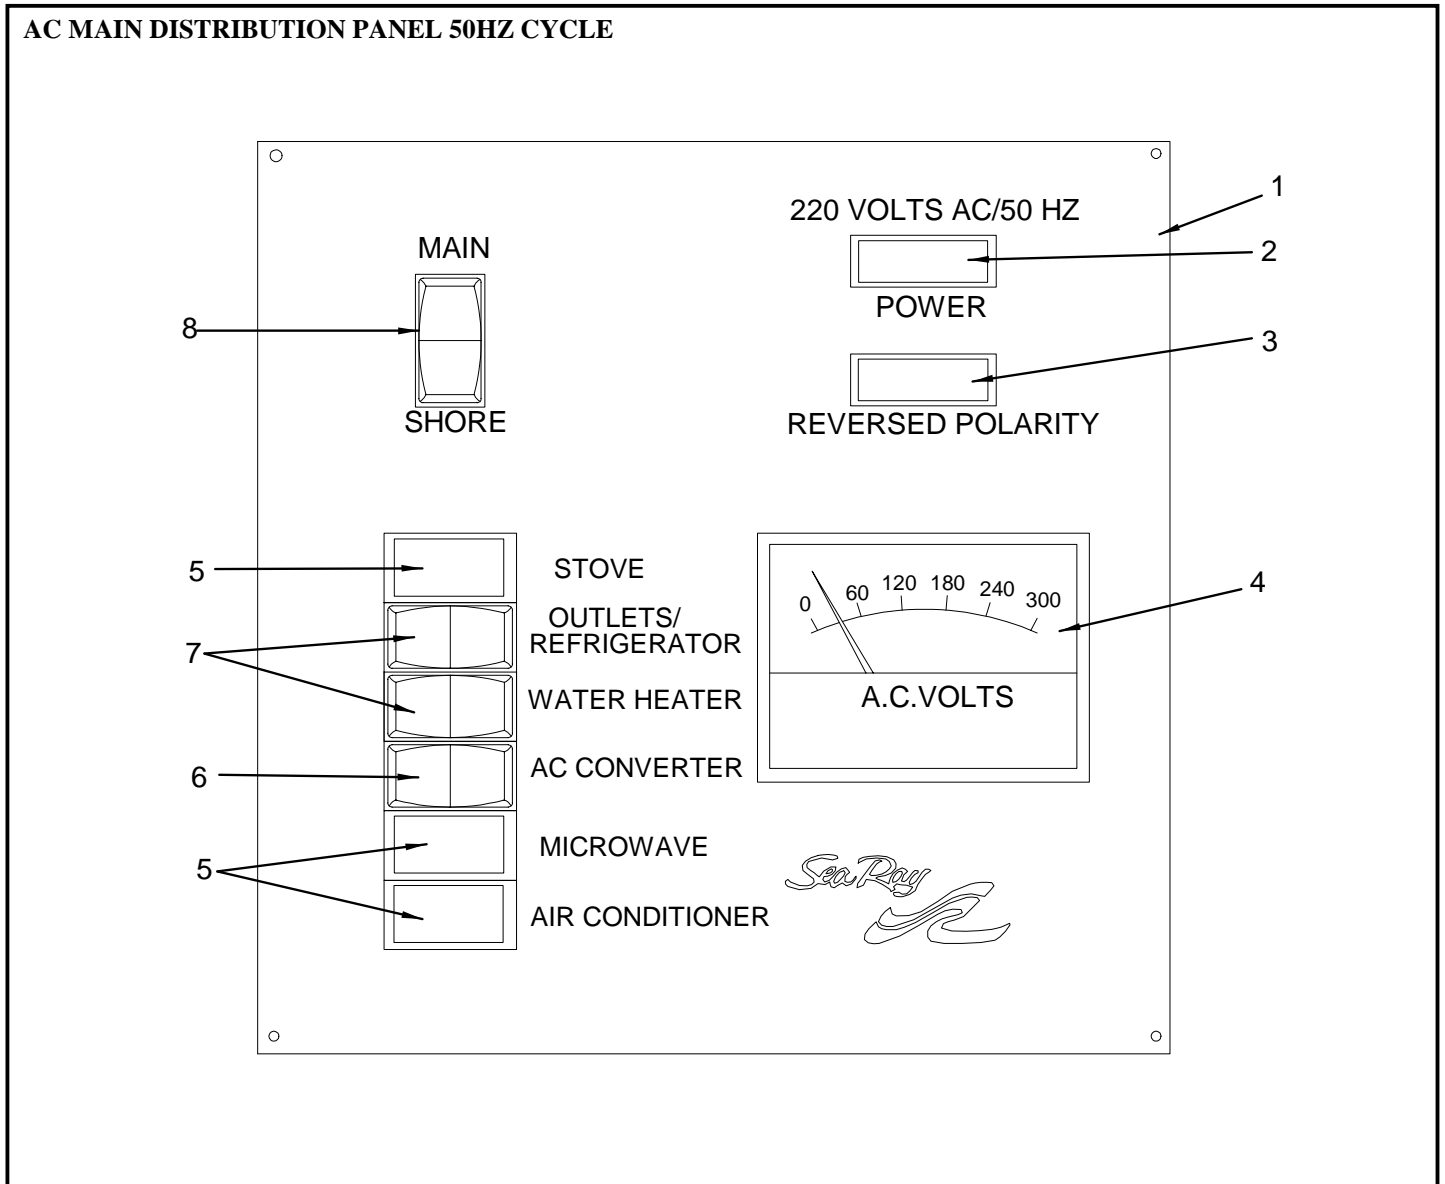

AC MAIN DISTRIBUTION PANEL 50HZ CYCLE

- 1 829168 PANEL, 240DA-96 MDP 220V
- 894345 PANEL, BLANK:240DA-96 MDP 220V
- 179580 BUSS BAR, COPPER 1/8"X 1/2"X 6" W/10-32 HOLES
- 179606 BUSS BAR, DELRON SPACER
- 2 557603 LIGHT, POLARITY GRN 220V
- 3 557629 LIGHT, POLARITY RED 220V
- 4 468207 GAUGE, VOLTMETER AC 0-300 ANALOG WINDOW MOUNT
- 5 432872 PLUG, BRKR/ROCK
- 6 353326 BRKR/ROCK, SGL-POLE AC/DC HORZ 5A WHT
- 7 332593 BRKR/ROCK, SGL-POLE AC/DC HORZ 10A WHT
- 8 440354 BRKR/ROCK, 2-POLE AC/DC VERT 20A WHT