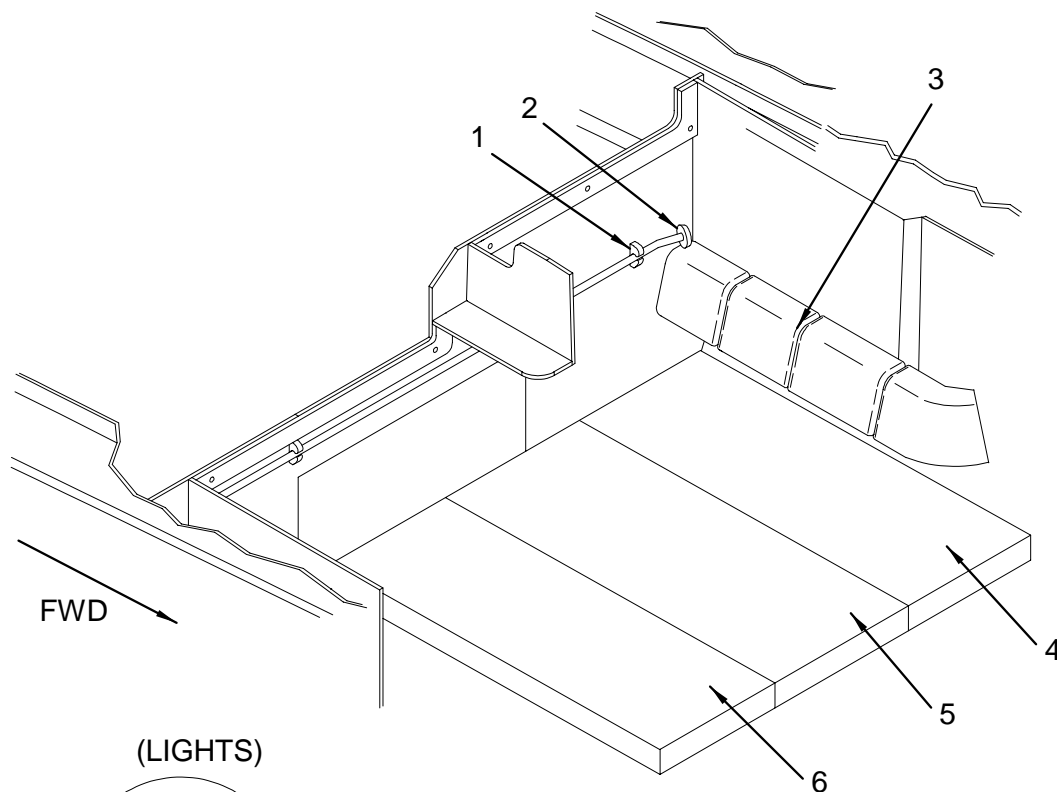

MID STATEROOM