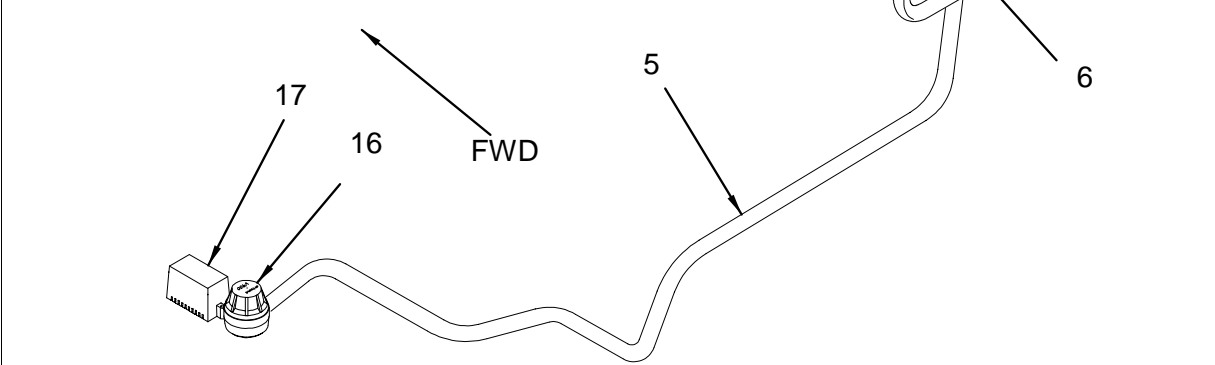

BILGE PUMP DRAINAGE