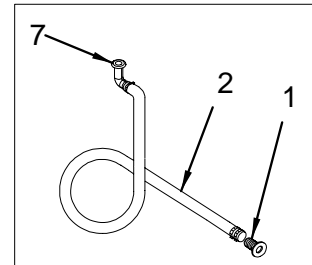

HEAD SINK DRAIN