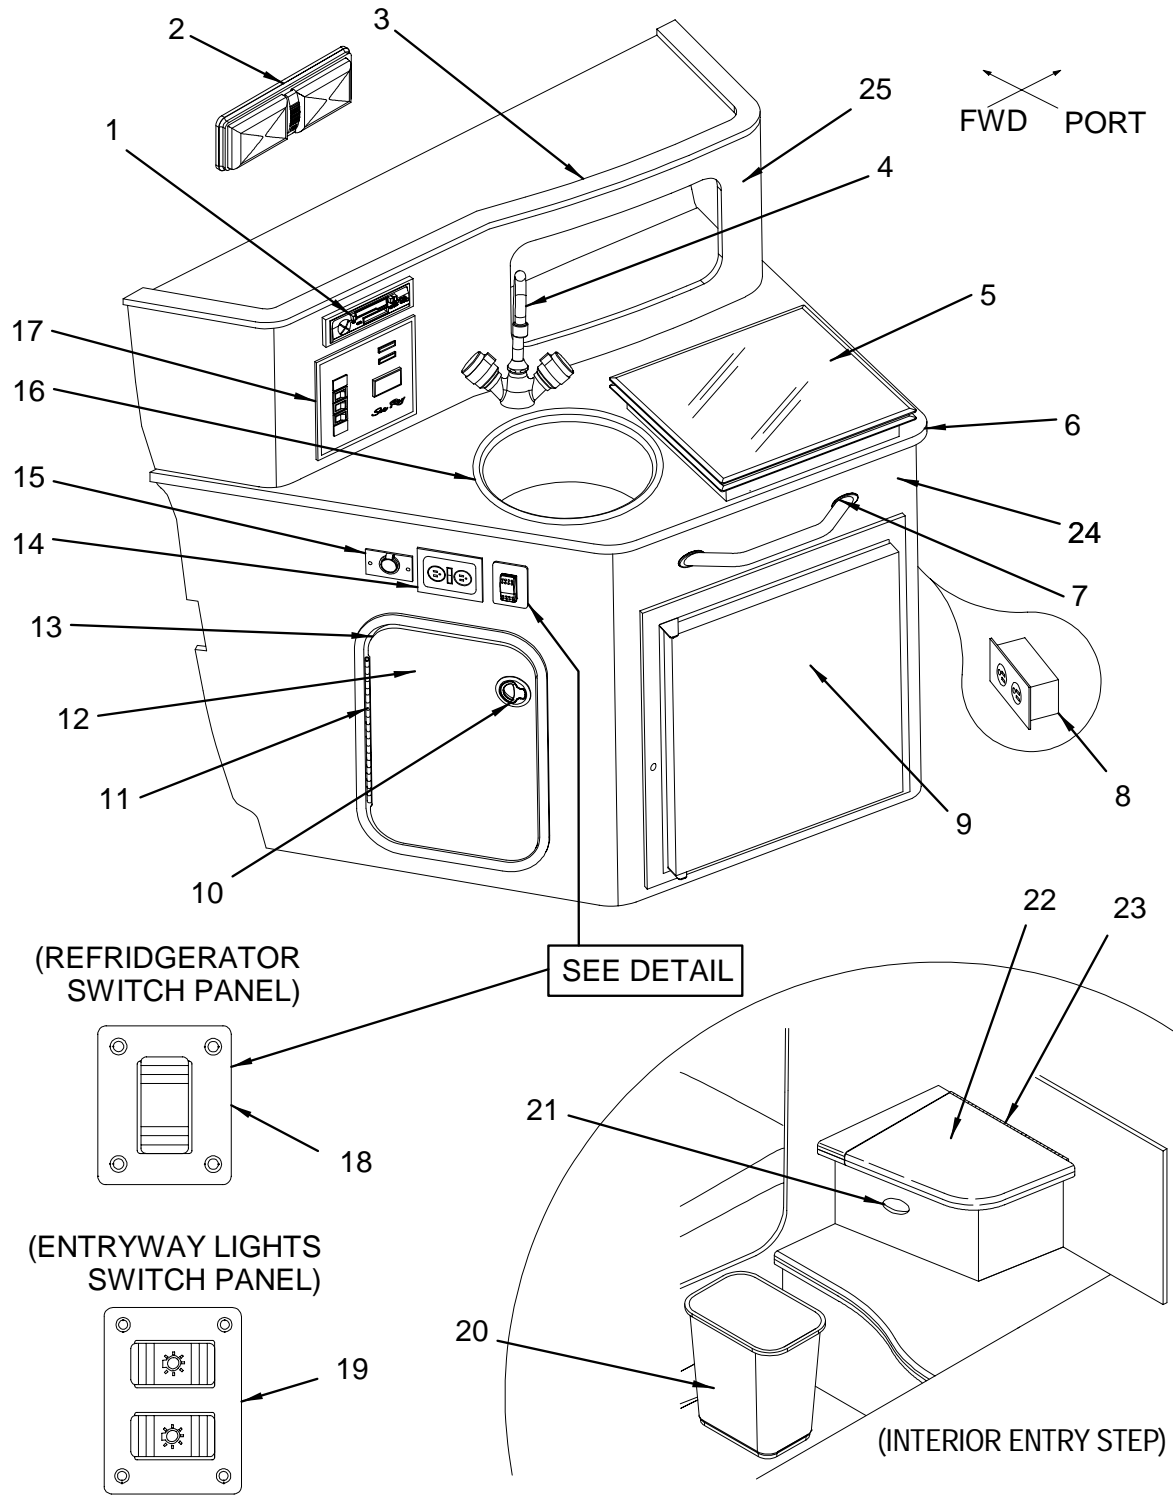

HEAD

1	1687514	240SD 01, MIR ASSY, HEAD
	252072	MIRROR, 1/8"X 21"X 22" W/1.5"RAD
	634501	NOSING, ALUM 5/8"X 10' T-1 ROUNDED BRITE BUFF
2	312975	LIGHT, SGL DOME FLUSH MT WHT W/SWITCH
	604801	BULB, DOME LIGHT 12V
3	914911	SHOWER, WALL MNT ONLY
4	1253095	FAUCET/SHOWER, WHT/MIX W/ON/OFF FLX TAIL
	1307842	FAUCET/SHOWER, HANDSPRAY ONLY
	1307818	FAUCET/SHOWER, CARTRIDGE ONLY
	1452812	HOSE, WATER 3/8" BRAIDED METAL 14" W/ADAPTER
	1307859	FAUCET/SHOWER, HANDLE ONLY (EA)
	942466	COMPRESSION FITTING, BRASS 10MM 1/2"MPT
5	850784	SINK, V/F OVAL ANW
	785774	DRAIN, W/PLUG 100DEG 5/8" BARB BLK W/WHT HEAD
6	777243	RAIL, GRAB 12" STREAMLINE W/FLANGES 95 (304)
7	595512	HEAD, PORTABLE MSD SANI POTTI PARCHMENT 5.2GL
8	224956	HINGE, AL CONT 1.25"X 72" SAT
9	1534080	240DA 01, DOOR, HEAD STRG HI#
	619973	LATCH, FLUSH MOUNT PULL BLK 17MM-22MM
	663708	BUMPER, CLEAR .020" THICK
10	146399	HOLDER, TOILET PAPER WALL MNT CHR ROLLER
11	196782	DRAIN ASSY, SHOWER 1.5"
	344721	DRAIN ASSY, GASKET SHOWER SLIP NUT 1.5"
12	1534072	240DA 01, DOOR, HEAD HI#
13	129411	LATCH, CABIN BLK 1/2"
14	1310846	FRAME, ALUM 20 7/16"X 53.25"ANW 240DA-00 HEAD
	224956	HINGE, AL CONT 1.25"X 72" SAT
	663708	BUMPER, CLEAR .020" THICK
15	1186295	CURTAIN, SHOWER ECRU 57"X 24"
	132183	TRACK, ALUM CURT TRK 0.275"X 0.688" TAB TYPE
16	866434	KNOB, PORTLIGHT KNOB ONLY (BOMAR)
17	1107044	PORTLIGHT, HANDLES QUICKDOGS (BOMAR)
18	1212075	PORTLIGHT, OPENING ALL SS 1/4" FROSTED MOD
		ABOVE# USED IN HEAD ONLY
19	959288	PORTLIGHT, SCREEN & GASKET (BOMAR)
20	1405836	PORTLIGHT, DEAD LIGHT ONLY (FROSTED)
		ABOVE# USED IN HEAD ONLY
21	1331743	TRIM RING, PORTLIGHT OUTSIDE (BOMAR)

NOT SHOWN

	129189	ANGLE, ALUM 1/8"X 1.5"X 1.5"X 16'
	1286939	BOARD, HDPE 240DA-00 HEAD FILLER ANW
	1335090	ADAPTER, SEATECH 1/2"F-15MM

VINYL - BASE 1

	1122183	VINYL, GRANDE D VAN EXP FLAT

GALLEY