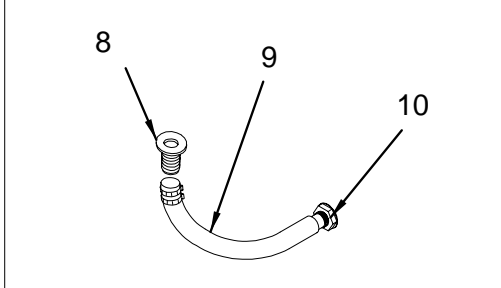

COCKPIT LINER DRAIN