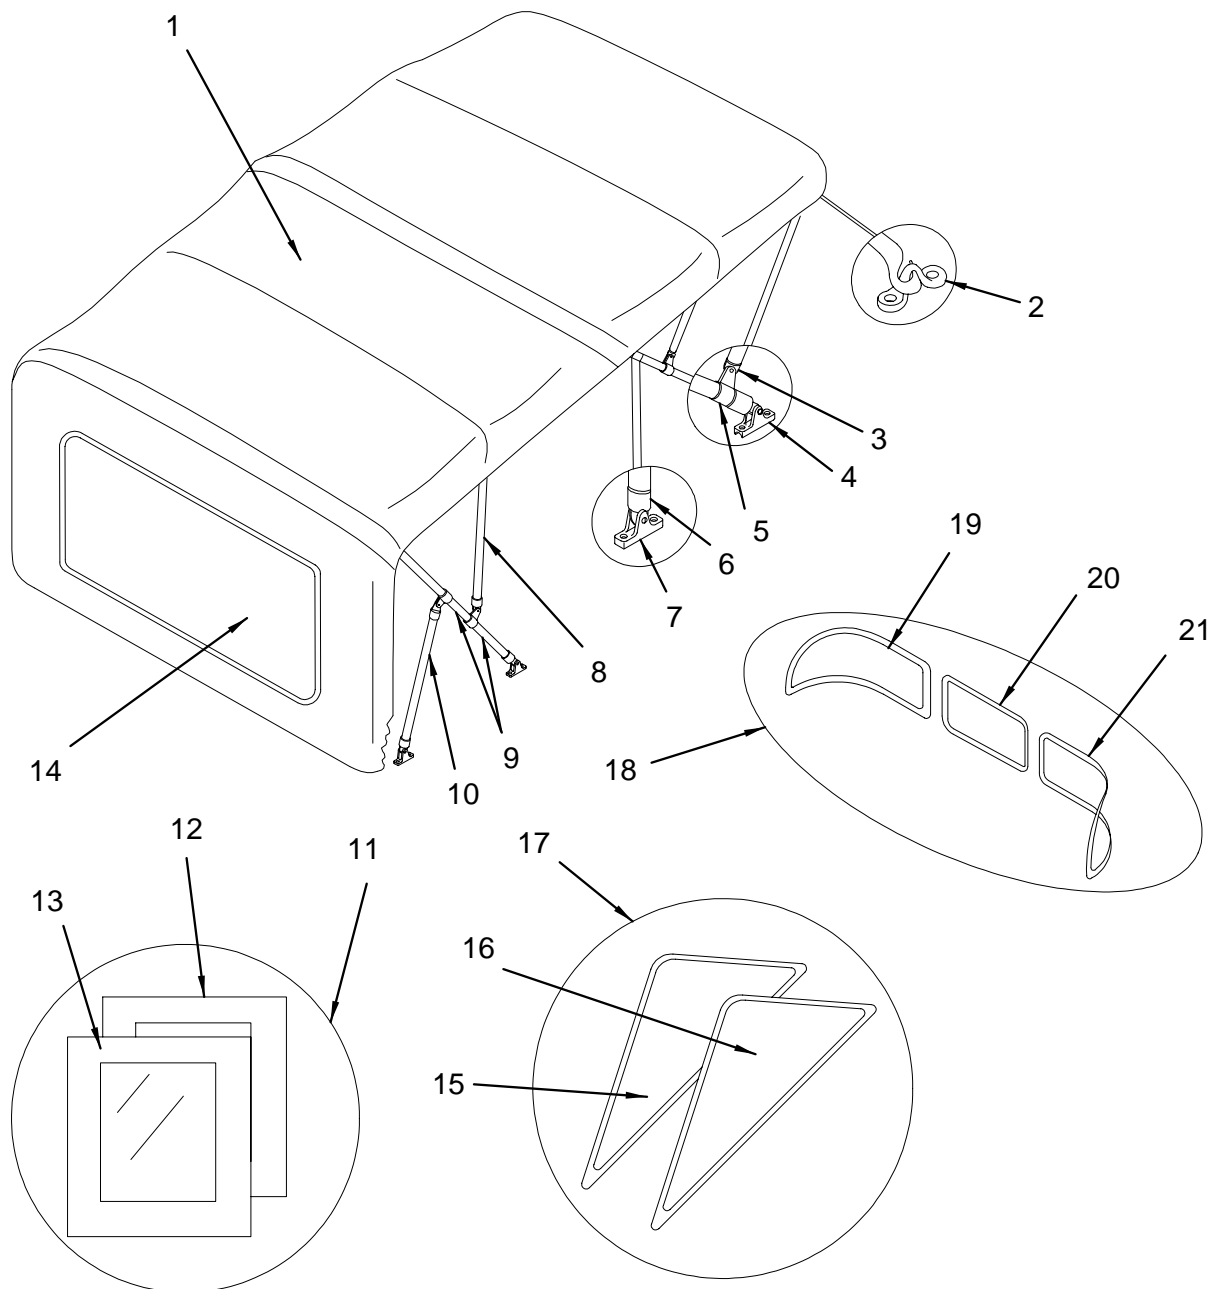

CANVAS (CAMPER CANVAS PACKAGE) OPTIONAL