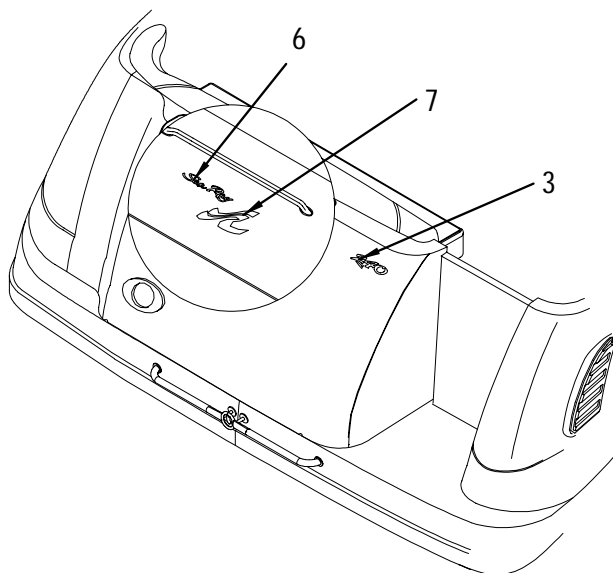

EXTERIOR (GRAPHICS)