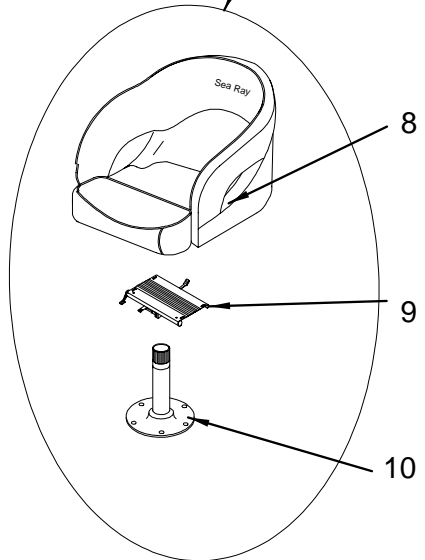

LABELS

914341	LABEL, CHECK BATTERY CELL FLUID LEVEL
1309863	LABEL, POWER TRIM 1.5"X 1/4"

COCKPIT (UPHOLSTERY)

PORT VIEW

SEE SEAT
DETAIL

COCKPIT (UPHOLSTERY)

1	1534247	240DA 01, BLSTR, AFT SEAT CKPT HI#
	1534155	240DA 01, BLSTR SKN, AFT SEAT CKPT HI#
	818682	SHELL, 250DA-95 CKPT AFT BOLSTER
2	1534668	240DA 01, CUSH, BENCH SEAT HI#
	1534544	240DA 01, CUSH SKIN, BENCH SEAT HI#
3	1534635	240DA 01, CUSH, AFT FACING SEAT CKPT HI#
	1534379	240DA 01, CUSH SKIN, AFT FCNG SEAT CKPT HI#
4	1534684	240DA 01, CUSH, LOUNGE CKPT HI#
	1534569	240DA 01, CUSH SKIN, LOUNGE CKPT HI#
5	1534114	240DA 01, B/R, LOUNGE CKPT HI#
	1534122	240DA 01, B/R SKIN, LOUNGE CKPT HI#
6	1534643	240DA 01, CUSH, B/R AFT FACING CKPT HI#
	1534387	240DA 01, CUSH SKIN, B/R AFT FACING CKPT HI#
	141903	HINGE, AL CONT 2"X 72" SAT
7	1534791	240DA 01, PANEL, SIDE PORT CKPT HI#
	1534783	240DA 01, PANEL SKIN, SIDE PORT CKPT HI#
8	1543594	240DA 01, BKT SEAT, W/THR CMPLT HI#
	1543602	240DA 01, SEAT SKIN, BKT W/THR CMPLT HI#
	1543610	240DA 01, B/R, BKT W/THR HORSESHOE TOP HI#
	1543628	240DA 01, B/R SKIN, BKT W/THR HORSESHOE TOP
	1543636	240DA 01, CUSH, BKT W/THR BACK HI#
	1543644	240DA 01, CUSH SKIN, BKT W/THR BACK HI#
	1543651	240DA 01, CUSH, BKT W/THR BTM HI#
	1543669	240DA 01, CUSH SKIN, BKT W/THR BTM HI#
	1543677	240DA 01, CUSH, BKT W/THR THR ONLY HI#
	1543685	240DA 01, CUSH SKIN, BKT W/THR THR ONLY HI#
	1441195	SHELL, BKT SEAT SPBT/SPCR-01 W/THGHRS
	1441260	FOAM, P/C BKT SEAT W/THGHRS-01
	1474956	SLEEVE, BKT SEAT SPBT/SPCR 01 THIGH-RISE
9	1141183	SLIDE ASSY, SEAT MILLENNIUM 10.5" MNT HOLES
	811034	SUPPORT, SWING LEG ASSY 11" W/PIN HOLE
10	1154020	PEDESTAL, ALUM 11.25" RIBBED W/DELCUP