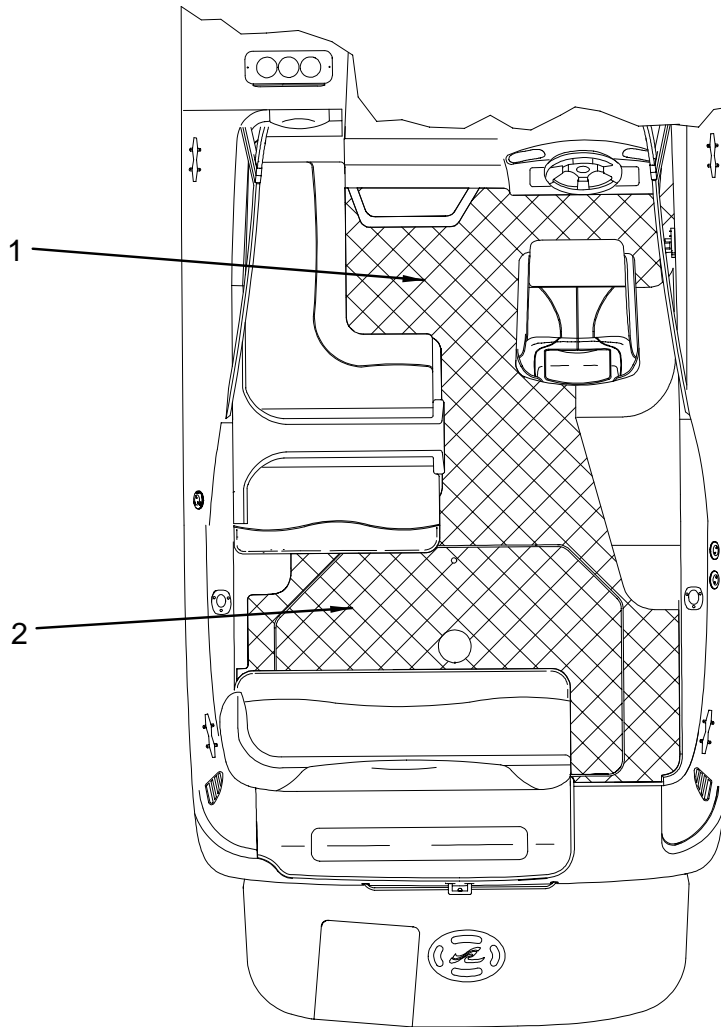

COCKPIT (SNAP-IN CARPET LINER)