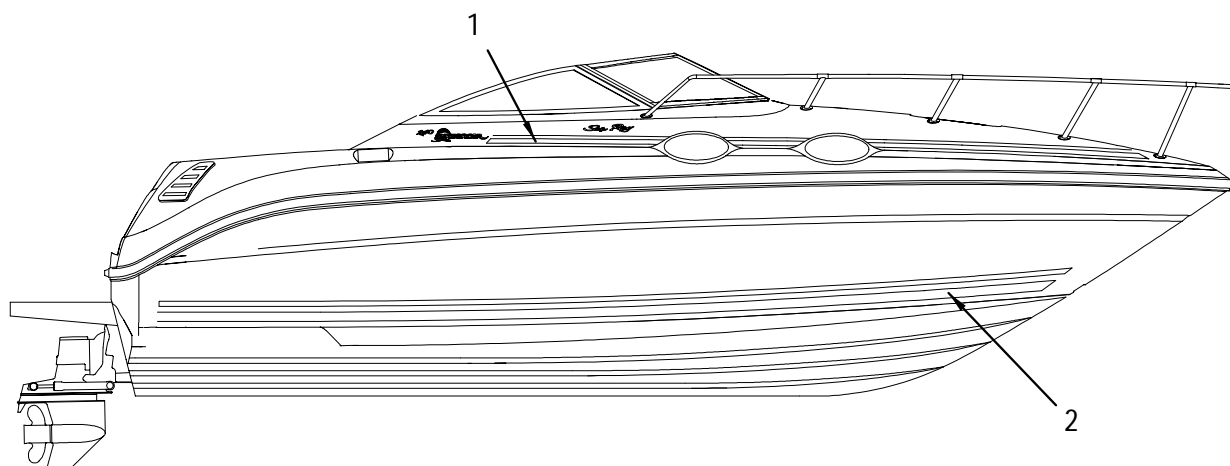

EXTERIOR (GRAPHICS)