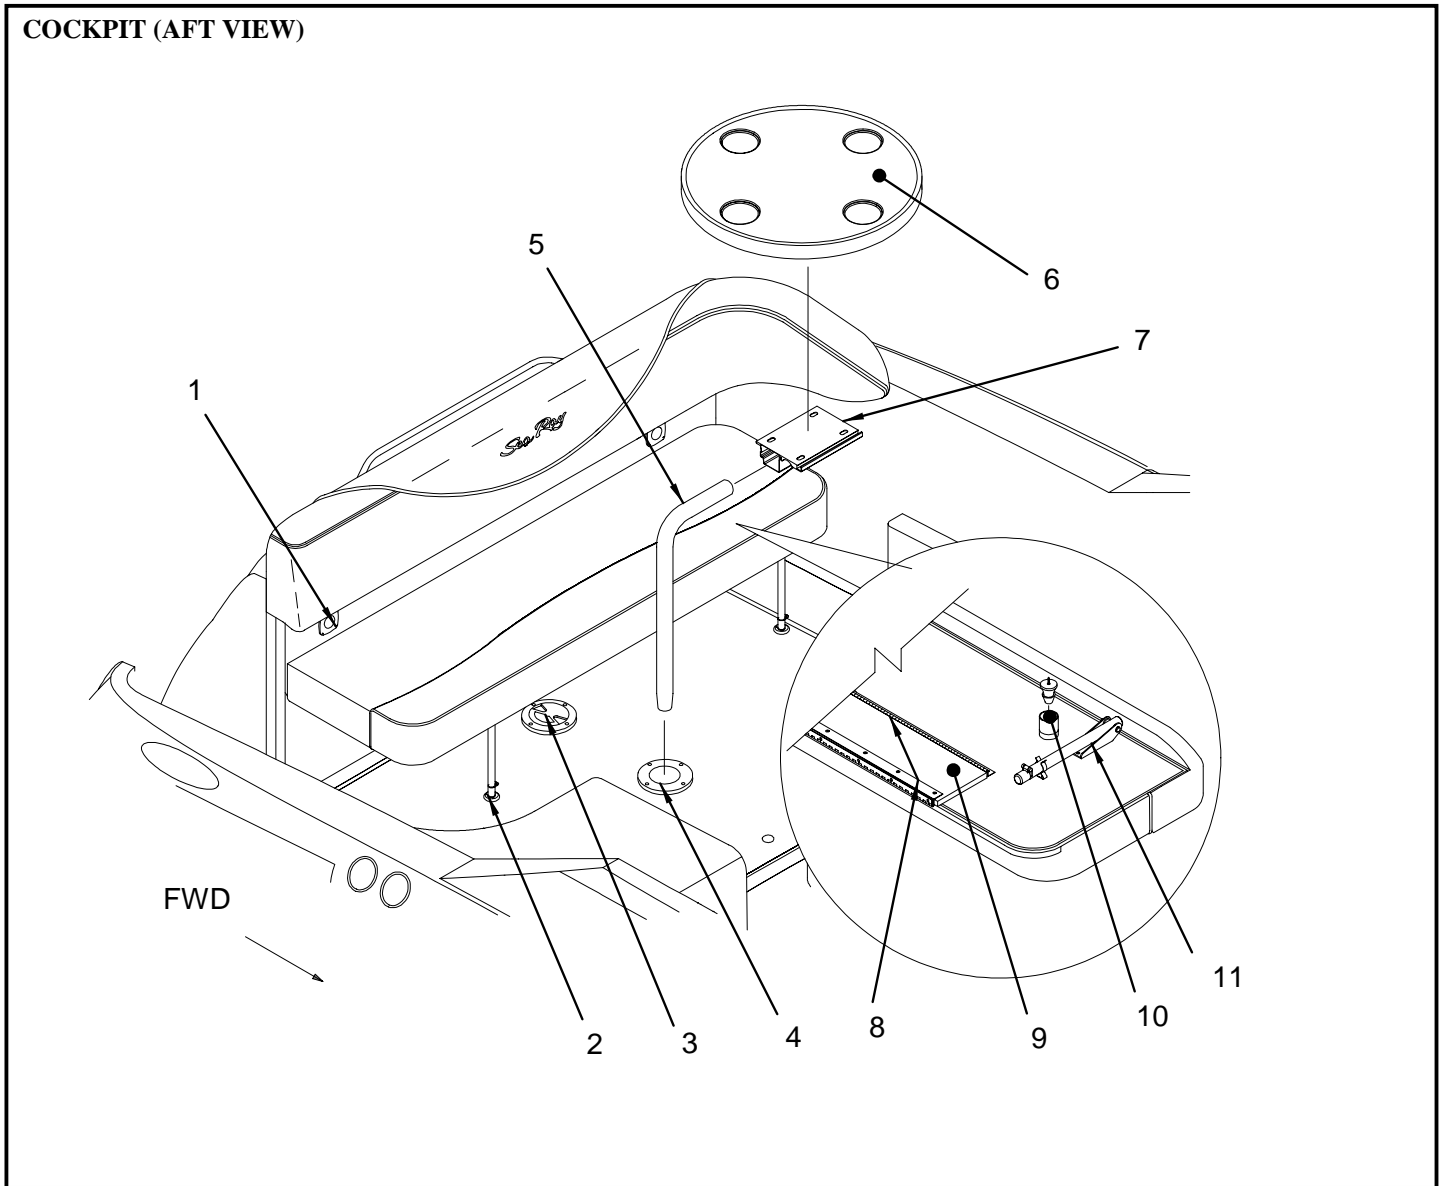

COCKPIT (AFT VIEW)

- 1 1197912 INSERT, LEG SOCKET WHT PLAS (CUSTOM)
- 2 804740 INSERT, LEG SOCKET BLACK 1" (CUSTOM)
- 3 1155993 ACCESS PLATE, POLYPROP W/O-RING 4" PEARL
- 4 876961 BASE, LEG/POST FLUSH MT ALUM
- 485318 TAPE, FOAM CLSD-CELL NEOPRENE 3/8"TH X 2"W
- 5 1496868 POST, TABLE COLUMN "L" SHAPED 2.25" X 37"
- 6 1148519 TABLE, T/F CKPT ROUND PRL 99
- 7 1496223 SUPPORT, TABLE SIDE MNT 2.25 ANOD
- 8 1229038 HINGE, AL CONT FORM/SGL.531"X1.467"X 38.5"SAT
- 9 1181460 BOARD, HDPE 260DA-99 AFT BENCH SEAT
- 1199249 SHIM, HDPE 260DA-99 CKPT AFT FOLDAWAY SEAT
- 10 1118314 CATCH, RBR SUNPAD HOLD-DOWN
- 11 1198431 SUPPORT, SWING LEG W/HNGD BASE 7/8"X 12 5/8"
- 1198449 SUPPORT, SWING LEG W/HNGD BASE 7/8"X 11 7/8"
- 910075 CLIP, WHALE MNT 22MM

NOT SHOWN

- 418632 LANYARD, W/TAB/RING