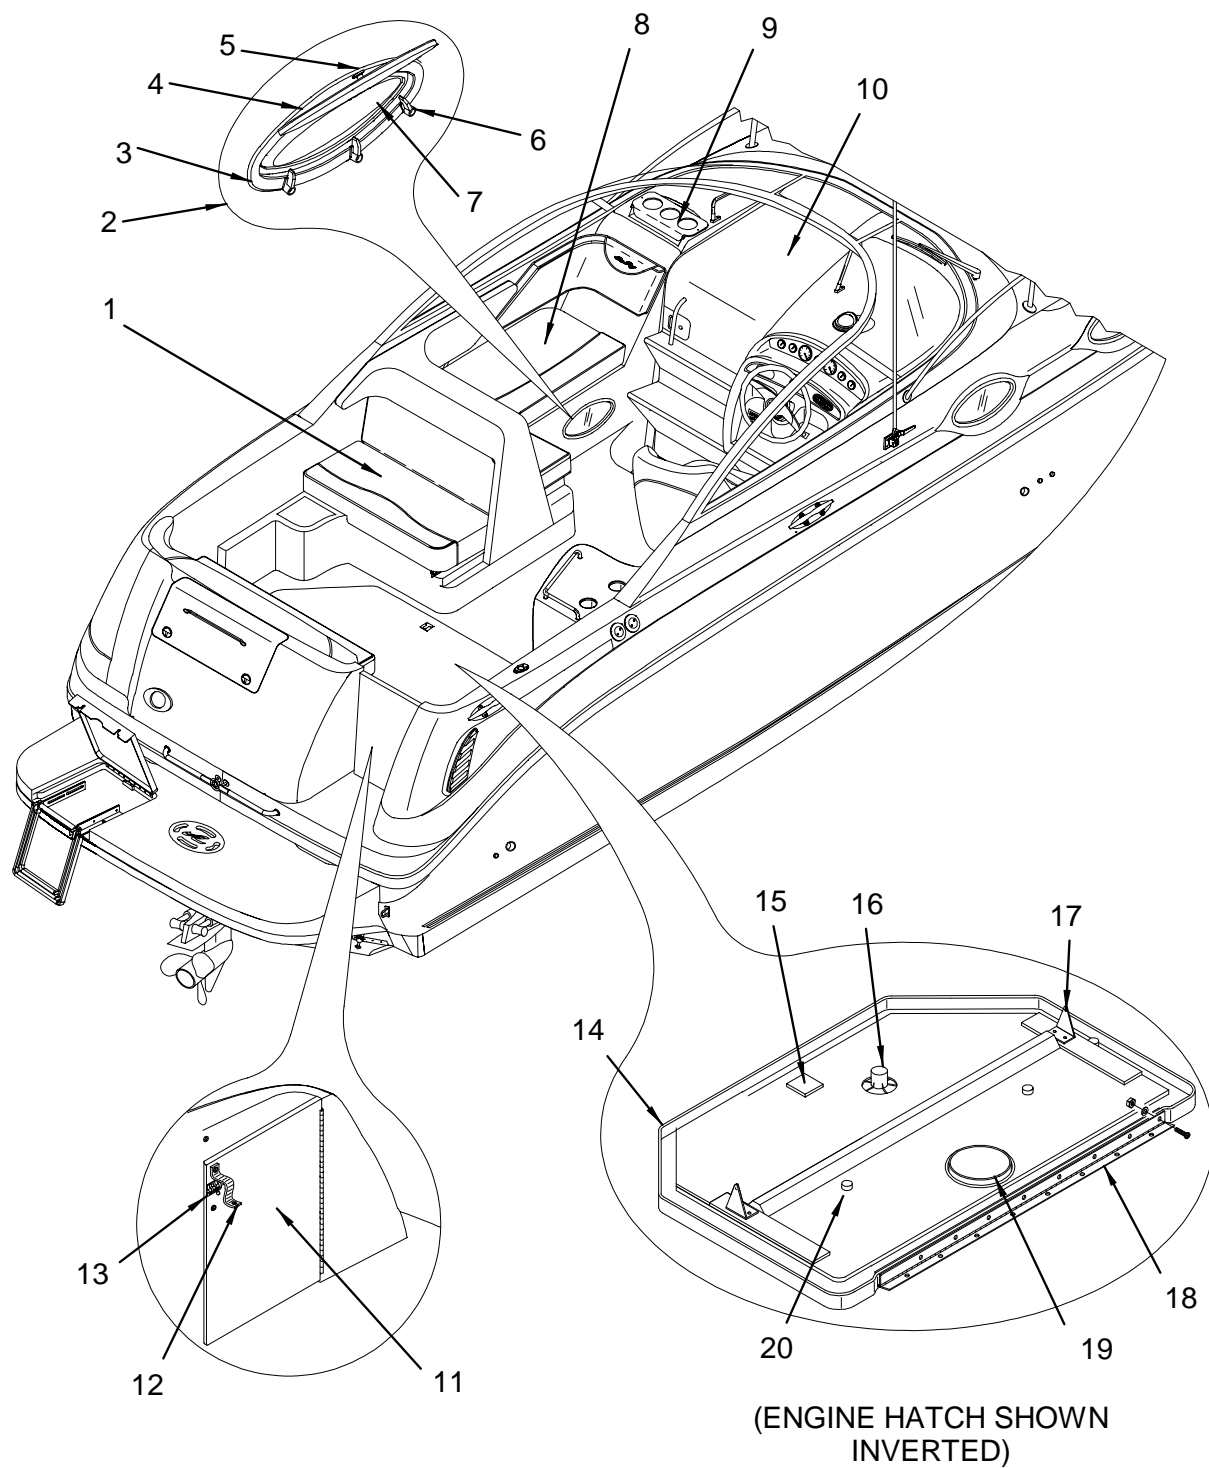

COCKPIT (PORT VIEW)