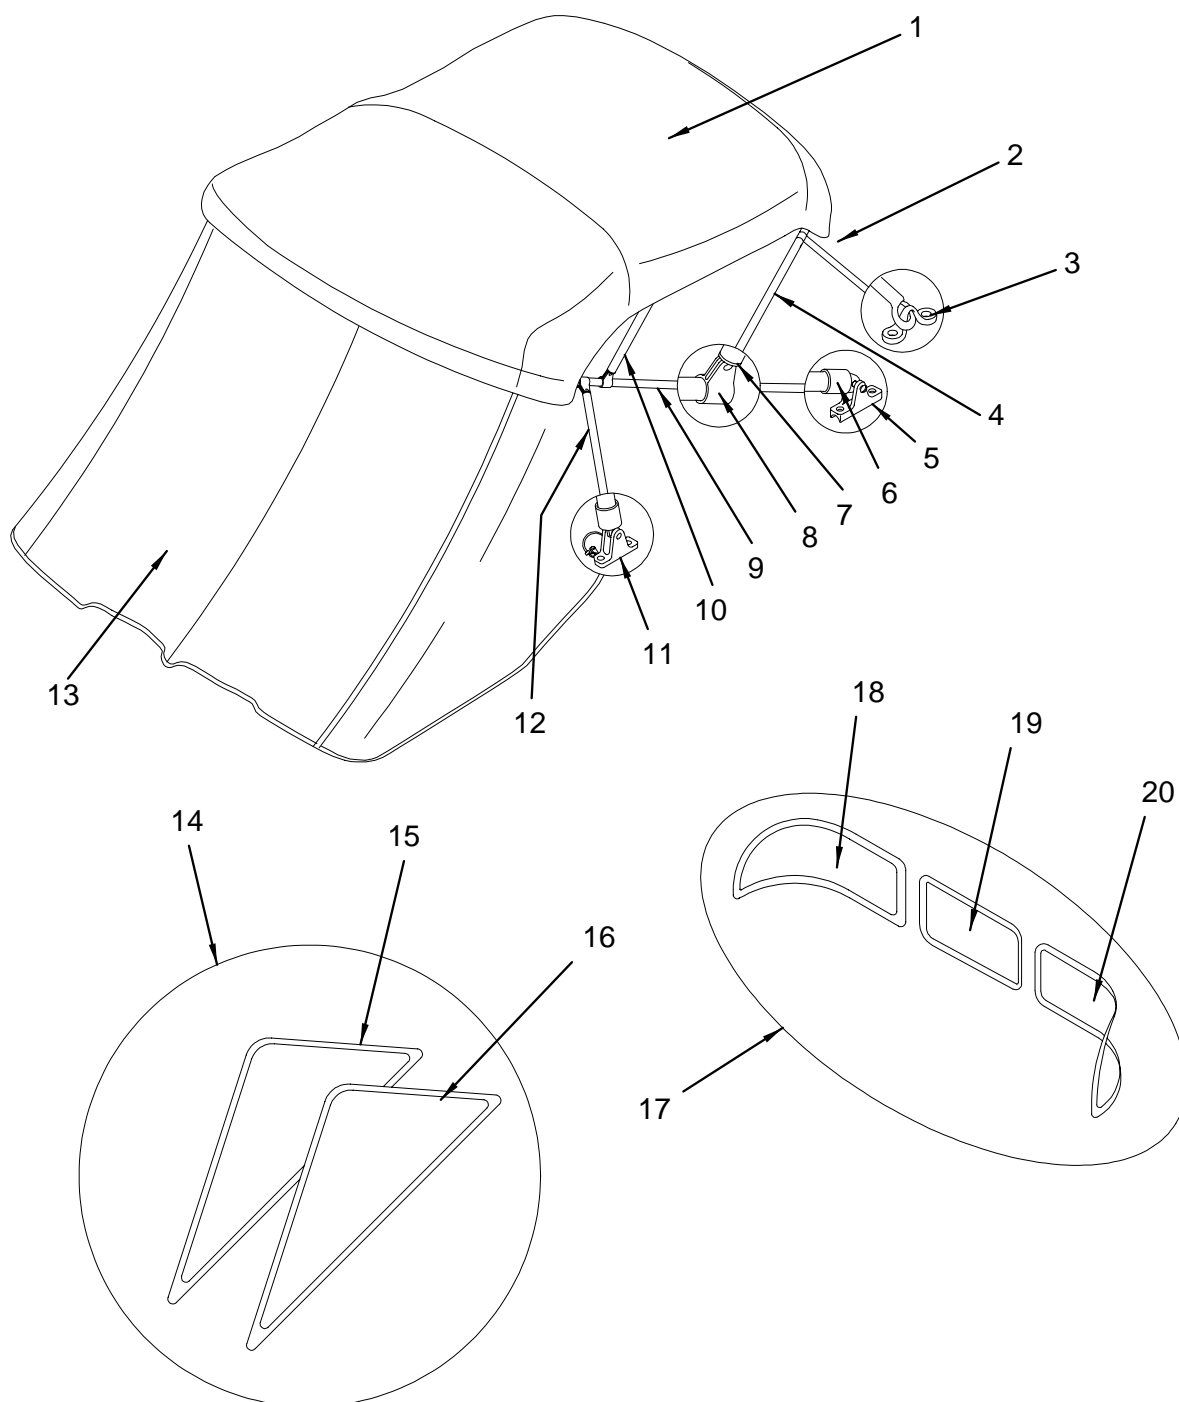

CANVAS (BIMINI TOP)