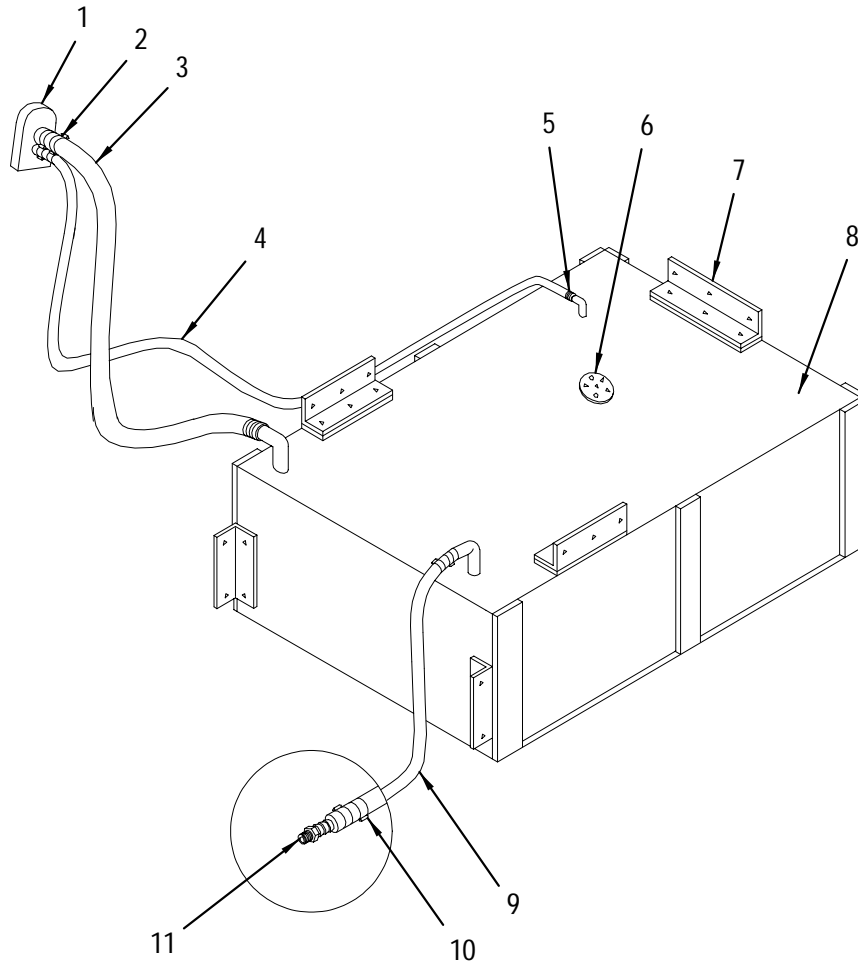

FUEL SYSTEM

FUEL SYSTEM

1	1109354	DECK PLATE, GAS CHR W/VENT 45DG NCK RED CODE
	1098615	DECK PLATE, GAS CHR W/VENT (SHIM ONLY)
2	256693	CLAMP, HOSE #24 1"-2" SS .505
3	123745	HOSE, FUEL 1.5" TYPE A CLASS 2
4	123778	HOSE, FUEL 5/8" TYPE A CLASS 2
5	256677	CLAMP, HOSE #12 1/2"-1.25" SS .505
6	821884	SENDING UNIT, FUEL UNIVERSAL
	942615	SENDER KIT, HDWR FOR MRP #821884
7	141747	ANGLE, PVC 2"X 2"X 1/4"X 10' GREY
8	907170	TANK, FUEL 240SD 65GAL PLAS
9	684738	HOSE, FUEL 3/8" TYPE A CLASS 1
10	123398	CLAMP, HOSE #06M 5/16"-7/8" SS MINI
11	147611	ADAPTER, BRASS 1/4"MPT X 3/8"BARB

NOT SHOWN

123661	CLAMP, LOOM VINYL DIP 1"
123604	CLAMP, LOOM VINYL DIP 2.5"
123885	HOSE, CORR BILGE 3/4" BLK
852533	LABEL, FUEL RECOMMENDATION
124305	HOSE, CONDUIT/SPLIT 1" BLK
124339	HOSE, CONDUIT/SPLIT 1.5" BLK
852632	LABEL, WARNING LEAKING FUEL