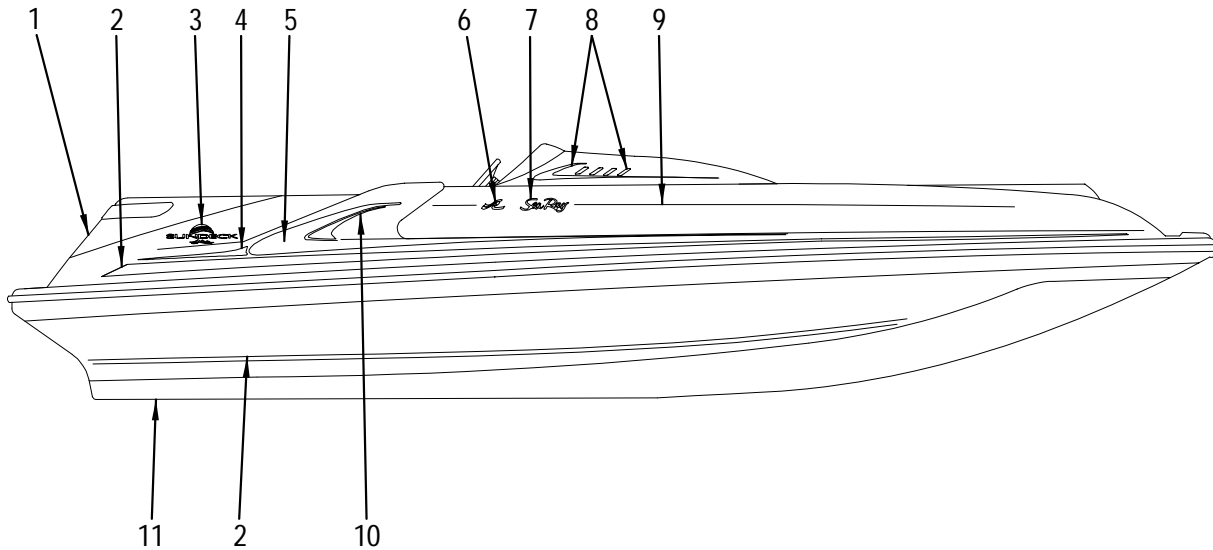

EXTERIOR (GRAPHICS)

EXTERIOR (GRAPHICS)

- 1 722280 TAPE, MODEL DESG 240 TRANS RBYMET
- 869545 TAPE, MODEL DESG 240 TRANS BLK
- 1176122 TAPE, MODEL DESG 240 TRANS GLXYBL
- 1176130 TAPE, MODEL DESG 240 TRANS HNTRGR
- 2 1176098 TAPE, M/S 2"W/1/4"VOID RBYMET/SHOYST
- 869537 TAPE, M/S 2"W/1/4"VOID BLK/GLD 95
- 1176106 TAPE, M/S 2"W/1/4"VOID GLXYBL/SHOYST
- 1176114 TAPE, M/S 2"W/1/4"VOID HNTRGR/SHOYST
- 3 1176064 TAPE, LOGO SUNDECK RBYMET/SHOYST
- 869529 TAPE, LOGO SUNDECK BLK/GLD
- 1176072 TAPE, LOGO SUNDECK GLXYBL/SHOYST
- 1176080 TAPE, LOGO SUNDECK HNTRGR/SHOYST
- 4 813170 TAPE, TAPER AFT 240SD GLDMET STBD
- (BLACK & GOLD BOAT)
- 1176171 TAPE, TAPER AFT 240SD SHOYST STBD
- (RED,BLUE OR GREEN BOAT)
- 813188 TAPE, TAPER AFT 240SD GLDMET PORT
- (BLACK & GOLD BOAT)
- 1176189 TAPE, TAPER AFT 240SD SHOYST PORT
- (RED,BLUE OR GREEN BOAT)
- 5 812990 TAPE, DECK VEE 240SD RBYMET PRT
- 869503 TAPE, DECK VEE 240SD BLK/GOLD PRT
- 1176015 TAPE, DECK VEE 240SD GLXYBL PRT
- 1176023 TAPE, DECK VEE 240SD HNTRGR PRT
- 812966 TAPE, DECK VEE 240SD RBYMET STBD
- 869495 TAPE, DECK VEE 240SD BLK/GOLD STB

- 5 1175991 TAPE, DECK VEE 240SD GLXYBL STB
- 1176007 TAPE, DECK VEE 240SD HNTRGR STB
- 6 735605 EMBLEM, S/R LOGO/WAVE GOLD MED
- (BLACK & GOLD BOAT)
- 205575 EMBLEM, S/R LOGO/WAVE CHROME MED
- (RED,BLUE OR GREEN BOAT)
- 7 735597 EMBLEM, "SEA RAY" SCRIPT GOLD 13"
- (RED,BLUE OR GREEN BOAT)
- 211607 EMBLEM, "SEA RAY" SCRIPT CHROME 13"
- (BLACK & GOLD BOAT)
- 8 1176031 TAPE, CNSL VEE W/HASHMARKS 240SD RBY/SHOY STB
- 869511 TAPE, CNSL VEE W/HASHMARKS 240SD BLK/GLD STBD
- 1176049 TAPE, CNSL VEE W/HASHMARKS 240SD GLX/SHOY STB
- 1176056 TAPE, CNSL VEE W/HASHMARKS 240SD HNT/SHOY STB
- 9 693226 TAPE, SOLID 1/4" GOLD MET CPM F/R
- (RED,BLUE OR GREEN BOAT)
- 1166727 TAPE, SOLID 1/4" SHIMMER OYSTER CPM
- (BLACK & GOLD BOAT)
- 10 813022 TAPE, DECK VEE 240SD INSERT GLDMET STB
- 1176148 TAPE, DECK VEE 240SD INSERT SHOYST STB
- 813030 TAPE, APP 240SD GLDMET DEEP VEE INSERT PRT
- (BLACK & GOLD BOAT)
- 1176155 TAPE, DECK VEE 240SD INSERT SHOYST PRT
- (RED,BLUE OR GREEN BOAT)
- 11 1136092 GEL COAT, PEARL PX/TL