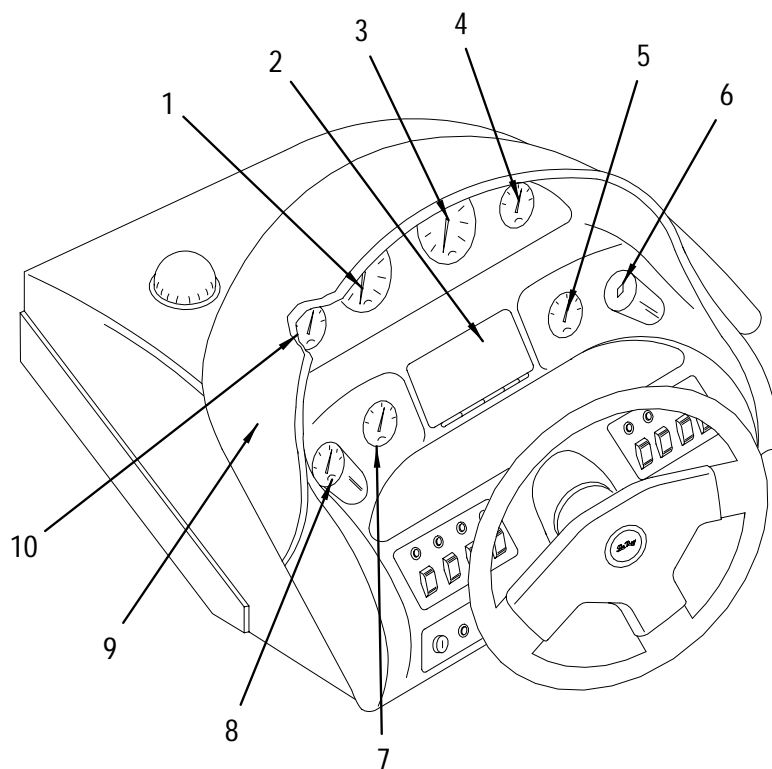

COCKPIT (HELM)

COCKPIT (HELM)

1	883363	GAUGE, TACH/HOUR 3"6K GAS 12V MLSS
2	1049816	STEREO, AM/FM CLARION M0350 CASSETTE 12V
	875484	ANTENNA LEAD, STEREO SOFT WIRE 30"
	929521	COVER, RADIO ENCL DOOR W/HINGE 97
	1049873	SPEAKER, DUAL CONE EXT 6.5" CM1600
	929513	LATCH, SPORT BOAT RADIO DOOR LATCH 97
3	912444	GAUGE, SPEEDO 50 MPH 3" MLSS
4	883371	GAUGE, WATER TEMP 220 DEG 12V MLSS
5	883397	GAUGE, VOLTMETER 10-16 MLSS
6	742296	DEPTH FINDER, LOWRANCE 3500 GREY W/O BEZEL
	825802	BEZEL, TRIM RING
	987693	DEPTH FINDER, BEZEL GRY W/CHR OVERLAY
	888792	FUSE HOLDER, BLADE TYPE DEPTH SOUNDER 3A
	894170	TRANSDUCER, 20DEG THRU-HULL W/ URETHANE FACE
7	883413	GAUGE, TRIM TELE (MERC) MLSS
8	883405	GAUGE, FUEL 2" SGL STA 12V MLSS
9	1148493	DASH ASSY, 240SD-99 KHAKI
	834598	SHIM, PLAS 180'S INST POD 1/4"
10	883389	GAUGE, OIL PRESS 0-80 2" 12V MLSS
11	819474	PANEL, BLANK:240SD-95 SW/BRKR PORT
12	533034	BRKR, P/BTN-MANUAL RESET 5A
		STEREO/BILGE PUMP, HORN, LIGHTS, NAV/ANCHOR
	737692	BRKR, P/BTN-MANUAL RESET 25A
		PREMIERE AUDIO SYSTEM (OPT)
13	809806	BRKR, P/BTN-MANUAL RESET 6A
		BILGE BLOWER
14	819441	PANEL, BLANK:240SD-95 SW/BRKR STBD
15	533109	BRKR, P/BTN-MANUAL RESET 10A
		WATER SYS (OPT), DOCKING LIGHTS
16	533729	BRKR, P/BTN-MANUAL RESET 15A
		12V RECEPTACLE/ACCY
17	744706	ACTUATOR, ROCK VERT BLK W/BUE LENS OF-ANC-RN
		OF-ANC-RN
	648097	BODY, ROCK SW SPST BLK 12V INCAND
18	696039	ACTUATOR, ROCK VERT BLK W/BUE LENS DEPTH SDR
		DEPTH FINDER
	648097	BODY, ROCK SW SPST BLK 12V INCAND
19	679274	ACTUATOR, ROCK VERT BLK W/BUE LENS LIGHTS
	648097	BODY, ROCK SW SPST BLK 12V INCAND
20	679290	ACTUATOR, ROCK VERT BLK W/BUE LENS WATER SYS
		WATER SYSTEM
	648097	BODY, ROCK SW SPST BLK 12V INCAND
21	679274	ACTUATOR, ROCK VERT BLK W/BUE LENS LIGHTS
	648097	BODY, ROCK SW SPST BLK 12V INCAND
22	759084	ACTUATOR, ROCK VERT BLK W/RED HORN SYMBOL
	648097	BODY, ROCK SW SPST BLK 12V INCAND
23	679266	ACTUATOR, ROCK VERT BLK W/BUE LENS BLG BLWR
		BILGE BLWR
	648097	BODY, ROCK SW SPST BLK 12V INCAND
24	679167	ACTUATOR, ROCK VERT BLK W/BUE LENS BLG PUMP
		BILGE PUMP
	648097	BODY, ROCK SW SPST BLK 12V INCAND
25	819458	PANEL, BLANK:240SD-95 ACCY
	819466	PANEL, BLANK:240SD-95 TRIM TAB
26	709501	ACTUATOR, ROCK VERT BLK W/O LENS TRIM TABS
	773879	BODY, ROCK SW DPDT (MOM) BLK W/O JUMPER
27	571448	BRKR, P/BTN-MANUAL RESET 20A
28	179853	LIGHT, INDICATOR GREEN 15V
29	533026	BRKR, P/BTN-MANUAL RESET 10A W/SCREW TER
30	557785	SWITCH, IGN STARTER
31	819482	PANEL, BLANK:240SD-95 IGN

NOT SHOWN

809954	HARNESS, 240SD-95 WIRING
814913	HARNESS, 215EC/240SD TRIM TAB
1247212	CANVAS, 480DB(B)-00 STD SET TOAST