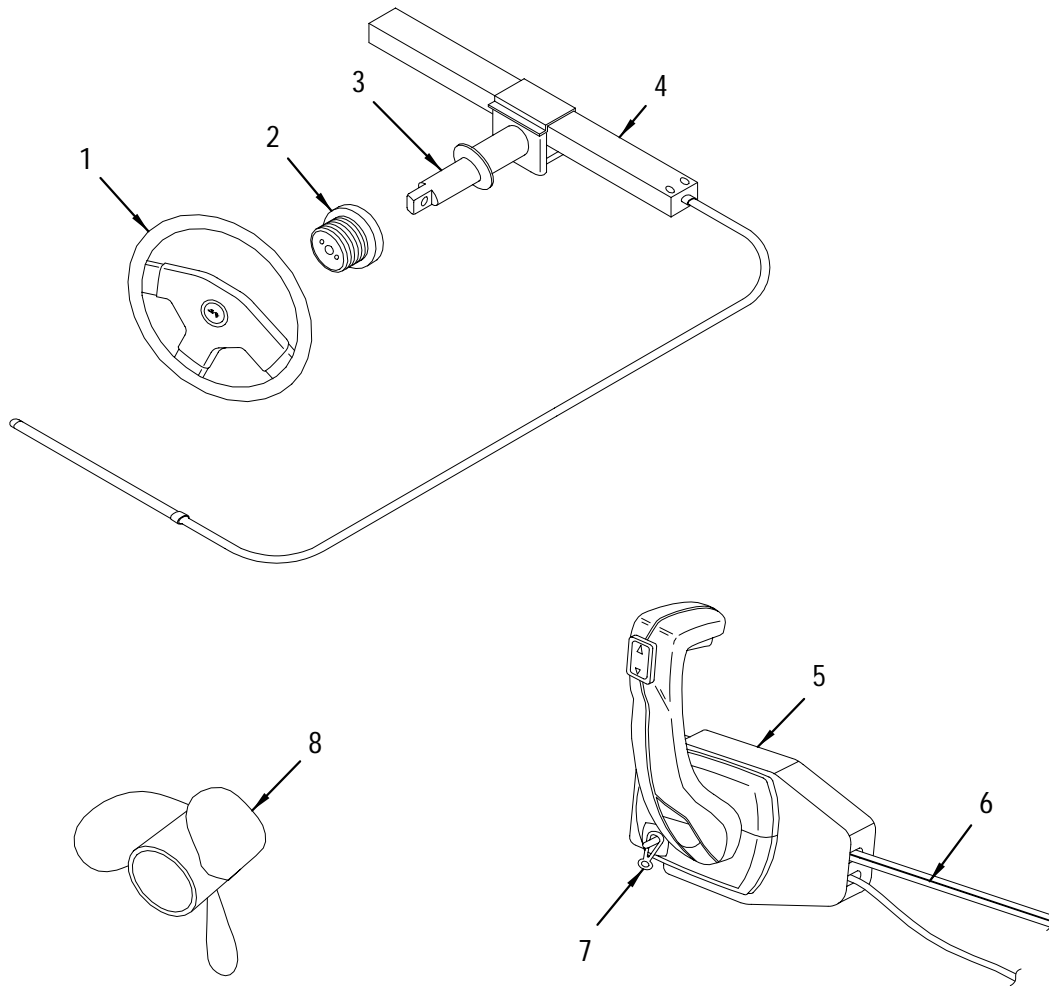

STEERING SYSTEM

STEERING SYSTEM

- 1 1144062 STEERING WHEEL, SPBOAT POL W/KHKI PVC ALUM CA
- 917013 EMBLEM, S/R EMB SCRIPT WHEEL GOLD-BEZEL 1.75"
- 2 662510 STEERING, PERFORMANCE TILT MECHANISM
- 3 1092246 STEERING, TILT HELM BACK-MNT
- 4 1091826 STEERING, BACK MNT RACK/CABLE 13.0' ASSY
- 5 819920 CONTROL, REM THRTL/SHIFT CLSC 3000 W/CONN
- 6 1006337 CABLE, CONTROL TELEFLEX 10' 600A/MERC SERIES (SHIFT)
- 1006329 CABLE, CONTROL TELEFLEX 11' 600A/MERC SERIES (THROTTLE)
- 7 778928 LANYARD, COILED STOP SWITCH
- 8 944835 PROP, 14.5"X 19" ALUM BLACK MAX