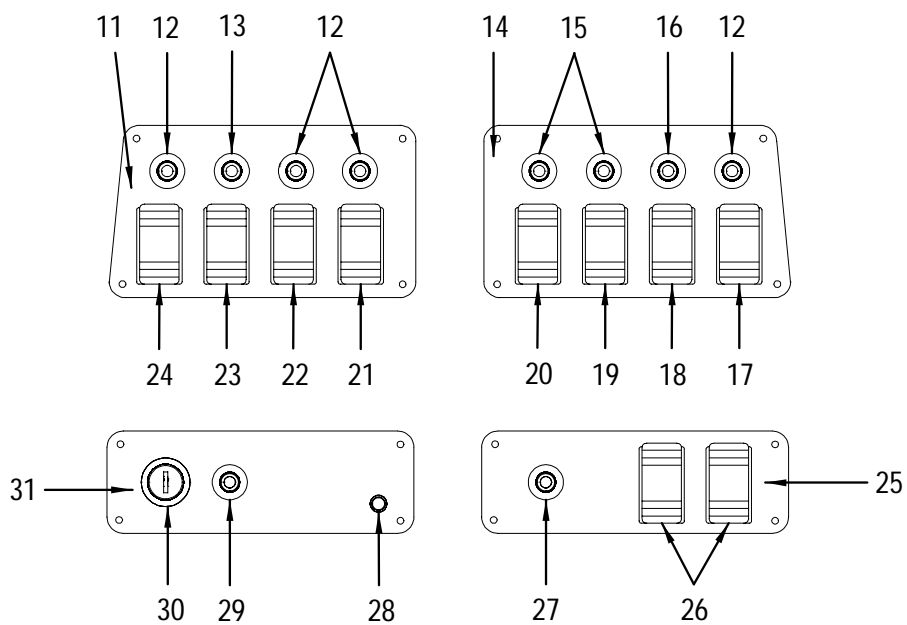

COCKPIT (HELM)

COCKPIT (HELM)

1	883363	GAUGE, TACH/HOUR 3"6K GAS 12V MLSS
2	1049816	STEREO, AM/FM CLARION M0350 CASSETTE 12V
	875484	ANTENNA LEAD, STEREO SOFT WIRE 30"
	929521	COVER, RADIO ENCL DOOR W/HINGE 97
	1049873	SPEAKER, DUAL CONE EXT 6.5" CM1600
	929513	LATCH, SPORT BOAT RADIO DOOR LATCH 97
3	912444	GAUGE, SPEEDO 50 MPH 3" MLSS
4	883371	GAUGE, WATER TEMP 220 DEG 12V MLSS
5	883397	GAUGE, VOLTMETER 10-16 MLSS
6	742296	DEPTH FINDER, LOWRANCE 3500 GREY W/O BEZEL
	825802	BEZEL, TRIM RING
	987693	DEPTH FINDER, BEZEL GRY W/CHR OVERLAY
	888792	FUSE HOLDER, BLADE TYPE DEPTH SOUNDER 3A
	894170	TRANSDUCER, 20DEG THRU-HULL W/ URETHANE FACE
7	883413	GAUGE, TRIM TELE (MERC) MLSS
8	883405	GAUGE, FUEL 2" SGL STA 12V MLSS
9	1148493	DASH ASSY, 240SD-99 KHAKI
	834598	SHIM, PLAS 180'S INST POD 1/4"
10	883389	GAUGE, OIL PRESS 0-80 2" 12V MLSS
11	819474	PANEL, BLANK:240SD-95 SW/BRKR PORT
12	533034	BRKR, P/BTN-MANUAL RESET 5A
		STEREO/BILGE PUMP, HORN, LIGHTS, NAV/ANCHOR
	737692	BRKR, P/BTN-MANUAL RESET 25A
		PREMIERE AUDIO SYSTEM (OPT)
13	809806	BRKR, P/BTN-MANUAL RESET 6A
		BILGE BLOWER
14	819441	PANEL, BLANK:240SD-95 SW/BRKR STBD
15	533109	BRKR, P/BTN-MANUAL RESET 10A
		WATER SYS (OPT), DOCKING LIGHTS
16	533729	BRKR, P/BTN-MANUAL RESET 15A
		12V RECEPTACLE/ACCY
17	744706	ACTUATOR, ROCK VERT BLK W/BUE LENS OF-ANC-RN
		OF-ANC-RN
	648097	BODY, ROCK SW SPST BLK 12V INCAND
18	696039	ACTUATOR, ROCK VERT BLK W/BUE LENS DEPTH SDR
		DEPTH FINDER
	648097	BODY, ROCK SW SPST BLK 12V INCAND
19	679274	ACTUATOR, ROCK VERT BLK W/BUE LENS LIGHTS
	648097	BODY, ROCK SW SPST BLK 12V INCAND
20	679290	ACTUATOR, ROCK VERT BLK W/BUE LENS WATER SYS
		WATER SYSTEM
	648097	BODY, ROCK SW SPST BLK 12V INCAND
21	679274	ACTUATOR, ROCK VERT BLK W/BUE LENS LIGHTS
	648097	BODY, ROCK SW SPST BLK 12V INCAND
22	759084	ACTUATOR, ROCK VERT BLK W/RED HORN SYMBOL
	648097	BODY, ROCK SW SPST BLK 12V INCAND
23	679266	ACTUATOR, ROCK VERT BLK W/BUE LENS BLG BLWR
		BILGE BLWR
	648097	BODY, ROCK SW SPST BLK 12V INCAND
24	679167	ACTUATOR, ROCK VERT BLK W/BUE LENS BLG PUMP
		BILGE PUMP
	648097	BODY, ROCK SW SPST BLK 12V INCAND
25	819458	PANEL, BLANK:240SD-95 ACCY
	819466	PANEL, BLANK:240SD-95 TRIM TAB
26	709501	ACTUATOR, ROCK VERT BLK W/O LENS TRIM TABS
	773879	BODY, ROCK SW DPDT (MOM) BLK W/O JUMPER
27	571448	BRKR, P/BTN-MANUAL RESET 20A
28	179853	LIGHT, INDICATOR GREEN 15V
29	533026	BRKR, P/BTN-MANUAL RESET 10A W/SCREW TER
30	557785	SWITCH, IGN STARTER
31	819482	PANEL, BLANK:240SD-95 IGN

NOT SHOWN

809954	HARNESS, 240SD-95 WIRING
814913	HARNESS, 215EC/240SD TRIM TAB
1247212	CANVAS, 480DB(B)-00 STD SET TOAST