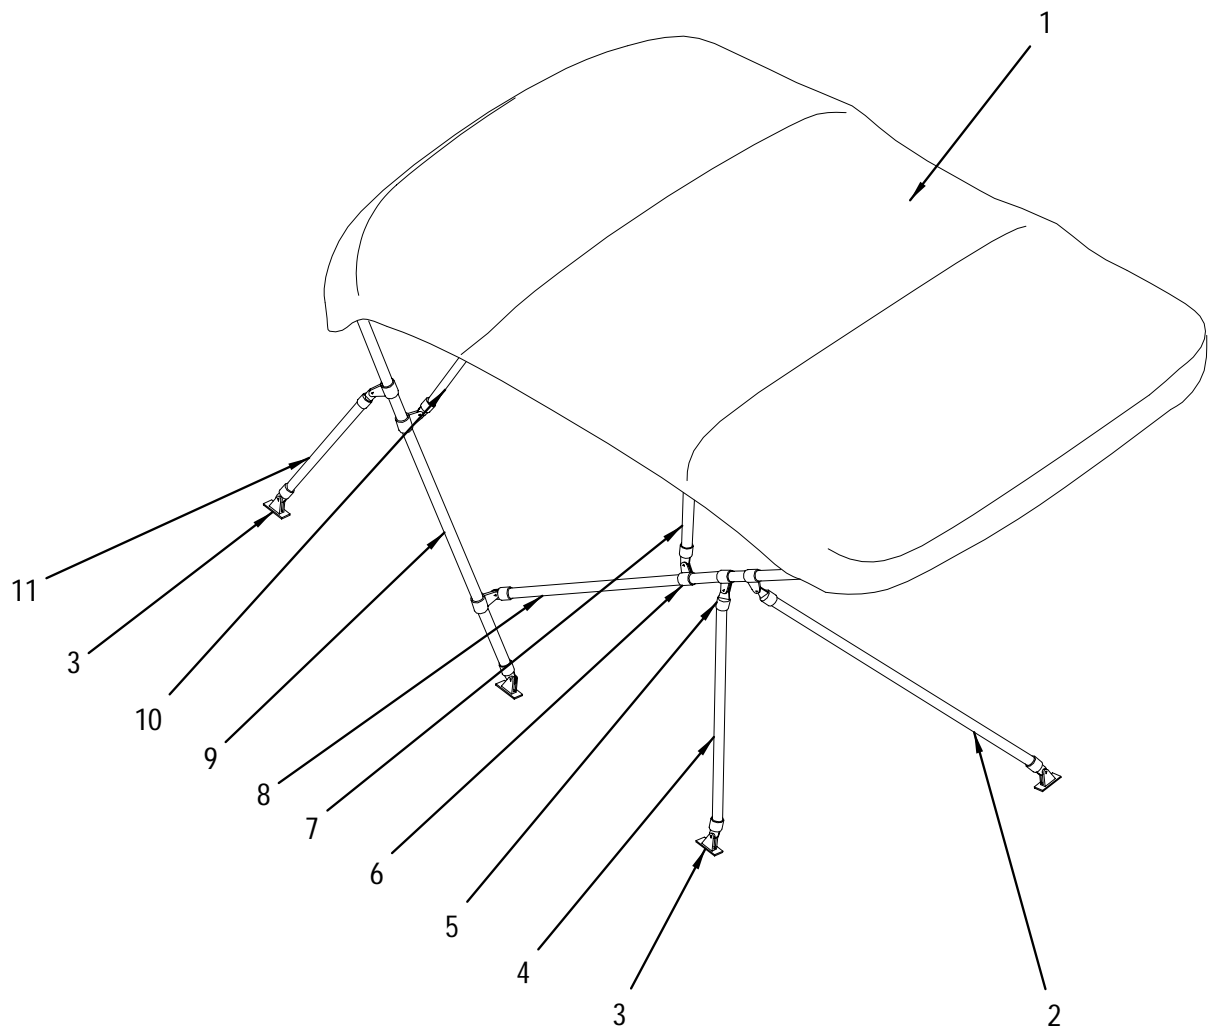

NOT SHOWN

809954	HARNESS, 240SD-95 WIRING
814913	HARNESS, 215EC/240SD TRIM TAB
1247212	CANVAS, 480DB(B)-00 STD SET TOAST

CANVAS (BIMINI TOP)

CANVAS (BIMINI TOP)

1	926204	CANVAS, 240SD-97 BIM TOP RED
	940031	CANVAS, 240SD-98 BIM TOP SAPHR
	1194992	CANVAS, 240SD-99 BIM TOP MEDB
	1146430	CANVAS, 240SD-99 BIM TOP HNTR
	926220	CANVAS, 240SD-97 BIM TOP LINEN
	926246	CANVAS, 240SD-97 BIM TOP FAB RED
	1098284	CANVAS, 240SD-98 BIM TOP FAB SAPHR
	1201102	CANVAS, 240SD-99 BIM TOP FAB MEDB
	1146455	CANVAS, 240SD-99 BIM TOP FAB HNTR
	926261	CANVAS, 240SD-97 BIM TOP FAB LINEN
	1080589	CANVAS, 240SD-98 BIM TOP BOOT RED
	940056	CANVAS, 240SD-98 BIM TOP BOOT SAPHR
	1195015	CANVAS, 240SD-99 BIM TOP BOOT MEDB
	1146463	CANVAS, 240SD-99 BIM TOP BOOT HNTR
	1080605	CANVAS, 240SD-98 BIM TOP BOOT LINEN
2	821611	CANVAS, 240SD-95 BIM TOP SWAY POLE
3	221143	HINGE, DECK FLAT STRAIGHT W/SCREW SS
4	821603	CANVAS, 240SD-95 BIM TOP REAR STANCH
	144998	LANYARD, SS 6"
	175075	PIN, QUICK RELEASE SS W/RING 1/4"X 1 3/8"
5	221085	CAP, SS EYE END 7/8"
6	439307	SLIDE, JAW SLIDE 7/8"
7	821447	CANVAS, 240SD-95 BIM TOP BOW4 N/HDWR
8	821421	CANVAS, 240SD-95 BIM TOP BOW2 N/HDWR
9	821413	CANVAS, 240SD-95 BIM TOP MAIN BOW N/HDWR
	821405	CANVAS, 240SD-95 BIM TOP BOWS W/HDWR
	821595	CANVAS, 240SD-95 BIM TOP HDWR MNT PKG
10	821439	CANVAS, 240SD-95 BIM TOP BOW3 N/HDWR
11	821652	CANVAS, 240SD-95 BIM TOP FWD PORT STANCH
	821660	CANVAS, 240SD-95 BIM TOP FWD STBD STANCH