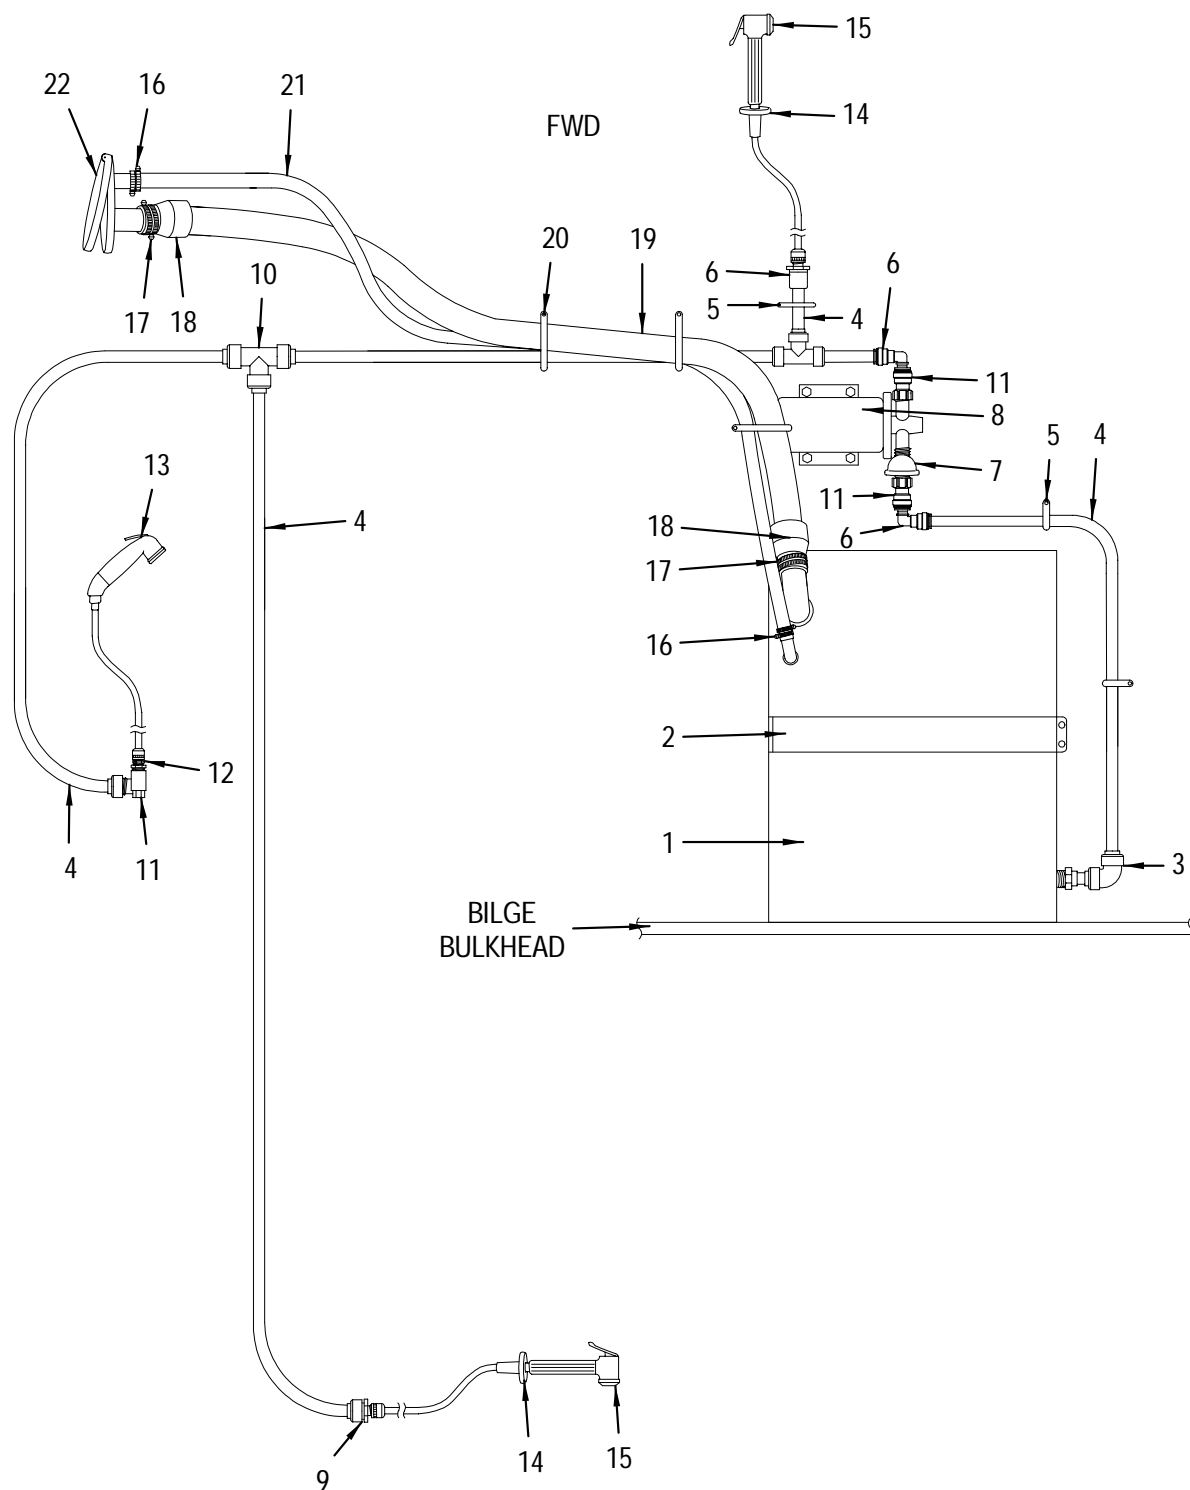

WATER SYSTEM

WATER SYSTEM

1	530790	TANK, WATER 310SS-91 - 20GAL
	130344	ELBOW, PVC 1.5"MPT X 1.5"BARB X 90DEG
	411132	ELBOW, PVC 1/2"MPT X 1/2"BARB X 90DEG
2	129247	BAR, ALUM FLAT 1/8"X 2"X 12"
	485318	TAPE, FOAM CLSD-CELL NEOPRENE 3/8"TH X 2"W
3	909937	ELBOW, WHALE 90DEG EQUAL 15MM
4	1137025	TUBING, WHALE 15MM X 10MM X 164' BLUE
5	123661	CLAMP, LOOM VINYL DIP 1"
6	909978	ELBOW, WHALE 90DEG STEM 15MM
7	406710	FILTER, IN-LINE WATER 1/2" FPT
8	1128164	PUMP, FRESH WATER SHURFLO 2.8GPM IMP
9	909952	ADAPTER, WHALE STRAIGHT 1/2"M-15MM BRASS
10	909929	TEE, WHALE EQUAL 15MM
11	910000	ADAPTER, WHALE 1/2"F-15MM
12	936088	ADAPTER, BRASS WHALE 3/8"MPT MALE 15MM STEM
13	785246	SHOWER, SPRAY NOZZLE ANGLE BASE W/WHT HOSE
14	1098417	THRU-HULL, PLAS 1 1/8" PRL
15	628024	SHOWER, SPRAY NOZZLE W/8"SS HOSE
	1137025	TUBING, WHALE 15MM X 10MM X 164' BLUE
	123661	CLAMP, LOOM VINYL DIP 1"
16	123398	CLAMP, HOSE #06M 5/16"-7/8" SS MINI
17	256693	CLAMP, HOSE #24 1"-2" SS .505
18	172726	HOSE CUFF, 1.5" RH WHT
19	490219	HOSE, CORR SAN/WATER-FILL 1.5" RH
20	123604	CLAMP, LOOM VINYL DIP 2.5"
21	857706	HOSE, CORR VAC 5/8" PVC BILGE GREY
22	1173137	DECK FILL, WATER W/VENT BLK

NOT SHOWN

	221903	LABEL, FRESH WATER (LEXAN)
	785774	DRAIN, W/PLUG 100DEG 5/8" BARB BLK W/WHT HEAD
	910083	CLIP, WHALE COLLET 15MM
	147504	TEE, PVC 1/2" BARB ALL SIDES
	609883	CLEAT, PLAS 3/4"X 1"X 4" GREY