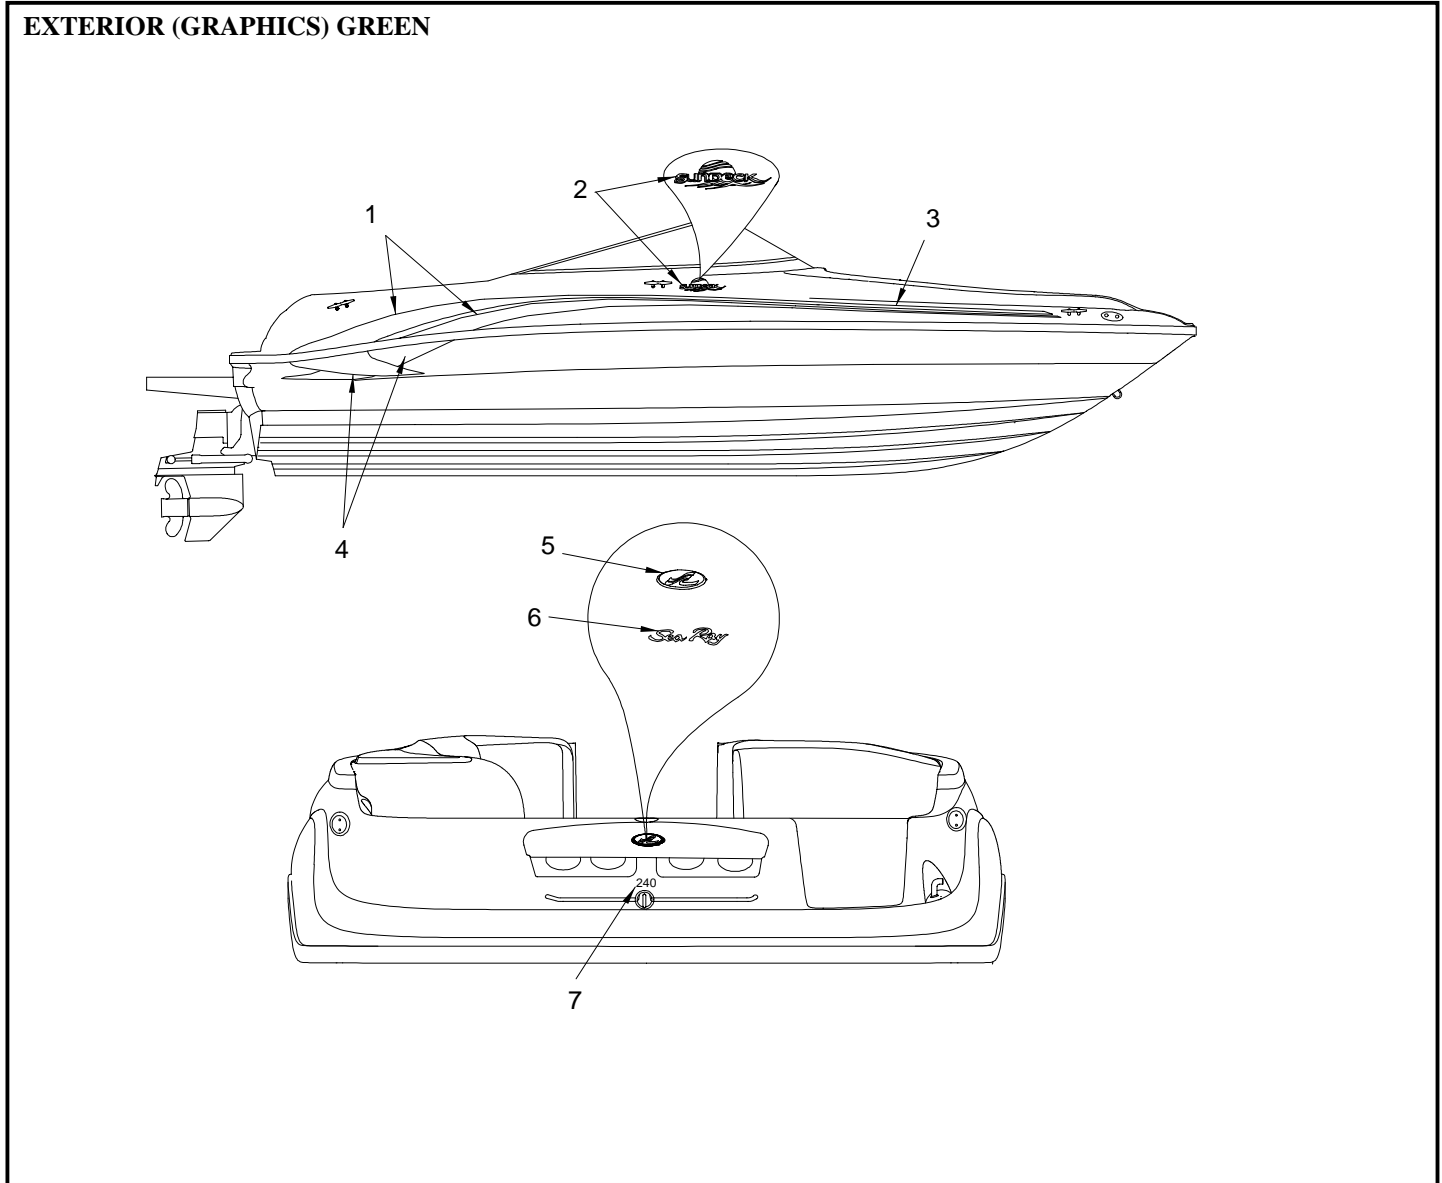

EXTERIOR (GRAPHICS) GREEN

- 1 1339167 TAPE, APP 240SD-00 HNTRGRN/SHOYST STB DECK
- 1339175 TAPE, APP 240SD-00 HNTRGRN/SHOYST PRT DECK
- 2 1176080 TAPE, LOGO SUNDECK HNTRGR/SHOYST
- 3 1339035 TAPE, D/C 240SD-00 STRIPE HNTRGRN/SHOYST STB
- 1339043 TAPE, D/C 240SD-00 STRIPE HNTRGRN/SHOYST PRT
- 4 1339142 TAPE, APP 240SD-00 HNTRGRN/SHOYST STB HULL
- 1339159 TAPE, APP 240SD-00 HNTRGRN/SHOYST PRT HULL
- 5 1443191 EMBLEM, S/R WAVE 5" OVAL CHR TRNSM
  (ABOVE # GREEN EXTERIOR HULL# 3424 -> UP)
- 6 1176932 TAPE, SCRIPT "SEA RAY" HNTRGR
  (ABOVE # GREEN EXTERIOR HULL# 3001 -> 3423)
- 7 1523364 EMBLEM, MODEL DESG 240 PRO URETHANE BLK W/CHR
  (ABOVE # GREEN EXTERIOR HULL# 3424 -> UP)
- 1339282 TAPE, MODEL DESG 240SD-00 TRANS HNTRGRN
  (ABOVE # GREEN EXTERIOR HULL# 3001 -> 3423)

MISCELLANEOUS

- 1363639 GRAPHICS KIT, 240SD-00 HNTR GRN