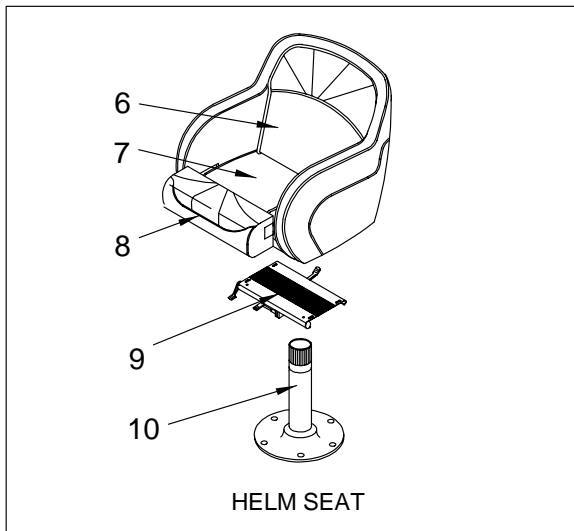

COCKPIT (UPHOLSTERY)