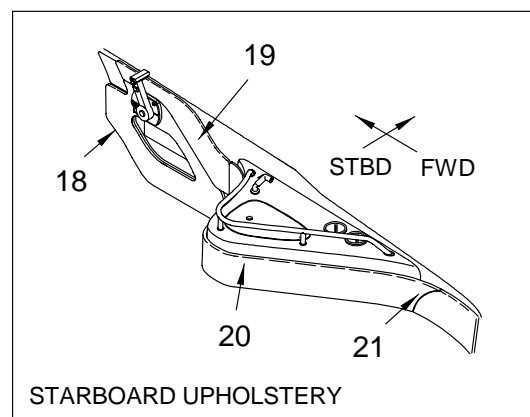

COCKPIT (UPHOLSTERY)