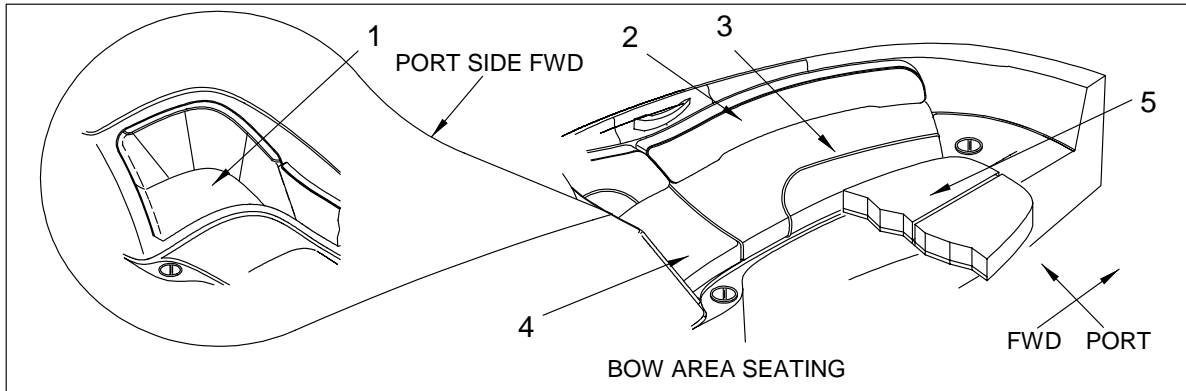

COCKPIT (UPHOLSTERY)