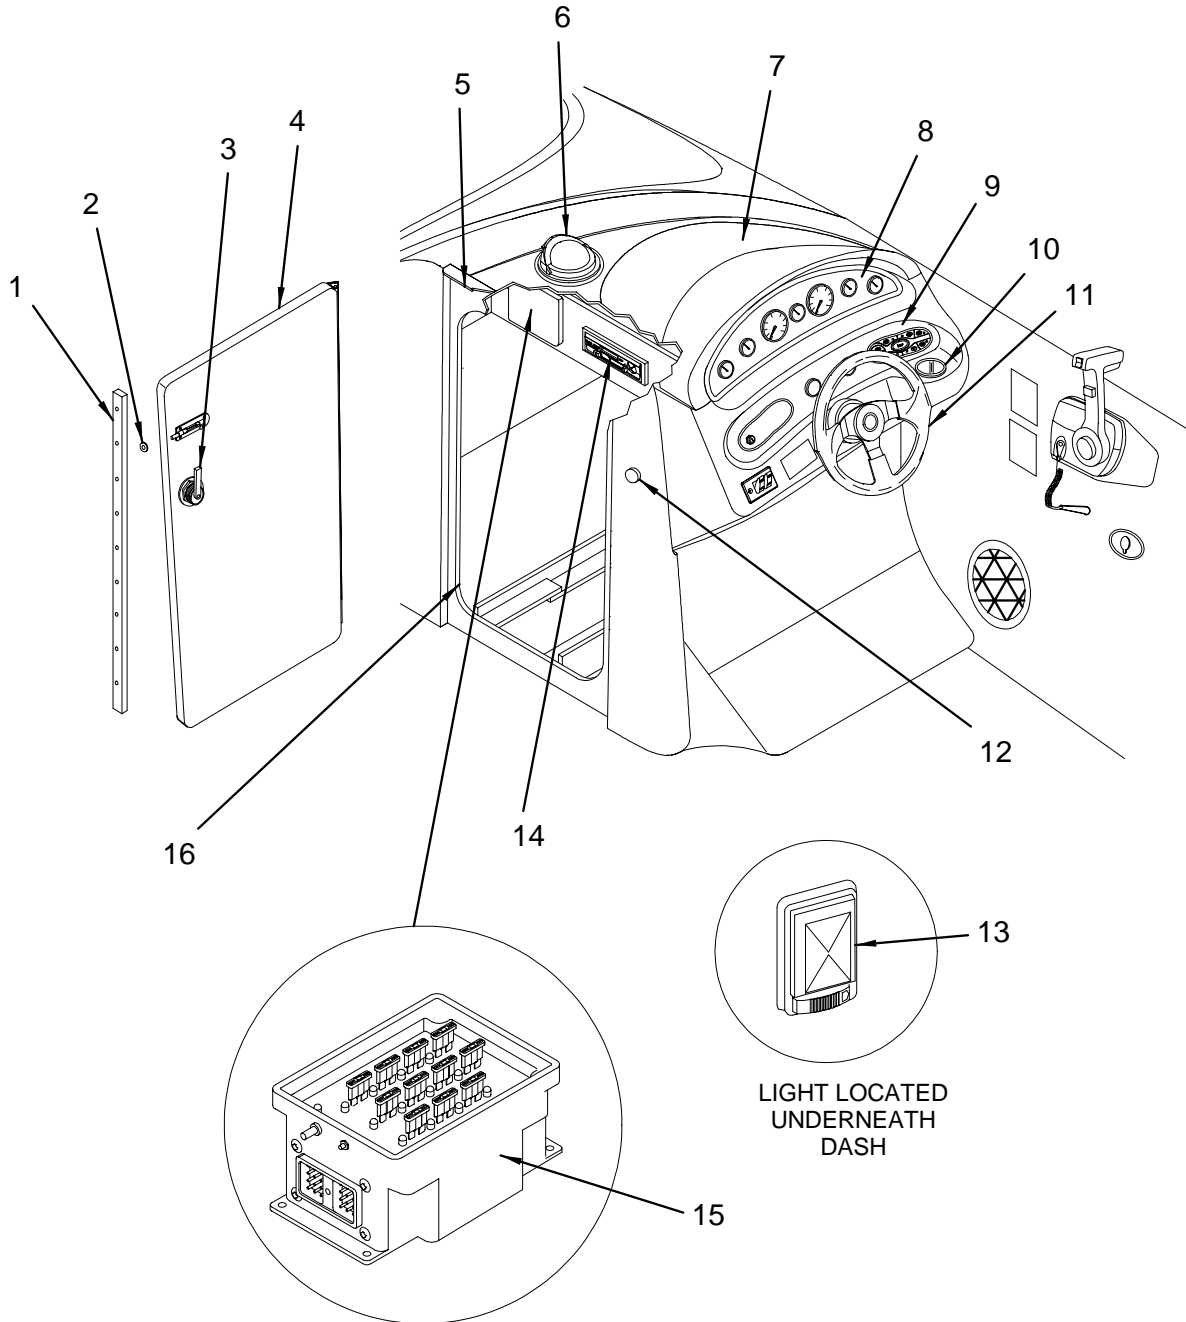

COCKPIT (HELM)