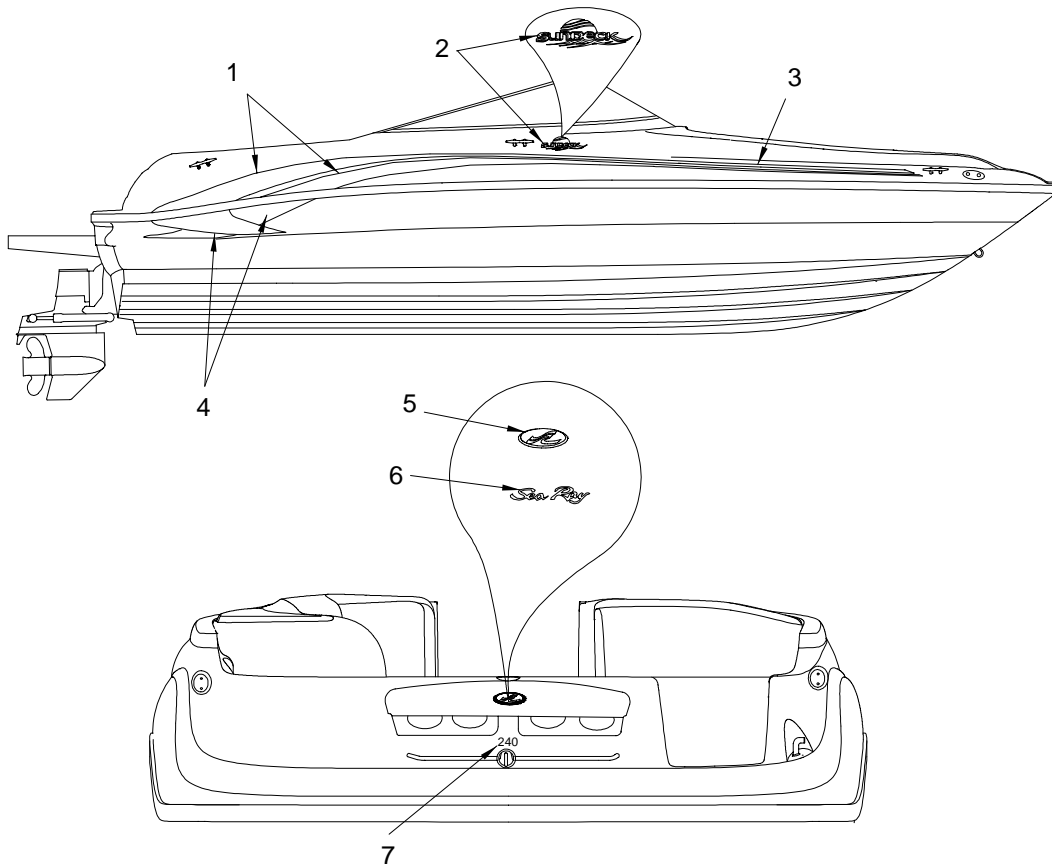

EXTERIOR (GRAPHICS) BLUE

EXTERIOR (GRAPHICS) BLUE

- 1 1339209 TAPE, APP 240SD-00 GLXYBLU/SHOYST STB DECK
- 1339217 TAPE, APP 240SD-00 GLXYBLU/SHOYST PRT DECK
- 2 1176072 TAPE, LOGO SUNDECK GLXYBL/SHOYST
- 3 1339050 TAPE, D/C 240SD-00 STRIPE GLXYBLU/SHOYST STB
- 1339068 TAPE, D/C 240SD-00 STRIPE GLXYBLU/SHOYST PRT
- 4 1339183 TAPE, APP 240SD-00 GLXYBLU/SHOYST STB HULL
- 1339191 TAPE, APP 240SD-00 GLXYBLU/SHOYST PRT HULL
- 5 1443191 EMBLEM, S/R WAVE 5" OVAL CHR TRNSM
  (ABOVE # BLUE EXTERIOR HULL# 3424 -> UP)
- 6 1176924 TAPE, SCRIPT "SEA RAY" GLXYBL
  (ABOVE # BLUE EXTERIOR HULL # 3001 -> 3423)
- 7 1523364 EMBLEM, MODEL DESG 240 PRO URETHANE BLK W/CHR
  (ABOVE # BLUE EXTERIOR HULL# 3424 -> UP)
- 1339290 TAPE, MODEL DESG 240SD-00 TRANS GLXYBLU
  (ABOVE # BLUE EXTERIOR HULL # 3001 -> 3423)

MISCELLANEOUS

- 1363647 GRAPHICS KIT, 240SD-00 GLXY BLUE