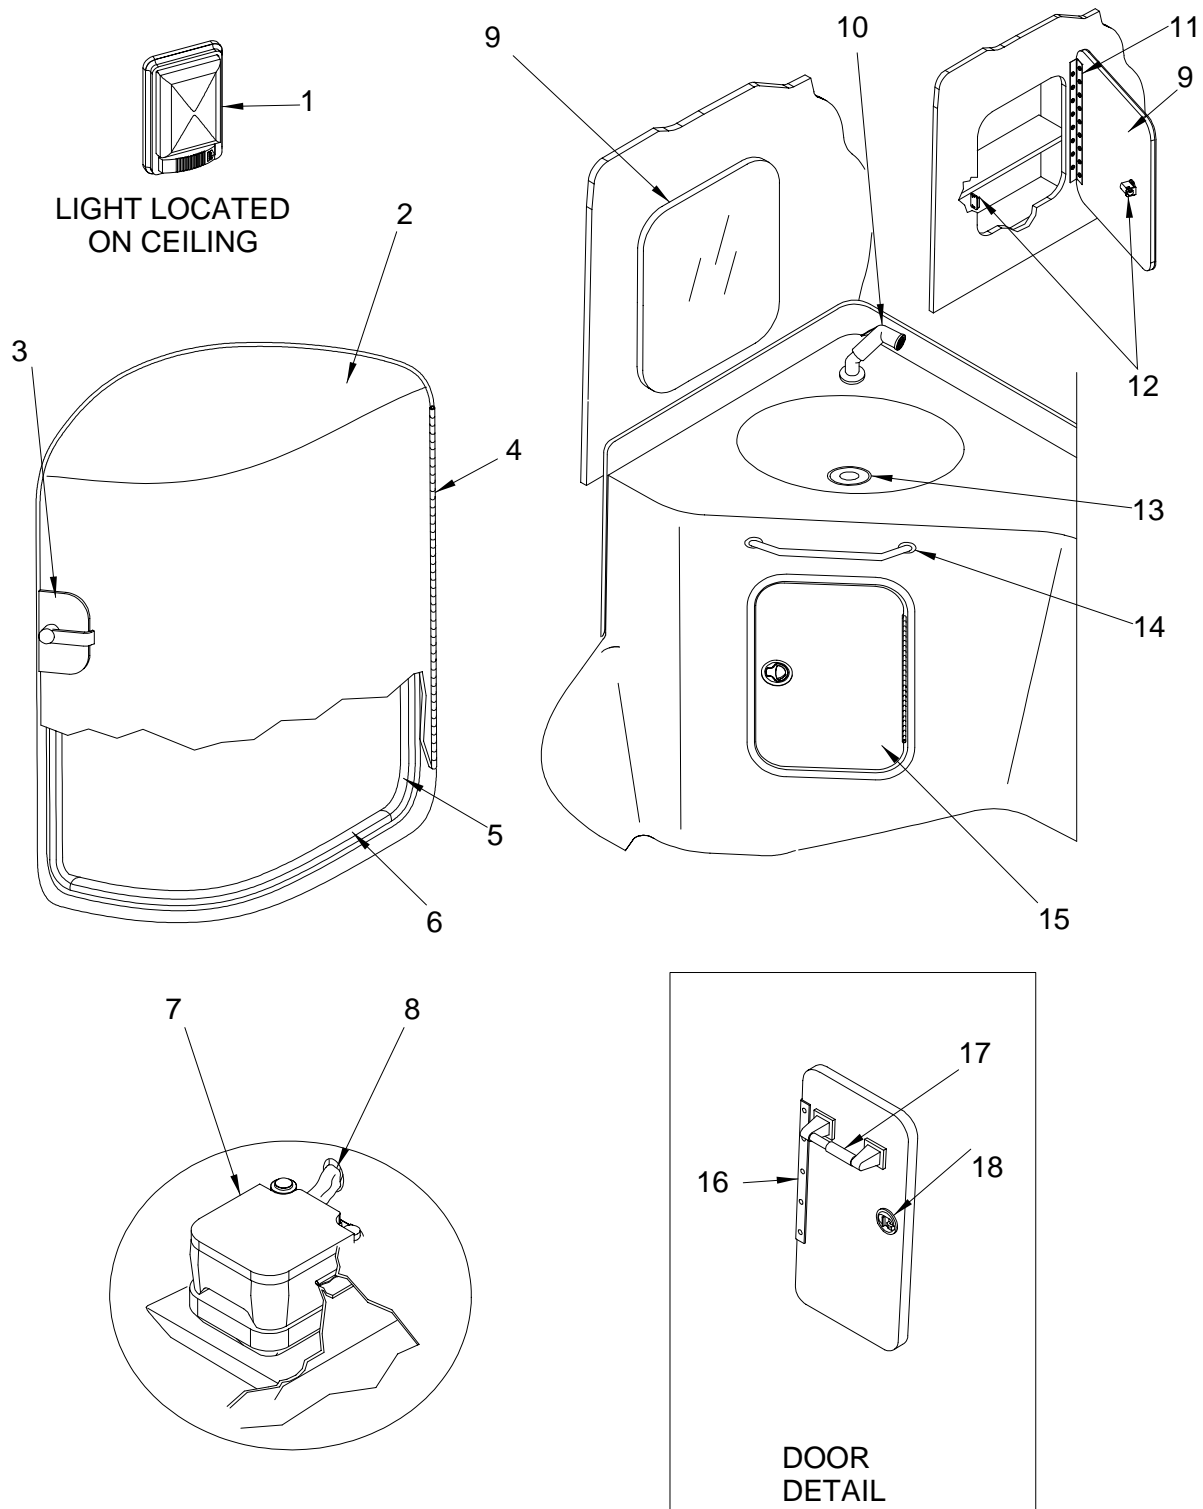

HEAD

HEAD

1	312975	LIGHT, SGL DOME FLUSH MT WHT W/SWITCH
	604801	BULB, DOME LIGHT 12V
2	1321157	DOOR, RTM 240/270SD-00 HEAD PRL
3	1190750	LATCH, OFFSHR MORTISE RH-OUT PRVKNB ANTWHT
	891200	PLATE, STRIKER MOBELLA 1.25"WIDE
4	1062348	HINGE, SS CONT 1.5"X 30"
5	810572	TRIM-SEAL, 3/8" W/3/8"BULB LOC-A
6	1156355	TRIM, EDGE PEARL MOTOR BOX SMALL
7	130716	HEAD, PORTABLE SANI POTTI PARCHMENT 2.8GAL
8	1478791	240SD 01, COVER, HOSE HEAD HI#
9	946079	MIRROR, 1/8"X 13 9/16"X 15 5/8" 1.5"RAD CRNRS
	865998	T-MOLD, VINYL INSERT 7/8" ALMOND
	1579499	TAPE, DBL-SIDE ADHESIVE 1" X 60YD
10	1408269	SHOWER, SPRAY NOZZLE ANGLE BASE BLK W/WHT HOS
11	224956	HINGE, AL CONT 1.25"X 72" SAT
12	154740	CATCH, SGL ROLLER WHT NYLON W/STRIKE SML
13	1619618	PLUG, DRAIN STOPPER
	857706	HOSE, CORR VAC 5/8" PVC BILGE GREY
	1264548	WASHER, NEOPRENE 5/8"
	1098425	THRU-HULL, PLAS 5/8" PEARL
	123398	CLAMP, HOSE #06M 5/16"-7/8" SS MINI
14	777243	RAIL, GRAB 12" STREAMLINE W/FLANGES 95 (304)
15	1392679	DOOR, HDPE STRG W/18"X 12" PRL FRAME
	663708	BUMPER, CLEAR .020" THICK
16	224956	HINGE, AL CONT 1.25"X 72" SAT
17	146399	HOLDER, TOILET PAPER WALL MNT CHR ROLLER
18	1242304	LATCH, FLUSH MOUNT PULL BLK 12MM-17MM

DRAINAGE SYSTEM

	1098417	THRU-HULL, PLAS 1 1/8" PRL
	1228410	WASHER, NEOPRENE 1 1/8"
	123901	HOSE, CORR BILGE 1 1/8" BLK
	256685	CLAMP, HOSE #16 3/4"-1.5" SS .505

NOT SHOWN

	1052851	SNAP CAP, PRESS-ON COVER #2 PHILLIP BEIGE

PUMP-OUT HEAD OPTION

	595504	HEAD, PORTABLE MSD SANI POTTI PARCHMENT 3.0GL
	618702	GASKET, 1"OD X 3/4"ID X 1/16"
	1355585	DECK PLATE, WASTE CHR STRAIGHT NCK BLK CODE
	1474790	DECK PLATE, CAP W/GASKET
	522599	KEY, DECK PLATE CAP
	123844	HOSE, SANI/SMOOTH WALL 1.5"
	124719	HOSE, SANI/CHEMICAL TDX 5/8"
	256677	CLAMP, HOSE #12 1/2"-1.25" SS .505
	256693	CLAMP, HOSE #24 1"-2" SS .505

WASHABLE SURFACE/HEADLINER AND HULL LINER

	1140375	VINYL, RVIEW LT CAMEO N/W 1/4"FB W/DOW
	1128487	FABRIC, GEOMETRIC STRAW (NDLPNCH) W/BACK