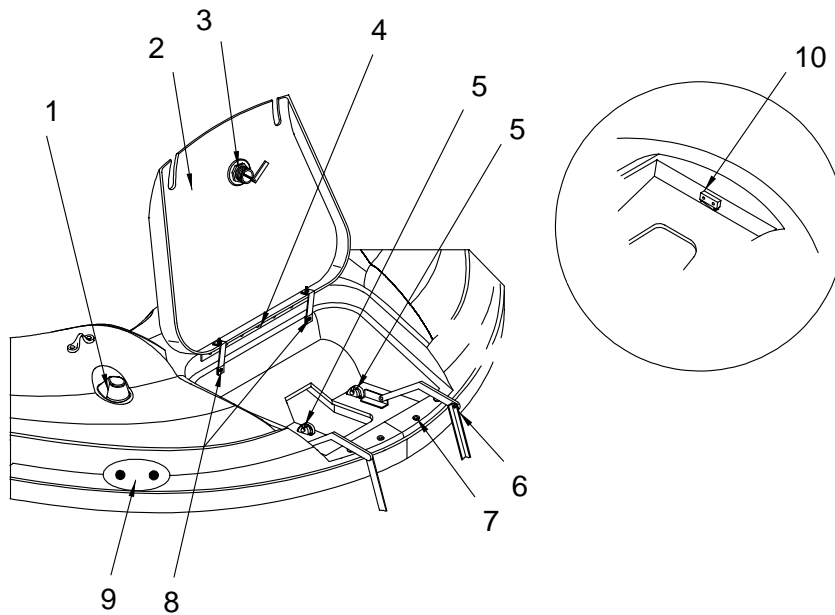

EXTERIOR (FORWARD VIEW)

EXTERIOR (FORWARD VIEW)

NOT SHOWN LABELS

- 1 1414895 LIGHT, NAV SIDE SS HORZ 12V
- 1423946 BULB, REPL FOR #1414895 12V
- 2 1478254 240SD 01, HATCH ROPE LCKR FRBGLS HIN#
- 3 1365550 LATCH, FLUSH T-HNDL W/O LOCK BLK
- 4 844753 HINGE, SS CONT 2"X 15" W/1/8" PIN
- 5 590646 CLIP, POLE STRG BLK - MAST LIGHT
- 6 1155282 LADDER, SWIM 3-STEP POCKET PRL NYLON COATING
- 1229350 LADDER, SWIM HDWR KIT FOR MRP #1155282/808782
- 1229343 LADDER, SWIM BLOCK NYLON STOP
- 1229335 LADDER, SWIM BRKT RH
- 1229384 LADDER, SWIM ARM RH
- 1229400 LADDER, SWIM UPR SECTION
- 1229418 LADDER, SWIM LWR SECTION
- 1229392 LADDER, SWIM STEP RIBBED "U"
- 1229376 LADDER, SWIM ARM LH
- 1229368 LADDER, SWIM BRKT LH
- 7 508820 BUMPER, CANOE CLIP ROUND BLK SWIM LADDER
- 8 156893 WEBBING, POLYPROPYLENE 1" BLACK
- 154369 SNAP STUD, W/#8 X 3/8" PH SS
- 154393 SNAP SOCKET, MED ACTION
- 154401 SNAP BUTTON, W/1/4" BARREL
- 724336 UPH PARTS, SNAP RING CLEAR
- 9 1413475 HORN, DUAL BLK W/SPADE CONNECTORS SERIES 84
- 1401736 HORN, GRILL DUAL SS OVERLAY SERIES 84
- 10 1223676 CLEAT, HDPE 190SDOB-99 ROPE LCKR PRL

- 1573112 LABEL, LADDER MAINTENANCE