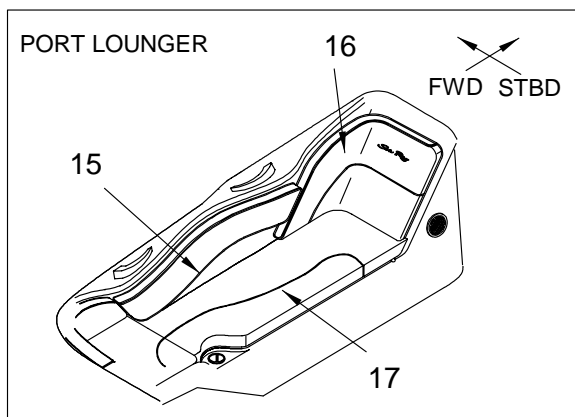

COCKPIT (UPHOLSTERY)