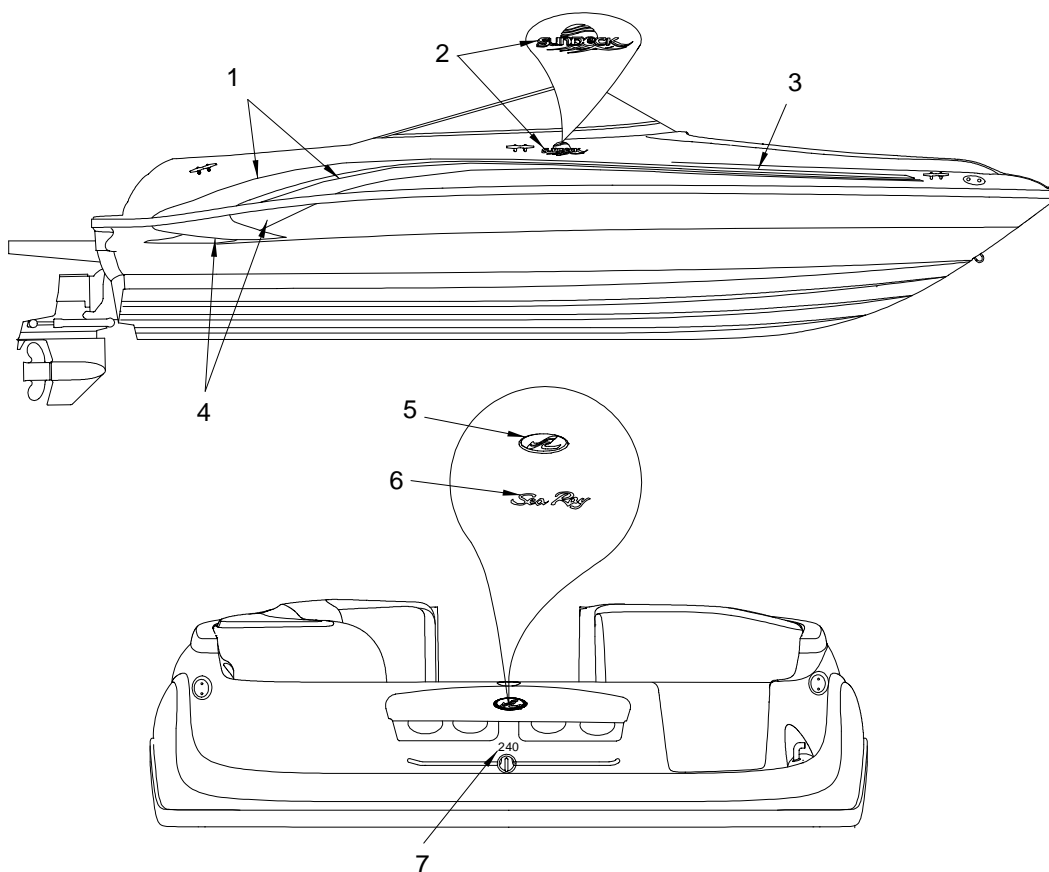

EXTERIOR (GRAPHICS) BLACK AND GOLD

EXTERIOR (GRAPHICS) BLACK AND GOLD

- 1 1339126 TAPE, APP 240SD-00 BLK/GLD/GLDMET STB DECK
- 1339134 TAPE, APP 240SD-00 BLK/GLD/GLDMET PRT DECK
- 2 869529 TAPE, LOGO SUNDECK BLK/GLD
- 3 1339019 TAPE, D/C 240SD-00 STRIPE BLK/GLD/GLDMET STB
- 1339027 TAPE, D/C 240SD-00 STRIPE BLK/GLD/GLDMET PRT
- 4 1339092 TAPE, APP 240SD-00 BLK/GLD/GLDMET STB HULL
- 1339118 TAPE, APP 240SD-00 BLK/GLD/GLDMET PRT HULL
- 5 1443191 EMBLEM, S/R WAVE 5" OVAL CHR TRNSM
  (ABOVE # BLK/GOLD EXTERIOR HULL# 3424 -> UP)
- 6 1073881 TAPE, SCRIPT "SEA RAY" BLK
  (ABOVE # BLK/GOLD EXTERIOR HULL# 3001-3423)
- 7 1523364 EMBLEM, MODEL DESG 240 PRO URETHANE BLK W/CHR
  (ABOVE # BLK/GOLD EXTERIOR HULL# 3424 -> UP)
- 1339274 TAPE, MODEL DESG 240SD-00 TRANS BLK/GOLD
  (ABOVE # BLK/GOLD EXTERIOR HULL# 3001-3423)

MISCELLANEOUS

- 1363621 GRAPHICS KIT, 240SD-00 BLK/GLD