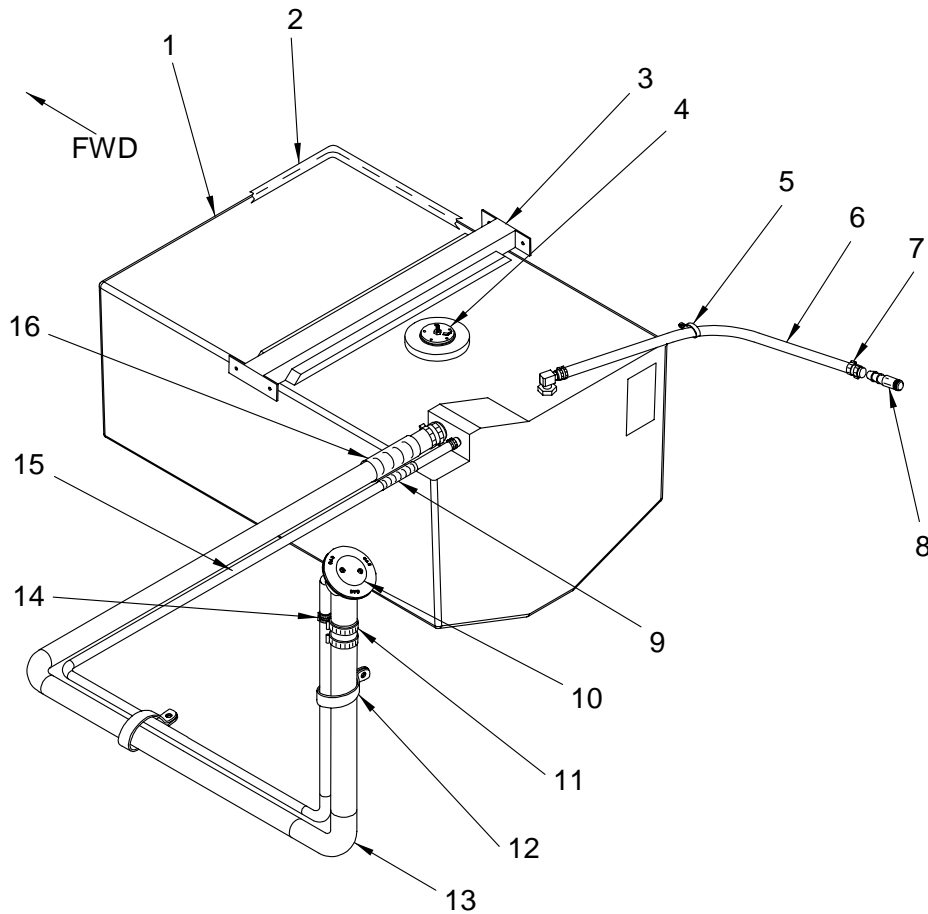

FUEL SYSTEM

FUEL SYSTEM

- 1 1565886 TANK, FUEL 240SD-01 65GAL PLAS
  (ABOVE # HULL # 3539 -> UP)
- 1280056 TANK, FUEL 240SD-00 65GAL POLYETHYLENE
  (ABOVE # HULL # 3001-> 3538)
- 2 468934 TAPE, VAC PAK WHT (4"X 36YDS) PRESERVATION
- 3 1278894 BRACKET, FUEL TANK 27.5" 240SD-00
- 485318 TAPE, FOAM CLSD-CELL NEOPRENE 3/8"TH X 2"W
- 4 1745006 SENDING UNIT, WEMA 18.5" SS W/SCRW & GASKET
  (ABOVE # FOR TANK # 1565886)
- 861633 SENDING UNIT, FUEL
  (ABOVE # PLEASE SPECIFY TANK)
- 5 123661 CLAMP, LOOM VINYL DIP 1"
- 6 1497486 HOSE, FUEL 3/8" ISO/CE W/PLAS LINER
  (ABOVE # 3248-> UP)
- 1478213 FERRULE, FUEL LINE 3/8"ISO/CE
  (ABOVE # 3248-> UP)
- 684738 HOSE, FUEL 3/8" TYPE A CLASS 1
  (ABOVE # HULL # 3001-3247)
- 947473 HOSE, FUEL 3/8" ISO/CE
  (ABOVE # C E OPTION HULL # 3001-3247)
- 139980 FERRULE, FUEL LINE 3/8"
  (ABOVE # HULL # 3001-3247)
- 7 123398 CLAMP, HOSE #06M 5/16"-7/8" SS MINI
- 8 147611 ADAPTER, BRASS 1/4"MPT X 3/8"BARB
- 9 124305 HOSE, CONDUIT/SPLIT 1" BLK
- 10 1109354 DECK PLATE, GAS CHR W/VENT 45DG NCK RED CODE
- 1098615 DECK PLATE, GAS CHR W/VENT (SHIM ONLY)

- 10 1068592 KEY, DECK PLATE CAP
- 1213867 DECK PLATE, CAP W/CHAIN GAS (FOR #1109354)
- 11 256693 CLAMP, HOSE #24 1"-2" SS .505
- 12 123604 CLAMP, LOOM VINYL DIP 2.5"
- 13 123745 HOSE, FUEL 1.5" TYPE A CLASS 2
- 14 256677 CLAMP, HOSE #12 1/2"-1.25" SS .505
- 15 123778 HOSE, FUEL 5/8" TYPE A CLASS 2
- 16 124339 HOSE, CONDUIT/SPLIT 1.5" BLK

NOT SHOWN

- 852533 LABEL, FUEL RECOMMENDATION
- 141747 ANGLE, PVC 2"X 2"X 1/4"X 10" GREY
- 852624 LABEL, STAY CLEAR OF MOVING PARTS
- 726893 PROBOARD, 1/2"X 4'X 8' GREY
- 852632 LABEL, WARNING LEAKING FUEL