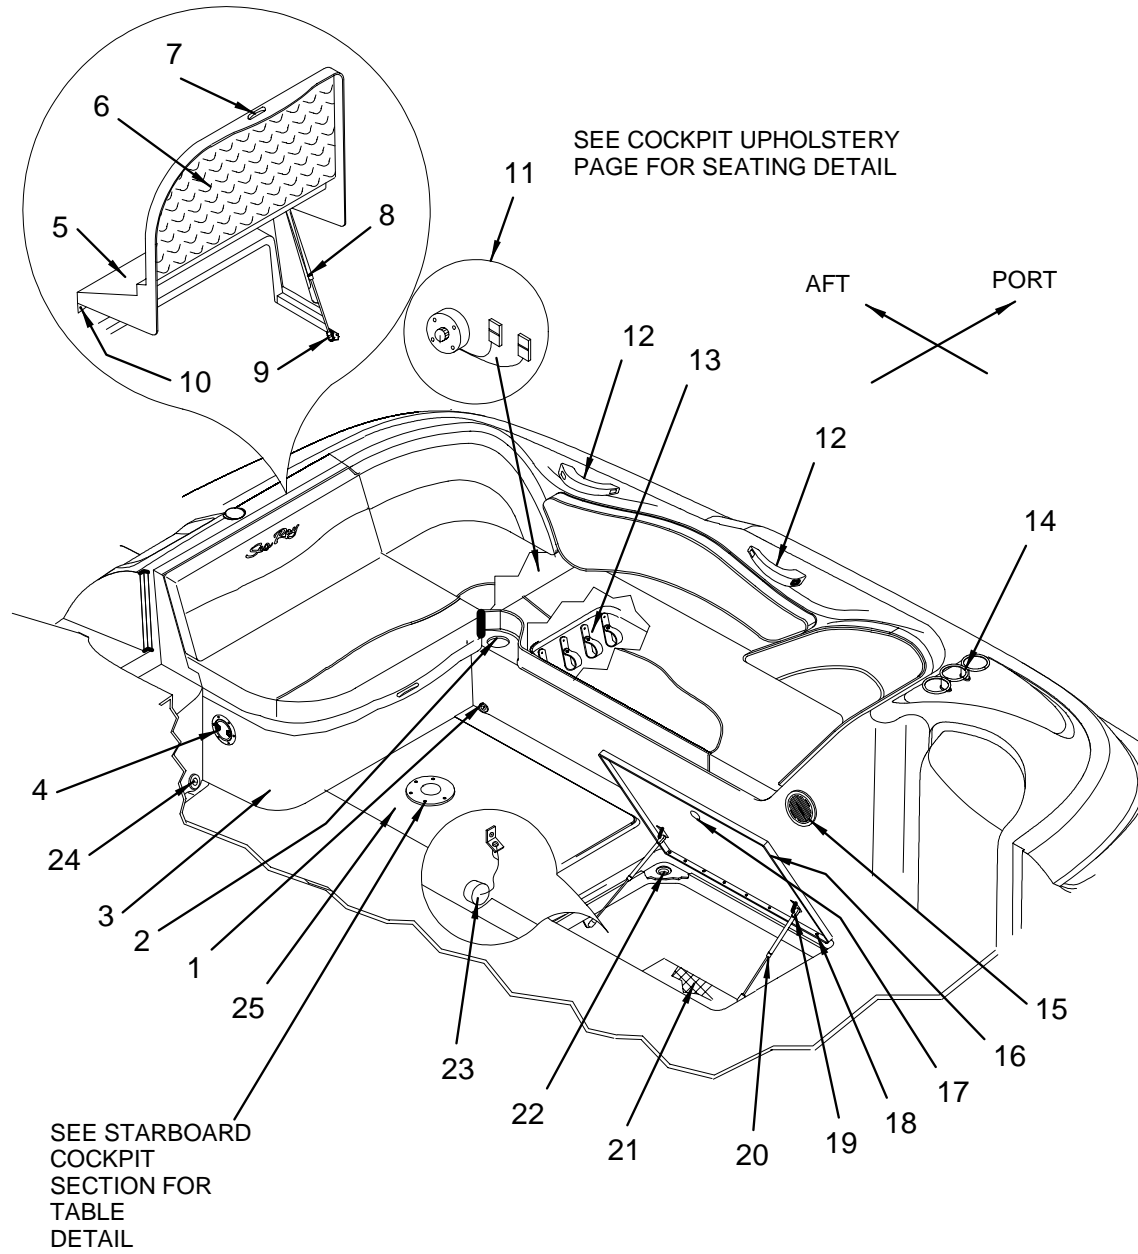

COCKPIT (AFT PORT VIEW)