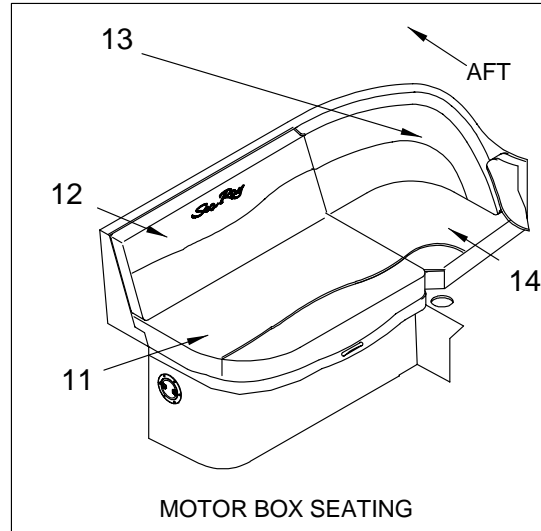

COCKPIT (UPHOLSTERY)