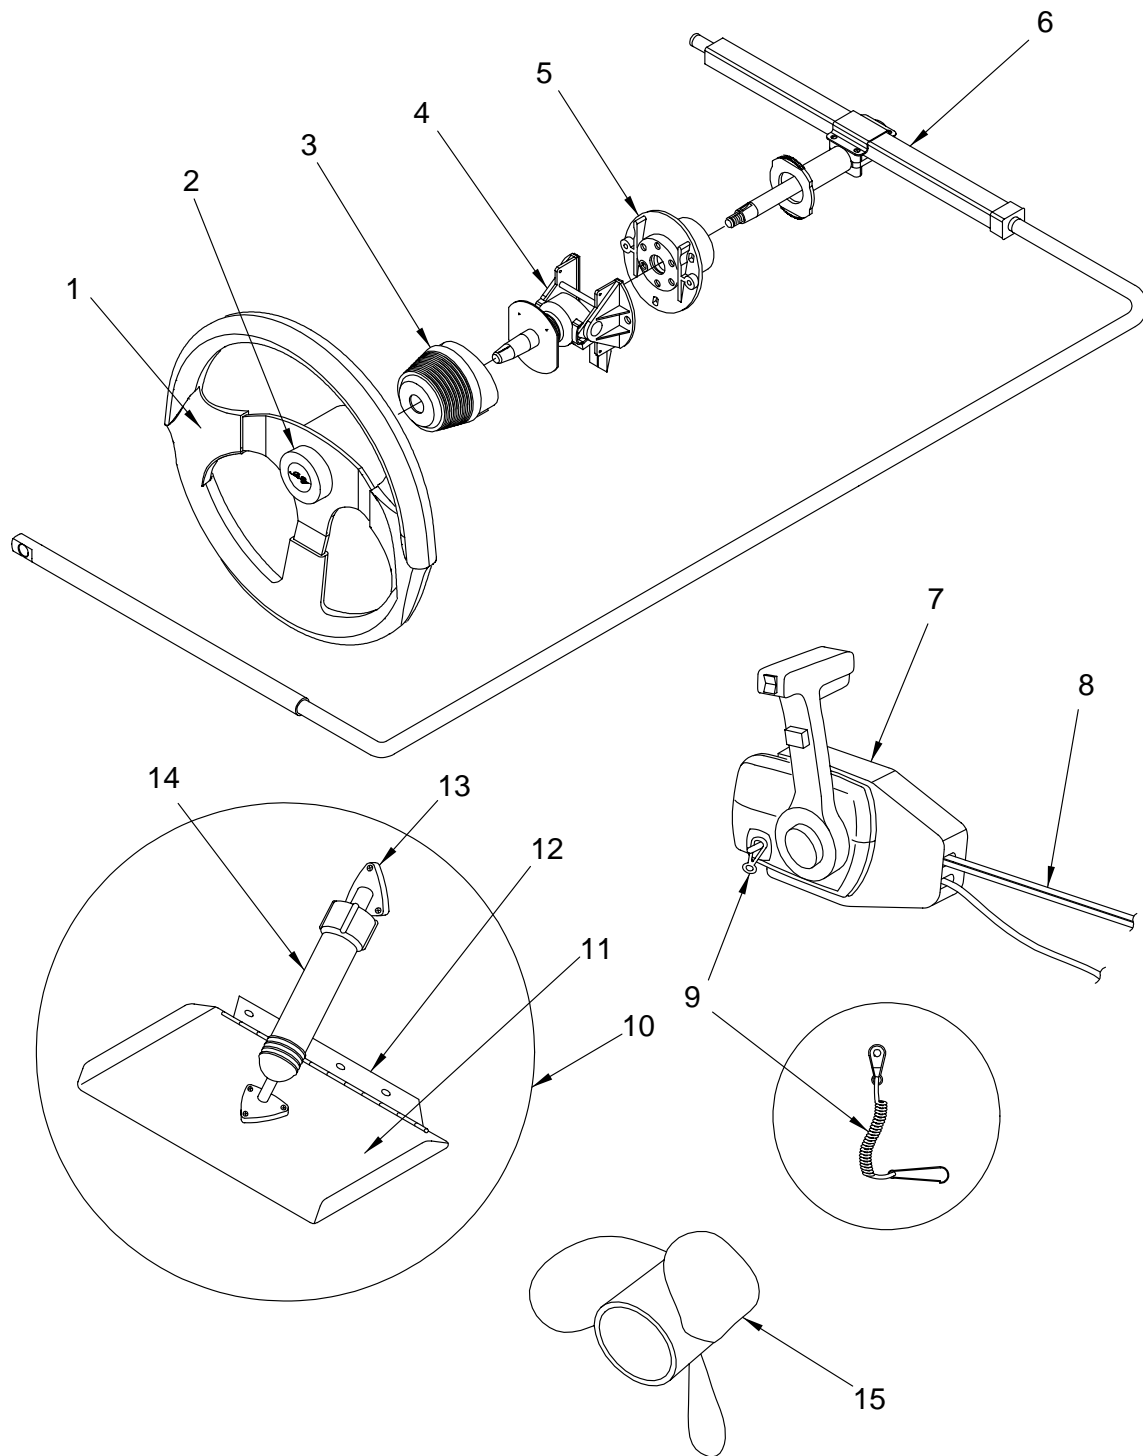

STEERING SYSTEM