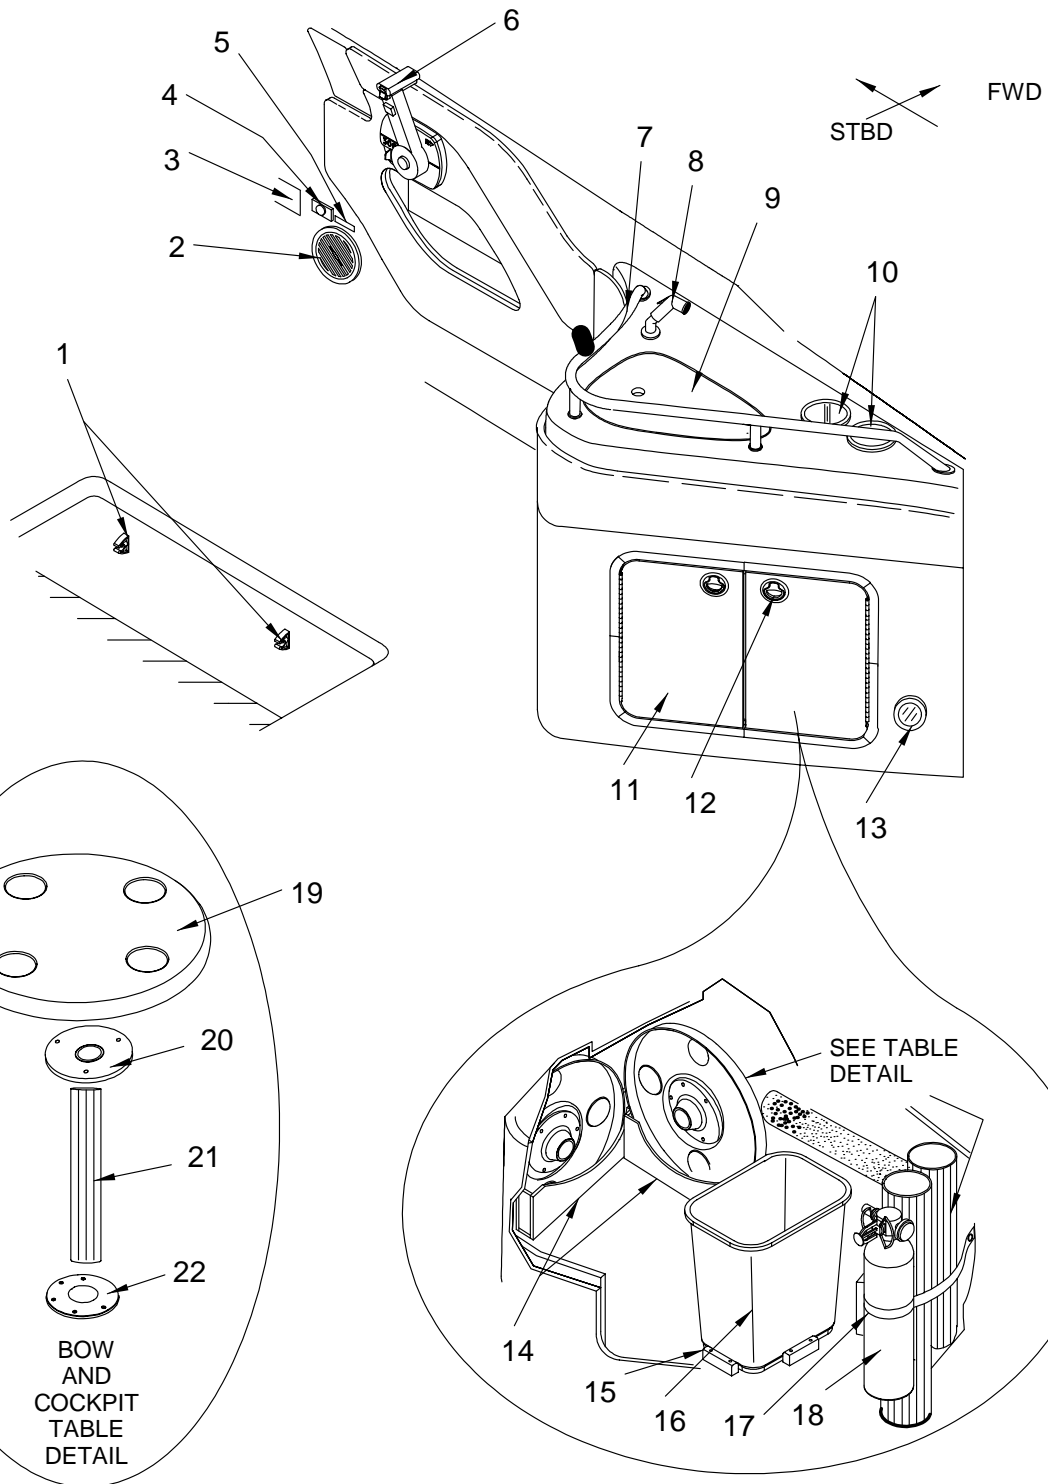

COCKPIT (STARBOARD VIEW)