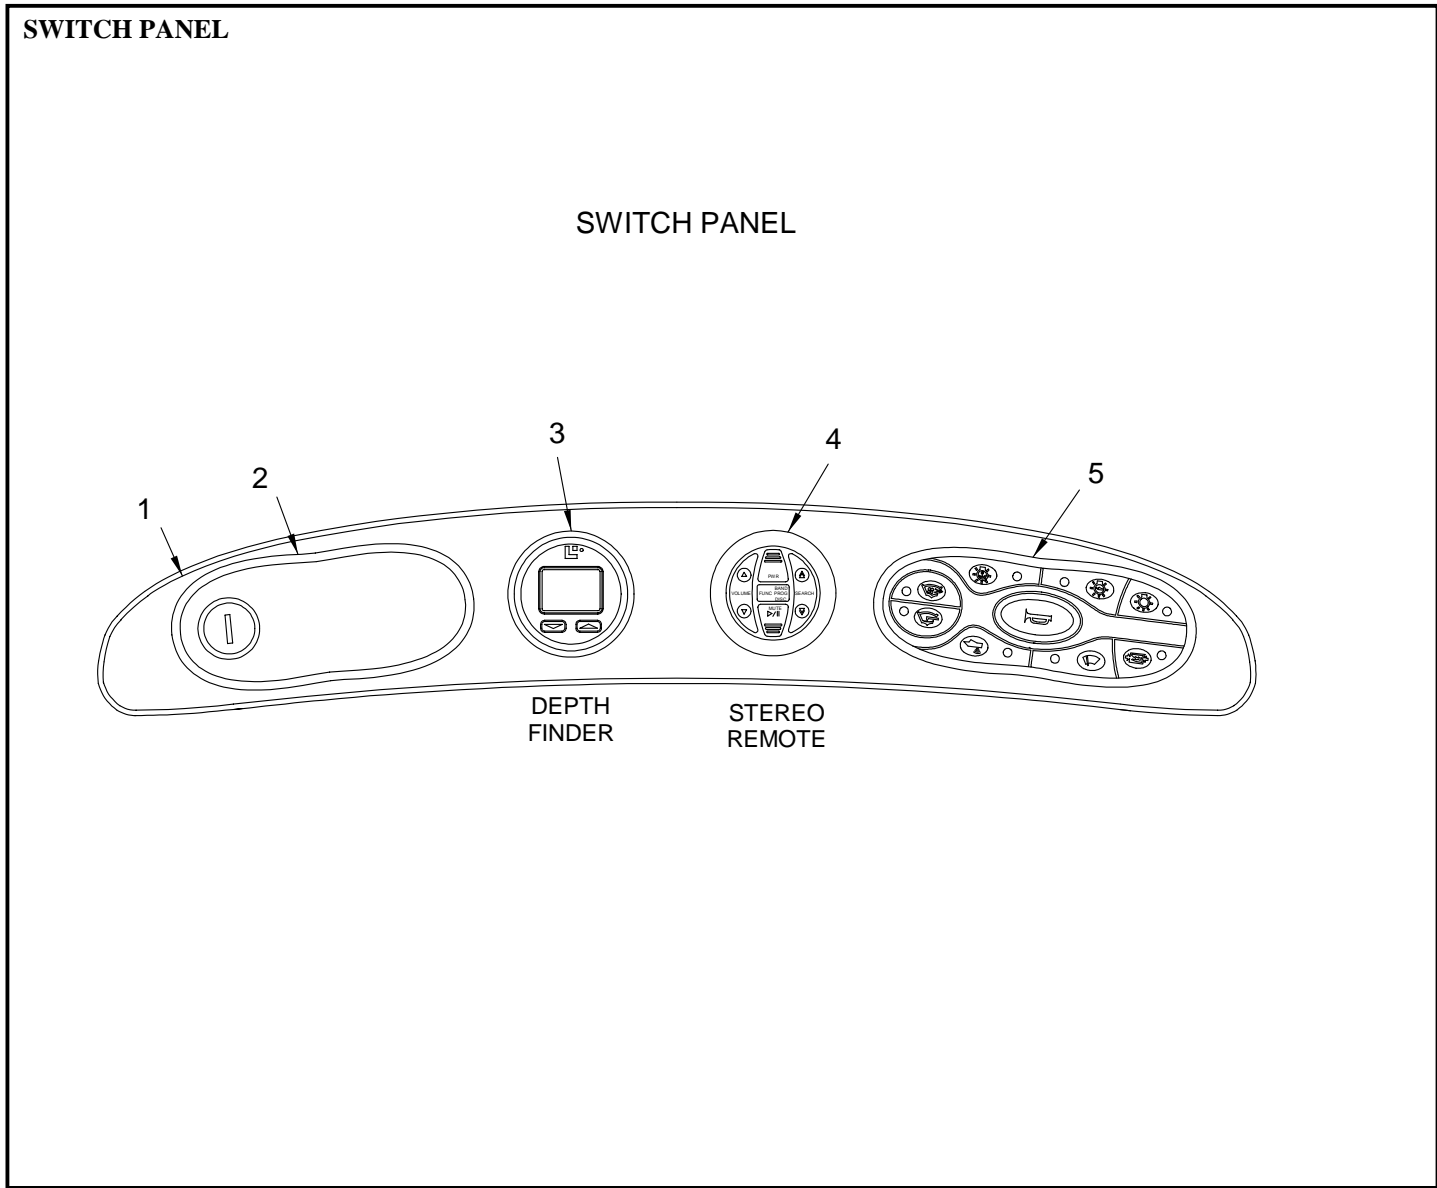

SWITCH PANEL

- 1 1307438 PANEL, BLANK:240/260DA-00 SECONDARY SW
- 2 1204619 PANEL, 260DA-99 IGN SW
- 3 742296 DEPTH FINDER, LOWRANCE 3500 GREY W/O BEZEL
- 987693 DEPTH FINDER, BEZEL GRY W/CHR OVERLAY
- 894170 TRANSDUCER, 20DEG THRU-HULL W/ URETHANE FACE
- 4 1163062 STEREO, REMOTE CNTRL CHR BZL/GRY FACE
- 1312768 STEREO, AM/FM CLARION M3170SR2
- 1049873 **ABOVE#- STANDARD STEREO**
  SPEAKER, DUAL CONE EXT 6.5" CM1600
  (ABOVE # HULL # 3001 -> 3173)
- 1140391 GRILL, SPEAKER EXT 6.5" WHT CM1600
  (ABOVE # HULL # 3001 -> 3173)
- 1440536 SPEAKER, DUAL CONE EXT 6.5" W/CVR
  (ABOVE # HULL # 3174 -> UP)
- 1513951 GRILL, SPEAKER EXT 6.5" WHT CM1602
  (ABOVE # HULL # 3174 -> UP)
- 5 1142314 MODULE, ELEC KEYPAD W/BCKLT 260DA-99

STEREO OPTION

- 1158823 STEREO, AM/FM CD PLAYER W/CHANGER CNTRL
- 1301969 STEREO, AMP CLARION APA2103 2CHNL
- 1049865 SPEAKER, COAXIAL EXT 6.5" CM1620
- 736629 CABLE, RCA AUDIO 6' W/EFX-2 CONN
- 1334309 FUSE HOLDER, BLADE TYPE STEREO AMP 25A