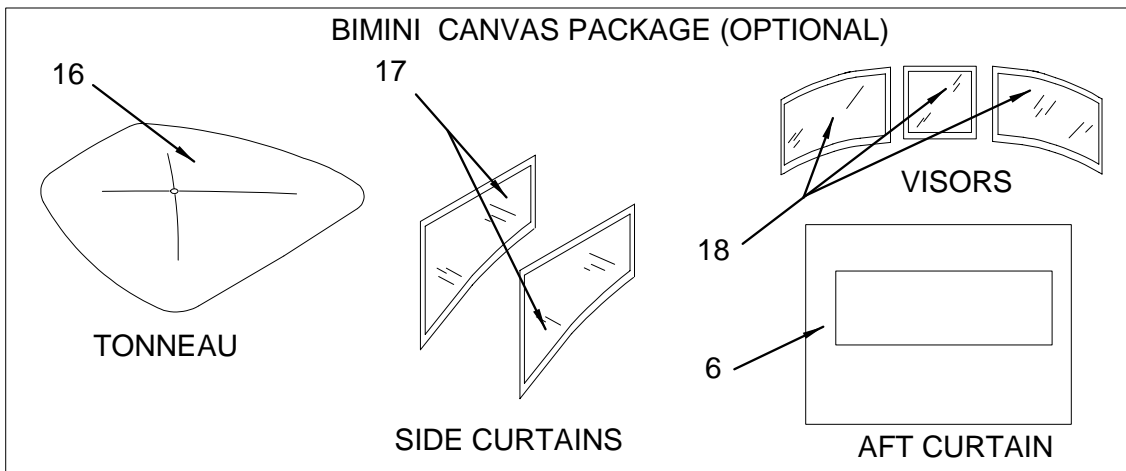

BIMINI CANVAS PACKAGE (OPTIONAL)