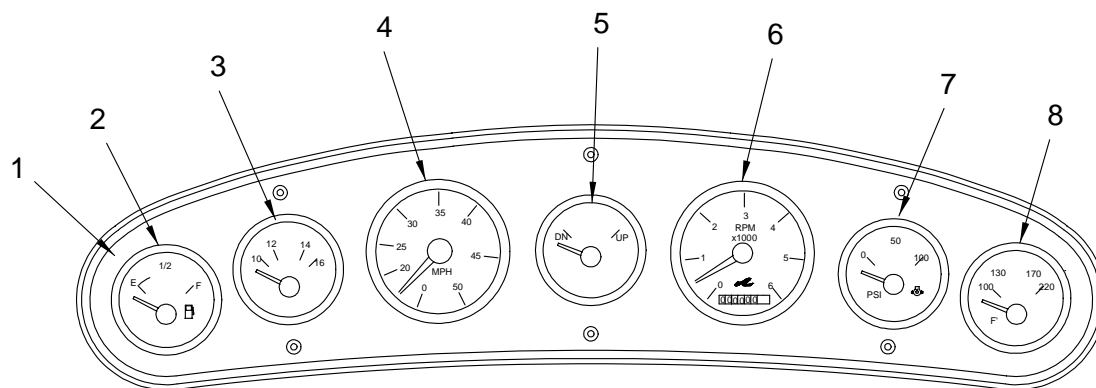

INSTRUMENT PANEL

INSTRUMENT PANEL

- 1 1288463 PANEL, 240/260DA-00 INST A/F
- 1185271 PANEL, BLANK:260DA-99 INST
- 2 1291285 GAUGE, FUEL 2" SGL STA 12V MLSS A/F
- 3 1291277 GAUGE, VOLTMETER 10-16 MLSS A/F
- 4 1291467 GAUGE, SPEEDO 65 MPH 3" MLSS A/F
- 757906 CLAMP, HOSE SPRING 1/4" OD SELF TIGHTENING SS
- 5 1291533 GAUGE, TRIM TELE (MERC) MLSS A/F
- 6 1291418 GAUGE, TACH/LCDHOUR 3"6K GAS 12V MLSS A/F
- 7 1291327 GAUGE, OIL PRESS 0-80 2" 12V MLSS A/F
- 8 1291509 GAUGE, WATER TEMP 220 DEG 12V MLSS A/F

MISCELLANEOUS

- 1324383 HARNESS, 240SD-00 WIRE