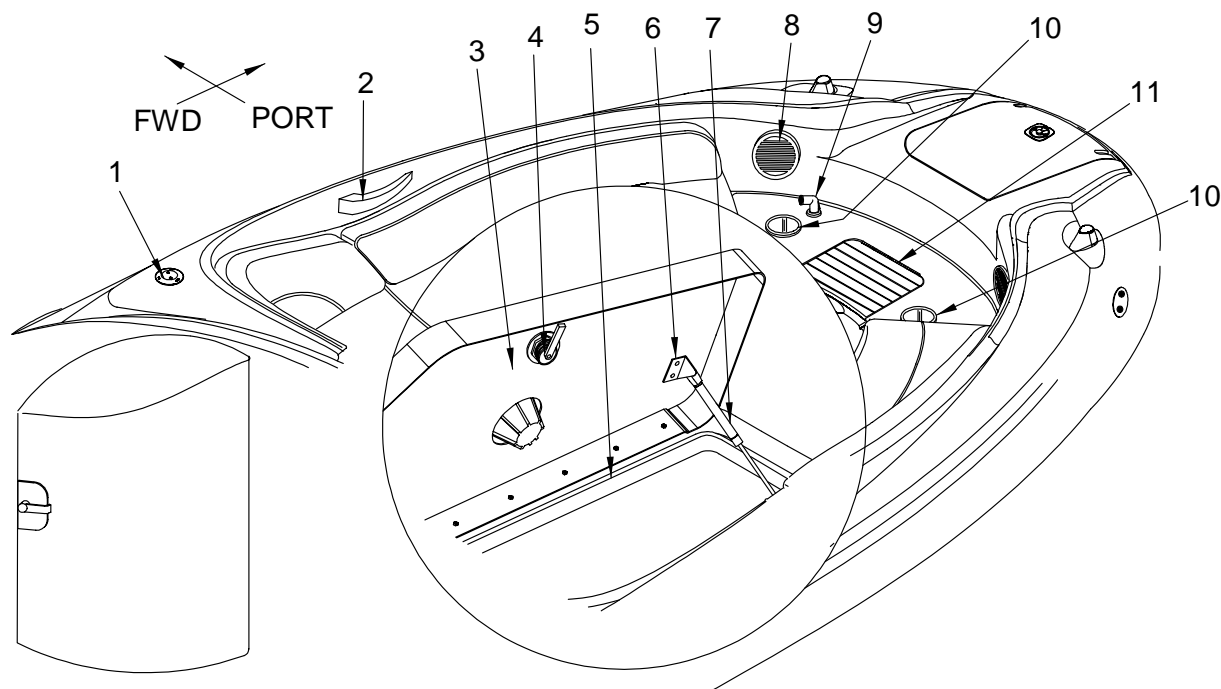

COCKPIT (FORWARD PORT VIEW)