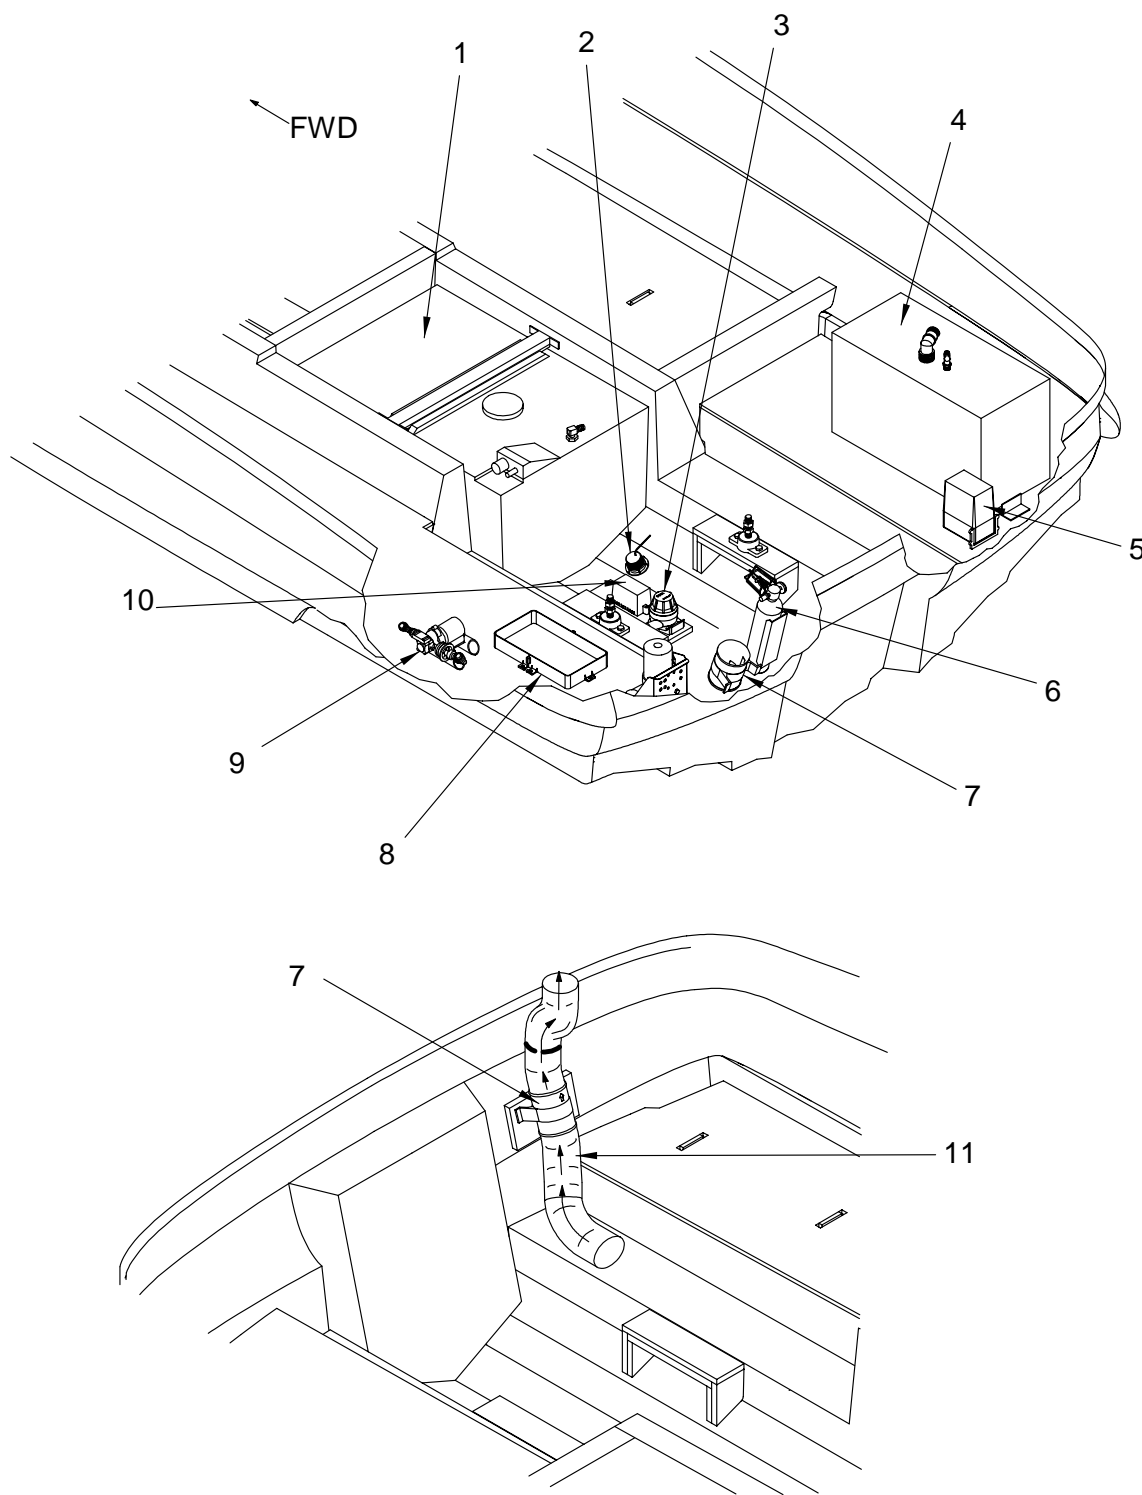

HEAD

1	312975	LIGHT, SGL DOME FLUSH MT WHT W/SWITCH
	604801	BULB, DOME LIGHT 12V
2	1321157	DOOR, RTM 240/270SD-00 HEAD PRL
3	1190750	LATCH, OFFSHR MORTISE RH-OUT PRVKNB ANTWHT
	891200	PLATE, STRIKER MOBELLA 1.25"WIDE
4	1062348	HINGE, SS CONT 1.5"X 30"
5	810572	TRIM-SEAL, 3/8" W/3/8"BULB LOC-A
6	1156355	TRIM, EDGE PEARL MOTOR BOX SMALL
7	130716	HEAD, PORTABLE SANI POTTI PARCHMENT 2.8GAL
8	1478791	240SD 01, COVER, HOSE HEAD HI#
9	946079	MIRROR, 1/8"X 13 9/16"X 15 5/8" 1.5"RAD CRNRS
	865998	T-MOLD, VINYL INSERT 7/8" ALMOND
	1579499	TAPE, DBL-SIDE ADHESIVE 1" X 60YD
10	1408269	SHOWER, SPRAY NOZZLE ANGLE BASE BLK W/WHT HOS
11	224956	HINGE, AL CONT 1.25"X 72" SAT
12	154740	CATCH, SGL ROLLER WHT NYLON W/STRIKE SML
13	1619618	PLUG, DRAIN STOPPER
	857706	HOSE, CORR VAC 5/8" PVC BILGE GREY
	1264548	WASHER, NEOPRENE 5/8"
	1098425	THRU-HULL, PLAS 5/8" PEARL
	123398	CLAMP, HOSE #06M 5/16"-7/8" SS MINI
14	777243	RAIL, GRAB 12" STREAMLINE W/FLANGES 95 (304)
15	1392679	DOOR, HDPE STRG W/18"X 12" PRL FRAME
	663708	BUMPER, CLEAR .020" THICK
16	224956	HINGE, AL CONT 1.25"X 72" SAT
17	146399	HOLDER, TOILET PAPER WALL MNT CHR ROLLER
18	1242304	LATCH, FLUSH MOUNT PULL BLK 12MM-17MM

DRAINAGE SYSTEM

	1098417	THRU-HULL, PLAS 1 1/8" PRL
	1228410	WASHER, NEOPRENE 1 1/8"
	123901	HOSE, CORR BILGE 1 1/8" BLK
	256685	CLAMP, HOSE #16 3/4"-1.5" SS .505

NOT SHOWN

	1052851	SNAP CAP, PRESS-ON COVER #2 PHILLIP BEIGE

PUMP-OUT HEAD OPTION

	595504	HEAD, PORTABLE MSD SANI POTTI PARCHMENT 3.0GL
	618702	GASKET, 1"OD X 3/4"ID X 1/16"
	1355585	DECK PLATE, WASTE CHR STRAIGHT NCK BLK CODE
	1474790	DECK PLATE, CAP W/GASKET
	522599	KEY, DECK PLATE CAP
	123844	HOSE, SANI/SMOOTH WALL 1.5"
	124719	HOSE, SANI/CHEMICAL TDX 5/8"
	256677	CLAMP, HOSE #12 1/2"-1.25" SS .505
	256693	CLAMP, HOSE #24 1"-2" SS .505

WASHABLE SURFACE/HEADLINER AND HULL LINER

	1140375	VINYL, RVIEW LT CAMEO N/W 1/4"FB W/DOW
	1128487	FABRIC, GEOMETRIC STRAW (NDLPNCH) W/BACK

BILGE