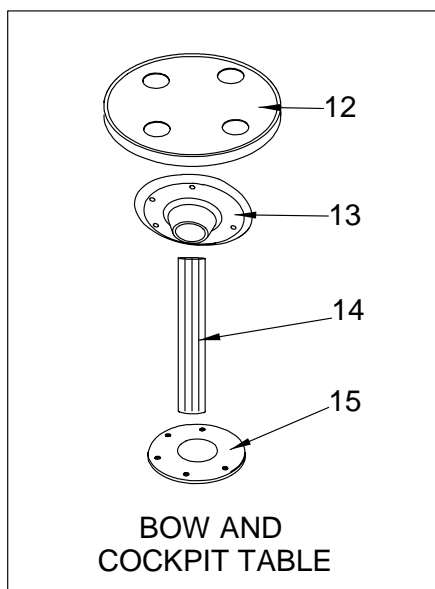

COCKPIT (FORWARD PORT VIEW)