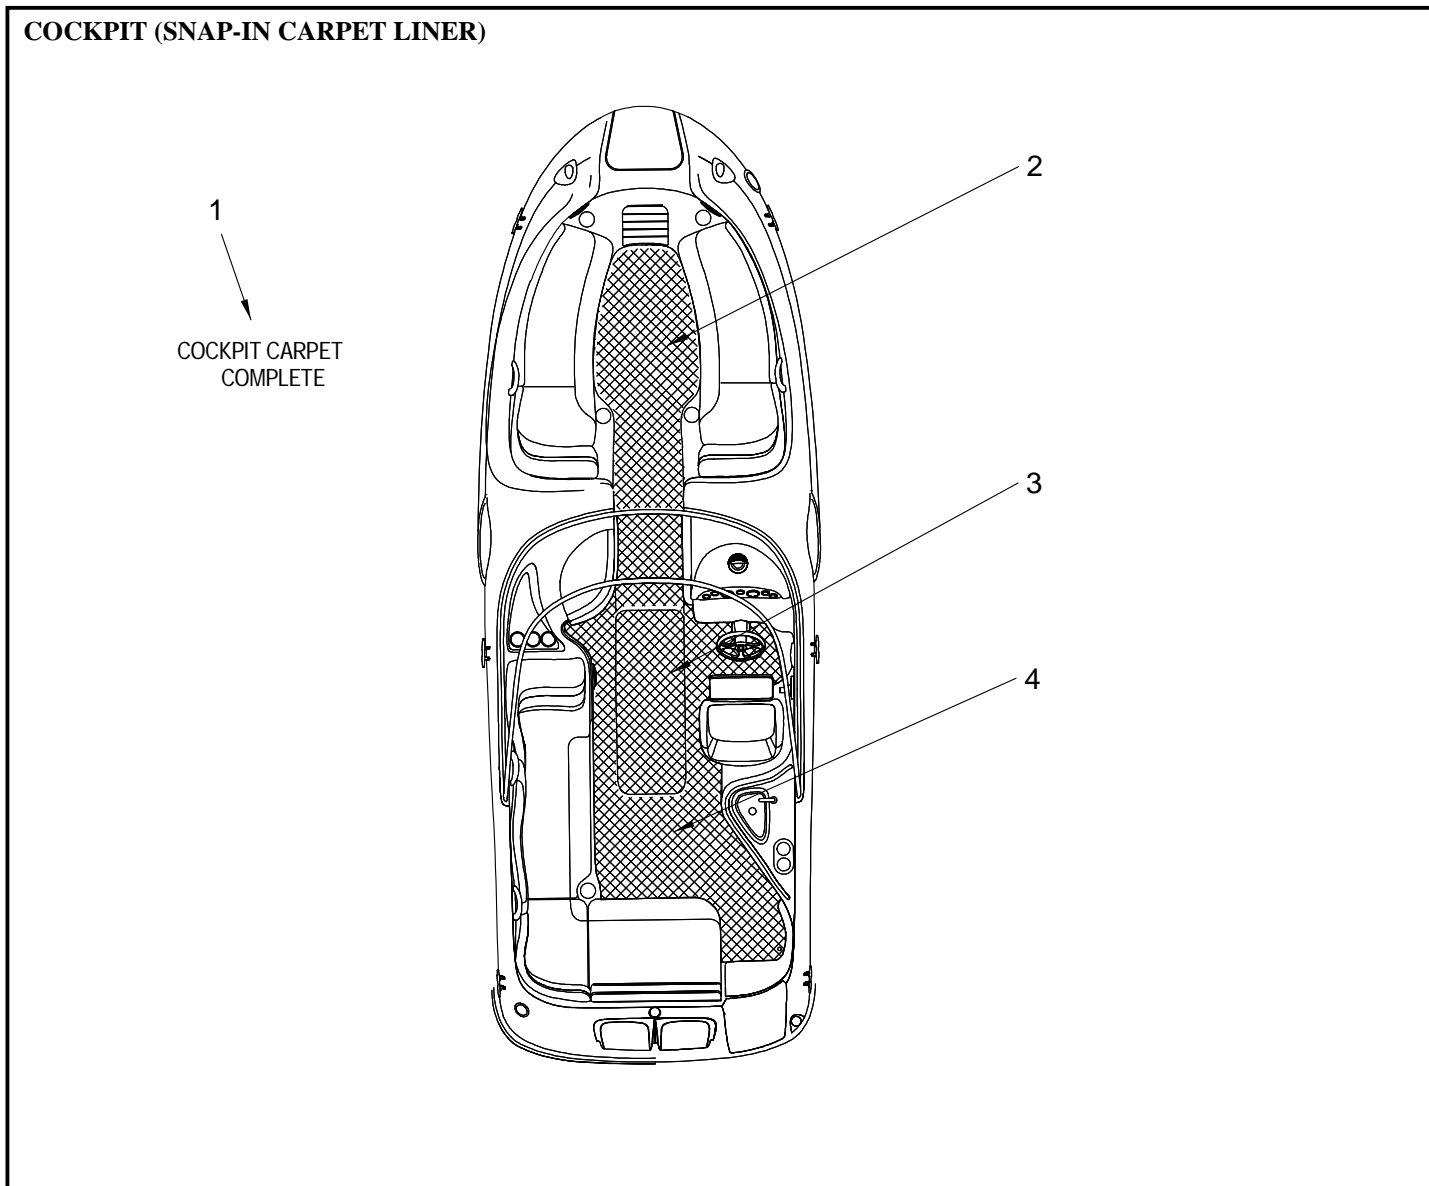

COCKPIT (SNAP-IN CARPET LINER)

CARPET SNAP-IN

- 1 1478809 240SD 01, CARPET, SNAPIN CMPLT HI#
- 2 1478817 240SD 01, CARPET, SNAPIN BOW W/TABLE HI#
- 3 1478825 240SD 01, CARPET, SNAPIN SKI HATCH HI#
- 4 1478833 240SD 01, CARPET, SNAPIN AFT CKPT HI#

CARPET

- 1224088 CARPET, EXT 28 OZ DUNE MARBLE #903 RL