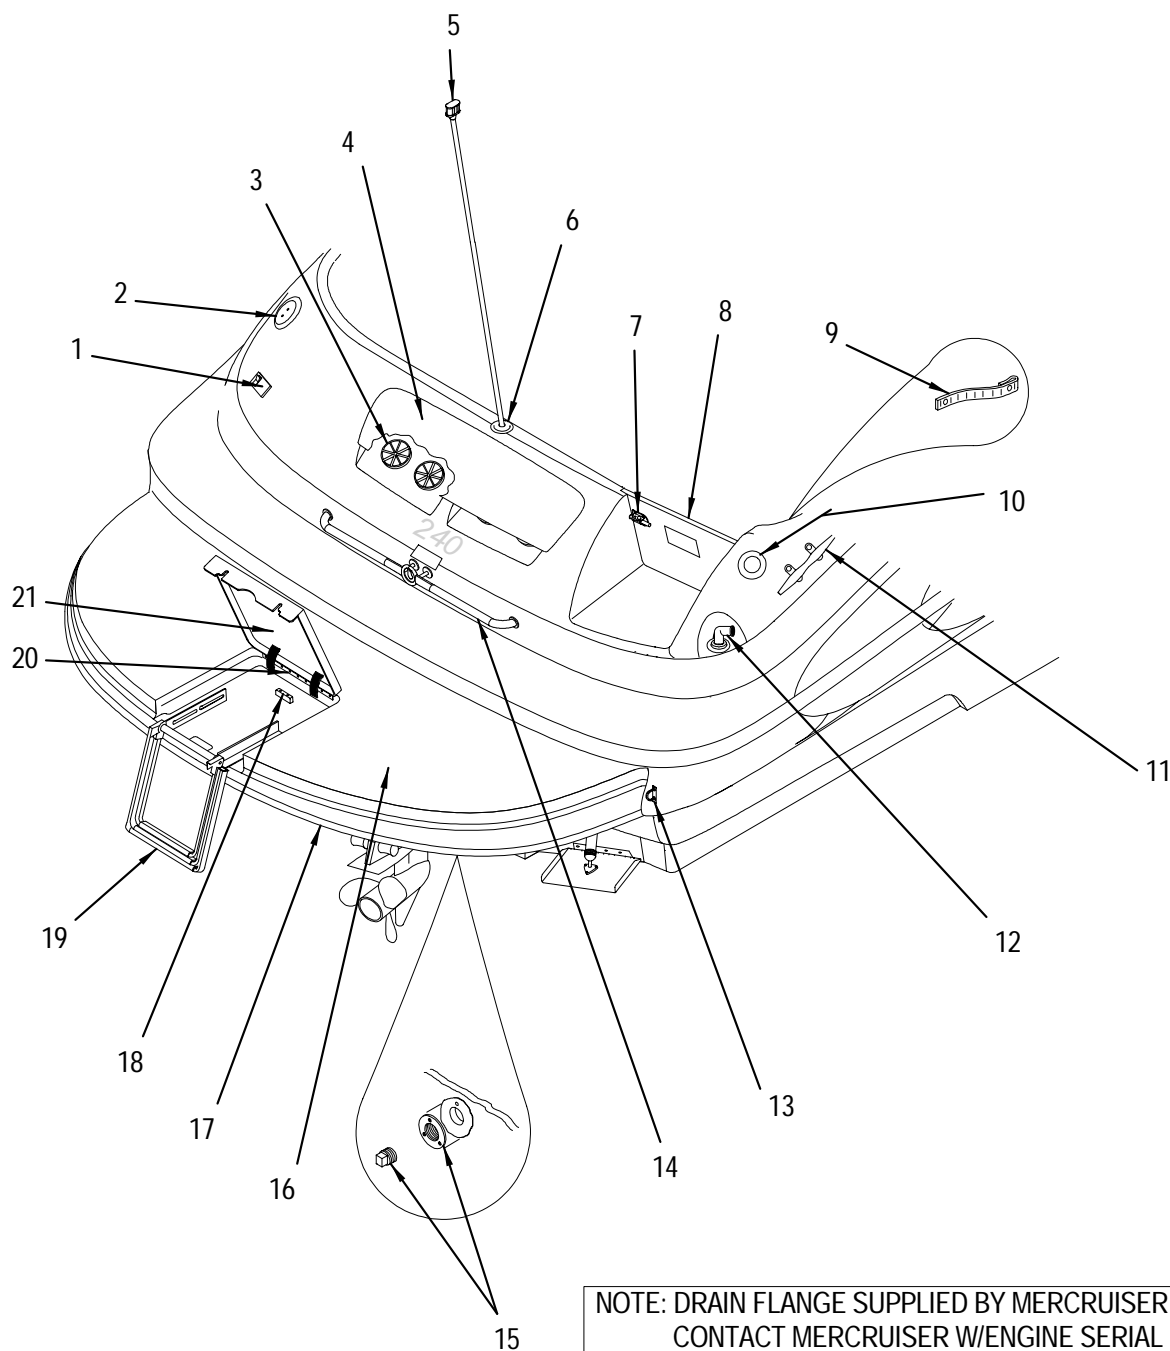

EXTERIOR (TRANSOM)

NOTE: DRAIN FLANGE SUPPLIED BY MERCUISER
CONTACT MERCUISER W/ENGINE SERIAL
NUMBER FOR REPLACEMENT PARTS