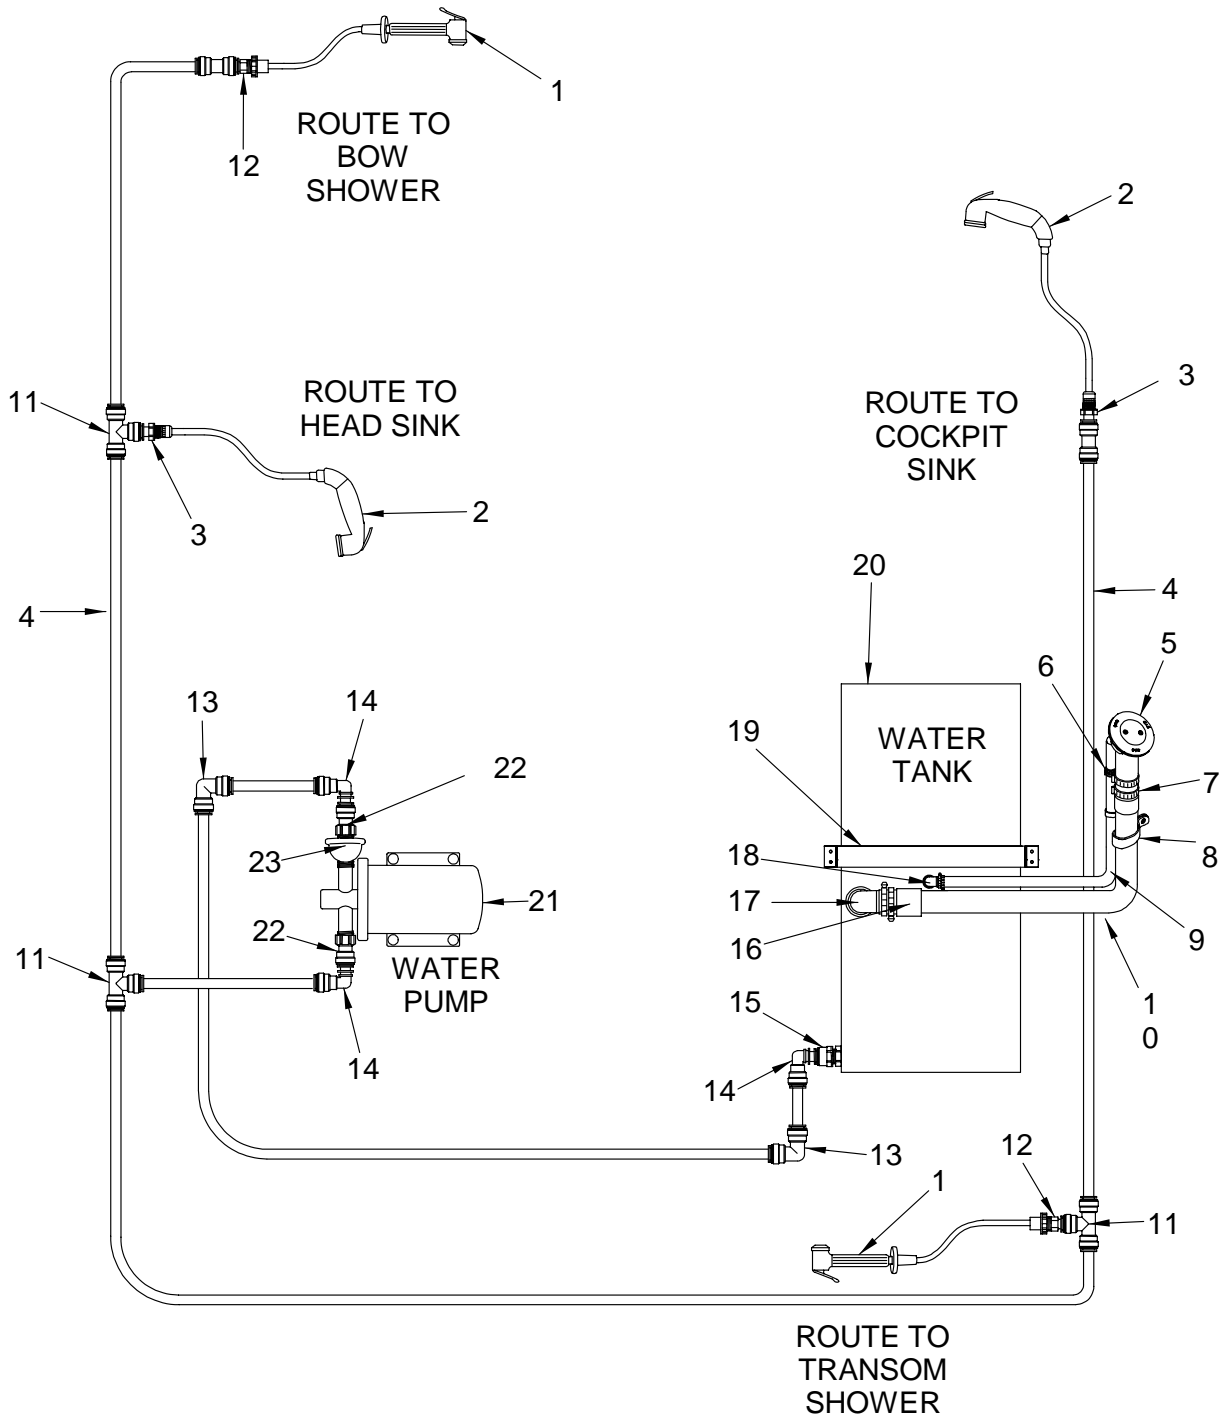

WATER SYSTEM

WATER SYSTEM

1	1259084	SHOWER, SPRAY NOZZLE W/8'SS HOSE RV1
	1388743	HOLDER, PLAS SPRAYER PRL
	1228410	WASHER, NEOPRENE 1 1/8"
2	1408269	SHOWER, SPRAY NOZZLE ANGLE BASE BLK W/WHT HOS ABOVE#- HULLS (3005+)
3	1215250	ADAPTER, SEATECH 3/8" MPT MALE 15MM STEM BRASS
4	1210160	TUBING, SEATECH 15MM X 11MM X 250' BLUE
5	1109362	DECK PLATE, WATER CHR W/VENT BLUE CLR-CODE
	1405844	DECK PLATE, CAP W/CHAIN WATER
	1068592	KEY, DECK PLATE CAP
6	123398	CLAMP, HOSE #06M 5/16"-7/8" SS MINI
7	256693	CLAMP, HOSE #24 1"-2" SS .505
8	123604	CLAMP, LOOM VINYL DIP 2.5"
9	857706	HOSE, CORR VAC 5/8" PVC BILGE GREY
10	490219	HOSE, CORR SAN/WATER-FILL 1.5" RH
11	1214824	TEE, SEATECH EQUAL 15MM
12	1215185	ADAPTER, SEATECH 1/2"M-15MM STEM BRASS
13	1214832	ELBOW, SEATECH 90DEG EQUAL 15MM
14	1214840	ELBOW, SEATECH 90DEG STEM 15MM
15	1216308	ADAPTER, SEATECH STRAIGHT 1/2"M-15MM BRASS
16	172726	HOSE CUFF, 1.5" RH WHT
17	130344	ELBOW, PVC 1.5" MPT X 1.5" BARB X 90DEG
18	167874	ELBOW, GENOVA 1/2" MPT X 1/2" BARB X 90DEG
19	129247	BAR, ALUM FLAT 1/8" X 2" X 12"
20	1285410	TANK, WATER 240SD-00 18GAL
21	1128164	PUMP, FRESH WATER SHURFLO 2.8GPM IMP ABOVE#- HULLS (3005-3305)
	1480433	PUMP, FRESH WATER SHURFLO 2.8GPM IMP SOFT MNT ABOVE#- HULLS (3306-3527)
22	1335090	ADAPTER, SEATECH 1/2"F-15MM
	1453984	FITTING, NEPT 1/2"FEM SWVL BLK ABOVE#- HULLS (3005+)
23	406710	FILTER, IN-LINE WATER 1/2" FPT

LABELS

221903	LABEL, FRESH WATER (LEXAN)

NOT SHOWN

1215235	CLIP, SEATECH COLLET 15MM
123661	CLAMP, LOOM VINYL DIP 1"
141747	ANGLE, PVC 2" X 2" X 1/4" X 10' GREY