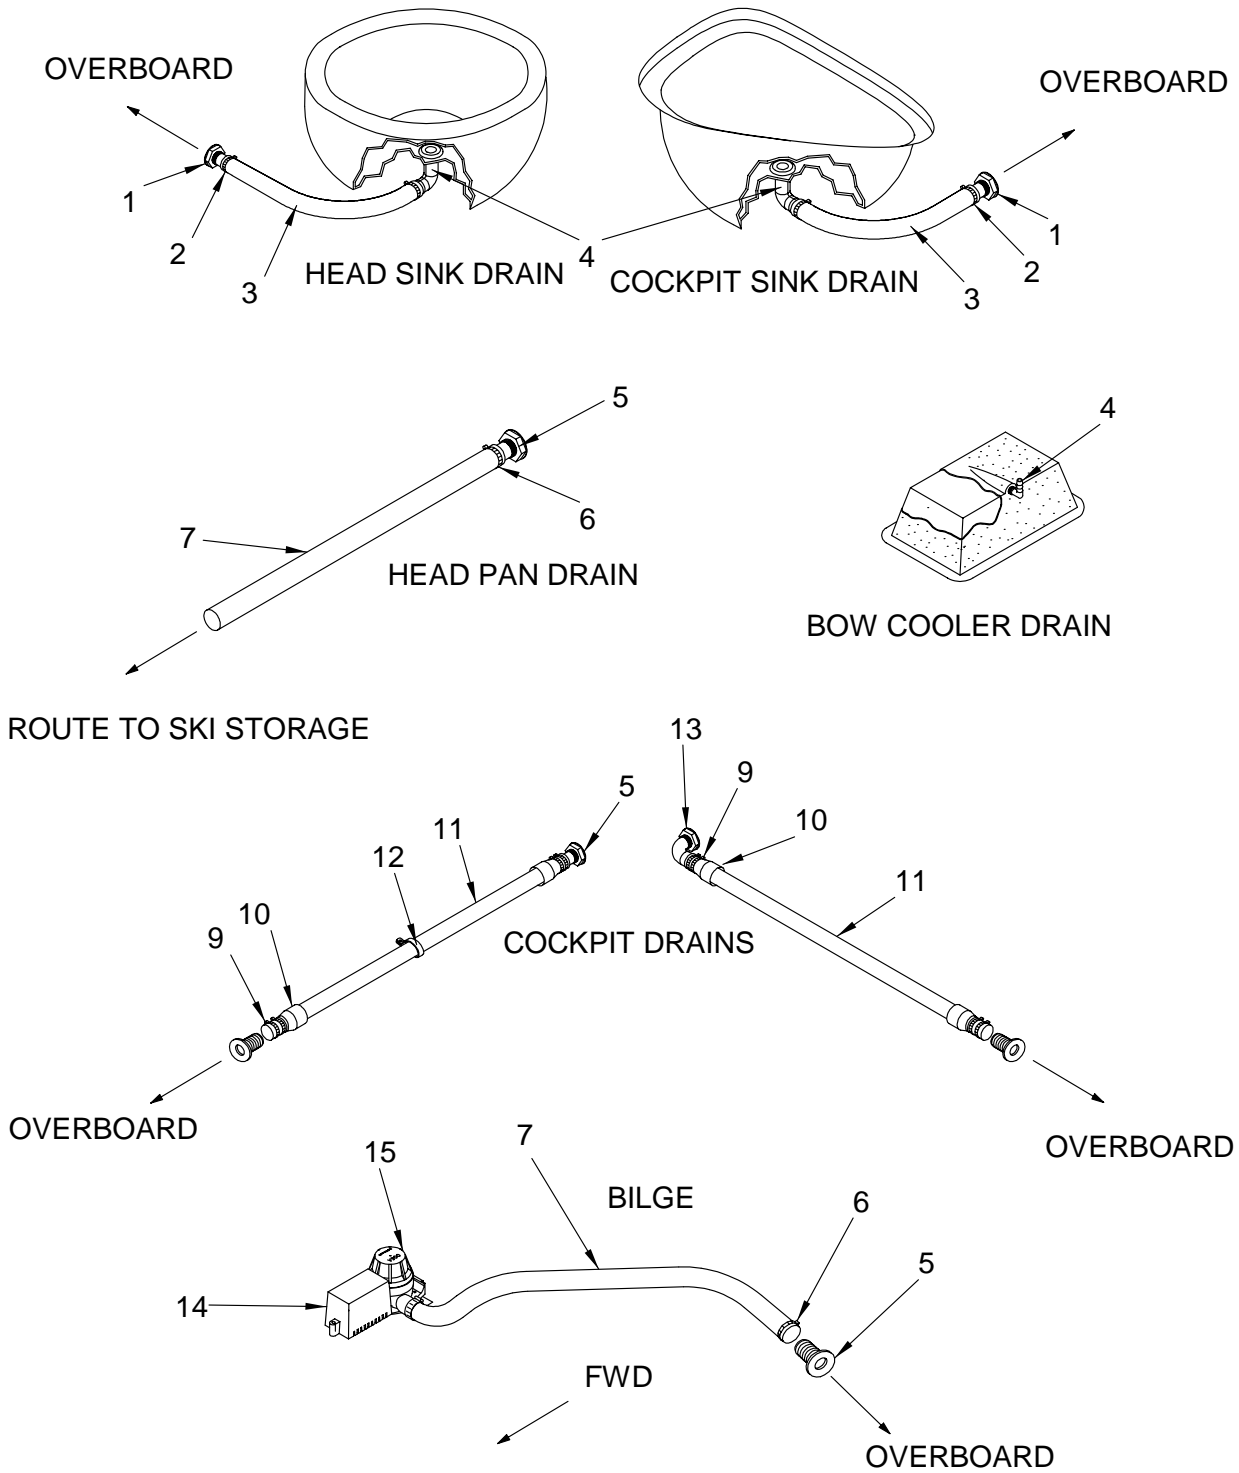

LABELS

221903	LABEL, FRESH WATER (LEXAN)
--------	----------------------------

NOT SHOWN

1215235	CLIP, SEATECH COLLET 15MM
123661	CLAMP, LOOM VINYL DIP 1"
141747	ANGLE, PVC 2" X 2" X 1/4" X 10' GREY

DRAINAGE SYSTEM