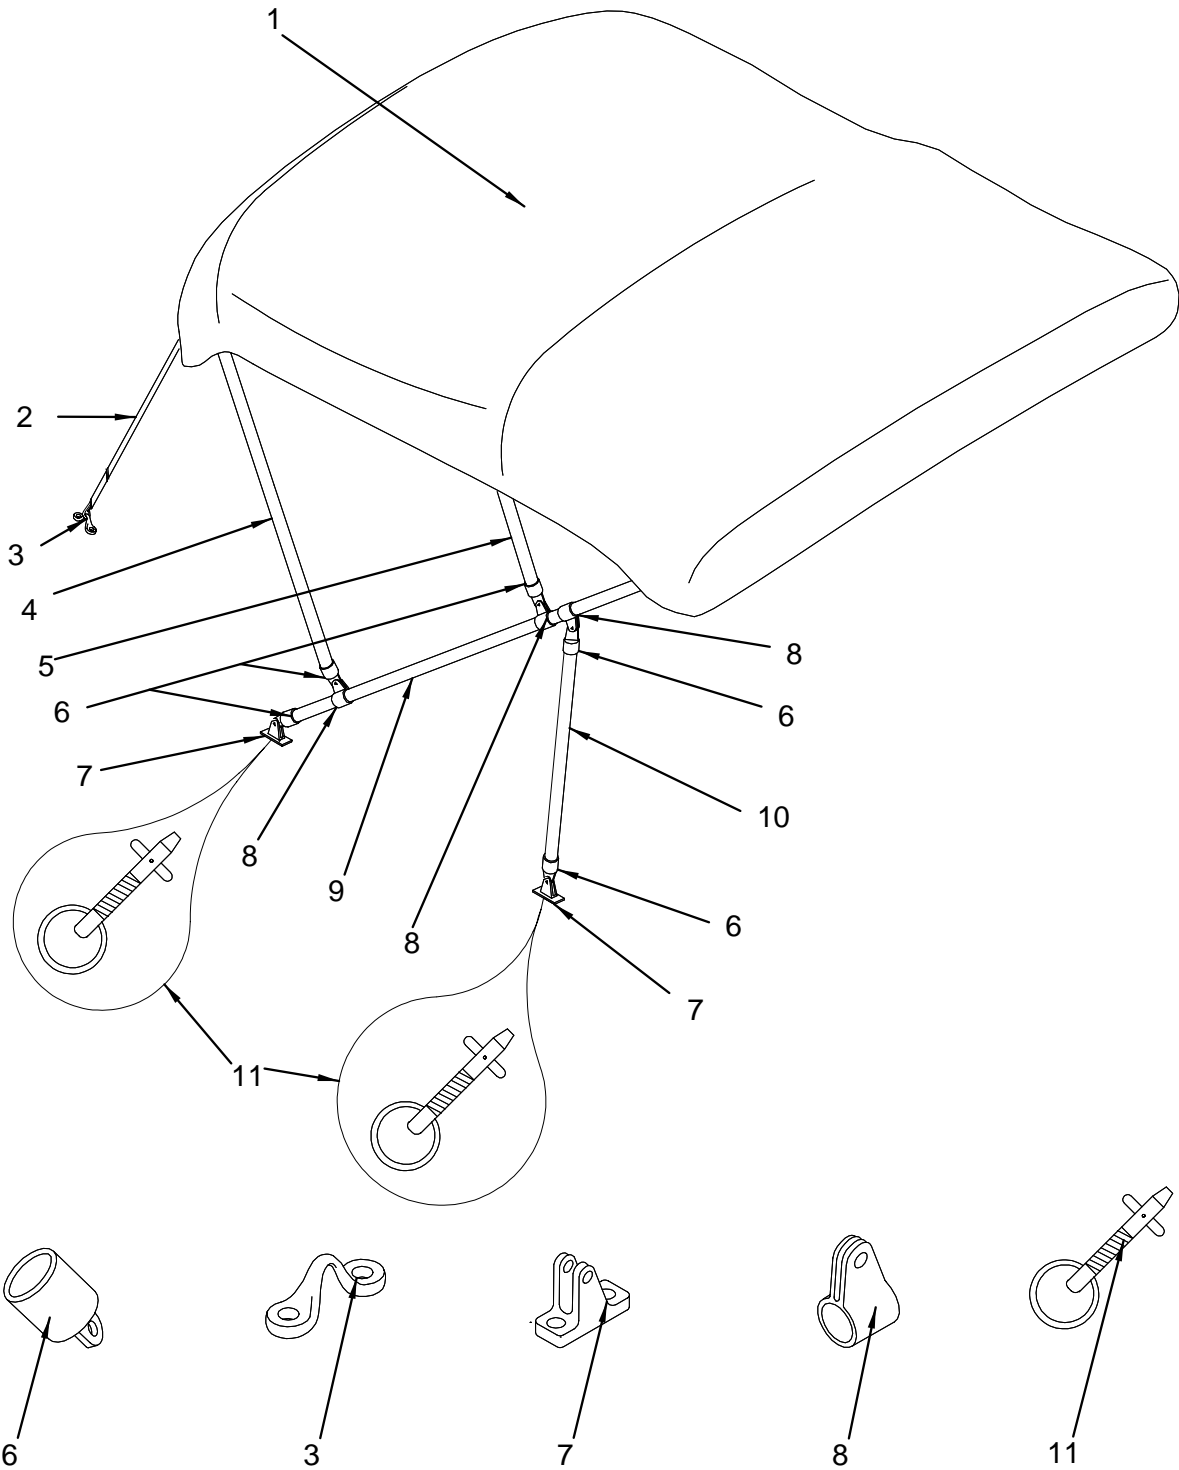

CANVAS (CAMPER CANVAS PACKAGE) OPTIONAL