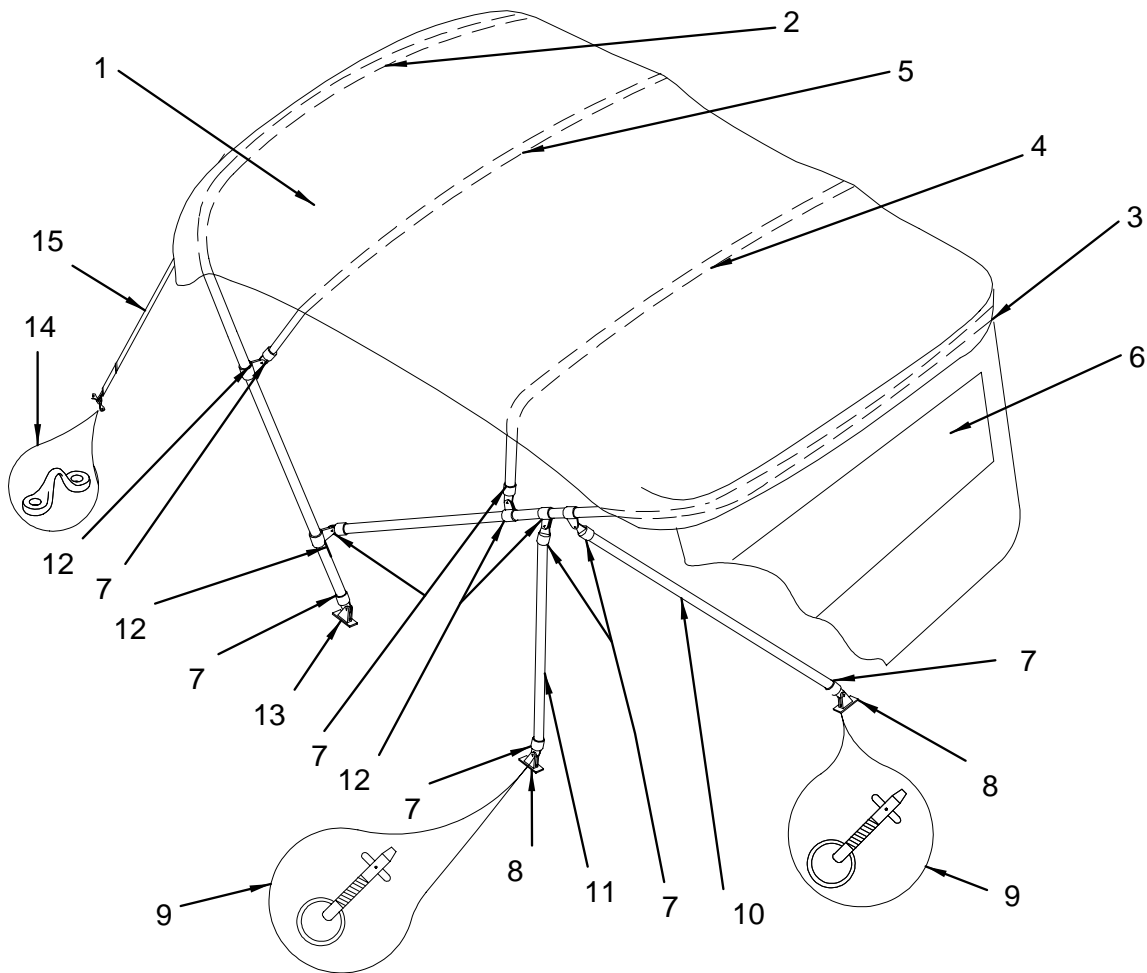

CANVAS (BIMINI TOP)