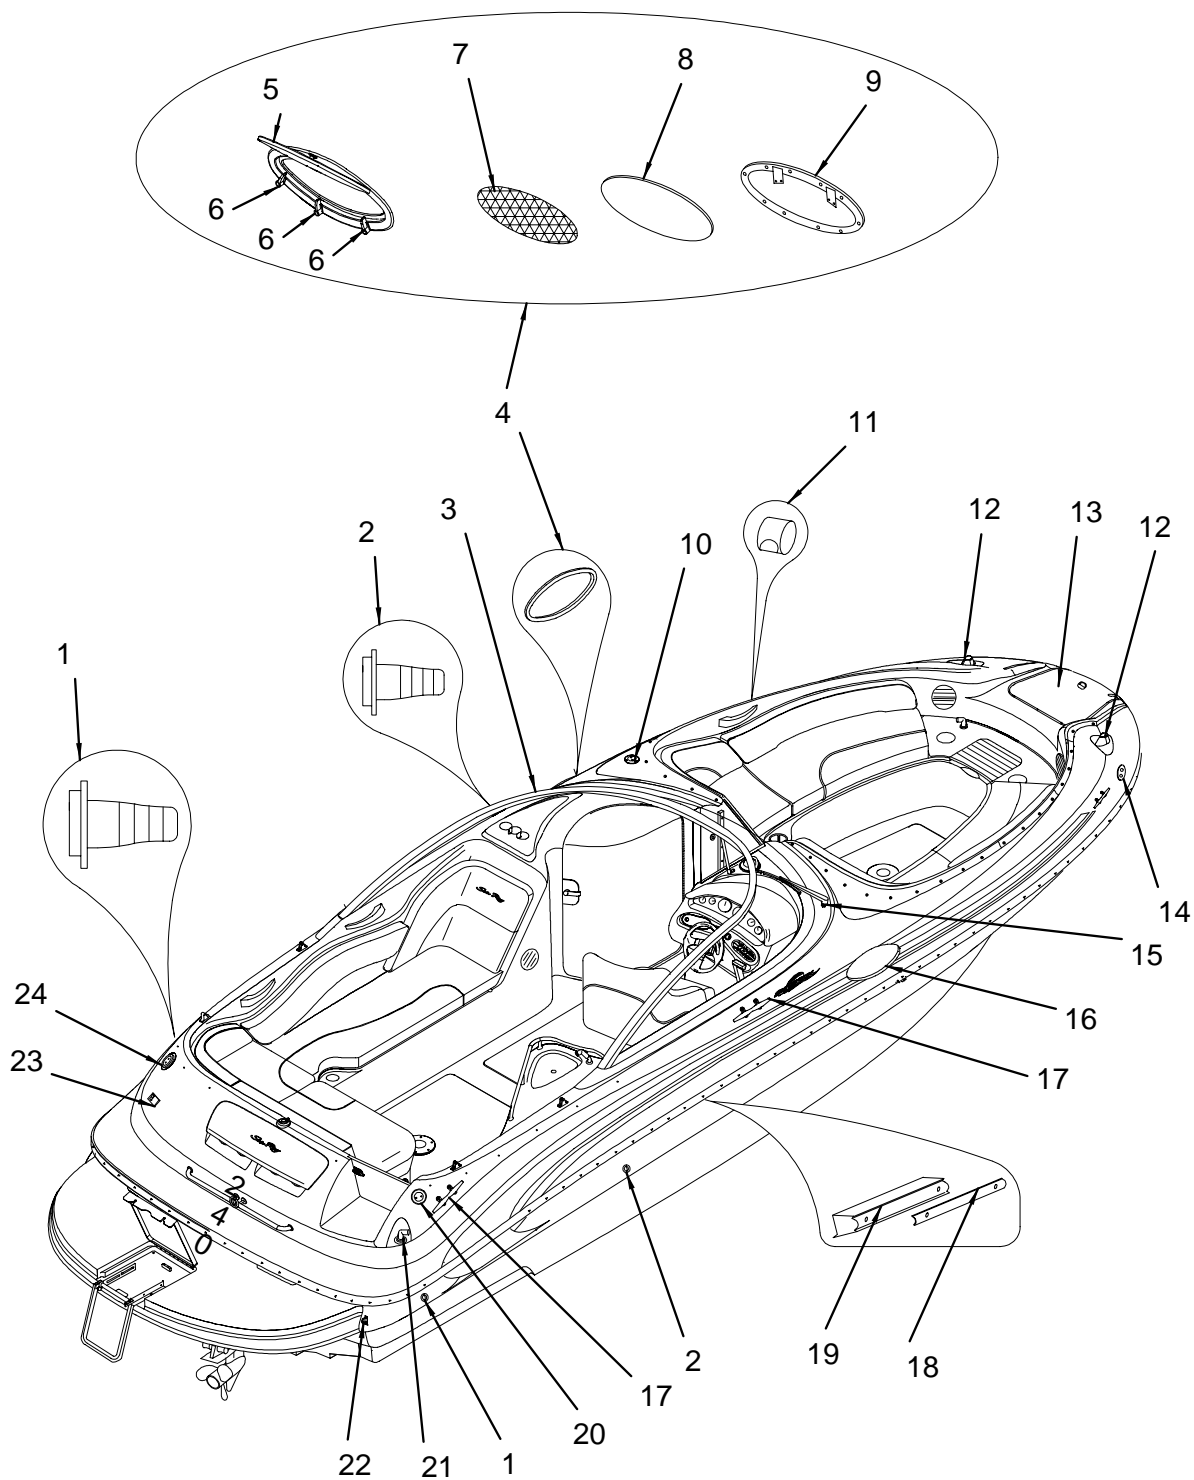

EXTERIOR (HULL AND DECK)