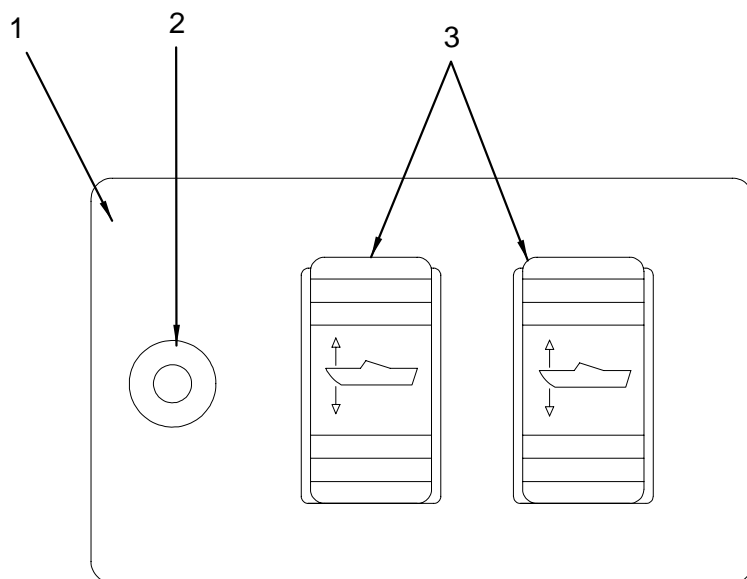

POWER TRIM AND TRIM TAB SWITCH PANEL

POWER TRIM AND TRIM TAB SWITCH PANEL

- 1 1150887 PANEL, 260DA-99 SWITCH TRIM TABS
  ABOVE#- OPTIONAL EQUIPMENT
- 2 775759 BRKR, P/BTN-MANUAL RESET 20A W/SCREW TER
  ABOVE#- OPTIONAL EQUIPMENT
- 3 709501 ACTUATOR, ROCK VERT BLK W/O LENS TRIM TABS
  ABOVE#- OPTIONAL EQUIPMENT
- 709493 BODY, ROCK SW DPDT (MOM) CEN-OFF W/O LAMP
  ABOVE#- OPTIONAL EQUIPMENT