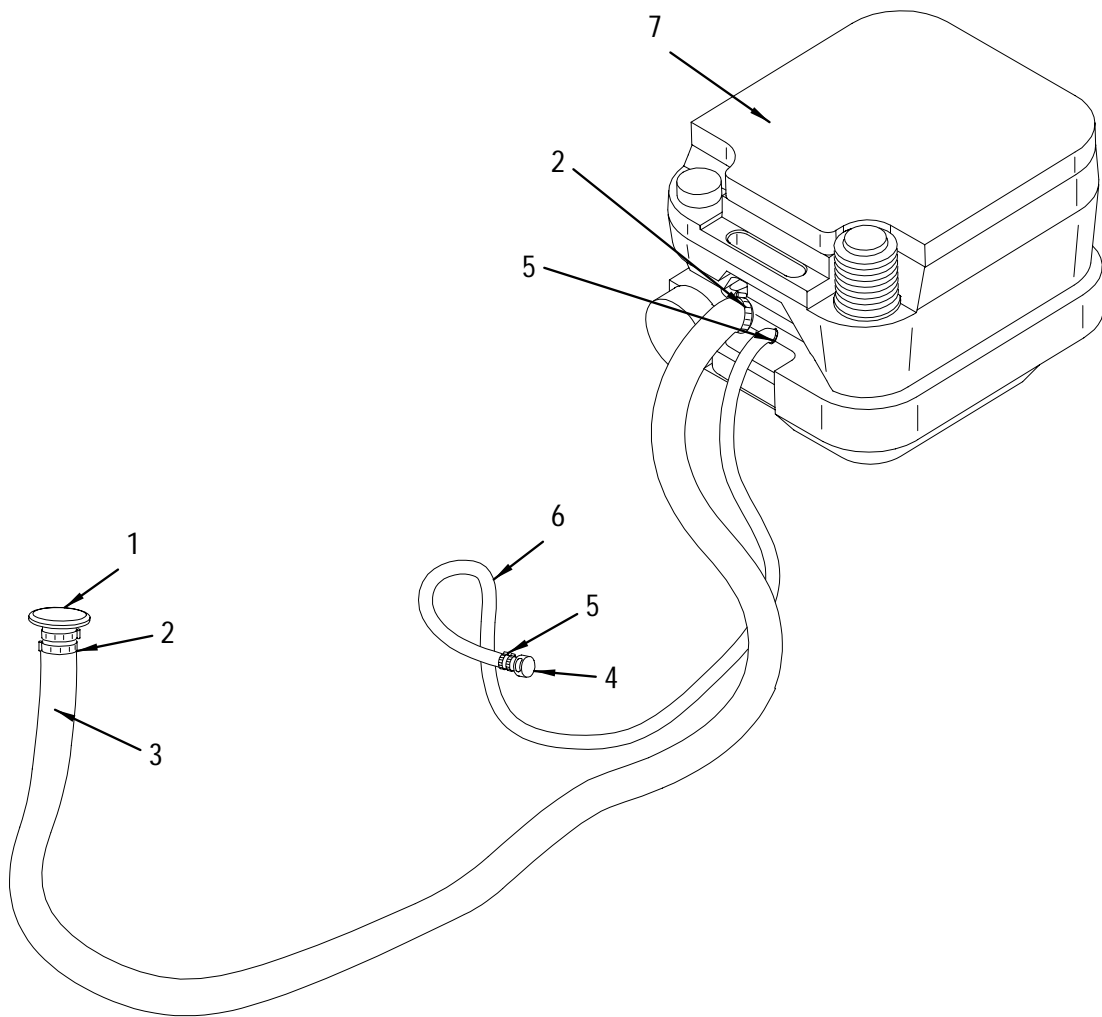

SEWAGE SYSTEM (PUMP-OUT HEAD OPTION)