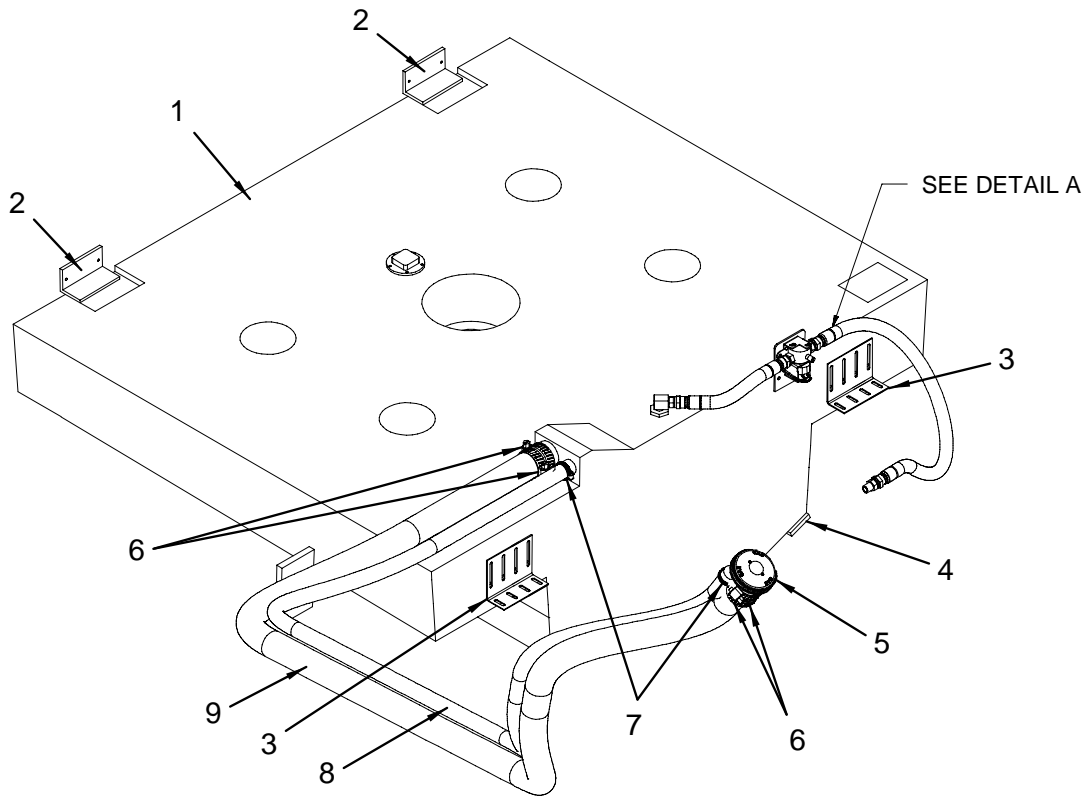

FUEL SYSTEM