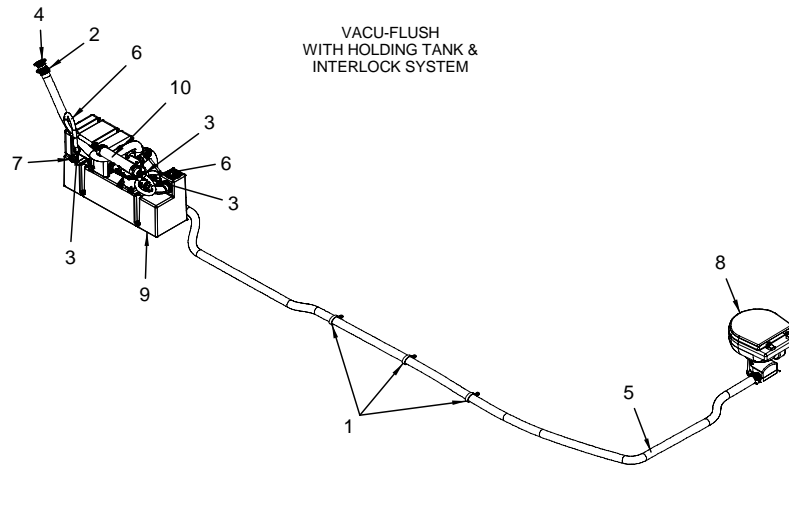

SEWAGE SYSTEM (VACUUM FLUSH HEAD W/HOLDING TANK)

VACU-FLUSH WITH DIRECT OVER BOARD DISCHARGE