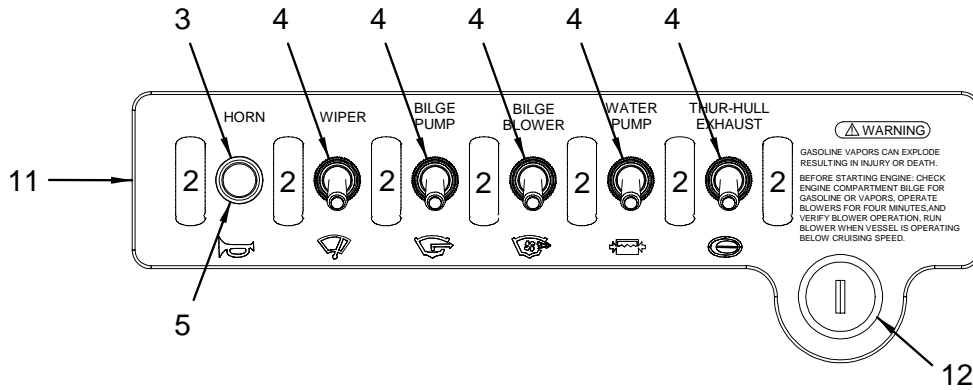

SWITCH PANEL