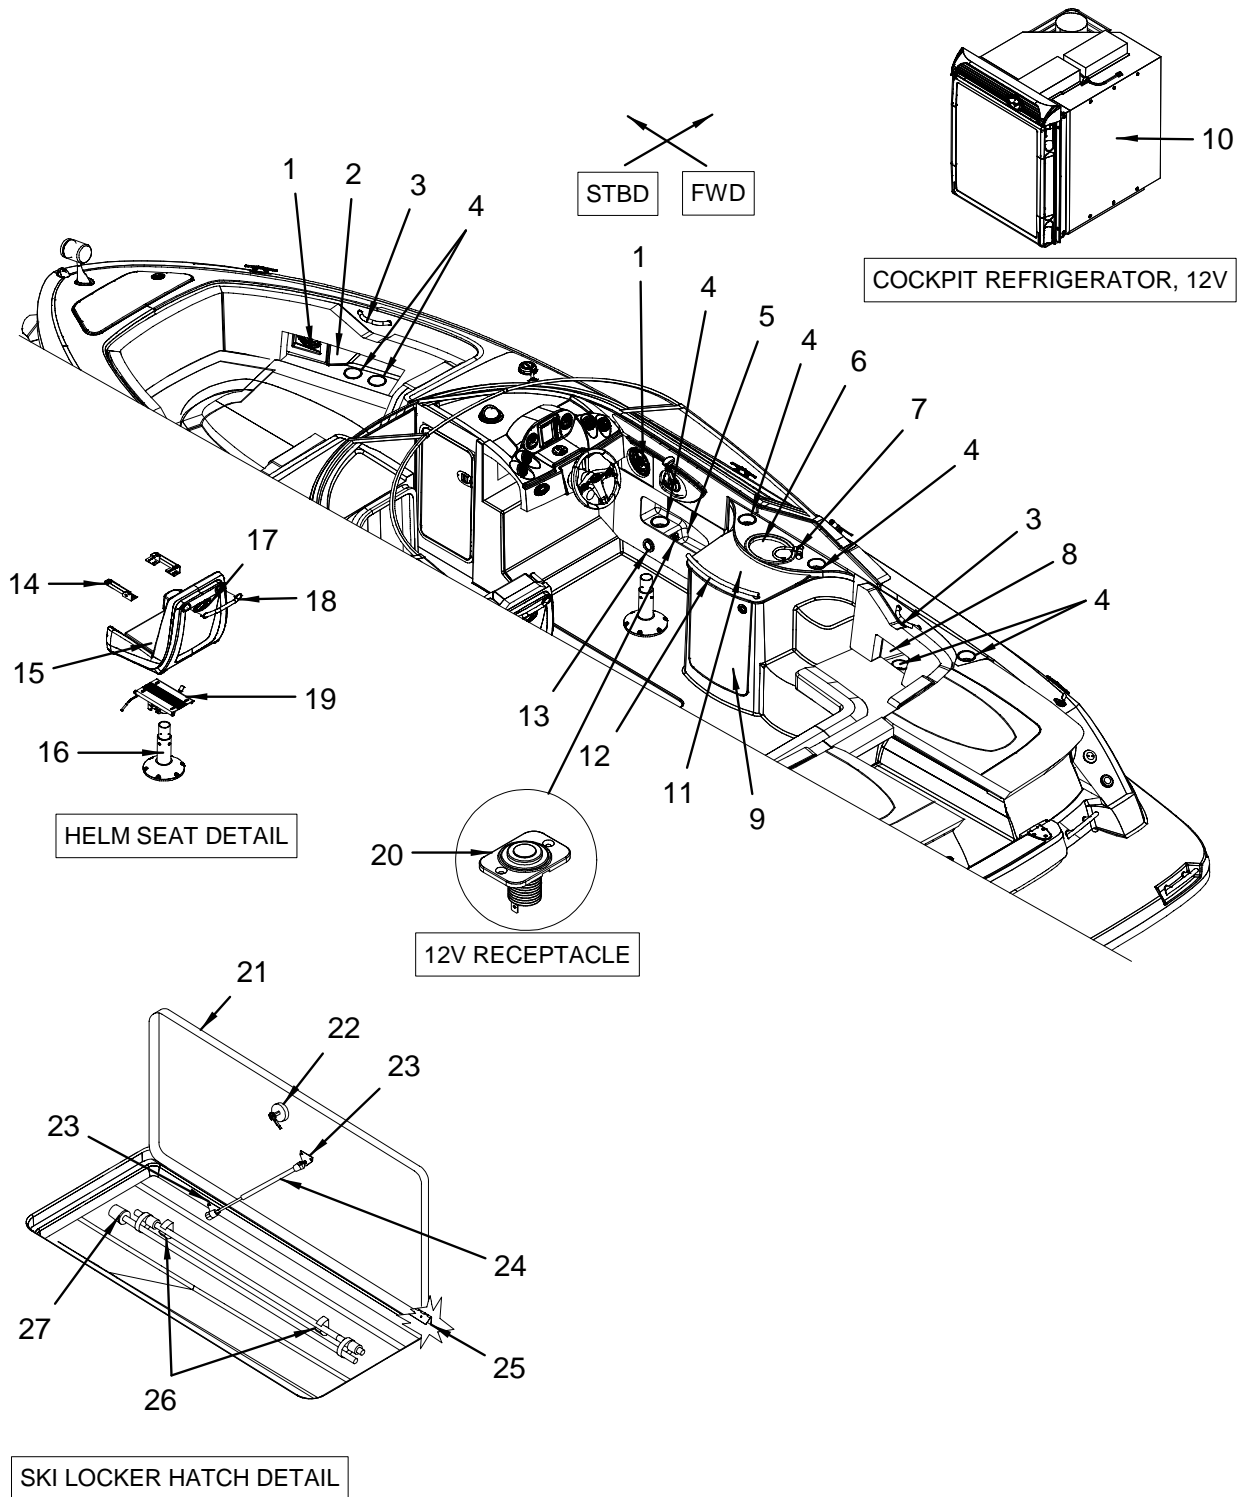

COCKPIT (FORWARD STARBOARD VIEW)