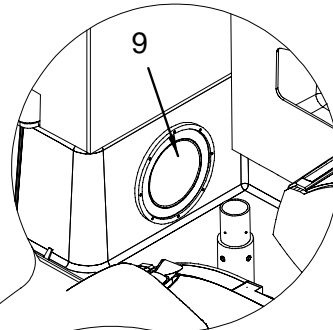

LABELS

- 1745515 LABEL, WARNING DO NOT STANDWALK THIS AREA

COCKPIT (AFT PORT VIEW)

PORT SUNPAD HATCH
SHOWN OPENED

BATTERY SWITCH
LOCATED
UNDER CIRCULAR
SEAT CUSHIONS

SUBWOOFER
(SEAT REMOVED FOR CLARITY)

COCKPIT (AFT PORT VIEW)