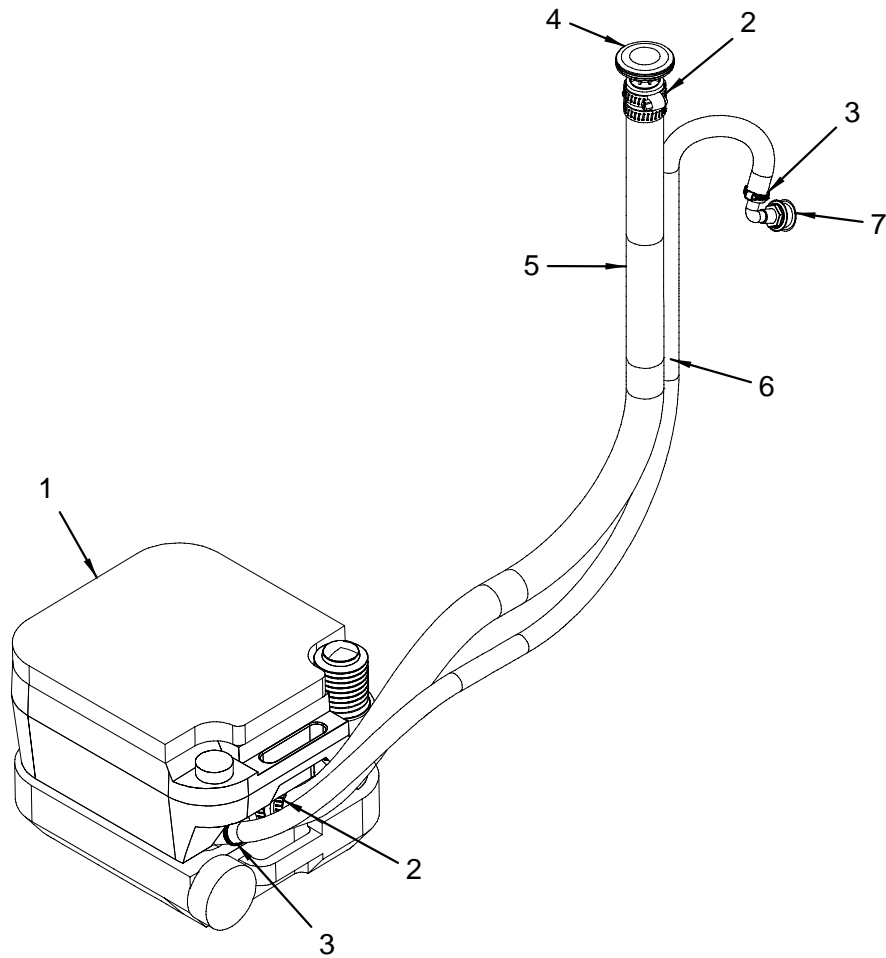

SEWAGE SYSTEM

SEWAGE SYSTEM

- 1 595504 HEAD, PORTABLE MSD SANI POTTI PARCHMENT 3.0GL
- 1200146 FITTING MODIFIED, 270SE-98 1 1/2" FOR 595504
- 1200195 SWIVEL NUT, 270SE-98 3/4" (FOR 5905504)
- 1200229 INSERT MALE, 270SE-98 3/4" (FOR 595504)
- 1200245 WASHER, 270SE-98 3/4" (FOR 595504)
- 1783917 SEAT ASSY, CVR/SEAT/HNG PIN PRCHMNT
- 2 256693 CLAMP, HOSE #24 1"-2" SS .505
- 3 256677 CLAMP, HOSE #12 1/2"-1.25" SS .505
- 4 1355585 DECK PLATE, WASTE CHR STRAIGHT NCK BLK CODE
- 1068592 KEY, DECK PLATE CAP
- 1474790 DECK PLATE, CAP W/GASKET
- 5 846899 HOSE, SANI 1.5" PREMIUM RBR BLK
- 6 124719 HOSE, SANI/CHEMICAL TDX 5/8"
- 7 1433176 VENT, FUEL/WATER SS 5/8" 90DEG FL SH MNT