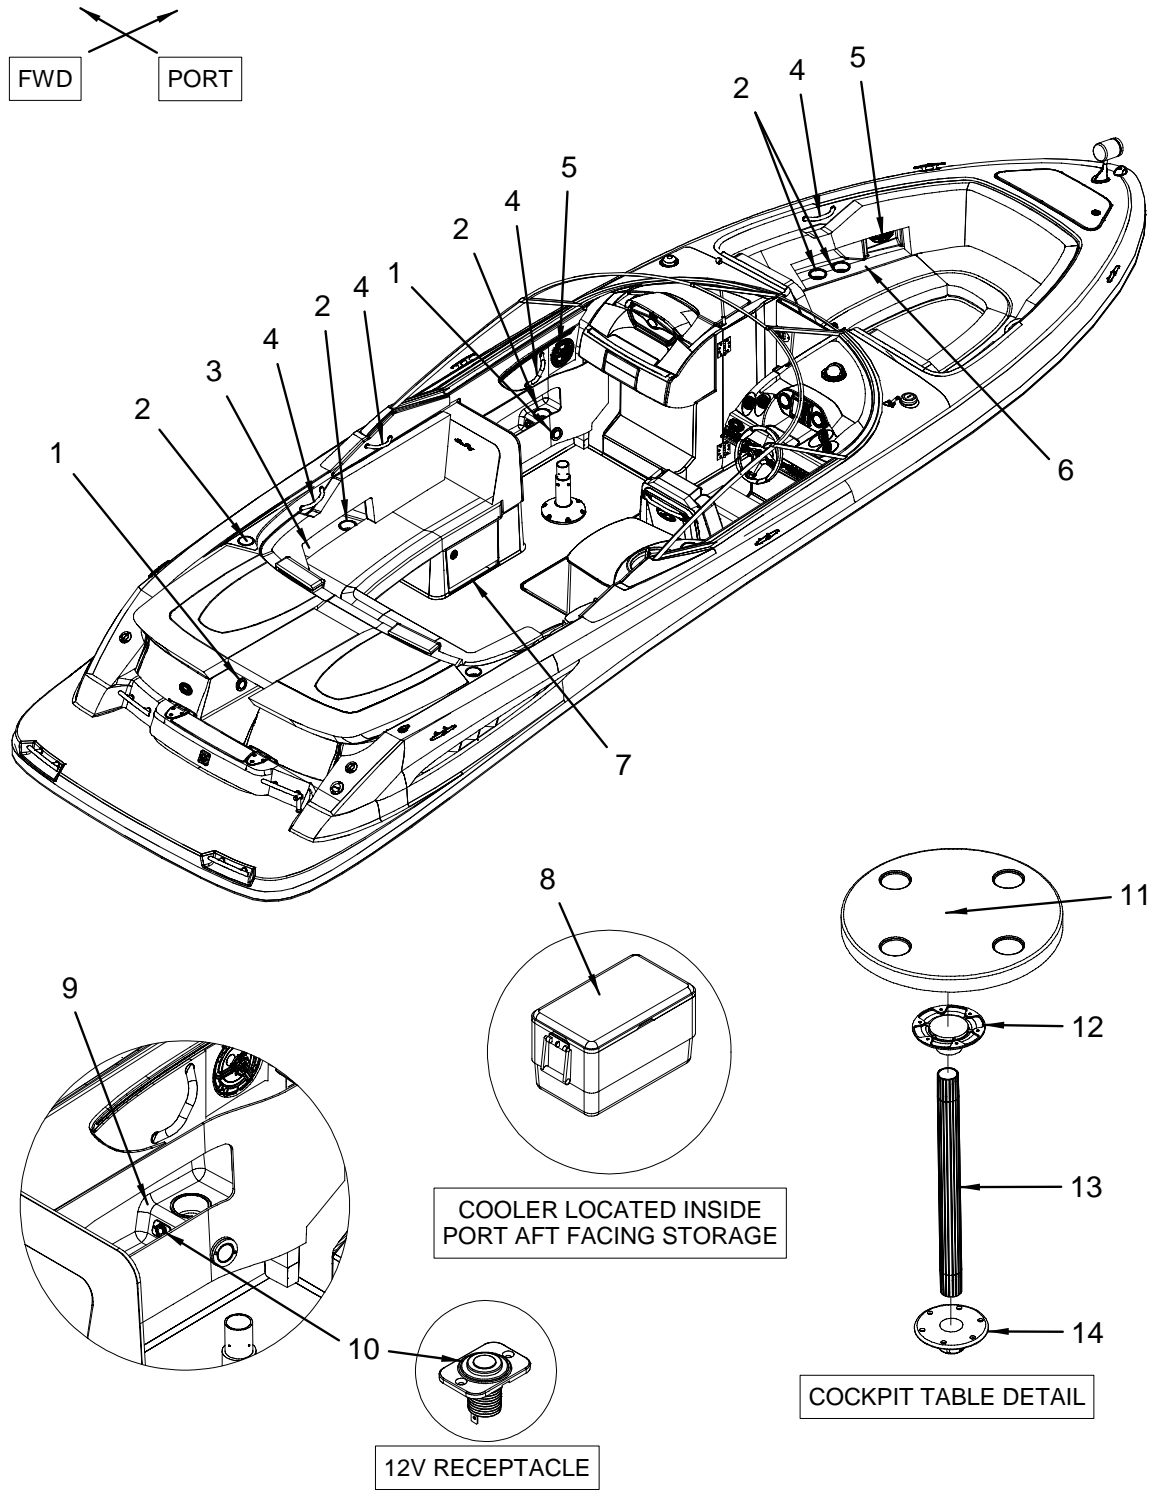

COCKPIT (FORWARD PORT VIEW)