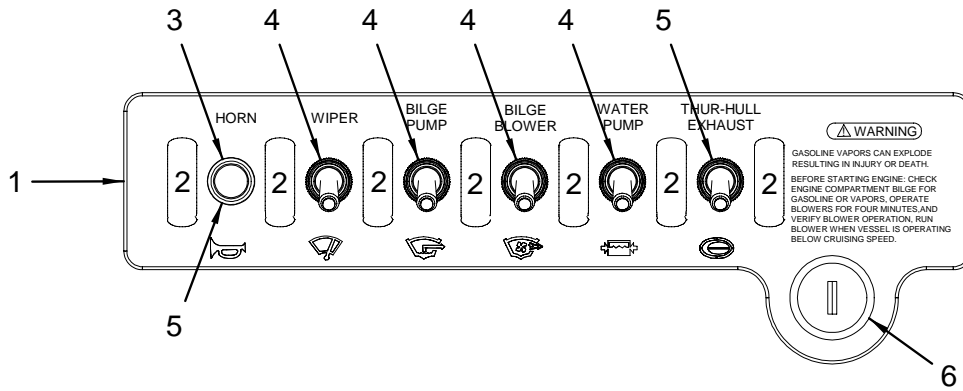

SWITCH PANEL