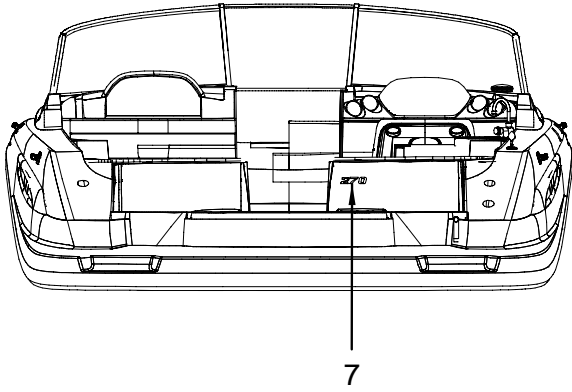

TWO TONE OPTION TWO