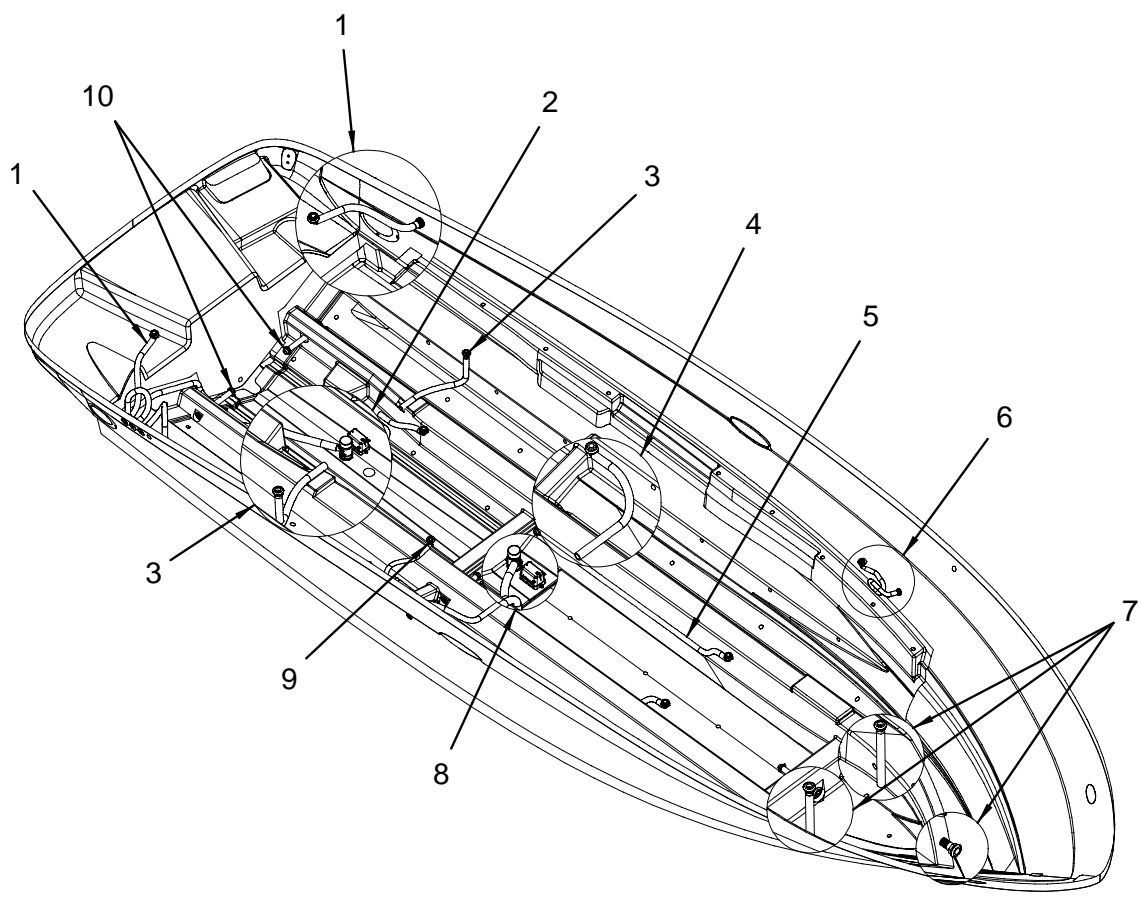

DRAINAGE SYSTEM