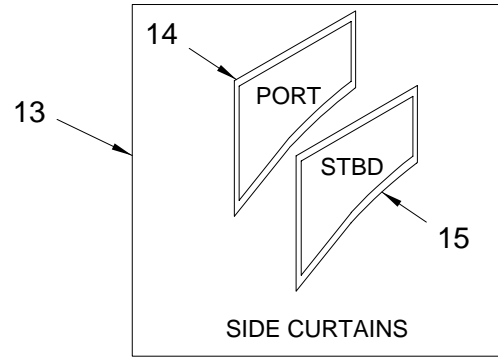

GRAPHICS KIT

- 1794768 GRAPHICS KIT, 270SLX-05 OPT SWEEP
(OPTIONAL GRAPHICS)
(CONTAINS - HULL APP FWD PRT/STB AND AFT PRT/STB)

CANVAS (BLACK)

TONNEAU COVER

SIDE CURTAINS

VISOR CURTAINS

CANVAS HARDWARE

END CAP	EYE STRAP TIE DOW	JAW SLIDE	PULL PIN W/LANYARD	RADIUS HINGE	SIDE SPACER	FLAT HINGE
16	17	18	19	20	21	22