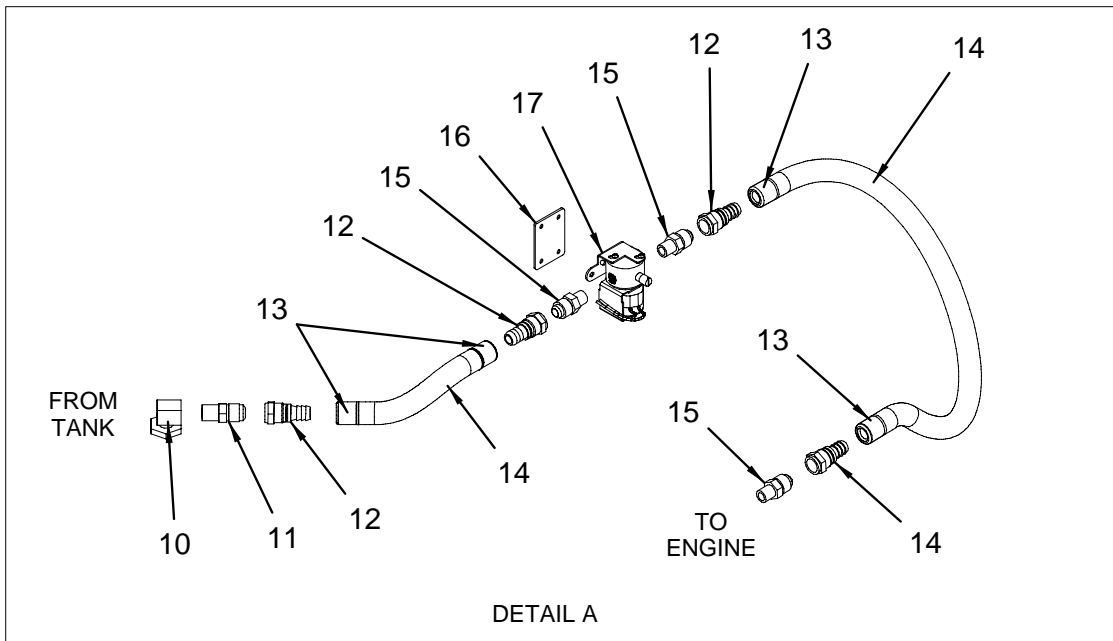

FUEL SYSTEM