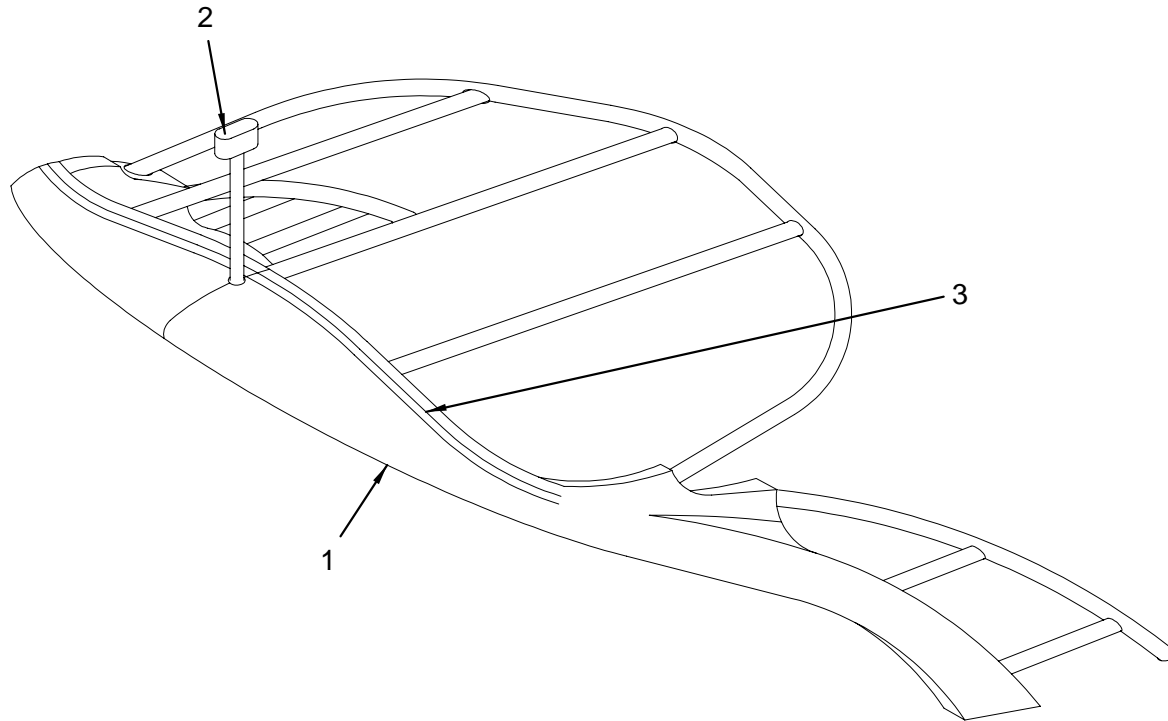

SPORTS TOWER

SPORTS TOWER

- 1 1794293 TOWER, 270SLX-05 FBRGLS ASSY
- 2 1776904 LIGHT, NAV MSTHD CMBO VAR MT 2"X1.5"BAS W/CON
- 1799519 BULB, MASTHEAD NAV LIGHT
- 3 728014 TRACK, VINYL AWNING WHITE "FLEX-A-RAIL" 7.5'
  (INSTALLED ON FIBERGLASS TOWER BY PLANT)

HARDWARE

- 1835678 HARDWARE KIT, 270SLX-05 FBGLS TOWER
  (COMPLETE HARDWARE KIT)
  (PARTS OF KIT LISTED BELOW)
- 1835679 SCREW, 1/4 X 2 POH TYPE A SS WTR SPRTS TWR
- 1835680 SCREW, 1/4X 1 1/4 POH TYPE A SS WTR SPRTS TWR
- 1835681 BOLT, 1/2-13 X 1 1/2" SHCS SS WTR SPRTS TWR
- 1835682 NUT, NYLON LOCK 1-13SS WTR SPRTS TWR
- 1835683 WASHER, 1/2 FW SS WTR SPRTS TWR
- 1835684 GASKET, WTR SPRTS TWR HEADER
- 1835685 GASKET, WTR SPRTS TWR 50 STUD
- 1835686 GASKET, WTR SPRTS TWR TOP
- 1835687 GASKET, WTR SPRTS TWR 2 HOLE RIGHT
- 1835688 GASKET, WTR SPRTS TWR 2 HOLE LEFT

NOT SHOWN

- 1814335 RAIL, SIDE TOWER 270SLX-06 ALUM PRT (2PC)
- 1814336 RAIL, SIDE TOWER 270SLX-06 ALUM STB (2PC)

NOT SHOWN (continued)

- 1804308 HARNESS, 250/270SLX-06 SPORTS TOWER
  (HULL#1260->UP)
- 1793140 HARNESS, 270SLX-05 SPORTS TOWER
  (HULL#1002->1259)
- 1814975 PLATE, SS SPOILER MNT W/2STUD 1/2"X1.75"
  (HULL#1182->UP)
- 1818151 ACCESS PLATE, PLAS ARCH CVR 270SLX-06 WHT
  (HULL#1198->UP)
- 1808433 VINYL FILM, 270SLX-05 PLAS CVR W/ ARCH
  (HULL#1254->UP)