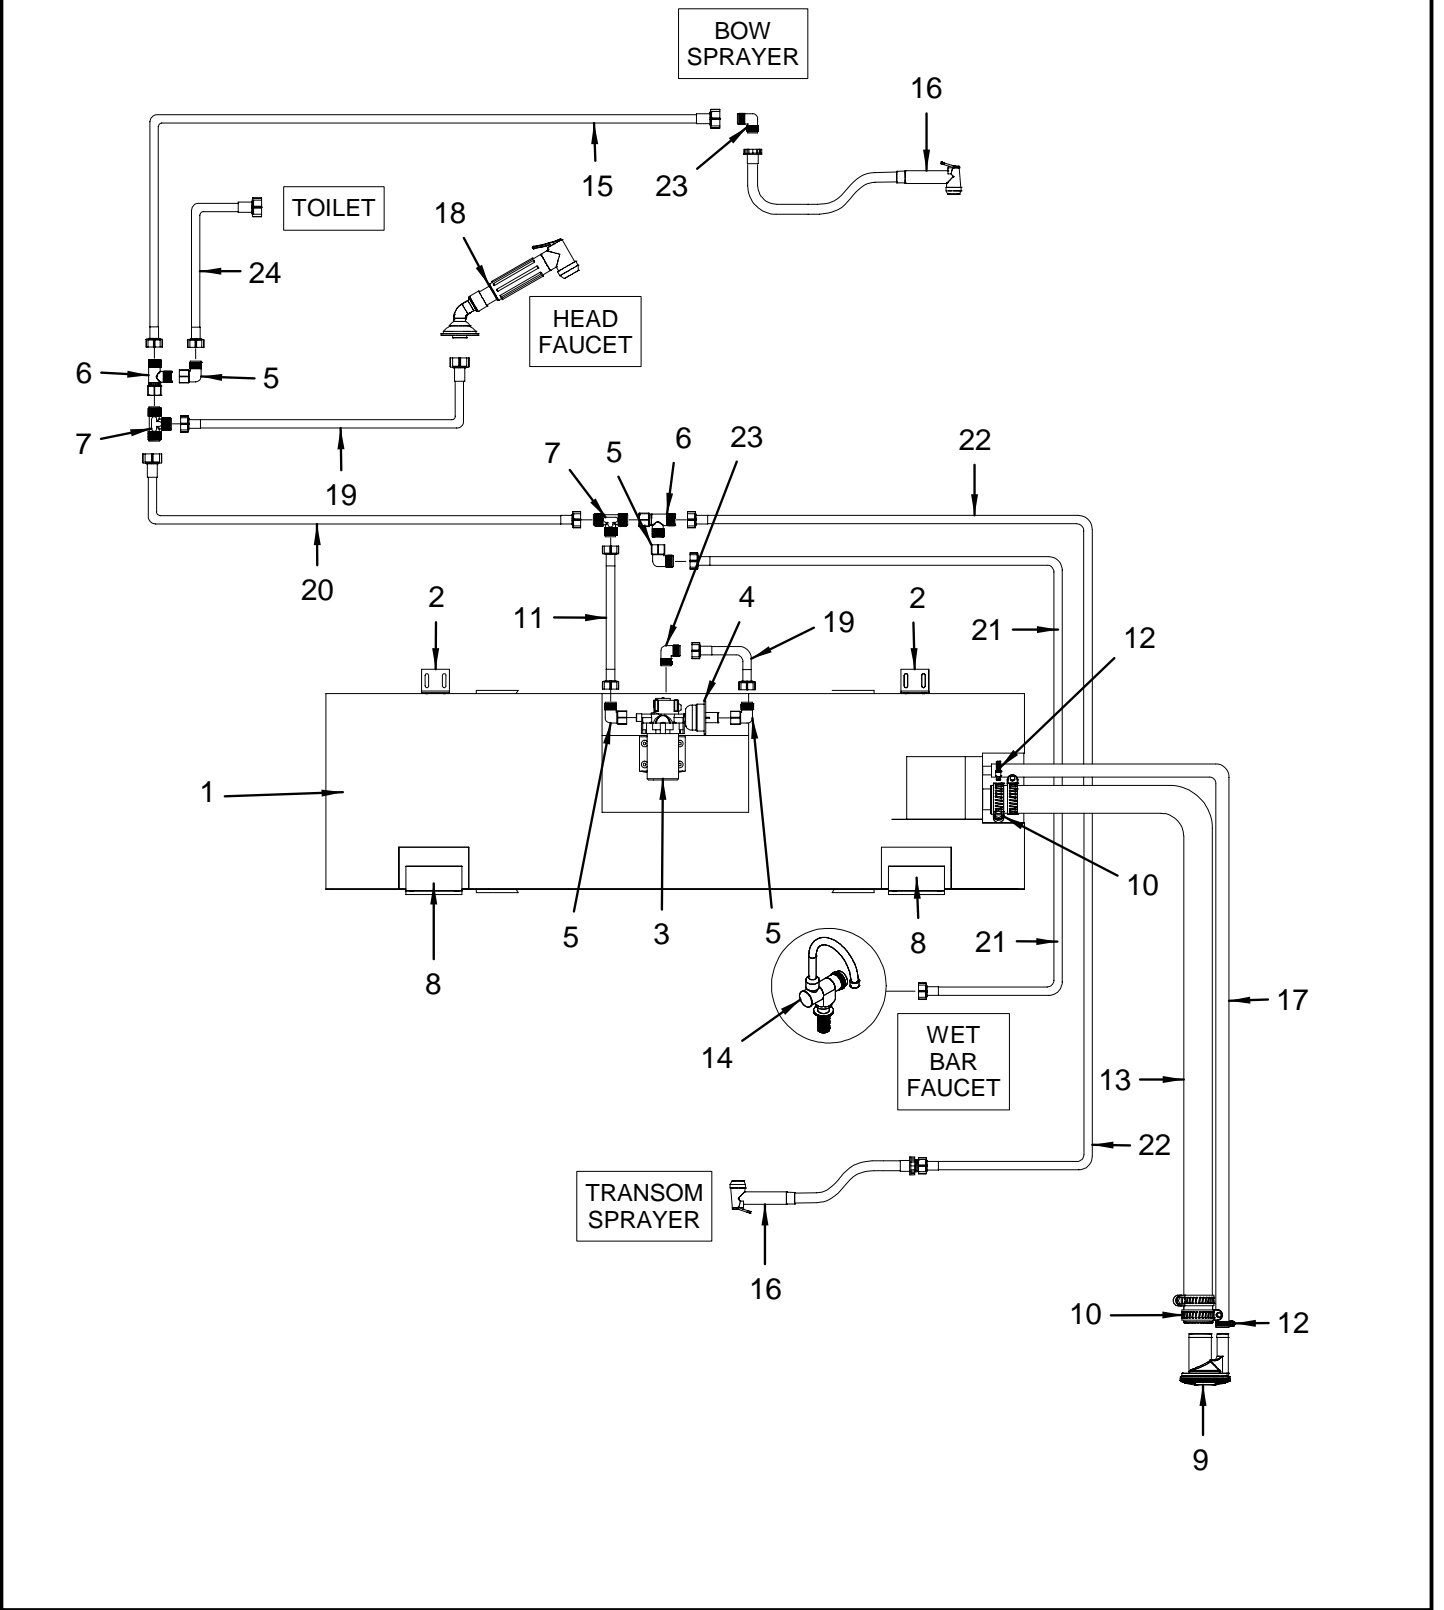

WATER SYSTEM

WATER SYSTEM

1	1780239	TANK, WATER 270SLX-05 21GAL W/SS BRKT RAD BTM
2	1785061	BRACKET, SS 1.7"X 3"X 2" 18GA 304 WTR TANK
3	1771071	PUMP, FRESH WTR SHURFLO 2.8GPM SFT MNT W/CONN
4	1797944	FILTER, IN-LINE WATER 1/2"MPSPM X 1/2"NPSF
5	1689320	ELBOW, UNIFLEX PLAS 1/2"MPT X 1/2"FPT SWVL
6	1689322	TEE, UNIFLEX PLAS 1/2"SW/FM 1/2"MPT/MPT STACK
7	1689292	TEE, UNIFLEX PLAS 1/2" MPT
8	991612	ANGLE, PVC 2"X 2"X 1/4"X 10' WHT
9	1789226	DECK PLATE, WATER CHR W/VNT STRAIGHT NCK BLUE
	1405844	DECK PLATE, CAP W/CHAIN WATER
	1068592	KEY, DECK PLATE CAP
10	256693	CLAMP, HOSE #24 1"-2" SS .505
11	1689300	HOSE, UNIFLEX BLUE 1/2" SW/FPT PLAS 1'
12	256677	CLAMP, HOSE #12 1/2"-1.25" SS .505
13	123844	HOSE, SANI/SMOOTH WALL 1.5"
14	1775010	FAUCET, FOLD DOWN SGL TAP CHR
15	1689307	HOSE, UNIFLEX BLUE 1/2" SW/FPT PLAS 14'
16	1775029	SHOWER, SPRAY BLK NOZZLE W/8' VINYL HOSE
	1795431	THRU-HULL, CHR PLTD BRASS SPRAY HLDR
17	124719	HOSE, SANI/CHEMICAL TDX 5/8"
18	1689704	SHOWER, SPRAY NOZZLE ANGLE BASE W/6"SS HOSE
	1764405	SHOWER, BLK HANDLE FAUCET SPRAYER NOZZLE
19	1689301	HOSE, UNIFLEX BLUE 1/2" SW/FPT PLAS 2'
20	1689304	HOSE, UNIFLEX BLUE 1/2" SW/FPT PLAS 8'
21	1719101	HOSE, UNIFLEX BLUE 1/2" SW/FPT PLAS 10'
22	1689308	HOSE, UNIFLEX BLUE 1/2" SW/FPT PLAS 15'
23	1689325	ELBOW, UNIFLEX PLAS 1/2"MPT
24	1689329	HOSE, UNIFLEX BLUE 1/2" SW/FPT PLAS 4'
		(VACUUM FLUSH HEAD W/HOLDING TANK)
		(VACUUM FLUSH HEAD W/ DIRECT OVER BOARD INTL)

NOT SHOWN

1689293	NIPPLE, UNIFLEX PLAS 1/2" UNION