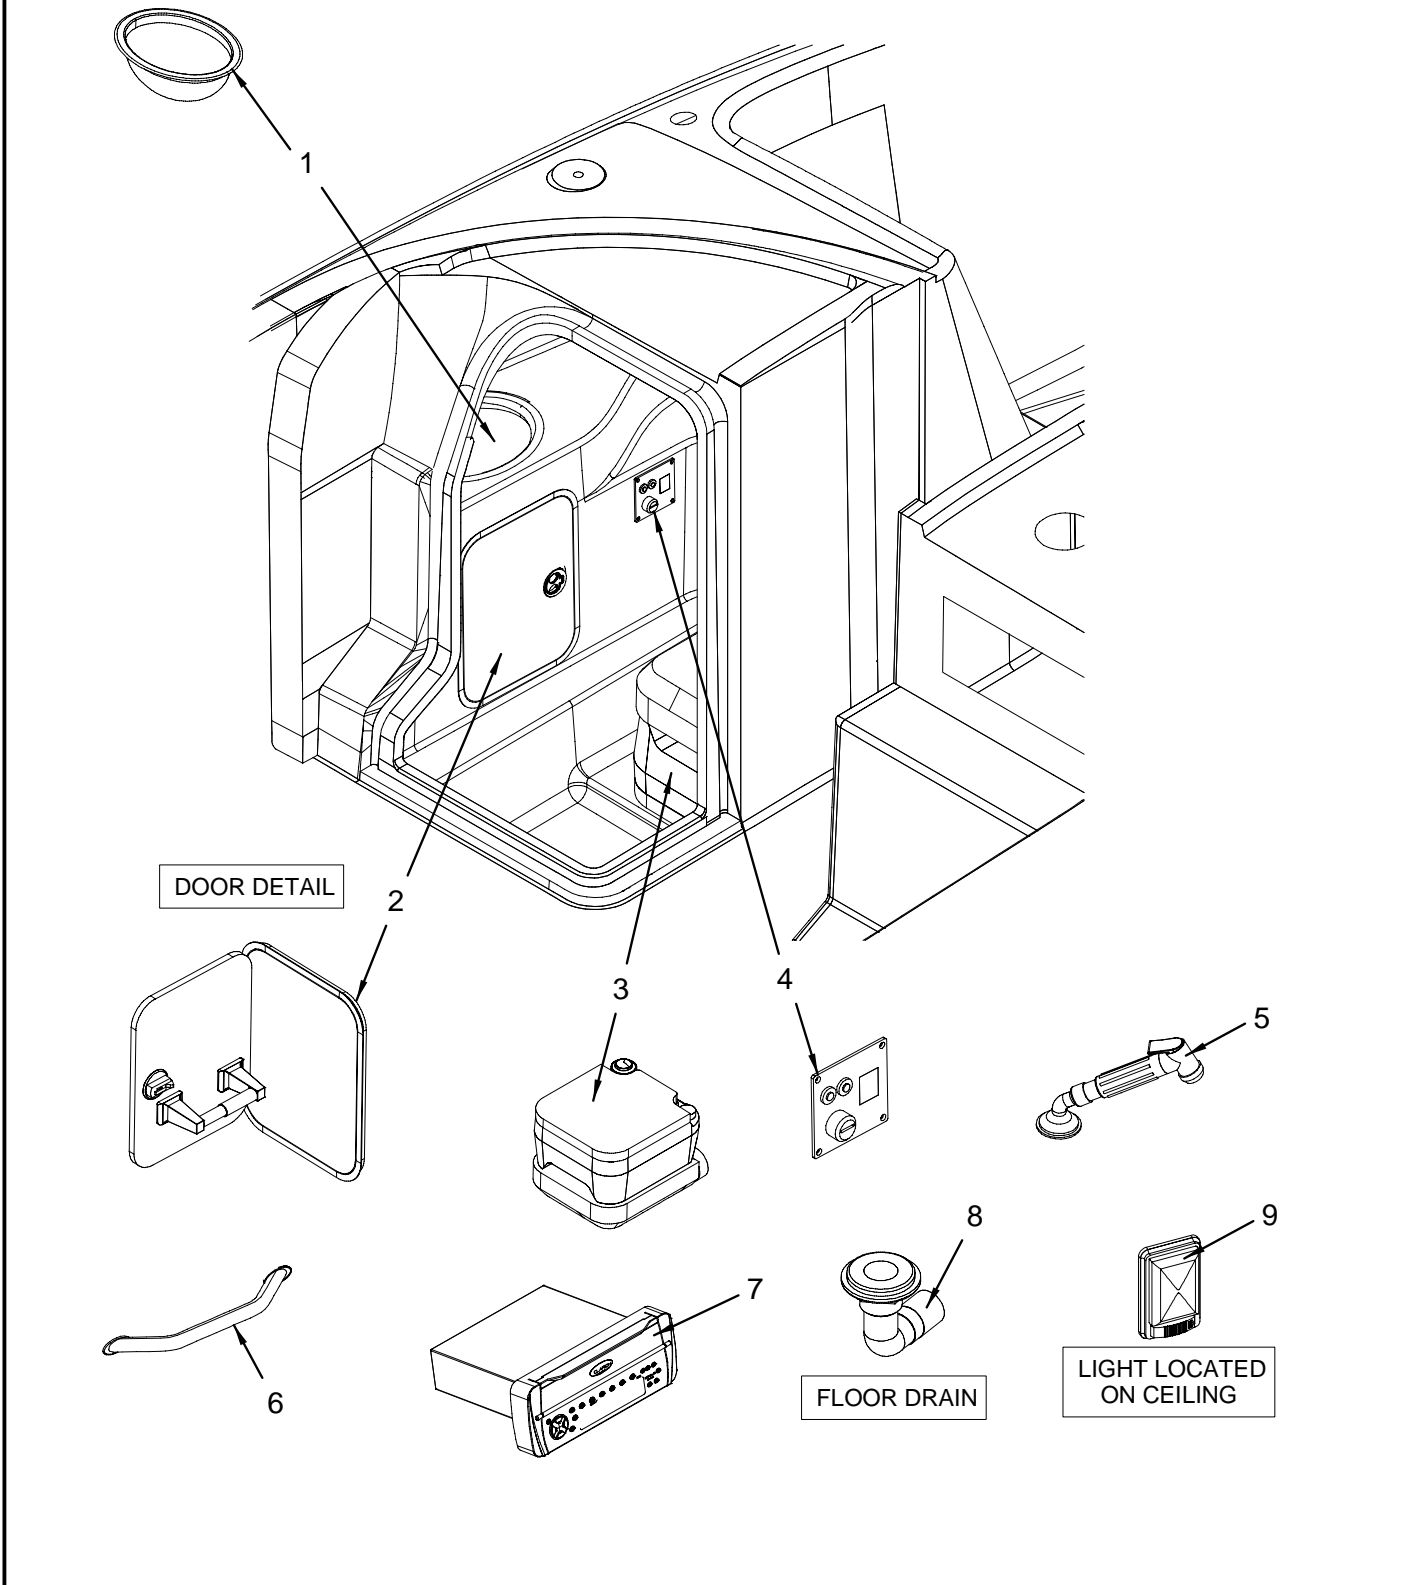

34	1811028	270SLX 06,PNL,CKPT LWR SIDE STB
	1811089	270SLX 06,PNL SKN,CKPT LWR SIDE STB
35	1811014	270SLX 06,BLSTR,BOW PRT
	1811015	270SLX 06,BLSTR SKN,BOW PRT
36	1811018	270SLX 06,BLSTR,BOW FWD
	1811019	270SLX 06,BLSTR SKN,BOW FWD
37	1811024	270SLX 06,BLSTR,BOW STB
	1811025	270SLX 06,BLSTR SKN,BOW STB
38	1811090	270SLX 06,MUFF,PRTHD DOOR
	1811091	270SLX 06,MUFF SKN,PRTHD DOOR
39	1811092	270SLX 06,MUFF,STB DASH
	1811093	270SLX 06,MUFF SKN,STB DASH

BRACKETS

1617281	BRACKET, BLSTR CKPT ANGLED 1/4" STND-OFF SS
1756151	BRACKET, BLSTR CKPT 3/4"X2"X1/16" STND-OFF SS

FOAM

1793176	FOAM, P/C 270SLX-05 BOW BCKRSTS
1793177	FOAM, P/C 270SLX-05 BOW BLSTRS
1793178	FOAM, P/C 270SLX05 BOW CUSHIONS
1795216	FOAM, P/C 270SLX05 COCKPIT CUSHIONS
1795217	FOAM, P/C 270SLX05 SUNPAD CUSHIONS
1795218	FOAM, P/C 270SLX-05 COCKPIT BCKRSTS
1796106	FOAM, P/C 270SLX-05 HELM SEAT

NOT SHOWN

609883	CLEAT, PLAS 3/4"X 1"X 4" GREY

UPHOLSTERY

180182	ZIPPER, #5 DELRIN CONTINUOUS WHT
180406	SLIDE, DELRIN #5 WHT 1-S LOCK
103309	MESH, WHITE 60" (HULL#1204->UP)
773630	MESH, WHITE 54" (HULL#1001->1203)
1805230	HIDEM, SEABROOK D SEA SHELL 5/8"
1777206	THREAD, POLYESTER TEX 90 WHT ANEFIL BONDED (BOW FILLER CUSHION (S))

VINYL

1144179	VINYL, SEABROOK D SEA SHELL EXP 1/4"FB
1144625	VINYL, SEABROOK D SEA SHELL EXP FLAT
1800490	VINYL, SEABROOK D SEA SHELL EXP 1/2"FB
1778337	VINYL, NICKEL SR-4983A EXP FLAT
1778341	VINYL, NICKEL SR-4983A EXP 1/4" FB
1806415	VINYL, NICKEL SR-4983A EXP 1/2" FB
1794288	VINYL, SPKR SMOKEWOOD W/SKIVER UNDRING
598029	VINYL, SLIT 8" WHITE MESH

WELT

1619212	WELT, DADE PEWTER MIST 5/32"
1805225	WELT, SEABROOK D SEASHELL 5/32"

HEAD