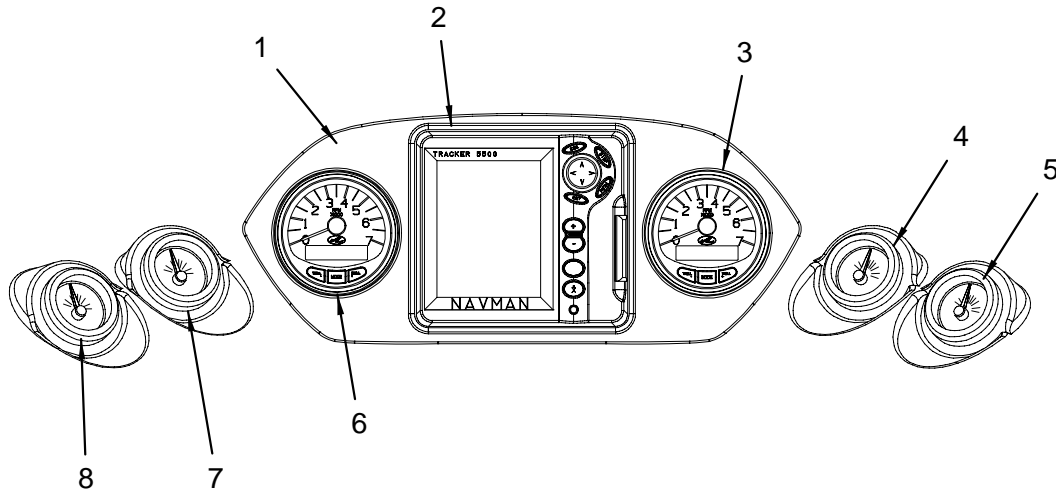

INSTRUMENT PANEL

INSTRUMENT PANEL

- 1 1778978 PANEL, BLANK:270SLX-05 UPR INST W/S-CRFT EBNY
- 2 1772659 CHART PLOTTER, NAVMAN 5500 CMLPT PKG 5"DISPLY
- 1773106 CHART PLOTTER, NAVMAN 5500 5"DISPLY ONLY
- 1773108 HARNESS, NAVMAN POWER CABLE
- 1773109 HARNESS, NAVMAN GPS EXTENSION CABLE
- 1785965 ANTENNA, GPS NAVMAN 1330
- 1796866 SUN CVR, NAVMAN 5500
- 3 1777617 GAUGE, SYS TACH 3" S-CRFT 0-7000RPM RV2
- 1690381 NUT, LOCK 85MM SPIN LOCK VDO
- 4 1689852 GAUGE, OIL PRESS 100 PSI S-CRFT 2"
- 1690380 NUT, LOCK 52MM SPIN LOCK VDO
- 5 1689851 GAUGE, TEMP 250F S-CRFT 2"
- 1690380 NUT, LOCK 52MM SPIN LOCK VDO
- 6 1689917 GAUGE, LINK SPEED 3" S-CRFT 0-70MPH
- 1690381 NUT, LOCK 85MM SPIN LOCK VDO
- 1727800 PITOT, S/CRFT SPEEDO KIT SML BLOCK
- 1736148 PITOT, S-CRFT SPEEDO KIT BIG BLOCK
  (HULL#1001->1153)(496 MAG HO BR 3 (425 PHP) MCM STERN DRIVE)
  (496 MAG BR 3 (375 PHP) MCM STERN DRIVE)
  (496 MAG BR 1 (375 PHP) MCM STERN DRIVE)
  (496 MAG HO BR1 (425 PHP) MCM STERN DRIVE)
- 1690375 ACC PART, S-CRFT PITOT SENSOR
  (MX 6.2 MPI BR 1 (320 PHP) MCM STERN DRIVE)
  (MX 6.2L MPI BR 3 (320 PHP) MCM STERN DRIVE)
- 7 1690031 GAUGE, ENG TRIM S-CRFT 2"

- 7 1690380 NUT, LOCK 52MM SPIN LOCK VDO
- 8 1689853 GAUGE, FUEL LEVEL S-CRFT 2"
- 1690380 NUT, LOCK 52MM SPIN LOCK VDO

HARNESSES

- 1507292 HARNESS, ENG SYSTEMS TACH/MONITOR
- 1727448 HARNESS, MERC DATA S-CRFT W/TERM 1000-1RSL-25

NOT SHOWN

- 1727450 ACC PART, MERC S-CRFT TRNS W/10' NYL DEP/TEMP
- 1407675 CONN, SOLDERLESS INLINE SPLICE W/CENTER PIN