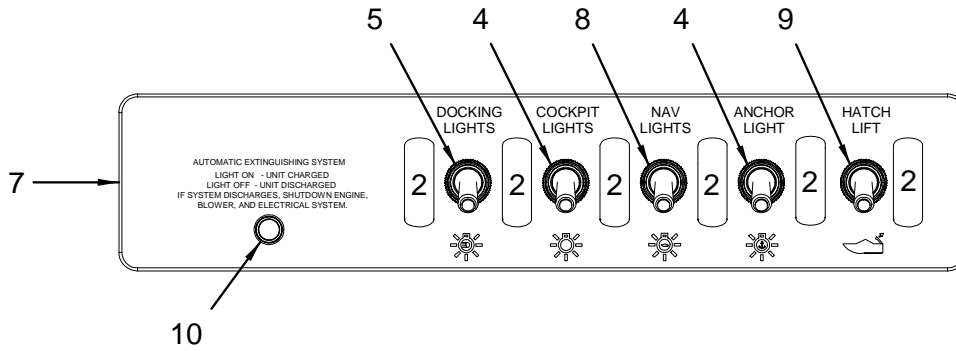

SWITCH PANEL