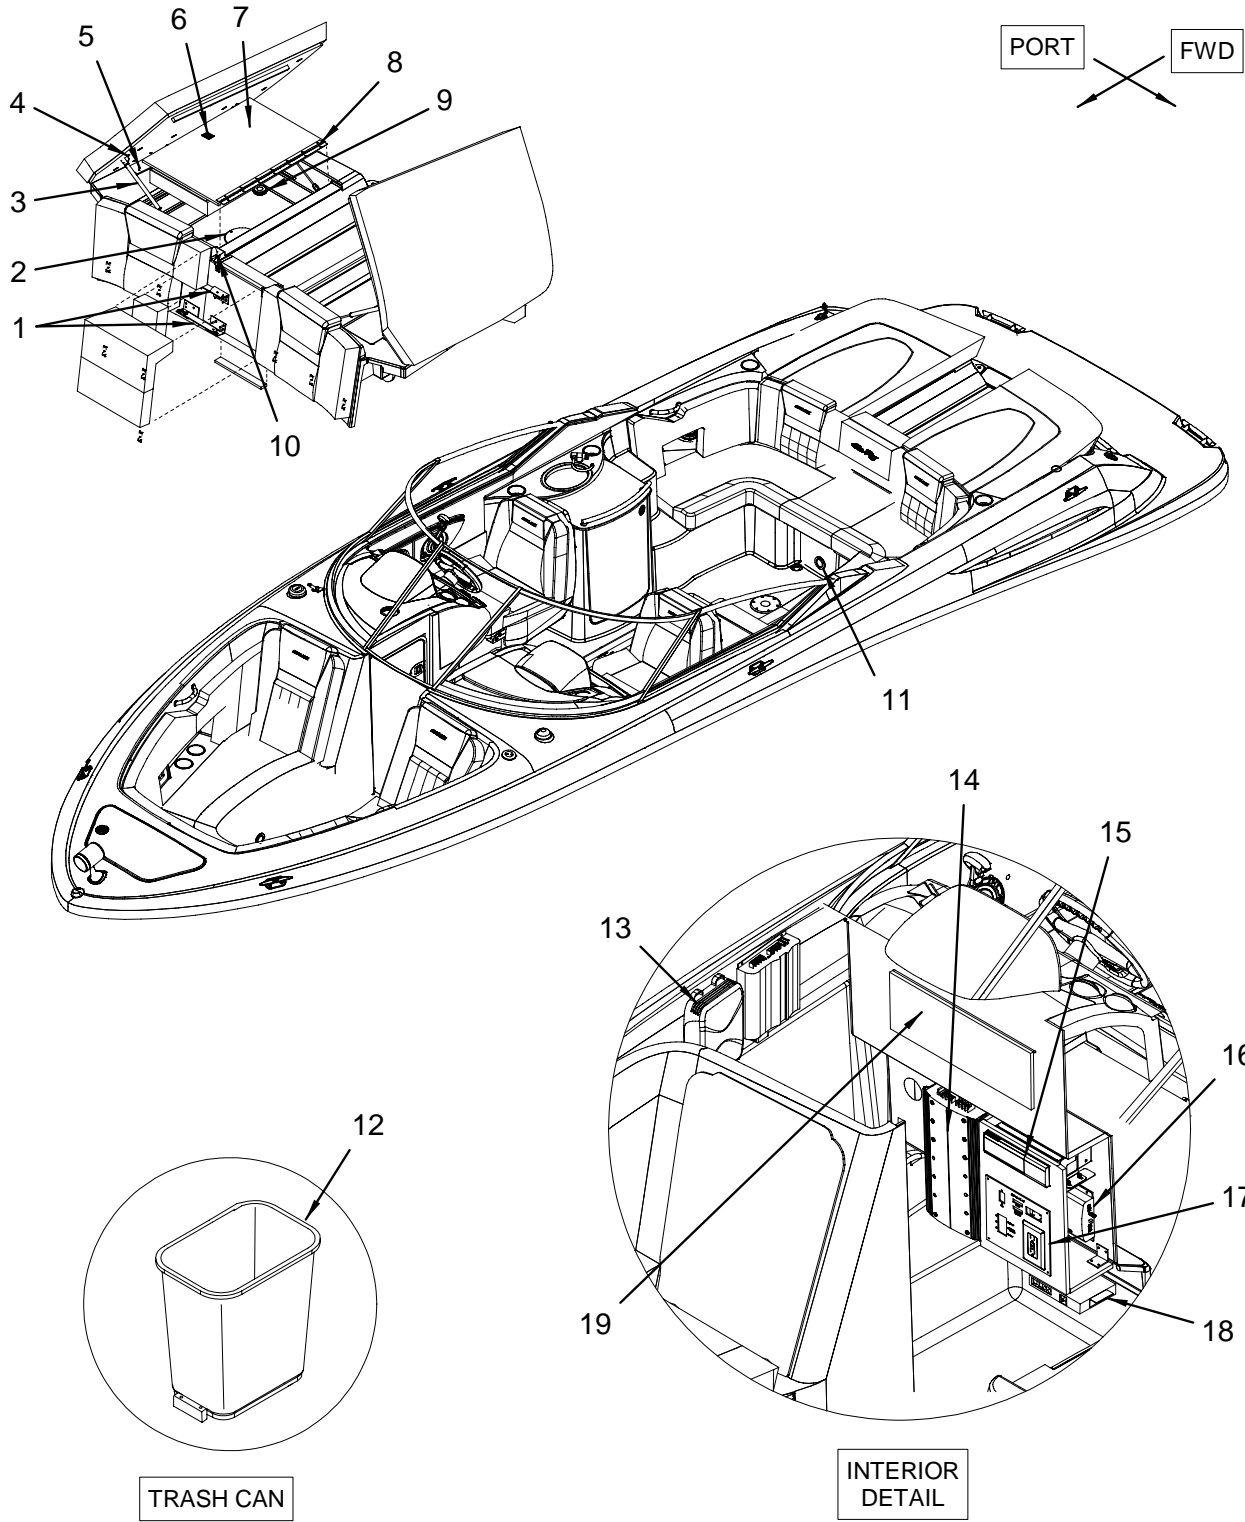

COCKPIT (AFT STARBOARD VIEW)