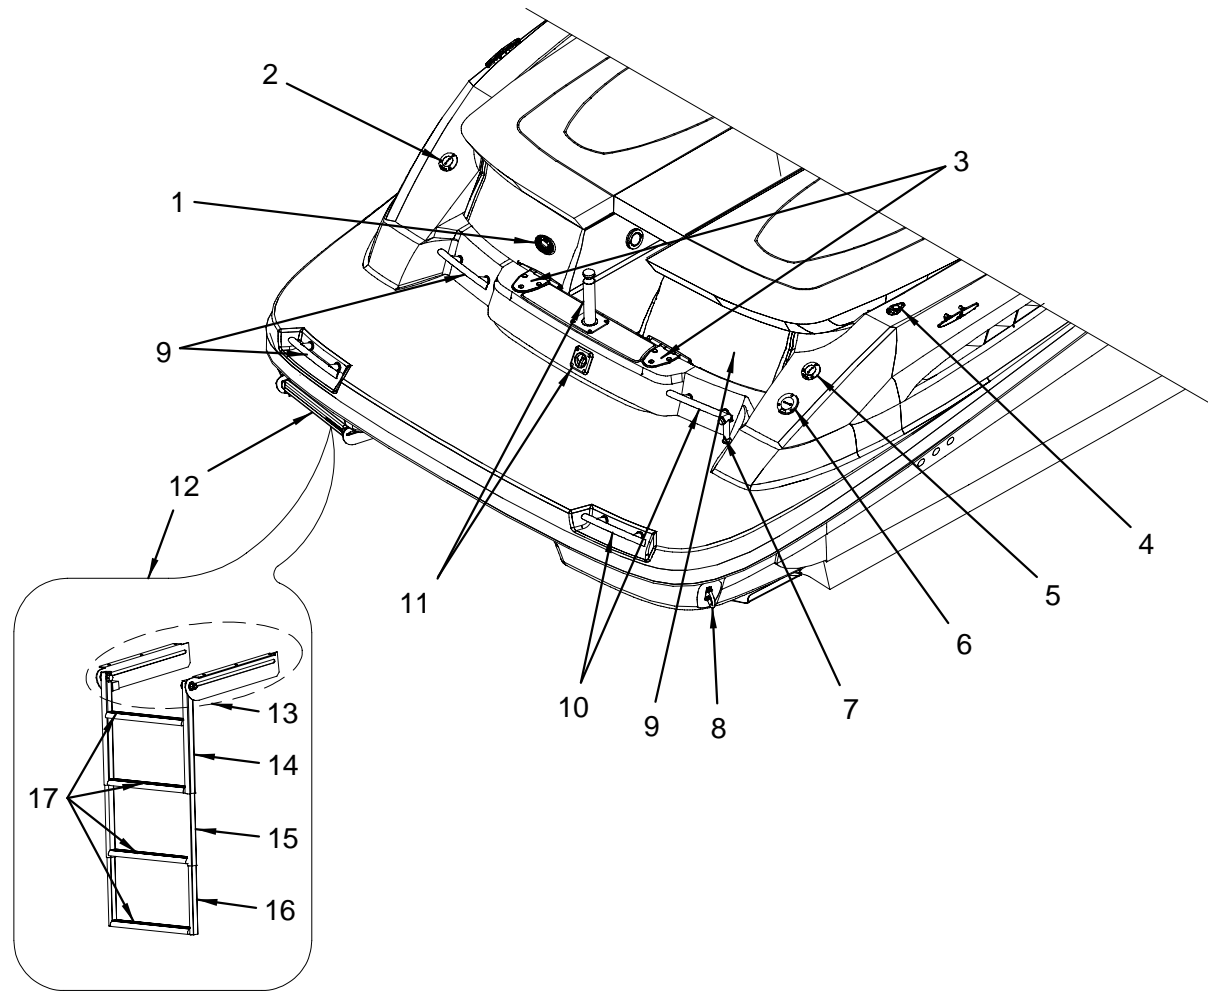

EXTERIOR (TRANSOM)

EXTERIOR (TRANSOM)

- 1 1803477 STEREO, REMOTE CNTRL N/DSP/L BLK FACE/SS BZL
  (2ND STEREO REMOTE CONTROL -TRANSOM)
- 1312750 CABLE, CLARION REMOTE EXTENSION CABLE 24"
  (2ND STEREO REMOTE CONTROL -TRANSOM)
- 935080 CABLE, CLARION DUAL REMOTE "Y"
  (2ND STEREO REMOTE CONTROL -TRANSOM)
- 2 1109370 DECK PLATE, GAS CHR W/VENT STRAIGHT RED CODE
- 884791 DECK PLATE, CAP FOR GAS CHR W/VENT 45DEG NECK
- 522599 KEY, DECK PLATE CAP
- 3 1683753 HINGE, SS 320DA-02 CKPT HATCH
- 4 1691097 LIGHT, NAV A/R STERN 72" FLDABLE 7DEG 02
  (NOT USED WITH SPORTS TOWER W/BIMINI TOP
  W/WAKEBOARD RACKS)
- 1628536 BULB, REPL FOR #1603398
  (NOT USED WITH SPORTS TOWER W/BIMINI TOP
  W/WAKEBOARD RACKS)
- 1800868 LIGHT, NAV A/R LENS CVR ONLY ANTI-GLARE
  (NOT USED WITH SPORTS TOWER W/BIMINI TOP
  W/WAKEBOARD RACKS)
- 1771001 LIGHT, BASE ROUND NAV STERN LIGHT CHR W/CONN
  (NOT USED WITH SPORTS TOWER W/BIMINI TOP
  W/WAKEBOARD RACKS)
- 5 1789226 DECK PLATE, WATER CHR W/WNT STRAIGHT NCK BLUE
- 1405844 DECK PLATE, CAP W/CHAIN WATER
- 1068592 KEY, DECK PLATE CAP
- 6 1355585 DECK PLATE, WASTE CHR STRAIGHT NCK BLK CODE
- 1474790 DECK PLATE, CAP W/GASKET

- 6 1068592 KEY, DECK PLATE CAP
- 7 1775029 SHOWER, SPRAY BLK NOZZLE W/8" VINYL HOSE
- 8 126599 EYE, STERN 1/2"X 3 7/16" W/BACKING PLATE
  (HULL#1288->UP)
- 126573 EYE, BOW 1/2"X 3 7/16"
  (HULL#1001->1287)
- 1778993 PLATE, SS 270SLX-05 W/STERN EYE CUTOUT
- 1773136 PLATE, AABD BACKING 1/2" BOW/STERN EYE N/TREV
- 9 1811070 270SLX 06, HATCH, SUNPAD FBRGLS
- 10 1778985 RAIL, GRAB 270SLX-05 SWIM PLATFORM
- 11 1044585 SKI EYE, TRANSOM FLUSH MOUNT
- 12 1763085 LADDER, SWIM 4-STEP SS UNDRMNT TELESCPNG 5DEG
- 13 1759988 LADDER, SWIM SLIDING GUDGEON 19.25"X 19" SS
- 14 1759989 LADDER, SWIM SS TELESCOP 16.5"X 16" UPR
- 15 1759990 LADDER, SWIM SS TELESCOP 16.5"X 16" MID
- 16 1759984 LADDER, SWIM SS TELESCOP LWR 16.5"X 14.5"
- 17 1759993 LADDER, SWIM TREAD (CUT TO LNGTH UPR/MID/LWR)

LABELS

- 1573112 LABEL, LADDER MAINTENANCE
  (HULL#1001->1231)
- 1745125 LABEL, SKI TOW ROPE BACKLASH
- 1745519 LABEL, DANGER SHUT OFF ENG WHEN NEAR SWIMMERS