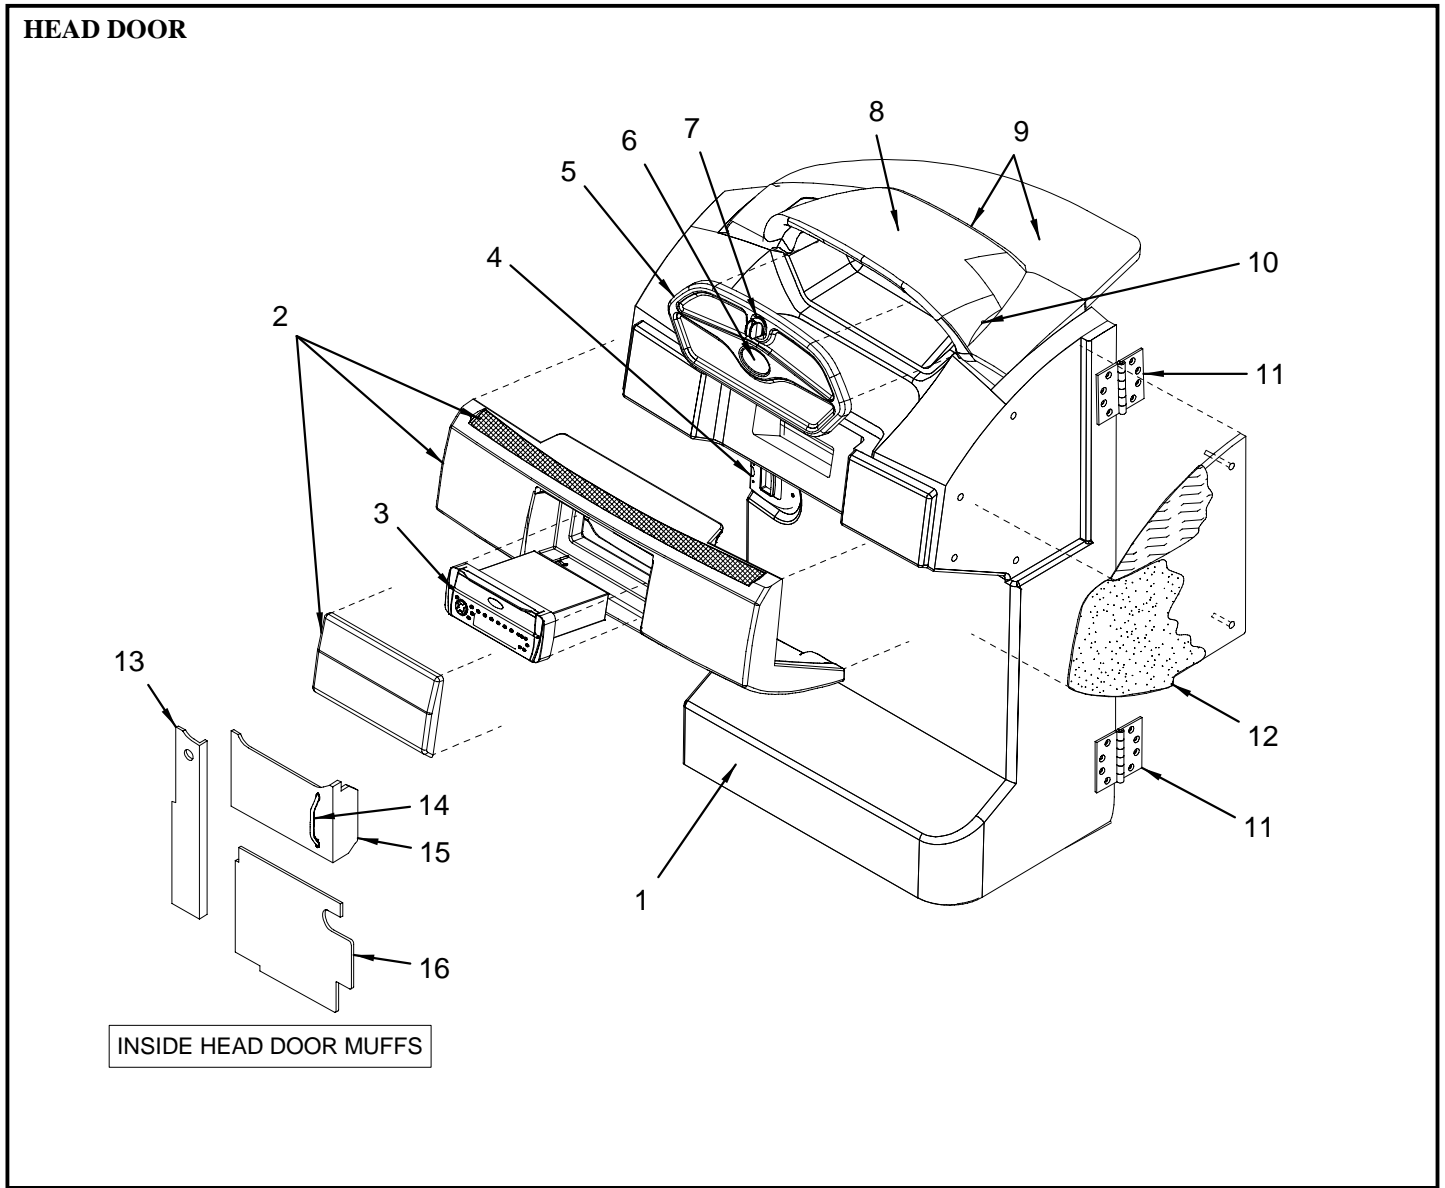

HEAD DOOR

- 1 1831396 DOOR, RTM 270SLX-06 HEAD ARW
  (HULL#1293->UP)
- 1811069 270SLX 06,DOOR,HEAD FBRGLS
  (HULL#1001->1292)
- 2 1819053 PANEL, 250SLX/270SLX-06 STEREO TRIM/DOOR BLK
  (HULL#1244->UP)
- 1807956 PANEL, 270SLX-06 STEREO TRIM/DOOR BLK
  (HULL#1001->1243) (PANEL CONSISTS OF PANEL, DOOR, HINGE
  AND LATCH-PARTS NOT SOLD SEPARATELY)
- 3 1803464 STEREO, AM/FM CD W/CHNGR/SIR SAT PLAYER CMD4
- 1803706 HARNESS, STEREO ADAPTOR CMD4 W/PACKARD CONN
- 1750878 CABLE, RCA AUDIO 20' W/EFX-2 CONN W/NOISE SUP
  (HULL#1002->UP)
- 1751853 CABLE, RCA AUDIO 9M W/EFX-2 CONN N/SUP
  (HULL#1001)
- 4 1831002 LATCH, SS 250/270SLX HEAD DOOR MAGNETIC
  (HULL#1293->UP)
- 1847666 PLATE, FLAT BRKT HDWR KIT
  (HULL#1293->UP)
- 1685658 LATCH, #7757 OMNI FLAT 1/2"W/PRVCY KNOB
  (HULL#1001->1292) (IF YOUR BOAT HAS A LATCH THAT USES A
  KEY, IT IS NO LONGER AVAILABLE - ORDER 1685658)
- 1795221 PLATE, STRIKER SS
  (HULL#1001->1292)
- 5 1794012 GLOVEBOX, DOOR 270SLX 05
- 1802517 HINGE, DOOR 270SLX-05 GLOVEBOX
- 6 1786903 EMBLEM, S/R WAVE OVAL CHR W/BZL(INTELLIWHEEL)

- 7 1851817 LOCK, DOOR TURN TO OPEN ASSY (GLOVEBOX)
  (NO KEY)
- 8 1791364 VISOR, GLOVEBOX 270SLX-05 AFT
- 9 1778976 VISOR, GLOVEBOX 270SLX-05 FWD
- 10 1850253 VIDEO EQUIPMENT, AUXILIARY INPUT MP3 MA-AUX2
- 1803674 VIDEO EQUIPMENT, AUXILIARY INPUT MP3
  (NO LONGER AVAILABLE-ORDER 1850253)
- 11 964817 HINGE, SS 4"X 4" TOP MOUNT
- 12 1811090 270SLX 06,MUFF,PRTHD DOOR
- 1811091 270SLX 06,MUFF SKN,PRTHD DOOR
- 13 1811094 270SLX 06,MUFF,STB HEAD
- 1811097 270SLX 06,MUFF SKN,STB HEAD
- 14 1780393 RAIL, GRAB 8.5" 316L SS W/GASKET
- 15 1811095 270SLX 06,MUFF,UPR HEAD
- 1811098 270SLX 06,MUFF SKN,UPR HEAD
- 16 1811096 270SLX 06,MUFF,LWR HEAD
- 1811099 270SLX 06,MUFF SKN,LWR HEAD

LABELS

- 1745515 LABEL, WARNING DO NOT STANDWALK THIS AREA