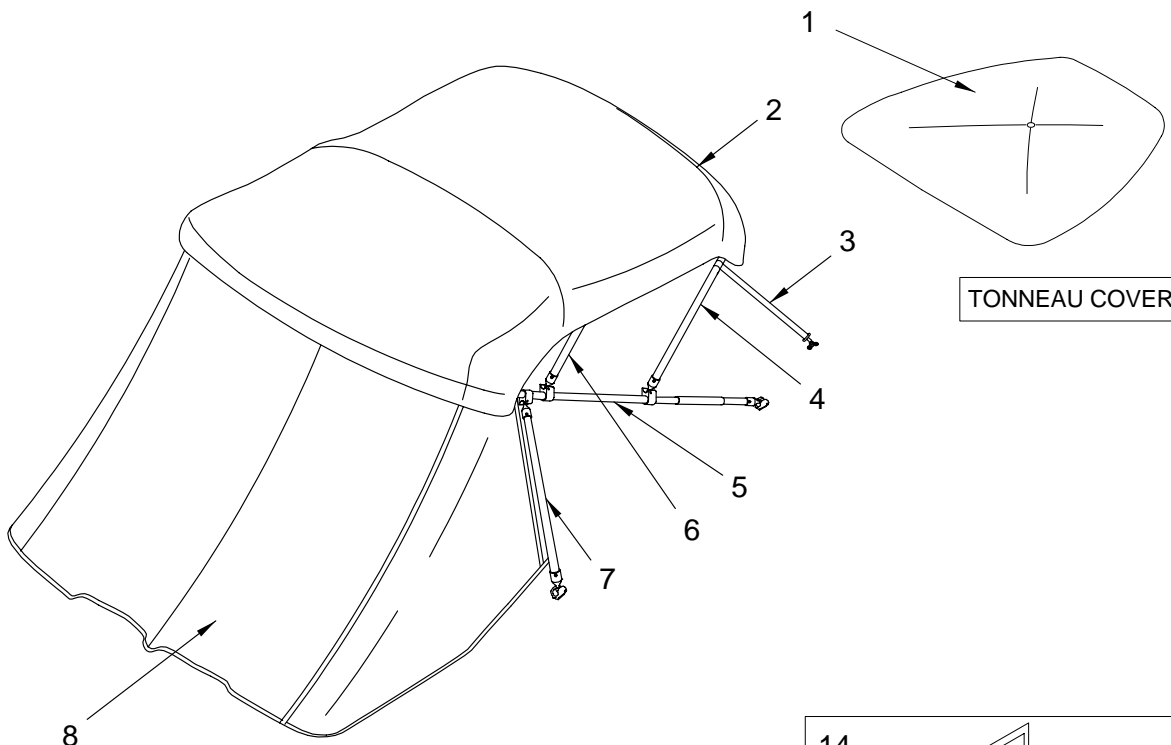

CANVAS (BLACK)

TONNEAU COVER