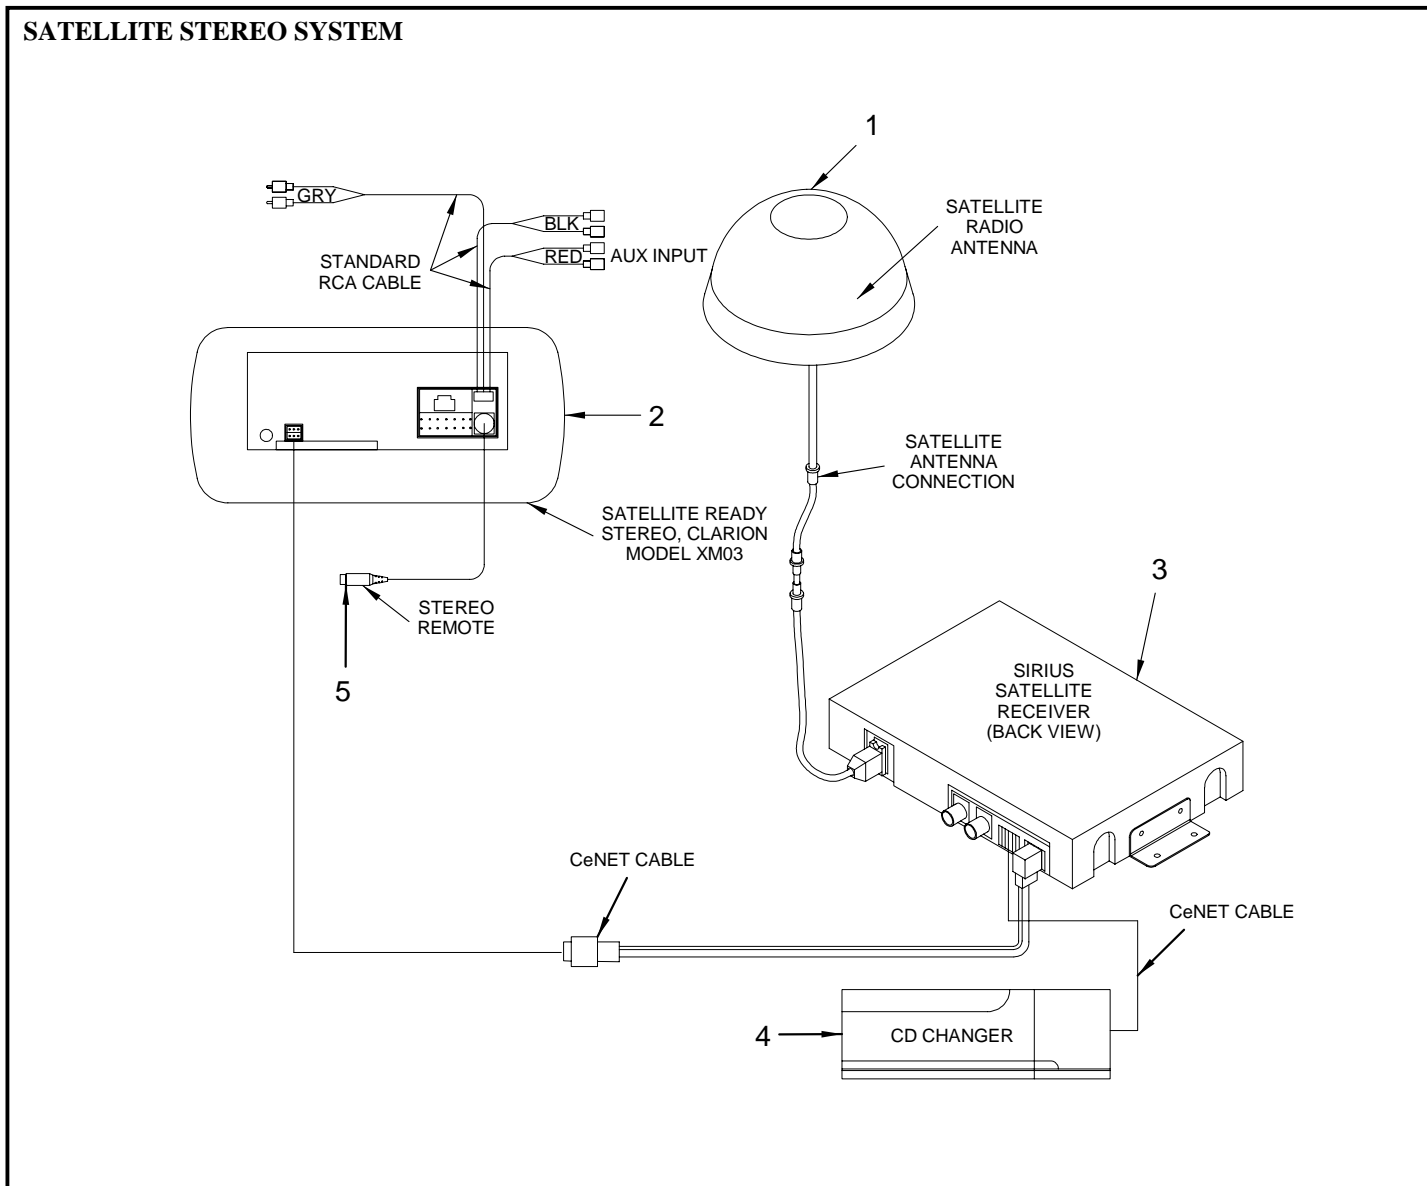

SATELLITE STEREO SYSTEM

- 1 1757933 ANTENNA, SHAKESPEARE SATELLITE RADIO ANTENNA
- 2 1803464 STEREO, AM/FM CD W/CHNGR/SIR SAT PLAYER CMD4
- 3 1847461 STEREO, SIRIUS SATELLITE RCVR SIRCL3M-6MO (HULL#1275->UP)
- 1806758 STEREO, SIRIUS SATELLITE RCVR SIRCL-6MO (HULL#1002->1274)
- 1768304 STEREO, SIRIUS SATELLITE RCVR SIRCL1-1YR (HULL#1001) (SIRIUS SATELLITE RADIO)
- 1887355 CABLE, SIRIUS SATELLITE RCVR CENET SIRCLM3 (HULL#1275->UP)
- 4 1733835 STEREO, CD CHANGER 6-DISC DCZ625 C-NET (CD CHANGER, 6 DISC)
- 1848731 STEREO, CD 6-DISC CARTRIDGE CLARION F/DCZ625 (CD CHANGER, 6 DISC)
- 5 1799348 STEREO, REMOTE CNTRL W/DSP BLK FACE/SS BZL