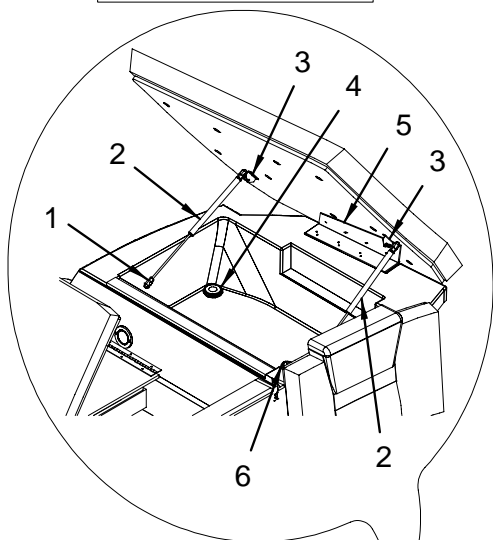

COCKPIT (AFT PORT VIEW)

PORT SUNPAD HATCH
SHOWN OPENED