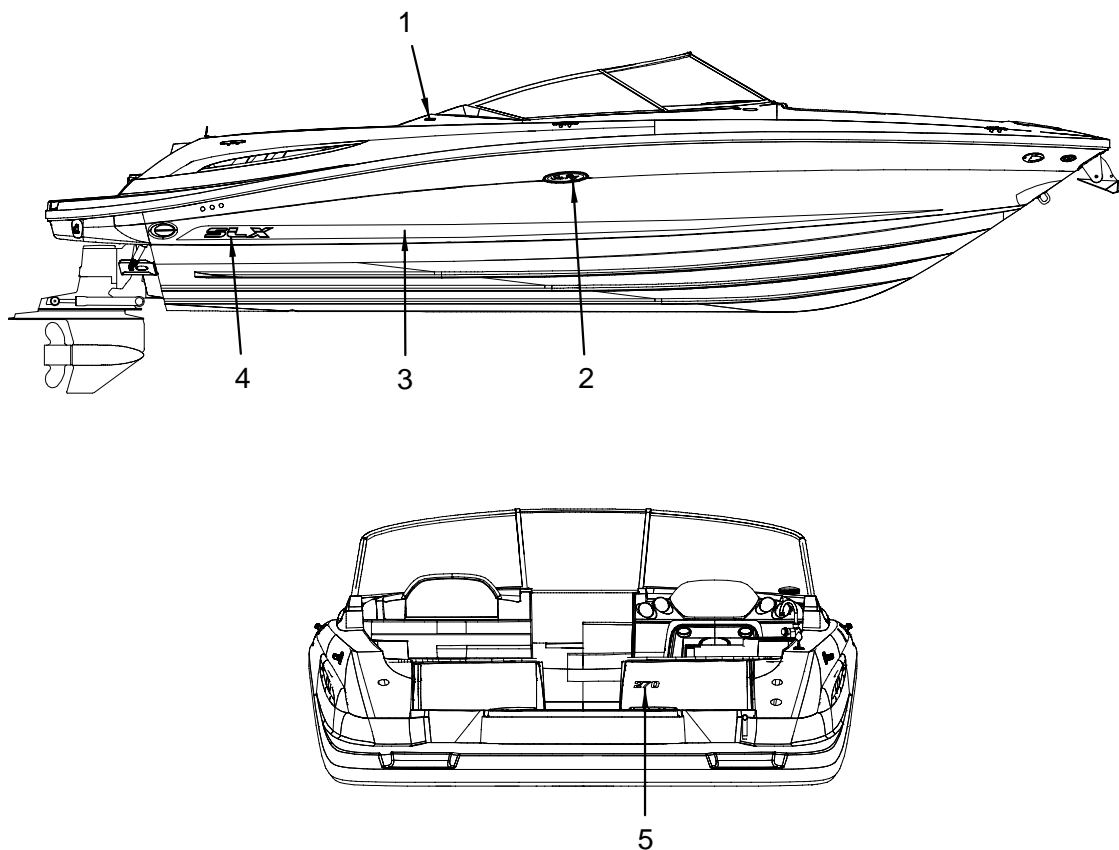

EXTERIOR (GRAPHICS) NO TWO TONE

EXTERIOR (GRAPHICS) NO TWO TONE

- 1 1779906 EMBLEM, SLX BADGE ABS/URETH SLVR/BLK W/5"BZL
- 2 1443183 EMBLEM, "SEA RAY" SCRIPT HULL LOGO CHR 13"
- 3 1777924 GRAPHICS KIT, 290SLX/SS-05 BLK HULL TAPER
- 1780078 TAPE, TAPER HULL 290SLX/SS-05 STB BLK
  (PART OF KIT 1777924)
- 1780080 TAPE, TAPER HULL 290SLX/SS-05 PRT BLK
  (PART OF KIT 1777924)
- 4 1777921 EMBLEM, SLX HULL LOGO CHR/BLK URET 3"X 21.75"
- 5 1593052 EMBLEM, MODEL DESG 270 TRNS URETHANE BLK W/CH

GELCOATS

- 1839469 GEL COAT, ARCTIC WHITE MMSTD 5797W90214
  (HULL#1278->UP) (HULL, DECK AND SMALL PARTS)
- 1284041 GEL COAT, ARCTIC WHT
  (HULL#1001->1277) (HULL, DECK AND SMALL PARTS)
- 1425347 GEL COAT, ENVIROTECH SR BILGE PEARL
  (DECK AND SMALL PARTS)