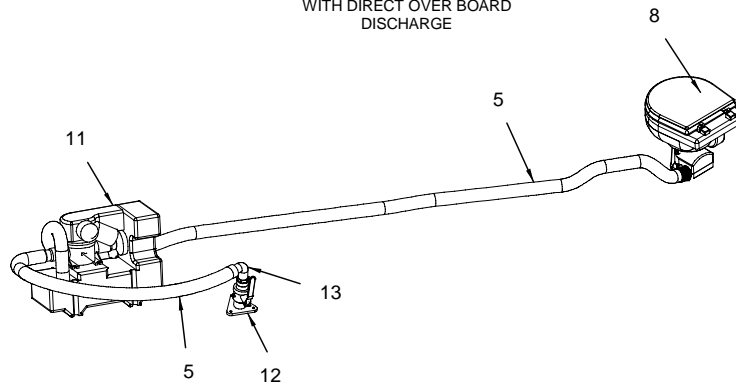

SEWAGE SYSTEM (VACUUM FLUSH HEAD W/HOLDING TANK)

SEWAGE SYSTEM (VACUUM FLUSH HEAD W/HOLDING TANK)

LABEL

1745156 LABEL, NOTICE OVERBOARD DISCHARGE (LEXAN)
(VACUUM FLUSH HEAD W/ DIRECT OVER BOARD INTL)

NOT SHOWN

1779067 HARNESS, 270SLX-05 WASTE SYS
1788722 PANEL, 270AJ/250/270SLX WASTE SYS CNTRL W/CON
533109 BRKR, P/BTN-MANUAL RESET 10A
557785 SWITCH, IGN STARTER
1729450 KEY, SIERRA PK501A
1778652 KEY, SIERRA PK521J
1778656 KEY, SIERRA PK576K
1778657 KEY, SIERRA PK611M
1778658 KEY, SIERRA PK628H
1778659 KEY, SIERRA PK631N
1778660 KEY, SIERRA PK665P
1778661 KEY, SIERRA PK673F
893800 PANEL, WASTE LEVEL INDICATOR 12V

- 1 123604 CLAMP, LOOM VINYL DIP 2.5"
- 2 256693 CLAMP, HOSE #24 1"-2" SS .505
- 723742 COVER, CLAMP END PROT .045"X.465-1/2"RED
- 3 256677 CLAMP, HOSE #12 1/2"-1.25" SS .505
- 723742 COVER, CLAMP END PROT .045"X.465-1/2"RED
- 4 1355585 DECK PLATE, WASTE CHR STRAIGHT NCK BLK CODE
- 1474790 DECK PLATE, CAP W/GASKET
- 1068592 KEY, DECK PLATE CAP
- 5 846899 HOSE, SANI 1.5" PREMIUM RBR BLK
- 6 124719 HOSE, SANI/CHEMICAL TDX 5/8"
- 7 1433176 VENT, FUEL/WATER SS 5/8" 90DEG FLSH MNT
- 8 1745172 HEAD, VACU-FLUSH BONE 148 (ECOVAC) LO-PRO WOD
- 1802493 SEAT ASSY, CVR/SEAT/HNG PIN BONE
- 9 1760724 TANK, HLDNG 10GAL SHTDWN RELAY/ST'G INLET VAC
- 10 134759 FILTER, HEAD TREATMENT SYSTEM
- 11 1798858 VACUUM GEN, DIRECTOVRBD W/SEACKSW/SHTDWN RELY
  (VACUUM FLUSH HEAD W/ DIRECT OVER BOARD INTL)
- 12 518456 SEACOCK, BRZ 1.5" W/O TAILPIECE
  (VACUUM FLUSH HEAD W/ DIRECT OVER BOARD INTL)
- 13 531566 ELBOW, BRZ 90DEG 1.5"MPT X 1.5"BARB
  (VACUUM FLUSH HEAD W/ DIRECT OVER BOARD INTL)
- 579870 THRU-HULL, BRZ 1.5" W/O NUT
  (VACUUM FLUSH HEAD W/ DIRECT OVER BOARD INTL)