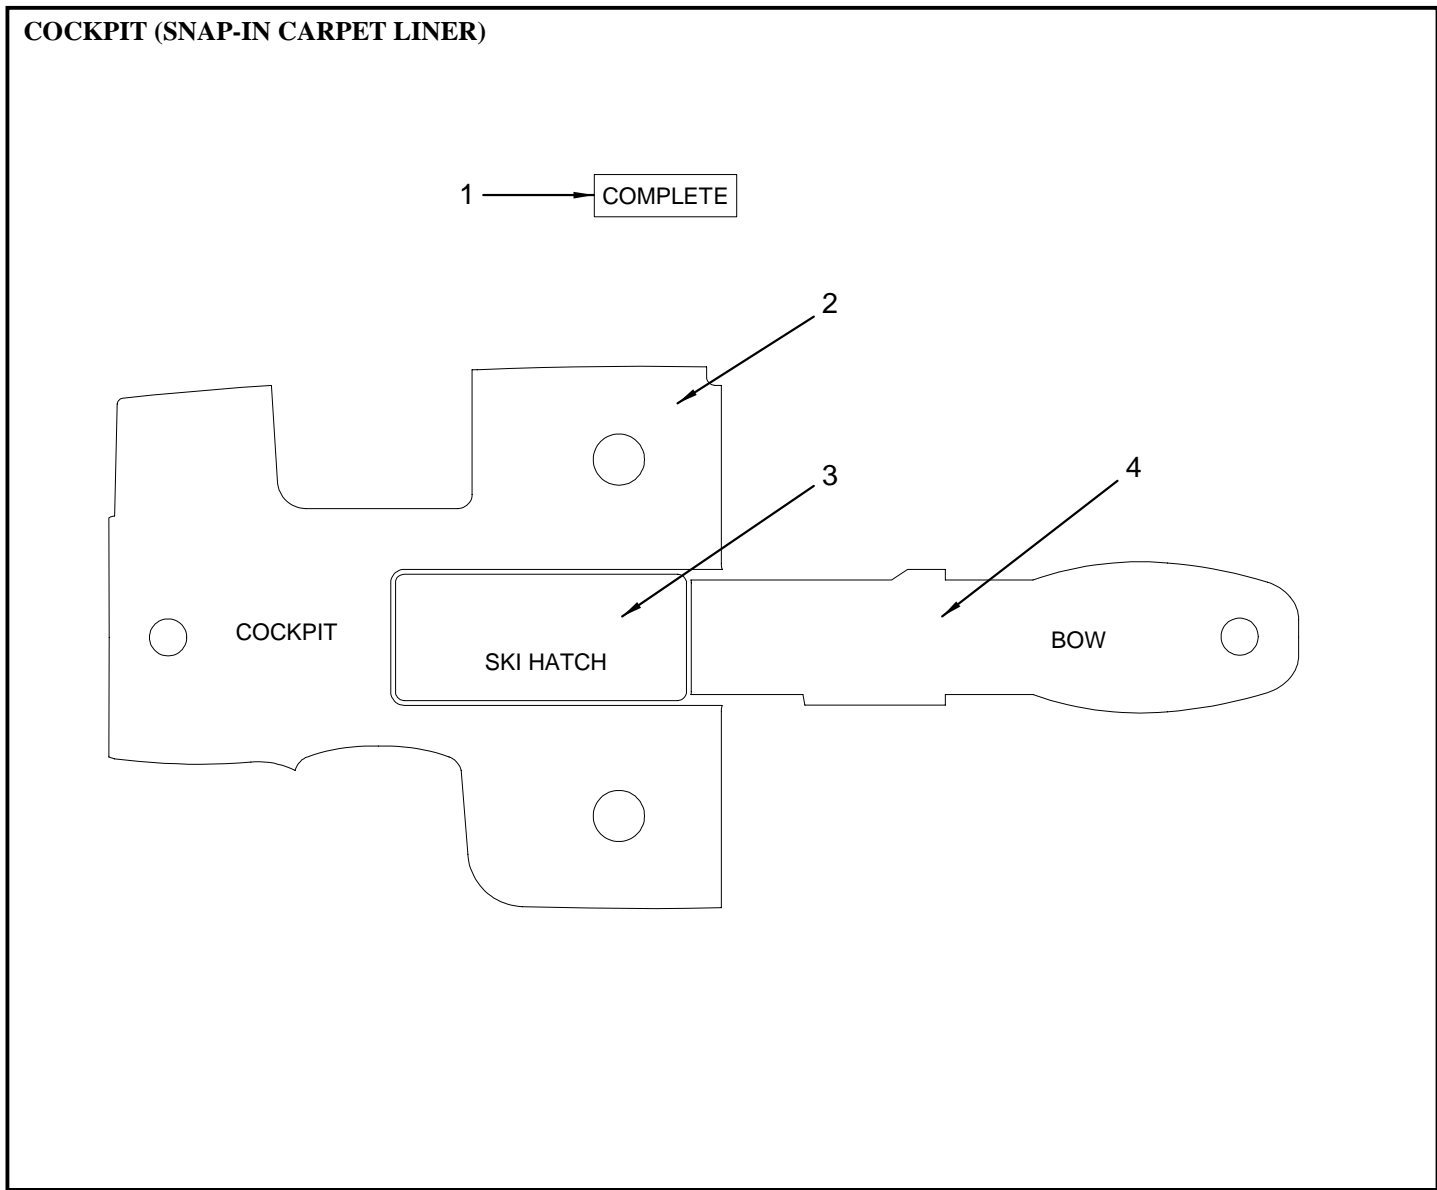

COCKPIT (SNAP-IN CARPET LINER)

- 1 1811100 270SLX 06,CARPET,SNPN CMLPT
- 2 1811103 270SLX 06,CARPET,SNPN CKPT
- 3 1811102 270SLX 06,CARPET,SNPN SKI HATCH
- 4 1811101 270SLX 06,CARPET,SNPN BOW

CARPET SNAP-IN

- 1801898 CARPET, EXT 28 OZ BOCA RATON #9228 RL 7"W
- 1347806 BINDING, CANVAS 1" TOAST TWEED BIAS SNBRLA
- 154401 SNAP BUTTON, W/1/4" BARREL
- 154393 SNAP SOCKET, MED ACTION

COCKPIT STORAGE/NON-VISIBLE CARPET

- 1753672 CARPET, EXT 18 OZ NICKEL GT