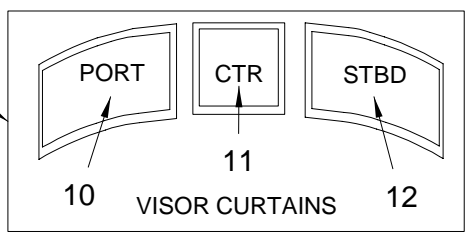

COCKPIT COVER W/WATER SPORTS TOWER

- 1790996 CANVAS, 270SLX-05 CPC WATERSPORT TWR BLK
(CPC - BIMINI CANVAS PKG W/SPORTS TOWER)
(CPC - CPC & TONNEAU COVER W/SPORTS TOWER)

CANVAS (BLUE)

TONNEAU COVER

SIDE CURTAINS