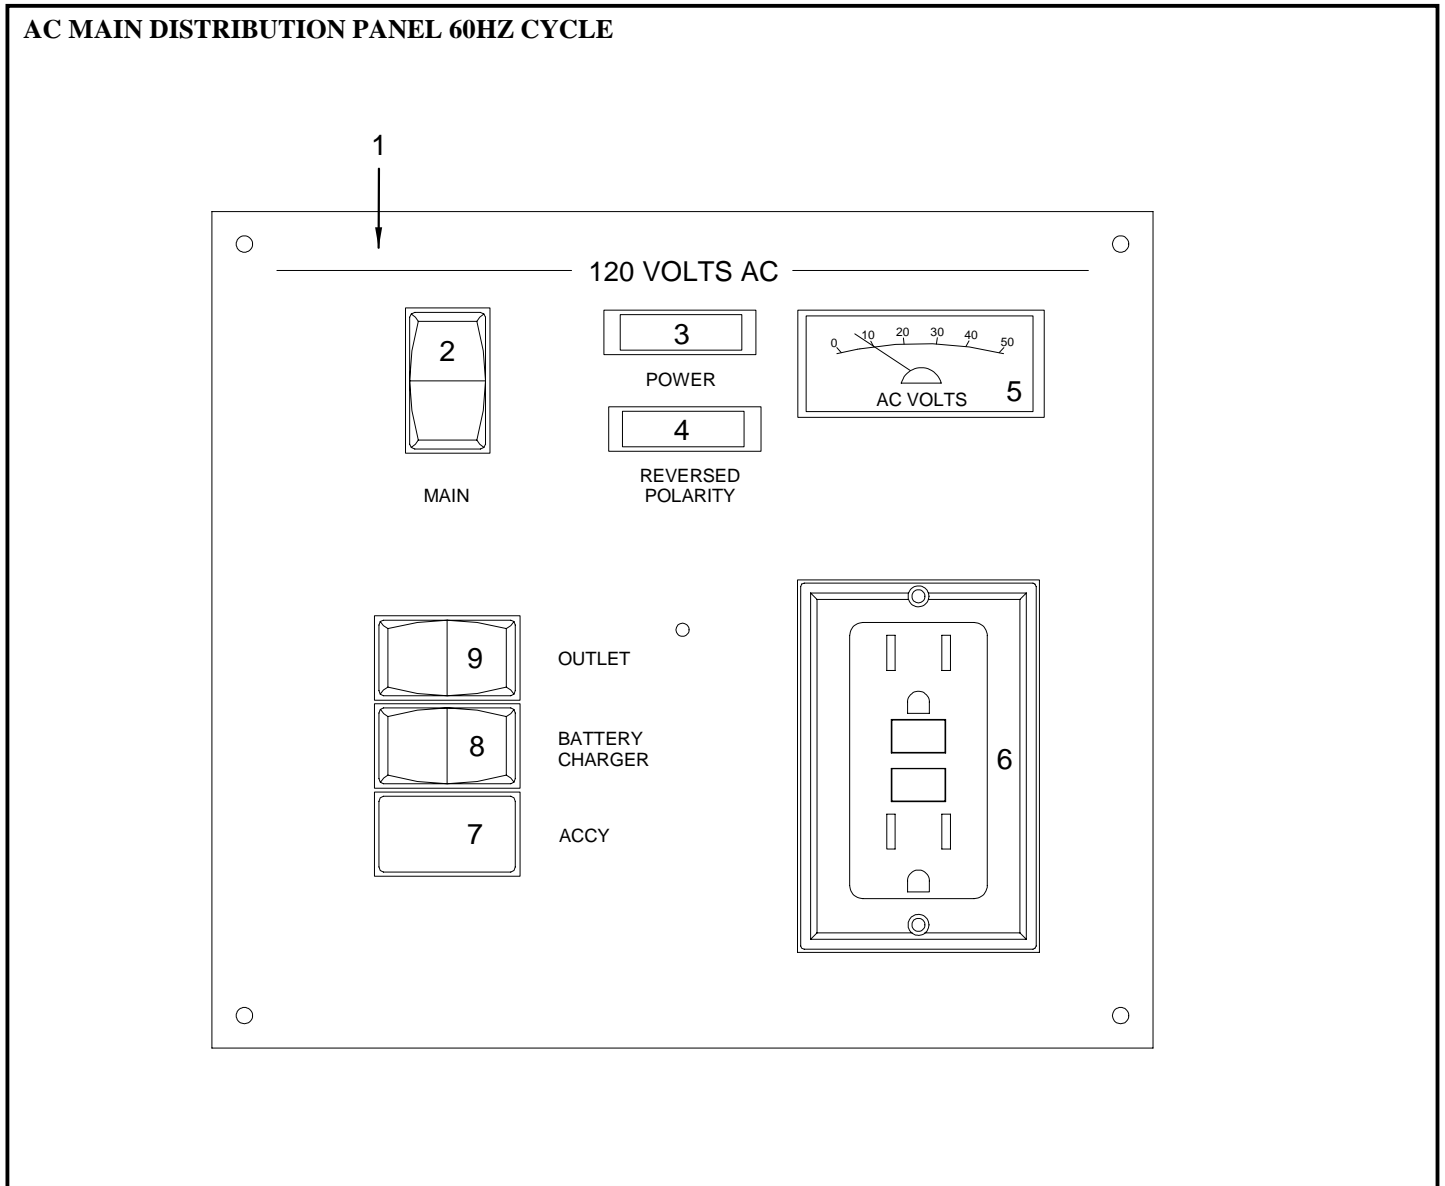

AC MAIN DISTRIBUTION PANEL 60HZ CYCLE

- 1 1781353 PANEL, 270SLX-05 AC MDP 120/60
- 1802618 PANEL, BLANK:270SLX-05 AC MDP 120/60
- 2 648873 BRKR/ROCK, 2-POLE AC/DC VERT 30A WHT
- 3 572529 LIGHT, POLARITY GRN 125V
- 4 557611 LIGHT, POLARITY RED 125V
- 5 767608 GAUGE, VOLTMETER AC 0-150 ANALOG WINDOW MT SM
- 6 1787503 RECEPTACLE, GFCI DPLX BLK W/IND LIGHT 15A LVT
- 627737 BOX, RECEPTACLE/SWITCH PVC 1-GANG DEEP
- 7 432872 PLUG, BRKR/ROCK
- 8 1776973 BRKR/ROCK, SGL-POLE AC/DC HORZ UP LUG 10A WHT
- 9 1795343 BRKR/ROCK, SGL-POLE AC/DC HORZ UP LUG 20A WHT