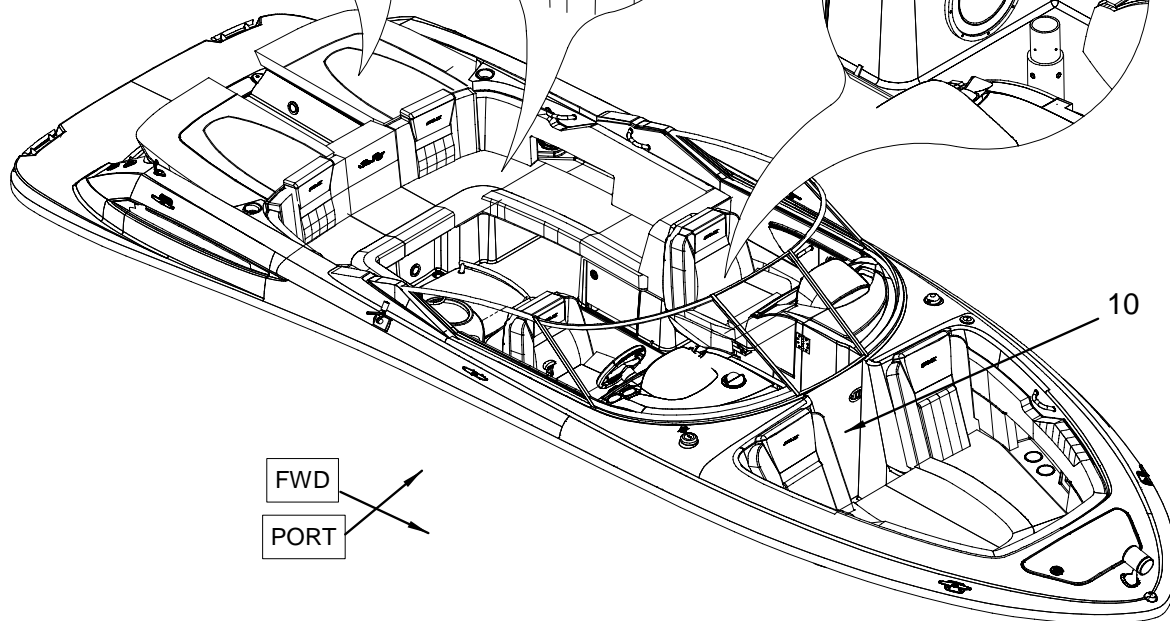

LABELS

- 1745515 LABEL, WARNING DO NOT STANDWALK THIS AREA

COCKPIT (AFT PORT VIEW)

PORT SUNPAD HATCH
SHOWN OPENED

BATTERY SWITCH
LOCATED
UNDER CIRCULAR
SEAT CUSHIONS

SUBWOOFER
(SEAT REMOVED FOR CLARITY)

COCKPIT (AFT PORT VIEW)