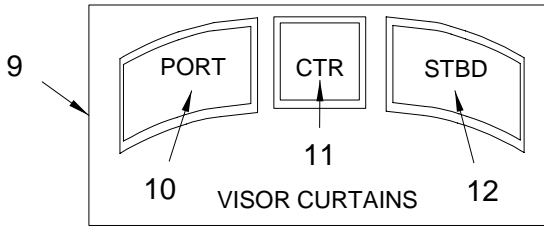

GRAPHICS KIT

- 1794768 GRAPHICS KIT, 270SLX-05 OPT SWEEP
(OPTIONAL GRAPHICS)
(CONTAINS - HULL APP FWD PRT/STB AND AFT PRT/STB)

CANVAS (BLACK)

TONNEAU COVER

SIDE CURTAINS

VISOR CURTAINS

CANVAS HARDWARE

END CAP	EYE STRAP TIE DOW	JAW SLIDE	PULL PIN W/LANYARD	RADIUS HINGE	SIDE SPACER	FLAT HINGE
16	17	18	19	20	21	22