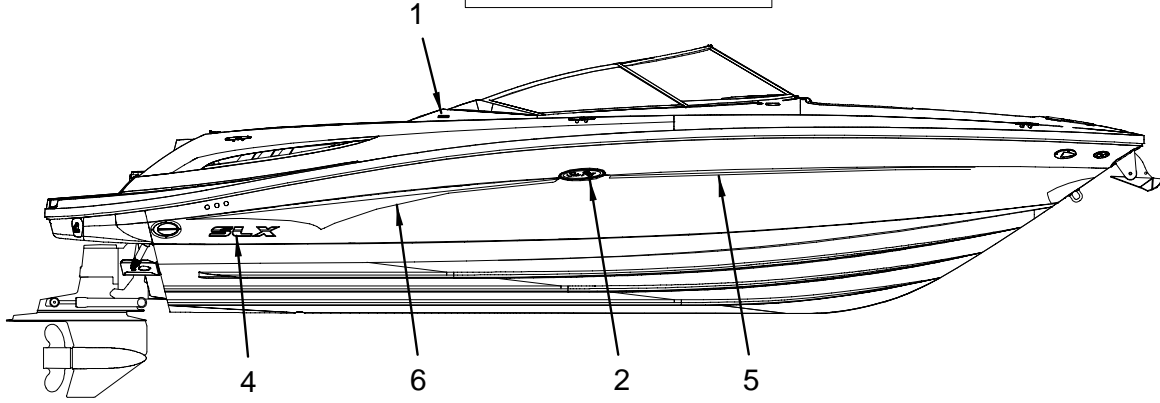

TWO TONE OPTION TWO