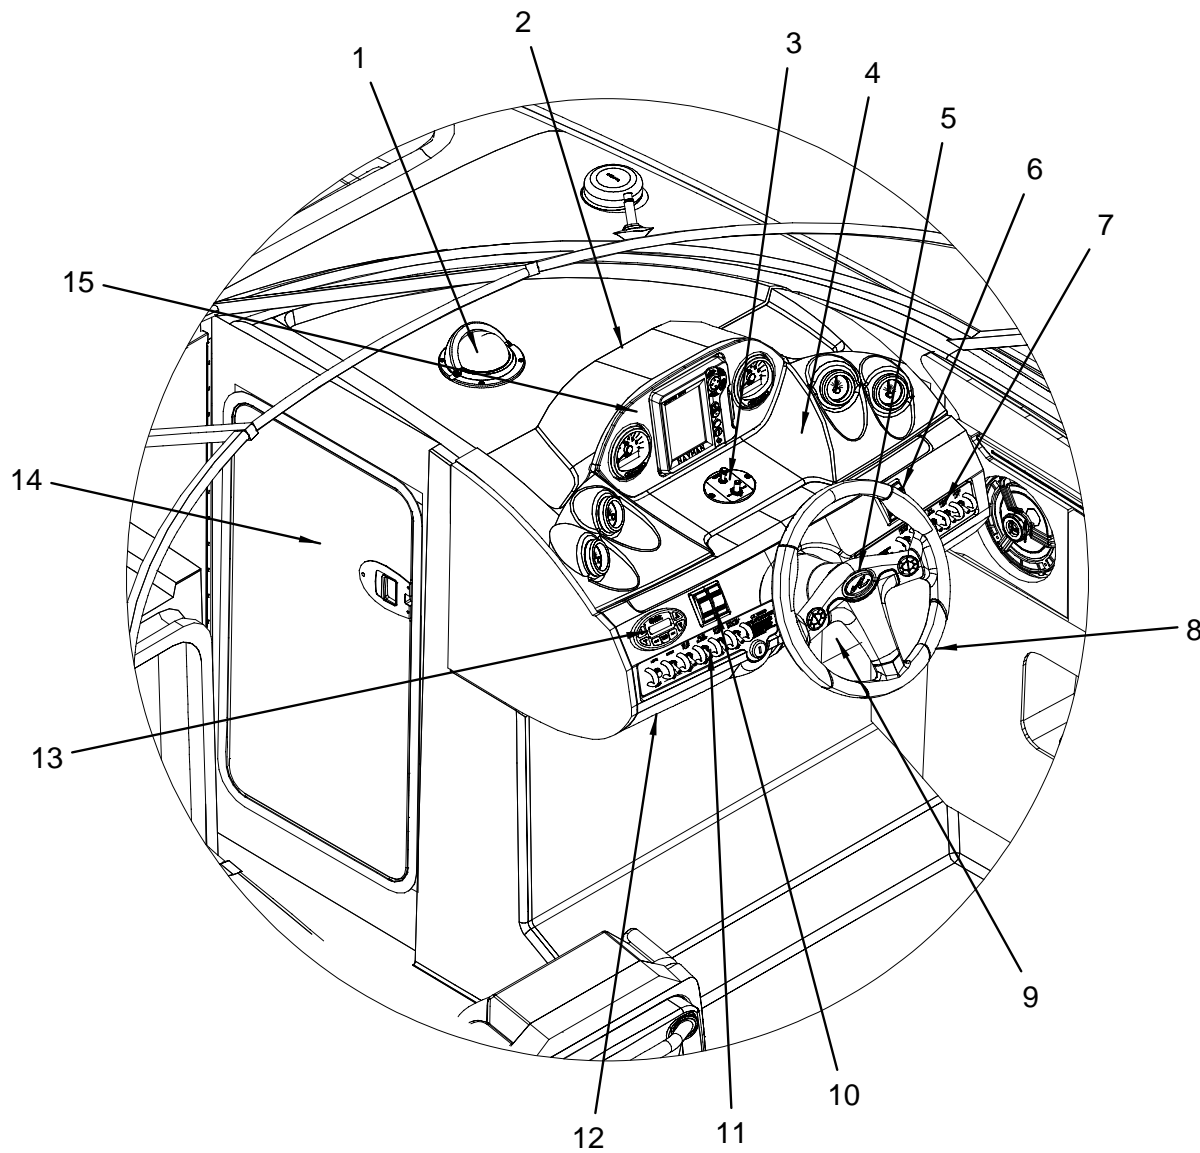

COCKPIT (HELM)