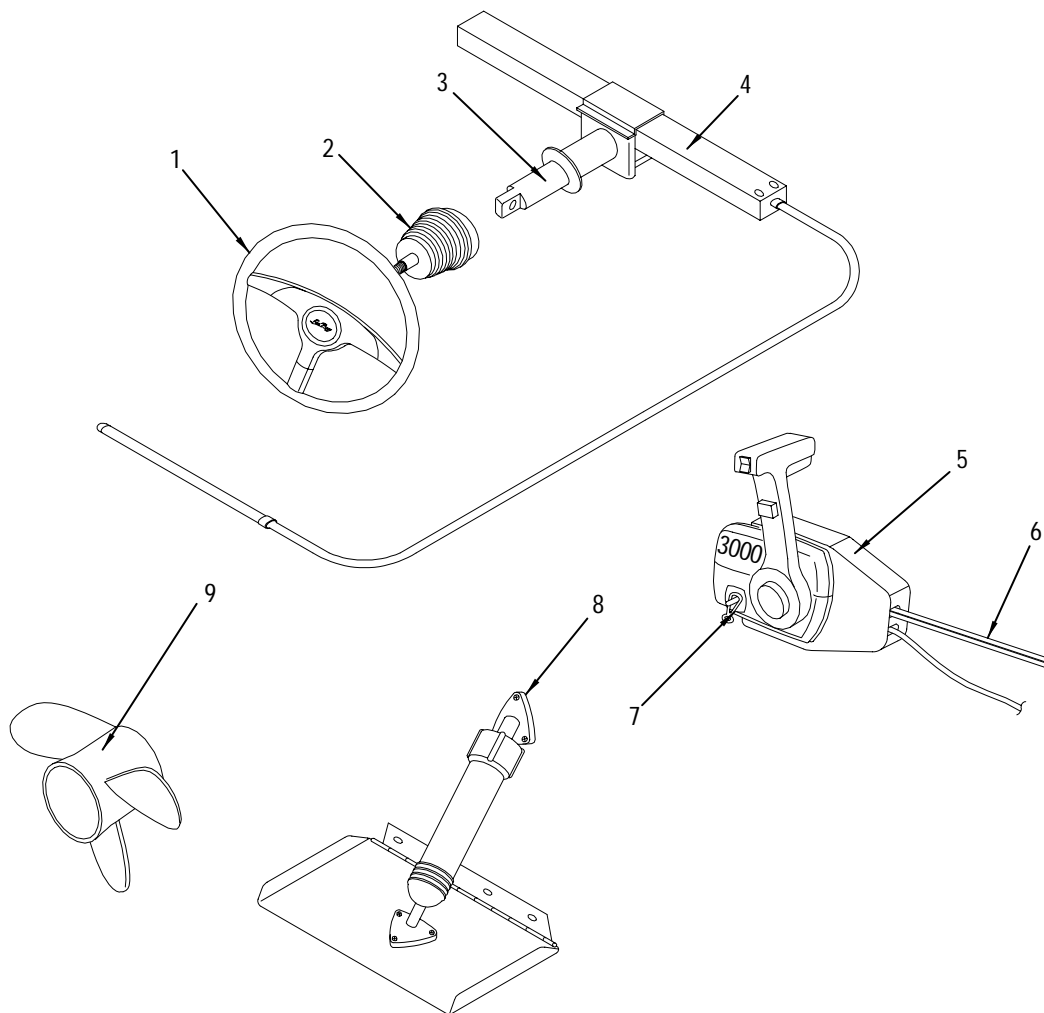

STEERING SYSTEM

STEERING SYSTEM

- 1 837211 STEERING WHEEL, 3-SPOKE WOOD W/URETH PAD
- 2 1092246 STEERING, TILT HELM BACK-MNT
- 3 662510 STEERING, PERFORMANCE TILT MECHANISM
- 662510 STEERING, PERFORMANCE TILT MECHANISM
- 662510 STEERING, PERFORMANCE TILT MECHANISM
- 4 1091966 STEERING, BACK MNT RACK/CABLE 19.5' ASSY
- 5 819920 CONTROL, REM THRTL/SHIFT CLSC 3000 W/CONN
- 6 1028034 CABLE, CONTROL TELEFLEX 17' 600A/MERC SERIES
- 1028042 CABLE, CONTROL TELEFLEX 18' 600A/MERC SERIES
- 7 762633 LANYARD, COILED W/FLOAT FOR #697045 SWITCH
- 8 214460 ZINC, TRIM TAB W/1/4-20 X 3/4" BOLT/NUT
- 268508 TRIM TAB, HYD PUMP KIT W/3"NIPPLE
- 271445 TRIM TAB, HYD PUMP ONLY 12V
- 271452 TRIM TAB, HYD CYLINDER ONLY
- 298737 TRIM TAB, ASSY 12X12 SGL ACT PARA
- 9 155820 PROP, 15.5"X 17" SS MIRAGE PLUS RH