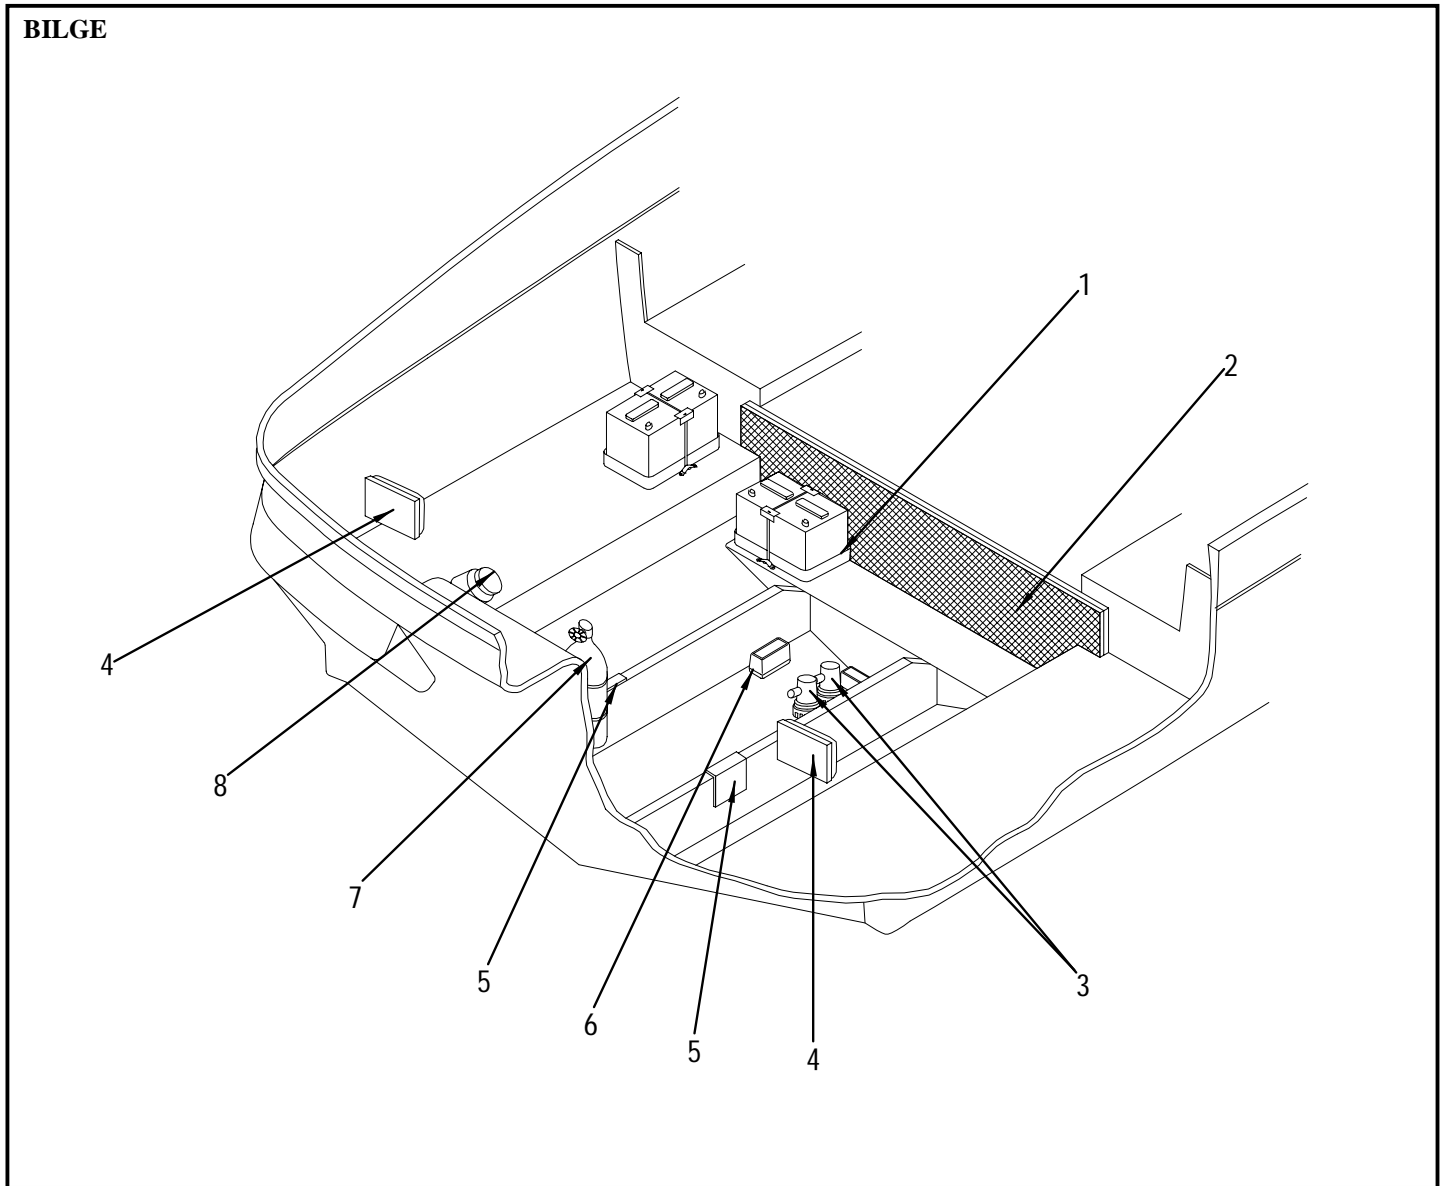

**NOT SHOWN**

	186577	TRACK, ALUM CURT TRK 6' I BEAM TYPE
	257972	TRIM, EDGE WHT LEATHER 1"X 5/16"
	761445	CATCH, RIM-LOCK STRIKE PLATE
	772418	CATCH, RIM-LOCK WHT
	859165	SHIM, HDPE 5/16"X 1 7/8"X 3 1/8"
	866186	CURTAIN, SHOWER BEIGE 23.25"X 52.75"