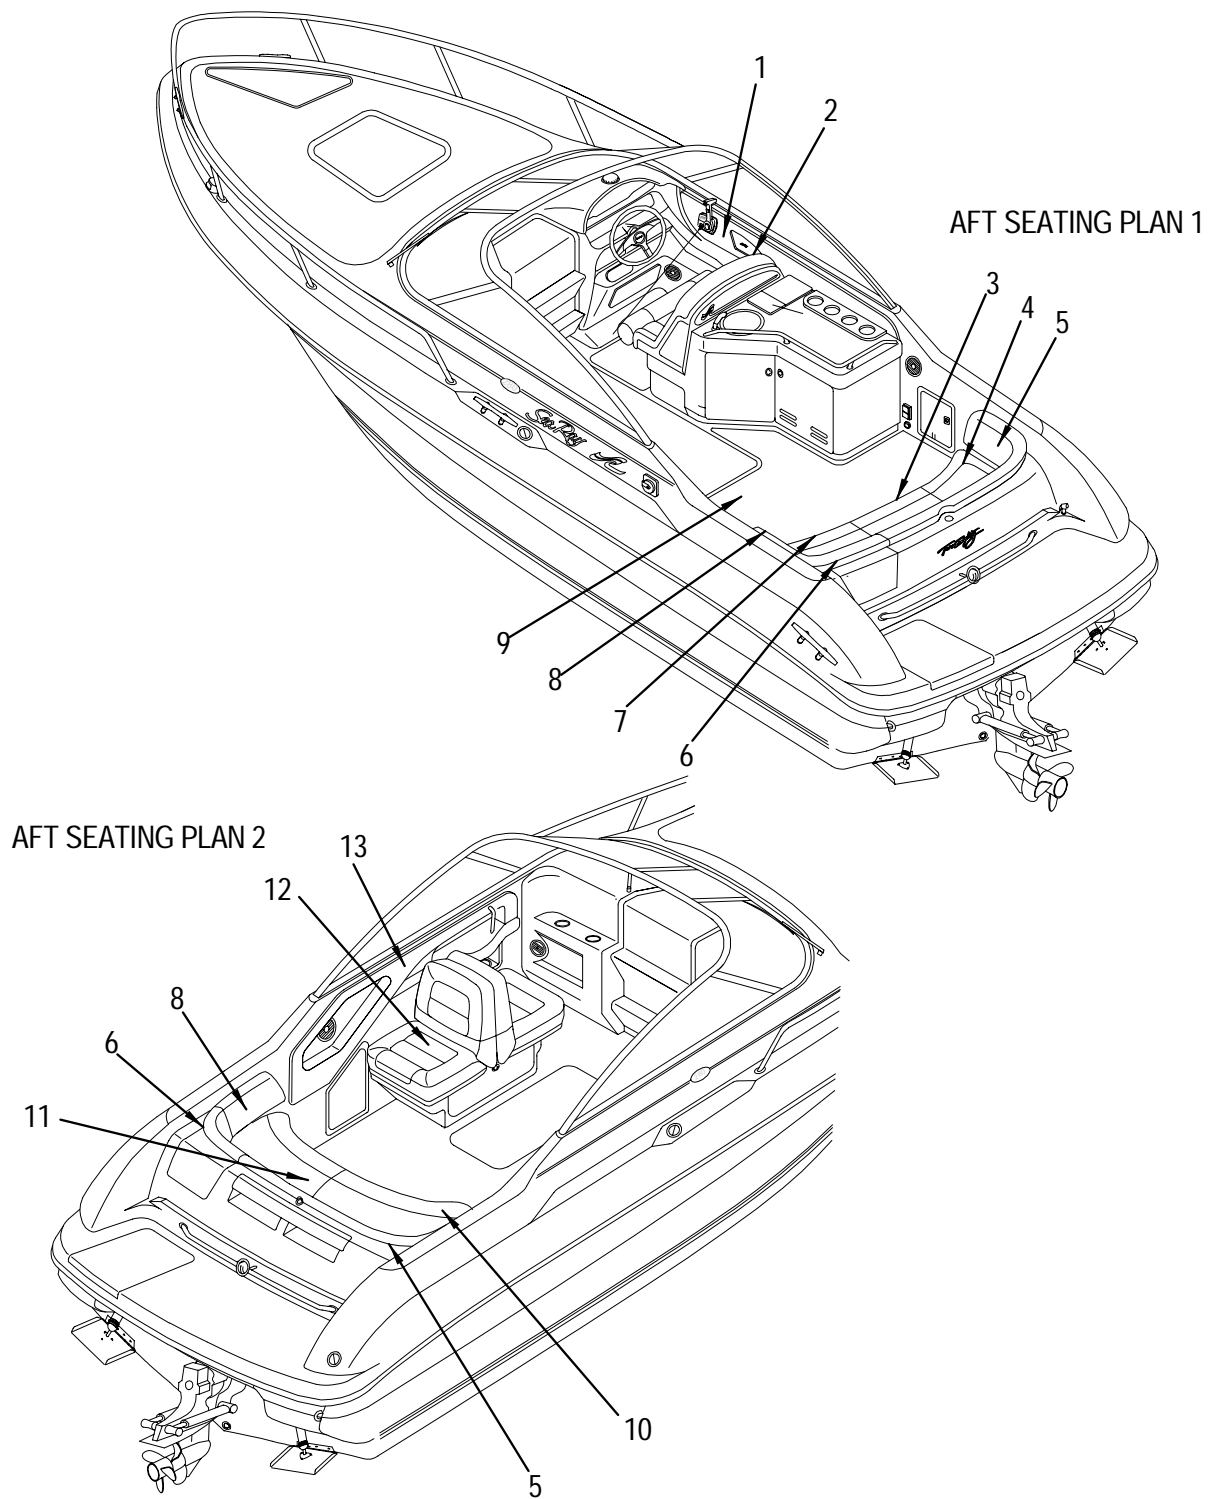

COCKPIT (UPHOLSTERY)