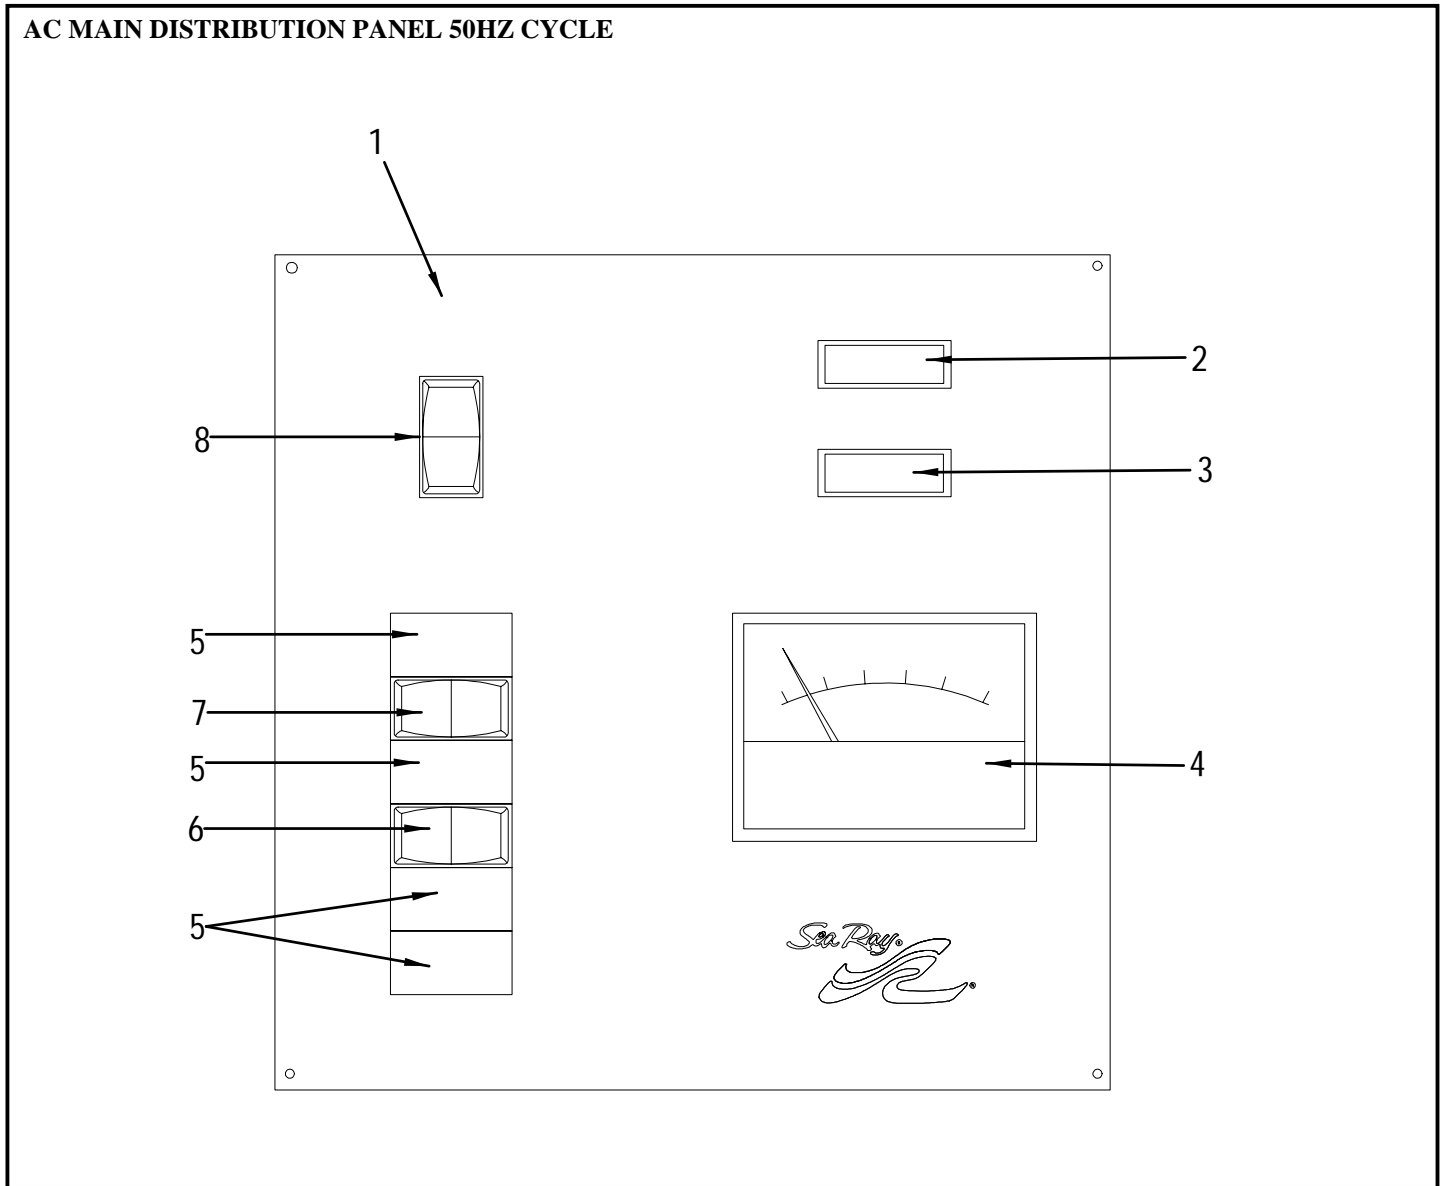

AC MAIN DISTRIBUTION PANEL 50HZ CYCLE

1	841718	PANEL, 280BR-96 MDP 220V
	848804	BAJA 232ISL 98, VENT, STBD FBRGLS
2	557603	LIGHT, POLARITY GRN 220V
3	557629	LIGHT, POLARITY RED 220V
4	468207	GAUGE, VOLTMETER AC 0-300 ANALOG WINDOW MOUNT
5	762922	PLUG, BRKR/ROCK BLK
6	353326	BRKR/ROCK, SGL-POLE AC/DC HORZ 5A WHT
7	332593	BRKR/ROCK, SGL-POLE AC/DC HORZ 10A WHT
8	440354	BRKR/ROCK, 2-POLE AC/DC VERT 20A WHT