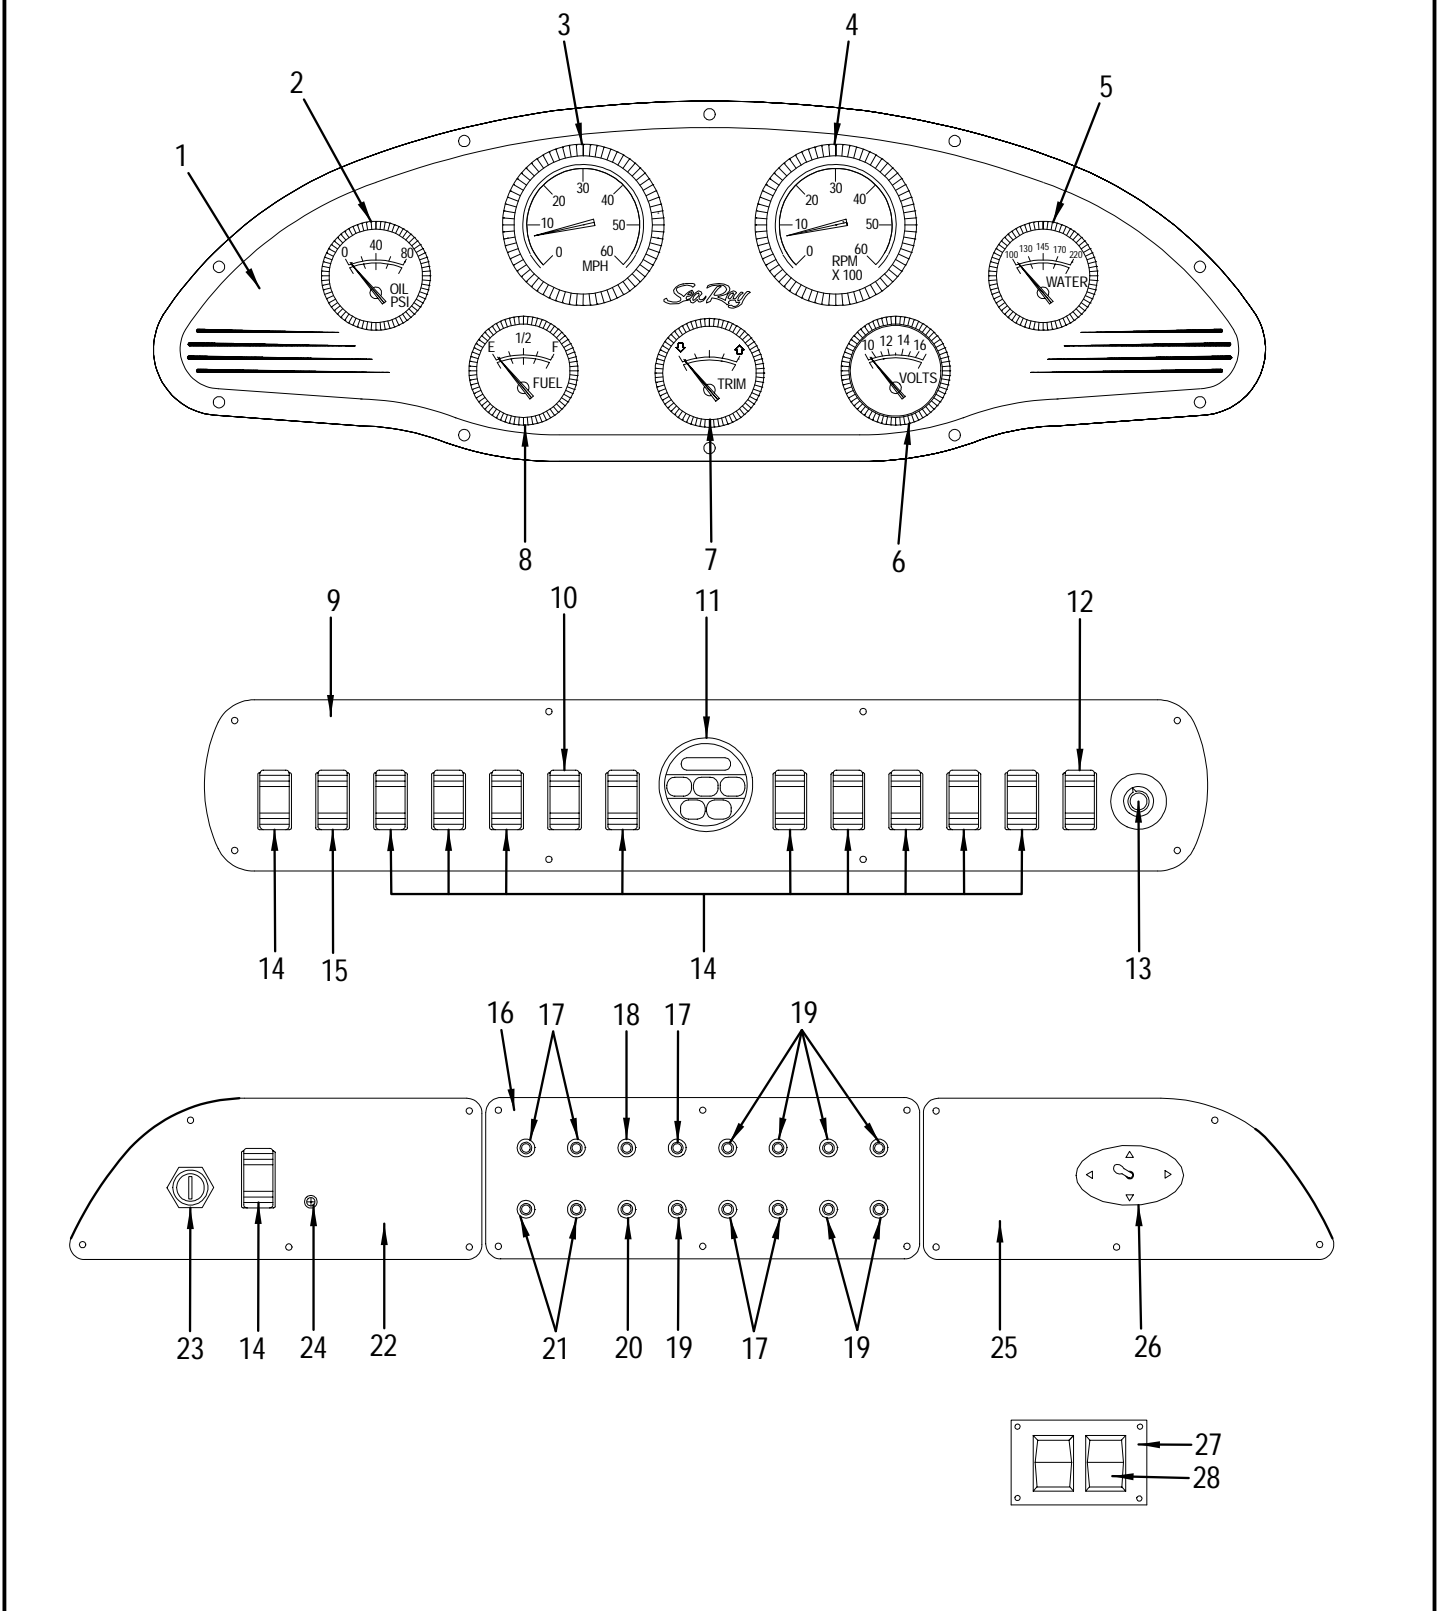

ELECTRICAL

ELECTRICAL

INSTRUMENT PANEL (GAS)

1	848721	PANEL, BLANK:280BR-96 INST SGL
	894436	PANEL, 280-96 SGL ENG INST
	894493	PANEL, 280-96 TWIN ENG INST
	912790	PANEL, BLANK:260BRSS-97 INST
	934570	PANEL, BLANK:280-97 INST TWIN
2	883389	GAUGE, OIL PRESS 0-80 2" 12V MLSS
3	606087	TUBING, GAUGE 0.148"ID #7 HEAVY WALL
	912444	GAUGE, SPEEDO 50 MPH 3" MLSS
4	883363	GAUGE, TACH/HOUR 3"6K GAS 12V MLSS
5	719856	GAUGE, WATER TEMP 240 DEG LEGEND 1994
	883371	GAUGE, WATER TEMP 220 DEG 12V MLSS
6	883397	GAUGE, VOLTMETER 10-16 MLSS
7	883413	GAUGE, TRIM TELE (MERC) MLSS
8	883405	GAUGE, FUEL 2" SGL STA 12V MLSS

SWITCH PANEL

9	1204197	PANEL, 280-99 SWITCH
	1287101	PANEL, BLANK:280-99 SWITCH
10	679324	ACTUATOR, ROCK BLK W/BUE LENS ACCY
	773879	BODY, ROCK SW DPTD (MOM) BLK W/O JUMPER
11	742296	DEPTH FINDER, LOWRANCE 3500 GREY W/O BEZEL
	894170	TRANSDUCER, 20DEG THRU-HULL W/ URETHANE FACE
	987693	DEPTH FINDER, BEZEL GRY W/CHR OVERLAY
12	679324	ACTUATOR, ROCK BLK W/BUE LENS ACCY
	679340	BODY, ROCK SW 'V' OFF-2ON-2ON 12V INC
13	522805	KNOB, DIMMER SWITCH BLACK (ALCOSWITCH)
	657965	SWITCH, DIMMER CONSOLE-RHEOSTAT
14	648097	BODY, ROCK SW SPST BLK 12V INCAND
	679324	ACTUATOR, ROCK BLK W/BUE LENS ACCY
15	679332	BODY, ROCK SW SPST MOM
	759084	ACTUATOR, ROCK VERT BLK W/RED HORN SYMBOL

BREAKER PANEL

16	842005	SUPPORT, P/B 280 HELM BRKR PANEL DOOR
	848747	BAJA 232ISL 98, LID, MOTOR
	894469	PANEL, 280-96 CNTRL STN CIRC BRKR
17	533026	BRKR, P/BTN-MANUAL RESET 10A W/SCREW TER
	799296	BRKR, P/BTN-MANUAL RESET 6A W/SCREW TER
18	799296	BRKR, P/BTN-MANUAL RESET 6A W/SCREW TER
19	775783	BRKR, P/BTN-MANUAL RESET 15A W/SCREW TER
	839969	BRKR, P/BTN-MANUAL RESET 25A W/SCREW TER
20	775759	BRKR, P/BTN-MANUAL RESET 20A W/SCREW TER
21	775767	BRKR, P/BTN-MANUAL RESET 5A W/SCREW TER

IGNITION SWITCH PANEL

14	648097	BODY, ROCK SW SPST BLK 12V INCAND
	679324	ACTUATOR, ROCK BLK W/BUE LENS ACCY
22	848754	BAJA 232ISL 98, VENT, PORT FBRGLS
	894436	PANEL, 280-96 SGL ENG INST
	894493	PANEL, 280-96 TWIN ENG INST
	1287119	PANEL, 280-99 TWIN ENG INST
23	557785	SWITCH, IGN STARTER
24	179853	LIGHT, INDICATOR GREEN 15V

ACCESSORY PANEL

25	1131861	PANEL, 260/280-99 ACCY
26	263376	CONTROL, SEARCH LIGHT W/O HARNESS

TRIM TAB PANEL

27	845818	PANEL, 280BR/SS-96 PROP TRIM PNL TWIN ENG
	849356	PANEL, 260/280-96 TRIM TAB
	893461	PANEL, BLANK:280BR-96 TRIM TAB
28	709493	BODY, ROCK SW DPTD (MOM) CEN-OFF W/O LAMP
	709501	ACTUATOR, ROCK VERT BLK W/O LENS TRIM TABS

NOT SHOWN

	140327	ALARM, BUZZER HIGH WATER
	324335	RECEPTACLE, FEMALE 12V
	751388	PLASTIC, LEXAN BRAVO BURL/177 WHT TRANS 2X5
	798595	HARNESS, ACCY HATCH LIFT PIGTAIL
	850644	HARNESS, 280CC/SS-96 SE MAIN BOAT