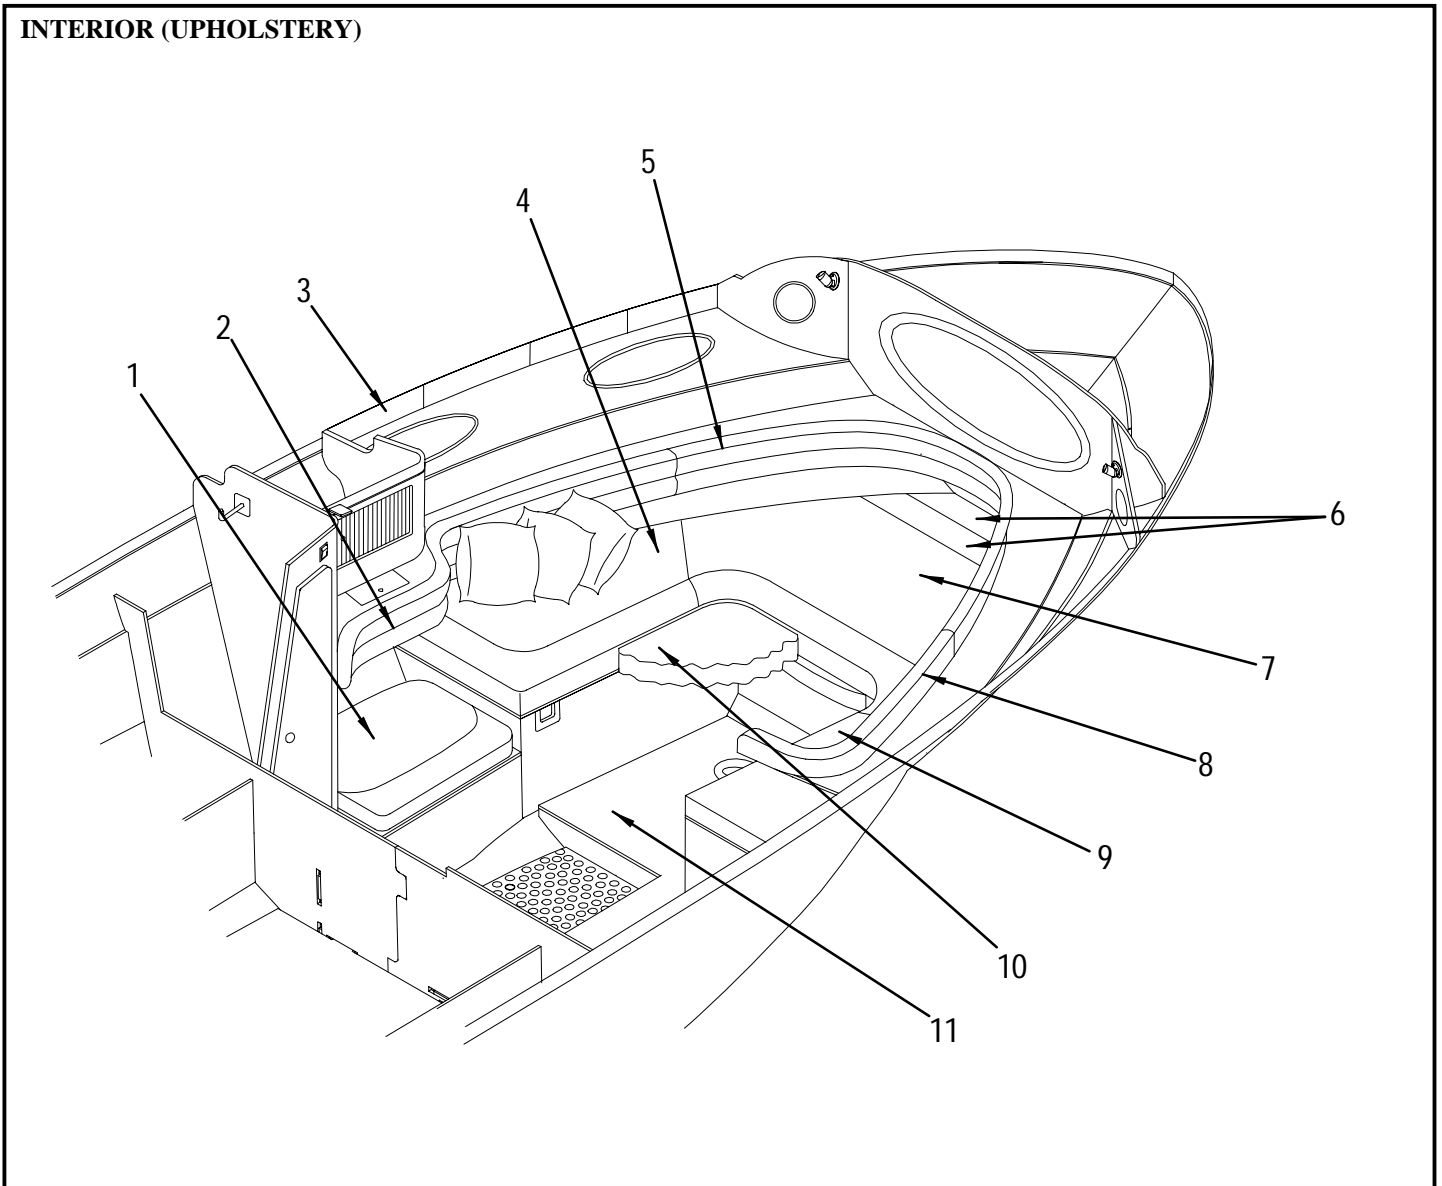

**NOT SHOWN**

- |        |  |
|--------|--|
| 833566 | VELCRO, LOOP VINYL DISC 1 1/8"DIA            |
| 833574 | VELCRO, HOOK NYLON SQUARE W/PROTRUDING SHANK |

**INTERIOR (UPHOLSTERY)**

**INTERIOR (UPHOLSTERY)**