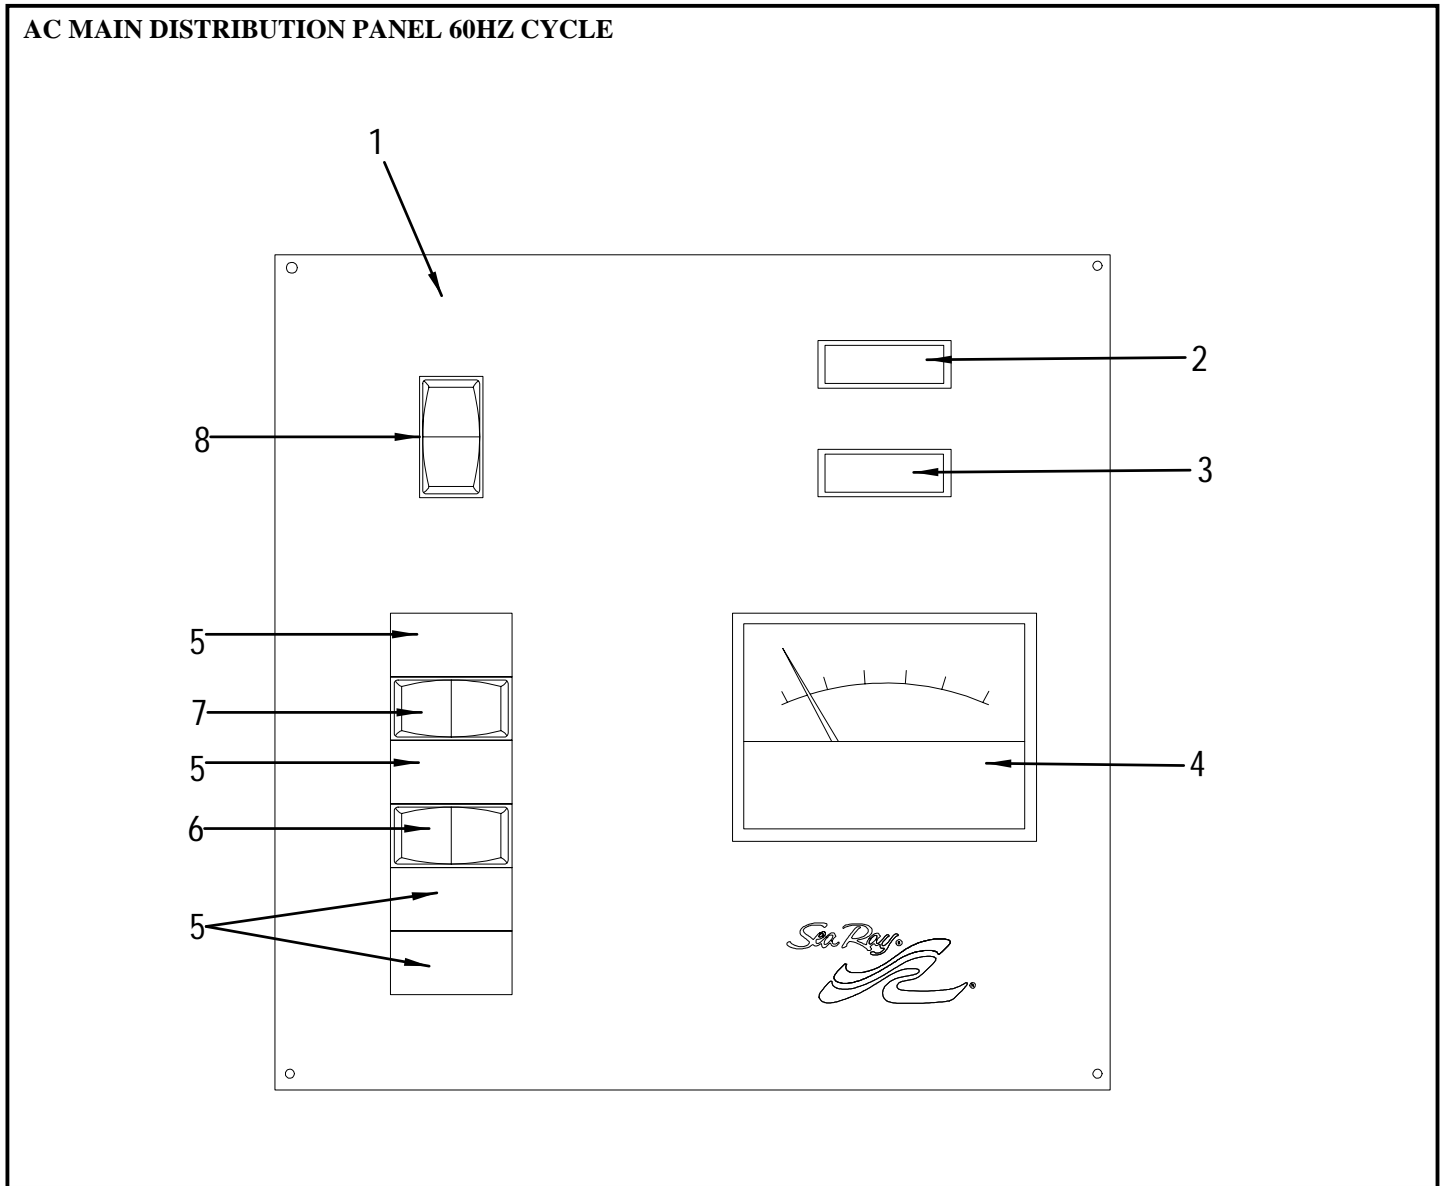

AC MAIN DISTRIBUTION PANEL 60HZ CYCLE

- 1 841700 PANEL, 280BR-96 MDP 120V
- 848762 PANEL, BLANK:280BR-96 MDP 120V
- 2 572529 LIGHT, POLARITY GRN 125V
- 3 557611 LIGHT, POLARITY RED 125V
- 4 468249 GAUGE, VOLTMETER AC 0-150 ANALOG WINDOW MOUNT
- 5 762922 PLUG, BRKR/ROCK BLK
- 6 332593 BRKR/ROCK, SGL-POLE AC/DC HORZ 10A WHT
- 7 331991 BRKR/ROCK, SGL-POLE AC/DC HORZ 20A WHT
- 8 648873 BRKR/ROCK, 2-POLE AC/DC VERT 30A WHT

NOT SHOWN

- 179580 BUSS BAR, COPPER 1/8"X 1/2"X 6" W/10-32 HOLES
- 179606 BUSS BAR, DELRON SPACER