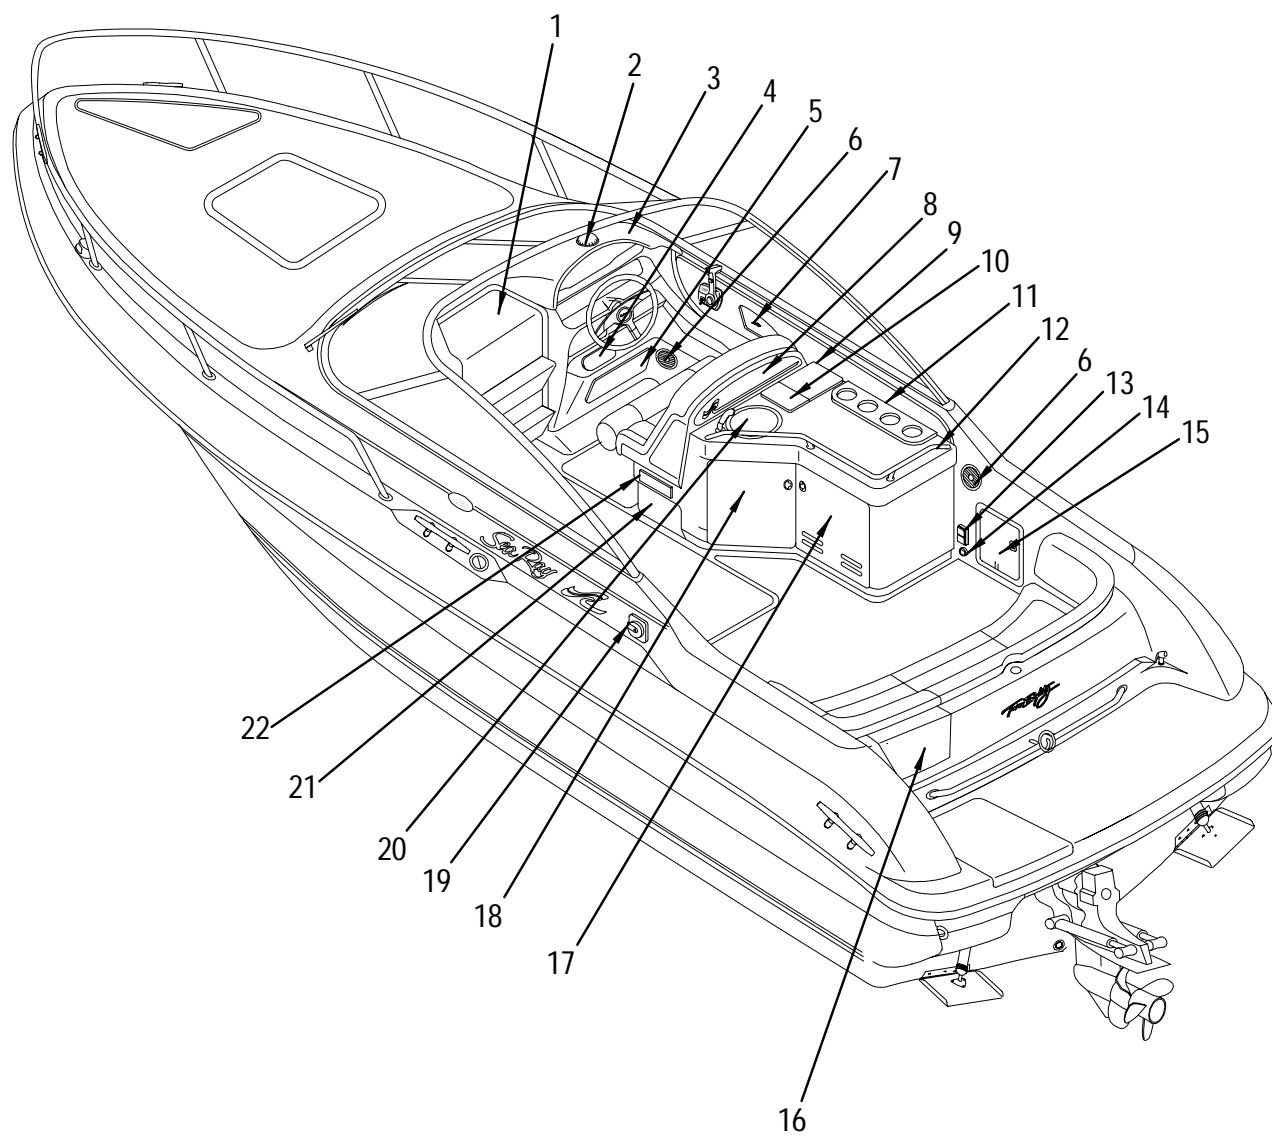

COCKPIT (STARBOARD VIEW)