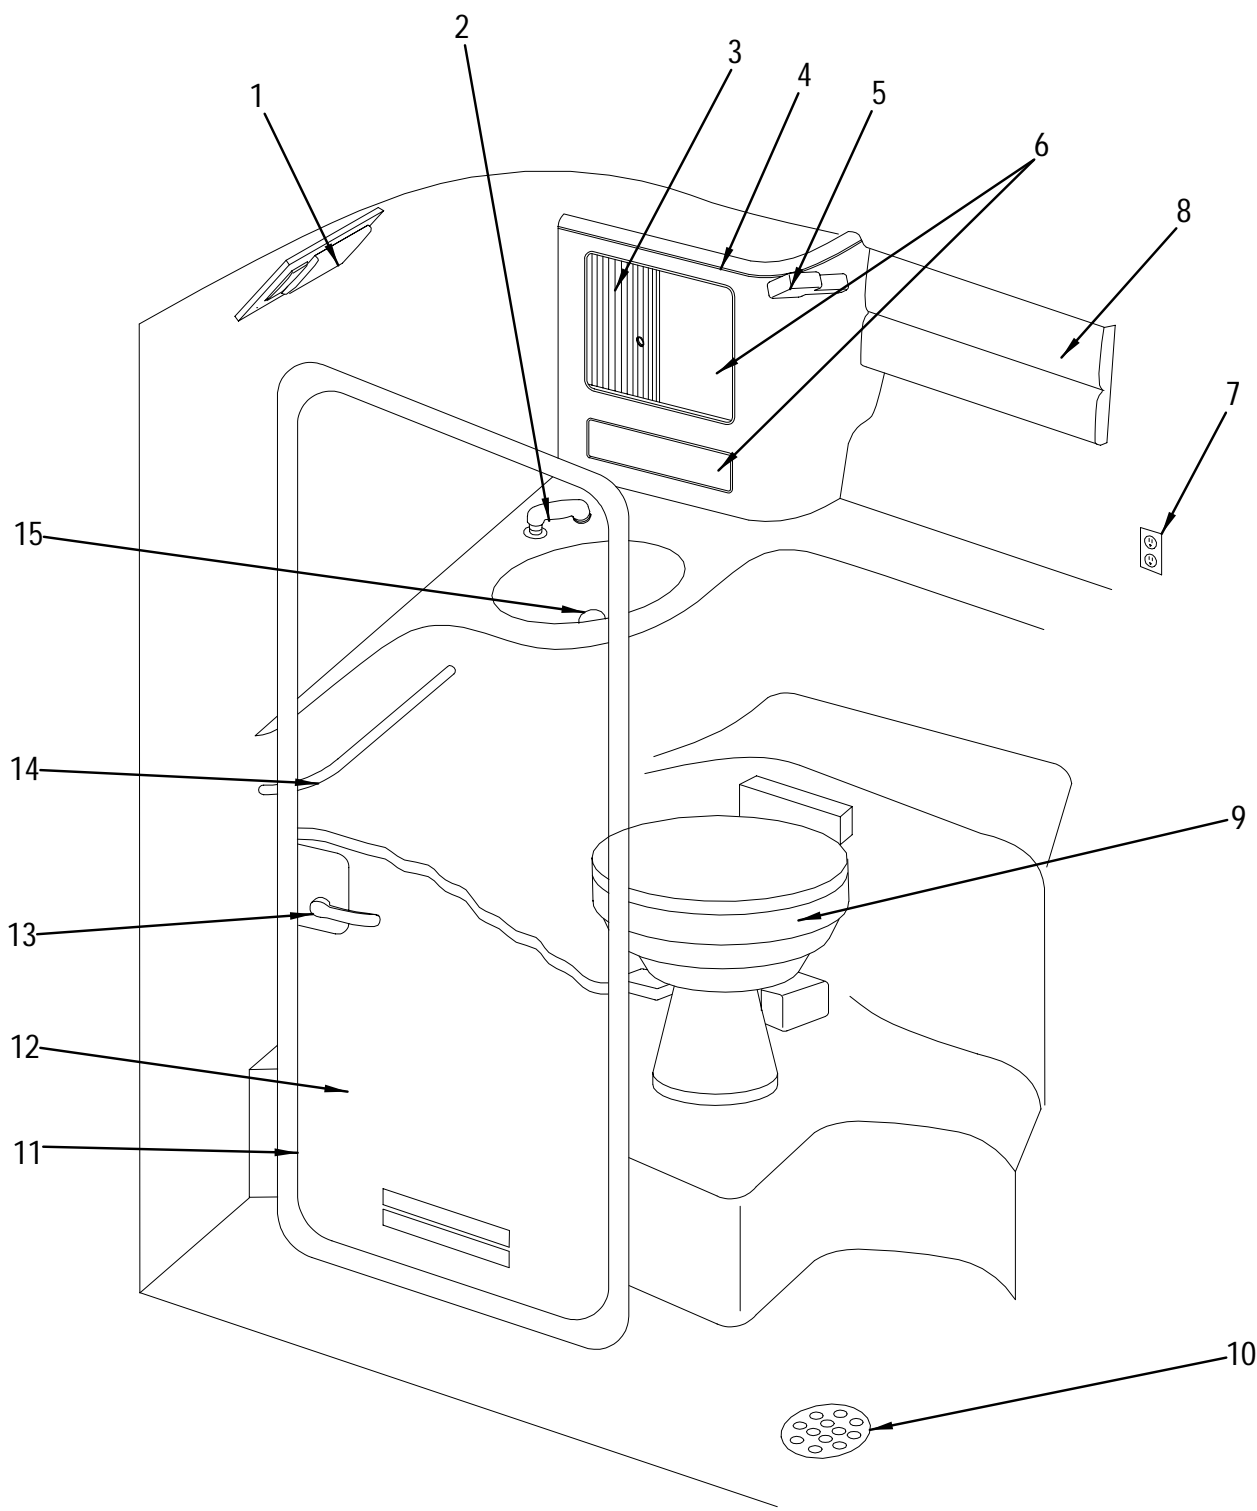

HEAD

HEAD

1	312975	LIGHT, SGL DOME FLUSH MT WHT W/SWITCH
2	785246	SHOWER, SPRAY NOZZLE ANGLE BASE W/WHT HOSE
3	122929	TRACK, TAMBOUR SLIDE LEFT SPIRAL
	122937	TRACK, TAMBOUR SLIDE RIGHT SPIRAL
	761429	PULL, PUSH-BUTTON PLAS BRASS 3/4" W/ROSETTE (HULL # 1201-1225)
	945238	PULL, PUSH-BUTTON POL SOLID BRASS (HULL # 1226-UP)
	945246	PULL, ROSETTE POL SOLID BRASS 19MM (HULL # 1226-UP)
	1043868	TAMBOUR, DESERT BEIGE MATTE 3/16"X 47.25"X 95
	1292473	280CC 99, DOOR, TAMBOUR V/B (NEED DIMEN) HIN#
4	934661	T-MOLD, VINYL INSERT 5/16" POL BRS RIGID 12'
5	129684	WIPER MOTOR, 85 DEG
	129817	COVER, WIPER MOTOR ALMOND
6	516732	NOSING, ALUM 5/8"X 12' ROUNDED GOLD
7	145128	BOX, RECEPTACLE BOX ONLY
	258376	RECEPTACLE, DUPLEX WHT 15A
	258384	COVER PLATE, SGL DUPLEX RECEPT WHT
8	1292630	280CC 99, MUFF, HEAD HIN#
9	312959	HEAD, VACU-FLUSH BACK DISCHARGE BONE
10	196782	DRAIN ASSY, SHOWER 1.5"
11	908640	FRAME, ALUM 20.5"X 50.25" ANTWHT HEAD DOOR
12	195032	HINGE, AL CONT 1.25"X 72" SAT
	1292572	280CC 99, DOOR, HEAD CMLPT HIN#
13	908616	LATCH, OFFSHR FLUSH RH-OUT PRVKNB ANW
14	853267	RAIL, GRAB 280CC/SS HEAD 96
15	146175	DRAIN ASSY, 1.25" DRAIN W/PLUG PLASTIC

NOT SHOWN

	186577	TRACK, ALUM CURT TRK 6' I BEAM TYPE
	257972	TRIM, EDGE WHT LEATHER 1"X 5/16"
	761445	CATCH, RIM-LOCK STRIKE PLATE
	772418	CATCH, RIM-LOCK WHT
	859165	SHIM, HDPE 5/16"X 1 7/8"X 3 1/8"
	866186	CURTAIN, SHOWER BEIGE 23.25"X 52.75"