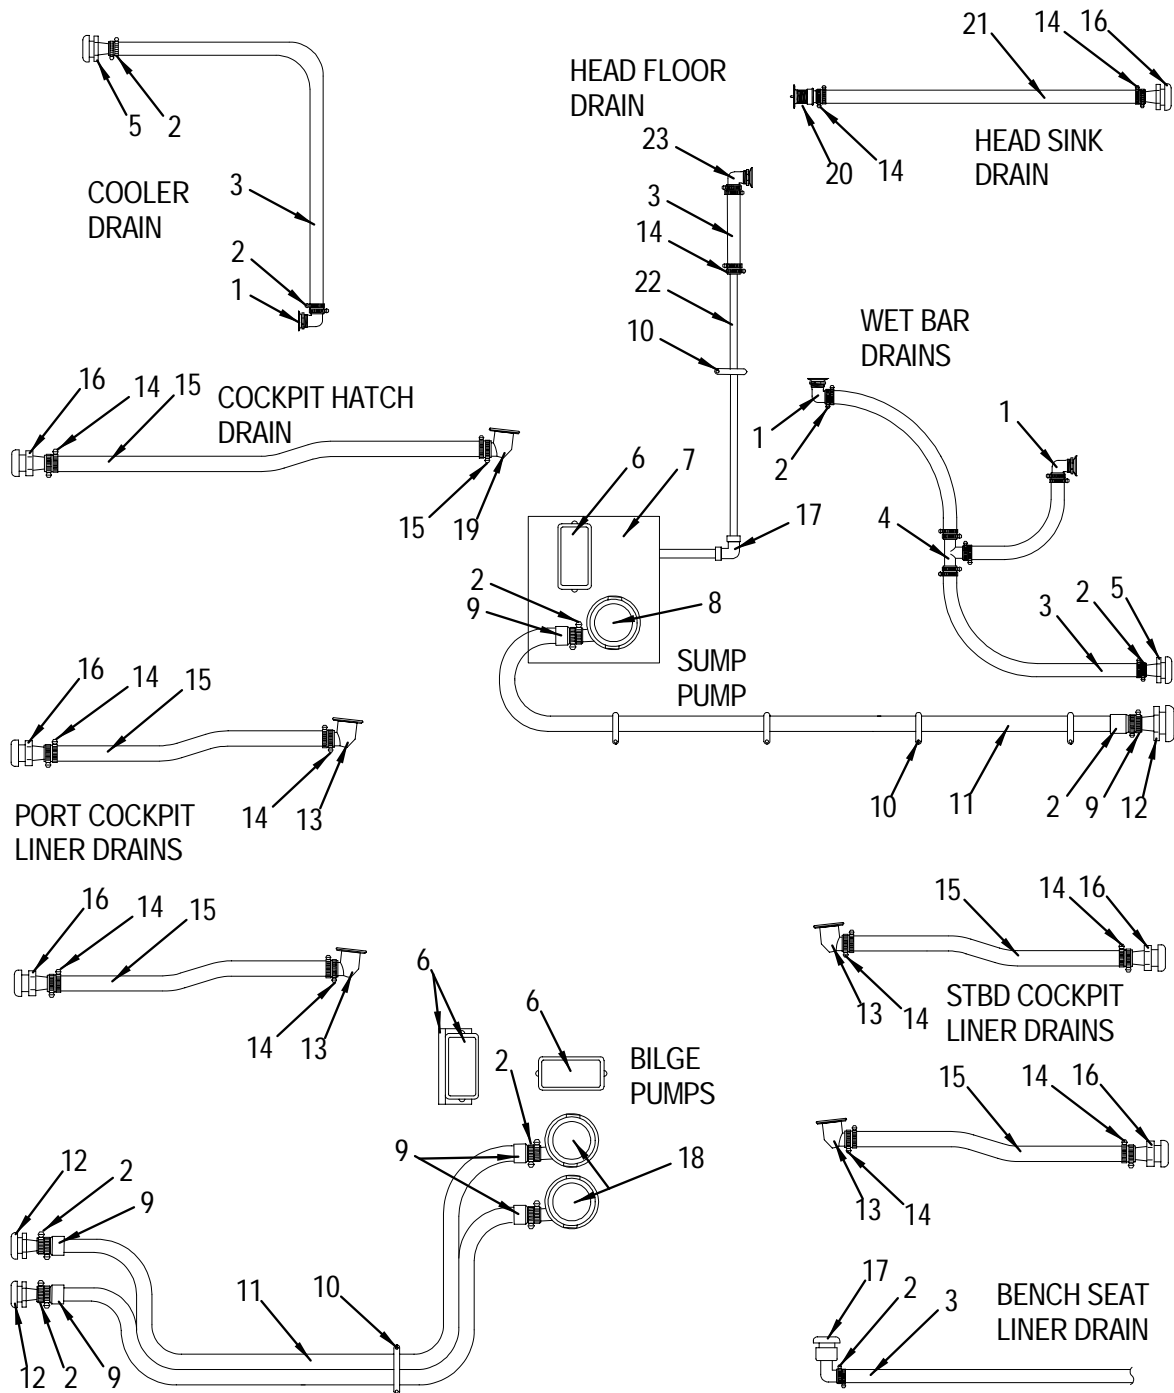

DRAINAGE SYSTEM

DRAINAGE SYSTEM

1	196618	DRAIN, W/PLUG 100DEG 3/4"BARB WHT
2	256677	CLAMP, HOSE #12 1/2"-1.25" SS .505
3	123810	HOSE, GEN PURPOSE 3/4"
4	141523	TEE, PVC 3/4"BARB X 3/4"BARB X 3/4"BARB
5	182964	THRU-HULL, PLAS 3/4" WHT
6	815431	SWITCH, FLOAT SUREBAIL W/CONN
7	841908	LID, HDPE 280BR SUMP
8	804773	PUMP, BILGE V900 12VDC W/CONN
9	466615	HOSE CUFF, 1" RH WHT
10	123604	CLAMP, LOOM VINYL DIP 2.5"
11	675132	HOSE, CORR SAN/WATER-FILL 1 1/8" RH
12	124578	THRU-HULL, PLAS 1 1/8" WHT
13	791624	DRAIN, SCUPPER W/BALL 1.5"X 90DEG WHT
14	256693	CLAMP, HOSE #24 1"-2" SS .505
15	490219	HOSE, CORR SAN/WATER-FILL 1.5" RH
16	124537	THRU-HULL, PLAS 1.5" WHT
17	743286	ELBOW, PVC 1/2"FM SLIP X 1/2"FM SLIP X 90DEG
18	801373	PUMP, BILGE V1250 12VDC W/CONN
	839357	BRACKET, BILGE PUMP HI-WATER
19	791673	THRU-HULL, PLAS 1.5" TUBE X 90DEG
20	146175	DRAIN ASSY, 1.25" DRAIN W/PLUG PLASTIC
21	123927	HOSE, CORR BILGE 1.25" BLK
22	170886	PIPE, PVC SCH 1/2" X 20'
23	196782	DRAIN ASSY, SHOWER 1.5"
	344721	DRAIN ASSY, GASKET SHOWER SLIP NUT 1.5"
	344762	DRAIN ASSY, SHOWER SLIP NUT 1.5"
	408724	ELBOW, PVC 1.5"FLANGE X 3/4"BARB X 90DEG