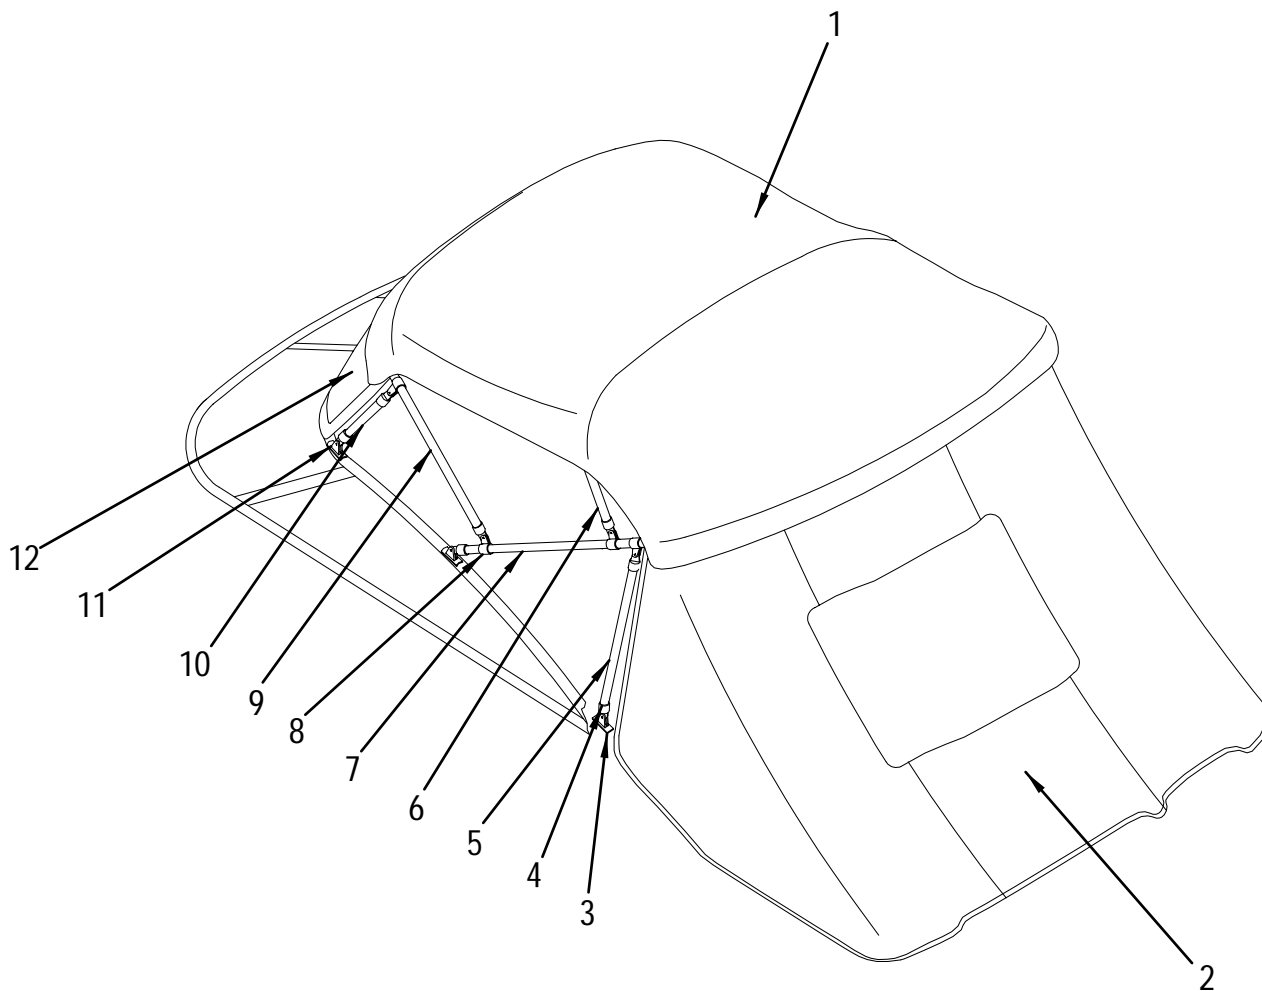

CANVAS (BIMINI TOP)

CANVAS (BIMINI TOP)

CANVAS

1	843425	CANVAS, 280-96 BIM TOP LINEN
	848820	CANVAS, 280-96 BIM TOP FAB LINEN
2	862441	CANVAS, 280CC/SS-96 BIM TOP AFT CURT LINEN
3	174995	HINGE, DECK FLAT 1" CONV TOP SS
	464115	LANYARD, 6" W/TAB
	720201	PIN, PULL 3/16" W/CABLE
4	221085	CAP, SS EYE END 7/8"
5	848895	CANVAS, 280BR-96 BIM TOP REAR STANCH
6	848861	CANVAS, 280BR-96 BIM TOP BOW3 N/HDWR
7	848838	CANVAS, 280BR-96 BIM TOP BOWS W/HDWR
	848846	CANVAS, 280-96 BIM TOP MAIN BOW N/HDWR
	848879	CANVAS, 280BR-96 BIM TOP HDWR MNT PKG
8	439307	SLIDE, JAW SLIDE 7/8"
9	848853	CANVAS, 280BR-96 BIM TOP BOW2 N/HDWR
10	848887	CANVAS, 280BR-96 BIM TOP FWD STANCH
11	174953	HINGE, DECK CONCAVE 1" SS CONV TOP
	464115	LANYARD, 6" W/TAB
	720201	PIN, PULL 3/16" W/CABLE
12	847517	CANVAS, 280-96 BIM VISOR CLEAR/LINEN 3PC
	922922	CANVAS, HATCH CVR 20X20 LINEN SLIP 97

SIDE CURTAINS

	847533	CANVAS, 280-96 BIM SIDE CURT SET LINEN
	848911	CANVAS, 280-96 BIM SIDE CURT PORT LINEN
	848929	CANVAS, 280-96 BIM SIDE CURT STBD LINEN
	862441	CANVAS, 280CC/SS-96 BIM TOP AFT CURT LINEN

MISCELLANEOUS

	848820	CANVAS, 280-96 BIM TOP FAB LINEN
	849273	CANVAS, SPBOAT STRG BAG 10X80 LINEN
	1057736	CANVAS, 280-98 BIM TOP FAB SAPHR
	1130277	CANVAS, 280-99 BIM TOP FAB HNTR

CANVAS PACKAGE GREEN

	1130111	CANVAS, HATCH CVR 20X20 HNTR SLIP 99
	1130269	CANVAS, 280BR/SS-99 BIM TOP HNTR
	1130277	CANVAS, 280-99 BIM TOP FAB HNTR
	1130285	CANVAS, 280BR/SS-99 BIM TOP BOOT HNTR
	1130293	CANVAS, 280-99 BIM SIDE CURT SET HNTR
	1130301	CANVAS, 280-99 BIM SIDE CURT PORT HNTR
	1130319	CANVAS, 280-99 BIM SIDE CURT STBD HNTR
	1130335	CANVAS, 280-99 BIM VISOR CLEAR/HNTR 3PC
	1130343	CANVAS, 280-99 BIM VISOR CLEAR/HNTR PORT
	1130350	CANVAS, 280-99 BIM VISOR CLEAR/HNTR STBD
	1130368	CANVAS, 280-99 BIM VISOR CLEAR/HNTR CTR
	1130491	CANVAS, 280CC/SS-99 BIM TOP AFT CURT HNTR