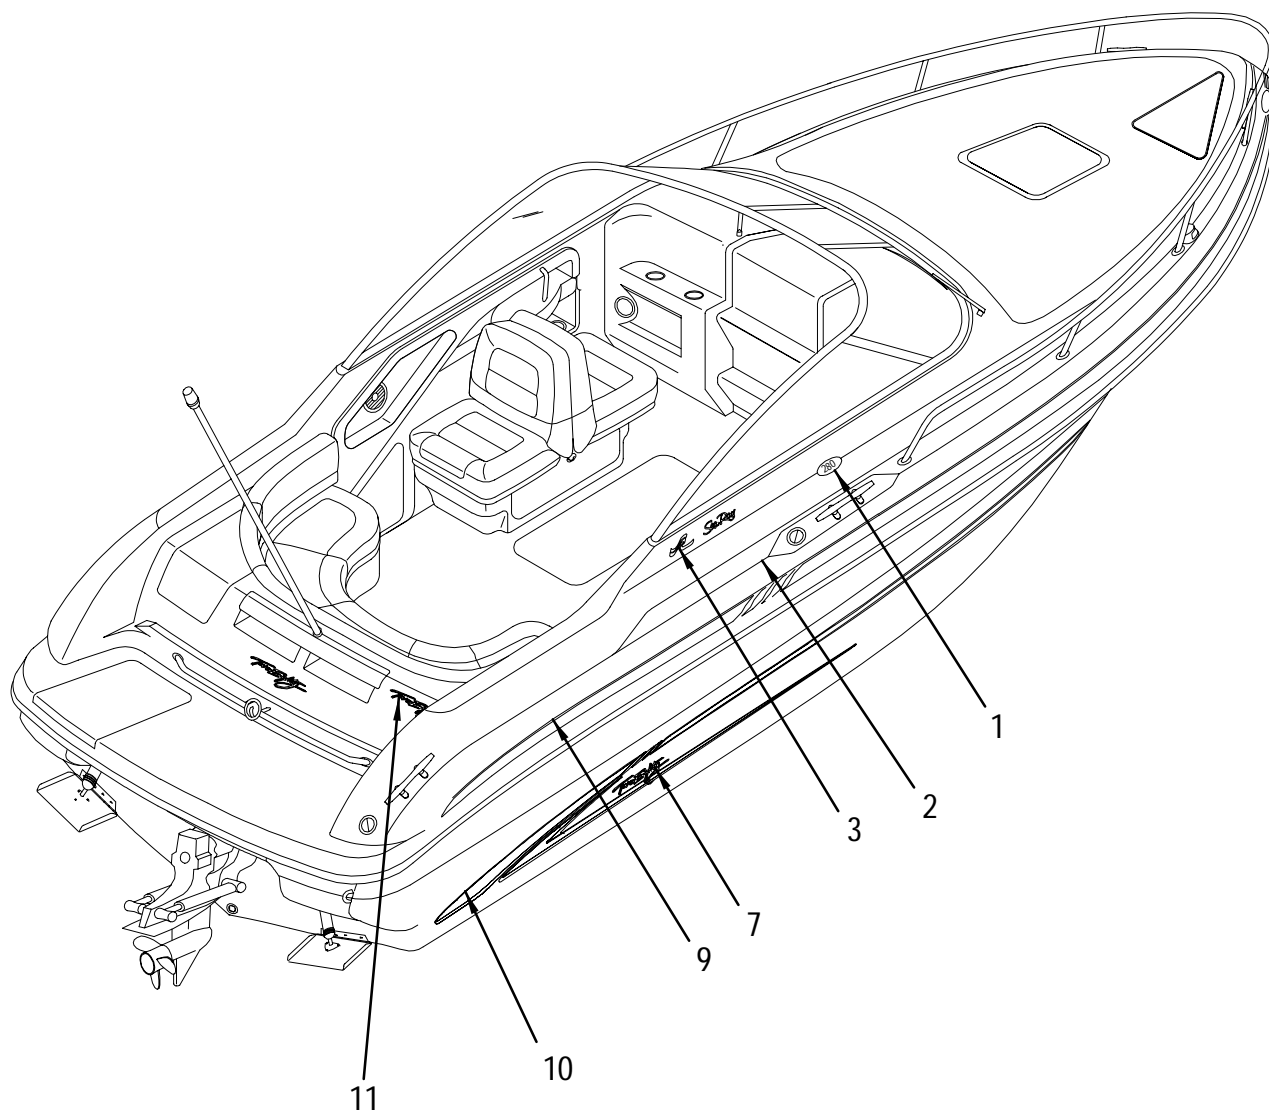

EXTERIOR (GRAPHICS)