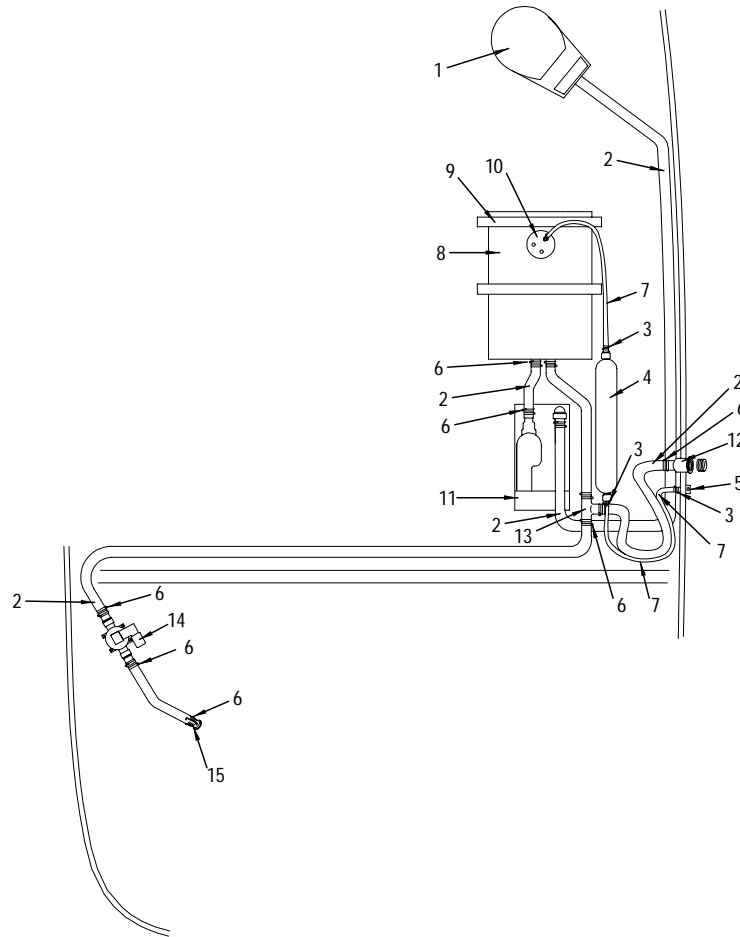

SEWAGE SYSTEM

SEWAGE SYSTEM

- 1 312959 HEAD, VACU-FLUSH BACK DISCHARGE BONE
- 2 846899 HOSE, SANI 1.5" PREMIUM RBR BLK
- 3 846899 HOSE, SANI 1.5" PREMIUM RBR BLK
- 4 134759 FILTER, HEAD TREATMENT SYSTEM
- 5 126888 VENT, FUEL/WATER TANK 5/8"X 3"
- 6 256677 CLAMP, HOSE #12 1/2"-1.25" SS .505
- 7 124719 HOSE, SANI/CHEMICAL TDX 5/8"
- 8 555433 TANK, HOLDING 20 GAL
- 9 132167 BAR, ALUM FLAT 1/4"X 2"X 12'
- 10 185033 SENDING UNIT, HOLD TANK CAP W/PROBE (2-POS)
- 11 844274 VACUUM GEN, HEAD SYS PUMP/ACCUM 12V
- 12 1109347 DECK PLATE, WASTE SS BLK CLR-CODE
- 13 141606 TEE, PVC 1.5" MACHINED INSERT TEE
- 14 134858 PUMP, HEAD SYS MACERATOR
- 15 518456 SEACOCK, BRZ 1.5" W/O TAILPIECE

NOT SHOWN

- 123604 CLAMP, LOOM VINYL DIP 2.5"