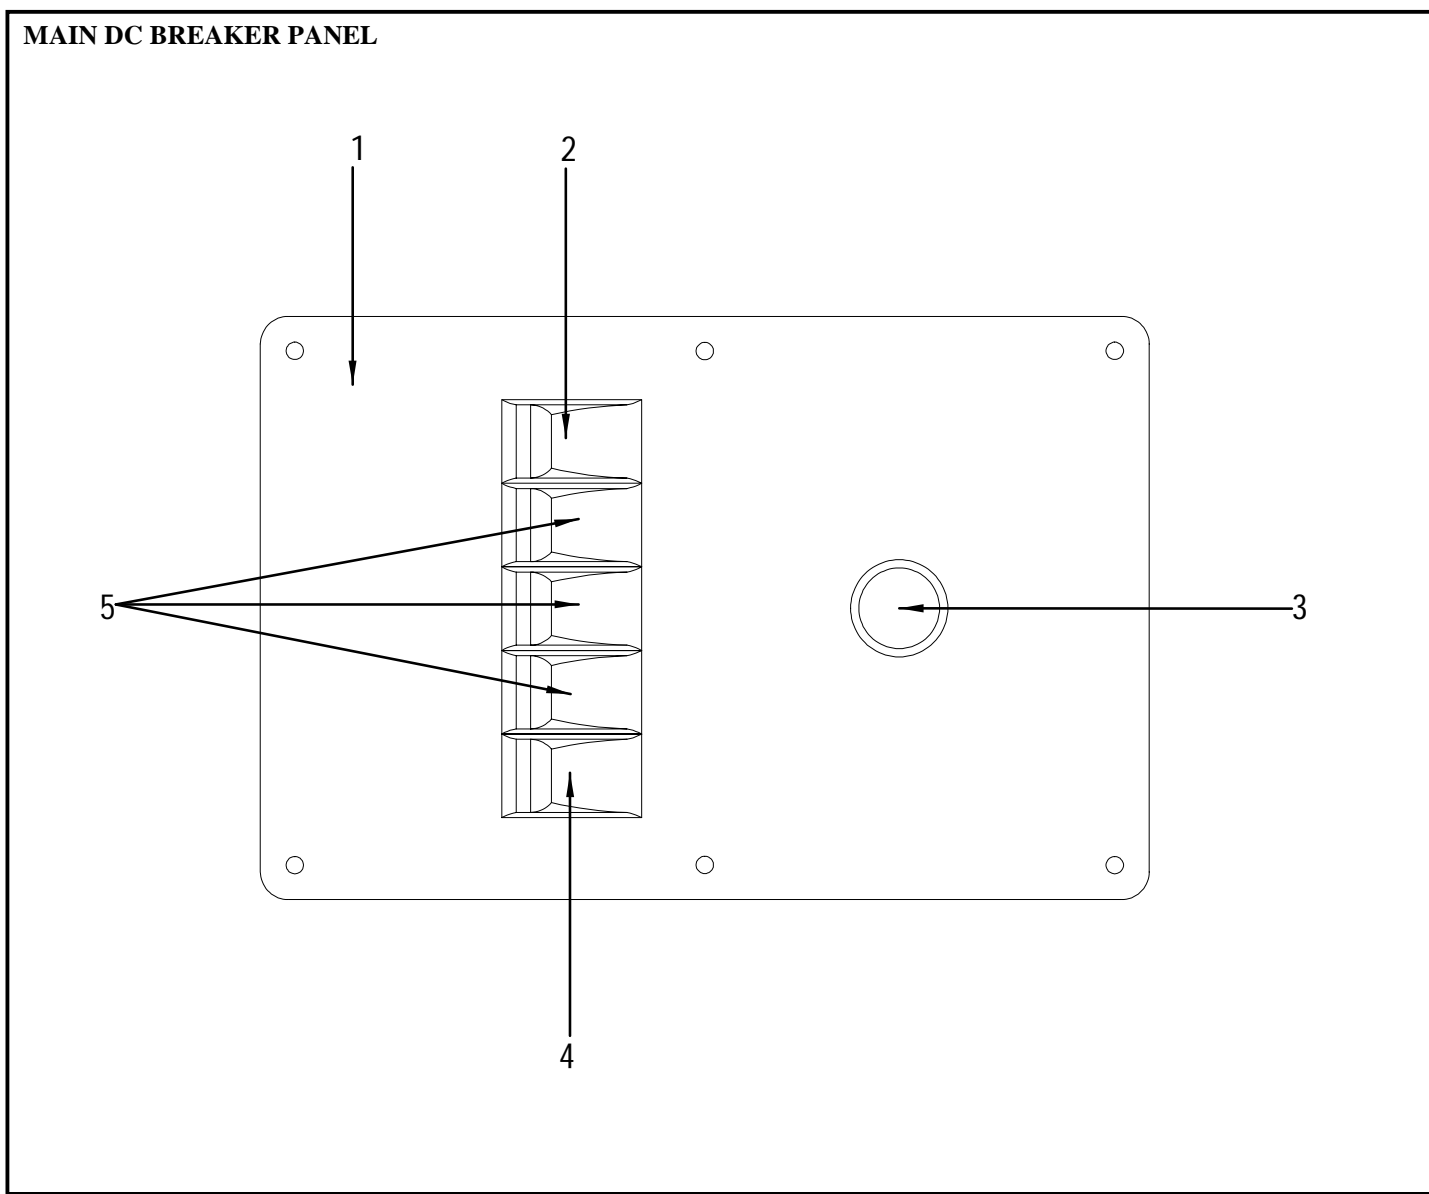

MAIN DC BREAKER PANEL

- 1 847038 PANEL, 280BR MAIN DC BREAKER
- 848770 PANEL, BLANK:280BR-96 MAIN DC BRKR
- 2 826644 BRKR/ROCK, SGL-POLE MNL RESET DC 50A RED
  CONTROL STATION MAIN
- 3 228064 BRKR, MANUAL RESET KLIXON 105A
  WINDLASS LOFRANS AIRON
- 516823 BRKR, MANUAL RESET KLIXON 80A
  WINDLASS LEWMAR CONCEPT
- 4 826586 BRKR/ROCK, SGL-POLE MNL RESET DC 15A RED
  STEREO MEMORY
- 5 826537 BRKR/ROCK, SGL-POLE MNL RESET DC 4A RED
  BILGE PUMP, SUMP PUMP, EMERG. BILGE PUMP