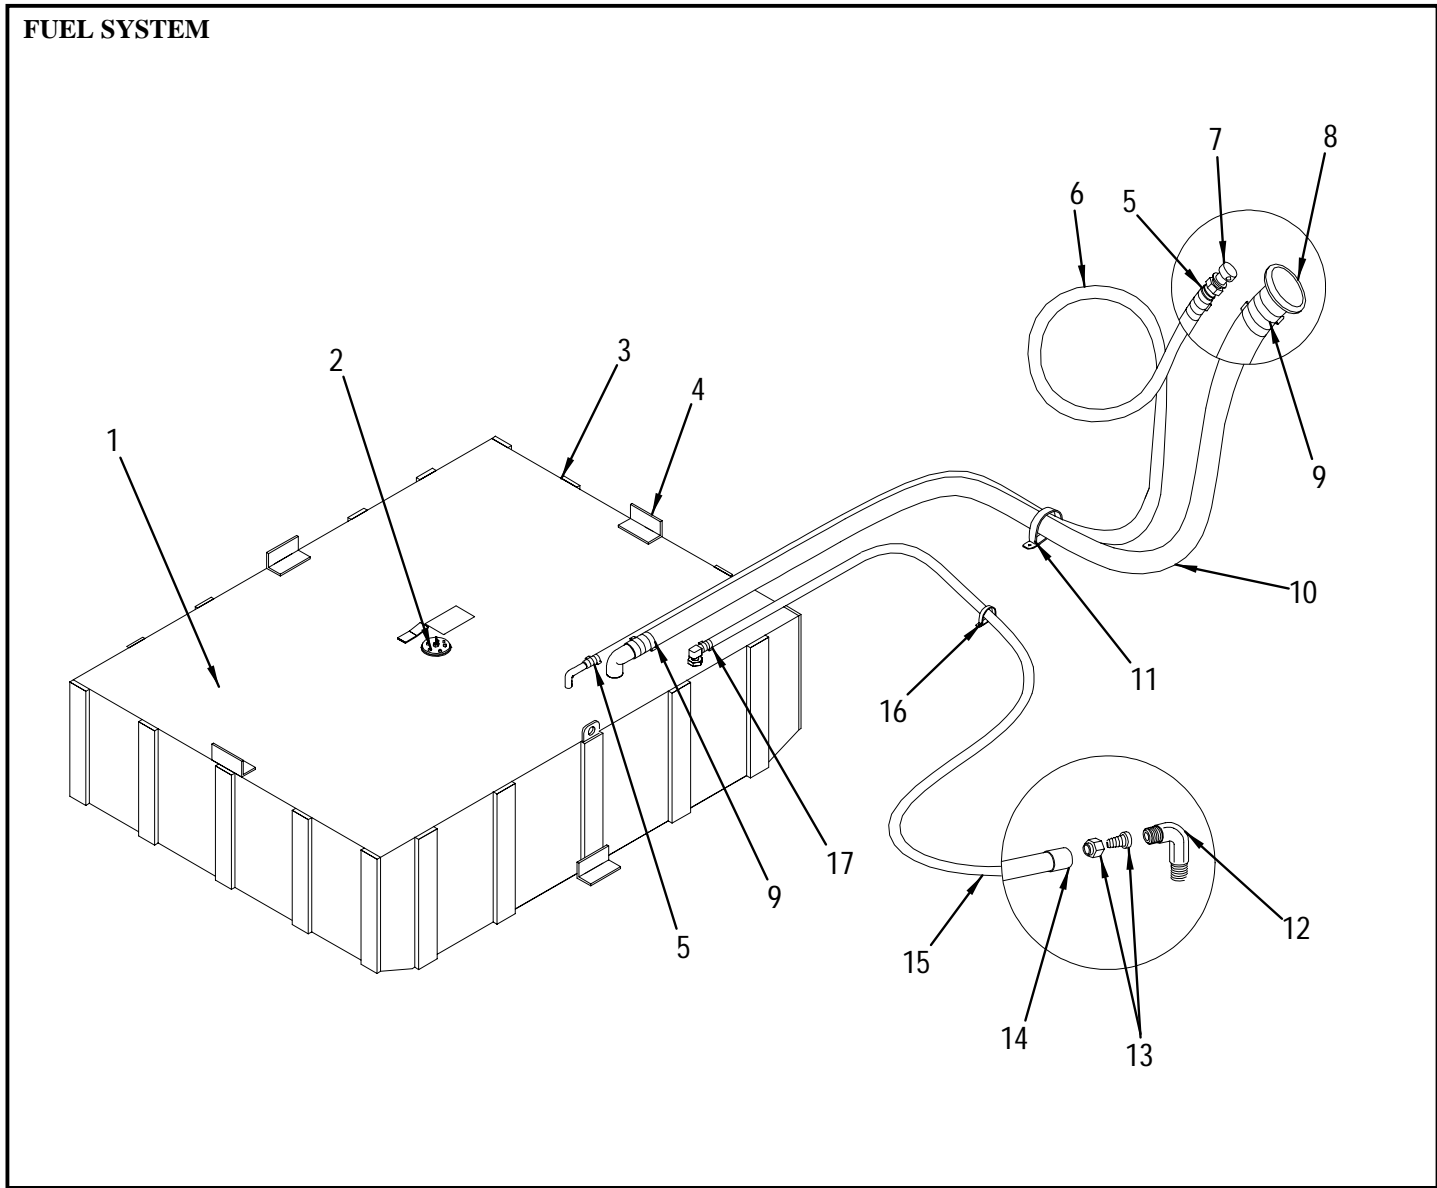

FUEL SYSTEM

- 1 844704 TANK, FUEL 280 130GAL SGL ENG .125THK
- 2 760694 SENDING UNIT, FUEL ROCHESTER ELEC 14 1/8"
- 3 485318 TAPE, FOAM CLSD-CELL NEOPRENE 3/8"TH X 2"
- 4 676122 ANGLE, PVC 1.5"X 1.5"X 3/16" GREY
- 5 256677 CLAMP, HOSE #12 1/2"-1.25" SS .505
- 6 123778 HOSE, FUEL 5/8" TYPE A CLASS 2
- 7 126888 VENT, FUEL/WATER TANK 5/8"X 3"
- 8 1109313 DECK PLATE, GAS SS 1.5" RED CLR-CODE
- 522557 DECK PLATE, CAP W/CHAIN GAS/WATER
- 522599 KEY, DECK PLATE CAP
- 9 256693 CLAMP, HOSE #24 1"-2" SS .505
- 10 123745 HOSE, FUEL 1.5" TYPE A CLASS 2
- 11 123604 CLAMP, LOOM VINYL DIP 2.5"
- 12 140467 ELBOW, BRASS 90DEG 3/8"SAE X 1/4"MPT
- 13 170589 FITTING, BRASS 3/8"BARB/NUT
- 14 139980 FERRULE, FUEL LINE 3/8"
- 15 684738 HOSE, FUEL 3/8" TYPE A CLASS 1
- 16 123612 CLAMP, LOOM VINYL DIP 11/16"
- 17 123398 CLAMP, HOSE #06M 5/16"-7/8" SS MINI

NOT SHOWN

- 124305 HOSE, CONDUIT/SPLIT 1" BLK
- 852533 LABEL, FUEL RECOMMENDATION
- 852632 LABEL, WARNING LEAKING FUEL