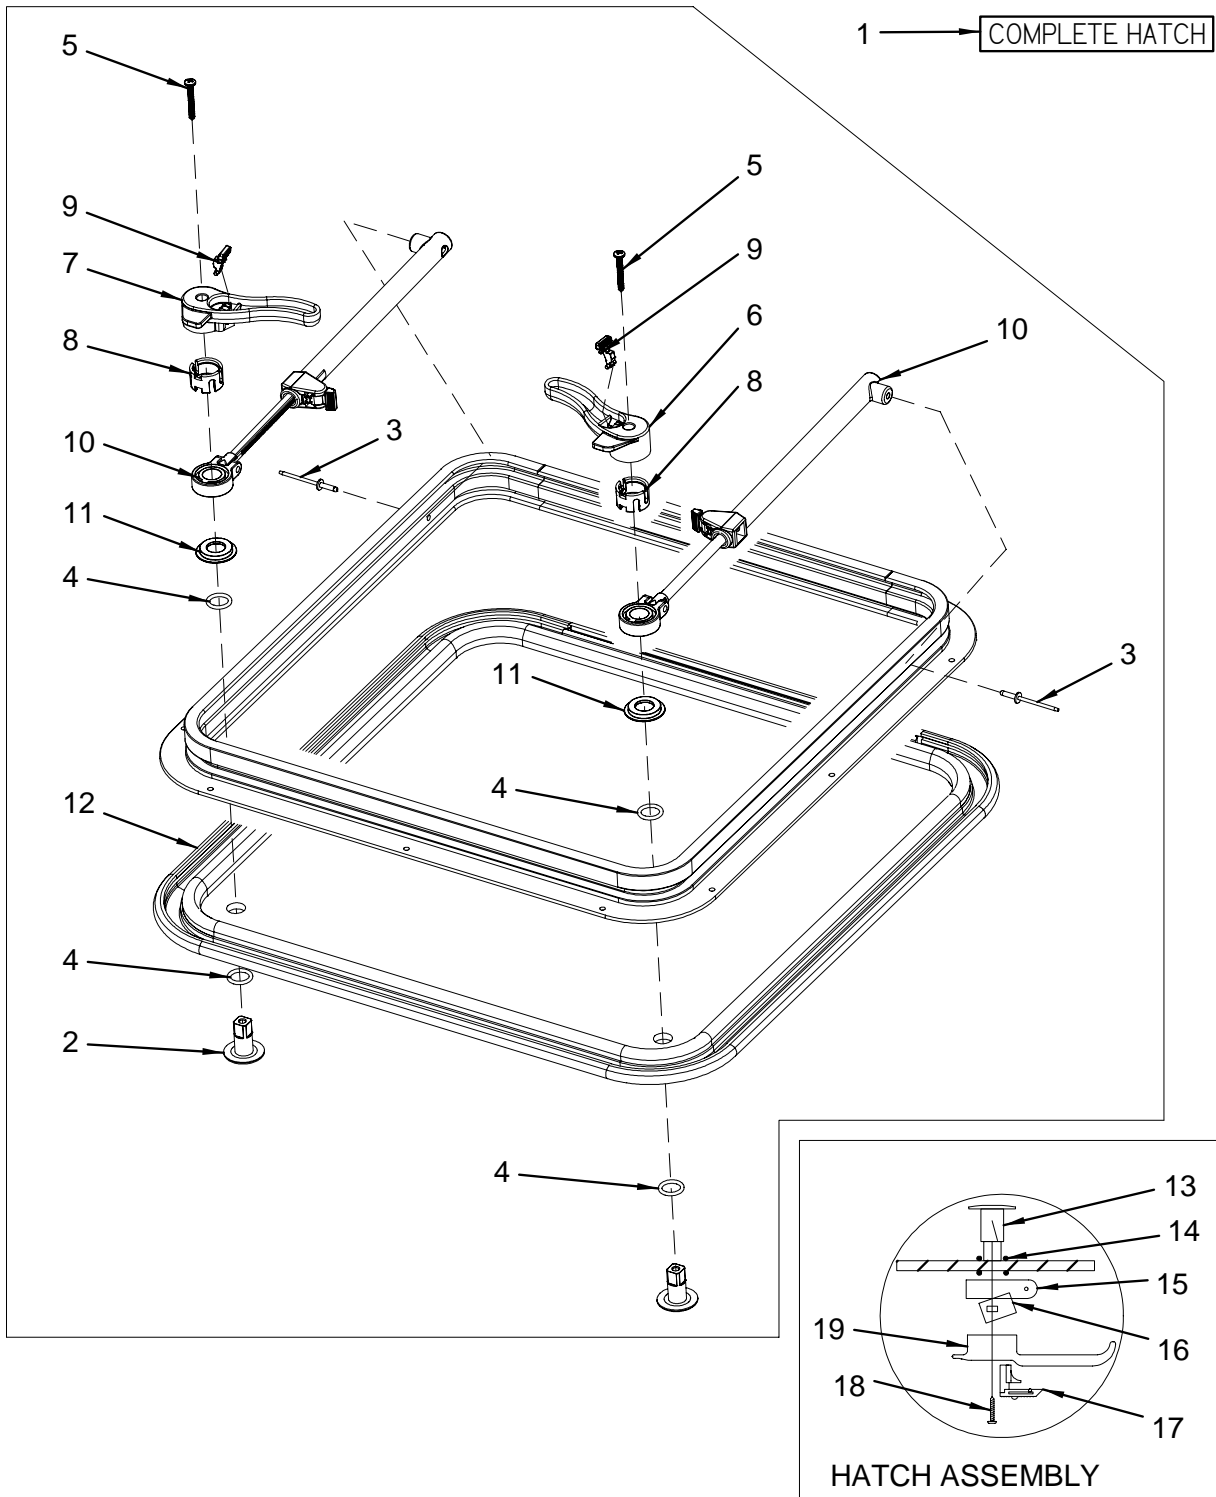

TRAPEZOID DECK HATCH