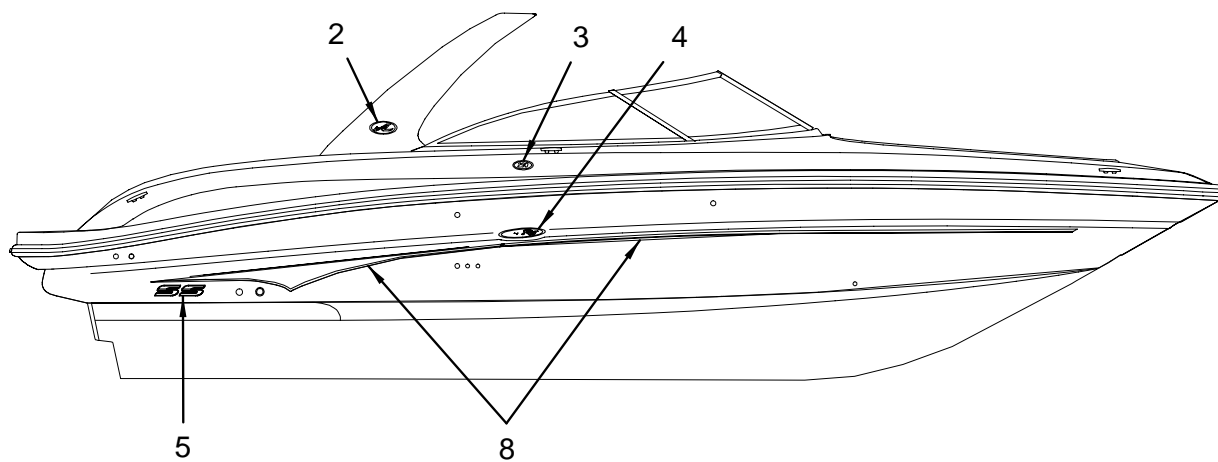

EXTERIOR (GRAPHICS) TWO TONE - BLUE