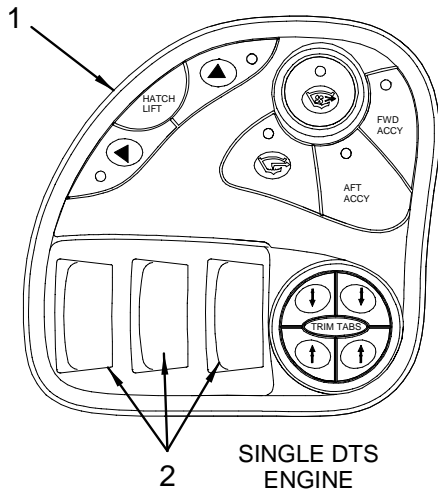

SWITCH PANEL