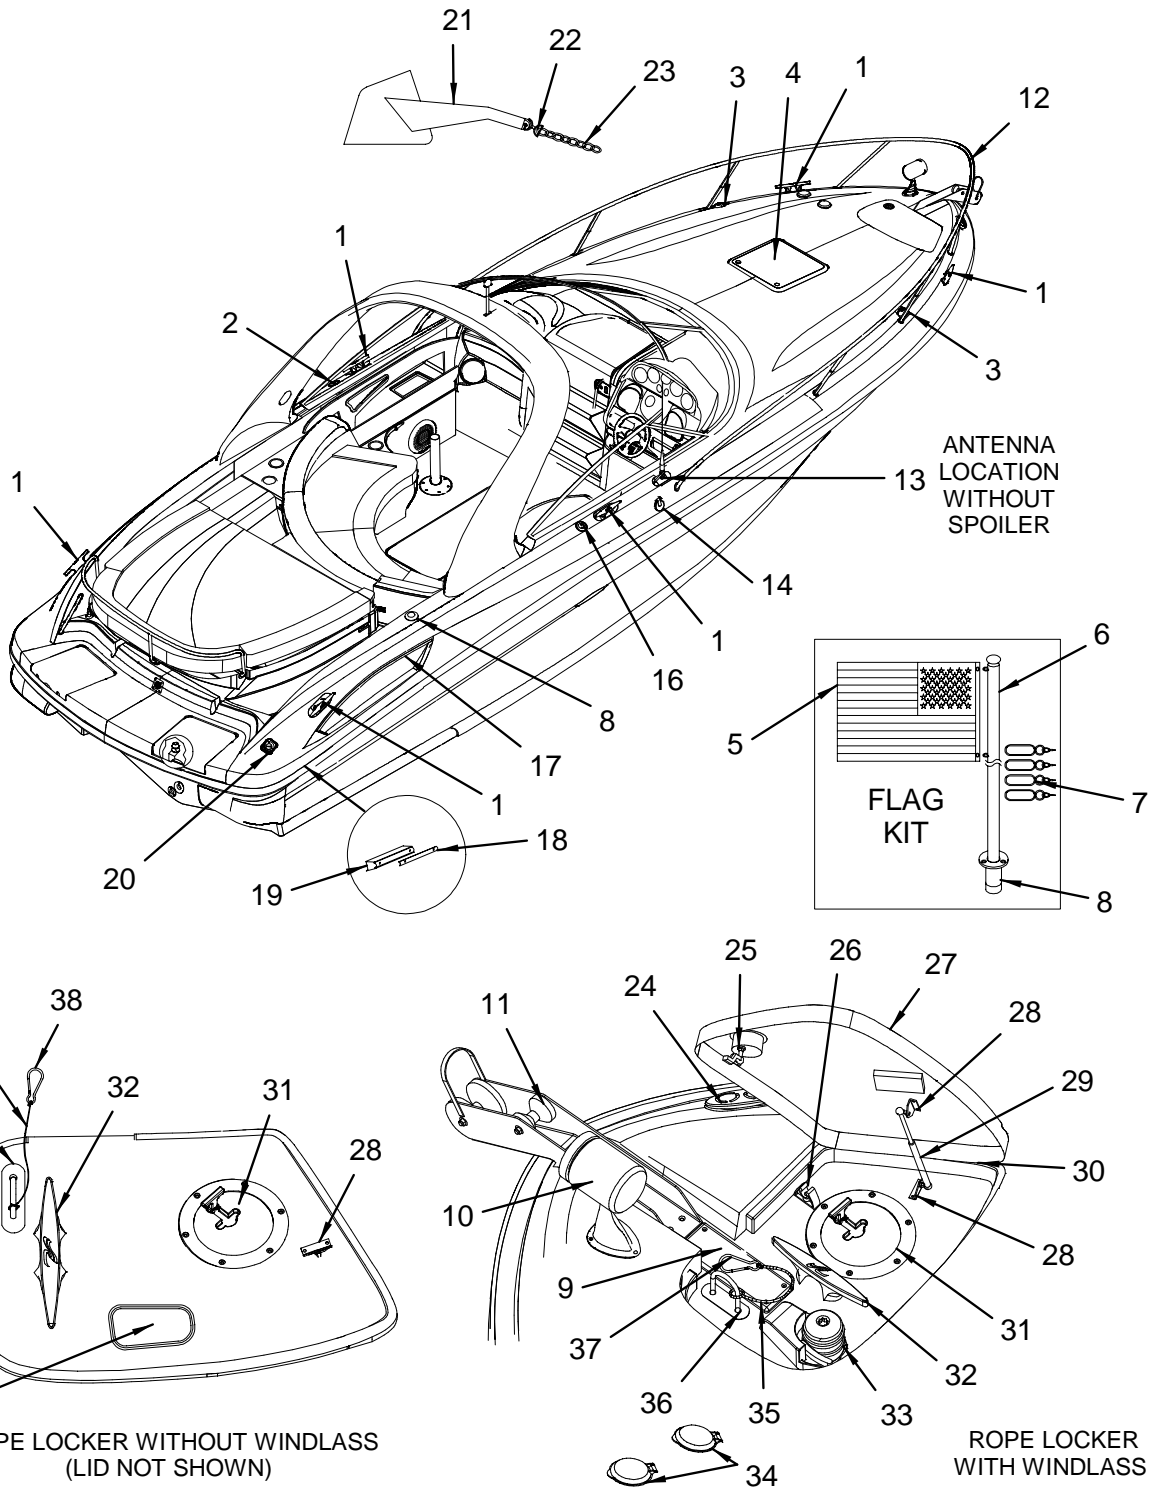

EXTERIOR (DECK)