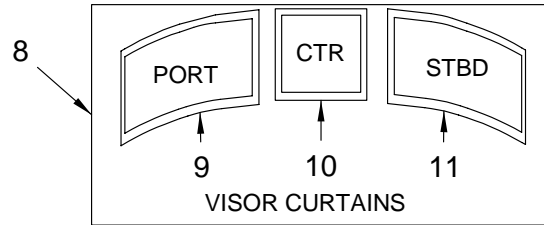

CANVAS (BLACK)

CANVAS HARDWARE

SHOCK CORD CLIP 22	LACING KNOB 23	PLASTIC PULL TAB 24	END CAP 25	JAW SLIDE 26	PULL PIN 27	RADIUS HINGE 28	SIDE SPACER 29	STRAIGHT HINGE 30	STRAP EYE 31

INSERT 32	SLIDE 33