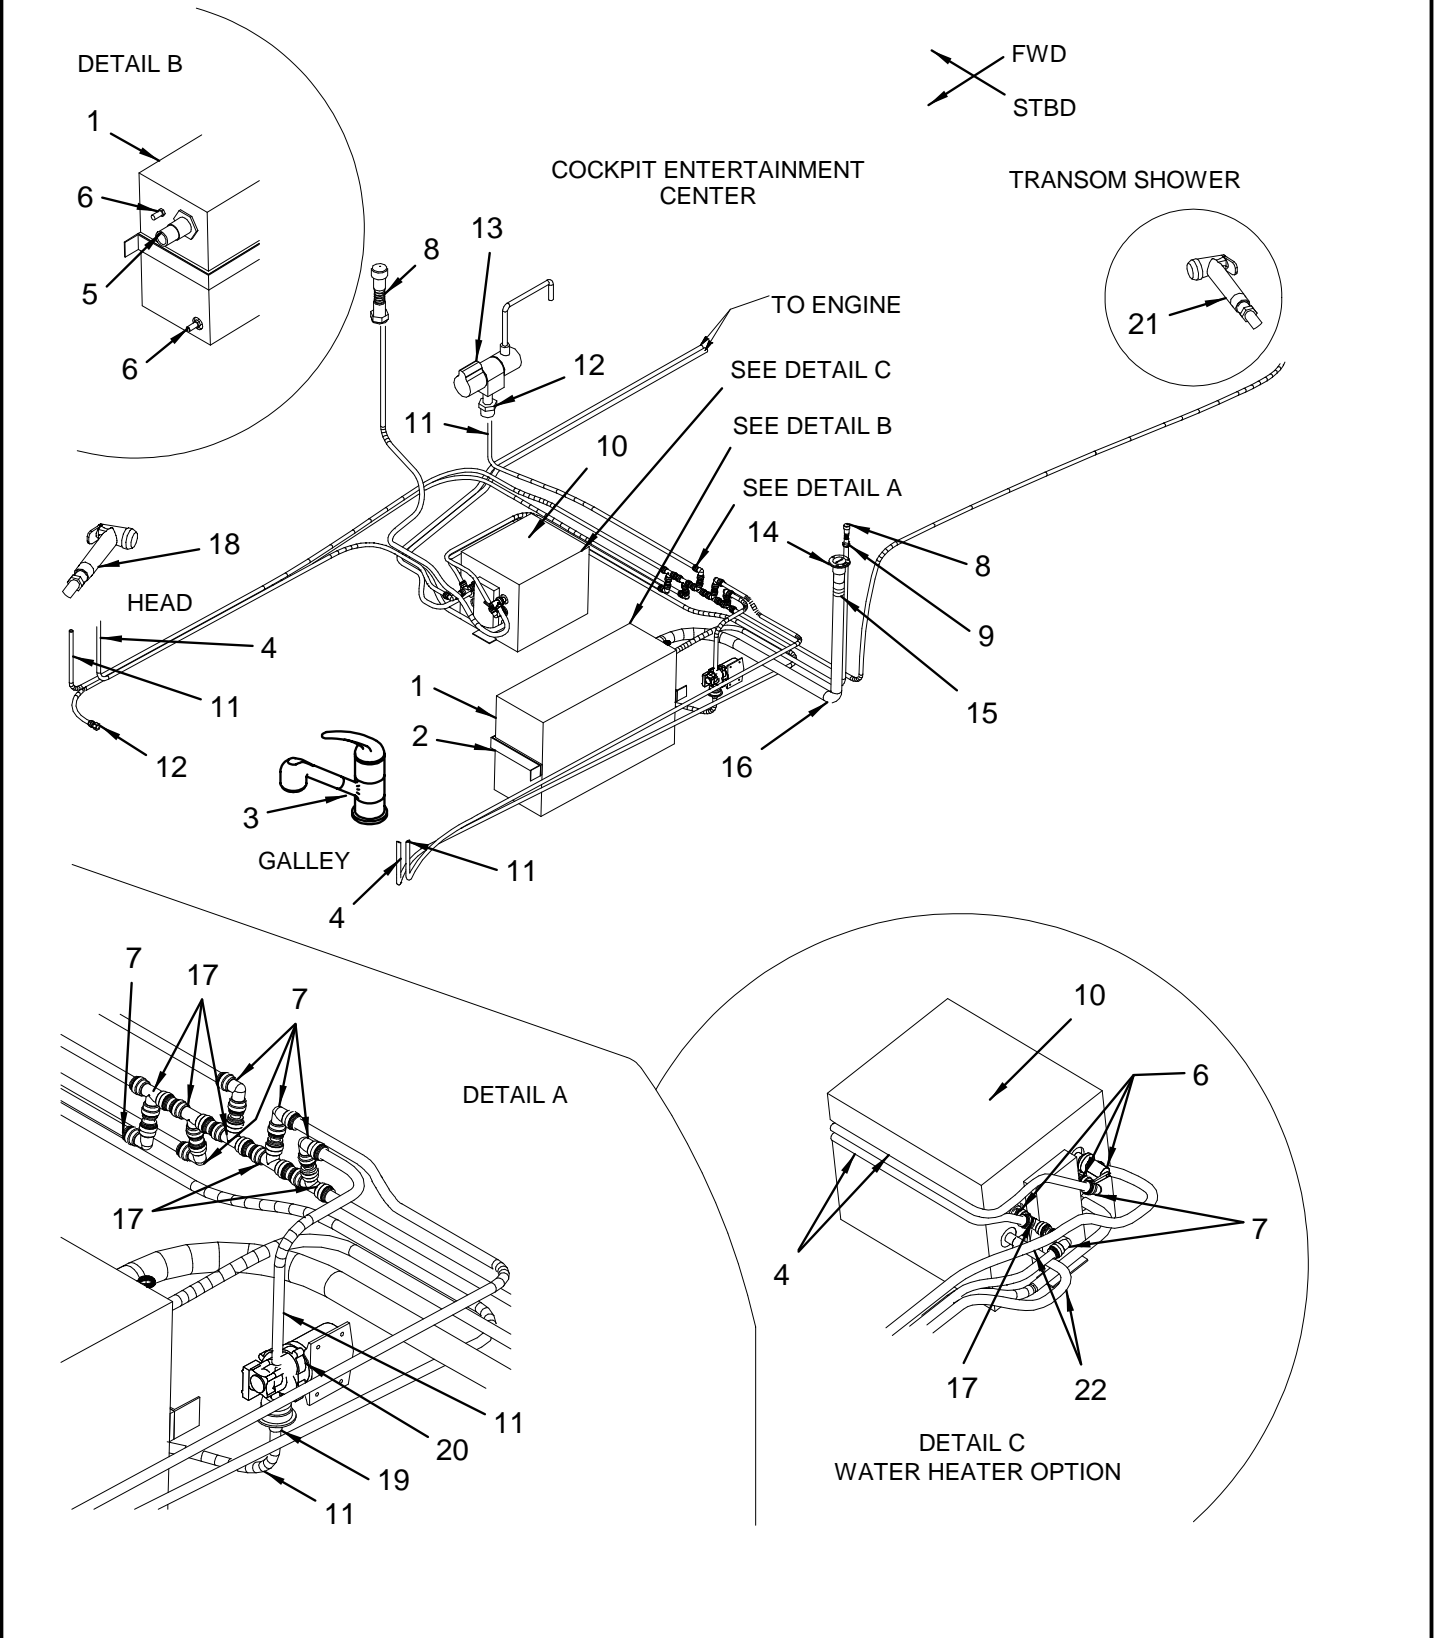

WATER SYSTEM