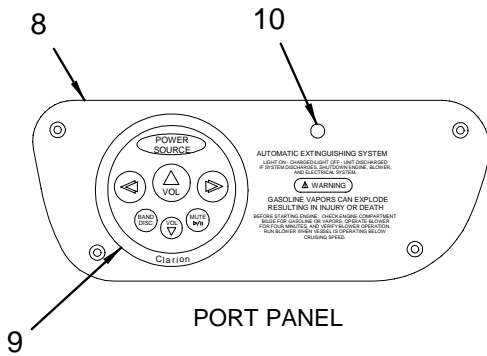

SWITCH PANEL