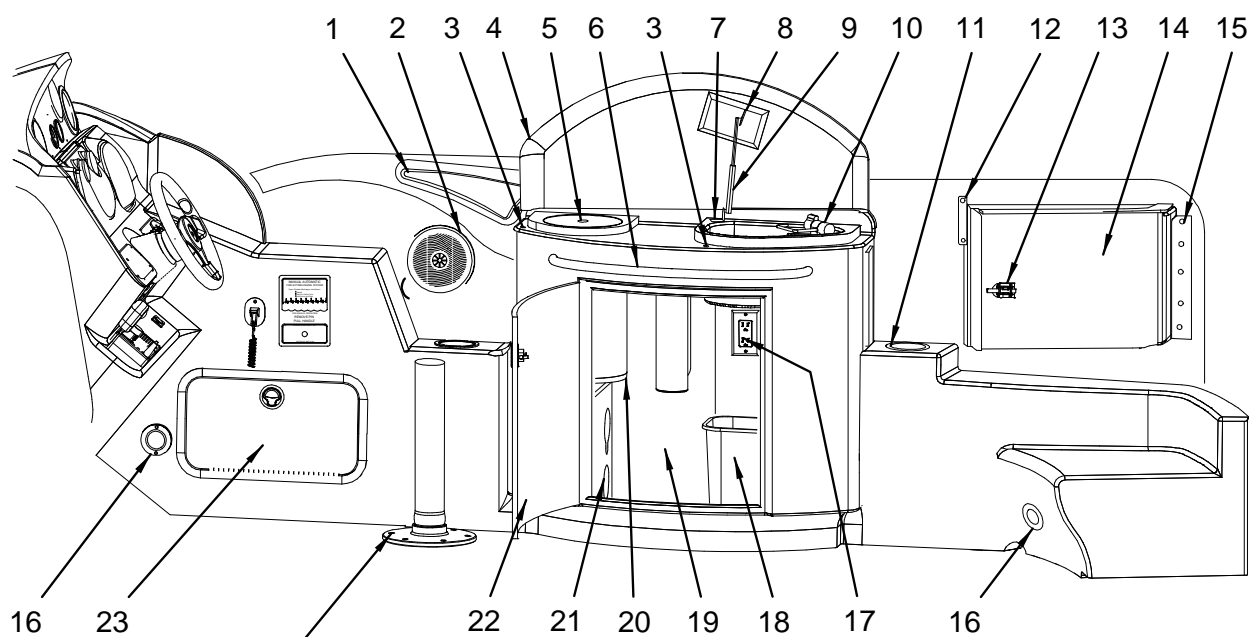

COCKPIT (STARBOARD VIEW) TWO BUCKETS WITH SUNPAD

SEE UPHOLSTERY PAGE
FOR HELM SEAT DETAILS