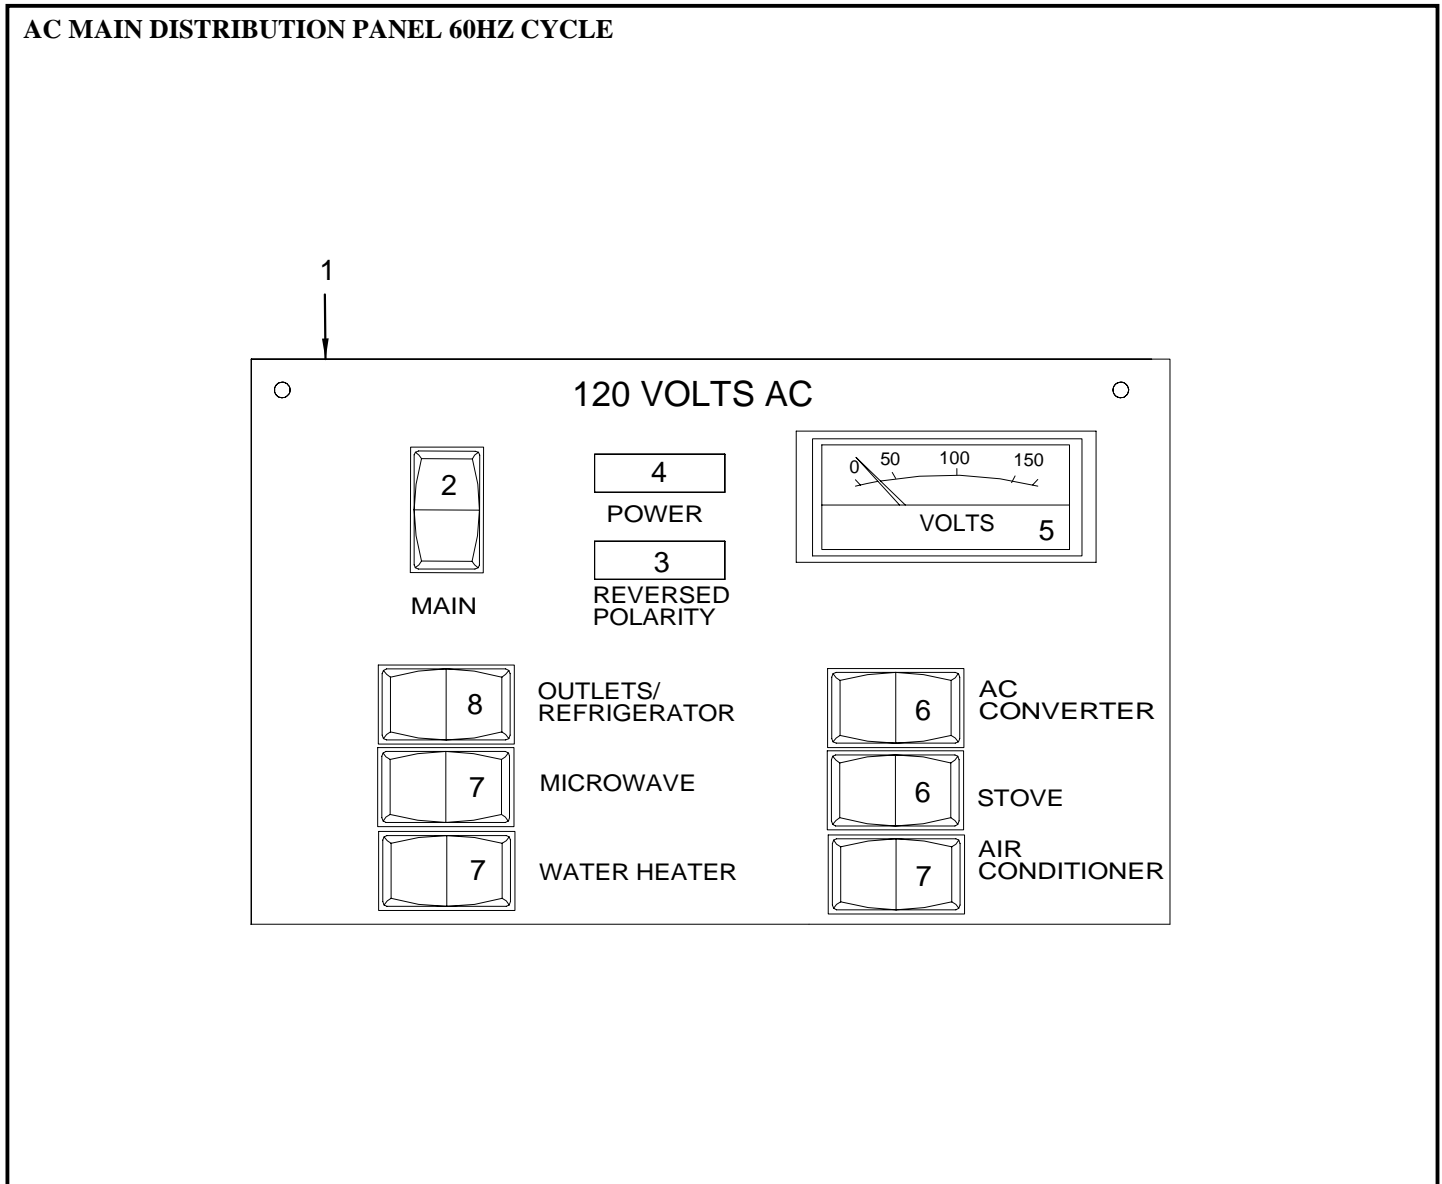

AC MAIN DISTRIBUTION PANEL 60HZ CYCLE

- 1 1508969 PANEL, 280DA-01 AC MDP 120/60
  (SHORE POWER PKG W/CONVERTER & CORD- 120V/60)
- 1524263 PANEL, BLANK:280DA-01 MDP AC
  (BLANK PANEL FOR 1508969)
- 2 648873 BRKR/ROCK, 2-POLE AC/DC VERT 30A WHT
- 3 557611 LIGHT, POLARITY RED 125V
- 4 572529 LIGHT, POLARITY GRN 125V
- 5 767608 GAUGE, VOLTMETER AC 0-150 ANALOG WINDOW MT SM
- 6 332593 BRKR/ROCK, SGL-POLE AC/DC HORZ 10A WHT
- 7 332031 BRKR/ROCK, SGL-POLE AC/DC HORZ 15A WHT
  (SHORE POWER PKG W/CONVERTER & CORD- 120V/60)
- 8 331991 BRKR/ROCK, SGL-POLE AC/DC HORZ 20A WHT
  (AIR CONDITIONING / HEATING - 220V/50)

NOT SHOWN

- 432872 PLUG, BRKR/ROCK