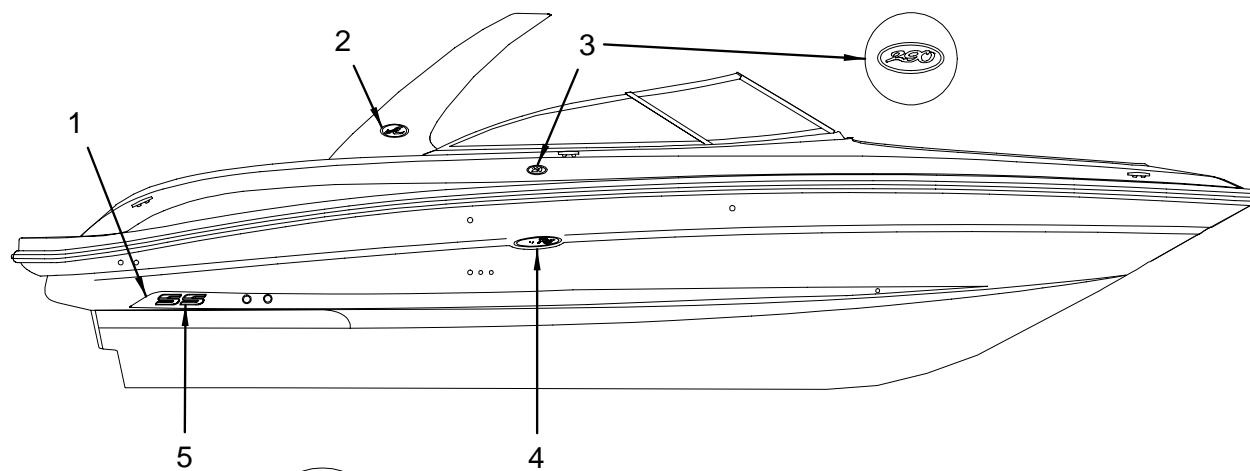

EXTERIOR (GRAPHICS) NO TWO TONE