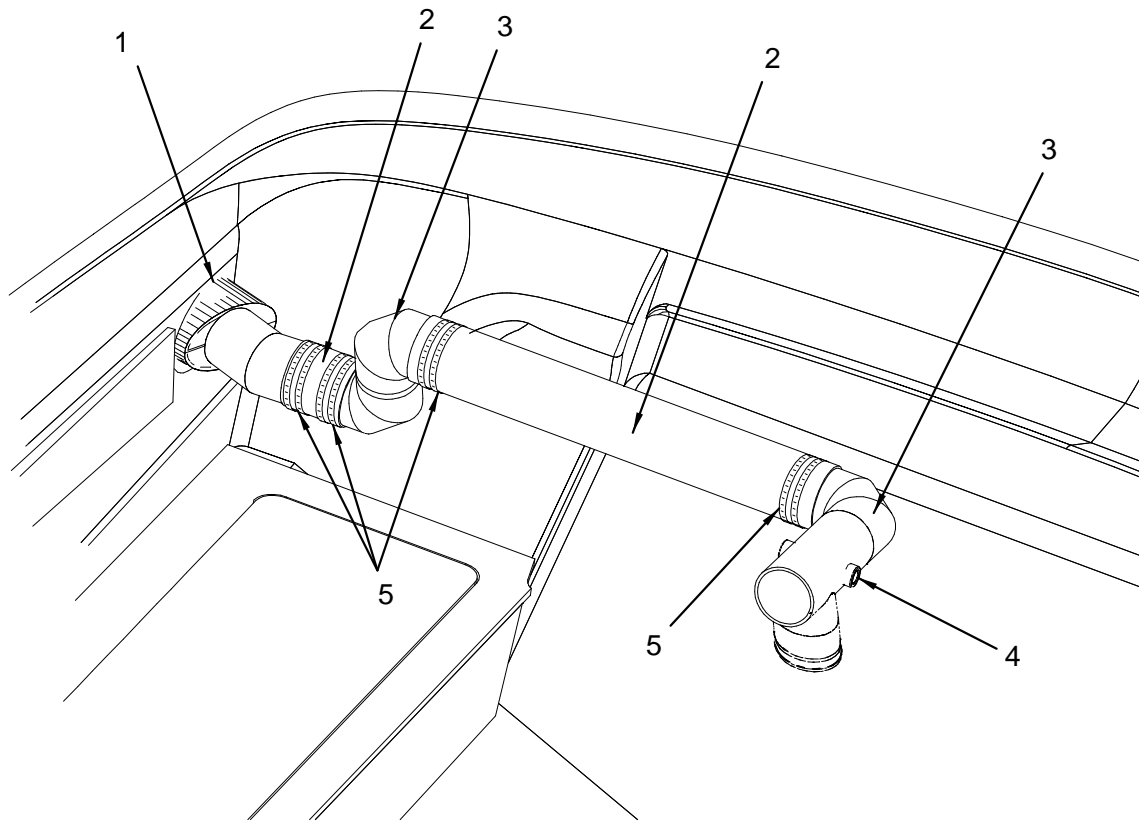

BILGE (EXHAUST SYSTEM OPTIONAL)

BILGE (EXHAUST SYSTEM OPTIONAL)

- 1 1778330 ACC PART, CORSA TIP 4" SS STB 290
  (PART OF 1848888)
- 1778328 ACC PART, CORSA TIP 4" SS PRT 290
  (PART OF 1848888)
- 2 124107 HOSE, EXHAUST 4" SW
  (CORSA THRU-HULL EXHAUST SYSTEM - SINGLE ENG)
  (CORSA THRU-HULL EXHAUST SYSTEM - TWIN ENG.)
- 3 1778332 ACC PART, CORSA OFFSET PIPE 4"X 3.5" SS 290
  (PART OF 1848888)
- 4 1778335 ACC PART, CORSA DIVERTER MERC 8.1 STB SE 290
  (PART OF 1848888)
- 1778334 ACC PART, CORSA DIVERTER MERC 8.1 PRT SE 290
  (PART OF 1848888)
- 5 256750 CLAMP, HOSE #88 4.25"-6" SS .505

NOT SHOWN

- 1848888 MUFFLER, CAPT CALL W/ELBOW/RSR 290SS BLK
  (COMPLETE SYSTEM)
  (CORSA THRU-HULL EXHAUST SYSTEM - SINGLE ENG)
- 1792733 ACC PART, T-5.0/5.7/6.2L SIDE EXIT EXH '05
  (CORSA THRU-HULL EXHAUST SYSTEM - TWIN ENG.)
- 1583384 ACC PART, MERC EXHAUST PIPE (Y PIPE)
  (GAS - SINGLE ENGINE)