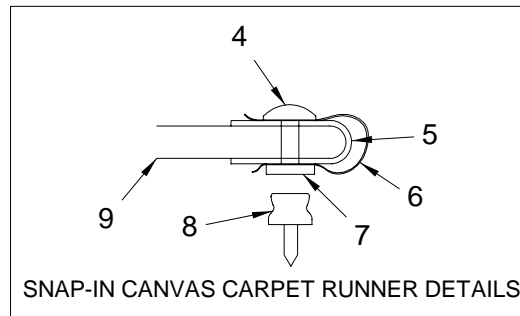

**INTERIOR (CANVAS CARPET RUNNER)**

1 —→ CARPET RUNNER COMPLETE

2

3

SNAP-IN CANVAS CARPET RUNNER DETAILS

**INTERIOR (CANVAS CARPET RUNNER)**

- 1 1887322 290SS 07,CARPET RNR,CMPLT
- 2 1887323 290SS 07,CARPET RNR,FWD
- 3 1887324 290SS 07,CARPET RNR,AFT
- 4 154401 SNAP BUTTON, W/1/4" BARREL
- 5 1899026 BINDING, CANVAS 1" BEIGE SNBRLA STRAIGHT
- 1899030 BINDING, CANVAS 1" CDT GRY SNBRLA STRAIGHT
- 6 1790664 SNAP REINFORCEMENT, PLAS BACKER 500 PC/ROLL
- 7 154393 SNAP SOCKET, MED ACTION
- 8 154369 SNAP STUD, W/#8 X 3/8" PH SS
- 9 1898309 CANVAS, SUNBRELLA BEIGE 60" #6020
- 1117365 CANVAS, SUNBRELLA CADET GRY 60" #6030