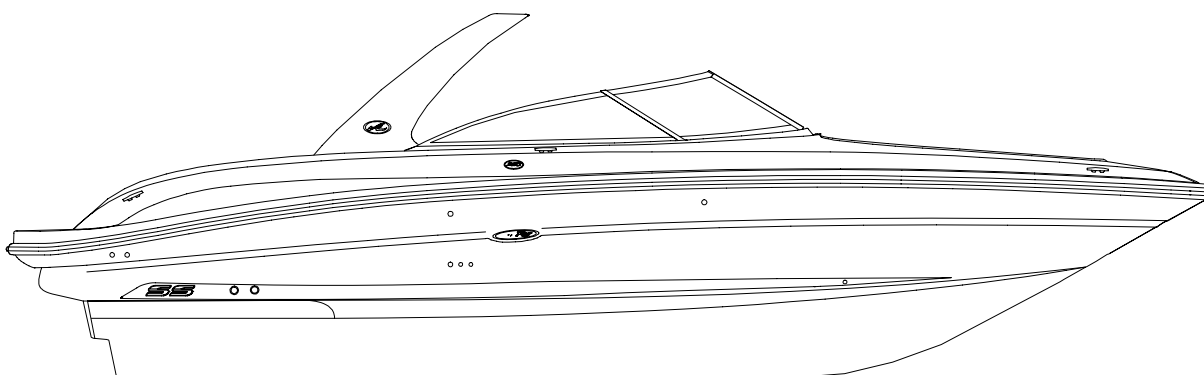

GELCOATS

GELCOATS

- 1880549 GEL COAT, ARCTIC WHITE MMHP 5799W90073
  (HULL, DECK AND SMALL PARTS)
- 1558469 GEL COAT, MAXGUARD LE PEARL
  (SHOWER)
- 1891217 GEL COAT, BILGE PEARL G920LB90935 AOC
  (BILGE, UNDERSIDE OF DECK AND SMALL PARTS)
- 1690845 GEL COAT, JET BLK
  (BLACK TWO TONE HULL)
- 1799781 GEL COAT, NEW PEWTER VALSPAR
  (PEWTER TWO TONE HULL)
- 1801662 GEL COAT, TITANIUM 2
  (TITANIUM TWO TONE HULL)
- 1914134 GEL COAT, BLUSHGUARD BURGUNDY 5769R90018A
  (BURGUNDY TWO TONE HULL)
- 1899162 GEL COAT, SEA RAY BLUE 952 LK 197
  (BLUE TWO TONE HULL)