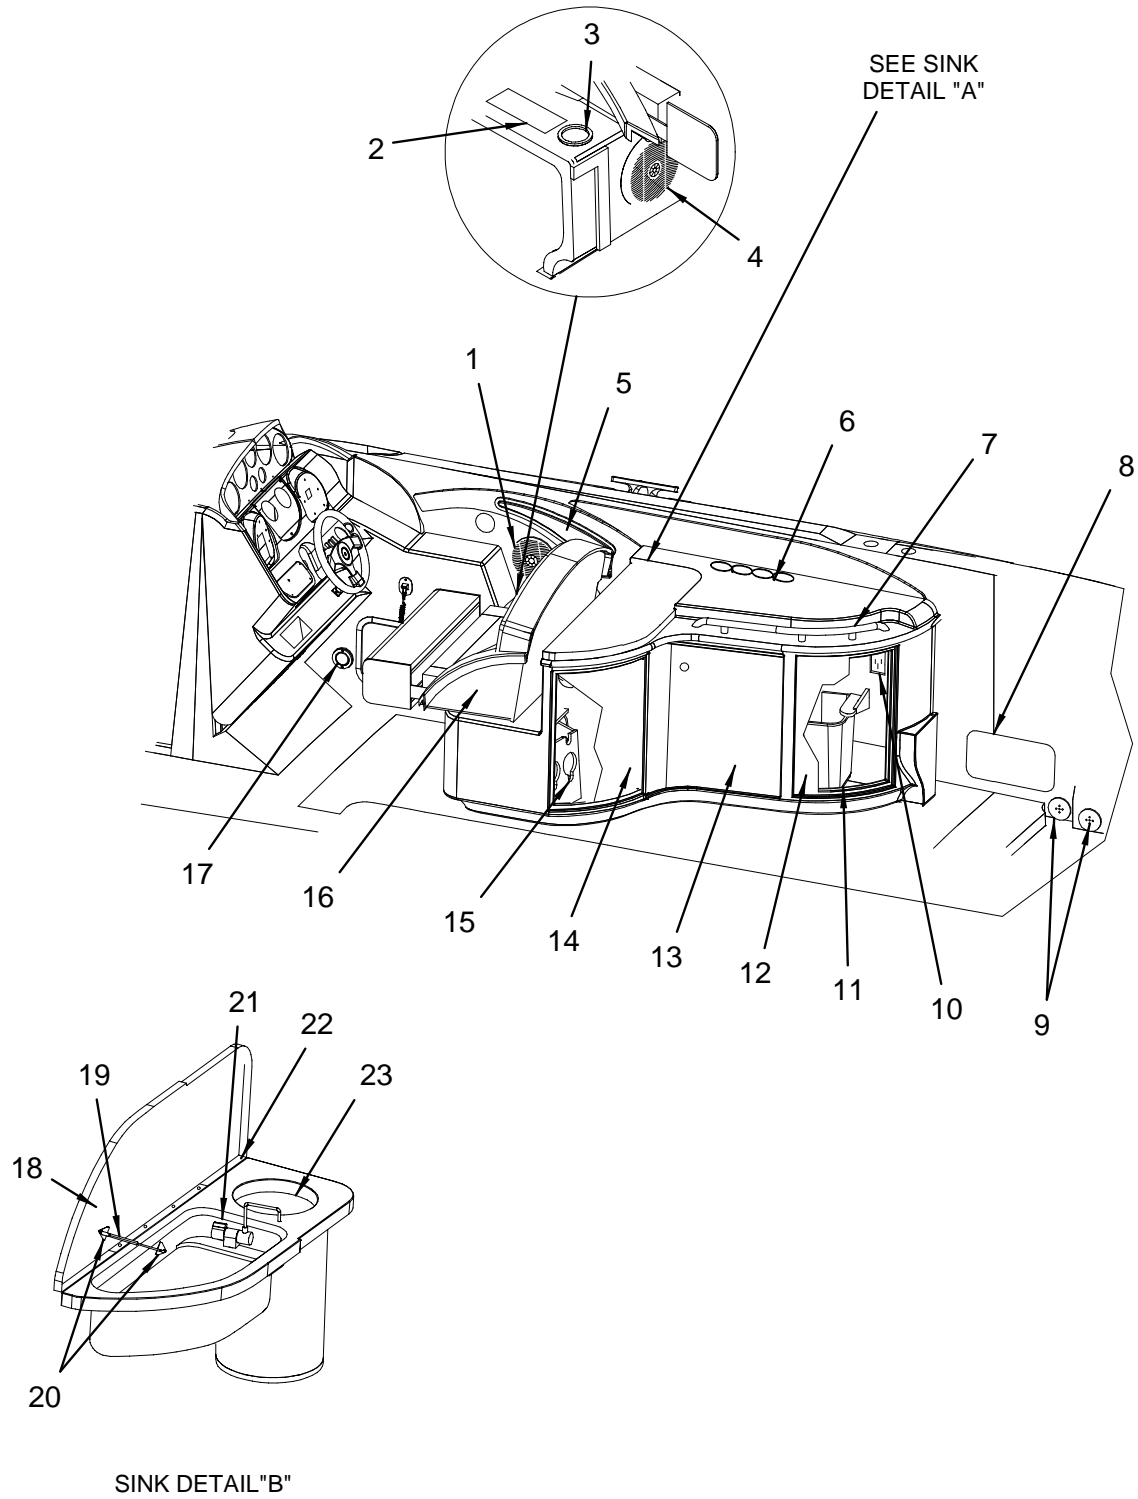

**NOT SHOWN**

- 826453 SHIM, DOOR STRIKER
- 1547710 TRACK, HDPE 290SS STBD END COVER BOTTOM
- 1547728 TRACK, HDPE 290SS STBD ENG COVER FACE

COCKPIT (STARBOARD VIEW) DOUBLE HELM