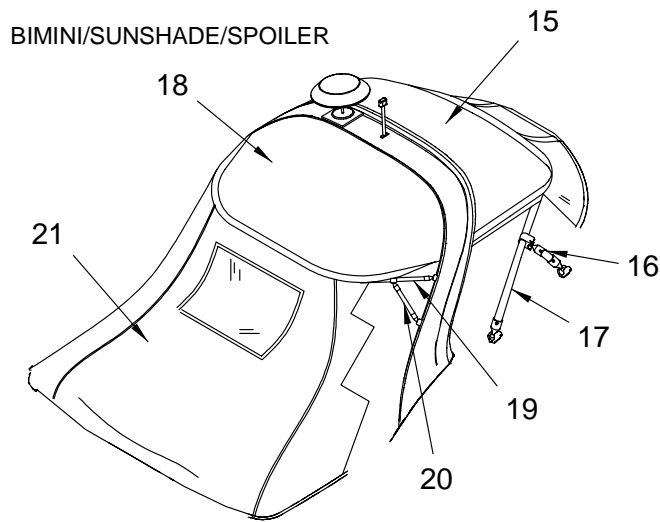

CANVAS (BLACK)

CANVAS HARDWARE

SHOCK CORD CLIP 22	LACING KNOB 23	PLASTIC PULL TAB 24	END CAP 25	JAW SLIDE 26	PULL PIN 27	RADIUS HINGE 28	SIDE SPACER 29	STRAIGHT HINGE 30	STRAP EYE 31

INSERT 32	SLIDE 33