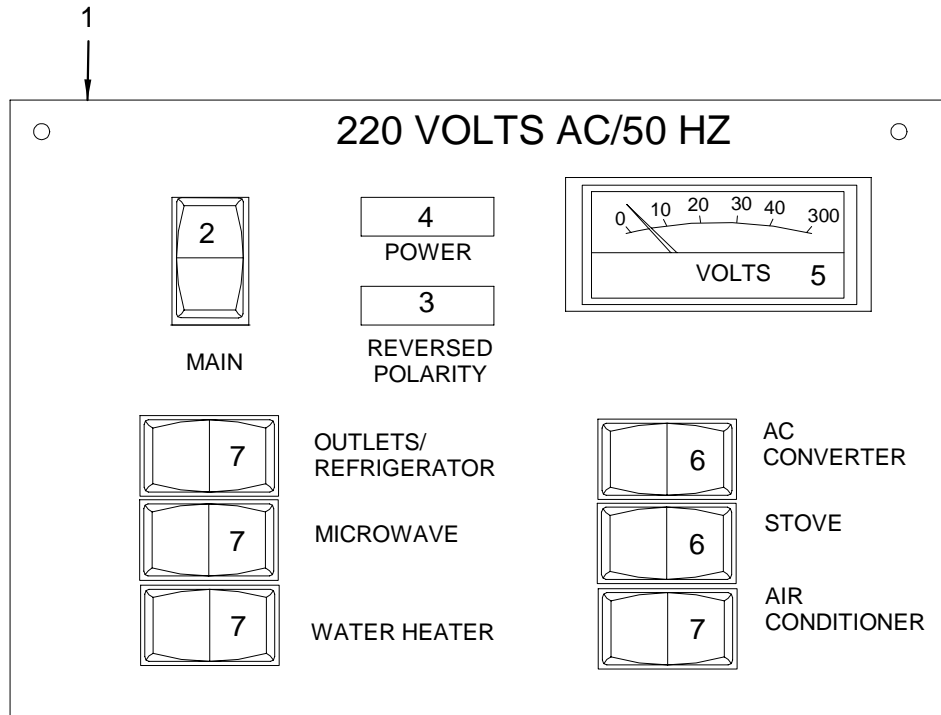

AC MAIN DISTRIBUTION PANEL 50HZ CYCLE

AC MAIN DISTRIBUTION PANEL 50HZ CYCLE

- 1 1508977 PANEL, 280DA-01 AC MDP 220/50
  (SHORE POWER PKG W/CONVERTER & CORD- 220V/50)
- 1524271 PANEL, BLANK:280DA-01 MDP AC 220/50
  (BLANK PANEL FOR 1508977)
- 2 440354 BRKR/ROCK, 2-POLE AC/DC VERT 20A WHT
- 3 557629 LIGHT, POLARITY RED 220V
- 4 557603 LIGHT, POLARITY GRN 220V
- 5 796334 GAUGE, VOLTMETER AC 0-300 ANALOG WINDOW MOUNT
- 6 353326 BRKR/ROCK, SGL-POLE AC/DC HORZ 5A WHT
  (SHORE POWER PKG W/CONVERTER & CORD- 220V/50)
- 7 332593 BRKR/ROCK, SGL-POLE AC/DC HORZ 10A WHT

NOT SHOWN

- 432872 PLUG, BRKR/ROCK