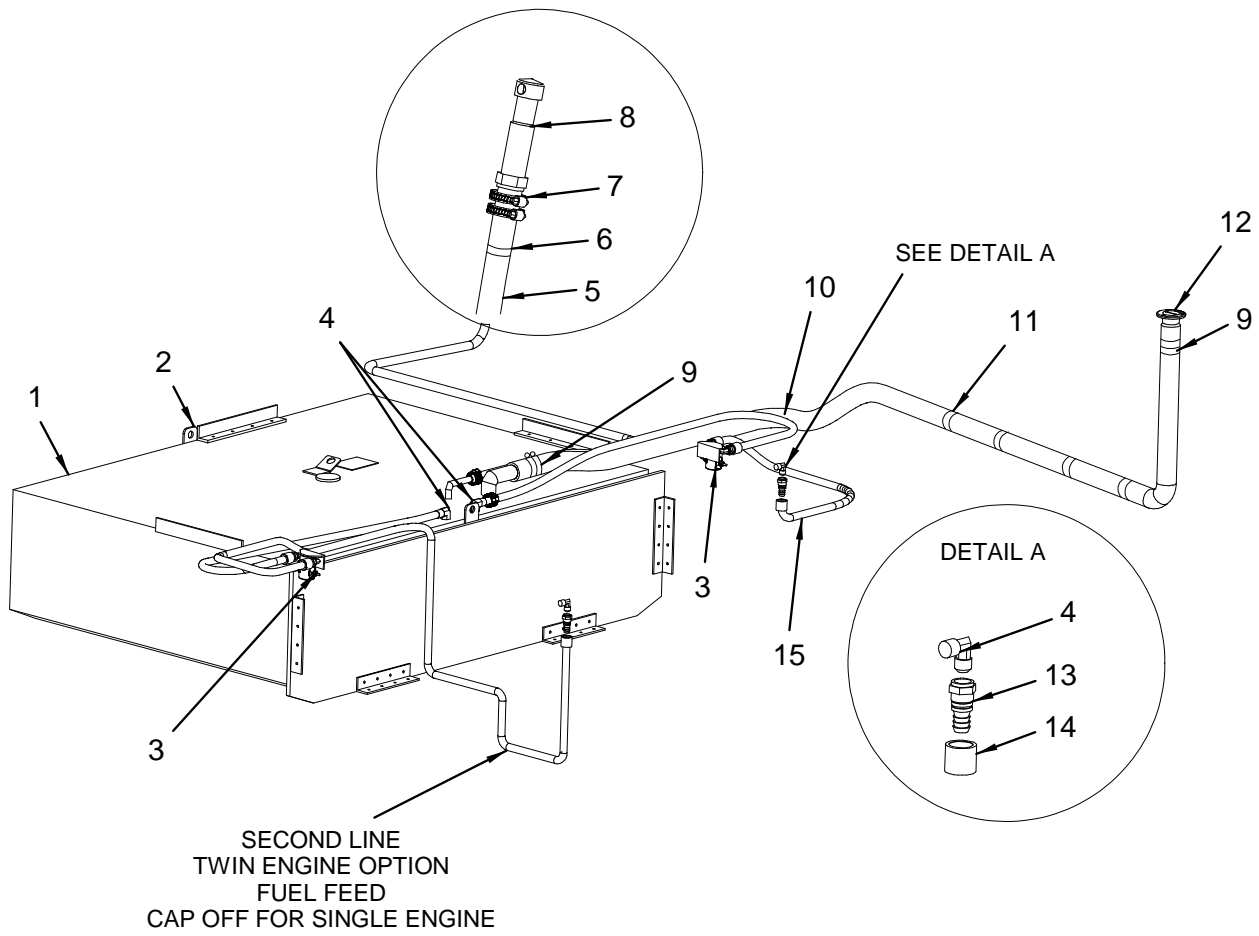

FUEL SYSTEM