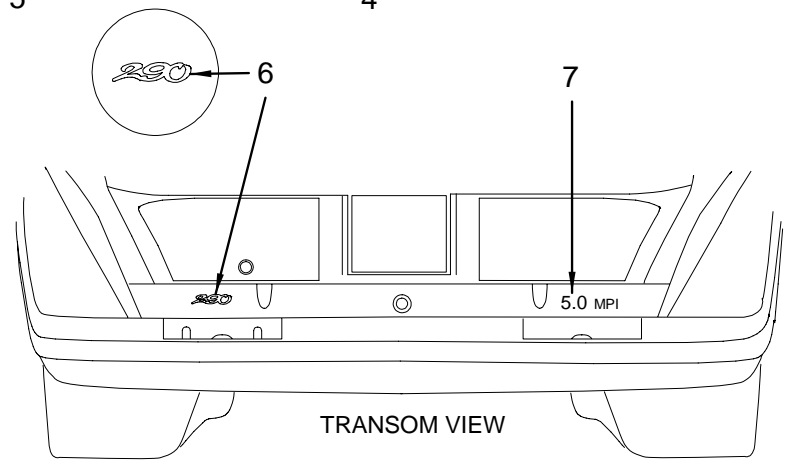

EXTERIOR (GRAPHICS) TWO TONE - BLACK