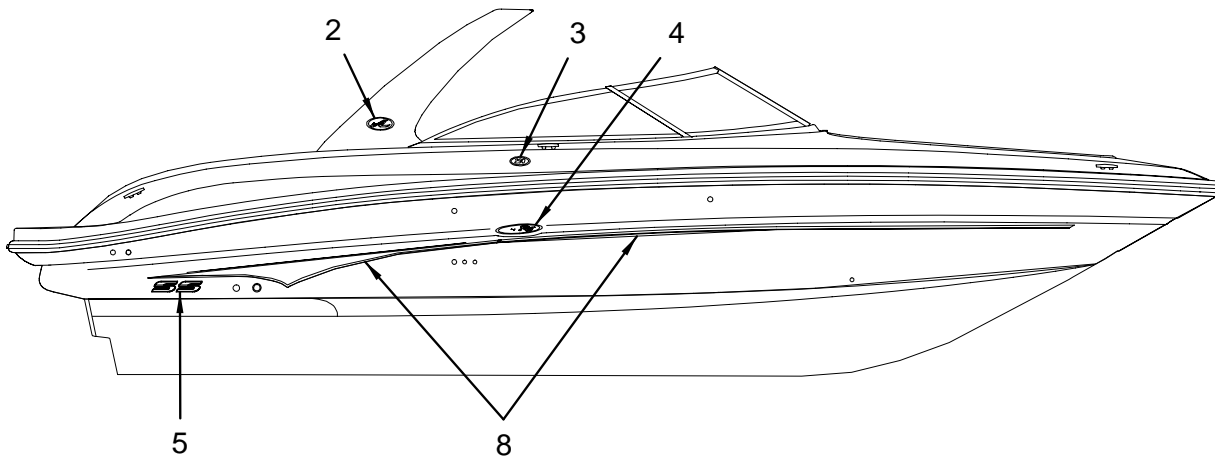

EXTERIOR (GRAPHICS) TWO TONE- BURGUNDY