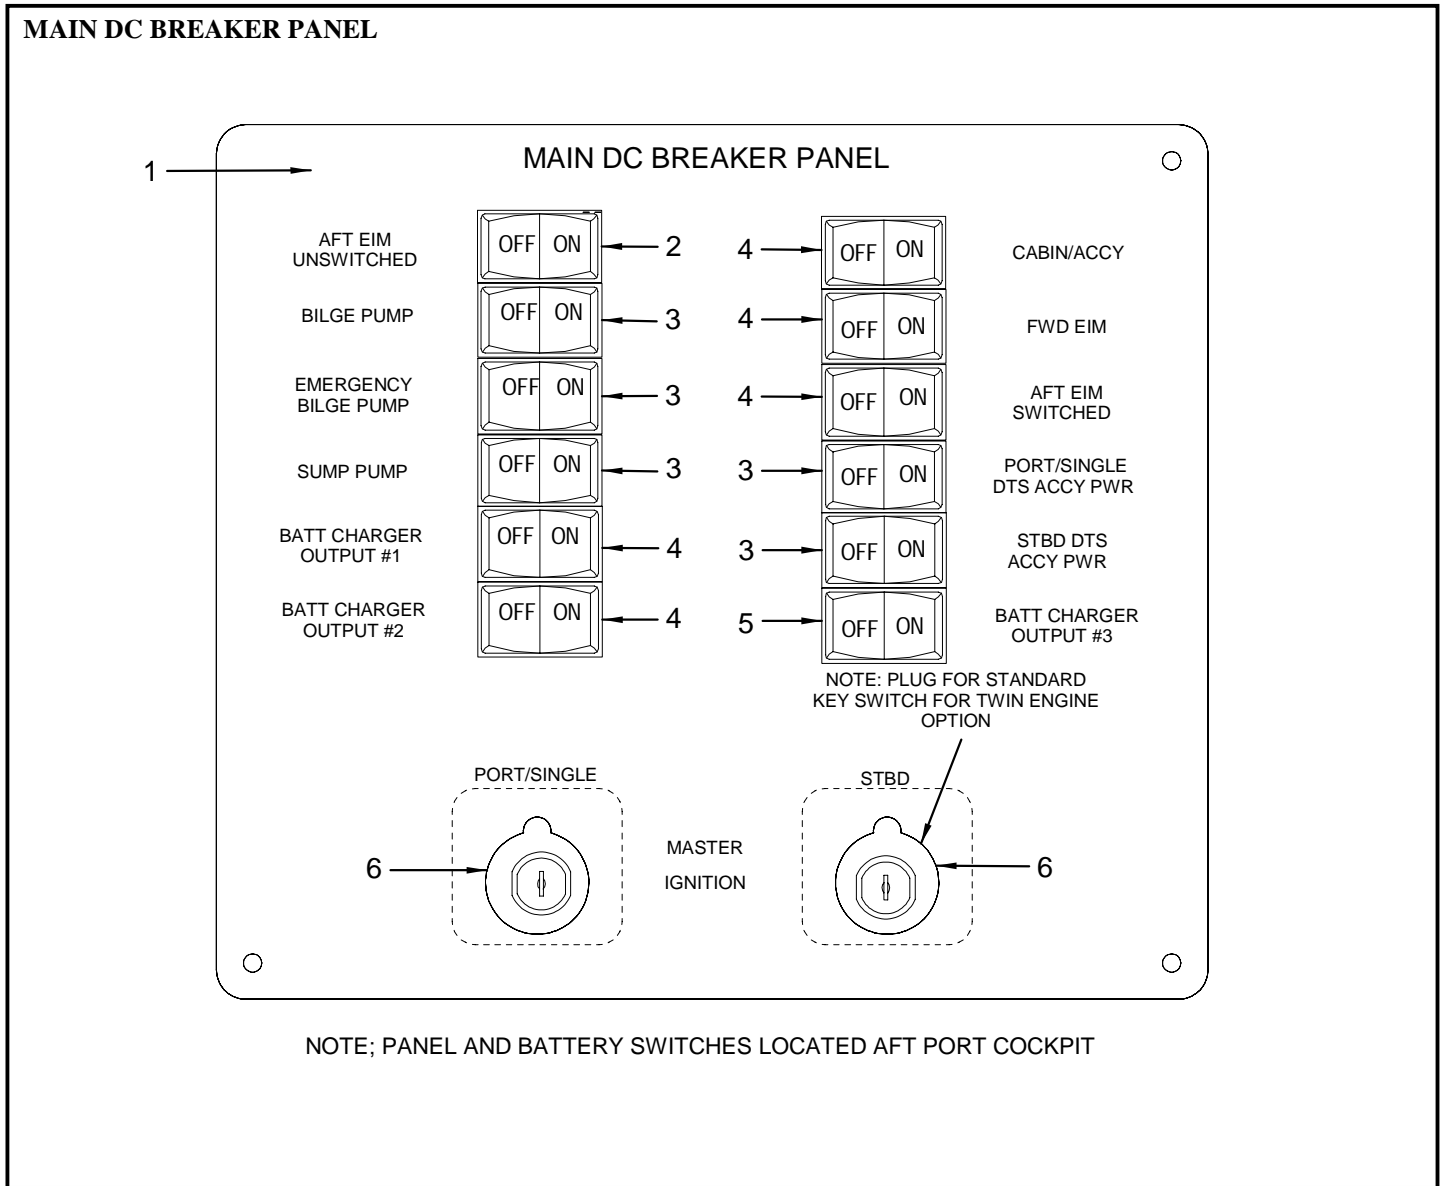

MAIN DC BREAKER PANEL

- 1 1892308 PANEL, 290SS/SLX/280DA DTS MDC BRKR SNGL GAS (GAS - SINGLE ENGINE)
- 1892309 PANEL, 280DA/290SS/SLX-08 DTS MDC BRKR T/E (TWIN - SINGLE ENGINE)
- 1892311 PANEL, BLANK:280DA/290SS/SLX-08 DTS MDC BRKR (BLANK PANEL FOR 1892308 & 1902309)
- 1848981 PANEL, 280DA/290SS/SLX-07 MDC BRKR VOLVO (DIESEL - TWIN ENGINE)
- 1848982 PANEL, BLANK:280DA/290SS/SLX-07 MDC BRKR (BLANK PANEL FOR 1848981)
- 1746488 PANEL, LDPVC 290SS/300-DA OPT DC BRKR DSL OPT (DIESEL - TWIN ENGINE WITH U-SHAPE AFT SEATING)
- 1547678 PANEL, LDPVC 290SS-01 OPT DC BRKR (GAS - TWIN ENGINE TWO (2) BUCKET SEATS W/ SUN PAD)
- 1547660 PANEL, LDPVC 290SS-01 STD DC BRKR (GAS - SINGLE ENGINE WITH TWO (2) BUCKET SEATS W/ SUN PAD)
- 2 1412006 BRKR/ROCK, SGL-POLE MNL RSET DC IGNPRT 30A YL
- 3 1181726 BRKR/ROCK, SGL-POLE MNL RSET DC IGNPRT 5A YLW
- 4 1181775 BRKR/ROCK, SGL-POLE MNL RSET DC IGNPRT 50A YL
- 5 432872 PLUG, BRKR/ROCK (GAS - SINGLE ENGINE)
- 1181775 BRKR/ROCK, SGL-POLE MNL RSET DC IGNPRT 50A YL (GAS - TWIN ENGINE) (DIESEL - TWIN ENGINE)
- 6 1820272 SWITCH, IGN ASSY 3-POS
- 1883476 SWITCH, DTS IGN ASSY DUAL 3-POS W/MATCHED KEY

6 179689 PLUG, HOLE 7/8" BLK (USED ONLY ON GAS SINGLE ENGINE AND TWIN DIESEL ENGINES)