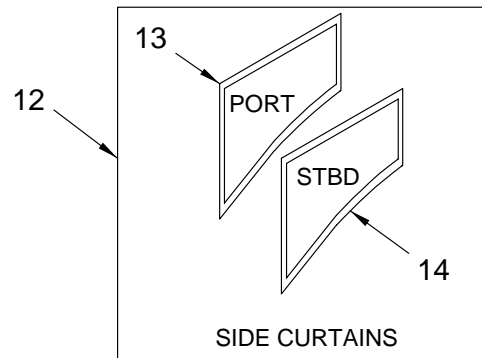

CANVAS (BLACK)

CANVAS HARDWARE

SHOCK CORD CLIP 22	LACING KNOB 23	PLASTIC PULL TAB 24	END CAP 25	JAW SLIDE 26	PULL PIN 27	RADIUS HINGE 28	SIDE SPACER 29	STRAIGHT HINGE 30	STRAP EYE 31

INSERT 32	SLIDE 33