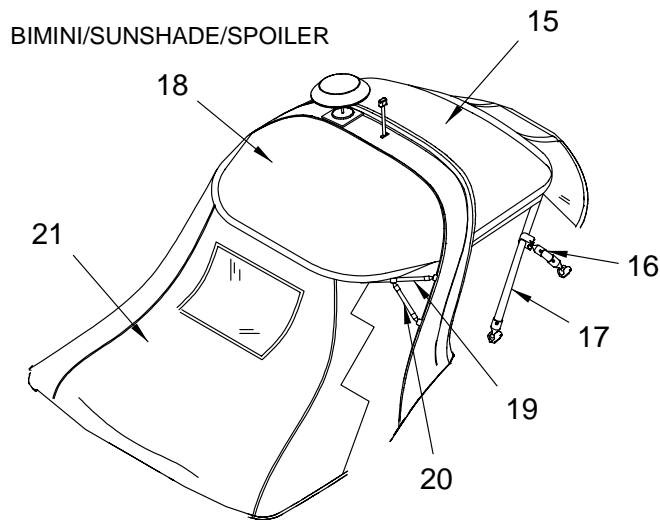

CANVAS (BLUE - MARINE MIDNIGHT)

CANVAS HARDWARE

SHOCK CORD CLIP 22	LACING KNOB 23	PLASTIC PULL TAB 24	END CAP 25	JAW SLIDE 26	PULL PIN 27	RADIUS HINGE 28	SIDE SPACER 29	INSERT 32	SLIDE 33	STRAIGHT HINGE 30	STRAP EYE 31