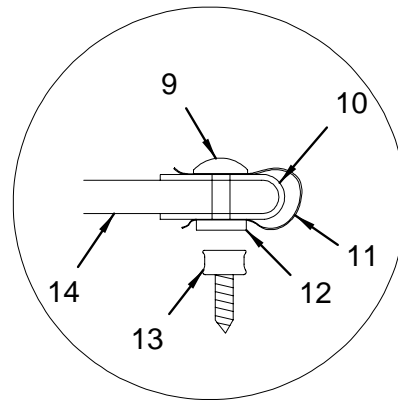

SNAP DETAIL