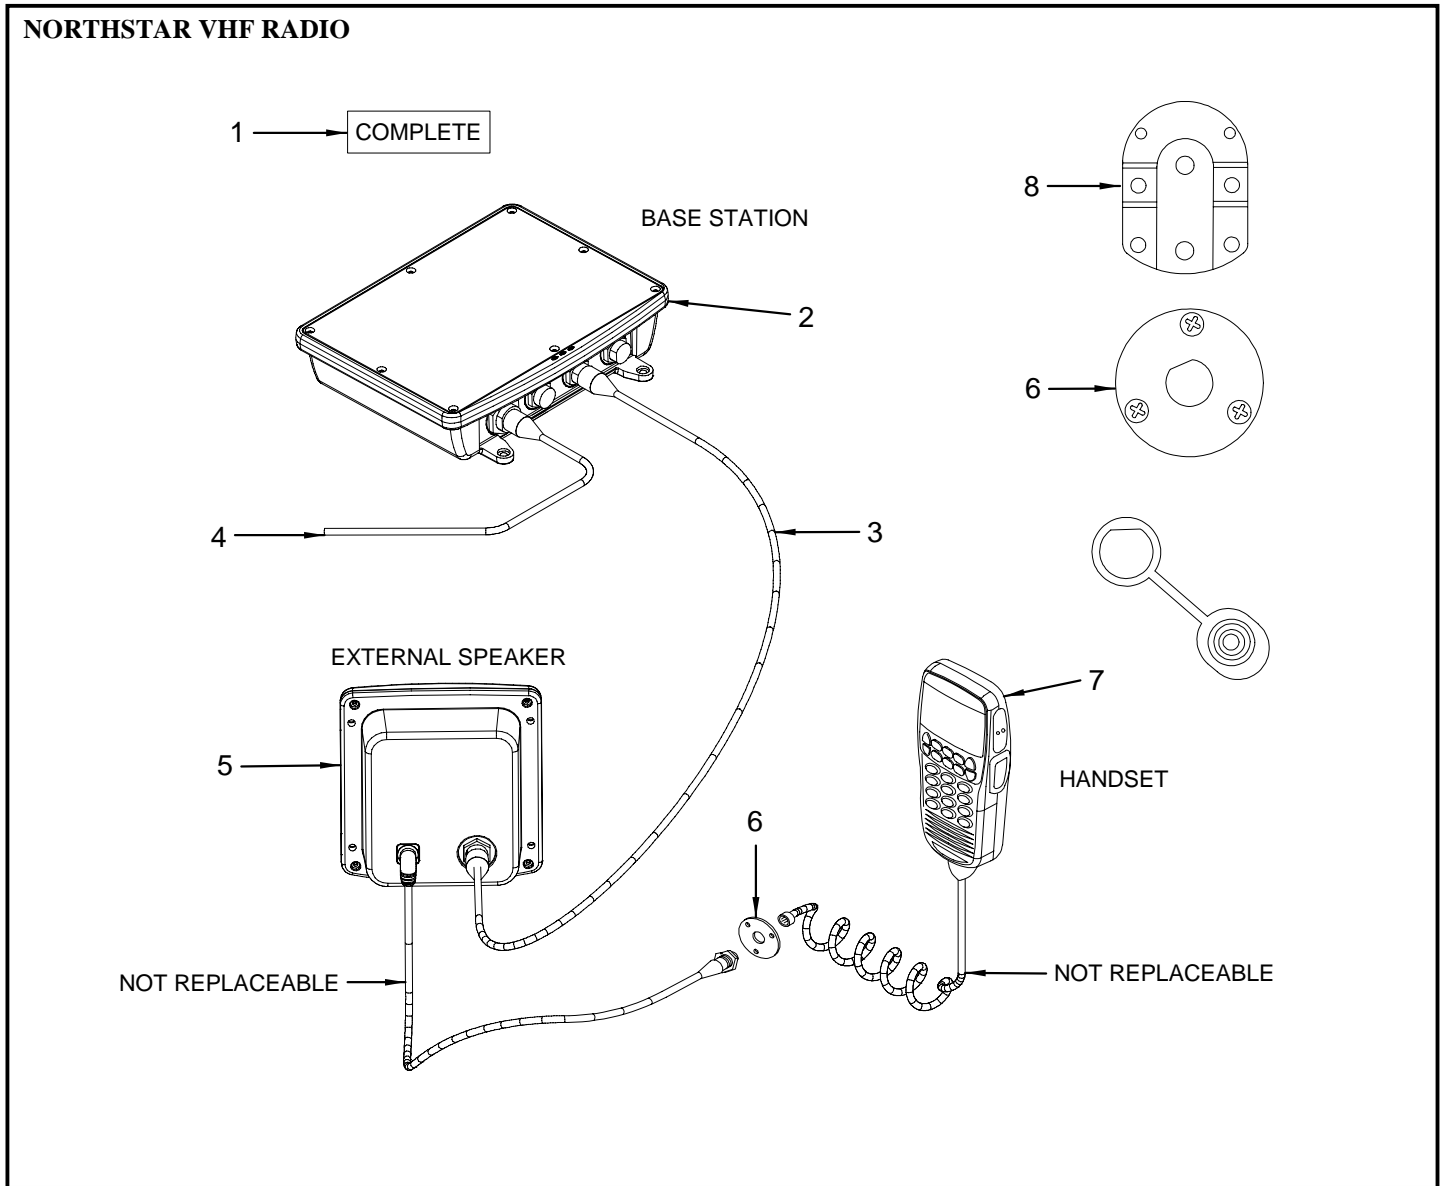

NORTHSTAR VHF RADIO

- 1 1839235 RADIO, VHF NRTHSTR PLAT COLOR
  (COMPLETE PACKAGE INCLUDES ALL PARTS LISTED ABOVE)
- 1888915 RADIO, VHF NRTHSTR SNGL STA GRY 6100I/EURO
  (CE COUNTRIES ONLY)
- 2 1807908 BASE, PLAS NRTHSTR VHF RADIO BLKBOX
  (PART OF 1839235)
- 3 1807869 HARNESS, NRTHSTR VHF BLKBX TO SPKR CBL 72"
  (PART OF 1839235)
- 4 1807871 HARNESS, NRTHSTR VHF BLKBX PWR CBL 6"
  (PART OF 1839235)
- 5 1896838 SPEAKER, REMOTE NRTHSTR VHF BLKBOX BLK
  (PART OF 1839235)
- 6 1878760 RADIO, VHF MIC PLATE BLK
  (PART OF 1839235)
- 7 1896837 RADIO, VHF NRTHSTR BLKBOX PLAT COLOR HANDSET
  (PART OF 1839235)
- 8 1851777 RADIO, VHF MIC CLIP ONLY
  (PART OF 1839235)

NOT SHOWN

- 1274588 CONN, SOLDERLESS W/CTR PIN
- 1286921 ANTENNA, 36" GLOMEX SS RA106 N/MNT N/CONN
- 1481258 MOUNT, RATCHET VHF SS W/GROMET & GASKET