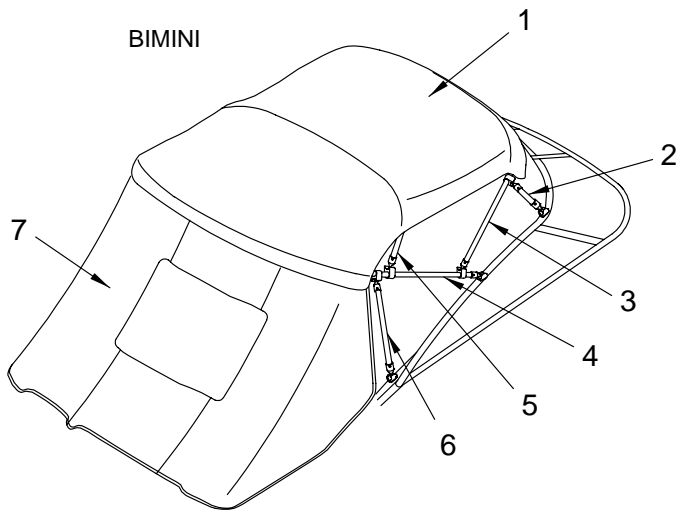

CANVAS (BLUE - MARINE MIDNIGHT)

CANVAS HARDWARE

SHOCK CORD CLIP 22	LACING KNOB 23	PLASTIC PULL TAB 24	END CAP 25	JAW SLIDE 26	PULL PIN 27	RADIUS HINGE 28	SIDE SPACER 29	INSERT 32	SLIDE 33	STRAIGHT HINGE 30	STRAP EYE 31