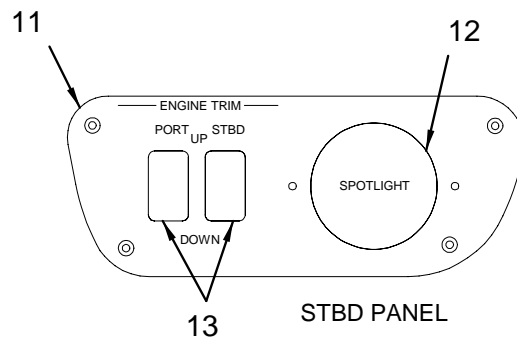

SWITCH PANEL