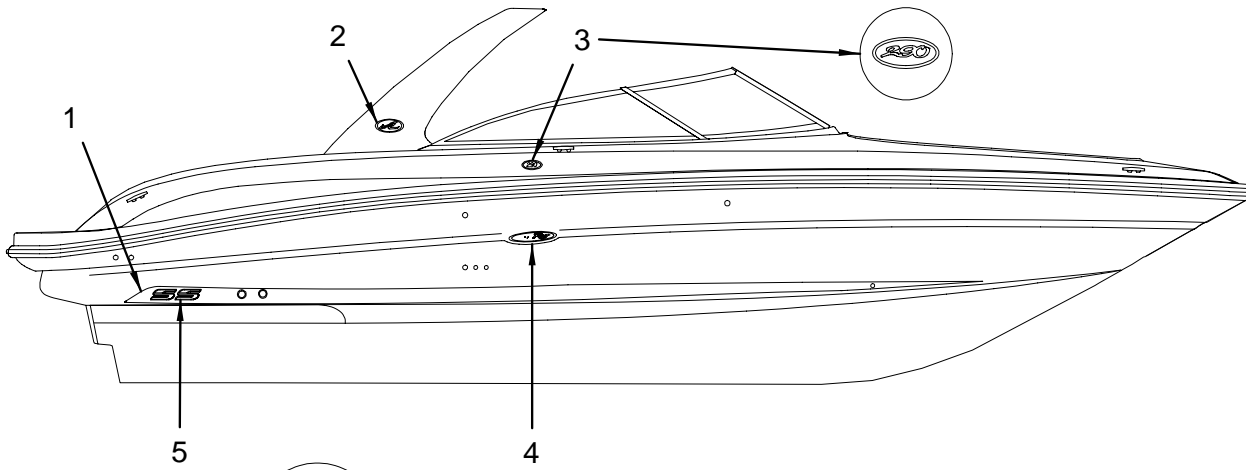

EXTERIOR (GRAPHICS) TWO TONE- BURGUNDY