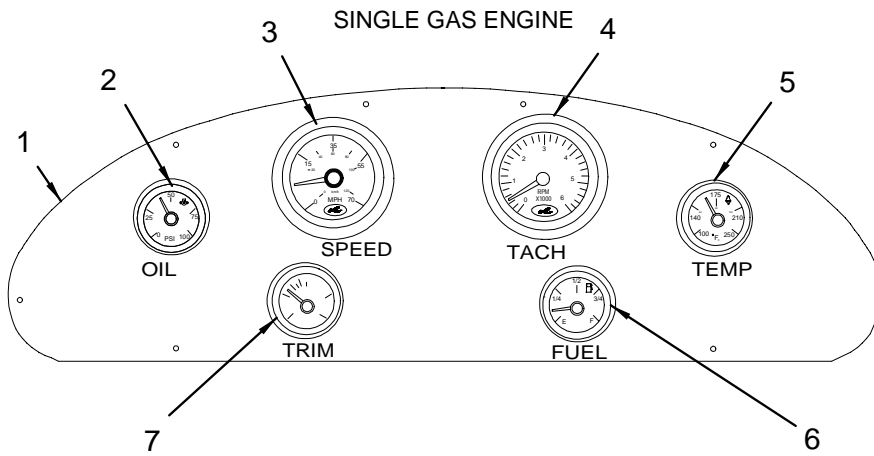

INSTRUMENT PANELS