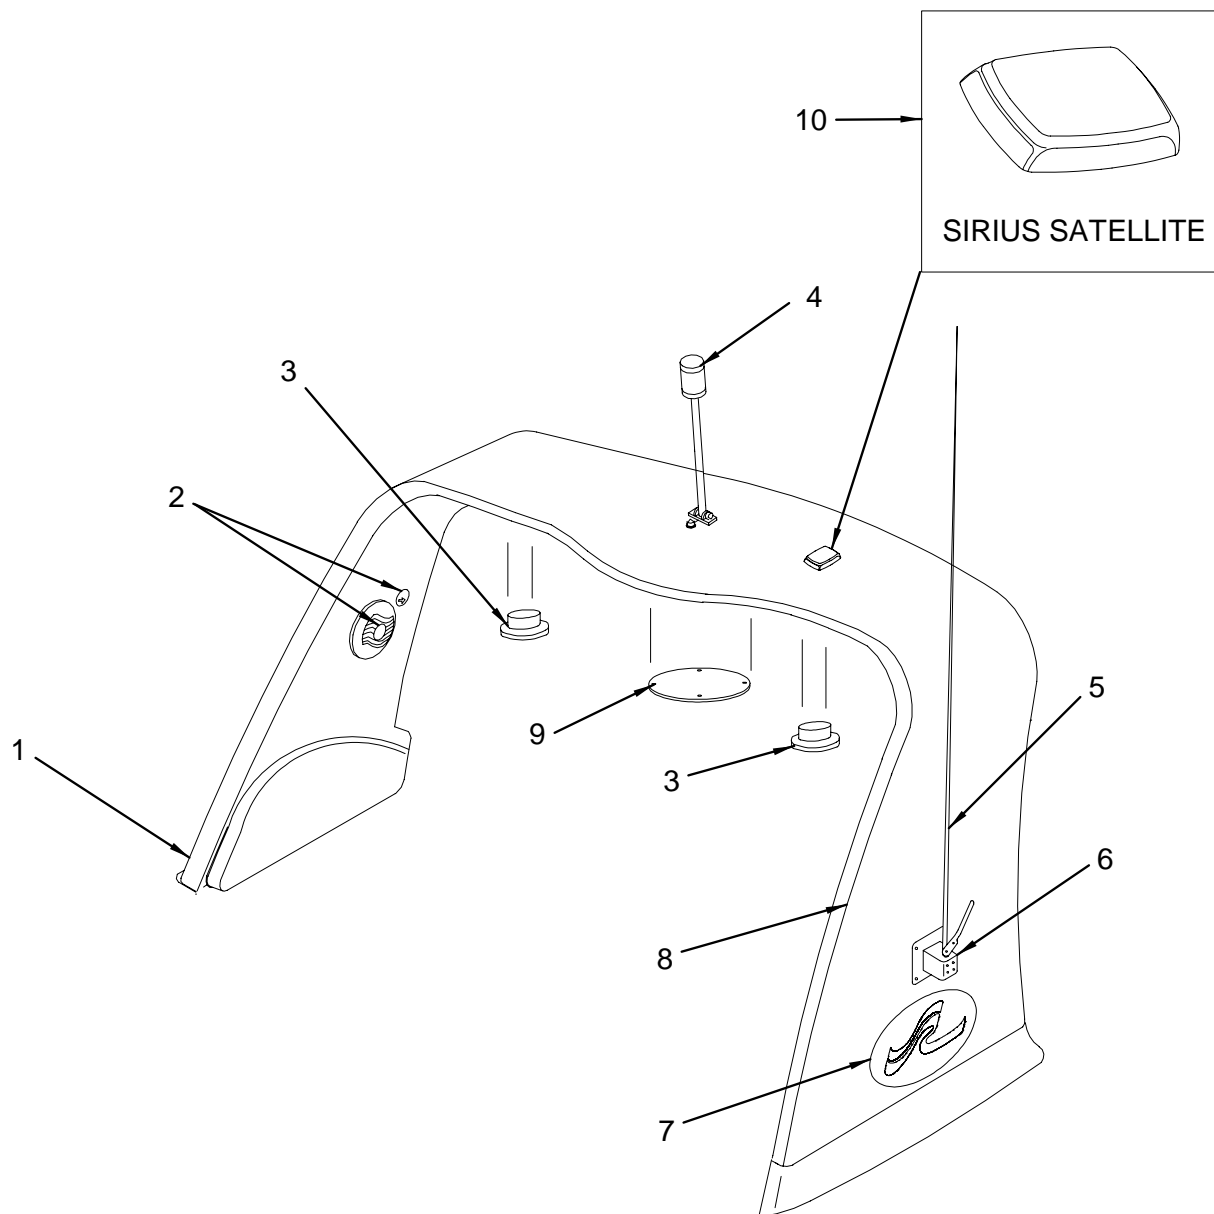

EXTERIOR (SPOILER)

***WHEN ORDERING THE SPORT SPOILER AS A NEW INSTALLATION,
THE WINDSHIELD AND CANVAS MUST ALSO BE CHANGED