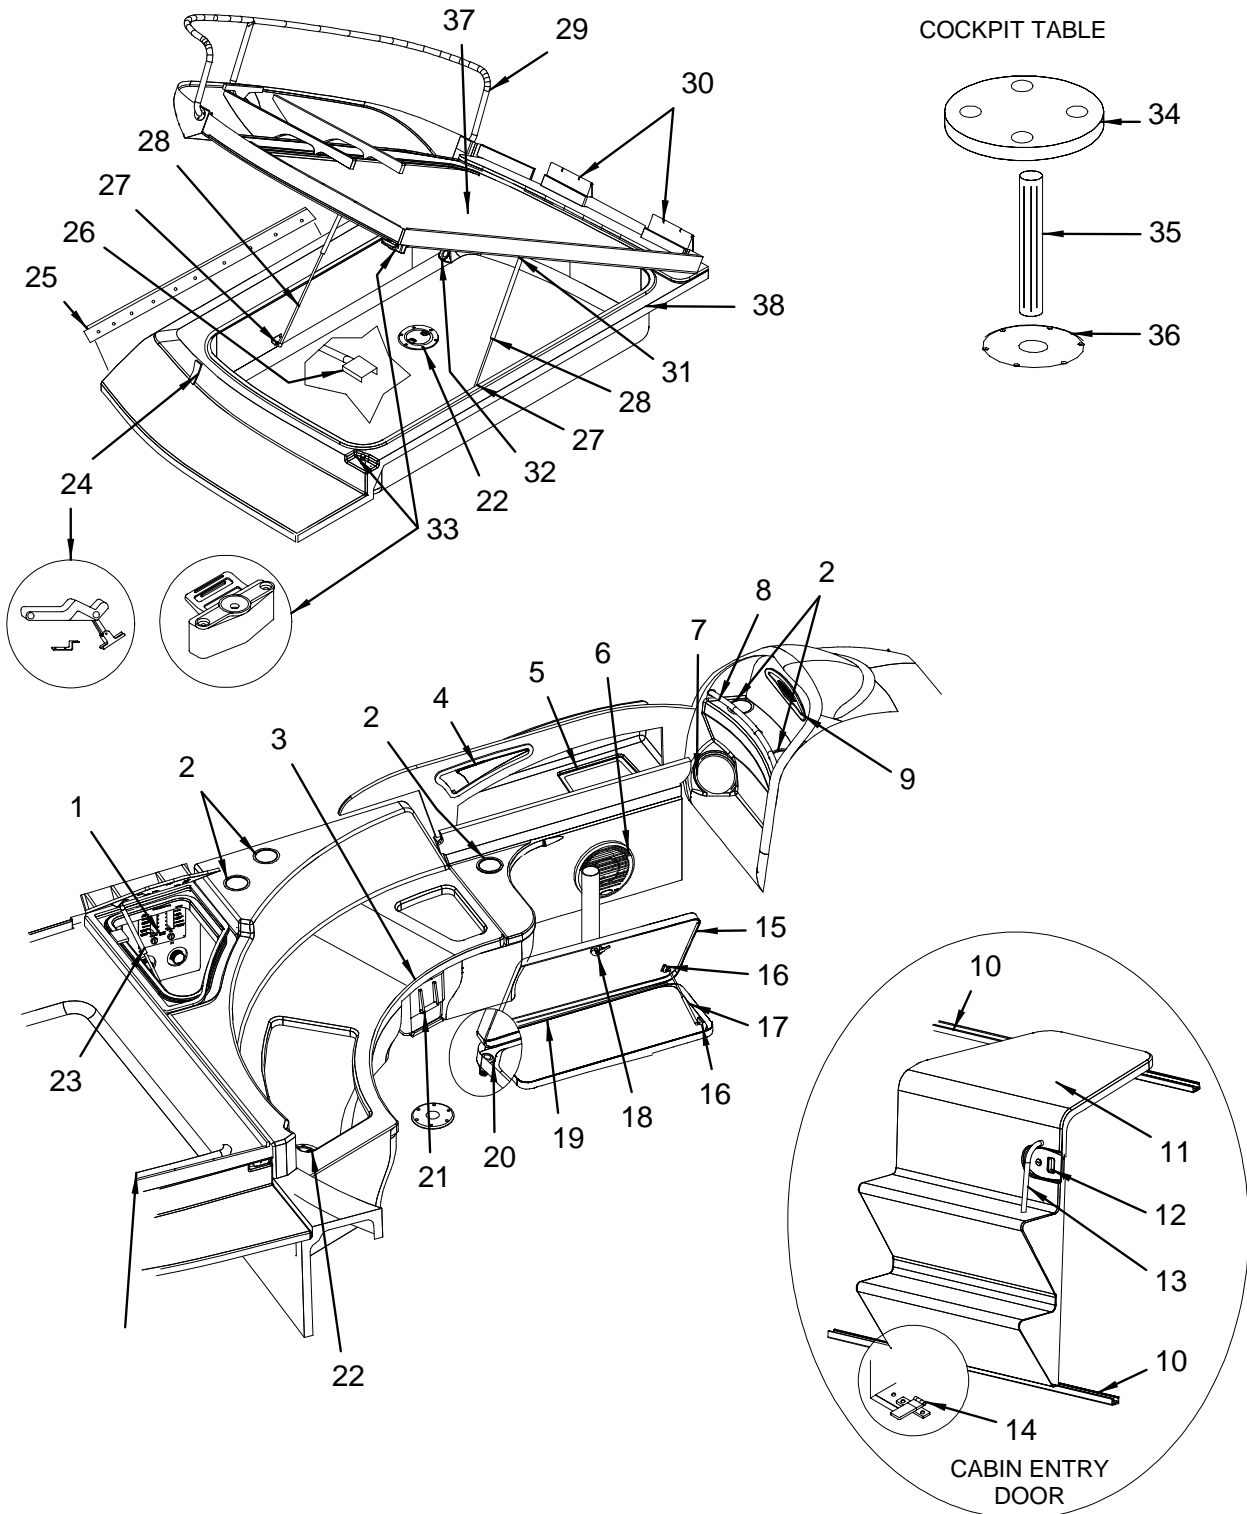

COCKPIT (PORT VIEW) TWO BUCKETS WITH SUNPAD

COCKPIT (PORT VIEW) TWO BUCKETS WITH SUNPAD

1	1892308	PANEL, 290SS/SLX/280DA DTS MDC BRKR SNGL GAS (GAS - SINGLE ENGINE)
	1892309	PANEL, 280DA/290SS/SLX-08 DTS MDC BRKR T/E (GAS - TWIN ENGINE)
	1892311	PANEL, BLANK:280DA/290SS/SLX-08 DTS MDC BRKR (BLANK PANEL FOR 1892308 & 1892309)
	1848981	PANEL, 280DA/290SS/SLX-07 MDC BRKR VOLVO (DIESEL - TWIN ENGINE)
	1848982	PANEL, BLANK:280DA/290SS/SLX-07 MDC BRKR (BLANK PANEL FOR 1849147,1848980 AND 1848981)
	1726840	SWITCH, BATTERY SEL W/O LOCK W/O DISC REV 1
	1726841	SWITCH, BATTERY ON/OFF N/LCK N/DISC RV1 (GAS - TWIN ENGINE)
	1540152	BOX, HDPE 290BR-01 DC BRKR/BATT SW ASSY
2	1812917	HOLDER, DRINK SS 4"X 3" MUG SZ PLSHD RIM
3	743625	TRIM, EDGE WHT MOTOR BOX LARGE
4	1658699	INSERT, VIN BURL 290SS-02 CKPT S/PNL PRT
5	113894	COOLER, BOX 9.5"X 16.25"X 6" DEEP
	1537653	LID, HDPE 290SS-01 CKPT PORT COOLER
6	1764471	SPEAKER, POLK/MOMO 10" SUBWOOFER RV1 (PREMIUM COCKPIT SOUND SYSTEM - 12 VOLT)
	1774181	GRILL, 10" SUBWOOFER POLK/MOMO G10 WHT (PREMIUM COCKPIT SOUND SYSTEM - 12 VOLT)
7	1690557	SPEAKER, COAXIAL 6.5" N/CVR
	1690558	GRILL, SPEAKER 6.5" ACOM WHT
	1784476	SPEAKER, POLK/MOMO 6.5" MD-RNG/TWTR/CRSOVR WHT (PREMIUM COCKPIT SOUND SYSTEM - 12 VOLT)
	1765974	SPEAKER, POLK/MOMO EXT 6.5" MID-RANGE N/CVR (PART OF 1784476)
	1765976	SPEAKER, POLK/MOMO EXT TWEETER CUP BLK (PART OF 1784476)
	1765977	SPEAKER, POLK/MOMO EXT CROSSOVER (PART OF 1784476)
	1773447	GRILL, SPEAKER POLK/MOMO EXT 6.5" WHT (PART OF 1784476)
	1774180	SPEAKER, POLK/MOMO EXT 1" TWEETER WHT (PART OF 1784476)
8	1535236	RAIL, 290SS-01 CKPT PORT
9	1669654	INSERT, VIN BURL 290SS-01 PRT DOOR CVR
	1750445	EMBLEM, S/R EMBOSSED SCRIPT OVAL 6.47" CHR
10	1574490	TRACK, ALUM ANOD SLIDE ASSY 38"UPR/47"LWR
11	1914076	290SS 08,DOOR,CABIN ENTR FBRGLS
	1780215	NOSING, ALUM 5/8"X 12" T-1 ROUNDED BRUSHED
	1542836	THRESHOLD, SS 290SS-01 ENTRYWAY
12	1479906	LOCK, CABIN DOOR OVAL SS FLUSH #7482
13	1491737	RAIL, GRAB SS CABIN ENTRYWAY
14	1340959	STOP, SLIDING DOOR/WINDOW CHR HVY DTY
	1286947	STOP, HDPE 3/4"X 2"X 4" ENTRYWAY DOOR ARW
15	1914077	290SS 08,HATCH,CKPT FBRGLS
	1396142	MOLDING, FOAM RBR "D-SHAPE" 1.75" W/HAT ADH
	729004	TRIM-SEAL, 3/8" W/7/16" BULB LOC-C
16	634550	BRACKET, SS GAS CYL 90DEG L-BRKT W/BALL LONG
	634592	BRACKET, SS GAS CYL FLAT W/BALL STUD
17	1806513	CYLINDER, GAS 70PSI 17.2"EXT X 10.2"COMP
18	1833710	LATCH, COMPRESSION 2.5" LOCKING SS (ORDER LATCH, PLATE AND CATCH FOR COMPLETE LATCH)
	1781449	CATCH, PAWL 2.5" STRAIGHT LONG SS
	1880051	KEY, LATCH COMPRESSION 2.5" LOCKING SS (PART OF 1833710)
19	636423	HINGE, SS CONT 2"X 38" SLOTTED
20	791673	THRU-HULL, PLAS 1.5" TUBE X 90DEG
21	1551233	CLEAT, HDPE 290SS-01 CKPT COOLER STOP
	133348	COOLER, 25QT
22	983692	ACCESS PLATE, POLYPROP W/ O-RING 4" WHT
23	688564	CYLINDER, GAS 30PSI 20"EXT X 12"COMP
24	1285907	LATCH, DRAW SOFT-LATCH 4" CONCEALED BLK
25	1584739	HINGE, SS CONT 2.5"X 35" W/1/4" PIN SLOTTED
26	992339	BRACKET, 280BR HATCH LIFT ACT SML
	1589704	ACTUATOR, EXTEN 7.25"X 1.25"OD X.049"300DA-02
	1523729	ACTUATOR, ELEC HATCH LIFT 18"/30.7"12V 500LB
27	1577287	BRACKET, SS GAS CYL 290SS-01 LOWER
28	1577295	CYLINDER, GAS SS 120PSI 16 X 28 W/BESS .390
29	1534403	RAIL, 290SS-01 SUNPAD GRAB
30	1535269	HINGE, 290SS-01 SUNPAD SUPPORT SS
31	1577279	BRACKET, SS GAS CYL 290SS-01 UPPER
32	791624	DRAIN, SCUPPER W/BALL 1.5"X 90DEG WHT
33	1219948	LATCH, HATCH/SUNPAD BLK PLAS (ASAHI DENSO)
34	864157	TABLE, T/F CKPT ROUND ARW 96
	876979	BASE, LEG/POST SURF MT ALUM
35	1476712	POST, TBL LEG 14.25"X 2.25" ALUM RIB DBL TP
36	876961	BASE, LEG/POST FLUSH MT ALUM