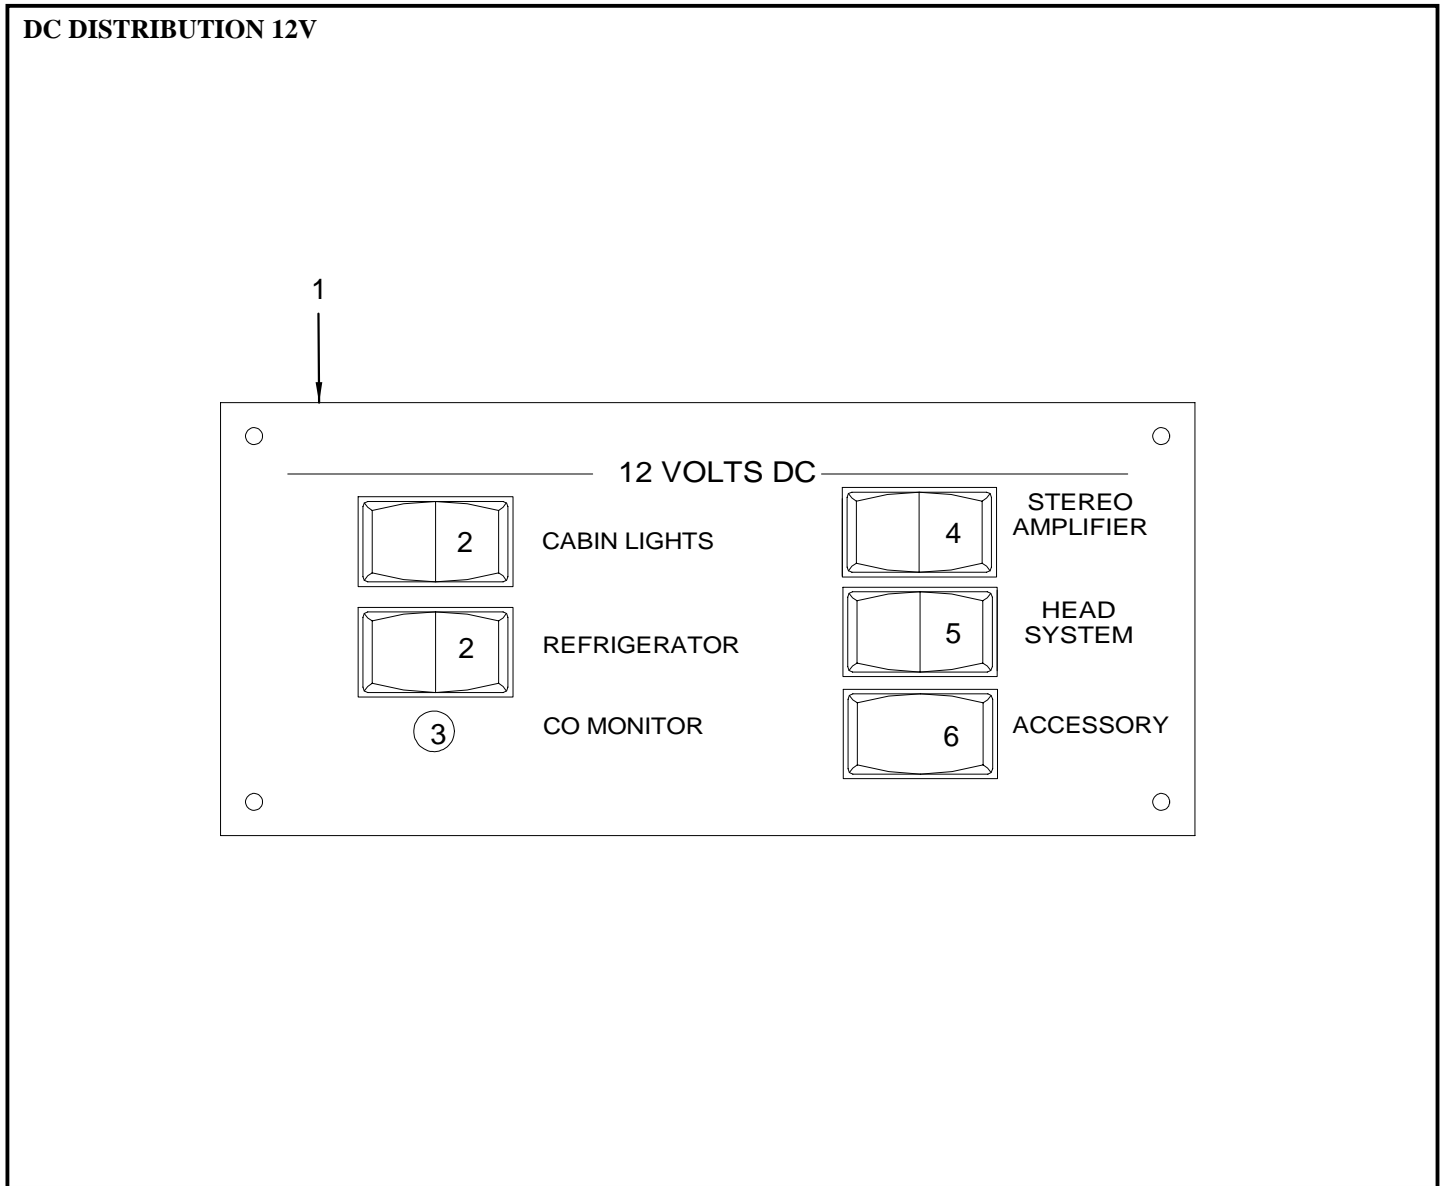

DC DISTRIBUTION 12V

- 1 1532167 PANEL, 290SS-01 MAIN DIST
- 1532175 PANEL, BLANK:290SS-01 MAIN DIST
  (BLANK PANEL FOR 1532167)
- 2 1181684 BRKR/ROCK, SGL-POLE M-SERIES HORZ 15A RED
- 3 1181700 BRKR, P/BTN-MANUAL RESET M-SERIES 1A W/SCREW
- 4 1479922 BRKR/ROCK, SGL-POLE M-SERIES HORZ 25A RED
- 5 1506690 BRKR/ROCK, SGL-POLE M-SERIES HORZ 20A RED
- 6 1490200 PLUG, BRKR/ROCK M SERIES

NOT SHOWN

- 795583 BUSS BAR, SGL POST 5/16"