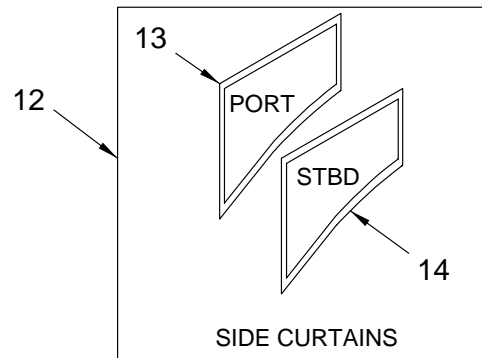

CANVAS (PEWTER)

CANVAS HARDWARE

SHOCK CORD CLIP 22	LACING KNOB 23	PLASTIC PULL TAB 24	END CAP 25	JAW SLIDE 26	PULL PIN 27	RADIUS HINGE 28	SIDE SPACER 29	STRAIGHT HINGE 30	STRAP EYE 31

INSERT 32	SLIDE 33