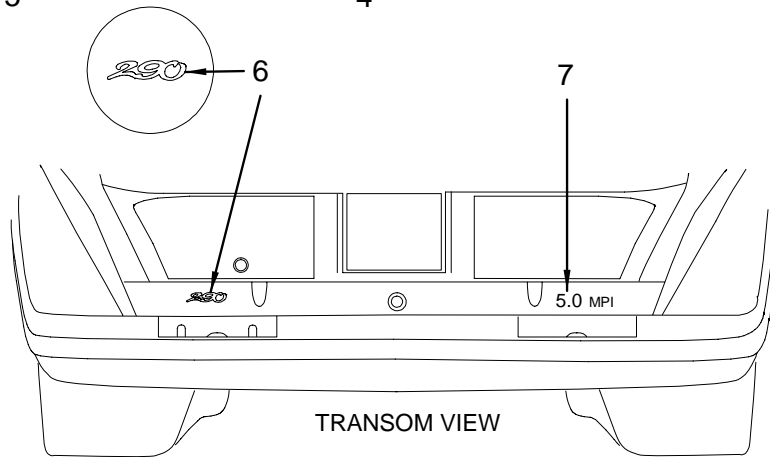

EXTERIOR (GRAPHICS) TWO TONE - TITANIUM