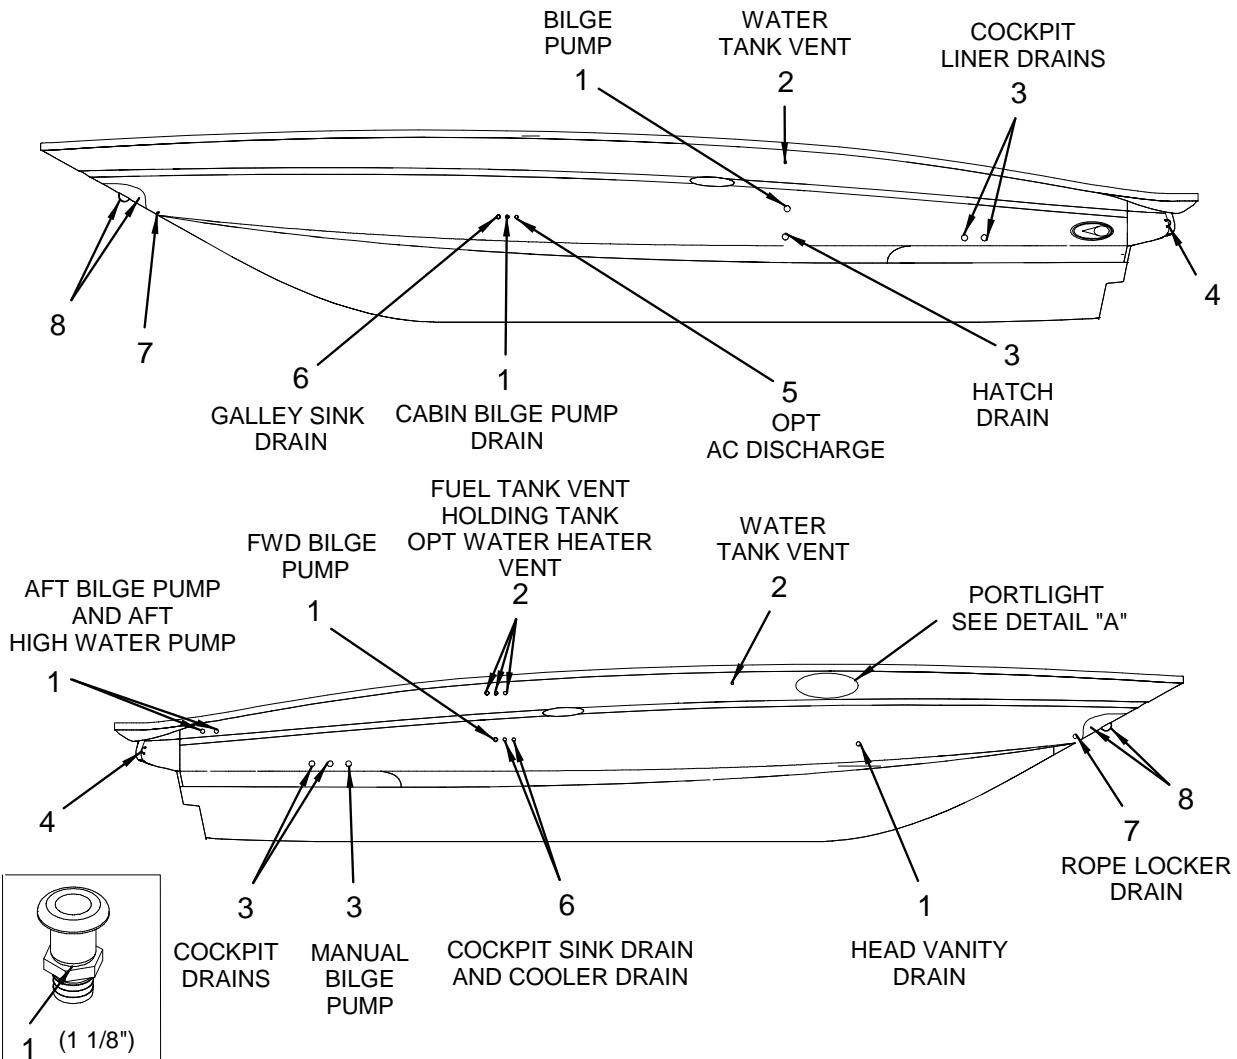

EXTERIOR (HULL)