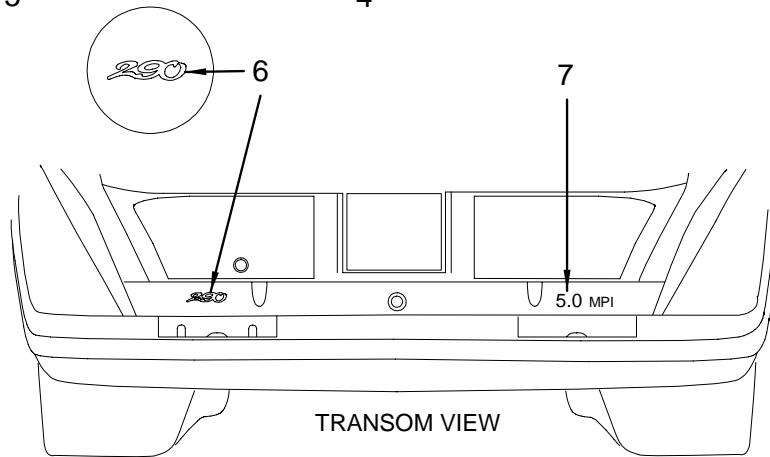

EXTERIOR (GRAPHICS) TWO TONE- BURGUNDY