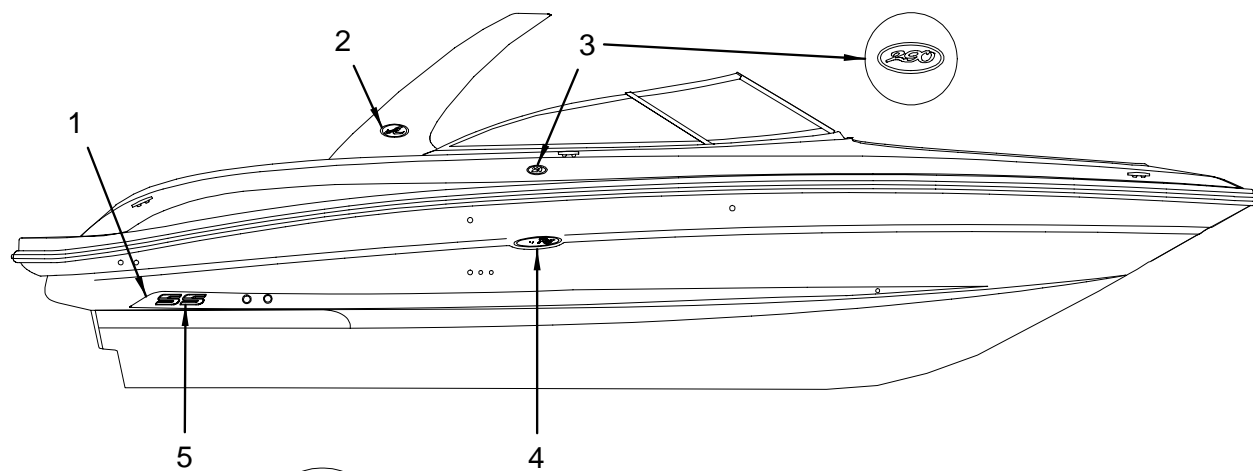

EXTERIOR (GRAPHICS) TWO TONE - BLACK