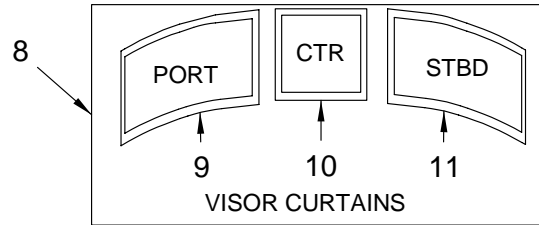

CANVAS (BLUE - MARINE MIDNIGHT)

CANVAS HARDWARE

SHOCK CORD CLIP 22	LACING KNOB 23	PLASTIC PULL TAB 24	END CAP 25	JAW SLIDE 26	PULL PIN 27	RADIUS HINGE 28	SIDE SPACER 29	INSERT 32	SLIDE 33	STRAIGHT HINGE 30	STRAP EYE 31