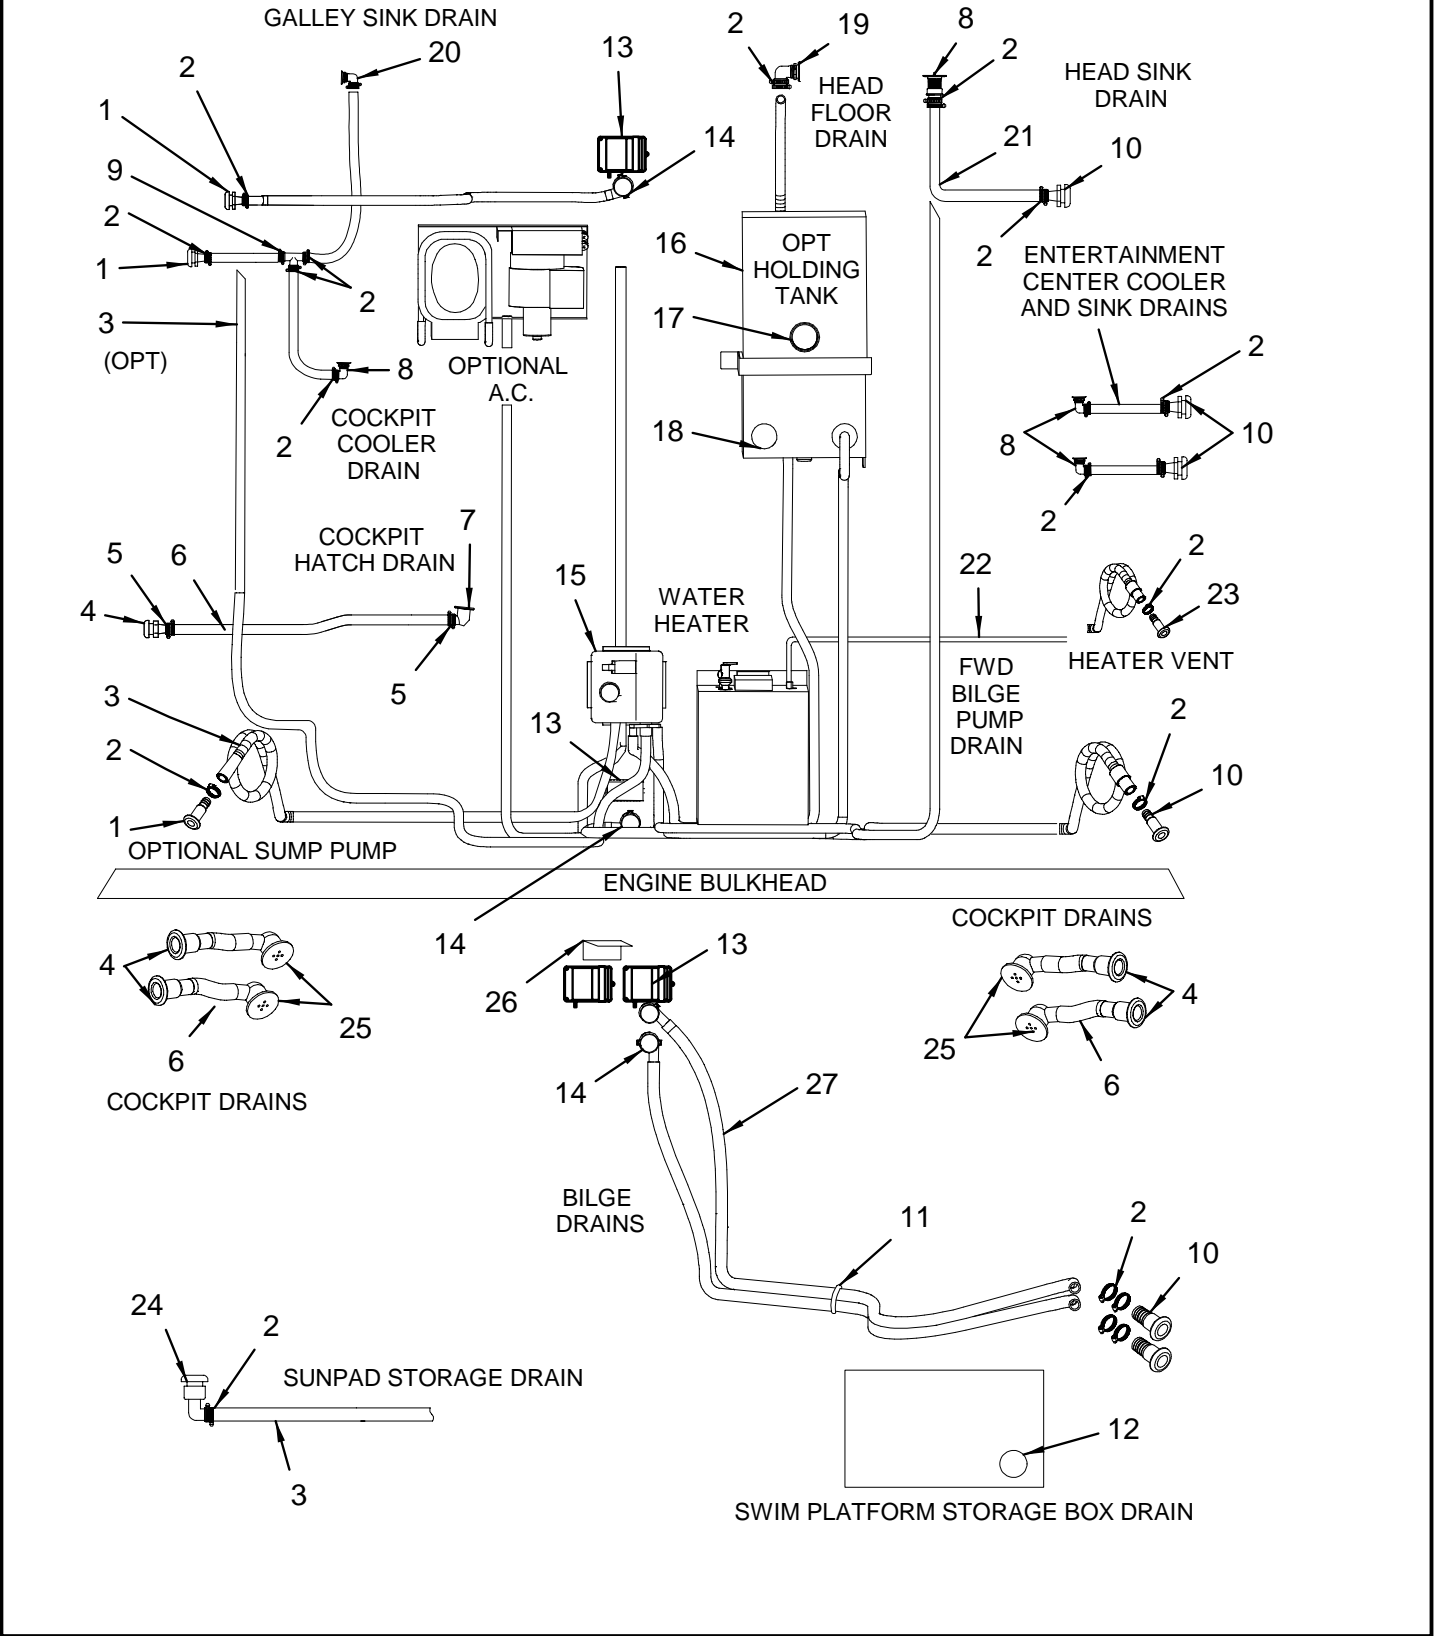

DRAINAGE SYSTEM