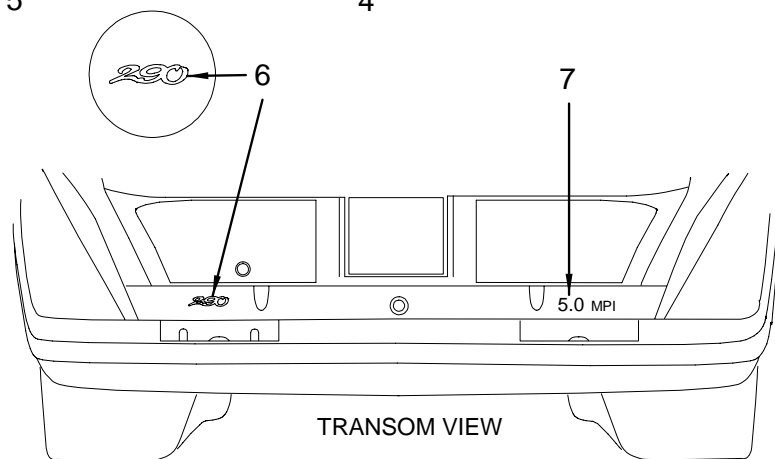

EXTERIOR (GRAPHICS) TWO TONE - BLUE