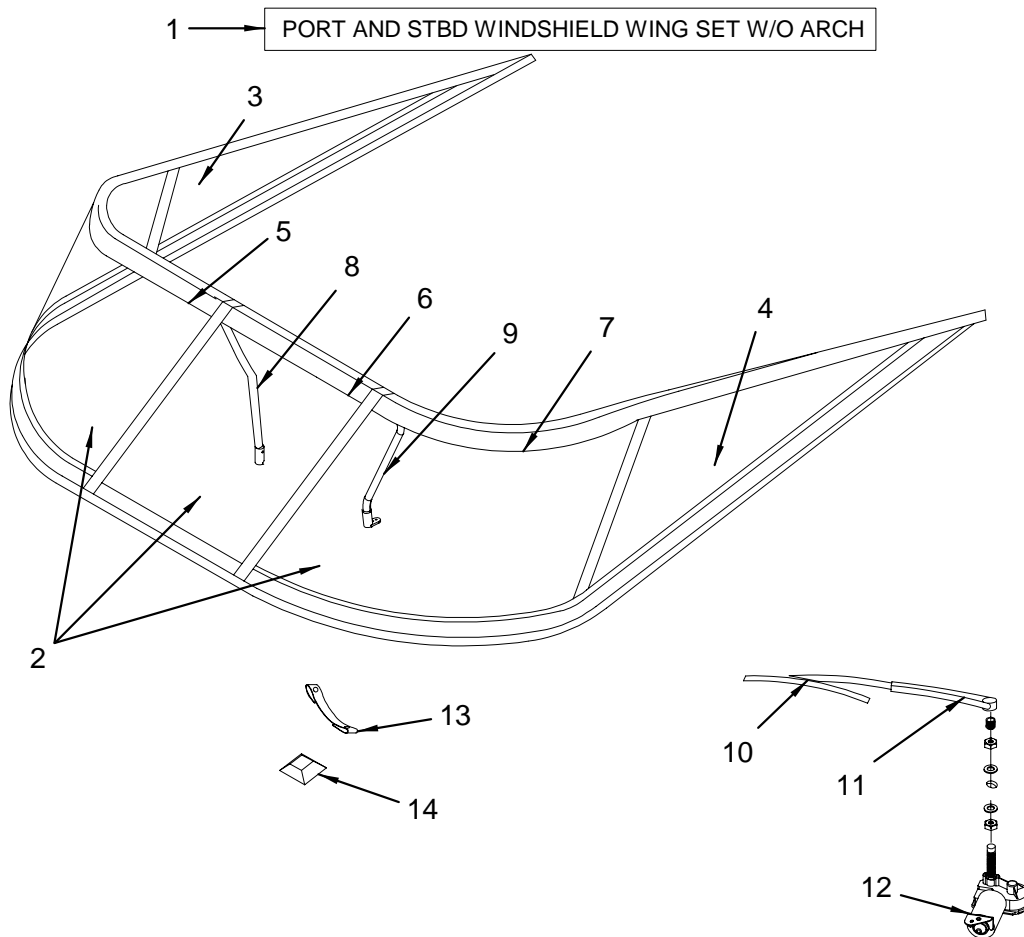

EXTERIOR (WINDSHIELD)

EXTERIOR (WINDSHIELD)

- 1 1807885 W/S, 290SLX/SS-06 BLK/SS WING W/SNP RV1
- 1920258 W/S, 290SLX/SS-06 PRT WING TOP
  (PART OF 1807885)
- 1920259 W/S, 290SLX/SS-06 PRT WING BTM
  (PART OF 1807885)
- 1920260 W/S, 290SLX/SS-06 PRT WING NOSEBAR VERT
  (PART OF 1807885)
- 1920261 W/S, 290SLX/SS-06 STB WING TOP
  (PART OF 1807885)
- 1920262 W/S, 290SLX/SS-06 STB WING BTM
  (PART OF 1807885)
- 1920263 W/S, 290SLX/SS-06 STB WING NOSEBAR VERT
  (PART OF 1807885)
- 2 1807888 W/S, 290SLX/SS-06 BLK/SS FRNT W/SNP RV1
- 1920246 W/S, 290SLX/SS-06 PRT FRNT TOP
  (PART OF 1807888)
- 1920247 W/S, 290SLX/SS-06 PRT FRNT BTM
  (PART OF 1807888)
- 1920248 W/S, 290SLX/SS-06 PRT FRNT HINGE VERT
  (PART OF 1807888)
- 1920249 W/S, 290SLX/SS-06 PRT FRNT O/B VERT
  (PART OF 1807888)
- 1920250 W/S, 290SLX/SS-06 STB FRNT TOP
  (PART OF 1807888)
- 1920251 W/S, 290SLX/SS-06 STB FRNT BTM
  (PART OF 1807888)
- 1920252 W/S, 290SLX/SS-06 STB FRNT I/B VERT
  (PART OF 1807888)

- 2 1920253 W/S, 290SLX/SS-06 STB FRNT O/B VERT
  (PART OF 1807888)
- 1920254 W/S, 290SLX/SS-06 CTR TOP
  (PART OF 1807888)
- 1920255 W/S, 290SLX/SS-06 CTR BTM
  (PART OF 1807888)
- 1920256 W/S, 290SLX/SS-06 CTR OVERLAP VERT
  (PART OF 1807888)
- 1920257 W/S, 290SLX/SS-06 CTR HINGE VERT
  (PART OF 1807888)
- 3 1815699 W/S, 290SLX/SS-06 BLK/SS STB WING W/SNP RV1
  (PART OF 1807885)
- 4 1815700 W/S, 290SLX/SS-06 BLK/SS PRT WING W/SNP RV1
  (PART OF 1807885)
- 5 1815701 W/S, 290SLX/SS-06 BLK/SS STB FRNT S/SNP RV1
  (PART OF 1807888)
- 6 1815472 W/S, 290SLX/SS-06 BLK/SS CTR W/SNP RV1
  (PART OF 1807888)
- 7 1815704 W/S, 290SLX/SS-06 BLK/SS PRT FRNT W/SNP RV1
  (PART OF 1807888)
- 8 1535251 SUPPORT, W/S 290SS-01 STBD
- 9 1535244 SUPPORT, W/S 290SS-01 PORT
- 10 1748550 WIPER BLADE, 18" FLEX BLACK (AM)
- 11 1748549 WIPER ARM, 15"-19" BLACK (AM)
- 12 1753656 WIPER MOTOR, 85 DEG (AM) W/3" SHAFT
- 13 1889324 290SS 07, STRAP, W/S DOOR
- 156893 WEBBING, POLYPROPYLENE 1" BLACK
- 14 501528 BUMPER, BLACK SQUARE BUMPER