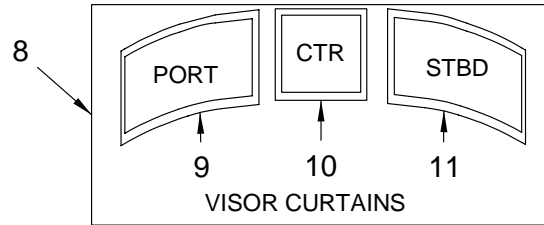

CANVAS (PEWTER)

CANVAS HARDWARE

SHOCK CORD CLIP 22	LACING KNOB 23	PLASTIC PULL TAB 24	END CAP 25	JAW SLIDE 26	PULL PIN 27	RADIUS HINGE 28	SIDE SPACER 29	STRAIGHT HINGE 30	STRAP EYE 31

INSERT 32	SLIDE 33