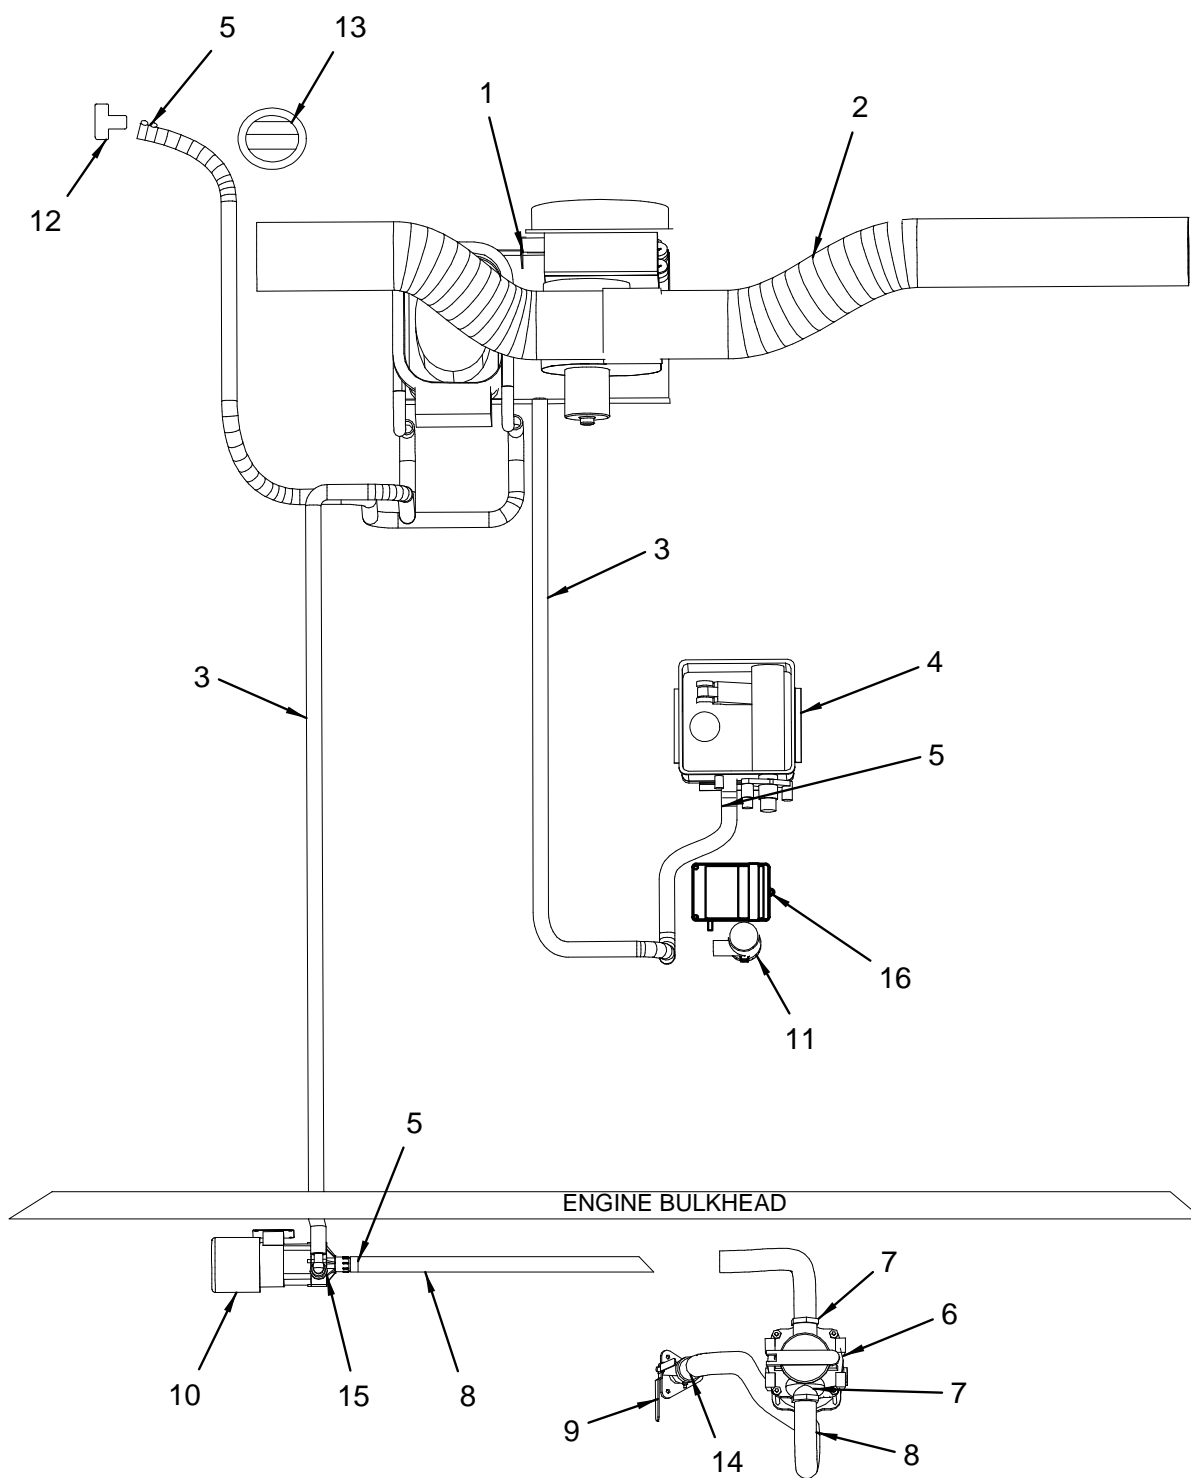

AIR CONDITIONING SYSTEM