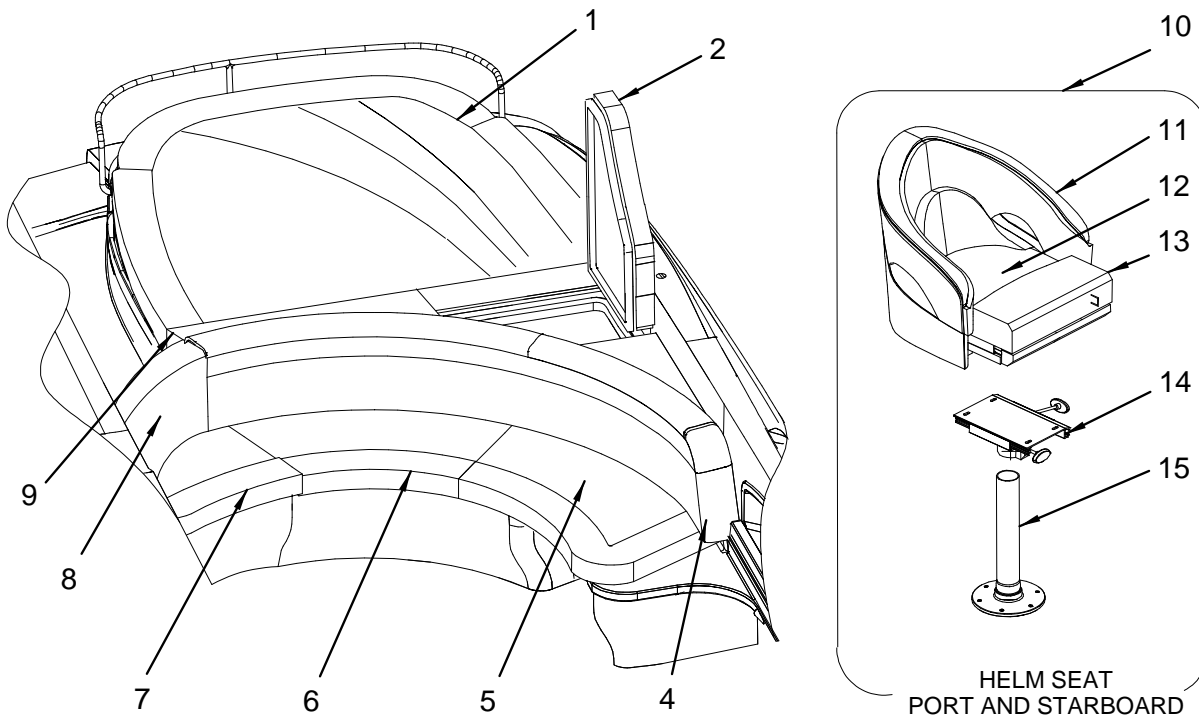

**COCKPIT STORAGE/NON-VISIBLE CARPET**

1894647 CARPET, EXT 24 OZ TRUE MICA MIST BT 7.5'

**NOT SHOWN**

156893 WEBBING, POLYPROPYLENE 1" BLACK

**WELT**

1801044 WELT, OMNOVA MYSTC WHT 5/32"

COCKPIT (UPHOLSTERY) SUNPAD AFT SEATING