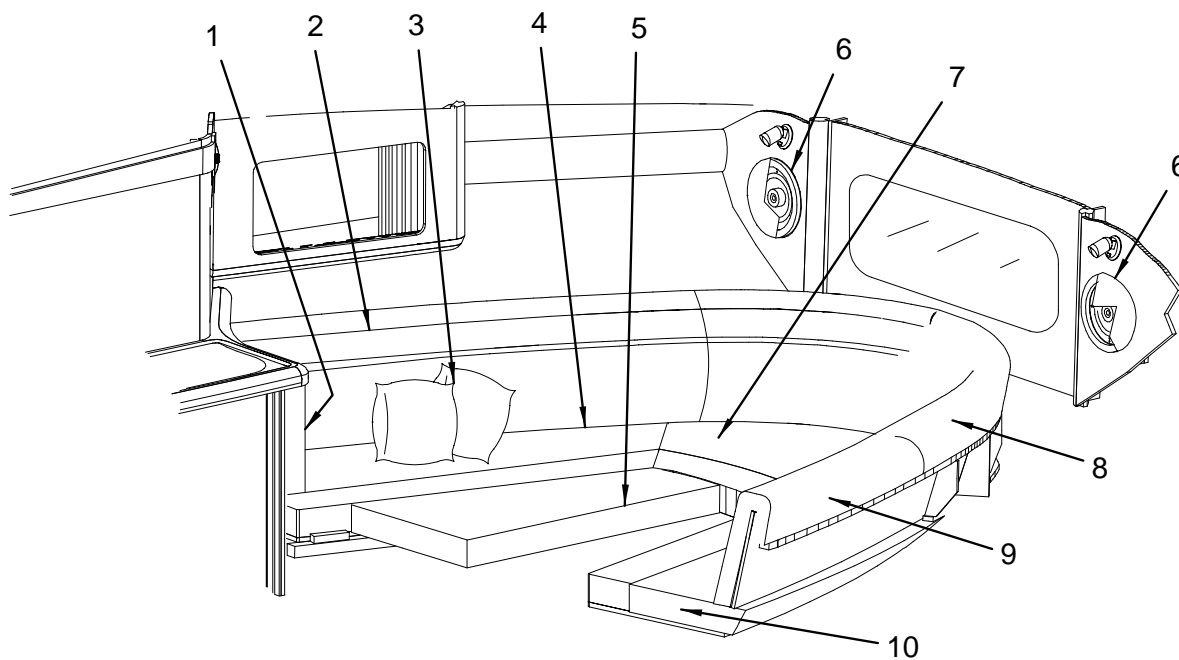

FORWARD STATEROOM (UPHOLSTERY)