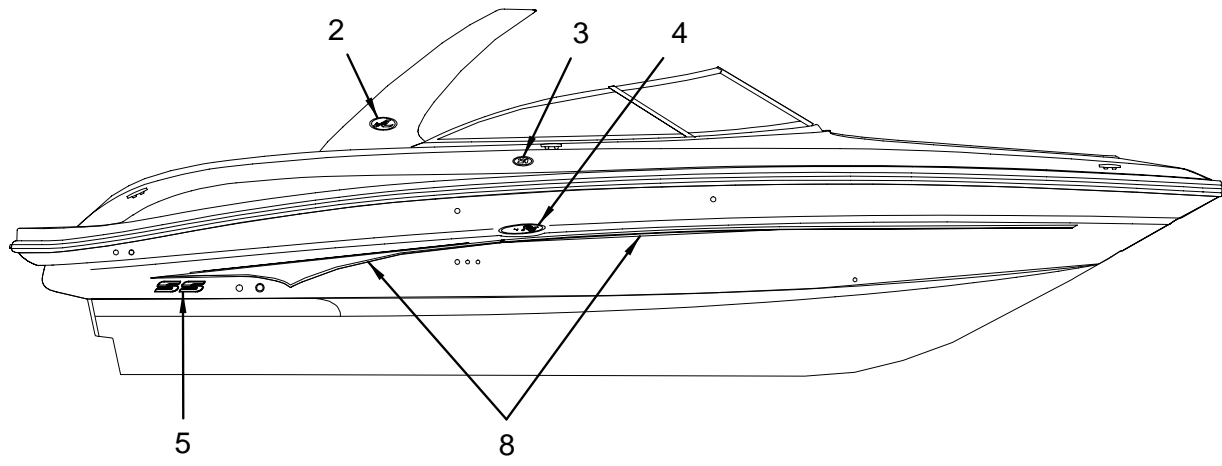

EXTERIOR (GRAPHICS) TWO TONE - BLACK