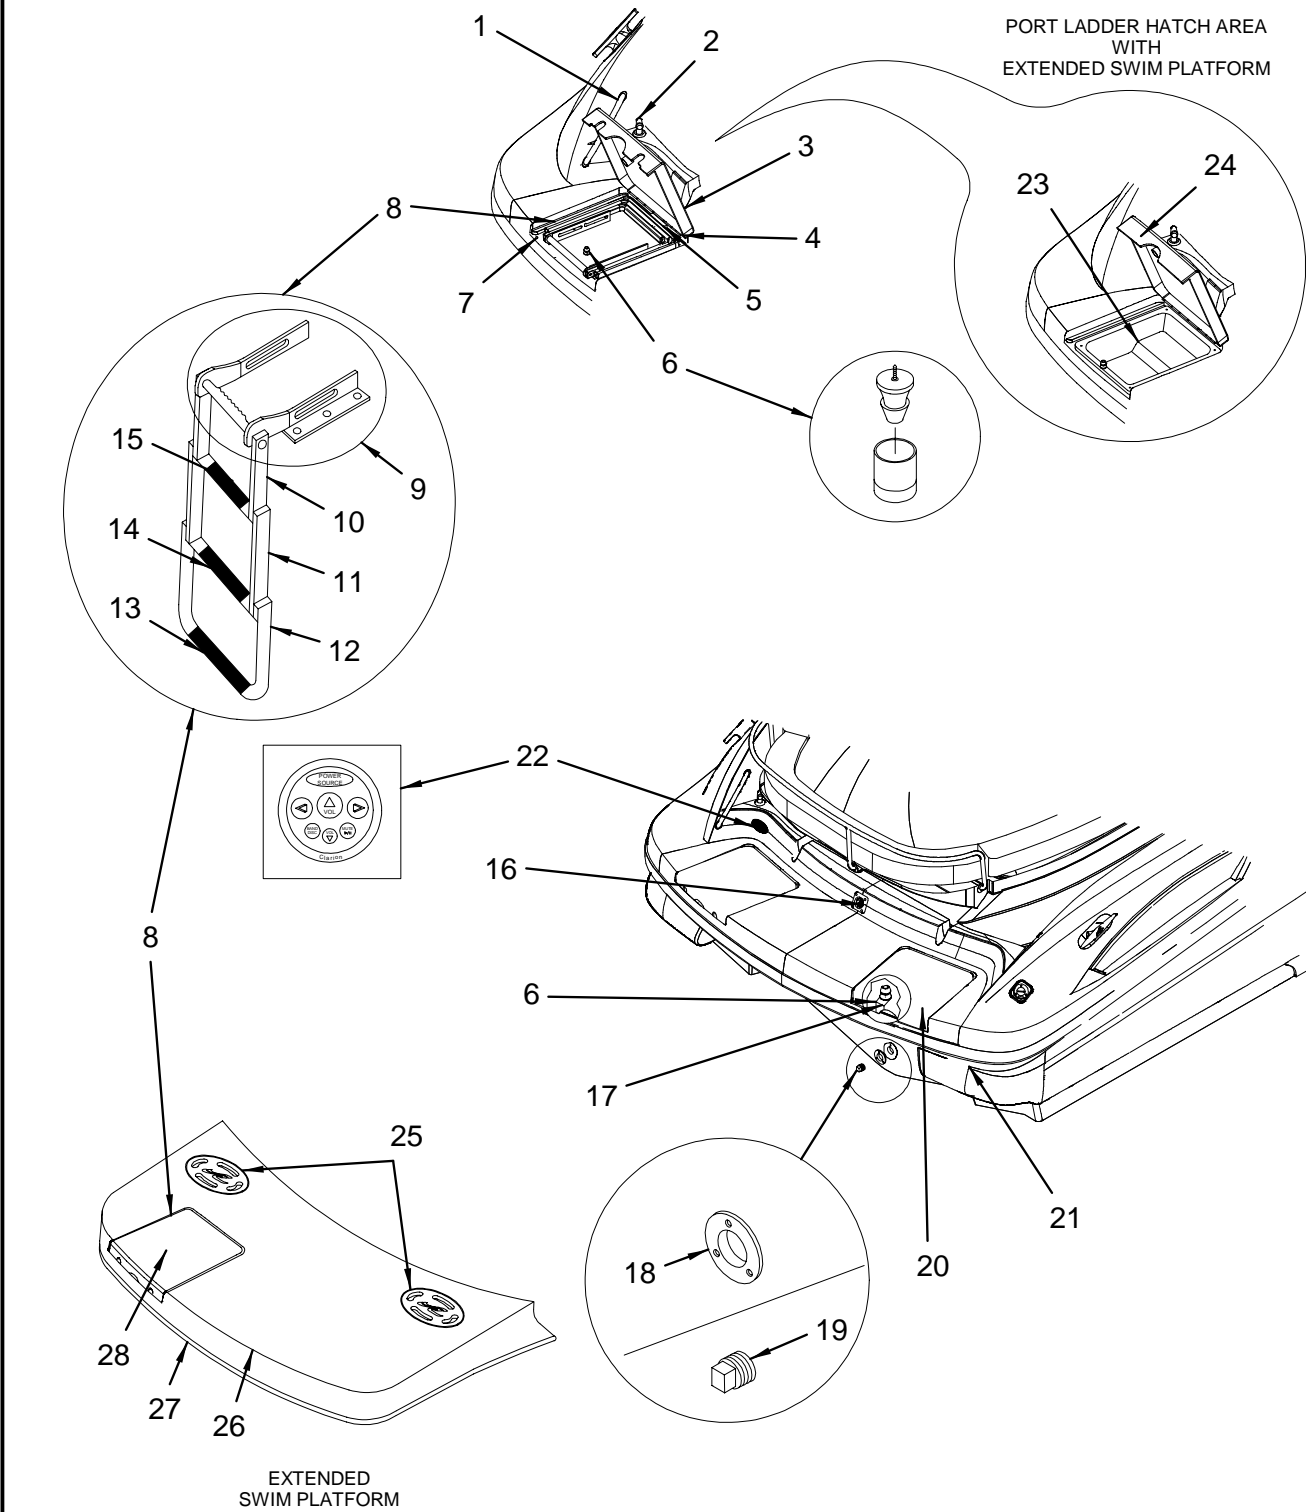

EXTERIOR (TRANSOM)