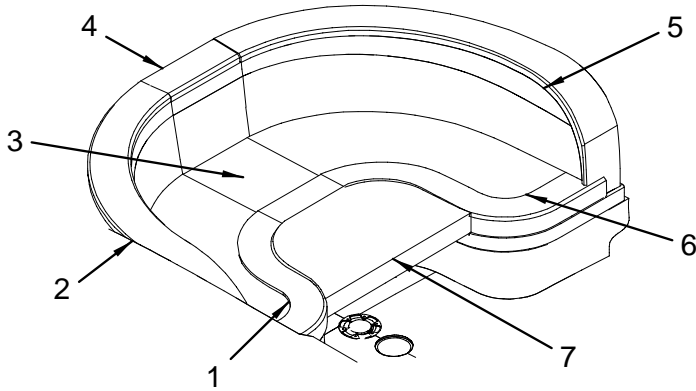

COCKPIT (UPHOLSTERY) U-SHAPED AFT SEATING

U-SHAPED AFT SEATING