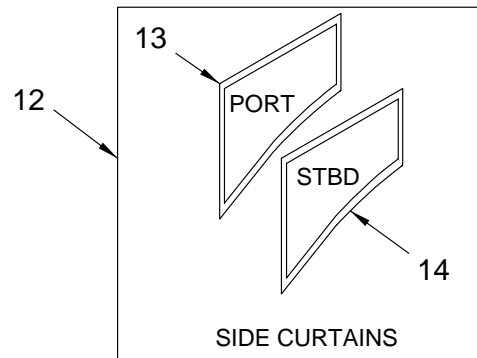

CANVAS (BLUE - MARINE MIDNIGHT)

CANVAS HARDWARE

SHOCK CORD CLIP 22	LACING KNOB 23	PLASTIC PULL TAB 24	END CAP 25	JAW SLIDE 26	PULL PIN 27	RADIUS HINGE 28	SIDE SPACER 29	INSERT 32	SLIDE 33	STRAIGHT HINGE 30	STRAP EYE 31