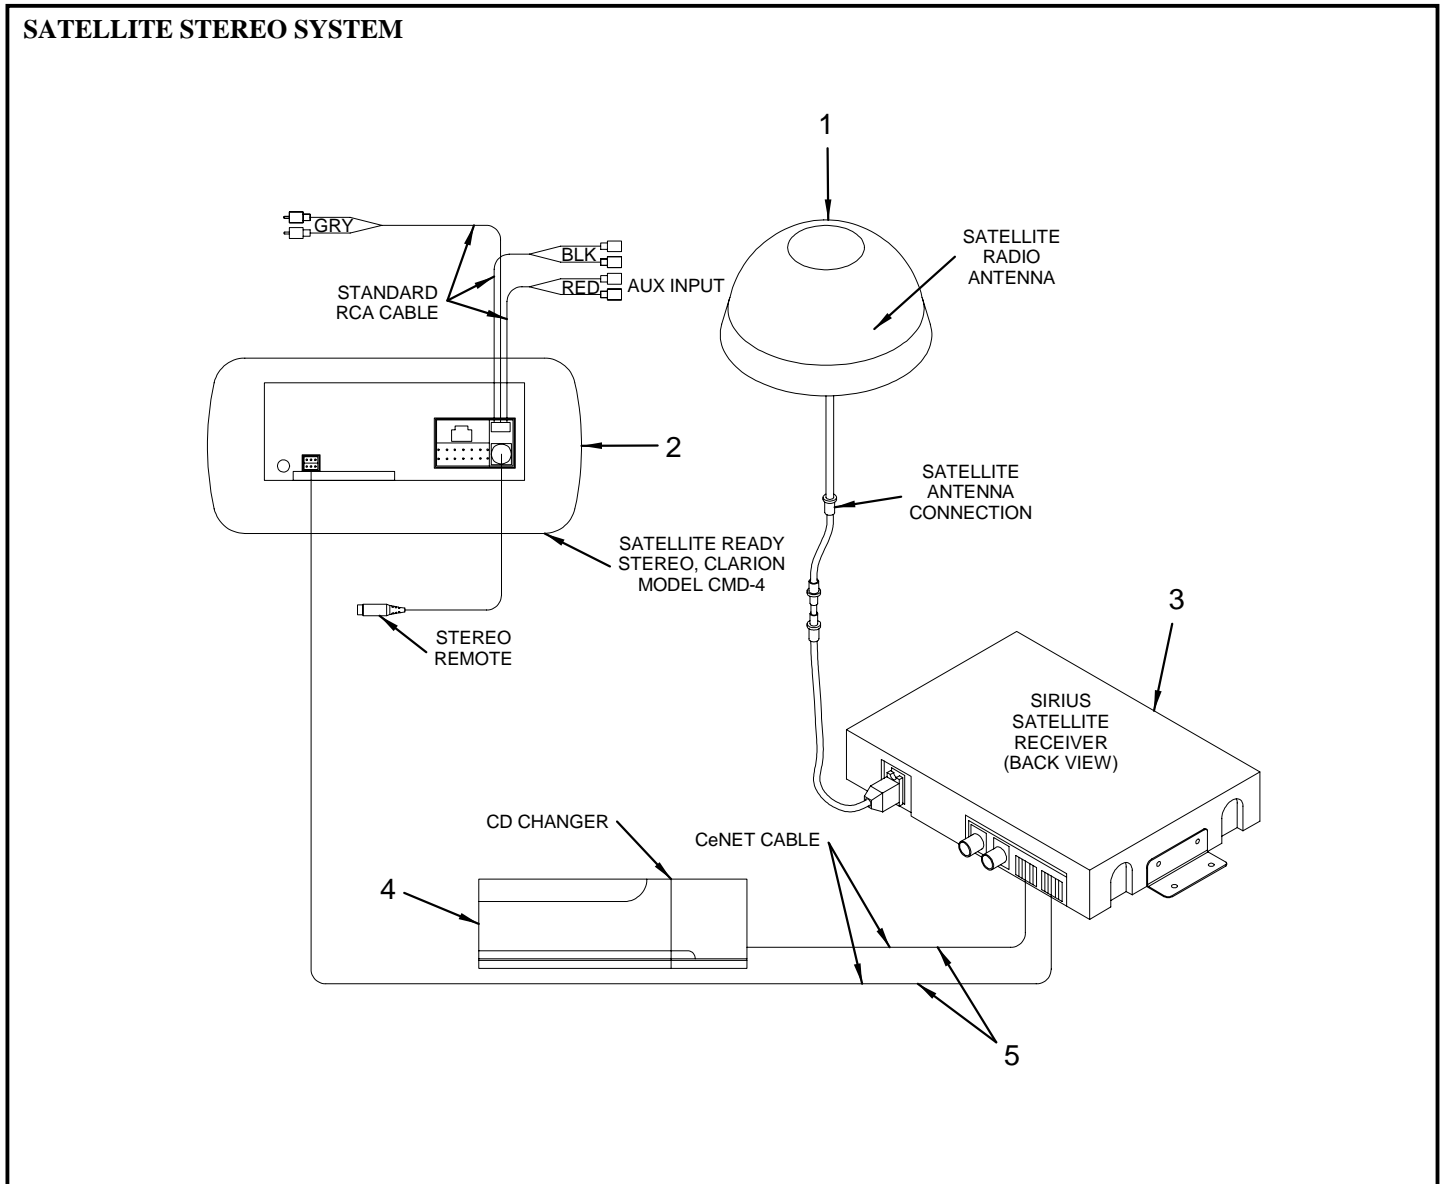

SATELLITE STEREO SYSTEM

- 1 1890164 ANTENNA, SHAKESPEARE SIRIUS SAT RADIO RV1
- 2 1894055 STEREO, AM/FM CD/CHNGR/SIR/XM SAT CMD5
  (HULL# 1002 -> UP)
- 1854318 STEREO, AM/FM CD/CHNGR/SIR/XM SAT CMD4A
  (HULL# 1001 ONLY)
- 1581560 ANTENNA, AMPLIFIED 13398
  (HULL# 1002 -> UP)
- 3 1847461 STEREO, SIRIUS SATELLITE RCVR SIRCL3M-6MO
- 4 1733835 STEREO, CD CHANGER 6-DISC DCZ625 C-NET
  (CD CHANGER, 6 DISC)
- 1848731 STEREO, CD 6-DISC CARTRIDGE CLARION F/DCZ625
  (PART OF 1733835)
- 5 1887355 CABLE, SIRIUS SATELLITE RCVR CENET SIRCLM3
  (PART OF 1847461)