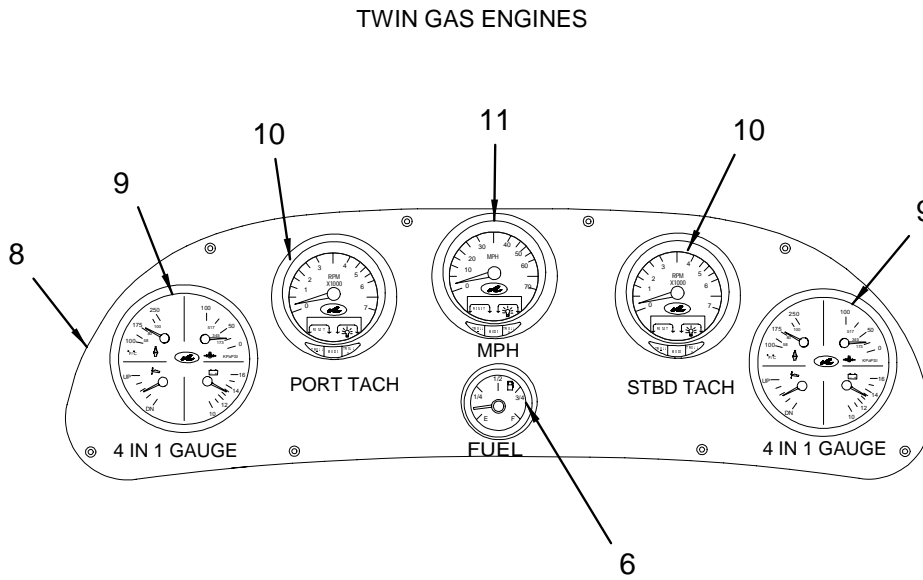

INSTRUMENT PANELS