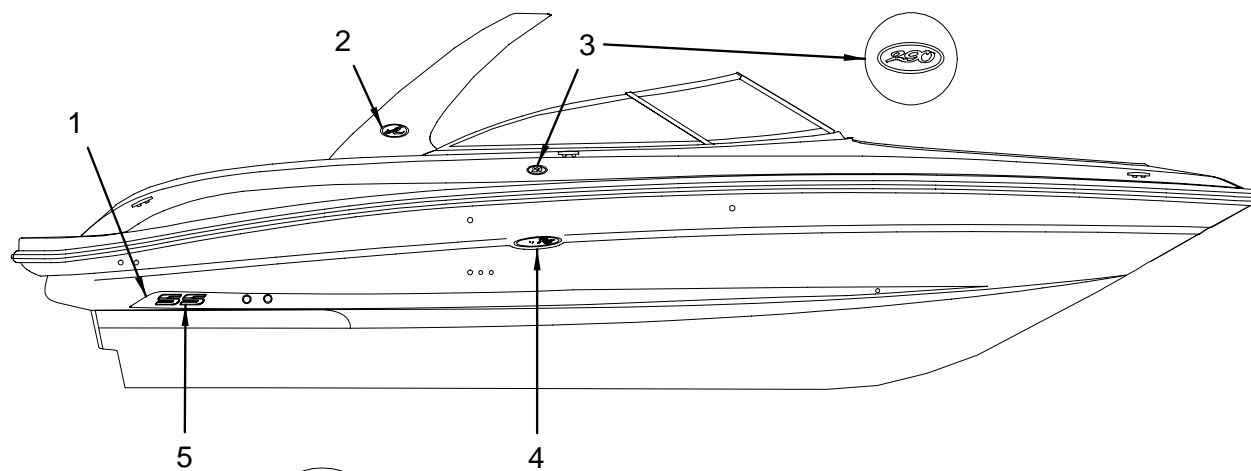

EXTERIOR (GRAPHICS) TWO TONE - BLUE