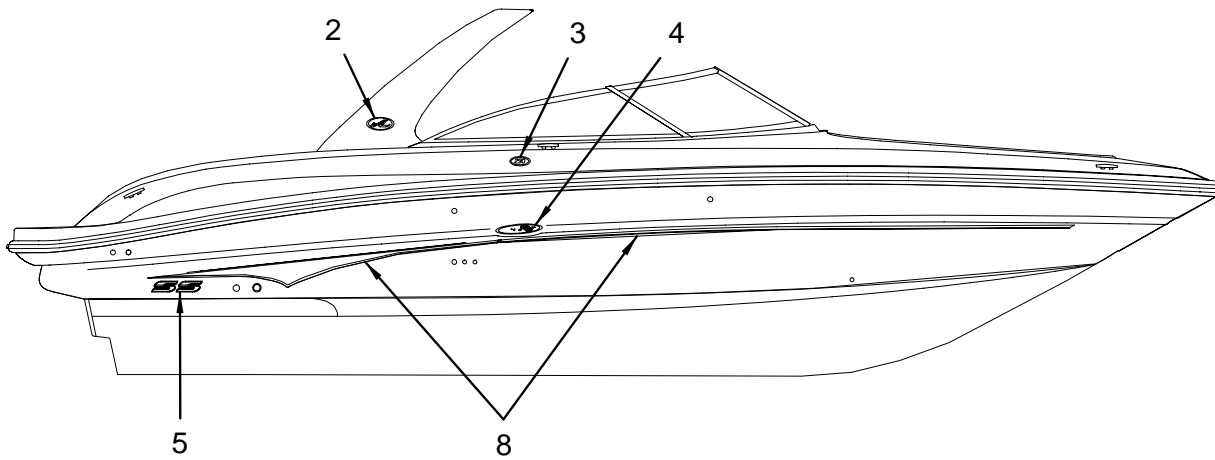

EXTERIOR (GRAPHICS) TWO TONE - PEWTER