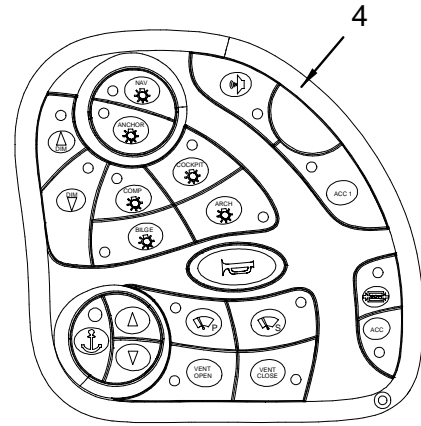

SWITCH PANEL