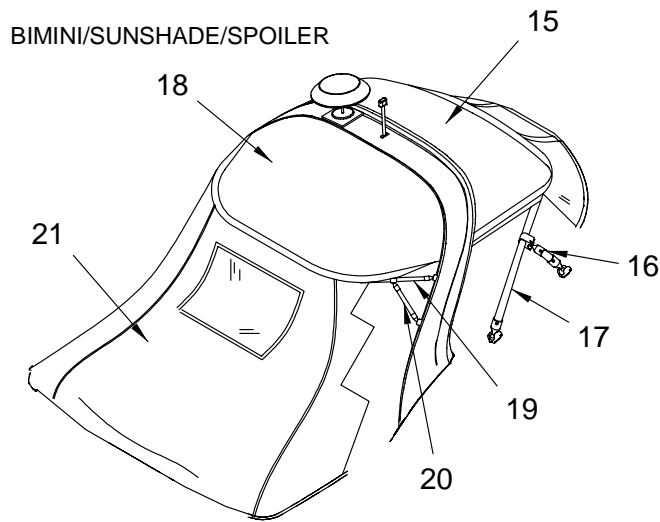

CANVAS (PEWTER)

CANVAS HARDWARE

SHOCK CORD CLIP 22	LACING KNOB 23	PLASTIC PULL TAB 24	END CAP 25	JAW SLIDE 26	PULL PIN 27	RADIUS HINGE 28	SIDE SPACER 29	STRAIGHT HINGE 30	STRAP EYE 31

INSERT 32	SLIDE 33