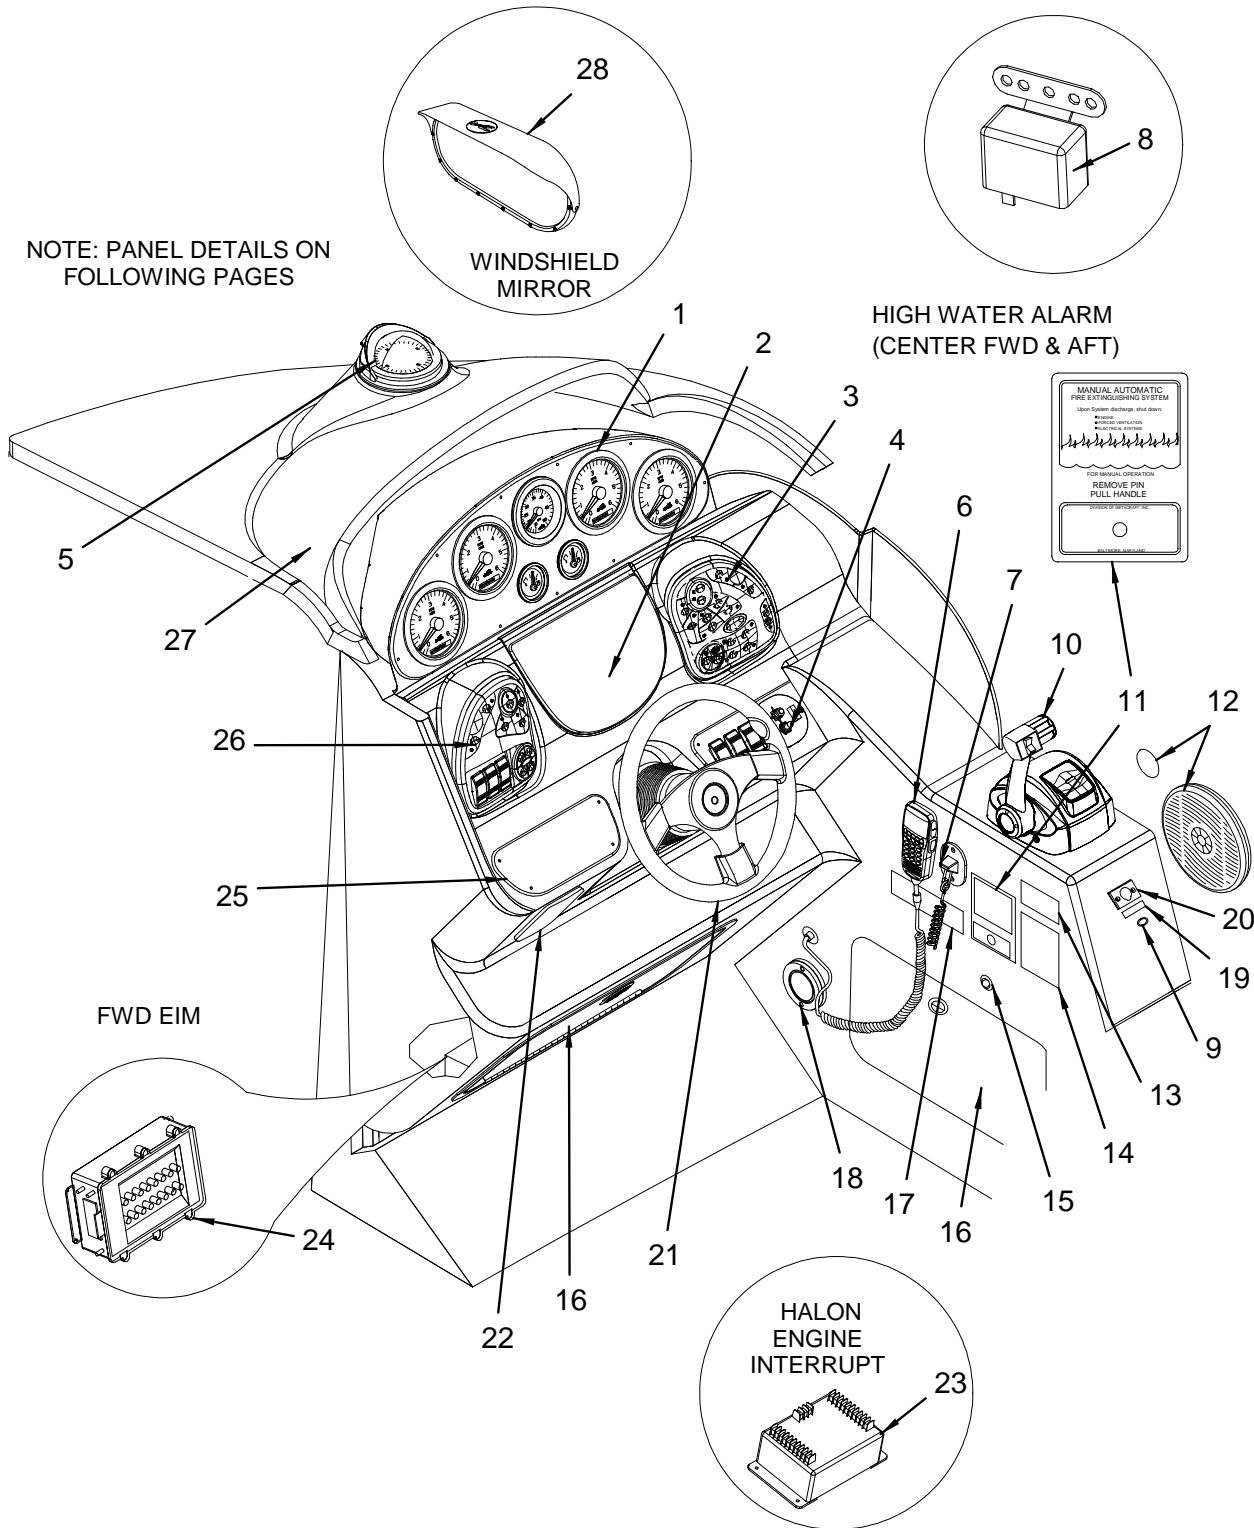

COCKPIT (HELM)