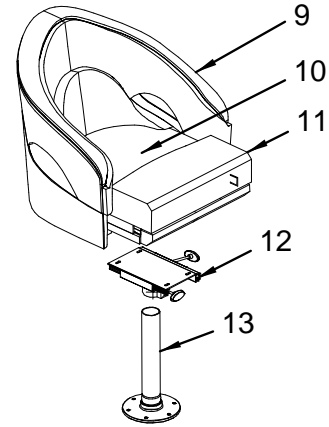

8 → BUCKET SEAT