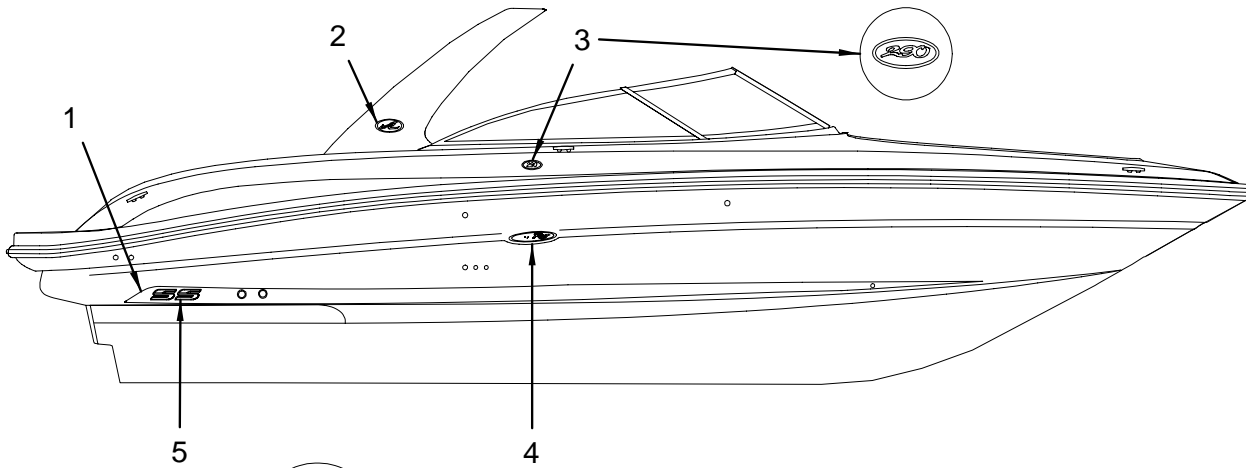

EXTERIOR (GRAPHICS) TWO TONE - PEWTER