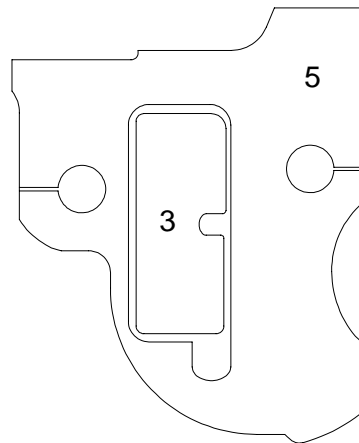

4 → COCKPIT CARPET COMPLETE W/TWO BUCKETS AND AFT SUNPAD