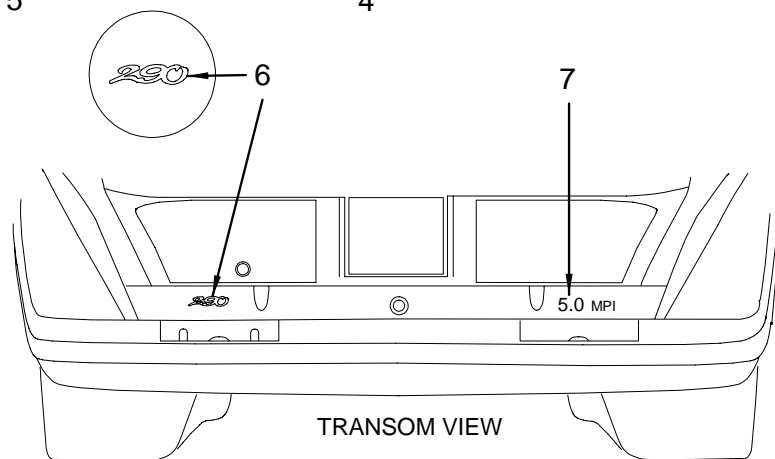

EXTERIOR (GRAPHICS) NO TWO TONE