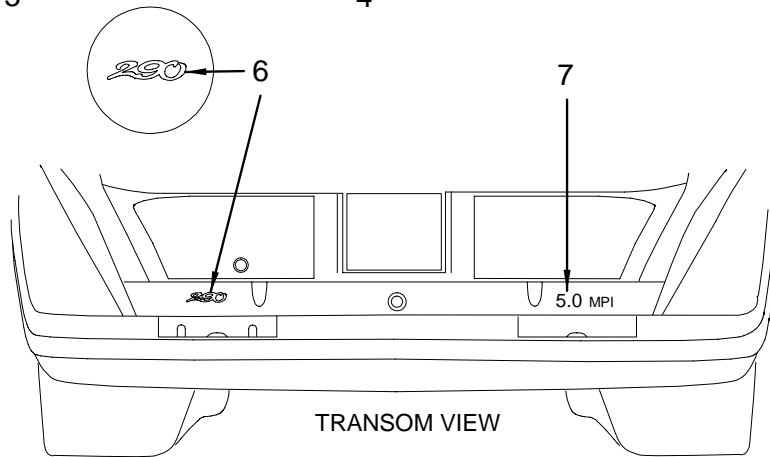

EXTERIOR (GRAPHICS) TWO TONE - PEWTER