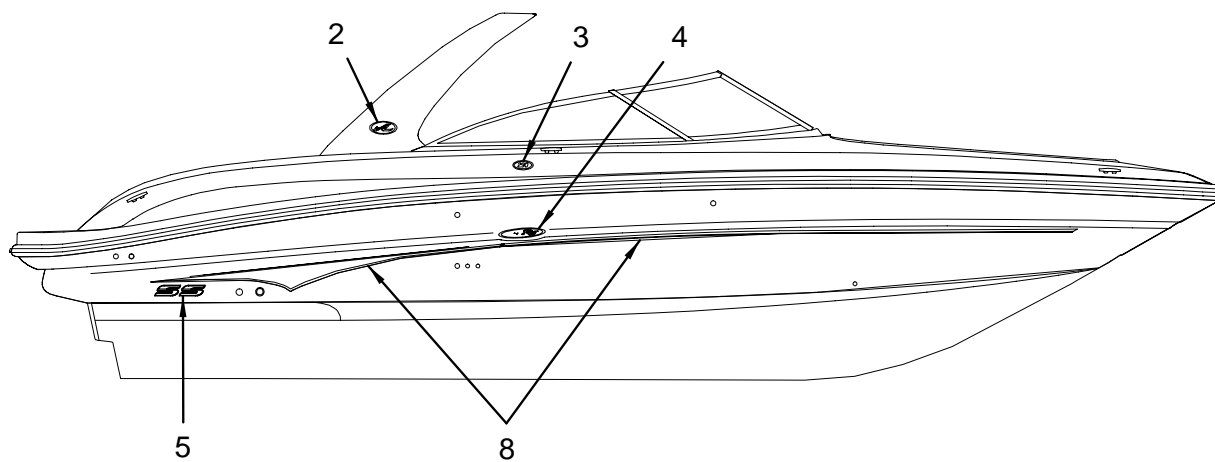

EXTERIOR (GRAPHICS) NO TWO TONE