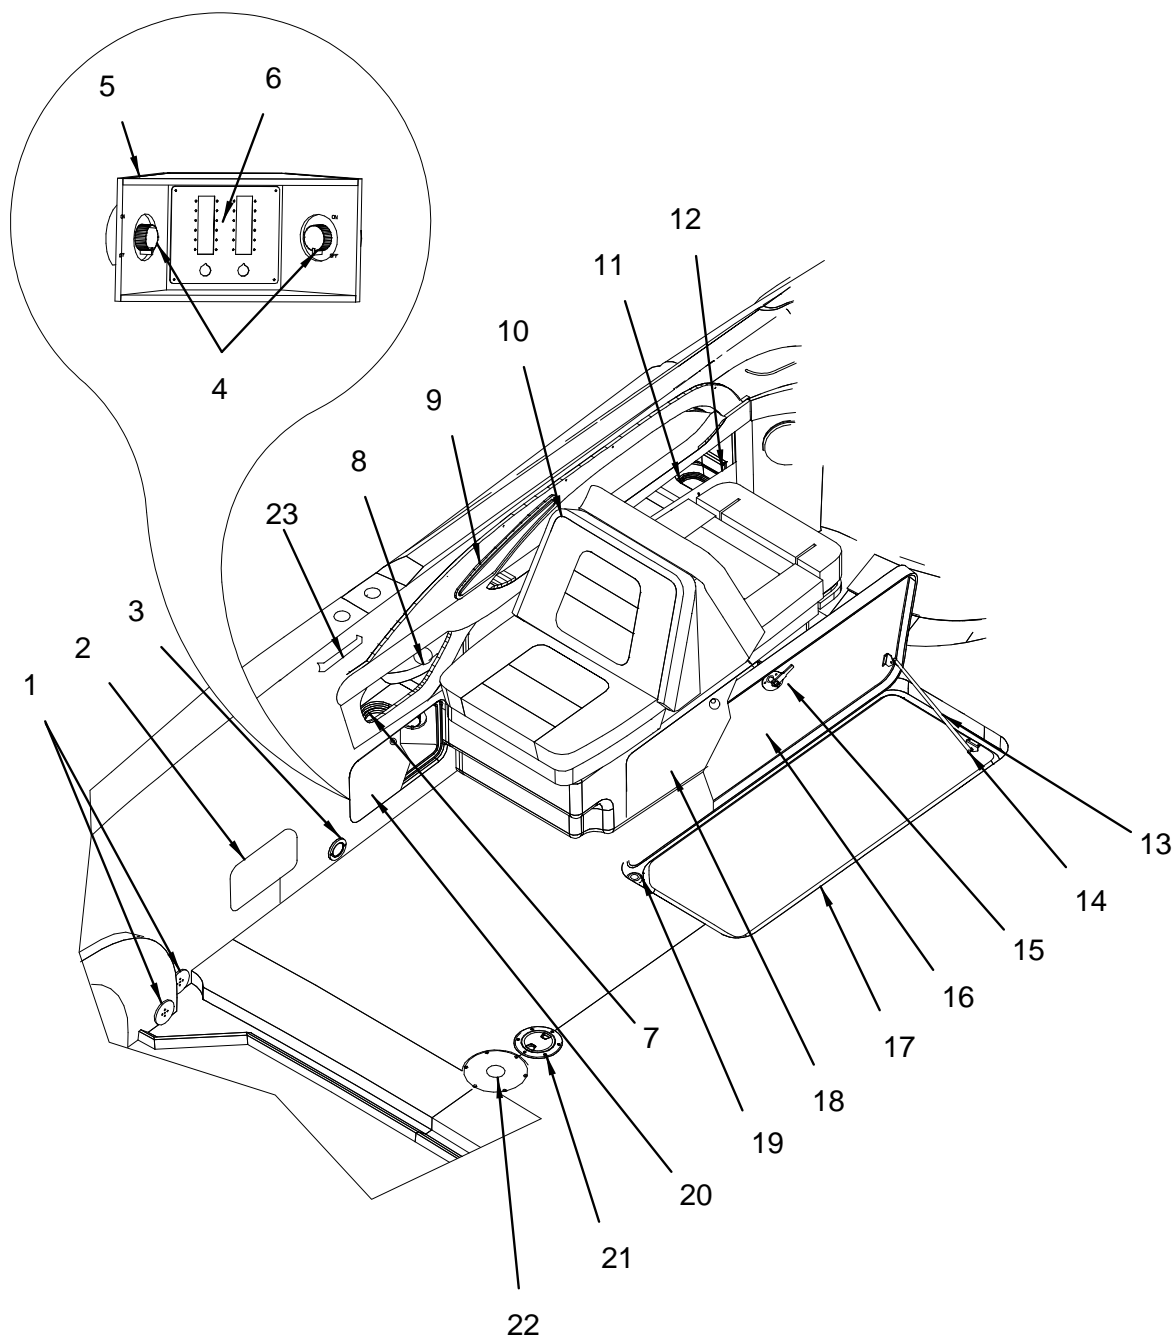

37	1914121	290SS 08,SUNPAD HATCH STRG TUB TOP
38	1914122	290SS 08,SUNPAD HATCH,STRG TUB BTM

BRACKETS

835850	BRACKET, ALUM 1"X 1"X 1" 3/16"HOLES
878447	BRACKET, ALUM 1"X 1"X 34" 3/8"HOLES 2SIDES

LABELS

1744827	LABEL, DO NOT STORE FUEL OR FLAM LIQUIDS
1547942	LABEL, SUNPAD/STRG CVR WARNING UNDERWAY
1743548	LABEL, WARNING RUNNING BOAT W/DOOR OPEN
1744762	LABEL, WARNING PYHY FIRE EXT PRT (LEXAN)

NOT SHOWN

1539873	COVER, 290SS-01 PORT CKPT ACCESS
822668	LIGHT, SGL DOME FLUSH MT PLAS WHT W/O SWITCH
604801	BULB, DOME LIGHT 12V (REPLACEMENT BULB FOR 822668)
693572	MOLDING, VINYL FLAT 3/16"X 1.25" RIGID WHT
912774	NOSING, VINYL 1"X 1/4"X 12' RIGID SR WHT
1547736	TRACK, HDPE 290SS PRT ENG COVER BOTTOM
1547744	TRACK, HDPE 290SS PRT ENG COVER FACE
816322	TRIM-SEAL, 3/8" W/5/8" BULB LOC-A
173799	WASHER, RBR GASKET 1/16"X 1/4"X 1"

COCKPIT (PORT VIEW) PORT B/B WITH AFT U-SHAPE SEATING