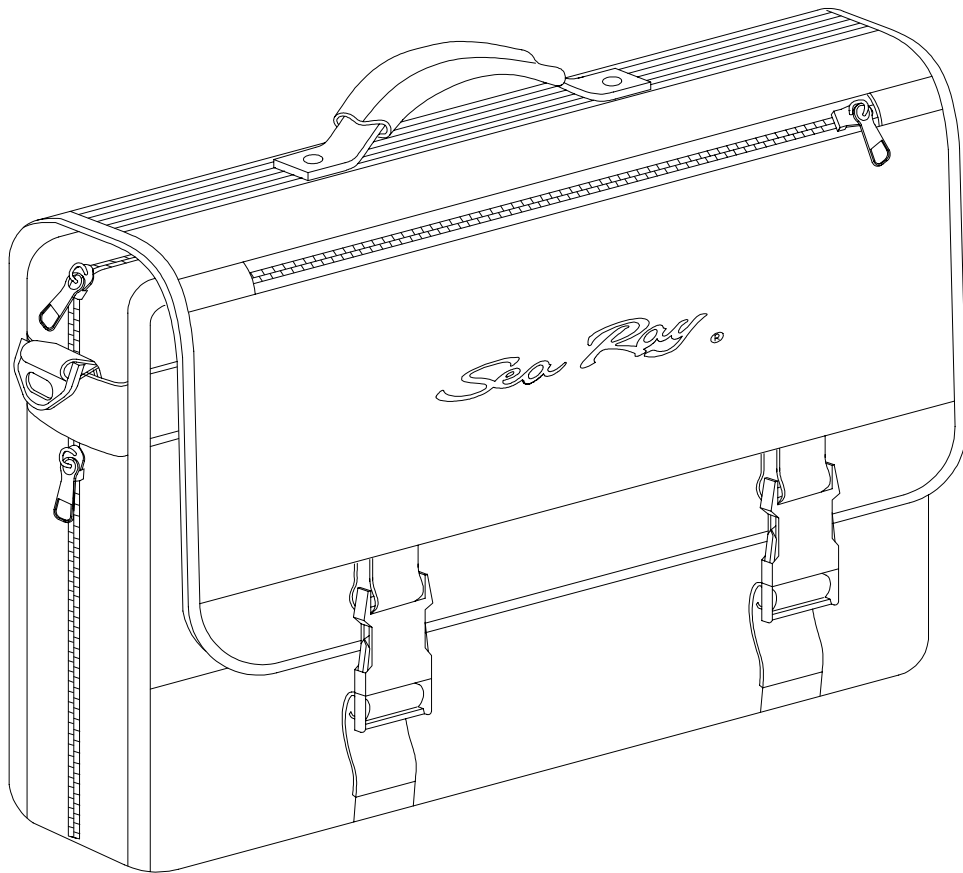

MULTI-INFO PACKET