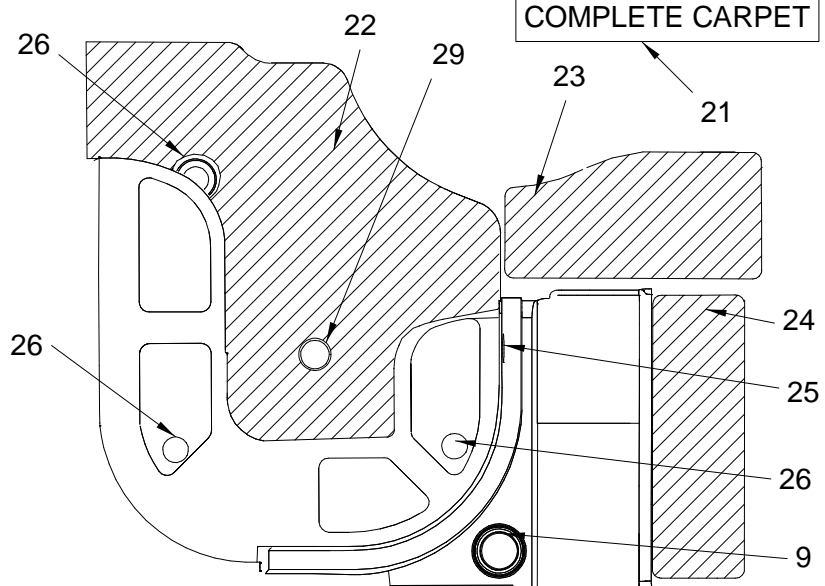

COMPLETE CARPET