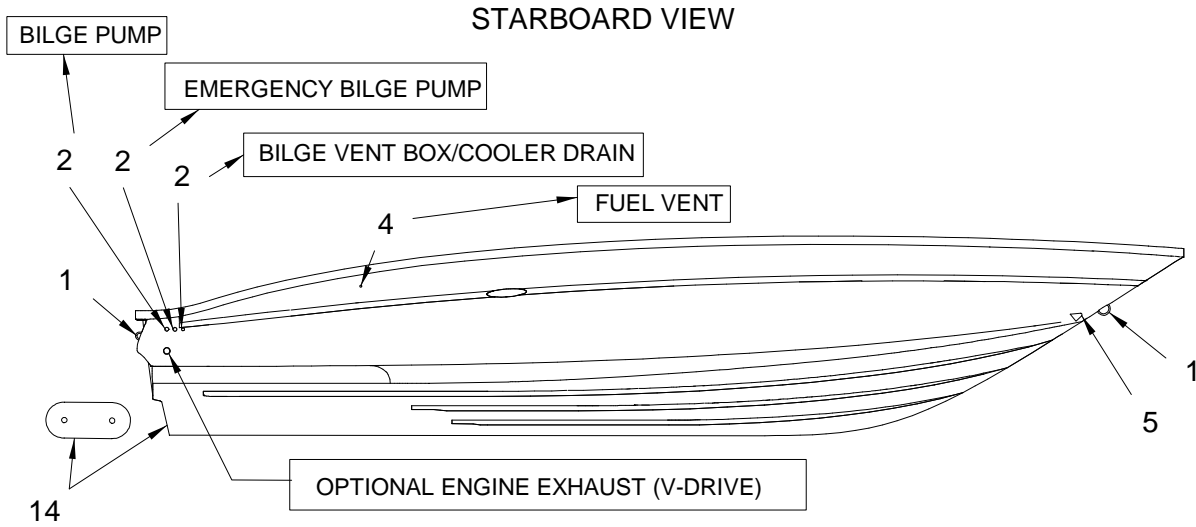

EXTERIOR (HULL)