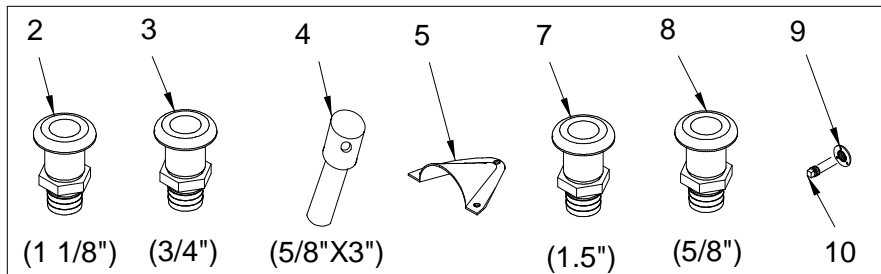

THRU HULLS/VENTS & DRAIN PLUG