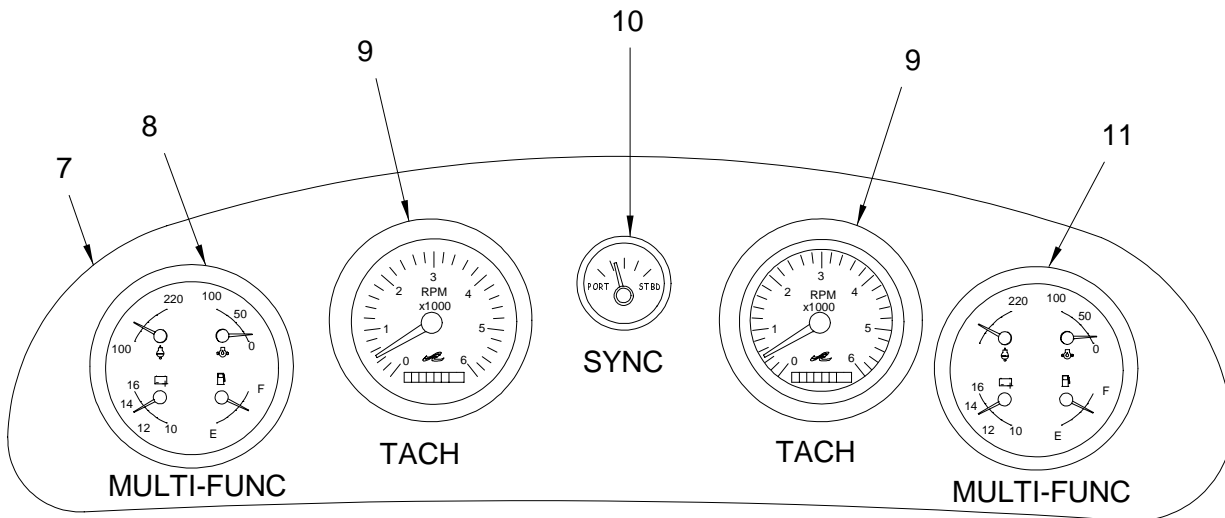

INSTRUMENT PANEL (V DRIVE)