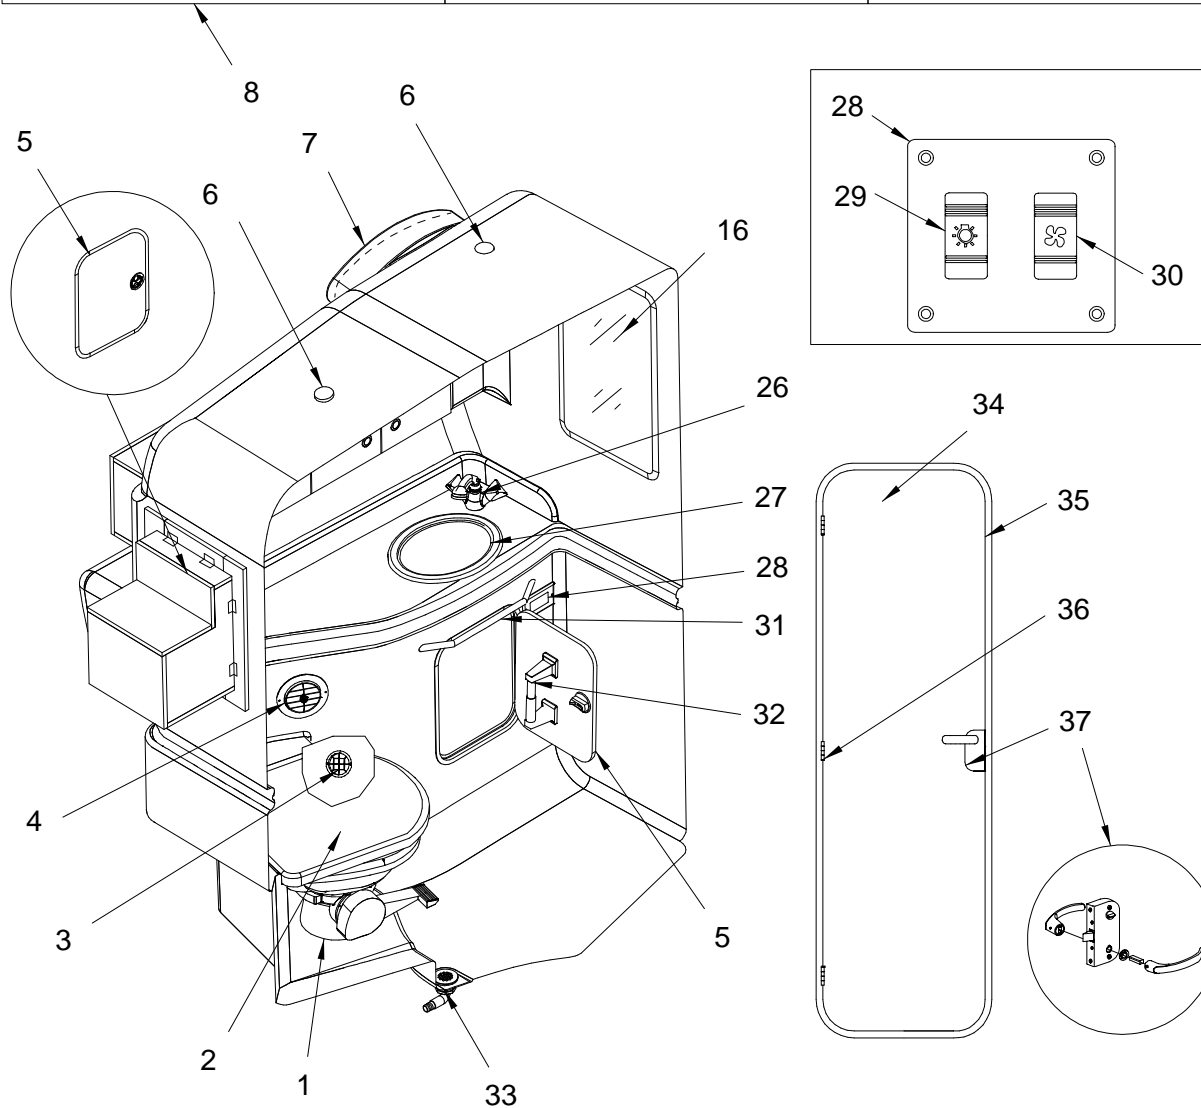

PORT HEAD

PORT HEAD

1	1555465	HEAD, VACU-FLUSH BONE 1006 BTM DIS LOW PRFLE
2	1688794	COVER, MARS TOILET LID CMLPT ANW 02
3	1052059	VENT, LOUVERED 3 5/8"X 3 5/8" BLK
4	1322940	A/C COMP, GRILL 3" BLK W/DBL LVR
5	972869	DOOR, STRG W/11.5"X 14 7/8" ANW FRAME
6	784975	LIGHT, RECESSED W/CLEAR LENS BRS 10W HALOGEN
	833269	BULB, REPL FOR #0784975/0830307 12V/10W HALOG
7	1057991	TRIM RING, V/F PORTLIGHT INNER CUSTOM 98
8	1454008	PORTLIGHT, OPENING ALL SS 3/8"-7/8" FROS REV1
	1314459	PORTLIGHT, GASKET SATURATED FOAM
9	1331735	PORTLIGHT, GASKET ONLY (BOMAR)
10	866434	KNOB, PORTLIGHT KNOB ONLY (BOMAR)
11	1107044	PORTLIGHT, HANDLES QUICKDOGS (BOMAR)
12	1331727	PORTLIGHT, LENS ONLY FROSTED (BOMAR)
13	1513183	TRIM RING, PORTLIGHT 3/8" SS
14	1331313	PORTLIGHT, SCREEN 3/8"X 7/8"
15	914911	SHOWER, WALL MNT ONLY
16	1734808	320DA 03,MIR ASSY,PRT HEAD
	1574862	MIRROR, 1/8"X 14"X 24"CLR W/1.5"RAD/POL
	195032	HINGE, AL CONT 1.25"X 72" SAT
	776567	CATCH, ROUND PLAS 13/16" "DUAL LOCK" (3M)
17	1717483	DOOR, PVC 320DA-03 PT HEAD MIR 4PC SET
18	258368	RECEPTACLE, GFI DUPLEX WHT 15A
	627737	BOX, RECEPTACLE/SWITCH PVC 1-GANG DEEP
		(NOT ILLUSTRATED)
19	761445	CATCH, RIM-LOCK STRIKE PLATE
20	772418	CATCH, RIM-LOCK WHT
	859165	SHIM, HDPE 5/16"X 1 7/8"X 3 1/8"
21	1542232	PULL, ROSETTE POL SOLID BRASS 16MM (5/8")
22	1271014	PULL, PUSH-BUTTON KNOB CHR
23	663708	BUMPER, CLEAR .020" THICK
24	814350	HINGE, CONCEALED FULL OVERLAY 100DEG W/DOWEL
25	525667	HINGE, CONCEALED FULL OVERLAY MT PLATE ONLY
26	1253095	FAUCET/SHOWER, WHT/MIX W/ON/OFF FLX TAIL
	1425180	ADAPTER, SEAFLEX BRS 1/2"MPT X 3/8"COMP FAUCT
27	850784	SINK, V/F OVAL ANW
	146175	DRAIN ASSY, 1.25" DRAIN W/PLUG PLASTIC
28	1581917	PANEL, HEAD LIGHT/PWR VENT SW
29	1541655	ACTUATOR, ROCK SWITCH-LIGHTS BLK
	797761	BODY, ROCK SW SPST BLK 12V INCAND NON-LIT
30	1647577	ACTUATOR, ROCK SWITCH-POWER VENT BLK
	1609312	BODY, ROCK SW SPDT BLK 12V INCAND NON-LIT
31	777243	RAIL, GRAB 12" STREAMLINE W/FLANGES 95 (304)
32	1155241	HOLDER, TOILET PAPER WALL MNT WHT ROLLER
33	196782	DRAIN ASSY, SHOWER 1.5"
	344762	DRAIN ASSY, SHOWER SLIP NUT 1.5"
	344721	DRAIN ASSY, GASKET SHOWER SLIP NUT 1.5"
	185041	ADAPTER, PVC 1"OD X 1.5"OD SLIP REDUCING
	814822	ELBOW, PVC 1.5"FPT X 1.5"BARB X 90DEG MACHINE
34	1734809	320DA 03,DOOR,PRT HEAD CMLPT
35	1577618	FRAME, ALUM 64"X 19 5/8" ARC WHT
36	132324	HINGE, BUTT CHROME/ZINC 2"
37	1581404	LATCH, OFFSHR FLUSH LH-OUT PRVKNB CHR
	847327	PLATE, STRIKER MOBELLA 13/16"WIDE

GELCOATS

1543180	GEL COAT, ANTIQUE WHT
	(HEAD ONLY)

NOT SHOWN

835819	BRACKET, ALUM 1"X 1"X 6" 3/16"HOLES
980896	CURTAIN, SHOWER ECRU 67.5"X 27"
955278	LABEL, NOTICE OVERBOARD DISCHARGE (LEXAN)
1163872	SNAP BUTTON, W/ 1/8" BARREL
1163864	SNAP SOCKET, W/ 1/8" HOLE
154369	SNAP STUD, W/#8 X 3/8" PH SS
132183	TRACK, ALUM CURT TRK 0.275"X 0.688" TAB TYPE

VINYLS

1736787	VINYL, RVIEW LT CAMEO N/W 1/2"FB
1142181	WELT, RVIEW LT CAMEO 5/32"