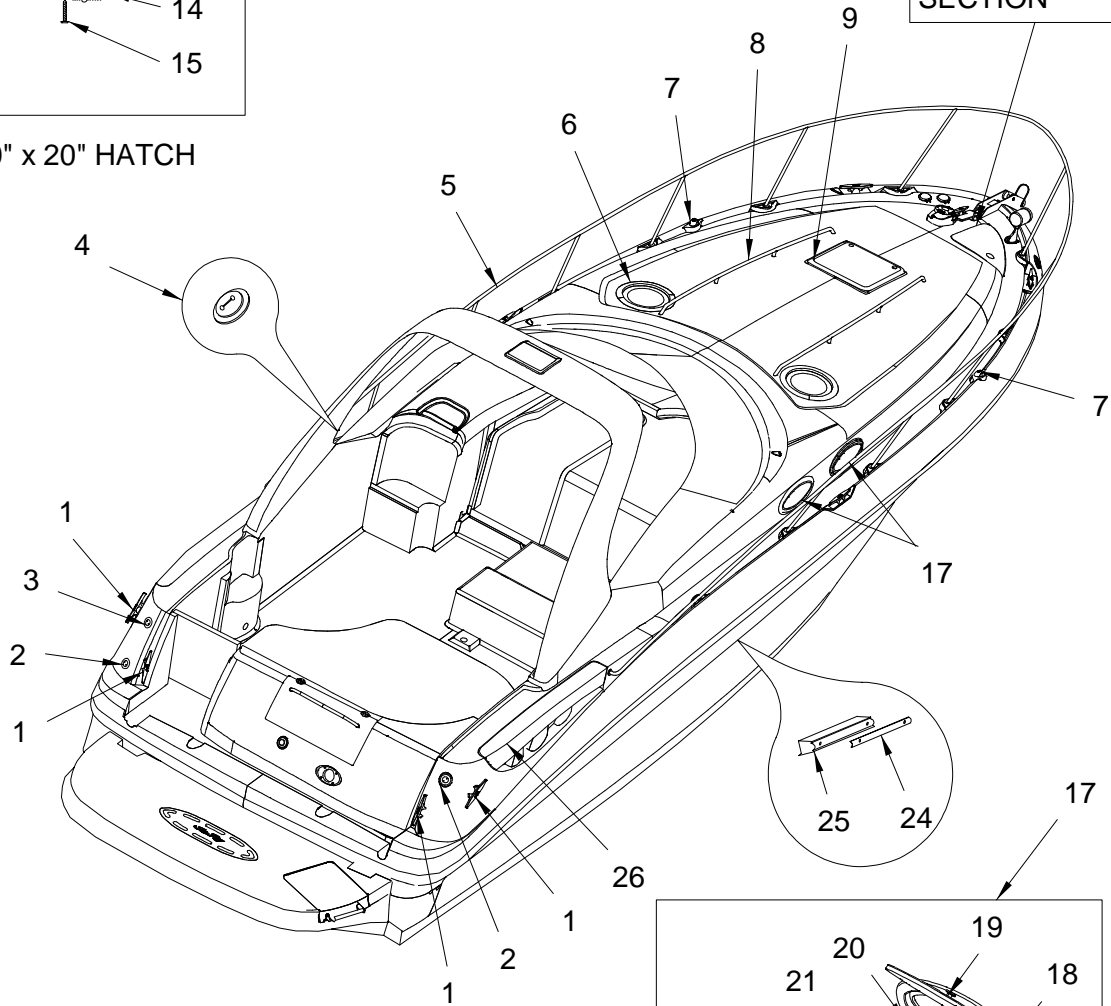

SEE EXTERIOR
WINDLASS
SECTION

PORTLIGHT BREAKDOWN