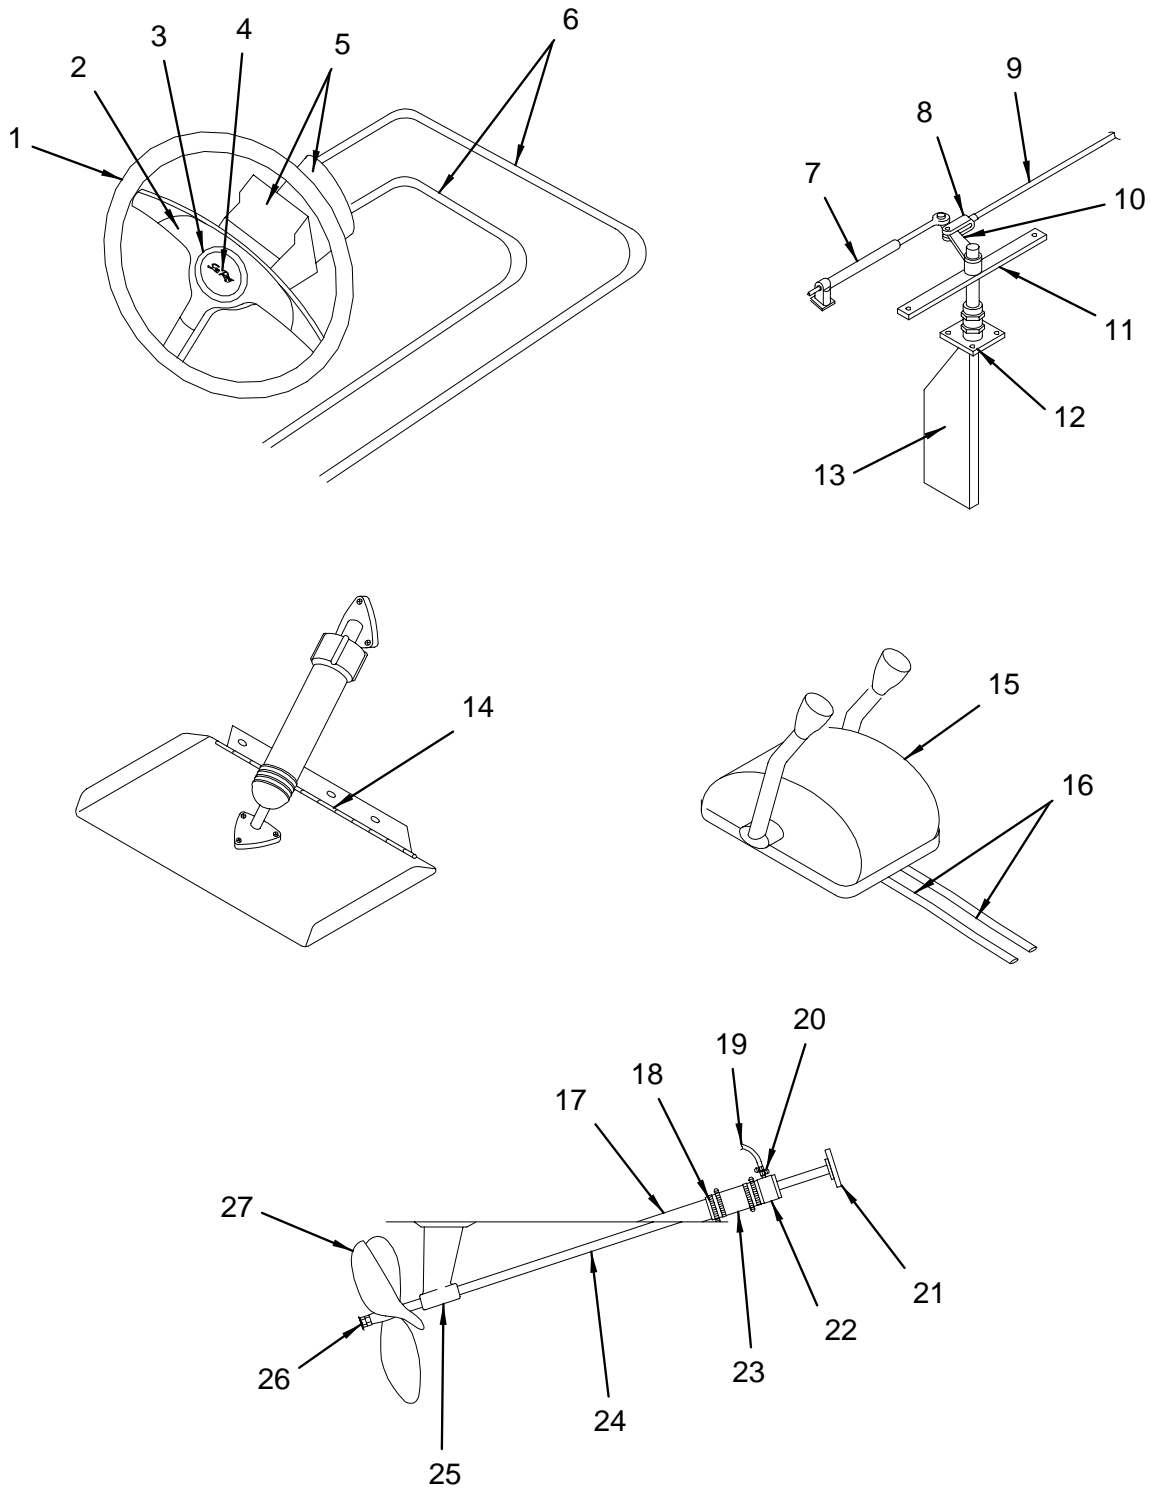

STEERING SYSTEM (V-DRIVE WITH HYDRAULIC STEERING)

STEERING SYSTEM (V-DRIVE WITH HYDRAULIC STEERING)

1	1526292	STEERING WHEEL, 14.25" SPCRUIS MAHOG W/BLK
2	1684024	PAD, STEER WHL CTR FOR #1526292
3	1683795	STEERING WHEEL, RING FOR 1526292/1738115
4	917013	EMBLEM, S/R EMB SCRIPT WHEEL GOLD-BEZEL 1.75"
5	317032	STEERING, HELM PUMP SEA STAR I TILT
6	990093	TUBING, HYD 3/8" BLK (TELEFLEX)
7	127050	STEERING, HYD CYLINDER BA125-7ATM
8	143222	RUDDER CLEVIS, 4"LONG X 1"-14 FPT
9	1646082	TIE BAR, RUDDER 32.00" V-DRIVE W/TAB
	622910	WASHER, TIE BAR LOCK WASHER 1" SS
10	161232	RUDDER ARM, 1.5"
11	161182	RUDDER SUPPORTS, 440AC/390EC
	1125194	RUDDER SUPPORTS, STRUT W/STEERING RAM MNT
12	587147	STUFFING BOX, RUDDER W/PACK 1.5"DIA
13	604850	RUDDER, 310SB/350EB
	144394	KEY STOCK, RUDDER 1/4"X 1/4"X 12" BRASS
	161257	WASHER, RUDDER WASHER 1.5"
	161349	SHIM, BRASS 2"X 2"X 3/16"
14	725937	TRIM TAB, ASSY 12X18 SGL ACT
	1631001	TRIM TAB, HYD PUMP KIT W/4"NIPPLE
	841825	SHIM, PVC TRIM TAB PUMP BLK
15	1051689	CONTROL, THRTL/SHFT W/SS HANDLES W/GOLD KNOBS
	907063	KNOB, CONTROL GOLD SMOOTH
	907097	KNOB, CONTROL GOLD GROOVED W/RED ID
16	1534460	CABLE, CONTROL TELEFLEX TFXEXTREME 15' W/CLIPS
	1534411	CABLE, CONTROL TELEFLEX TFXEXTREME 18' W/CLIPS
17	982025	TUBING, SHAFT LOG 2.63"OD X 12" 310DA 98
18	256727	CLAMP, HOSE #48 1 5/8"-3.5" SS .505
19	1497486	HOSE, FUEL 3/8" ISO/CE W/PLAS LINER
20	123398	CLAMP, HOSE #06M 5/16"-7/8" SS MINI
21	991265	COUPLING, 1.5" HURTH
22	1581503	STUFFING BOX, UHMW 1.5"ID 2 5/8"HOSE
	803718	SEAL KIT, SHAFT STUFFING BOX 1.5" W/TOOL
23	564682	HOSE, EXHAUST 2.5" HW
24	981522	SHAFT, SS 1.5"X 73.19" AQ19 W/COUPLING
	1392687	NUT, JAM HEX #1 1/8-7 SS
	1392695	NUT, JAM HEX #1 1/8-7 BRONZE
25	1603547	STRUT, W/BEARING 1.5"W/1/2"MNT HOLES 320DA-02
26	144402	PIN, COTTER PIN 5/32"X 2" SS
	1583087	BOLT, HEX HD #7/16-20 X 1.5" GR8 CAD PLT
	1583335	NUT, HEX #7/16-20 CADNIUM PLATED
27	1688685	PROP, 18"X 19"X 1.5" L3BLC NIBRAL H/S
	1688686	PROP, 18"X 19"X 1.5" R3BLC NIBRAL H/S
	1734426	PROP, 18"X 19"X 1.5" L3BLC NIBRAL H/S MC2 (OPTIONAL TVD MX6.2L & 5.7L ENGINES)
	1734431	PROP, 18"X 19"X 1.5" R3BLC NIBRAL H/S MC2 (OPTIONAL TVD MX6.2L & 5.7L ENGINES)

LABEL

221812	LABEL, SHIFT (LEXAN)
221820	LABEL, THROTTLE (LEXAN)