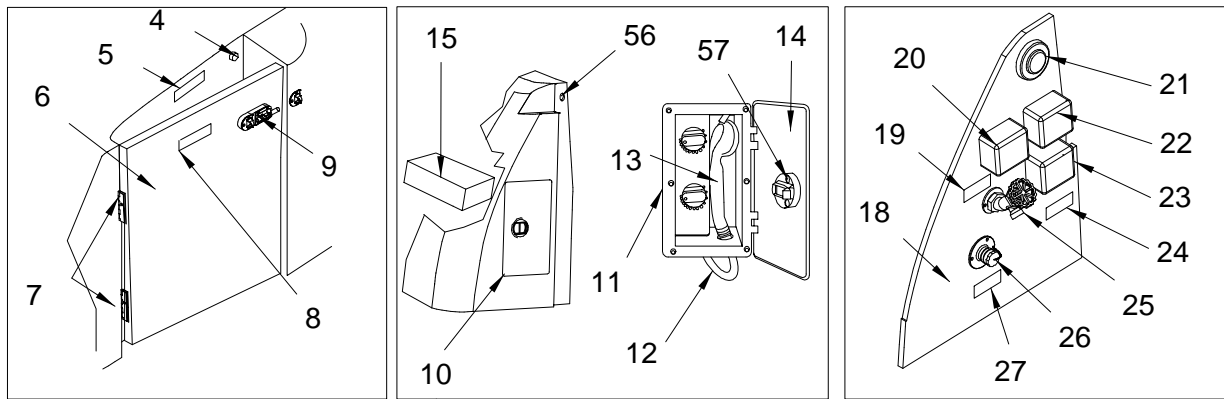

TRANSOM STORAGE & SWIM PLATFORM