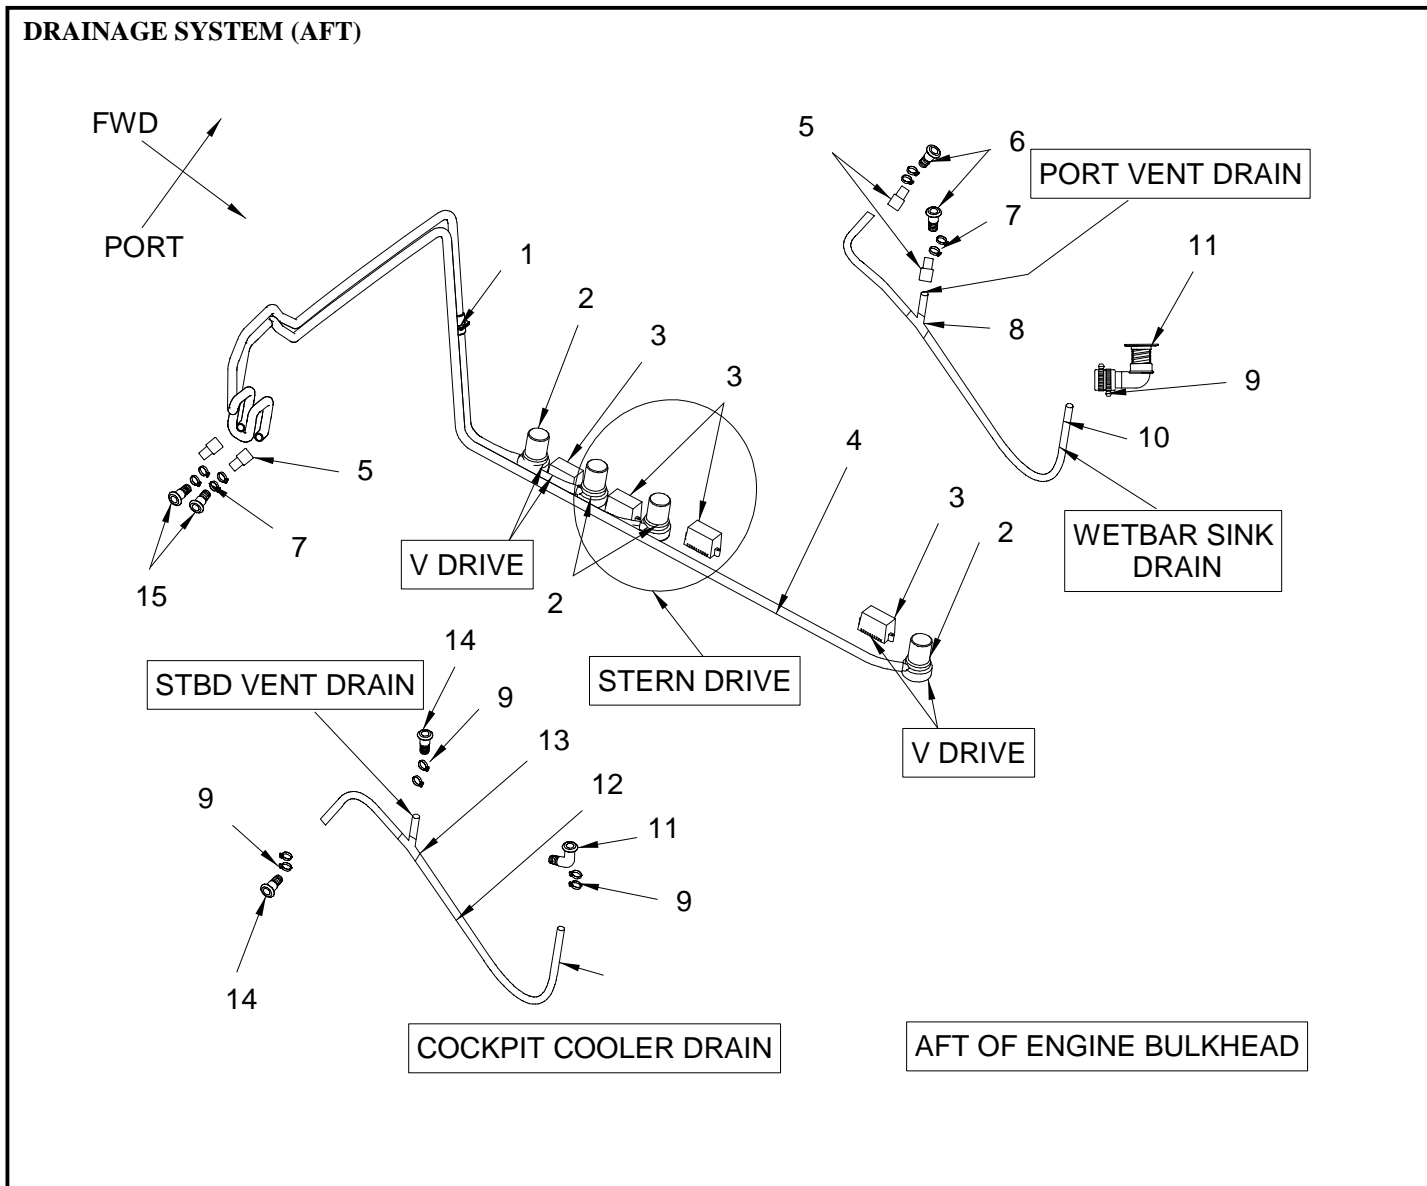

DRAINAGE SYSTEM (AFT)

- 1 555375 VALVE, CHECK WHALE 1" - 1.5"
- 2 125435 PUMP, BILGE 1500GPH
- 3 1193671 SWITCH, FLOAT RULE W/CVR
- 4 675132 HOSE, CORR SAN/WATER-FILL 1 1/8" RH
- 5 466615 HOSE CUFF, 1" RH WHT
- 6 124578 THRU-HULL, PLAS 1 1/8" WHT
- 7 256685 CLAMP, HOSE #16 3/4"-1.5" SS .505
  723759 COVER, CLAMP END PROT .035"X.300-1/2"RED
- 8 354886 TEE, PVC 1"BARB X 1"BARB X 1"BARB
- 9 723759 COVER, CLAMP END PROT .035"X.300-1/2"RED
  256677 CLAMP, HOSE #12 1/2"-1.25" SS .505
- 10 123877 HOSE, CORR SAN/WATER-FILL 3/4"
- 11 196618 DRAIN, W/PLUG 100DEG 3/4"BARB WHT
- 12 123877 HOSE, CORR SAN/WATER-FILL 3/4"
- 13 141523 TEE, PVC 3/4"BARB X 3/4"BARB X 3/4"BARB
  (GRAY WATER SYSTEM OPTION)
- 14 182964 THRU-HULL, PLAS 3/4" WHT
- 15 124578 THRU-HULL, PLAS 1 1/8" WHT