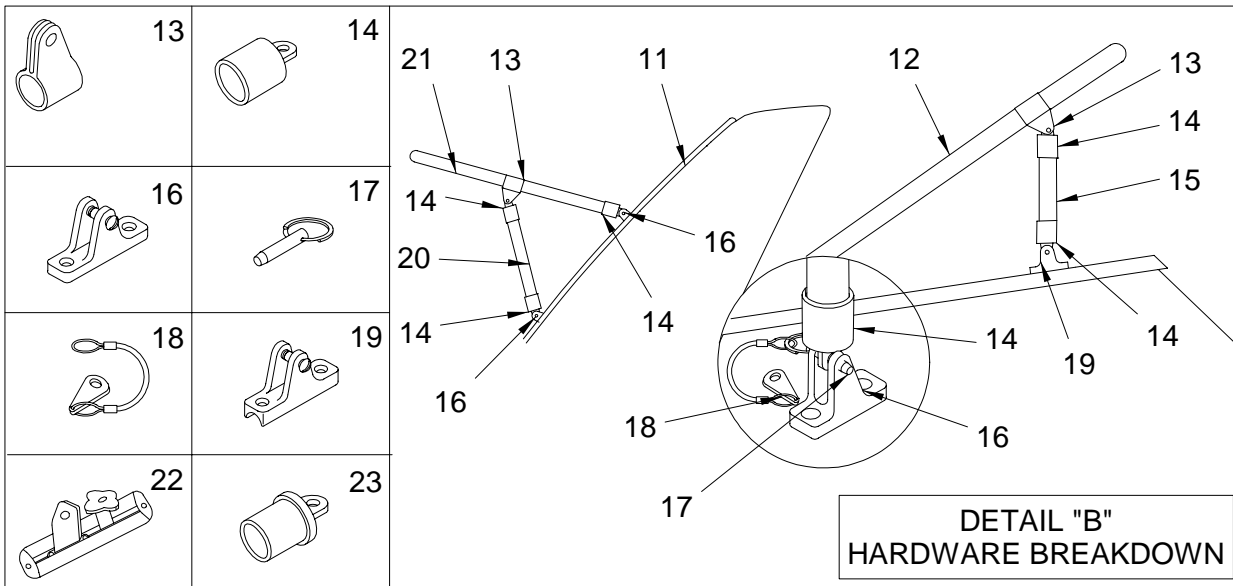

CANVAS (STANDARD)

CANVAS WITH ARCH AND WITH ALUMINUM WINDSHIELD FRAME