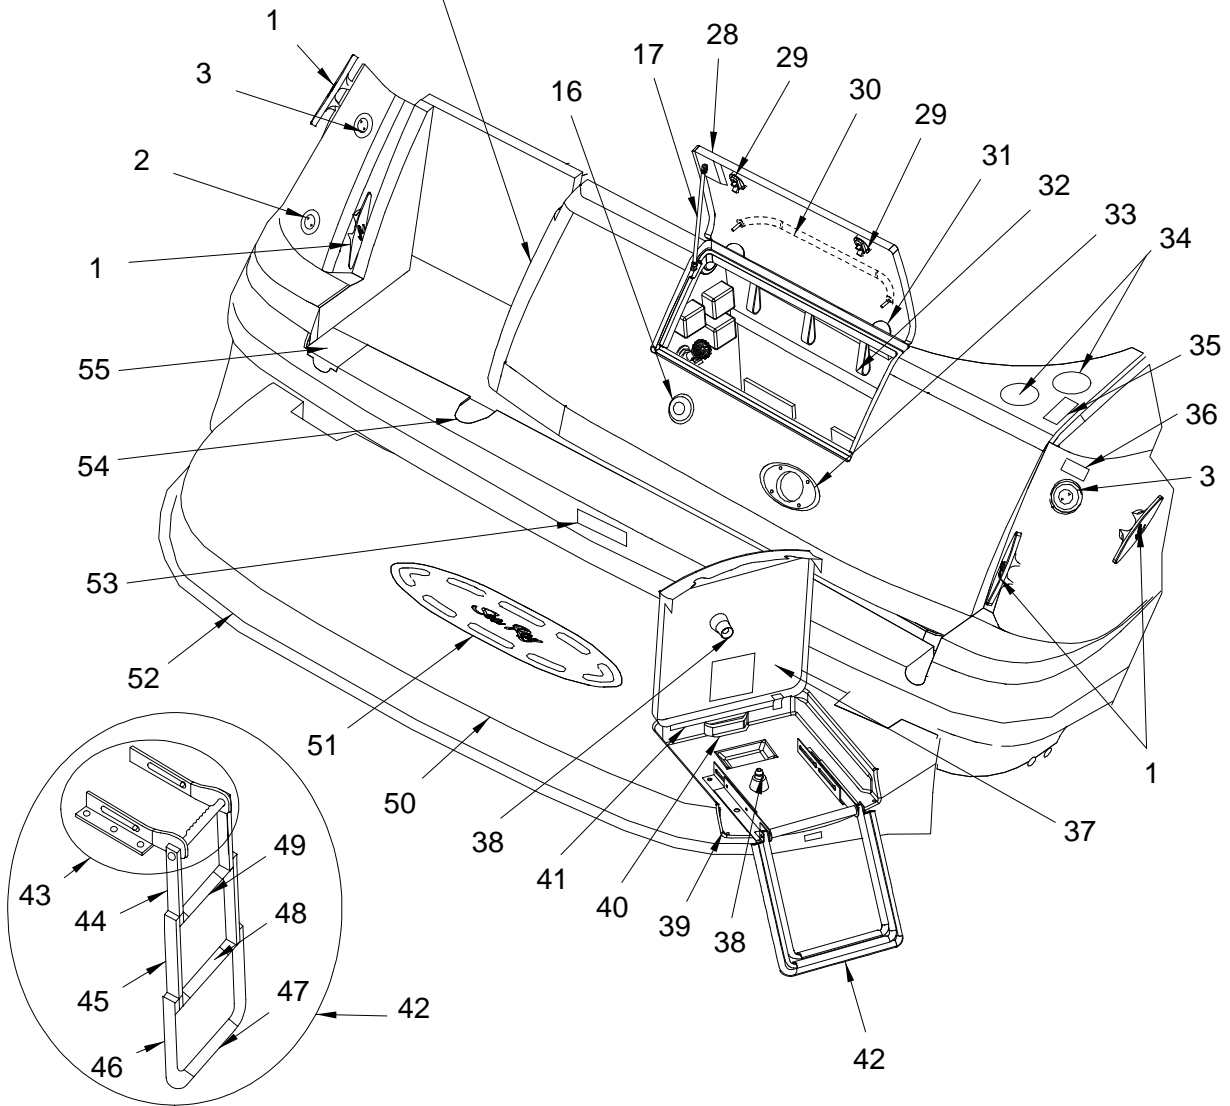

TRANSOM STORAGE & SWIM PLATFORM