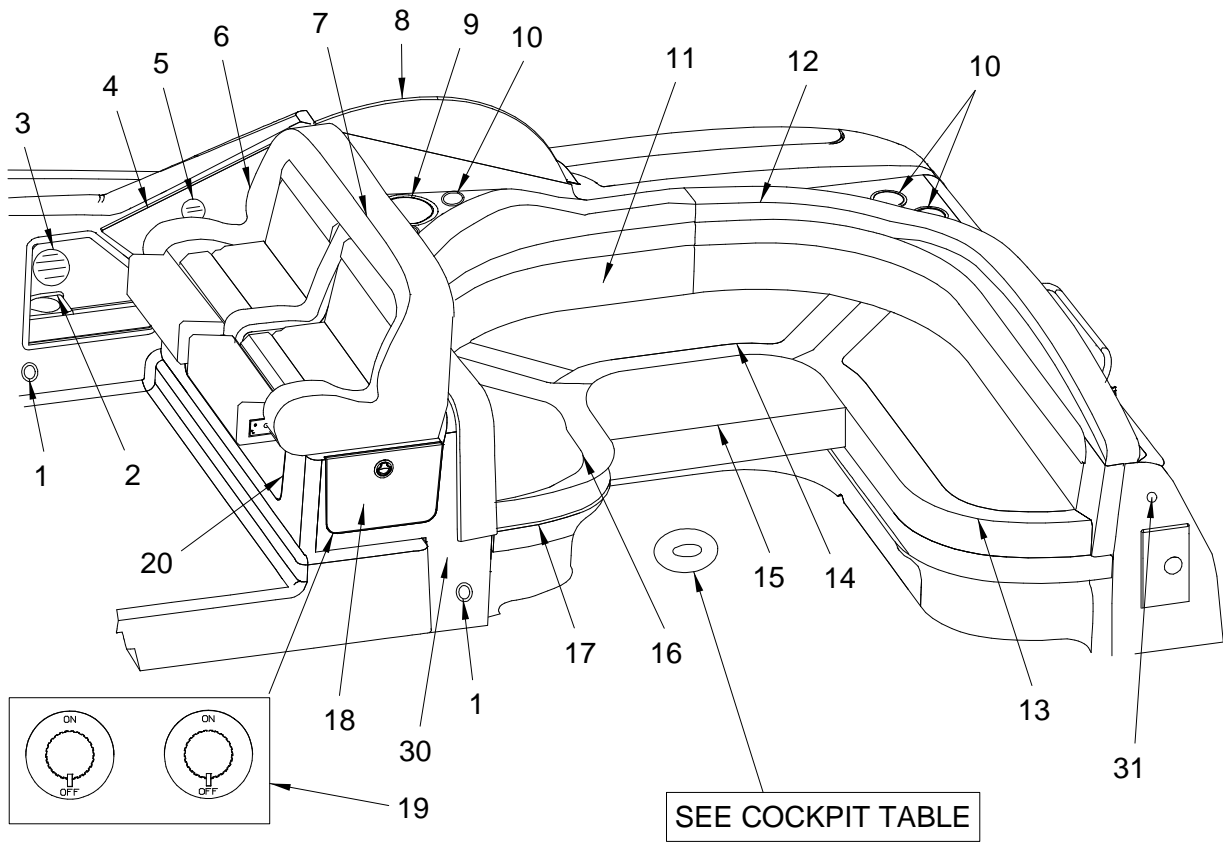

COCKPIT (UPHOLSTERY & CARPET)