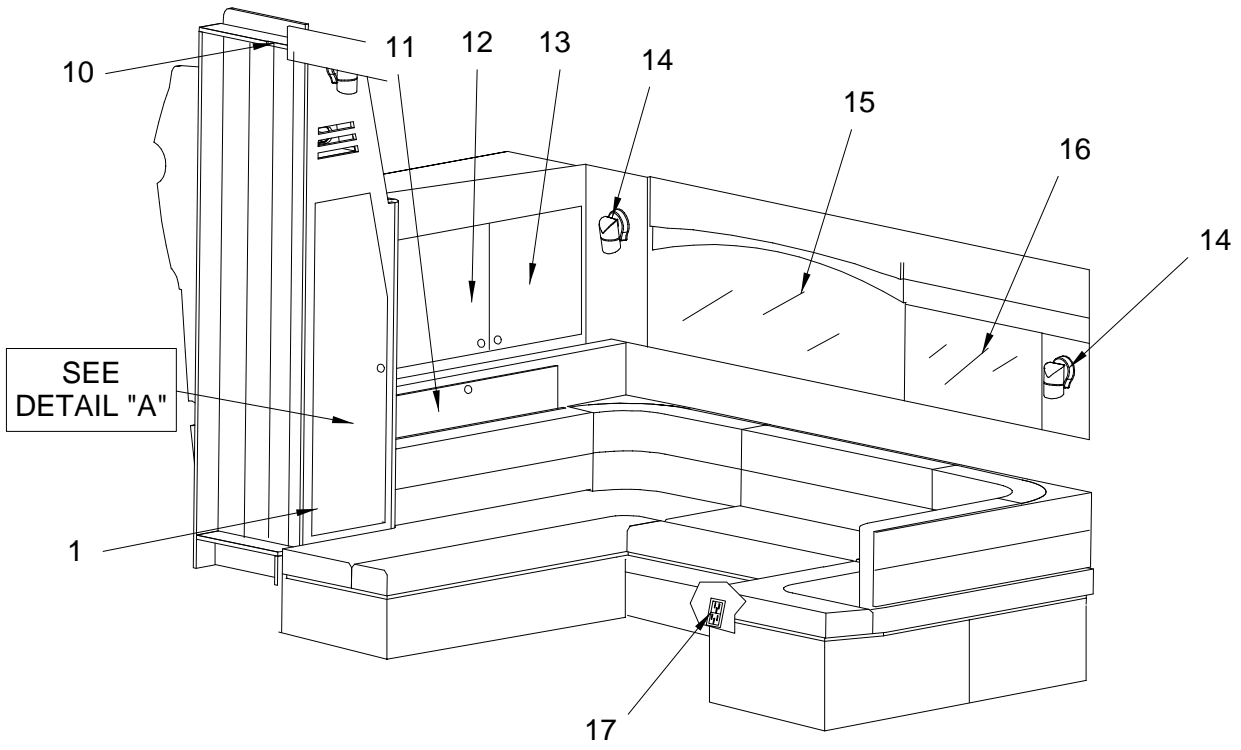

MID STATEROOM

MID STATEROOM

1	1734810	320DA 03,DOOR,MIDSTRM H/L
	798314	SNAP CAP, PRESS-ON COVER #2 PHILLIP BLK
	1624766	LIGHT, STEP SS LED STORM 12V
	1642438	BULB, REPL FOR LED STORM 12V (1624766)
	1687655	LABEL, INFO REPL PROD/BROCH/DLRLOC/ETC.
2	761445	CATCH, RIM-LOCK STRIKE PLATE
3	772418	CATCH, RIM-LOCK WHT
4	1542232	PULL, ROSETTE POL SOLID BRASS 16MM (5/8")
5	1271014	PULL, PUSH-BUTTON KNOB CHR
6	663708	BUMPER, CLEAR .020" THICK
7	1502327	MICA, 4'X 8'X.030"VIOLIN FIG ANNIGRE GLS GR20
	1684424	MICA, PVC EDGE BAND 7/8"X .017 VIOLIN ANNIGRE
8	839399	HINGE, SELF CLOSING BLUM SCREW-ON
9	525667	HINGE, CONCEALED FULL OVERLAY MT PLATE ONLY
10	132183	TRACK, ALUM CURT TRK 0.275"X 0.688" TAB TYPE
11	1734811	320DA 03,DOOR,MIDSTRM LWR STB
	390849	CATCH, GRABBER LATCH W/10LB HOLD BLK PLAS
	195479	HINGE, AL CONT FORM/DBL 2.5"X 72" SATIN
12	1734812	320DA 03,DOOR,MIDSTRM FWD STB
13	1734813	320DA 03,DOOR,MIDSTRM AFT STB
14	981316	SPOTLIGHT, SWIVEL TASK BEIGE W/GLD ACCNT HLG
	858886	BULB, REPL FOR #0830307
15	1734814	320DA 03,MIR ASSY,MIDSTRM
16	1579606	MIRROR, 1/8"X 12"N/P X 61.5"POL1EDGE
17	602862	RECEPTACLE, DUPLEX BLK 15A
	256305	RECEPTACLE, LEGRAND EXT W/CVR 220/50 GERMAN (220VOLT OPTION)
	602870	COVER PLATE, SGL DUPLEX RECEPT BLK
	627737	BOX, RECEPTACLE/SWITCH PVC 1-GANG DEEP
18	1734815	320DA 03,DRWR,CD HLD R MIDSTRM
	1269026	HOLDER, COMPACT DISC 13CD HOLD BLK
	1726615	DRAWER SLIDE, ROLLER MTL 12" FULL EXT
19	1650605	PANEL, 320DA-02 AC MAIN DIST
20	1666056	PANEL, 320DA-02 DC DIST GAS
21	1733243	STEREO, CD CHANGER 6-DISC DC625
22	1635135	STEREO, AM/FM CD PLAYER W/CHNGR CNTRL DIGITAL
	799049	EXTENSION, CABLE 12' AM/FM
23	1577717	PANEL, WATER LEVEL IND
24	681486	ACTUATOR, ROCK BLK W/O LENS ACCY
	679332	BODY, ROCK SW SPST MOM
25	806901	INDICATOR, WATER LEVEL 12V
26	1324334	BUSS BAR, MINIBUS BAR DC
27	795583	BUSS BAR, SGL POST 5/16"

LABELS

852566	LABEL, LEAVING WINDOW OPEN EXHAUST FUMES
947838	LABEL, DANGER CARBON MONOXIDE (LEXAN)
955278	LABEL, NOTICE OVERBOARD DISCHARGE (LEXAN)

BRACKETS

952929	BRACKET, ALUM 1"X 1/8"X 3" 3/16"HOLES
835843	BRACKET, ALUM 1"X 1/2"X 3" 3/16"HOLES 2SIDES
835850	BRACKET, ALUM 1"X 1"X 1" 3/16"HOLES
835835	BRACKET, ALUM 1"X 1"X 3" 3/16"HOLES 2SIDES
836007	BRACKET, ALUM 1.5"X 1.5"X 3" 3/16"HOLES
835959	BRACKET, ALUM 1.5"X 1.5"X 8" 3/16"HOLES
835892	BRACKET, ALUM 1.5"X 1.5"X 16" 3/16"HOLES
952812	BRACKET, ALUM 2"X 1/8"X 6" 3/16"HOLES

NOT SHOWN

948968	A/C COMP, HOSE RING 3" PLAS ROUND
144899	BOX, PVC SWITCH BOX
1325679	CABLE, 14' RCA AUDIO CABLE W/EFX-2 CONNECTORS
144907	COVER PLATE, SWITCH BOX BLUE PVC
1660562	HARNESS, 320DA-02 CABIN
1654268	HARNESS, 320DA-02 CABIN AC 120V
1654276	HARNESS, 320DA-02 CABIN AC 220V (220VOLT OPTION)
1667492	HARNESS, 320DA-02 CEILING
1686591	HARNESS, 320DA-02 CEILING 220V (220VOLT OPTION)
912774	NOSING, VINYL 1"X 1/4"X 12' RIGID SR WHT
563205	TRIM, VINYL 5/8" POLISHED CHROME