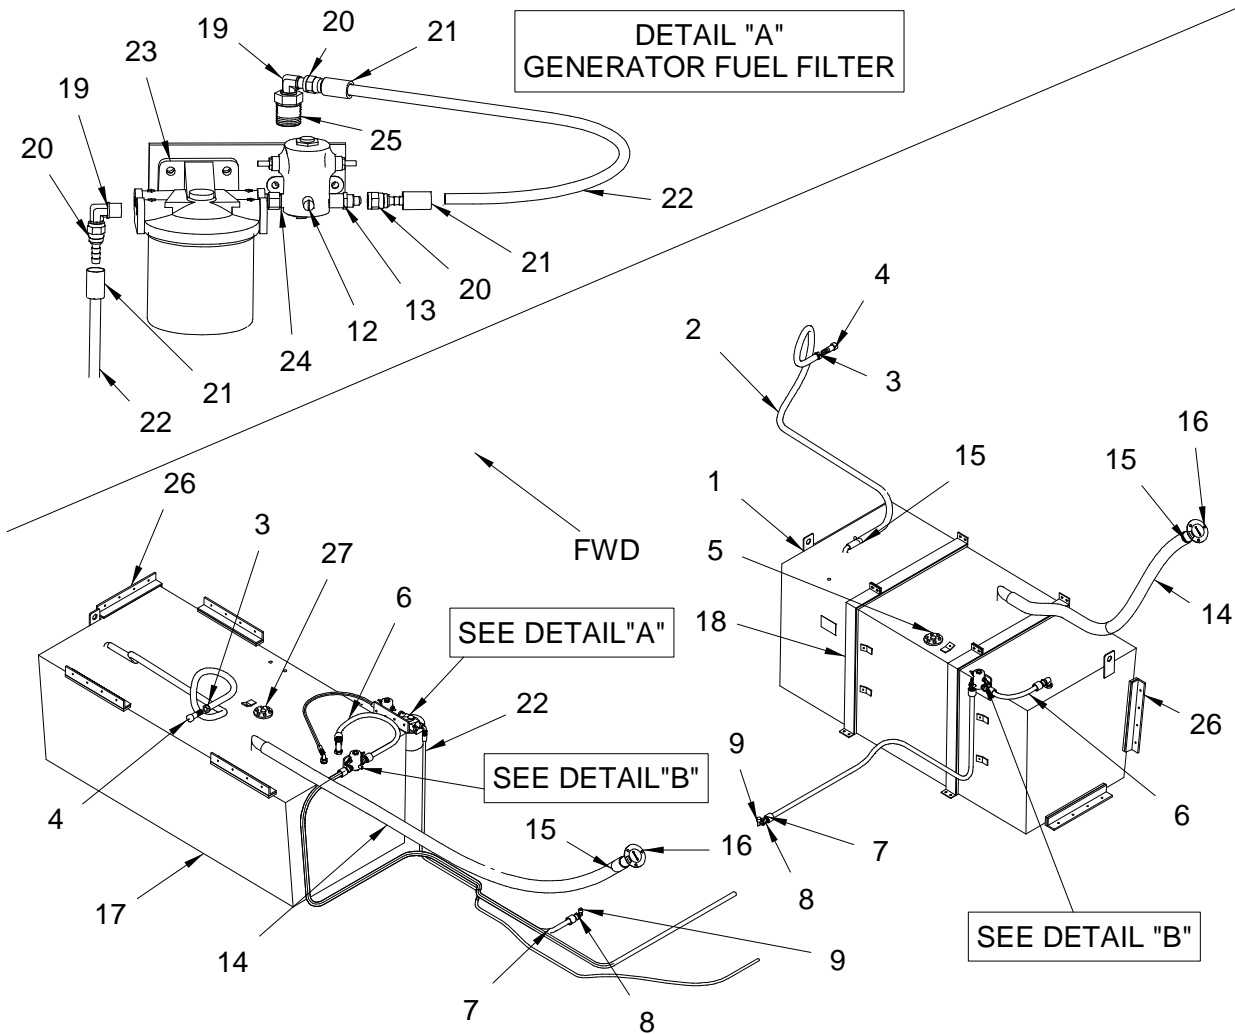

FUEL SYSTEM