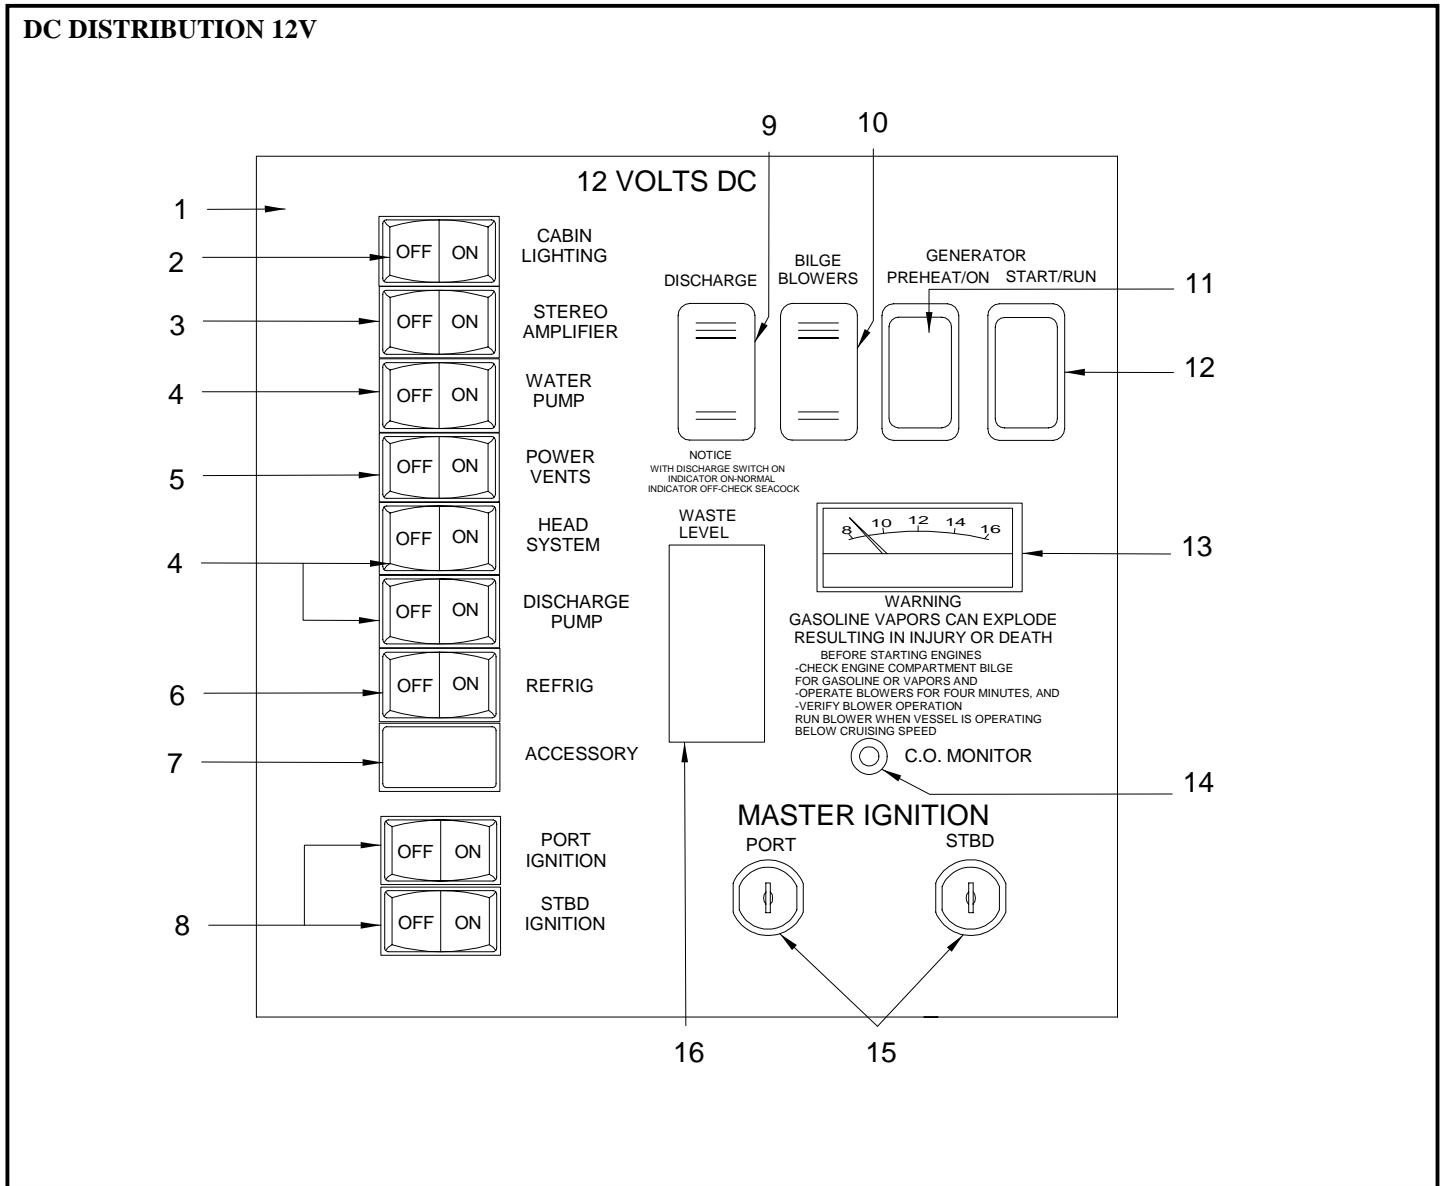

DC DISTRIBUTION 12V

- 1 1666056 PANEL, 320DA-02 DC DIST GAS (STANDARD)
- 1587450 PANEL, BLANK:300DA-02 DC DIST STD GAS
- 1666064 PANEL, 320DA-02 DC DIST DIESEL (DIESEL)
- 1570316 PANEL, BLANK:300DA-01 DSL DC DIST
- 1666080 PANEL, 320DA-02 DC DIST W/GAS WESTERBEKE (OPTIONAL GAS GEN)
- 1666106 PANEL, 320DA-02 DC DIST W/DIESEL WESTERBEKE (OPTIONAL DIESEL GEN)
- 2 352112 BRKR/ROCK, SGL-POLE AC/DC HORZ 20A RED
- 3 355081 BRKR/ROCK, SGL-POLE AC/DC HORZ 25A RED
- 4 352013 BRKR/ROCK, SGL-POLE AC/DC HORZ 10A RED
- 5 352278 BRKR/ROCK, SGL-POLE AC/DC HORZ 7.5A RED
- 6 352062 BRKR/ROCK, SGL-POLE AC/DC HORZ 15A RED
- 7 432872 PLUG, BRKR/ROCK
- 8 807016 BRKR/ROCK, SGL-POLE AC/DC HORZ 10A RED W/GUAR
- 9 648097 BODY, ROCK SW SPST BLK 12V INCAND
- 679324 ACTUATOR, ROCK BLK W/BLUE LENS ACCY
- 10 799304 BODY, ROCK SW SPST (MOM) BLK W/IND INC LAMP
- 679324 ACTUATOR, ROCK BLK W/BLUE LENS ACCY
- 11 1544204 SWITCH, DPST (MOM) EMER START
- 681486 ACTUATOR, ROCK BLK W/O LENS ACCY
- 12 758045 BODY, ROCK SW 2 CKT PROG W/IND LMP
- 679324 ACTUATOR, ROCK BLK W/BLUE LENS ACCY
- 13 767616 GAUGE, VOLTMETER DC 8-16 ANALOG WINDOW MT SM

- 14 1181700 BRKR, P/BTN-MANUAL RESET M-SERIES 1A W/SCREW
- 15 1544188 SWITCH, KEY ASHI DENSO
- 1666171 KEY, MSTR IGN MDB PNL "3103"
- 1666197 KEY, MSTR IGN MDB PNL "3110"
- 1666205 KEY, MSTR IGN MDB PNL "3112"
- 1666213 KEY, MSTR IGN MDB PNL "3113"
- 1666239 KEY, MSTR IGN MDB PNL "3135"
- 1666254 KEY, MSTR IGN MDB PNL "3203"
- 1666262 KEY, MSTR IGN MDB PNL "3210"
- 1666270 KEY, MSTR IGN MDB PNL "3212"
- 1666288 KEY, MSTR IGN MDB PNL "3213"
- 1666296 KEY, MSTR IGN MDB PNL "3235"
- 16 893800 PANEL, WASTE LEVEL INDICATOR 12V

LABELS

- 947838 LABEL, DANGER CARBON MONOXIDE (LEXAN)
- 955278 LABEL, NOTICE OVERBOARD DISCHARGE (LEXAN)