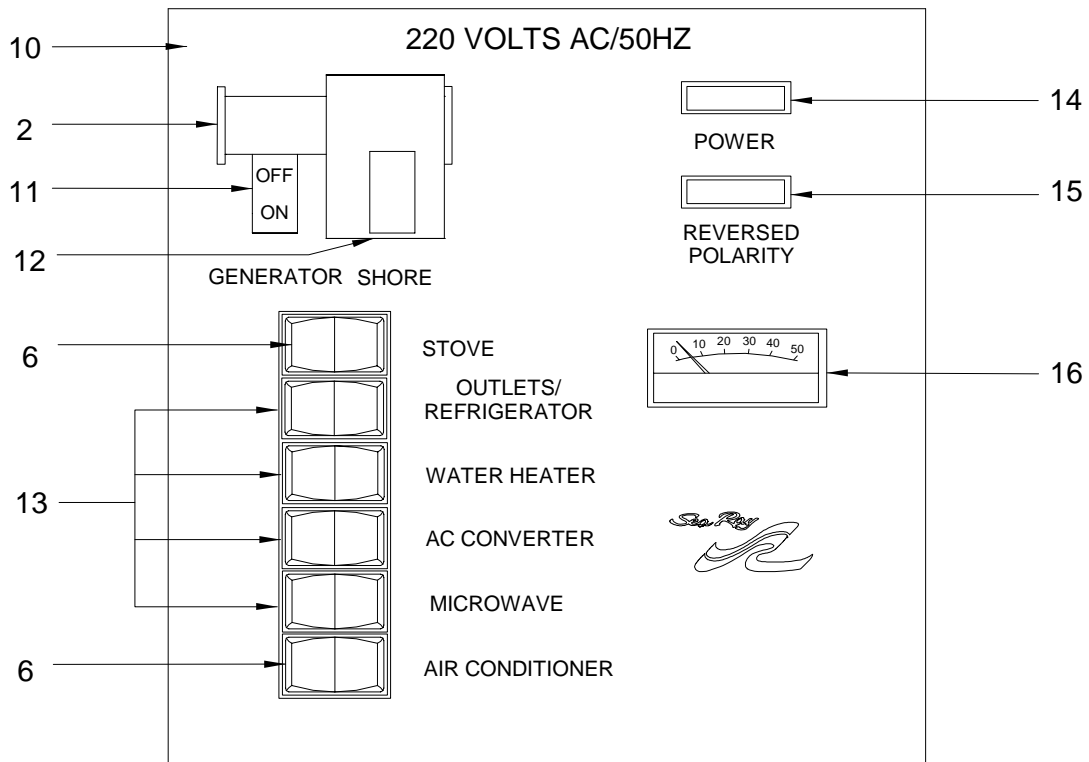

MAIN AC DISTRIBUTION PANELS (W/GENERATOR)