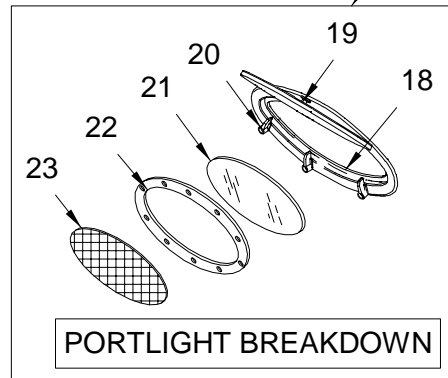

SEE EXTERIOR
WINDLASS
SECTION

PORTLIGHT BREAKDOWN