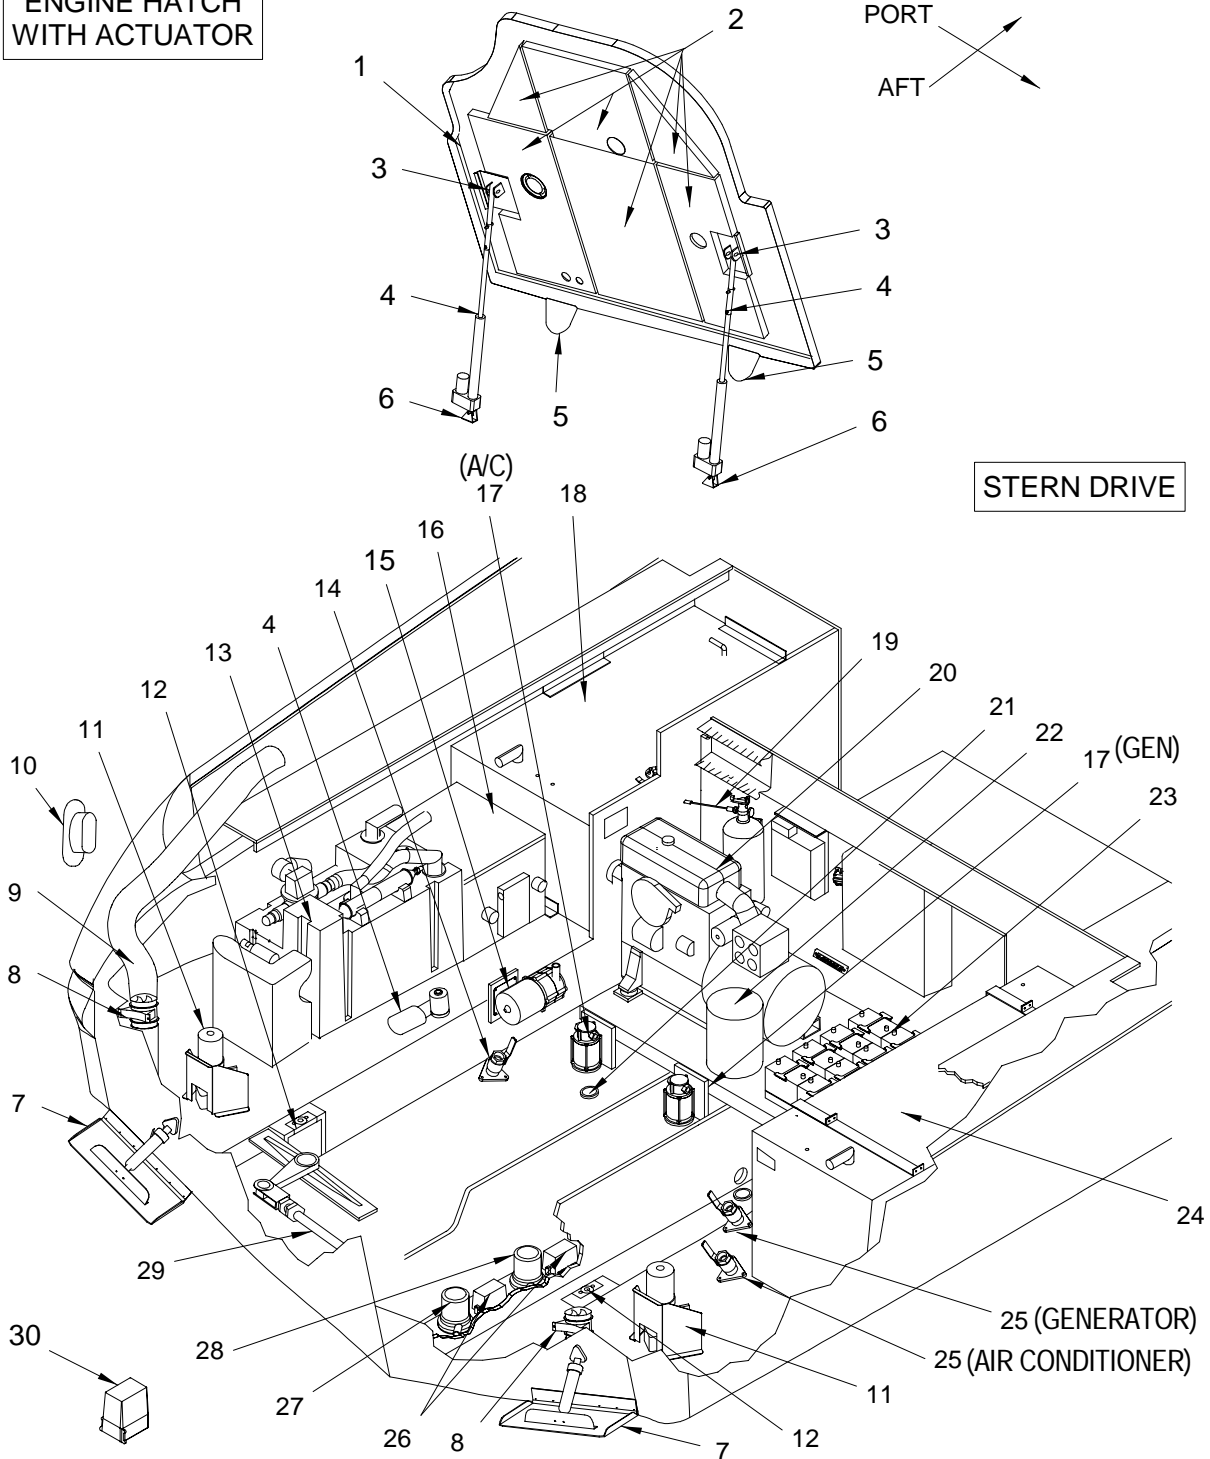

BILGE (STERN DRIVE) WITH GENERATOR

ENGINE HATCH
WITH ACTUATOR

PORT
AFT

STERN DRIVE