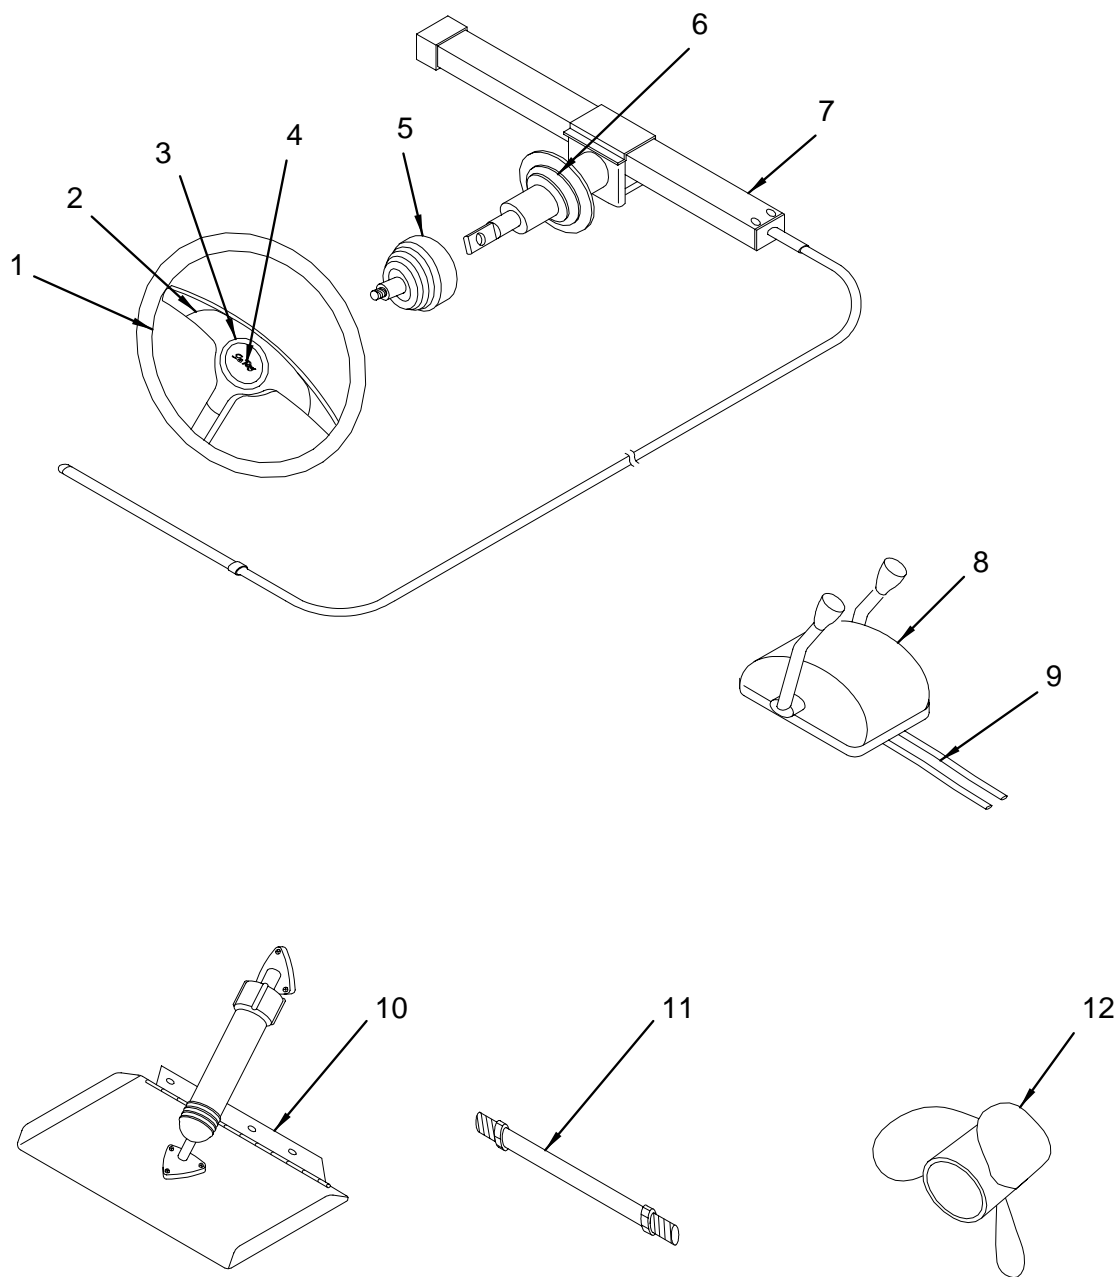

A/C SYSTEM

1	1686531	A/C COMP, 12K BTU ROT/COMP 115V SP/BLWR
	1688341	A/C COMP, 12K BTU ROT/COMP 220V SP/BLWR (220VOLT OPTION)
2	1591049	A/C COMP, PLENUM 6"X 5"X 5"
3	266528	HOSE, AC/DUCT INSULATED 5"
4	1686533	A/C COMP, PLENUM W/5F 4L-5.5X 6X 5.5 REV
5	639856	HOSE, AC/DUCT INSULATED 4" X 10"
6	1058957	HOSE, WATER A/C WHT 5/8"
7	1683218	SHOWER, SUMP ASSY 12V W/800 PUMP/CHCK VLV MOD
8	1322940	A/C COMP, GRILL 3" BLK W/DBL LVR
9	720169	HOSE, AC/DUCT 3"
10	1686532	A/C COMP, PLENUM 3X 4X X5
11	956128	A/C COMP, PUMP SEAWATER 115V
	956169	A/C COMP, PUMP SEAWATER 230V (220VOLT OPTION)
12	948273	A/C COMP, HOSE FITTINGS FOR PMP500
13	123810	HOSE, GEN PURPOSE 3/4"
14	144717	STRAINER, BRZ WATER INTAKE 3/4" SPECIAL #5937
15	567958	ELBOW, MARELON 3/4"MPT X 3/4"BARB X 90DEG
16	256677	CLAMP, HOSE #12 1/2"-1.25" SS .505
17	518431	SEACOCK, BRZ 3/4" W/O TAILPIECE
	531426	ADAPTER, BRZ 3/4"MPT X 3/4"BARB
18	531574	PICK-UP, BRZ WATER INTAKE 3/4"

NOT SHOWN

	1604263	A/C COMP, CABLE INTERCONNECT 15'
	958140	A/C COMP, HOSE RING 4" OBLONG
	957092	A/C COMP, HOSE RING 5" OBLONG
	1048834	A/C COMP, HOSE RING 4" RND PLAS
	1090422	A/C COMP, QC PKG (CONDENSING UNIT)
	826115	A/C COMP, QC PKG (MICROPROCESSOR CNTRL UNIT)
	123612	CLAMP, LOOM VINYL DIP 11/16"
	123604	CLAMP, LOOM VINYL DIP 2.5"
	169193	ELBOW, BRZ 90DEG 3/4"MPT X 3/4"BARB
	1668177	HARNES, 320DA-02 BILGE AC 120V
	1668185	HARNES, 320DA-02 BILGE AC 220V (220VOLT OPTION)
	1501782	HOSE, CONDUIT/SPLIT 1/2" FLAME RETARDANT
	1501824	HOSE, CONDUIT/SPLIT 3/4" FLAME RETARDANT
	1501840	HOSE, CONDUIT/SPLIT 1" FLAME RETARDANT
	938423	LABEL, 1/2"X 1.5" A/C CONDENSATE
	124487	THRU-HULL, PLAS 5/8" WHT

STEERING SYSTEM (STERN DRIVE)