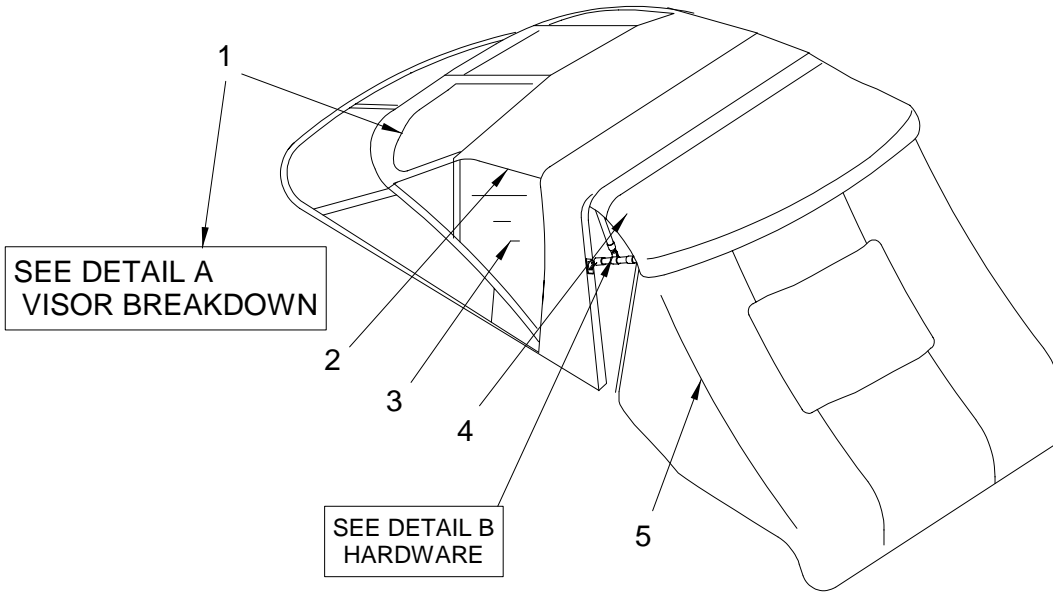

CANVAS (STANDARD)

CANVAS WITH ARCH AND WITH ALUMINUM WINDSHIELD FRAME