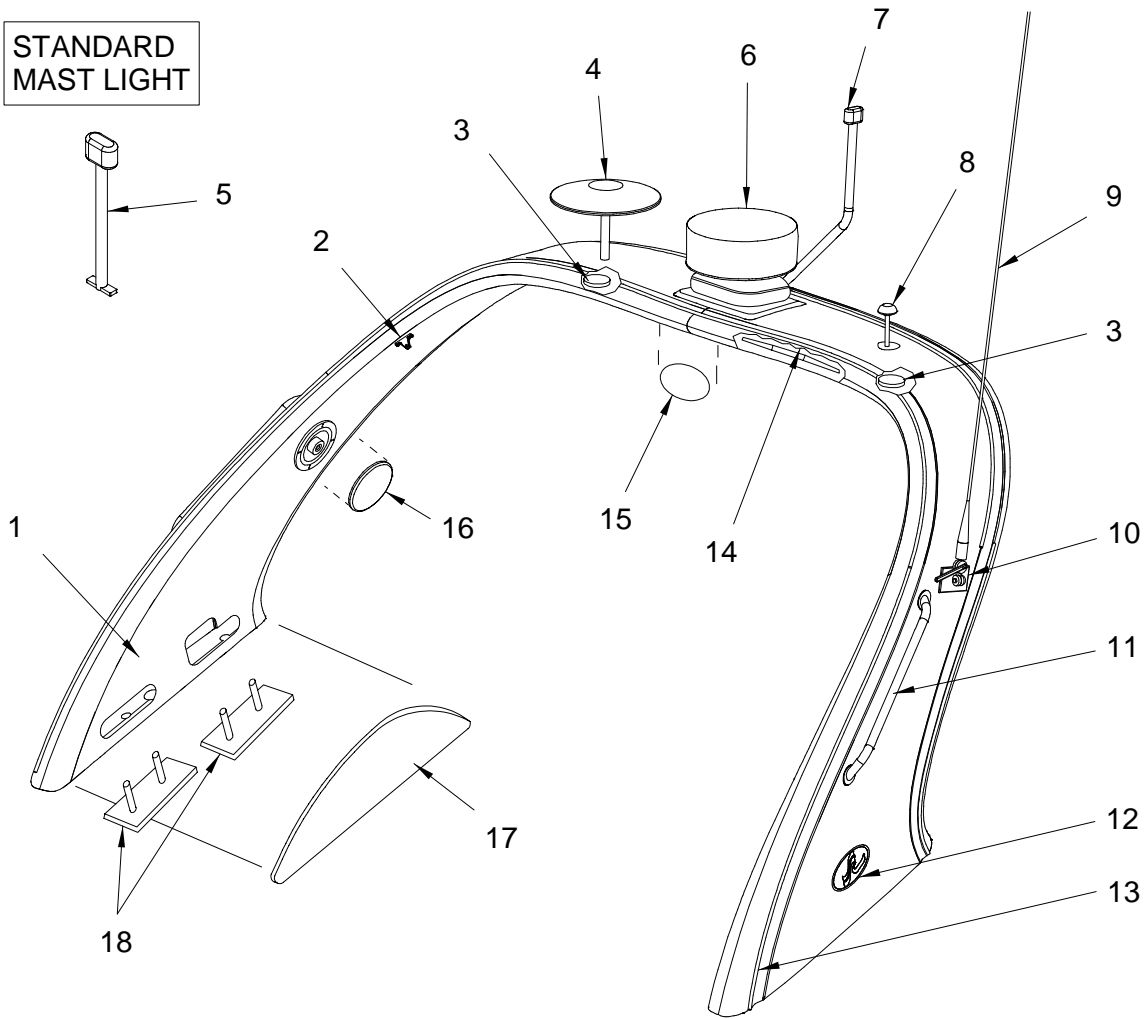

EXTERIOR (SPOILER)

STANDARD
MAST LIGHT