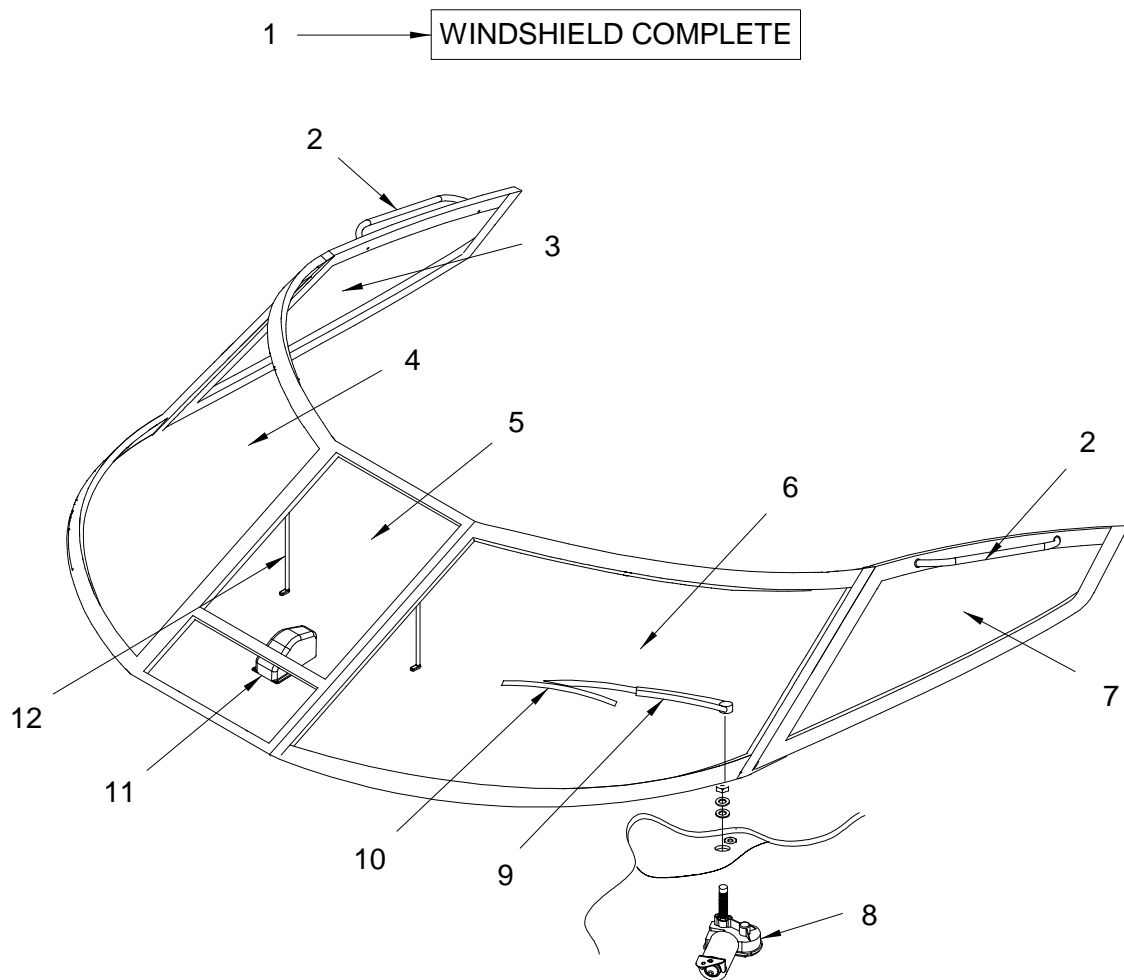

EXTERIOR (WINDSHIELD) OPTIONAL STAINLESS STEEL

EXTERIOR (WINDSHIELD) OPTIONAL STAINLESS STEEL

- 1 1733093 W/S, 320DA-03 CMLPT STAINLESS W/CURVED TRIM
- 2 724187 RAIL, GRAB 24" STREAMLINE 3/4" TUBE W/O STUD
- 3 1686721 W/S, 320DA-02 SS STBD WING
- 4 1686722 W/S, 320DA-02 SS STBD FRONT
- 5 1686723 W/S, 320DA-02 SS CENTER
- 6 1686724 W/S, 320DA-02 SS PORT FRONT
- 7 1686725 W/S, 320DA-02 SS PORT WING
- 8 663930 WIPER MOTOR, 100 DEG
- 9 1688652 WIPER ARM, 20" FLEX BLK
- 10 1185560 WIPER BLADE, 20" FLEX BLK
- 11 1100262 ACTUATOR, ELEC W/S VENT 4" 8P CE
- 1409929 COVER, ABS W/S VENT ACTUATOR ARW
- 1409911 COVER, ABS W/S VENT ACTUATOR ZPHR (GEL-COATED DASH - TAN OPTION)
- 12 1686726 W/S, 320DA-02 SS SUPPORT BARS

NOT SHOWN

- 1691119 W/S, 320DA-02 SS HDWR KIT
- 1691118 W/S, 320DA-02 SS SCREW CVR