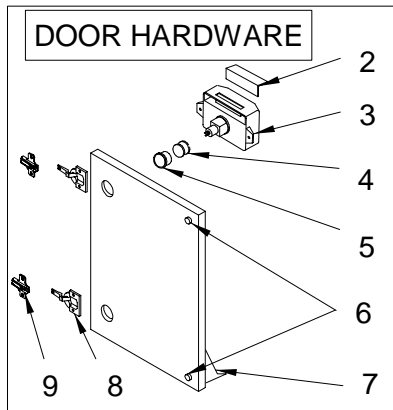

MID STATEROOM

MID STATEROOM

1	1734810	320DA 03,DOOR,MIDSTRM H/L
	798314	SNAP CAP, PRESS-ON COVER #2 PHILLIP BLK
	1624766	LIGHT, STEP SS LED STORM 12V
	1642438	BULB, REPL FOR LED STORM 12V (1624766)
	1687655	LABEL, INFO REPL PROD/BROCH/DLRLOC/ETC.
2	761445	CATCH, RIM-LOCK STRIKE PLATE
3	772418	CATCH, RIM-LOCK WHT
4	1542232	PULL, ROSETTE POL SOLID BRASS 16MM (5/8")
5	1271014	PULL, PUSH-BUTTON KNOB CHR
6	663708	BUMPER, CLEAR .020" THICK
7	1502327	MICA, 4'X 8'X.030"VIOLIN FIG ANNIGRE GLS GR20
	1684424	MICA, PVC EDGE BAND 7/8"X .017 VIOLIN ANNIGRE
8	839399	HINGE, SELF CLOSING BLUM SCREW-ON
9	525667	HINGE, CONCEALED FULL OVERLAY MT PLATE ONLY
10	132183	TRACK, ALUM CURT TRK 0.275"X 0.688" TAB TYPE
11	1734811	320DA 03,DOOR,MIDSTRM LWR STB
	390849	CATCH, GRABBER LATCH W/10LB HOLD BLK PLAS
	195479	HINGE, AL CONT FORM/DBL 2.5"X 72" SATIN
12	1734812	320DA 03,DOOR,MIDSTRM FWD STB
13	1734813	320DA 03,DOOR,MIDSTRM AFT STB
14	981316	SPOTLIGHT, SWIVEL TASK BEIGE W/GLD ACCNT HLG
	858886	BULB, REPL FOR #0830307
15	1734814	320DA 03,MIR ASSY,MIDSTRM
16	1579606	MIRROR, 1/8"X 12"N/P X 61.5"POL1EDGE
17	602862	RECEPTACLE, DUPLEX BLK 15A
	256305	RECEPTACLE, LEGRAND EXT W/CVR 220/50 GERMAN (220VOLT OPTION)
	602870	COVER PLATE, SGL DUPLEX RECEPT BLK
	627737	BOX, RECEPTACLE/SWITCH PVC 1-GANG DEEP
18	1734815	320DA 03,DRWR,CD HLD R MIDSTRM
	1269026	HOLDER, COMPACT DISC 13CD HOLD BLK
	1726615	DRAWER SLIDE, ROLLER MTL 12" FULL EXT
19	1650605	PANEL, 320DA-02 AC MAIN DIST
20	1666056	PANEL, 320DA-02 DC DIST GAS
21	1733243	STEREO, CD CHANGER 6-DISC DC625
22	1635135	STEREO, AM/FM CD PLAYER W/CHNGR CNTRL DIGITAL
	799049	EXTENSION, CABLE 12' AM/FM
23	1577717	PANEL, WATER LEVEL IND
24	681486	ACTUATOR, ROCK BLK W/O LENS ACCY
	679332	BODY, ROCK SW SPST MOM
25	806901	INDICATOR, WATER LEVEL 12V
26	1324334	BUSS BAR, MINIBUS BAR DC
27	795583	BUSS BAR, SGL POST 5/16"

LABELS

852566	LABEL, LEAVING WINDOW OPEN EXHAUST FUMES
947838	LABEL, DANGER CARBON MONOXIDE (LEXAN)
955278	LABEL, NOTICE OVERBOARD DISCHARGE (LEXAN)

BRACKETS

952929	BRACKET, ALUM 1"X 1/8"X 3" 3/16"HOLES
835843	BRACKET, ALUM 1"X 1/2"X 3" 3/16"HOLES 2SIDES
835850	BRACKET, ALUM 1"X 1"X 1" 3/16"HOLES
835835	BRACKET, ALUM 1"X 1"X 3" 3/16"HOLES 2SIDES
836007	BRACKET, ALUM 1.5"X 1.5"X 3" 3/16"HOLES
835959	BRACKET, ALUM 1.5"X 1.5"X 8" 3/16"HOLES
835892	BRACKET, ALUM 1.5"X 1.5"X 16" 3/16"HOLES
952812	BRACKET, ALUM 2"X 1/8"X 6" 3/16"HOLES

NOT SHOWN

948968	A/C COMP, HOSE RING 3" PLAS ROUND
144899	BOX, PVC SWITCH BOX
1325679	CABLE, 14' RCA AUDIO CABLE W/EFX-2 CONNECTORS
144907	COVER PLATE, SWITCH BOX BLUE PVC
1660562	HARNESS, 320DA-02 CABIN
1654268	HARNESS, 320DA-02 CABIN AC 120V
1654276	HARNESS, 320DA-02 CABIN AC 220V (220VOLT OPTION)
1667492	HARNESS, 320DA-02 CEILING
1686591	HARNESS, 320DA-02 CEILING 220V (220VOLT OPTION)
912774	NOSING, VINYL 1"X 1/4"X 12' RIGID SR WHT
563205	TRIM, VINYL 5/8" POLISHED CHROME