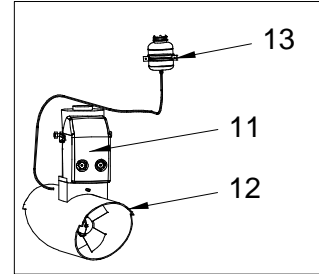

**NOT SHOWN**

- 1691119 W/S, 320DA-02 SS HDWR KIT
- 1691118 W/S, 320DA-02 SS SCREW CVR

EXTERIOR (HULL)

THRU HULLS/VENTS & DRAIN PLUG

BOW THRUSTER