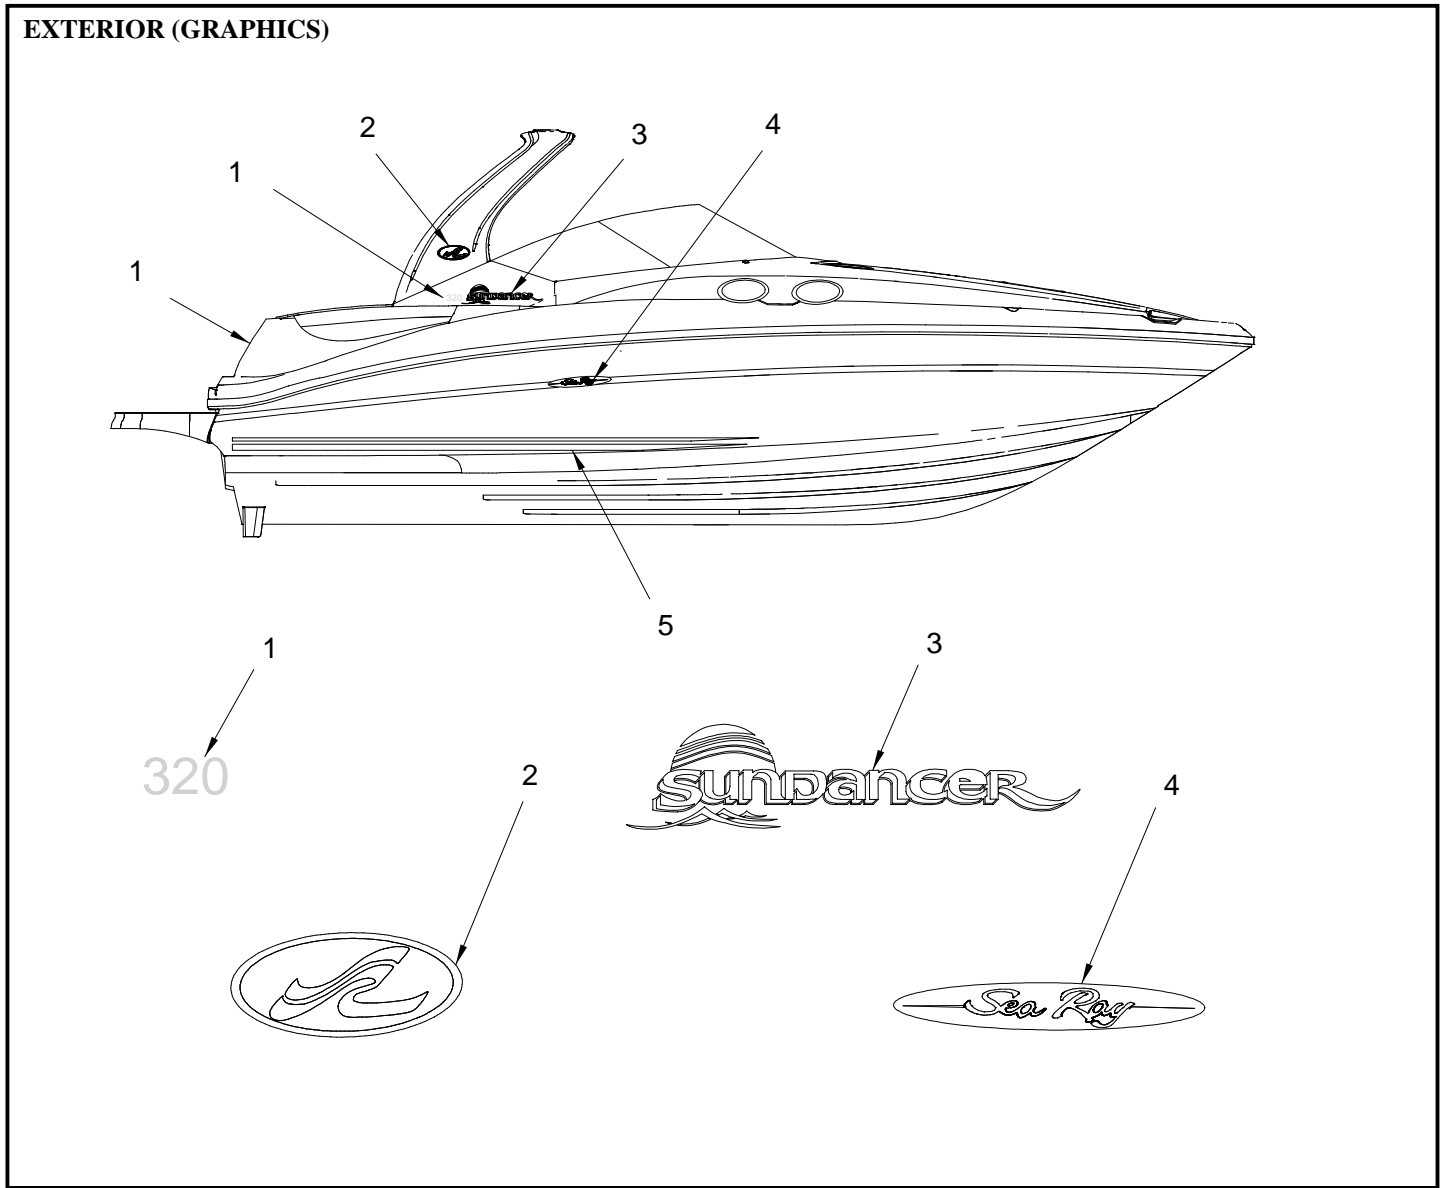

EXTERIOR (GRAPHICS)

- 1 1686261 EMBLEM, MODEL DESG 320 URETHANE BLK W/CHR
- 1688442 EMBLEM, MODEL DESG 355 URETHANE BLK ("355DA" MODEL DESIGNATORS OPTION) (INTERNATIONAL OPTION ONLY)
- 2 1443225 EMBLEM, S/R WAVE 8" OVAL CHR TRNSM
- 3 791145 DECAL, "SUNDANCER" BLK/GLD
- 979161 DECAL, "SUNDANCER" PASSPORT/GOLD MET
- 979146 DECAL, "SUNDANCER" HNTR GRN/GOLD MET
- 4 1443183 EMBLEM, "SEA RAY" SCRIPT HULL LOGO CHR 13"
- 5 980722 TAPE, M/S 4"W/1"VOID BLK/GLDMET
- 979047 TAPE, M/S 4"W/1"VOID PASPRTBL/GLDMET
- 979054 TAPE, M/S 4"W/1"VOID HNTRGRN/GLDMET

GELCOATS

- 1317858 GEL COAT, ARCTIC WHT
- 1543180 GEL COAT, ANTIQUE WHT
- 308197 GEL COAT, GRY ENAMEL (BILGE)
- 1514991 GEL COAT, MAXGUARD ZEPHYR (GEL-COATED DASH - TAN OPTION)
- 1355338 PAINT, BOTTOM BLACK HYDROCOAT

PACKAGING MATERIAL

- 1518737 DECAL, SEA RAY OWNERS CLUB (NBOA)
- 614867 DECAL, "SLING" LARGE (VAC PAC)

PACKAGING MATERIAL (continued)

- 642108 DECAL, STRUCTURAL WARRANTY
- 711176 DECAL, PREMIUM VINYLESTER RESIN
- 1727511 EMBLEM, VACPAC SR LOGO W/ISO/CE SML
- 1380971 TAPE, POLYMASK FILM 4"X 500'
- 413070 TAPE, VAC PAK WHT (2"X 36YDS) PRESERVATION
- 468934 TAPE, VAC PAK WHT (4"X 36YDS) PRESERVATION
- 1444603 VINYL FILM, VAC PACK SHRINK 7MM X 24"X 248'
- 524868 VINYL FILM, VAC PACK ZIPPER DOOR 30"X 48"WHT

NOT SHOWN

- 996199 LABEL, ABYC MEMBERSHIP
- 869891 TAPE, M/S 1"W/1/4"VOID BLK/GLDMET
- 979153 TAPE, M/S 1"W/1/4"VOID PASPRT/GLDMET
- 979013 TAPE, M/S 1"W/1/4"VOID HNTRGRN/GLDMET