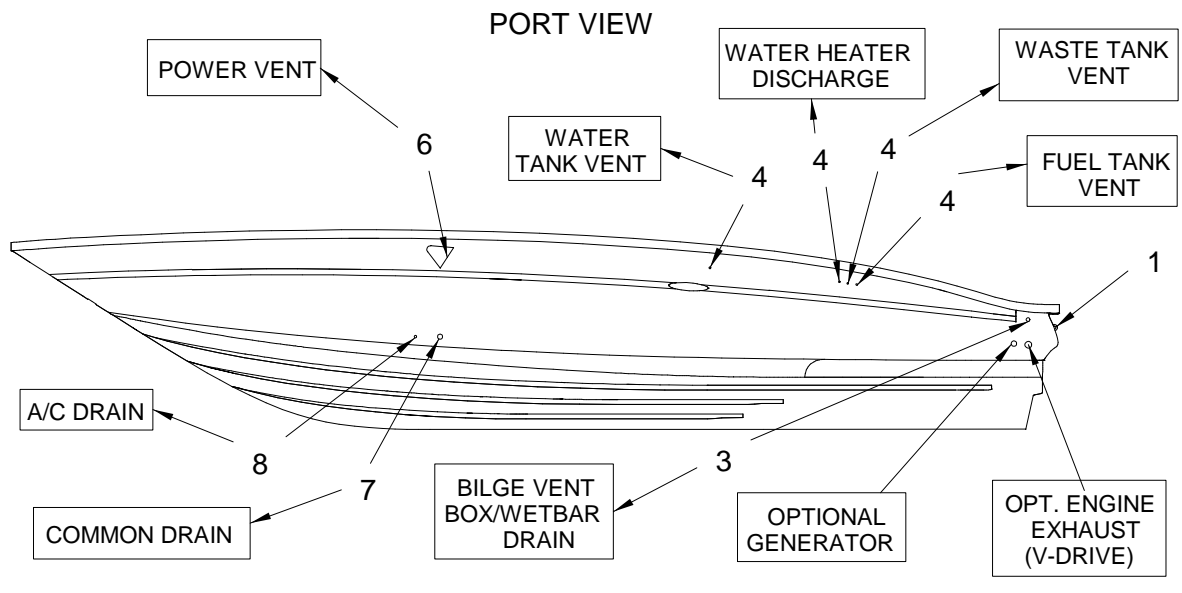

EXTERIOR (HULL)