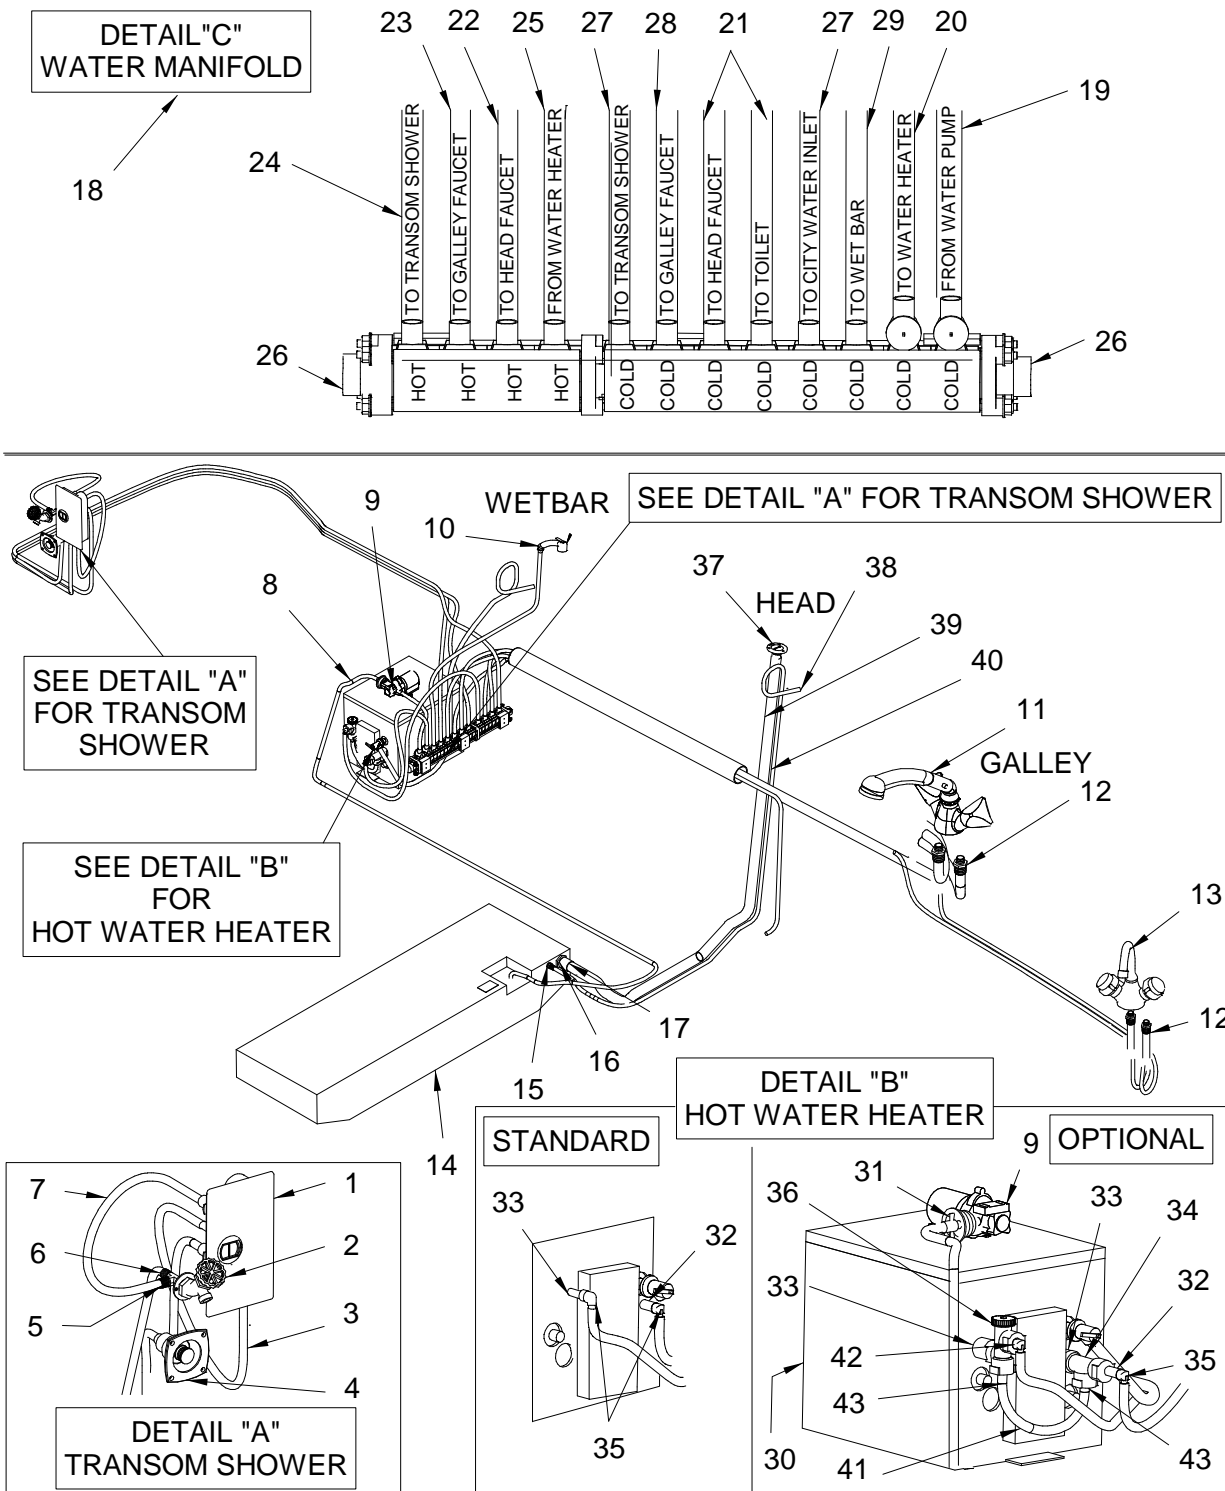

WATER SYSTEM

WATER SYSTEM

1	736702	FAUCET, WASHDOWN BOX W/MIXER (AQUATIK) VERT
	1302587	FAUCET, WASHDOWN DOOR ONLY (AQUATIK)
	1302579	FAUCET, WASHDOWN SHOWER UNIT ONLY (AQUATIK)
	1302603	FAUCET, WASHDOWN SPRAYER HEAD ONLY (AQUATIK)
	1742646	LATCH, WASHDOWN DOOR (AQUATIK)
2	1096262	FAUCET, SILLCOCK WASHDOWN (WHITECAP)
3	1302595	FAUCET, WASHDOWN HOSE W/FPT ONLY (AQUATIK)
4	141168	INLET, WATER W/PRESS REGULATOR WHT
5	1689292	TEE, UNIFLEX PLAS 1/2" MPT
6	1590009	ADAPTER, SEAFLEX BRS 1/2" FPT X 1/2" MPT EXTND
7	1592435	HOSE, SEAFLEX BLUE W/1/2" FPT ENDS 2'
8	1648724	HOSE, SEAFLEX BLUE 1/2" SW/FPT PLAS 13'
9	1480433	PUMP, FRESH WATER SHURFLO 2.8GPM IMP SOFT MNT
10	1598424	FAUCET, SCANDVIK CKPT ENT CTR WHT
11	1253095	FAUCET/SHOWER, WHT/MIX W/ON/OFF FLX TAIL
12	1425180	ADAPTER, SEAFLEX BRS 1/2" MPT X 3/8" COMP FAUCT
13	982173	FAUCET, GALLEY CLASSIC SHORT SPOUT W/HANDLES
14	1628494	TANK, WATER - 40GAL
	1717412	SENDING UNIT, WATER 1/4" NPT X 6 3/4"
15	1689293	NIPPLE, UNIFLEX PLAS 1/2" UNION
16	814814	ADAPTER, PVC 1.5" MPT X 1.5" BARB MACHINED
17	172726	HOSE CUFF, 1.5" RH WHT
18	1686500	MANIFOLD, SEATECH W/8 CLD 4 HOT
19	1689329	HOSE, UNIFLEX BLUE 1/2" SW/FPT PLAS 4'
20	1689301	HOSE, UNIFLEX BLUE 1/2" SW/FPT PLAS 2'
21	1719101	HOSE, UNIFLEX BLUE 1/2" SW/FPT PLAS 10'
	1689304	HOSE, UNIFLEX BLUE 1/2" SW/FPT PLAS 8'
22	1689317	HOSE, UNIFLEX RED 1/2" SW/FPT PLAS 18'
23	1689315	HOSE, UNIFLEX RED 1/2" SW/FPT PLAS 12'
24	1689412	HOSE, UNIFLEX RED 1/2" SW/FPT PLAS 16'
25	1689403	HOSE, UNIFLEX RED 1/2" SW/FPT PLAS 6'
26	1282953	FITTING, SEATECH BRASS 1" MNFLD END STOP
27	1689335	HOSE, UNIFLEX BLUE 1/2" SW/FPT PLAS 16'
28	1689310	HOSE, UNIFLEX BLUE 1/2" SW/FPT PLAS 18'
29	1689306	HOSE, UNIFLEX BLUE 1/2" SW/FPT PLAS 12'
30	1142496	HEATER, WATER 6 GAL 110/60 W/75-210T&P
	1156728	HEATER, WATER 6 GAL 220/50 W/75-210T&P (220VOLT OPTION)
31	406710	FILTER, IN-LINE WATER 1/2" FPT
32	1425149	VALVE, SEAFLEX BRS CHECK 1/2" MPT
33	1425156	NIPPLE, SEAFLEX BRS 1/2" MPT LONG (FRESH WATER COOLING - GAS INBOARDS OPTION)
34	325944	TEE, BRASS STREET 1/2" MPT X 1/2" FPT X 1/2" FPT (FRESH WATER COOLING - GAS INBOARDS OPTION)
35	1376037	ELBOW, BRASS 90DEG 1/2" MPT X 1/2" MPT (FRESH WATER COOLING - GAS INBOARDS OPTION)
36	1054766	VALVE, BRASS WATER HEATER TEMPERING 120-160DG (FRESH WATER COOLING - GAS INBOARDS OPTION)
37	1109321	DECK PLATE, WATER SS BLUE CLR-CODE
	522581	DECK PLATE, CAP W/CHAIN
	522599	KEY, DECK PLATE CAP
38	126888	VENT, FUEL/WATER TANK 5/8" X 3"
	256677	CLAMP, HOSE #12 1/2"-1.25" SS .505
39	490219	HOSE, CORR SAN/WATER-FILL 1.5" RH
	172726	HOSE CUFF, 1.5" RH WHT
	256693	CLAMP, HOSE #24 1"-2" SS .505
40	124719	HOSE, SANI/CHEMICAL TDX 5/8"
41	1592435	HOSE, SEAFLEX BLUE W/1/2" FPT ENDS 2' (FRESH WATER COOLING - GAS INBOARDS OPTION)
42	169086	ELBOW, BRASS 90DEG STREET 1/2"
43	168898	NIPPLE, BRASS 1/2" MPT X 3.5" (FRESH WATER COOLING - GAS INBOARDS OPTION)

NOT SHOWN

	1689293	NIPPLE, UNIFLEX PLAS 1/2" UNION
	144675	ADAPTER, BRASS 1/2" MPT X 5/8" BARB
	836080	BRACKET, PVC 1.5" X 1.5" X 12" 1/4" HOLES
	1215235	CLIP, SEATECH COLLET 15MM
	1214832	ELBOW, SEATECH 90DEG EQUAL 15MM (T-D4.2L D-TRON BR3(225PHP)/S/D DSL) (T-KAD44P EDC/DP(T-240PHP)/VOL S/D DSL OPT)
	1214840	ELBOW, SEATECH 90DEG STEM 15MM (T-D4.2L D-TRON BR3(225PHP)/S/D DSL) (T-KAD44P EDC/DP(T-240PHP)/VOL S/D DSL OPT)
	168898	NIPPLE, BRASS 1/2" MPT X 3.5"
	130351	PIPE, PVC SCH 20 BOE PIPE 3/4" X 20'
	1214824	TEE, SEATECH EQUAL 15MM (T-D4.2L D-TRON BR3(225PHP)/S/D DSL) (T-KAD44P EDC/DP(T-240PHP)/VOL S/D DSL OPT)