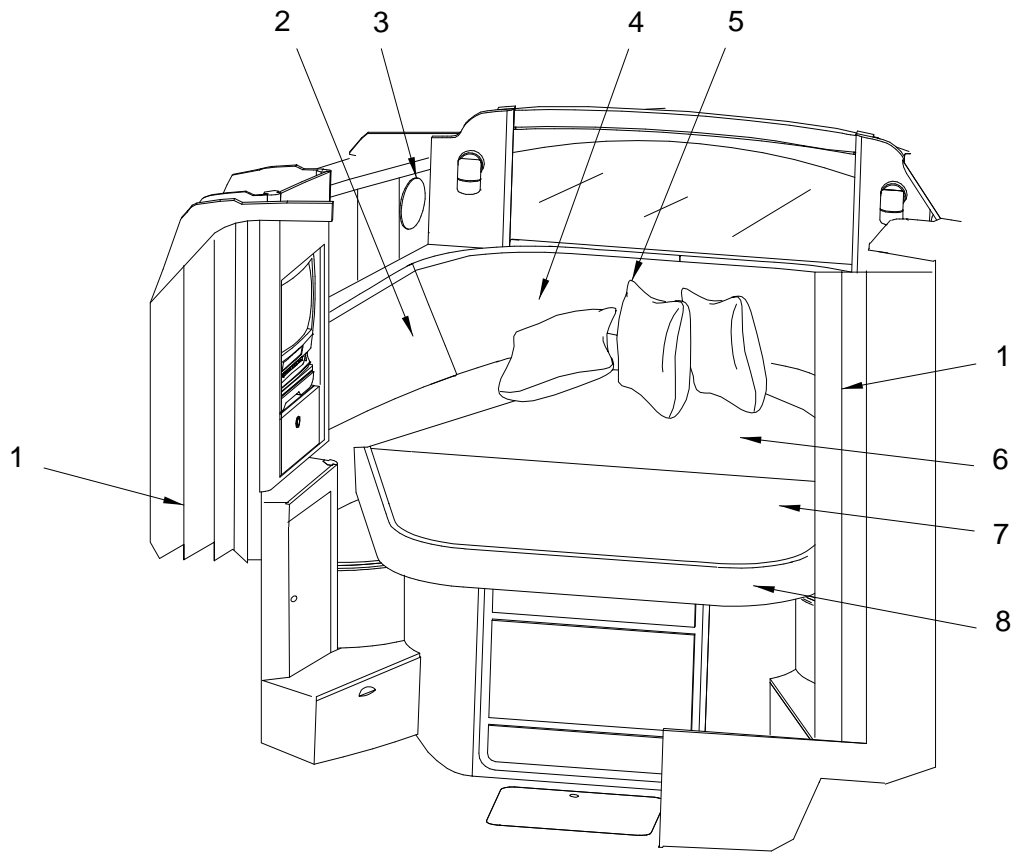

FORWARD STATEROOM (UPHOLSTERY)