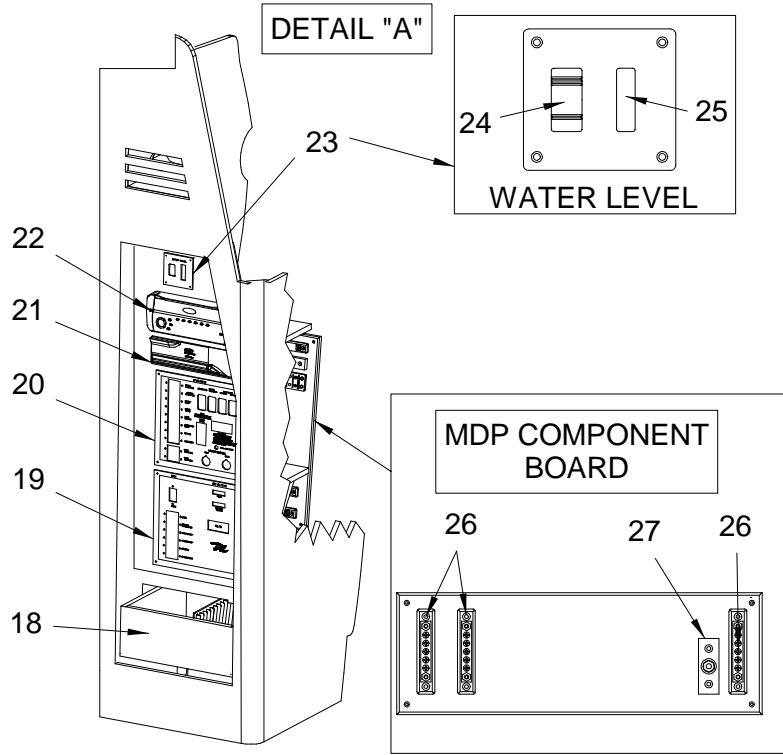

MID STATEROOM

MID STATEROOM

1	1734810	320DA 03,DOOR,MIDSTRM H/L
	798314	SNAP CAP, PRESS-ON COVER #2 PHILLIP BLK
	1624766	LIGHT, STEP SS LED STORM 12V
	1642438	BULB, REPL FOR LED STORM 12V (1624766)
	1687655	LABEL, INFO REPL PROD/BROCH/DLRLOC/ETC.
2	761445	CATCH, RIM-LOCK STRIKE PLATE
3	772418	CATCH, RIM-LOCK WHT
4	1542232	PULL, ROSETTE POL SOLID BRASS 16MM (5/8")
5	1271014	PULL, PUSH-BUTTON KNOB CHR
6	663708	BUMPER, CLEAR .020" THICK
7	1502327	MICA, 4'X 8'X.030"VIOLIN FIG ANNIGRE GLS GR20
	1684424	MICA, PVC EDGE BAND 7/8"X .017 VIOLIN ANNIGRE
8	839399	HINGE, SELF CLOSING BLUM SCREW-ON
9	525667	HINGE, CONCEALED FULL OVERLAY MT PLATE ONLY
10	132183	TRACK, ALUM CURT TRK 0.275"X 0.688" TAB TYPE
11	1734811	320DA 03,DOOR,MIDSTRM LWR STB
	390849	CATCH, GRABBER LATCH W/10LB HOLD BLK PLAS
	195479	HINGE, AL CONT FORM/DBL 2.5"X 72" SATIN
12	1734812	320DA 03,DOOR,MIDSTRM FWD STB
13	1734813	320DA 03,DOOR,MIDSTRM AFT STB
14	981316	SPOTLIGHT, SWIVEL TASK BEIGE W/GLD ACCNT HLG
	858886	BULB, REPL FOR #0830307
15	1734814	320DA 03,MIR ASSY,MIDSTRM
16	1579606	MIRROR, 1/8"X 12"N/P X 61.5"POL1EDGE
17	602862	RECEPTACLE, DUPLEX BLK 15A
	256305	RECEPTACLE, LEGRAND EXT W/CVR 220/50 GERMAN (220VOLT OPTION)
	602870	COVER PLATE, SGL DUPLEX RECEPT BLK
	627737	BOX, RECEPTACLE/SWITCH PVC 1-GANG DEEP
18	1734815	320DA 03,DRWR,CD HLD R MIDSTRM
	1269026	HOLDER, COMPACT DISC 13CD HOLD BLK
	1726615	DRAWER SLIDE, ROLLER MTL 12" FULL EXT
19	1650605	PANEL, 320DA-02 AC MAIN DIST
20	1666056	PANEL, 320DA-02 DC DIST GAS
21	1733243	STEREO, CD CHANGER 6-DISC DC625
22	1635135	STEREO, AM/FM CD PLAYER W/CHNGR CNTRL DIGITAL
	799049	EXTENSION, CABLE 12' AM/FM
23	1577717	PANEL, WATER LEVEL IND
24	681486	ACTUATOR, ROCK BLK W/O LENS ACCY
	679332	BODY, ROCK SW SPST MOM
25	806901	INDICATOR, WATER LEVEL 12V
26	1324334	BUSS BAR, MINIBUS BAR DC
27	795583	BUSS BAR, SGL POST 5/16"

LABELS

852566	LABEL, LEAVING WINDOW OPEN EXHAUST FUMES
947838	LABEL, DANGER CARBON MONOXIDE (LEXAN)
955278	LABEL, NOTICE OVERBOARD DISCHARGE (LEXAN)

BRACKETS

952929	BRACKET, ALUM 1"X 1/8"X 3" 3/16"HOLES
835843	BRACKET, ALUM 1"X 1/2"X 3" 3/16"HOLES 2SIDES
835850	BRACKET, ALUM 1"X 1"X 1" 3/16"HOLES
835835	BRACKET, ALUM 1"X 1"X 3" 3/16"HOLES 2SIDES
836007	BRACKET, ALUM 1.5"X 1.5"X 3" 3/16"HOLES
835959	BRACKET, ALUM 1.5"X 1.5"X 8" 3/16"HOLES
835892	BRACKET, ALUM 1.5"X 1.5"X 16" 3/16"HOLES
952812	BRACKET, ALUM 2"X 1/8"X 6" 3/16"HOLES

NOT SHOWN

948968	A/C COMP, HOSE RING 3" PLAS ROUND
144899	BOX, PVC SWITCH BOX
1325679	CABLE, 14' RCA AUDIO CABLE W/EFX-2 CONNECTORS
144907	COVER PLATE, SWITCH BOX BLUE PVC
1660562	HARNESS, 320DA-02 CABIN
1654268	HARNESS, 320DA-02 CABIN AC 120V
1654276	HARNESS, 320DA-02 CABIN AC 220V (220VOLT OPTION)
1667492	HARNESS, 320DA-02 CEILING
1686591	HARNESS, 320DA-02 CEILING 220V (220VOLT OPTION)
912774	NOSING, VINYL 1"X 1/4"X 12' RIGID SR WHT
563205	TRIM, VINYL 5/8" POLISHED CHROME