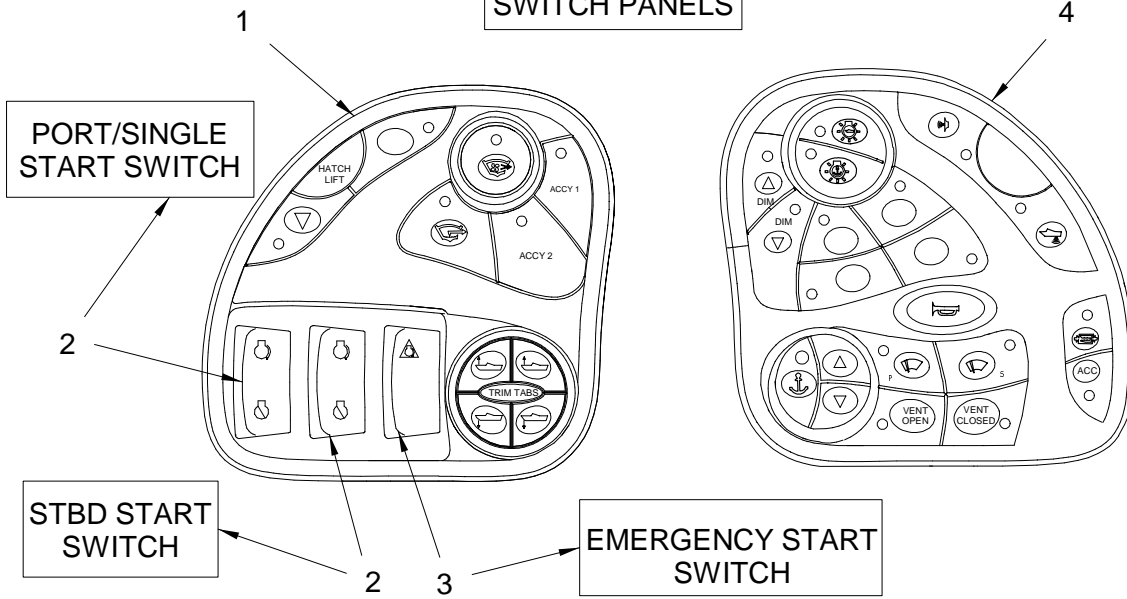

INSTRUMENT AND SWITCH PANELS

SWITCH PANELS