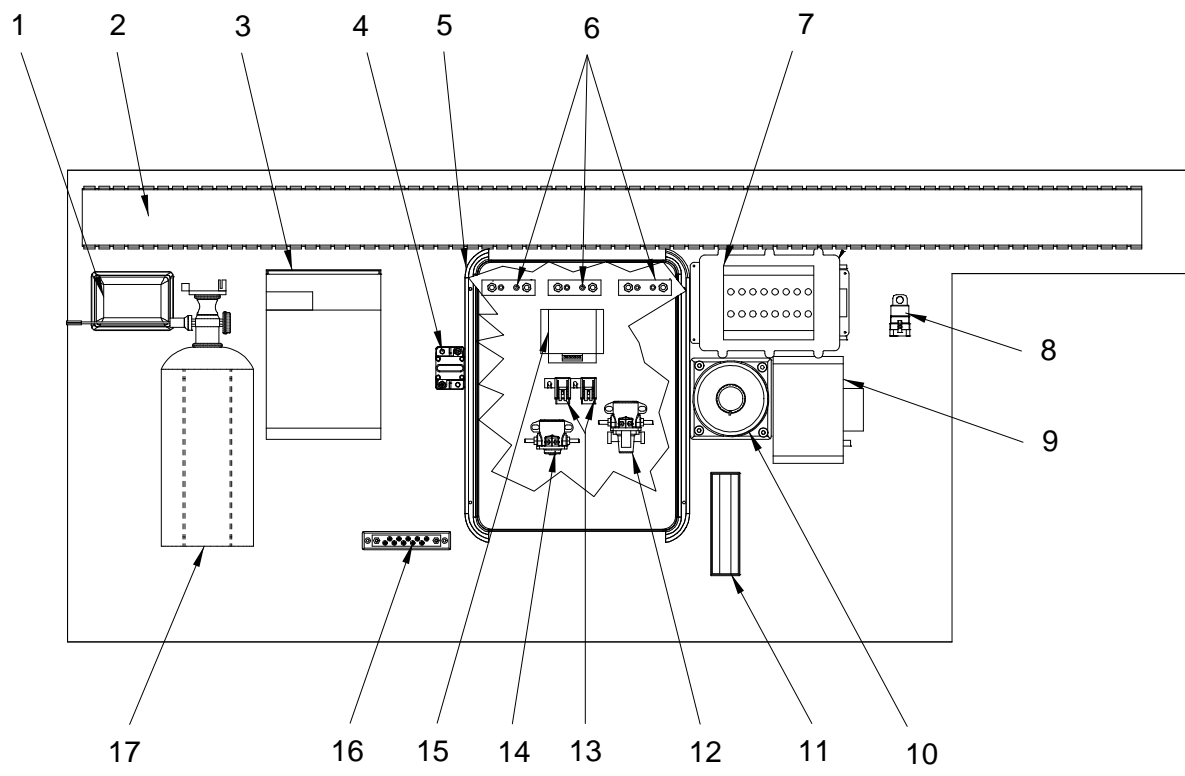

BILGE (ELECTRICAL)

BILGE (ELECTRICAL)

1	822668	LIGHT, SGL DOME FLUSH MT PLAS WHT W/O SWITCH
	604801	BULB, DOME LIGHT 12V
2	498253	COVER BASE, PLAS DUCT WIRING CVR 4"X 6' GREY
	902916	COVER BASE, PLAS DUCT WIRING 4"X 4"X 6' GRV
3	1684144	CONVERTER, 30AMP 120VAC/12VDC
	1745132	CONVERTER, 20AMP 120/220 50/60HZ 12VDC REV 1 (220VOLT OPTION)
4	1184514	BRKR, SURF MNT THERMAL 100AMP MANUAL RESET
5	1659150	BOX, T/F 320DA-02 MAIN DC BRKR
	1647189	PANEL, 320DA-02 MAIN DC BRKR
	1561414	PANEL, BLANK:300DA-91 MAIN DC BRKR
6	829432	BUSS BAR, DBL POST 5/16"
7	1718629	MODULE, ELEC INTERFACE AFT S-CRUISER RV2
8	1690529	RELAY, SPST 12V 20/40A IGN PROT HATCH LOCKOUT
9	984682	MODULE, SYS MON INTERFACE (LCD) (SYSTEMS MONITOR PANEL OPTION)
10	1726841	SWITCH, BATTERY ON/OFF N/LCK N/DISC RV1
	136150	SWITCH, BATTERY ON/OFF DSL W/DISC (DIESEL OPTION)
11	1585470	FUSE, ANL250 IGN PROTECTED (BOW THRUSTER OPTION)
	987446	FUSE BLOCK, BLADE TYPE ANL350/500 (BOW THRUSTER OPTION)
12	644609	SOLENOID, MAGNET LATCHING 12V 100A/500A W/HDW
	651869	SOLENOID, MAGNET LATCHING LEAD ONLY
13	978809	FUSE HOLDER, BLADE ANL (GENERATOR OPTION)
14	144881	SOLENOID, EMERG START
	140814	SOLENOID, EMERG START (12V DSL) (DIESEL OPTION)
15	1190396	MODULE, BILGE BLOWER CONTROLLER IGN PROTECT (GENERATOR OPTION)
16	1324334	BUSS BAR, MINIBUS BAR DC
17	609099	HALON SYS, MANUAL/AUTO 250CF
	1642297	HALON CABLE, MANUAL PULL CABLE 19'
	1642271	FIRE EXT SYS, FM200 250CF GAS/DSL-MAN/AUTO (CE OPTION GROUP OPTION)

HARNESSES

	1668177	HARNESS, 320DA-02 BILGE AC 120V
	1668185	HARNESS, 320DA-02 BILGE AC 220V
	1662543	HARNESS, 320DA-02 BILGE MERC GAS STERN DRIVE
	1653229	HARNESS, 320DA-02 BONDING STERN DRIVE
	1683977	HARNESS, 320DA-02 ENGINE STERN DRIVE
	1683978	HARNESS, 320DA-02 ENGINE V-DRIVE
	1683972	HARNESS, 320DA-02 EXTINGUISHER RELAY DIESEL
	1684025	HARNESS, 320DA-02 TRIM
	1505908	HARNESS, 280DA/290BR/SS-01 TWIN ENG IGN ESS
	1683376	HARNESS, 320DA-02 V-DRIVE BILGE
	1653237	HARNESS, 320DA-02 V-DRIVE BONDING
	1683379	HARNESS, 320DA-02 WESTERBEKE GAS STERN DRIVE

NOT SHOWN

	516021	ACC PART, MERC BOOT BLK (MERCATHODE)
	140509	BOOT, ENG STARTER RED
	522813	BOX, RECEPTACLE PVC SURFACE MOUNT CARLON
	1376474	CONN, NYLON 1/2" FLAT CORD GRIP WATERPROOF
	1478841	CONN, NYLON 1/2" ROUND SKIN TOP WATERPROOF
	723742	COVER, CLAMP END PROT .045"X.465-1/2"RED
	147397	COVER PLATE, CARLON BOX SGL
	852582	LABEL, UNPLUG SHORE POWER WARNING