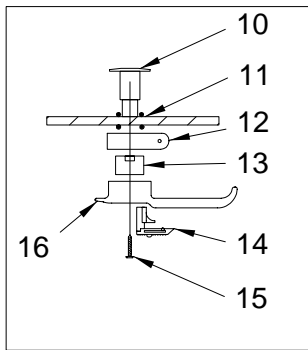

EXTERIOR (DECK)

20" x 20" HATCH