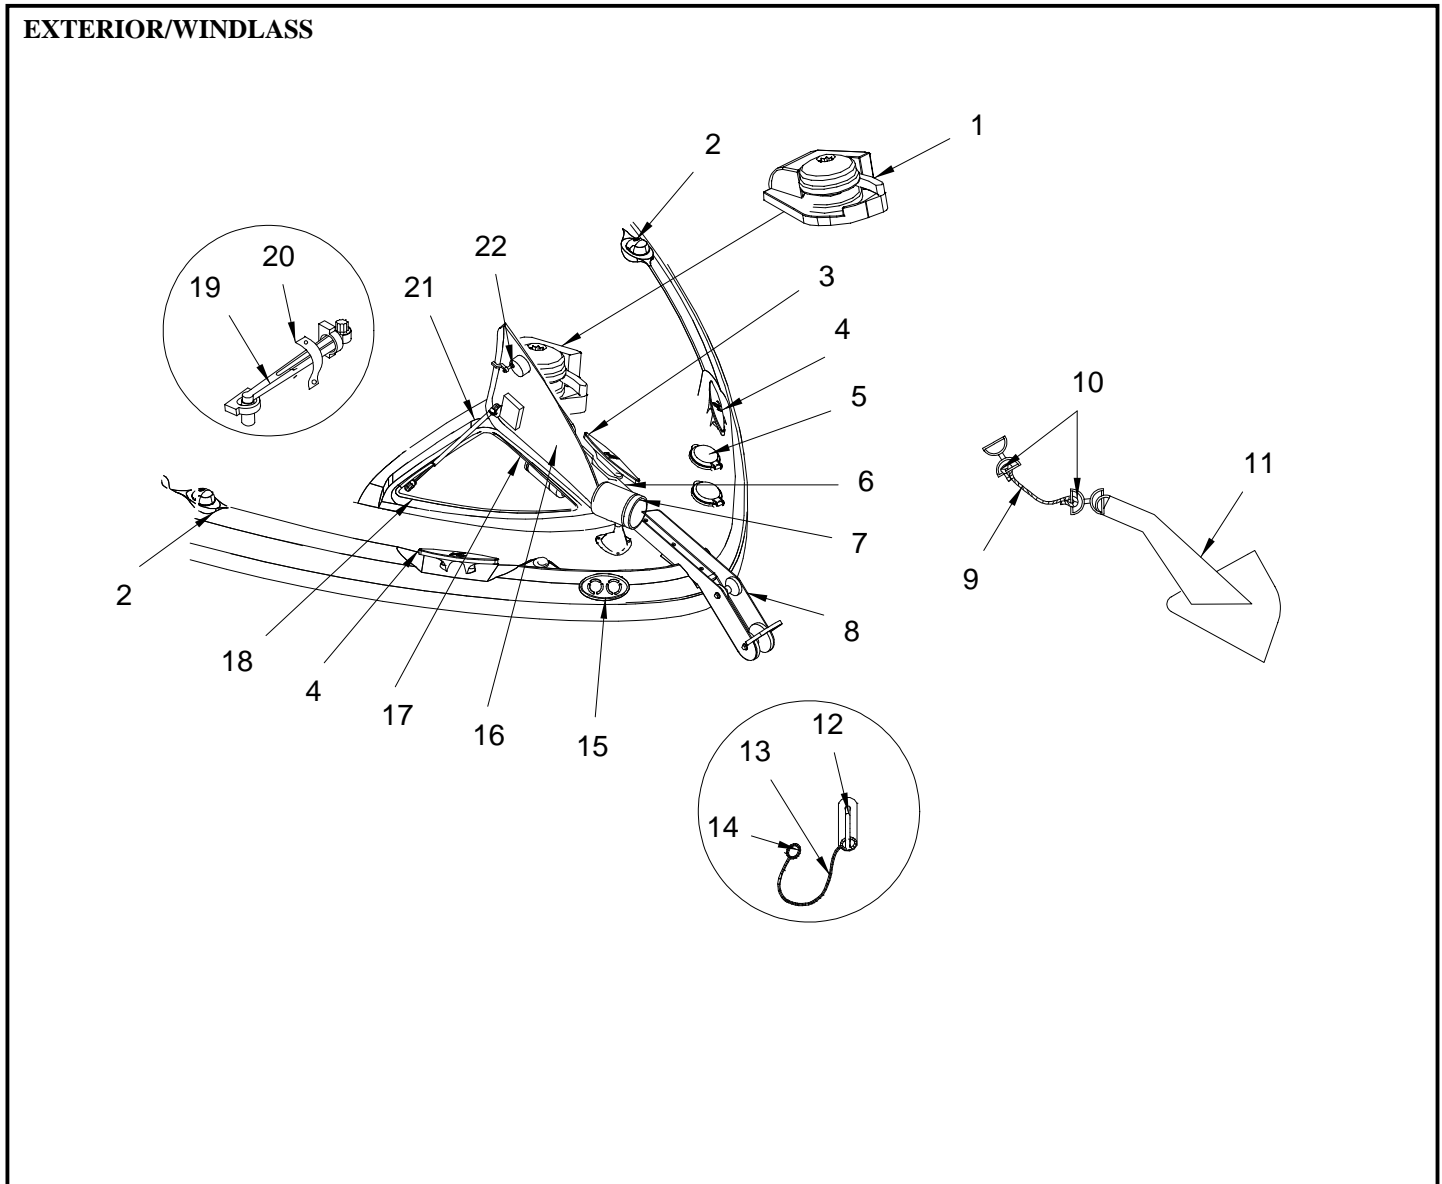

EXTERIOR/WINDLASS

- 1 1690264 WINDLASS, RP/CHN PROGI LO-PRO STD RV1
- 896902 ROPE/CHAIN KIT, LOFRANS 5/8" X 200'/5/16" X 25'
- 798447 WINDLASS SOLENOID, LOFRANS CONTROL BOX 12V
- 2 1414895 LIGHT, NAV SIDE SS HORZ 12V
- 1423946 BULB, REPL FOR #1414895 12V
- 3 291658 CLEAT, 8" 4-BOLT SS
- 1473040 PLATE, BACKING UNIVERSAL 3/16"
- 4 291666 CLEAT, 10" 4-BOLT SS
- 793471 PLATE, BACKING UNIVERSAL 3/16"
- 5 757765 WINDLASS FOOTSWITCH, HVY DUTY W/SAFTY CVR WHT
- 1687161 COVER, PLAS SAFETY WINDLASS FOOTSWITCH
- 1743474 COVER, WINDLASS FOOTSWITCH WHT
- 6 1686510 PAD, HDPE 320DA-02 ANCHOR GUARD ARC/WHT
- 7 129908 SPOTLIGHT, 5"
- (SPOTLIGHT 5" REMOTE CONTROLLED OPTION)
- 841205 BULB, REPL FOR #0129908 SPOTLIGHT
- (SPOTLIGHT 5" REMOTE CONTROLLED OPTION)
- 263376 CONTROL, SEARCH LIGHT W/O HARNESS
- (SPOTLIGHT 5" REMOTE CONTROLLED OPTION)
- 129932 CABLE, SPOTLIGHT CONTROL
- (SPOTLIGHT 5" REMOTE CONTROLLED OPTION)
- 8 1073097 DAVIT, ANCHOR W/4" ROLLER 3/8" BAIL
- 9 896902 ROPE/CHAIN KIT, LOFRANS 5/8" X 200'/5/16" X 25'
- 489575 CHAIN, HIGH TEST 5/16" X 125'
- (WINDLASS-LOFRANS PROGRESS-CHAIN OPTION)
- 1048743 CHAIN STOP, SS W/LANYARD (WINDLINE)
- (WINDLASS-LOFRANS PROGRESS-CHAIN OPTION)

- 10 1145275 ANCHOR SHACKLE, JAW/JAW SWIVEL HVY DTY 3/8"
- 11 1733352 ANCHOR, 25LB PLOW
- 12 697508 EYE, BOW 3/8" X 2.75"
- 13 805499 LANYARD, CABLE ANCHOR 1/8" SS
- 14 819334 HOOK, SNAP 5/16" X 3 1/8" SS
- 15 1401736 HORN, GRILL DUAL SS OVERLAY SERIES 84
- 1413475 HORN, DUAL BLK W/SPADE CONNECTORS SERIES 84
- 16 1734783 320DA 03, HATCH, ANCHOR FBRGLS
- 921759 LABEL, DANGER STAY CLEAR OF MOVING PARTS
- 17 1114198 HINGE, SS CONT 2" X 14.5" W/1/8" PIN
- 18 816322 TRIM-SEAL, 3/8" W/5/8" BULB LOC-A
- 19 1043918 WINDLASS, CRANK HANDLE LOFRANS PROGRESS
- 20 844613 HOLDER, P/B WINDLASS CRANK LEWMAR CONCEPT
- 21 1425362 CYLINDER, GAS SS 40PSI 12" EXT X 8" COMP
- 634550 BRACKET, SS GAS CYL 90DEG L-BRKT W/BALL LONG
- 22 1480813 LATCH, FLUSH MOUNT ROUND T-HNDL SS W/PAWL
- 1448422 PLATE, STRIKER ORCAS "S" SHAPED 316 SS

NOT SHOWN

- 135608 WIRE, 6GA AWG RED
- 135798 WIRE, 14GA AWG BLK
- 818856 WIRE, 4GA AWG GRN