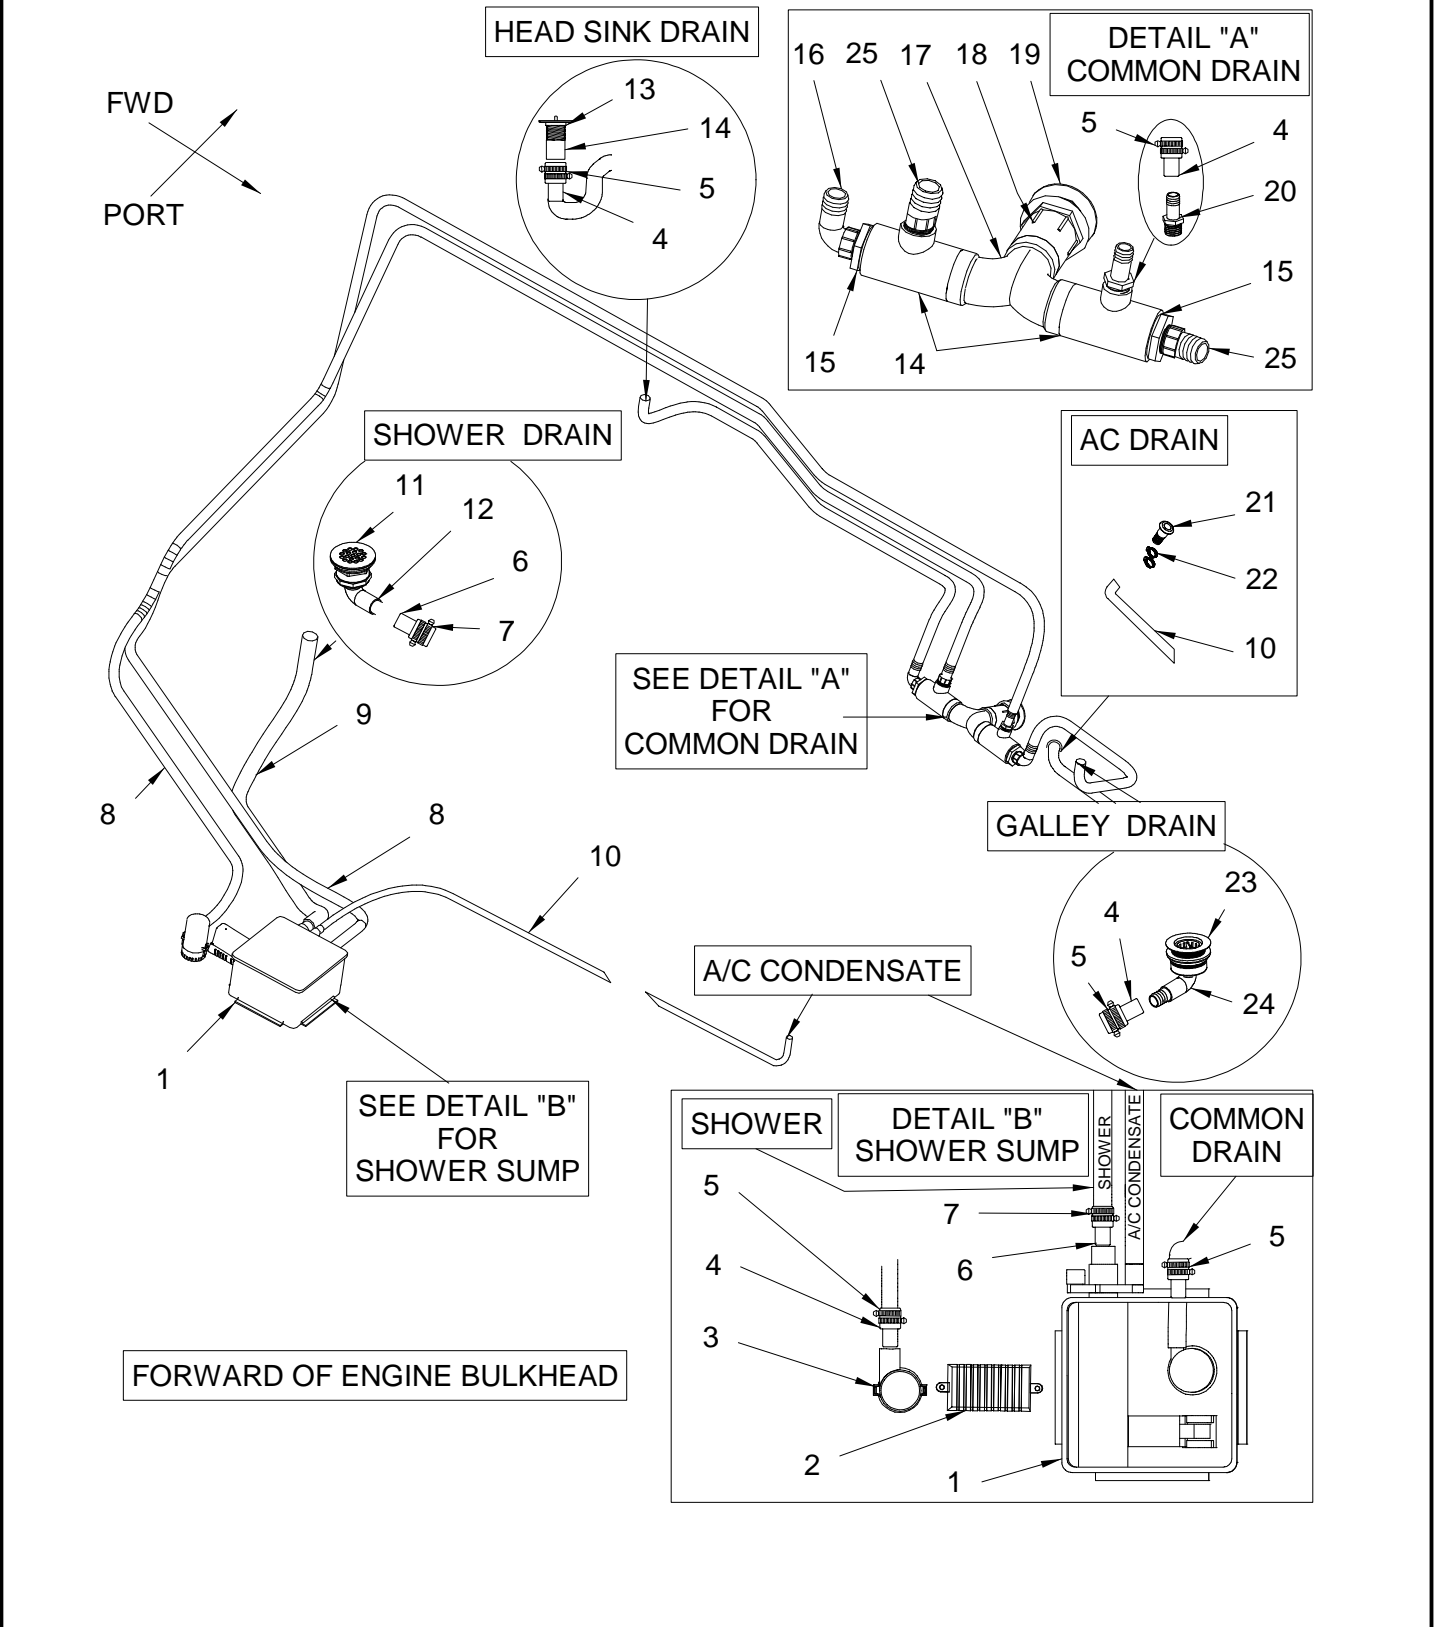

DRAINAGE SYSTEM (FORWARD)

DRAINAGE SYSTEM (FORWARD)

1	1683218	SHOWER, SUMP ASSY 12V W/800 PUMP/CHCK VLV MOD
2	1193671	SWITCH, FLOAT RULE W/CVR
3	1690247	PUMP, BILGE 1100GPH W/IMPELLOR HOUSING VANES
4	466615	HOSE CUFF, 1" RH WHT
5	256685	CLAMP, HOSE #16 3/4"-1.5" SS .505
	723759	COVER, CLAMP END PROT .035"X.300-1/2"RED
6	172726	HOSE CUFF, 1.5" RH WHT
7	256693	CLAMP, HOSE #24 1"-2" SS .505
	723759	COVER, CLAMP END PROT .035"X.300-1/2"RED
8	675132	HOSE, CORR SAN/WATER-FILL 1 1/8" RH
9	490219	HOSE, CORR SAN/WATER-FILL 1.5" RH
10	1058957	HOSE, WATER A/C WHT 5/8"
11	196782	DRAIN ASSY, SHOWER 1.5"
	344762	DRAIN ASSY, SHOWER SLIP NUT 1.5"
12	814822	ELBOW, PVC 1.5"FPT X 1.5"BARB X 90DEG MACHINE
13	146175	DRAIN ASSY, 1.25" DRAIN W/PLUG PLASTIC
14	185041	ADAPTER, PVC 1"OD X 1.5"OD SLIP REDUCING
	686725	TEE, PVC 1.5"FM SLIP X 1.5"FM SLIP X 1"FPT
15	698183	BUSHING, PVC 1.5"M SLIP X 1"FPT
16	168039	ELBOW, PVC 1"MPT X 1"BARB X 90DEG
17	932780	TEE, PVC 1.5"FM SLIP DBL SWEEP
18	168344	ADAPTER, PVC 1.5"FPT X 1.5"FM SLIP
19	124537	THRU-HULL, PLAS 1.5" WHT
20	484550	ADAPTER, PVC 1"MPT X 3/4"BARB
21	124487	THRU-HULL, PLAS 5/8" WHT
22	256677	CLAMP, HOSE #12 1/2"-1.25" SS .505
	723759	COVER, CLAMP END PROT .035"X.300-1/2"RED
23	175687	DRAIN, SINK STRAINER 2.5" SS
24	266130	DRAIN, LINER W/90 DEG ELBOW 1" PLASTIC
25	196683	ADAPTER, PVC 1"MPT X 1"BARB

NOT SHOWN

149757	PIPE, PVC SCH 40 BOE PIPE 1.5"
294488	VALVE, CHECK PLAS W/O SPRING 1"FPT