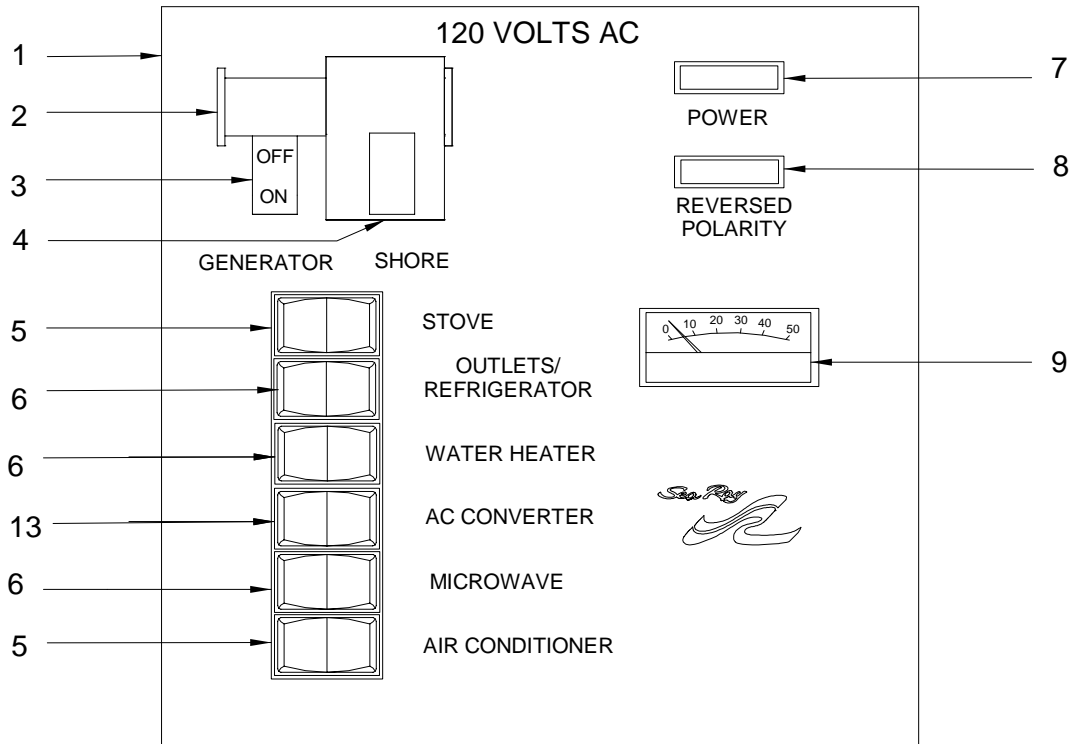

MAIN AC DISTRIBUTION PANELS (W/GENERATOR)