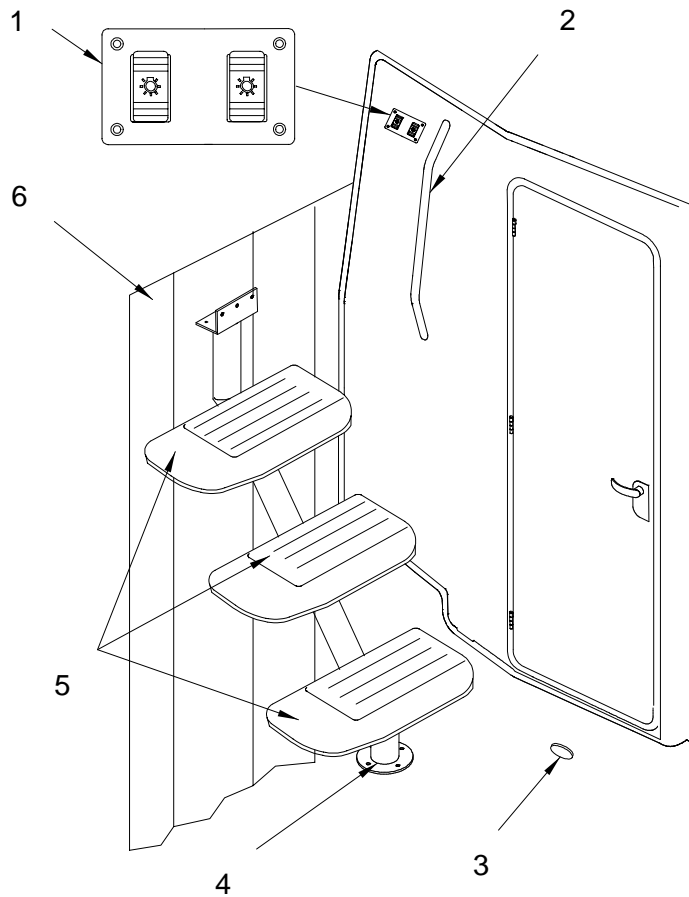

COMPANIONWAY

COMPANIONWAY

1	1550615	PANEL, ENTRANCE LIGHTS
	1541655	ACTUATOR, ROCK SWITCH-LIGHTS BLK
	877225	SWITCH, ROCKER 'V' SPST ON-OFF
2	335521	RAIL, GRAB 18" OVAL W/STUD
3	840850	LIGHT, COURTESY OVAL STEP ANTIQUE WHT (INT)
	1184639	BULB, REPL FOR MRP #0840850 (STEP LT)
4	1683873	STEP, ALUM 320DA-02 ENTRYWAY
5	1316983	FLOORING, VINYL LONCOIN II FLECKS SANDSTONE
6	1691039	CURTAIN, 320DA-03 PKGC/D SHAN LT BEIG CMPT ST
		(INTERIORS C & D)
	1691037	CURTAIN, 320DA-03 PKGA BAMBOO OYSTER CMPLT ST
		(INTERIOR A)
	1691038	CURTAIN, 320DA-03 PKGB BRIG POLAR CMPLT SET
		(INTERIOR B)
	132183	TRACK, ALUM CURT TRK 0.275"X 0.688" TAB TYPE
	798314	SNAP CAP, PRESS-ON COVER #2 PHILLIP BLK

NOT SHOWN

835959	BRACKET, ALUM 1.5"X 1.5"X 8" 3/16"HOLES
975029	COVER PLATE, IDEA-SERIES 3-GANG WHT
	(220VOLT OPTION)
893289	FRAME, IDEA-SERIES 3-GANG SUPPORT FRAME GREY
	(220VOLT OPTION)
975011	SWITCH, BLANK IDEA-SERIES WHT
	(220VOLT OPTION)