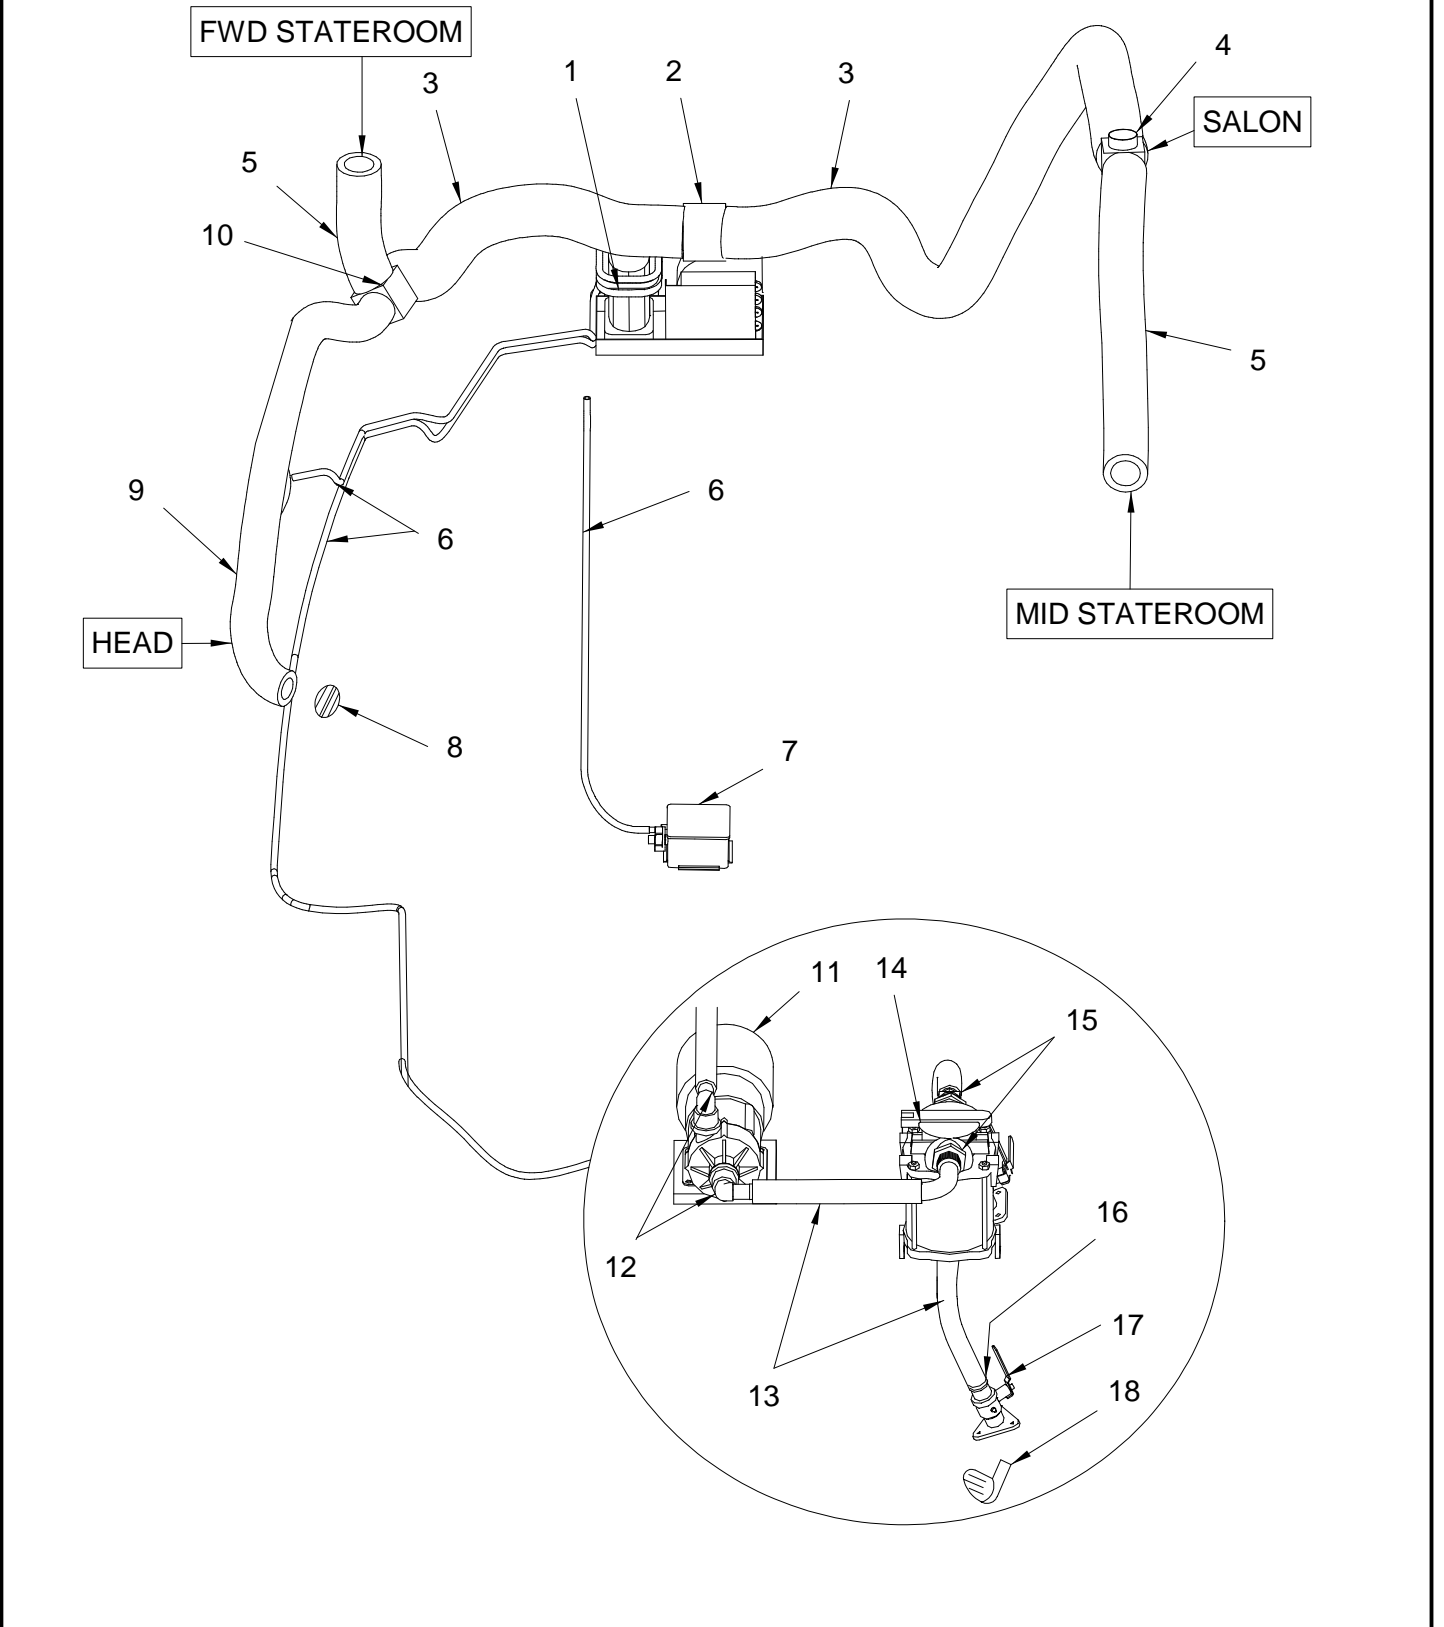

A/C SYSTEM

A/C SYSTEM

1	1686531	A/C COMP, 12K BTU ROT/COMP 115V SP/BLWR
	1688341	A/C COMP, 12K BTU ROT/COMP 220V SP/BLWR (220VOLT OPTION)
2	1591049	A/C COMP, PLENUM 6"X 5"X 5"
3	266528	HOSE, AC/DUCT INSULATED 5"
4	1686533	A/C COMP, PLENUM W/5F 4L-5.5X 6X 5.5 REV
5	639856	HOSE, AC/DUCT INSULATED 4" X 10"
6	1058957	HOSE, WATER A/C WHT 5/8"
7	1683218	SHOWER, SUMP ASSY 12V W/800 PUMP/CHCK VLV MOD
8	1322940	A/C COMP, GRILL 3" BLK W/DBL LVR
9	720169	HOSE, AC/DUCT 3"
10	1686532	A/C COMP, PLENUM 3X 4X X5
11	956128	A/C COMP, PUMP SEAWATER 115V
	956169	A/C COMP, PUMP SEAWATER 230V (220VOLT OPTION)
12	948273	A/C COMP, HOSE FITTINGS FOR PMP500
13	123810	HOSE, GEN PURPOSE 3/4"
14	144717	STRAINER, BRZ WATER INTAKE 3/4" SPECIAL #5937
15	567958	ELBOW, MARELON 3/4"MPT X 3/4"BARB X 90DEG
16	256677	CLAMP, HOSE #12 1/2"-1.25" SS .505
17	518431	SEACOCK, BRZ 3/4" W/O TAILPIECE
	531426	ADAPTER, BRZ 3/4"MPT X 3/4"BARB
18	531574	PICK-UP, BRZ WATER INTAKE 3/4"

NOT SHOWN

	1604263	A/C COMP, CABLE INTERCONNECT 15'
	958140	A/C COMP, HOSE RING 4" OBLONG
	957092	A/C COMP, HOSE RING 5" OBLONG
	1048834	A/C COMP, HOSE RING 4" RND PLAS
	1090422	A/C COMP, QC PKG (CONDENSING UNIT)
	826115	A/C COMP, QC PKG (MICROPROCESSOR CNTRL UNIT)
	123612	CLAMP, LOOM VINYL DIP 11/16"
	123604	CLAMP, LOOM VINYL DIP 2.5"
	169193	ELBOW, BRZ 90DEG 3/4"MPT X 3/4"BARB
	1668177	HARNES, 320DA-02 BILGE AC 120V
	1668185	HARNES, 320DA-02 BILGE AC 220V (220VOLT OPTION)
	1501782	HOSE, CONDUIT/SPLIT 1/2" FLAME RETARDANT
	1501824	HOSE, CONDUIT/SPLIT 3/4" FLAME RETARDANT
	1501840	HOSE, CONDUIT/SPLIT 1" FLAME RETARDANT
	938423	LABEL, 1/2"X 1.5" A/C CONDENSATE
	124487	THRU-HULL, PLAS 5/8" WHT