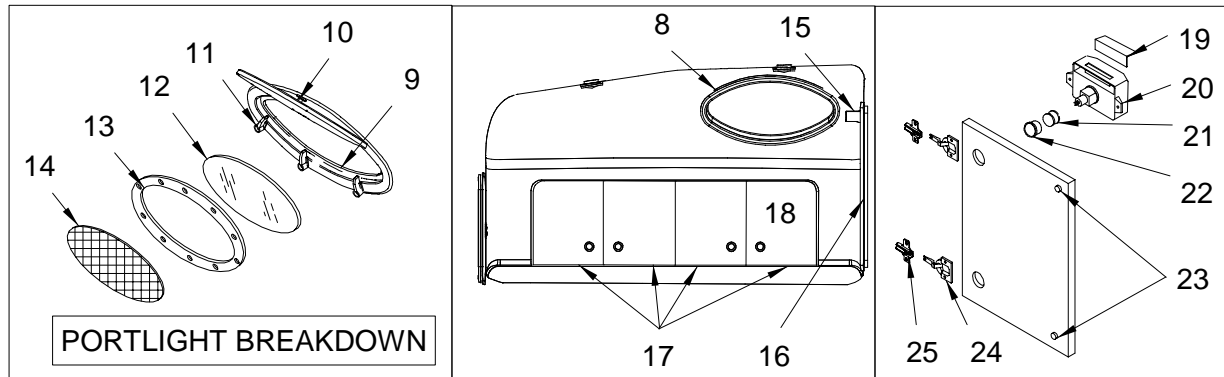

PORT HEAD

PORT HEAD

1	1555465	HEAD, VACU-FLUSH BONE 1006 BTM DIS LOW PRFLE
2	1688794	COVER, MARS TOILET LID CMLPT ANW 02
3	1052059	VENT, LOUVERED 3 5/8"X 3 5/8" BLK
4	1322940	A/C COMP, GRILL 3" BLK W/DBL LVR
5	972869	DOOR, STRG W/11.5"X 14 7/8" ANW FRAME
6	784975	LIGHT, RECESSED W/CLEAR LENS BRS 10W HALOGEN
	833269	BULB, REPL FOR #0784975/0830307 12V/10W HALOG
7	1057991	TRIM RING, V/F PORTLIGHT INNER CUSTOM 98
8	1454008	PORTLIGHT, OPENING ALL SS 3/8"-7/8" FROS REV1
	1314459	PORTLIGHT, GASKET SATURATED FOAM
9	1331735	PORTLIGHT, GASKET ONLY (BOMAR)
10	866434	KNOB, PORTLIGHT KNOB ONLY (BOMAR)
11	1107044	PORTLIGHT, HANDLES QUICKDOGS (BOMAR)
12	1331727	PORTLIGHT, LENS ONLY FROSTED (BOMAR)
13	1513183	TRIM RING, PORTLIGHT 3/8" SS
14	1331313	PORTLIGHT, SCREEN 3/8"X 7/8"
15	914911	SHOWER, WALL MNT ONLY
16	1734808	320DA 03,MIR ASSY,PRT HEAD
	1574862	MIRROR, 1/8"X 14"X 24"CLR W/1.5"RAD/POL
	195032	HINGE, AL CONT 1.25"X 72" SAT
	776567	CATCH, ROUND PLAS 13/16" "DUAL LOCK" (3M)
17	1717483	DOOR, PVC 320DA-03 PT HEAD MIR 4PC SET
18	258368	RECEPTACLE, GFI DUPLEX WHT 15A
	627737	BOX, RECEPTACLE/SWITCH PVC 1-GANG DEEP
		(NOT ILLUSTRATED)
19	761445	CATCH, RIM-LOCK STRIKE PLATE
20	772418	CATCH, RIM-LOCK WHT
	859165	SHIM, HDPE 5/16"X 1 7/8"X 3 1/8"
21	1542232	PULL, ROSETTE POL SOLID BRASS 16MM (5/8")
22	1271014	PULL, PUSH-BUTTON KNOB CHR
23	663708	BUMPER, CLEAR .020" THICK
24	814350	HINGE, CONCEALED FULL OVERLAY 100DEG W/DOWEL
25	525667	HINGE, CONCEALED FULL OVERLAY MT PLATE ONLY
26	1253095	FAUCET/SHOWER, WHT/MIX W/ON/OFF FLX TAIL
	1425180	ADAPTER, SEAFLEX BRS 1/2"MPT X 3/8"COMP FAUCT
27	850784	SINK, V/F OVAL ANW
	146175	DRAIN ASSY, 1.25" DRAIN W/PLUG PLASTIC
28	1581917	PANEL, HEAD LIGHT/PWR VENT SW
29	1541655	ACTUATOR, ROCK SWITCH-LIGHTS BLK
	797761	BODY, ROCK SW SPST BLK 12V INCAND NON-LIT
30	1647577	ACTUATOR, ROCK SWITCH-POWER VENT BLK
	1609312	BODY, ROCK SW SPDT BLK 12V INCAND NON-LIT
31	777243	RAIL, GRAB 12" STREAMLINE W/FLANGES 95 (304)
32	1155241	HOLDER, TOILET PAPER WALL MNT WHT ROLLER
33	196782	DRAIN ASSY, SHOWER 1.5"
	344762	DRAIN ASSY, SHOWER SLIP NUT 1.5"
	344721	DRAIN ASSY, GASKET SHOWER SLIP NUT 1.5"
	185041	ADAPTER, PVC 1"OD X 1.5"OD SLIP REDUCING
	814822	ELBOW, PVC 1.5"FPT X 1.5"BARB X 90DEG MACHINE
34	1734809	320DA 03,DOOR,PRT HEAD CMLPT
35	1577618	FRAME, ALUM 64"X 19 5/8" ARC WHT
36	132324	HINGE, BUTT CHROME/ZINC 2"
37	1581404	LATCH, OFFSHR FLUSH LH-OUT PRVKNB CHR
	847327	PLATE, STRIKER MOBELLA 13/16"WIDE

GELCOATS

1543180	GEL COAT, ANTIQUE WHT
	(HEAD ONLY)

NOT SHOWN

835819	BRACKET, ALUM 1"X 1"X 6" 3/16"HOLES
980896	CURTAIN, SHOWER ECRU 67.5"X 27"
955278	LABEL, NOTICE OVERBOARD DISCHARGE (LEXAN)
1163872	SNAP BUTTON, W/ 1/8" BARREL
1163864	SNAP SOCKET, W/ 1/8" HOLE
154369	SNAP STUD, W/#8 X 3/8" PH SS
132183	TRACK, ALUM CURT TRK 0.275"X 0.688" TAB TYPE

VINYLS

1736787	VINYL, RVIEW LT CAMEO N/W 1/2"FB
1142181	WELT, RVIEW LT CAMEO 5/32"