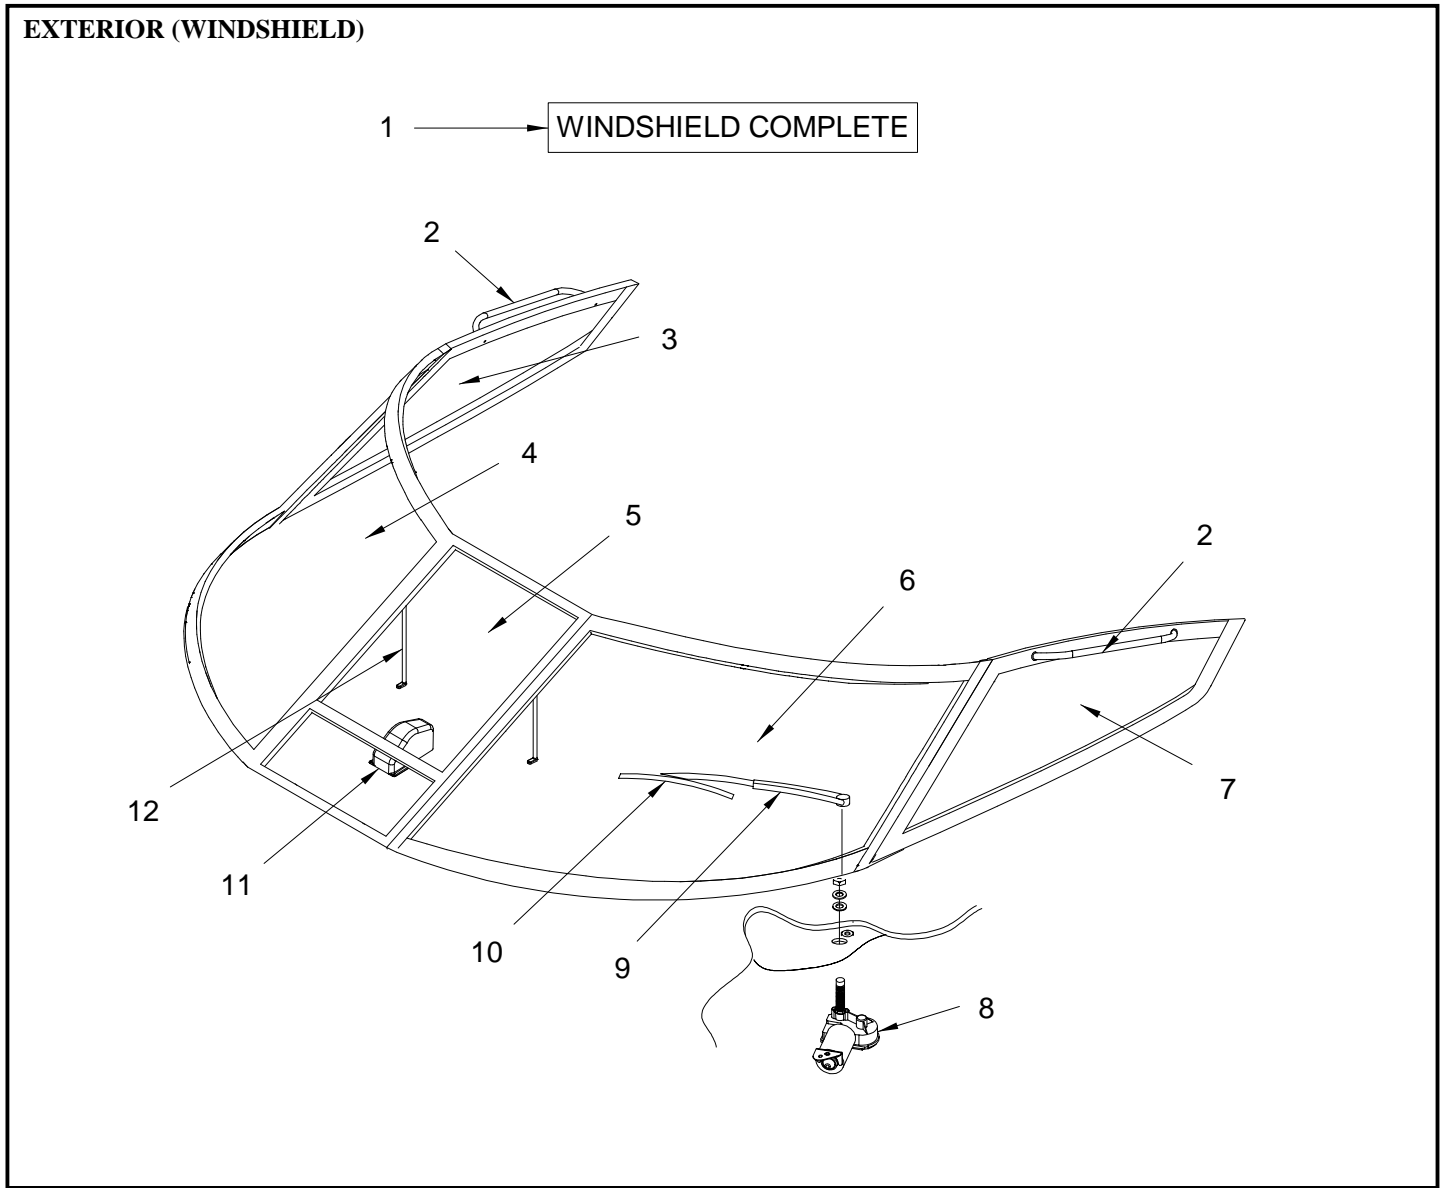

EXTERIOR (WINDSHIELD)

- 1 1658244 W/S, 320DA-02 CMPLT W/SNAP CLIP TRACK
- 2 724187 RAIL, GRAB 24" STREAMLINE 3/4" TUBE W/O STUD
- 3 1691114 W/S, 320DA-02 STB WING
- 4 1691111 W/S, 320DA-02 STB FRNT
- 5 1691112 W/S, 320DA-02 CNTR
- 6 1691101 W/S, 320DA-02 PRT FRNT
- 7 1691113 W/S, 320DA-02 PRT WING
- 8 663930 WIPER MOTOR, 100 DEG
- 9 1688652 WIPER ARM, 20" FLEX BLK
- 10 1185560 WIPER BLADE, 20" FLEX BLK
- 11 1100262 ACTUATOR, ELEC W/S VENT 4" 8P CE
- 1409929 COVER, ABS W/S VENT ACTUATOR ARW
- 1409911 COVER, ABS W/S VENT ACTUATOR ZPHR
  (GEL-COATED DASH - TAN OPTION)
- 12 1691116 W/S, 320DA-02 SUPPORT BARS

NOT SHOWN

- 1691117 W/S, 320DA-02 HDWR KIT
- 1691115 W/S, 320DA-02 SCREW CVR