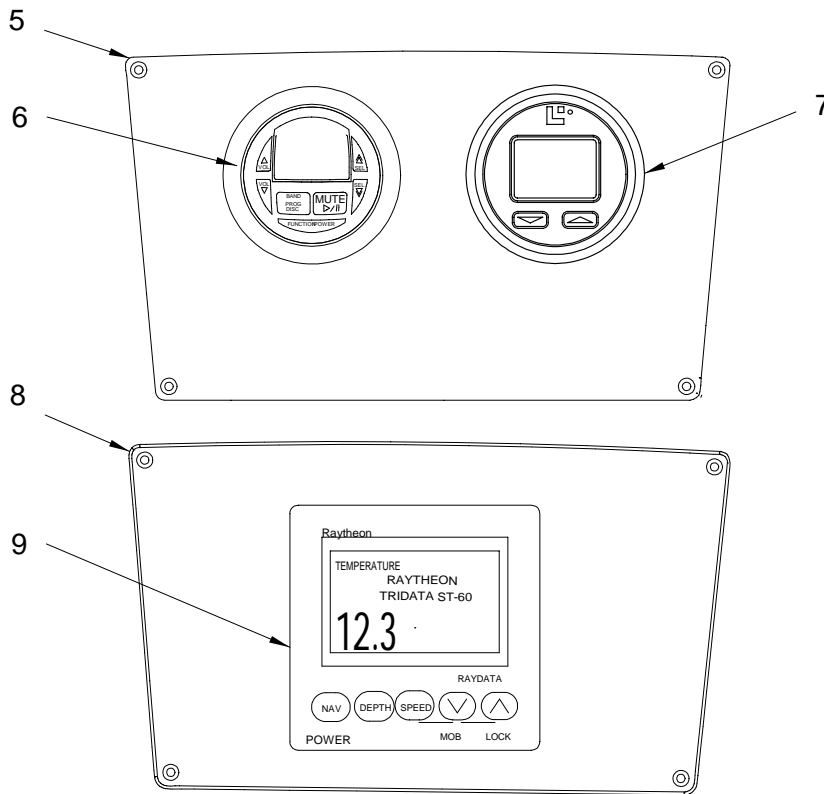

LOWER INSTRUMENT PANELS