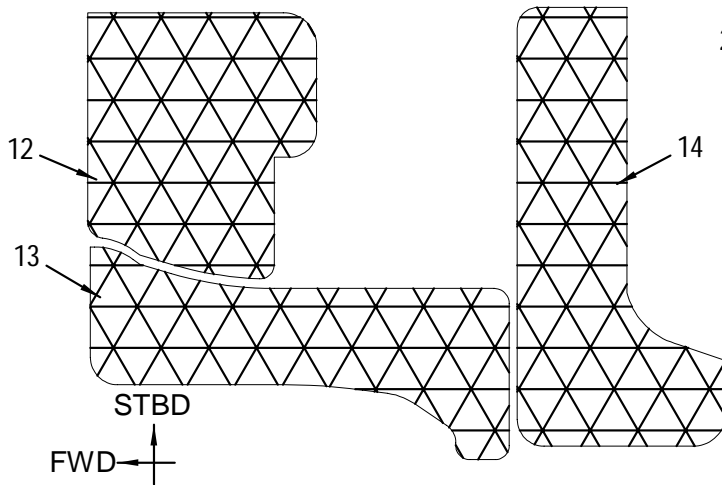

COCKPIT
CARPET
COMPLETE 11