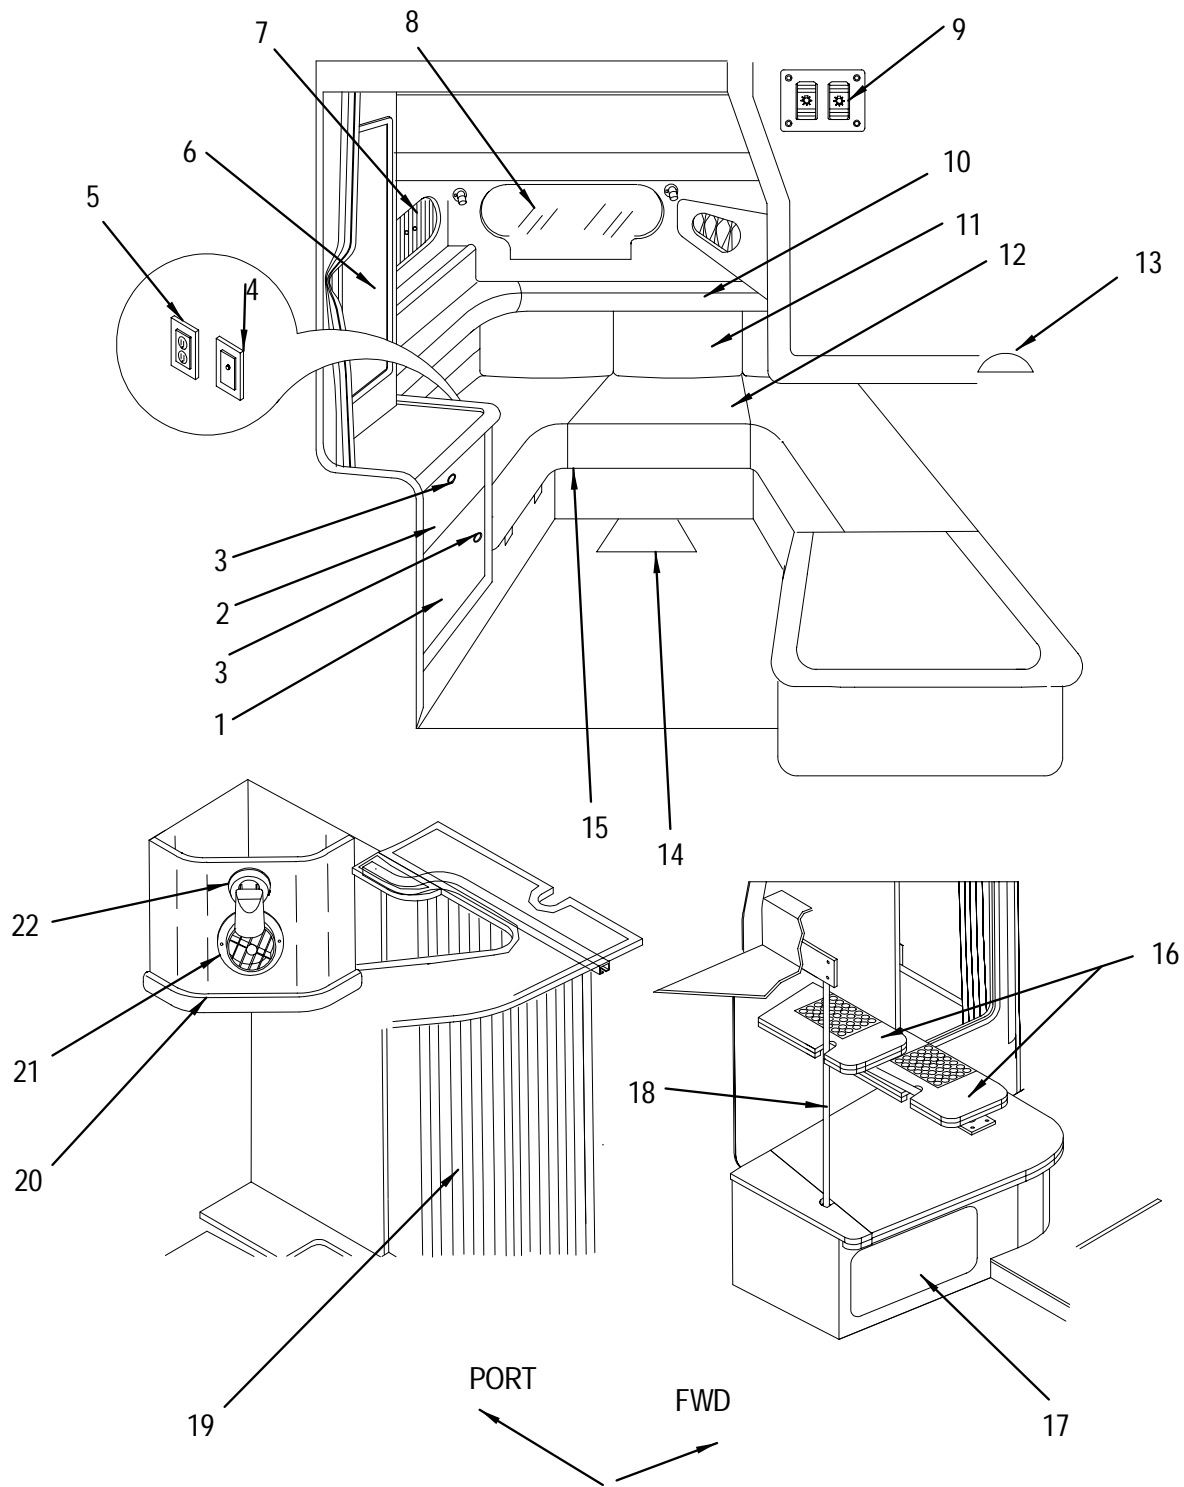

MID STATEROOM