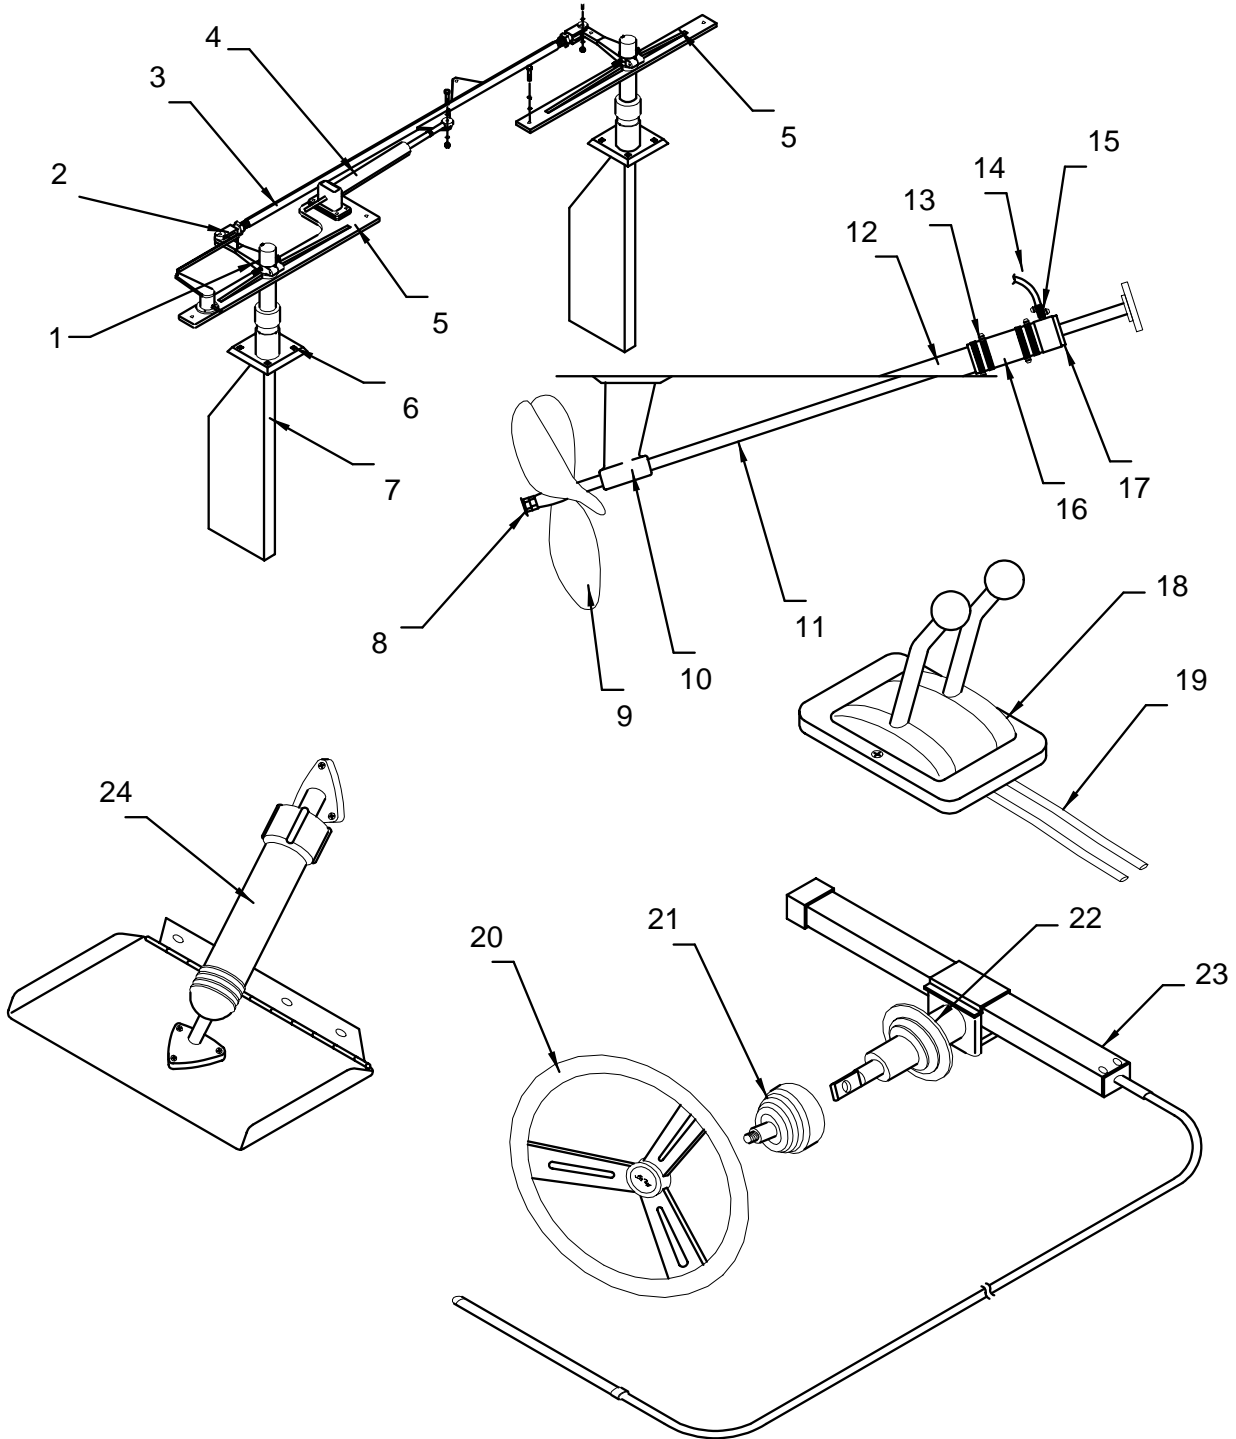

STEERING SYSTEM

STEERING SYSTEM

1	161232	RUDDER ARM, 1.5"
2	143222	RUDDER CLEVIS, 4"LONG X 1"-14 FPT
	144006	WASHER, TIE BAR LOCK WASHER 3/4"
3	1188978	TIE BAR, RUDDER 36.75" STD STEER
4	416545	STEERING, HYD CYLINDER 150-7ATM
5	161182	RUDDER SUPPORTS, 440AC/390EC
6	587147	STUFFING BOX, RUDDER W/PACK 1.5"DIA
7	604850	RUDDER, 310SB/350EB
	161257	WASHER, RUDDER WASHER 1.5"
8	144402	PIN, COTTER PIN 5/32"X 2" SS
9	951525	PROP, 16"X 15"X 1.5" L3BC BRZ DMX
	951533	PROP, 16"X 15"X 1.5" R3BC BRZ DMX
10	1137678	STRUT, W/BEARING 340DA-99
11	1137660	SHAFT, SS 1.5"X 68" AQ19 340DA-99
12	758409	SHAFTLOG, 2 5/8"OD X 11"X 5"
13	256727	CLAMP, HOSE #48 1 5/8"-3.5" SS .505
14	684738	HOSE, FUEL 3/8" TYPE A CLASS 1
15	123398	CLAMP, HOSE #06M 5/16"-7/8" SS MINI
16	807545	STUFFING BOX, UHMW 1.5"ID 2 5/8"HOSE
17	803718	SEAL KIT, SHAFT STUFFING BOX 1.5" W/TOOL
18	1051689	CONTROL, THRTL/SHFT W/SS HANDLES W/GOLD KNOBS
	973586	CONTROL, CONVERTER KIT TELEFLEX-TO-MERC
19	974246	CABLE, CONTROL TELEFLEX TFXTRME 14'
	974097	CABLE, CONTROL TELEFLEX TFXTRME 16'
	974105	CABLE, CONTROL TELEFLEX TFXTRME 18'
	974113	CABLE, CONTROL TELEFLEX TFXTRME 20'
20	836239	STEERING WHEEL, 15" 8DEG 3-SPOKE 5-BOLT HUB
21	662510	STEERING, PERFORMANCE TILT MECHANISM
22	1092246	STEERING, TILT HELM BACK-MNT
23	1091941	STEERING, BACK MNT RACK/CABLE 16.5' ASSY
24	1173764	TRIM TAB, ASSY 16X12 SGL ACT W/3.5"ANGLE
	841825	SHIM, PVC TRIM TAB PUMP BLK

NOT SHOWN

	127761	STEERING, CLEVIS KIT
	144394	KEY STOCK, RUDDER 1/4"X 1/4"X 12" BRASS
	161349	SHIM, BRASS 2"X 2"X 3/16"
	780338	ADAPTER, BRASS 1/8"MPT X 3/8"BARB
	127852	STEERING, TRANSOM ADAPTER MERC
	127878	STEERING, BUSHING SMALL SS

WOOD ACCENT STEERING WHEEL (OPTIONAL)

	837211	STEERING WHEEL, 3-SPOKE WOOD W/URETH PAD
	322909	EMBLEM, SEA RAY LOGO 1 3/8"ROUND
	916148	STEERING WHEEL, 3-SPOKE WOOD CTR RING ONLY
	317032	STEERING, HELM PUMP SEA STAR I TILT
	1137652	TIE BAR, RUDDER 36.75" HYD STEER W/TAB
	127050	STEERING, HYD CYLINDER BA125-7ATM