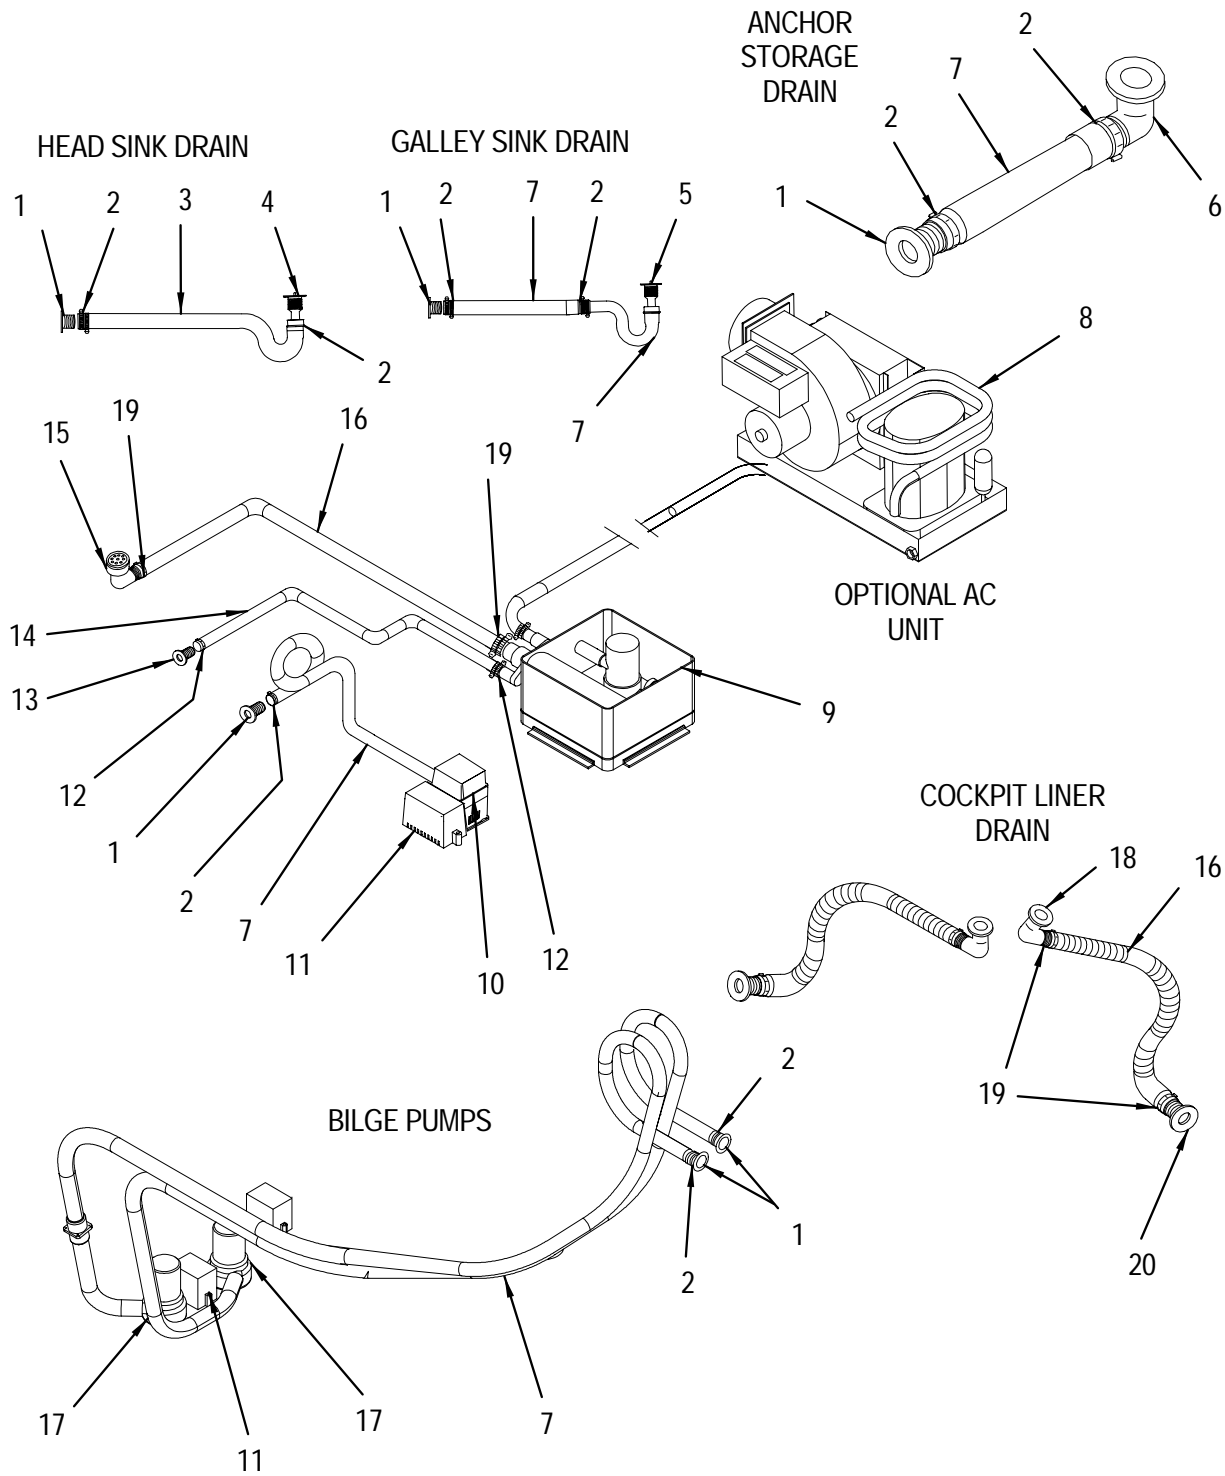

DRAINAGE SYSTEM

DRAINAGE SYSTEM

1	124578	THRU-HULL, PLAS 1 1/8" WHT
2	256685	CLAMP, HOSE #16 3/4"-1.5" SS .505
3	123927	HOSE, CORR BILGE 1.25" BLK
4	146175	DRAIN ASSY, 1.25" DRAIN W/PLUG PLASTIC
5	175687	DRAIN, SINK STRAINER 2.5" SS
6	266130	DRAIN, LINER W/90 DEG ELBOW 1" PLASTIC
7	675132	HOSE, CORR SAN/WATER-FILL 1 1/8" RH
8	948422	A/C COMP, 12K BTU STOWAWAY 115V
9	939892	SHOWER, SUMP ASSY 12V W/800 PUMP/CHCK VLV
10	273003	PUMP, BILGE 1000GPH
11	678086	SWITCH, FLOAT SUREBAIL
12	256677	CLAMP, HOSE #12 1/2"-1.25" SS .505
13	182964	THRU-HULL, PLAS 3/4" WHT
14	123877	HOSE, CORR SAN/WATER-FILL 3/4"
15	196782	DRAIN ASSY, SHOWER 1.5"
	344721	DRAIN ASSY, GASKET SHOWER SLIP NUT 1.5"
	344762	DRAIN ASSY, SHOWER SLIP NUT 1.5"
16	490219	HOSE, CORR SAN/WATER-FILL 1.5" RH
17	125435	PUMP, BILGE 1500GPH
18	791673	THRU-HULL, PLAS 1.5" TUBE X 90DEG
19	256693	CLAMP, HOSE #24 1"-2" SS .505
20	124537	THRU-HULL, PLAS 1.5" WHT