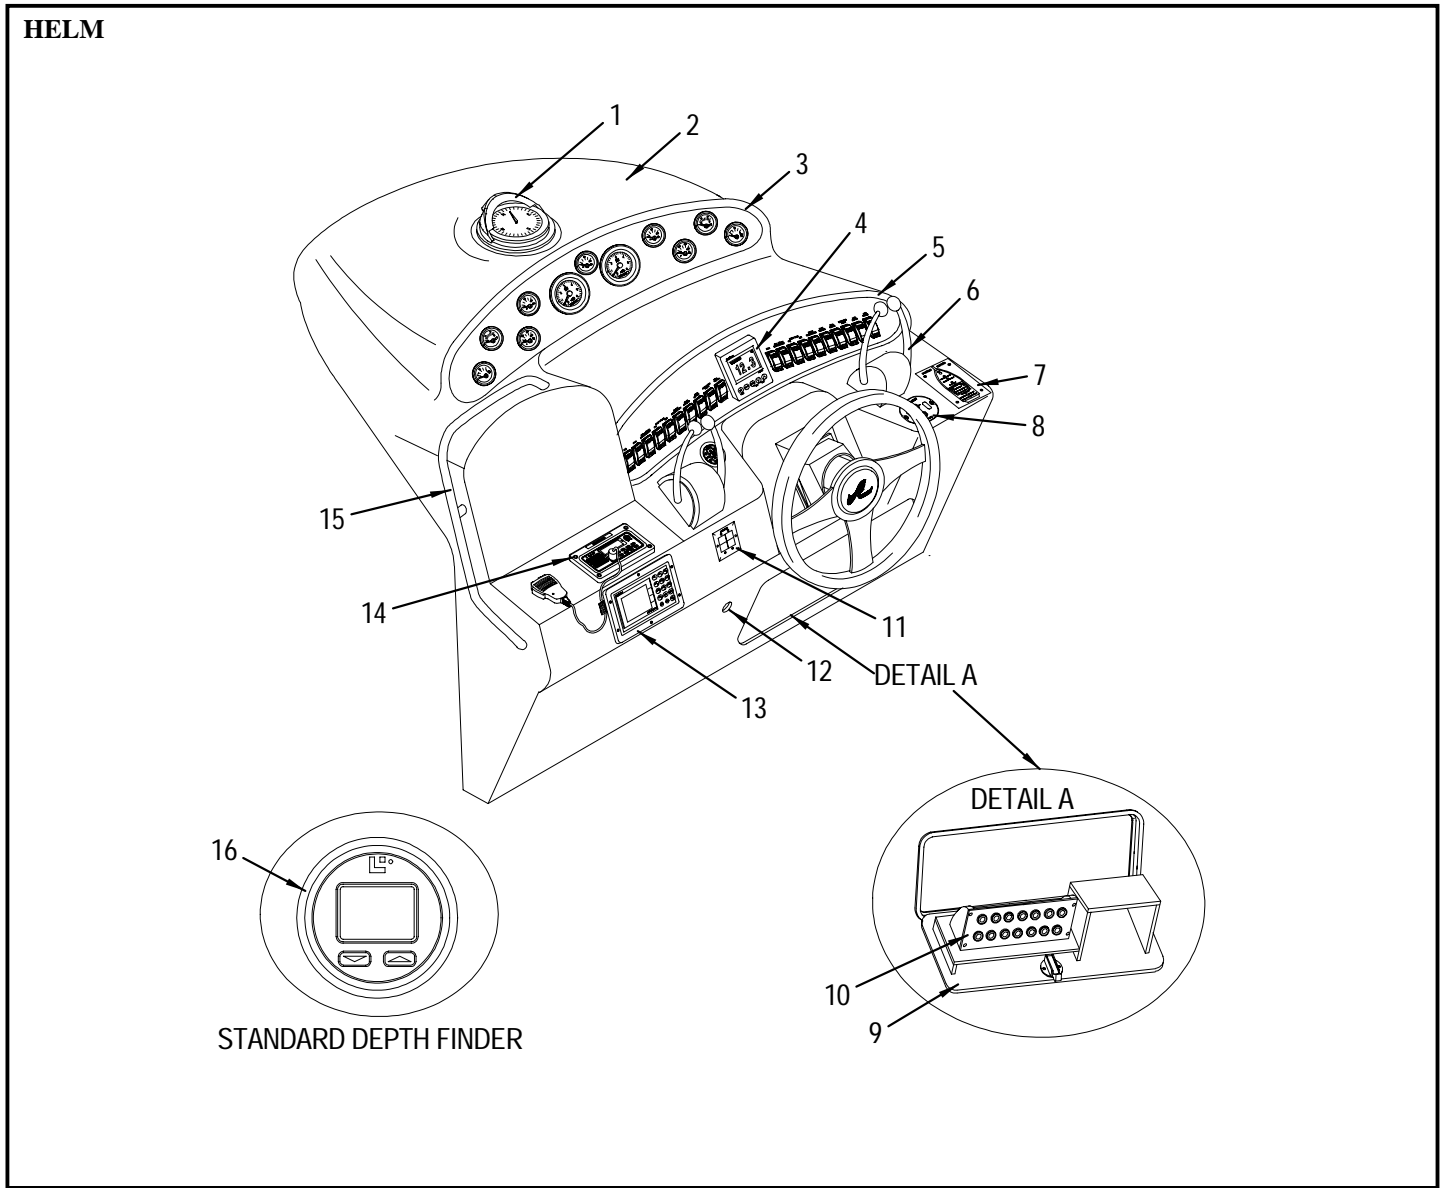

HELM

- 1 777227 COMPASS, FLUSH MT 3.75" WHT
- 141788 COMPASS, FLUSH MT HELMSMAN BLK
- 2 1205533 340DA 99, CONTROL STA, FBRGLS HIN#
- 3 1173749 PANEL, 290AJ/310/340DA-99 INST V/D
- 4 900415 RAYDATA, RAYTHEON (DEPTH,SPEED,TEMP)
- 894170 TRANSDUCER, 20DEG THRU-HULL W/ URETHANE FACE
- 5 1186055 PANEL, 340DA-99 CNTRL STA SW GAS
- 6 1051689 CONTROL, THRTL/SHFT W/SS HANDLES W/GOLD KNOBS
- 7 829424 PANEL, SYS MON BLK
- 8 196329 HALON SYS, AUTOMATIC 250CF (1301 HALON)
- 9 1196633 DOOR, STRG 12.5"X 22.5"X 2.5"R WHT W/CARD SLT
- 777268 LATCH, FLUSH MOUNT PULL WHT 2MM-7MM
- 844746 HINGE, SS CONT 1.5"X 32" W/1/8"PIN
- 10 1186360 PANEL, 340DA-99 CNTRL STA BRKR
- 11 1203884 PANEL, 340DA-99 TRIM TAB
- 12 324335 RECEPTACLE, FEMALE 12V
- 324756 LABEL, RECEPTACLE 12V-15A MAX (LEXAN)
- 13 742965 NAVIGATION DISPLAY, NAV 398
- 14 1027697 RADIO, VHF RAY-210
- 1323989 RADIO, VHF MICROPHONE ONLY RAY 210/220
- 15 1185289 RAIL, GRAB 340DA-99 DASH
- 16 742296 DEPTH FINDER, LOWRANCE 3500 GREY W/O BEZEL
- 987693 DEPTH FINDER, BEZEL GRY W/CHR OVERLAY
- 757906 CLAMP, HOSE SPRING 1/4" OD SELF TIGHTENING SS