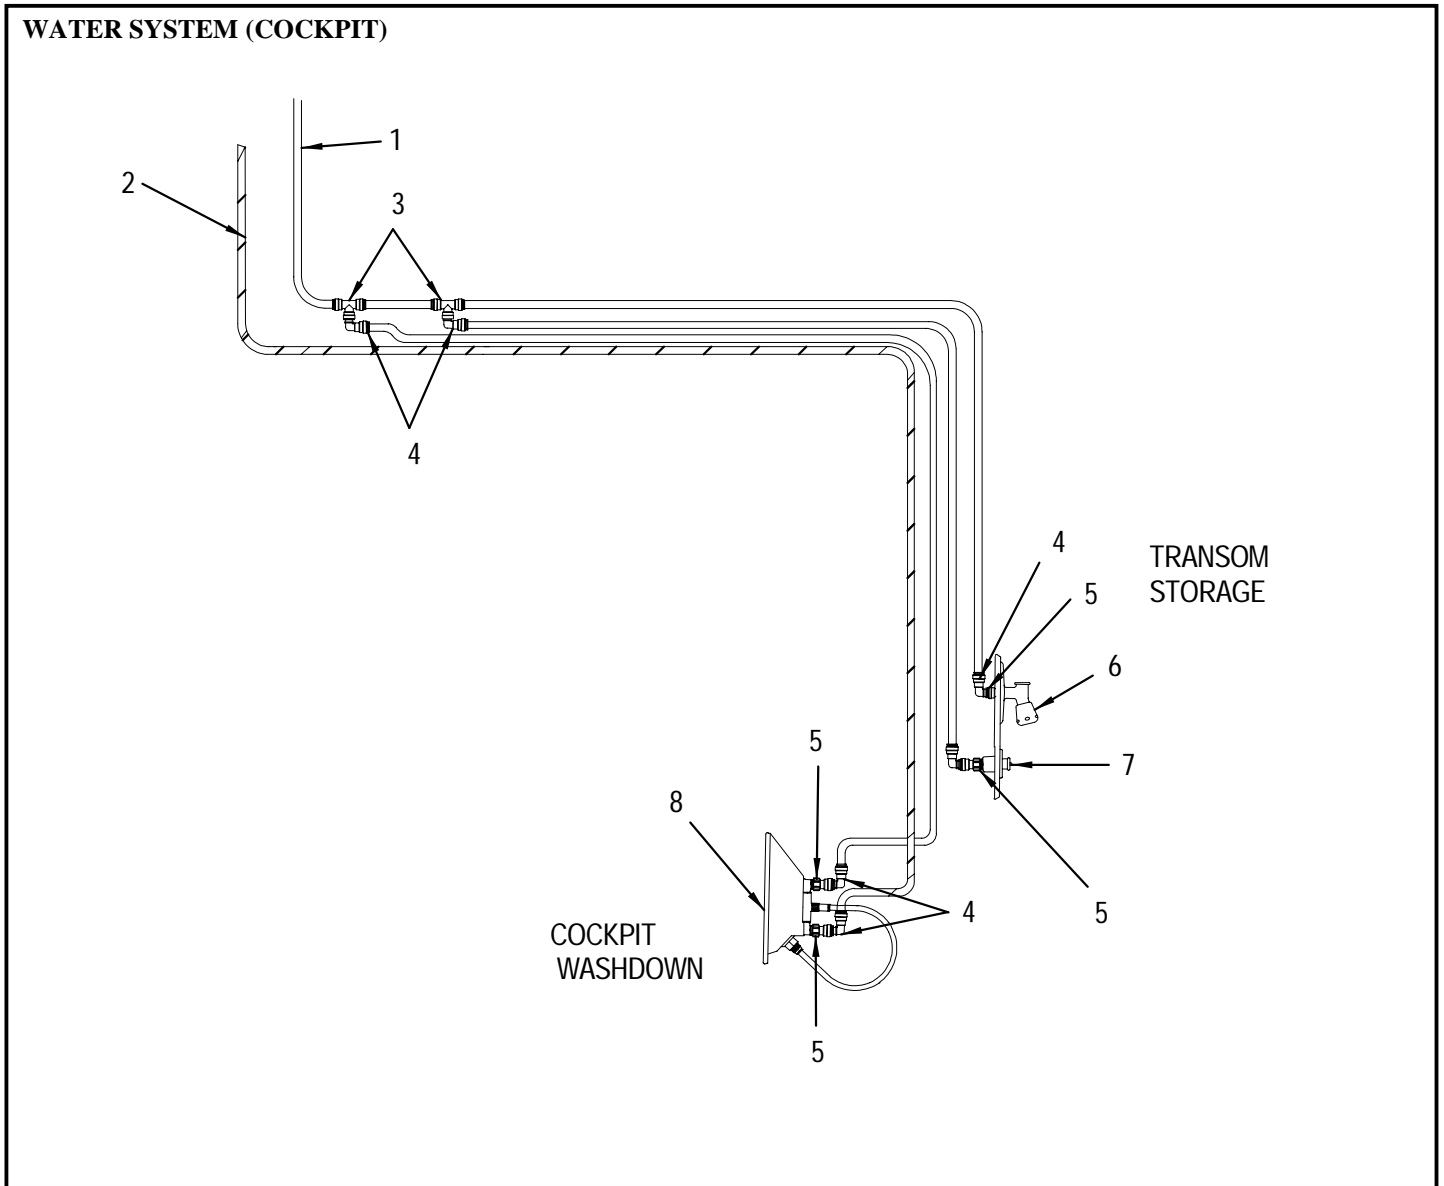

NOT SHOWN

1215235	CLIP, SEATECH COLLET 15MM
852616	LABEL, LEAVING DOCKSIDE WATER CONNECTED WARN
835850	BRACKET, ALUM 1"X 1"X 1" 3/16"HOLES
835967	BRACKET, ALUM 1.5"X 1.5"X 6" 3/16"HOLES
123604	CLAMP, LOOM VINYL DIP 2.5"
123398	CLAMP, HOSE #06M 5/16"-7/8" SS MINI
256677	CLAMP, HOSE #12 1/2"-1.25" SS .505
256693	CLAMP, HOSE #24 1"-2" SS .505
169086	ELBOW, BRASS 90DEG STREET 1/2"