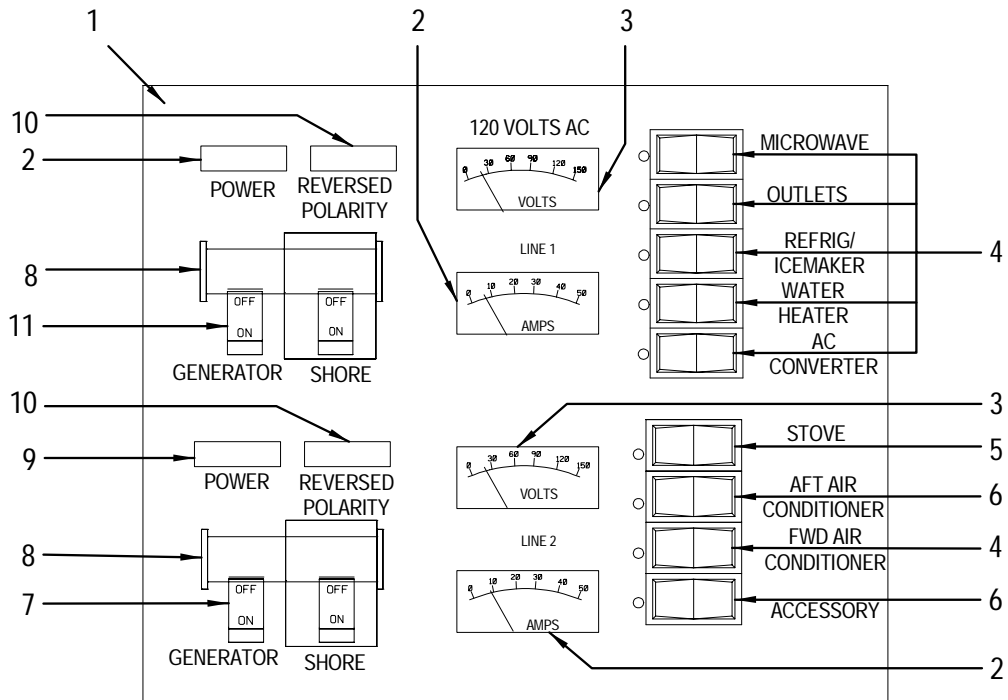

MAIN DISTRIBUTION PANEL (120V)