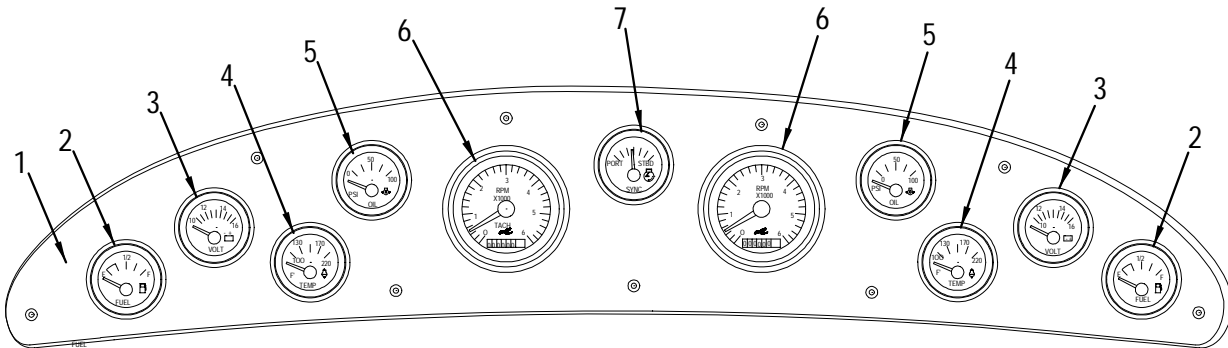

CONTROL STATION INSTRUMENT AND SWITCH PANELS

STANDARD INSTRUMENT PANEL (V DRIVE)

OPTIONAL INSTRUMENT PANEL (STERN DRIVE)

CONTROL STATION SWITCH PANEL

CONTROL STATION INSTRUMENT AND SWITCH PANELS

INSTRUMENT PANEL