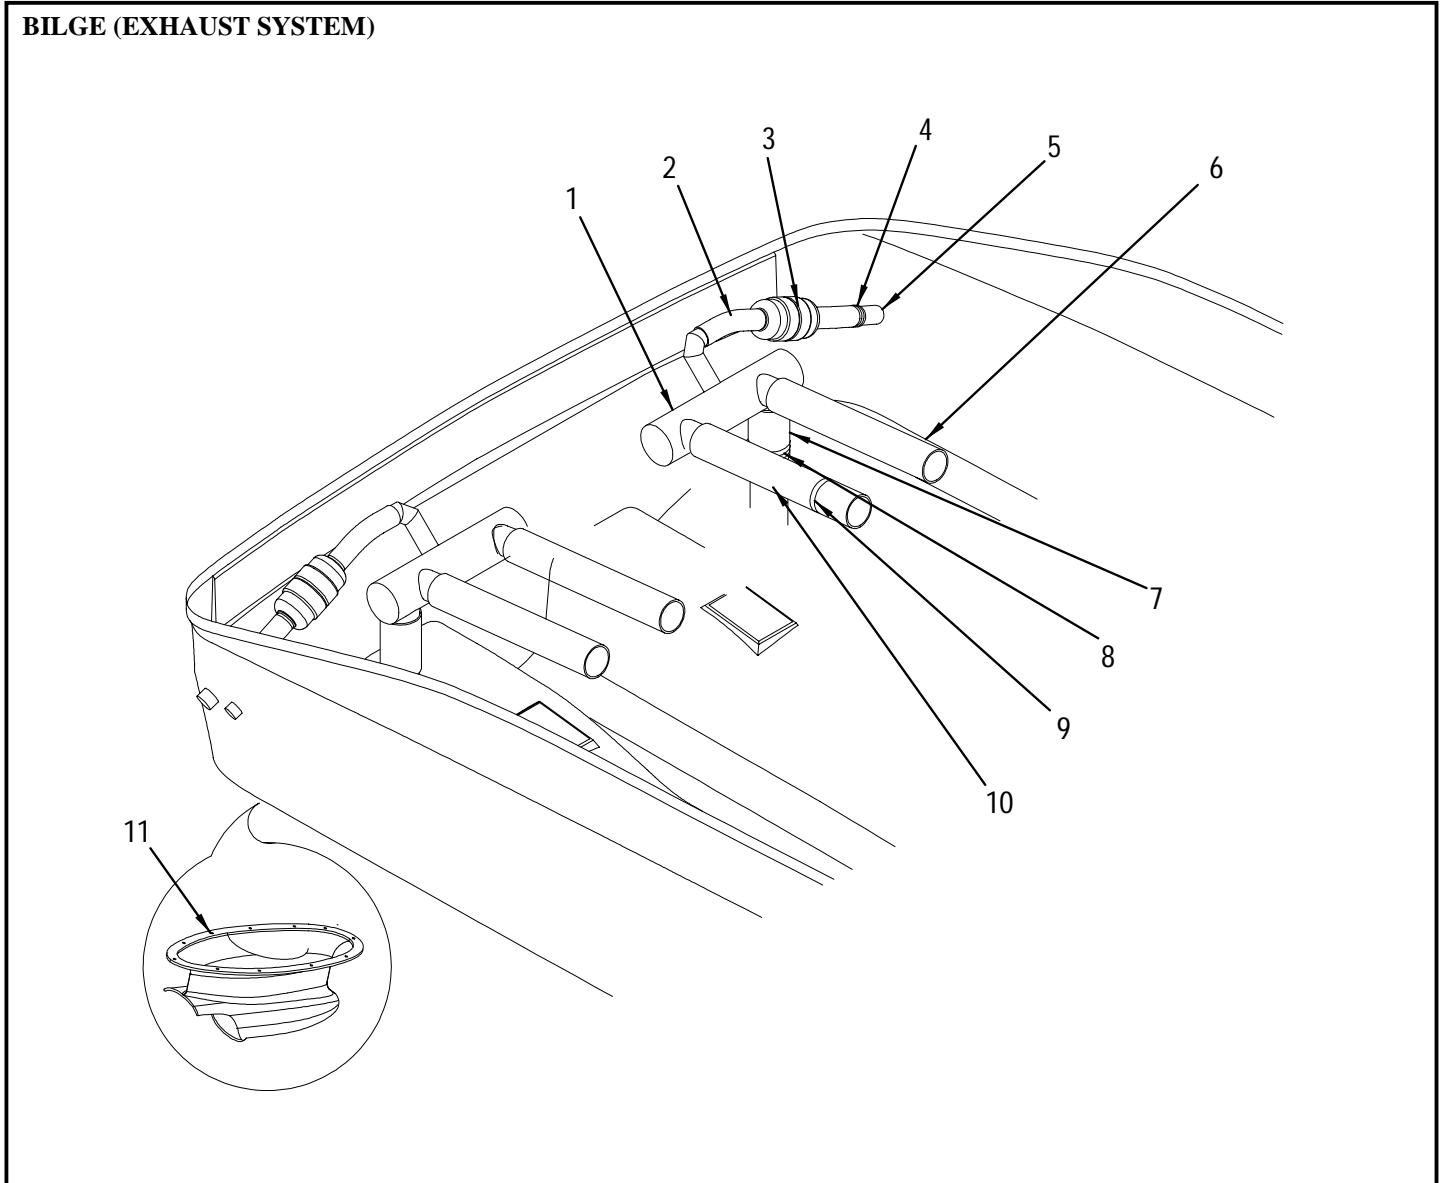

BILGE (EXHAUST SYSTEM)

- 1 758425 COLLECTOR, EXH SYS 330DA-95 5.7 PORT
- 758433 COLLECTOR, EXH SYS 330DA-95 5.7 STBD
- 2 564682 HOSE, EXHAUST 2.5" HW
- 3 804799 MUFFLER, 2.5"IN-LINE VERNATONE
- 4 256727 CLAMP, HOSE #48 1 5/8"-3.5" SS .505
- 5 760579 TUBING, EXH GLASS 2.5"X 9"
- 6 124107 HOSE, EXHAUST 4" SW
- 7 124115 HOSE, EXHAUST 5" SW
- 8 256750 CLAMP, HOSE #88 4.25"-6" SS .505
- 9 760546 TUBING, EXH GLASS 5"X 17"X 19.5DEG
- 10 256743 CLAMP, HOSE #72 3 1/8"-5" SS .505
- 11 1215573 EXHAUST, BRZ U/W EXH OUTLET GAS 99