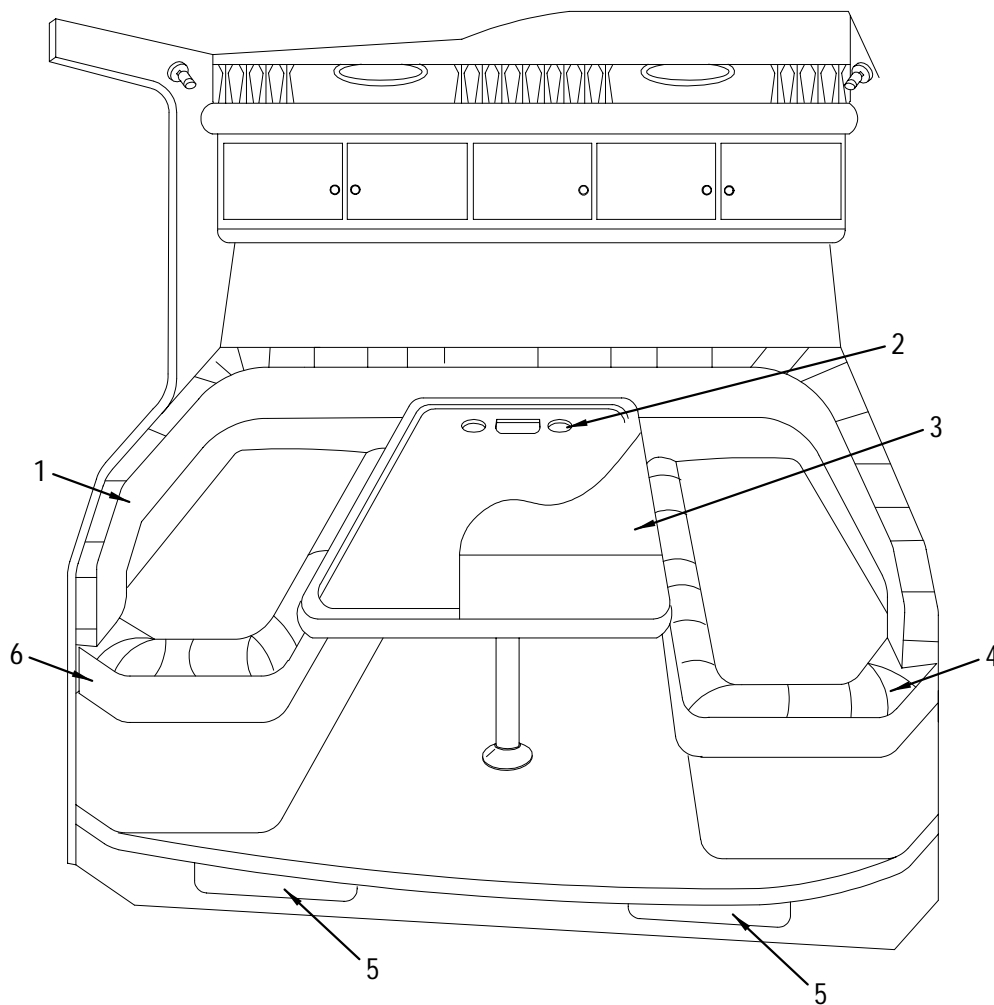

SALON (PLAN A)

SALON (PLAN A)

- 1 1245562 340DA(A) 99, CUSH B/R, DINETTE HIN#
- 1245570 340DA(A) 99, B/R SKIN, DINETTE HIN#
- 2 1245042 340DA(A) 99, TABLE, TOP ONLY DINETTE HIN#
- 3 1245620 340DA(A) 99, CUSH FILLER, DINETTE HIN#
- 4 1245034 340DA(A) 99, CUSH SEAT, DINETTE AFT HIN#
- 1245596 340DA(A) 99, SEAT SKIN, DINETTE AFT HIN#
- 5 1245000 340DA(A) 99, DOOR, DINETTE STRG LWR HIN#
- 6 1245604 340DA(A) 99, CUSH SEAT, DINETTE FWD HIN#
- 1245612 340DA(A) 99, SEAT SKIN, DINETTE AFT HIN#