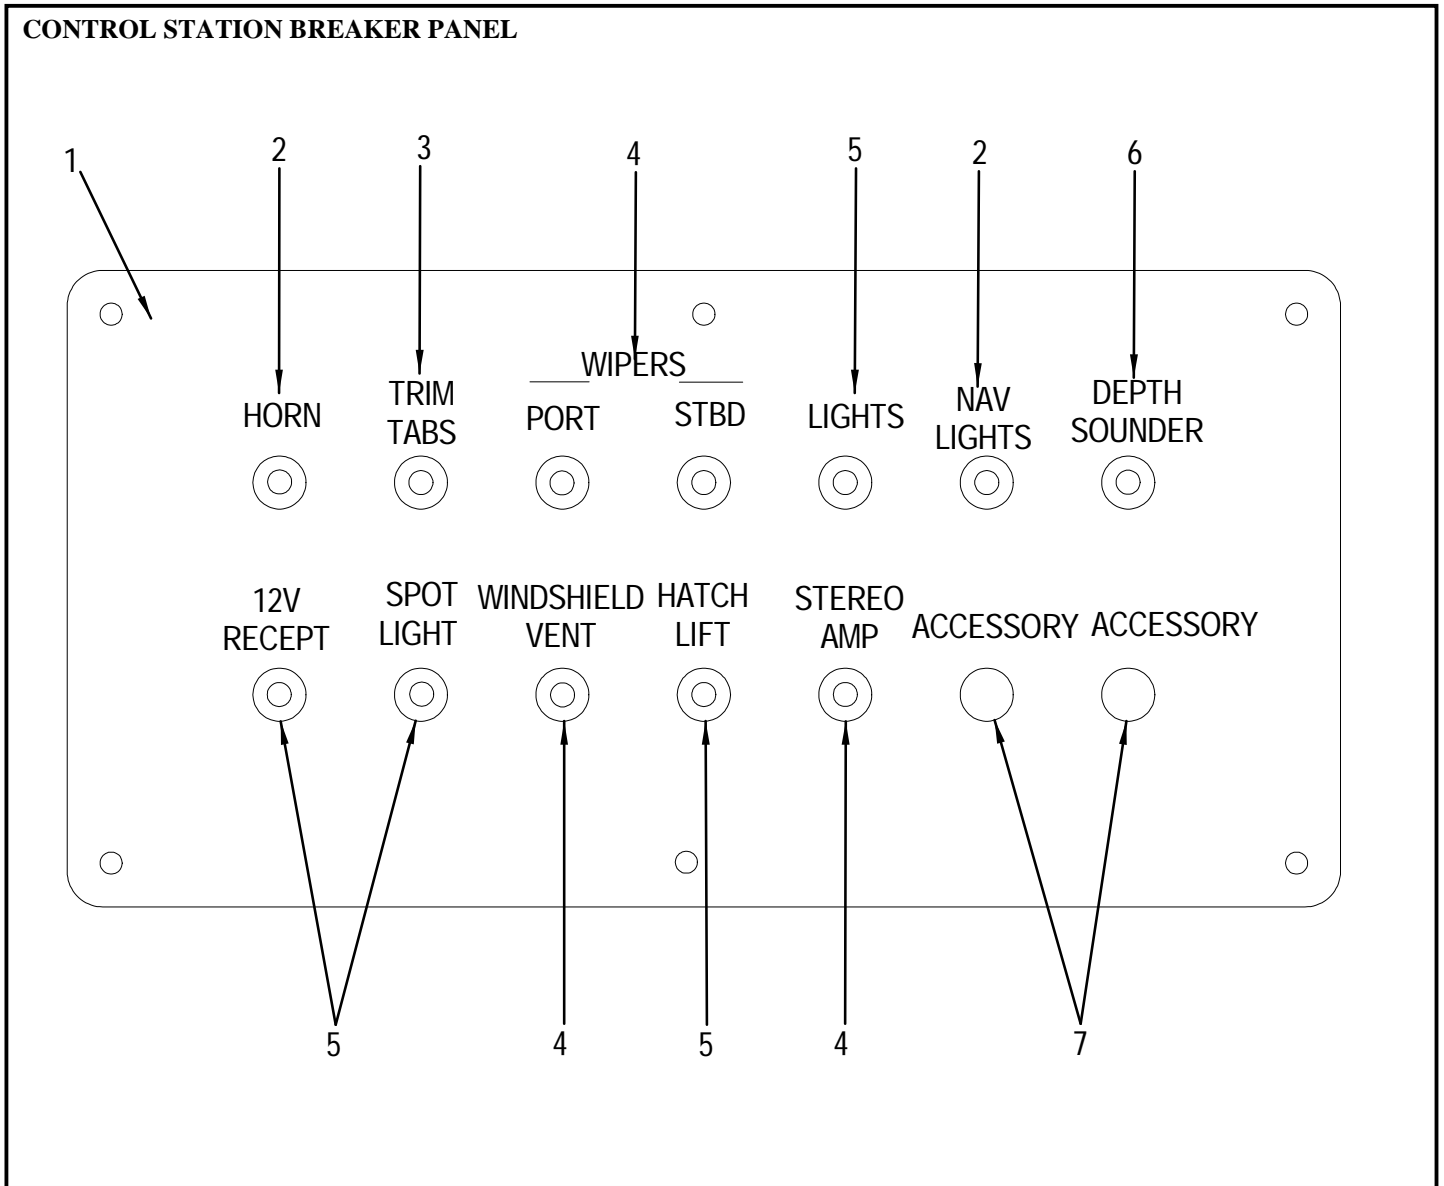

CONTROL STATION BREAKER PANEL

- 1 1186360 PANEL, 340DA-99 CNTRL STA BRKR
- 1205566 PANEL, BLANK:340DA-99 CNTRL STA BRKR
- 2 533026 BRKR, P/BTN-MANUAL RESET 10A W/SCREW TER
- 3 775759 BRKR, P/BTN-MANUAL RESET 20A W/SCREW TER
- 4 775767 BRKR, P/BTN-MANUAL RESET 5A W/SCREW TER
- 5 775783 BRKR, P/BTN-MANUAL RESET 15A W/SCREW TER
- 6 1103571 BRKR, P/BTN-MANUAL RESET 3A W/SCREW TER
- 7 179671 PLUG, HOLE 3/8" BLK