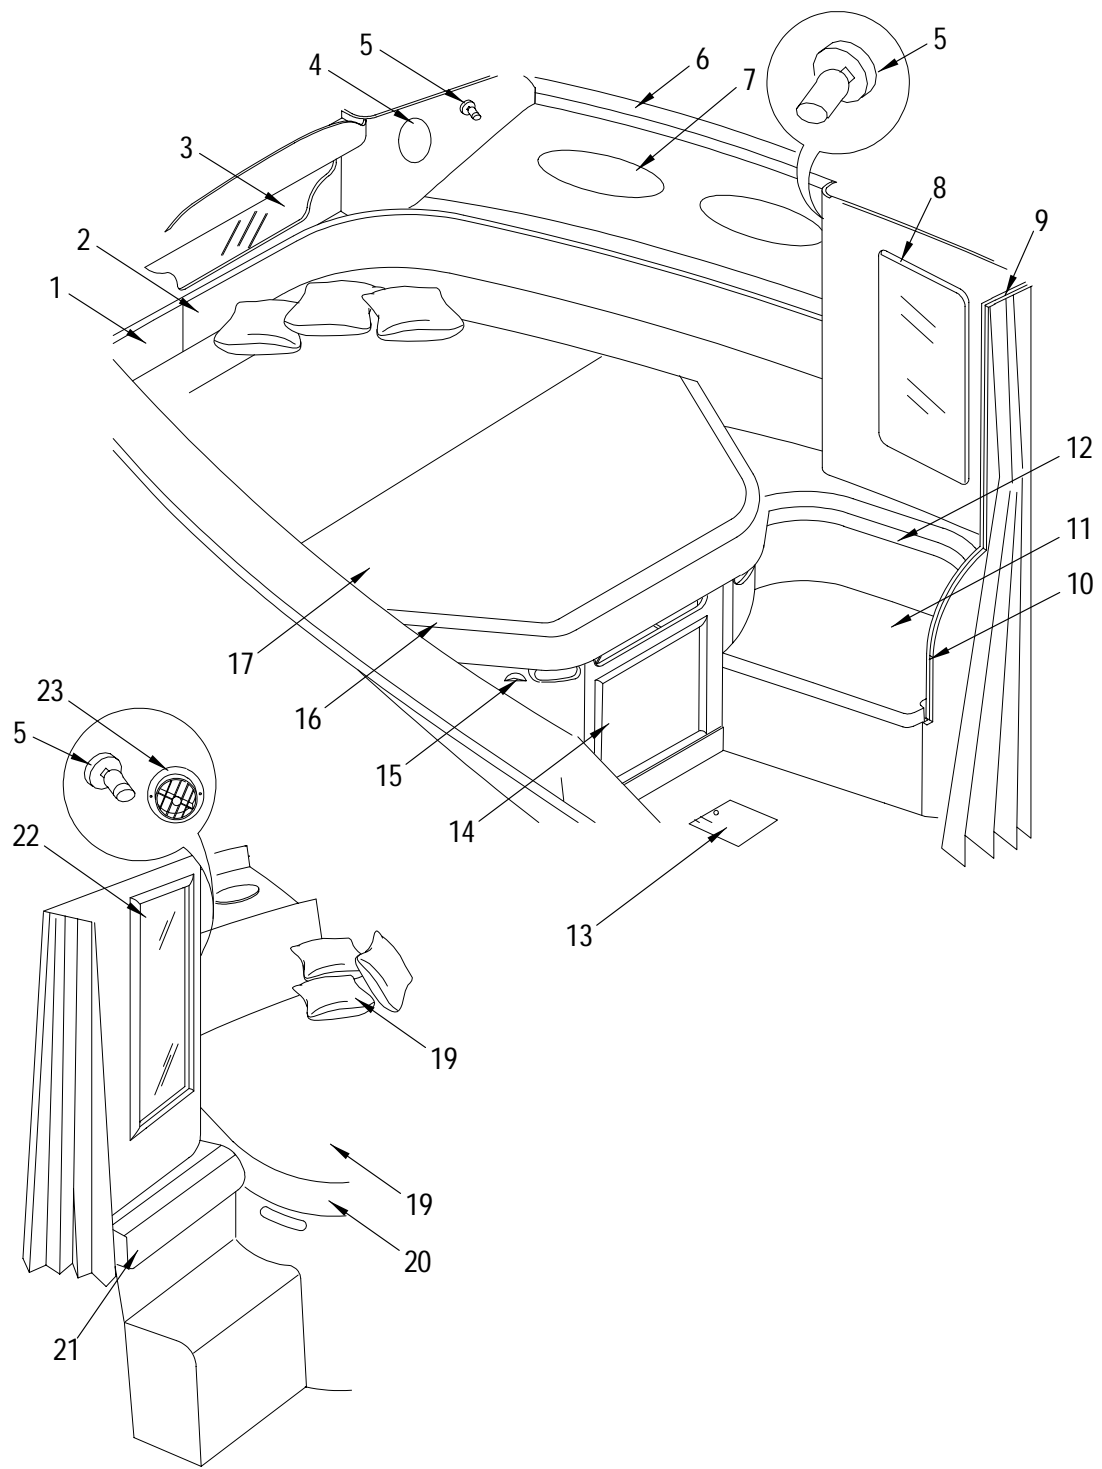

FORWARD STATEROOM