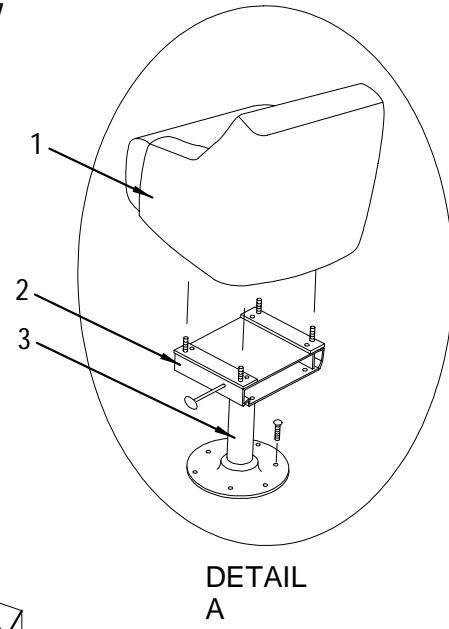

COCKPIT
CARPET
COMPLETE 11