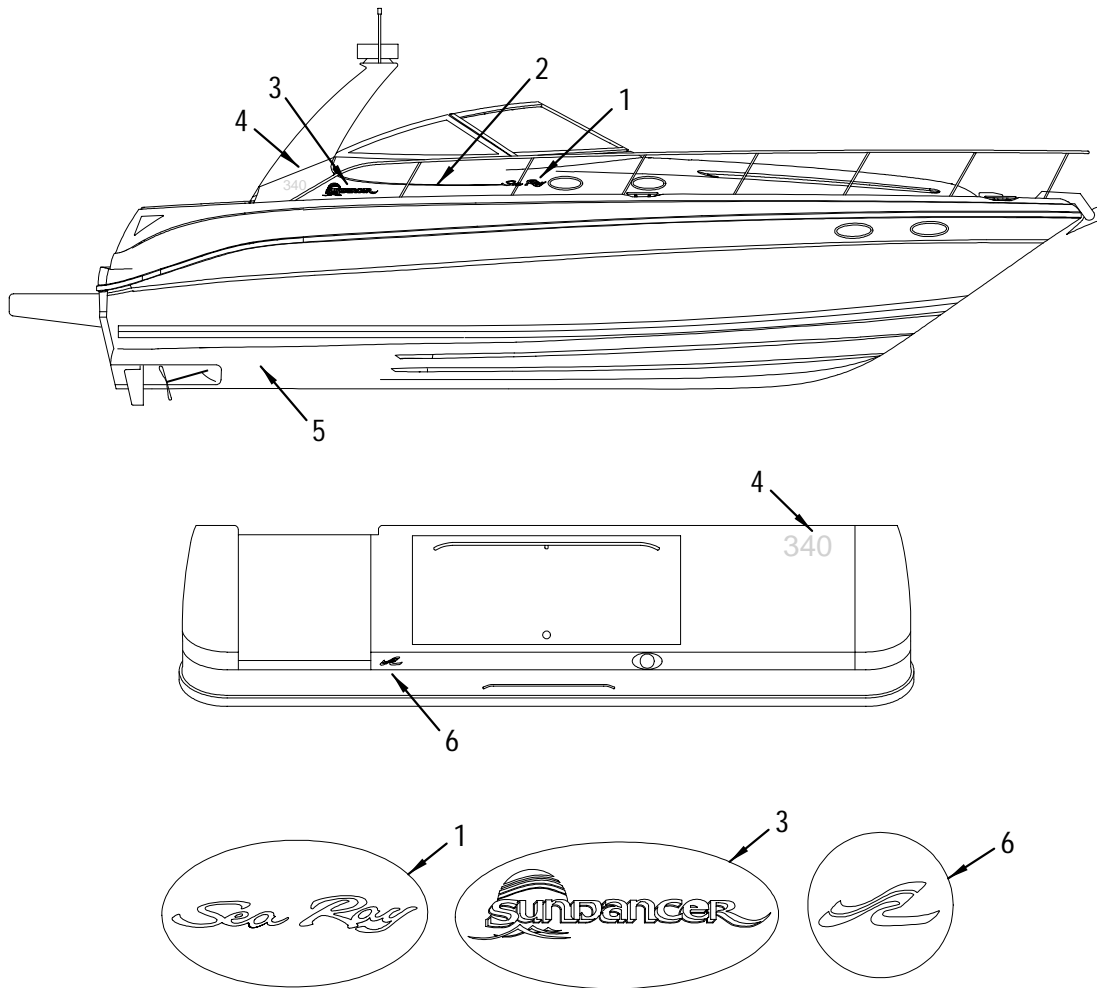

EXTERIOR (GRAPHICS)

EXTERIOR (GRAPHICS)

1	735597	EMBLEM, "SEA RAY" SCRIPT GOLD 13"
	211607	EMBLEM, "SEA RAY" SCRIPT CHROME 13"
2	869891	TAPE, M/S 1"W/1/4"VOID BLK/GLDMET
	979153	TAPE, M/S 1"W/1/4"VOID PASPRT/GLDMET
	979013	TAPE, M/S 1"W/1/4"VOID HNTRGRN/GLDMET
3	791145	DECAL, "SUNDANCER" BLK/GLD
	979161	DECAL, "SUNDANCER" PASSPORT/GOLD MET
	979146	DECAL, "SUNDANCER" HNTR GRN/GOLD MET
4	1187426	TAPE, MODEL DESG 340DA-99 BLK/GLD
	1187400	TAPE, MODEL DESG 340DA-99 PASPRT/GLD
	1187418	TAPE, MODEL DESG 340DA-99 HNTRGR/GLD
5	980722	TAPE, M/S 4"W/1"VOID BLK/GLDMET
	979047	TAPE, M/S 4"W/1"VOID PASPRTBL/GLDMET
	979054	TAPE, M/S 4"W/1"VOID HNTRGRN/GLDMET
6	735605	EMBLEM, S/R LOGO/WAVE GOLD MED
	205575	EMBLEM, S/R LOGO/WAVE CHROME MED