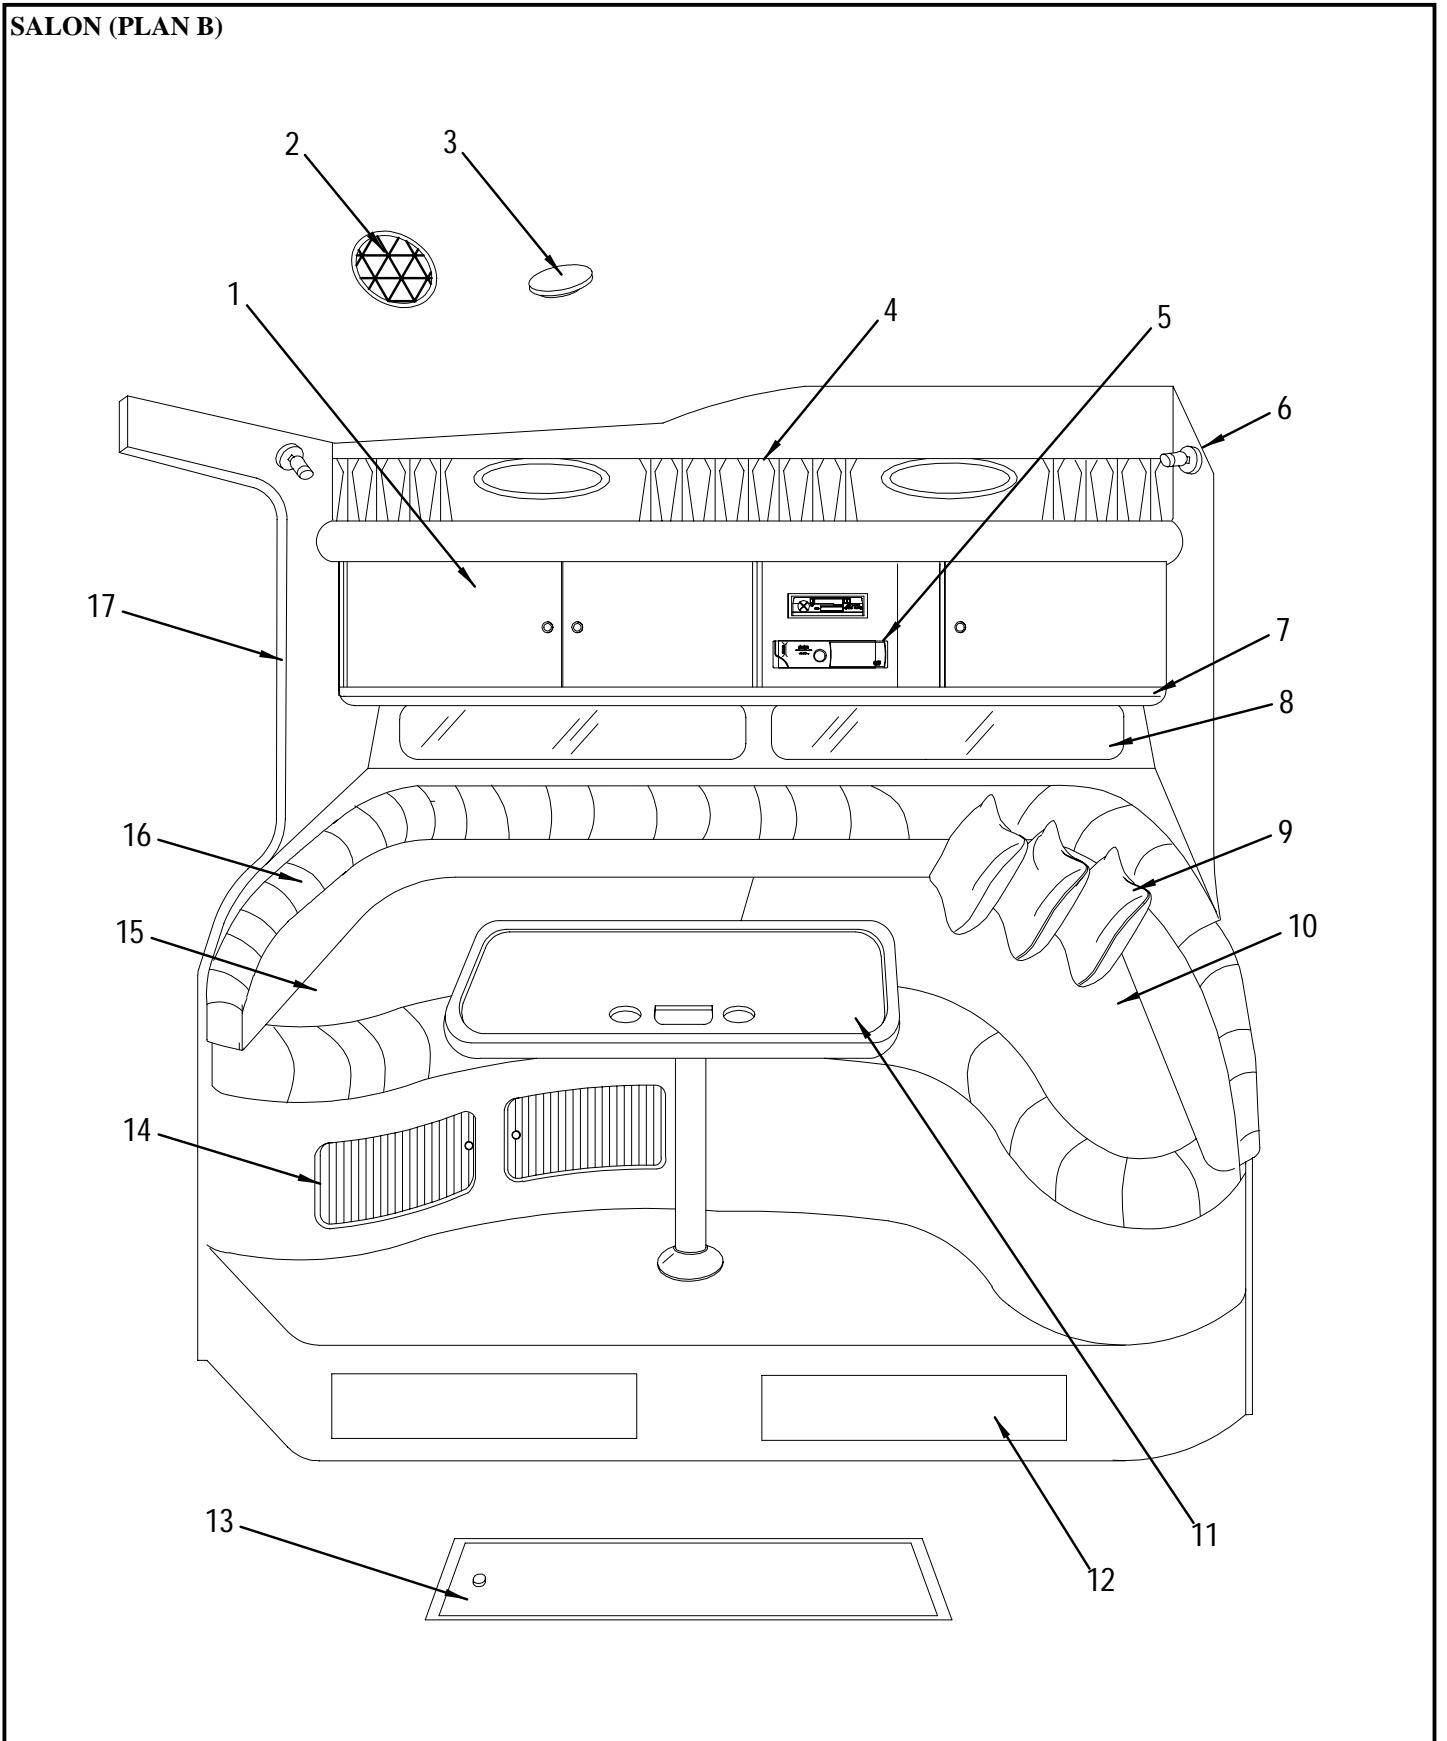

SALON (PLAN B)