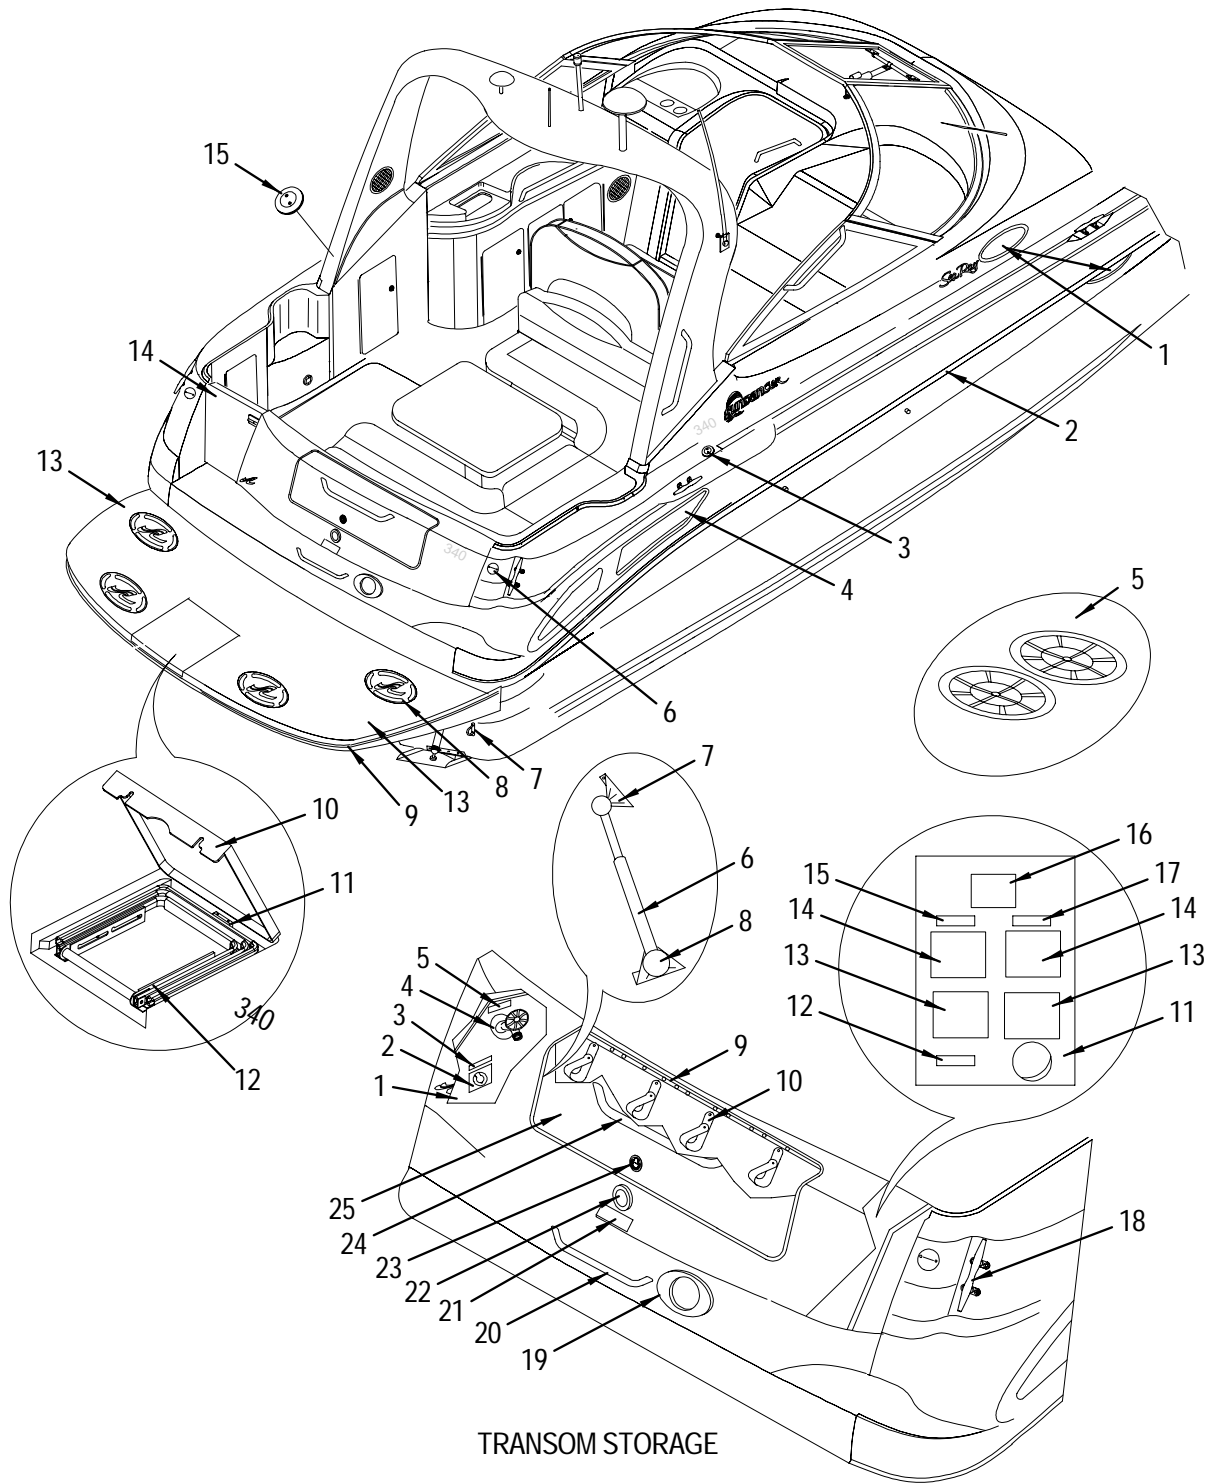

EXTERIOR (HULL AND TRANSOM STORAGE)

EXTERIOR (HULL AND TRANSOM STORAGE)

1	729319	PORTLIGHT, OPENING ALL SS 3/8"
	808121	PORTLIGHT, OPENING ALL SS 3/8" FROSTED
	507921	PORTLIGHT, ASSY W/TRIM RING OFF-WHT/SS
2	1080100	INSERT, RUB RAIL SS 3/4" X 12" (.062/304SS)
	897363	RUBRAIL, PVC ARCWHT 18" (SS INSERT)
3	1109321	DECK PLATE, WATER SS BLUE CLR-CODE
	522557	DECK PLATE, CAP W/CHAIN GAS/WATER
	522599	KEY, DECK PLATE CAP
4	1192228	FBRGLS PART, 340DA-99 HULL VNT PRT (GAS ENGINES ONLY)
	1192236	FBRGLS PART, 340DA-99 HULL VNT STB (GAS ENGINES ONLY)
	1199868	FBRGLS PART, 340DA-99 DSL HULL VNT PRT (DIESEL ENGINES ONLY)
	1199876	FBRGLS PART, 340DA-99 DSL HULL VNT STB (DIESEL ENGINES ONLY)
5	791749	VENT, PLAS GRILL 4" WHT
6	1109313	DECK PLATE, GAS SS 1.5" RED CLR-CODE
	522557	DECK PLATE, CAP W/CHAIN GAS/WATER
	522599	KEY, DECK PLATE CAP
7	126599	EYE, STERN 1/2" X 3 7/16" W/BACKING PLATE
	793471	PLATE, BACKING UNIVERSAL 3/16"
8	973842	INSERT, HDPE SWMPLTFM W/SR LOGO ARW
9	743625	TRIM, EDGE WHITE MOTOR BOX LARGE
10	870899	HATCH, RTM LADDER RCSD ADDL PLTFM ARW 96
	636365	HINGE, SS CONT 2" X 15"
11	609883	CLEAT, PLAS 3/4" X 1" X 4" GREY
12	941344	LADDER, SWIM 3-STEP SS CONCEALED REV GUDGNS
	1225606	LADDER, SWIM GUDGEON BASE SLIDING PORT
	1225598	LADDER, SWIM GUDGEON BASE SLIDING STBD
	1225572	LADDER, SWIM SLIDE NYLATRON PORT
	1225564	LADDER, GUDGEON SLIDING W/HANDLE
	1225770	LADDER, SWIM TOP "U"
	1225762	LADDER, SWIM MID "U"
	1225788	LADDER, SWIM BTM "U"
	973446	LADDER, TREAD 10 3/8"
	909317	LADDER, TREAD 11.75"
	909325	LADDER, TREAD 12 7/8"
	1225754	LADDER, SWIM GUIDE SS BTM
	1225820	LADDER, SWIM SLIDE BUTTERFLY
	1225804	LADDER, SWIM ANGLE STOP SS PORT
	1225838	LADDER, SWIM ANGLE STOP SS STBD
	1225812	LADDER, SWIM GUIDE SS 7/8" MID
	1225796	LADDER, SWIM GUIDE 1/2" MID
	1225580	LADDER, SWIM HDWR KIT FOR MRP #0941344
	973495	LADDER, SWIM SLIDING GUDGEON ASSY
13	1247832	340DA 99, SWIM PLATFORM CMPLT FBGLS PART HIN#
14	1196658	DOOR, HDPE 340DA-99 TRANS W/HINGE/BOLT
	844746	HINGE, SS CONT 1.5" X 32" W/1/8" PIN
	156240	BOLT, BARREL CHR 3" BOLT 3 7/16" LOA
	190579	BUSHING, NYLON 0.76" OD X 3/8" SHAFT
	334672	BUMPER, RECESSED WHT ROUND
	156893	WEBBING, POLYPROPYLENE 1" BLACK
	154369	SNAP STUD, W/#8 X 3/8" PH SS
	154393	SNAP SOCKET, MED ACTION
	154401	SNAP BUTTON, W/1/4" BARREL
15	1109347	DECK PLATE, WASTE SS BLK CLR-CODE
	522599	KEY, DECK PLATE CAP
	522581	DECK PLATE, CAP W/CHAIN
18	793471	PLATE, BACKING UNIVERSAL 3/16"

LABELS

852533	LABEL, FUEL RECOMMENDATION
921759	LABEL, DANGER STAY CLEAR OF MOVING PARTS

NOT SHOWN

325191	PLUG, RED BRASS DRAIN PLUG 1/2" MPT
688721	COVER, CUSTOM CLAMSHELL (ABS/DR)
144329	ZINC, TRANSOM ZINC

TRANSOM STORAGE

1	1205129	BULKHD, HDPE 340DA-99 AFT TRANS WALL PORT
2	141168	INLET, WATER W/PRESS REGULATOR WHT
3	852616	LABEL, LEAVING DOCKSIDE WATER CONNECTED WARN
4	1096262	FAUCET, SILLCOCK WASHDOWN (WHITECAP)
5	221903	LABEL, FRESH WATER (LEXAN)
6	770461	CYLINDER, GAS 30PSI 15" EXT X 9.5" COMP
7	770479	BRACKET, SS GAS CYL 90DEG 1" W/STUD
8	732792	BRACKET, SS GAS CYL 90DEG 2.062" W/STUD
9	140285	HINGE, SS CONT 2" X 72" (.225 CURL WIDTH)

TRANSOM STORAGE (continued)