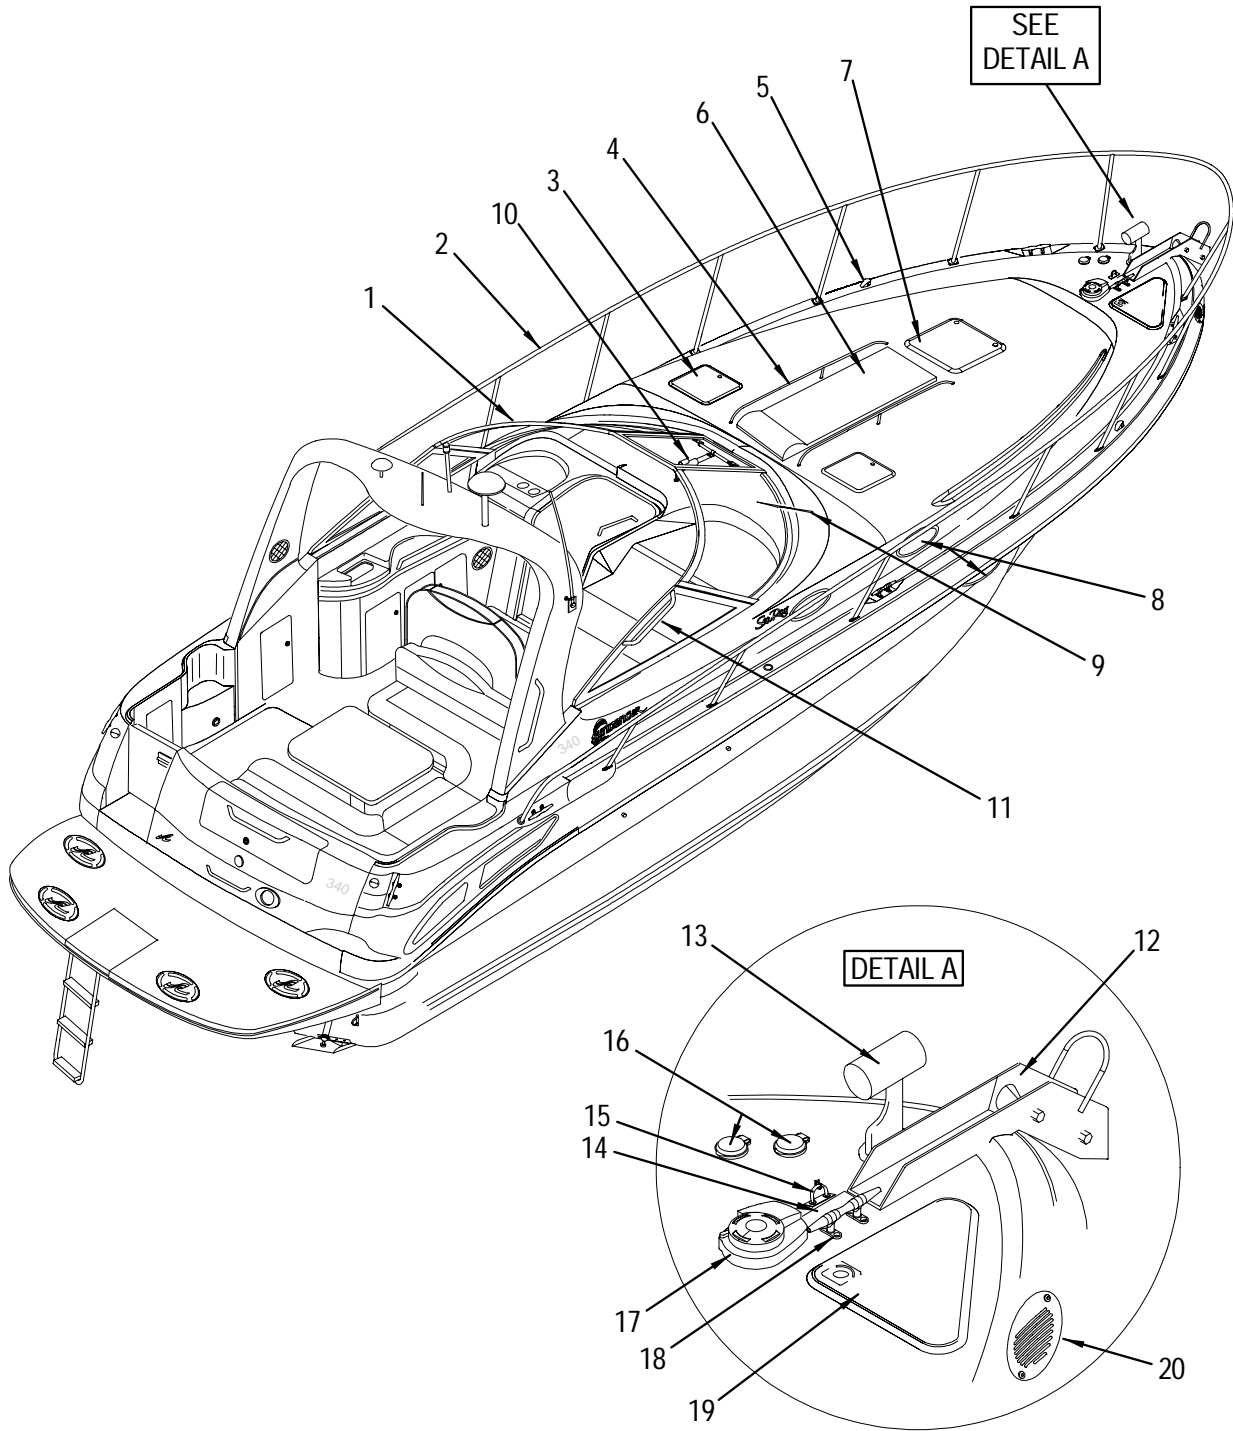

1999 340 SUNDANCER

TABLE OF CONTENTS

<u>STANDARD & OPTIONAL LAYOUTS</u>	<u>PAGE</u>
EXTERIOR (DECK).....	1, 2
SPOILER.....	3
EXTERIOR (HULL AND TRANSOM STORAGE).....	4, 5
EXTERIOR (GRAPHICS).....	6
COCKPIT.....	7, 8
COCKPIT (UPHOLSTERY).....	9, 10
HELM.....	11
CONTROL STATION INSTRUMENT AND SWITCH PANELS.....	12, 13
CONTROL STATION BREAKER PANEL.....	14
CANVAS.....	15, 16
FORWARD STATEROOM.....	17, 18
HEAD.....	19, 20
GALLEY.....	21, 22
MAIN DISTRIBUTION PANEL (120V).....	23, 24
SALON (PLAN A).....	25
SALON (PLAN B).....	26, 27
MID STATEROOM.....	28, 29
BILGE.....	30, 31
BILGE (EXHAUST SYSTEM).....	32
MAIN DC BREAKER PANEL.....	33
STEERING SYSTEM.....	34, 35
DC DISTRIBUTION PANEL.....	36, 37
FUEL SYSTEM.....	38, 39
WATER SYSTEM (FORWARD AND BILGE).....	40, 41
WATER SYSTEM (COCKPIT).....	42
SEWAGE SYSTEM.....	43, 44
DRAINAGE SYSTEM.....	45, 46

<u>OPTIONS - PARTS LIST</u>	<u>PAGE</u>
T-7.4L MPI BR1 (T-310 PHP) MCM STERN DRIVES.....	47
TVD-5.7L (T-260 PHP) MERCUISER INBOARDS.....	47
TVD-350 MAG MPI (T-300 PHP) MERC.INBOARDS.....	47
TVD-7.4L MPI (T-310PHP) MERCUISER INBOARDS.....	47
TVD-7.4L MAG MPI HORIZON (T-380PHP) INBOARD.....	47
T-D4.2L D-TRONIC BR3 (225PHP) STERN DR.DSLS.....	47, 48
TVD-D4.2L D-TRONIC (T-240 PHP) DSL INBOARDS.....	48
TVD-350MAG MPI HORIZON (T-300 PHP) INBOARDS.....	48
5" REMOTE CONTROLLED SPOTLIGHT.....	48
MACERATOR.....	48
STORAGE CRADLE.....	48
GRAY WATER SYSTEM.....	48
SYSTEMS MONITOR PANEL.....	48
FRESH WATER COOLING - GAS INBOARDS - 5.7L'S.....	48
ROD HOLDERS.....	48
50 AMP ELECTRONICS CIRCUIT W/GROUND PLATE.....	48
CROSSOVER CHARGING SYSTEM.....	49
COCKPIT REFRIGERATOR DUAL VOLT-220V/50-12V.....	49
ALCOHOL / ELECTRIC STOVE- 220V/50 EURO INTL.....	49
WAL VAC - 120V/60.....	49
WAL VAC - 220V/50.....	49
220 VOLT / 50 CYCLE ELECTRICAL SYSTEM.....	49
AIR COND/HEATING-120V/60-1 TON.....	49
AIR COND/HEATING-220V/50-1 TON INTL.....	49
WOOD ACCENT STEERING WHEEL.....	49
LP GAS STOVE.....	50
GEN.-WESTERBEKE GAS-4.5KW 120V/60.....	50
GEN.-WESTERBEKE DIESEL-5.0KW 120V/60.....	50
GENERATOR SOUND BOX.....	50
FRESH WATER COOLING-GAS INBOARDS -7.4L'S.....	50
TAN DASH GELCOAT.....	50
COUCH & TABLE W/ STORAGE BELOW (B).....	51
FORWARD DECK SUN PAD W/ SS DECK RUNNERS.....	51
HYDRAULIC STEERING - INBOARDS ONLY.....	51
COCKPIT REFRIGERATOR DUAL VOLT- 120V/60-12V.....	51
RAYTHEON ELECTRONICS PACKAGE.....	51
RAYDATA MULTIFUNCTION INSTRUMENT PACKAGE.....	51
ALCOHOL / ELECTRIC STOVE - 120V/60.....	51
WINDLASS - LOFRANS PROGRESS (CHAIN).....	51
GEN.- WESTERBEKE GAS - 3.75KW - 220V/50.....	51
GEN.- WESTERBEKE DIESEL - 4.0KW - 220V/50.....	51, 52
C E OPTION GROUP.....	52
T-1.65 TO 1 BR 1 HIGH ALTITUDE GEAR RATIOS.....	52
VITRACORE - CLEAR MAPLE FINISH.....	52
VITRACORE - SOVEREIGN CHERRY FINISH.....	52
OWNER ORIENTATION VIDEO - PAL FORMAT.....	52
"GREEN SHADOW" (INT B. ONLY)- CARPET OPTION.....	52
"NEW SUEDE SAND" - FABRIC UPGRADE.....	52
"NEW SUEDE OYSTER" - FABRIC UPGRADE.....	52

EXTERIOR (DECK)