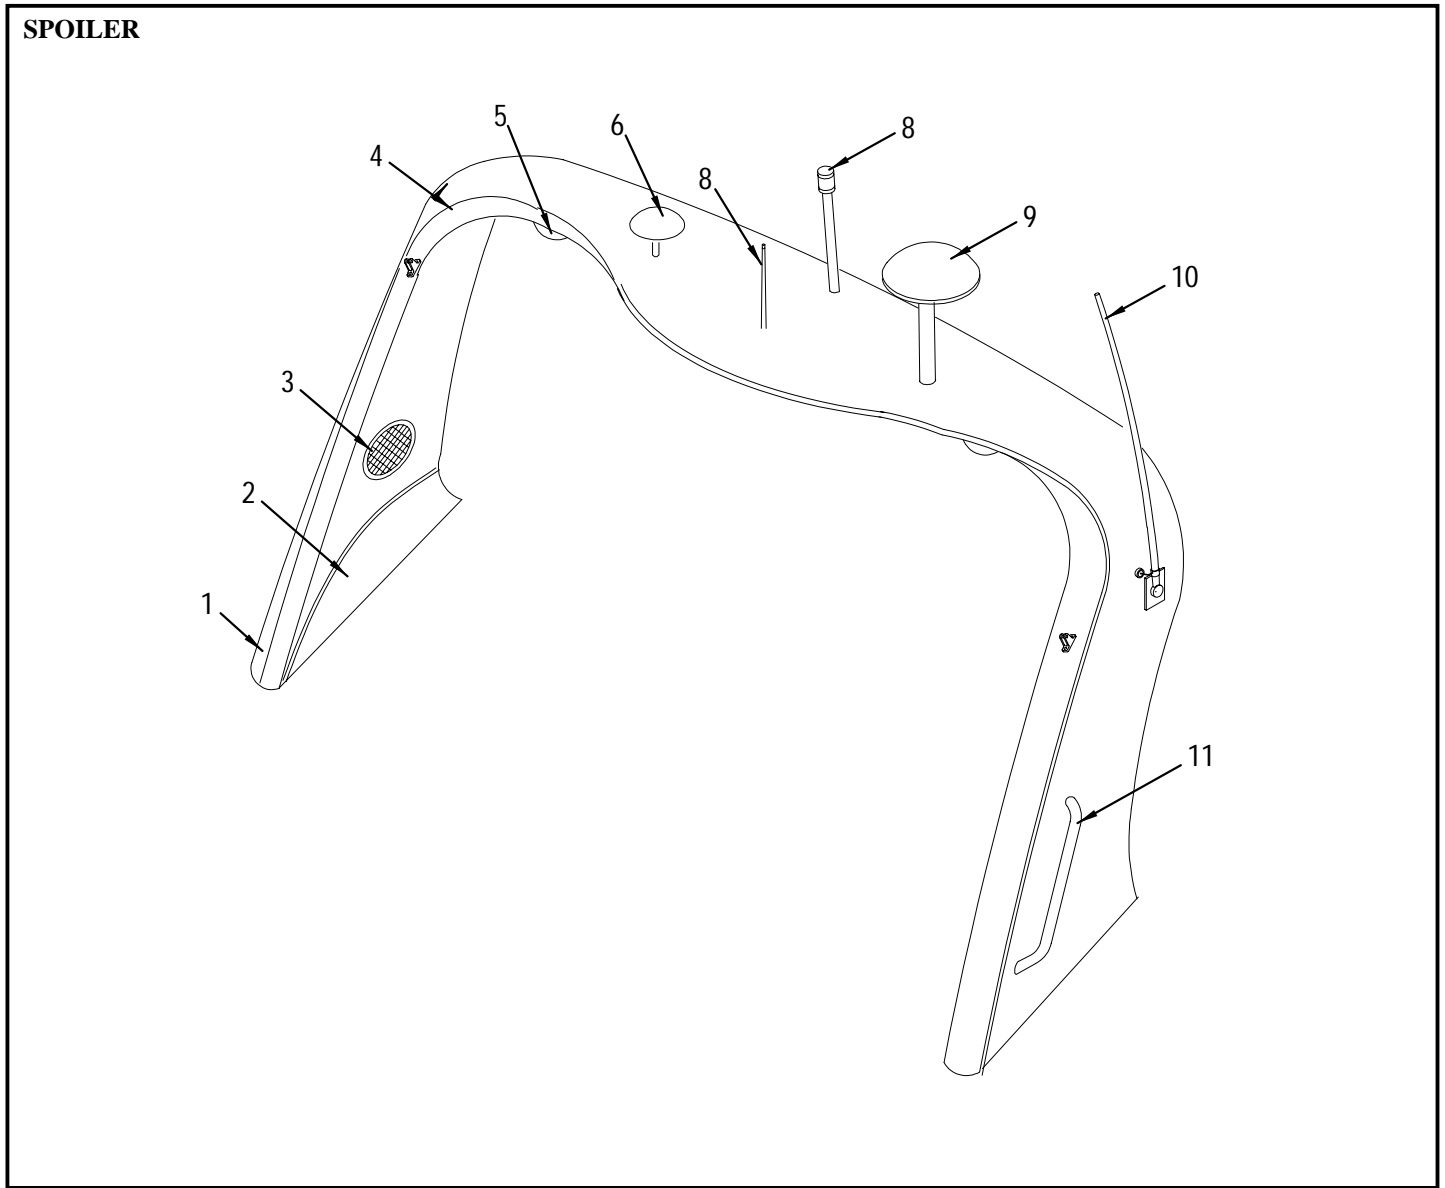

LABELS

- 921759 LABEL, DANGER STAY CLEAR OF MOVING PARTS
- 996199 LABEL, ABYC MEMBERSHIP
- 1105477 DECAL, PREFERRED CUSTOMER CLUB
- 221861 LABEL, SLING (LEXAN)

NOT SHOWN

- 130781 CABLE, BATT RED #2AWG
- 130799 CABLE, BATT BLK #2AWG
- 140509 BOOT, ENG STARTER RED
- 126870 VENT, CLAMSHELL ROPE LCKR 1 5/8" X 1.5"