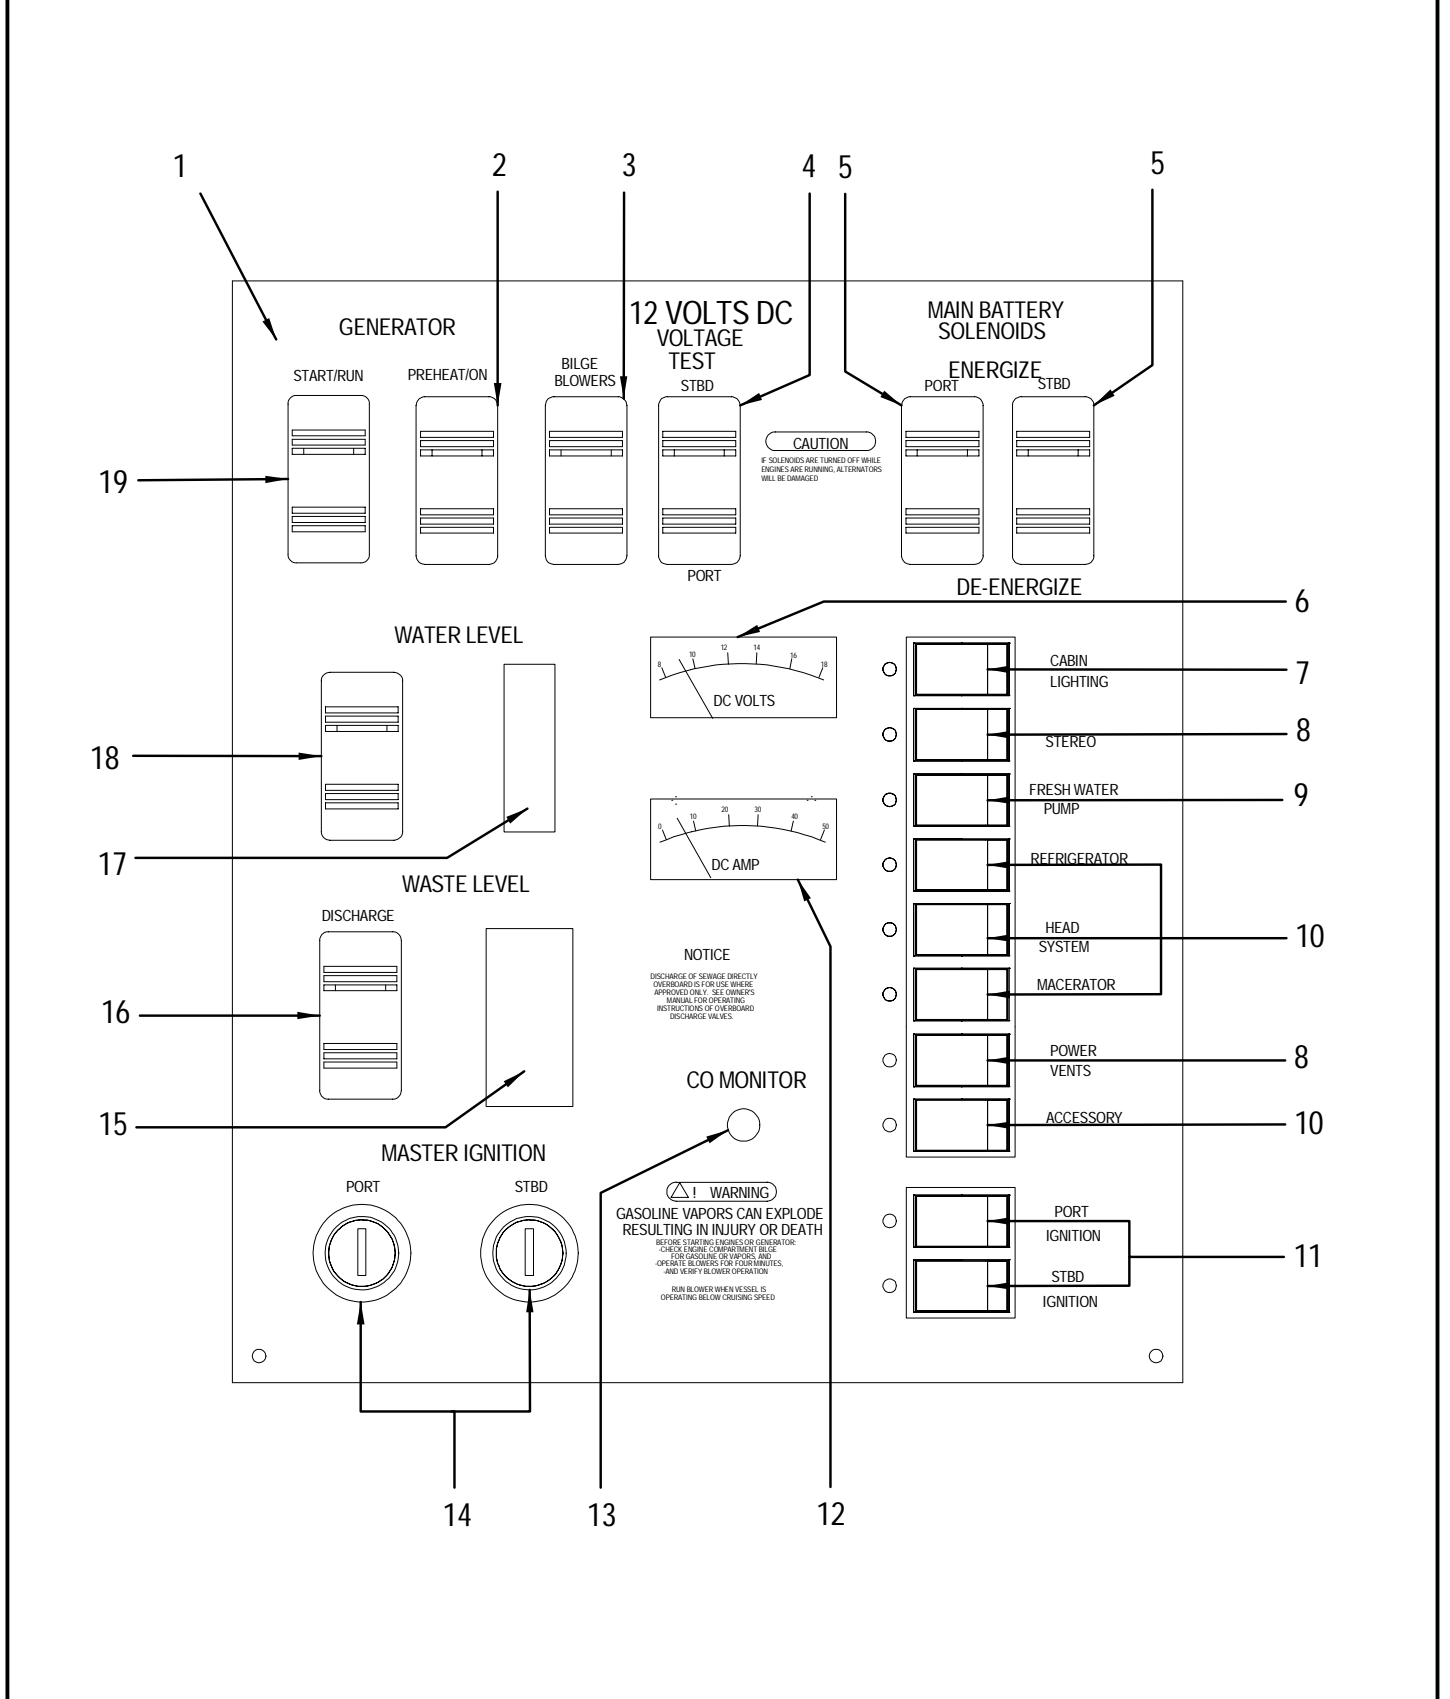

STEERING SYSTEM

1	161232	RUDDER ARM, 1.5"
2	143222	RUDDER CLEVIS, 4"LONG X 1"-14 FPT
	144006	WASHER, TIE BAR LOCK WASHER 3/4"
3	1188978	TIE BAR, RUDDER 36.75" STD STEER
4	416545	STEERING, HYD CYLINDER 150-7ATM
5	161182	RUDDER SUPPORTS, 440AC/390EC
6	587147	STUFFING BOX, RUDDER W/PACK 1.5"DIA
7	604850	RUDDER, 310SB/350EB
	161257	WASHER, RUDDER WASHER 1.5"
8	144402	PIN, COTTER PIN 5/32"X 2" SS
9	951525	PROP, 16"X 15"X 1.5" L3BC BRZ DMX
	951533	PROP, 16"X 15"X 1.5" R3BC BRZ DMX
10	1137678	STRUT, W/BEARING 340DA-99
11	1137660	SHAFT, SS 1.5"X 68" AQ19 340DA-99
12	758409	SHAFTLOG, 2 5/8"OD X 11"X 5"
13	256727	CLAMP, HOSE #48 1 5/8"-3.5" SS .505
14	684738	HOSE, FUEL 3/8" TYPE A CLASS 1
15	123398	CLAMP, HOSE #06M 5/16"-7/8" SS MINI
16	807545	STUFFING BOX, UHMW 1.5"ID 2 5/8"HOSE
17	803718	SEAL KIT, SHAFT STUFFING BOX 1.5" W/TOOL
18	1051689	CONTROL, THRTL/SHFT W/SS HANDLES W/GOLD KNOBS
	973586	CONTROL, CONVERTER KIT TELEFLEX-TO-MERC
19	974246	CABLE, CONTROL TELEFLEX TFXTRME 14'
	974097	CABLE, CONTROL TELEFLEX TFXTRME 16'
	974105	CABLE, CONTROL TELEFLEX TFXTRME 18'
	974113	CABLE, CONTROL TELEFLEX TFXTRME 20'
20	836239	STEERING WHEEL, 15" 8DEG 3-SPOKE 5-BOLT HUB
21	662510	STEERING, PERFORMANCE TILT MECHANISM
22	1092246	STEERING, TILT HELM BACK-MNT
23	1091941	STEERING, BACK MNT RACK/CABLE 16.5' ASSY
24	1173764	TRIM TAB, ASSY 16X12 SGL ACT W/3.5"ANGLE
	841825	SHIM, PVC TRIM TAB PUMP BLK

NOT SHOWN

	127761	STEERING, CLEVIS KIT
	144394	KEY STOCK, RUDDER 1/4"X 1/4"X 12" BRASS
	161349	SHIM, BRASS 2"X 2"X 3/16"
	780338	ADAPTER, BRASS 1/8"MPT X 3/8"BARB
	127852	STEERING, TRANSOM ADAPTER MERC
	127878	STEERING, BUSHING SMALL SS

WOOD ACCENT STEERING WHEEL (OPTIONAL)

	837211	STEERING WHEEL, 3-SPOKE WOOD W/URETH PAD
	322909	EMBLEM, SEA RAY LOGO 1 3/8"ROUND
	916148	STEERING WHEEL, 3-SPOKE WOOD CTR RING ONLY
	317032	STEERING, HELM PUMP SEA STAR I TILT
	1137652	TIE BAR, RUDDER 36.75" HYD STEER W/TAB
	127050	STEERING, HYD CYLINDER BA125-7ATM

DC DISTRIBUTION PANEL