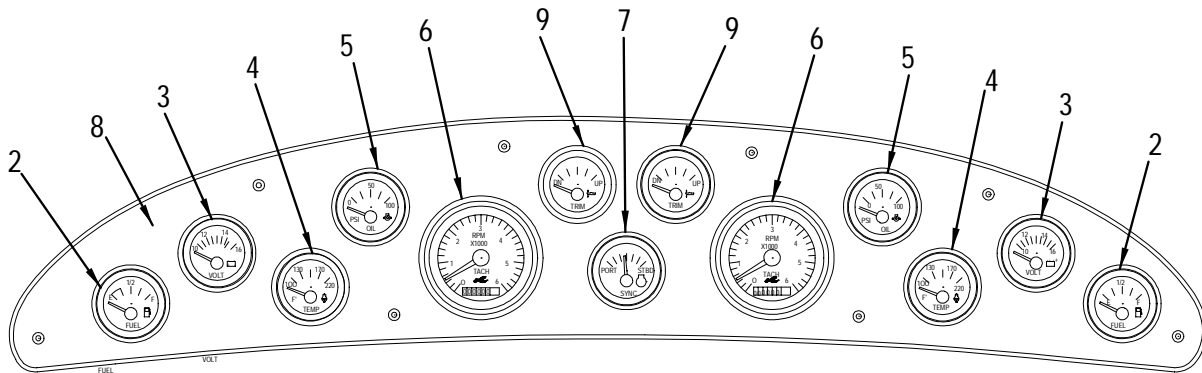

CONTROL STATION INSTRUMENT AND SWITCH PANELS

STANDARD INSTRUMENT PANEL (V DRIVE)

OPTIONAL INSTRUMENT PANEL (STERN DRIVE)

CONTROL STATION SWITCH PANEL

CONTROL STATION INSTRUMENT AND SWITCH PANELS

INSTRUMENT PANEL