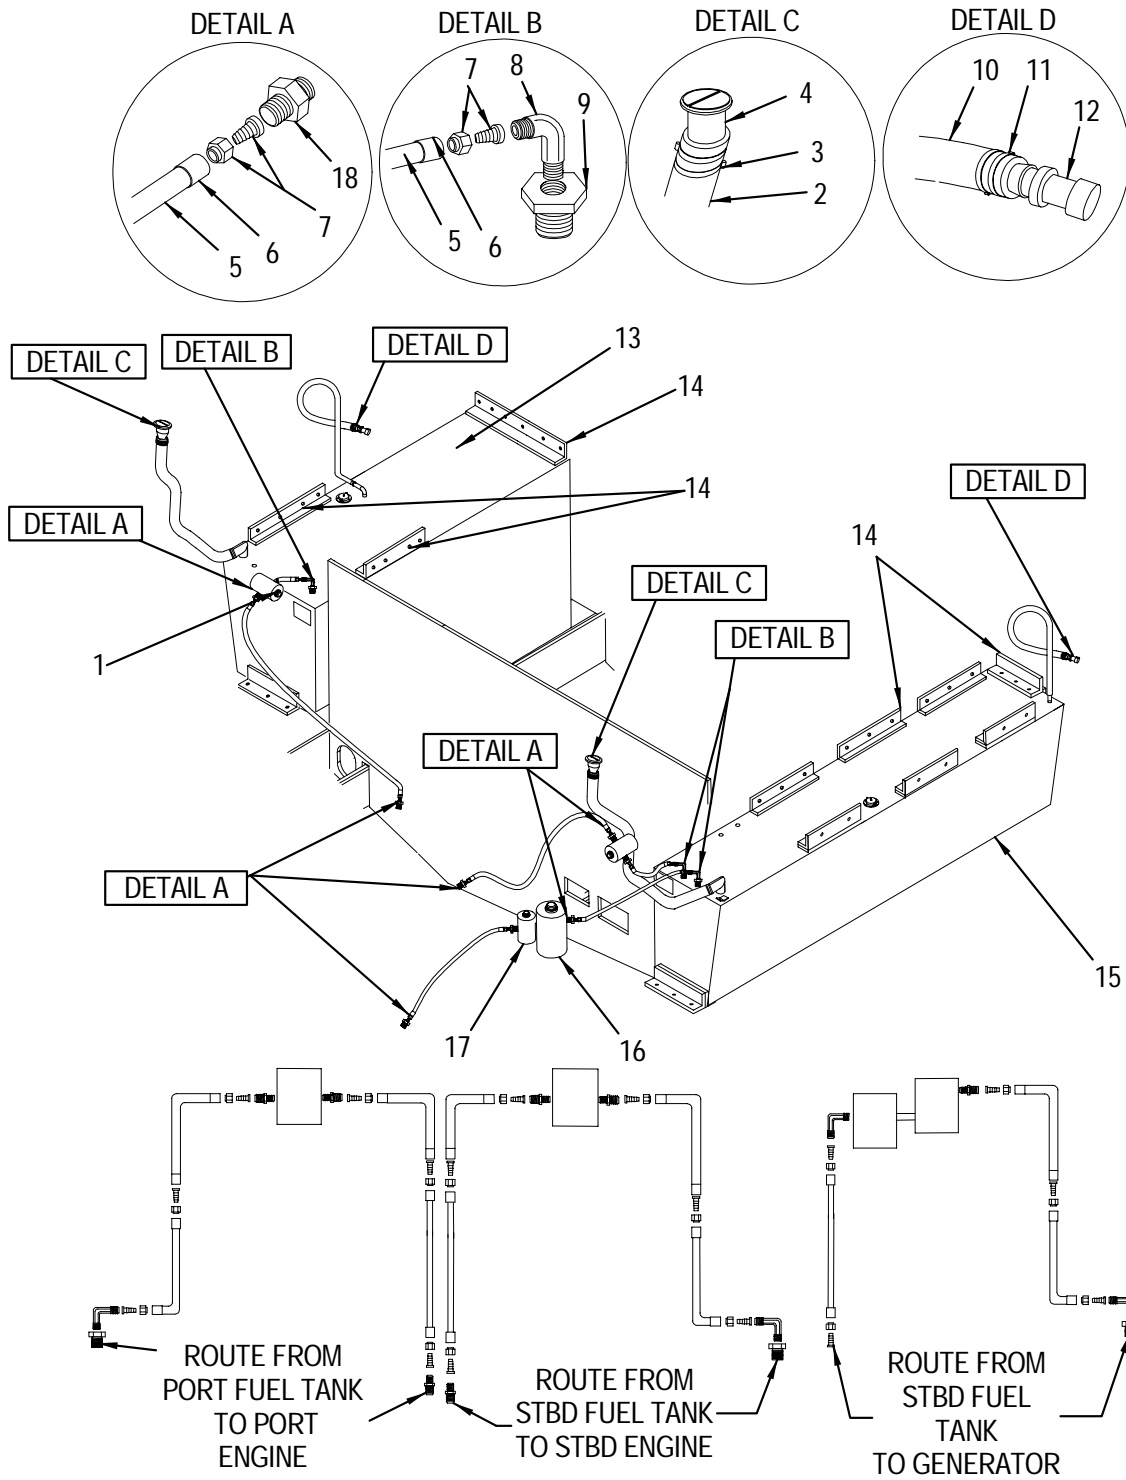

FUEL SYSTEM

FUEL SYSTEM

1	224329	VALVE, BRASS FUEL SHUT-OFF ELEC 12V SKINNER
	306936	BRACKET, FUEL SHUT-OFF VALVE (SKINNER-ELEC)
2	123745	HOSE, FUEL 1.5" TYPE A CLASS 2
3	256701	CLAMP, HOSE #28 1 5/16"-2.25" SS .505
4	1109313	DECK PLATE, GAS SS 1.5" RED CLR-CODE
5	684738	HOSE, FUEL 3/8" TYPE A CLASS 1
6	139980	FERRULE, FUEL LINE 3/8"
7	170589	FITTING, BRASS 3/8"BARB/NUT
8	140467	ELBOW, BRASS 90DEG 3/8"SAE X 1/4"MPT
9	147561	BUSHING, SS THD 1/4"FPT X 1/2"MPT
10	123778	HOSE, FUEL 5/8" TYPE A CLASS 2
11	123398	CLAMP, HOSE #06M 5/16"-7/8" SS MINI
12	126888	VENT, FUEL/WATER TANK 5/8"X 3"
13	1140185	TANK, FUEL 340DA-99 116GAL PORT
14	836080	BRACKET, PVC 1.5"X 1.5"X 12" 1/4"HOLES
	485318	TAPE, FOAM CLSD-CELL NEOPRENE 3/8"TH X 2"W
15	1140193	TANK, FUEL 340DA-99 109GAL STBD
16	144717	STRAINER, BRZ WATER INTAKE 3/4" SPECIAL #5937
17	148171	FILTER, FUEL/WATER SEPARATOR KIT
18	140483	ADAPTER, BRASS 1/4"MPT X 3/8"SAE

NOT SHOWN

852632	LABEL, WARNING LEAKING FUEL
836122	BRACKET, PVC 1.5"X 1.5"X 3" 3/16"HOLES
166538	TAPE, FINAL FINISH VINYL SPEC 2" BLK
123612	CLAMP, LOOM VINYL DIP 11/16"
256677	CLAMP, HOSE #12 1/2"-1.25" SS .505
137349	ACCESS PLATE, PLAS CVR 5" WHT