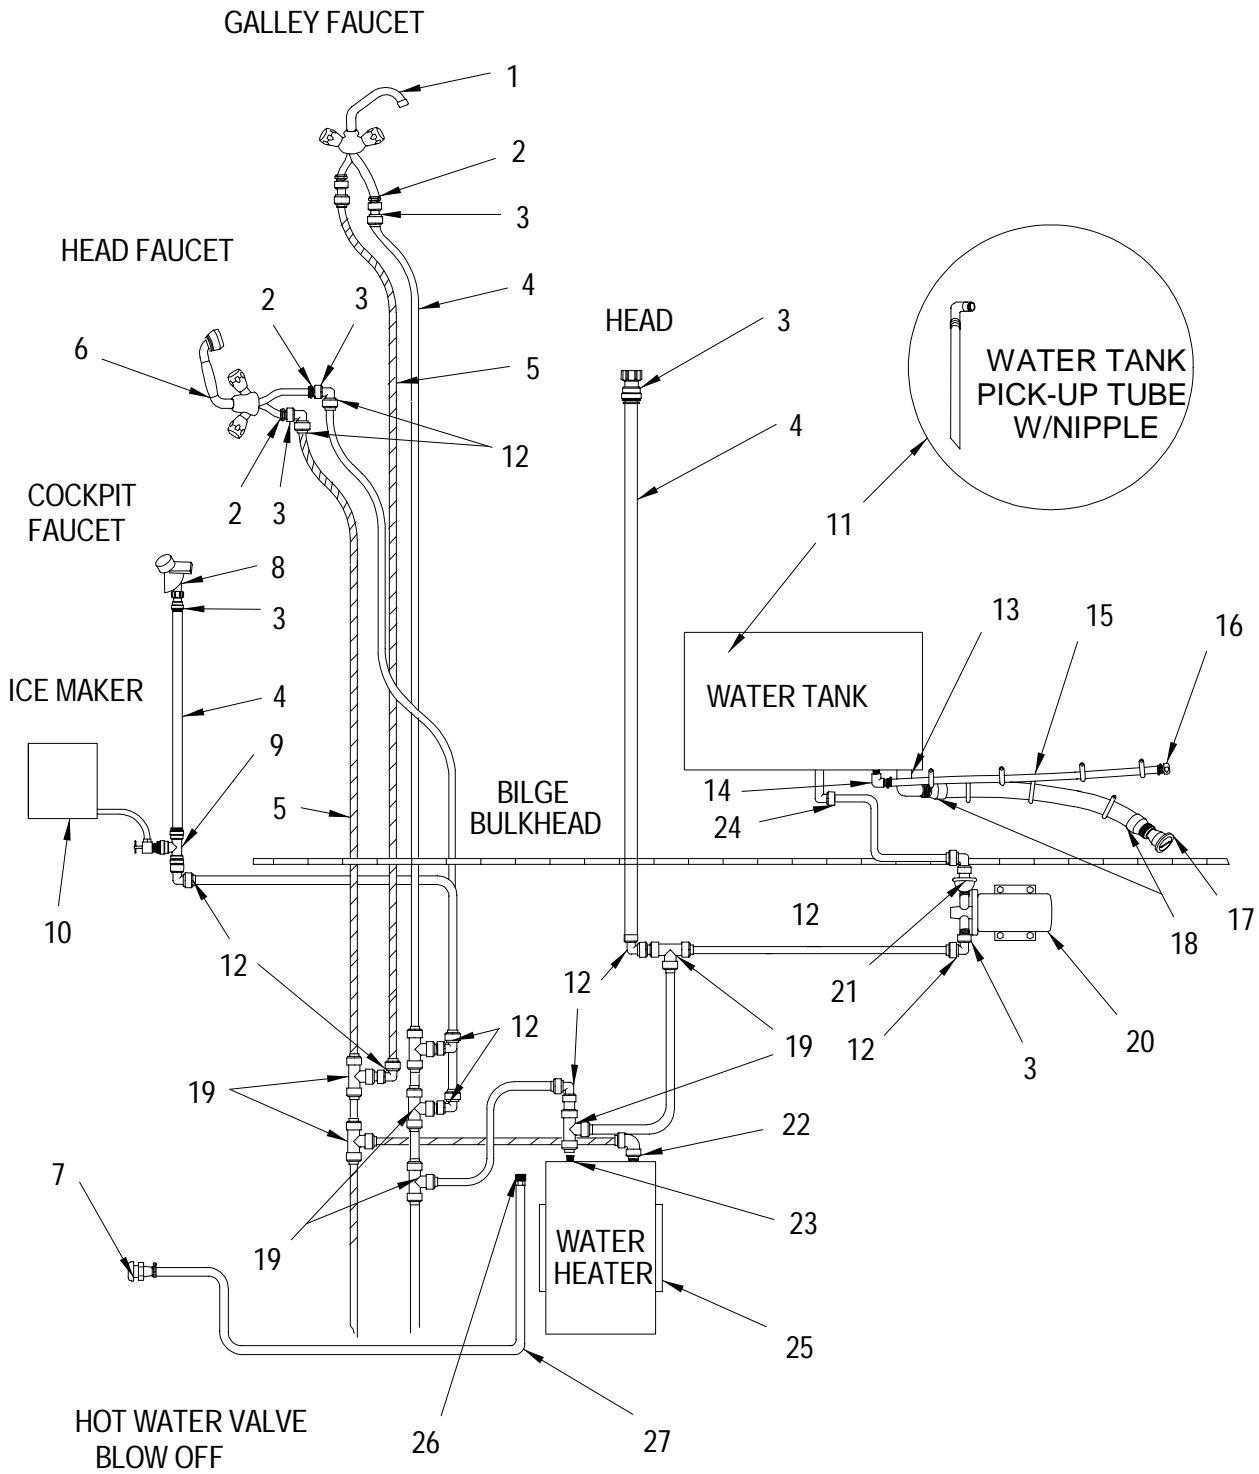

WATER SYSTEM (FORWARD AND BILGE)

WATER SYSTEM (FORWARD AND BILGE)

1	995639	FAUCET, GALLEY CLASSIC W/HANDLES
2	917963	ADAPTER, BRASS WHALE COMPRESSION 1/2"MNPT-3/8"
3	1137041	ADAPTER, WHALE 1/2"-F-15MM BRASS
4	1210160	TUBING, SEATECH 15MM X 11MM X 250' BLUE
5	1210194	TUBING, SEATECH 15MM X 11MM X 250' RED
6	914903	FAUCET/SHOWER, WHT/MIX W/ON/OFF BRS TAIL
	914911	SHOWER, WALL MNT ONLY
	1307834	FAUCET/SHOWER, HOSE ONLY METAL
	1307818	FAUCET/SHOWER, CARTRIDGE ONLY
	1307842	FAUCET/SHOWER, HANDSPRAY ONLY
	1307859	FAUCET/SHOWER, HANDLE ONLY (EA)
7	124487	THRU-HULL, PLAS 5/8" WHT
8	266668	FAUCET, WHALE CKPT ENT CTR
9	1210889	TEE, SEATECH ICEMAKER VALVE X TEE 15MM
10	964924	ICE MAKER, 20 LB WHT W/FLNGE LOW/PROF 120V/60
	1215201	TUBING, SEATECH 1/4"OD X 1/8"ID X 1000' NAT'L
11	837054	TANK, WATER 330DA-96 - 40GAL
	1127927	SENDING UNIT, WATER 330DA-98 8"
	1127935	TUBE, PICK-UP WATER 8" 330DA 98
	1689293	NIPPLE, UNIFLEX PLAS 1/2" UNION
	130690	TAPE, FOAM CLSD-CELL NEOPRENE 1/4"TH X 2"W
12	1214840	ELBOW, SEATECH 90DEG STEM 15MM
13	814830	ELBOW, PVC 1.5"MPT X 1.5"BARB X 90DEG MACHINE
14	411132	ELBOW, PVC 1/2"MPT X 1/2"BARB X 90DEG
15	124719	HOSE, SANI/CHEMICAL TDX 5/8"
16	126888	VENT, FUEL/WATER TANK 5/8"X 3"
17	1109321	DECK PLATE, WATER SS BLUE CLR-CODE
18	490219	HOSE, CORR SAN/WATER-FILL 1.5" RH
	172726	HOSE CUFF, 1.5" RH WHT
19	1214824	TEE, SEATECH EQUAL 15MM
20	1128164	PUMP, FRESH WATER SHURFLO 2.8GPM IMP
21	406710	FILTER, IN-LINE WATER 1/2" FPT
22	1210897	ADAPTER, SEATECH STEM CHECK 1/2"MPT X 15MM
23	1215185	ADAPTER, SEATECH 1/2"M-15MM STEM BRASS
24	1216308	ADAPTER, SEATECH STRAIGHT 1/2"M-15MM BRASS
25	1142496	HEATER, WATER 6 GAL 110/60 W/75-210T&P
26	144675	ADAPTER, BRASS 1/2"MPT X 5/8"BARB
27	124594	HOSE, WATER 5/8" HVY DTY (HEATER)

NOT SHOWN

1215235	CLIP, SEATECH COLLET 15MM
852616	LABEL, LEAVING DOCKSIDE WATER CONNECTED WARN
835850	BRACKET, ALUM 1"X 1"X 1" 3/16"HOLES
835967	BRACKET, ALUM 1.5"X 1.5"X 6" 3/16"HOLES
123604	CLAMP, LOOM VINYL DIP 2.5"
123398	CLAMP, HOSE #06M 5/16"-7/8" SS MINI
256677	CLAMP, HOSE #12 1/2"-1.25" SS .505
256693	CLAMP, HOSE #24 1"-2" SS .505
169086	ELBOW, BRASS 90DEG STREET 1/2"