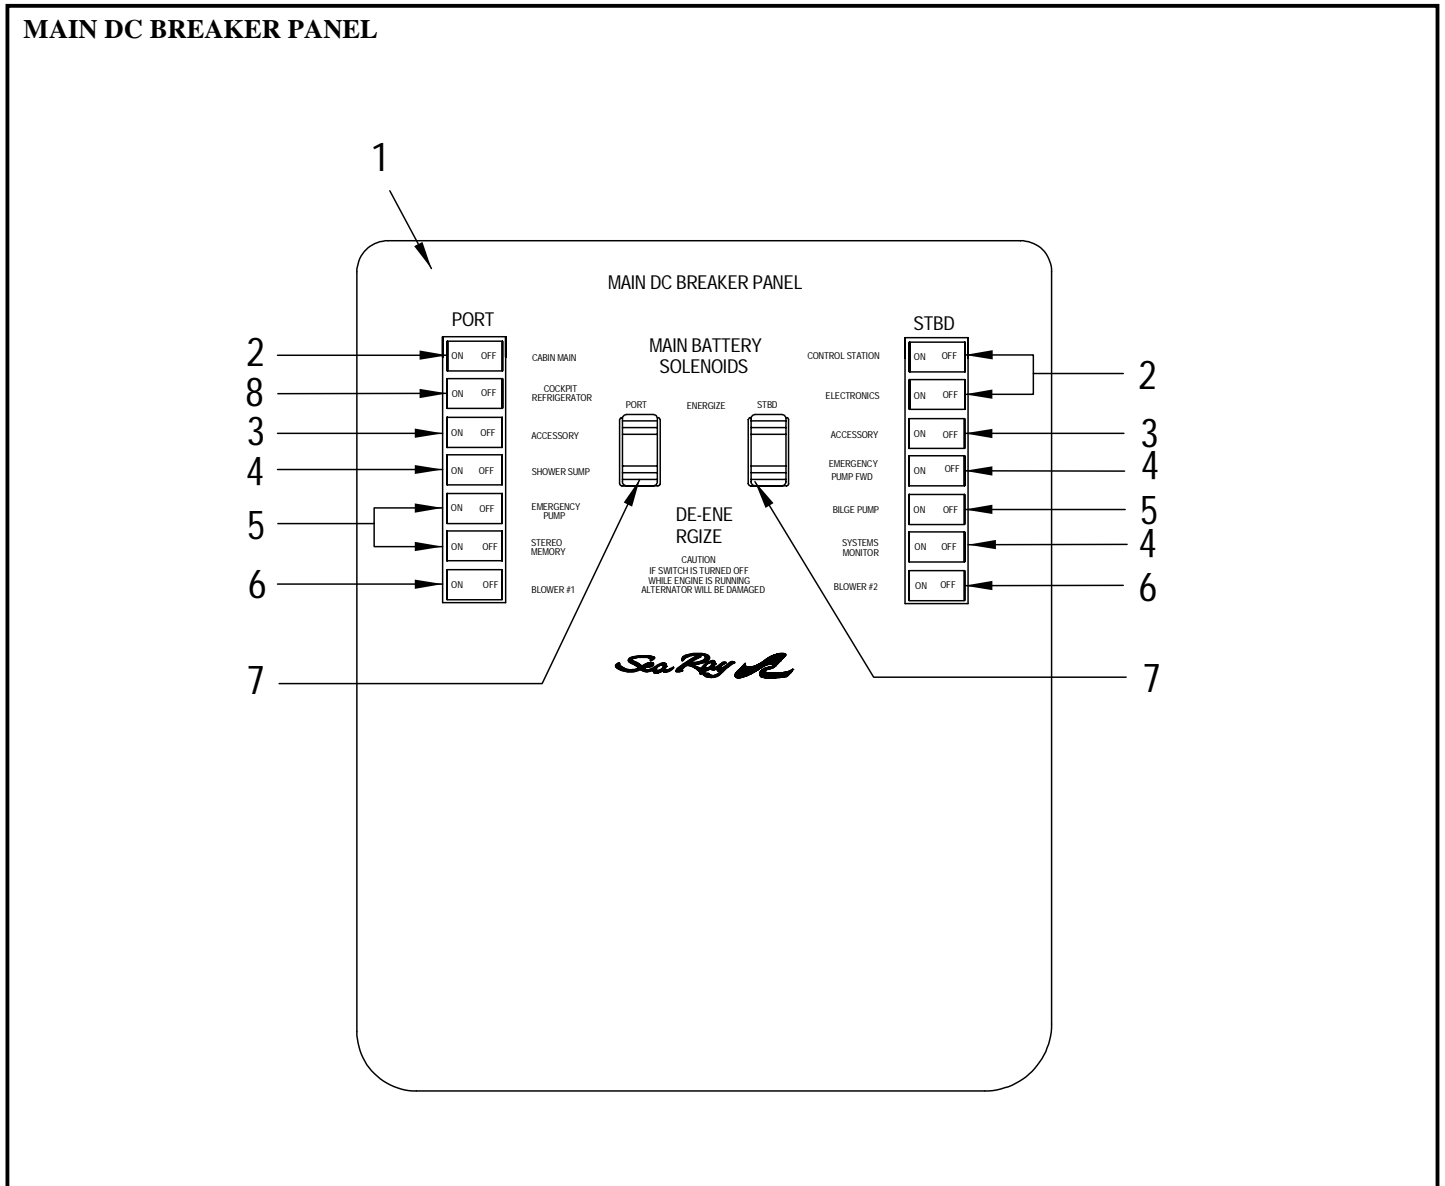

MAIN DC BREAKER PANEL

- 1 847038 PANEL, 280BR MAIN DC BREAKER
- 848770 PANEL, BLANK:280BR-96 MAIN DC BRKR
- 2 1181775 BRKR/ROCK, SGL-POLE MNL RSET DC IGNPRT 50A YL
- 3 432872 PLUG, BRKR/ROCK
- 4 1181726 BRKR/ROCK, SGL-POLE MNL RSET DC IGNPRT 5A YLW
- 5 1181742 BRKR/ROCK, SGL-POLE MNL RSET DC IGNPRT 10A YL
- 6 1181734 BRKR/ROCK, SGL-POLE MNL RSET DC IGNPRT 6A YEL
- 7 679324 ACTUATOR, ROCK BLK W/BLUE LENS ACCY
- 681494 BODY, ROCK SW DPDT MOM 12V W/INDEP INC LAMP
- 8 1181759 BRKR/ROCK, SGL-POLE MNL RSET DC IGNPRT 15A YL