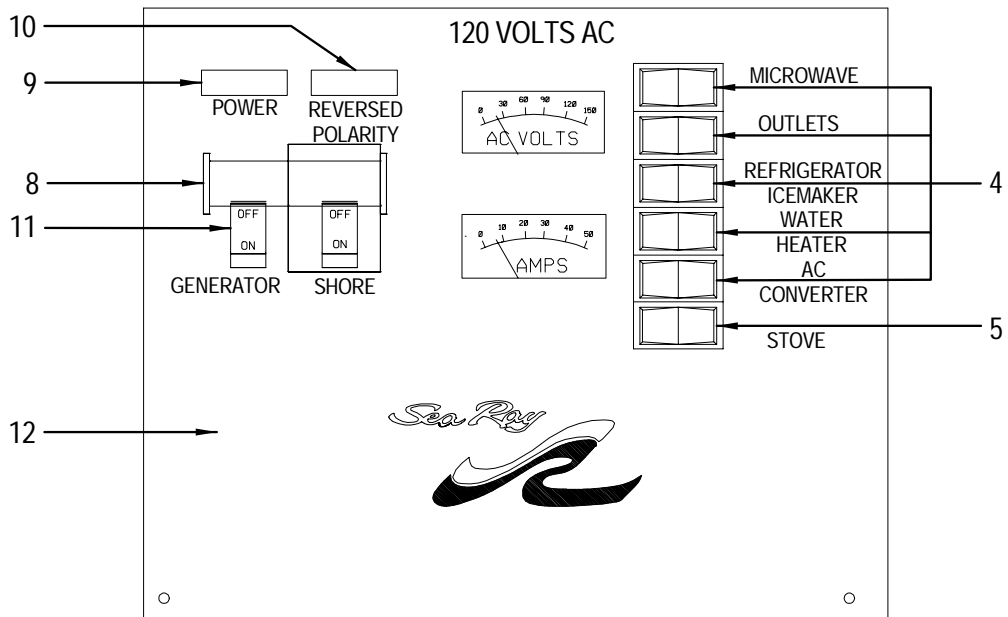

NOT SHOWN

328864	LABEL, SECURE TELEVISION (LEXAN)
324756	LABEL, RECEPTACLE 12V-15A MAX (LEXAN)
532820	LABEL, DISPOSAL OF GARBAGE

MAIN DISTRIBUTION PANEL (120V)

MAIN DIST PANEL (120VAC W/OPTIONAL AIR COND & GENERATOR)