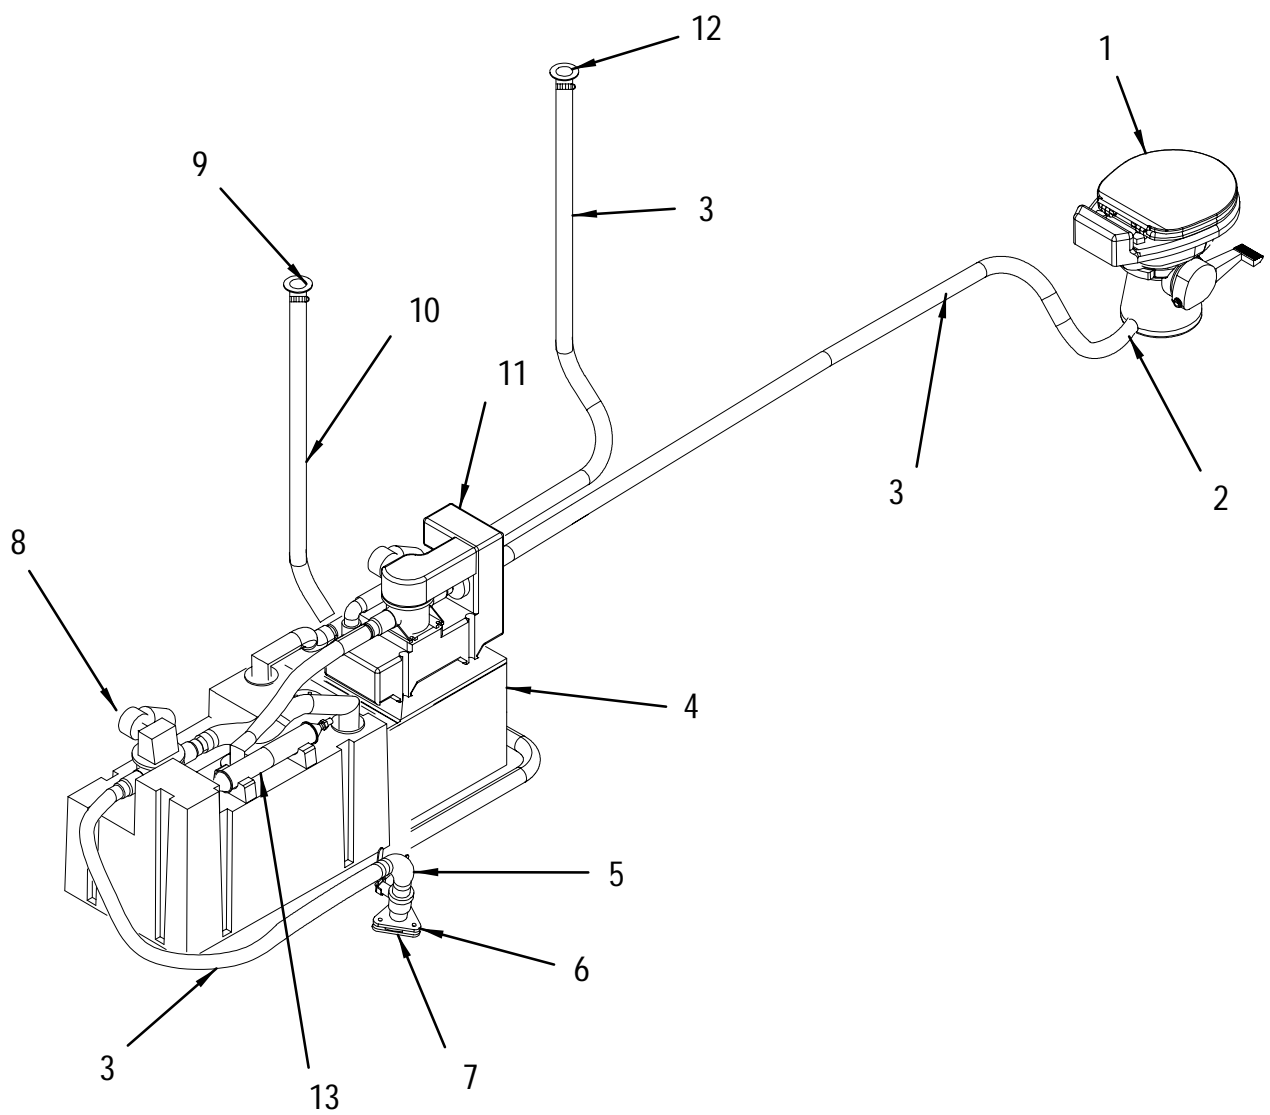

SEWAGE SYSTEM

SEWAGE SYSTEM

1	270298	HEAD, VACU-FLUSH BTM DISCHARGE BONE
	1228857	SEAT, TOILET W/LID FOR 270298
2	1194513	ELBOW KIT, 45DEG OUTLET
3	846899	HOSE, SANI 1.5" PREMIUM RBR BLK
4	1171735	TANK, HOLDING 28 GAL W/FILTER/SEND UNIT
	1171750	TANK, HOLDING 28 GAL W/12V T-PUMP
5	531566	ELBOW, BRZ 90DEG 1.5"MPT X 1.5"BARB
6	518456	SEACOCK, BRZ 1.5" W/O TAILPIECE
7	579870	THRU-HULL, BRZ 1.5" W/O NUT
8	134858	PUMP, HEAD SYS MACERATOR
9	126888	VENT, FUEL/WATER TANK 5/8"X 3"
10	124719	HOSE, SANI/CHEMICAL TDX 5/8"
11	844274	VACUUM GEN, HEAD SYS PUMP/ACCUM 12V
12	1109347	DECK PLATE, WASTE SS BLK CLR-CODE
13	134759	FILTER, HEAD TREATMENT SYSTEM

NOT SHOWN

256693	CLAMP, HOSE #24 1"-2" SS .505
1194513	ELBOW KIT, 45DEG OUTLET
123398	CLAMP, HOSE #06M 5/16"-7/8" SS MINI
123612	CLAMP, LOOM VINYL DIP 11/16"