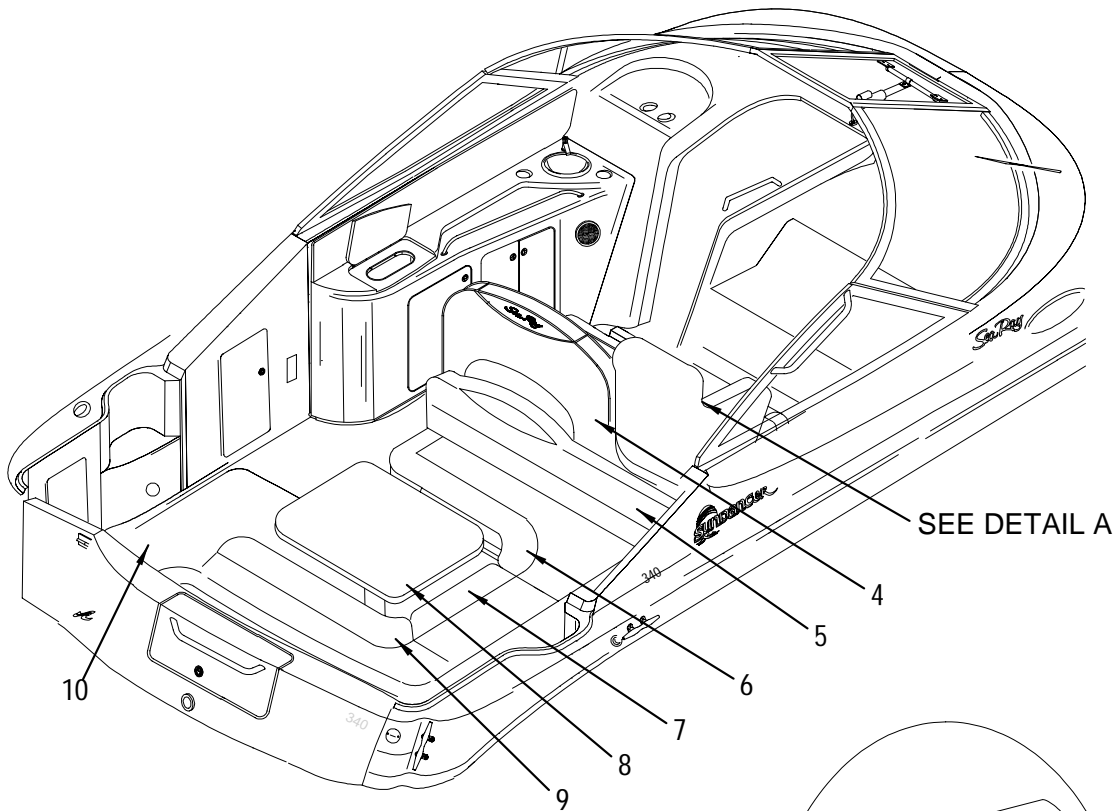

COCKPIT (UPHOLSTERY)