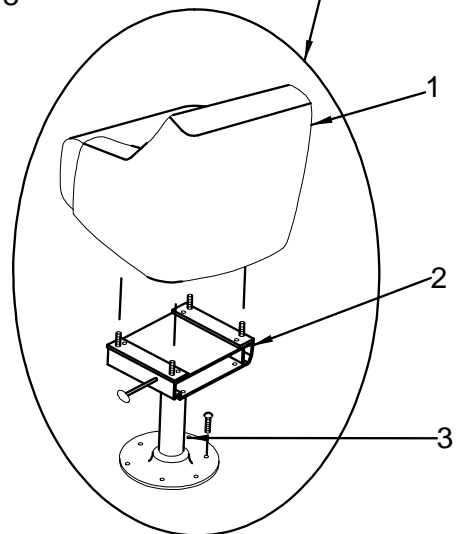

COCKPIT (UPHOLSTERY) PORT VIEW

DETAIL A