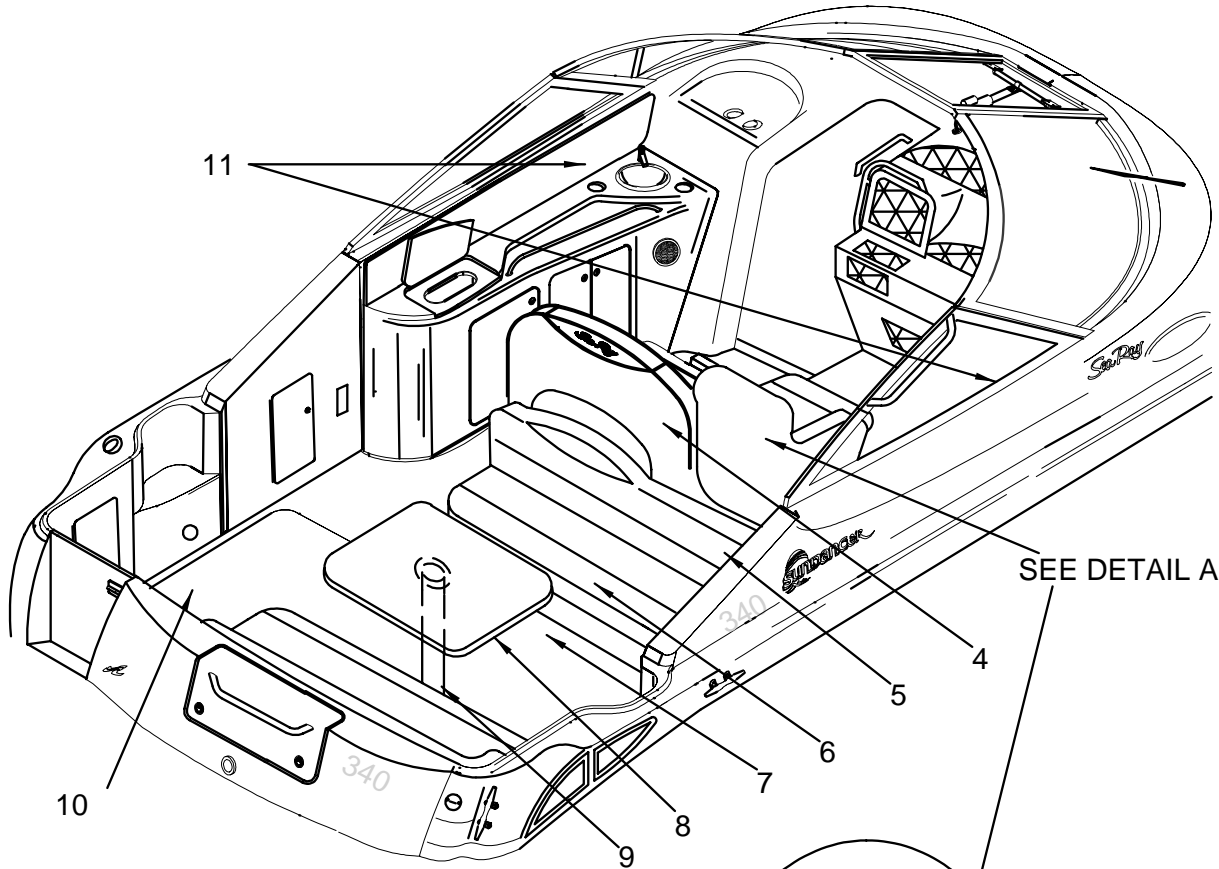

COCKPIT (UPHOLSTERY) PORT VIEW

DETAIL A