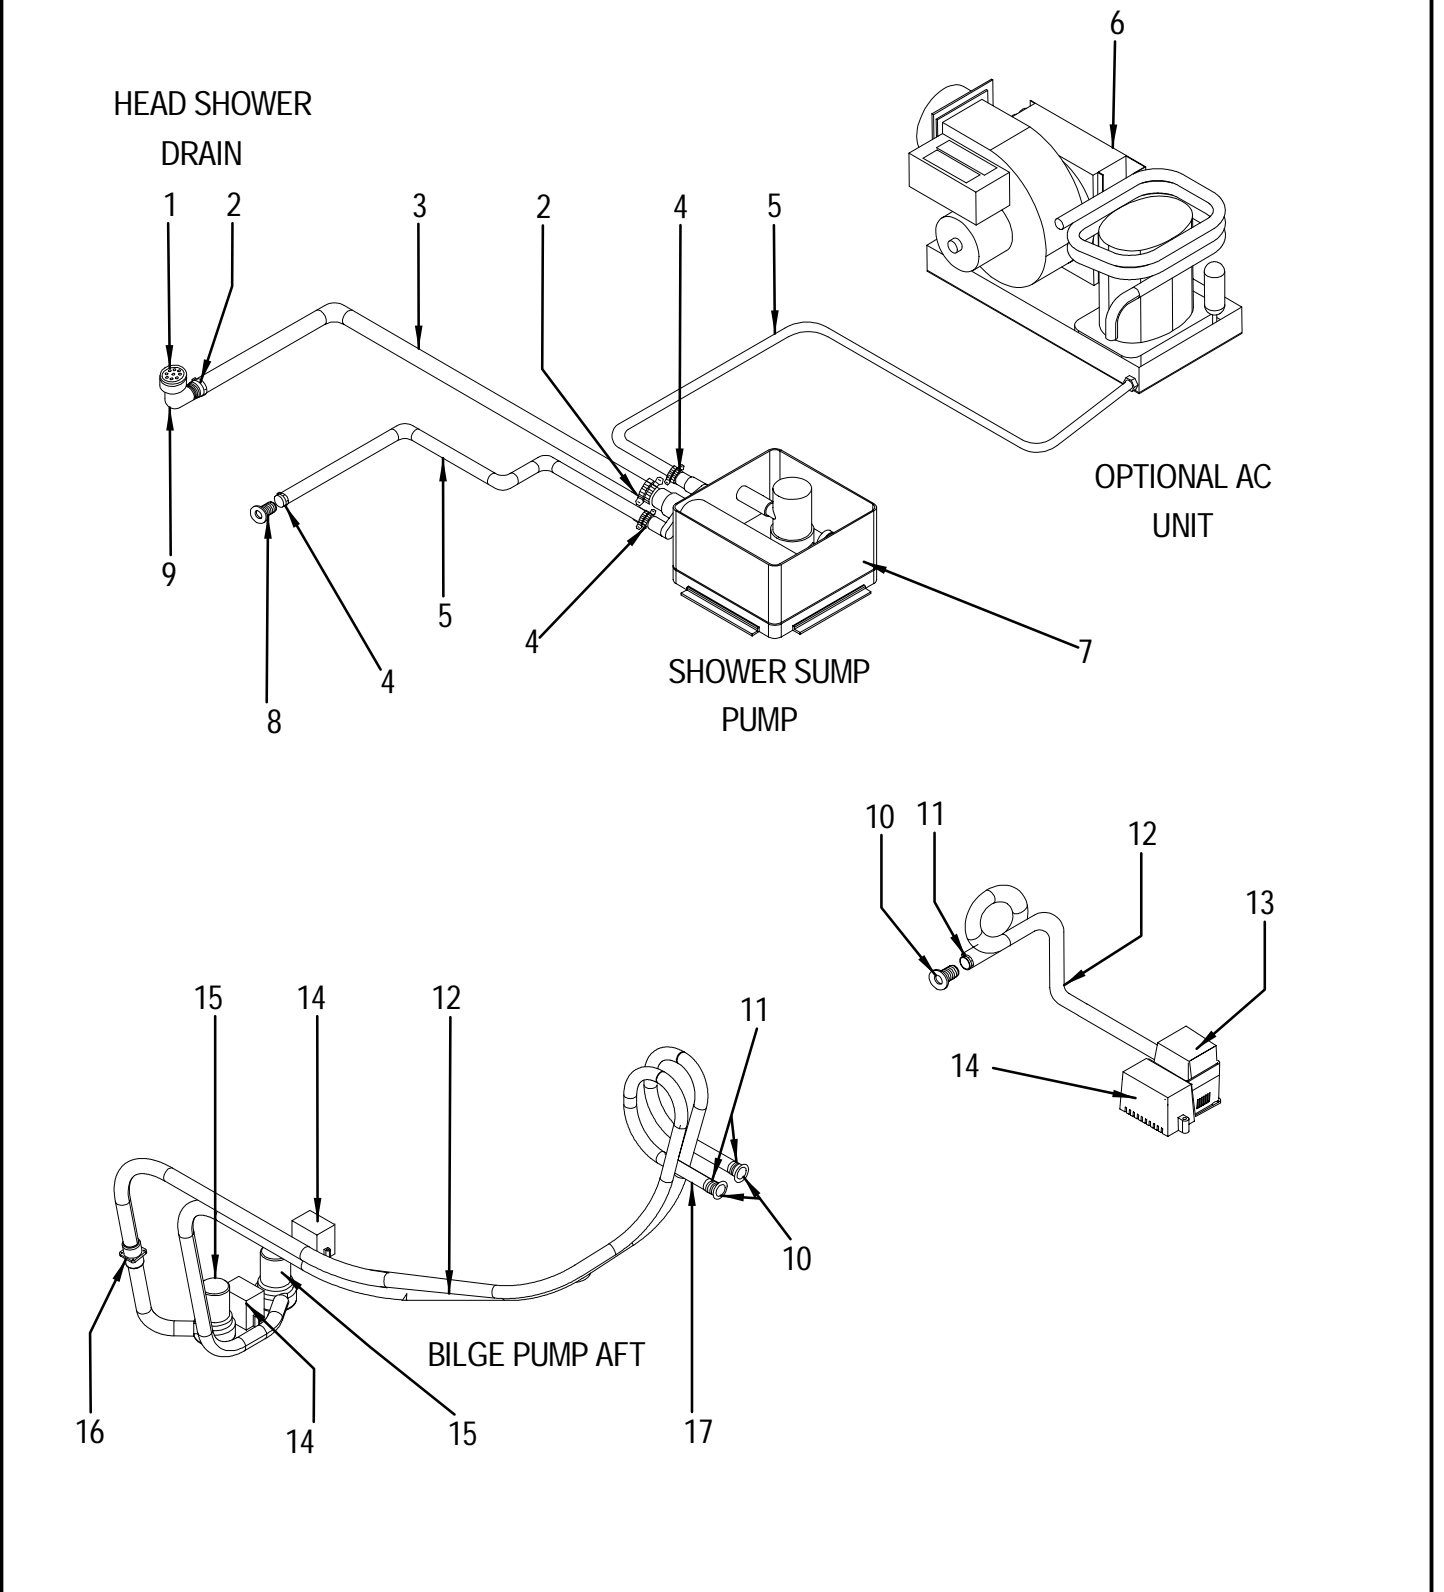

**DRAINAGE SYSTEM (FORWARD OF ENGINE
BULKHEAD)**

1	124578	THRU-HULL, PLAS 1 1/8" WHT
2	256685	CLAMP, HOSE #16 3/4"-1.5" SS .505
	723759	COVER, CLAMP END PROT .035"X.300-1/2"RED
3	123927	HOSE, CORR BILGE 1.25" BLK
4	146175	DRAIN ASSY, 1.25" DRAIN W/PLUG PLASTIC
5	675132	HOSE, CORR SAN/WATER-FILL 1 1/8" RH
6	266130	DRAIN, LINER W/90 DEG ELBOW 1" PLASTIC
7	175687	DRAIN, SINK STRAINER 2.5" SS
8	124537	THRU-HULL, PLAS 1.5" WHT
9	256693	CLAMP, HOSE #24 1"-2" SS .505
	723759	COVER, CLAMP END PROT .035"X.300-1/2"RED
10	490219	HOSE, CORR SAN/WATER-FILL 1.5" RH
11	791673	THRU-HULL, PLAS 1.5" TUBE X 90DEG
12	196618	DRAIN, W/PLUG 100DEG 3/4" BARB WHT
13	124719	HOSE, SANI/CHEMICAL TDX 5/8"

DRAINAGE SYSTEM (BILGE)