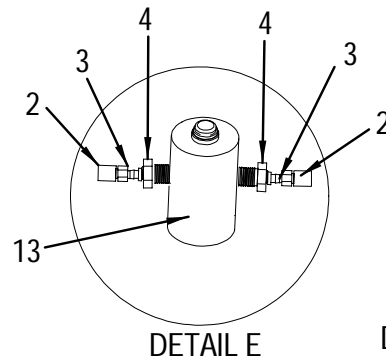

FUEL SYSTEM

FUEL SYSTEM

1	123786	HOSE, FUEL 1/2" TYPE A CLASS 1
2	170621	FERRULE, FUEL LINE 1/2"
3	170605	FITTING, BRASS 1/2" BARB/NUT
4	169920	ADAPTER, BRASS 1/4"MPT X 1/2"SAE
5	169748	ELBOW, BRASS 90DEG 1/2"SAE X 3/8"MPT
6	184077	BUSHING, SS THD 3/8"FPT X 1/2"MPT
7	123745	HOSE, FUEL 1.5" TYPE A CLASS 2
8	256701	CLAMP, HOSE #28 1 5/16"-2.25" SS .505
9	1109313	DECK PLATE, GAS SS 1.5" RED CLR-CODE
	522599	KEY, DECK PLATE CAP
10	123778	HOSE, FUEL 5/8" TYPE A CLASS 2
11	256677	CLAMP, HOSE #12 1/2"-1.25" SS .505
12	126888	VENT, FUEL/WATER TANK 5/8"X 3"
13	224329	VALVE, BRASS FUEL SHUT-OFF ELEC 12V SKINNER
	306936	BRACKET, FUEL SHUT-OFF VALVE (SKINNER-ELEC)
	1199843	BLOCK, P/B 340DA-99 FUEL VALVE MNT 3"X3"X1/2"
14	1275544	SENDING UNIT, FUEL ADJ 11"X 11.5" 420AC
15	1140185	TANK, FUEL 340DA-99 116GAL PORT
16	836080	BRACKET, PVC 1.5"X 1.5"X 12" 1/4"HOLES
	485318	TAPE, FOAM CLSD-CELL NEOPRENE 3/8"TH X 2"W
17	1140193	TANK, FUEL 340DA-99 109GAL STBD

LABELS

852632	LABEL, WARNING LEAKING FUEL

MISCELLANEOUS

168955	ELBOW, BRASS 90DEG 1/4"MPT X 1/2"SAE

NOT SHOWN

123661	CLAMP, LOOM VINYL DIP 1"
137349	ACCESS PLATE, PLAS CVR 5" WHT