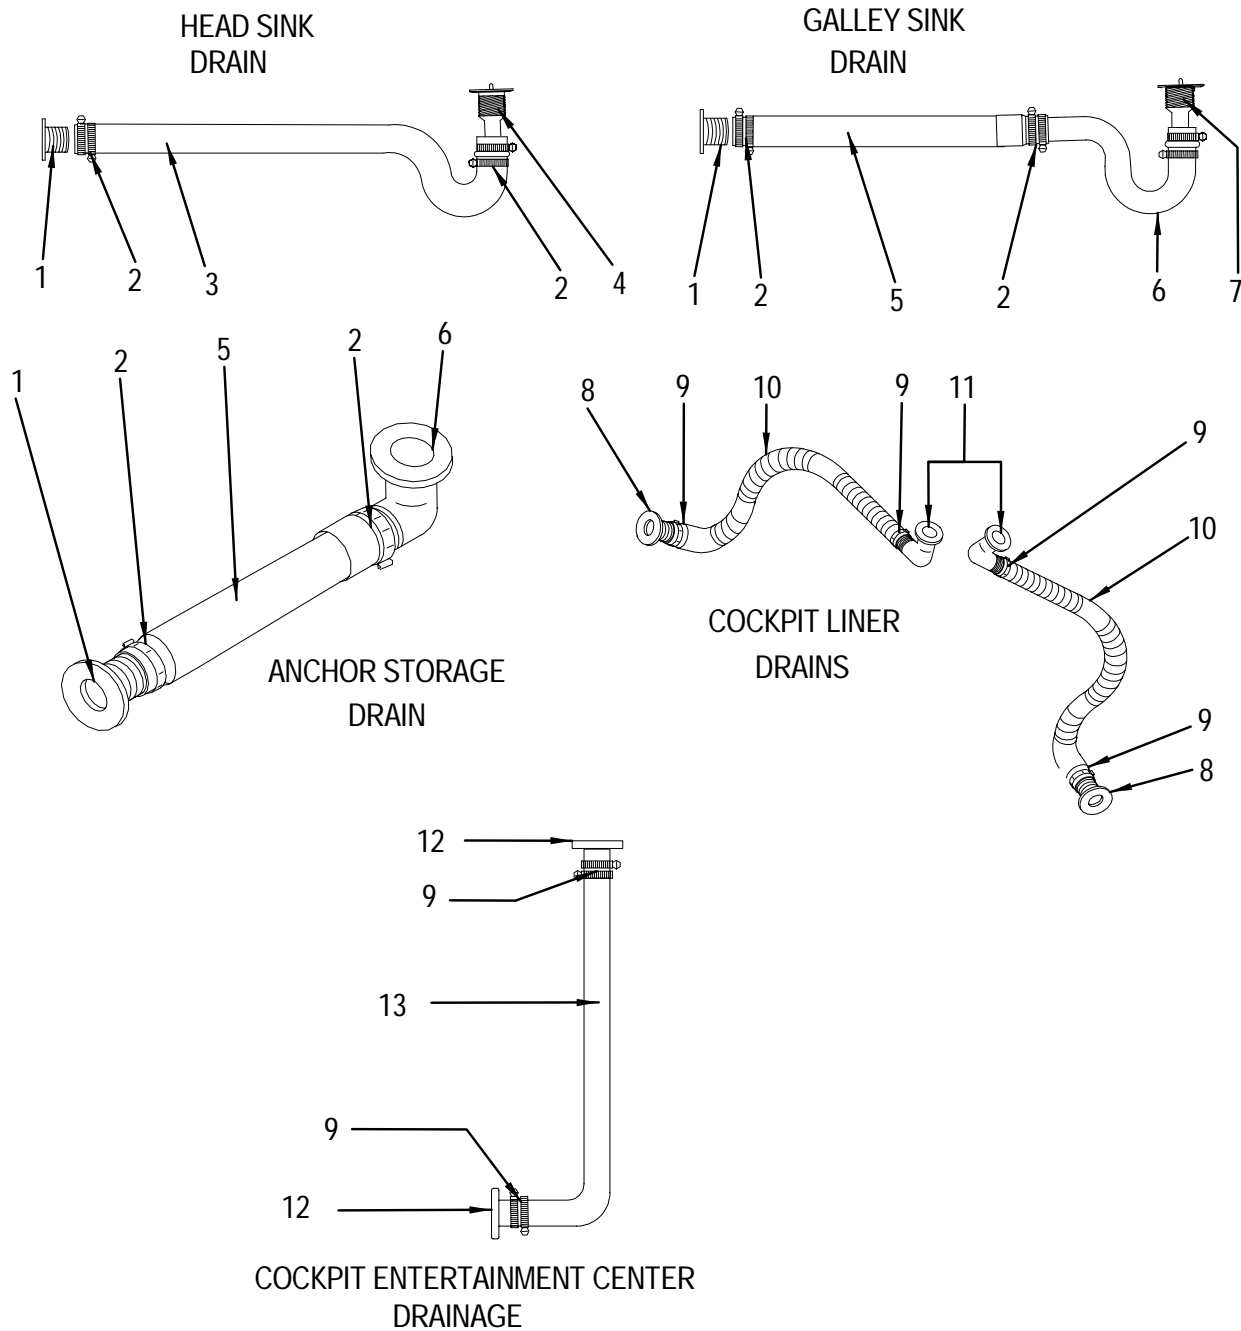

DRAINAGE SYSTEM (FORWARD OF ENGINE BULKHEAD)

**DRAINAGE SYSTEM (FORWARD OF ENGINE
BULKHEAD)**

1	124578	THRU-HULL, PLAS 1 1/8" WHT
2	256685	CLAMP, HOSE #16 3/4"-1.5" SS .505
	723759	COVER, CLAMP END PROT .035"X.300-1/2"RED
3	123927	HOSE, CORR BILGE 1.25" BLK
4	146175	DRAIN ASSY, 1.25" DRAIN W/PLUG PLASTIC
5	675132	HOSE, CORR SAN/WATER-FILL 1 1/8" RH
6	266130	DRAIN, LINER W/90 DEG ELBOW 1" PLASTIC
7	175687	DRAIN, SINK STRAINER 2.5" SS
8	124537	THRU-HULL, PLAS 1.5" WHT
9	256693	CLAMP, HOSE #24 1"-2" SS .505
	723759	COVER, CLAMP END PROT .035"X.300-1/2"RED
10	490219	HOSE, CORR SAN/WATER-FILL 1.5" RH
11	791673	THRU-HULL, PLAS 1.5" TUBE X 90DEG
12	196618	DRAIN, W/PLUG 100DEG 3/4" BARB WHT
13	124719	HOSE, SANI/CHEMICAL TDX 5/8"