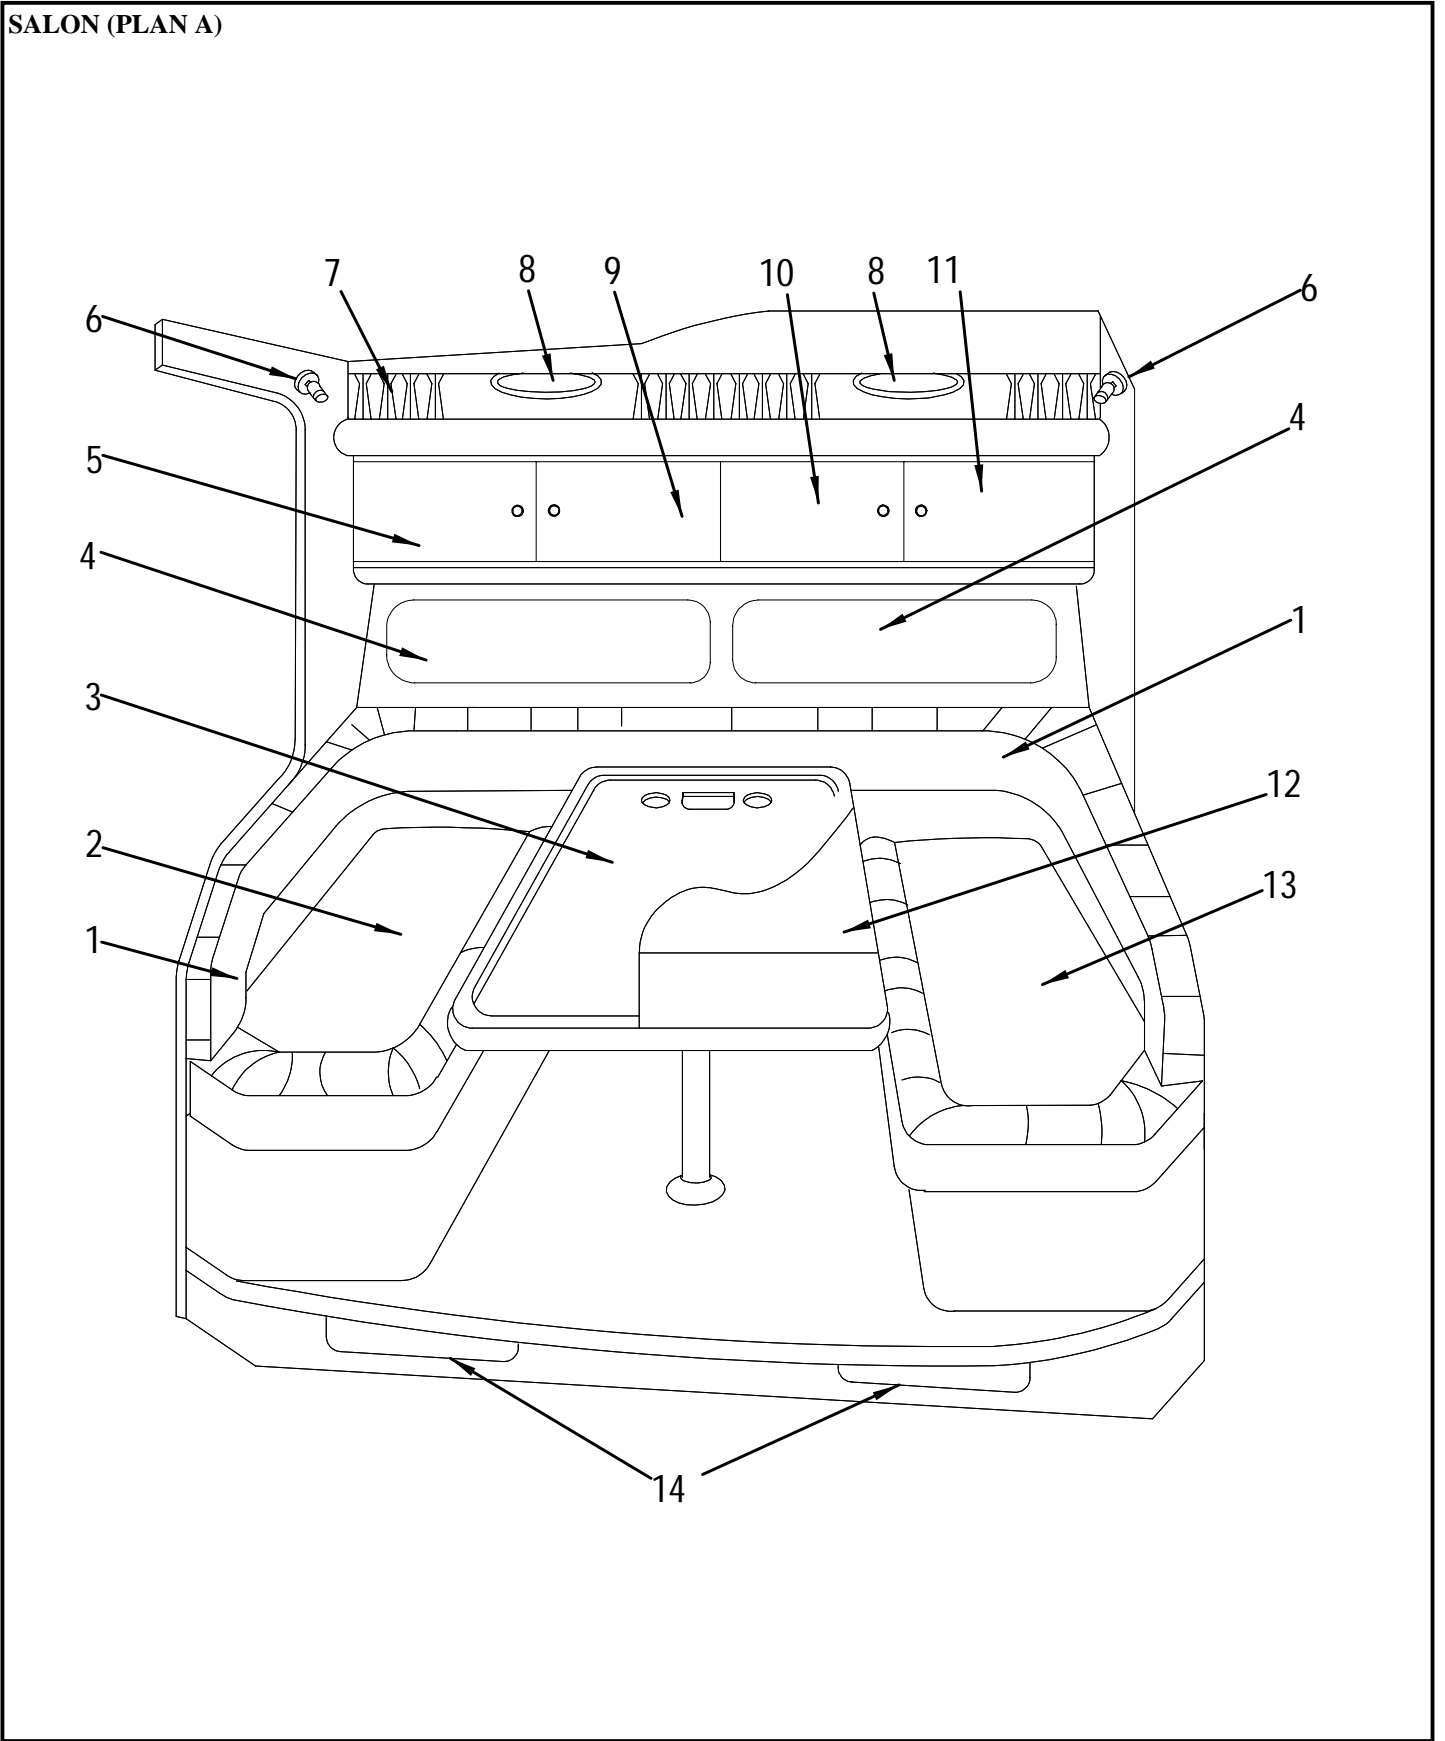

SALON (PLAN A)