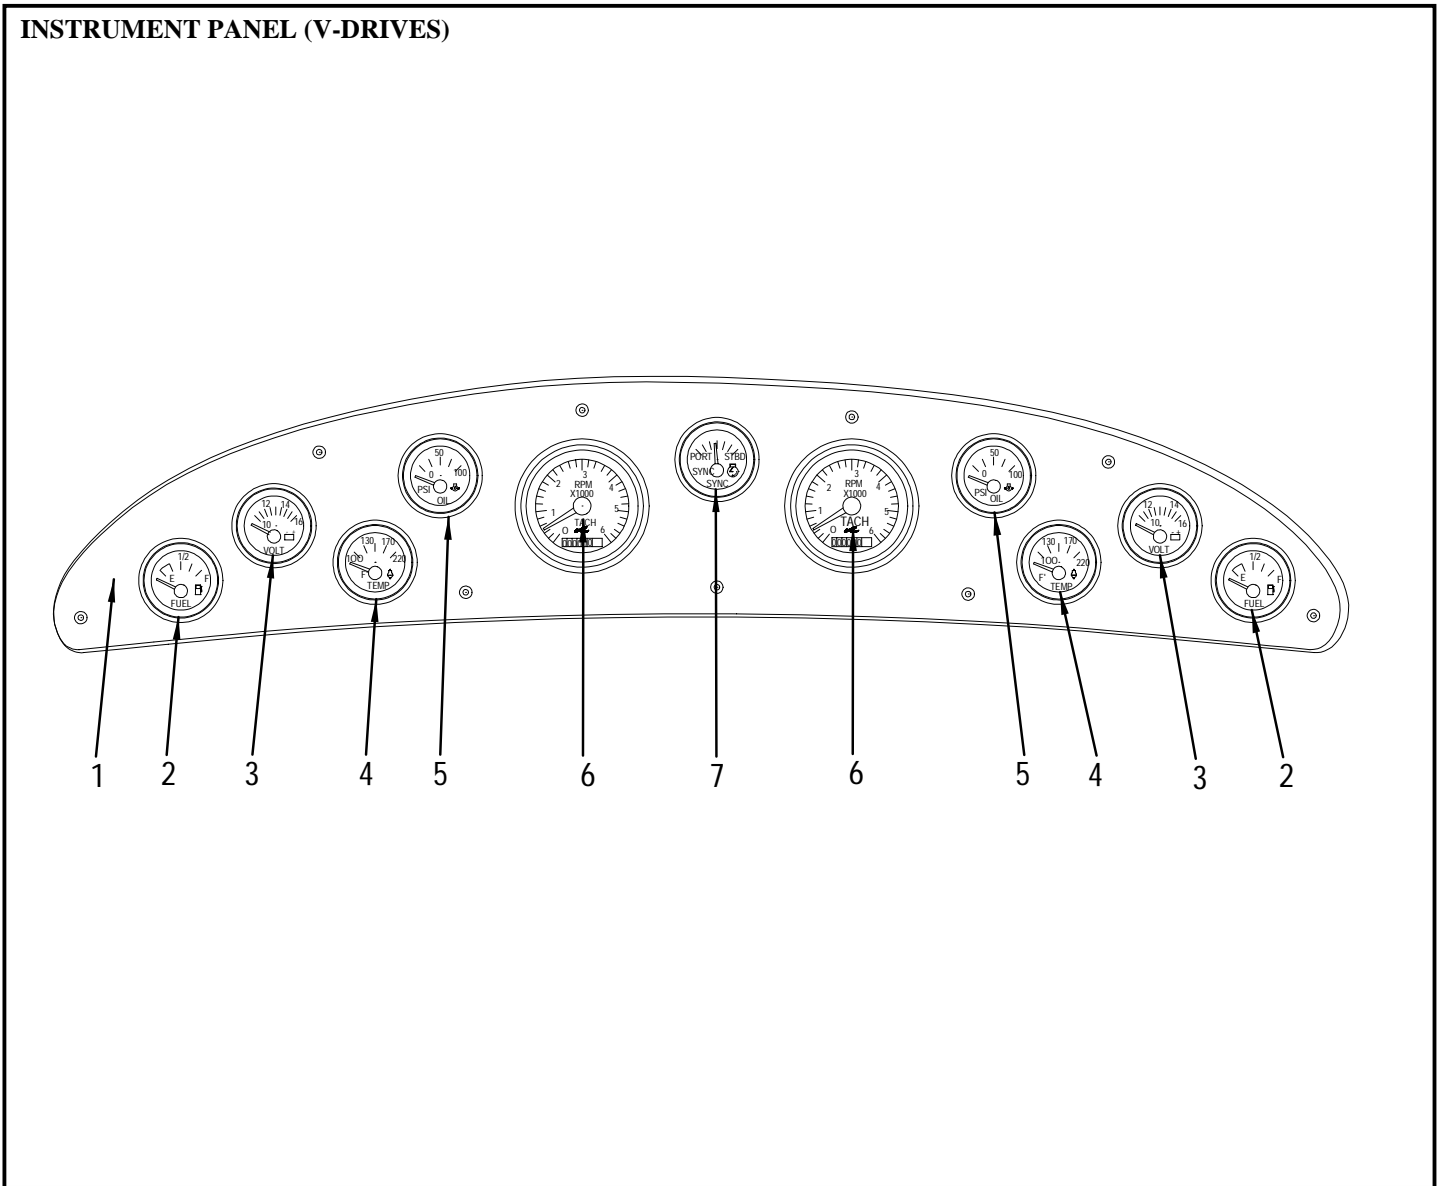

INSTRUMENT PANEL (V-DRIVES)

INSTRUMENT PANEL (V-DRIVES)

- 1 1291715 PANEL, 290AJ/310/340DA-00 INST V/D A/F
  GASOLINE ENGINES
- 1291848 PANEL, 340DA-00 INST V/D DSL A/F
  MERC 4.2L DIESEL V/DRIVE OPTIONS
- 1172543 PANEL, BLANK:310DA-99 INST VDRV
  BLANK INSTRUMENT PANEL
- 2 1291285 GAUGE, FUEL 2" SGL STA 12V MLSS A/F
- 3 1291277 GAUGE, VOLTMETER 10-16 MLSS A/F
- 4 1291509 GAUGE, WATER TEMP 220 DEG 12V MLSS A/F
  GASOLINE ENGINES
- 1291483 GAUGE, WATER TEMP 240 DEG 12V MLSS A/F
  MERC 4.2L DIESEL OPTION
- 5 1291327 GAUGE, OIL PRESS 0-80 2" 12V MLSS A/F
  GASOLINE ENGINES
- 1291350 GAUGE, OIL PRESS 0-125 2" 12V MLSS A/F
  4.2L MERC DIESEL OPTION
- 6 1291418 GAUGE, TACH/LCDHOUR 3"6K GAS 12V MLSS A/F
- 7 1291517 GAUGE, ENG SYNC 2" MLSS A/F
  ALL ENGINES