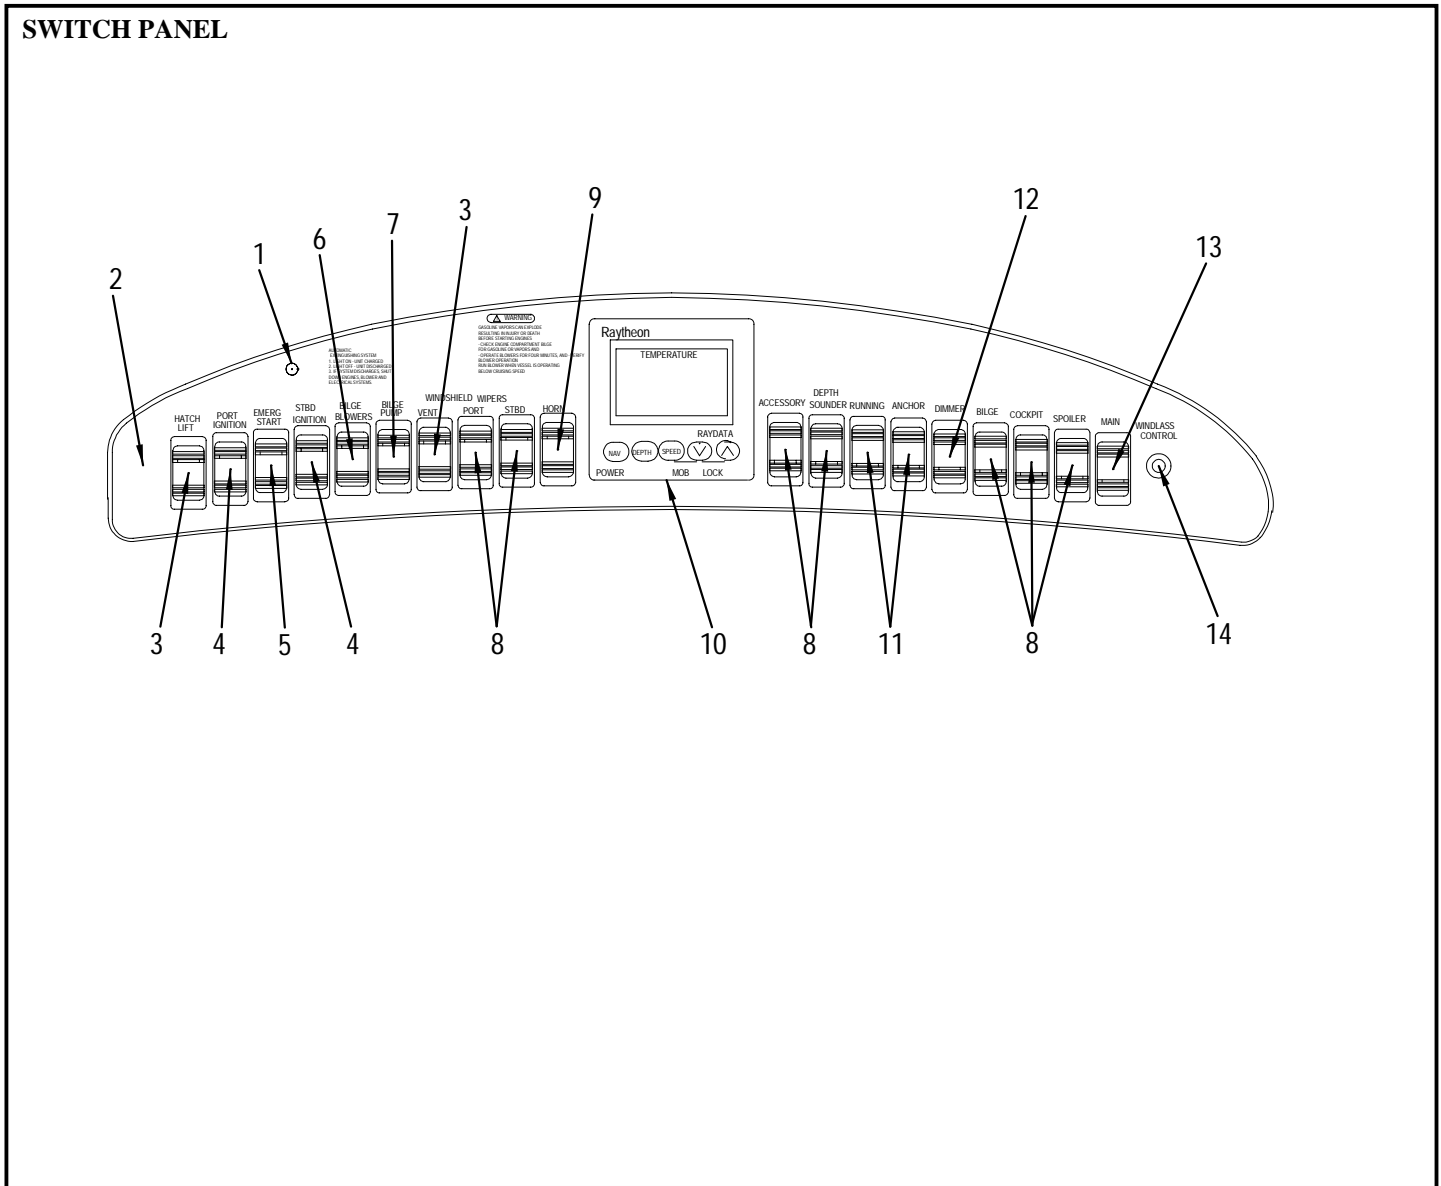

SWITCH PANEL

- 1 179853 LIGHT, INDICATOR GREEN 15V
- 2 1186055 PANEL, 340DA-99 CNTRL STA SW GAS
- ALL GASOLINE V-DRIVES & STERN DRIVES
- 1205558 PANEL, BLANK:340DA-99 CNTRL STA SW GAS
- ALL GASOLINE V-DRIVES & STERN DRIVES
- 1186220 PANEL, 340DA-99 CNTRL STA SW DSL
- D-TRONIC DIESEL OPTION
- 1428911 PANEL, 340DA CNTRL STA SWITCH VOLVO DSL
- VOLVO DIESEL OPTION
- 1186246 PANEL, BLANK:340DA-99 CNTRL STA SWITCH DSL
- D-TRONIC AND VOLVO DIESEL OPTIONS
- 3 681486 ACTUATOR, ROCK BLK W/O LENS ACCY
- 773879 BODY, ROCK SW DPDT (MOM) BLK W/O JUMPER
- 4 681486 ACTUATOR, ROCK BLK W/O LENS ACCY
- 670521 BODY, ROCK SW 2 CKT PROG
- 5 681486 ACTUATOR, ROCK BLK W/O LENS ACCY
- 670539 BODY, ROCK SW DPST MOM
- 6 679324 ACTUATOR, ROCK BLK W/BLUE LENS ACCY
- 799304 BODY, ROCK SW SPST (MOM) BLK W/IND INC LAMP
- 7 679324 ACTUATOR, ROCK BLK W/BLUE LENS ACCY
- 648097 BODY, ROCK SW SPST BLK 12V INCAND
- 8 679324 ACTUATOR, ROCK BLK W/BLUE LENS ACCY
- 648097 BODY, ROCK SW SPST BLK 12V INCAND
- 9 759084 ACTUATOR, ROCK VERT BLK W/RED HORN SYMBOL
- 679332 BODY, ROCK SW SPST MOM
- 10 1408590 TRIDATA, RAYTHEON (DEPTH,SPEED,TEMP,LOG)

- 11 679324 ACTUATOR, ROCK BLK W/BLUE LENS ACCY
- 681510 BODY, ROCK SW DPST 12V W/INC LAMP
- 12 681486 ACTUATOR, ROCK BLK W/O LENS ACCY
- 767194 BODY, ROCK SW SPDT MOM W/BLK BASE
- 13 679324 ACTUATOR, ROCK BLK W/BLUE LENS ACCY
- 1733928 BODY, ROCK SW DPDT MOM 12V W/LED LAMP
- 14 218206 SWITCH, TOGGLE SAFE-T-LOCK (WINDLASS)

MISCELLANEOUS

- 1078476 LIGHT, STRIP NOVALITE 1/2"X 11.5" BACKLIGHTING