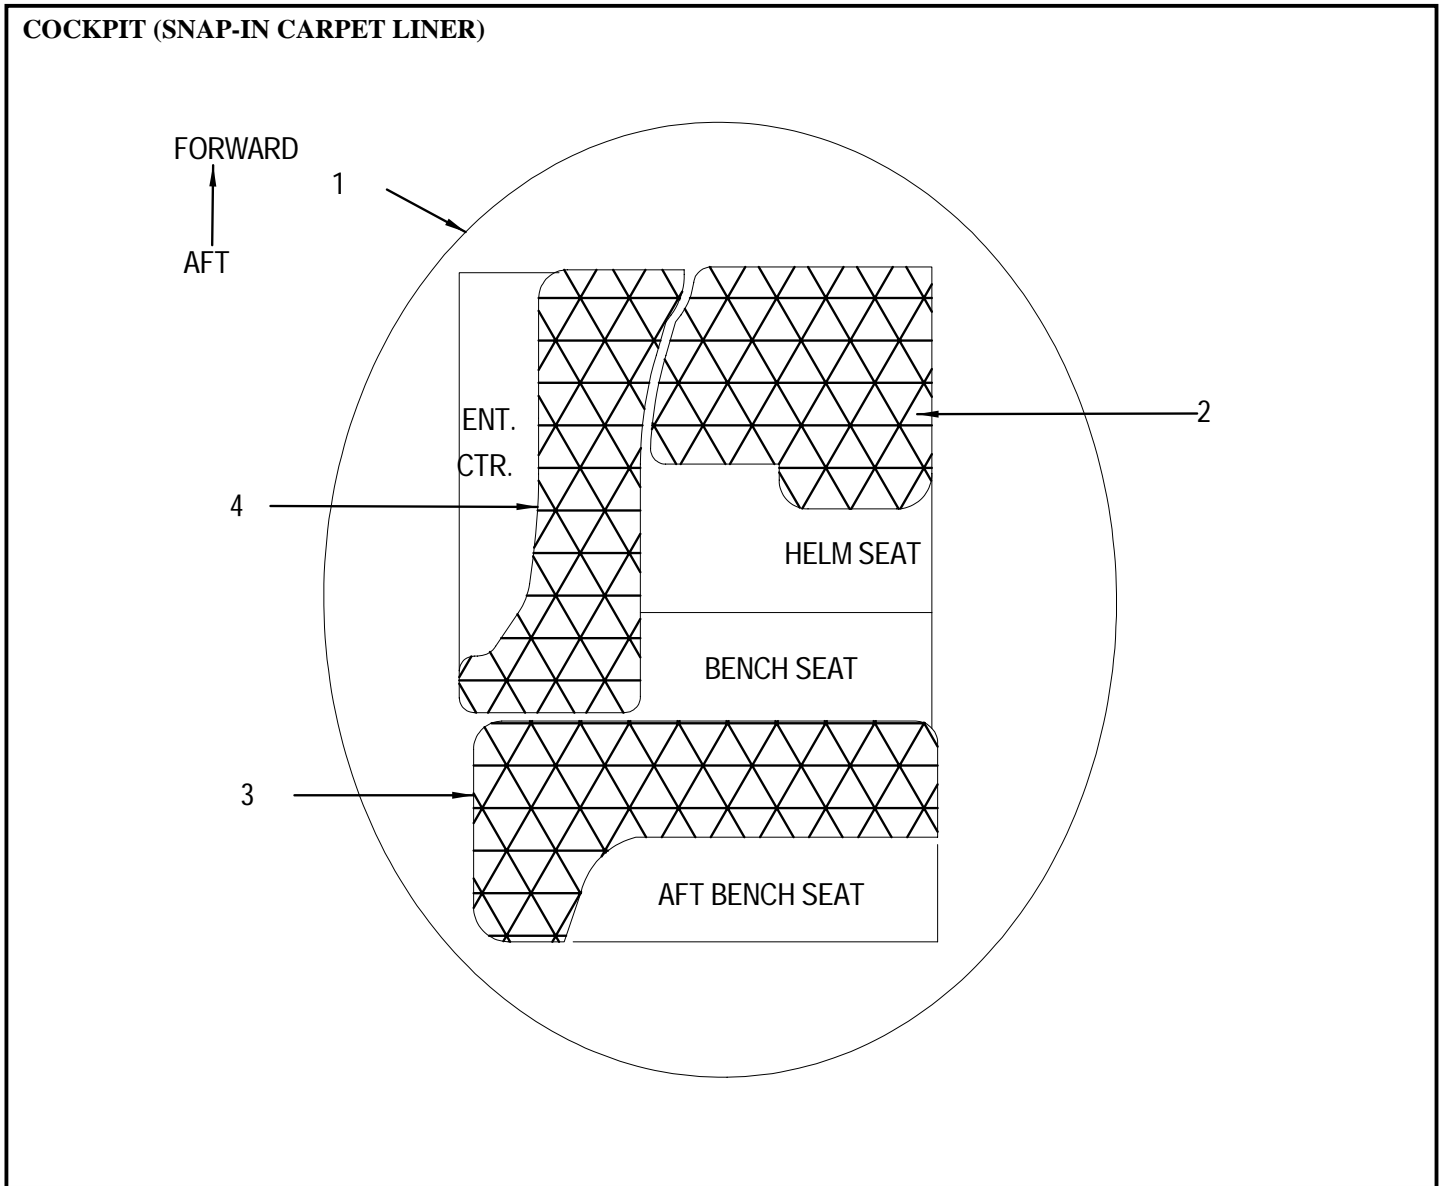

COCKPIT (SNAP-IN CARPET LINER)

- 1 1367242 340DA 00, CARPET, CKPT CMLPT HIN#
- 2 1367267 340DA 00, CARPET, CKPT HELM HIN#
- 3 1367234 340DA 00, CARPET, AFT CKPT HIN#
- 4 1367259 340DA 00, CARPET, CKPT FWD HIN#