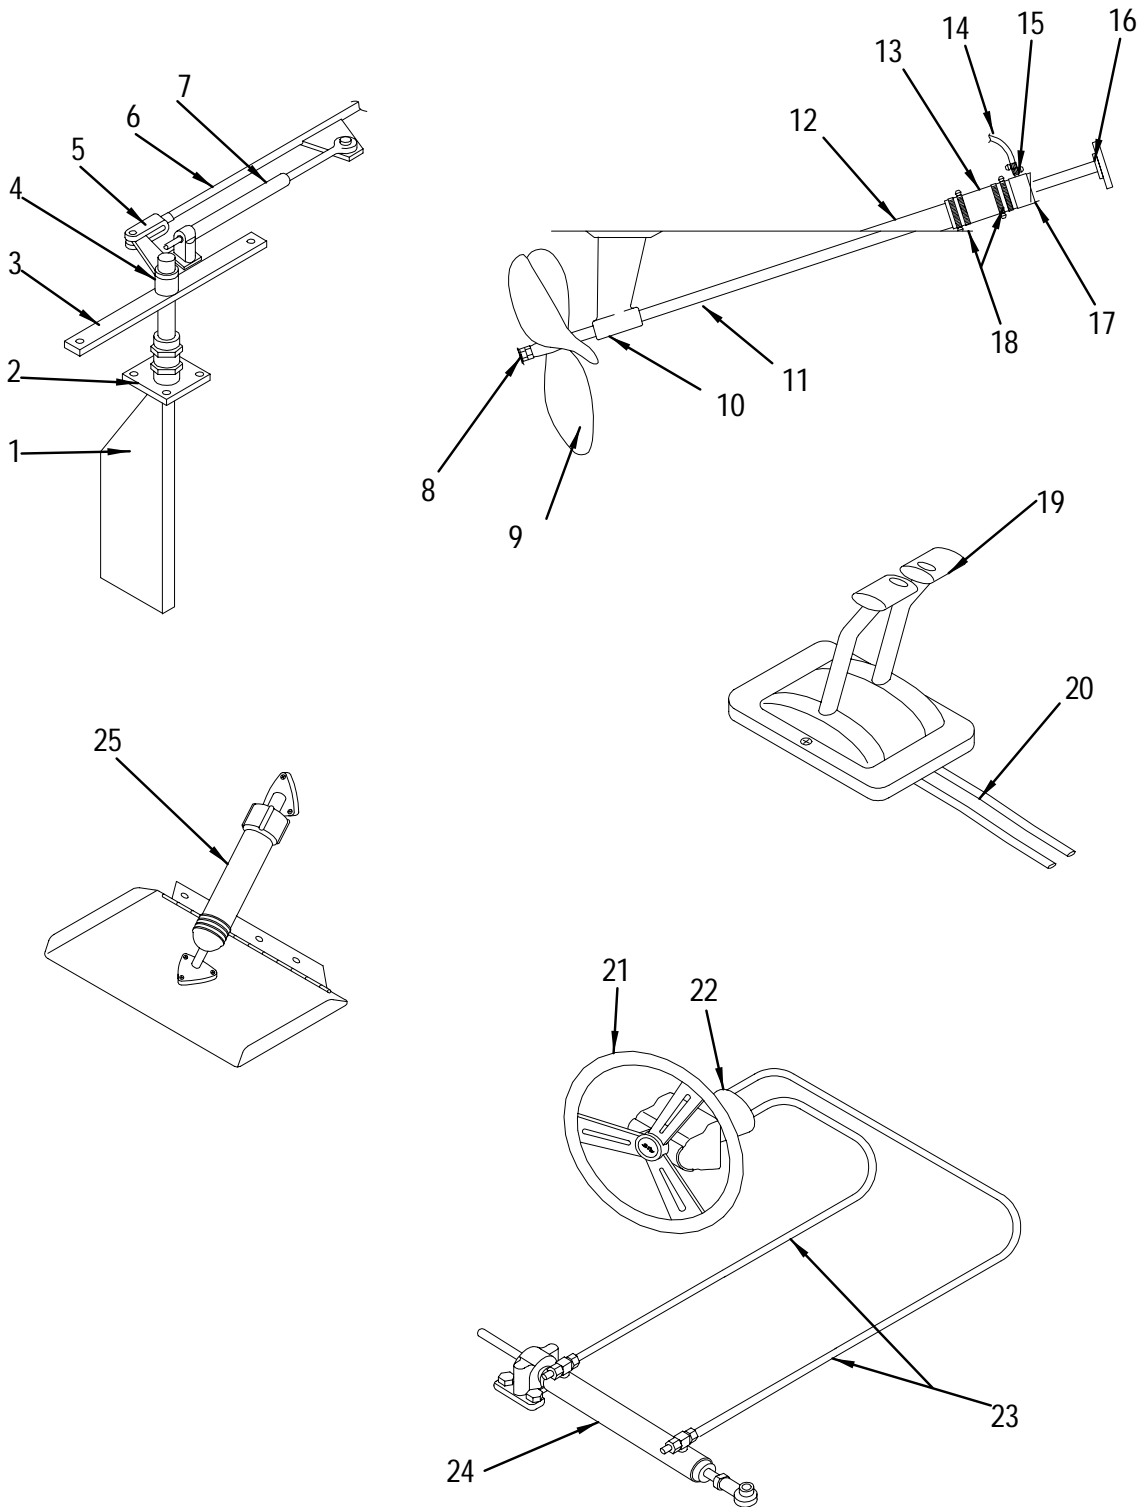

STEERING SYSTEM (V-DRIVE WITH HYDRAULIC STEERING)

STEERING SYSTEM (V-DRIVE WITH HYDRAULIC STEERING)

1	604850	RUDDER, 310SB/350EB
	161257	WASHER, RUDDER WASHER 1.5"
2	587147	STUFFING BOX, RUDDER W/PACK 1.5"DIA
3	161182	RUDDER SUPPORTS, 440AC/390EC
4	161232	RUDDER ARM, 1.5"
	144394	KEY STOCK, RUDDER 1/4"X 1/4"X 12" BRASS
5	143222	RUDDER CLEVIS, 4"LONG X 1"-14 FPT
	144006	WASHER, TIE BAR LOCK WASHER 3/4"
6	1137652	TIE BAR, RUDDER 36.75" HYD STEER W/TAB
7	127050	STEERING, HYD CYLINDER BA125-7ATM
8	1440718	NUT, HEX 1 1/8"X 7 BRZ HVY FULL
	1440726	NUT, HEX 1 1/8"X 7 BRZ HVY JAM
	144402	PIN, COTTER PIN 5/32"X 2" SS
9	1215912	PROP, 17"X 16"X 1.5" L3BLC NIBRAL H/S STANDARD (7.4L MERC MPI V-DRIVE I/B)
	1215920	PROP, 17"X 16"X 1.5" R3BLC NIBRAL H/S STANDARD (7.4L MERC MPI V-DRIVE I/B)
	1269166	PROP, 17"X 17"X 1.5" L3BLC NIBRAL H/S OPTIONAL (7.4L MERC MPI MAG. V-DRIVE I/B)
	1269174	PROP, 17"X 17"X 1.5" R3BLC NIBRAL H/S OPTIONAL (7.4L MERC MPI MAG. V-DRIVE I/B)
	1269174	PROP, 17"X 17"X 1.5" R3BLC NIBRAL H/S OPTIONAL (MERC 4.2L D-TRONIC DIESEL I/B)
	1269166	PROP, 17"X 17"X 1.5" L3BLC NIBRAL H/S OPTIONAL (MERC 4.2L D-TRONIC DIESEL I/B)
10	1137678	STRUT, W/BEARING 340DA-99
11	1137660	SHAFT, SS 1.5"X 68" AQ19 340DA-99
12	758409	SHAFTLOG, 2 5/8"OD X 11"X 5"
13	807545	STUFFING BOX, UHMW 1.5"ID 2 5/8"HOSE
14	684738	HOSE, FUEL 3/8" TYPE A CLASS 1
15	123398	CLAMP, HOSE #06M 5/16"-7/8" SS MINI
16	1440734	COUPLER, SHAFT (1137660)
17	803718	SEAL KIT, SHAFT STUFFING BOX 1.5" W/TOOL
18	256727	CLAMP, HOSE #48 1 5/8"-3.5" SS .505
19	1051689	CONTROL, THRTL/SHFT W/SS HANDLES W/GOLD KNOBS (INBOARD ENGINES ONLY)
	907063	KNOB, CONTROL GOLD SMOOTH (INBOARD ENGINES ONLY)
	907097	KNOB, CONTROL GOLD GROOVED W/RED ID (INBOARD ENGINES ONLY)
	973586	CONTROL, CONVERTER KIT TELEFLEX-TO-MERC (INBOARD ENGINES ONLY)
20	1335884	CABLE, CONTROL TELEFLEX TFXEXTREME 14'
	1335744	CABLE, CONTROL TELEFLEX TFXEXTREME 16'
	1335769	CABLE, CONTROL TELEFLEX TFXEXTREME 18'
	1335777	CABLE, CONTROL TELEFLEX TFXEXTREME 20'
21	1298017	STEERING WHEEL, 3-SPOKE WOOD W/URETH PAD
	322909	EMBLEM, SEA RAY LOGO 1 3/8"ROUND
22	317032	STEERING, HELM PUMP SEA STAR I TILT
23	990093	TUBING, HYD 3/8" BLK (TELEFLEX)
24	127050	STEERING, HYD CYLINDER BA125-7ATM
25	1173764	TRIM TAB, ASSY 16X12 SGL ACT W/3.5"ANGLE
	268508	TRIM TAB, HYD PUMP KIT W/3"NIPPLE