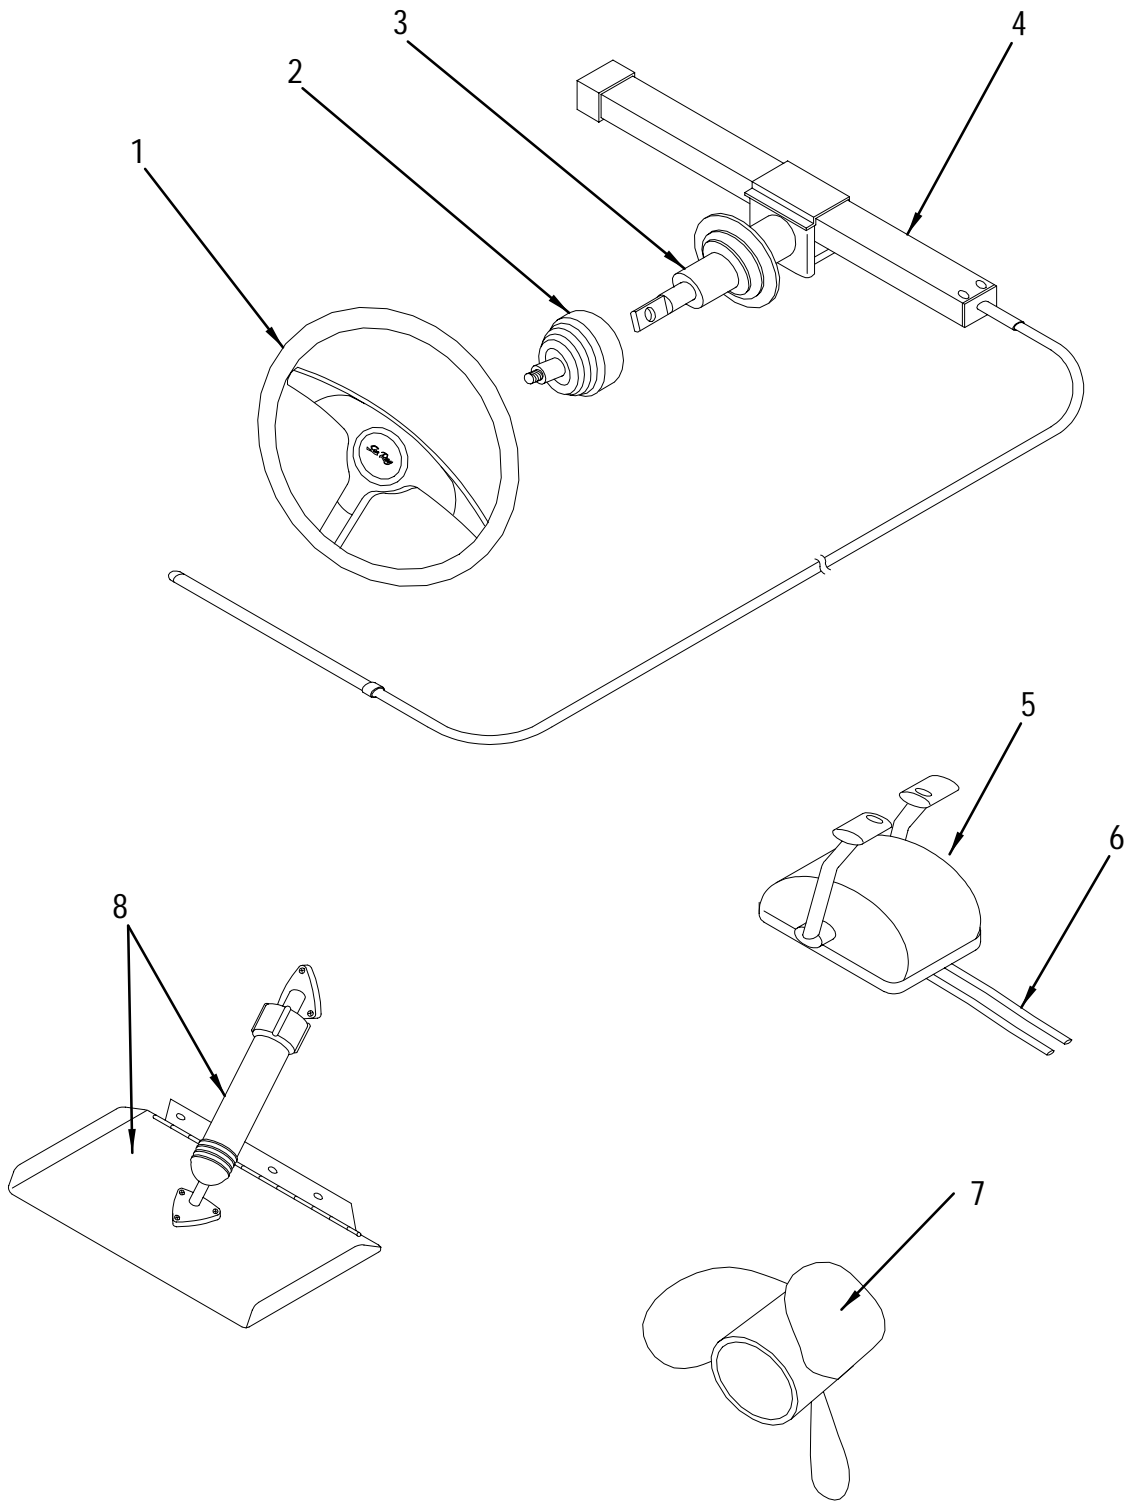

STEERING SYSTEM (STERN DRIVE)