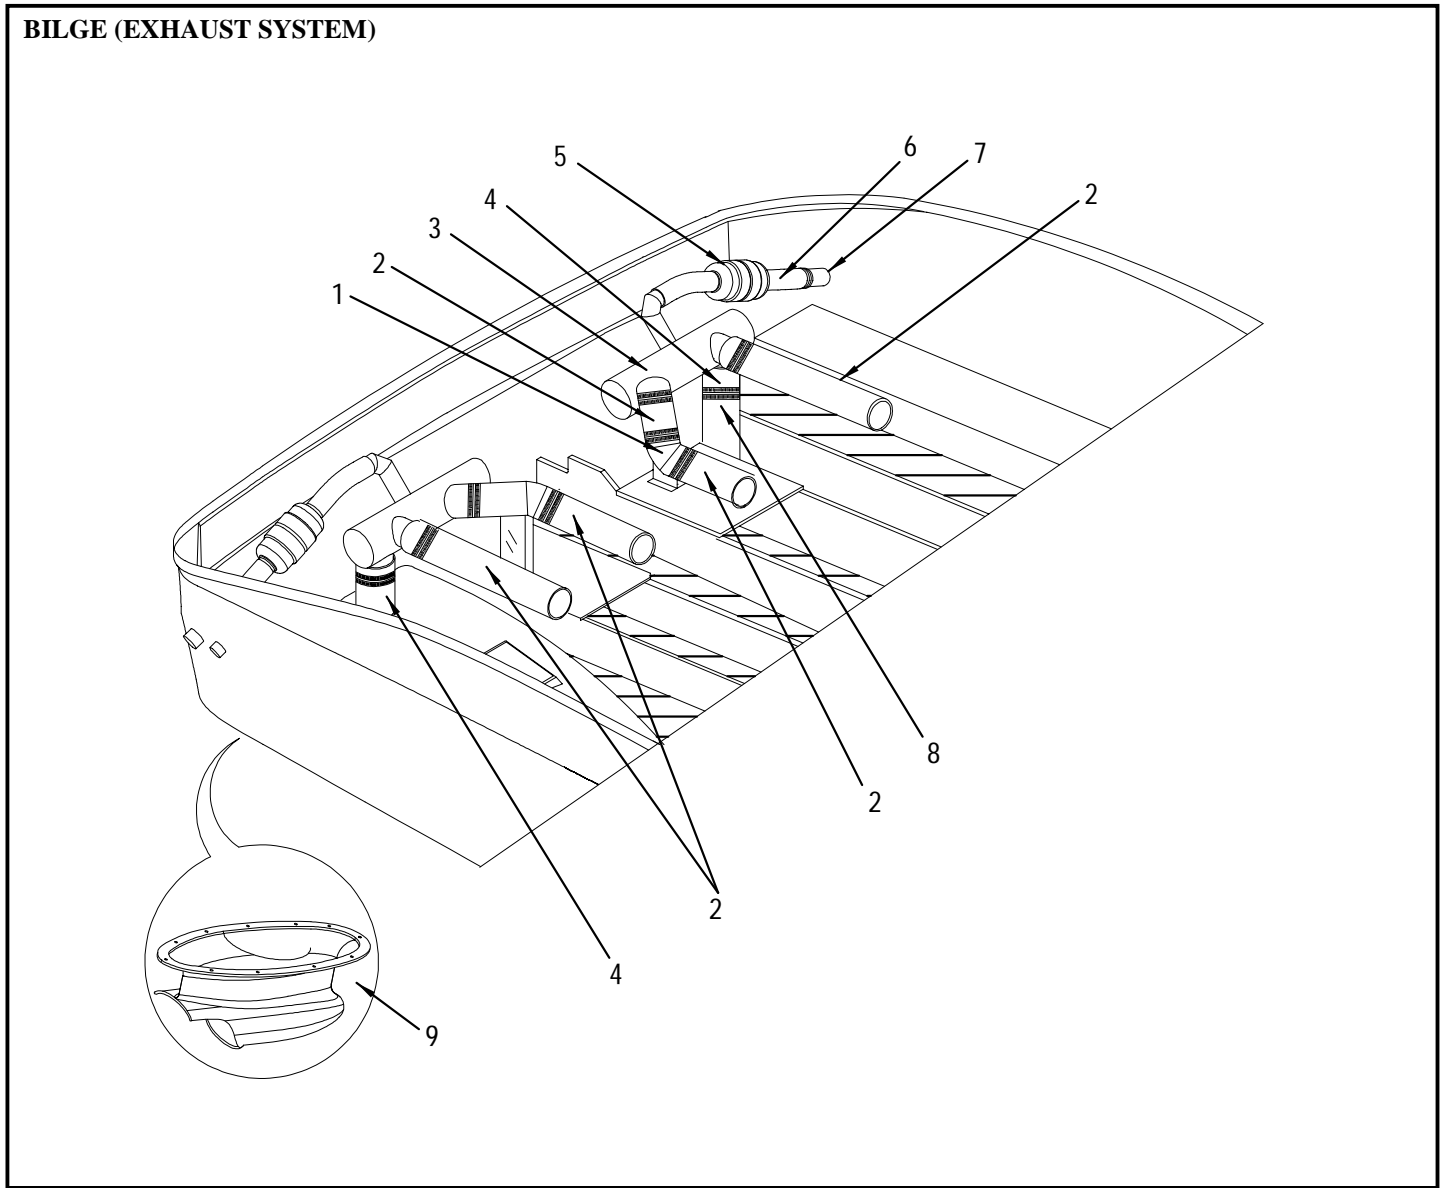

BILGE (EXHAUST SYSTEM)

- 1 1244037 EXHAUST, EL 4"X 12"X 53DEG
- 2 124107 HOSE, EXHAUST 4" SW
- 256743 CLAMP, HOSE #72 3 1/8"-5" SS .505
- 3 1244045 COLLECTOR, EXH SYS 340DA-99 5.7/7.4 PORT REV1
- 1244052 COLLECTOR, EXH SYS 340DA-99 5.7/7.4 STBD REV1
- 4 124115 HOSE, EXHAUST 5" SW
- 256750 CLAMP, HOSE #88 4.25"-6" SS .505
- 5 804799 MUFFLER, 2.5"IN-LINE VERNATONE
- 6 564682 HOSE, EXHAUST 2.5" HW
- 256727 CLAMP, HOSE #48 1 5/8"-3.5" SS .505
- 7 760579 TUBING, EXH GLASS 2.5"X 9"
- 8 760546 TUBING, EXH GLASS 5"X 17"X 19.5DEG
- 9 1215573 EXHAUST, BRZ U/W EXH OUTLET GAS 99

LABELS

- 806349 LABEL, EXHAUST OUTLET (LEXAN)