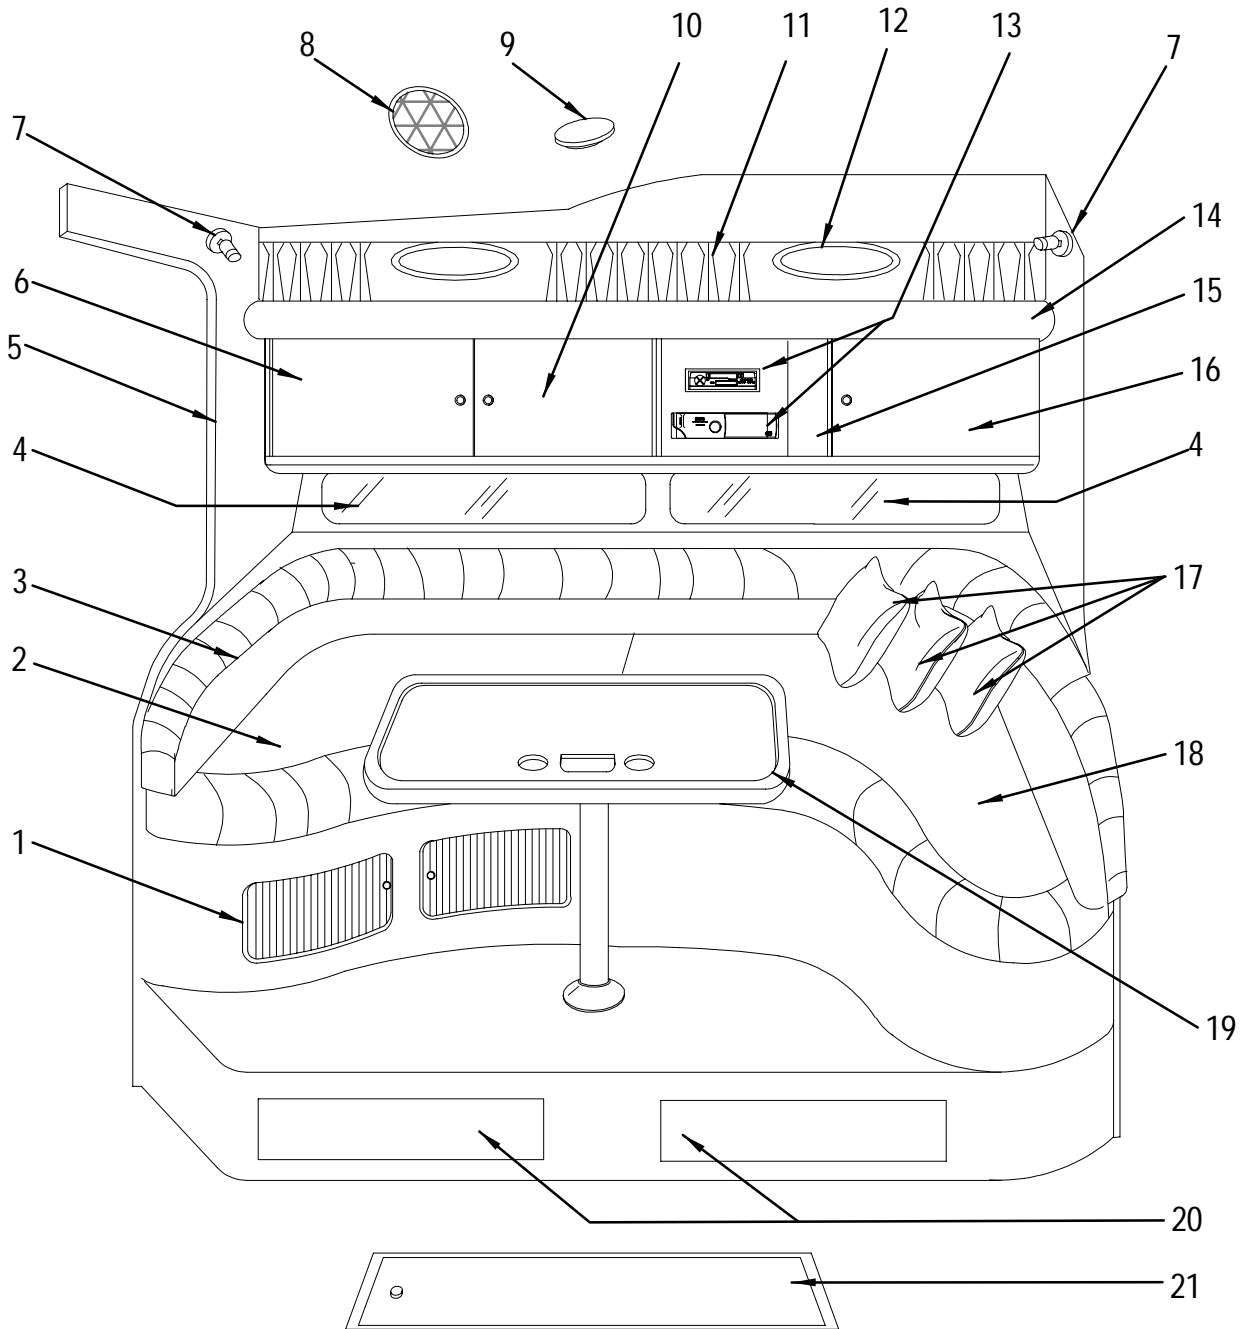

SALON (PLAN B)