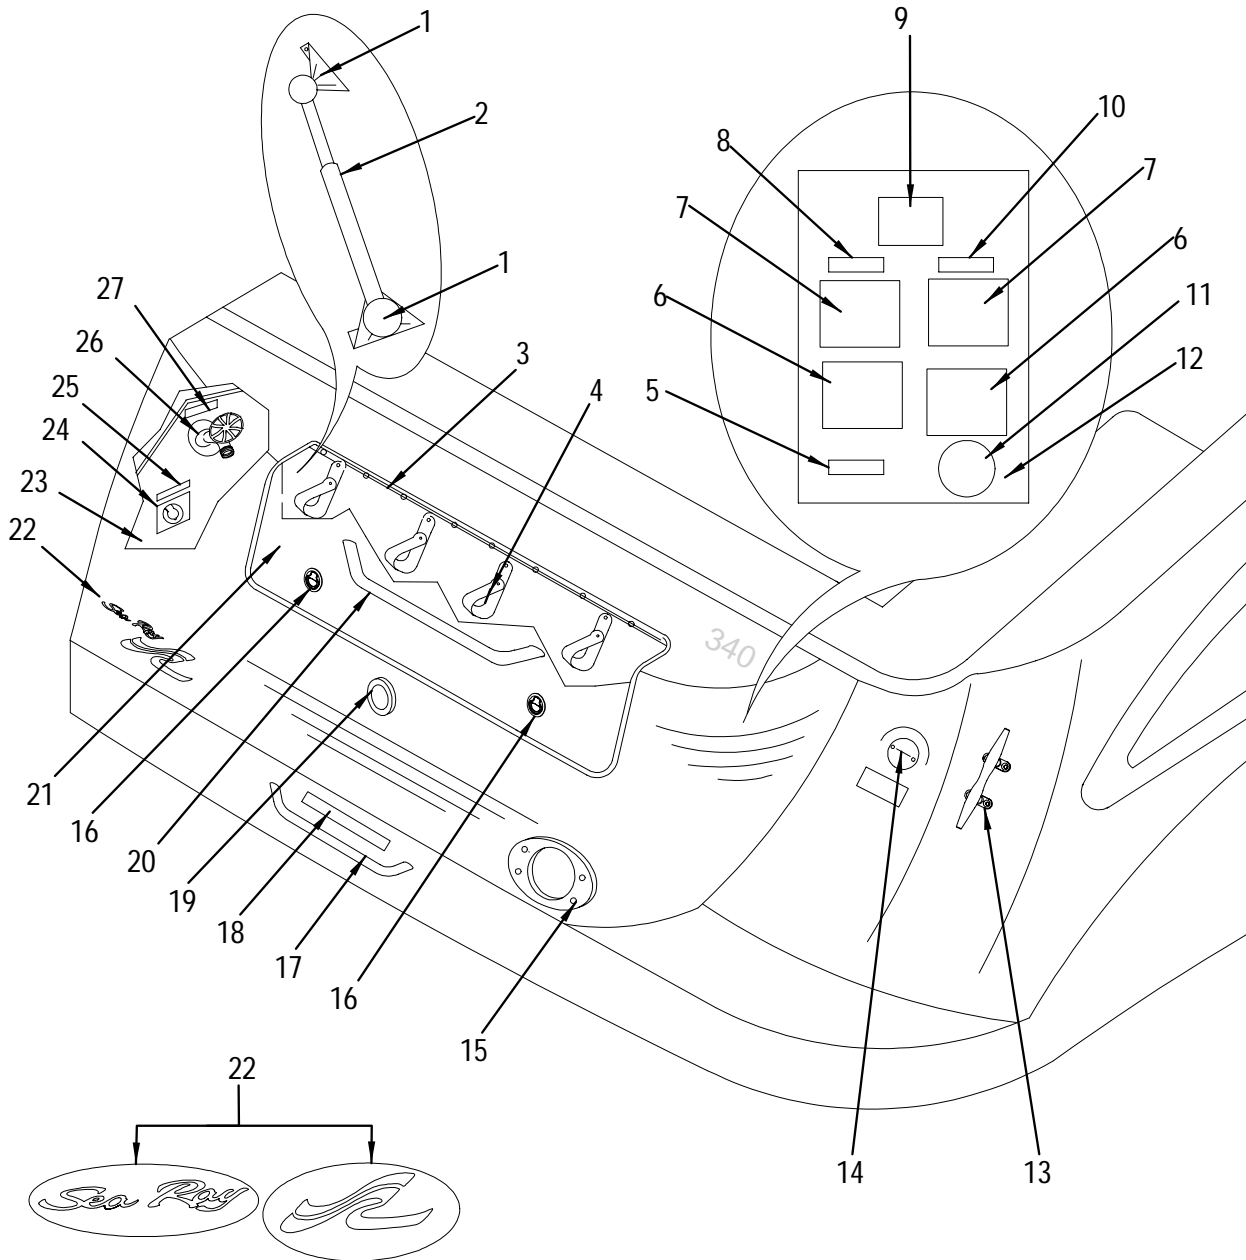

EXTERIOR (TRANSOM)

EXTERIOR (TRANSOM)

1	634550	BRACKET, SS GAS CYL 90DEG L-BRKT W/BALL LONG
2	770461	CYLINDER, GAS 30PSI 15"EXT X 9.5"COMP
3	195479	HINGE, AL CONT FORM/DBL 2.5"X 72" SATIN
4	855809	ROPE, DOCKLINE STRAP WHT W/HDWR (SHORT STYLE)
5	852582	LABEL, UNPLUG SHORE POWER WARNING
6	133678	INLET, SHORE POWER WHT 125V 30A
7	829416	INLET, "MAIN BRKR" HOUSING WHT
8	221770	LABEL, "LINE 1" (LEXAN) A/C OPTION
9	133694	INLET, PHONE/TV CABLE COMBO WHT
10	221788	LABEL, "LINE 2" (LEXAN) A/C OPTION
11	840868	LIGHT, COURTESY ROUND W/FROSTED LENS 12V/5W
	1192368	BULB, REPL FOR #0840868 12V/5W
12	1205111	BULKHD, P/B 340DA-99 AFT TRANS WALL ELEC
	1211705	BULKHD, P/B 340DA-99 AFT TRANS WALL ELEC W/AC AIR CONDITIONER OPTION
13	291666	CLEAT, 10" 4-BOLT SS
	835900	BRACKET, ALUM 1.5"X 1.5"X 13" 3/16"HOLES
14	1109313	DECK PLATE, GAS SS 1.5" RED CLR-CODE
	522557	DECK PLATE, CAP W/CHAIN GAS/WATER
	522599	KEY, DECK PLATE CAP
15	981092	INSERT, HDPE OVAL HAWSE HOLE ARW
16	1411453	LATCH, FLUSH MOUNT PULL SS
	1418060	SHIM, RUBBER 6MM SS LATCH
17	777243	RAIL, GRAB 12" STREAMLINE W/FLANGES 95 (304)
18	1112879	LABEL, DANGER SHUT OFF ENG WHEN NEAR SWIMMERS
19	1227412	LIGHT, NAV STERN FLUSH MT RND CHR/BRS N/STUDS
	901199	BULB, STERN NAV LIGHT REPL #137406-1227412
20	1185297	RAIL, GRAB 340DA-99 WET BAR
21	1275288	LID, RTM 290/310/340DA-99 TRANS WALL ARW
	844746	HINGE, SS CONT 1.5"X 32" W/1/8"PIN
22	735597	EMBLEM, "SEA RAY" SCRIPT GOLD 13" BLACK & GOLD EXTERIOR COLOR
	211607	EMBLEM, "SEA RAY" SCRIPT CHROME 13" BLUE, GREEN EXTERIOR COLORS
	735605	EMBLEM, S/R LOGO/WAVE GOLD MED BLACK & GOLD EXTERIOR COLOR
	205575	EMBLEM, S/R LOGO/WAVE CHROME MED BLUE, GREEN, EXTERIOR COLORS
23	1205129	BULKHD, HDPE 340DA-99 AFT TRANS WALL PORT
24	141168	INLET, WATER W/PRESS REGULATOR WHT
25	852616	LABEL, LEAVING DOCKSIDE WATER CONNECTED WARN
26	1096262	FAUCET, SILLCOCK WASHDOWN (WHITECAP)
27	221903	LABEL, FRESH WATER (LEXAN)

NOT SHOWN ELECTRICAL

	1244367	CORD SET, 120V/30A 50FT POWERCORD PLUS
	133652	ADAPTER, SHORE CORD 125V/30A(F)-125V/15A(M)