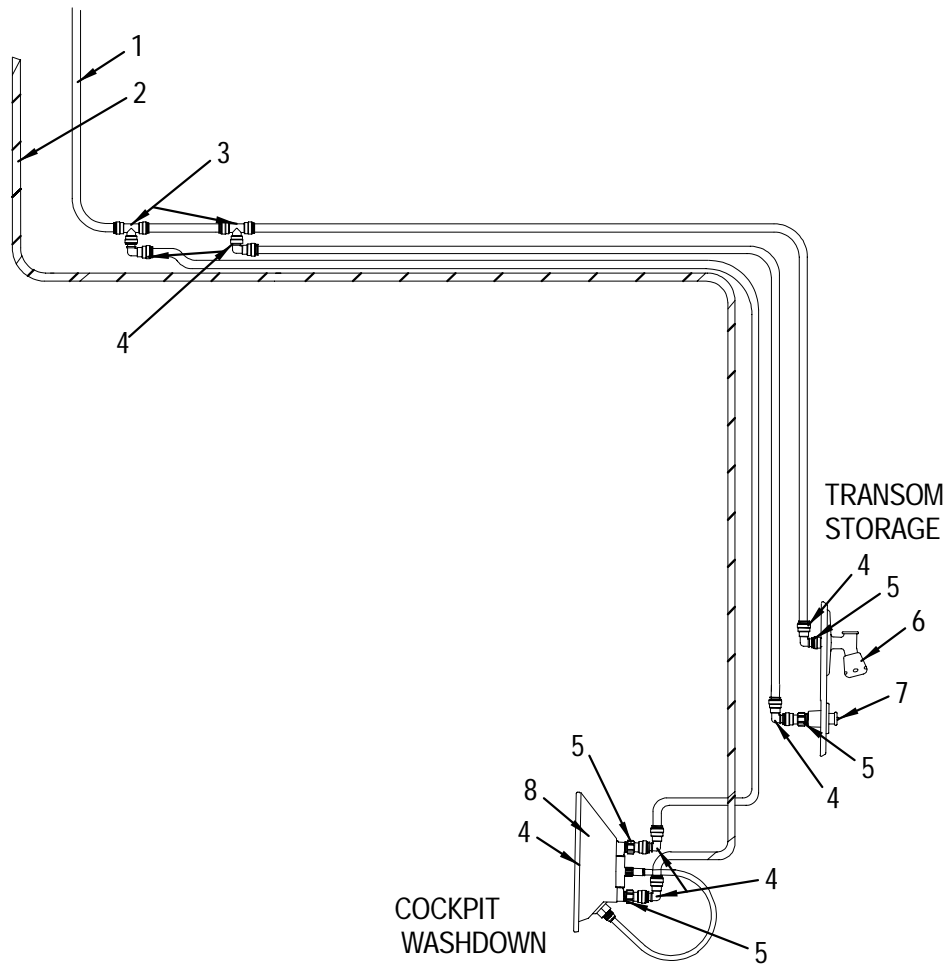

WATER SYSTEM (COCKPIT)

WATER SYSTEM (COCKPIT)

- 1 1210160 TUBING, SEATECH 15MM X 11MM X 250' BLUE
- 2 1210194 TUBING, SEATECH 15MM X 11MM X 250' RED
- 3 1214824 TEE, SEATECH EQUAL 15MM
- 4 1214840 ELBOW, SEATECH 90DEG STEM 15MM
- 5 1210178 ADAPTER, SEATECH 1/2"F-15MM BRASS
- 6 1096262 FAUCET, SILLCOCK WASHDOWN (WHITECAP)
- 7 141168 INLET, WATER W/PRESS REGULATOR WHT
- 8 736702 FAUCET, WASHDOWN BOX W/MIXER (AQUATIK) VERT
- 1302579 FAUCET, WASHDOWN SHOWER UNIT ONLY (AQUATIK)
- 1302587 FAUCET, WASHDOWN DOOR ONLY (AQUATIK)
- 1302595 FAUCET, WASHDOWN HOSE W/FPT ONLY (AQUATIK)
- 1302603 FAUCET, WASHDOWN SPRAYER HEAD ONLY (AQUATIK)
- 1302504 FAUCET, CARTRIDGE CERAMIC 90DEG RH
- 1298710 FAUCET, CARTRIDGE CERAMIC 90DEG LH