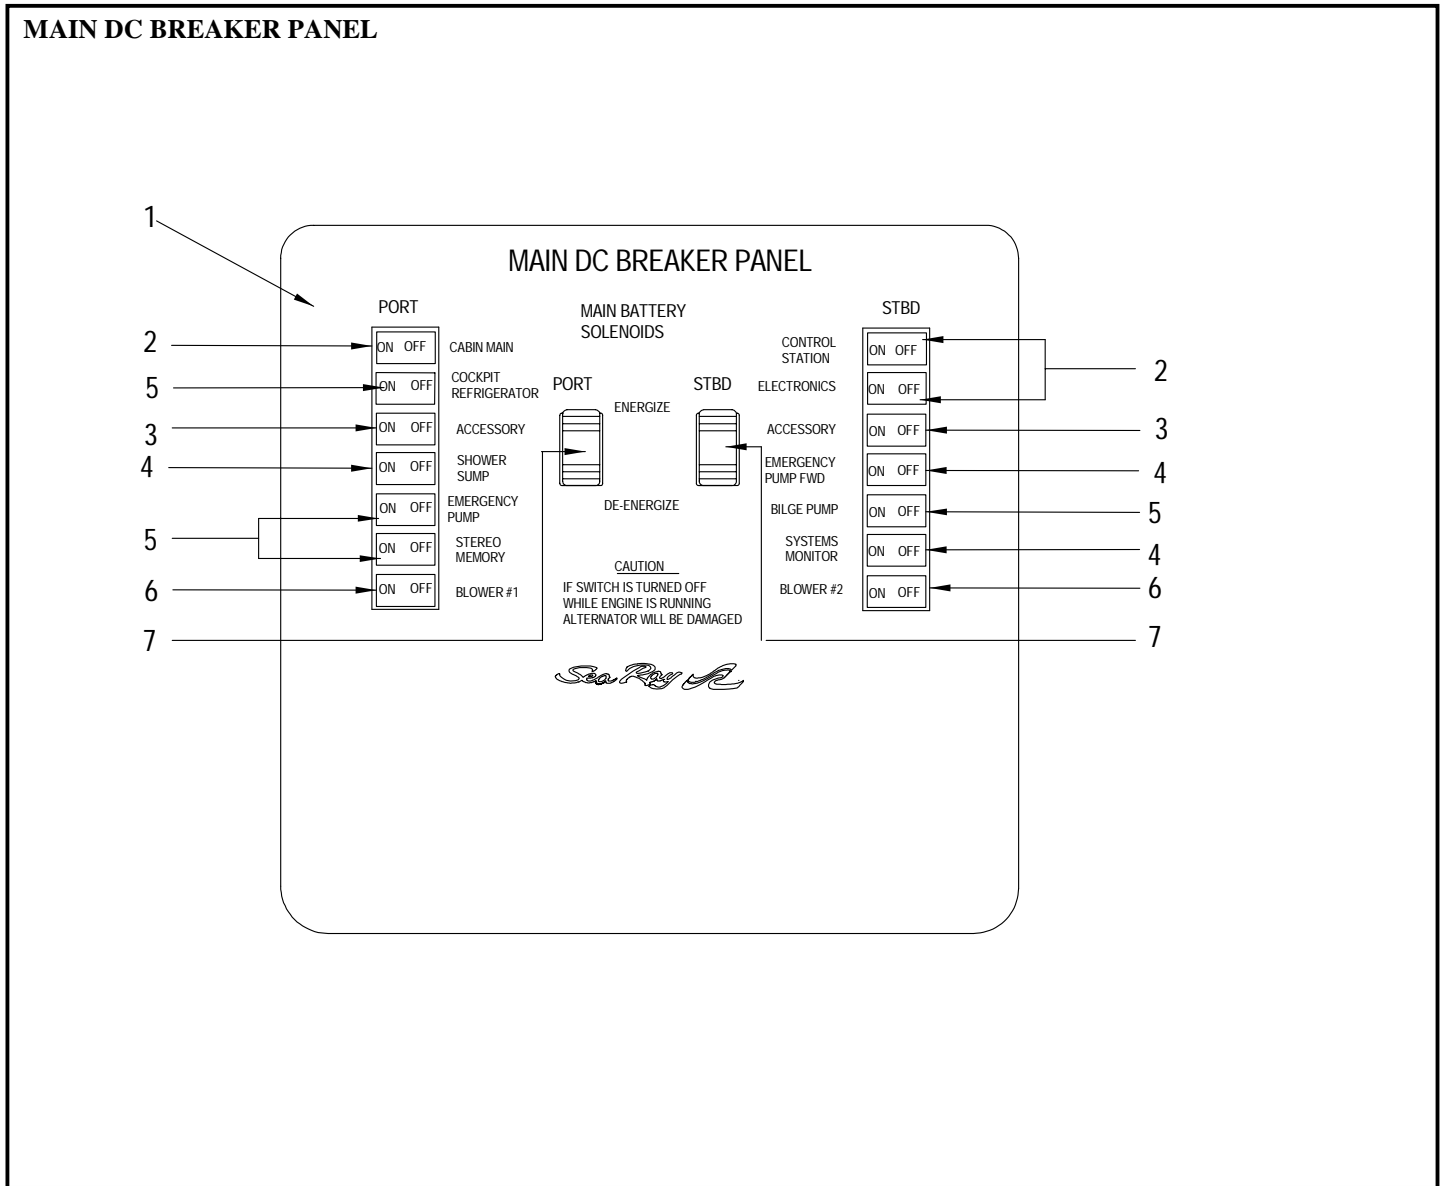

MAIN DC BREAKER PANEL

- 1 1176544 PANEL, 340DA-99 MAIN DC BRKR
- 1367663 PANEL, BLANK:340DA-00 MAIN DC BRKR
- 2 1181775 BRKR/ROCK, SGL-POLE MNL RSET DC IGNPRT 50A YL
- 3 432872 PLUG, BRKR/ROCK
- 4 1181726 BRKR/ROCK, SGL-POLE MNL RSET DC IGNPRT 5A YLW
- 5 1181742 BRKR/ROCK, SGL-POLE MNL RSET DC IGNPRT 10A YL
- 6 1181734 BRKR/ROCK, SGL-POLE MNL RSET DC IGNPRT 6A YEL
- 7 1733928 BODY, ROCK SW DPDT MOM 12V W/L ED LAMP
- 679324 ACTUATOR, ROCK BLK W/BLUE LENS ACCY