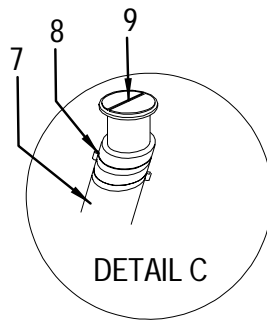

FUEL SYSTEM

**FUEL SYSTEM**

1	123786	HOSE, FUEL 1/2" TYPE A CLASS 1
2	170621	FERRULE, FUEL LINE 1/2"
3	170605	FITTING, BRASS 1/2" BARB/NUT
4	169920	ADAPTER, BRASS 1/4"MPT X 1/2"SAE
5	169748	ELBOW, BRASS 90DEG 1/2"SAE X 3/8"MPT
6	184077	BUSHING, SS THD 3/8"FPT X 1/2"MPT
7	123745	HOSE, FUEL 1.5" TYPE A CLASS 2
8	256701	CLAMP, HOSE #28 1 5/16"-2.25" SS .505
9	1109313	DECK PLATE, GAS SS 1.5" RED CLR-CODE
	522599	KEY, DECK PLATE CAP
10	123778	HOSE, FUEL 5/8" TYPE A CLASS 2
11	256677	CLAMP, HOSE #12 1/2"-1.25" SS .505
12	126888	VENT, FUEL/WATER TANK 5/8"X 3"
13	224329	VALVE, BRASS FUEL SHUT-OFF ELEC 12V SKINNER
	306936	BRACKET, FUEL SHUT-OFF VALVE (SKINNER-ELEC)
	1199843	BLOCK, P/B 340DA-99 FUEL VALVE MNT 3"X3"X1/2"
14	1275544	SENDING UNIT, FUEL ADJ 11"X 11.5" 420AC
15	1140185	TANK, FUEL 340DA-99 116GAL PORT
16	836080	BRACKET, PVC 1.5"X 1.5"X 12" 1/4"HOLES
	485318	TAPE, FOAM CLSD-CELL NEOPRENE 3/8"TH X 2"W
17	1140193	TANK, FUEL 340DA-99 109GAL STBD