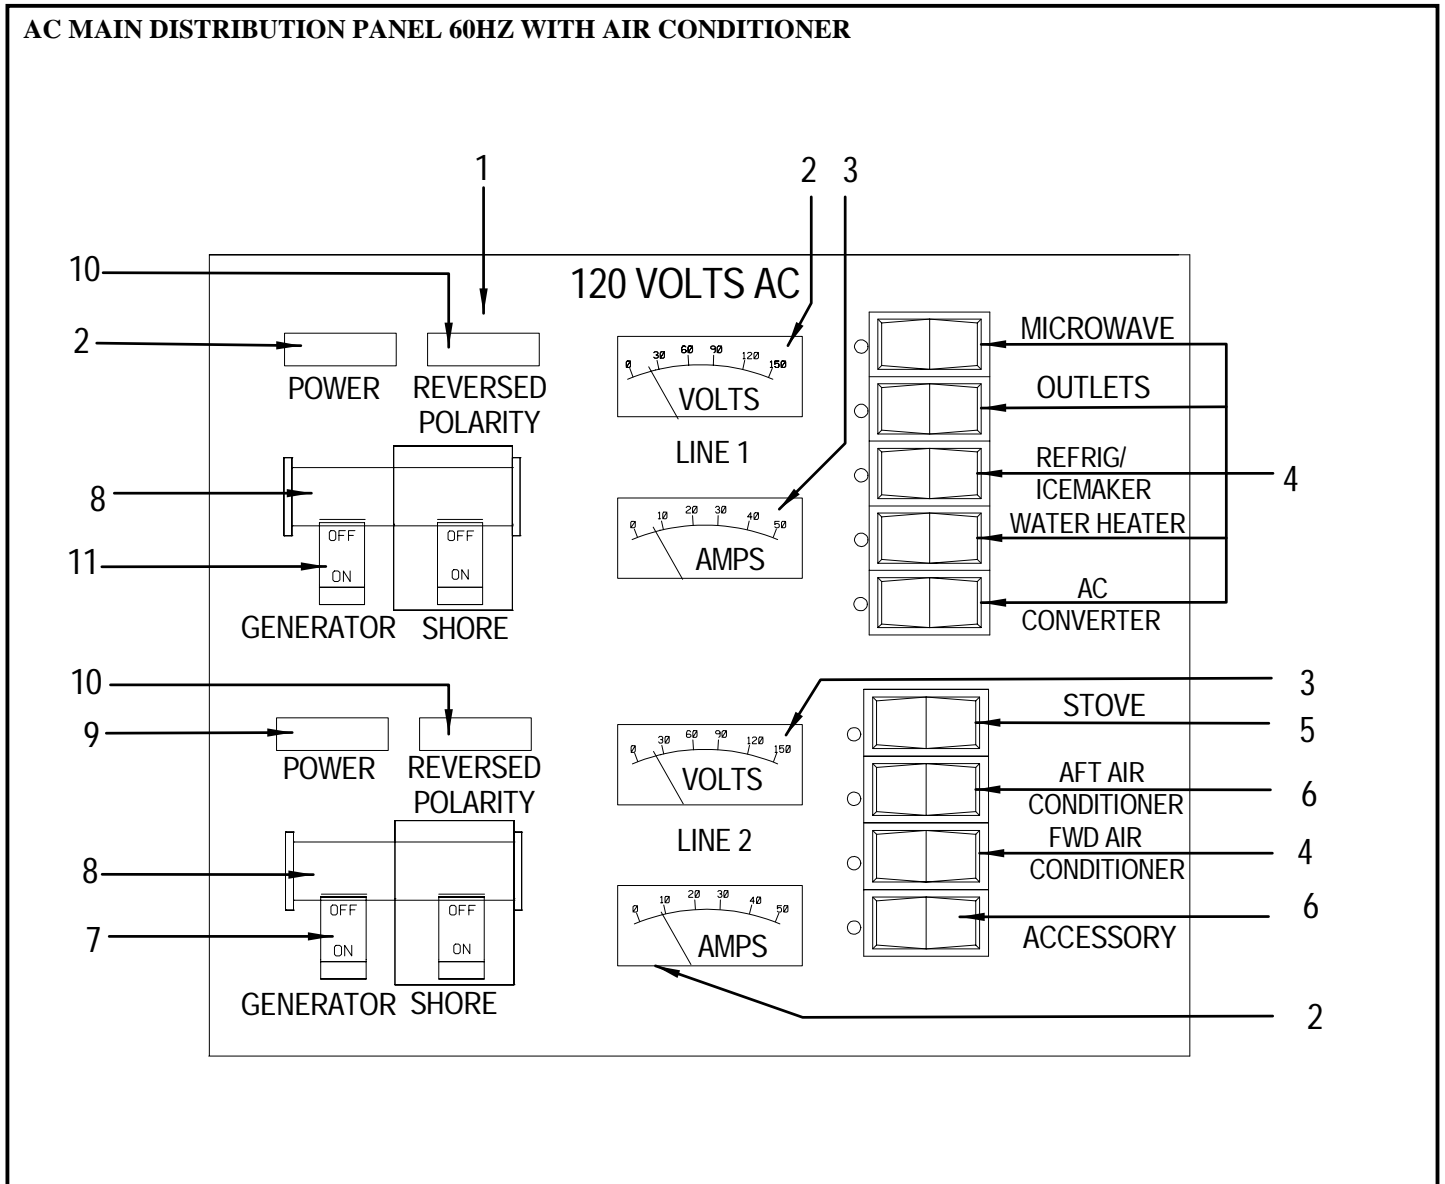

AC MAIN DISTRIBUTION PANEL 60HZ WITH AIR CONDITIONER

- 1 1182245 PANEL, 340DA-99 MDP 120VAC W/OPT AC/GEN
- 1182294 PANEL, BLANK:340DA-99 MDP 120V W/OPT A/C/GEN
- 2 767608 GAUGE, VOLTMETER AC 0-150 ANALOG WINDOW MT SM
- 3 767590 GAUGE, AMMETER AC 0-50 ANALOG WINDOW MT SMALL
- 768788 GAUGE, AMMETER AC 1000:1 CURRENT TRANSFORMER
- 4 332031 BRKR/ROCK, SGL-POLE AC/DC HORZ 15A WHT
- 5 331991 BRKR/ROCK, SGL-POLE AC/DC HORZ 20A WHT
- **OPTIONAL**
- 6 432872 PLUG, BRKR/ROCK
- 7 648873 BRKR/ROCK, 2-POLE AC/DC VERT 30A WHT
- **GENERATOR & SHORE BRKR (LINE 2)**
- 8 340679 SLIDE ASSY, SLIDE BAR MDP PANEL
- 9 572529 LIGHT, POLARITY GRN 125V
- 10 557611 LIGHT, POLARITY RED 125V
- 11 595926 BRKR/ROCK, 2-POLE AC/DC VERT 50A WHT
- **GENERATOR (LINE 1)**
- 648873 BRKR/ROCK, 2-POLE AC/DC VERT 30A WHT
- **SHORE BRKR (LINE 1)**