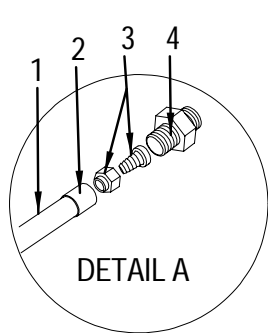

FUEL SYSTEM

**FUEL SYSTEM**

1	123786	HOSE, FUEL 1/2" TYPE A CLASS 1
2	170621	FERRULE, FUEL LINE 1/2"
3	170605	FITTING, BRASS 1/2" BARB/NUT
4	169920	ADAPTER, BRASS 1/4"MPT X 1/2"SAE
5	169748	ELBOW, BRASS 90DEG 1/2"SAE X 3/8"MPT
6	184077	BUSHING, SS THD 3/8"FPT X 1/2"MPT
7	123745	HOSE, FUEL 1.5" TYPE A CLASS 2
8	256701	CLAMP, HOSE #28 1 5/16"-2.25" SS .505
9	1109313	DECK PLATE, GAS SS 1.5" RED CLR-CODE
	522599	KEY, DECK PLATE CAP
10	123778	HOSE, FUEL 5/8" TYPE A CLASS 2
11	256677	CLAMP, HOSE #12 1/2"-1.25" SS .505
12	126888	VENT, FUEL/WATER TANK 5/8"X 3"
13	224329	VALVE, BRASS FUEL SHUT-OFF ELEC 12V SKINNER
	306936	BRACKET, FUEL SHUT-OFF VALVE (SKINNER-ELEC)
	1199843	BLOCK, P/B 340DA-99 FUEL VALVE MNT 3"X3"X1/2"
14	1275544	SENDING UNIT, FUEL ADJ 11"X 11.5" 420AC
15	1140185	TANK, FUEL 340DA-99 116GAL PORT
16	836080	BRACKET, PVC 1.5"X 1.5"X 12" 1/4"HOLES
	485318	TAPE, FOAM CLSD-CELL NEOPRENE 3/8"TH X 2"W
17	1140193	TANK, FUEL 340DA-99 109GAL STBD