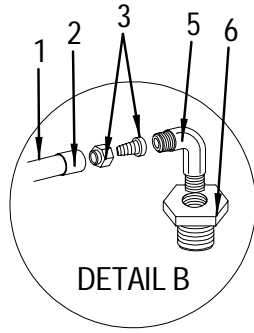

FUEL SYSTEM

**FUEL SYSTEM**

1	123786	HOSE, FUEL 1/2" TYPE A CLASS 1
2	170621	FERRULE, FUEL LINE 1/2"
3	170605	FITTING, BRASS 1/2" BARB/NUT
4	169920	ADAPTER, BRASS 1/4"MPT X 1/2"SAE
5	169748	ELBOW, BRASS 90DEG 1/2"SAE X 3/8"MPT
6	184077	BUSHING, SS THD 3/8"FPT X 1/2"MPT
7	123745	HOSE, FUEL 1.5" TYPE A CLASS 2
8	256701	CLAMP, HOSE #28 1 5/16"-2.25" SS .505
9	1109313	DECK PLATE, GAS SS 1.5" RED CLR-CODE
	522599	KEY, DECK PLATE CAP
10	123778	HOSE, FUEL 5/8" TYPE A CLASS 2
11	256677	CLAMP, HOSE #12 1/2"-1.25" SS .505
12	126888	VENT, FUEL/WATER TANK 5/8"X 3"
13	224329	VALVE, BRASS FUEL SHUT-OFF ELEC 12V SKINNER
	306936	BRACKET, FUEL SHUT-OFF VALVE (SKINNER-ELEC)
	1199843	BLOCK, P/B 340DA-99 FUEL VALVE MNT 3"X3"X1/2"
14	1275544	SENDING UNIT, FUEL ADJ 11"X 11.5" 420AC
15	1140185	TANK, FUEL 340DA-99 116GAL PORT
16	836080	BRACKET, PVC 1.5"X 1.5"X 12" 1/4"HOLES
	485318	TAPE, FOAM CLSD-CELL NEOPRENE 3/8"TH X 2"W
17	1140193	TANK, FUEL 340DA-99 109GAL STBD