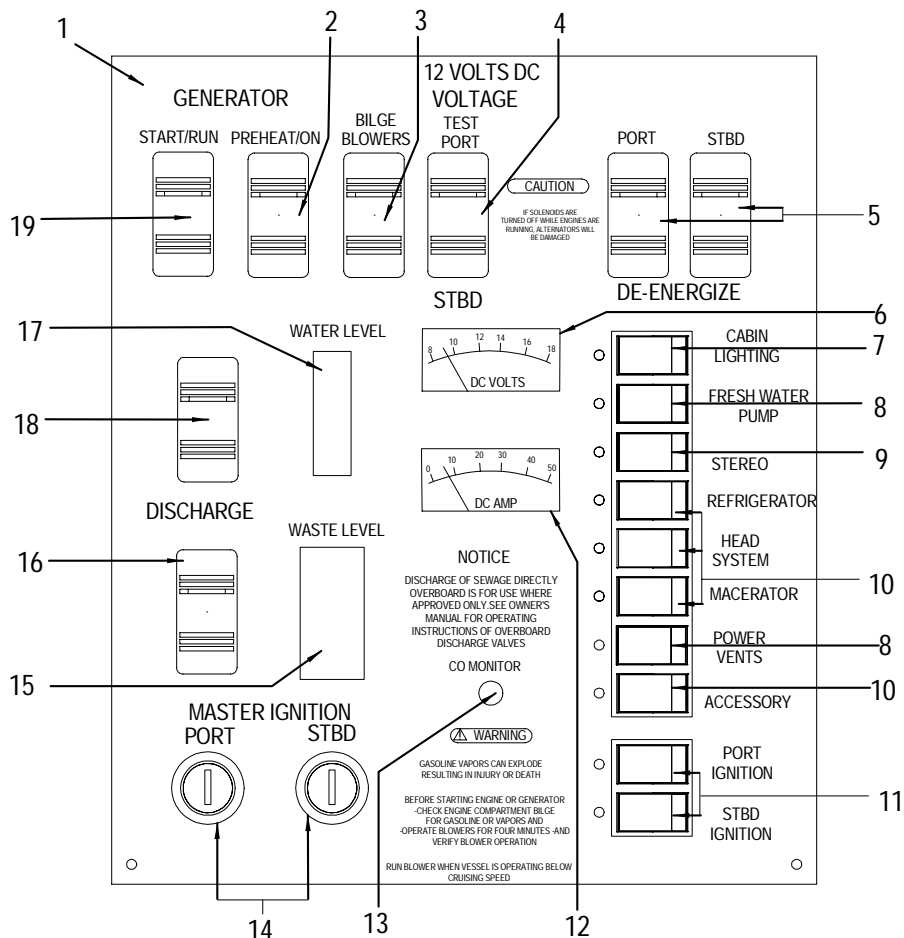

DC MAIN DISTRIBUTION PANEL 12V WITH GAS GENERATOR

DC MAIN DISTRIBUTION PANEL 12V WITH GAS GENERATOR

- 1 1182278 PANEL, 340DA-99 DC DIST
- 1182328 PANEL, BLANK:340DA-99 DC DIST
- 1182286 PANEL, 340DA-99 DC DIST W/OPT GEN
- 2 670539 BODY, ROCK SW DPST MOM
- 681486 ACTUATOR, ROCK BLK W/O LENS ACCY
- 3 799304 BODY, ROCK SW SPST (MOM) BLK W/IND INC LAMP
- 679324 ACTUATOR, ROCK BLK W/BLUE LENS ACCY
- 4 719849 BODY, ROCK SW SPDT ON-(MOM ON)
- 681486 ACTUATOR, ROCK BLK W/O LENS ACCY
- 5 1733928 BODY, ROCK SW DPDT MOM 12V W/LED LAMP
- 1199421 ACTUATOR, ROCK VERT BLK W/BLUE LENS BATT SYS
- 6 767616 GAUGE, VOLTMETER DC 8-16 ANALOG WINDOW MT SM
- 7 352112 BRKR/ROCK, SGL-POLE AC/DC HORZ 20A RED
- 8 352013 BRKR/ROCK, SGL-POLE AC/DC HORZ 10A RED
- 9 353326 BRKR/ROCK, SGL-POLE AC/DC HORZ 5A WHT
- 10 352062 BRKR/ROCK, SGL-POLE AC/DC HORZ 15A RED
- 11 807016 BRKR/ROCK, SGL-POLE AC/DC HORZ 10A RED W/GUAR
- 12 767624 GAUGE, AMMETER DC 0-50 ANALOG WINDOW MT SMALL
- 13 432955 BRKR, P/BTN-MANUAL RESET 1A ETA
- 14 719880 SWITCH, IGN 2-POS ON-OFF
- 15 893800 PANEL, WASTE LEVEL INDICATOR 12V
- 16 648097 BODY, ROCK SW SPST BLK 12V INCAND
- 679324 ACTUATOR, ROCK BLK W/BLUE LENS ACCY
- 17 806901 INDICATOR, WATER LEVEL 12V

- 18 679332 BODY, ROCK SW SPST MOM
- 681486 ACTUATOR, ROCK BLK W/O LENS ACCY
- 19 758045 BODY, ROCK SW 2 CKT PROG W/IND LMP
- 679324 ACTUATOR, ROCK BLK W/BLUE LENS ACCY