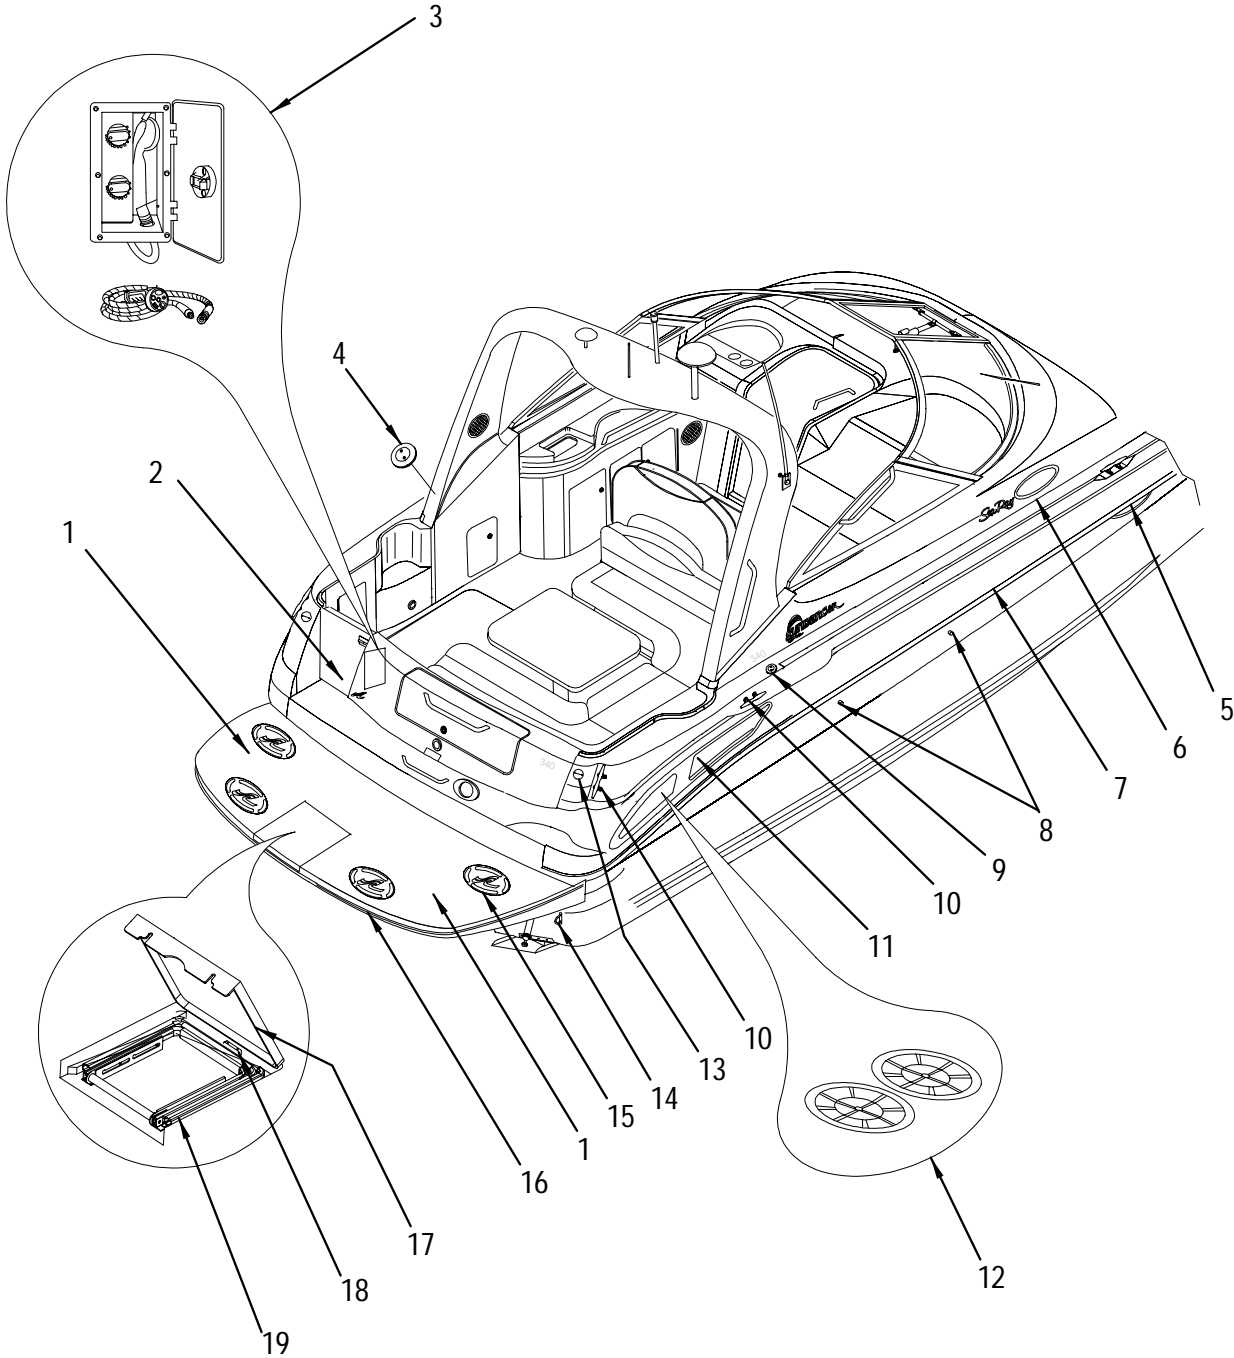

31	817700	TRIM RING, PORTLIGHT 3/8" SS
32	1107044	PORTLIGHT, HANDLES QUICKDOGS (BOMAR)
33	1331313	PORTLIGHT, SCREEN 3/8"X 7/8"
	1331735	PORTLIGHT, GASKET ONLY (BOMAR)
34	1109313	DECK PLATE, GAS SS 1.5" RED CLR-CODE
	522557	DECK PLATE, CAP W/CHAIN GAS/WATER
	522599	KEY, DECK PLATE CAP
35	1109347	DECK PLATE, WASTE SS BLK CLR-CODE
	522581	DECK PLATE, CAP W/CHAIN
	522599	KEY, DECK PLATE CAP

LABELS

1206424	LABEL, WINDLASS BREAKER
1112879	LABEL, DANGER SHUT OFF ENG WHEN NEAR SWIMMERS
221861	LABEL, SLING (LEXAN)
852533	LABEL, FUEL RECOMMENDATION
921759	LABEL, DANGER STAY CLEAR OF MOVING PARTS
996199	LABEL, ABYC MEMBERSHIP
1105477	DECAL, PREFERRED CUSTOMER CLUB

EXTERIOR (AFT VIEW)