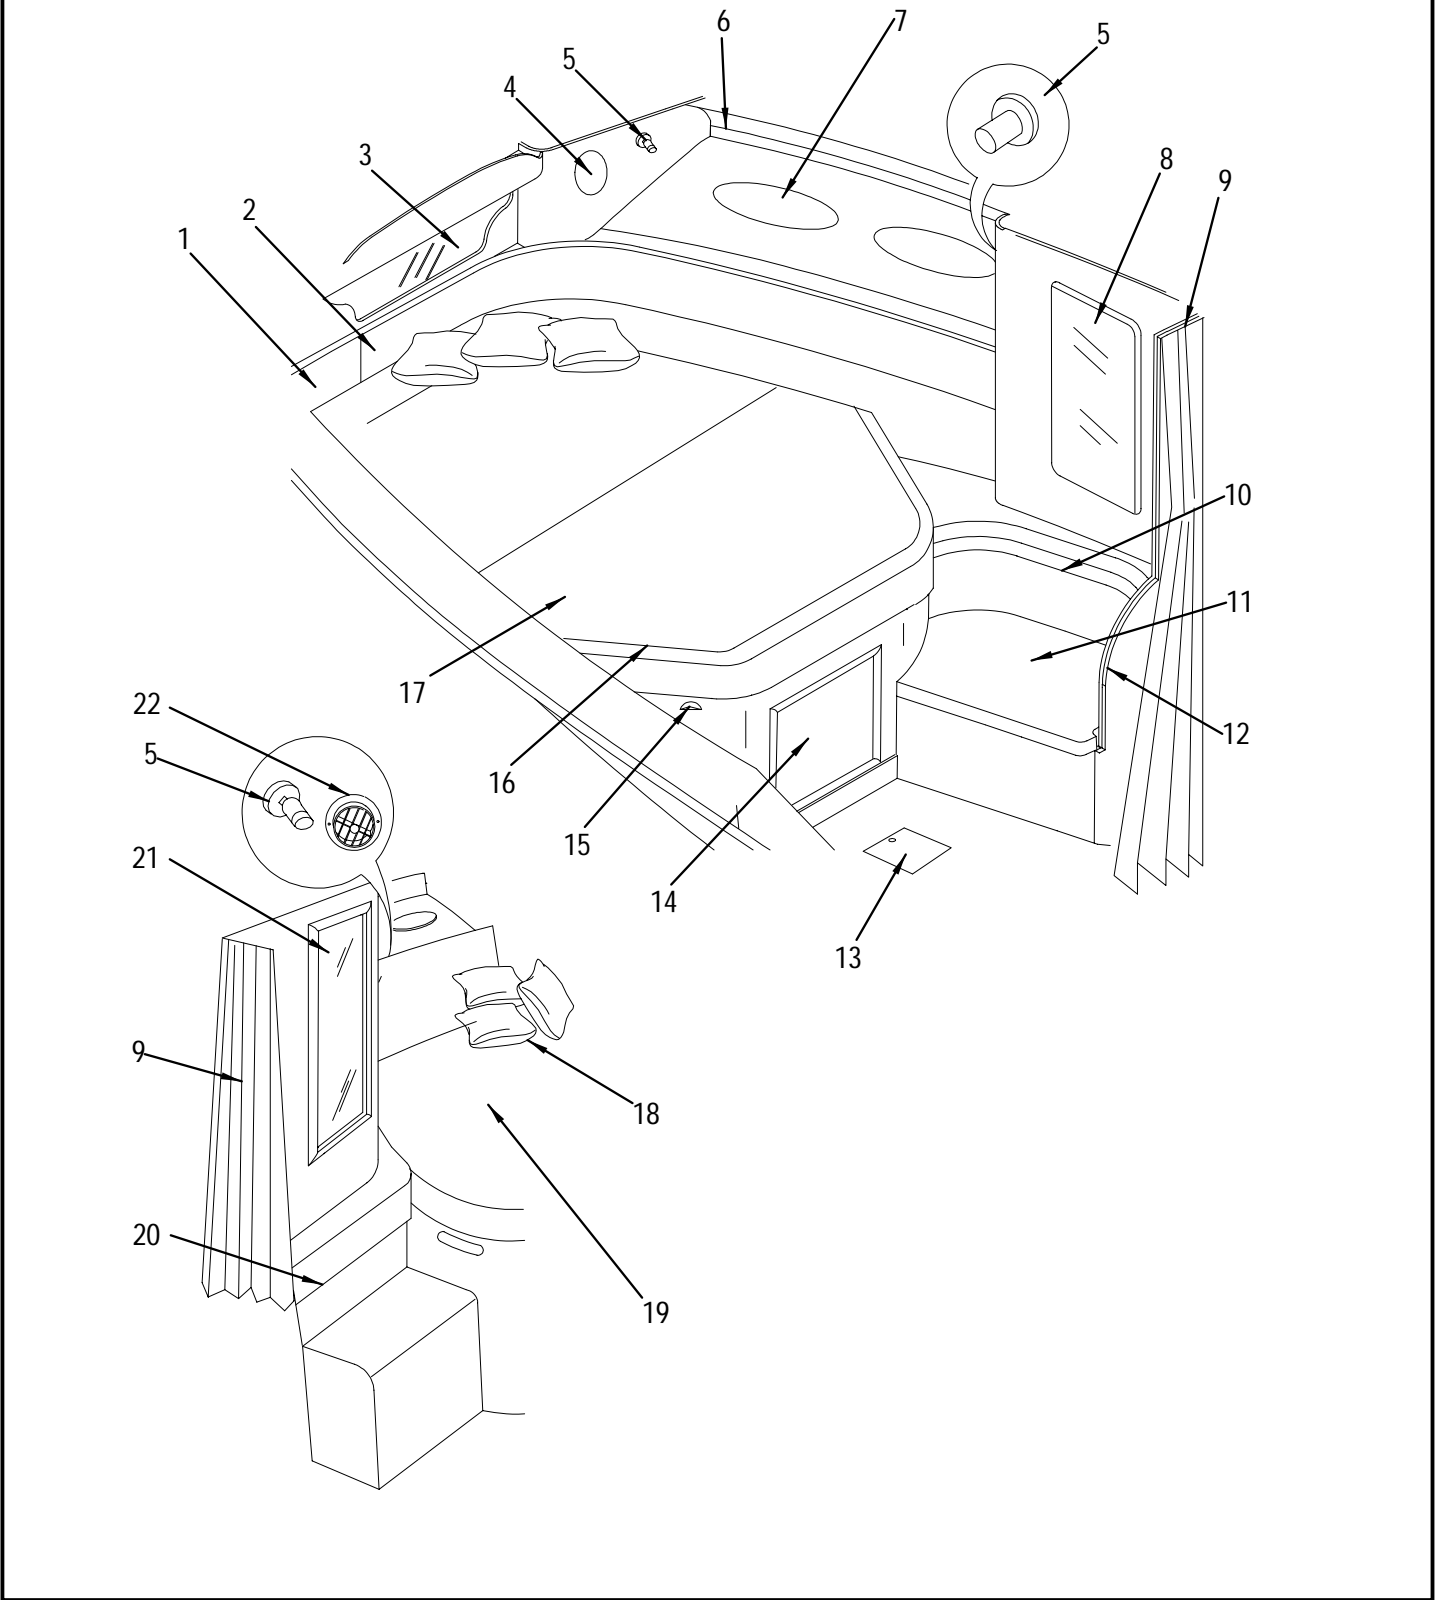

FORWARD STATEROOM