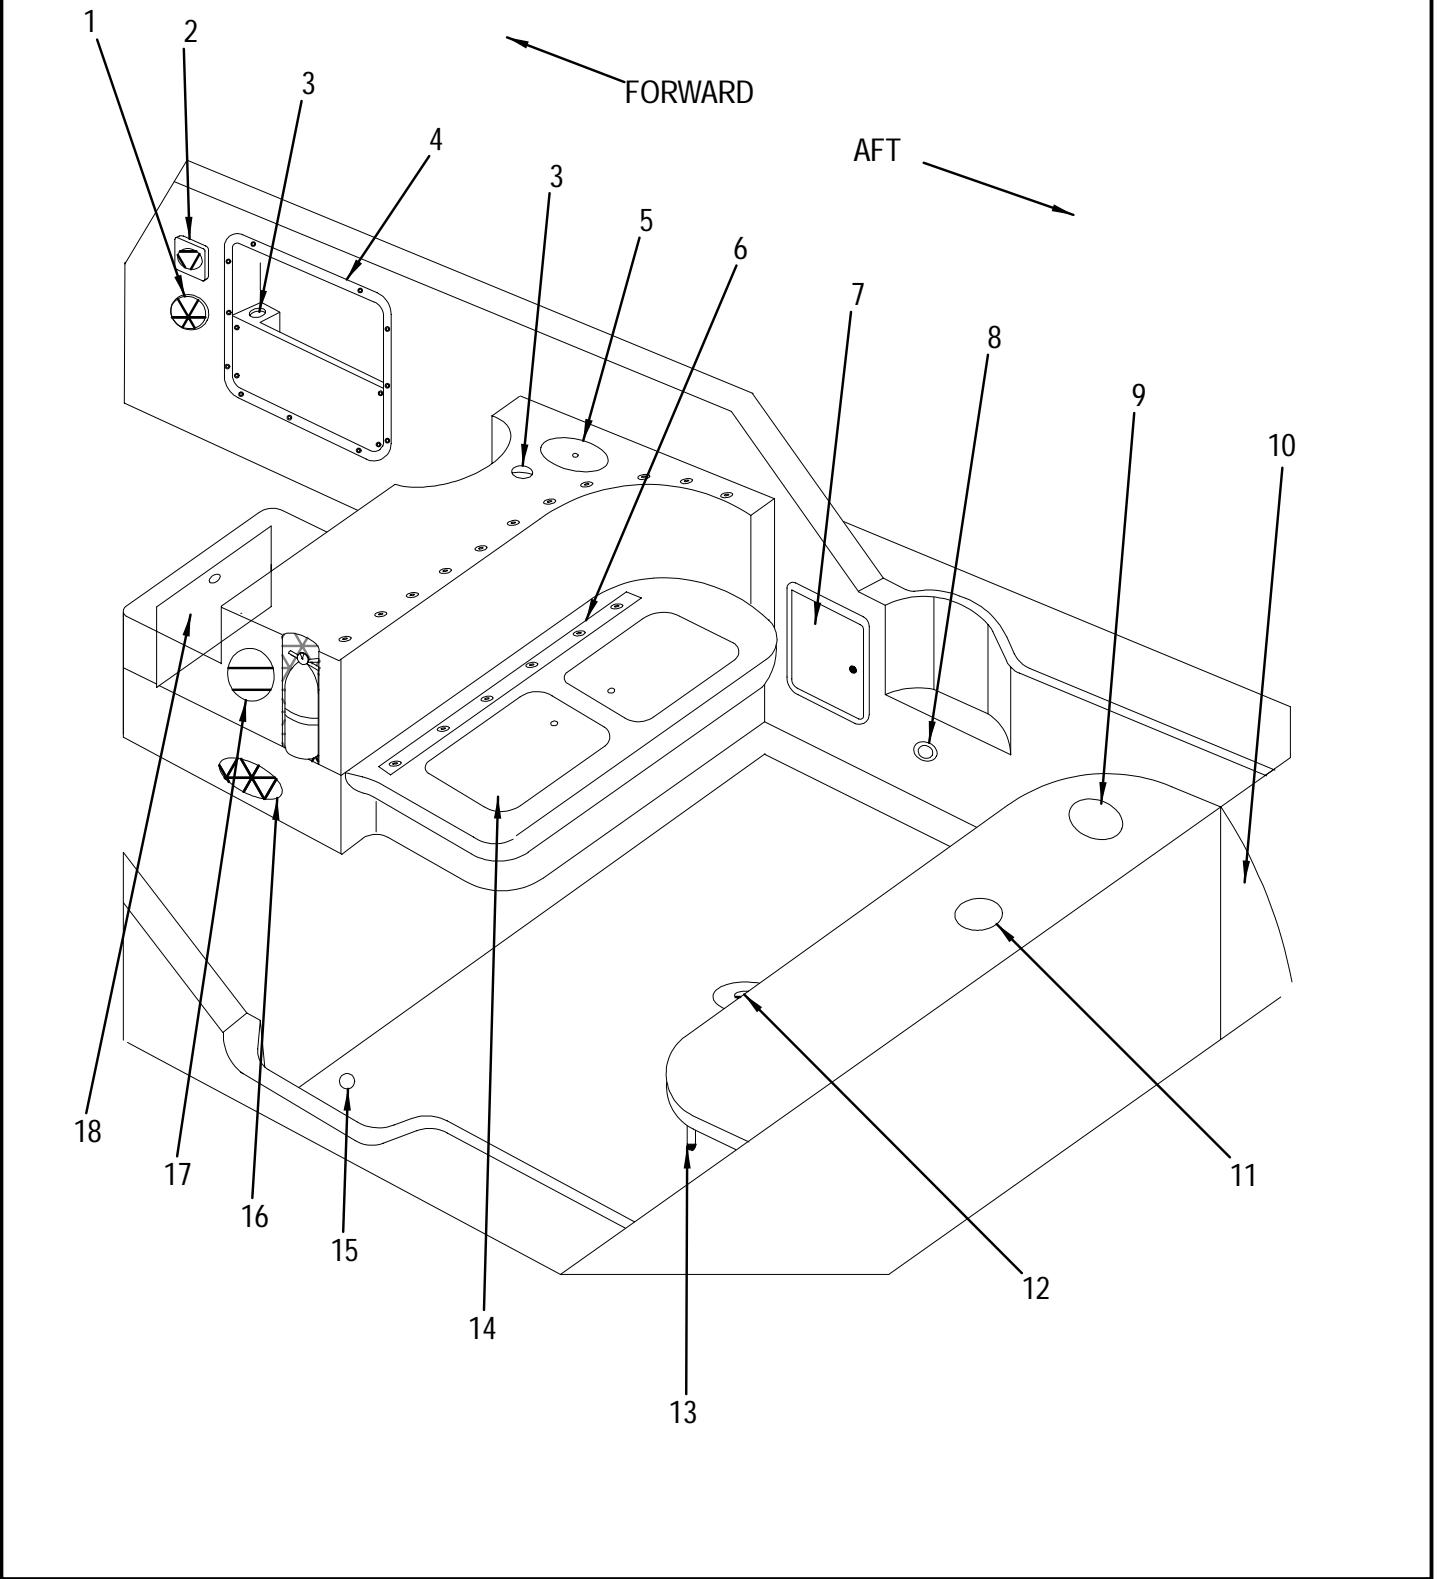

COCKPIT (STARBOARD VIEW)