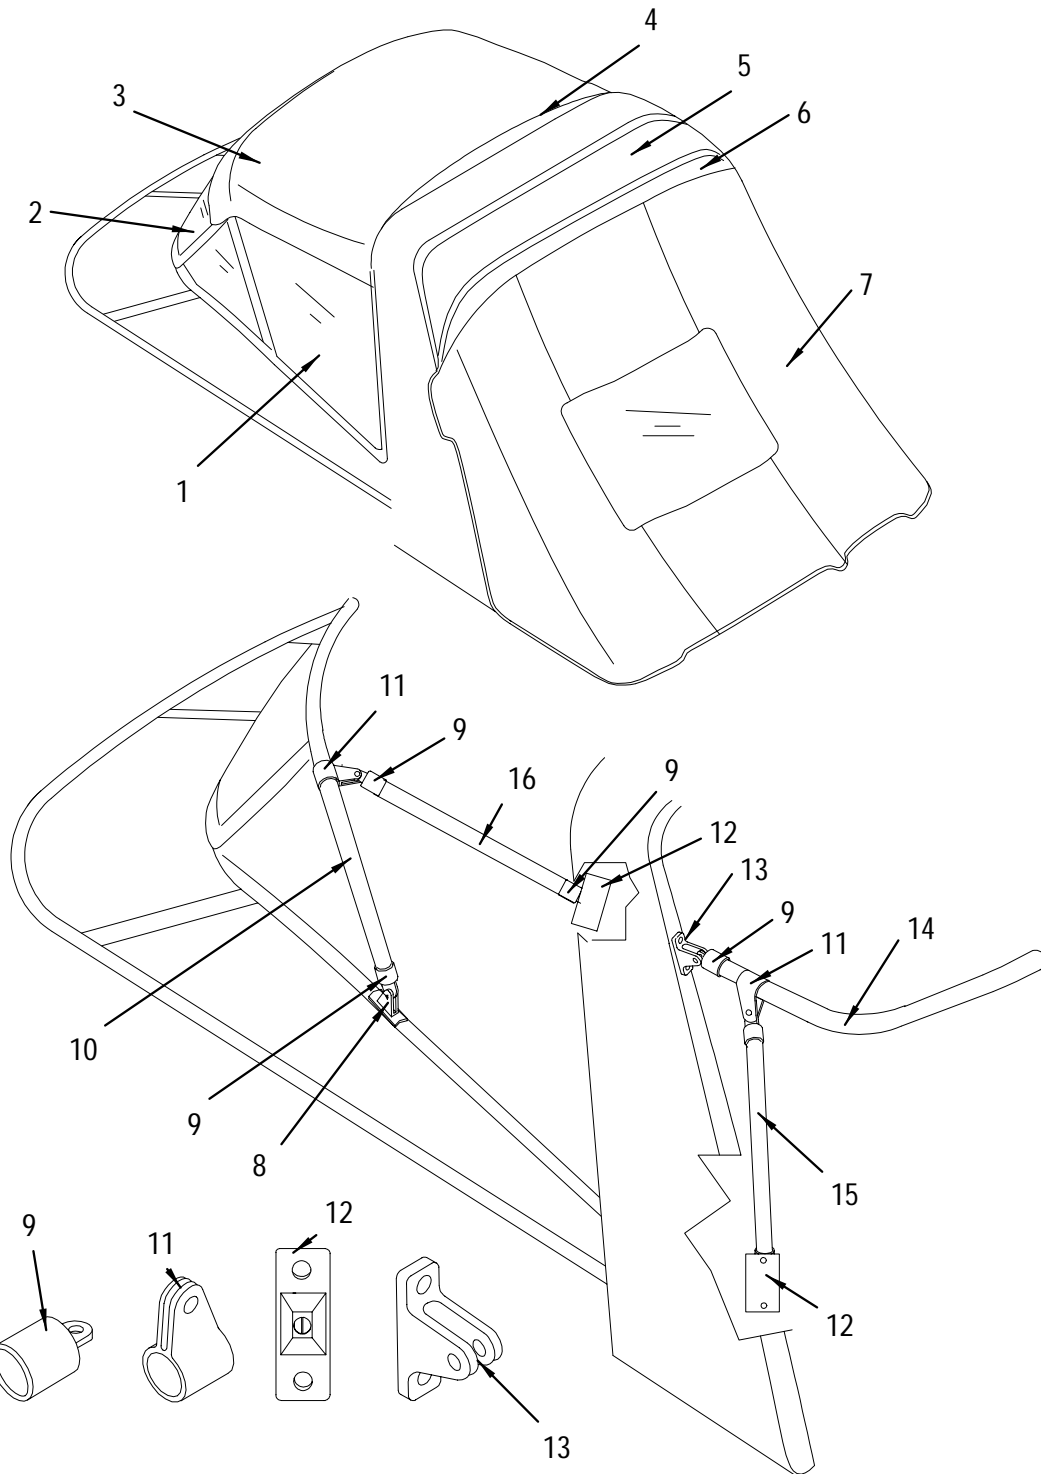

123661	CLAMP, LOOM VINYL DIP 1"
137349	ACCESS PLATE, PLAS CVR 5" WHT

CANVAS