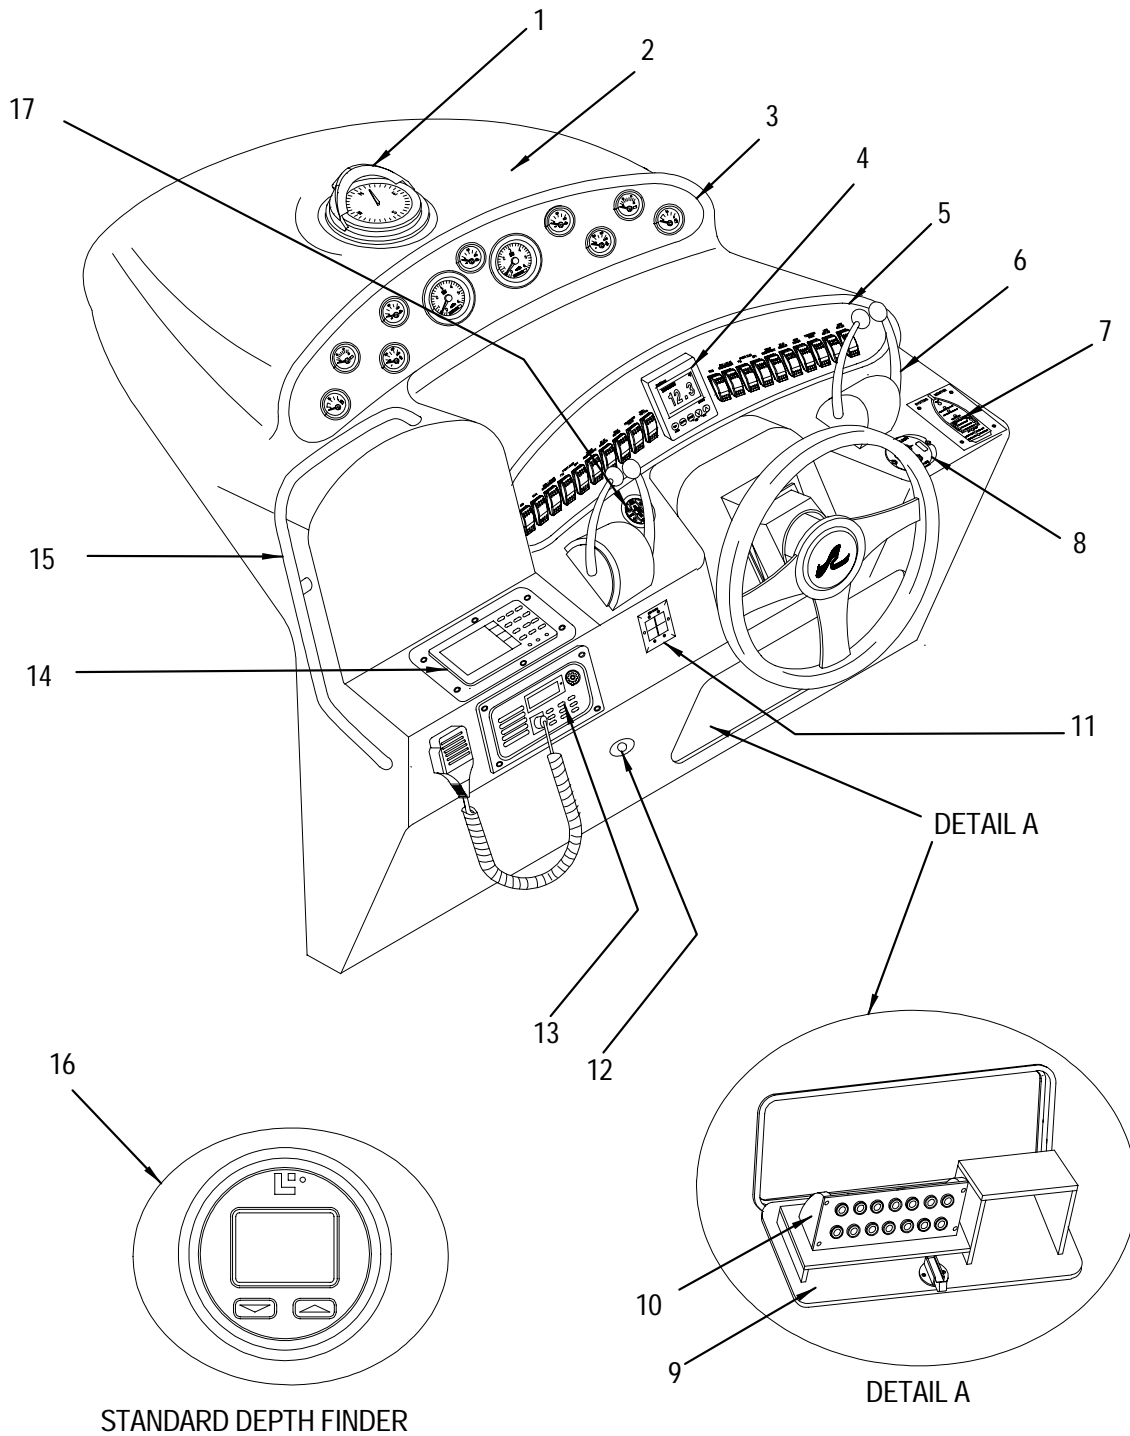

## NOT SHOWN ELECTRICAL

	1244367	CORD SET, 120V/30A 50FT POWERCORD PLUS
	133652	ADAPTER, SHORE CORD 125V/30A(F)-125V/15A(M)

COCKPIT (HELM)