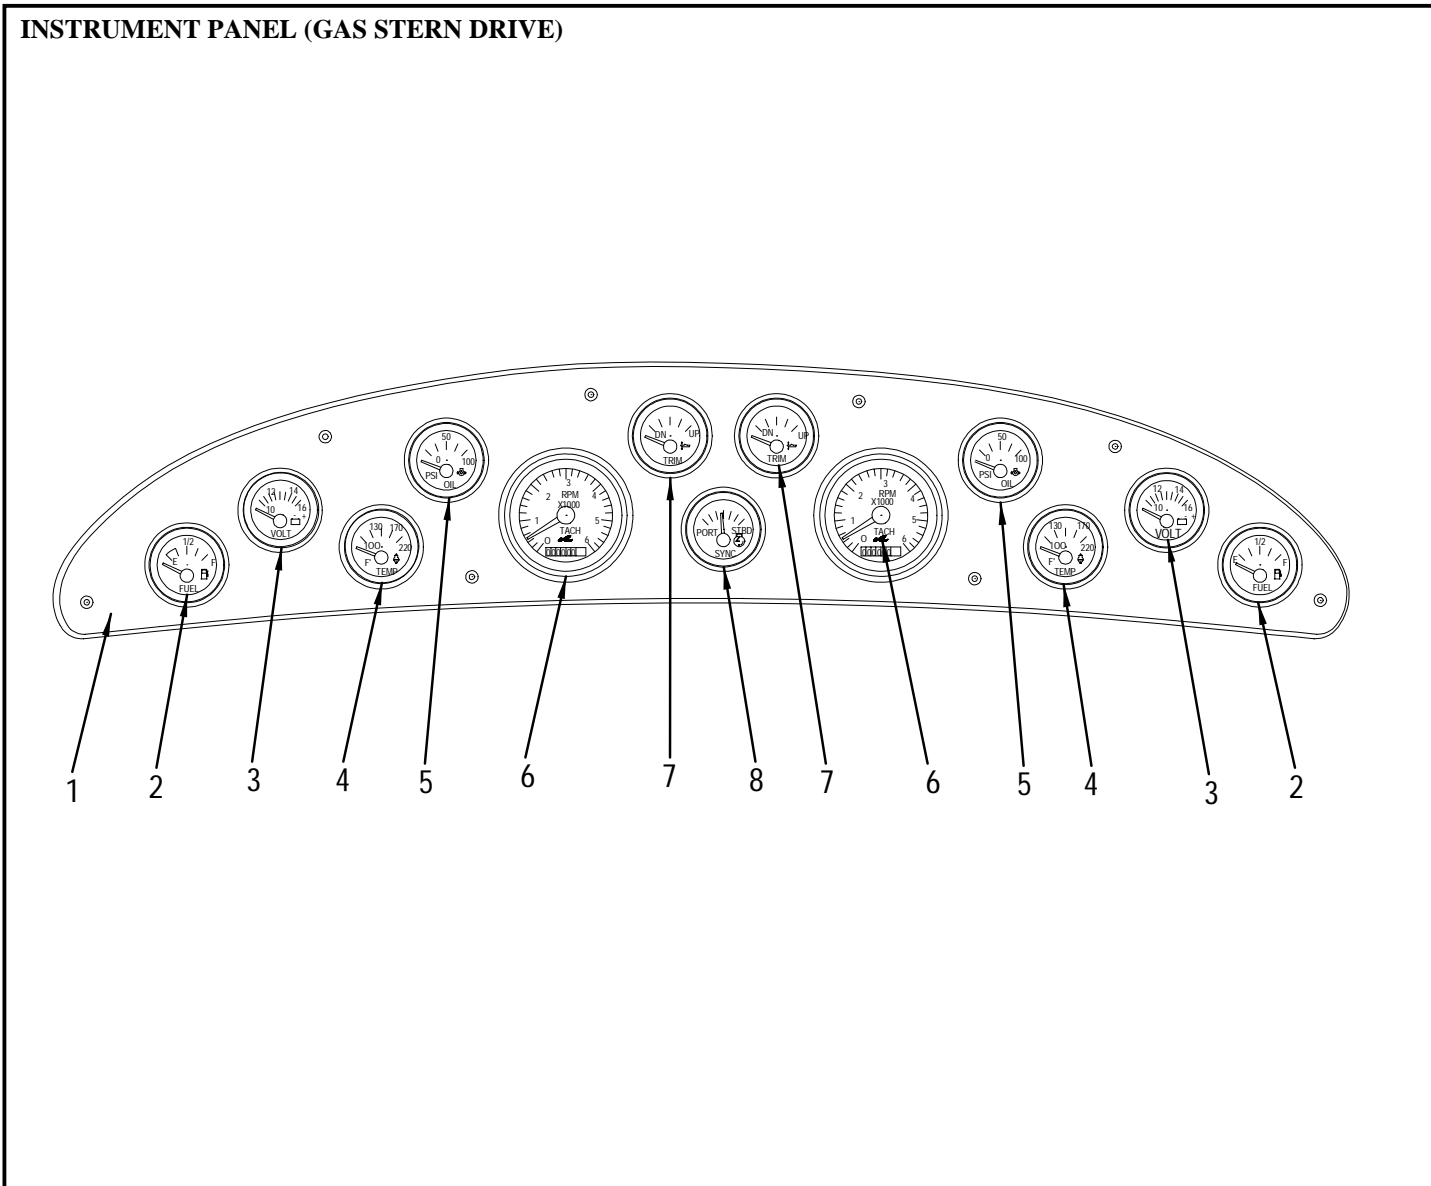

INSTRUMENT PANEL (GAS STERN DRIVE)

INSTRUMENT PANEL (GAS STERN DRIVE)

- 1 1291707 PANEL, 290AJ/310/340DA-00 INST S/D A/F
  GASOLINE STERN DRIVE ENGINES
- 1291855 PANEL, 340DA-00 INST S/D DSL A/F
  MERC 4.2L DIESEL STERN DRIVE OPTIONS
- 1427160 PANEL, 290AJ/310/340DA-00 INST S/D A/F VOLVO
  VOLVO DIESEL STERN DRIVE OPTIONS
- 1172535 PANEL, BLANK:310DA-99 INST
- 2 1291285 GAUGE, FUEL 2" SGL STA 12V MLSS A/F
- 3 1291277 GAUGE, VOLTMETER 10-16 MLSS A/F
- 4 1291509 GAUGE, WATER TEMP 220 DEG 12V MLSS A/F
  GASOLINE ENGINES
- 1291483 GAUGE, WATER TEMP 240 DEG 12V MLSS A/F
  MERC 4.2L DIESEL ENGINE
- 5 1291327 GAUGE, OIL PRESS 0-80 2" 12V MLSS A/F
  GASOLINE ENGINES
- 1291350 GAUGE, OIL PRESS 0-125 2" 12V MLSS A/F
  MERC 4.2L DIESEL ENGINE
- 6 1291418 GAUGE, TACH/LCDHOUR 3"6K GAS 12V MLSS A/F
- 7 1291533 GAUGE, TRIM TELE (MERC) MLSS A/F
  STERN DRIVE ENGINES ONLY
- 8 1291517 GAUGE, ENG SYNC 2" MLSS A/F