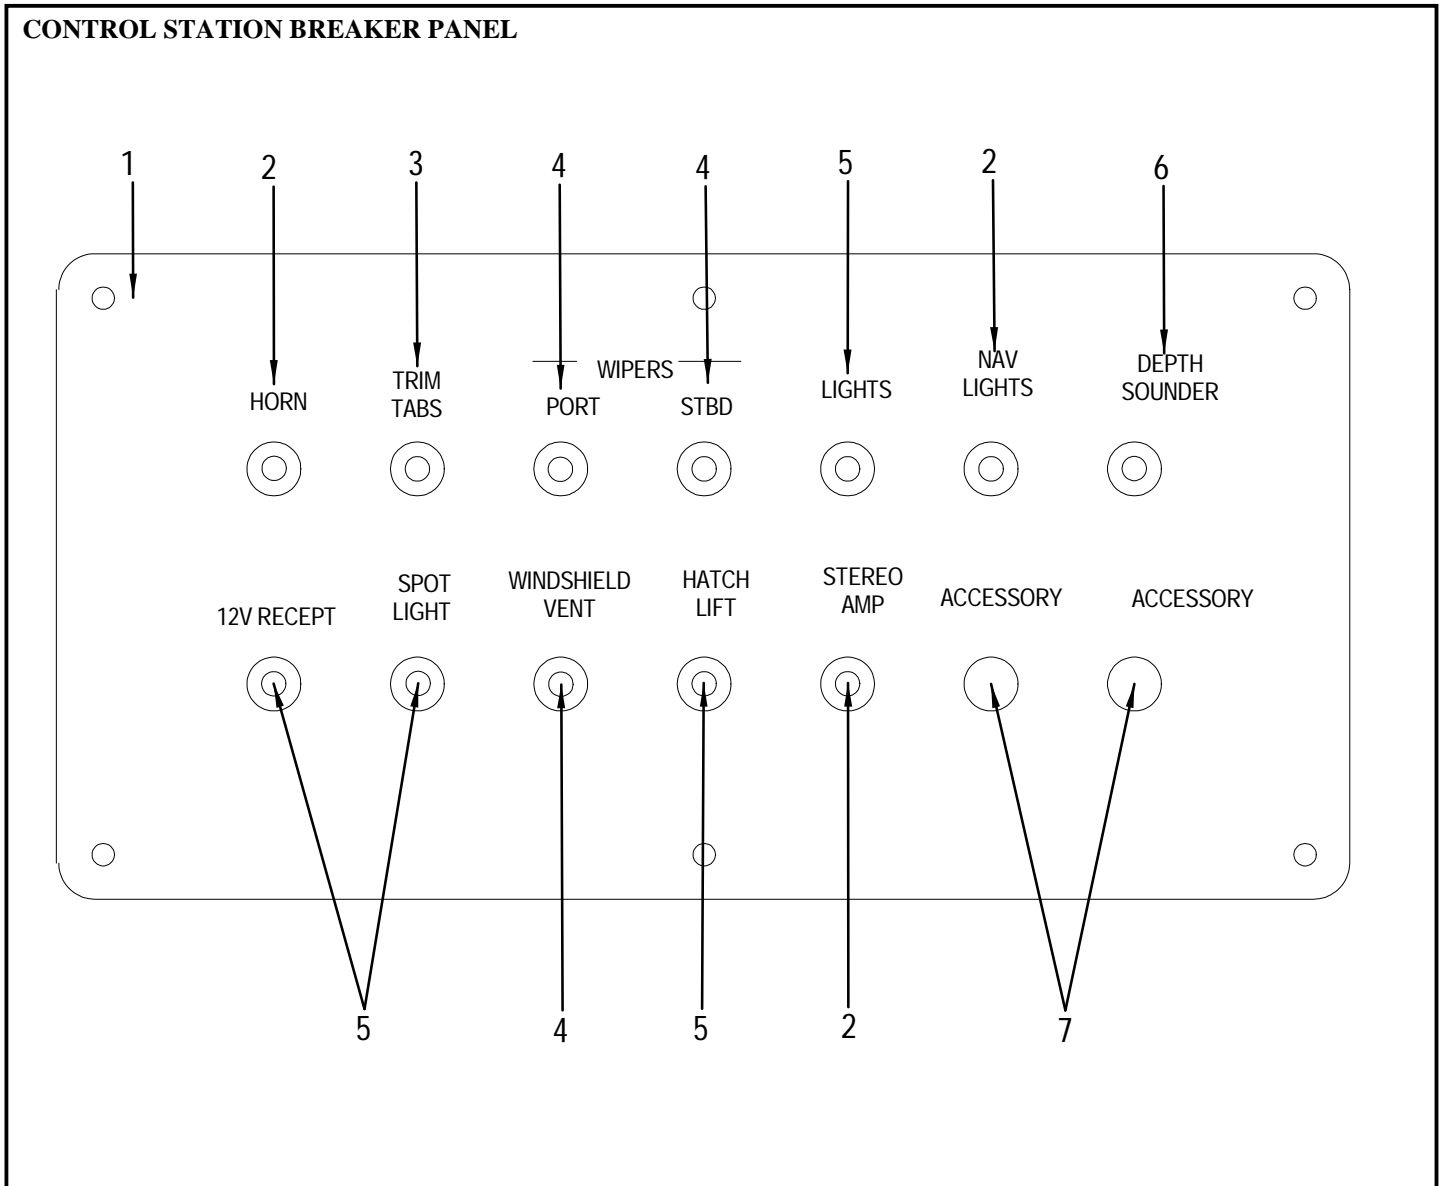

CONTROL STATION BREAKER PANEL

- 1 1186360 PANEL, 340DA-99 CNTRL STA BRKR
- 1205566 PANEL, BLANK:340DA-99 CNTRL STA BRKR
- 2 533026 BRKR, P/BTN-MANUAL RESET 10A W/SCREW TER
- 3 775759 BRKR, P/BTN-MANUAL RESET 20A W/SCREW TER
- 4 775767 BRKR, P/BTN-MANUAL RESET 5A W/SCREW TER
- 5 775783 BRKR, P/BTN-MANUAL RESET 15A W/SCREW TER
- 6 1103571 BRKR, P/BTN-MANUAL RESET 3A W/SCREW TER
- 7 179671 PLUG, HOLE 3/8" BLK