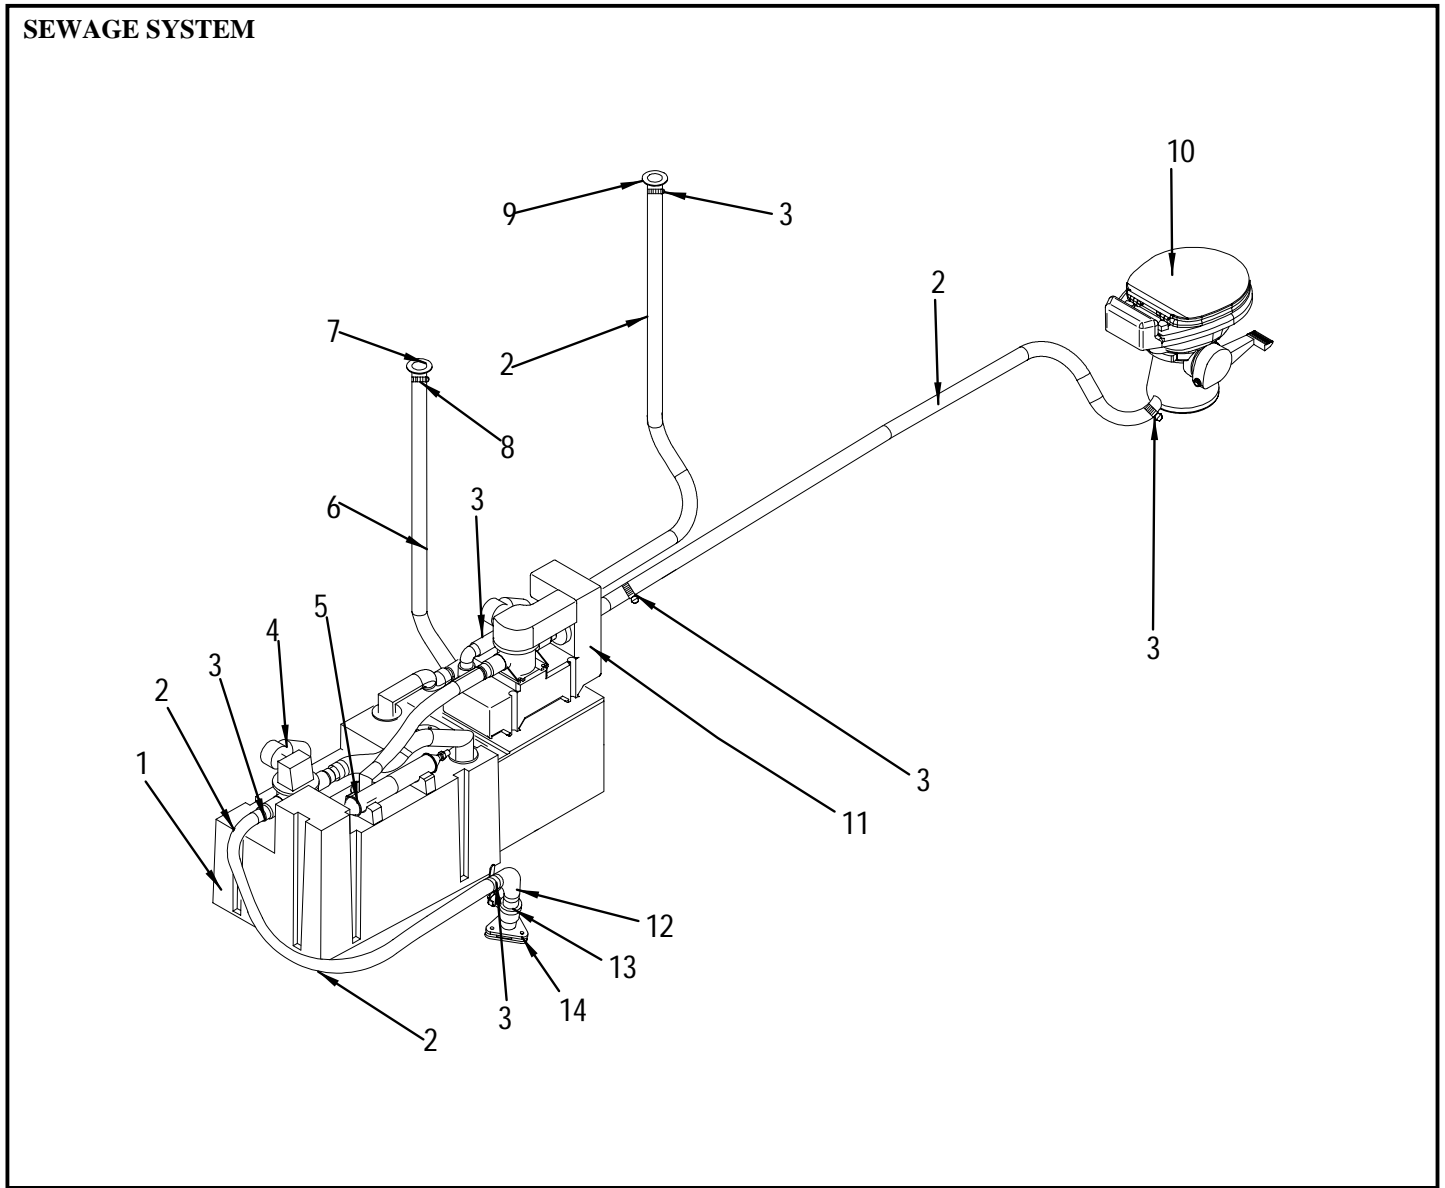

SEWAGE SYSTEM

- 1 1171735 TANK, HOLDING 28 GAL W/FILTER/SEND UNIT
  STANDARD
- 1171750 TANK, HOLDING 28 GAL W/12V T-PUMP
  MACERATOR OPTION
- 2 846899 HOSE, SANI 1.5" PREMIUM RBR BLK
- 3 256693 CLAMP, HOSE #24 1"-2" SS .505
- 4 134858 PUMP, HEAD SYS MACERATOR
  MACERATOR OPTION
- 5 134759 FILTER, HEAD TREATMENT SYSTEM
- 6 124719 HOSE, SANI/CHEMICAL TDX 5/8"
- 7 126888 VENT, FUEL/WATER TANK 5/8" X 3"
- 8 123398 CLAMP, HOSE #06M 5/16"-7/8" SS MINI
- 9 1109347 DECK PLATE, WASTE SS BLK CLR-CODE
  522581 DECK PLATE, CAP W/CHAIN
  522599 KEY, DECK PLATE CAP
- 10 270298 HEAD, VACU-FLUSH BTM DISCHARGE BONE
  1228857 SEAT, TOILET W/LID FOR 270298
  1409598 GASKET, HEAD BASE
- 11 844274 VACUUM GEN, HEAD SYS PUMP/ACCUM 12V
- 12 531566 ELBOW, BRZ 90DEG 1.5"MPT X 1.5"BARB
  MACERATOR OPTION
- 13 518456 SEACOCK, BRZ 1.5" W/O TAILPIECE
  MACERATOR OPTION
- 14 579870 THRU-HULL, BRZ 1.5" W/O NUT
  MACERATOR OPTION

LABELS

- 955278 LABEL, NOTICE OVERBOARD DISCHARGE (LEXAN)
  MACERATOR OPTION

NOT SHOWN

- 123604 CLAMP, LOOM VINYL DIP 2.5"