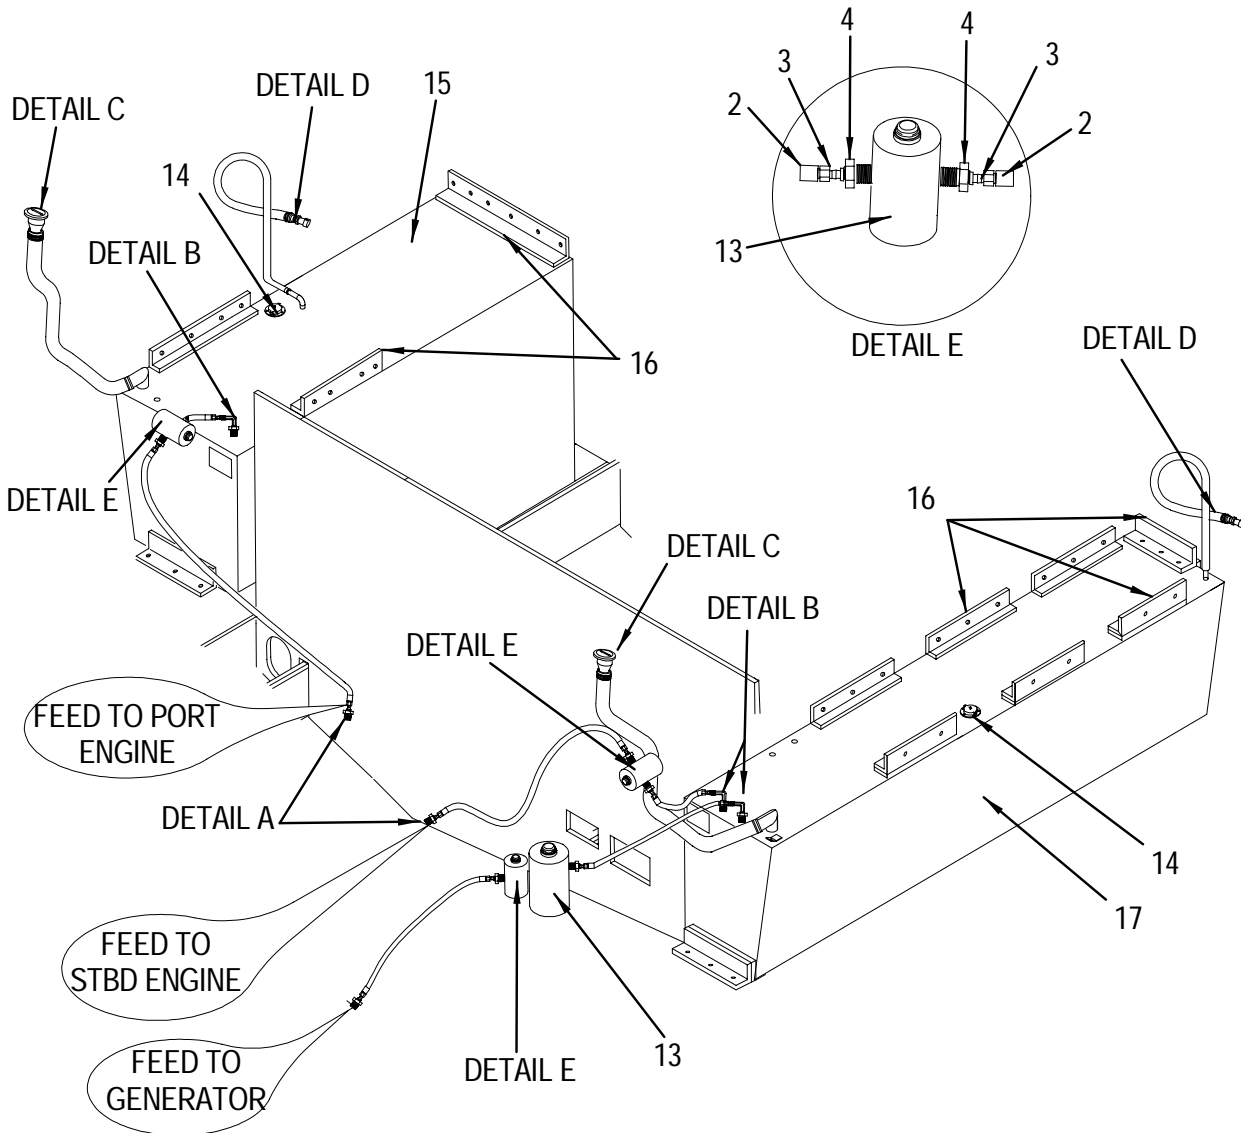

FUEL SYSTEM

FUEL SYSTEM

1	123786	HOSE, FUEL 1/2" TYPE A CLASS 1
2	170621	FERRULE, FUEL LINE 1/2"
3	170605	FITTING, BRASS 1/2" BARB/NUT
4	169920	ADAPTER, BRASS 1/4"MPT X 1/2"SAE
5	169748	ELBOW, BRASS 90DEG 1/2"SAE X 3/8"MPT
6	184077	BUSHING, SS THD 3/8"FPT X 1/2"MPT
7	123745	HOSE, FUEL 1.5" TYPE A CLASS 2
8	256701	CLAMP, HOSE #28 1 5/16"-2.25" SS .505
9	1109313	DECK PLATE, GAS SS 1.5" RED CLR-CODE
	522599	KEY, DECK PLATE CAP
10	123778	HOSE, FUEL 5/8" TYPE A CLASS 2
11	256677	CLAMP, HOSE #12 1/2"-1.25" SS .505
12	126888	VENT, FUEL/WATER TANK 5/8"X 3"
13	224329	VALVE, BRASS FUEL SHUT-OFF ELEC 12V SKINNER
	306936	BRACKET, FUEL SHUT-OFF VALVE (SKINNER-ELEC)
	1199843	BLOCK, P/B 340DA-99 FUEL VALVE MNT 3"X3"X1/2"
14	1275544	SENDING UNIT, FUEL ADJ 11"X 11.5" 420AC
15	1140185	TANK, FUEL 340DA-99 116GAL PORT
16	836080	BRACKET, PVC 1.5"X 1.5"X 12" 1/4"HOLES
	485318	TAPE, FOAM CLSD-CELL NEOPRENE 3/8"TH X 2"W
17	1140193	TANK, FUEL 340DA-99 109GAL STBD

LABELS

852632	LABEL, WARNING LEAKING FUEL

MISCELLANEOUS

168955	ELBOW, BRASS 90DEG 1/4"MPT X 1/2"SAE

NOT SHOWN

123661	CLAMP, LOOM VINYL DIP 1"
137349	ACCESS PLATE, PLAS CVR 5" WHT