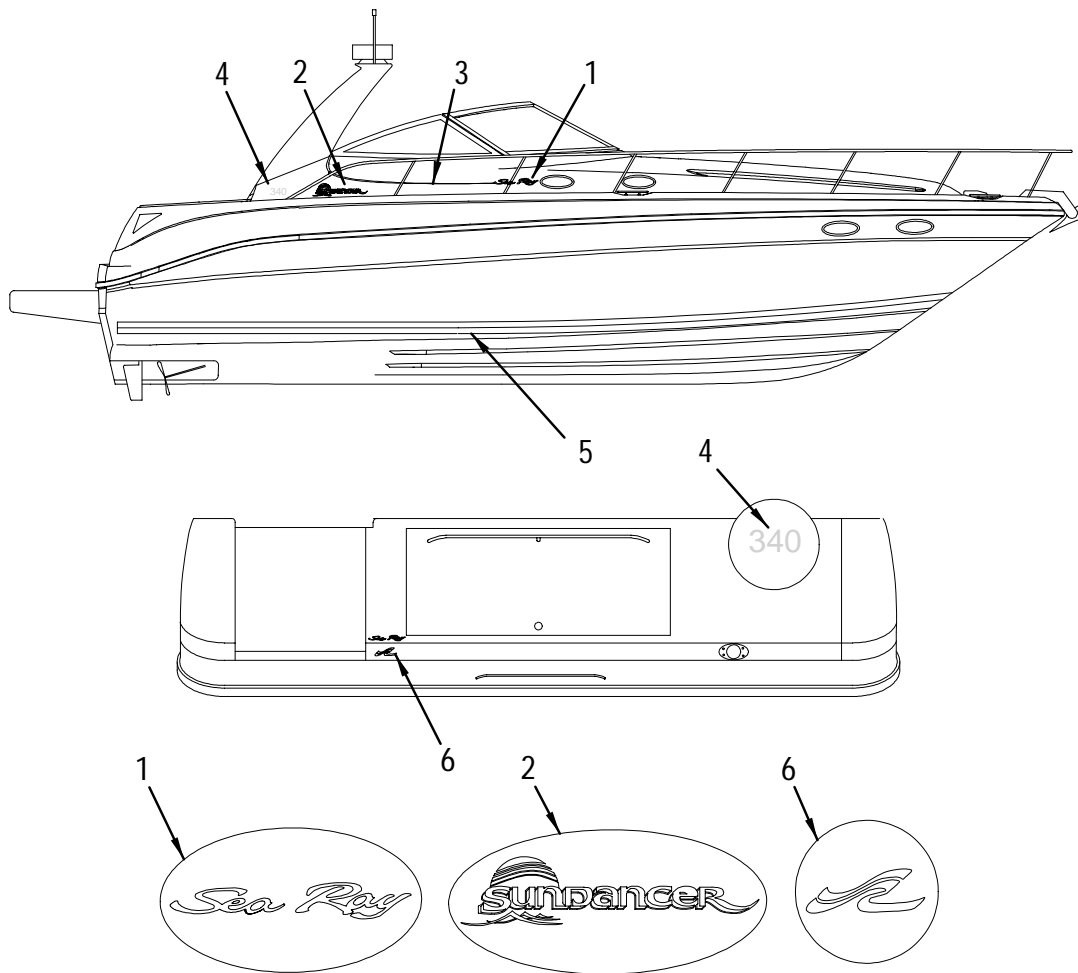

EXTERIOR (GRAPHICS)

EXTERIOR (GRAPHICS)

BLACK & GOLD EXTERIOR GRAPHICS

- 1 735597 EMBLEM, "SEA RAY" SCRIPT GOLD 13"
- 2 791145 DECAL, "SUNDANCER" BLK/GLD
- 3 869891 TAPE, M/S 1"W/1/4"VOID BLK/GLDMET
- 4 1187426 TAPE, MODEL DESG 340DA-99 BLK/GLD
- 5 980722 TAPE, M/S 4"W/1"VOID BLK/GLDMET
- 6 735605 EMBLEM, S/R LOGO/WAVE GOLD MED

BLUE EXTERIOR GRAPHICS

- 211607 EMBLEM, "SEA RAY" SCRIPT CHROME 13"
- 979161 DECAL, "SUNDANCER" PASSPORT/GOLD MET
- 979153 TAPE, M/S 1"W/1/4"VOID PASPRT/GLDMET
- 1187400 TAPE, MODEL DESG 340DA-99 PASPRT/GLD
- 979047 TAPE, M/S 4"W/1"VOID PASPRTBL/GLDMET
- 205575 EMBLEM, S/R LOGO/WAVE CHROME MED

GREEN EXTERIOR GRAPHICS

- 211607 EMBLEM, "SEA RAY" SCRIPT CHROME 13"
- 979146 DECAL, "SUNDANCER" HNTR GRN/GOLD MET
- 979013 TAPE, M/S 1"W/1/4"VOID HNTRGRN/GLDMET
- 1187418 TAPE, MODEL DESG 340DA-99 HNTRGR/GLD
- 979054 TAPE, M/S 4"W/1"VOID HNTRGRN/GLDMET
- 205575 EMBLEM, S/R LOGO/WAVE CHROME MED

GELCOATS

- 1317858 GEL COAT, ARCTIC WHT
  DECK & HULL
- 987792 GEL COAT, AURORA GRANICOAT
  STANDARD INTERIOR
- 894782 GEL COAT, SNDSTN GRANICOAT
  OPTIONAL INTERIOR
- 1317874 GEL COAT, ZEPHYR
  TAN DASH OPTION
- 591487 GEL COAT, ANTIQUE WHT
  INTERIOR PARTS