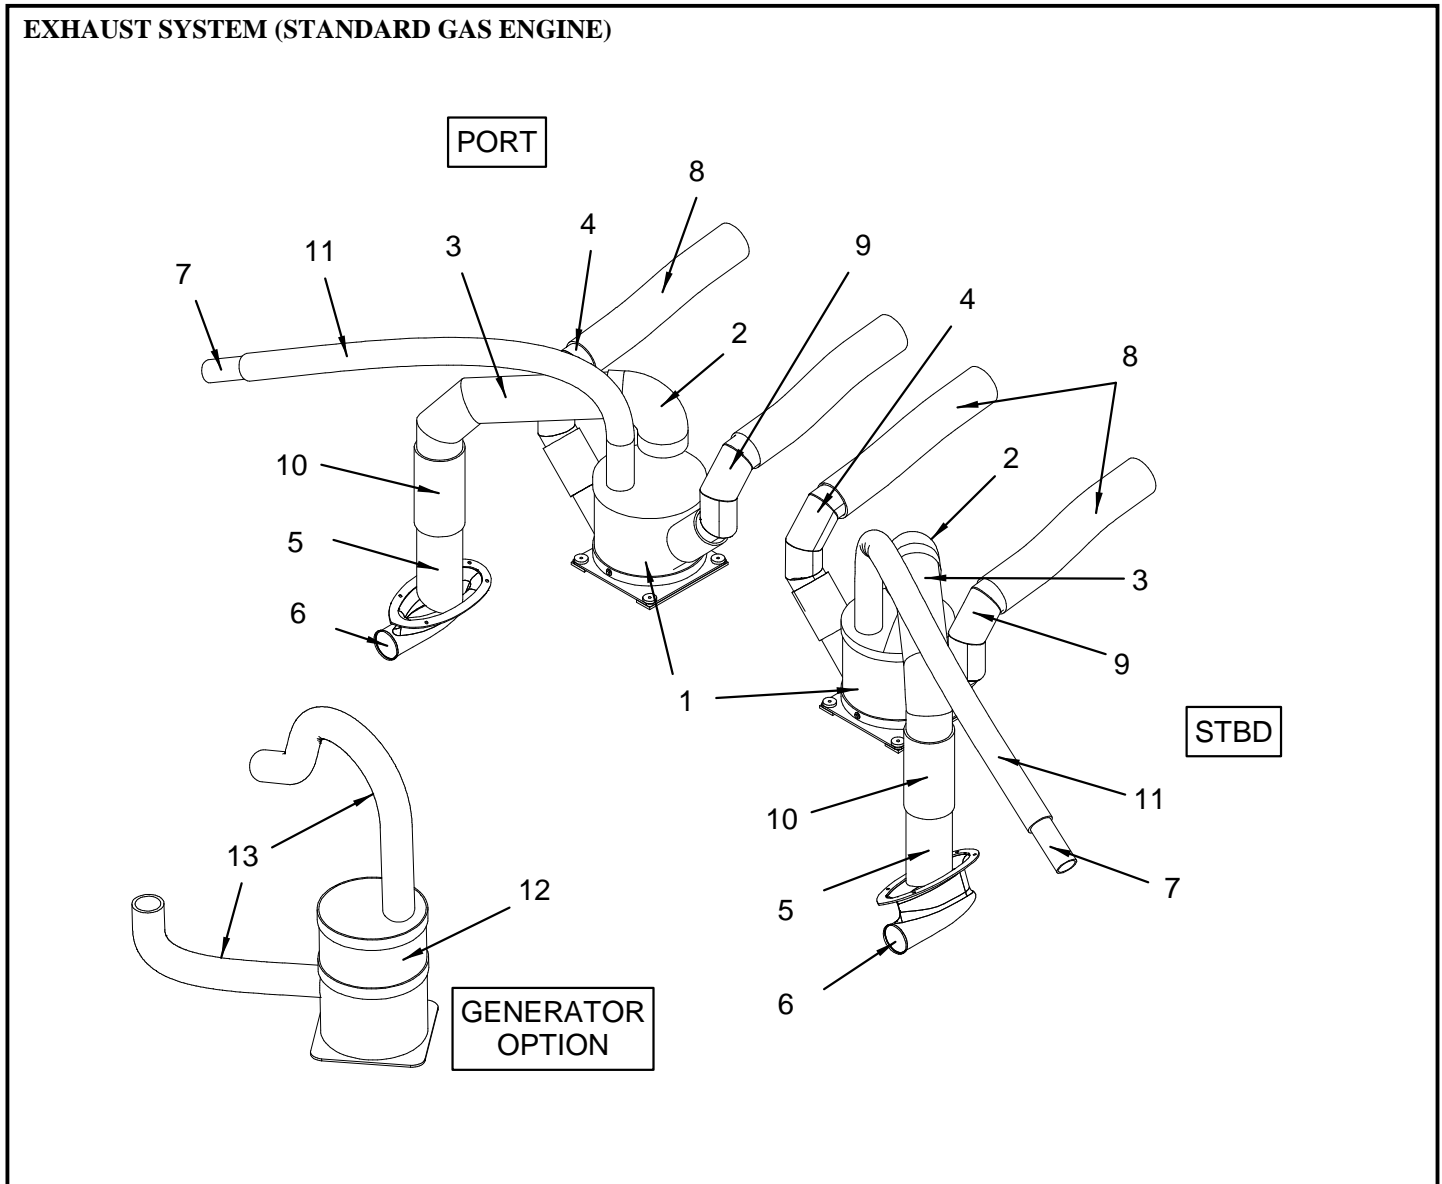

EXHAUST SYSTEM (STANDARD GAS ENGINE)

- 1 1418987 MUFFLER, 310DA-00 V-DRIVE
- 2 860064 EXHAUST, EL 5"X 90DEG RBR W/T-BOLT CLAMPS
  256768 CLAMP, HOSE #104 4"-7" SS .505
- 3 1686692 EXHAUST, 340DA-03 ELBOW 5" MERC
- 4 1411867 EXHAUST, EL 4"X 9.38" V-DRIVE PORT 310DA-00
  1523943 EXHAUST, 340DA-01 ELBOW 4" MERC HORIZON PRT
  (TVD-8.1 S (T-370 PHP) MCM V-DR. INBOARDS OPTION)
- 5 1054295 TUBING, EXH GLASS 5"X 16.5"X 21DEG
- 6 1215573 EXHAUST, BRZ U/W EXH OUTLET GAS 99
- 7 1054303 TUBING, EXH GLASS 2.5"X 11.75"X 21DEG
- 8 124107 HOSE, EXHAUST 4" SW
  256743 CLAMP, HOSE #72 3 1/8"-5" SS .505
- 9 1411875 EXHAUST, EL 4"X 9.38" V-DRIVE STBD 310DA-00
  1523950 EXHAUST, 340DA-01 ELBOW 4" MERC HORIZON STB
  (TVD-8.1 S (T-370 PHP) MCM V-DR. INBOARDS OPTION)
- 10 124115 HOSE, EXHAUST 5" SW
- 11 564682 HOSE, EXHAUST 2.5" HW
  256727 CLAMP, HOSE #48 1 5/8"-3.5" SS .505
- 12 846873 MUFFLER, 2"IN X 2"OUT W/SIDE INLET (DURALIFT)
  (GENERATOR OPTION GAS AND DIESEL)
- 13 124172 HOSE, EXHAUST 2" HW
  (GENERATOR OPTION GAS AND DIESEL)

LABELS

- 1744845 LABEL, EXHAUST OUTLET (LEXAN)

NOT SHOWN

- 256750 CLAMP, HOSE #88 4.25"-6" SS .505
- 1497452 TAPE, FOAM NEOPRENE W/3M 9828 3/8"TH X 2"W