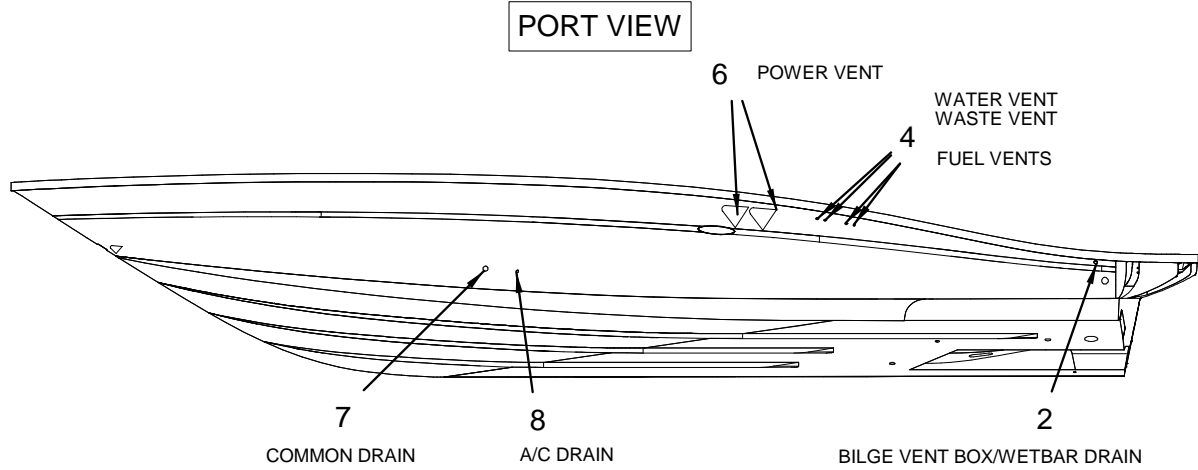

EXTERIOR (HULL)