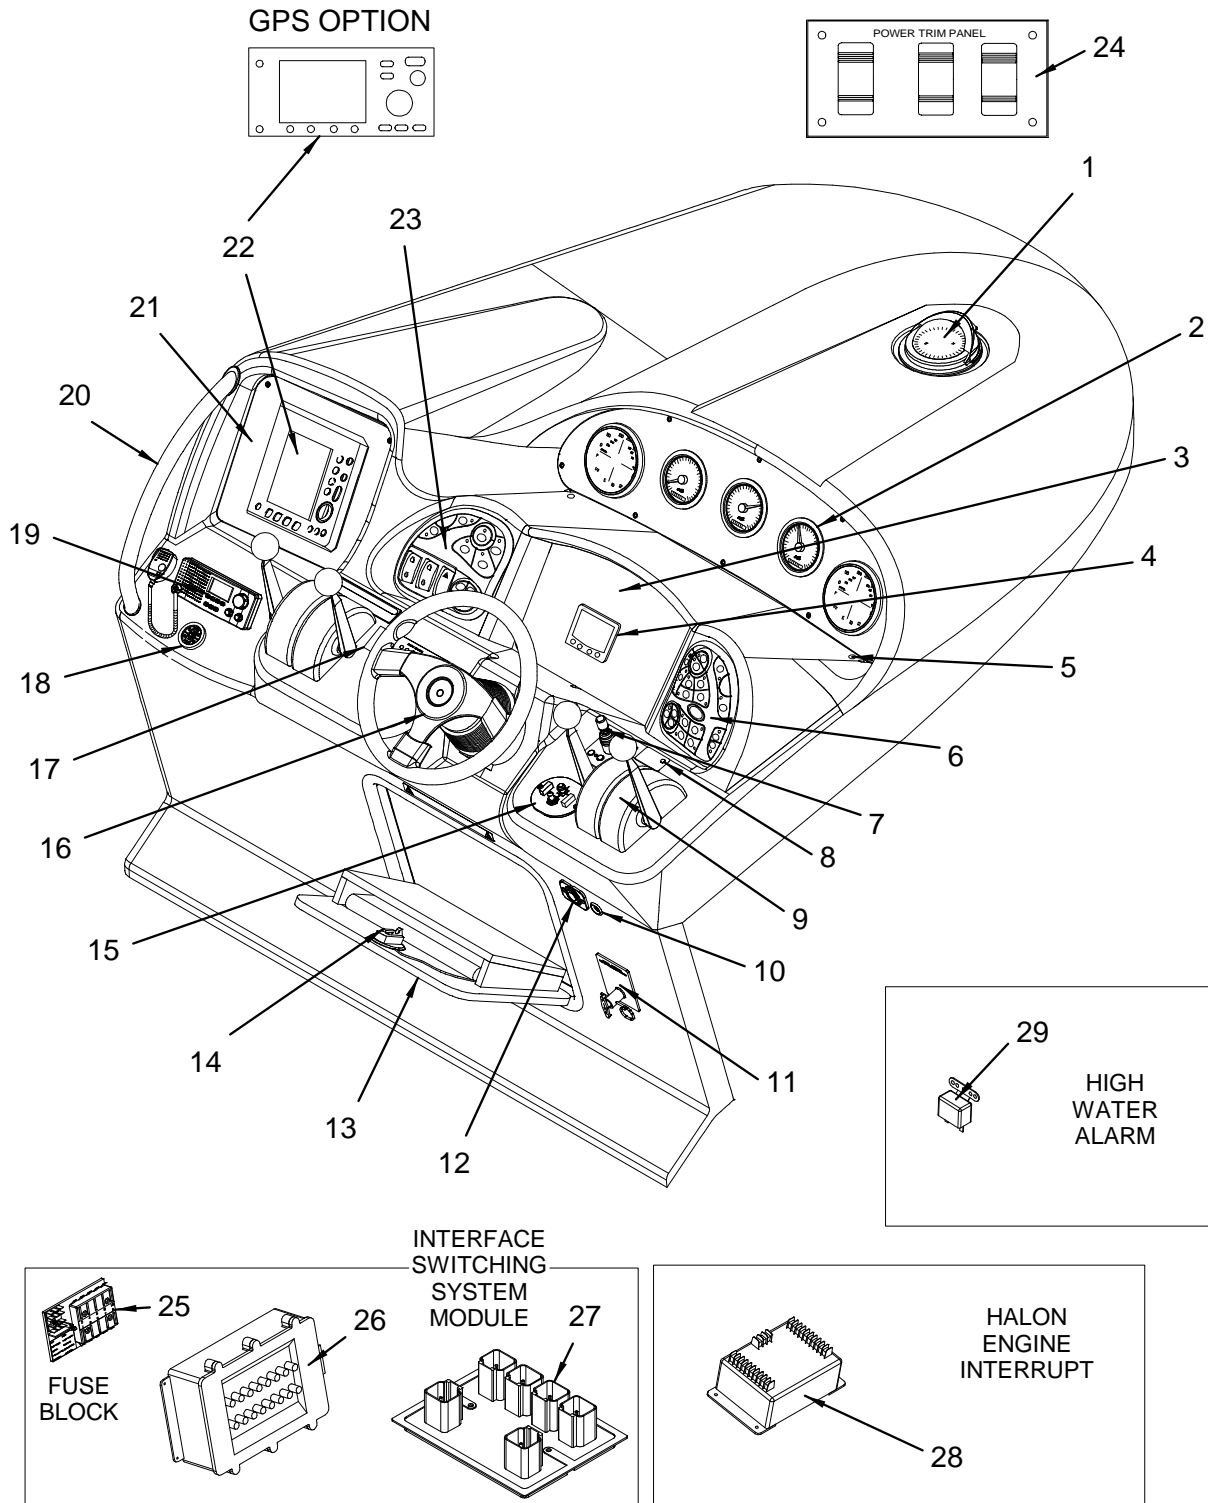

COCKPIT HELM