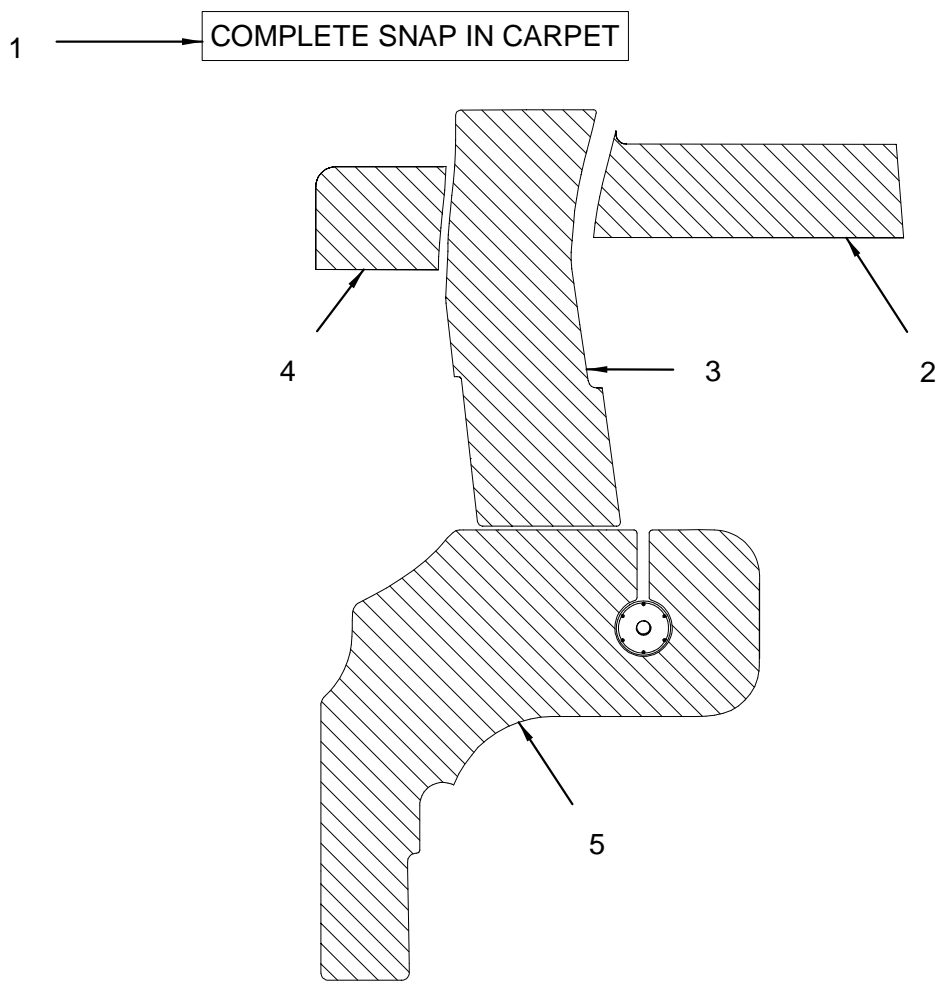

COCKPIT SNAP-IN CARPET LINER

COCKPIT SNAP-IN CARPET LINER

- 1 1760816 340SDA 04,CARPET,CKPT CMLPT
- 2 1760817 340SDA 04,CARPET,CKPT STB FWD
- 3 1760818 340SDA 04,CARPET,CKPT CTR
- 4 1760819 340SDA 04,CARPET,PRT FWD CKPT
- 5 1760820 340SDA 04,CARPET,CKPT AFT

CARPET

- 1609916 CARPET, EXT 28 OZ DUNE PEBBLE #902 RL 7FT