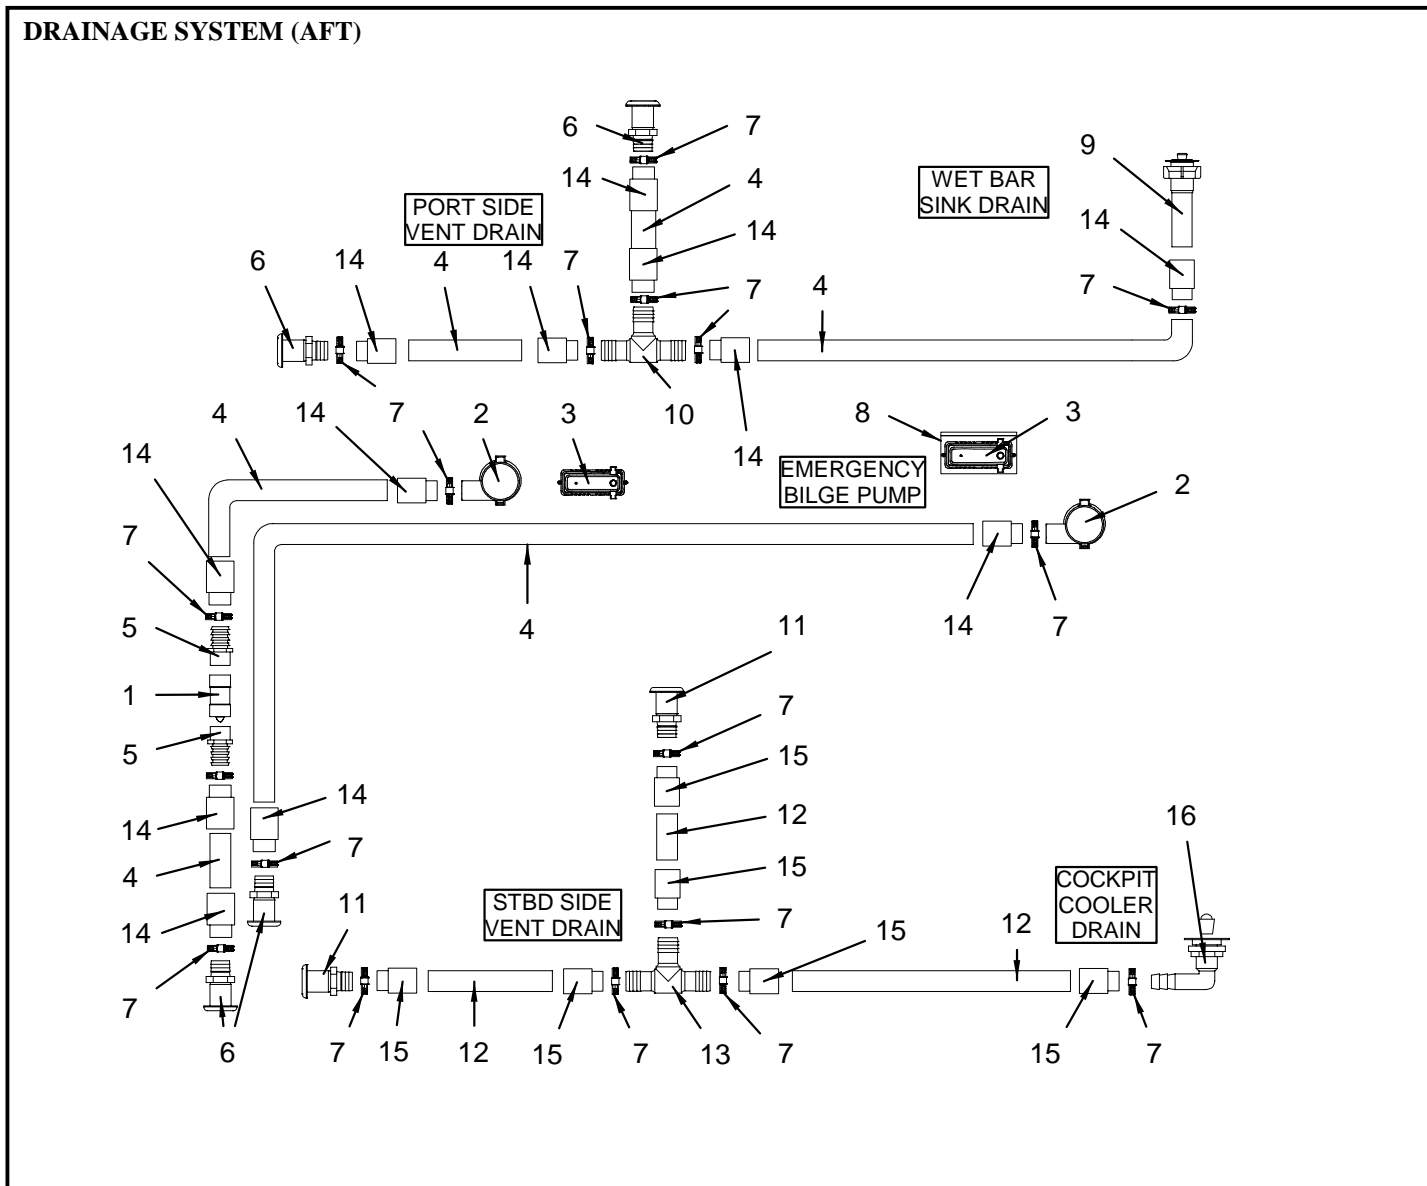

DRAINAGE SYSTEM (AFT)

- 1 294488 VALVE, CHECK PLAS W/O SPRING 1" FPT
- 2 125435 PUMP, BILGE 1500GPH
- 3 1193671 SWITCH, FLOAT RULE W/CVR
- 4 466664 HOSE, CORR VAC 1" RH
- 5 196683 ADAPTER, PVC 1" MPT X 1" BARB
- 6 124578 THRU-HULL, PLAS 1 1/8" WHT
- 7 256677 CLAMP, HOSE #12 1/2"-1.25" SS .505
- 8 1691193 BRACKET, FLOAT SWITCH HI-WTR
- 9 146175 DRAIN ASSY, 1.25" DRAIN W/PLUG PLASTIC
- 10 1256593 DRAIN ASSY, STOPPER 1.25" CHR/PLT
- 11 354886 TEE, PVC 1" BARB X 1" BARB X 1" BARB
- 12 182964 THRU-HULL, PLAS 3/4" WHT
- 13 123877 HOSE, CORR SAN/WATER-FILL 3/4"
- 14 141523 TEE, PVC 3/4" BARB X 3/4" BARB X 3/4" BARB
- 15 466615 HOSE CUFF, 1" RH WHT
- 16 132258 HOSE CUFF, 3/4" RH
- 17 196618 DRAIN, W/PLUG 100DEG 3/4" BARB WHT

NOT SHOWN

- 185041 ADAPTER, PVC 1" OD X 1.5" OD SLIP REDUCING