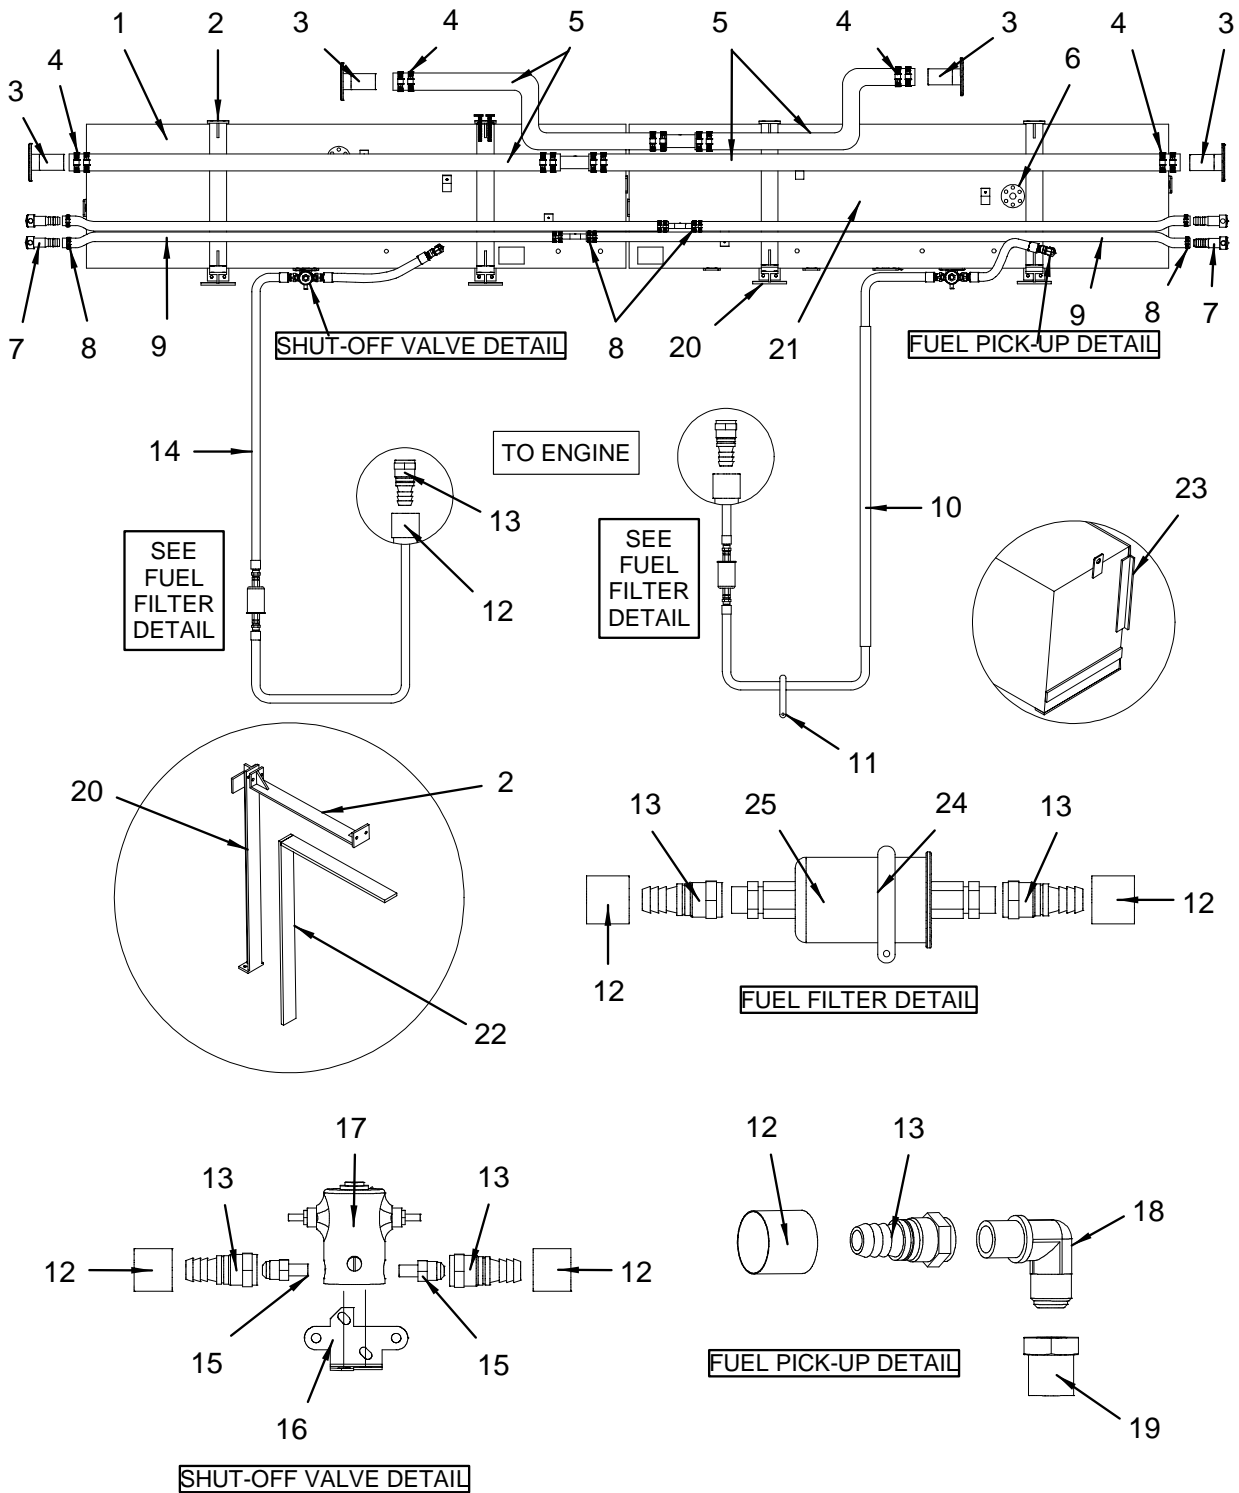

FUEL SYSTEM

FUEL SYSTEM

1	1764804	TANK, FUEL 340DA-04 113GL STB W/WEMA SNDR N/P
2	1686594	BRACKET, 340DA-03 FUEL TANK TOP STRAP
3	1109313	DECK PLATE, GAS SS 1.5" RED CLR-CODE
	522599	KEY, DECK PLATE CAP
4	256701	CLAMP, HOSE #28 1 5/16"-2.25" SS .505
5	123745	HOSE, FUEL 1.5" TYPE A CLASS 2
6	1728089	SENDING UNIT, FUEL WEMA 25"
7	584763	VENT, FUEL/WATER TANK 5/8" X 4"
8	256677	CLAMP, HOSE #12 1/2"-1.25" SS .505
9	947499	HOSE, FUEL 5/8" ISO/CE
10	1501865	HOSE, CONDUIT/SPLIT 1.25" FLAME RETARDANT
11	123661	CLAMP, LOOM VINYL DIP 1"
12	1479294	FERRULE, FUEL LINE 1/2"ISO/CE
13	170605	FITTING, BRASS 1/2"BARB/NUT
14	1497494	HOSE, FUEL 1/2" ISO/CE W/PLAS LINER
15	169920	ADAPTER, BRASS 1/4"MPT X 1/2"SAE
16	306936	BRACKET, FUEL SHUT-OFF VALVE (SKINNER-ELEC)
17	224329	VALVE, BRASS FUEL SHUT-OFF ELEC 12V SKINNER
	1687181	BOOT, PVC TERM INSUL CAP(485N9V02)RED
18	169748	ELBOW, BRASS 90DEG 1/2"SAE X 3/8"MPT
19	184077	BUSHING, SS THD 3/8"FPT X 1/2"MPT
20	1686595	BRACKET, 340DA-03 FUEL TANK AFT STRAP
21	1764803	TANK, FUEL 340DA-04 113GL PRT W/WEMA SNDR N/P
22	1497452	TAPE, FOAM NEOPRENE W/3M 9828 3/8"TH X 2"W
23	836080	BRACKET, PVC 1.5"X 1.5"X 12" 1/4"HOLES
24	123604	CLAMP, LOOM VINYL DIP 2.5"
25	1717325	ACC PART, MERC INLINE FILTER KIT

LABELS

1745157	LABEL, FUEL RECOMMENDATION
1745513	LABEL, WARNING LEAKING FUEL

NOT SHOWN

168955	ELBOW, BRASS 90DEG 1/4"MPT X 1/2"SAE
629253	ELBOW, BRASS 90DEG 1/4"SAE X 1/4"MPT
468934	TAPE, VAC PAK WHT (4"X 36YDS) PRESERVATION