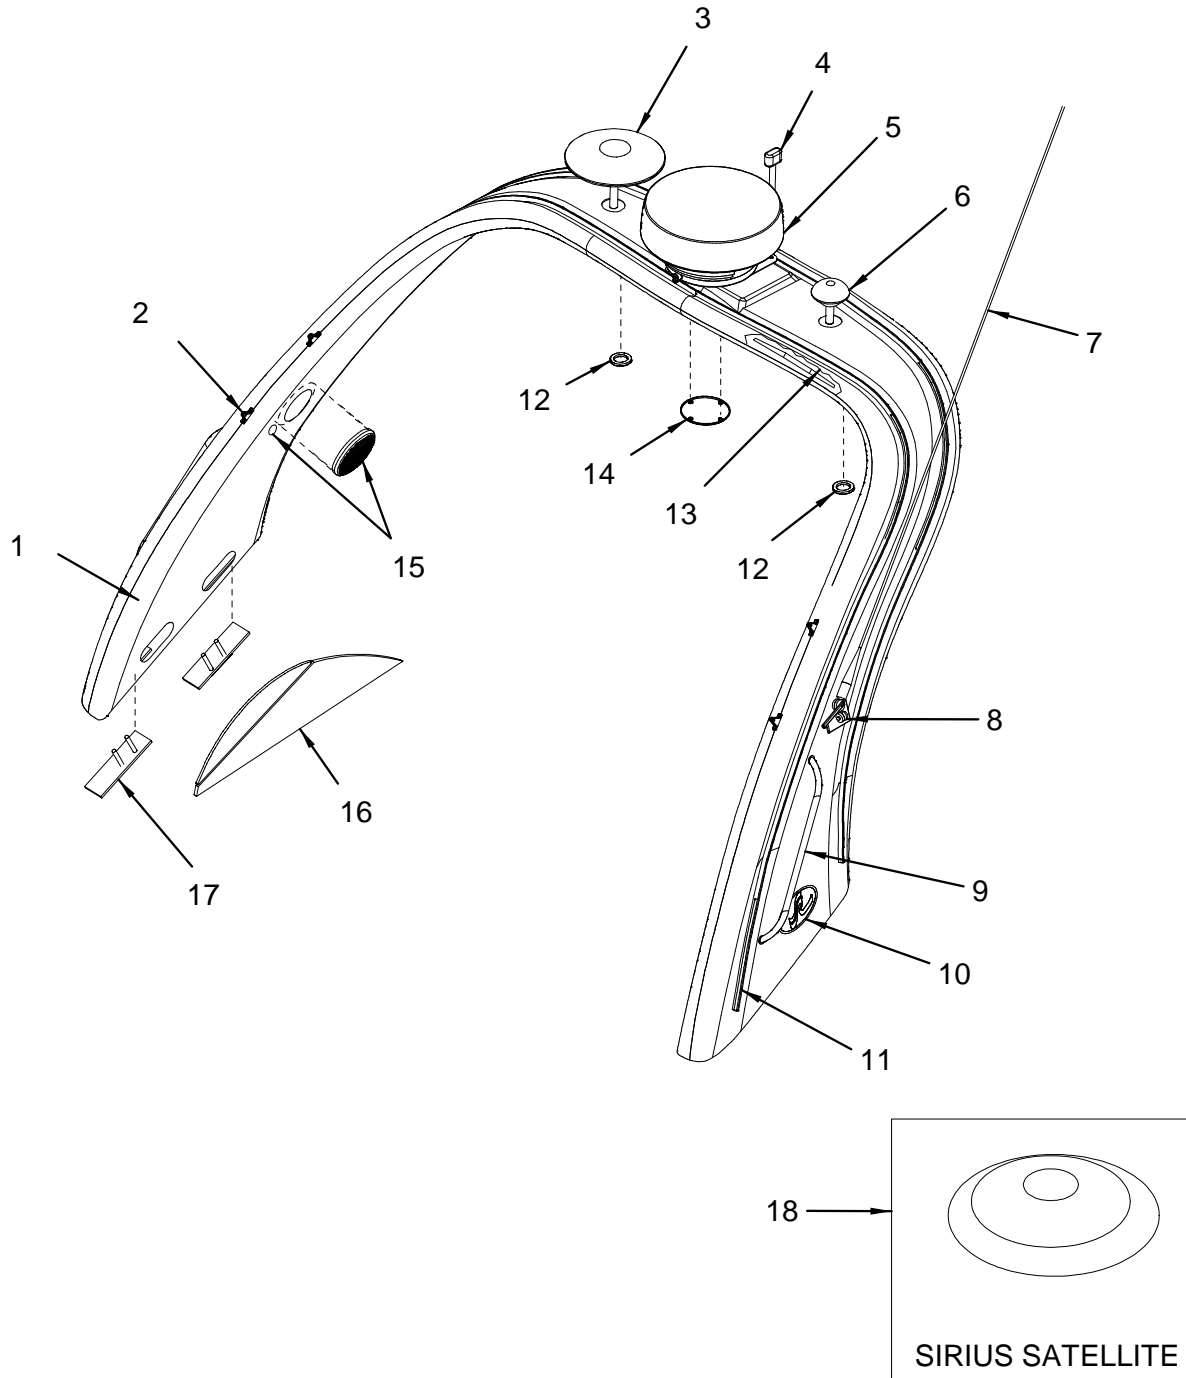

EXTERIOR (SPOILER)