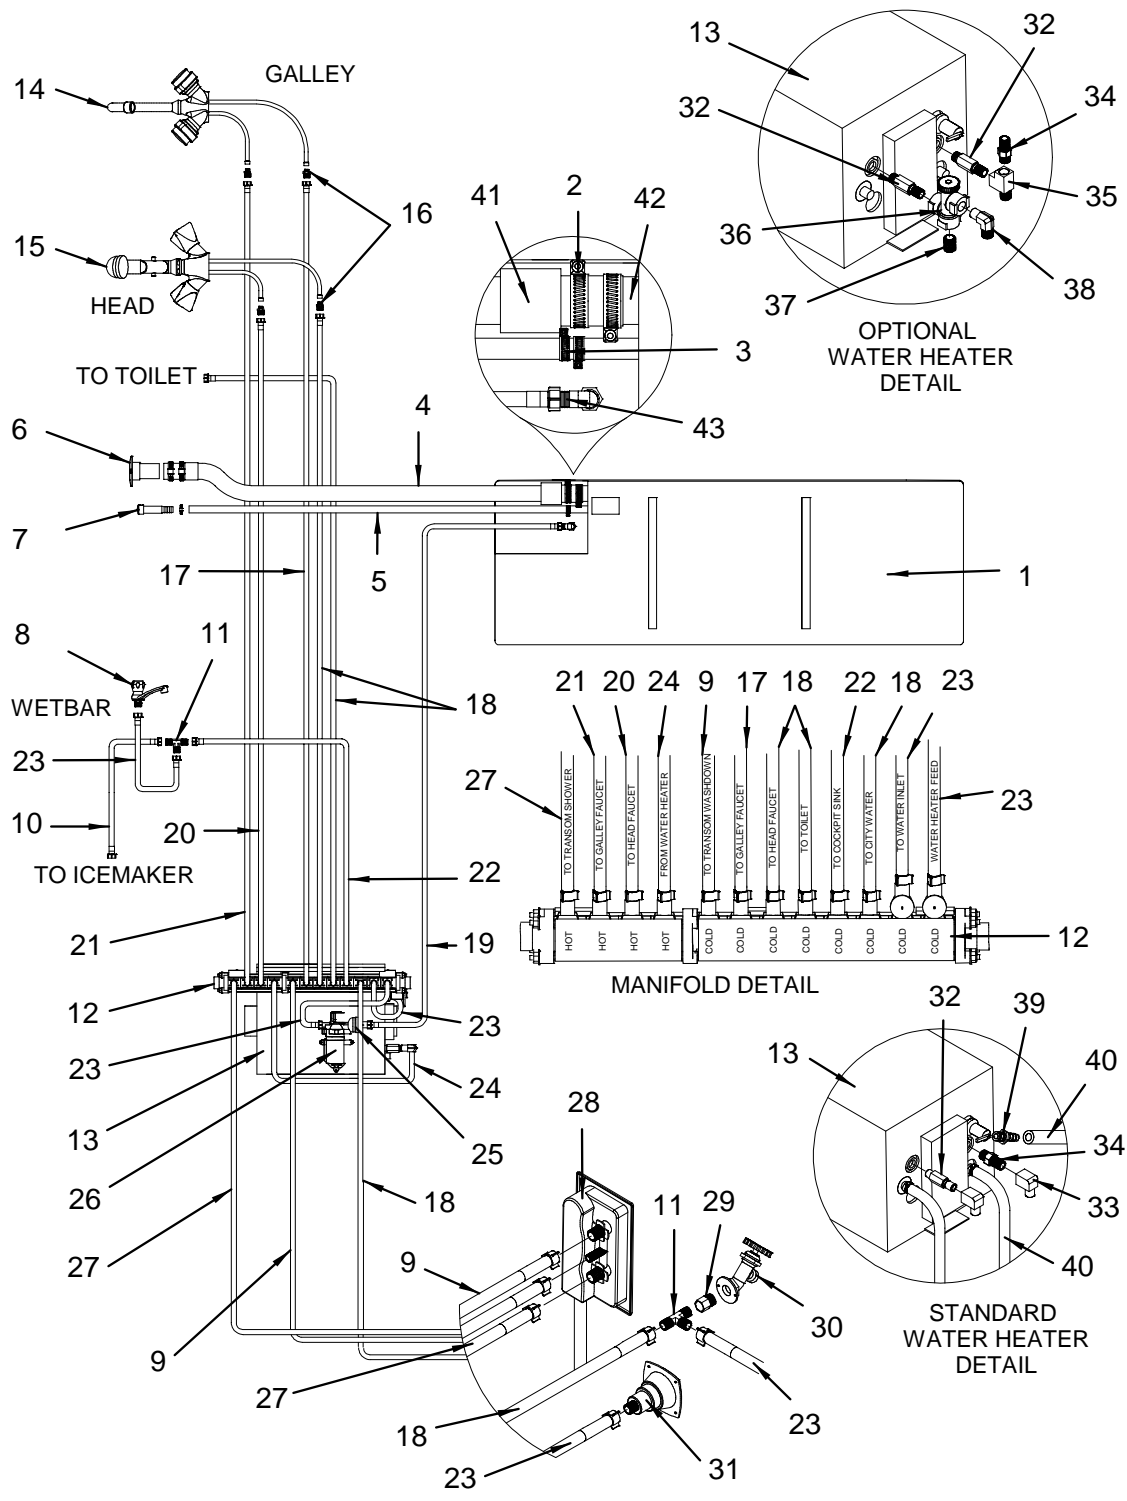

WATER SYSTEM

WATER SYSTEM

1	1685911	TANK, WATER 340DA-03 - 45GAL
	1197839	SENDING UNIT, WATER 1/4"NPT X 7.5"
	468934	TAPE, VAC PAK WHT (4"X 36YDS) PRESERVATION
	1497452	TAPE, FOAM NEOPRENE W/3M 9828 3/8"TH X 2"W
2	256693	CLAMP, HOSE #24 1"-2" SS .505
3	256677	CLAMP, HOSE #12 1/2"-1.25" SS .505
4	490219	HOSE, CORR SAN/WATER-FILL 1.5" RH
5	124719	HOSE, SANI/CHEMICAL TDX 5/8"
6	1109321	DECK PLATE, WATER SS BLUE CLR-CODE
	522581	DECK PLATE, CAP W/CHAIN
	522599	KEY, DECK PLATE CAP
7	584763	VENT, FUEL/WATER TANK 5/8"X 4"
8	1718686	FAUCET, SCANDVIK CKPT ENT CTR CHR
	1743333	FITTING, 1/4" X 1/2" BSP FAUCET CONNECTOR
9	1719074	HOSE, UNIFLEX BLUE 1/2" SW/FPT PLAS 22'
10	1689300	HOSE, UNIFLEX BLUE 1/2" SW/FPT PLAS 1'
11	1689292	TEE, UNIFLEX PLAS 1/2" MPT
12	1686500	MANIFOLD, SEATECH W/8 CLD 4 HOT
	1282953	FITTING, SEATECH BRASS 1"MNFLD END STOP
13	1142496	HEATER, WATER 6 GAL 110/60 W/75-210T&P
	836023	BRACKET, ALUM 1.5"X 1.5"X 1.5" 3/16"HOLES
14	1748425	FAUCET, GALLEY ITC SIC W/HANDLES CHR W/GLD
15	1253095	FAUCET/SHOWER, WHT/MIX W/ON/OFF FLX TAIL
16	1425180	ADAPTER, SEAFLEX BRS 1/2"MPT X 3/8"COMP FAUCT
17	1689307	HOSE, UNIFLEX BLUE 1/2" SW/FPT PLAS 14'
18	1719076	HOSE, UNIFLEX BLUE 1/2" SW/FPT PLAS 13'
19	1689304	HOSE, UNIFLEX BLUE 1/2" SW/FPT PLAS 8'
20	1689410	HOSE, UNIFLEX RED 1/2" SW/FPT PLAS 14'
21	1727088	HOSE, UNIFLEX RED 1/2" SW/FPT PLAS 22'
22	1719101	HOSE, UNIFLEX BLUE 1/2" SW/FPT PLAS 10'
23	1689301	HOSE, UNIFLEX BLUE 1/2" SW/FPT PLAS 2'
24	1727087	HOSE, UNIFLEX RED 1/2" SW/FPT PLAS 4'
25	406710	FILTER, IN-LINE WATER 1/2" FPT
26	1480433	PUMP, FRESH WATER SHURFLO 2.8GPM IMP SOFT MNT
27	1689409	HOSE, UNIFLEX RED 1/2" SW/FPT PLAS 13'
28	736702	FAUCET, WASHDOWN BOX W/MIXER (AQUATIK) VERT
	1302579	FAUCET, WASHDOWN SHOWER UNIT ONLY (AQUATIK)
	1302587	FAUCET, WASHDOWN DOOR ONLY (AQUATIK)
	1742646	LATCH, WASHDOWN DOOR (AQUATIK)
	1302595	FAUCET, WASHDOWN HOSE W/FPT ONLY(AQUATIK)
	1302603	FAUCET, WASHDOWN SPRAYER HEAD ONLY(AQUATIK)
	1302504	FAUCET, CARTRIDGE CERAMIC 90DEG RH
	1298710	FAUCET, CARTRIDGE CERAMIC 90DEG LH
29	1590009	ADAPTER, SEAFLEX BRS 1/2"FPT X 1/2"MPT EXTND
30	1096262	FAUCET, SILLCOCK WASHDOWN (WHITECAP)
31	141168	INLET, WATER W/PRESS REGULATOR WHT
32	1425156	NIPPLE, SEAFLEX BRS 1/2"MPT LONG
33	169086	ELBOW, BRASS 90DEG STREET 1/2"
34	1425149	VALVE, SEAFLEX BRS CHECK 1/2"MPT
35	325944	TEE, BRASS STREET 1/2"MPT X 1/2"FPT X 1/2"FPT
36	1054766	VALVE, BRASS WATER HEATER TEMPERING 120-160DG
37	168898	NIPPLE, BRASS 1/2"MPT X 3.5"
38	1376037	ELBOW, BRASS 90DEG 1/2"MPT X 1/2"MPT
39	144675	ADAPTER, BRASS 1/2"MPT X 5/8"BARB
40	124594	HOSE, WATER 5/8" HVY DTY (HEATER)
	124487	THRU-HULL, PLAS 5/8" WHT (LOCATED IN THE PORT SIDE VENT BOX)
41	172726	HOSE CUFF, 1.5" RH WHT
42	814814	ADAPTER, PVC 1.5"MPT X 1.5"BARB MACHINED (HULL#1205->1443)
43	1689293	NIPPLE, UNIFLEX PLAS 1/2" UNION

LABELS

1743534	LABEL, FRESH WATER (LEXAN)
1745162	LABEL, LEAVING DOCKSIDE WTR CONNECTED WARNING

NOT SHOWN

1216308	ADAPTER, SEATECH STRAIGHT 1/2"M-15MM BRASS
836007	BRACKET, ALUM 1.5"X 1.5"X 3" 3/16"HOLES
1453984	FITTING, NEPT 1/2"FEM SWVL BLK
1689304	HOSE, UNIFLEX BLUE 1/2" SW/FPT PLAS 8'
1258995	SLEEVE, SEATECH COMPRESS 1/4"FLEX TUBING DLRN
1497460	TAPE, FOAM NEOPRENE W/3M 9828 1/4"TH X 2"W
1215201	TUBING, SEATECH 1/4"OD X 1/8"ID X 1000' NAT'L