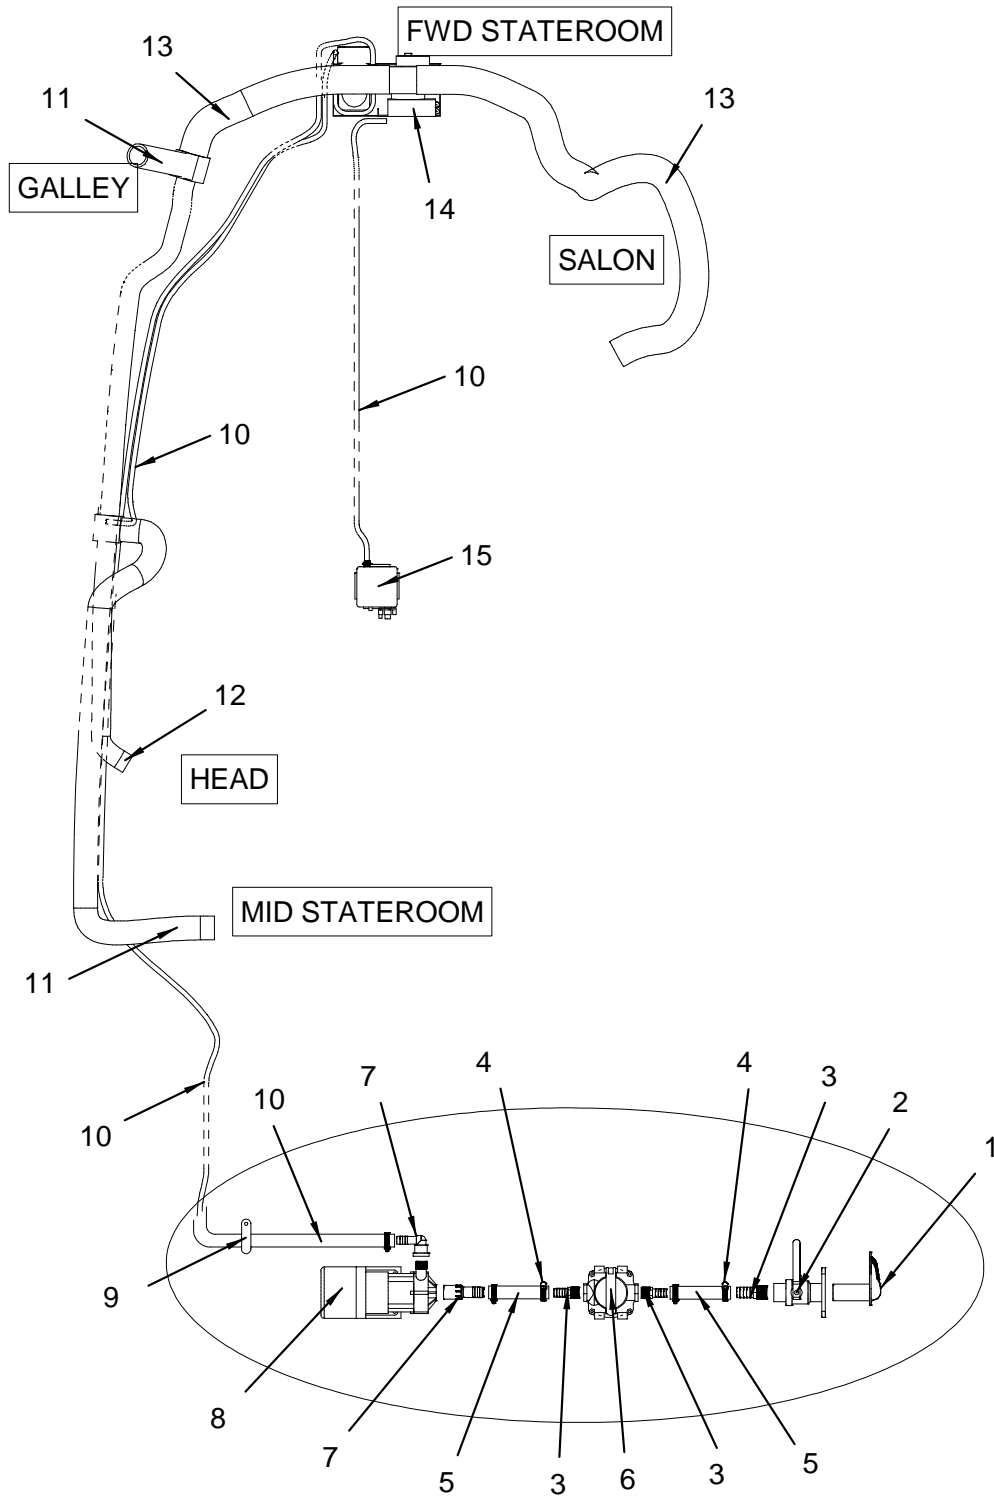

A/C SYSTEM

A/C SYSTEM

1	531574	PICK-UP, BRZ WATER INTAKE 3/4"
2	518431	SEACOCK, BRZ 3/4" W/O TAILPIECE
3	531426	ADAPTER, BRZ 3/4"MPT X 3/4" BARB
4	256677	CLAMP, HOSE #12 1/2"-1.25" SS .505
5	123810	HOSE, GEN PURPOSE 3/4"
6	144717	STRAINER, BRZ WATER INTAKE 3/4" SPECIAL #5937
7	948273	A/C COMP, HOSE FITTINGS FOR PMP500
8	956128	A/C COMP, PUMP SEAWATER 115V
	956169	A/C COMP, PUMP SEAWATER 230V (220 VOLT / 50 CYCLE ELECTRICAL SYSTEM OPTION)
9	123695	CLAMP, LOOM VINYL DIP #12 3/4"
10	1058957	HOSE, WATER A/C WHT 5/8"
11	639856	HOSE, AC/DUCT INSULATED 4" X 10'
	1727439	A/C COMP, PLENUM W/3 7/8"IN OPEN FACE 8X5X3DP
12	720169	HOSE, AC/DUCT 3"
	1322940	A/C COMP, GRILL 3" BLK W/DBL LVR
	1719358	A/C COMP, PLENUM W/4"IN/4"TOP/3"RT W/BRKT
13	266528	HOSE, AC/DUCT INSULATED 5"
	1613934	A/C COMP, 360DA-02 PLENUM DISCHARGE FWD/AFT
14	1759843	A/C COMP, COMPACT 12K SMXII 115V 50/60HZ (HULL#1408->UP)
	1686531	A/C COMP, 12K BTU ROT/COMP 115V SP/BLWR (HULL#1203->1407)
	1769425	A/C COMP, COMPACT 12K SMXII 220V 50HZ GG (220 VOLT / 50 CYCLE ELECTRICAL SYSTEM OPTION)
	1762243	A/C COMP, PLENUM 1012 W/5R 5L-6X6X6 (HULL#1408->UP)
	1591049	A/C COMP, PLENUM 6"X 5"X 5" (HULL#1203->1407)
	1090422	A/C COMP, QC PKG (CONDENSING UNIT) (HULL#1204->1428)
	1591056	A/C COMP, PLENUM 300DA-02 5"X 4"X 4"
	958140	A/C COMP, HOSE RING 4" OBLONG
	315507	INSULATION, VIBRACON 1"
15	1683218	SHOWER, SUMP ASSY 12V W/800 PUMP/CHCK VLV MOD
	124487	THRU-HULL, PLAS 5/8" WHT
	1751884	LABEL, 1/2"X 1.5" A/C CONDENSATE

NOT SHOWN

	1604263	A/C COMP, CABLE INTERCONNECT 15'
	1604271	A/C COMP, DISPLAY ECU BLK W/3/4" DOOR
	1055821	A/C COMP, FACE PLATE FOR CONTROL BLK
	826115	A/C COMP, QC PKG (MICROPROCESSOR CNTRL UNIT) (HULL#1204->1428)
	836114	BRACKET, PVC 1.5"X 1.5"X 6" 3/16"HOLES