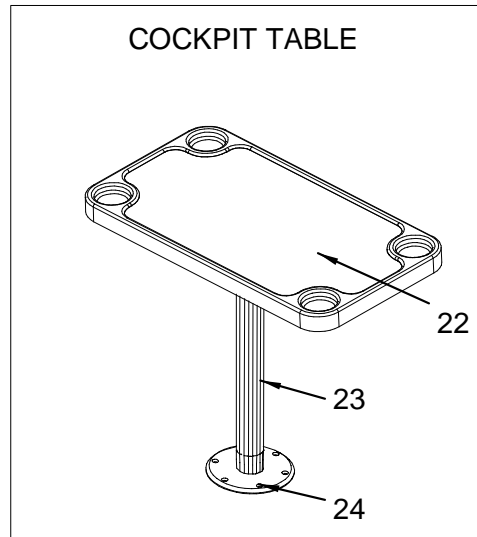

COCKPIT (STARBOARD VIEW)

COCKPIT (STARBOARD VIEW)

1	1227412	LIGHT, NAV STERN FLUSH MT RND CHR/BRS N/STUDS
	901199	BULB, STERN NAV LIGHT REPL #137406-1227412
2	1690555	SPEAKER, COAXIAL 6.5" W/WHT CVR
	1690558	GRILL, SPEAKER 6.5" ACOM WHT
	1755485	SPEAKER, POLK/MOMO 6.5"MD-RNG/TWTR/CRSOVR SLV (PREMIUM COCKPIT SOUND SYSTEM - 12 VOLT OPT)
	1765974	SPEAKER, POLK/MOMO EXT 6.5" MID-RANGE N/CVR (PREMIUM COCKPIT SOUND SYSTEM - 12 VOLT OPT)
	1765979	GRILL, SPEAKER POLK/MOMO EXT 6.5" BLK (PREMIUM COCKPIT SOUND SYSTEM - 12 VOLT OPT)
	1765975	SPEAKER, POLK/MOMO EXT 1" TWEETER BLK (PREMIUM COCKPIT SOUND SYSTEM - 12 VOLT OPT)
	1765976	SPEAKER, POLK/MOMO EXT TWEETER CUP (PREMIUM COCKPIT SOUND SYSTEM - 12 VOLT OPT)
	1765977	SPEAKER, POLK/MOMO EXT CROSSOVER (PREMIUM COCKPIT SOUND SYSTEM - 12 VOLT OPT)
3	1266063	DRINKHOLDR, PLAS 4"X 3" MUG SZ WHT
	124347	HOSE, PVC CLEAR 3/8"
	417998	CLAMP, HOSE #04M 1/4"-5/8" SS MINI
4	1718781	PANEL, 340DA-03 LWR CKPT STB SIDE
	1601897	BOX, V/F CKPT HELM STRG ARW W/FRONT PNL
5	1759586	HELMSEAT, 340DA-03 W/THRS SLIDE PLATE
6	1472190	COOLER, 8" X 14.5" FOAMED MOLDED
	1531326	LID, HDPE ROUND COOLER WHT
7	1760813	340SDA 04,HATCH,ENG FBRGLS
8	983692	ACCESS PLATE, POLYPROP W/ O-RING 4" WHT
9	1683753	HINGE, SS 320DA-02 CKPT HATCH
10	326009	THRU-HULL, PLAS 2" WHT (FULL THREAD)
11	1760814	340SDA 04,SEAT BASE,AFT CKPT FBRGLS
	912774	NOSING, VINYL 1"X 1/4"X 12" RIGID SR WHT
12	1453992	PORTLIGHT, OPENING ALL SS 3/8"-7/8" MOD REV1
13	1331313	PORTLIGHT, SCREEN 3/8"X 7/8"
14	1331735	PORTLIGHT, GASKET ONLY (BOMAR)
15	1331750	PORTLIGHT, LENS ONLY (BOMAR)
16	1107044	PORTLIGHT, HANDLES QUICKDOGS (BOMAR)
17	866434	KNOB, PORTLIGHT KNOB ONLY (BOMAR)
18	1513183	TRIM RING, PORTLIGHT 3/8" SS
19	1760815	340SDA 04,BASE,H/S FBRGLS CKPT
	1717466	BLKHD, LDPVC 340DA-03 H/S BASE BLK-OFF
20	1691295	DOOR, HDPE 340DA-03 HELM STRG ARW
	912774	NOSING, VINYL 1"X 1/4"X 12" RIGID SR WHT
21	1411453	LATCH, FLUSH MOUNT PULL SS (SLAM)
22	1689692	TABLE, T/F CKPT RECT ARW 03 35"X 19"
	876979	BASE, LEG/POST SURF MT ALUM
23	1476738	POST, TABLE LEG 26.5"X 2.25" ALUM RIB DBL TPR
24	876961	BASE, LEG/POST FLUSH MT ALUM

NOT SHOWN

137349	ACCESS PLATE, PLAS CVR 5" WHT
957092	A/C COMP, HOSE RING 5" OBLONG
522813	BOX, RECEPTACLE PVC SURFACE MOUNT CARLON
627737	BOX, RECEPTACLE/SWITCH PVC 1-GANG DEEP
836023	BRACKET, ALUM 1.5"X 1.5"X 1.5" 3/16"HOLES
836007	BRACKET, ALUM 1.5"X 1.5"X 3" 3/16"HOLES
952838	BRACKET, ALUM 2"X 1/8"X 5" 4@3/16"HOLES
836122	BRACKET, PVC 1.5"X 1.5"X 3" 3/16"HOLES
175257	BUMPER, WHT LARGE ROUND 0.88"WD X 0.40"HG
147397	COVER PLATE, CARLON BOX SGL
180067	COVER PLATE, WATERPROOF RECEPT W/2 DOORS
180091	COVER PLATE, WATERPROOF RECEPTACLE GFI
1686699	PLATE, HDPE 320DA-02 STBD ACCESS
1686520	PANEL, LDPVC 320DA-02 STB CKPT ACCESS
145110	RECEPTACLE, GFI DUPLEX GREY 15A