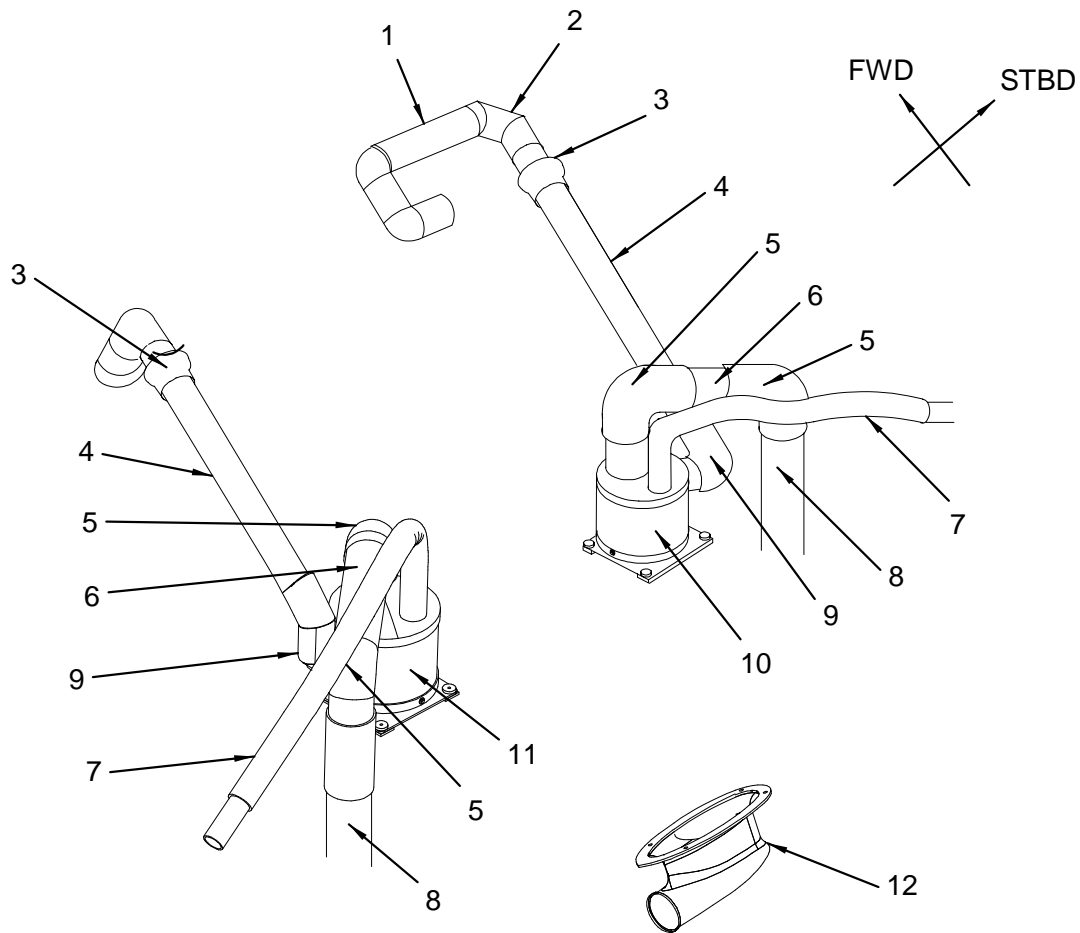

LABELS

- 1744845 LABEL, EXHAUST OUTLET (LEXAN)

NOT SHOWN

- 256750 CLAMP, HOSE #88 4.25"-6" SS .505
- 1497452 TAPE, FOAM NEOPRENE W/3M 9828 3/8"TH X 2"W

EXHAUST SYSTEM (DIESEL ENGINE)

TVD - YANMAR 6LPSTP (T-306 PHP) INBOARD DIESEL