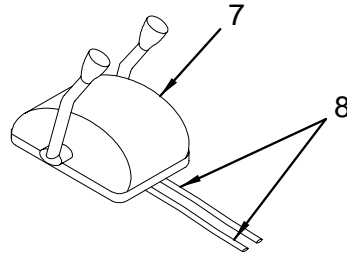

A/C SYSTEM

1	531574	PICK-UP, BRZ WATER INTAKE 3/4"
2	518431	SEACOCK, BRZ 3/4" W/O TAILPIECE
3	531426	ADAPTER, BRZ 3/4"MPT X 3/4" BARB
4	256677	CLAMP, HOSE #12 1/2"-1.25" SS .505
5	123810	HOSE, GEN PURPOSE 3/4"
6	144717	STRAINER, BRZ WATER INTAKE 3/4" SPECIAL #5937
7	948273	A/C COMP, HOSE FITTINGS FOR PMP500
8	956128	A/C COMP, PUMP SEAWATER 115V
	956169	A/C COMP, PUMP SEAWATER 230V (220 VOLT / 50 CYCLE ELECTRICAL SYSTEM OPTION)
9	123695	CLAMP, LOOM VINYL DIP #12 3/4"
10	1058957	HOSE, WATER A/C WHT 5/8"
11	639856	HOSE, AC/DUCT INSULATED 4" X 10'
	1727439	A/C COMP, PLENUM W/3 7/8"IN OPEN FACE 8X5X3DP
12	720169	HOSE, AC/DUCT 3"
	1322940	A/C COMP, GRILL 3" BLK W/DBL LVR
	1719358	A/C COMP, PLENUM W/4"IN/4"TOP/3"RT W/BRKT
13	266528	HOSE, AC/DUCT INSULATED 5"
	1613934	A/C COMP, 360DA-02 PLENUM DISCHARGE FWD/AFT
14	1759843	A/C COMP, COMPACT 12K SMXII 115V 50/60HZ (HULL#1408->UP)
	1686531	A/C COMP, 12K BTU ROT/COMP 115V SP/BLWR (HULL#1203->1407)
	1769425	A/C COMP, COMPACT 12K SMXII 220V 50HZ GG (220 VOLT / 50 CYCLE ELECTRICAL SYSTEM OPTION)
	1762243	A/C COMP, PLENUM 1012 W/5R 5L-6X6X6 (HULL#1408->UP)
	1591049	A/C COMP, PLENUM 6"X 5"X 5" (HULL#1203->1407)
	1090422	A/C COMP, QC PKG (CONDENSING UNIT) (HULL#1204->1428)
	1591056	A/C COMP, PLENUM 300DA-02 5"X 4"X 4"
	958140	A/C COMP, HOSE RING 4" OBLONG
	315507	INSULATION, VIBRACON 1"
15	1683218	SHOWER, SUMP ASSY 12V W/800 PUMP/CHCK VLV MOD
	124487	THRU-HULL, PLAS 5/8" WHT
	1751884	LABEL, 1/2"X 1.5" A/C CONDENSATE

NOT SHOWN

	1604263	A/C COMP, CABLE INTERCONNECT 15'
	1604271	A/C COMP, DISPLAY ECU BLK W/3/4" DOOR
	1055821	A/C COMP, FACE PLATE FOR CONTROL BLK
	826115	A/C COMP, QC PKG (MICROPROCESSOR CNTRL UNIT) (HULL#1204->1428)
	836114	BRACKET, PVC 1.5"X 1.5"X 6" 3/16"HOLES

STEERING SYSTEM

STERN DRIVE

V-DRIVE WITH HYDRAULIC STEERING