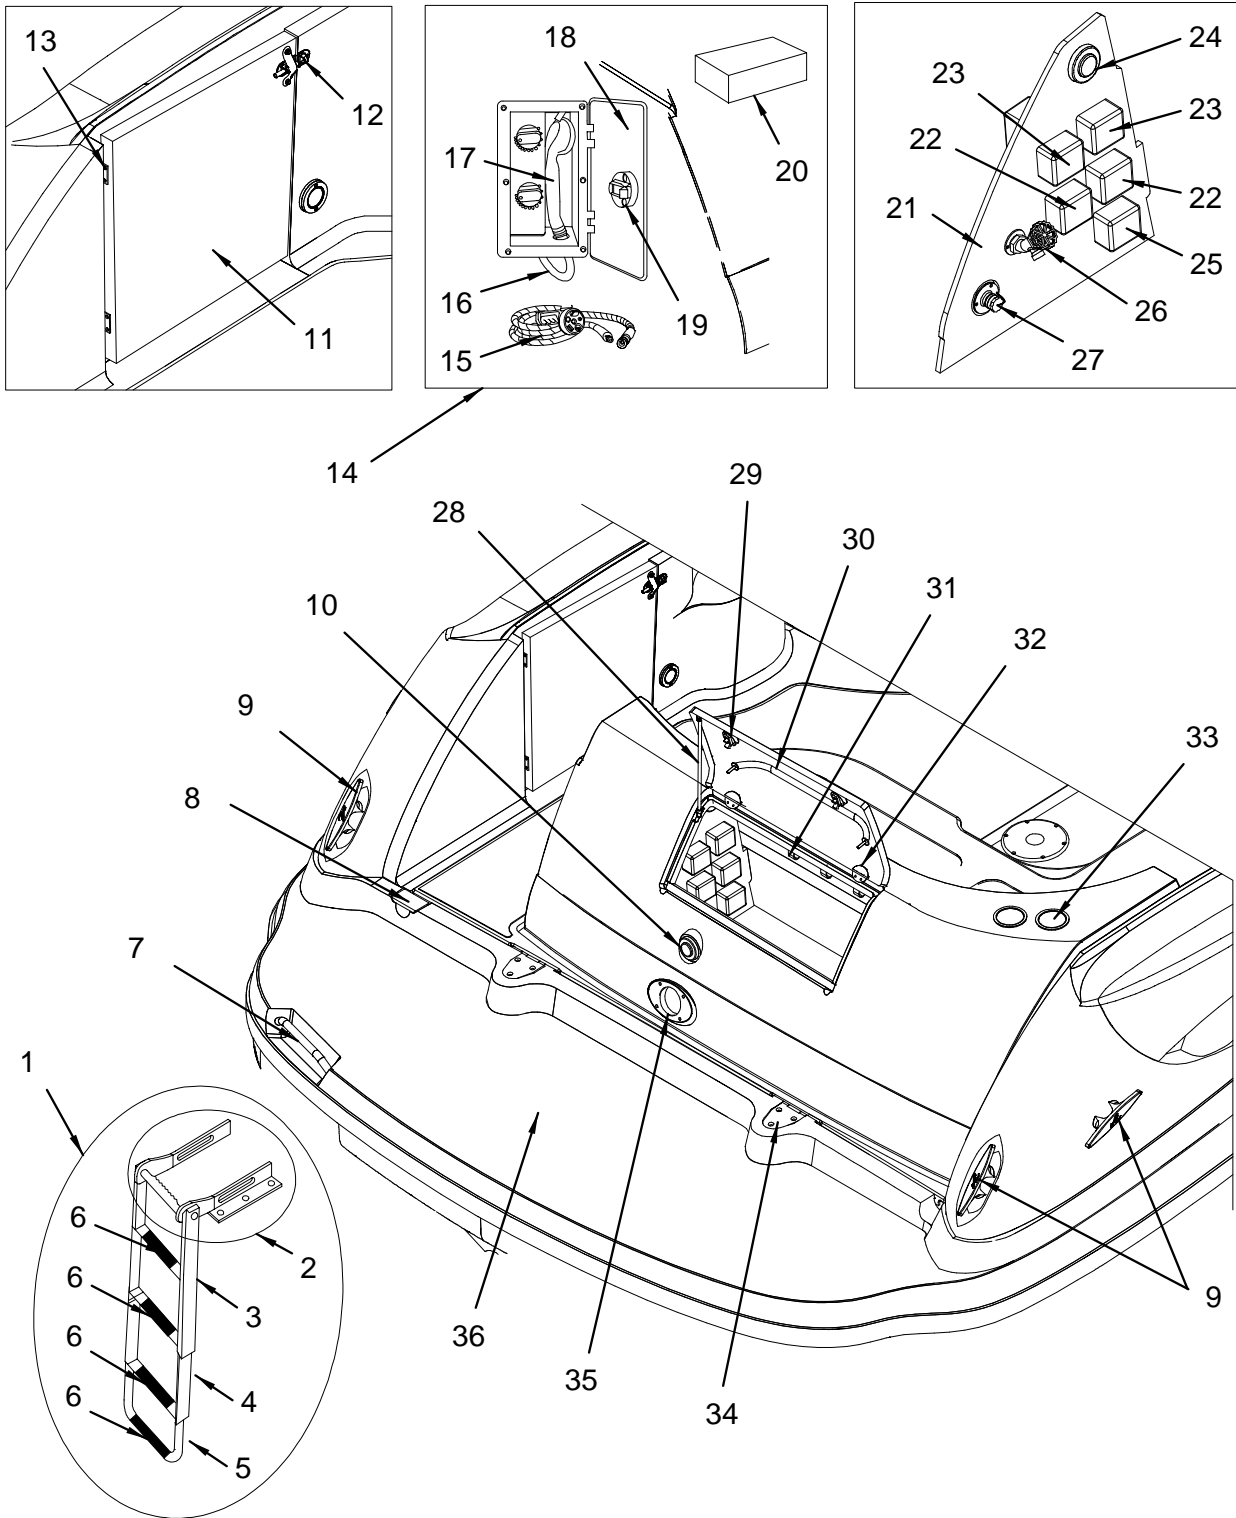

TRANSOM STORAGE & SWIM PLATFORM

TRANSOM STORAGE & SWIM PLATFORM

1	1691259	LADDER, SWIM 4-STEP SS UNDRMNT TELSCPNG 30DEG
2	1759988	LADDER, SWIM SLIDING GUDGEON 19.25"X 19" SS
3	1759989	LADDER, SWIM SS TELESCOP 16.5"X 16" UPR
4	1759990	LADDER, SWIM SS TELESCOP 16.5"X 16" MID
5	1759984	LADDER, SWIM SS TELESCOP LWR 16.5"X 14.5"
6	1759993	LADDER, SWIM TREAD (CUT TO LNGTH UPR/MID/LWR)
7	1691260	RAIL, GRAB 13.75" RND 1" TUBE SS
8	1691298	COVER, HDPE 340DA-03 SCPR DRAIN
9	291666	CLEAT, 10" 4-BOLT SS
	793471	PLATE, BACKING UNIVERSAL 3/16"
10	1227412	LIGHT, NAV STERN FLUSH MT RND CHR/BRS N/STUDS
	901199	BULB, STERN NAV LIGHT REPL #137406-1227412
11	1683870	DOOR, PLEX 320DA-02 TRNSM W/HDWR
	1687583	SWITCH, MAGNETIC TRANS DOOR GRY
12	159103	BOLT, BARREL CHR 4 7/16" BOLT 5.25" LOA
	190579	BUSHING, NYLON 0.76" OD X 3/8" SHAFT
	156893	WEBBING, POLYPROPYLENE 1" BLACK
	175257	BUMPER, WHT LARGE ROUND 0.88" WD X 0.40" HG
13	1523604	HINGE, SS 3" X 2"
14	736702	FAUCET, WASHDOWN BOX W/MIXER (AQUATIK) VERT
	1302504	FAUCET, CARTRIDGE CERAMIC 90DEG RH
	1298710	FAUCET, CARTRIDGE CERAMIC 90DEG LH
15	1302579	FAUCET, WASHDOWN SHOWER UNIT ONLY (AQUATIK)
16	1302595	FAUCET, WASHDOWN HOSE W/FPT ONLY (AQUATIK)
17	1302603	FAUCET, WASHDOWN SPRAYER HEAD ONLY (AQUATIK)
18	1302587	FAUCET, WASHDOWN DOOR ONLY (AQUATIK)
19	1742646	LATCH, WASHDOWN DOOR (AQUATIK)
20	802074	GALVANIC ISOLATOR, ZINC SAVER II 30AMP
21	1691126	BLKHD, LDPVC 340DA-03 TRNSM WALL SHR PWR
22	133678	INLET, SHORE POWER WHT 125V 30A
	206276	INLET, SHORE POWER WHT 220V/50H 16A
		(220 VOLT / 50 CYCLE ELECTRICAL SYSTEM OPTION)
	1244367	CORD SET, 120V/30A 50FT POWERCORD PLUS
	206268	CORD SET, 220V/50H 16A 50FT
		(220 VOLT / 50 CYCLE ELECTRICAL SYSTEM OPTION)
	133652	ADAPTER, SHORE CORD 125V/30A(F)-125V/15A(M)
	634998	BOX, V/F 7.75" X 5" X 3" BLANK
23	829416	INLET, "MAIN BRKR" HOUSING WHT
	582445	BRKR/TOGGLE, 2-POLE AC MED DELAY 35A
24	840868	LIGHT, COURTESY ROUND W/FROSTED LENS 12V/5W
	1192368	BULB, REPL FOR #0840868 12V/5W
25	133694	INLET, PHONE/TV CABLE COMBO WHT
	136093	CORD SET, PHONE 50FT
	136085	CORD SET, TV CABLE 50FT
26	1096262	FAUCET, SILLCOCK WASHDOWN (WHITECAP)
27	141168	INLET, WATER W/PRESS REGULATOR WHT
28	1425362	CYLINDER, GAS SS 40PSI 12" EXT X 8" COMP
	634550	BRACKET, SS GAS CYL 90DEG L-BRKT W/BALL LONG
29	1411453	LATCH, FLUSH MOUNT PULL SS (SLAM)
	1418060	SHIM, RUBBER 6MM SS LATCH
30	1747838	RAIL, GRAB 24" STRMLN W/STUD FLANGES 316L
31	855809	ROPE, DOCKLINE STRAP WHT W/HDWR (SHORT STYLE)
32	1338821	HINGE, SS STRAP 2.56" X 2.56" X 1/4"
33	1266063	DRINKHOLDR, PLAS 4" X 3" MUG SZ WHT
34	1683753	HINGE, SS 320DA-02 CKPT HATCH
	1717451	PLATE, BACKING CKPT HATCH HINGE 1 3/16" X 8"
	1717452	PLATE, BACKING CKPT HATCH HINGE 4" X 4 13/16"
35	981092	INSERT, HDPE OVAL HAWSE HOLE ARW
36	1771081	340SDA 04, SWMPLTFM, FBGRGLS

LABELS

1743571	LABEL, DANGER TRANSOM DOOR (LEXAN)
1743534	LABEL, FRESH WATER (LEXAN)
1743512	LABEL, "LINE 1" (LEXAN)
1743513	LABEL, "LINE 2" (LEXAN)
1751886	LABEL, NOTICE TRANSOM DOOR/HATCH LIFT
1743616	LABEL, UNPLUG SHORE POWER WARNING