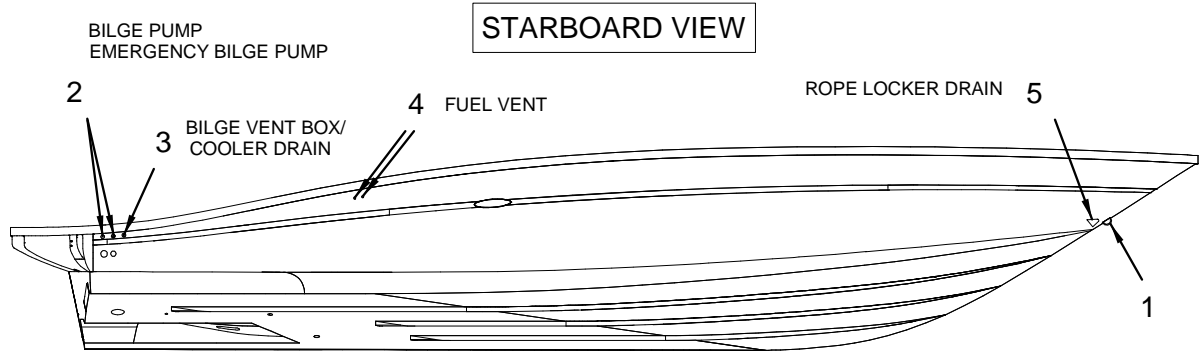

EXTERIOR (HULL)