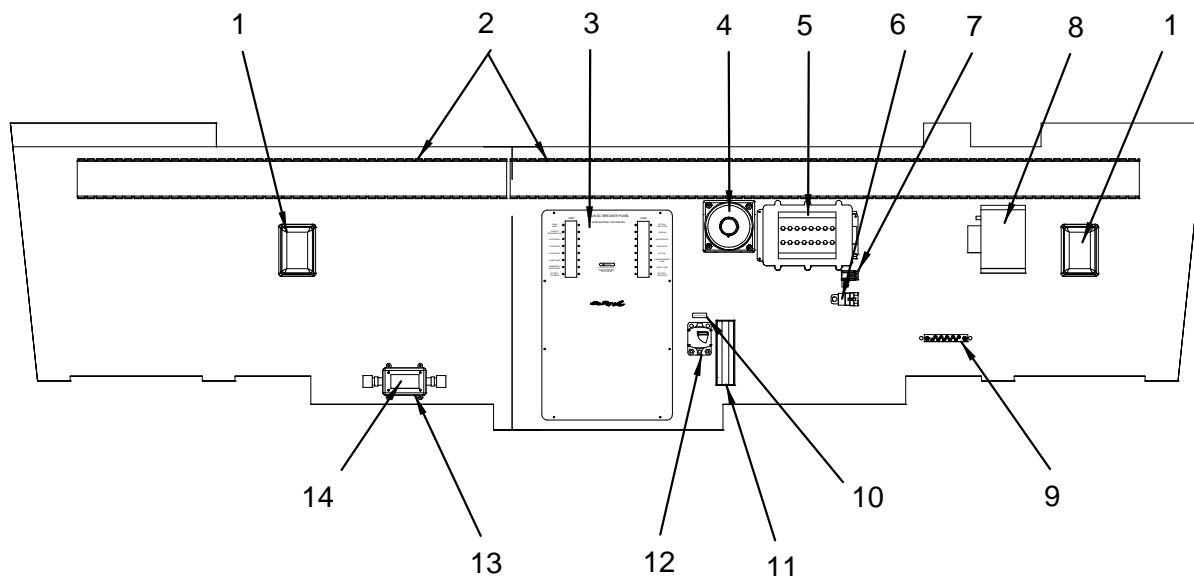

BILGE (ELECTRICAL)

BILGE (ELECTRICAL)

- 1 822668 LIGHT, SGL DOME FLUSH MT PLAS WHT W/O SWITCH
- 604801 BULB, DOME LIGHT 12V
- 2 498253 COVER BASE, PLAS DUCT WIRING CVR 4"X 6' GREY
- 902916 COVER BASE, PLAS DUCT WIRING 4"X 4"X 6' GRY
- 3 1690750 BOX, T/F 340DA-03 MAIN DC BRKR PNL
- 1686597 PANEL, 340DA-03 MAIN DC BRKR
- 1690040 PLATE, ALUM 340DA-03 MAIN DC BRKR BOX BCKNG
- 1690173 BLOCK, HDPE 3/4"X 1"X 4" EMERG START SOLENOID
- 1690175 BUSS BAR, LATCHING SOLENOID 5"X 1"NCKL PLTD
- 1690189 BRACKET, PVC 1"X 1"X 5" LATCHING SOLENOID GRV
- 1690833 SOLENOID, EMERG START 12V 100AMP
- 644609 SOLENOID, MAGNET LATCHING 12V 100A/500A W/HDW
- 651869 SOLENOID, MAGNET LATCHING LEAD ONLY
- 829432 BUSS BAR, DBL POST 5/16"
- 4 136150 SWITCH, BATTERY ON/OFF DSL W/DISC
  (BOW THRUSTER OPTION)
- 5 1759175 MODULE, ELEC INTERFACE AFT S-CRUISER RV3
- 6 1144088 RELAY, 120VAC 20 AMP SPDT
- 583906 RELAY, 240VAC 50/60 HZ 20 AMP DPDT
  (220 VOLT / 50 CYCLE ELECTRICAL SYSTEM OPTION)
- 7 140533 FUSE, FERRULE TYPE AGC 1A
- 8 984682 MODULE, SYS MON INTERFACE (LCD)
  (OPTIONAL SYSTEMS MONITOR PANEL)
- 9 638205 BUSS BAR, DC GROUND 12-POSITION LARGE
- 10 1745518 LABEL, WINDLASS BRKR
- 11 987446 FUSE BLOCK, BLADE TYPE ANL350/500

- 12 1185099 BRKR, SURF MNT THERMAL 100AMP MANUAL RESET
- 13 144899 BOX, PVC SWITCH BOX
- 144907 COVER PLATE, SWITCH BOX BLUE PVC
- 14 1743616 LABEL, UNPLUG SHORE POWER WARNING