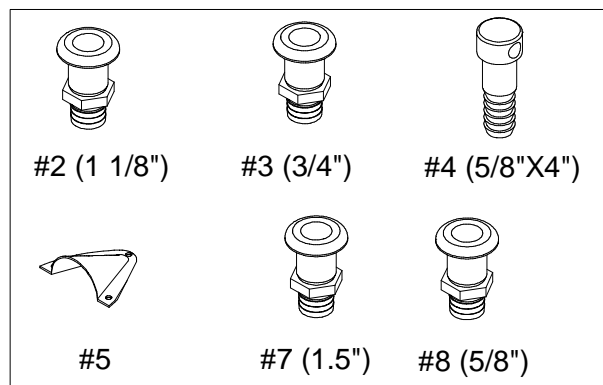

EXTERIOR (HULL)