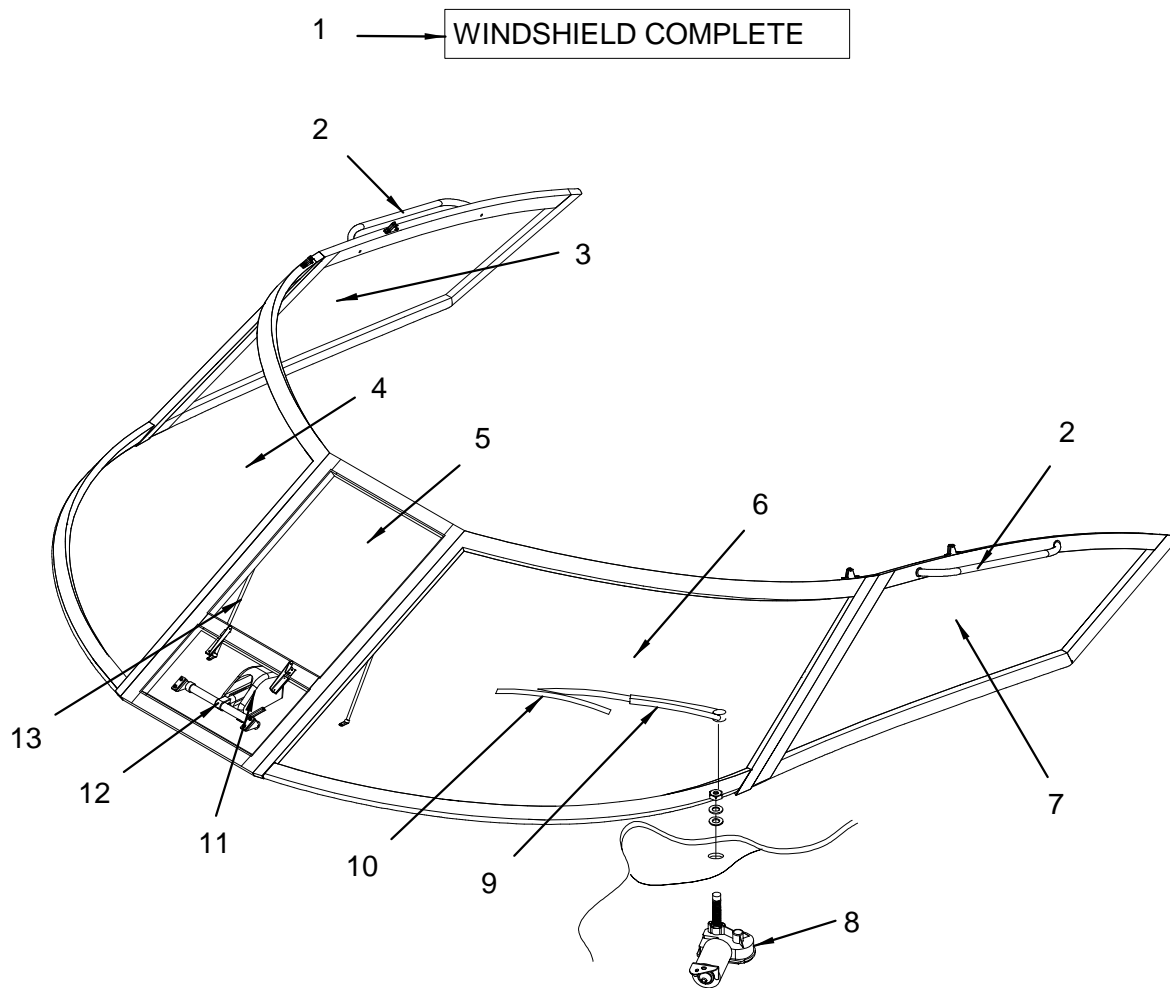

EXTERIOR (WINDSHIELD) OPTIONAL STAINLESS STEEL

EXTERIOR (WINDSHIELD) OPTIONAL STAINLESS STEEL

NOT SHOWN

- 1 1689912 W/S, 340DA-03 SS CMLPT W/SNPS
- 2 1747838 RAIL, GRAB 24" STRMLN W/STUD FLANGES 316L
- 3 1739409 W/S, 340SDA-03 STB WING SS
- 4 1739406 W/S, 340SDA-03 STB FRNT SS
- 5 1739407 W/S, 340SDA-03 CTR SS
- 6 1739404 W/S, 340SDA-03 PRT FRONT SS
- 7 1739408 W/S, 340SDA-03 PRT WING SS
- 8 1748551 WIPER MOTOR, 100 DEG (AM)
- 1753304 HARNESS, MOTOR AM WIPER 6" PIGTAIL
- 9 1751368 WIPER ARM, 20" FLEX BLK
- 10 1749058 WIPER BLADE, 20" FLEX BLK (AM)
- 11 1409929 COVER, ABS W/S VENT ACTUATOR ARW
- 1409911 COVER, ABS W/S VENT ACTUATOR ZPHR
- (GEL-COATED DASH - TAN OPTION)
- 12 1100262 ACTUATOR, ELEC W/S VENT 4"8P CE
- 13 1739414 W/S, 340SDA-03 SUPPORT BARS SS

- 1739410 W/S, 340SDA-03 HDWR KIT SS
- 1739413 W/S, 340SDA-03 SCREW CVR SS

LABELS

- 1750454 DECAL, SEA RAY OWNERS CLUB (NBOA) RV