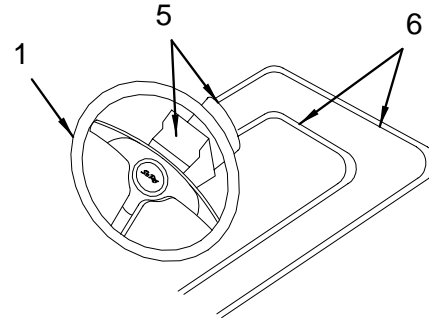

A/C SYSTEM

1	531574	PICK-UP, BRZ WATER INTAKE 3/4"
2	518431	SEACOCK, BRZ 3/4" W/O TAILPIECE
3	531426	ADAPTER, BRZ 3/4"MPT X 3/4" BARB
4	256677	CLAMP, HOSE #12 1/2"-1.25" SS .505
5	123810	HOSE, GEN PURPOSE 3/4"
6	144717	STRAINER, BRZ WATER INTAKE 3/4" SPECIAL #5937
7	948273	A/C COMP, HOSE FITTINGS FOR PMP500
8	956128	A/C COMP, PUMP SEAWATER 115V
	956169	A/C COMP, PUMP SEAWATER 230V (220 VOLT / 50 CYCLE ELECTRICAL SYSTEM OPTION)
9	123695	CLAMP, LOOM VINYL DIP #12 3/4"
10	1058957	HOSE, WATER A/C WHT 5/8"
11	639856	HOSE, AC/DUCT INSULATED 4" X 10'
	1727439	A/C COMP, PLENUM W/3 7/8"IN OPEN FACE 8X5X3DP
12	720169	HOSE, AC/DUCT 3"
	1322940	A/C COMP, GRILL 3" BLK W/DBL LVR
	1719358	A/C COMP, PLENUM W/4"IN/4"TOP/3"RT W/BRKT
13	266528	HOSE, AC/DUCT INSULATED 5"
	1613934	A/C COMP, 360DA-02 PLENUM DISCHARGE FWD/AFT
14	1759843	A/C COMP, COMPACT 12K SMXII 115V 50/60HZ (HULL#1408->UP)
	1686531	A/C COMP, 12K BTU ROT/COMP 115V SP/BLWR (HULL#1203->1407)
	1769425	A/C COMP, COMPACT 12K SMXII 220V 50HZ GG (220 VOLT / 50 CYCLE ELECTRICAL SYSTEM OPTION)
	1762243	A/C COMP, PLENUM 1012 W/5R 5L-6X6X6 (HULL#1408->UP)
	1591049	A/C COMP, PLENUM 6"X 5"X 5" (HULL#1203->1407)
	1090422	A/C COMP, QC PKG (CONDENSING UNIT) (HULL#1204->1428)
	1591056	A/C COMP, PLENUM 300DA-02 5"X 4"X 4"
	958140	A/C COMP, HOSE RING 4" OBLONG
	315507	INSULATION, VIBRACON 1"
15	1683218	SHOWER, SUMP ASSY 12V W/800 PUMP/CHCK VLV MOD
	124487	THRU-HULL, PLAS 5/8" WHT
	1751884	LABEL, 1/2"X 1.5" A/C CONDENSATE

NOT SHOWN

	1604263	A/C COMP, CABLE INTERCONNECT 15'
	1604271	A/C COMP, DISPLAY ECU BLK W/3/4" DOOR
	1055821	A/C COMP, FACE PLATE FOR CONTROL BLK
	826115	A/C COMP, QC PKG (MICROPROCESSOR CNTRL UNIT) (HULL#1204->1428)
	836114	BRACKET, PVC 1.5"X 1.5"X 6" 3/16"HOLES

STEERING SYSTEM

STERN DRIVE

V-DRIVE WITH HYDRAULIC STEERING