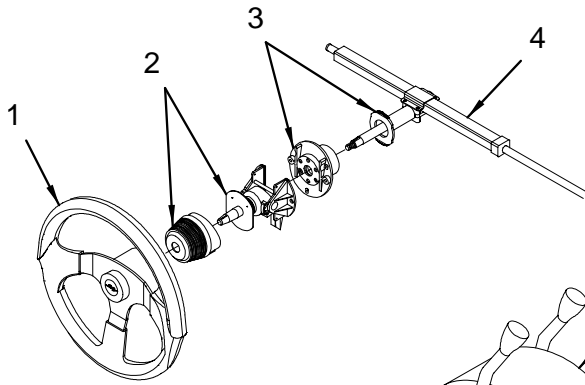

A/C SYSTEM

1	531574	PICK-UP, BRZ WATER INTAKE 3/4"
2	518431	SEACOCK, BRZ 3/4" W/O TAILPIECE
3	531426	ADAPTER, BRZ 3/4"MPT X 3/4" BARB
4	256677	CLAMP, HOSE #12 1/2"-1.25" SS .505
5	123810	HOSE, GEN PURPOSE 3/4"
6	144717	STRAINER, BRZ WATER INTAKE 3/4" SPECIAL #5937
7	948273	A/C COMP, HOSE FITTINGS FOR PMP500
8	956128	A/C COMP, PUMP SEAWATER 115V
	956169	A/C COMP, PUMP SEAWATER 230V (220 VOLT / 50 CYCLE ELECTRICAL SYSTEM OPTION)
9	123695	CLAMP, LOOM VINYL DIP #12 3/4"
10	1058957	HOSE, WATER A/C WHT 5/8"
11	639856	HOSE, AC/DUCT INSULATED 4" X 10'
	1727439	A/C COMP, PLENUM W/3 7/8"IN OPEN FACE 8X5X3DP
12	720169	HOSE, AC/DUCT 3"
	1322940	A/C COMP, GRILL 3" BLK W/DBL LVR
	1719358	A/C COMP, PLENUM W/4"IN/4"TOP/3"RT W/BRKT
13	266528	HOSE, AC/DUCT INSULATED 5"
	1613934	A/C COMP, 360DA-02 PLENUM DISCHARGE FWD/AFT
14	1759843	A/C COMP, COMPACT 12K SMXII 115V 50/60HZ (HULL#1408->UP)
	1686531	A/C COMP, 12K BTU ROT/COMP 115V SP/BLWR (HULL#1203->1407)
	1769425	A/C COMP, COMPACT 12K SMXII 220V 50HZ GG (220 VOLT / 50 CYCLE ELECTRICAL SYSTEM OPTION)
	1762243	A/C COMP, PLENUM 1012 W/5R 5L-6X6X6 (HULL#1408->UP)
	1591049	A/C COMP, PLENUM 6"X 5"X 5" (HULL#1203->1407)
	1090422	A/C COMP, QC PKG (CONDENSING UNIT) (HULL#1204->1428)
	1591056	A/C COMP, PLENUM 300DA-02 5"X 4"X 4"
	958140	A/C COMP, HOSE RING 4" OBLONG
	315507	INSULATION, VIBRACON 1"
15	1683218	SHOWER, SUMP ASSY 12V W/800 PUMP/CHCK VLV MOD
	124487	THRU-HULL, PLAS 5/8" WHT
	1751884	LABEL, 1/2"X 1.5" A/C CONDENSATE

NOT SHOWN

	1604263	A/C COMP, CABLE INTERCONNECT 15'
	1604271	A/C COMP, DISPLAY ECU BLK W/3/4" DOOR
	1055821	A/C COMP, FACE PLATE FOR CONTROL BLK
	826115	A/C COMP, QC PKG (MICROPROCESSOR CNTRL UNIT) (HULL#1204->1428)
	836114	BRACKET, PVC 1.5"X 1.5"X 6" 3/16"HOLES

STEERING SYSTEM

STERN DRIVE

V-DRIVE WITH HYDRAULIC STEERING