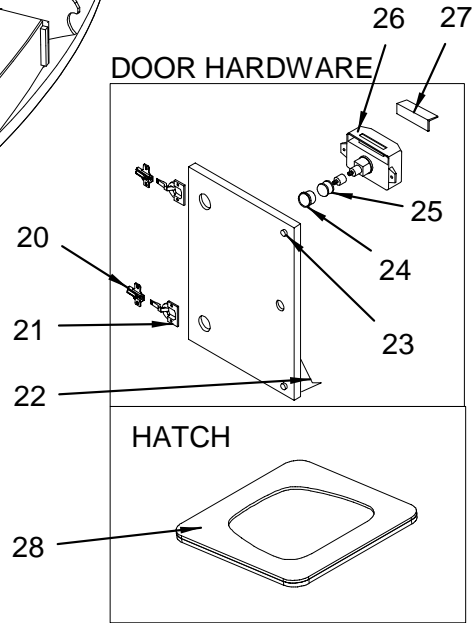

FORWARD STATEROOM

FORWARD STATEROOM

1	1760821	340SDA 04,RETURN,A/C FWDSTRM BUNK
2	132183	TRACK, ALUM CURT TRK 0.275"X 0.688" TAB TYPE
3	1760822	340SDA 04,DOOR,FWDSTRM PRT H/L
4	784975	LIGHT, RECESSED W/CLEAR LENS BRS 10W HALOGEN
	833269	BULB, REPL FOR #0784975/0830307 12V/10W HALOG
5	1760823	340SDA 04,DOOR,FWDSTRM PRT AFT GNWL
6	1760824	340SDA 04,DOOR,FWDSTRM PRT FWD GNWL
7	1690555	SPEAKER, COAXIAL 6.5" W/WHT CVR
	1756170	SPEAKER, POLK/MOMO 6.5" MID-RNG/TWEETER/IN-WAL (PREMIUM CABIN SOUND SYSTEM - 12 VOLT OPT)
	1765982	SPEAKER, POLK/MOMO INT 6.5" MID-RANGE (PREMIUM CABIN SOUND SYSTEM - 12 VOLT OPT)
	1765986	GRILL, SPEAKER POLK/MOMO INT 6.5" WHT (PREMIUM CABIN SOUND SYSTEM - 12 VOLT OPT)
	1765983	SPEAKER, POLK/MOMO INT 3/4" TWEETER (PREMIUM CABIN SOUND SYSTEM - 12 VOLT OPT)
	1765984	SPEAKER, POLK/MOMO INT CROSSOVER (PREMIUM CABIN SOUND SYSTEM - 12 VOLT OPT)
8	981316	SPOTLIGHT, SWVL TASK BEIGE W/GLD ACCNT HLGN
	858886	BULB, REPL FOR #0830307
9	1760825	340SDA 04,MIR ASSY,FWDSTRM
	1690979	MIRROR, 1/8"X 17.5" X 42"
10	1760826	340SDA 04,DOOR,FWDSTRM STB FWD GNWL
11	1760827	340SDA 04,DOOR,FWDSTRM STB CTR GNWL
12	1760828	340SDA 04,DOOR,FWDSTRM STB AFT GNWL
13	1760829	340SDA 04,DOOR,FWDSTRM STB H/L
	1690980	MIRROR, 1/8"X 14.5"X 44.5"POL EDGES
	839399	HINGE, SELF CLOSING BLUM SCREW-ON
	1176635	PULL, DOOR FLUSH MIRROR .050 BRUSHED BRASS
14	390849	CATCH, GRABBER LATCH W/10LB HOLD BLK PLAS
15	723882	BAR, HANGING ROD (CLOTHES) ALUM 17.5"
16	965707	MONITOR, CO DETECTOR WHT
	1189687	PLATE, CO MONITOR BACKING WHT
17	1604271	A/C COMP, DISPLAY ECU BLK W/3/4" DOOR
	1055821	A/C COMP, FACE PLATE FOR CONTROL BLK
	1048834	A/C COMP, HOSE RING 4" RND PLAS
18	1688434	PANEL, 340DA-03 SLN/FWD STRM LIGHT SW BLK
	797761	BODY, ROCK SW SPST BLK 12V INCAND NON-LIT
	1541655	ACTUATOR, ROCK SWITCH-LIGHTS BLK
19	602862	RECEPTACLE, DUPLEX BLK 15A
	602870	COVER PLATE, SGL DUPLEX RECEPT BLK
	627737	BOX, RECEPTACLE/SWITCH PVC 1-GANG DEEP
20	525667	HINGE, CONCEALED FULL OVERLAY MT PLATE ONLY
21	839399	HINGE, SELF CLOSING BLUM SCREW-ON
22	1502327	MICA, 4'X 8'X.030"VIOLIN FIG ANNIGRE GLS GR20
23	663708	BUMPER, CLEAR .020" THICK
24	1271014	PULL, PUSH-BUTTON KNOB CHR
25	1542232	PULL, ROSETTE POL SOLID BRASS 16MM (5/8")
26	772418	CATCH, RIM-LOCK WHT
27	761445	CATCH, RIM-LOCK STRIKE PLATE
28	1689596	SCREEN, DECK TRAPEZOID SKYSCREEN MK4
29	840850	LIGHT, COURTESY OVAL STEP ANTIQUE WHT (INT)
	1184639	BULB, REPL FOR MRP #0840850 (STEP LT)

BRACKETS

835850	BRACKET, ALUM 1"X 1"X 1" 3/16"HOLES
952929	BRACKET, ALUM 1"X 1/8"X 3" 3/16"HOLES
835843	BRACKET, ALUM 1"X 1/2"X 3" 3/16"HOLES 2SIDES
835835	BRACKET, ALUM 1"X 1"X 3" 3/16"HOLES 2SIDES
836023	BRACKET, ALUM 1.5"X 1.5"X 1.5" 3/16"HOLES
836122	BRACKET, PVC 1.5"X 1.5"X 3" 3/16"HOLES

LABELS

1743616	LABEL, UNPLUG SHORE POWER WARNING

NOT SHOWN

1500552	CLIP, TABLE LEG 60MM TUBE BLK
141903	HINGE, AL CONT 2"X 72" SAT