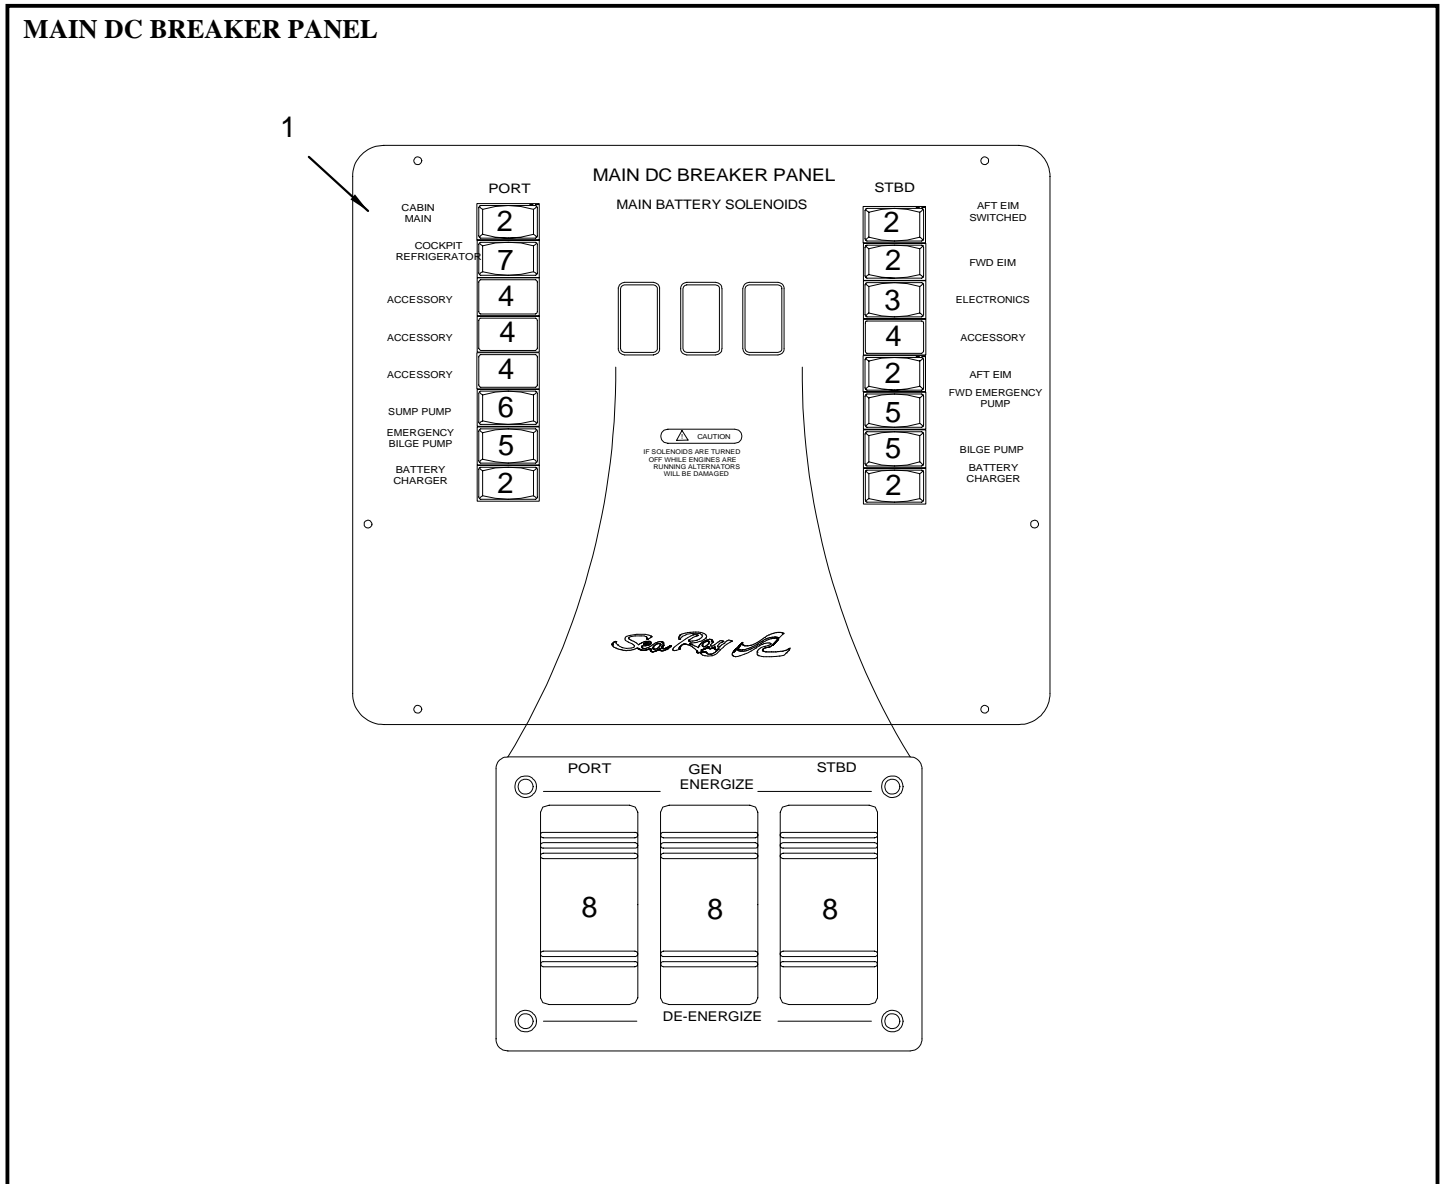

OWNERS PACKET CONTENTS (continued)

1510528 VIDEO, 01 CANVAS INSTALLATION SPCRUISERS

OWNERS PACKET SUPPLIED BY PLANT

1756400	PACKET, MULTI-INFO 340DA-04
800565	BOOKLET, BOATER'S GUIDE TO AC ELECTRICAL SYST
434191	CARD, NAVIGATIONAL INTERNATIONAL (EXPORT PACKING - INTERNATIONAL OPTION)
1683713	CARD, QUICK REFRENCE SHRPWR SPCRUIS/02
1750456	DECAL, SEA RAY CUSTOMER SATISFACTION EXP CRUS
1750454	DECAL, SEA RAY OWNERS CLUB (NBOA) RV
1747682	EMBLEM, S/R EMB SCRIPT WHEEL CHR-BEZEL 1.75"
522599	KEY, DECK PLATE CAP
1745513	LABEL, WARNING LEAKING FUEL
1691479	MANUAL, OWNERS - SEA RAY INT'L 12-LANGUAGE (C E OPTION GROUP OPTION)
968354	VIDEO, 97 OWNER ORIENTATION SPCRUISER PAL (OWNER ORIENTATION VIDEO - PAL FORMAT OPTIN)
1510551	VIDEO, 01 CANVAS INSTALLATION SPCRUISER PAL (OWNER ORIENTATION VIDEO - PAL FORMAT OPTION)
1751368	WIPER ARM, 20" FLEX BLK
1749058	WIPER BLADE, 20" FLEX BLK (AM)