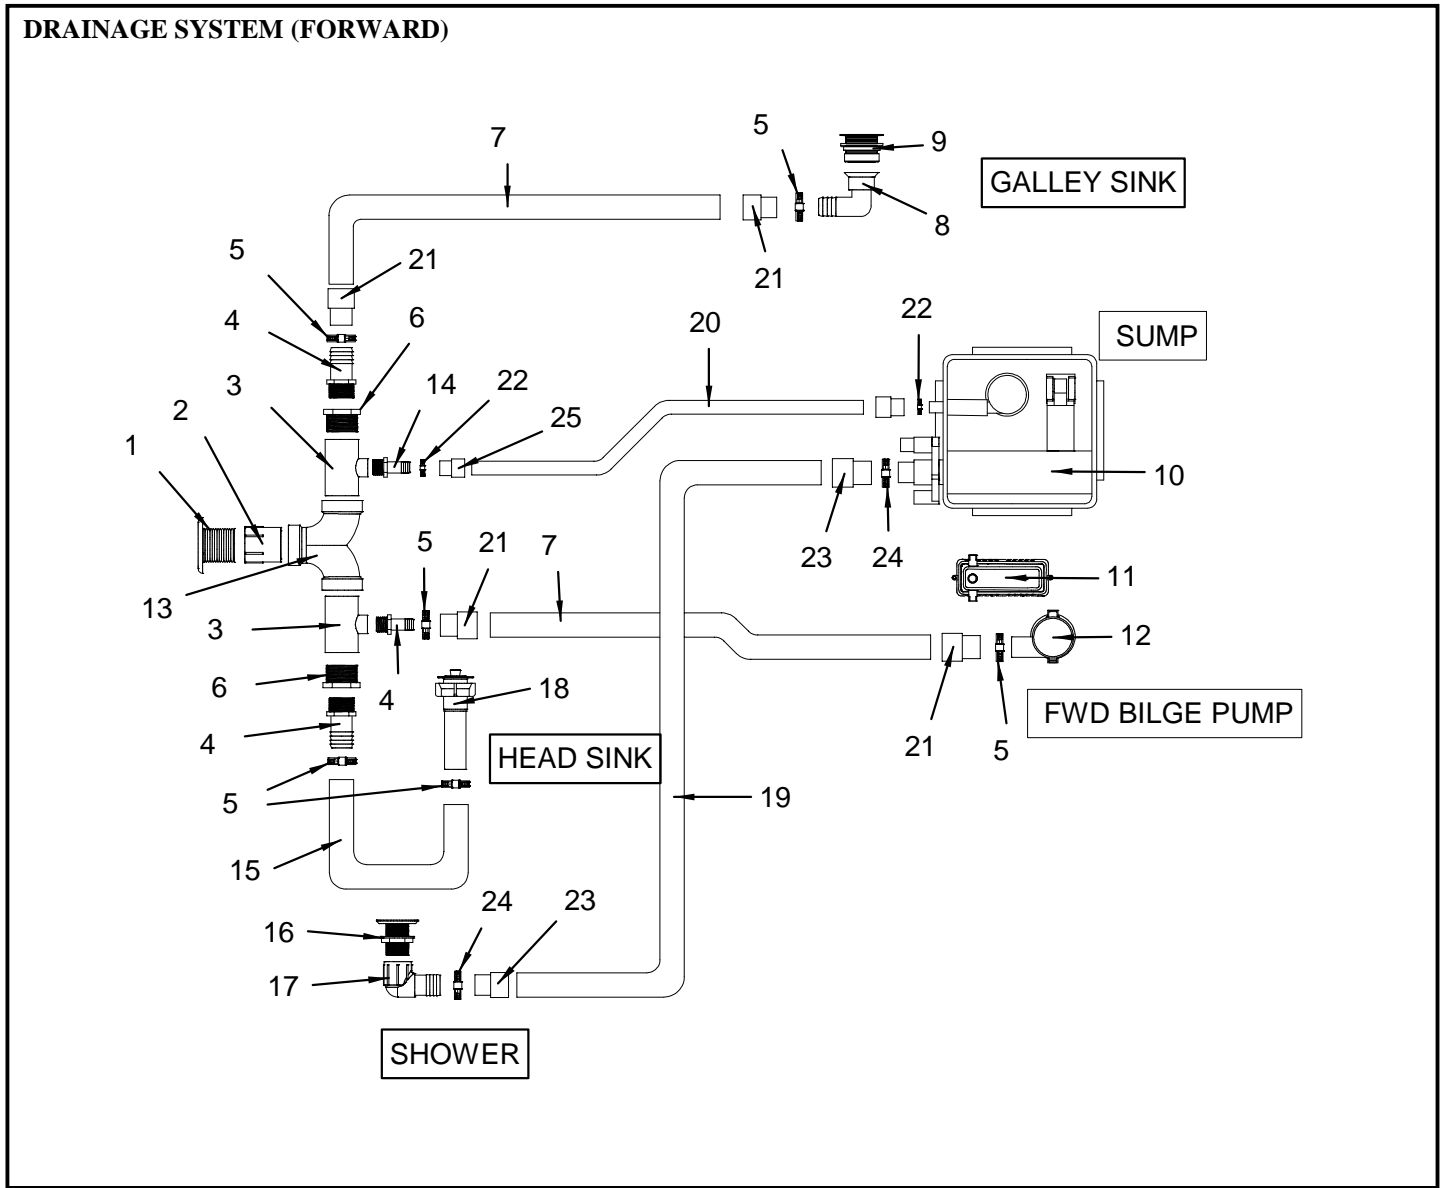

DRAINAGE SYSTEM (FORWARD)

- 1 124537 THRU-HULL, PLAS 1.5" WHT
- 2 168344 ADAPTER, PVC 1.5"FPT X 1.5"FM SLIP
- 3 686725 TEE, PVC 1.5"FM SLIP X 1.5"FM SLIP X 1"FPT
- 4 196683 ADAPTER, PVC 1"MPT X 1"BARB
- 5 256685 CLAMP, HOSE #16 3/4"-1.5" SS .505
- 6 698183 BUSHING, PVC 1.5"M SLIP X 1"FPT
- 7 466664 HOSE, CORR VAC 1" RH
- 8 266130 DRAIN, LINER W/90 DEG ELBOW 1" PLASTIC
- 9 175687 DRAIN, SINK STRAINER 2.5" SS W/5/8"BARB
- 10 1683218 SHOWER, SUMP ASSY 12V W/800 PUMP/CHCK VLV MOD
  124487 THRU-HULL, PLAS 5/8" WHT
- 11 1193671 SWITCH, FLOAT RULE W/CVR
- 12 1690247 PUMP, BILGE 1100GPH W/IMPELLOR HOUSING VANES
- 13 932780 TEE, PVC 1.5"FM SLIP DBL SWEEP
- 14 484550 ADAPTER, PVC 1"MPT X 3/4"BARB
- 15 123927 HOSE, CORR BILGE 1.25" BLK
- 16 196782 DRAIN ASSY, SHOWER 1.5"
  344762 DRAIN ASSY, SHOWER SLIP NUT 1.5"
  (HULL#1202->1435)
- 17 814822 ELBOW, PVC 1.5"FPT X 1.5"BARB X 90DEG MACHINE
- 18 146175 DRAIN ASSY, 1.25" DRAIN W/PLUG PLASTIC
  1256593 DRAIN ASSY, STOPPER 1.25" CHR/PLT
- 19 490219 HOSE, CORR SAN/WATER-FILL 1.5" RH
- 20 123877 HOSE, CORR SAN/WATER-FILL 3/4"
- 21 466615 HOSE CUFF, 1" RH WHT

- 22 256677 CLAMP, HOSE #12 1/2"-1.25" SS .505
- 23 172726 HOSE CUFF, 1.5" RH WHT
- 24 256693 CLAMP, HOSE #24 1"-2" SS .505
- 25 132258 HOSE CUFF, 3/4"RH

NOT SHOWN

- 123604 CLAMP, LOOM VINYL DIP 2.5"