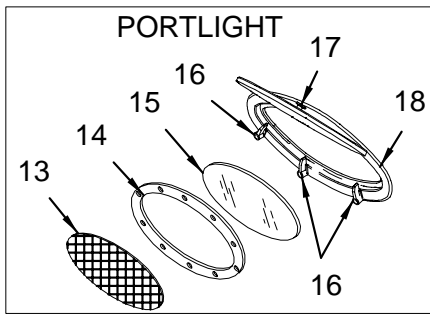

COCKPIT (STARBOARD VIEW)

COCKPIT (STARBOARD VIEW)

1	1227412	LIGHT, NAV STERN FLUSH MT RND CHR/BRS N/STUDS
	901199	BULB, STERN NAV LIGHT REPL #137406-1227412
2	1690555	SPEAKER, COAXIAL 6.5" W/WHT CVR
	1690558	GRILL, SPEAKER 6.5" ACOM WHT
	1755485	SPEAKER, POLK/MOMO 6.5"MD-RNG/TWTR/CRSOVR SLV (PREMIUM COCKPIT SOUND SYSTEM - 12 VOLT OPT)
	1765974	SPEAKER, POLK/MOMO EXT 6.5" MID-RANGE N/CVR (PREMIUM COCKPIT SOUND SYSTEM - 12 VOLT OPT)
	1765979	GRILL, SPEAKER POLK/MOMO EXT 6.5" BLK (PREMIUM COCKPIT SOUND SYSTEM - 12 VOLT OPT)
	1765975	SPEAKER, POLK/MOMO EXT 1" TWEETER BLK (PREMIUM COCKPIT SOUND SYSTEM - 12 VOLT OPT)
	1765976	SPEAKER, POLK/MOMO EXT TWEETER CUP (PREMIUM COCKPIT SOUND SYSTEM - 12 VOLT OPT)
	1765977	SPEAKER, POLK/MOMO EXT CROSSOVER (PREMIUM COCKPIT SOUND SYSTEM - 12 VOLT OPT)
3	1266063	DRINKHOLDR, PLAS 4"X 3" MUG SZ WHT
	124347	HOSE, PVC CLEAR 3/8"
	417998	CLAMP, HOSE #04M 1/4"-5/8" SS MINI
4	1718781	PANEL, 340DA-03 LWR CKPT STB SIDE
	1601897	BOX, V/F CKPT HELM STRG ARW W/FRONT PNL
5	1759586	HELMSEAT, 340DA-03 W/THRS SLIDE PLATE
6	1472190	COOLER, 8" X 14.5" FOAMED MOLDED
	1531326	LID, HDPE ROUND COOLER WHT
7	1760813	340SDA 04,HATCH,ENG FBRGLS
8	983692	ACCESS PLATE, POLYPROP W/ O-RING 4" WHT
9	1683753	HINGE, SS 320DA-02 CKPT HATCH
10	326009	THRU-HULL, PLAS 2" WHT (FULL THREAD)
11	1760814	340SDA 04,SEAT BASE,AFT CKPT FBRGLS
	912774	NOSING, VINYL 1"X 1/4"X 12" RIGID SR WHT
12	1453992	PORTLIGHT, OPENING ALL SS 3/8"-7/8" MOD REV1
13	1331313	PORTLIGHT, SCREEN 3/8"X 7/8"
14	1331735	PORTLIGHT, GASKET ONLY (BOMAR)
15	1331750	PORTLIGHT, LENS ONLY (BOMAR)
16	1107044	PORTLIGHT, HANDLES QUICKDOGS (BOMAR)
17	866434	KNOB, PORTLIGHT KNOB ONLY (BOMAR)
18	1513183	TRIM RING, PORTLIGHT 3/8" SS
19	1760815	340SDA 04,BASE,H/S FBRGLS CKPT
	1717466	BLKHD, LDPVC 340DA-03 H/S BASE BLK-OFF
20	1691295	DOOR, HDPE 340DA-03 HELM STRG ARW
	912774	NOSING, VINYL 1"X 1/4"X 12" RIGID SR WHT
21	1411453	LATCH, FLUSH MOUNT PULL SS (SLAM)
22	1689692	TABLE, T/F CKPT RECT ARW 03 35"X 19"
	876979	BASE, LEG/POST SURF MT ALUM
23	1476738	POST, TABLE LEG 26.5"X 2.25" ALUM RIB DBL TPR
24	876961	BASE, LEG/POST FLUSH MT ALUM

NOT SHOWN

137349	ACCESS PLATE, PLAS CVR 5" WHT
957092	A/C COMP, HOSE RING 5" OBLONG
522813	BOX, RECEPTACLE PVC SURFACE MOUNT CARLON
627737	BOX, RECEPTACLE/SWITCH PVC 1-GANG DEEP
836023	BRACKET, ALUM 1.5"X 1.5"X 1.5" 3/16"HOLES
836007	BRACKET, ALUM 1.5"X 1.5"X 3" 3/16"HOLES
952838	BRACKET, ALUM 2"X 1/8"X 5" 4@3/16"HOLES
836122	BRACKET, PVC 1.5"X 1.5"X 3" 3/16"HOLES
175257	BUMPER, WHT LARGE ROUND 0.88"WD X 0.40"HG
147397	COVER PLATE, CARLON BOX SGL
180067	COVER PLATE, WATERPROOF RECEPT W/2 DOORS
180091	COVER PLATE, WATERPROOF RECEPTACLE GFI
1686699	PLATE, HDPE 320DA-02 STBD ACCESS
1686520	PANEL, LDPVC 320DA-02 STB CKPT ACCESS
145110	RECEPTACLE, GFI DUPLEX GREY 15A