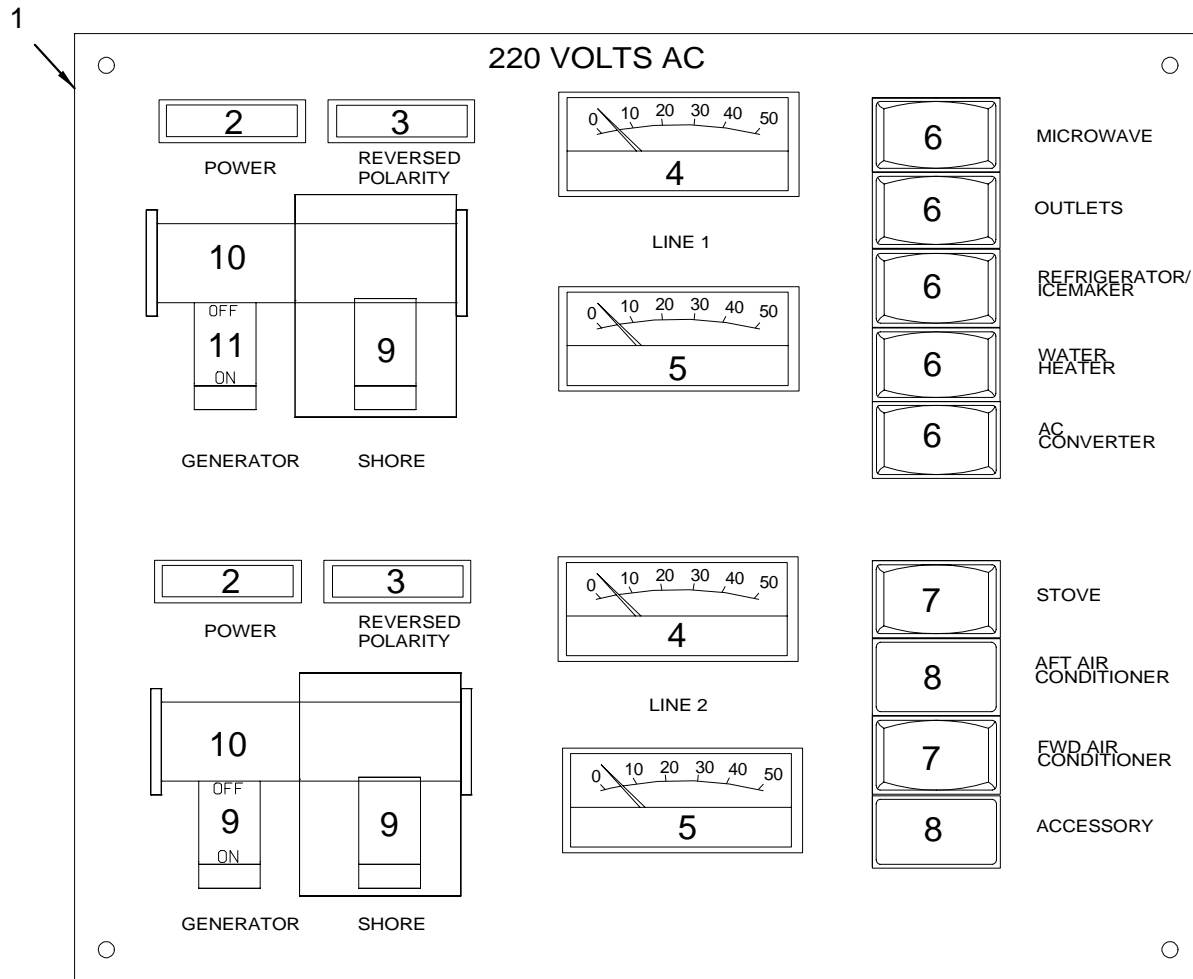

MAIN DISTRIBUTION PANEL 220VAC

MAIN DISTRIBUTION PANEL 220VAC

- 1 1686704 PANEL, 340DA-03 MDP 220VAC/50HZ
  (220 VOLT / 50 CYCLE ELECTRICAL SYSTEM OPTION)
- 1686705 PANEL, 340DA-03 MDP 220VAC/50HZ W/GEN
  (GEN. 4.0 EF KOHLER 220V/50HZ - GAS OPT)
  (GEN. 4.0E-QD ONAN 220V/50HZ - DSL OPT)
- 2 557603 LIGHT, POLARITY GRN 220V
- 3 557629 LIGHT, POLARITY RED 220V
- 4 796334 GAUGE, VOLTMETER AC 0-300 ANALOG WINDOW MOUNT
- 5 767590 GAUGE, AMMETER AC 0-50 ANALOG WINDOW MT SMALL
- 6 332593 BRKR/ROCK, SGL-POLE AC/DC HORZ 10A WHT
- 7 332031 BRKR/ROCK, SGL-POLE AC/DC HORZ 15A WHT
- 8 432872 PLUG, BRKR/ROCK
- 9 440354 BRKR/ROCK, 2-POLE AC/DC VERT 20A WHT
  (W/O GEN OPTION)
- 10 340679 SLIDE ASSY, SLIDE BAR MDP PANEL
  (W/O GEN OPTION)