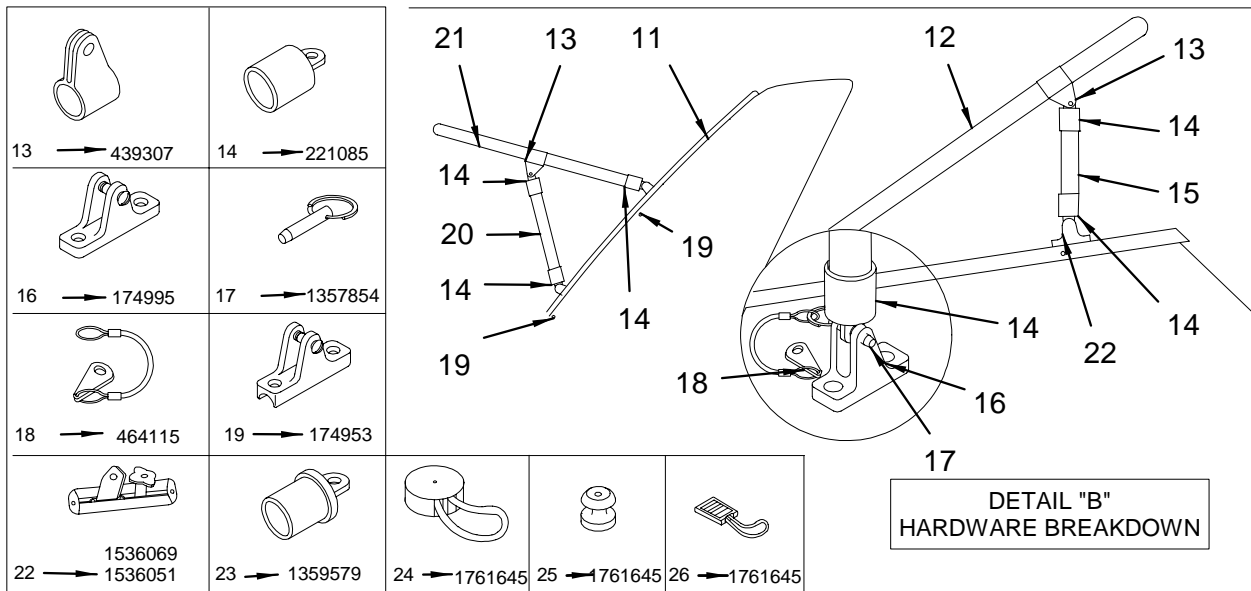

CANVAS (OPTIONAL)

CANVAS WITH WINDSHIELD W/STAINLESS STEEL FRAME OPTION