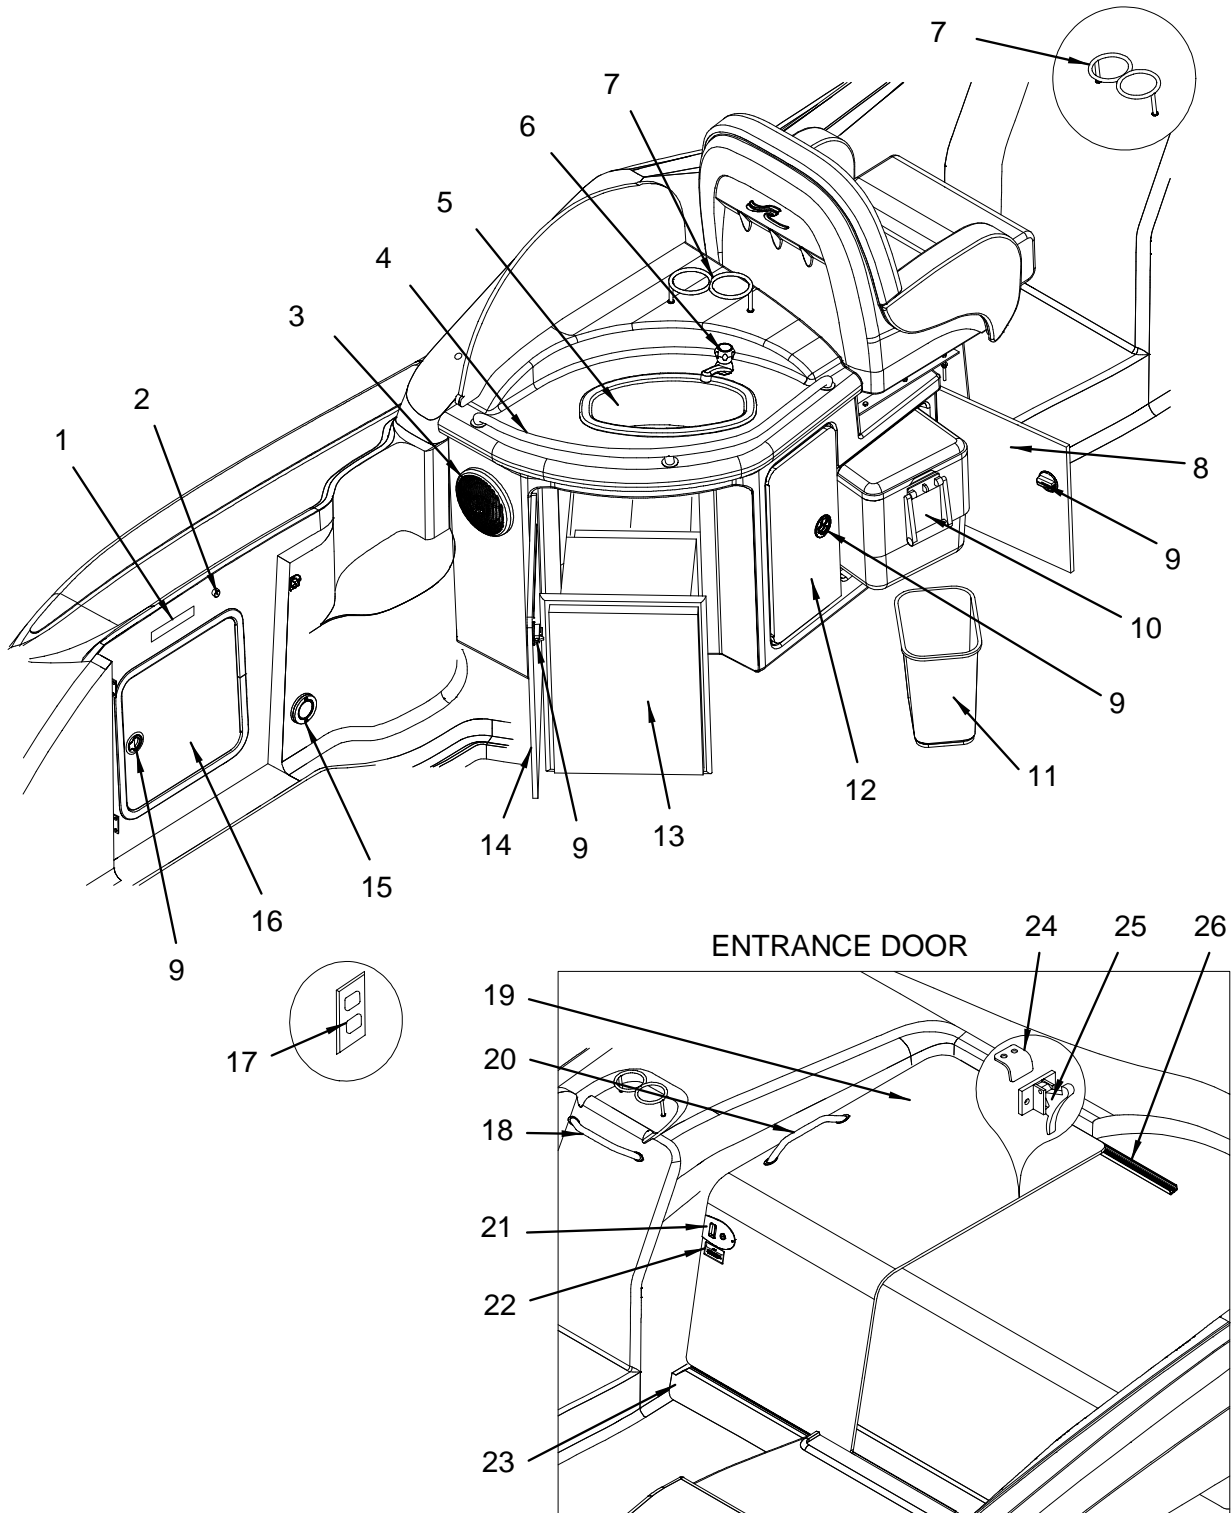

COCKPIT (PORT VIEW)