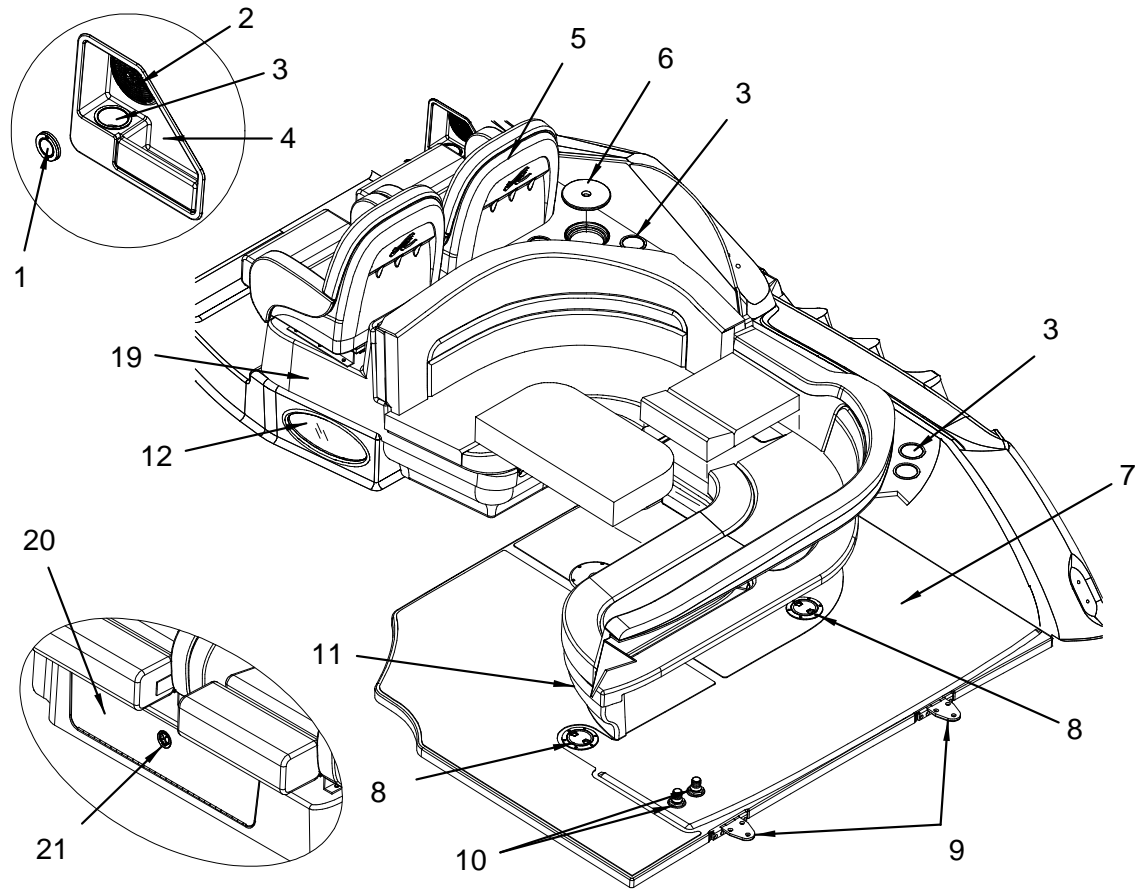

COCKPIT (STARBOARD VIEW)

COCKPIT (STARBOARD VIEW)

1	1227412	LIGHT, NAV STERN FLUSH MT RND CHR/BRS N/STUDS
	901199	BULB, STERN NAV LIGHT REPL #137406-1227412
2	1690555	SPEAKER, COAXIAL 6.5" W/WHT CVR
	1690558	GRILL, SPEAKER 6.5" ACOM WHT
	1755485	SPEAKER, POLK/MOMO 6.5"MD-RNG/TWTR/CRSOVR SLV (PREMIUM COCKPIT SOUND SYSTEM - 12 VOLT OPT)
	1765974	SPEAKER, POLK/MOMO EXT 6.5" MID-RANGE N/CVR (PREMIUM COCKPIT SOUND SYSTEM - 12 VOLT OPT)
	1765979	GRILL, SPEAKER POLK/MOMO EXT 6.5" BLK (PREMIUM COCKPIT SOUND SYSTEM - 12 VOLT OPT)
	1765975	SPEAKER, POLK/MOMO EXT 1" TWEETER BLK (PREMIUM COCKPIT SOUND SYSTEM - 12 VOLT OPT)
	1765976	SPEAKER, POLK/MOMO EXT TWEETER CUP (PREMIUM COCKPIT SOUND SYSTEM - 12 VOLT OPT)
	1765977	SPEAKER, POLK/MOMO EXT CROSSOVER (PREMIUM COCKPIT SOUND SYSTEM - 12 VOLT OPT)
3	1266063	DRINKHOLDR, PLAS 4"X 3" MUG SZ WHT
	124347	HOSE, PVC CLEAR 3/8"
	417998	CLAMP, HOSE #04M 1/4"-5/8" SS MINI
4	1718781	PANEL, 340DA-03 LWR CKPT STB SIDE
	1601897	BOX, V/F CKPT HELM STRG ARW W/FRONT PNL
5	1759586	HELMSEAT, 340DA-03 W/THRS SLIDE PLATE
6	1472190	COOLER, 8" X 14.5" FOAMED MOLDED
	1531326	LID, HDPE ROUND COOLER WHT
7	1760813	340SDA 04,HATCH,ENG FBRGLS
8	983692	ACCESS PLATE, POLYPROP W/ O-RING 4" WHT
9	1683753	HINGE, SS 320DA-02 CKPT HATCH
10	326009	THRU-HULL, PLAS 2" WHT (FULL THREAD)
11	1760814	340SDA 04,SEAT BASE,AFT CKPT FBRGLS
	912774	NOSING, VINYL 1"X 1/4"X 12" RIGID SR WHT
12	1453992	PORTLIGHT, OPENING ALL SS 3/8"-7/8" MOD REV1
13	1331313	PORTLIGHT, SCREEN 3/8"X 7/8"
14	1331735	PORTLIGHT, GASKET ONLY (BOMAR)
15	1331750	PORTLIGHT, LENS ONLY (BOMAR)
16	1107044	PORTLIGHT, HANDLES QUICKDOGS (BOMAR)
17	866434	KNOB, PORTLIGHT KNOB ONLY (BOMAR)
18	1513183	TRIM RING, PORTLIGHT 3/8" SS
19	1760815	340SDA 04,BASE,H/S FBRGLS CKPT
	1717466	BLKHD, LDPVC 340DA-03 H/S BASE BLK-OFF
20	1691295	DOOR, HDPE 340DA-03 HELM STRG ARW
	912774	NOSING, VINYL 1"X 1/4"X 12" RIGID SR WHT
21	1411453	LATCH, FLUSH MOUNT PULL SS (SLAM)
22	1689692	TABLE, T/F CKPT RECT ARW 03 35"X 19"
	876979	BASE, LEG/POST SURF MT ALUM
23	1476738	POST, TABLE LEG 26.5"X 2.25" ALUM RIB DBL TPR
24	876961	BASE, LEG/POST FLUSH MT ALUM

NOT SHOWN

137349	ACCESS PLATE, PLAS CVR 5" WHT
957092	A/C COMP, HOSE RING 5" OBLONG
522813	BOX, RECEPTACLE PVC SURFACE MOUNT CARLON
627737	BOX, RECEPTACLE/SWITCH PVC 1-GANG DEEP
836023	BRACKET, ALUM 1.5"X 1.5"X 1.5" 3/16"HOLES
836007	BRACKET, ALUM 1.5"X 1.5"X 3" 3/16"HOLES
952838	BRACKET, ALUM 2"X 1/8"X 5" 4@3/16"HOLES
836122	BRACKET, PVC 1.5"X 1.5"X 3" 3/16"HOLES
175257	BUMPER, WHT LARGE ROUND 0.88"WD X 0.40"HG
147397	COVER PLATE, CARLON BOX SGL
180067	COVER PLATE, WATERPROOF RECEPT W/2 DOORS
180091	COVER PLATE, WATERPROOF RECEPTACLE GFI
1686699	PLATE, HDPE 320DA-02 STBD ACCESS
1686520	PANEL, LDPVC 320DA-02 STB CKPT ACCESS
145110	RECEPTACLE, GFI DUPLEX GREY 15A