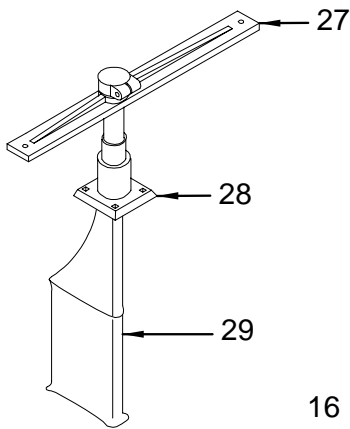

A/C SYSTEM

1	531574	PICK-UP, BRZ WATER INTAKE 3/4"
2	518431	SEACOCK, BRZ 3/4" W/O TAILPIECE
3	531426	ADAPTER, BRZ 3/4"MPT X 3/4" BARB
4	256677	CLAMP, HOSE #12 1/2"-1.25" SS .505
5	123810	HOSE, GEN PURPOSE 3/4"
6	144717	STRAINER, BRZ WATER INTAKE 3/4" SPECIAL #5937
7	948273	A/C COMP, HOSE FITTINGS FOR PMP500
8	956128	A/C COMP, PUMP SEAWATER 115V
	956169	A/C COMP, PUMP SEAWATER 230V (220 VOLT / 50 CYCLE ELECTRICAL SYSTEM OPTION)
9	123695	CLAMP, LOOM VINYL DIP #12 3/4"
10	1058957	HOSE, WATER A/C WHT 5/8"
11	639856	HOSE, AC/DUCT INSULATED 4" X 10'
	1727439	A/C COMP, PLENUM W/3 7/8"IN OPEN FACE 8X5X3DP
12	720169	HOSE, AC/DUCT 3"
	1322940	A/C COMP, GRILL 3" BLK W/DBL LVR
	1719358	A/C COMP, PLENUM W/4"IN/4"TOP/3"RT W/BRKT
13	266528	HOSE, AC/DUCT INSULATED 5"
	1613934	A/C COMP, 360DA-02 PLENUM DISCHARGE FWD/AFT
14	1759843	A/C COMP, COMPACT 12K SMXII 115V 50/60HZ (HULL#1408->UP)
	1686531	A/C COMP, 12K BTU ROT/COMP 115V SP/BLWR (HULL#1203->1407)
	1769425	A/C COMP, COMPACT 12K SMXII 220V 50HZ GG (220 VOLT / 50 CYCLE ELECTRICAL SYSTEM OPTION)
	1762243	A/C COMP, PLENUM 1012 W/5R 5L-6X6X6 (HULL#1408->UP)
	1591049	A/C COMP, PLENUM 6"X 5"X 5" (HULL#1203->1407)
	1090422	A/C COMP, QC PKG (CONDENSING UNIT) (HULL#1204->1428)
	1591056	A/C COMP, PLENUM 300DA-02 5"X 4"X 4"
	958140	A/C COMP, HOSE RING 4" OBLONG
	315507	INSULATION, VIBRACON 1"
15	1683218	SHOWER, SUMP ASSY 12V W/800 PUMP/CHCK VLV MOD
	124487	THRU-HULL, PLAS 5/8" WHT
	1751884	LABEL, 1/2"X 1.5" A/C CONDENSATE

NOT SHOWN

	1604263	A/C COMP, CABLE INTERCONNECT 15'
	1604271	A/C COMP, DISPLAY ECU BLK W/3/4" DOOR
	1055821	A/C COMP, FACE PLATE FOR CONTROL BLK
	826115	A/C COMP, QC PKG (MICROPROCESSOR CNTRL UNIT) (HULL#1204->1428)
	836114	BRACKET, PVC 1.5"X 1.5"X 6" 3/16"HOLES

STEERING SYSTEM

STERN DRIVE

V-DRIVE WITH HYDRAULIC STEERING