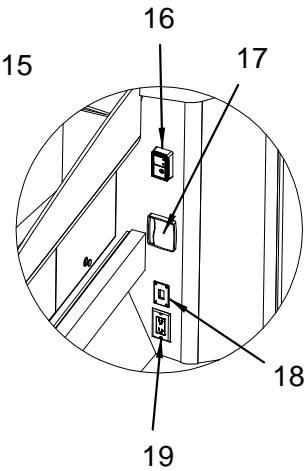

FORWARD STATEROOM

FORWARD STATEROOM

1	1760821	340SDA 04,RETURN,A/C FWDSTRM BUNK
2	132183	TRACK, ALUM CURT TRK 0.275"X 0.688" TAB TYPE
3	1760822	340SDA 04,DOOR,FWDSTRM PRT H/L
4	784975	LIGHT, RECESSED W/CLEAR LENS BRS 10W HALOGEN
	833269	BULB, REPL FOR #0784975/0830307 12V/10W HALOG
5	1760823	340SDA 04,DOOR,FWDSTRM PRT AFT GNWL
6	1760824	340SDA 04,DOOR,FWDSTRM PRT FWD GNWL
7	1690555	SPEAKER, COAXIAL 6.5" W/WHT CVR
	1756170	SPEAKER, POLK/MOMO 6.5" MID-RNG/TWEETER/IN-WAL (PREMIUM CABIN SOUND SYSTEM - 12 VOLT OPT)
	1765982	SPEAKER, POLK/MOMO INT 6.5" MID-RANGE (PREMIUM CABIN SOUND SYSTEM - 12 VOLT OPT)
	1765986	GRILL, SPEAKER POLK/MOMO INT 6.5" WHT (PREMIUM CABIN SOUND SYSTEM - 12 VOLT OPT)
	1765983	SPEAKER, POLK/MOMO INT 3/4" TWEETER (PREMIUM CABIN SOUND SYSTEM - 12 VOLT OPT)
	1765984	SPEAKER, POLK/MOMO INT CROSSOVER (PREMIUM CABIN SOUND SYSTEM - 12 VOLT OPT)
8	981316	SPOTLIGHT, SWVL TASK BEIGE W/GLD ACCNT HLGN
	858886	BULB, REPL FOR #0830307
9	1760825	340SDA 04,MIR ASSY,FWDSTRM
	1690979	MIRROR, 1/8"X 17.5" X 42"
10	1760826	340SDA 04,DOOR,FWDSTRM STB FWD GNWL
11	1760827	340SDA 04,DOOR,FWDSTRM STB CTR GNWL
12	1760828	340SDA 04,DOOR,FWDSTRM STB AFT GNWL
13	1760829	340SDA 04,DOOR,FWDSTRM STB H/L
	1690980	MIRROR, 1/8"X 14.5"X 44.5"POL EDGES
	839399	HINGE, SELF CLOSING BLUM SCREW-ON
	1176635	PULL, DOOR FLUSH MIRROR .050 BRUSHED BRASS
14	390849	CATCH, GRABBER LATCH W/10LB HOLD BLK PLAS
15	723882	BAR, HANGING ROD (CLOTHES) ALUM 17.5"
16	965707	MONITOR, CO DETECTOR WHT
	1189687	PLATE, CO MONITOR BACKING WHT
17	1604271	A/C COMP, DISPLAY ECU BLK W/3/4" DOOR
	1055821	A/C COMP, FACE PLATE FOR CONTROL BLK
	1048834	A/C COMP, HOSE RING 4" RND PLAS
18	1688434	PANEL, 340DA-03 SLN/FWD STRM LIGHT SW BLK
	797761	BODY, ROCK SW SPST BLK 12V INCAND NON-LIT
	1541655	ACTUATOR, ROCK SWITCH-LIGHTS BLK
19	602862	RECEPTACLE, DUPLEX BLK 15A
	602870	COVER PLATE, SGL DUPLEX RECEPT BLK
	627737	BOX, RECEPTACLE/SWITCH PVC 1-GANG DEEP
20	525667	HINGE, CONCEALED FULL OVERLAY MT PLATE ONLY
21	839399	HINGE, SELF CLOSING BLUM SCREW-ON
22	1502327	MICA, 4'X 8'X.030"VIOLIN FIG ANNIGRE GLS GR20
23	663708	BUMPER, CLEAR .020" THICK
24	1271014	PULL, PUSH-BUTTON KNOB CHR
25	1542232	PULL, ROSETTE POL SOLID BRASS 16MM (5/8")
26	772418	CATCH, RIM-LOCK WHT
27	761445	CATCH, RIM-LOCK STRIKE PLATE
28	1689596	SCREEN, DECK TRAPEZOID SKYSCREEN MK4
29	840850	LIGHT, COURTESY OVAL STEP ANTIQUE WHT (INT)
	1184639	BULB, REPL FOR MRP #0840850 (STEP LT)

BRACKETS

835850	BRACKET, ALUM 1"X 1"X 1" 3/16"HOLES
952929	BRACKET, ALUM 1"X 1/8"X 3" 3/16"HOLES
835843	BRACKET, ALUM 1"X 1/2"X 3" 3/16"HOLES 2SIDES
835835	BRACKET, ALUM 1"X 1"X 3" 3/16"HOLES 2SIDES
836023	BRACKET, ALUM 1.5"X 1.5"X 1.5" 3/16"HOLES
836122	BRACKET, PVC 1.5"X 1.5"X 3" 3/16"HOLES

LABELS

1743616	LABEL, UNPLUG SHORE POWER WARNING

NOT SHOWN

1500552	CLIP, TABLE LEG 60MM TUBE BLK
141903	HINGE, AL CONT 2"X 72" SAT