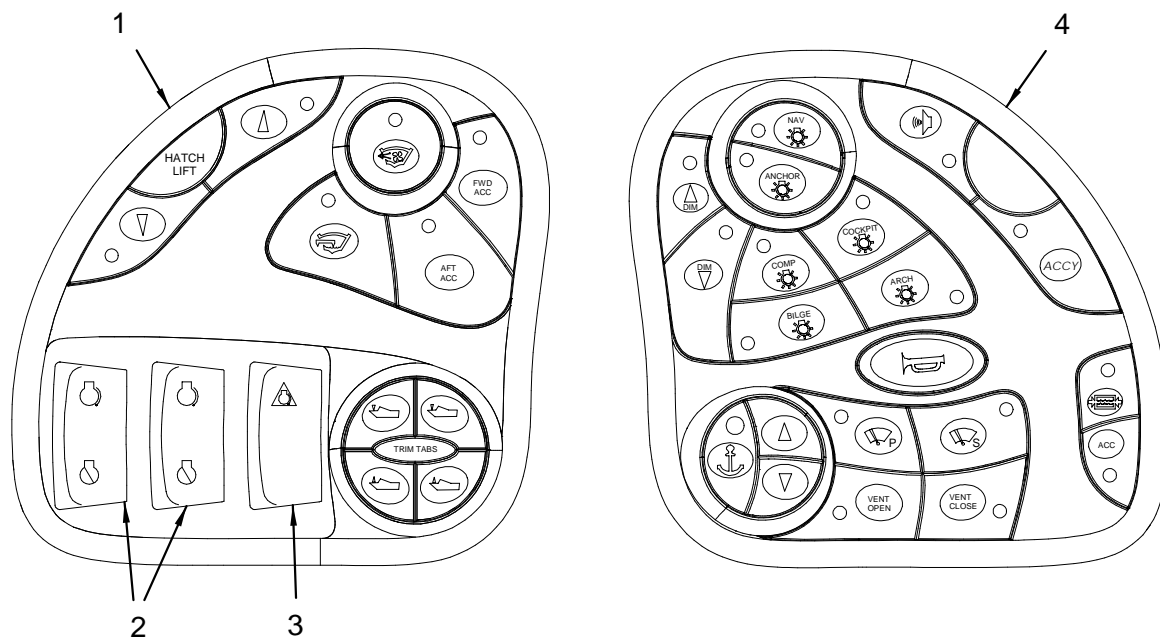

SWITCH PANEL

SWITCH PANEL

- 1 1606581 MODULE, ELEC SWPAD SPORT CRUISER PRT CNVX
- 2 1457159 ACTUATOR, ROCK BLK W/O LENS ENG STRT/STP CNT
- 670521 BODY, ROCK SW 2 CKT PROG
- 3 1457167 ACTUATOR, ROCK BLK W/O LENS ENG STRT CNTRL4
- 1526698 BODY, ROCK SW DPST MOM W/O BARRIER
- 4 1718618 MODULE, ELEC SWPAD S-CRUISER STBD CNVX RV2