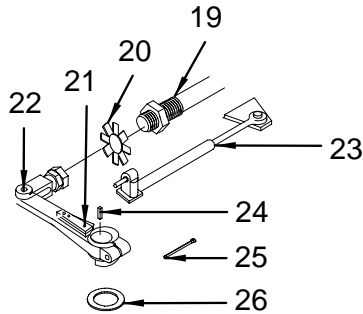

A/C SYSTEM

1	531574	PICK-UP, BRZ WATER INTAKE 3/4"
2	518431	SEACOCK, BRZ 3/4" W/O TAILPIECE
3	531426	ADAPTER, BRZ 3/4"MPT X 3/4" BARB
4	256677	CLAMP, HOSE #12 1/2"-1.25" SS .505
5	123810	HOSE, GEN PURPOSE 3/4"
6	144717	STRAINER, BRZ WATER INTAKE 3/4" SPECIAL #5937
7	948273	A/C COMP, HOSE FITTINGS FOR PMP500
8	956128	A/C COMP, PUMP SEAWATER 115V
	956169	A/C COMP, PUMP SEAWATER 230V (220 VOLT / 50 CYCLE ELECTRICAL SYSTEM OPTION)
9	123695	CLAMP, LOOM VINYL DIP #12 3/4"
10	1058957	HOSE, WATER A/C WHT 5/8"
11	639856	HOSE, AC/DUCT INSULATED 4" X 10'
	1727439	A/C COMP, PLENUM W/3 7/8"IN OPEN FACE 8X5X3DP
12	720169	HOSE, AC/DUCT 3"
	1322940	A/C COMP, GRILL 3" BLK W/DBL LVR
	1719358	A/C COMP, PLENUM W/4"IN/4"TOP/3"RT W/BRKT
13	266528	HOSE, AC/DUCT INSULATED 5"
	1613934	A/C COMP, 360DA-02 PLENUM DISCHARGE FWD/AFT
14	1759843	A/C COMP, COMPACT 12K SMXII 115V 50/60HZ (HULL#1408->UP)
	1686531	A/C COMP, 12K BTU ROT/COMP 115V SP/BLWR (HULL#1203->1407)
	1769425	A/C COMP, COMPACT 12K SMXII 220V 50HZ GG (220 VOLT / 50 CYCLE ELECTRICAL SYSTEM OPTION)
	1762243	A/C COMP, PLENUM 1012 W/5R 5L-6X6X6 (HULL#1408->UP)
	1591049	A/C COMP, PLENUM 6"X 5"X 5" (HULL#1203->1407)
	1090422	A/C COMP, QC PKG (CONDENSING UNIT) (HULL#1204->1428)
	1591056	A/C COMP, PLENUM 300DA-02 5"X 4"X 4"
	958140	A/C COMP, HOSE RING 4" OBLONG
	315507	INSULATION, VIBRACON 1"
15	1683218	SHOWER, SUMP ASSY 12V W/800 PUMP/CHCK VLV MOD
	124487	THRU-HULL, PLAS 5/8" WHT
	1751884	LABEL, 1/2"X 1.5" A/C CONDENSATE

NOT SHOWN

	1604263	A/C COMP, CABLE INTERCONNECT 15'
	1604271	A/C COMP, DISPLAY ECU BLK W/3/4" DOOR
	1055821	A/C COMP, FACE PLATE FOR CONTROL BLK
	826115	A/C COMP, QC PKG (MICROPROCESSOR CNTRL UNIT) (HULL#1204->1428)
	836114	BRACKET, PVC 1.5"X 1.5"X 6" 3/16"HOLES

STEERING SYSTEM

STERN DRIVE

V-DRIVE WITH HYDRAULIC STEERING