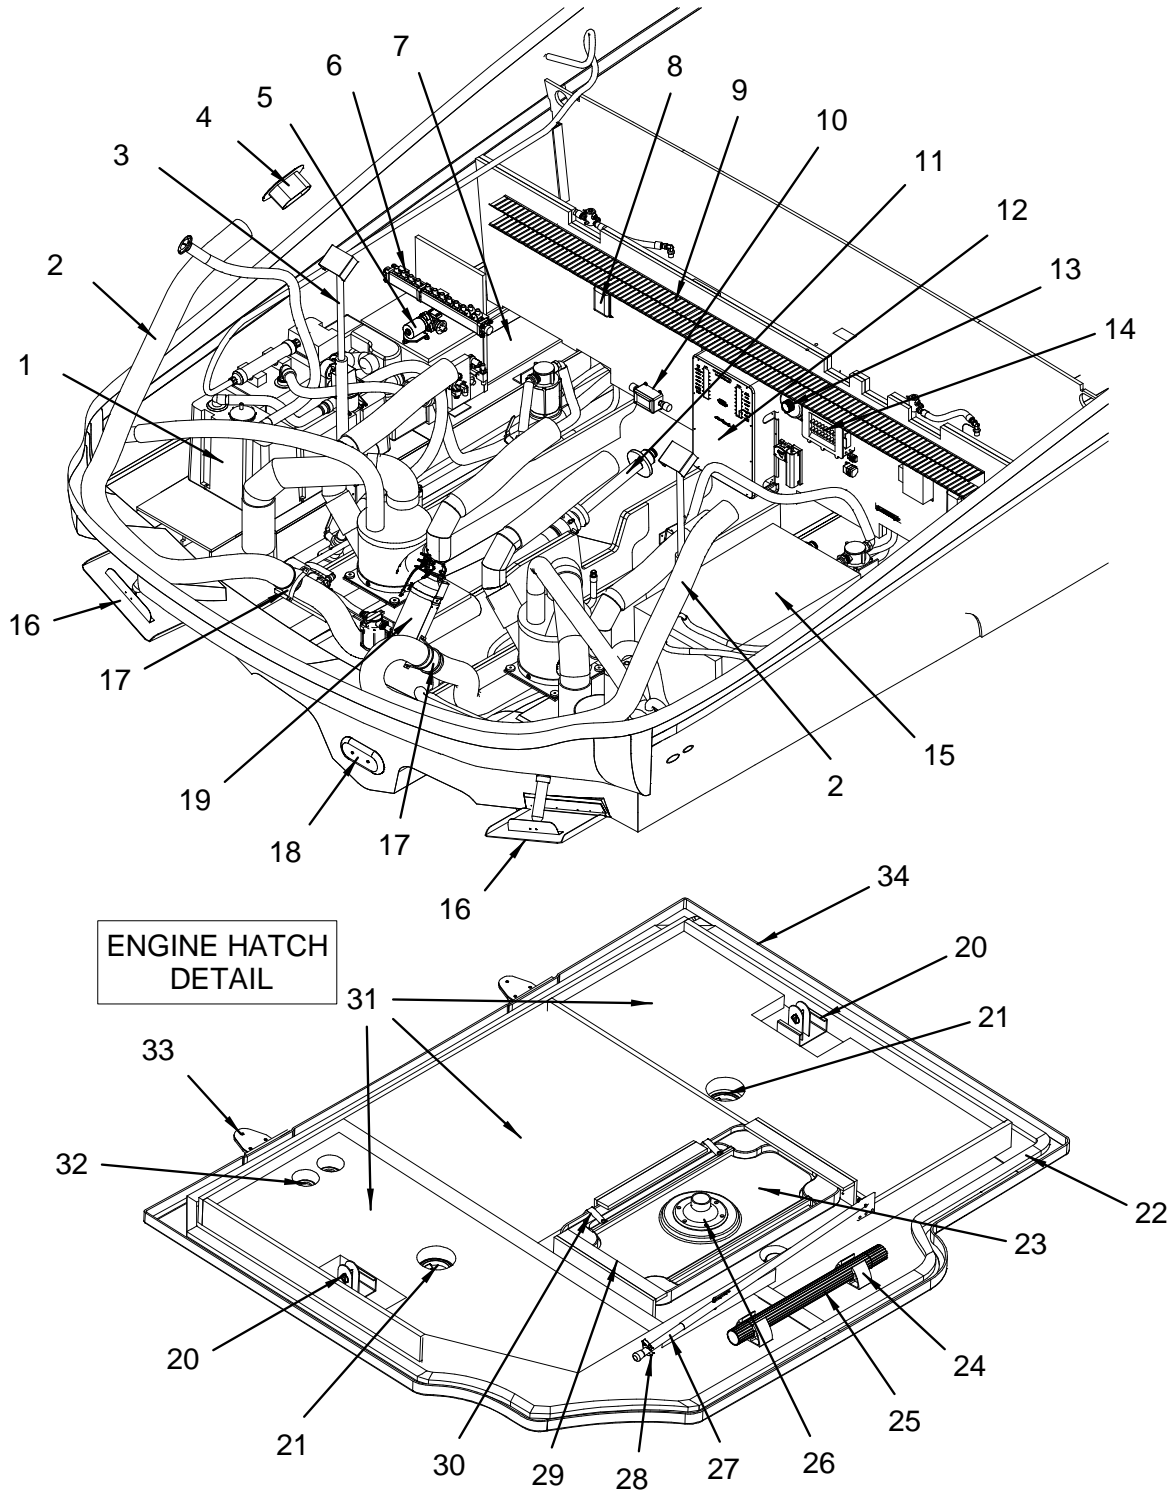

HARNESSES

1686615	HARNESSES, 340DA-03 CABIN DC
---------	------------------------------

LABELS

1746899	LABEL, DANGER CARBON MONOXIDE (LEXAN)
1745156	LABEL, NOTICE OVERBOARD DISCHARGE (LEXAN)

BILGE

BILGE

- 1 1304856 TANK, HOLDING 28 GAL HTS W/FIL/SEND W/CONN
1428606 TANK, HOLDING 28 GAL W/T12PUMP/RELAY/CONN
(MACERATOR W/ SEACOCK INTERLOCK SYSTEM OPTION)
- 2 124016 HOSE, VENT/BLOWER 4" EX HVY DTY
- 3 1685702 ACTUATOR, ELEC HATCH LIFT 18"12V INLINE
1716652 BRACKET, 340DA-03 HATCH LIFT LWR
1717467 SPACER, P/B 340DA-03 BILGE HTCH ACT PRT
- 4 958140 A/C COMP, HOSE RING 4" OBLONG
- 5 1480433 PUMP, FRESH WATER SHURFLO 2.8GPM IMP SOFT MNT
- 6 1686500 MANIFOLD, SEATECH W/8 CLD 4 HOT
- 7 1239458 HOLDER, BATTERY GR27/31 BLK NYLON W/SS
1258979 BOOT, BATTERY CABLE 105C "T" BLK 4/0
1258987 BOOT, BATTERY CABLE 105C "T" RED 4/0
130807 CABLE, BATT BLK #2/0AWG
184051 CABLE, BATT RED #2/0AWG
130799 CABLE, BATT BLK #2AWG
130781 CABLE, BATT RED #2AWG
650499 BOOT, BATTERY CABLE 4/0 RED 11/16"
650507 BOOT, BATTERY CABLE 4/0 BLK 11/16"
140509 BOOT, ENG STARTER RED
- 8 822668 LIGHT, SGL DOME FLUSH MT PLAS WHT W/O SWITCH
604801 BULB, DOME LIGHT 12V
- 9 498253 COVER BASE, PLAS DUCT WIRING CVR 4"X 6' GREY
902916 COVER BASE, PLAS DUCT WIRING 4"X 4"X 6' GRY
- 10 144899 BOX, PVC SWITCH BOX
144907 COVER PLATE, SWITCH BOX BLUE PVC
- 11 981522 SHAFT, SS 1.5"X 73.19" AQ19 W/COUPLING
1618479 SHAFT, SS 1.75"X 74.25" AQ22 W/COUPL
(TVD-YANMAR 6LPSTP (T-306 PHP) INBOARDS DSL OPTION)
- 12 1690750 BOX, T/F 340DA-03 MAIN DC BRKR PNL
1686597 PANEL, 340DA-03 MAIN DC BRKR
1690040 PLATE, ALUM 340DA-03 MAIN DC BRKR BOX BCKNG
1690173 BLOCK, HDPE 3/4"X 1"X 4" EMERG START SOLENOID
1690175 BUSS BAR, LATCHING SOLENOID 5"X 1"NCKL PLTD
1690189 BRACKET, PVC 1"X 1"X 5" LATCHING SOLENOID GRY
1690833 SOLENOID, EMERG START 12V 100AMP
644609 SOLENOID, MAGNET LATCHING 12V 100A/500A W/HDW
651869 SOLENOID, MAGNET LATCHING LEAD ONLY
829432 BUSS BAR, DBL POST 5/16"
- 13 136150 SWITCH, BATTERY ON/OFF DSL W/DISC
- 14 1759175 MODULE, ELEC INTERFACE AFT S-CRUISER RV3
- 15 1727343 GENERATOR, 5.0 KW GAS KOHLER 120V/60
(GEN. 5.0 E KOHLER 120V/60HZ-GAS OPT)
(GEN. 4.0 EF KOHLER 220V/50HZ-GAS OPT)
GENERATOR, 5.0 KW DSL ONAN 120V/60
(GEN. 5.0E-QD ONAN 120V/60HZ - DIESEL OPTION)
GENERATOR, 4.0 E-QD DSL ONAN 220/50
(GEN. 4.0E-QD ONAN 220V/50HZ - DIESEL OPTION)
- 16 725937 TRIM TAB, ASSY 12X18 SGL ACT
268508 TRIM TAB, HYD PUMP KIT W/3"NIPPLE
- 17 1587104 BLOWER, BILGE 4" #240M W/O CONN
- 18 144329 ZINC, TRANSOM ZINC
1424522 BOLT, HEX HD #7/16-14 X 2" GRD#8 YL/ZINC
144378 NUT, ZINC 3/8-16 SIL/BRZ
- 19 609107 HALON SYS, MANUAL/AUTO 350CF
1642297 HALON CABLE, MANUAL PULL CABLE 19'
- 20 1686744 BRACKET, 320DA-02 HATCH LIFT UPR
1716652 BRACKET, 340DA-03 HATCH LIFT LWR
- 21 983692 ACCESS PLATE, POLYPROP W/ O-RING 4" WHT
- 22 1396142 MOLDING, FOAM RBR "D-SHAPE" 1.75" W/HAT ADH
- 23 1689692 TABLE, T/F CKPT RECT ARW 03 35"X 19"
- 24 1500552 CLIP, TABLE LEG 60MM TUBE BLK
- 25 1476738 POST, TABLE LEG 26.5"X 2.25" ALUM RIB DBL TPR
- 26 876961 BASE, LEG/POST FLUSH MT ALUM
- 27 1280668 SUPPORT, SS 410EC-99 ENG HATCH
- 28 590646 CLIP, POLE STRG BLK - MAST LIGHT
- 29 1687622 RACK, LDPVC 320DA-02 TABLE STRG SET 5-PC
- 30 156893 WEBBING, POLYPROPYLENE 1" BLACK
- 31 315507 INSULATION, VIBRACON 1"
- 32 326009 THRU-HULL, PLAS 2" WHT (FULL THREAD)
- 33 1338821 HINGE, SS STRAP 2.56" X 2.56" X 1/4"
- 34 1760813 340SDA 04,HATCH,ENG FBRGLS