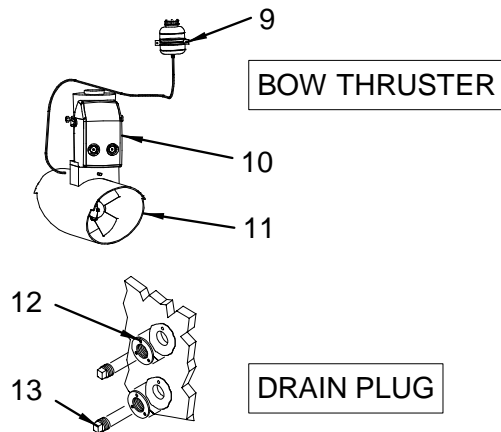

EXTERIOR (HULL)