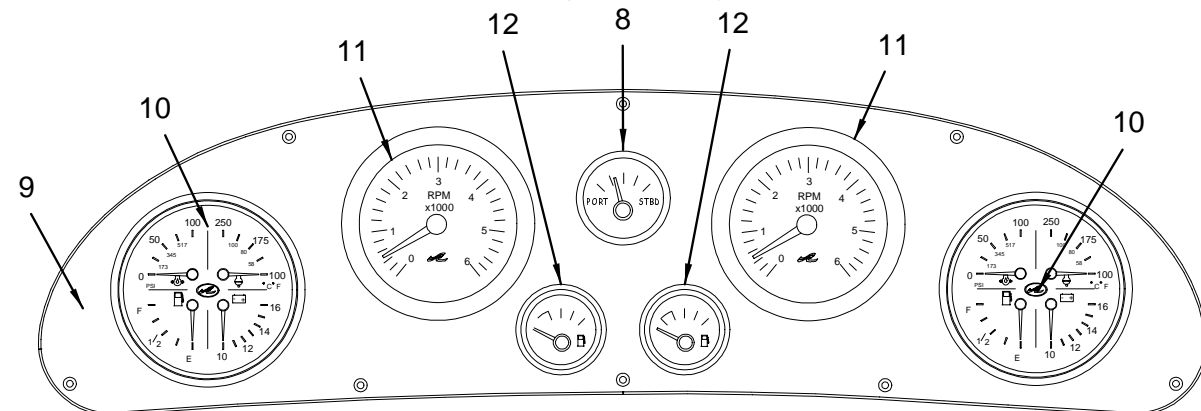

T-VOLVO KAD 300 EDC/DP (T-275 PHP) STERN DRIVE OPTION