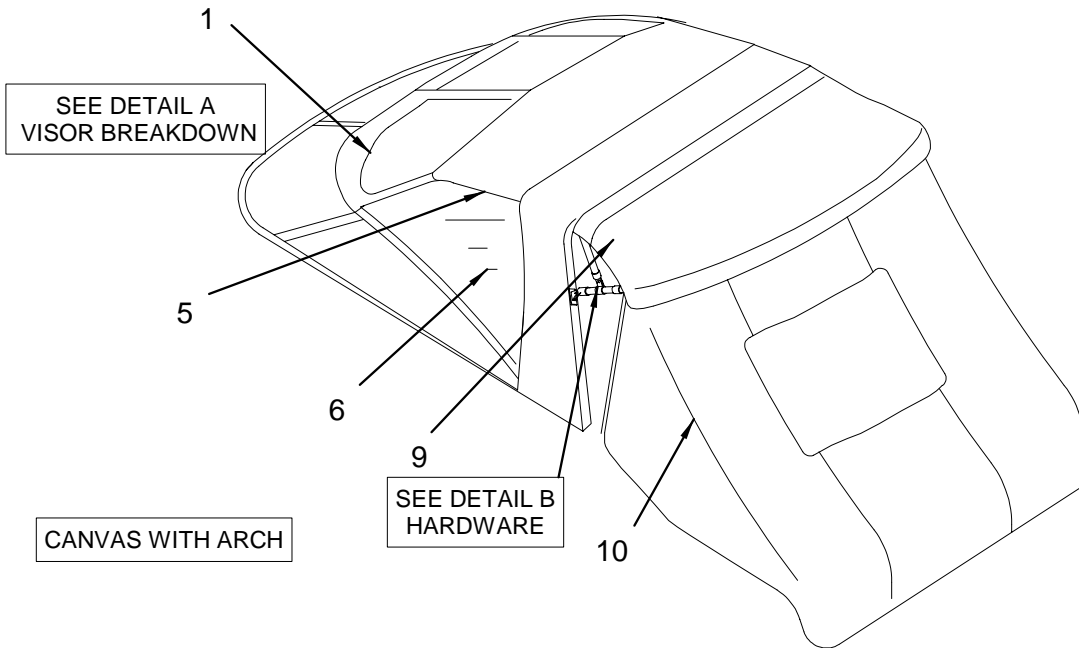

CANVAS (OPTIONAL)

CANVAS WITH WINDSHIELD W/STAINLESS STEEL FRAME OPTION