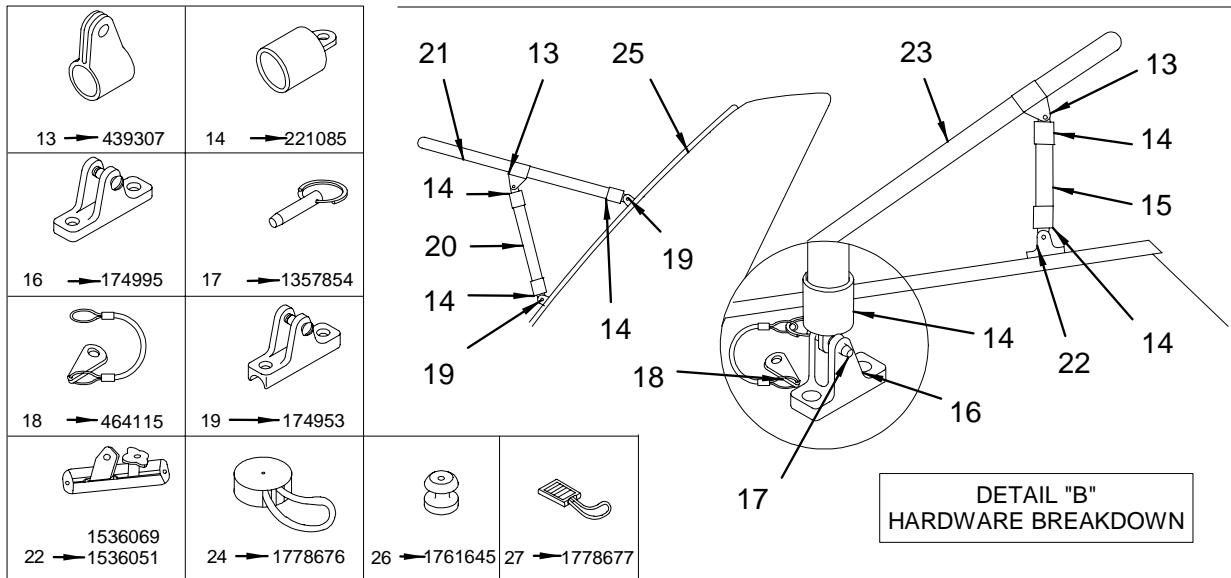

CANVAS AND HARDWARE