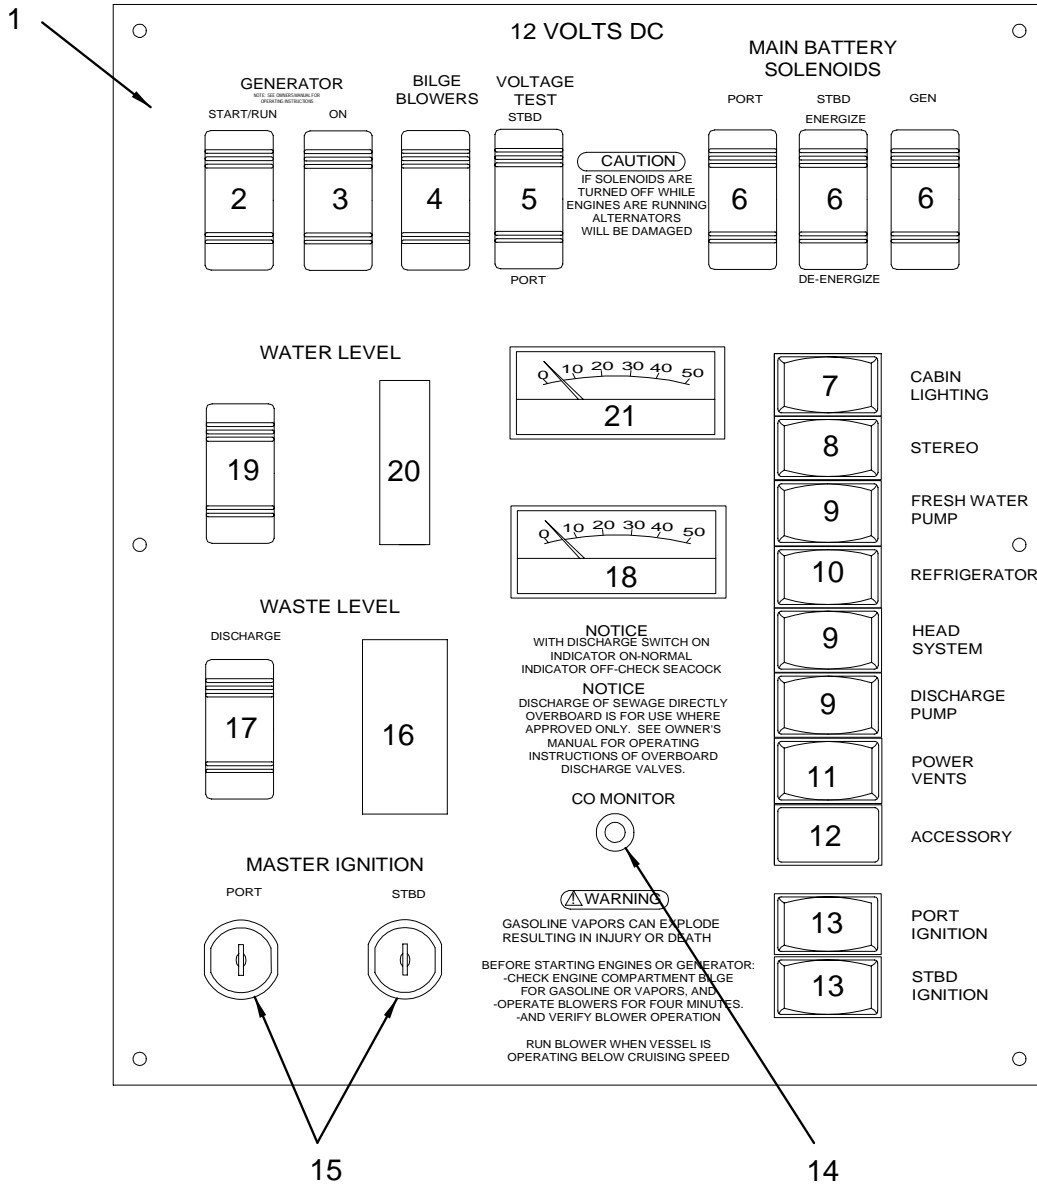

DC DISTRIBUTION 12V

DC DISTRIBUTION 12V

1	1686706	PANEL, 340DA-03 DC DIST GAS
	1686708	PANEL, BLANK:340DA-03 DC DIST WSTRBK DSL
	1686707	PANEL, 340DA-03 DC DIST DSL (T-VOLVO KAD 300EDC/DP(T-275PHP)/D OPT) (TVD-YANMAR 6LPSTP(T-306PHP)/B DSL OP)
	1717320	PANEL, 340DA-03 DC DIST GAS W/KOHLER GEN (GEN. 5.0 E KOHLER 120V/60HZ - GAS)
	1717321	PANEL, 340DA-03 DC DIST DSL W/ONAN GEN (GEN. 4.0 EF KOHLER 220V/50HZ - GAS OPT) (GEN. 5.0E-QD ONAN 120V/60HZ - DSL OPT) (GEN. 4.0E-QD ONAN 220V/50HZ - DSL OPT)
2	758045	BODY, ROCK SW 2 CKT PROG W/IND LMP (GEN START/RUN)
	679324	ACTUATOR, ROCK BLK W/BLOCK LENS ACCY (GEN START/RUN)
3	1544204	SWITCH, DPST (MOM) EMER START (GEN PREHEAT/ ON)
	681486	ACTUATOR, ROCK BLK W/O LENS ACCY (GEN PREHEAT/ ON)
4	799304	BODY, ROCK SW SPST (MOM) BLK W/IND INC LAMP (BILGE BLOWERS)
	679324	ACTUATOR, ROCK BLK W/BLOCK LENS ACCY (BILGE BLOWERS)
5	719849	BODY, ROCK SW SPDT ON-(MOM ON) (VOLTAGE TEST)
	681486	ACTUATOR, ROCK BLK W/O LENS ACCY (VOLTAGE TEST)
6	681494	BODY, ROCK SW DPDT MOM 12V W/INDEP INC LAMP (MAIN BATTERY SOLENOIDS)
	1199421	ACTUATOR, ROCK VERT BLK W/BLOCK LENS BATT SYS (MAIN BATTERY SOLENOIDS)
7	352112	BRKR/ROCK, SGL-POLE AC/DC HORZ 20A RED
8	355081	BRKR/ROCK, SGL-POLE AC/DC HORZ 25A RED
9	352013	BRKR/ROCK, SGL-POLE AC/DC HORZ 10A RED
10	352062	BRKR/ROCK, SGL-POLE AC/DC HORZ 15A RED
11	352278	BRKR/ROCK, SGL-POLE AC/DC HORZ 7.5A RED
12	432872	PLUG, BRKR/ROCK
13	807016	BRKR/ROCK, SGL-POLE AC/DC HORZ 10A RED W/GUAR
14	1181700	BRKR, P/BTN-MANUAL RESET M-SERIES 1A W/SCREW
15	1544188	SWITCH, KEY ASHI DENSO
16	893800	PANEL, WASTE LEVEL INDICATOR 12V
17	648097	BODY, ROCK SW SPST BLK 12V INCAND (WASTE DISCHARGE)
	679324	ACTUATOR, ROCK BLK W/BLOCK LENS ACCY (WASTE DISCHARGE)
18	767590	GAUGE, AMMETER AC 0-50 ANALOG WINDOW MT SMALL
19	679332	BODY, ROCK SW SPST MOM (WATER LEVEL)
	681486	ACTUATOR, ROCK BLK W/O LENS ACCY
20	806901	INDICATOR, WATER LEVEL 12V
21	767616	GAUGE, VOLTMETER DC 8-16 ANALOG WINDOW MT SM

HARNESSES

1686615	HARNESSES, 340DA-03 CABIN DC

LABELS

1746899	LABEL, DANGER CARBON MONOXIDE (LEXAN)
1745156	LABEL, NOTICE OVERBOARD DISCHARGE (LEXAN)