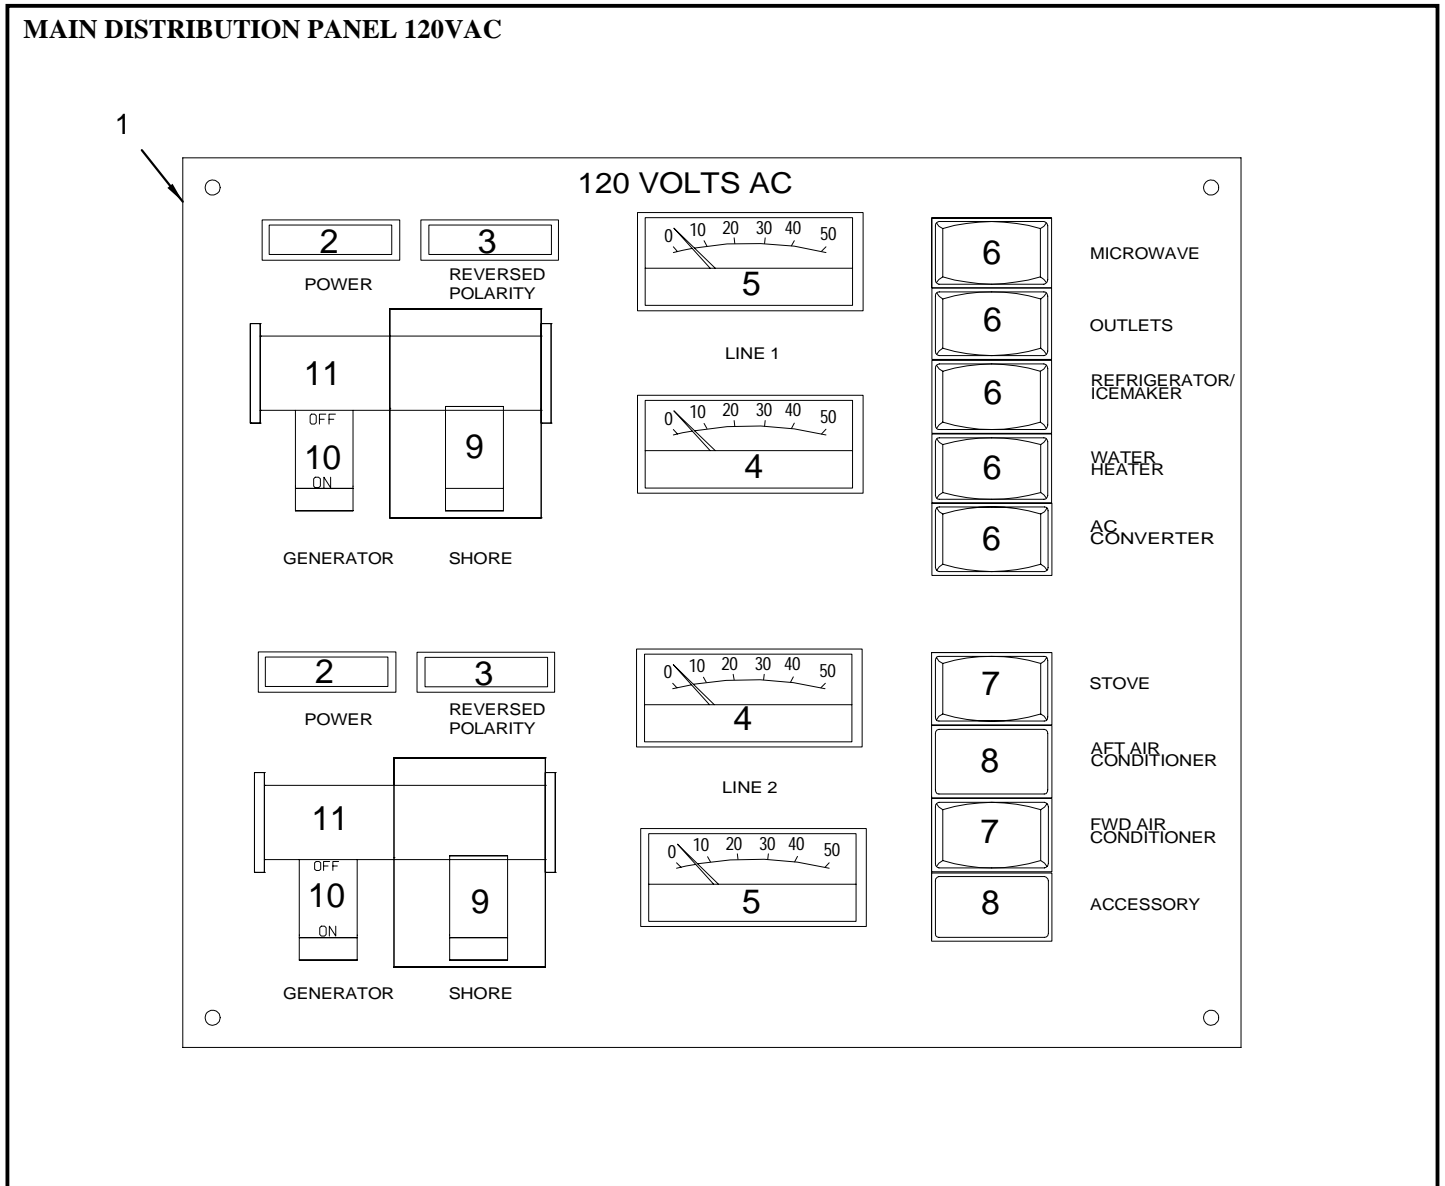

MAIN DISTRIBUTION PANEL 120VAC

- 1 1686701 PANEL, 340DA-03 MDP 120VAC
- 1686700 PANEL, BLANK:340DA-03 MDP 120VAC
- 1686702 PANEL, 340DA-03 MDP 120VAC W/OPT GEN
  (GEN. 5.0 E KOHLER 120V/60HZ - GAS OPT)
  (GEN. 5.0E-QD ONAN 120V/60HZ - DSL OPT)
- 2 572529 LIGHT, POLARITY GRN 125V
- 3 557611 LIGHT, POLARITY RED 125V
- 4 767608 GAUGE, VOLTMETER AC 0-150 ANALOG WINDOW MT SM
- 5 767590 GAUGE, AMMETER AC 0-50 ANALOG WINDOW MT SMALL
- 6 332031 BRKR/ROCK, SGL-POLE AC/DC HORZ 15A WHT
- 7 331991 BRKR/ROCK, SGL-POLE AC/DC HORZ 20A WHT
- 8 432872 PLUG, BRKR/ROCK
- 9 648873 BRKR/ROCK, 2-POLE AC/DC VERT 30A WHT
- 10 595926 BRKR/ROCK, 2-POLE AC/DC VERT 50A WHT
- 11 340679 SLIDE ASSY, SLIDE BAR MDP PANEL

HARNESSES

- 1686715 HARNESS, 340DA-03 CABIN AC 120VAC