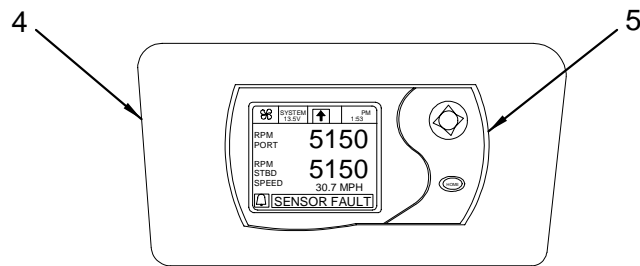

LOWER INSTRUMENT W/SYSTEM VIEW

INSTRUMENT PANELS (LOWER)

- 1 1754562 PANEL, BLANK:320/340DA-04 LWR INST BURL
- 2 1689803 PANEL, 320/340DA-03 LWR INST W/TRID ST-60 RV1
  (T-VOLVO KAD 300EDC/DP(T-275PHP)/S/D OPT)
  (TVD-YANMAR 6LPSTP(T-306PHP)/B DSL OP)
- 3 1408590 TRIDATA, RAYTHEON (DEPTH,SPEED,TEMP,LOG)
  (T-VOLVO KAD 300EDC/DP(T-275PHP)/S/D OPT)
  (TVD-YANMAR 6LPSTP(T-306PHP)/B DSL OP)
- 4 1689805 PANEL, BLANK:340DA-03 LWR INST W/S-CRFT
  (SMARTCRAFT SYSTEM VIEW- TWINS ONLY OPTION)
- 5 1610385 ACC PART, MERC S-CRFT SYS VIEW
  (SMARTCRAFT SYSTEM VIEW- TWINS ONLY OPTION)