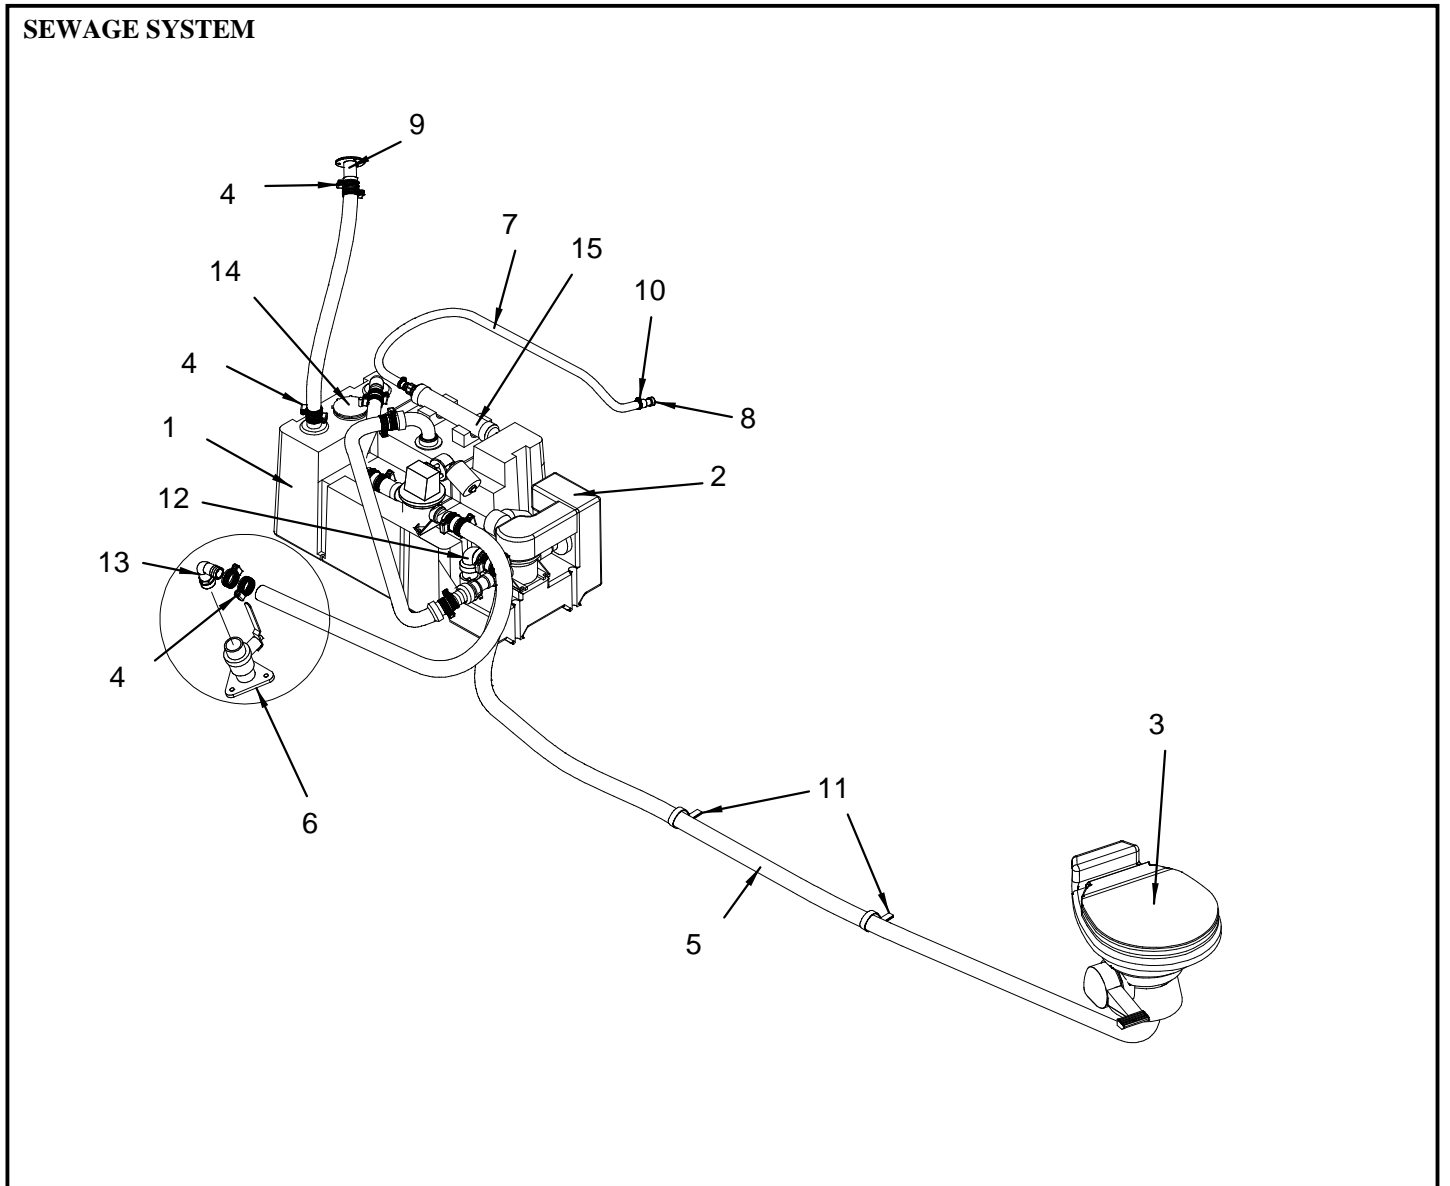

LABELS

1743534	LABEL, FRESH WATER (LEXAN)
1745162	LABEL, LEAVING DOCKSIDE WTR CONNECTED WARNING

NOT SHOWN

1216308	ADAPTER, SEATECH STRAIGHT 1/2"M-15MM BRASS
836007	BRACKET, ALUM 1.5"X 1.5"X 3" 3/16"HOLES
1453984	FITTING, NEPT 1/2"FEM SWVL BLK
1689304	HOSE, UNIFLEX BLUE 1/2" SW/FPT PLAS 8'
1258995	SLEEVE, SEATECH COMPRESS 1/4"FLEX TUBING DLRN
1497460	TAPE, FOAM NEOPRENE W/3M 9828 1/4"TH X 2"W
1215201	TUBING, SEATECH 1/4"OD X 1/8"ID X 1000' NAT'L