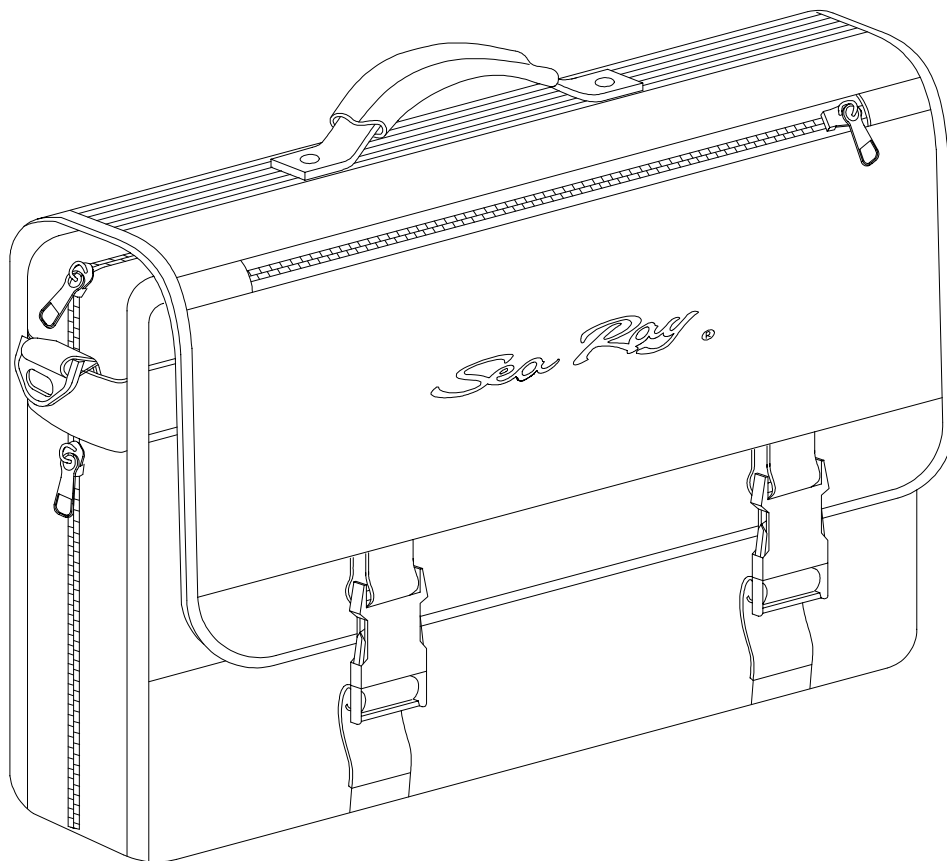

MULTI-INFO PACKET

MULTI-INFO PACKET

OWNERS PACKET CONTENTS

1751555	BOOKLET, 3M MAINTENANCE INSTRUCTION
1751553	BOOKLET, COAST GUARD FEDERAL REQUIREMENT
1751563	BOOKLET, STA-BIL FUEL STABILIZER
1751550	CARD, CANVAS CARE & CLEANING MORBERN
1751564	CARD, CANVAS CARE & CLEANING SEA RAY
1751559	CARD, CANVAS CARE & CLEANING SUNBRELLA
1088640	CARD, CANVAS INSTRUCTION - SPCRUIS "B"
1507920	CARD, CARBON MONOXIDE WARNING
1751623	CARD, MORBERN MELLOTECH MR/FR
1507912	CARD, PASSPORT TO SAVINGS
1507938	CARD, TALOR WINDSHIELD/GLASS CARE
1756042	CARD, WARRANTY - SPRT CRSR/SPRT YCHT/YCHT 04
1751562	CARD, WARRANTY SUNBRELLA LIMITED
203257	CHECK LIST, IN SERVICE - SP CRUISERS
764316	DOCUMENT, CANVAS LTD WARRANTY
1411404	ENVELOPE, DEALER INFORMATION
833749	FUSE BOX, SPARE W/6 ATC BLADE STYLE
865204	GUIDE, ABS/ACRYLIC CLEANING/REPAIR
798595	HARNESS, ACCY HATCH LIFT PIGTAIL
1756401	MANUAL, OWNERS W/SUPPLMNT 340DA-04 3-PRT SPRL
1751557	PACKET, 3M KIT
902726	PACKET, OWNERS BRIEFCASE CANVAS BLK (TYPHOON)
140061	PLUG, DRAIN PLUG SNAPTITE 1/2"
954172	VIDEO, 97 OWNER ORIENTATION SPCRUISER NTSC

OWNERS PACKET CONTENTS (continued)

1510528 VIDEO, 01 CANVAS INSTALLATION SPCRUISERS

OWNERS PACKET SUPPLIED BY PLANT

1756400	PACKET, MULTI-INFO 340DA-04
800565	BOOKLET, BOATER'S GUIDE TO AC ELECTRICAL SYST
434191	CARD, NAVIGATIONAL INTERNATIONAL (EXPORT PACKING - INTERNATIONAL OPTION)
1683713	CARD, QUICK REFRENCE SHRPWR SPCRUIS/02
1750456	DECAL, SEA RAY CUSTOMER SATISFACTION EXP CRUS
1750454	DECAL, SEA RAY OWNERS CLUB (NBOA) RV
1747682	EMBLEM, S/R EMB SCRIPT WHEEL CHR-BEZEL 1.75"
522599	KEY, DECK PLATE CAP
1745513	LABEL, WARNING LEAKING FUEL
1691479	MANUAL, OWNERS - SEA RAY INT'L 12-LANGUAGE (C E OPTION GROUP OPTION)
968354	VIDEO, 97 OWNER ORIENTATION SPCRUISER PAL (OWNER ORIENTATION VIDEO - PAL FORMAT OPTIN)
1510551	VIDEO, 01 CANVAS INSTALLATION SPCRUISER PAL (OWNER ORIENTATION VIDEO - PAL FORMAT OPTION)
1751368	WIPER ARM, 20" FLEX BLK
1749058	WIPER BLADE, 20" FLEX BLK (AM)