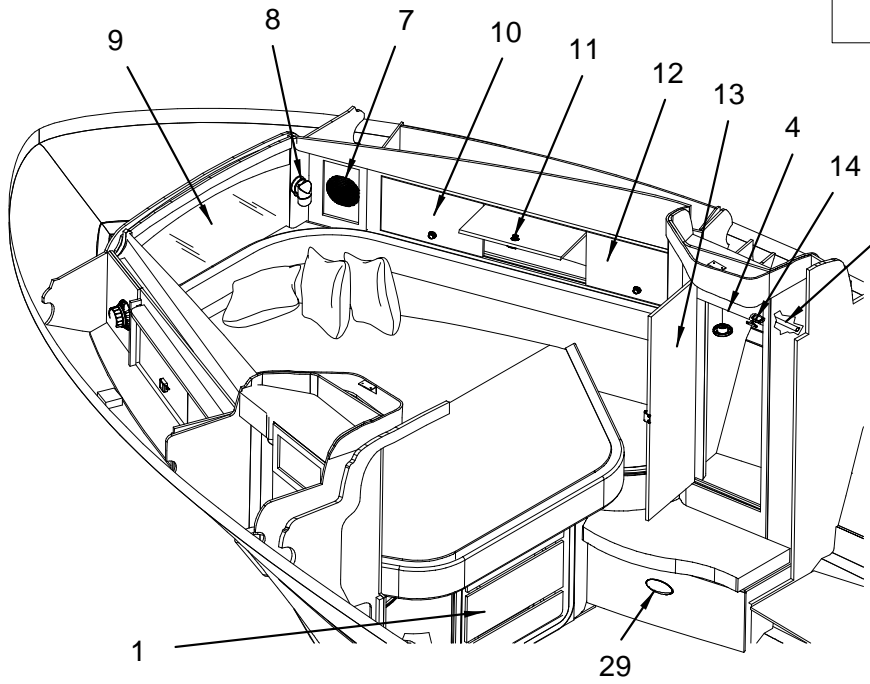

FORWARD STATEROOM

FORWARD STATEROOM

1	1760821	340SDA 04,RETURN,A/C FWDSTRM BUNK
2	132183	TRACK, ALUM CURT TRK 0.275"X 0.688" TAB TYPE
3	1760822	340SDA 04,DOOR,FWDSTRM PRT H/L
4	784975	LIGHT, RECESSED W/CLEAR LENS BRS 10W HALOGEN
	833269	BULB, REPL FOR #0784975/0830307 12V/10W HALOG
5	1760823	340SDA 04,DOOR,FWDSTRM PRT AFT GNWL
6	1760824	340SDA 04,DOOR,FWDSTRM PRT FWD GNWL
7	1690555	SPEAKER, COAXIAL 6.5" W/WHT CVR
	1756170	SPEAKER, POLK/MOMO 6.5" MID-RNG/TWEETER/IN-WAL (PREMIUM CABIN SOUND SYSTEM - 12 VOLT OPT)
	1765982	SPEAKER, POLK/MOMO INT 6.5" MID-RANGE (PREMIUM CABIN SOUND SYSTEM - 12 VOLT OPT)
	1765986	GRILL, SPEAKER POLK/MOMO INT 6.5" WHT (PREMIUM CABIN SOUND SYSTEM - 12 VOLT OPT)
	1765983	SPEAKER, POLK/MOMO INT 3/4" TWEETER (PREMIUM CABIN SOUND SYSTEM - 12 VOLT OPT)
	1765984	SPEAKER, POLK/MOMO INT CROSSOVER (PREMIUM CABIN SOUND SYSTEM - 12 VOLT OPT)
8	981316	SPOTLIGHT, SWVL TASK BEIGE W/GLD ACCNT HLGN
	858886	BULB, REPL FOR #0830307
9	1760825	340SDA 04,MIR ASSY,FWDSTRM
	1690979	MIRROR, 1/8"X 17.5" X 42"
10	1760826	340SDA 04,DOOR,FWDSTRM STB FWD GNWL
11	1760827	340SDA 04,DOOR,FWDSTRM STB CTR GNWL
12	1760828	340SDA 04,DOOR,FWDSTRM STB AFT GNWL
13	1760829	340SDA 04,DOOR,FWDSTRM STB H/L
	1690980	MIRROR, 1/8"X 14.5"X 44.5"POL EDGES
	839399	HINGE, SELF CLOSING BLUM SCREW-ON
	1176635	PULL, DOOR FLUSH MIRROR .050 BRUSHED BRASS
14	390849	CATCH, GRABBER LATCH W/10LB HOLD BLK PLAS
15	723882	BAR, HANGING ROD (CLOTHES) ALUM 17.5"
16	965707	MONITOR, CO DETECTOR WHT
	1189687	PLATE, CO MONITOR BACKING WHT
17	1604271	A/C COMP, DISPLAY ECU BLK W/3/4" DOOR
	1055821	A/C COMP, FACE PLATE FOR CONTROL BLK
	1048834	A/C COMP, HOSE RING 4" RND PLAS
18	1688434	PANEL, 340DA-03 SLN/FWD STRM LIGHT SW BLK
	797761	BODY, ROCK SW SPST BLK 12V INCAND NON-LIT
	1541655	ACTUATOR, ROCK SWITCH-LIGHTS BLK
19	602862	RECEPTACLE, DUPLEX BLK 15A
	602870	COVER PLATE, SGL DUPLEX RECEPT BLK
	627737	BOX, RECEPTACLE/SWITCH PVC 1-GANG DEEP
20	525667	HINGE, CONCEALED FULL OVERLAY MT PLATE ONLY
21	839399	HINGE, SELF CLOSING BLUM SCREW-ON
22	1502327	MICA, 4'X 8'X.030"VIOLIN FIG ANNIGRE GLS GR20
23	663708	BUMPER, CLEAR .020" THICK
24	1271014	PULL, PUSH-BUTTON KNOB CHR
25	1542232	PULL, ROSETTE POL SOLID BRASS 16MM (5/8")
26	772418	CATCH, RIM-LOCK WHT
27	761445	CATCH, RIM-LOCK STRIKE PLATE
28	1689596	SCREEN, DECK TRAPEZOID SKYSCREEN MK4
29	840850	LIGHT, COURTESY OVAL STEP ANTIQUE WHT (INT)
	1184639	BULB, REPL FOR MRP #0840850 (STEP LT)

BRACKETS

835850	BRACKET, ALUM 1"X 1"X 1" 3/16"HOLES
952929	BRACKET, ALUM 1"X 1/8"X 3" 3/16"HOLES
835843	BRACKET, ALUM 1"X 1/2"X 3" 3/16"HOLES 2SIDES
835835	BRACKET, ALUM 1"X 1"X 3" 3/16"HOLES 2SIDES
836023	BRACKET, ALUM 1.5"X 1.5"X 1.5" 3/16"HOLES
836122	BRACKET, PVC 1.5"X 1.5"X 3" 3/16"HOLES

LABELS

1743616	LABEL, UNPLUG SHORE POWER WARNING

NOT SHOWN

1500552	CLIP, TABLE LEG 60MM TUBE BLK
141903	HINGE, AL CONT 2"X 72" SAT