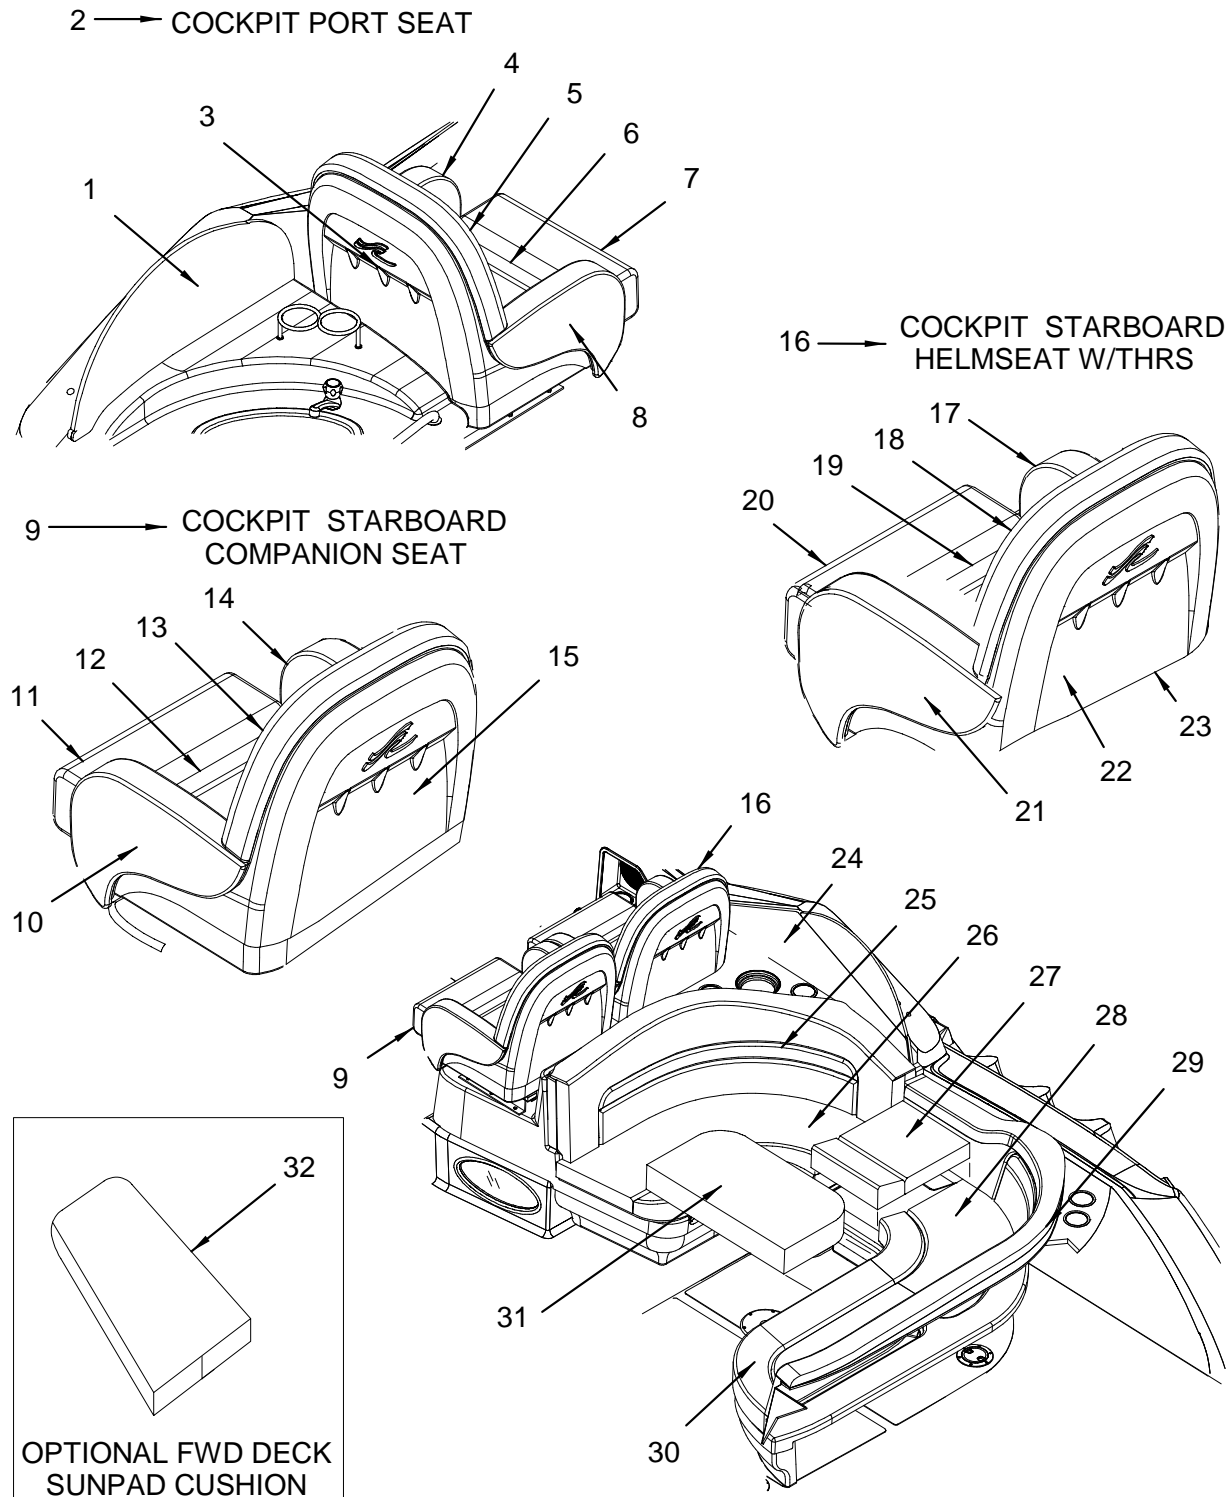

COCKPIT (STARBOARD VIEW)

1	1227412	LIGHT, NAV STERN FLUSH MT RND CHR/BRS N/STUDS
	901199	BULB, STERN NAV LIGHT REPL #137406-1227412
2	1690555	SPEAKER, COAXIAL 6.5" W/WHT CVR
	1690558	GRILL, SPEAKER 6.5" ACOM WHT
	1755485	SPEAKER, POLK/MOMO 6.5"MD-RNG/TWTR/CRSOVR SLV (PREMIUM COCKPIT SOUND SYSTEM - 12 VOLT OPT)
	1765974	SPEAKER, POLK/MOMO EXT 6.5" MID-RANGE N/CVR (PREMIUM COCKPIT SOUND SYSTEM - 12 VOLT OPT)
	1765979	GRILL, SPEAKER POLK/MOMO EXT 6.5" BLK (PREMIUM COCKPIT SOUND SYSTEM - 12 VOLT OPT)
	1765975	SPEAKER, POLK/MOMO EXT 1" TWEETER BLK (PREMIUM COCKPIT SOUND SYSTEM - 12 VOLT OPT)
	1765976	SPEAKER, POLK/MOMO EXT TWEETER CUP (PREMIUM COCKPIT SOUND SYSTEM - 12 VOLT OPT)
	1765977	SPEAKER, POLK/MOMO EXT CROSSOVER (PREMIUM COCKPIT SOUND SYSTEM - 12 VOLT OPT)
3	1266063	DRINKHOLDR, PLAS 4"X 3" MUG SZ WHT
	124347	HOSE, PVC CLEAR 3/8"
	417998	CLAMP, HOSE #04M 1/4"-5/8" SS MINI
4	1718781	PANEL, 340DA-03 LWR CKPT STB SIDE
	1601897	BOX, V/F CKPT HELM STRG ARW W/FRONT PNL
5	1759586	HELMSEAT, 340DA-03 W/THRS SLIDE PLATE
6	1472190	COOLER, 8" X 14.5" FOAMED MOLDED
	1531326	LID, HDPE ROUND COOLER WHT
7	1760813	340SDA 04,HATCH,ENG FBRGLS
8	983692	ACCESS PLATE, POLYPROP W/ O-RING 4" WHT
9	1683753	HINGE, SS 320DA-02 CKPT HATCH
10	326009	THRU-HULL, PLAS 2" WHT (FULL THREAD)
11	1760814	340SDA 04,SEAT BASE,AFT CKPT FBRGLS
	912774	NOSING, VINYL 1"X 1/4"X 12" RIGID SR WHT
12	1453992	PORTLIGHT, OPENING ALL SS 3/8"-7/8" MOD REV1
13	1331313	PORTLIGHT, SCREEN 3/8"X 7/8"
14	1331735	PORTLIGHT, GASKET ONLY (BOMAR)
15	1331750	PORTLIGHT, LENS ONLY (BOMAR)
16	1107044	PORTLIGHT, HANDLES QUICKDOGS (BOMAR)
17	866434	KNOB, PORTLIGHT KNOB ONLY (BOMAR)
18	1513183	TRIM RING, PORTLIGHT 3/8" SS
19	1760815	340SDA 04,BASE,H/S FBRGLS CKPT
	1717466	BLKHD, LDPVC 340DA-03 H/S BASE BLK-OFF
20	1691295	DOOR, HDPE 340DA-03 HELM STRG ARW
	912774	NOSING, VINYL 1"X 1/4"X 12" RIGID SR WHT
21	1411453	LATCH, FLUSH MOUNT PULL SS (SLAM)
22	1689692	TABLE, T/F CKPT RECT ARW 03 35"X 19"
	876979	BASE, LEG/POST SURF MT ALUM
23	1476738	POST, TABLE LEG 26.5"X 2.25" ALUM RIB DBL TPR
24	876961	BASE, LEG/POST FLUSH MT ALUM

NOT SHOWN

137349	ACCESS PLATE, PLAS CVR 5" WHT
957092	A/C COMP, HOSE RING 5" OBLONG
522813	BOX, RECEPTACLE PVC SURFACE MOUNT CARLON
627737	BOX, RECEPTACLE/SWITCH PVC 1-GANG DEEP
836023	BRACKET, ALUM 1.5"X 1.5"X 1.5" 3/16"HOLES
836007	BRACKET, ALUM 1.5"X 1.5"X 3" 3/16"HOLES
952838	BRACKET, ALUM 2"X 1/8"X 5" 4@3/16"HOLES
836122	BRACKET, PVC 1.5"X 1.5"X 3" 3/16"HOLES
175257	BUMPER, WHT LARGE ROUND 0.88"WD X 0.40"HG
147397	COVER PLATE, CARLON BOX SGL
180067	COVER PLATE, WATERPROOF RECEPT W/2 DOORS
180091	COVER PLATE, WATERPROOF RECEPTACLE GFI
1686699	PLATE, HDPE 320DA-02 STBD ACCESS
1686520	PANEL, LDPVC 320DA-02 STB CKPT ACCESS
145110	RECEPTACLE, GFI DUPLEX GREY 15A

COCKPIT (UPHOLSTERY)