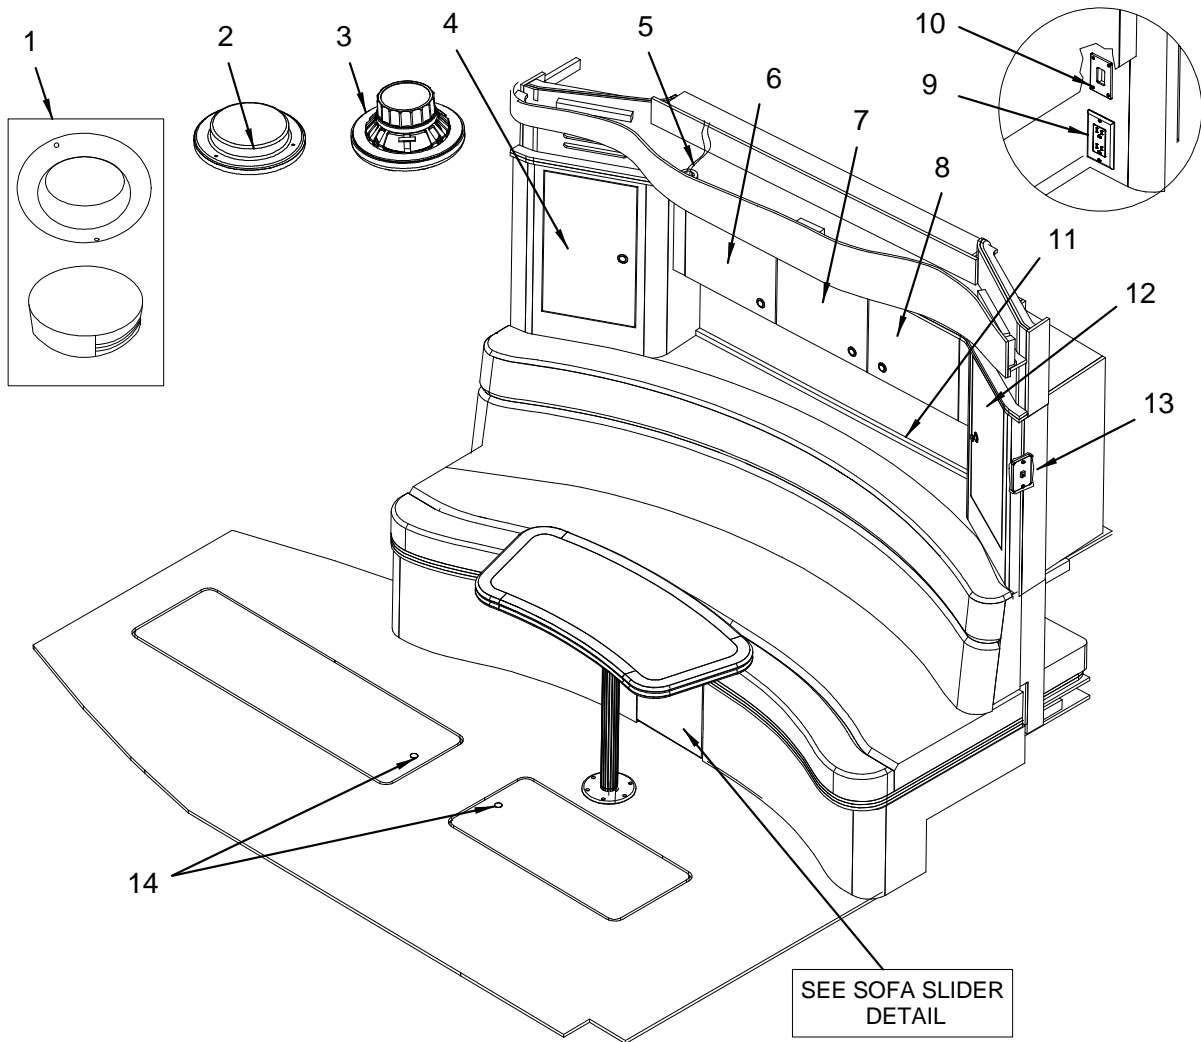

SALON

SOFA SLIDER DETAIL