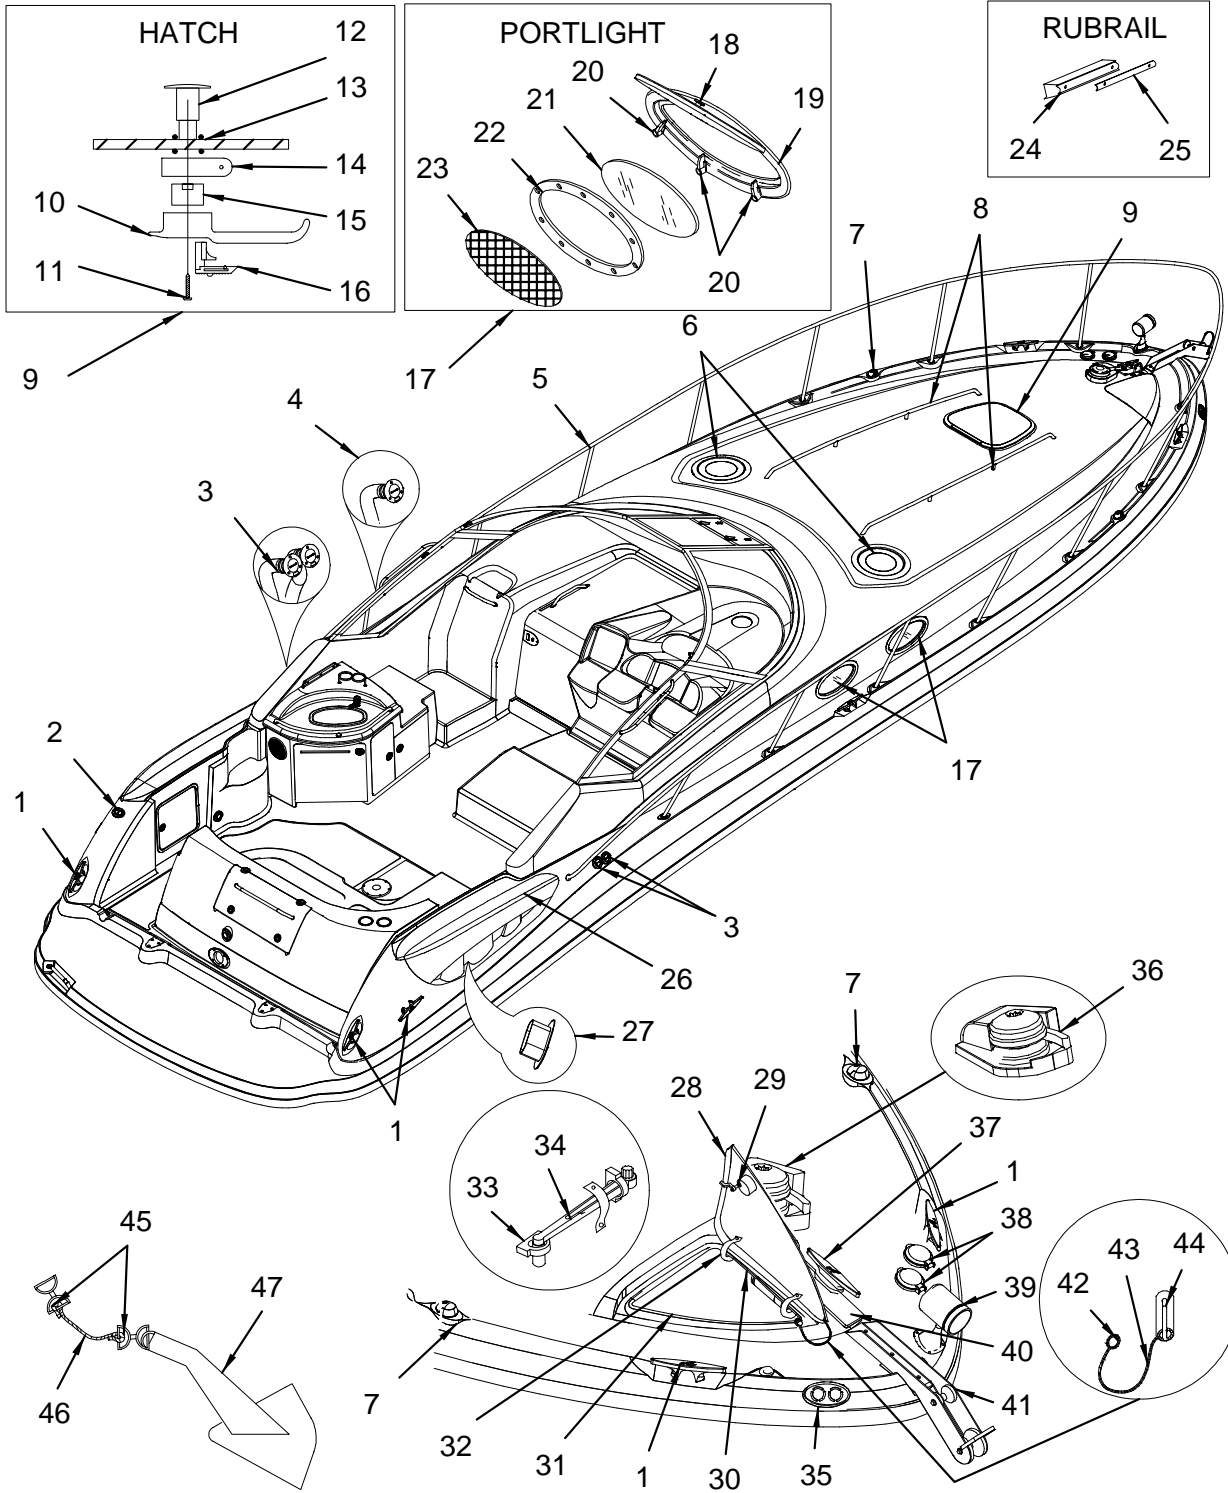

2004 340 SUNDANCER

TABLE OF CONTENTS

STANDARD & OPTIONAL LAYOUTS	PAGE
EXTERIOR (DECK)	1, 2
EXTERIOR (WINDSHIELD)	3
EXTERIOR (WINDSHIELD) OPTIONAL STAINLESS STEEL	4
EXTERIOR (SPOILER)	5, 6
EXTERIOR (HULL)	7, 8
TRANSOM STORAGE & SWIM PLATFORM	9, 10
EXTERIOR (GRAPHICS)	11, 12
COCKPIT (PORT VIEW)	13, 14
COCKPIT (STARBOARD VIEW)	15, 16
COCKPIT (UPHOLSTERY)	17, 18
COCKPIT SNAP-IN CARPET LINER	19
CANVAS AND HARDWARE	20, 21
CANVAS (OPTIONAL)	22, 23
COCKPIT HELM	24, 25
INSTRUMENT PANELS	26, 27
INSTRUMENT PANELS (LOWER)	28
SWITCH PANEL	29
FORWARD STATEROOM	30, 31
FORWARD STATEROOM (UPHOLSTERY)	32, 33
PORT HEAD	34, 35
SALON	36, 37
SALON (UPHOLSTERY)	38
GALLEY	39, 40, 41
MID STATEROOM	42, 43
MID STATEROOM (UPHOLSTERY)	44, 45
KNOXVILLE HARDWARE	46, 47
KNOXVILLE HARDWARE (CONTINUED 1)	48, 49
MULTI-INFO PACKET	50
MAIN DC BREAKER PANEL	51
MAIN DISTRIBUTION PANEL 120VAC	52
MAIN DISTRIBUTION PANEL 220VAC	53
DC DISTRIBUTION 12V	54, 55
BILGE	56, 57
BILGE (ENGINE SET-UP/WATER INTAKE)	58
EXHAUST SYSTEM (STANDARD GAS ENGINE)	59
EXHAUST SYSTEM (DIESEL ENGINE)	60
BILGE (GENERATOR SET-UP)	61
BILGE (ELECTRICAL)	62
A/C SYSTEM	63, 64
STEERING SYSTEM	65, 66
FUEL SYSTEM	67, 68
WATER SYSTEM	69, 70
SEWAGE SYSTEM	71
DRAINAGE SYSTEM (FORWARD)	72
DRAINAGE SYSTEM (AFT)	73

OPTIONS - PARTS LIST	PAGE
T-MX 6.2L MPI BR 3 (T-320 PHP) MCM STERN DR.	74
T-496 MAG BR 3 (T-375 PHP) MCM STERN DRIVES	74
TVD-MX 6.2L MPI (T-320 PHP) MCM V-DR.I/B.	74
TVD-8.1 S (T-370 PHP) MCM V-DR. INBOARDS.	74
TVD-YANMAR 6LPSTP (T-306 PHP) INBOARDS DSL.	74, 75
T-VOLVO KAD 300 EDC/DP (T-275 PHP) STERN DR.	75
SMARTCRAFT SYSTEM VIEW- TWINS ONLY	75
2ND STEREO REMOTE CONTROL -TRANSOM	75
GEN. 5.0 E KOHLER 120V/60HZ - GAS	75
GEN. 5.0E-QD ONAN 120V/60HZ - DIESEL	75, 76
GEN. 4.0 EF KOHLER 220V/50HZ - GAS	76
GEN. 4.0E-QD ONAN 220V/50HZ - DIESEL	76, 77
RADAR - SL70CRC W/ GPS & CHART PLOTTER	77
PREMIUM CABIN SOUND SYSTEM - 12 VOLT	77
COCKPIT COVER	77
SPOTLIGHT, 5" REMOTE CONTROLLED	77
PREMIUM COCKPIT SOUND SYSTEM - 12 VOLT	77
MACERATOR W/ SEACOCK INTERLOCK SYSTEM	77
GPS RAYMARINE RAYNAV 300 W/WAAS DIFF.SENSOR	77
RAYMARINE SL530- COLOR CHART PLOTTER	77
TV 10.4" FLIP DOWN W/ DVD- MID CABIN - 12V.	77
GRAY WATER SYSTEM	77
SYSTEMS MONITOR PANEL	77
220 VOLT / 50 CYCLE ELECTRICAL SYSTEM	77, 78
FRESH WATER COOLING - T- 6.2 L GAS INBOARDS	78
GEL-COATED DASH - TAN	78
SUN PAD W/ SS DECK RUNNERS - FORWARD DECK	78
REFRIGERATOR DUAL VOLT-120V/240-12V COCKPIT	78
COLOR HULL (BLUE OR GREEN ONLY)	78
WINDLASS-LOFRANS PROGRESS-CHAIN	78
C E OPTION GROUP	78
2.2 TO 1 BRAVO 3 HIGH ALTITUDE GEAR RATIO	78
OWNER ORIENTATION VIDEO - PAL FORMAT	78
CANADIAN CONFORMITY STICKER	78
WINDLASS CAPSTAN	78
VACUUM SYSTEM, CENTRAL - BEAM - 120V/60	78
VACUUM SYSTEM, CENTRAL - BEAM - 220V/50	78
WINDSHIELD W/ STAINLESS STEEL FRAME	78
BLACK CANVAS OPTION	78
BOW THRUSTER	78
"375DA" MODEL DESIGNATORS	79

EXTERIOR (DECK)