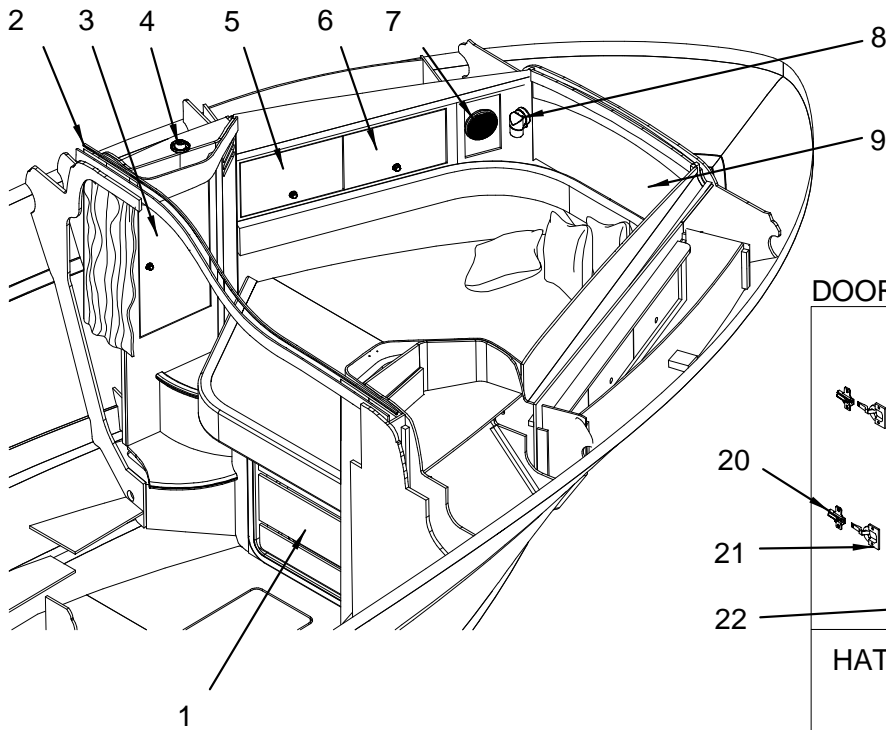

FORWARD STATEROOM

FORWARD STATEROOM

1	1760821	340SDA 04,RETURN,A/C FWDSTRM BUNK
2	132183	TRACK, ALUM CURT TRK 0.275"X 0.688" TAB TYPE
3	1760822	340SDA 04,DOOR,FWDSTRM PRT H/L
4	784975	LIGHT, RECESSED W/CLEAR LENS BRS 10W HALOGEN
	833269	BULB, REPL FOR #0784975/0830307 12V/10W HALOG
5	1760823	340SDA 04,DOOR,FWDSTRM PRT AFT GNWL
6	1760824	340SDA 04,DOOR,FWDSTRM PRT FWD GNWL
7	1690555	SPEAKER, COAXIAL 6.5" W/WHT CVR
	1756170	SPEAKER, POLK/MOMO 6.5" MID-RNG/TWEETER/IN-WAL (PREMIUM CABIN SOUND SYSTEM - 12 VOLT OPT)
	1765982	SPEAKER, POLK/MOMO INT 6.5" MID-RANGE (PREMIUM CABIN SOUND SYSTEM - 12 VOLT OPT)
	1765986	GRILL, SPEAKER POLK/MOMO INT 6.5" WHT (PREMIUM CABIN SOUND SYSTEM - 12 VOLT OPT)
	1765983	SPEAKER, POLK/MOMO INT 3/4" TWEETER (PREMIUM CABIN SOUND SYSTEM - 12 VOLT OPT)
	1765984	SPEAKER, POLK/MOMO INT CROSSOVER (PREMIUM CABIN SOUND SYSTEM - 12 VOLT OPT)
8	981316	SPOTLIGHT, SWVL TASK BEIGE W/GLD ACCNT HLGN
	858886	BULB, REPL FOR #0830307
9	1760825	340SDA 04,MIR ASSY,FWDSTRM
	1690979	MIRROR, 1/8"X 17.5" X 42"
10	1760826	340SDA 04,DOOR,FWDSTRM STB FWD GNWL
11	1760827	340SDA 04,DOOR,FWDSTRM STB CTR GNWL
12	1760828	340SDA 04,DOOR,FWDSTRM STB AFT GNWL
13	1760829	340SDA 04,DOOR,FWDSTRM STB H/L
	1690980	MIRROR, 1/8"X 14.5"X 44.5"POL EDGES
	839399	HINGE, SELF CLOSING BLUM SCREW-ON
	1176635	PULL, DOOR FLUSH MIRROR .050 BRUSHED BRASS
14	390849	CATCH, GRABBER LATCH W/10LB HOLD BLK PLAS
15	723882	BAR, HANGING ROD (CLOTHES) ALUM 17.5"
16	965707	MONITOR, CO DETECTOR WHT
	1189687	PLATE, CO MONITOR BACKING WHT
17	1604271	A/C COMP, DISPLAY ECU BLK W/3/4" DOOR
	1055821	A/C COMP, FACE PLATE FOR CONTROL BLK
	1048834	A/C COMP, HOSE RING 4" RND PLAS
18	1688434	PANEL, 340DA-03 SLN/FWD STRM LIGHT SW BLK
	797761	BODY, ROCK SW SPST BLK 12V INCAND NON-LIT
	1541655	ACTUATOR, ROCK SWITCH-LIGHTS BLK
19	602862	RECEPTACLE, DUPLEX BLK 15A
	602870	COVER PLATE, SGL DUPLEX RECEPT BLK
	627737	BOX, RECEPTACLE/SWITCH PVC 1-GANG DEEP
20	525667	HINGE, CONCEALED FULL OVERLAY MT PLATE ONLY
21	839399	HINGE, SELF CLOSING BLUM SCREW-ON
22	1502327	MICA, 4'X 8'X.030"VIOLIN FIG ANNIGRE GLS GR20
23	663708	BUMPER, CLEAR .020" THICK
24	1271014	PULL, PUSH-BUTTON KNOB CHR
25	1542232	PULL, ROSETTE POL SOLID BRASS 16MM (5/8")
26	772418	CATCH, RIM-LOCK WHT
27	761445	CATCH, RIM-LOCK STRIKE PLATE
28	1689596	SCREEN, DECK TRAPEZOID SKYSCREEN MK4
29	840850	LIGHT, COURTESY OVAL STEP ANTIQUE WHT (INT)
	1184639	BULB, REPL FOR MRP #0840850 (STEP LT)

BRACKETS

835850	BRACKET, ALUM 1"X 1"X 1" 3/16"HOLES
952929	BRACKET, ALUM 1"X 1/8"X 3" 3/16"HOLES
835843	BRACKET, ALUM 1"X 1/2"X 3" 3/16"HOLES 2SIDES
835835	BRACKET, ALUM 1"X 1"X 3" 3/16"HOLES 2SIDES
836023	BRACKET, ALUM 1.5"X 1.5"X 1.5" 3/16"HOLES
836122	BRACKET, PVC 1.5"X 1.5"X 3" 3/16"HOLES

LABELS

1743616	LABEL, UNPLUG SHORE POWER WARNING

NOT SHOWN

1500552	CLIP, TABLE LEG 60MM TUBE BLK
141903	HINGE, AL CONT 2"X 72" SAT