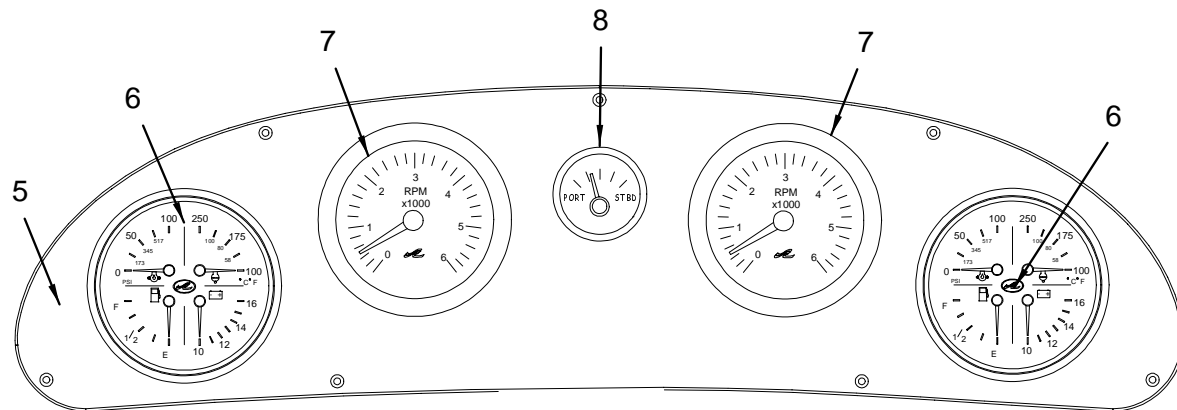

TVD-YANMAR 6LPSTP (T-306 PHP) INBOARDS DIESEL OPTION