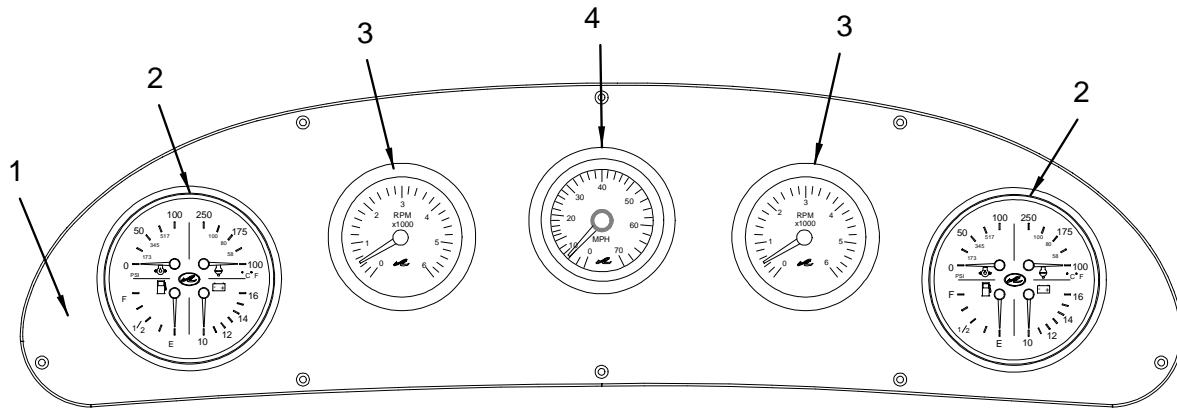

INSTRUMENT PANELS

STANDARD INSTRUMENT W/SMARTCRAFT