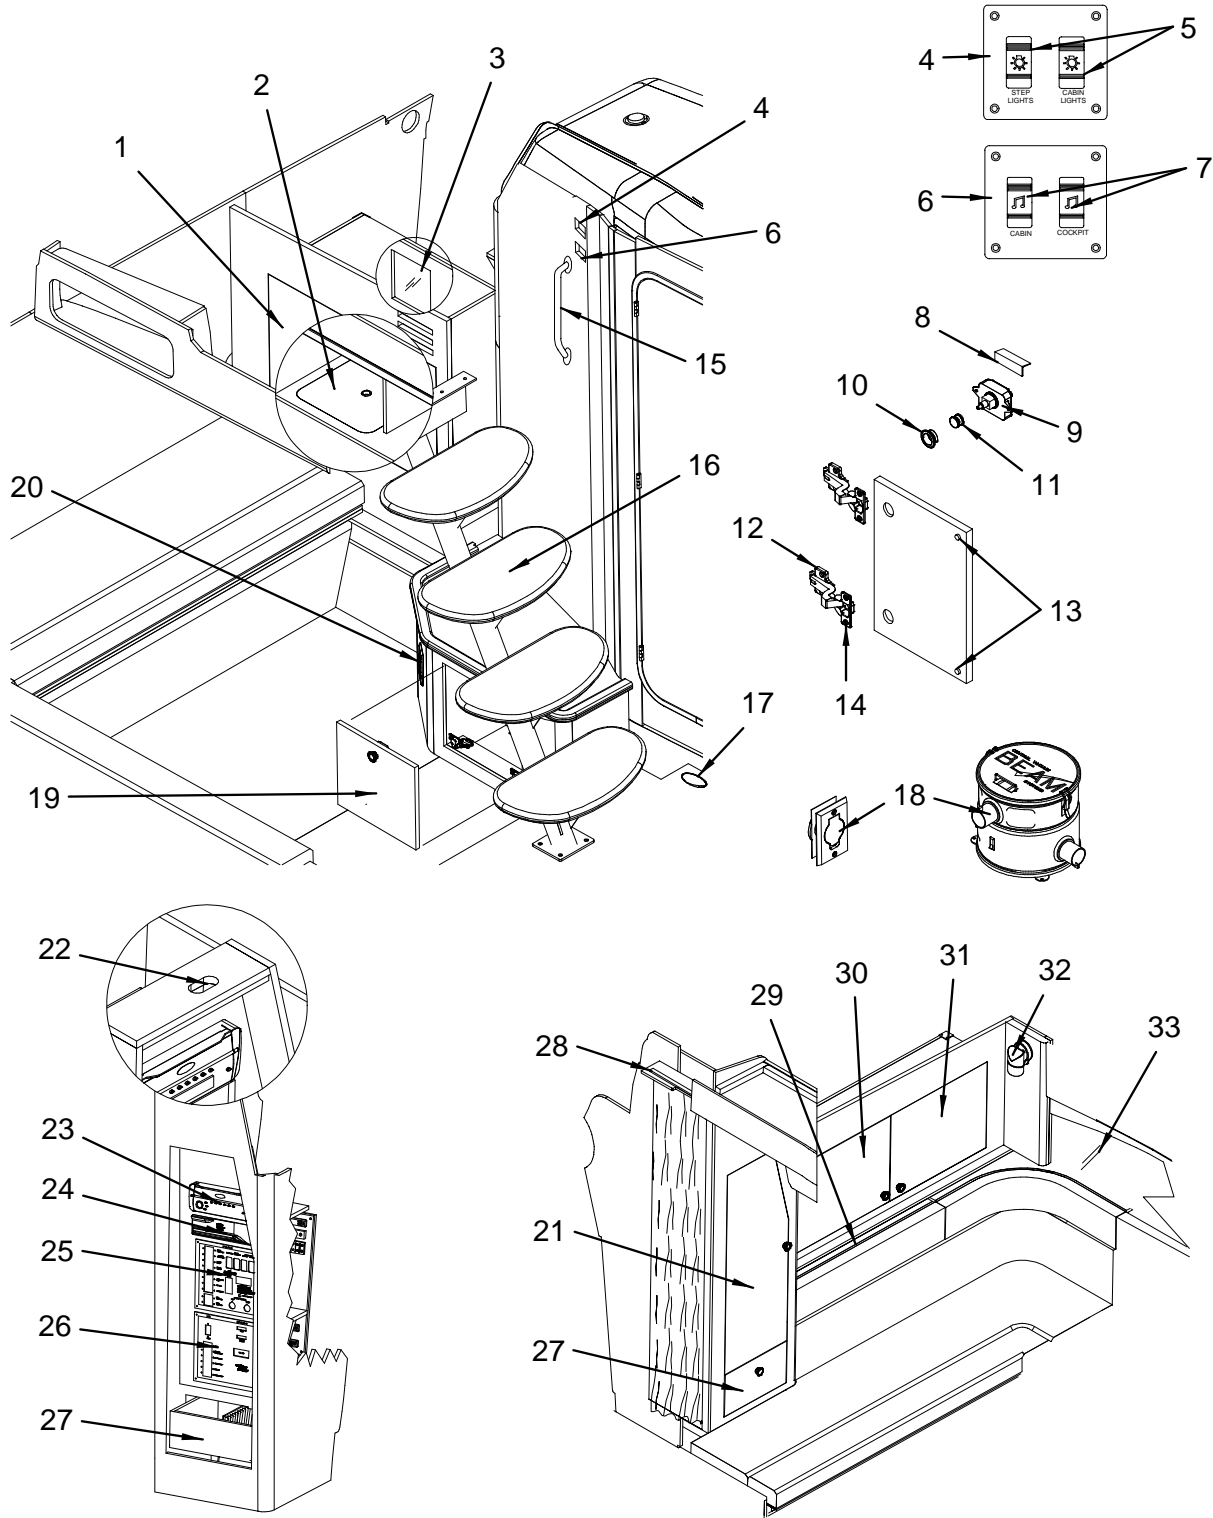

MID STATEROOM

MID STATEROOM

1	1762326	340SDA 04,DOOR,PRT FWD STRG CAB MIDSTRM
	1760872	340SDA 04,DOOR,PRT AFT STRG CAB MIDSTRM
	1542232	PULL, ROSETTE POL SOLID BRASS 16MM (5/8")
	1684145	CONVERTER, 40AMP 120VAC/12VDC
	1750793	CONVERTER, 30AMP 120/220VAC REV 1 50/60HZ FBK (220 VOLT / 50 CYCLE ELECTRICAL SYSTEM OPTION)
2	1760873	340SDA 04,COVER,MIDSTRM VACCUUM
3	1691301	COVER, PLEX 340DA-03 BATT CNVTR WNDW
4	1550615	PANEL, ENTRANCE LIGHTS
5	1541655	ACTUATOR, ROCK SWITCH-LIGHTS BLK
	797761	BODY, ROCK SW SPST BLK 12V INCAND NON-LIT
6	1630177	PANEL, 360DA-02 SPEAKER MUTE SW
7	1739403	ACTUATOR, ROCK BLK W/O LENS ENG STEREO MUTE
	797761	BODY, ROCK SW SPST BLK 12V INCAND NON-LIT
8	761445	CATCH, RIM-LOCK STRIKE PLATE
9	772418	CATCH, RIM-LOCK WHT
10	1542232	PULL, ROSETTE POL SOLID BRASS 16MM (5/8")
11	1271014	PULL, PUSH-BUTTON KNOB CHR
	1123165	LATCH, 12MM BRASS SHAFT EXTENSION
12	525667	HINGE, CONCEALED FULL OVERLAY MT PLATE ONLY
13	663708	BUMPER, CLEAR .020" THICK
14	839399	HINGE, SELF CLOSING BLUM SCREW-ON
15	1747819	RAIL, GRAB 18" OVAL W/STUD 316L
16	1716628	STEP, ALUM 340DA-03 ENTRYWAY PWDRCT
	1316983	FLOORING, VINYL LONCOIN II FLECKS SANDSTONE
	1783963	340DA 04,STEP,ENTRY
17	840850	LIGHT, COURTESY OVAL STEP ANTIQUE WHT (INT)
	1184639	BULB, REPL FOR MRP #0840850 (STEP LT)
18	1314376	VACUUM, CENTRAL SYS 110V W/INST KIT #34 (VACUUM SYSTEM, CENTRAL - BEAM - 120V/60 OPTION)
19	1760874	340SDA 04,DOOR,MIDSTRM VAN
	137349	ACCESS PLATE, PLAS CVR 5" WHT
20	602862	RECEPTACLE, DUPLEX BLK 15A
	602870	COVER PLATE, SGL DUPLEX RECEPT BLK
	627737	BOX, RECEPTACLE/SWITCH PVC 1-GANG DEEP
21	1760875	340SDA 04,DOOR,MIDSTRM MDP CAB
	390849	CATCH, GRABBER LATCH W/10LB HOLD BLK PLAS
	663708	BUMPER, CLEAR .020" THICK
22	1733944	LIGHT, COURTESY SURF MNT BLK LED OVAL
	1755683	BULB, REPL FOR COURTESY SURF MNT WHT LED OVAL
23	1751777	STEREO, AM/FM CD PLAYER W/CHNGR CNTRL SIR SAT
	1768304	STEREO, SIRIUS SATELLITE RCVR SIRCL1-1YR (SIRIUS SATELLITE RADIO OPTION)
	1766115	PACKET, SIRIUS WELCOME KIT (SIRIUS SATELLITE RADIO OPTION)
	1766168	DECAL, SIRIUS IT'S ON (SIRIUS SATELLITE RADIO OPTION)
24	1733835	STEREO, CD CHANGER 6-DISC DCZ625 C-NET
25	1686706	PANEL, 340DA-03 DC DIST GAS
	1686707	PANEL, 340DA-03 DC DIST DSL (T-VOLVO KAD 300EDC/DP(T-275PHP)/S/D OPT) (TVD-YANMAR 6LPSTP(T-306PHP)/B DSL OP)
	1717320	PANEL, 340DA-03 DC DIST GAS W/KOHLER GEN (GEN. 5.0 E KOHLER 120V/60HZ - GAS) (GEN. 4.0 EF KOHLER 220V/50HZ - GAS OPT)
	1717321	PANEL, 340DA-03 DC DIST DSL W/ONAN GEN (GEN. 5.0E-QD ONAN 120V/60HZ - DSL OPT) (GEN. 4.0E-QD ONAN 220V/50HZ - DSL OPT)
26	1686701	PANEL, 340DA-03 MDP 120VAC
	1686704	PANEL, 340DA-03 MDP 220VAC/50HZ (220 VOLT / 50 CYCLE ELECTRICAL SYSTEM OPTION)
	1686702	PANEL, 340DA-03 MDP 120VAC W/OPT GEN (GEN. 5.0 E KOHLER 120V/60HZ - GAS OPT) (GEN. 5.0E-QD ONAN 120V/60HZ - DSL OPT)
	1686705	PANEL, 340DA-03 MDP 220VAC/50HZ W/GEN (GEN. 4.0 EF KOHLER 220V/50HZ - GAS OPT) (GEN. 4.0E-QD ONAN 220V/50HZ - DSL OPT)
27	1760876	340SDA 04,DRWR,MIDSTRM CD HLDR
	1727147	DRAWER SLIDE, ROLLER METAL 12" ALFIT 1702
28	132183	TRACK, ALUM CURT TRK 0.275"X 0.688" TAB TYPE
29	195479	HINGE, AL CONT FORM/DBL 2.5"X 72" SATIN
30	1760877	340SDA 04,DOOR,MIDSTRM STB STRG FWD
	663708	BUMPER, CLEAR .020" THICK
31	1760878	340SDA 04,DOOR,MIDSTRM STB STRG AFT
	663708	BUMPER, CLEAR .020" THICK
32	981316	SPOTLIGHT, SWVL TASK BEIGE W/GLD ACCNT HLGN
	858886	BULB, REPL FOR #0830307
33	1760901	340SDA 04,MIR ASSY,MIDSTRM
	1740327	MIRROR, 1/8"X 11.75"N/P X 69.5"POL1EDGE

BRACKETS