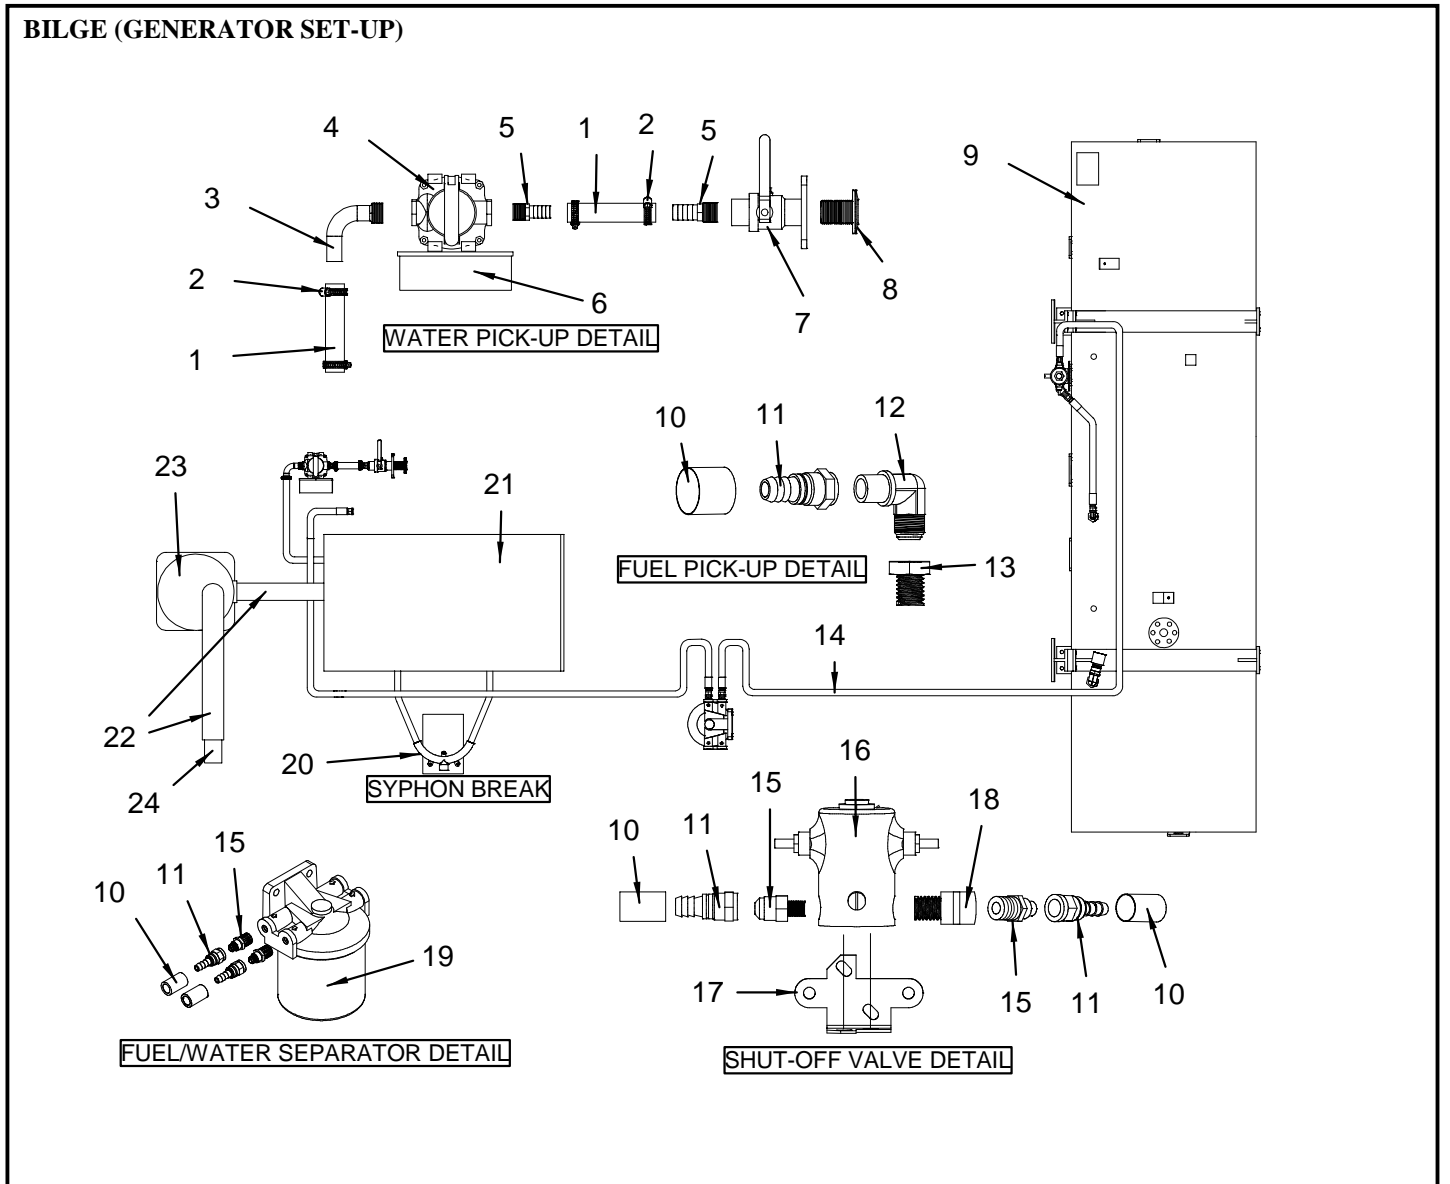

BILGE (GENERATOR SET-UP)

- 1 123810 HOSE, GEN PURPOSE 3/4"
- 2 256677 CLAMP, HOSE #12 1/2"-1.25" SS .505
- 3 169193 ELBOW, BRZ 90DEG 3/4"MPT X 3/4"BARB
- 4 144717 STRAINER, BRZ WATER INTAKE 3/4" SPECIAL #5937
- 5 531426 ADAPTER, BRZ 3/4"MPT X 3/4"BARB
- 6 836114 BRACKET, PVC 1.5"X 1.5"X 6" 3/16"HOLES
- 7 518431 SEACOCK, BRZ 3/4" W/O TAILPIECE
- 8 640300 THRU-HULL, BRZ 3/4" W/O NUT
- 9 1764804 TANK, FUEL 340DA-04 113GL STB W/WEMA SNDR N/P
- 10 1477314 FERRULE, FUEL LINE 1/4"ISO/CE
- 11 629279 FITTING, BRASS 1/4"BARB/NUT
- 12 629253 ELBOW, BRASS 90DEG 1/4"SAE X 1/4"MPT
- 13 791392 BUSHING, SS THD 1/4"FPT X 3/8"MPT
- 14 1485481 HOSE, FUEL 1/4" ISO/CE W/PLAS LINER
- 15 162750 ADAPTER, BRASS 1/4"MPT X 1/4"SAE
- 16 224329 VALVE, BRASS FUEL SHUT-OFF ELEC 12V SKINNER
- 17 306936 BRACKET, FUEL SHUT-OFF VALVE (SKINNER-ELEC)
- 18 1341957 ELBOW, BRASS 90DEG STREET 1/4"MPT X 1/4"FPT
- 19 148171 FILTER, FUEL/WATER SEPARATOR KIT
- 20 144675 ADAPTER, BRASS 1/2"MPT X 5/8"BARB
- 21 1727343 GENERATOR, 5.0 KW GAS KOHLER 120V/60 (GEN. 5.0 E KOHLER 120V/60HZ-GAS OPT) (GEN. 4.0 EF KOHLER 220V/50HZ-GAS OPT)

- 21 1727808 GENERATOR, 5.0 KW DSL ONAN 120V/60 (GEN. 5.0E-QD ONAN 120V/60HZ - DIESEL OPTION)
- 1732983 GENERATOR, 4.0 E-QD DSL ONAN 220/50 (GEN. 4.0E-QD ONAN 220V/50HZ - DIESEL OPTION)
- 22 145300 HOSE, EXHAUST 2" SW
- 417717 CLAMP, HOSE #36 7/8"-2.75" SS .505
- 23 846873 MUFFLER, 2"IN X 2"OUT W/SIDE INLET (DURALIFT)
- 160374 MUFFLER, DRAIN PLUG
- 24 144501 TUBING, EXH GLASS 2"X 10'

LABELS

- 1743616 LABEL, UNPLUG SHORE POWER WARNING