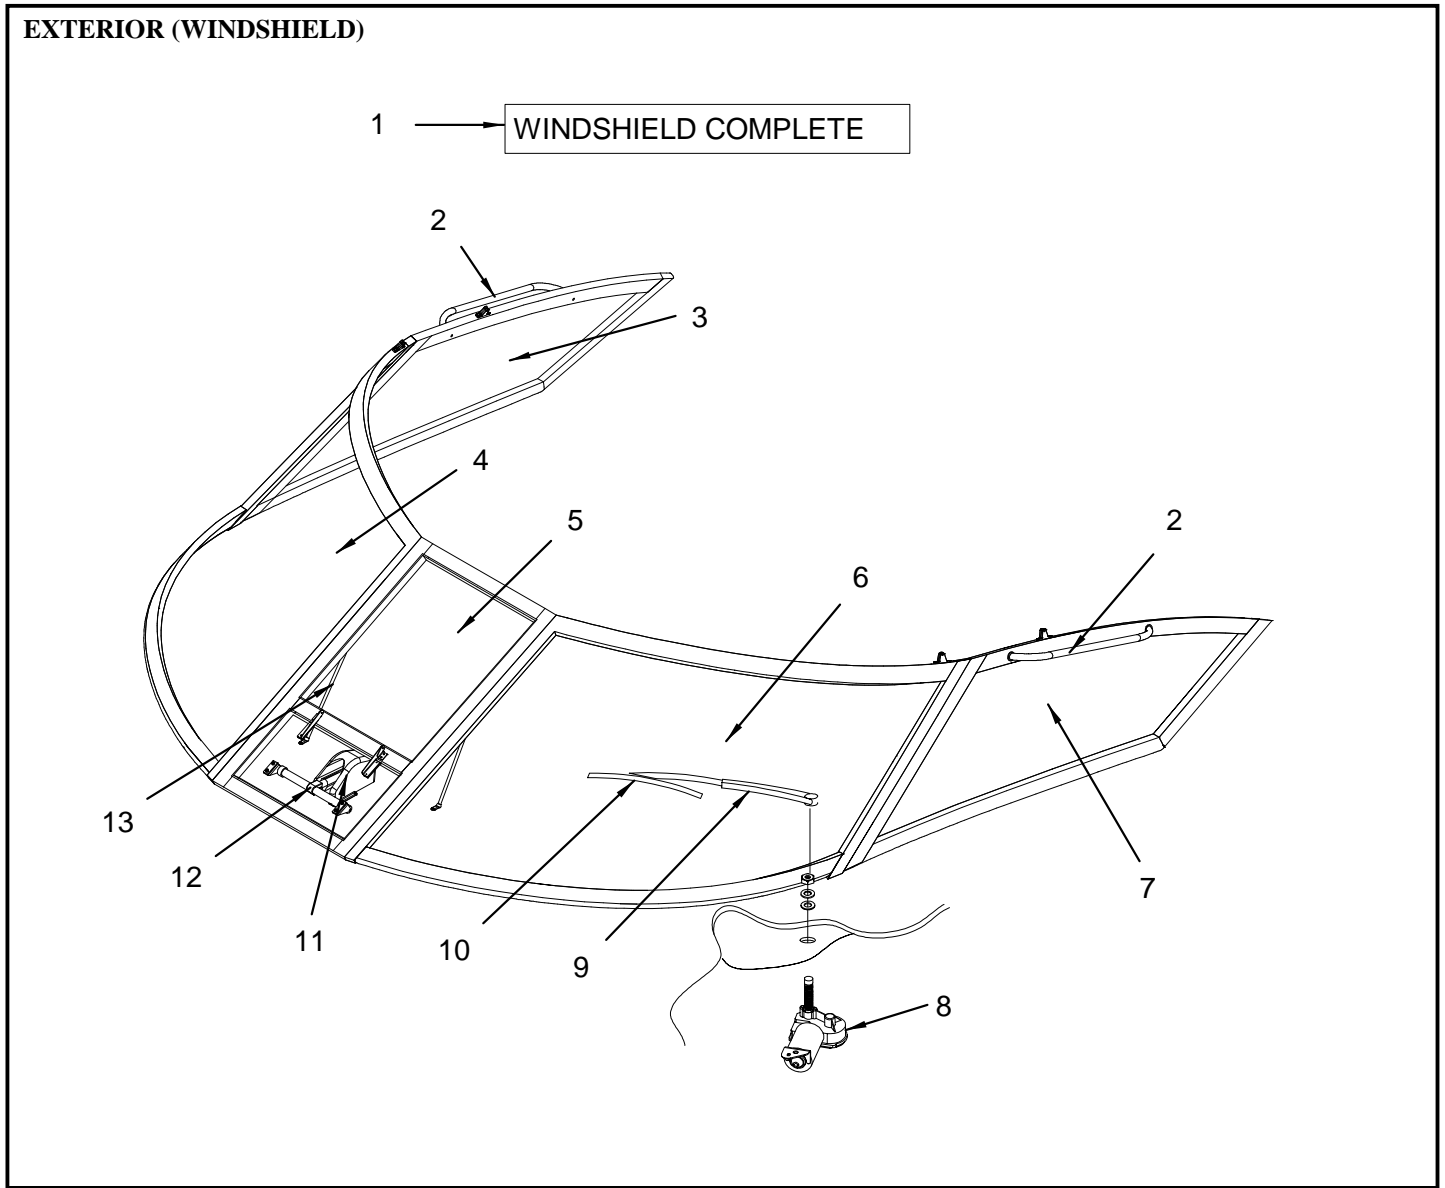

EXTERIOR (WINDSHIELD)

- 1 1689908 W/S, 340DA-03 ALUM CMPLT W/VADNEY CLIP SYSTEM
- 2 1747838 RAIL, GRAB 24" STRMLN W/STUD FLANGES 316L
- 3 1739230 W/S, 340SDA-03 STB WING
- 4 1739227 W/S, 340SDA-03 STB FRNT
- 5 1739228 W/S, 340SDA-03 CTR
- 6 1739226 W/S, 340SDA-03 PRT FRNT
- 7 1739229 W/S, 340SDA-03 PRT WING
- 8 1748551 WIPER MOTOR, 100 DEG (AM)
- 1753304 HARNESS, MOTOR AM WIPER 6" PIGTAIL
- 9 1751368 WIPER ARM, 20" FLEX BLK
- 10 1749058 WIPER BLADE, 20" FLEX BLK (AM)
- 11 1409929 COVER, ABS W/S VENT ACTUATOR ARW
- 1409911 COVER, ABS W/S VENT ACTUATOR ZPHR
  (GEL-COATED DASH - TAN OPTION)
- 12 1100262 ACTUATOR, ELEC W/S VENT 4"8P CE
- 13 1739412 W/S, 340SDA-03 SUPPORT BARS ALUM

LABELS

- 1750454 DECAL, SEA RAY OWNERS CLUB (NBOA) RV

NOT SHOWN

- 1739231 W/S, 340SDA-03 HDWR KIT
- 1739411 W/S, 340SDA-03 SCREW CVR