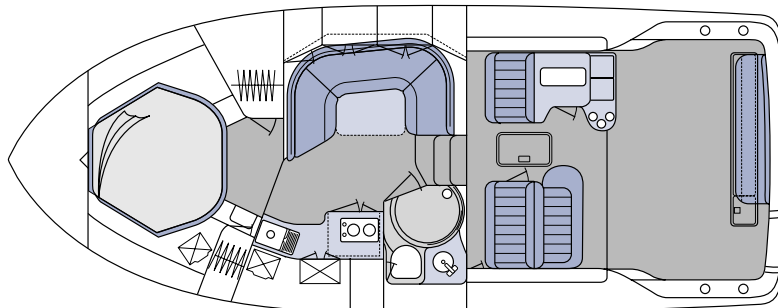

Galley:

120V Fluorescent Lighting
120V/12V Refrigerator (7.1 Cu. Ft.)
Bottle Storage
Fiberglass Countertop w/Corian® Cutting
Board & Grohe® Designer Faucet
Flush-Mount Two-Burner Electric Stove
Galley Storage & Drawers w/Designated Glass
& Plate Storage & Cutlery Insert
Microwave Oven
Spacemaker™ Coffeemaker
(120V/60 Cycle)
Stainless Steel Handrail
Stainless Steel Stove Rail
Trash Chute w/Concealed Removable
Trash Can

Dinette/Salon:

120V Fluorescent Lighting
120V Outlet
Convertible Dinette w/Storage Beneath
Dining Table w/Designated Storage
Upper Storage Cabinet

Entertainment Center for Salon:

Antenna & TV Coax to Dockside
Color TV/VCR/Radio Combo w/Antenna

Forward Stateroom:

120V Outlet
Drawers & Storage Under Bed
Full-Size Bed w/Pillows, Sheets &
Coordinated Spread
Hanging Lockers w/Mirrored Doors
Mirrored Rope Locker Bulkhead
Side Shelf Storage
V-Berth Privacy Door

Entertainment Center for Forward Stateroom:

Antenna & TV Coax to Dockside
Color TV/VCR/Radio Combo w/Antenna

Head & Vanity

Corian® Vanity Top w/Sink & Storage Below
Fiberglass Shower Stall
w/Curved Acrylic Shower Door
Holding Tank & Level Indicators
Linen Closet
Mirrored Medicine Cabinet
Stainless Steel Handrail
VacuFlush® Head w/Fiberglass Settee Lid
Wall Mirror

Floor plan