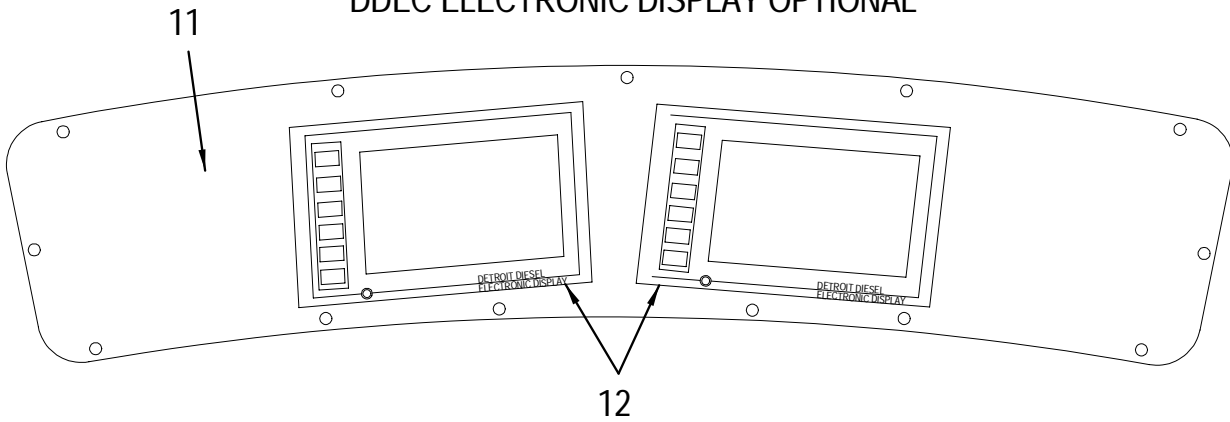

INSTRUMENT PANELS

CAT ELECTRONIC DISPLAYS

DETROIT ANALOG (OPTIONAL)

DDEC ELECTRONIC DISPLAY OPTIONAL

INSTRUMENT PANELS**CAT ELECTRONIC DISPLAYS**

- 1 930107 PANEL, 500DA-97 GAUGE BRAVO BURL MLSS
- 990804 PANEL, BLANK:500DA-97 GAUGE BRAVO BURL
- 2 980821 GAUGE, EMS ELECTRONIC MONITOING SYSTEM CAT
- 3 980839 GAUGE, EMS QUAD CAT
- 4 980847 GAUGE, EMS TACK CAT