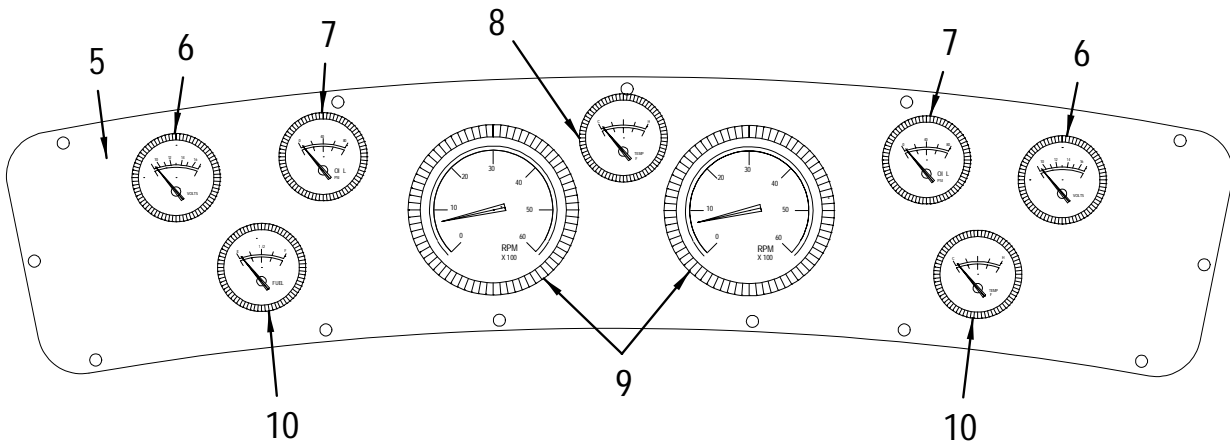

DETROIT ANALOG (OPTIONAL)