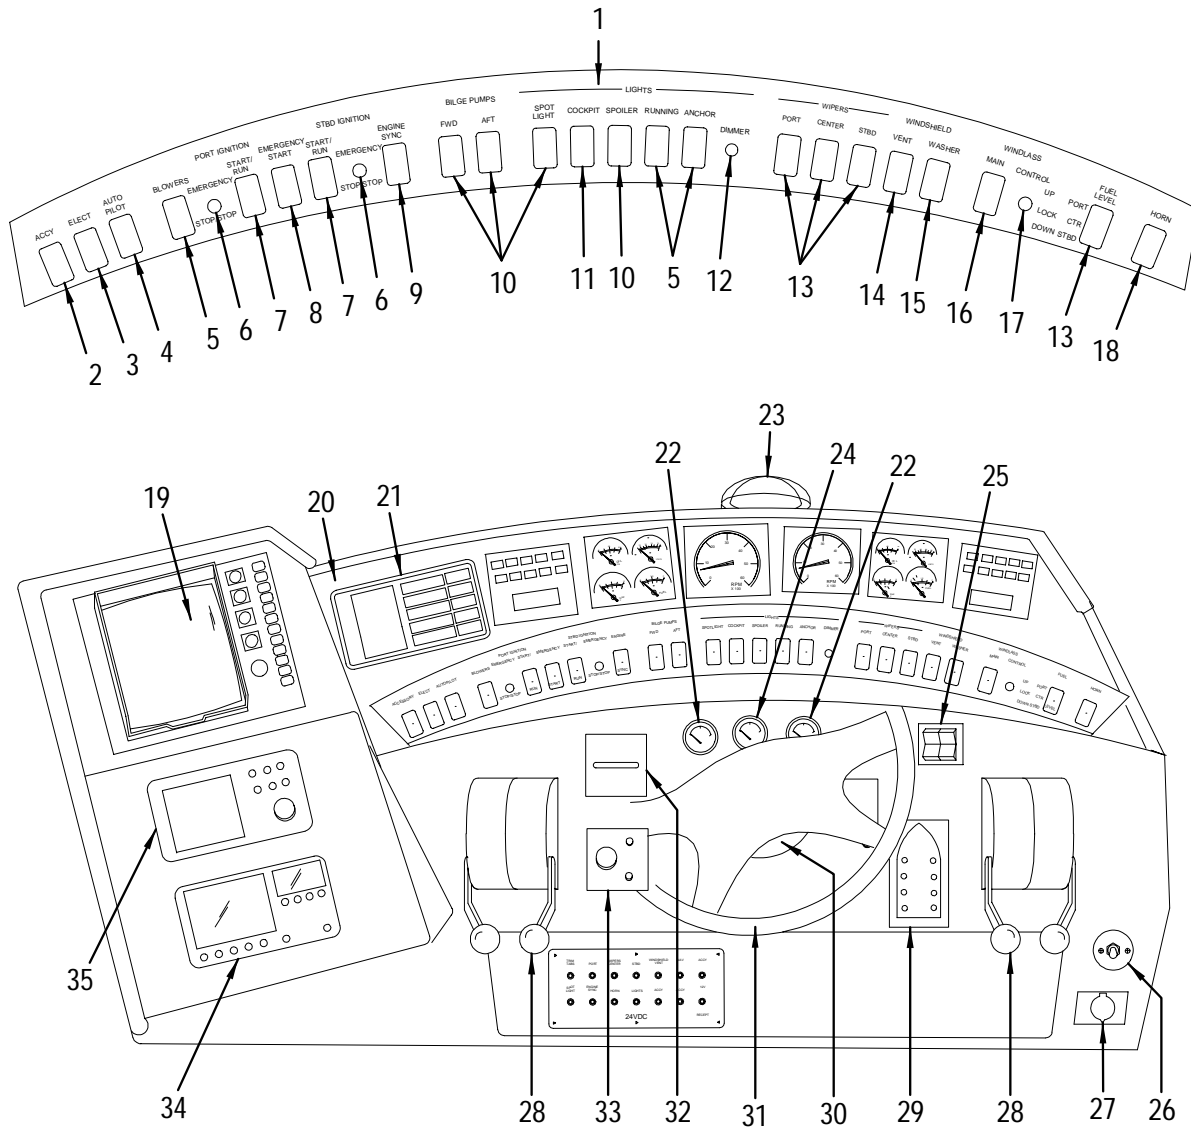

COCKPIT (HELM)

BREAKER PANEL