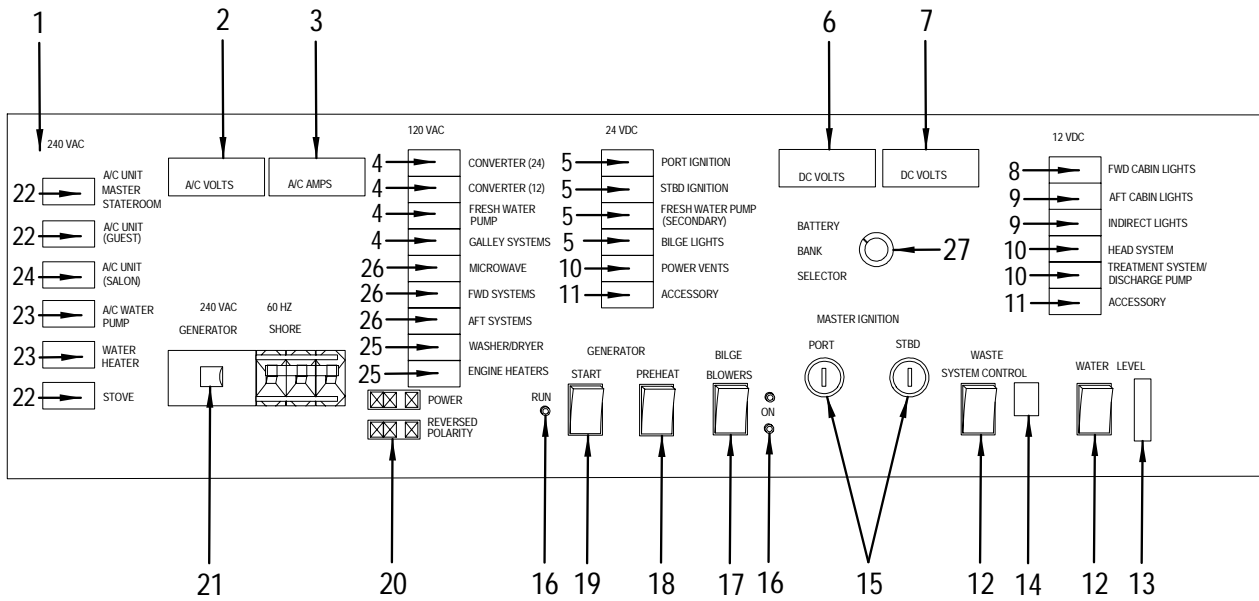

AC MAIN DISTRIBUTION PANEL 60HZ CYCLE