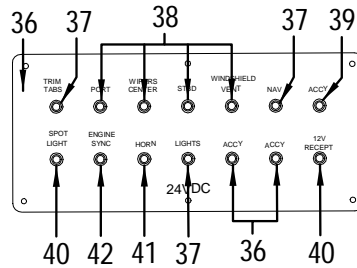

COCKPIT (HELM)

BREAKER PANEL