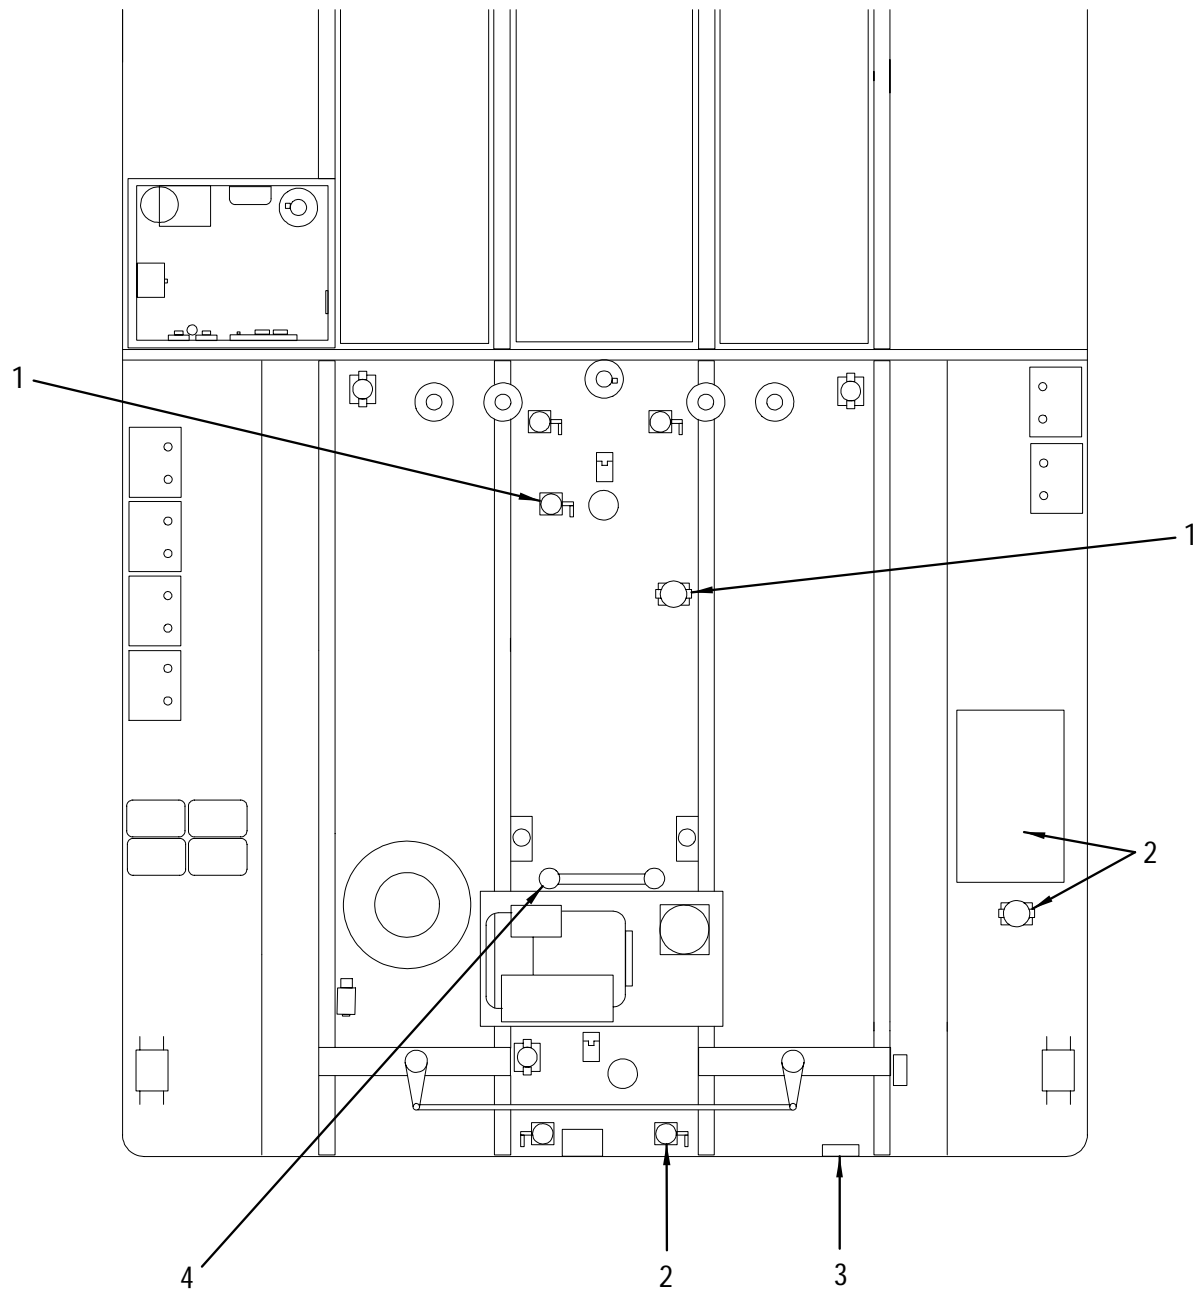

BILGE (CONTINUED #3)