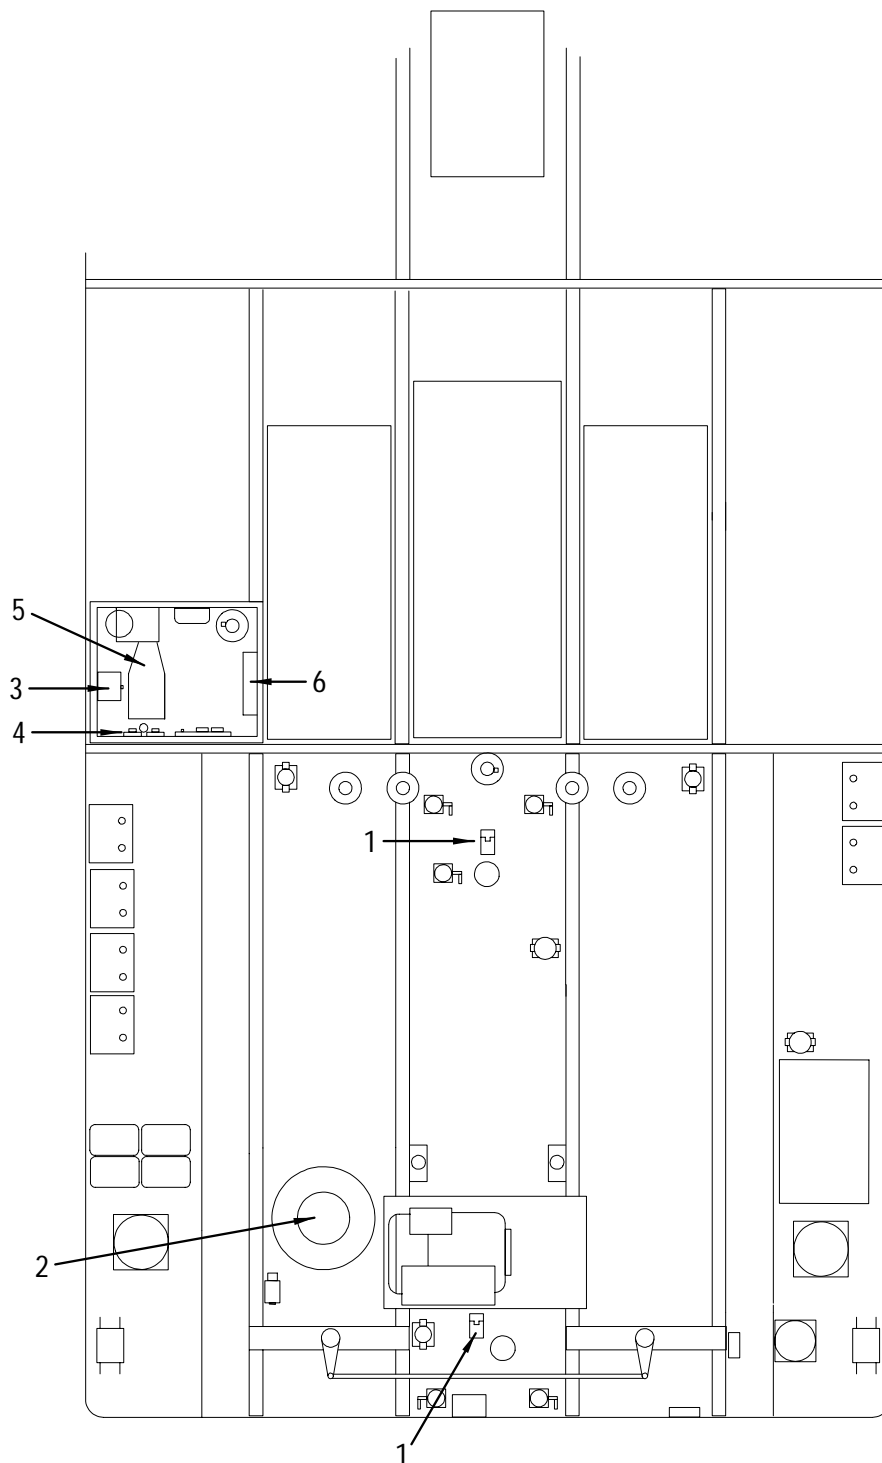

BILGE (CONTINUED #1)