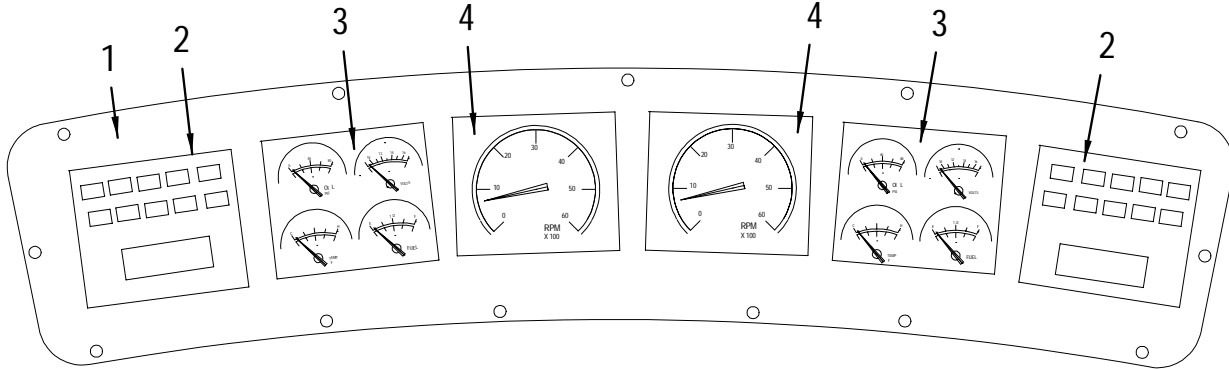

INSTRUMENT PANELS

CAT ELECTRONIC DISPLAYS

DETROIT ANALOG (OPTIONAL)

DDEC ELECTRONIC DISPLAY OPTIONAL

INSTRUMENT PANELS**CAT ELECTRONIC DISPLAYS**

- 1 930107 PANEL, 500DA-97 GAUGE BRAVO BURL MLSS
- 990804 PANEL, BLANK:500DA-97 GAUGE BRAVO BURL
- 2 980821 GAUGE, EMS ELECTRONIC MONITOING SYSTEM CAT
- 3 980839 GAUGE, EMS QUAD CAT
- 4 980847 GAUGE, EMS TACK CAT