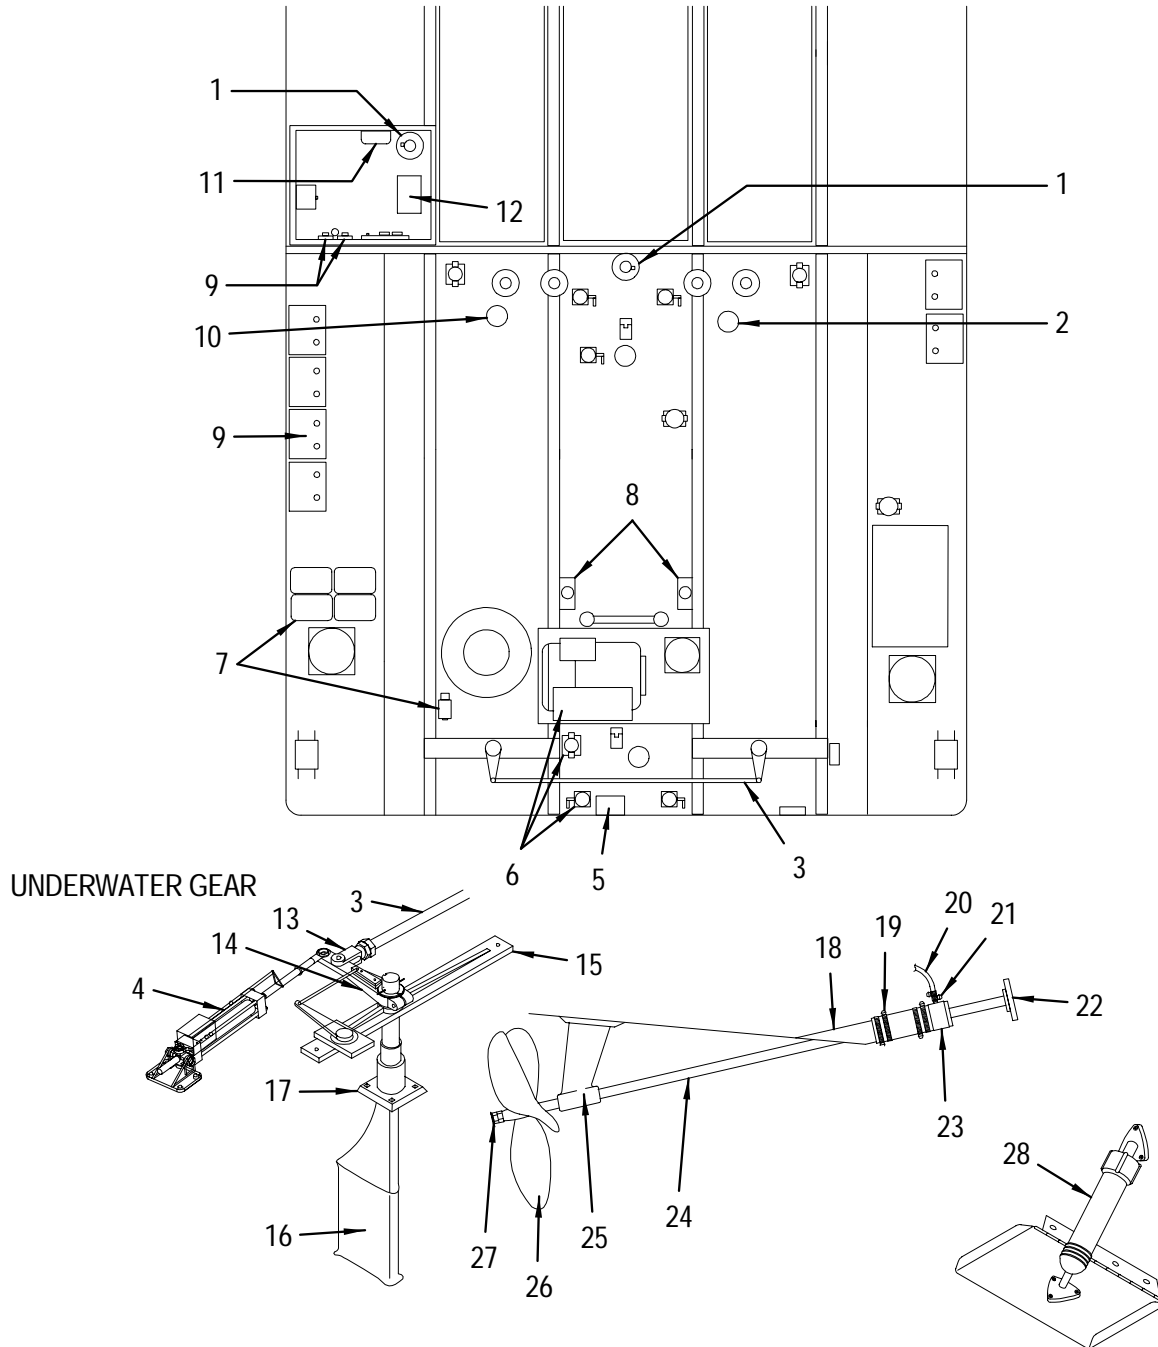

BILGE (CONTINUED #2)