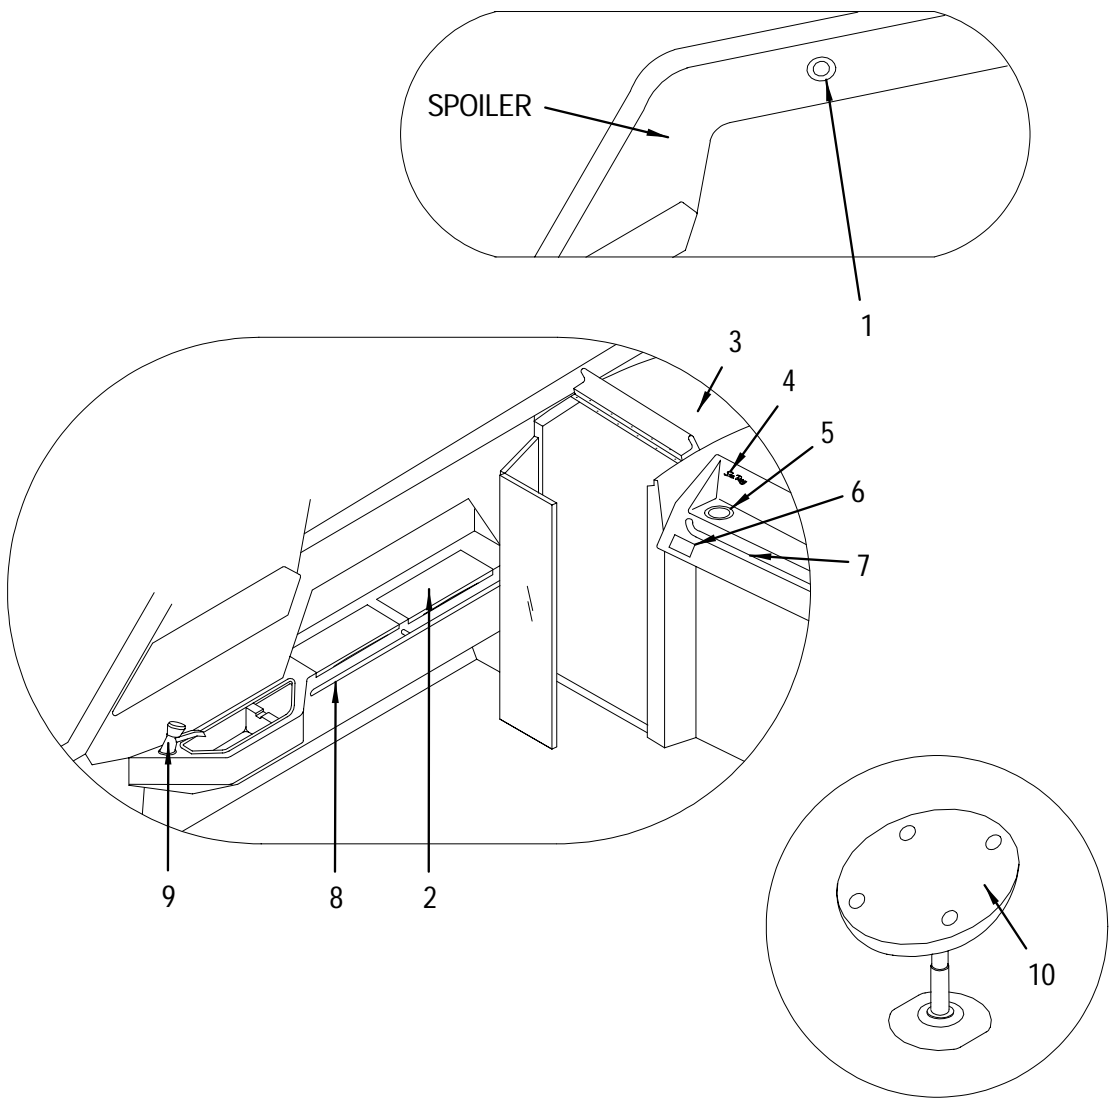

COCKPIT (CONTINUED)