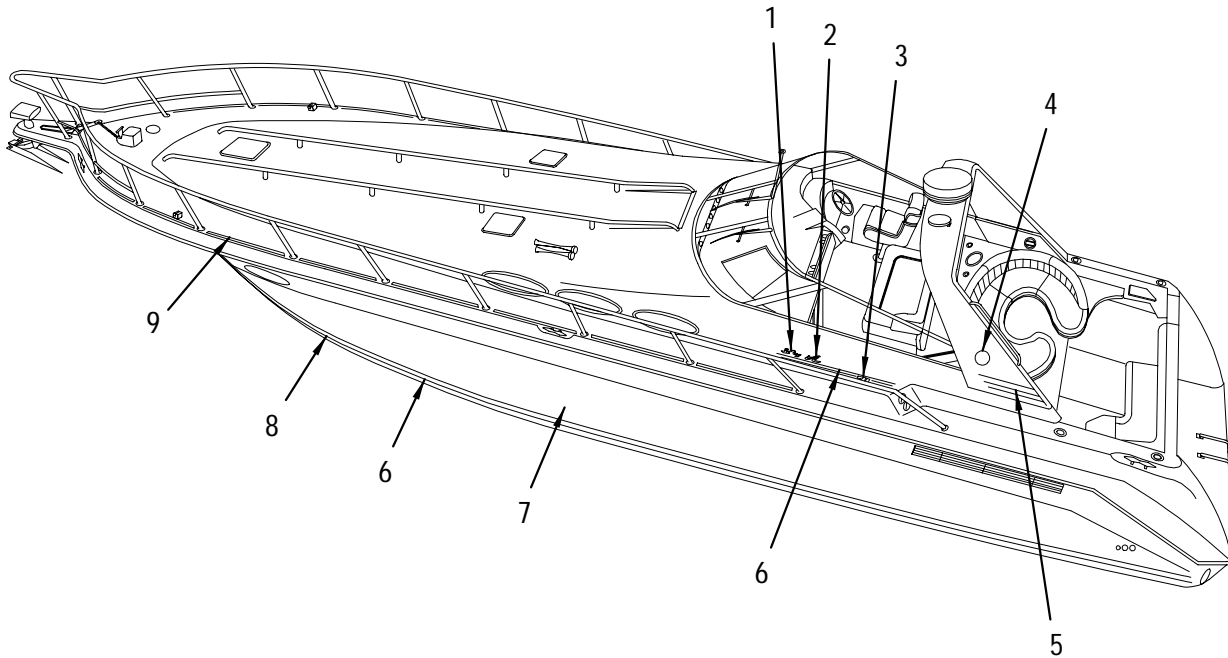

NOT SHOWN

852616	LABEL, LEAVING DOCKSIDE WATER CONNECTED WARN
620328	HOLDER, SECURING STRAP WHT
186221	BRACKET, ALUM 1.5"X 1.5"X 1.5" SUPPORT
522813	BOX, RECEPTACLE PVC SURFACE MOUNT CARLON

EXTERIOR (GRAPHICS)