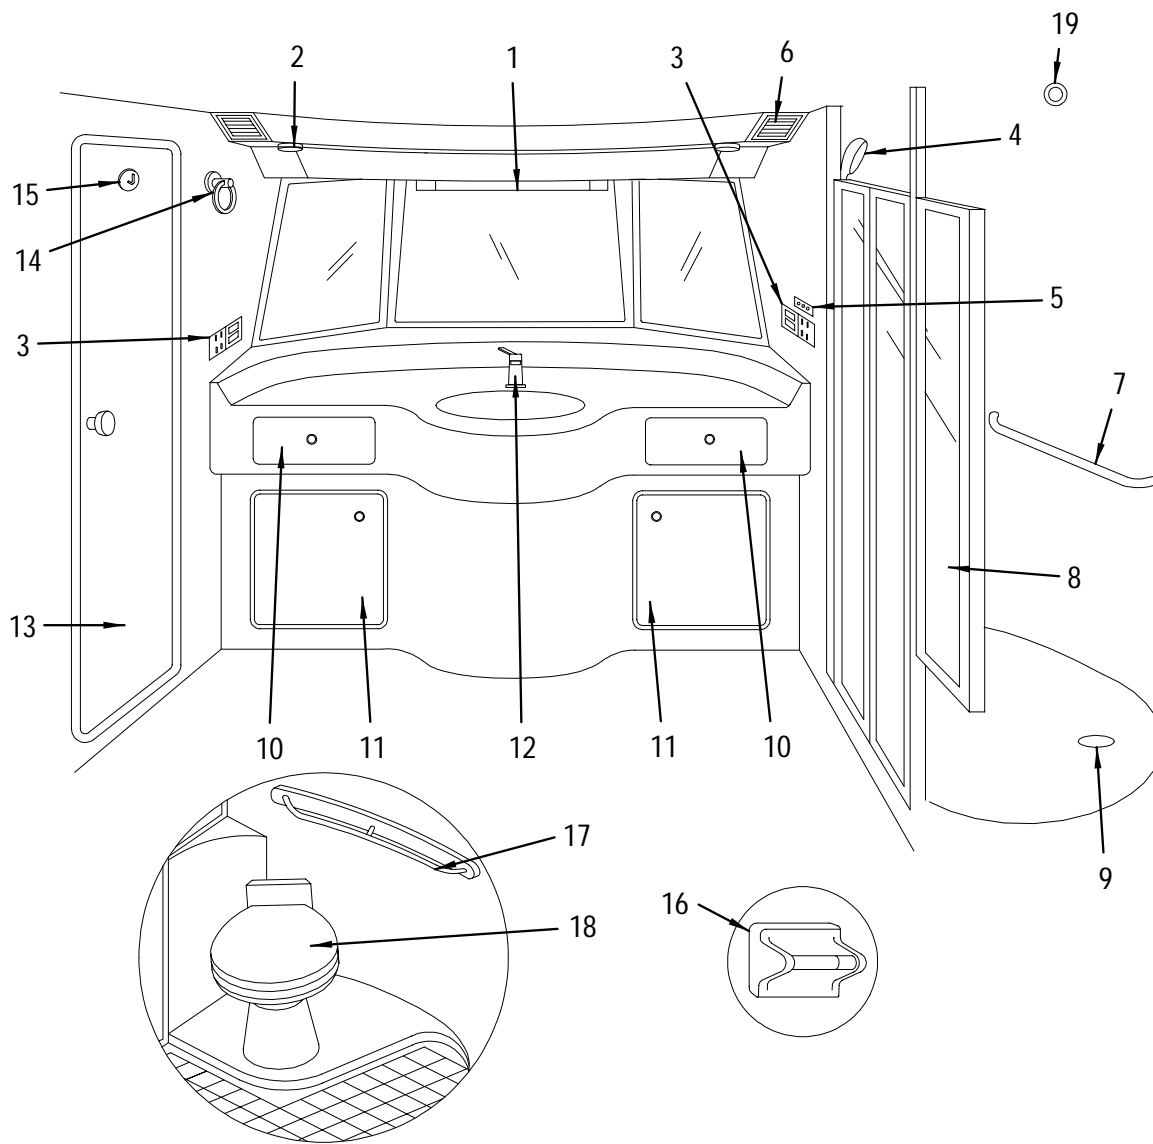

FORWARD HEAD