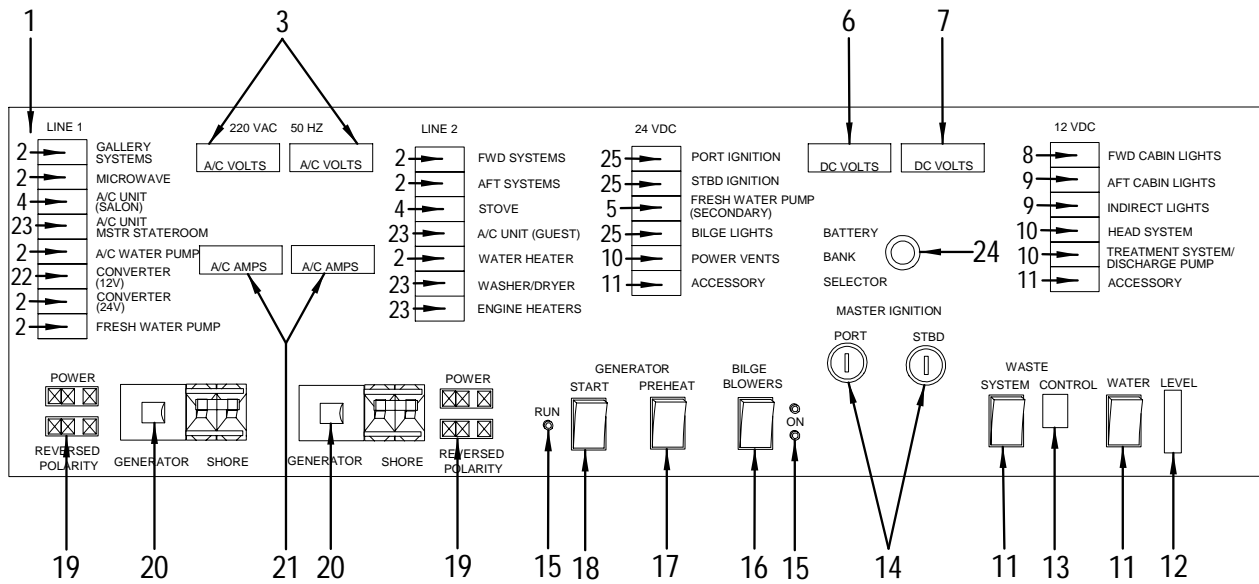

AC MAIN DISTRIBUTION PANEL 50HZ CYCLE

AC MAIN DISTRIBUTION PANEL 50HZ CYCLE

1	733485	PANEL, 500DA MDP EURO
	940312	PANEL, BLANK:500DA MDP EURO
	908772	FUSE HOLDER, 7-FUSE BREAK-AWAY STRIP
	432872	PLUG, BRKR/ROCK
2	332593	BRKR/ROCK, SGL-POLE AC/DC HORZ 10A WHT GLY SYS, MICRO, AC WTR PMP, FWD SYS, AFT SYS WTR HTR, CONV (24V), FRSH WTR PMP
3	396622	GAUGE, VOLTMETER AC 0-240 220V DIGITAL
4	331991	BRKR/ROCK, SGL-POLE AC/DC HORZ 20A WHT AC UNIT SALON, STOVE
5	332635	BRKR/ROCK, SGL-POLE AC/DC HORZ 7.5A WHT FRESH WATER PUMPS
6	396986	GAUGE, VOLTMETER DC 0-100 12V DIGITAL
7	396945	GAUGE, AMMETER DC 0-100 12V DIGITAL
8	355164	BRKR/ROCK, SGL-POLE AC/DC HORZ 30A RED FWD CABIN LIGHTS
9	352112	BRKR/ROCK, SGL-POLE AC/DC HORZ 20A RED AFT CABIN LIGHTS, INDIRECT LIGHTS
10	352062	BRKR/ROCK, SGL-POLE AC/DC HORZ 15A RED POWER VENTS, HEAD SYSTEM, TREATMENT SYS/DIS PUMP
11	332510	SWITCH, ROCK SPST ON/OFF MOM MACERATOR
	576579	SWITCH, ROCK SPDT CTR OFF TREATMENT SYS/SYS W/SAN X
12	583583	INDICATOR, WATER LEVEL 24V W/TRANS BOARD
13	563122	INDICATOR, WASTE LEVEL 12V
14	719880	SWITCH, IGN 2-POS ON-OFF
	263384	ALARM, BUZZER IGN
	184424	KEY RING, PLASTIC BUOY RED
15	365452	LIGHT, INDICATOR LED GREEN 14V (GEN RUN)
	365494	LIGHT, INDICATOR LED GREEN 24V (BILGE BLOWER)
16	353649	SWITCH, ROCK DPST ON/OFF (BILGE BLOWERS)
17	339424	SWITCH, ON/OFF DPST MOMENTARY DSL PREHEAT (DIESEL PREHEAT)
18	388173	SWITCH, ROCK DPDT ON/OFF (GEN RUN)
19	653832	LIGHT, INDICATOR GREEN NEON 240V
	653865	LIGHT, INDICATOR RED 120V
20	583591	BRKR/TOGGLE, 2-POLE AC/DC 35A AIRPAX (MAIN)
21	396820	GAUGE, AMMETER AC 120V 0-99.9
22	353326	BRKR/ROCK, SGL-POLE AC/DC HORZ 5A WHT CONVERTOR (12V)
23	332031	BRKR/ROCK, SGL-POLE AC/DC HORZ 15A WHT AC UNIT MSTR STRM, AC UNIT GUEST WASHER/DRYER, ENGINE HEATERS
24	653816	SWITCH, ROTARY 4-POLE 3-POS NON-SHORTING
	522805	KNOB, DIMMER SWITCH BLACK (ALCOSWITCH)
25	352013	BRKR/ROCK, SGL-POLE AC/DC HORZ 10A RED PORT/STBD IGNITION, BILGE LIGHTS

NOT SHOWN

800565	BOOKLET, BOATER'S GUIDE TO AC ELECTRICAL SYST
147272	BUSS BAR, 10-GANG TERMINAL STRIP
643510	BUSS BAR, DC GROUND 10-POSITION SML
896225	BUSS BAR, 14POS-8GA
179606	BUSS BAR, DELRON SPACER
182048	FUSE, FERRULE TYPE AGC 2A
638247	BUSS BAR, TERM STRIP JUMPER SLOTTED LRG
140541	FUSE, FERRULE TYPE AGC 4A
802082	GALVANIC ISOLATOR, ZINC SAVER II 50AMP
198663	HINGE, AL CONT FORM/SGL 2"X 72" BLK
135269	CABLE, MARINE STRANDED 10/4