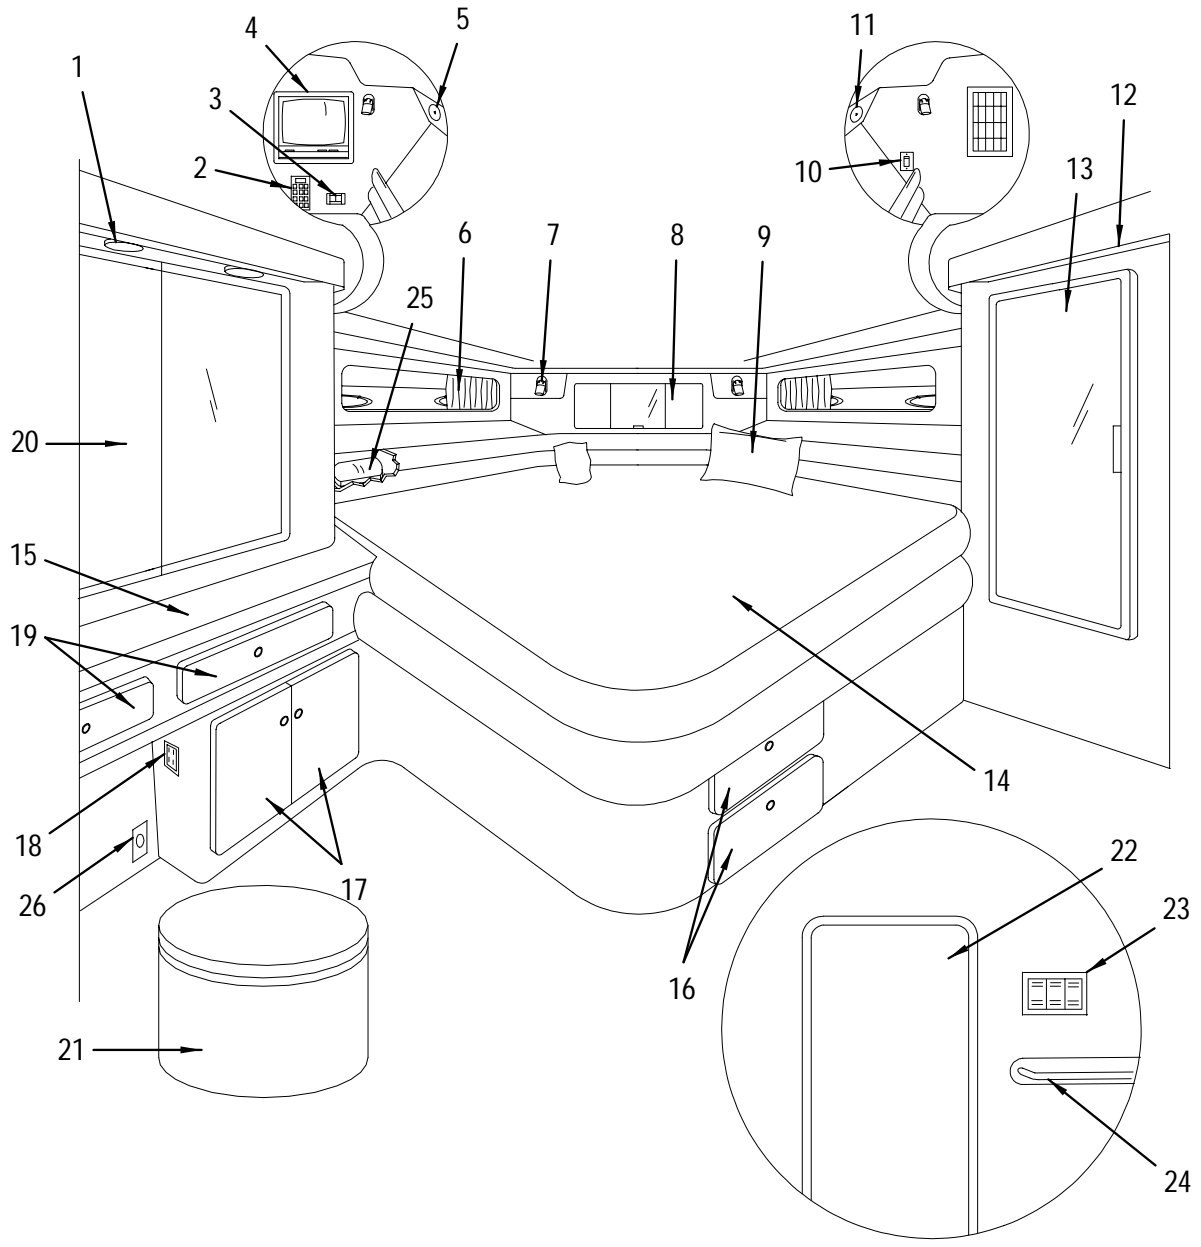

FORWARD STATEROOM