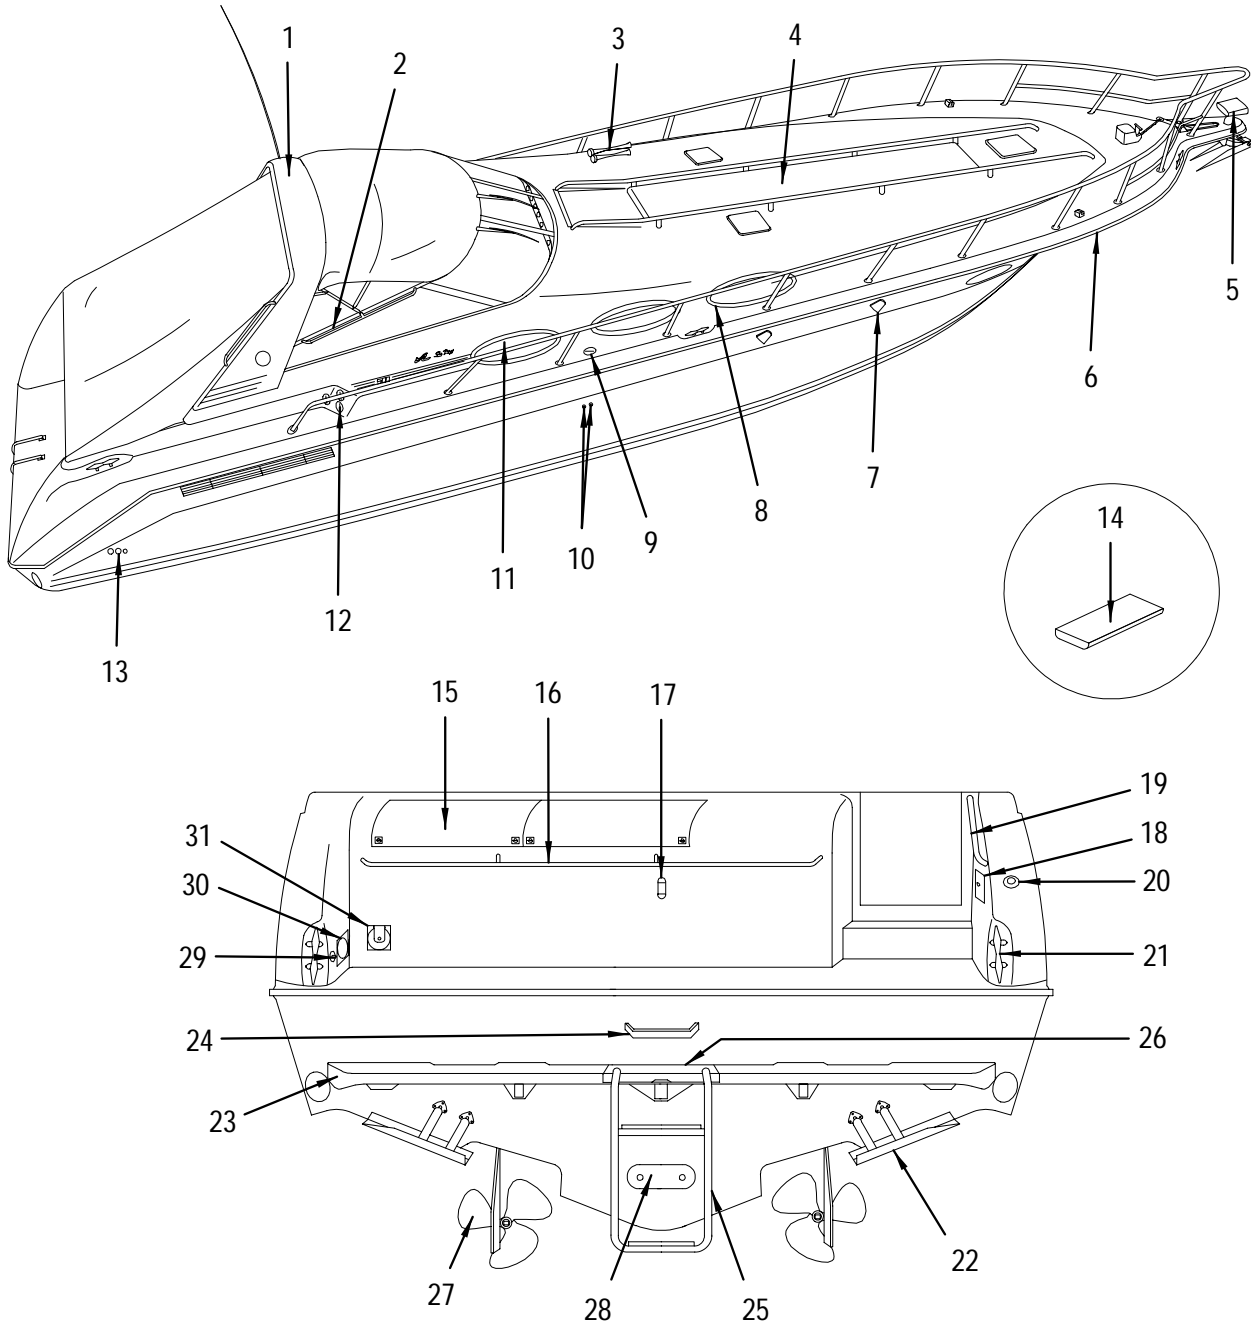

EXTERIOR (CONTINUED)