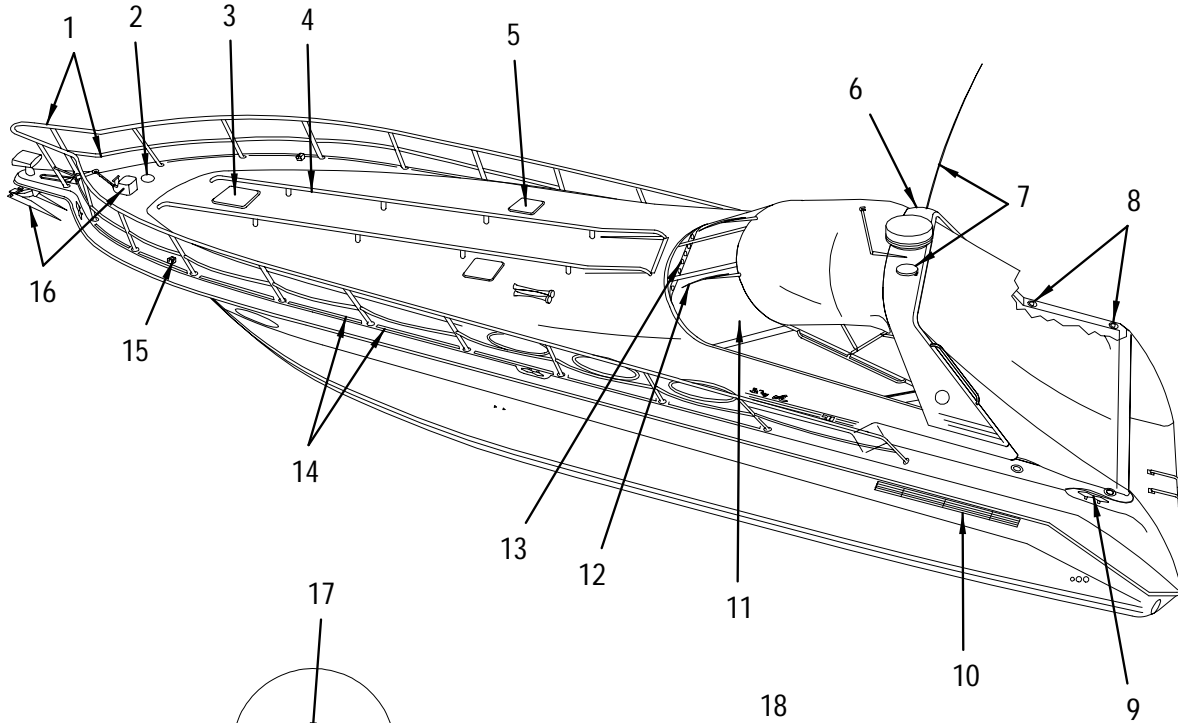

1999 500 SUNDANCER

TABLE OF CONTENTS

<u>STANDARD & OPTIONAL LAYOUTS</u>	<u>PAGE</u>
EXTERIOR.....	1, 2
EXTERIOR (CONTINUED).....	3, 4
EXTERIOR (GRAPHICS).....	5
COCKPIT.....	6, 7
COCKPIT (CONTINUED).....	8, 9
FORWARD STATEROOM.....	10, 11
FORWARD HEAD.....	12, 13
GALLEY.....	14, 15
PORT STATEROOM.....	16, 17
PORT HEAD.....	18, 19
SALON.....	20, 21
BILGE.....	22, 23
BILGE (CONTINUED #1).....	24, 25
BILGE (CONTINUED #2).....	26, 27
BILGE (CONTINUED #3).....	28, 29
COCKPIT (HELM).....	30, 31
INSTRUMENT PANELS.....	32, 33
AC MAIN DISTRIBUTION PANEL 60HZ CYCLE.....	34, 35
AC MAIN DISTRIBUTION PANEL 50HZ CYCLE.....	36, 37
INTERIOR PACKAGE #1-REGENT RAFFIA.....	38, 39
INTERIOR PACKAGE #2-MATARA DAWN.....	40, 41
INTERIOR PACKAGE #3 MATARA BAYLEAF.....	42, 43
INTERIOR PACKAGE #4 SHERRILL LINEN.....	44, 45
INTERIOR PACKAGE #5 FANFARE TRUFFLE.....	46, 47
INTERIOR PACKAGE #6 FANFARE MINK.....	48, 49
INTERIOR PACKAGE #7 GARDEN GATE.....	50, 51
INTERIOR PACKAGE #8 SAVANNAH BLUE.....	52, 53
MISCELLANEOUS.....	54, 55
MISCELLANEOUS ELECTRICAL.....	56, 57

<u>OPTIONS - PARTS LIST</u>	<u>PAGE</u>
INT. PKG. #1 REGENT RAFFIA.....	58
INT. PKG. #2 MAZE DAWN.....	58
INT. PKG. #4 SHERILL LINEN.....	58
INT. PKG. #5 FANFARE TRUFFLE.....	58
INT. PKG. #6 FANFARE MINK.....	58
INT. PKG. #7 GARDEN GATE.....	58
INT. PKG. #8 SAVANNAH.....	58
TVD-535 HP 6V-92TA DETROIT DIESELS.....	58
TVD-705 HP 8V-92TA DETROIT DIESELS.....	58
TVD-735 HP 8V-92 DDEC DETROIT DIESELS.....	58, 59
TVD-570 HP C10-3176 CATERPILLER DIESELS.....	59
TVD-606 HP 6V92TA DDEC DETROIT INBOARD DSLS.....	59
TVD- 640 3196TA CATERPILLAR DIESEL INBOARDS.....	59
MACERATOR.....	59, 60
SALON LEATHER SOFA.....	60
BOW THRUSTER - ELECTRIC.....	60
SAFETY PACKAGE - (C.G.PK.).....	60
FORWARD DECK SUN PAD (S).....	60
220 VOLT / 50 CYCLE ELECTRICAL SYSTEM.....	60
SPARE PROPS (PAIR) W/HOLDER.....	60
SPARE SHAFT - INSTALLED.....	60
ADDITIONAL 120 VOLT OUTLET.....	60
WATER DELIVERY - INCLUDES SAFETY PKG & FUEL.....	60
TRASH COMPACTOR - 120/60.....	61
TRASH COMPACTOR - 220/50.....	61
ADDITIONAL 220 VOLT OUTLET.....	61
WINDSHIELD DEFOGGER/COCKPIT HEATER.....	61
SCULPTED CARPET.....	61
AUTOPILOT - RAYTHEON RAYPILOT 650.....	61
RADAR -RAYTHEON R41XX /620 GPS / PLOTTER.....	61
TV./ VCR COMBO -120V/60 GUEST ENTERTAINMENT.....	61
TV./ VCR COMBO -220V/50 GUEST ENTERTAINMENT.....	61
C E OPTION GROUP.....	61
TWIN DISC ELEC.SHIFT & THROTTLE CONTROLS.....	61
TNT HYDRAULIC MARINE LIFT SWIM PLATFORM SYS.....	61
VITRACORE - SOVEREIGN CHERRY FINISH.....	61
OWNER ORIENTATION VIDEO - PAL FORMAT.....	62
MANUAL BILGE PUMP.....	62
BOSE LS SALON ENTERTAINMENT CENTER -120V/60.....	62
BOSE LS SALON ENTERTAINMENT CENTER -220V/50.....	62
WOOD GALLEY FLOOR.....	62
PLEASURE LOK-TROLLING VALVE.....	62
DSS SATELLITE SYSTEM.....	62
TILE HEAD FLOORS.....	62
CLEAR CARPET RUNNERS.....	62
SOFA FILLER CUSHION.....	62
AFT COCKPIT SEATING - L SHAPED.....	62
SANDSTONE CORIAN COUNTER TOPS.....	62
COMPASS CALIBRATION.....	62
INTERIOR #8 SAVANNAH UP CHARGE.....	62

EXTERIOR

FENDER & HOLDERS