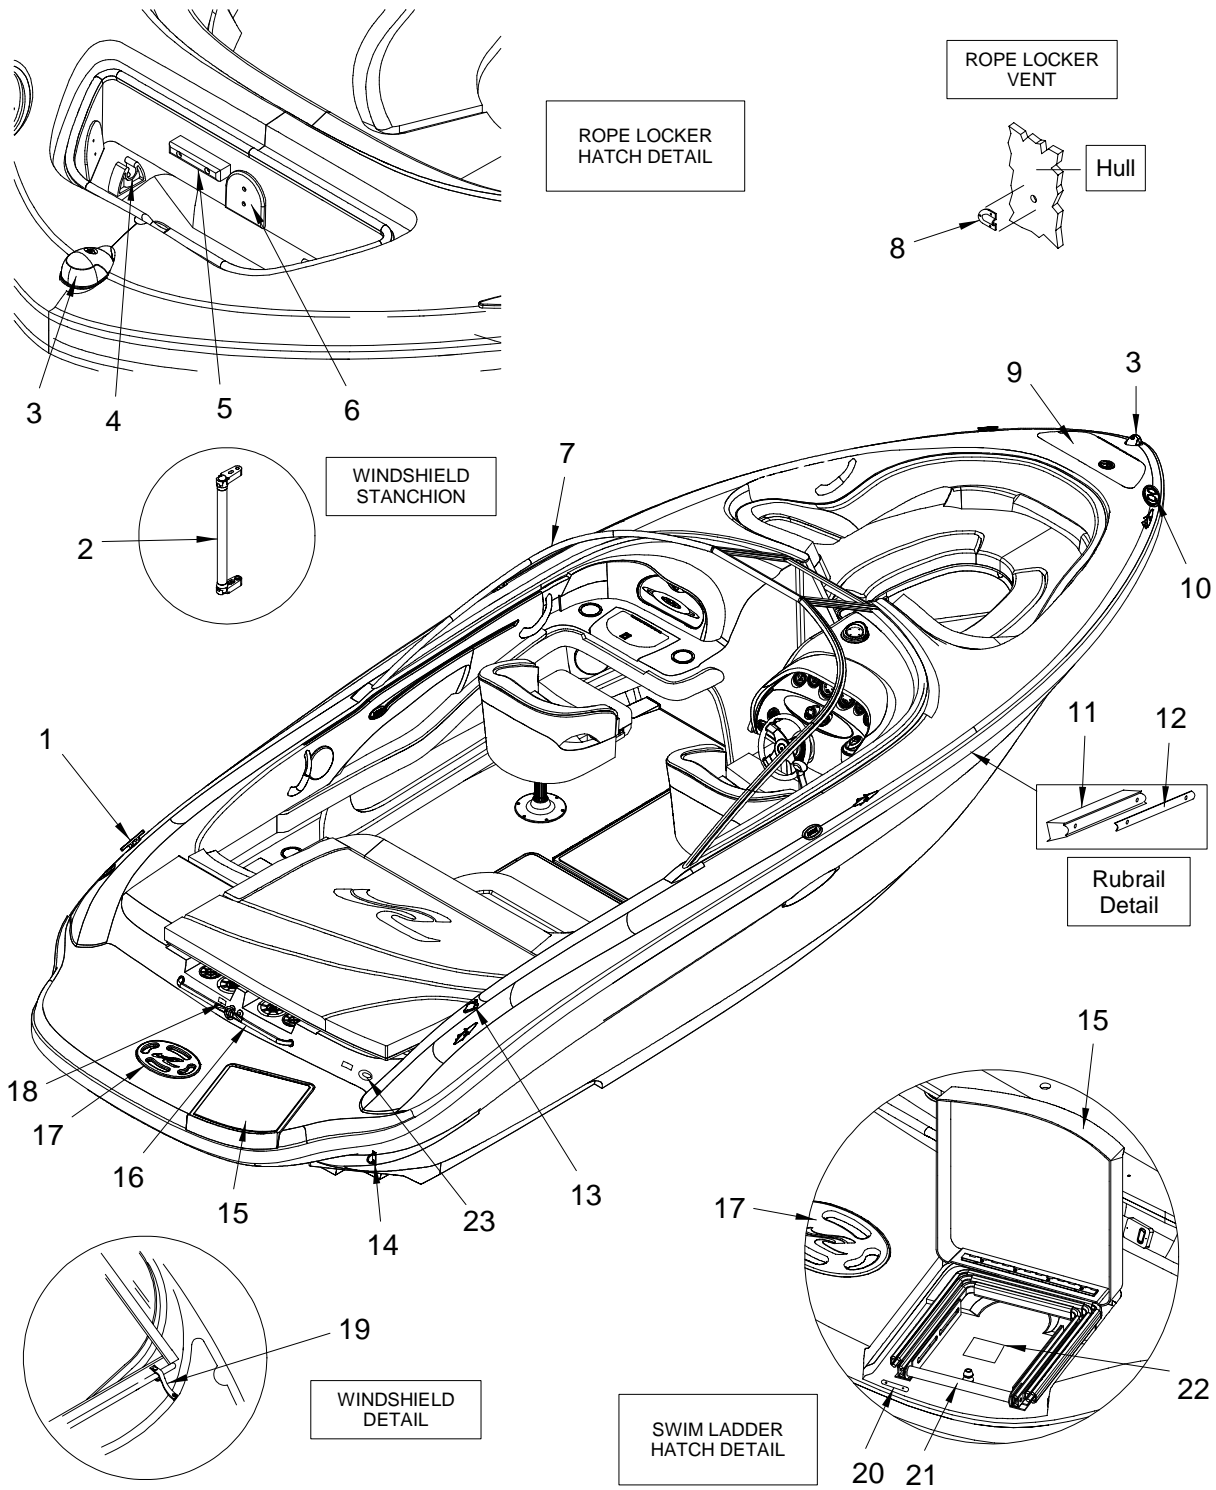

2005 220 BOW RIDER SELECT I/O

TABLE OF CONTENTS

STANDARD & OPTIONAL LAYOUTS	PAGE
EXTERIOR.....	1, 2
EXTERIOR (GRAPHICS).....	3, 4
CANVAS (BLACK).....	5, 6
CANVAS (BLUE).....	7, 8
CANVAS (GREEN).....	9, 10
CANVAS (RED).....	11, 12
COCKPIT (FORWARD PORT VIEW).....	13, 14
COCKPIT (AFT PORT VIEW).....	15
COCKPIT (FORWARD STARBOARD VIEW).....	16, 17
COCKPIT (AFT STARBOARD VIEW).....	18
INSTRUMENT PANEL.....	19, 20
COCKPIT (SNAP-IN CARPET LINER).....	21
COCKPIT (UPHOLSTERY) AFT WALK-THRU SUNPAD.....	22, 23
COCKPIT (UPHOLSTERY) SUNPAD AFT FULL BENCH SEAT.....	24, 25
MULTI-INFO PACKET.....	26
BILGE.....	27
STEERING SYSTEM.....	28, 29
FUEL SYSTEM.....	30

OPTIONS - PARTS LIST	PAGE
350 MAG MPI ALPHA (300 PHP) MCM STERN DR.....	31
350 MAG MPI BR 3 (300 PHP) MCM STERN DR.....	31
KAD 32P/DP (157 PHP) VOLVO STERN DR. DIESEL.....	31
MX 6.2L MPI BR 3 (320 PHP) MCM STERN DRIVE.....	31
5.0L MPI ALPHA (260 PHP) MCM STERN DRIVE.....	31
5.0L MPI BR 3 (260 PHP) MCM STERN DRIVE.....	31
2 BUCKETS / SUNPAD / AFT FULL BENCH SEAT.....	31
NEUTRAL INTERIOR VINYL PACKAGE.....	31
2ND STEREO REMOTE CONTROL -TRANSOM.....	31
PREMIER STEREO UPGRADE W/ AMP & SUBWOOFER.....	31
STEERING WHEEL - VESSEL CONTROL SYSTEM.....	31, 32
BIMINI TOP & BOOT.....	32
COCKPIT COVER.....	32
17" VENGEANCE PROP.....	32
22" BRAVO 3 SET (2 COUNTER ROTATING PROPS).....	32
24" BRAVO 3 SET (2 COUNTER ROTATING PROPS).....	32
26" BRAVO 3 SET (2 COUNTER ROTATING PROPS).....	32
28" BRAVO 3 SET (2 COUNTER ROTATING PROPS).....	32
VOLVO F-4 DUO PROP.....	32
PUMP-OUT HEAD.....	32
HYDRAULIC TRIM TABS.....	32
PREMIUM TRAILER W/ 2ND AXLE DISC BRAKES.....	32
GEL-COATED DASH-NICKEL W/ WOOD GRAIN WHEEL.....	32
TWO TONE GELCOAT GRAPHICS.....	32
GRAY WATER SYSTEM.....	32
FILLER CUSHIONS.....	32
SIRIUS SATELLITE RADIO.....	32
SPEAKERS FOR WATER SPORTS TOWER.....	32
PUMP-OUT HEAD W/ MACERATOR INT'L.....	32
BATTERY ON / OFF SWITCH.....	32
FIRE SUPPRESSION SYSTEM - AUTOMATIC.....	32
BATTERY SWITCH-DUAL W/ 2ND TRAY SINGLE ENG.....	32
1.62 TO 1 HIGH ALTITUDE GEAR RATIO FOR 350.....	32
WINDSHIELD WIPER (STARBOARD).....	32

OPTIONS - PARTS LIST	PAGE
COCKPIT COVER W/ TONNEAU COVER.....	32
HATCH COVER - CANVAS.....	33
COMPASS.....	33
BIMINI CANVAS PACKAGE.....	33
TRANSOM TRIM SWITCH.....	33
CD CHANGER, 6 DISC.....	33
ITALY / SEPARATE BOW LIGHTS.....	33
C E OPTION GROUP.....	33
C E FIRE SYSTEM - EUROPEAN DEALERS ONLY.....	33
1.81 TO 1 HIGH ALTITUDE GEAR RATIO.....	33
2.43 TO 1 BRAVO 3 HIGH ALTITUDE GEAR RATIO.....	33
OWNER ORIENTATION VIDEO - PAL FORMAT.....	33
VACUUM FLUSH HEAD W/ DIRECT OVER BOARD INTL.....	33
CANADIAN CONFORMITY STICKER.....	33
ALLANTE INTERIOR VINYL OPTION.....	33
PORT SIDE BACK TO BACK SEAT.....	33
BIMINI CAMPER CANVAS PACKAGE.....	33
PAINTED TRAILER W/ SECOND AXLE BRAKES.....	33
GALVANIZED TRAILER W/2ND AXLE DISC BRAKES.....	33
BOW ROLLER.....	33
SPORTS TWR W/INTEGRAL BIMINI W/WAKEBRD RACK.....	33
GALVANIZED TRAILER W/ DISC BRAKES.....	33
STBD BUCKET / PORT B/B /SUN PAD / WALK THRU.....	33
PREMIUM TRAILER W/ DISC BRAKES.....	33
PREMIUM TRAILER W/ SECOND AXLE BRAKES.....	33
FIRE SUPPRESSION SYSTEM-AUTO-MANUAL PULL.....	33

EXTERIOR