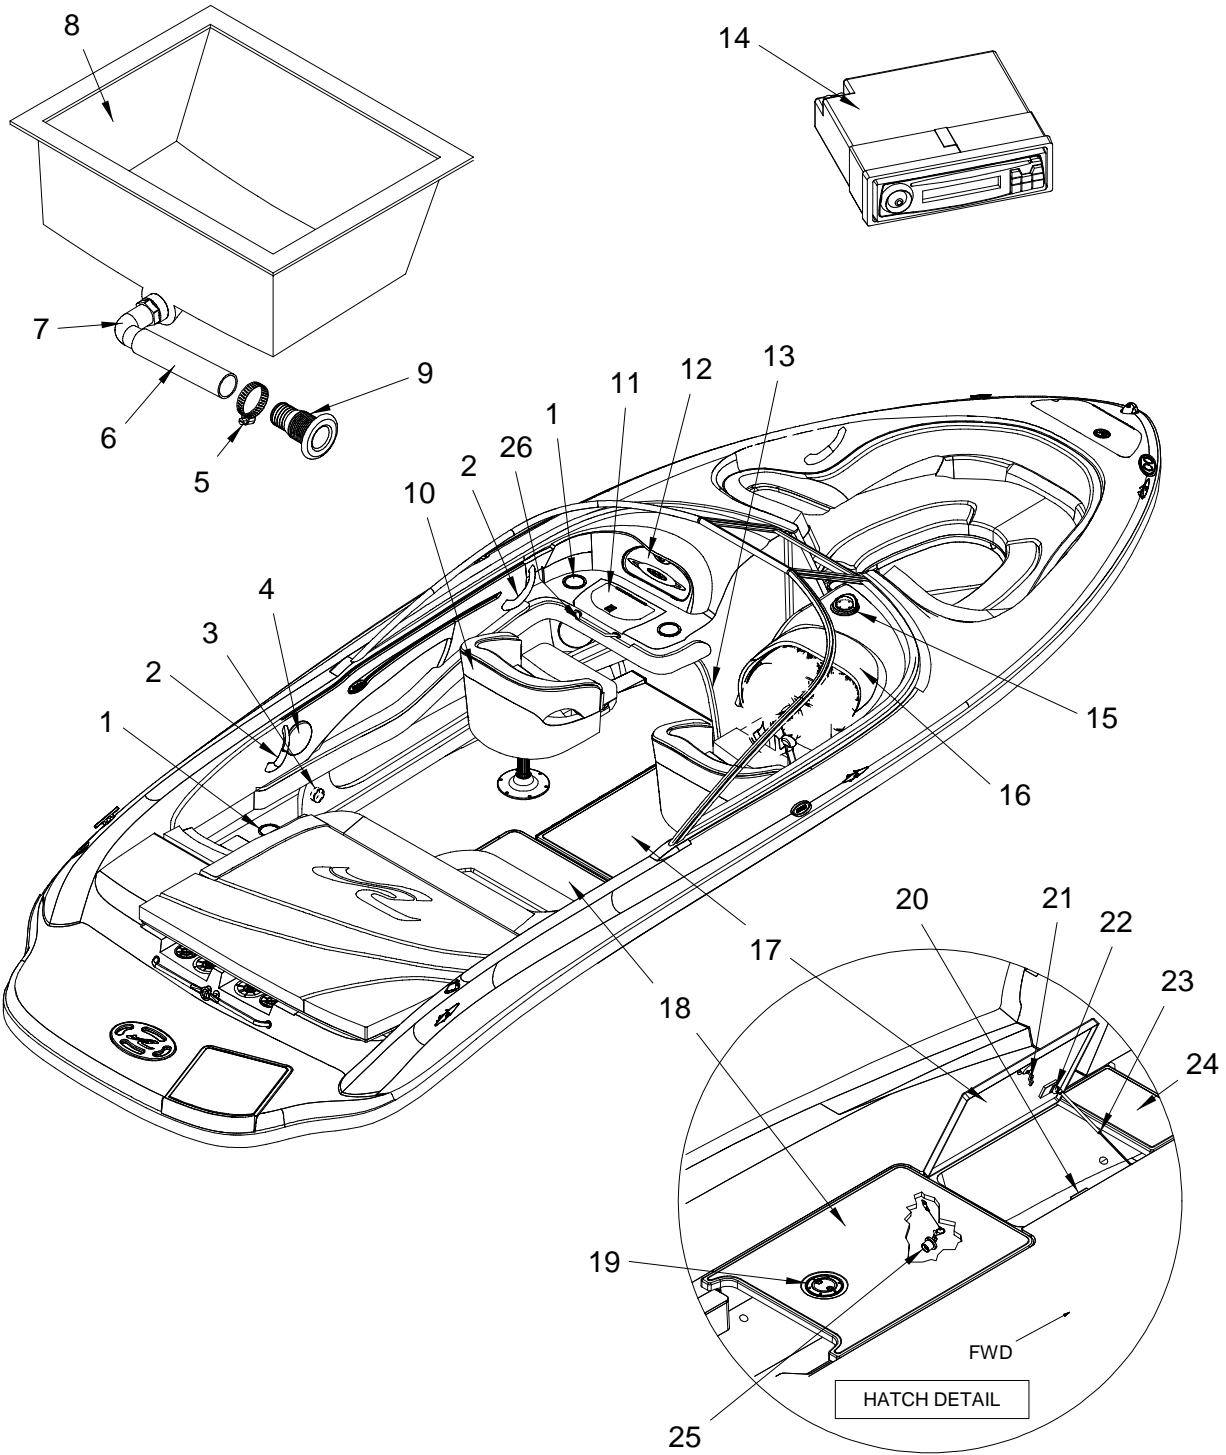

COCKPIT (FORWARD PORT VIEW)

COCKPIT (FORWARD PORT VIEW)

1	1779920	HOLDER, DRINK SS 4"X 3" MUG SZ W/RBR INSRT/ADH
2	1794992	RAIL, GRAB 8.5" 316L SS W/SHORT 7/8" STUDS
3	1771003	LIGHT, COURTESY RND W/FRST LENS 12V/5W W/CONN
	1192368	BULB, REPL FOR #0840868 12V/5W
4	1690557	SPEAKER, COAXIAL 6.5" N/CVR
	1717332	GRILL, SPEAKER 6.5" ACOM BLK
5	123398	CLAMP, HOSE #06M 5/16"-7/8" SS MINI
6	1775071	HOSE, WATER 5/8" BLK REINF PVC
7	167874	ELBOW, GENOVA 1/2"MPT X 1/2"BARB X 90DEG
8	868307	COOLER, 190/210BR/CB PORT DASH 97
	1784982	220SEL 05,BOARD,COOLER SUPPORT
9	1778933	THRU-HULL, SS 5/8"BARB SHORT W/RBR GASKET
	1524677	GASKET, THRU HULL 1 29/64" OD
10	1784963	220SEL 05,SEAT,BKT W/THRS CMLPT SEE UPHOLSTERY PAGE FOR DETAILS
11	1754982	LID, HDPE SPBOATS-04 DASH COOLER PRT NCKL
	174557	LIFT RING, FLUSH CHR/ZINC 1.75" X 1 3/8"
	1688746	HINGE, 220BR-02 DASH COOLER LID
12	1758253	GLOVEBOX, ASSY 200/220BR-04 NKL/PWTVSR/MET CH
	1757725	GLOVEBOX, DOOR 200/220/240-04 MET CHERRY
	1382282	LATCH, GLOVEBOX 190/210
	1549666	EMBLEM, S/R WAVE OVAL URET CHR 1.125"X 2.375"
13	1156348	TRIM, EDGE PEARL MOTOR BOX LARGE
14	1751777	STEREO, AM/FM CD PLAYER W/CHNGR CNTRL SIR SAT
	1755469	STEREO, REMOTE CNTRL W/DIG DSPLY FOR XMD3 BLK
	1581560	ANTENNA, AMPLIFIED 13398
	1312750	CABLE, CLARION REMOTE EXTENSION CABLE 24'
	1782017	STEREO, AMP CLARION APX480M PREMIER STEREO UPGRADE W/ AMP & SUBWOOFER
	1736986	HARNES, 200/220BR-03 STEREO AMP PREMIER STEREO UPGRADE W/ AMP & SUBWOOFER
	1750880	CABLE, RCA AUDIO 6' W/EFX-2 CONN W/NOISE SUPP PREMIER STEREO UPGRADE W/ AMP & SUBWOOFER
	1773440	SPEAKER, 10" SUBWOOFER ACOM N/CVR PREMIER STEREO UPGRADE W/ AMP & SUBWOOFER
	1773444	GRILL, SPEAKER SUBWOOFER 10" ACOM BLK PREMIER STEREO UPGRADE W/ AMP & SUBWOOFER
15	1791006	COMPASS,FLSHMT 3 7/8" BLK WT HSE/BLU LT W/CON (COMPASS)
16	1752461	DASH ASSY, BLANK:200/220/240BR-04 NKL W/SCRFT (SEE INSTRUMENT PANEL SECTION FOR DETAILS)
17	1784956	220SEL 05,HATCH,SKI FBRGLS
	1333186	HINGE, SS CONT 2"X 30" 240SD-00 SKI STRG
18	1784953	220SEL 05,HATCH,FUEL TANK
19	1155993	ACCESS PLATE, POLYPROP W/O-RING 4" PEARL
20	609883	CLEAT, PLAS 3/4"X 1"X 4" GREY
21	1365550	LATCH, FLUSH T-HNDL W/O LOCK BLK
22	770479	BRACKET, SS GAS CYL 90DEG 1" W/STUD HATCH
	817676	BRACKET, SS LIFT CYL 90DEG 0.70" W/STUD RT SKI WELL WALL
23	826305	CYLINDER, GAS 40PSI 20"EXT X 12"COMP
24	1784954	220SEL 05,HATCH,FWD
25	156224	PLUG, DRAIN PLUG SNAPTITE 7/8"
	418632	LANYARD, W/TAB/RING
26	776153	RAIL, GRAB 12" OVAL W/FLANGES

LABELS

1745122	LABEL, DANGER/WARNING COMBO CNTRL STA NOTE: LOCATED ON STBD WALK-THRU WALL
1743499	LABEL, FIRE PRT ACCESS-KEEP CLEAR NOTE: LOCATED ON BENCH SEAT BASE
1744762	LABEL, WARNING PYHY FIRE EXT PRT (LEXAN) NOTE: LOCATED ON BENCH SEAT BASE
1657824	PLATE, NMMA 02-220BR NOTE: LOCATED ON STBD WALK-THRU WALL
1747505	LABEL, INFO REPL PROD/BROCH/DLRLOC/ETC NOTE: LOCATED ON STBD WALK-THRU WALL

NOT SHOWN

1771019	LIGHT, NAV STERN FLUSH MT CKPT W/CONN
1200369	BULB, REPL FOR #0137380/#0783670
1757933	ANTENNA, SHAKESPEARE SATELLITE RADIO ANTENNA (SATELLITE RADIO OPTION)
1768304	STEREO, SIRIUS SATELLITE RCVR SIRCL1-1YR (SATELLITE RADIO OPTION)
1122357	STEREO, CD (6 DISC) MAGAZINE CLARION (CD CHANGER OPTION)
1733835	STEREO, CD CHANGER 6-DISC DCZ625 C-NET (CD CHANGER OPTION)