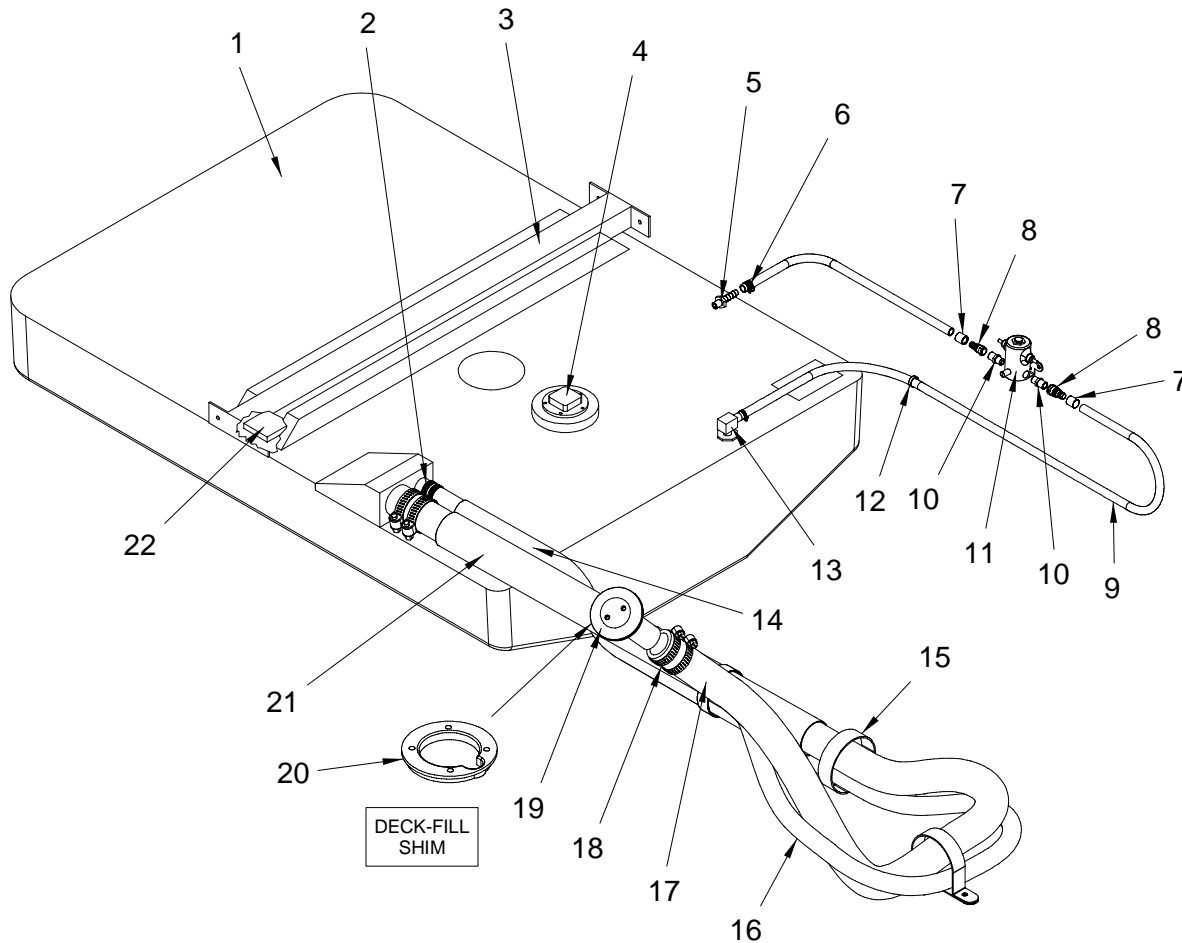

FUEL SYSTEM

FUEL SYSTEM

- 1 1771051 TANK, FUEL 220SEL-05 47GL PLS W/SS SNDR W/CON
- 2 256677 CLAMP, HOSE #12 1/2"-1.25" SS .505
- 3 1140094 BRACKET, FUEL TANK 32 3/8" 190/210BR-99
- 4 1745003 SENDING UNIT, WEMA 9.5" SS W/SCRWS & GASKET
- 5 169474 ELBOW, BRASS 90DEG 3/8"SAE X 3/8"MPT
- 6 123398 CLAMP, HOSE #06M 5/16"-7/8" SS MINI
- 7 1478213 FERRULE, FUEL LINE 3/8"ISO/CE
- 8 170589 FITTING, BRASS 3/8"BARB/NUT
- 9 1497486 HOSE, FUEL 3/8" ISO/CE W/PLAS LINER
- 10 140483 ADAPTER, BRASS 1/4"MPT X 3/8"SAE
- 11 1791155 VALVE, BRASS FUEL SHUT-OFF 12V SER7000 10W
  (HULL #3195 - UP)
- 1782030 VALVE, BRASS FUEL SHUT-OFF ELEC 12V SER7000
  (HULL # 3001 - #3195)
- 12 123661 CLAMP, LOOM VINYL DIP 1"
- 13 1221217 ELBOW, FUEL P/U FOR TANK ASSY
  1098250 TUBE, P/U FUEL-SPECIFY TANK (FOR#1076223)
  1433895 TANK, FUEL HDWR 1/2" SS SCREEN
- 14 1501824 HOSE, CONDUIT/SPLIT 3/4" FLAME RETARDANT
- 15 123604 CLAMP, LOOM VINYL DIP 2.5"
- 16 123778 HOSE, FUEL 5/8" TYPE A CLASS 2
- 17 123745 HOSE, FUEL 1.5" TYPE A CLASS 2
- 18 256693 CLAMP, HOSE #24 1"-2" SS .505
- 19 1109354 DECK PLATE, GAS CHR W/VENT 45DG NCK RED CODE
  (HULL # 3416 - UP)
- 1098615 DECK PLATE, GAS CHR W/VENT (SHIM ONLY)

- 19 1771034 DECK PLATE, GAS CHR W/VNT 45DG NCK RED W/CONN
  (HULL # 3001 - #3415)
- 1068592 KEY, DECK PLATE CAP
- 1213867 DECK PLATE, CAP W/CHAIN GAS (FOR #1109354)
- 20 1098615 DECK PLATE, GAS CHR W/VENT (SHIM ONLY)
- 21 1501865 HOSE, CONDUIT/SPLIT 1.25" FLAME RETARDANT
- 22 1497452 TAPE, FOAM NEOPRENE W/3M 9828 3/8"TH X 2"W

LABELS

- 1745157 LABEL, FUEL RECOMMENDATION
- 1745513 LABEL, WARNING LEAKING FUEL

NOT SHOWN

- 141747 ANGLE, PVC 2"X 2"X 1/4"X 10' GREY