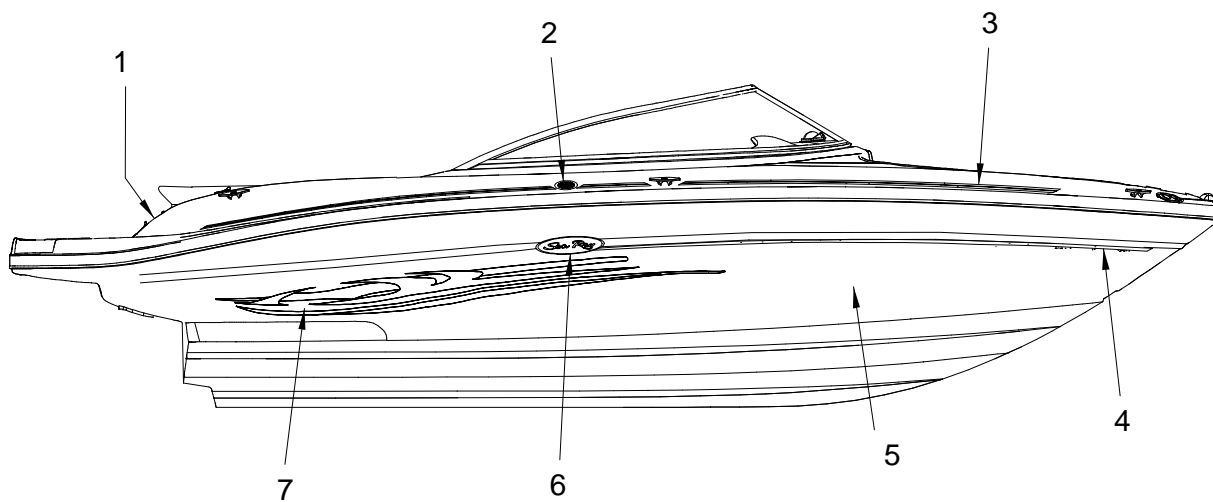

EXTERIOR (GRAPHICS)