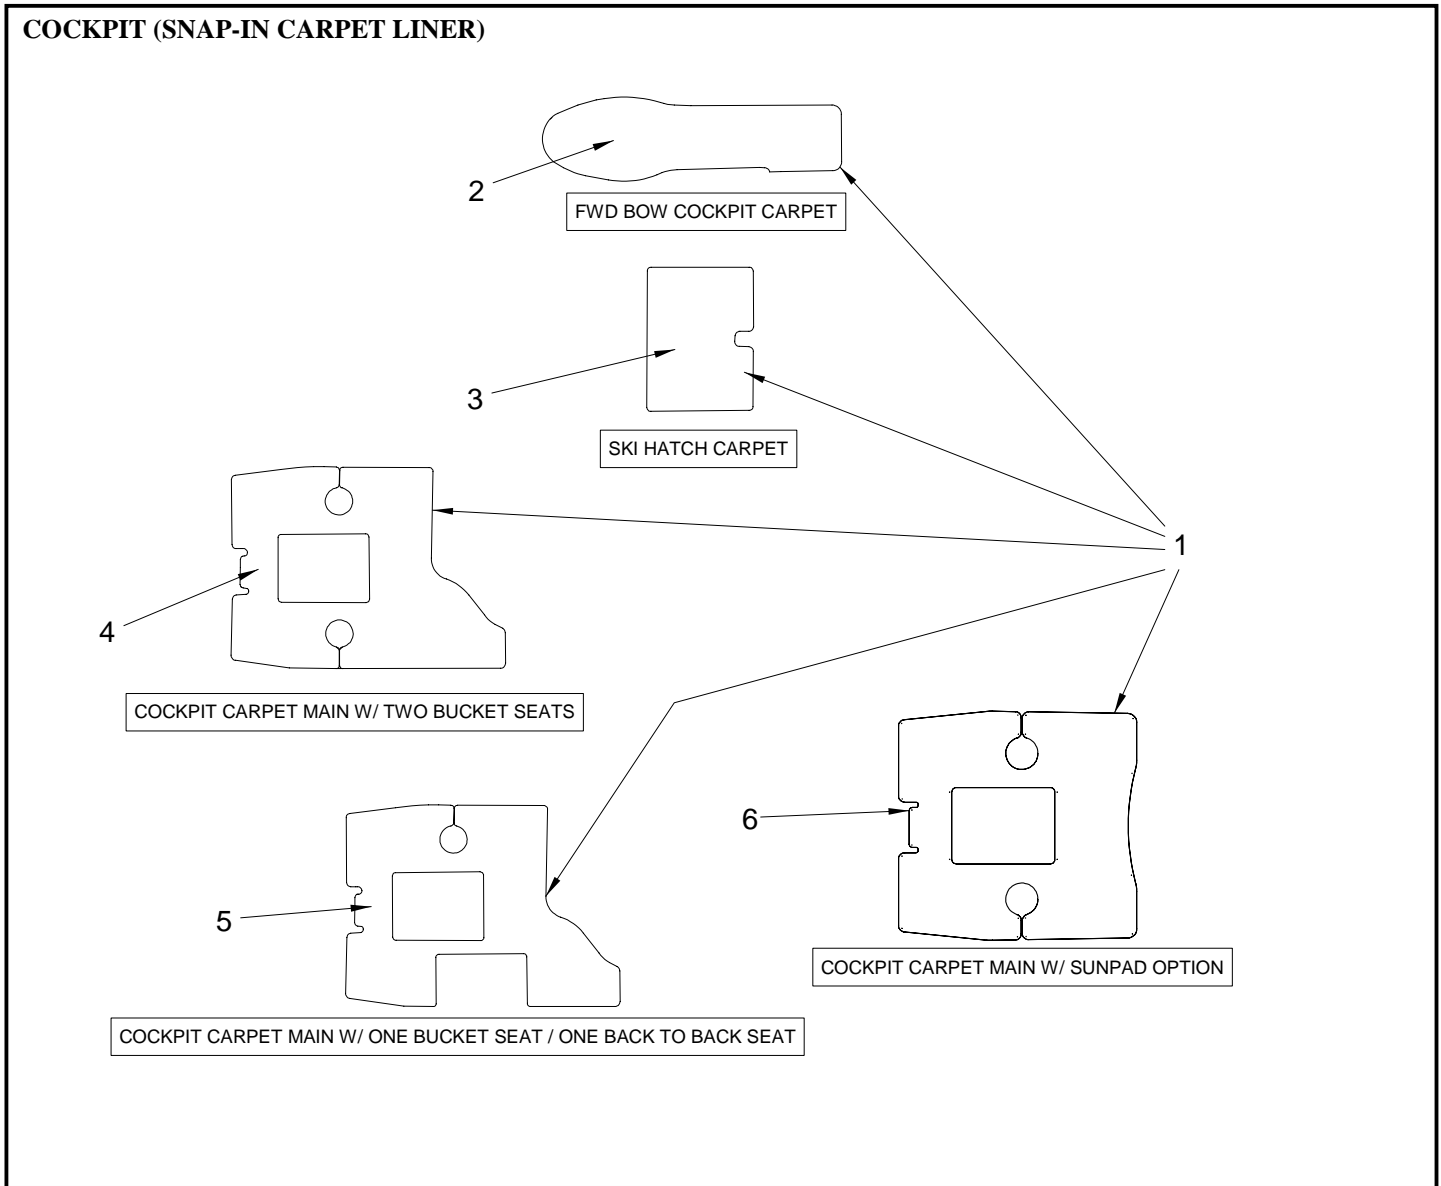

COCKPIT (SNAP-IN CARPET LINER)

- 1 1784939 220SEL 05,CARPET,SNPN CKPT CMLPT 2BKT
- 1784938 220SEL 05,CARPET,SNPN CKPT CMLPT 1BKT/1/B/B
- 2 1784937 220SEL 05,CARPET,SNAPIN BOW
- 3 1784936 220SEL 05,CARPET,SKI HATCH
- 4 1784941 220SEL 05,CARPET,SNPN CKPT ONLY 2BKT
- 5 1784940 220SEL 05,CARPET,SNPN CKPT ONLY 1BKT OPT
- 6 1784984 220SEL 05,CARPET,SNPN CKPT ONLY W/FULL BNCH

CARPET SNAP-IN

- 1609916 CARPET, EXT 28 OZ DUNE PEBBLE #902 RL 7"W