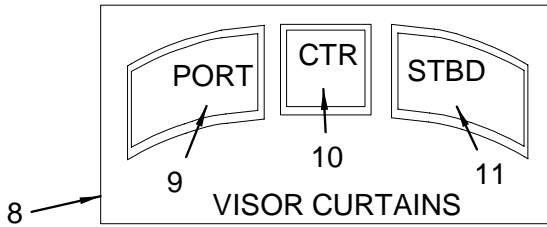

CANVAS (BLACK)

CANVAS HARDWARE

END CAP	EYE STRAP TIE DOW	JAW SLIDE	PLASTIC REPLACEMENT INSERT	PULL PIN W/LANYARD	RADIUS HINGE	STRAIGHT HINGE	TOP MOUNT
16	17	18	19	20	21	22	23