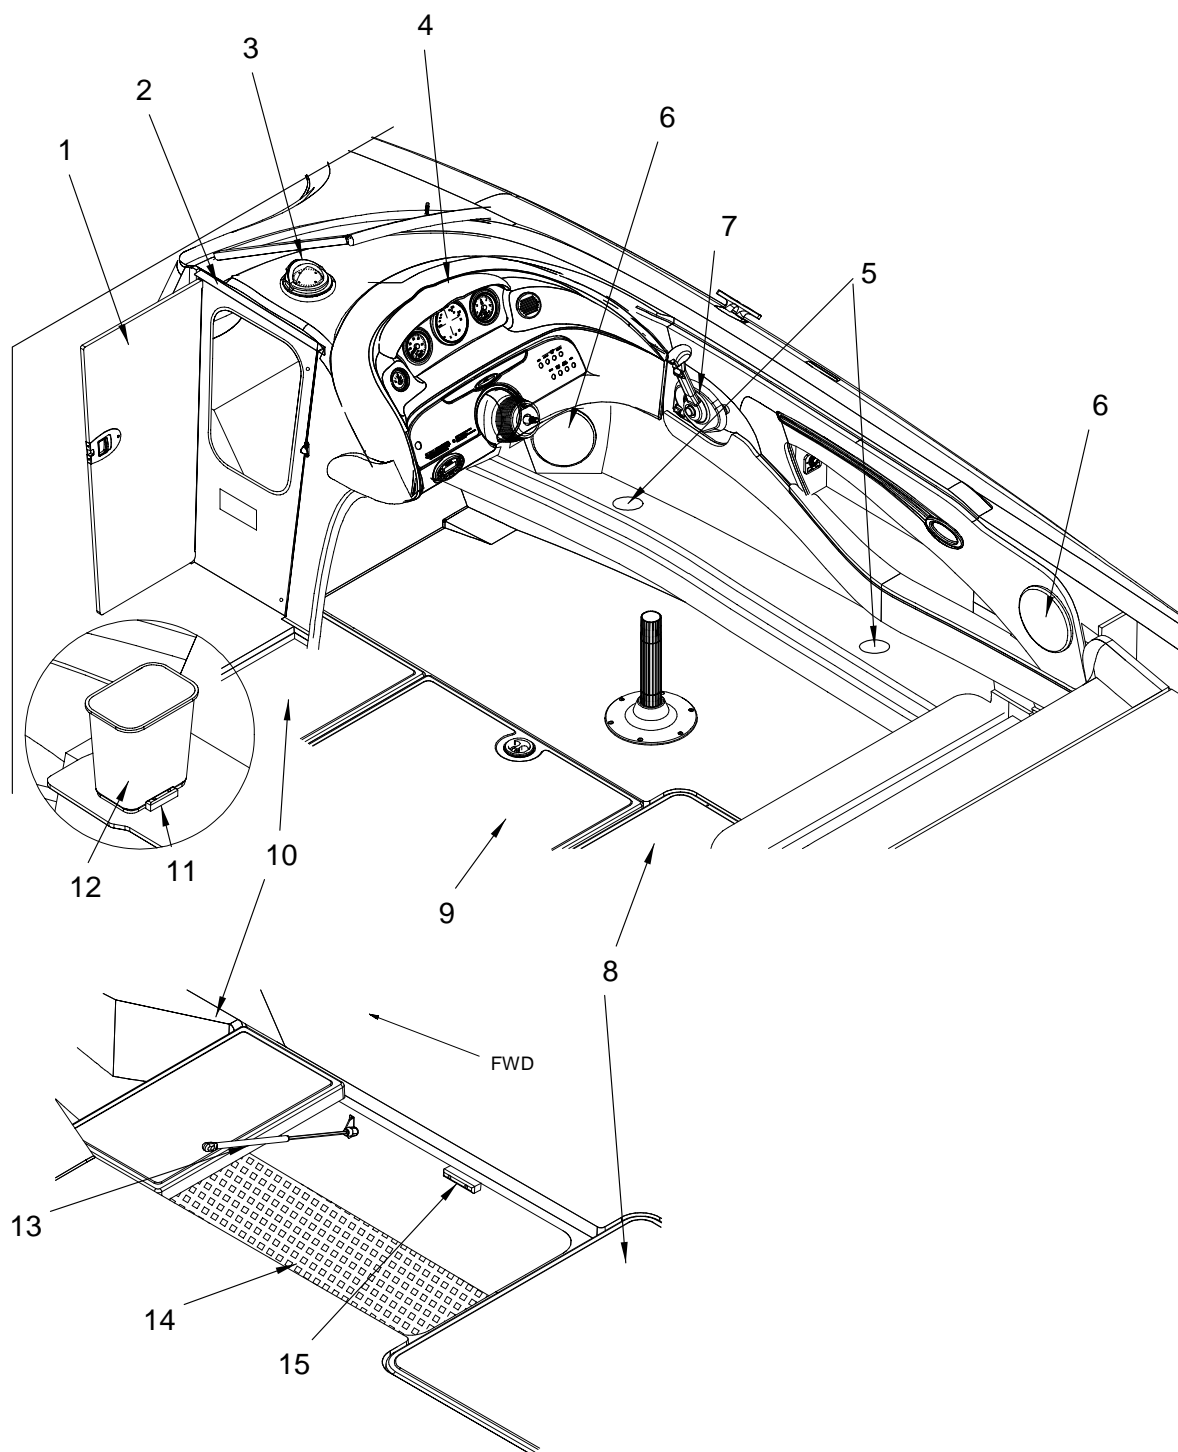

COCKPIT (FORWARD STARBOARD VIEW)