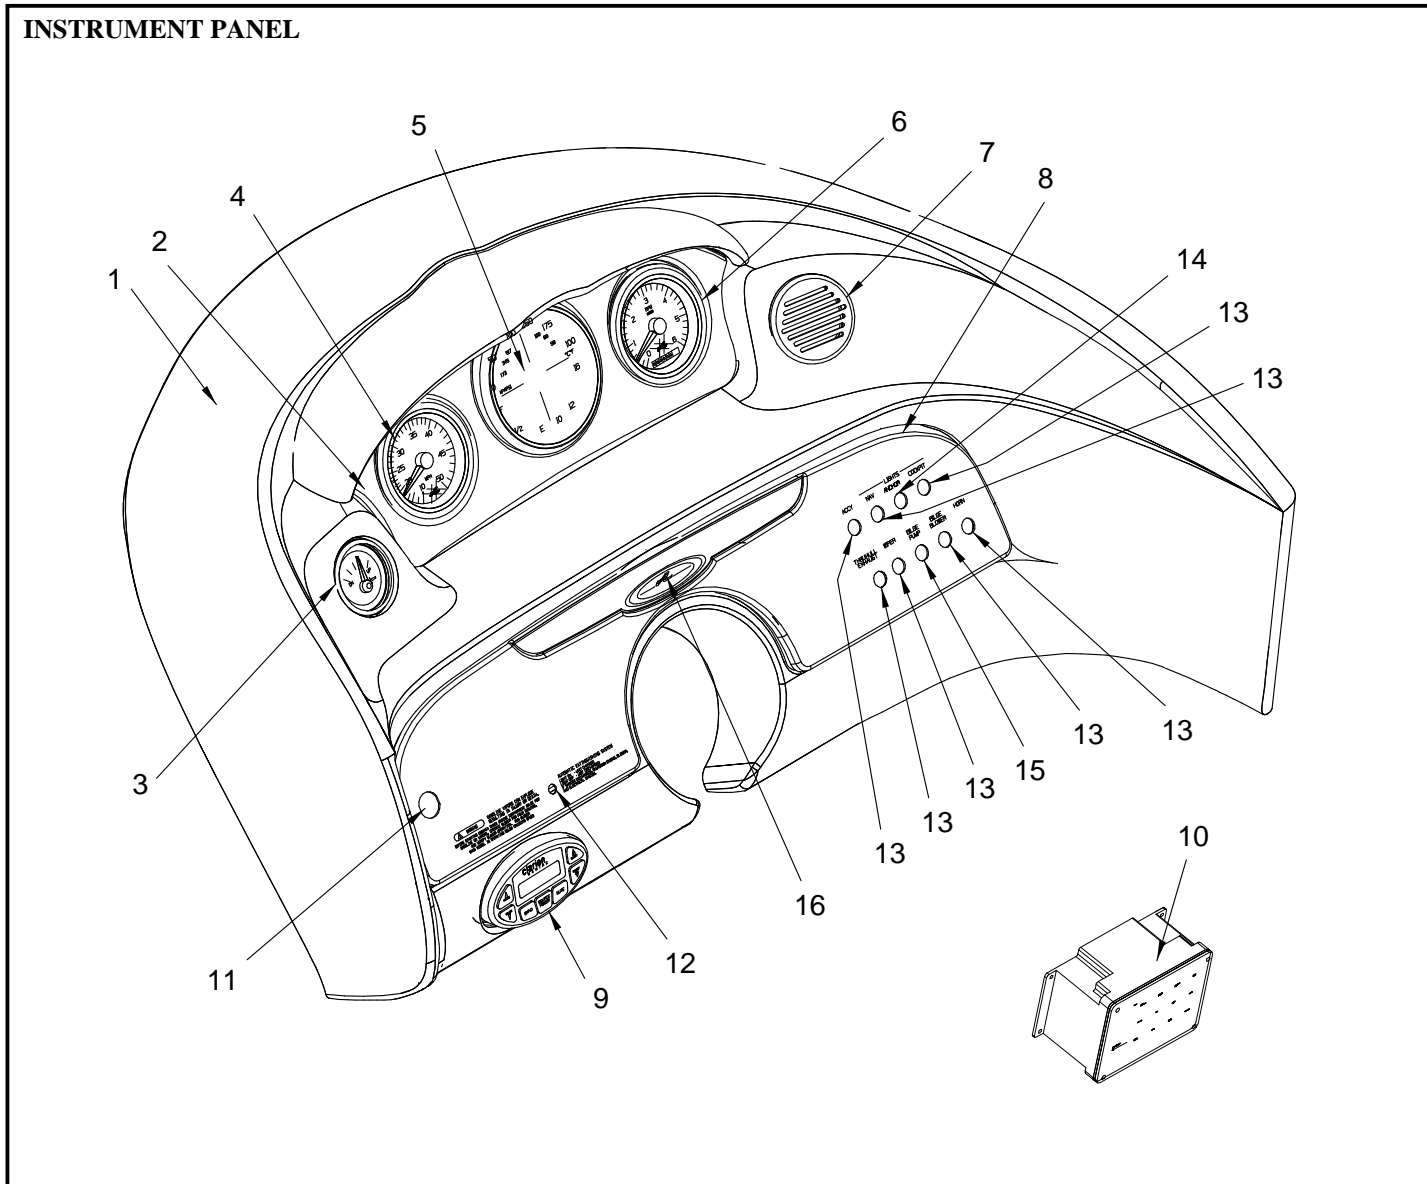

INSTRUMENT PANEL

- 1 1752461 DASH ASSY, BLANK:200/220/240BR-04 NKL W/SCRFT
- 1747639 PANEL, BLANK: 200/220BR-04 INST W/S-CRFT EBNY (BLACK INSERT ONLY)
- 3 1690031 GAUGE, ENG TRIM S-CRFT 2"
- 1690380 NUT, LOCK 52MM SPIN LOCK VDO
- 4 1689917 GAUGE, LINK SPEED 3" S-CRFT 0-70MPH
- 1690381 NUT, LOCK 85MM SPIN LOCK VDO
- 1727800 PITOT, S-CRFT SPEEDO KIT SML BLOCK
- 5 1609007 GAUGE, 5" 4-IN-1 FUEL/VOLT/OIL/TMP S-CRFT
- 1690382 NUT, LOCK 110MM SPIN LOCK VDO
- 6 1754755 GAUGE, SYS TACH 3" S-CRFT 0-7000RPM RV1
- 1793975 HARNESS, STEERING ADAPTOR F/3.03 TACHS
- 1690381 NUT, LOCK 85MM SPIN LOCK VDO
- 1777617 GAUGE, SYS TACH 3" S-CRFT 0-7000RPM RV2 (VESSEL CONTROL SYSTEM OPTION)
- 7 1753019 SPEAKER, PANASONIC TWEETER/MIDRANGE/HRNS KIT
- 1717332 GRILL, SPEAKER 6.5" ACOM BLK
- 1771419 SPEAKER, PANASONIC EXT 6.5" MIDRANGE BLK
- 1753022 SPEAKER, PANASONIC EXT TWEETER W/CHR CVR
- 1773443 GRILL, SPEAKER TWEETER ACOM CHR
- 8 1772565 PANEL, 200/220SEL-05 CNTRL SW W/CONN COPR/WLNT
- 1776911 PANEL, BLANK:200/220SEL-05 CNTRL SW COPR/WLNT
- 9 1755469 STEREO, REMOTE CNTRL W/DIG DSPLY FOR XMD3 BLK
- 10 1746046 FUSE BLOCK, 14-GNG BLADE-TYPE W/ID LBL SLCTS
- 11 1409366 SWITCH, IGN STARTER

- 11 1449818 KEY, IGN W/RUBBER SR GRIP "BLANK"
- 1403161 KEY, IGN W/RUBBER SR GRIP "J"
- 1403179 KEY, IGN W/RUBBER SR GRIP "K"
- 1403187 KEY, IGN W/RUBBER SR GRIP "L"
- 1403195 KEY, IGN W/RUBBER SR GRIP "M"
- 1403203 KEY, IGN W/RUBBER SR GRIP "P"
- 1403211 KEY, IGN W/RUBBER SR GRIP "S"
- 1403229 KEY, IGN W/RUBBER SR GRIP "R"
- 1403237 KEY, IGN W/RUBBER SR GRIP "N"
- 12 179853 LIGHT, INDICATOR GREEN 15V
- 13 1757312 SWITCH, TOGGLE CHR W/BLU IND SPST
- 1737371 WASHER, LOCK INT TOOTH NCKL PLATED
- 1787018 NUT, NICKEL FOR TOGGLE SWITCH
- 14 1761354 SWITCH, TOGGLE CHR W/BLU IND DPST
- 1737371 WASHER, LOCK INT TOOTH NCKL PLATED
- 1787018 NUT, NICKEL FOR TOGGLE SWITCH
- 15 762955 SWITCH, HORN
- 16 1751809 EMBLEM, URETHANE DASH PRT/STB CHR/BLK

CLAMPS

- 263954 CLAMP, HOSE #10 1/2"-1 1/8" SS .505
- 417675 CLAMP, HOSE #20 3/4"-1.75" SS .505