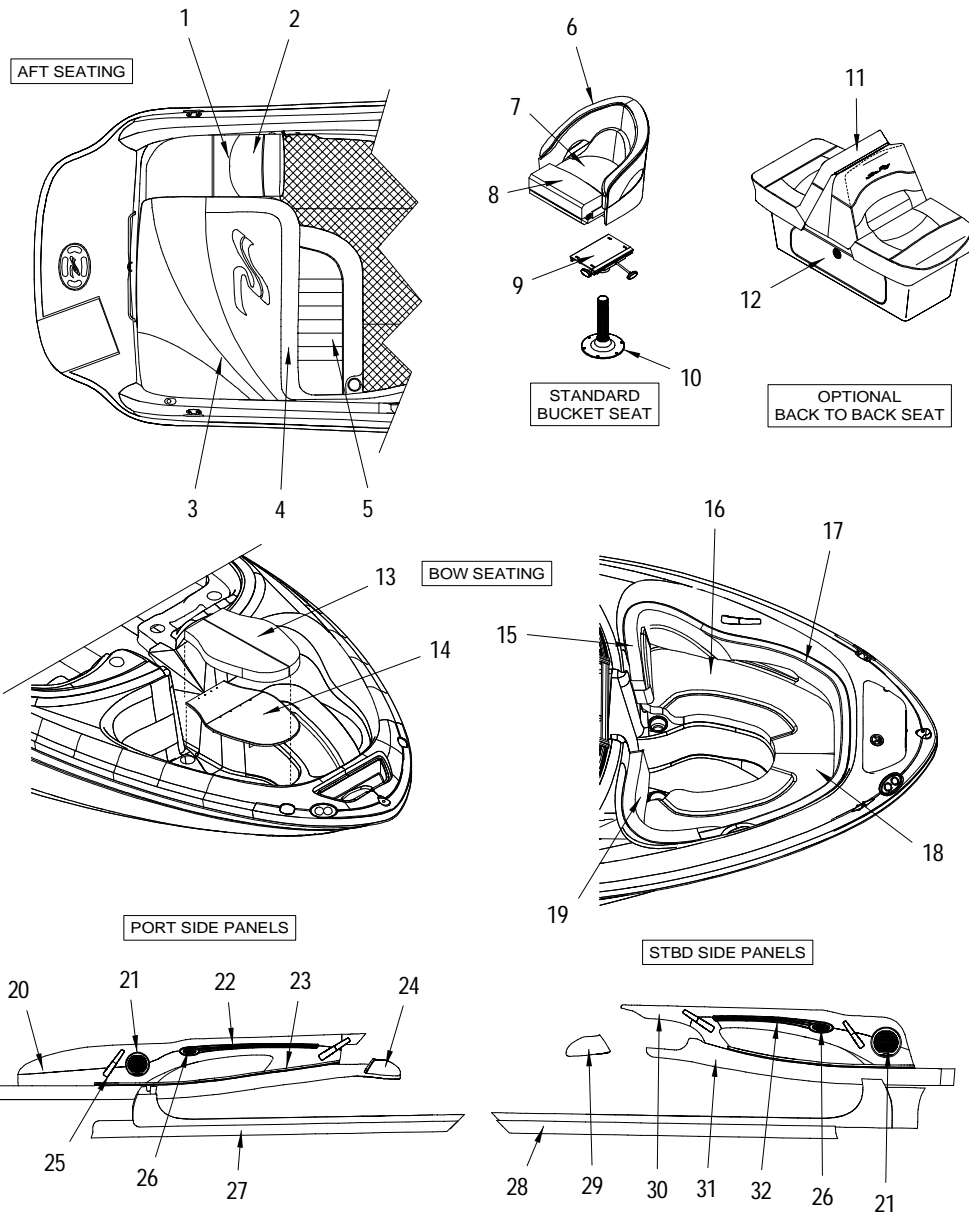

COCKPIT (UPHOLSTERY) AFT WALK-THRU SUNPAD