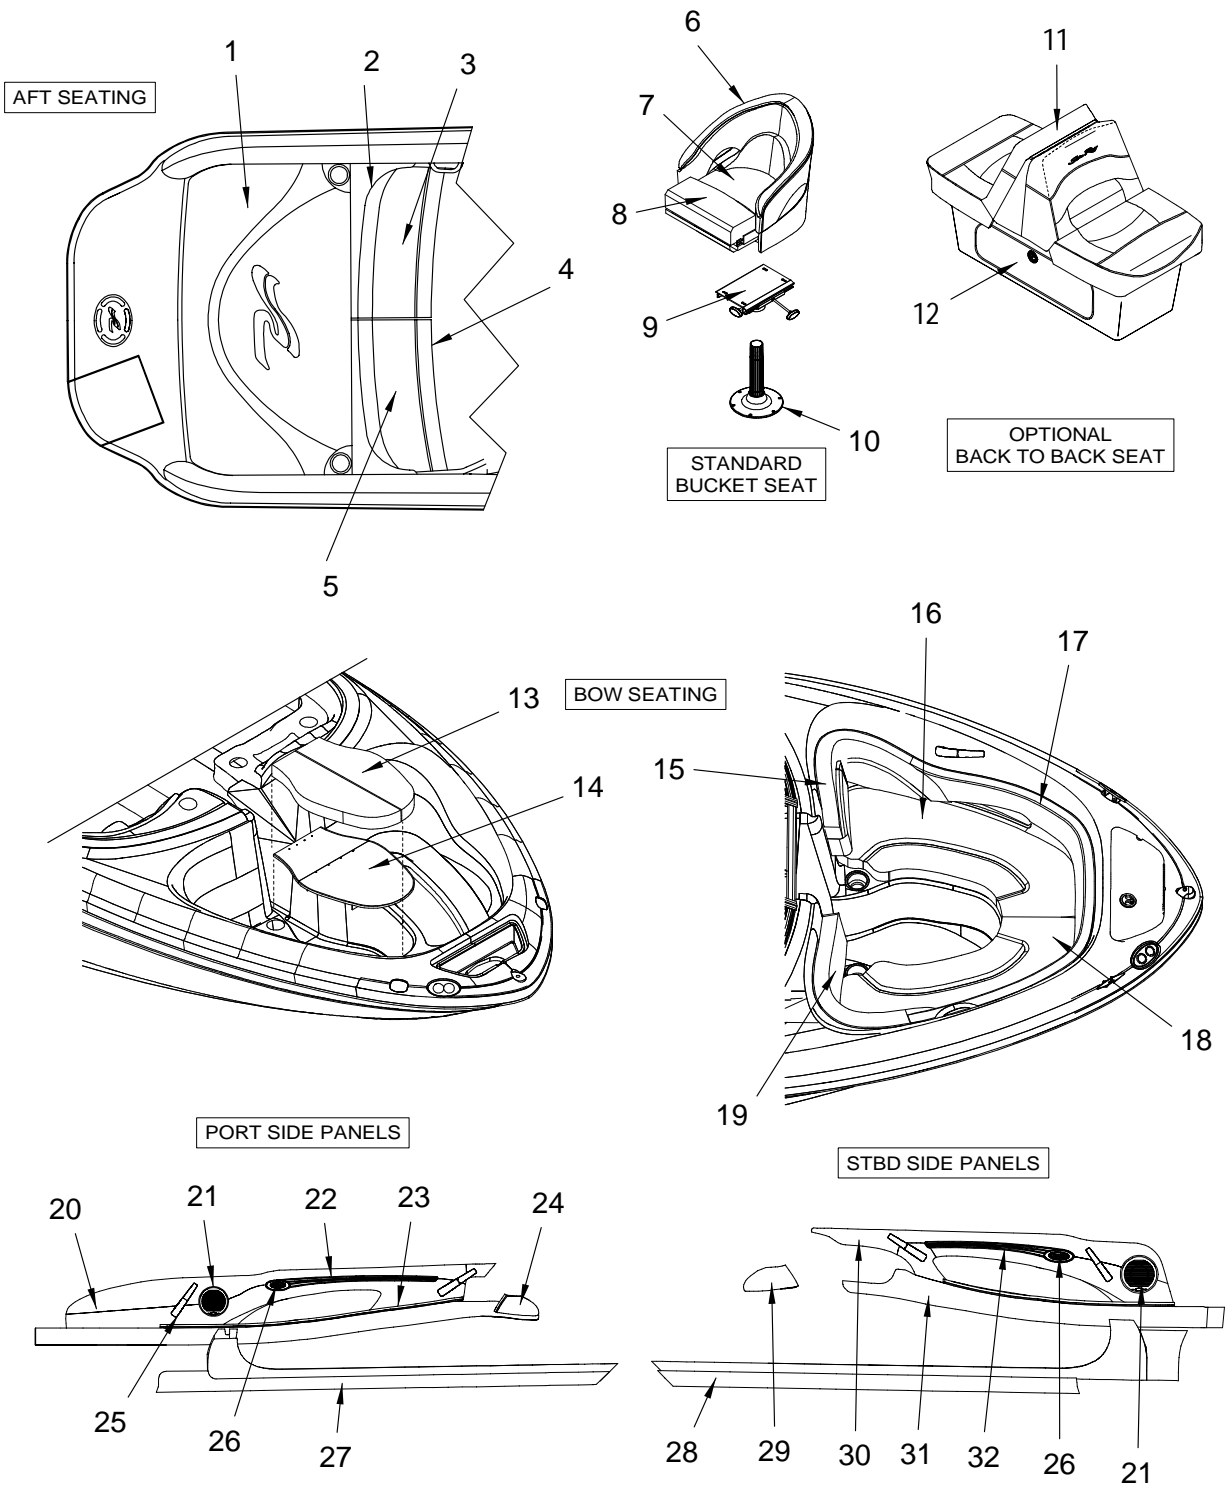

COCKPIT (UPHOLSTERY) SUNPAD AFT FULL BENCH SEAT