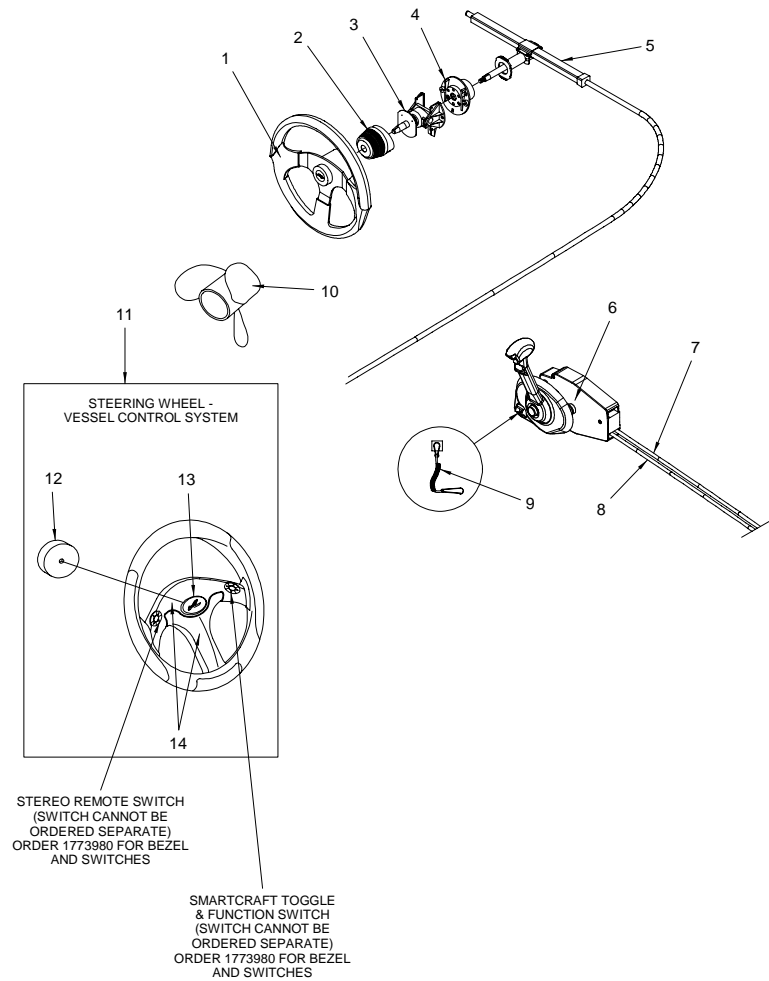

STEERING SYSTEM

STEERING SYSTEM

- 1 1758259 STEERING WHEEL, SB-04 NKL MIST/BLK W/METCHPAD
- 1549666 EMBLEM, S/R WAVE OVAL URET CHR 1.125"X 2.375"
- 1757779 PAD, STEER WHL CTR SPBT-04 MET CHR Y N/SR LOGO
- 2 958439 STEERING, BELLOWS TILT STEERING BLK
- 3 662510 STEERING, PERFORMANCE TILT MECHANISM
- 4 1092246 STEERING, TILT HELM BACK-MNT
- 5 1091859 STEERING, BACK MNT RACK/CABLE 16.0' ASSY
- 6 1754390 CONTROL, SIDE MNT PISTOL GRIP 4000 GEN II I/O
- 7 1757745 CABLE, CONTROL MERC GEN II STD 16 LAY 14'BULK (THROTTLE)
- 8 1757743 CABLE, CONTROL MERC GEN II STD 16 LAY 13'BULK (SHIFT)
- 9 778928 LANYARD, COILED STOP SWITCH
- 10 169672 PROP, 14"X 19" VENGEANCE RH
- 654319 PROP, 14.5"X 17" VENGEANCE RH (17" VENGEANCE PROP)
- 1360239 PROP, 15.75"X 22" CUP BR3 LH (22" BRAVO 3 SET)
- 1360247 PROP, 14.25"X 22" CUP BR3 RH (22" BRAVO 3 SET)
- 1427095 PROP, 15.5"X 24" CUP BR3 LH (24" BRAVO 3 SET)
- 1427103 PROP, 14.25"X 24" CUP BR3 RH (24" BRAVO 3 SET)
- 708214 PROP, 15.25"X 26" SS BR3 LH (26" BRAVO 3 SET)

- 10 708222 PROP, 14"X 26" SS BR3 RH (26" BRAVO 3 SET)
- 708230 PROP, 15"X 28" SS BR3 LH (28" BRAVO 3 SET)
- 708248 PROP, 13.75"X 28" SS BR3 (28" BRAVO 3 SET)
- 11 1773975 STEERING WHEEL, SPBT INTELWHEEL METCHRY/BLK (VESSEL CONTROL SYSTEM)
- 1774822 HARNESS, INTELWHEEL S-CRFT CAN INTERFACE 6' (VESSEL CONTROL SYSTEM)
- 1736095 CABLE, CLARION REMOTE EXTENSION CABLE 2' (VESSEL CONTROL SYSTEM)
- 935080 CABLE, CLARION DUAL REMOTE "Y" (VESSEL CONTROL SYSTEM)
- 12 1773984 STEERING, CLOCKSPRING INTELWHL ASSY PLAS BLK (VESSEL CONTROL SYSTEM)
- 13 1786903 EMBLEM, S/R WAVE OVAL CHR W/BZL(INTELIWHEEL) (VESSEL CONTROL SYSTEM)
- 14 1773980 STEERING, BEZEL INTELWHEEL MET CHR/BLK (VESSEL CONTROL SYSTEM)

NOT SHOWN

- 1507292 HARNESS, ENG SYSTEMS TACH/MONITOR (VESSEL CONTROL SYSTEM)
- 1507326 ACC PART, MERC S-CRFT JUNC BOX 4-WAY (VESSEL CONTROL SYSTEM)
- 1507334 ACC PART, MERC S-CRFT TERMINATOR JUNC BOX (VESSEL CONTROL SYSTEM)