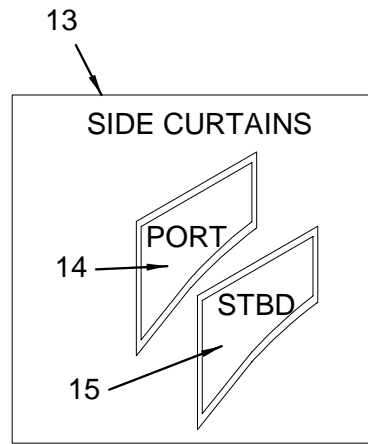

CANVAS (BLACK)

CANVAS HARDWARE

END CAP	EYE STRAP TIE DOW	JAW SLIDE	PLASTIC REPLACEMENT INSERT	PULL PIN W/LANYARD	RADIUS HINGE	STRAIGHT HINGE	TOP MOUNT
16	17	18	19	20	21	22	23