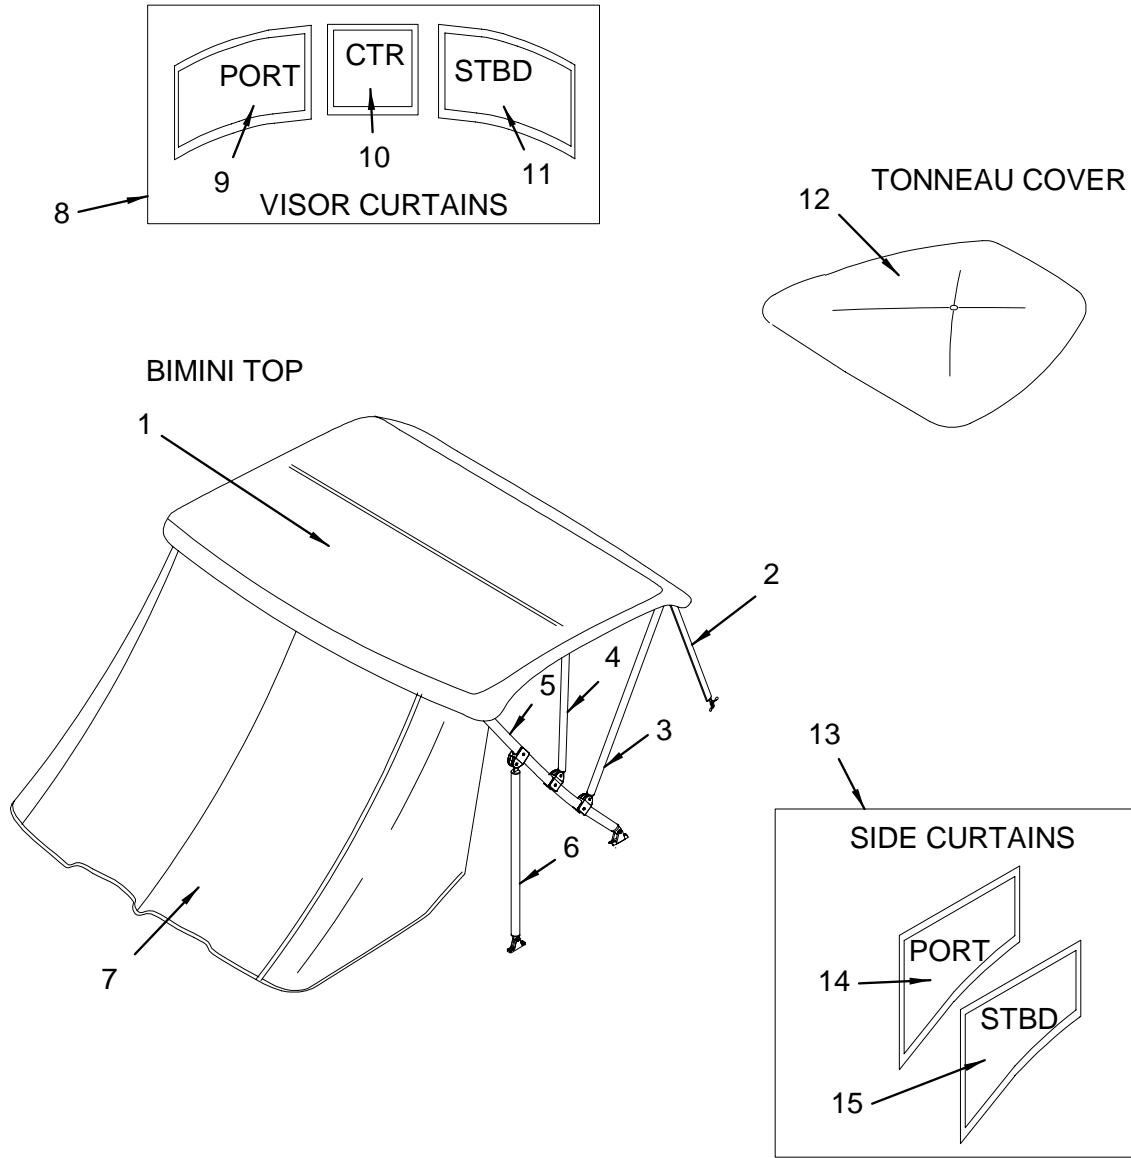

GRAPHICS KIT

- 1752962 GRAPHICS KIT, 220BR-04 SLVR MET/REGLANT
NOTE: KIT INCLUDES MRP# 1752674, # 1752673, AND # 1752671 ONLY

CANVAS (BLACK)

CANVAS HARDWARE

END CAP	EYE STRAP TIE DOW	JAW SLIDE	PLASTIC REPLACEMENT INSERT	PULL PIN W/LANYARD	RADIUS HINGE	STRAIGHT HINGE	TOP MOUNT
16	17	18	19	20	21	22	23