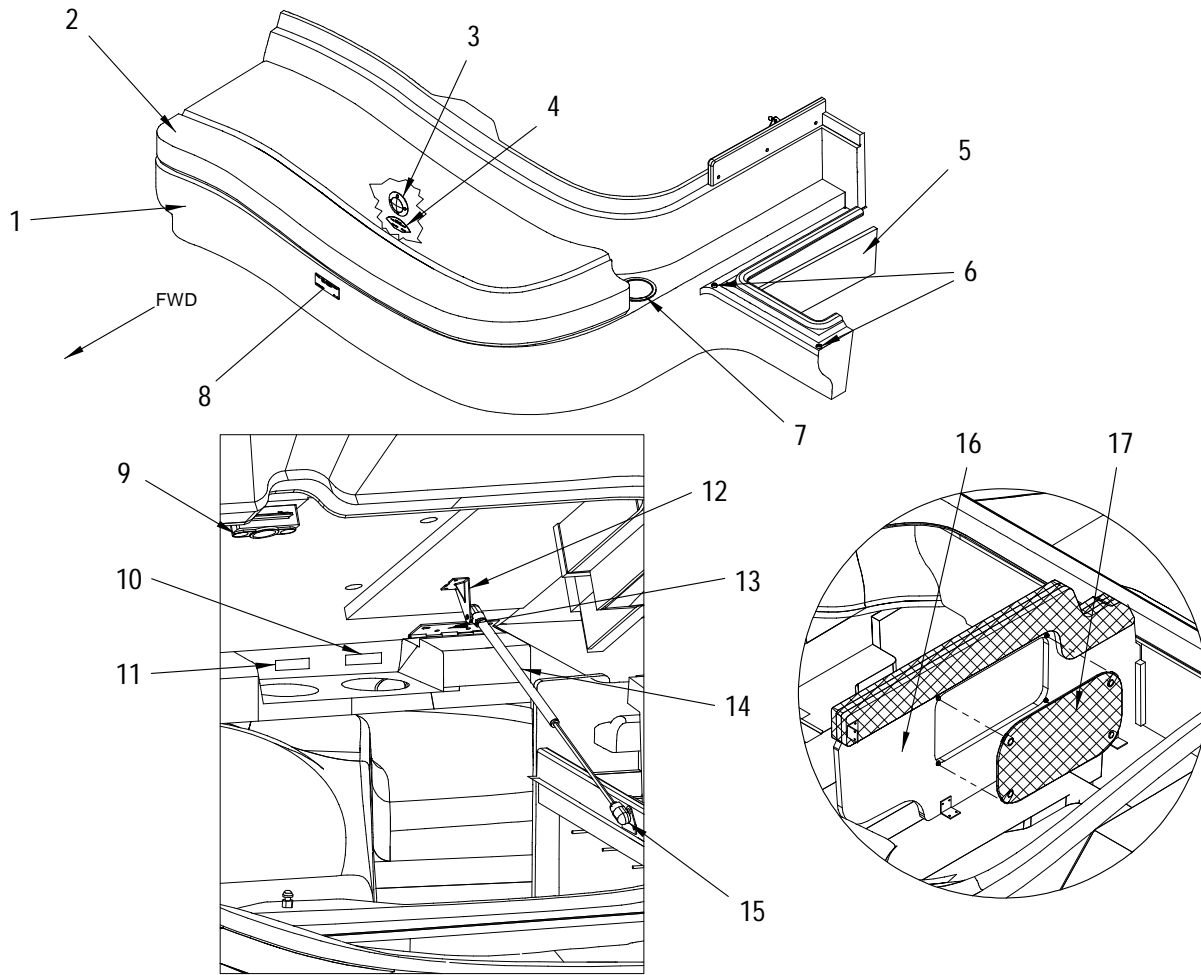

COCKPIT (AFT STARBOARD VIEW)

COCKPIT (AFT STARBOARD VIEW)

- 1 1784917 220SEL 05,BASE,AFT BNCHST FBRGLS
- 2 1784948 220SEL 05,CUSH,BNCHST W/WLKTNR
  SEE UPHOLSTERY SECTION
- 3 1615988 ACCESS PLATE, FIRE PRT WHT W/WHT PLAS INSERT
- 4 1744762 LABEL, WARNING PYHY FIRE EXT PRT (LEXAN)
- 5 1784919 220SEL 05,BLKHD,JMPST SUPPORT
- 6 274373 BUMPER, CANOE CLIP MED WHT
- 7 1779920 HOLDER, DRINK SS 4"X 3" MUG SZ W/RBR INSRT/ADH
- 8 1743499 LABEL, FIRE PRT ACCESS-KEEP CLEAR
- 9 1759426 LATCH, HATCH/SUNPAD BLK PLAS W/3.25" BOLT
  1754047 SHIM, HDPE 7/16"X 1.25"X 3/16" PRL
- 10 1745513 LABEL, WARNING LEAKING FUEL
- 11 1745512 LABEL, STAY CLEAR OF MOVING PARTS ON ENGINE
- 12 634550 BRACKET, SS GAS CYL 90DEG L-BRKT W/BALL LONG
- 13 1626407 HINGE, SS CONT 4"X 5" W/1/4" PIN
- 14 813980 CYLINDER, GAS 80PSI 20"EXT X 12"COMP
- 15 634592 BRACKET, SS GAS CYL FLAT W/BALL STUD
- 16 1784920 220SEL 05,BLKHD,SNPD STB SUPPORT
- 17 1784935 220SEL 05,CANVAS,BLG FLAP
  298406 CANVAS, SUNBRELLA CHARCOAL TWEED 60" CHAR
  700492 BINDING, CANVAS 1" BLK SUNBRELLA