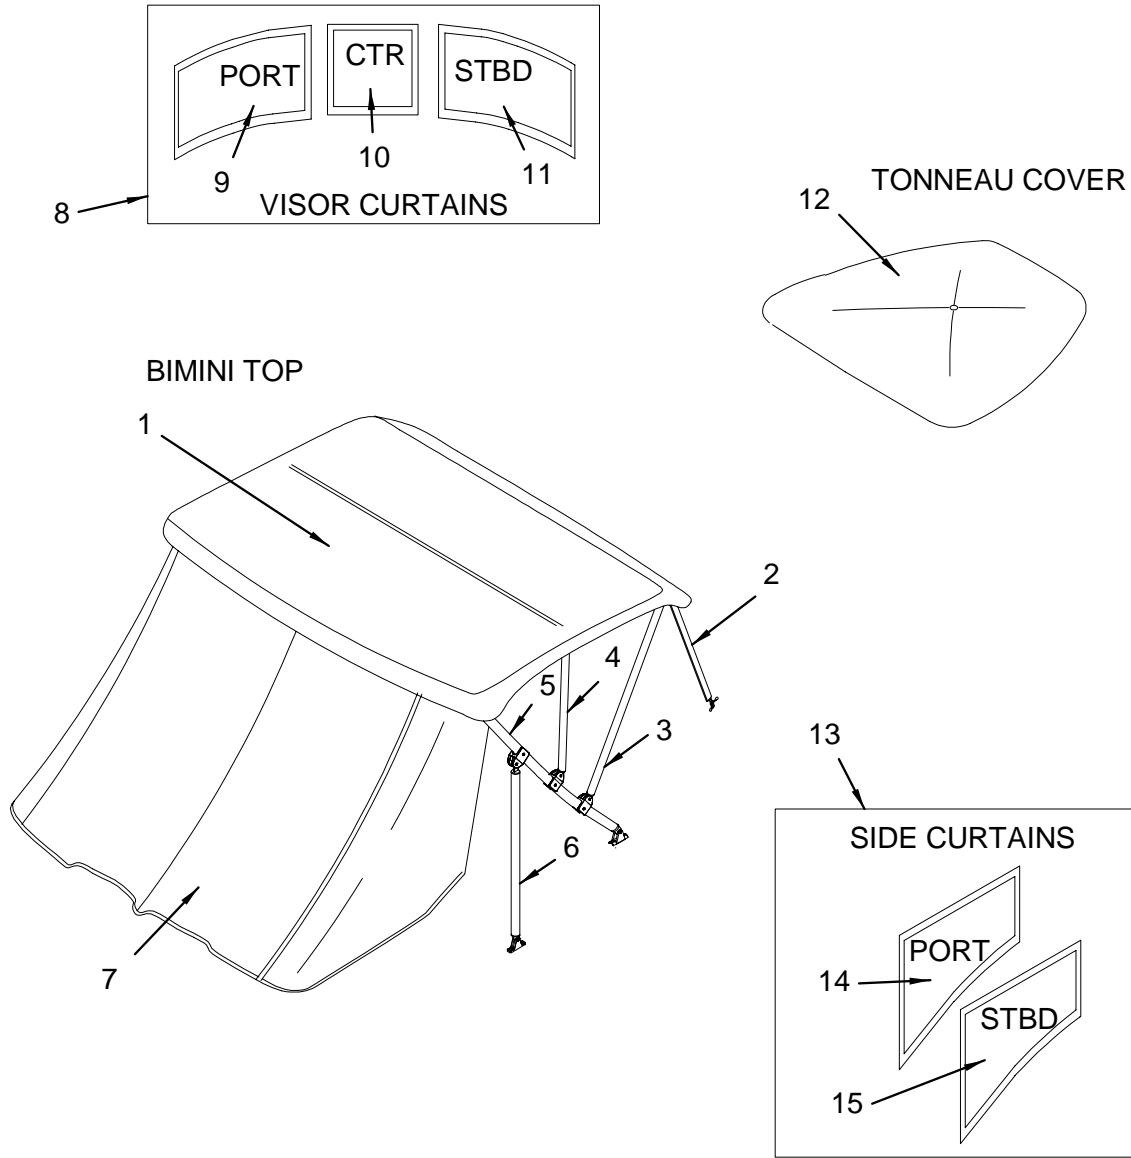

CANVAS (BLUE)

CANVAS HARDWARE

END CAP	EYE STRAP TIE DOW	JAW SLIDE	PLASTIC REPLACEMENT INSERT	PULL PIN W/LANYARD	RADIUS HINGE	STRAIGHT HINGE	TOP MOUNT
16	17	18	19	20	21	22	23