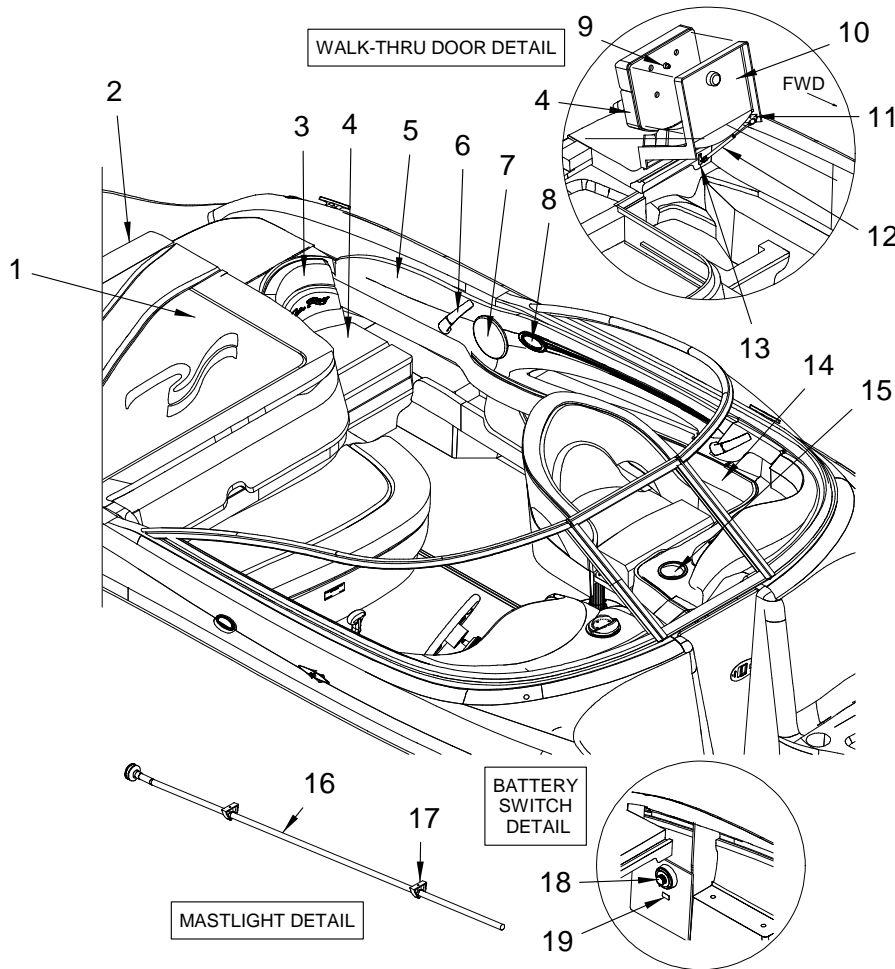

COCKPIT (AFT PORT VIEW)

COCKPIT (AFT PORT VIEW)

- 1 1784977 220SEL 05,CUSH,SUNPAD W/WALK-THRU
  SEE UPHOLSTERY SECTION FOR DETAILS
- 2 1626407 HINGE, SS CONT 4"X 5" W/1/4"PIN
- 3 1784934 220SEL 05,BLSTR,WALK-THRU HATCH
  SEE UPHOLSTERY SECTION FOR DETAILS
- 4 1784952 220SEL 05,CUSH,WALK-THRU HATCH
  SEE UPHOLSTERY SECTION FOR DETAILS
- 5 1784970 220SEL 05,SIDE PNL,PRT UPR CMPLT W/WLKTHR
- 6 1794992 RAIL, GRAB 8.5" 316L SS W/SHORT 7/8" STUDS
- 7 1690557 SPEAKER, COAXIAL 6.5" N/CVR
  1717332 GRILL, SPEAKER 6.5" ACOM BLK
- 8 596494 EMBLEM, OVAL 220 CHROME
  1758244 INSERT, METCH 200/220BR-04 CKPT UPR S/PNL PRT
- 9 1118314 CATCH, RBR SUNPAD HOLD-DOWN
- 10 1784958 220SEL 05,HATCH,WALK-THRU TRNSM FBRGLS
  NOTE: ABOVE # DOES NOT INCLUDE CUSHION
  1749855 HINGE, SS CONT 2"X 14.5" X 1/2" KNUC POLISHED
- 11 634592 BRACKET, SS GAS CYL FLAT W/BALL STUD
- 12 817643 CYLINDER, GAS 40PSI 17.2"EXT X 10.2"COMP
- 13 634550 BRACKET, SS GAS CYL 90DEG L-BRKT W/BALL LONG
- 14 1784931 220SEL 05,BLSTR,PRT DASH
- 15 1779920 HOLDER, DRINK SS 4"X 3" MUG SZ W/RBR INSR/ADH
- 16 1646850 LIGHT, NAV A/R STERN 79"13DEG RG THRUT
  1205665 BULB, STERN NAV LIGHT REPL FOR#929042/#934083
- 17 590646 CLIP, POLE STRG BLK - MAST LIGHT
- 18 1726840 SWITCH, BATTERY SEL W/O LOCK W/O DISC REV 1
  NOTE: BATTERY SWITCH-DUAL W/2ND TRAY SINGLE ENGINE)

- 18 1726841 SWITCH, BATTERY ON/OFF N/LCK N/DISC RV1
  NOTE: BATTERY ON/OFF SWITCH OR C E OPTION GROUP)
- 19 1746901 LABEL, CAUTION BATTERY SWITCH OFF/ALT DAMAGED

NOT SHOWN

- 1156355 TRIM, EDGE PEARL MOTOR BOX SMALL
- 136853 NOSING, ALUM 5/8"X 12' T-1 ROUNDED BRITE BUFF
- 790436 T-MOLD, VINYL INSERT 9/16" ALMOND