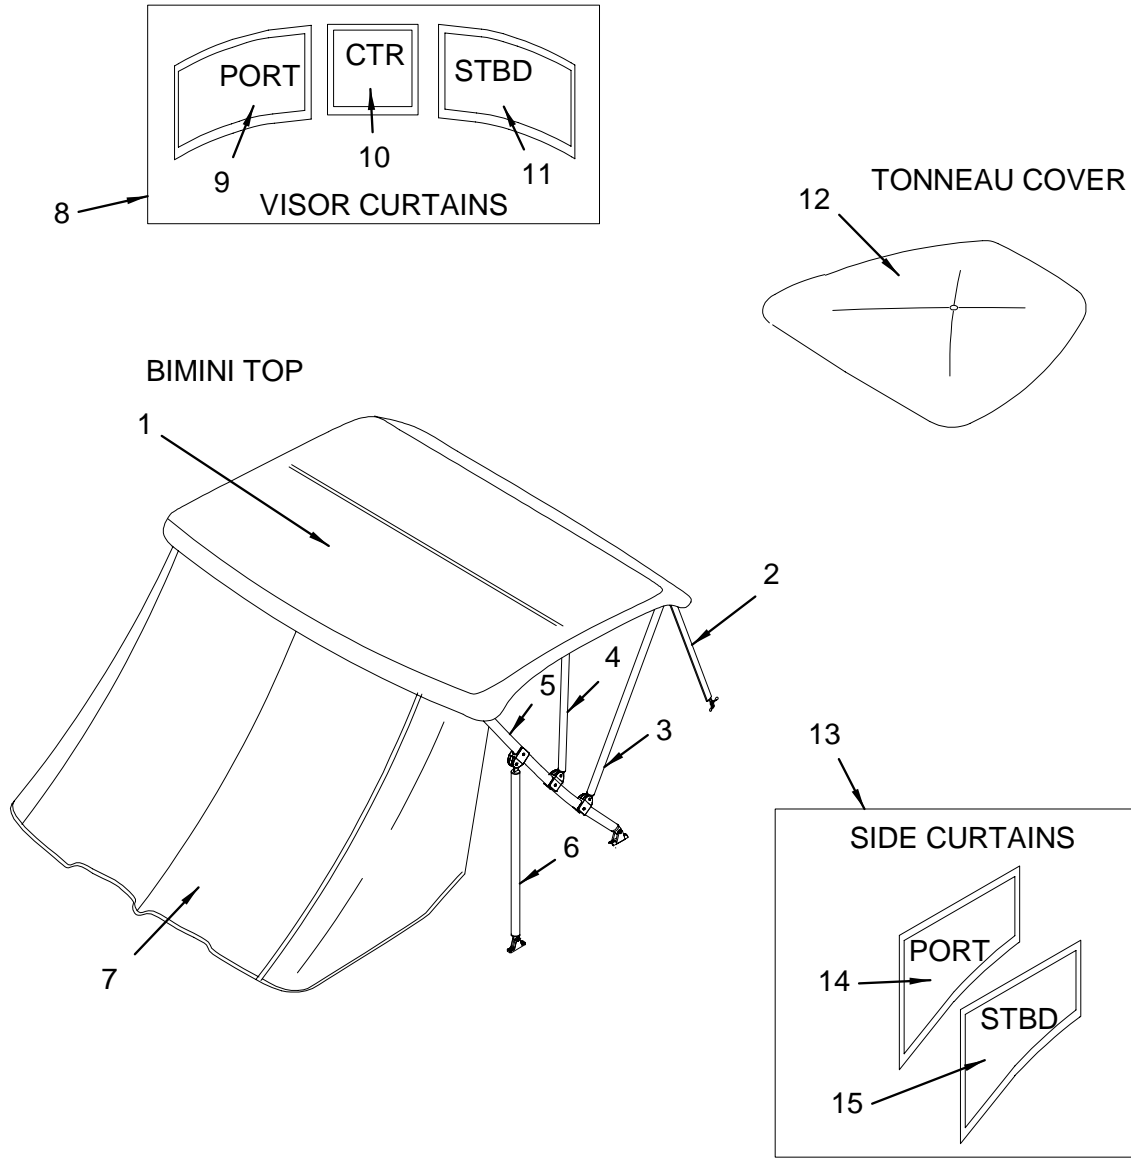

CANVAS (GREEN)

CANVAS HARDWARE

END CAP	EYE STRAP TIE DOW	JAW SLIDE	PLASTIC REPLACEMENT INSERT	PULL PIN W/LANYARD	RADIUS HINGE	STRAIGHT HINGE	TOP MOUNT
16	17	18	19	20	21	22	23