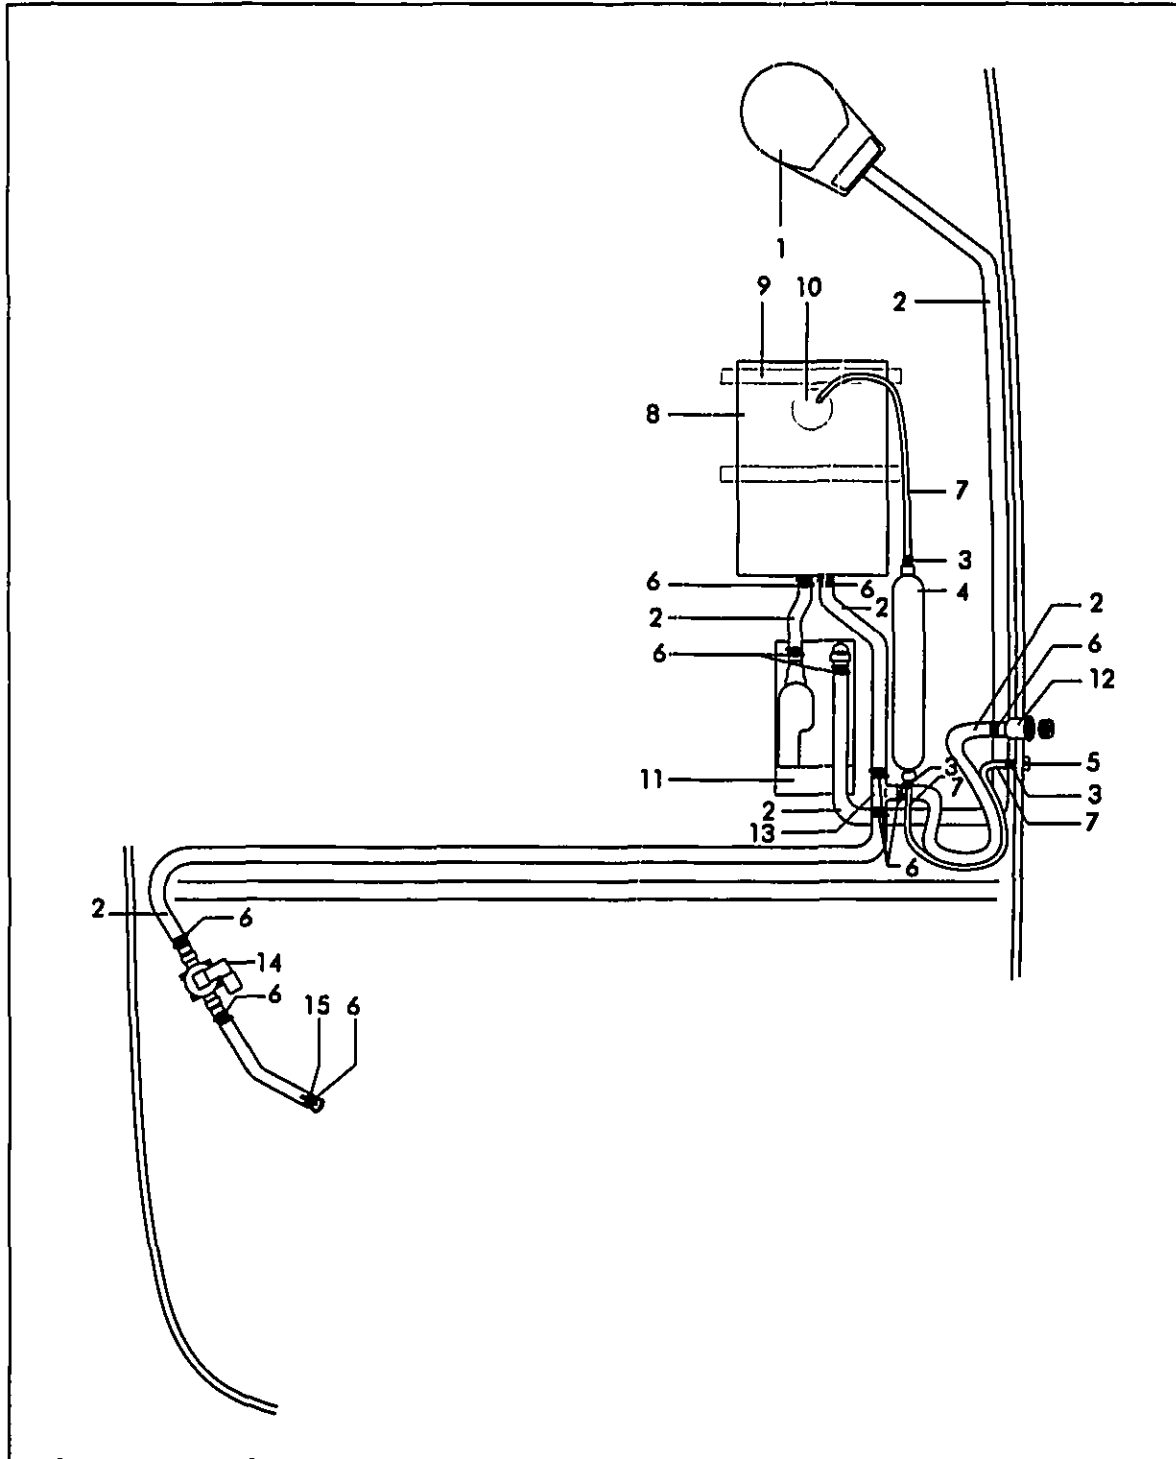

POTABLE WATER

1	723163	TANK WATER 270DA 94 24GAL
2	952713	BRACKET ALUM 2'X 1/8"X 56 5/8 3/8 HOLES
3	909952	ADAPTER WHALE STRAIGHT ADAPTER 1/2 M 15MM
4	909978	ELBOW WHALE 90DEG STEM 15MM
5	406710	FILTER IN LINE WATER 1/2 FPT
6	504969	PUMP FRESH WATER SHURFLO
7	910034	TUBING WHALE 15MM X 11MM X 164 BLUE
8	909929	TEE WHALE EQUAL 15MM
9	123612	CLAMP LOOM VINYL DIP 11/16
10	597039	ELBOW GENOVA 5/8 OD X 1/2 FIP WING
11	785253	ADAPTER NYLON 3/8 MPT X 1/2 MPT
12	785246	SHOWER SPRAY NOZZLE ANGLE BASE WWWHT HOSE
13	909937	ELBOW WHALE 90DEG EQUAL 15MM
14	124578	THRU HULL PLAS 1 1/8 WHT
15	785246	SHOWER SPRAY NOZZLE ANGLE BASE WWWHT HOSE
	772533	BOX 330DA 95 SHOWER CABINET (ROTOCAST)
	846790	CLEAT P/B 280 TRANSOM SHOWER HOSE BOX
16	814830	ELBOW PVC 1 5 MPT X 1 5 BARB X 90DEG MACHINE
17	172726	HOSE CUFF 1 5 R H WHITE
18	256693	CLAMP HOSE #24 1 2 SS 505
19	490219	HOSE CORR SAN/WATER FILL 1 5 RH
20	291732	DECK PLATE WATER SS
	522557	DECK PLATE GAS/ WTR/ ATTWOOD CAP W/ CHAIN
	522599	KEY DECK PLATE CAP (ATTWOOD)
21	411132	ELBOW PVC 1/2 MPT X 1/2 BARB X 90DEG
22	123398	CLAMP HOSE #06M 5/16 7/8 SS MINI
23	124719	HOSE SAN/CHEMICAL TDX 5/8
24	126888	VENT FUEL/WATER TANK 5/8"X 3
	618702	GASKET 1 OD X 3/4 ID X 1/16
25	485318	TAPE FOAM CLOSED-CELL NEOPRENE 3/8 X 2

NOT SHOWN

124305 HOSE CONDUIT/SPLIT 1 BLK

HEAD SYSTEM