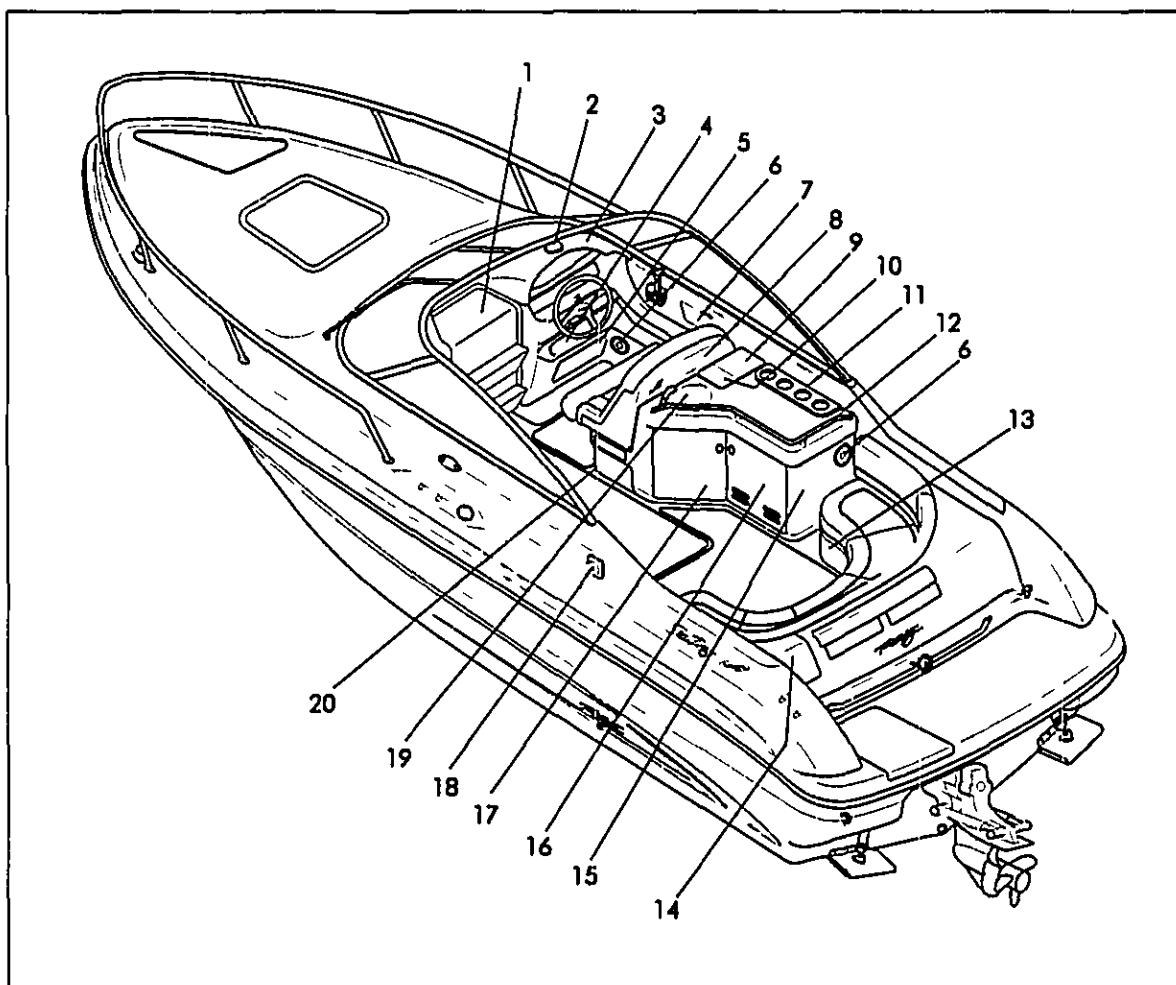

COCKPIT/STARBOARD VIEW