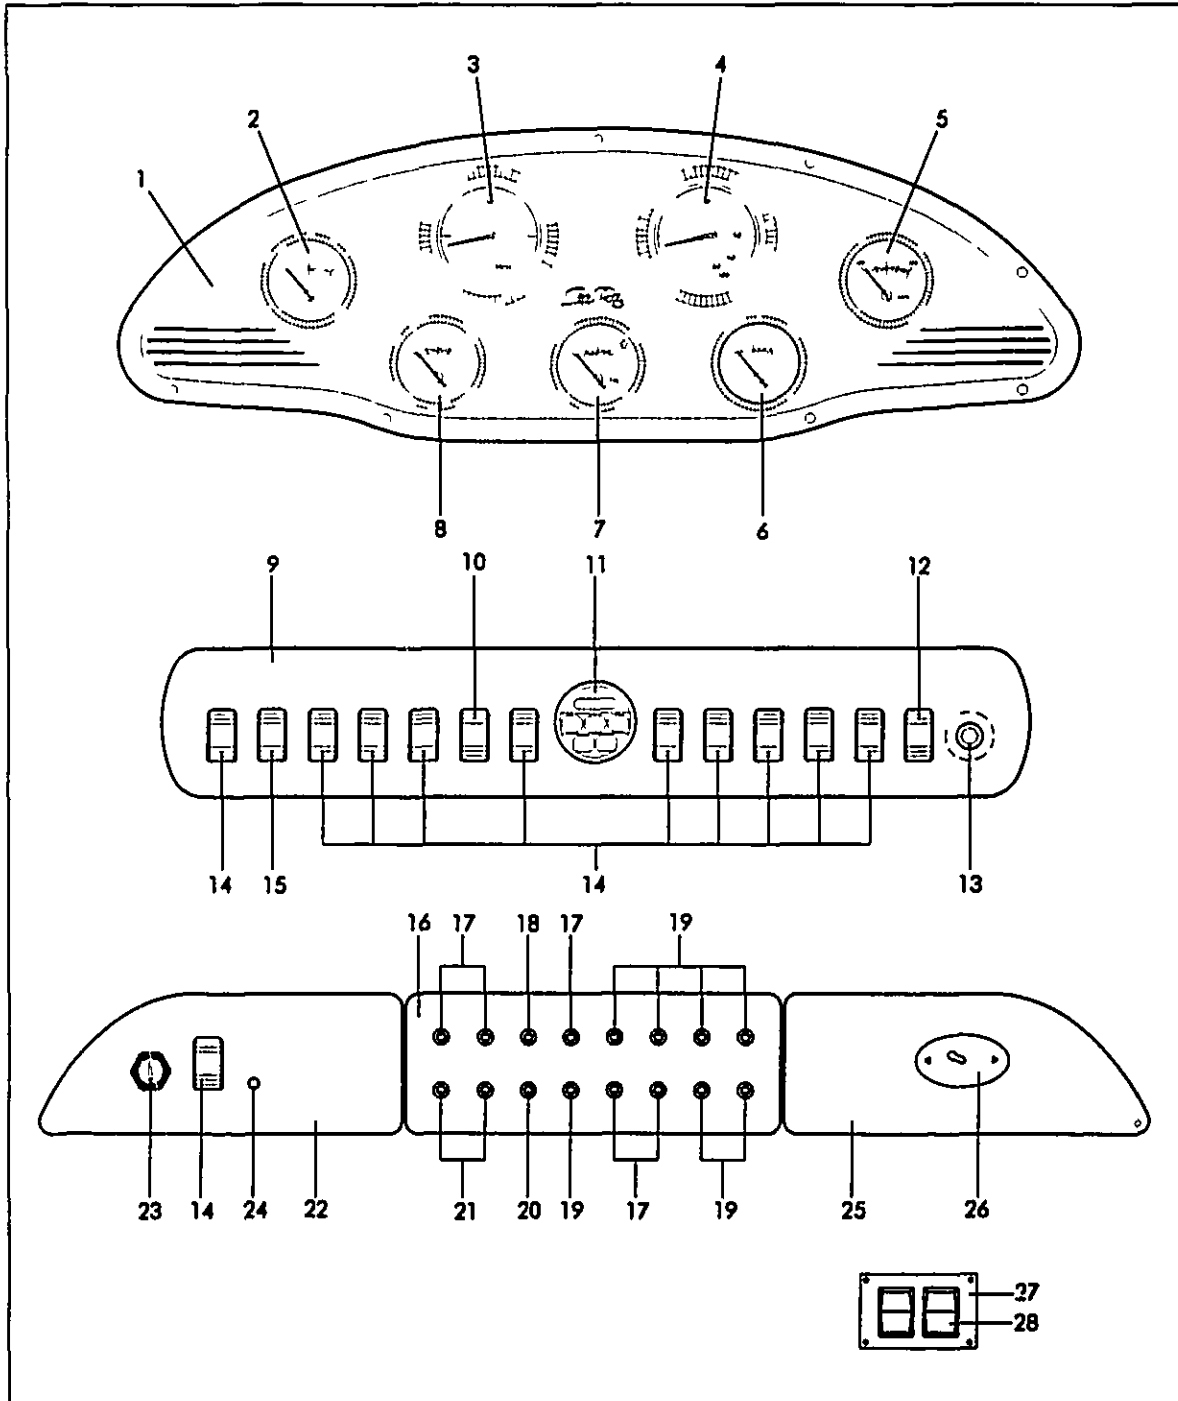

INSTRUMENT PANELS

ELECTRICAL

INSTRUMENT PANEL (GAS)

1	894436	PANEL 280 SGL ENG INST (DINO) 96
	848721	PANEL 280BR SGL ENG INSTRUMENT BLANK 96
2	883389	GAUGE OIL PRESS 0-80 2 12V MLSS
3	912444	GAUGE SPEEDO 50 MPH 3 MLSS
	606087	TUBING GAUGE 0 148 ID #7 HEAVY WALL
4	883363	GAUGE TACH/HOUR 3 6K GAS 12V MLSS
5	883371	GAUGE WATER TEMP 220 DEG 12V MLSS
	719856	GAUGE WATER TEMP 240 DEG LEGEND 1994 (FWC)
6	883397	GAUGE VOLTMETER 10-16 MLSS
7	883413	GAUGE TRIM TELE (MERC) MLSS
8	883405	GAUGE FUEL 2 SGL STA 12V MLSS

SWITCH PANEL

9	894444	PANEL 280 SWITCH (DINO) 96
	848739	PANEL 280BR SWITCH BLANK 96
10	681486	ACTUATOR ROCK BLK W/O LENS ACCY
	773879	BODY ROCK SW DPDT (MOM) BLK W/O JUMPER HATCH LIFT
11	742296	DEPTH FINDER LOWRANCE 3500 (GREY) W/O BEZEL
	987693	DEPTH FINDER B23 ROUND CHROME BEZEL ONLY
	894170	TRANSDUCER 20DEG THRU HULL W/ URETHANE | FACE
12	679324	ACTUATOR ROCK BLK W/BLUE LENS ACCY
	679340	BODY ROCK SW 'V' OFF 2ON 2ON 12V ,NC NAVIGATION LIGHTS
13	657965	SWITCH DIMMER CONSOLE RHEOSTAT
	522805	KNOB DIMMER SWITCH BLACK (ALCOSWITCH)
14	679324	ACTUATOR ROCK BLK W/ BLUE LENS ACCY
	648097	BODY ROCK SW SPST BLK 12V INCAND BILGE PUMP WIPERS (2) WATER PUMP DEPTH SOUNDER ACCESSORY (OPT) REFRIGERATOR COMPARTMENT LIGHTS BILGE LIGHTS COCKPIT LIGHTS
15	759084	ACTUATOR ROCK VERT BLK W/ RED HORN SYMBOL
	679332	BODY ROCK SW SPST MOM HORN

BREAKER PANEL

16	894469	PANEL 280 CNTRL STN CIRC BRKR (DINO) 96
	848747	PANEL 280BR CTRL STN CIRC BRKR BLANK 96
	842005	SUPPORT P/B 280BR HELM BRKR PANEL DOOR
17	533026	BRKR P/BTN MANUAL RESET 10A W/ SCREW TER PORT IGNITION STBD/ SINGLE IGNITION HORN NAVIGATION LIGHTS WATER PUMP
18	799296	BRKR P/BTN MANUAL RESET 6A W/ SCREW TER BILGE BLOWER
19	775783	BRKR P/BTN MANUAL RESET 15A W/ SCREW TER LIGHTS ACCESSORY 12V RECEPTACLE REFRIGERATOR HATCH LIFT SPOTLIGHT (OPT) STEREO (STANDARD)
	839969	BRKR P/BTN MANUAL RESET 25A W/ SCREW TER STEREO (OPT)
20	775759	BRKR P/BTN MANUAL RESET 20A W/ SCREW TER TRIM TABS
21	775767	BRKR P/BTN MANUAL RESET 5A W/ SCREW TER WIPERS (2)

IGNITION SWITCH PANEL

22	894451	PANEL 280 SGL ENG IGNITION (DINO) 96
	848754	PANEL 280BR SGL ENG IGNITION BLANK 96
14	679324	ACTUATOR ROCK BLK W/ BLUE LENS ACCY
	648097	BODY ROCK SW SPST BLK 12V INCAND BLOWER
23	557785	SWITCH IGNITION STARTER
24	179853	LIGHT INDICATOR GREEN 15V

ACCESSORY PANEL

25	894477	PANEL 260/280-96 ACCY
26	263376	CONTROL SEARCH LIGHT

TRIM TAB PANEL

27	849356	PANEL 260/280BR TRIM TAB 96
	1010982	PANEL 260/280BR TRIM TAB 96 BLANK
28	709493	BODY ROCK SW DPDT (MOM) CEN-OFF W/O LAMP
	709501	ACTUATOR ROCK VERT BLK W/O LENS TRIM TABS

NOT SHOWN

140327	ALARM HIGH WATER BUZZER
850644	HARNESS 280CC/SS MAIN BOAT SGL ENG 96
798595	HARNESS ACCY HATCH LIFT PIGTAIL
324335	RECEPTACLE FEMALE 12 VOLT