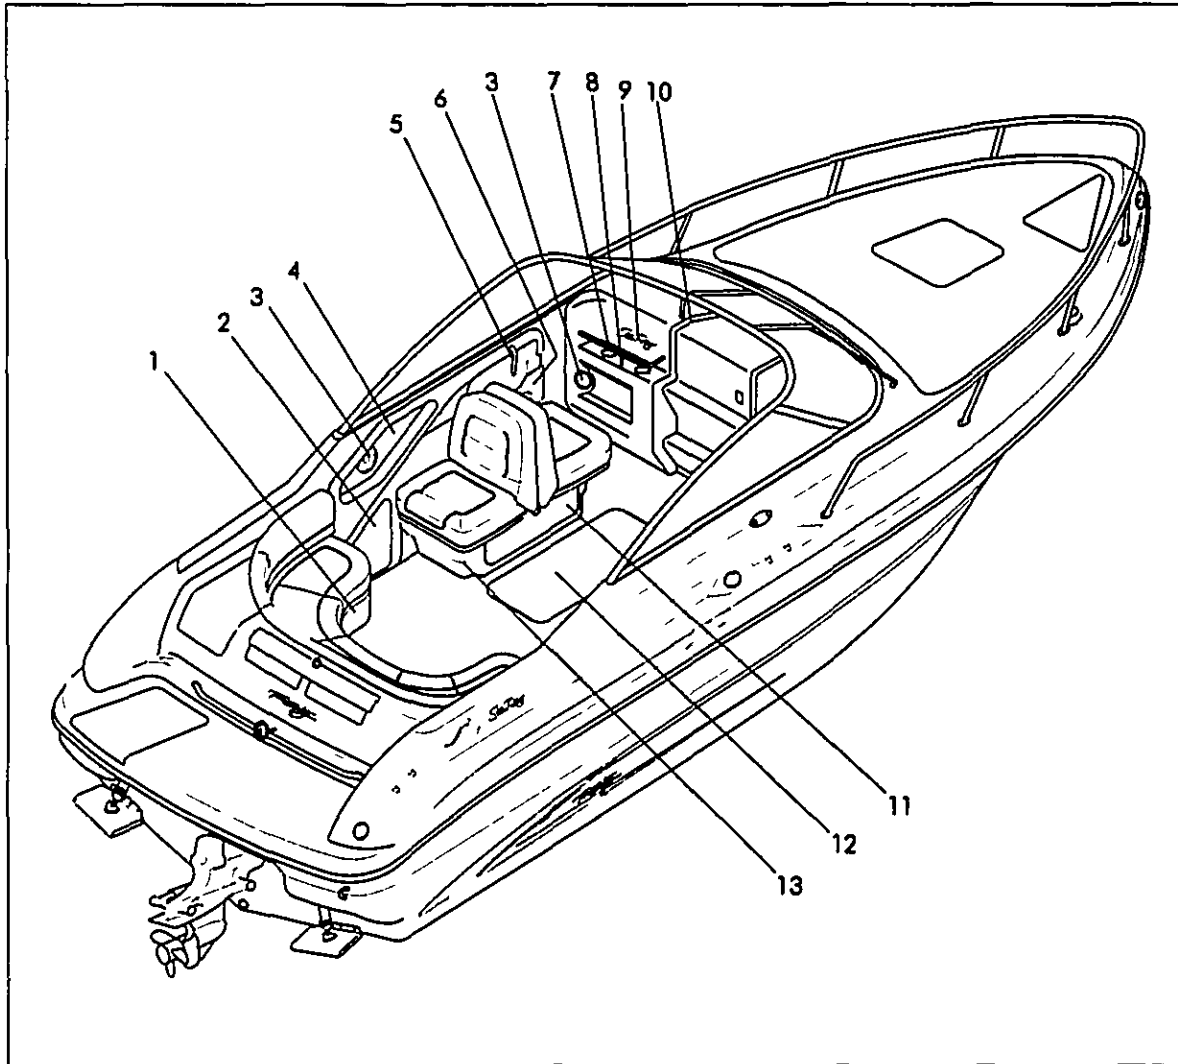

COCKPIT/PORT VIEW