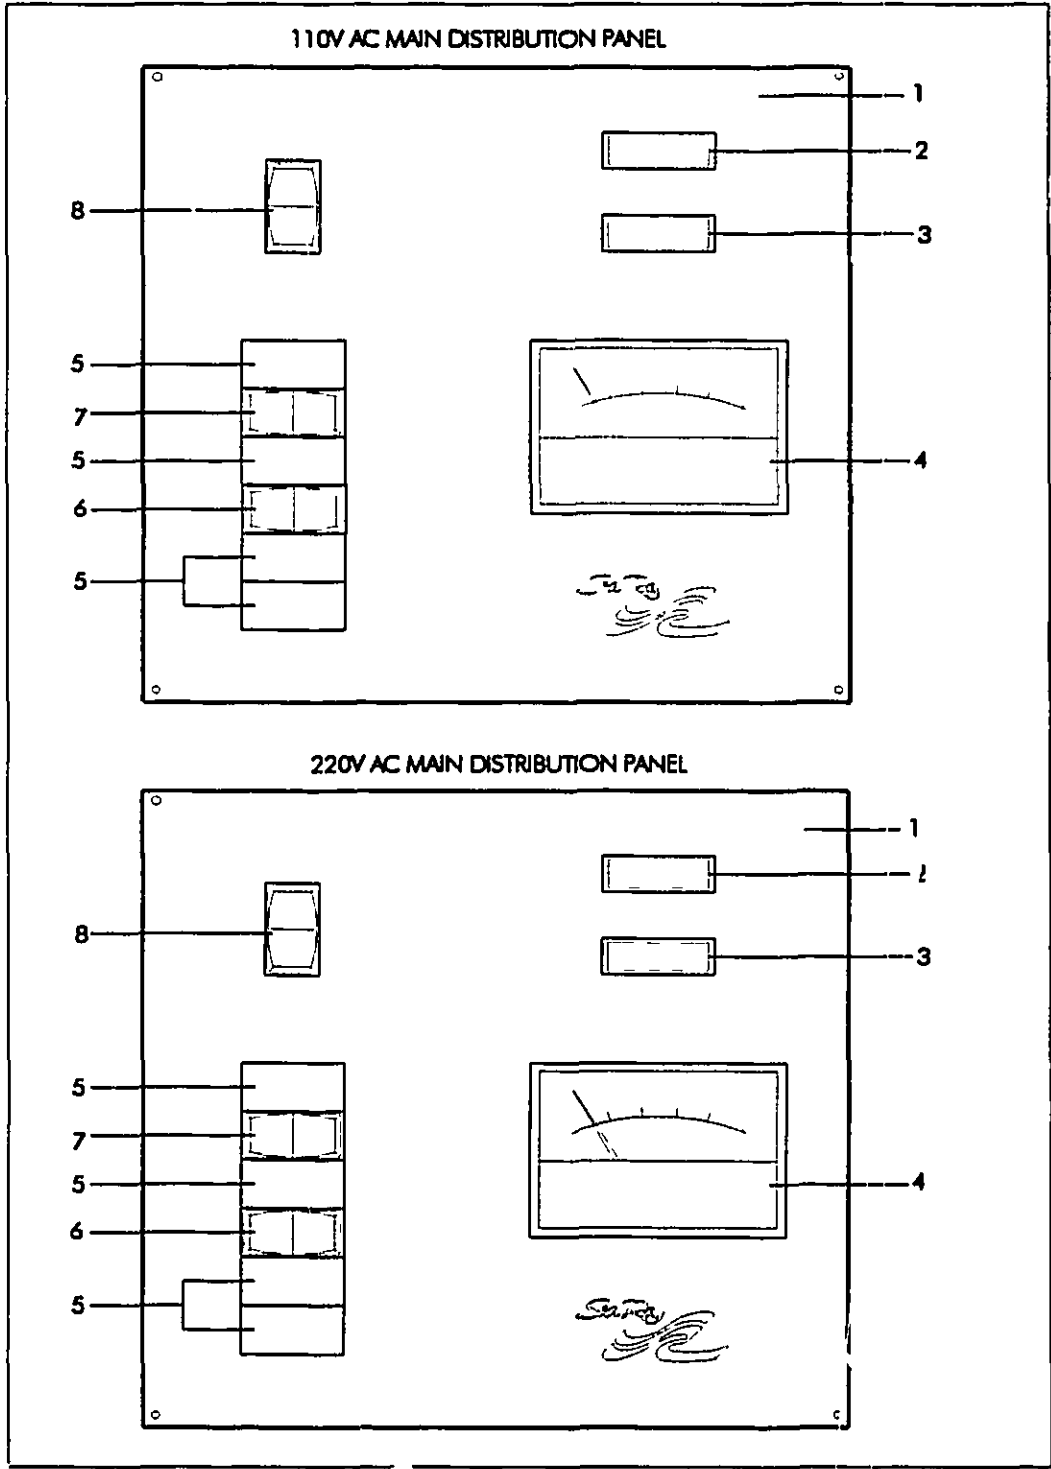

ELECTRICAL

INSTRUMENT PANEL (GAS)

1	894436	PANEL 280 SGL ENG INST (DINO) 96
	848721	PANEL 280BR SGL ENG INSTRUMENT BLANK 96
2	883389	GAUGE OIL PRESS 0-80 2 12V MLSS
3	912444	GAUGE SPEEDO 50 MPH 3 MLSS
	606087	TUBING GAUGE 0 148 ID #7 HEAVY WALL
4	883363	GAUGE TACH/HOUR 3 6K GAS 12V MLSS
5	883371	GAUGE WATER TEMP 220 DEG 12V MLSS
	719856	GAUGE WATER TEMP 240 DEG LEGEND 1994 (FWC)
6	883397	GAUGE VOLTMETER 10-16 MLSS
7	883413	GAUGE TRIM TELE (MERC) MLSS
8	883405	GAUGE FUEL 2 SGL STA 12V MLSS

SWITCH PANEL

9	894444	PANEL 280 SWITCH (DINO) 96
	848739	PANEL 280BR SWITCH BLANK 96
10	681486	ACTUATOR ROCK BLK W/O LENS ACCY
	773879	BODY ROCK SW DPDT (MOM) BLK W/O JUMPER HATCH LIFT
11	742296	DEPTH FINDER LOWRANCE 3500 (GREY) W/O BEZEL
	987693	DEPTH FINDER B23 ROUND CHROME BEZEL ONLY
	894170	TRANSDUCER 20DEG THRU HULL W/ URETHANE | FACE
12	679324	ACTUATOR ROCK BLK W/BLUE LENS ACCY
	679340	BODY ROCK SW 'V' OFF 2ON 2ON 12V ,NC NAVIGATION LIGHTS
13	657965	SWITCH DIMMER CONSOLE RHEOSTAT
	522805	KNOB DIMMER SWITCH BLACK (ALCOSWITCH)
14	679324	ACTUATOR ROCK BLK W/ BLUE LENS ACCY
	648097	BODY ROCK SW SPST BLK 12V INCAND BILGE PUMP WIPERS (2) WATER PUMP DEPTH SOUNDER ACCESSORY (OPT) REFRIGERATOR COMPARTMENT LIGHTS BILGE LIGHTS COCKPIT LIGHTS
15	759084	ACTUATOR ROCK VERT BLK W/ RED HORN SYMBOL
	679332	BODY ROCK SW SPST MOM HORN

BREAKER PANEL

16	894469	PANEL 280 CNTRL STN CIRC BRKR (DINO) 96
	848747	PANEL 280BR CTRL STN CIRC BRKR BLANK 96
	842005	SUPPORT P/B 280BR HELM BRKR PANEL DOOR
17	533026	BRKR P/BTN MANUAL RESET 10A W/ SCREW TER PORT IGNITION STBD/ SINGLE IGNITION HORN NAVIGATION LIGHTS WATER PUMP
18	799296	BRKR P/BTN MANUAL RESET 6A W/ SCREW TER BILGE BLOWER
19	775783	BRKR P/BTN MANUAL RESET 15A W/ SCREW TER LIGHTS ACCESSORY 12V RECEPTACLE REFRIGERATOR HATCH LIFT SPOTLIGHT (OPT) STEREO (STANDARD)
	839969	BRKR P/BTN MANUAL RESET 25A W/ SCREW TER STEREO (OPT)
20	775759	BRKR P/BTN MANUAL RESET 20A W/ SCREW TER TRIM TABS
21	775767	BRKR P/BTN MANUAL RESET 5A W/ SCREW TER WIPERS (2)

IGNITION SWITCH PANEL

22	894451	PANEL 280 SGL ENG IGNITION (DINO) 96
	848754	PANEL 280BR SGL ENG IGNITION BLANK 96
14	679324	ACTUATOR ROCK BLK W/ BLUE LENS ACCY
	648097	BODY ROCK SW SPST BLK 12V INCAND BLOWER
23	557785	SWITCH IGNITION STARTER
24	179853	LIGHT INDICATOR GREEN 15V

ACCESSORY PANEL

25	894477	PANEL 260/280-96 ACCY
26	263376	CONTROL SEARCH LIGHT

TRIM TAB PANEL

27	849356	PANEL 260/280BR TRIM TAB 96
	1010982	PANEL 260/280BR TRIM TAB 96 BLANK
28	709493	BODY ROCK SW DPDT (MOM) CEN-OFF W/O LAMP
	709501	ACTUATOR ROCK VERT BLK W/O LENS TRIM TABS

NOT SHOWN

140327	ALARM HIGH WATER BUZZER
850644	HARNESS 280CC/SS MAIN BOAT SGL ENG 96
798595	HARNESS ACCY HATCH LIFT PIGTAIL
324335	RECEPTACLE FEMALE 12 VOLT

MAIN DISTRIBUTION PANELS