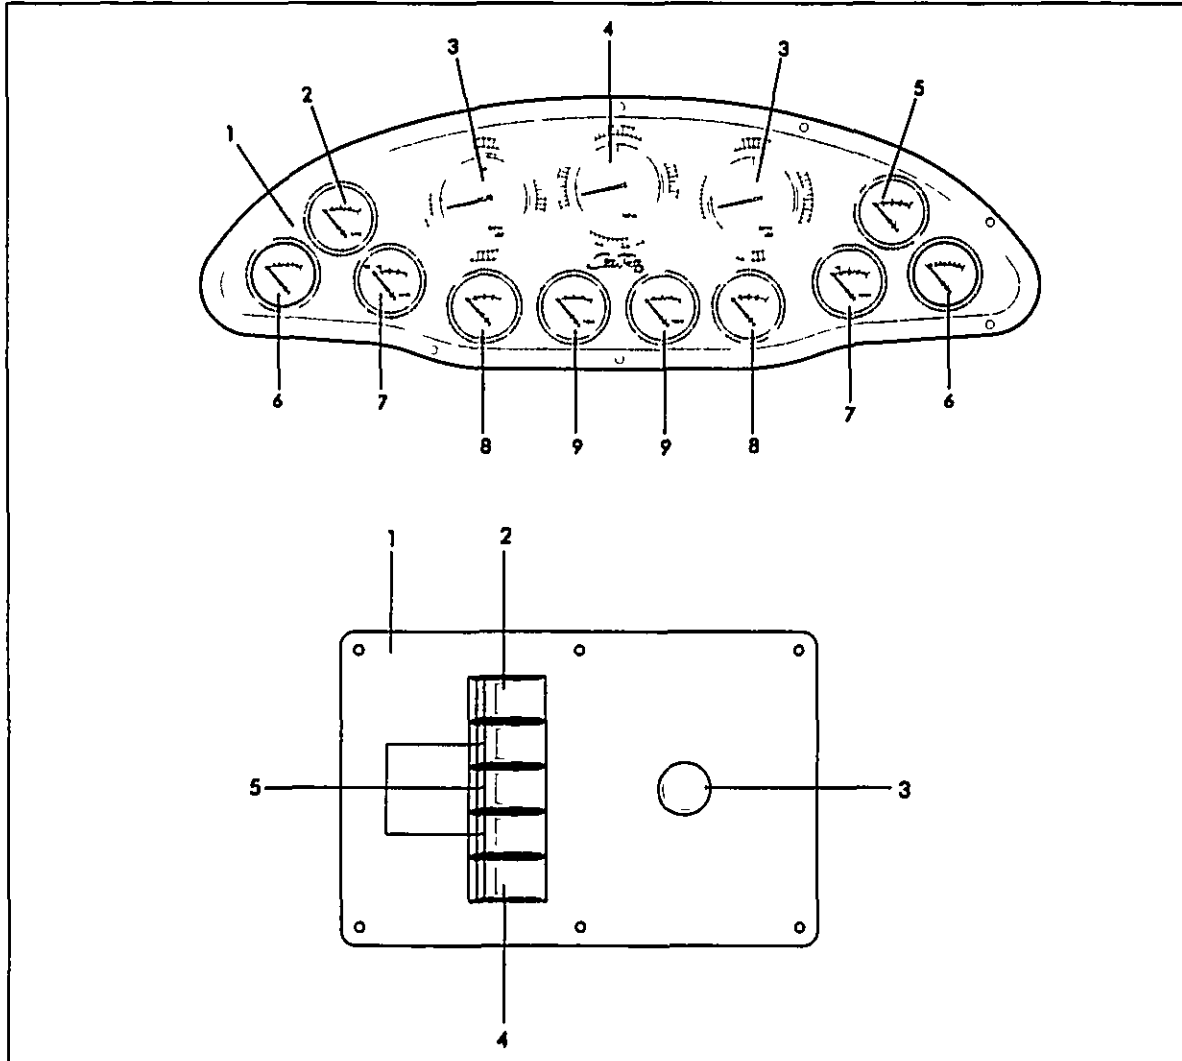

GAUGE/BREAKER PANEL(TWIN ENGINE)

GAUGE/BREAKER PANEL (TWIN)

- 1 894436 PANEL 280 SGL ENG INST (DINO) 96
- 848721 PANEL 280BR SGL ENG INSTRUMENT BLANK 96
- 2 912360 GAUGE ENGINE SYNC 2 MLSS
- 144587 SENDING UNIT ENG SYNC MODULE (GAS)
- 3 883363 GAUGE TACH/HOUR 3 6K GAS 12V MLSS
- 4 912477 GAUGE SPEEDO 80 MPH 3 MLSS
- 606087 TUBING GAUGE 0 148 ID #7 HEAVY WALL
- 5 883405 GAUGE FUEL 2 SGL STA 12V MLSS
- 6 883397 GAUGE VOLTMETER 10-16 MLSS
- 7 883371 GAUGE WATER TEMP 220 DEG 12V MLSS
- 719856 GAUGE WATER TEMP 240 DEG LEGEND 1994 (FWC)
- 8 883389 GAUGE OIL PRESS 0-80 2 12V MLSS
- 9 883413 GAUGE TRIM TELE (MERC) MLSS
- 845818 PANEL 280BR/SS PROP TRIM PNL TWIN ENG 96
- 893461 PANEL 280BR TRIM TAB BLANK 96

DC MAIN BREAKER PANEL

- 1 847038 PANEL 280BR DC BREAKER 96
- 848770 PANEL 280BR MAIN DC BREAKER BLANK 96
- 2 826644 BRKR/ROCK SGL POLE MNL RESET DC 50A RED CONTROL STATION MAIN
- 3 228064 BRKR MANUAL RESET KLIXON 105A WINDLASS LOFRANS AIRON
- 516823 BRKR MANUAL RESET KLIXON 80A WINDLASS LEWMAR CONCEPT
- 4 826586 BRKR/ROCK SGL POLE MNL RESET DC 15A RED STEREO MEMORY
- 5 826537 BRKR/ROCK SGL POLE MNL RESET DC 4A RED BILGE PUMP SUMP PUMP, EMERG BILGE PUMP