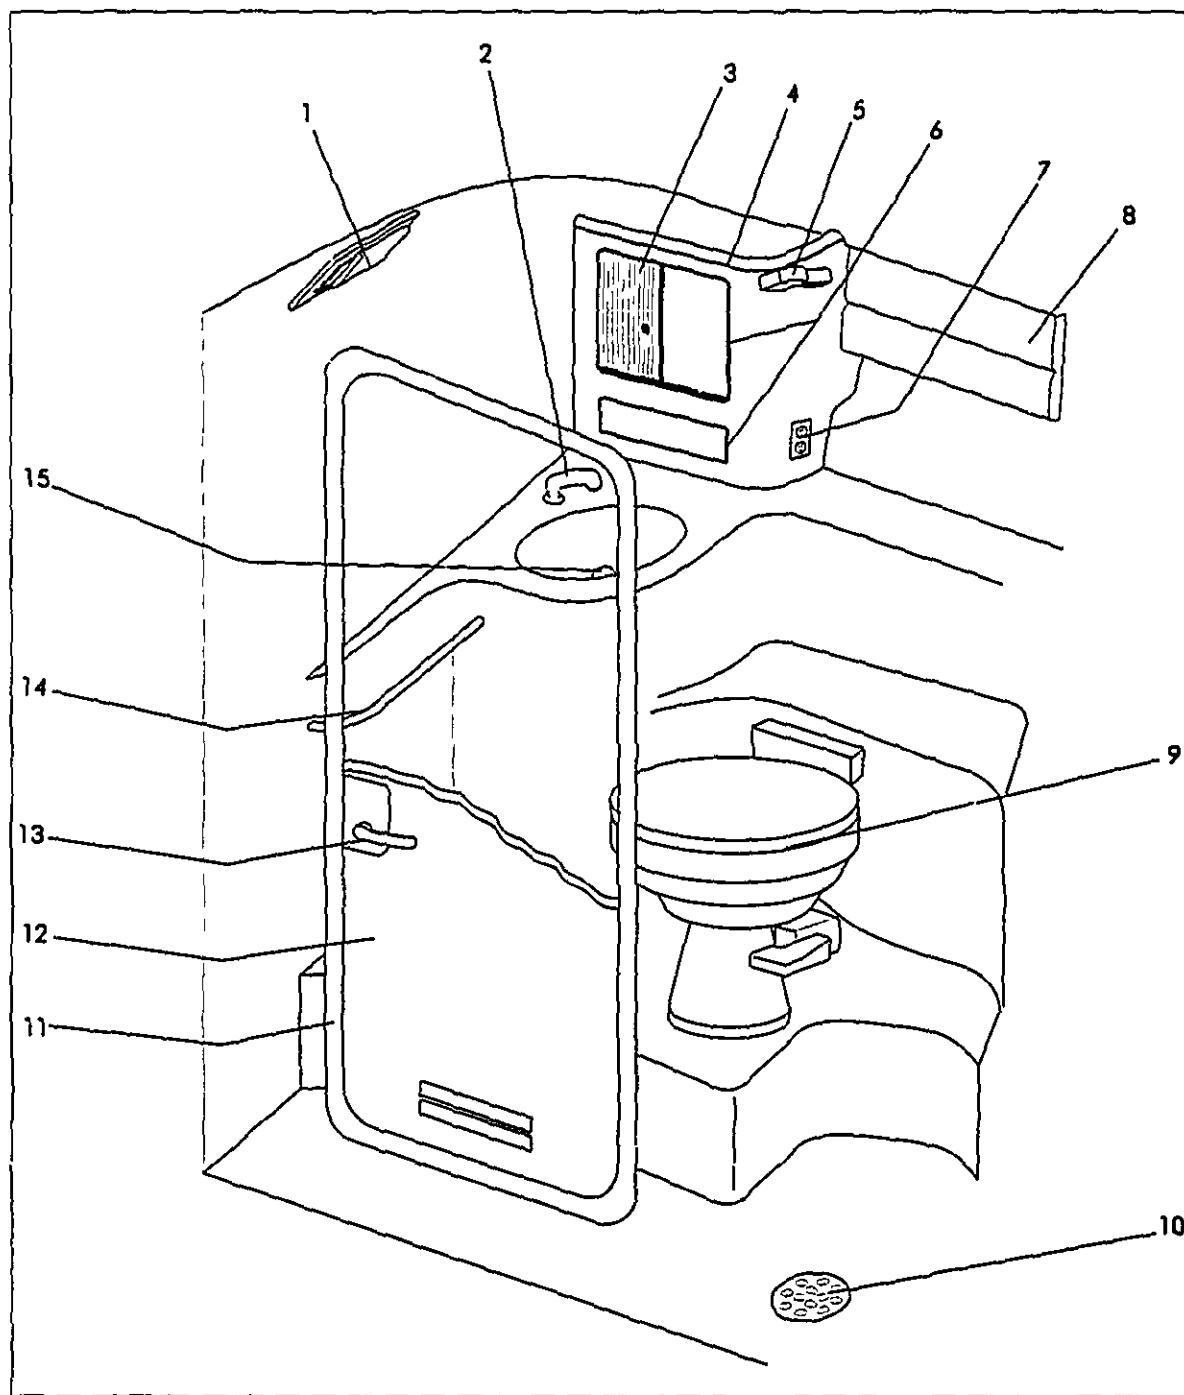

HEAD

HEAD

1	312975	LIGHT SGL DOME FLUSH MT WHT W/SWITCH
2	785246	SHOWER SPRAY NOZZLE ANGLE BASE W/WHT HOSE
3	866996	280CC/SS 96 DOOR TAMBOUR V/B (NEED DIMEN)
	761429	PULL PUSH BUTTON POL BRASS 3/4 ESPAGNOLETTE
	122929	TRACK TAMBOUR SLIDE LEFT SPIRAL
	122937	TRACK TAMBOUR SLIDF RIGHT SPIRAL
	777763	TAMBOUR SAIL WHITE GLOSS 3/16 X 47 1/4 X 95
	516732	NOSING ALUM 5/8 X 12 ROUNDED GOLD
4	934661	T MOLD VINYL INSERT 5/16 POL BRS RIGID 12
5	129817	COVER WIPER MOTOR ALMOND
	129684	WIPER MOTOR 85 DEG
6	516732	NOSING ALUM 5/8 X 12 ROUNDED GOLD
7	258384	COVER PLATE SGL DUPLEX RECEPT WHT
	145128	BOX RECEPTACLE BOX ONLY
	258376	RECEPTACLE DUPLEX RECEPT WHITE 15A
8	867523	MUFF HEAD
9	312959	HEAD VACU FLUSH (848) BACK DISCHARGE BONE
10	196782	DRAIN ASSY SHOWER
11	1005982	FRAME ALUM 20 5 X 50 25 DESBG HEAD DOOR
12	867002	DOOR 280CC/SS HEAD CMLPT
	195032	HINGE AL CONT 1 25 X 72 SAT
13	1034370	LATCH OFFSHR FLUSH RH OUT PRVKNB DESBG
14	853267	RAIL GRAB 280CC/SS HEAD
15	146175	DRAIN ASSY 1 25 DRAIN W/PLUG PLASTIC

NOT SHOWN

953901	DOOR 280CC/SS DASH ACCESS
761445	CATCH RIM LOCK STRIKE PLATE ESPAGNOLETTE
772418	CATCH RIM LOCK WHITE ESPAGNOLETTE
761429	PULL PUSH BUTTON POL BRASS 3/4 ESPAGNOLETTE
859165	SHIM HDPE 3 1/8 X 1 7/8 X 5/16
257972	TRIM EDGE WHITE LEATHER 1"X 5/16