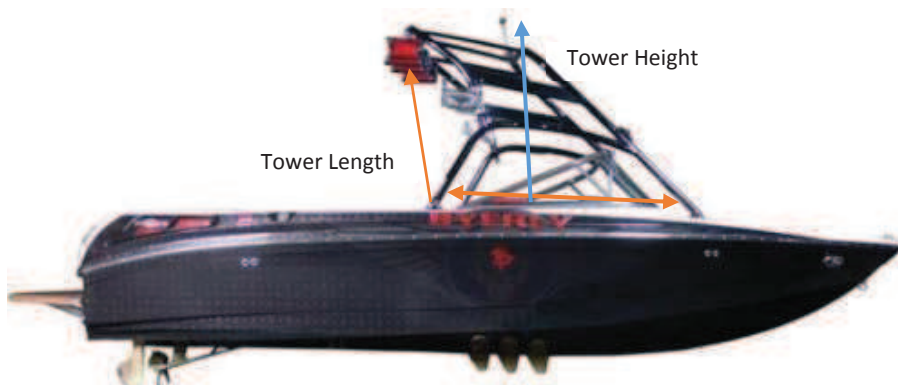

## Available In:

Double Duck  
Performance  
Poly-Guard®

Sun-DURA™

&

Sunbrella®

***Designed to protect the boat owner's investment!***

***Protects speakers, wake board racks, the complete boat and swim platform.***

*Designed for storage only for boat lifts, dry stack or trailer storage.*

*Tie-Down Kit Included*

*Fits boats with the tower mounted over the windshield with the top of the tower not to exceed 24" behind the wing of the windshield. Max tower height from top of gunnel: 68".*